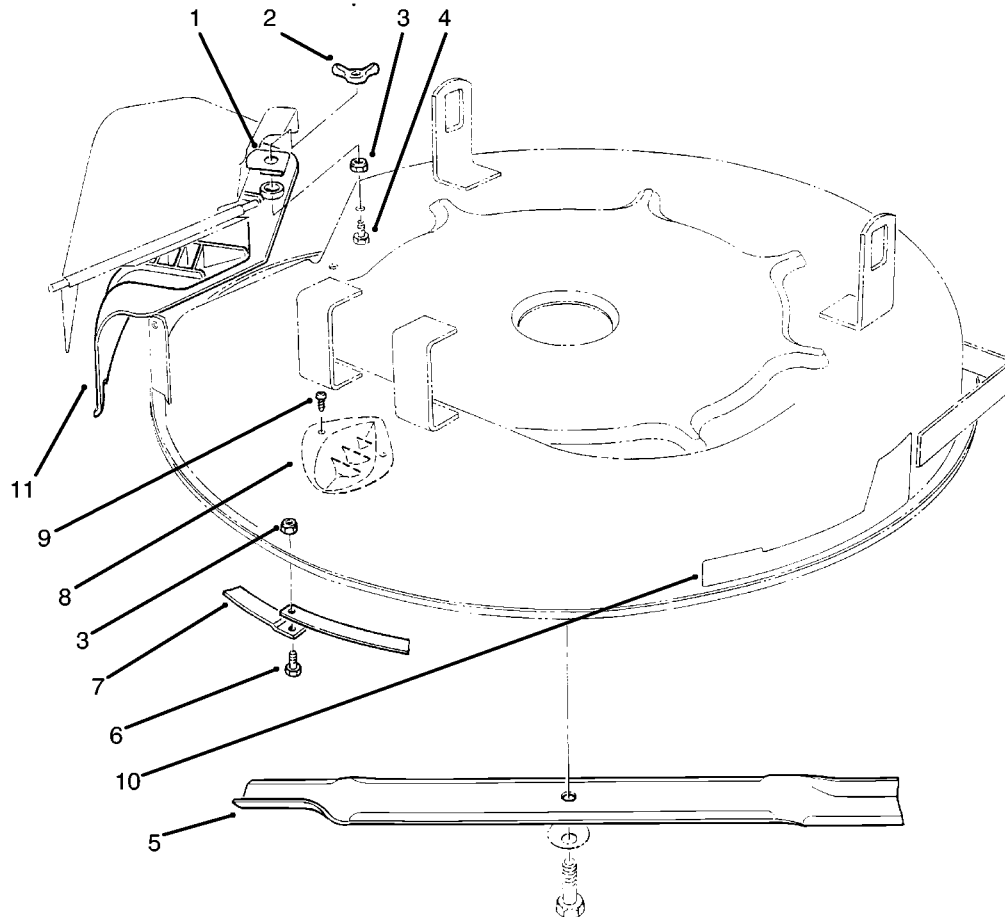

MODEL NO. 59169 - 3900001 -
4900001 & UP

PARTS
CATALOG

25" CUTTING UNIT RECYCLER® KIT

C-0795

RECYCLER ASSEMBLY

Ref. No.	Part No.	Description	No. Used
1	83-6610	Tab	1
2	32103-14	Nut - Wing	1
3	3296-42	Nut - Lock	8
4	3234-21	Screw (Provided w/Cutting Unit)	1
5	80-4530	Blade - Recycler	1

Ref. No.	Part No.	Description	No. Used
6	321-4	Screw - Cap Hex. Hd.	8
7	80-4540	Ring - Deck	4
8	80-4510	Kicker	4
9	32104-130	Screw - Special	8
10	92-7988	Decal - Recycler	1
11	80-4450	Cover - Recycler	1