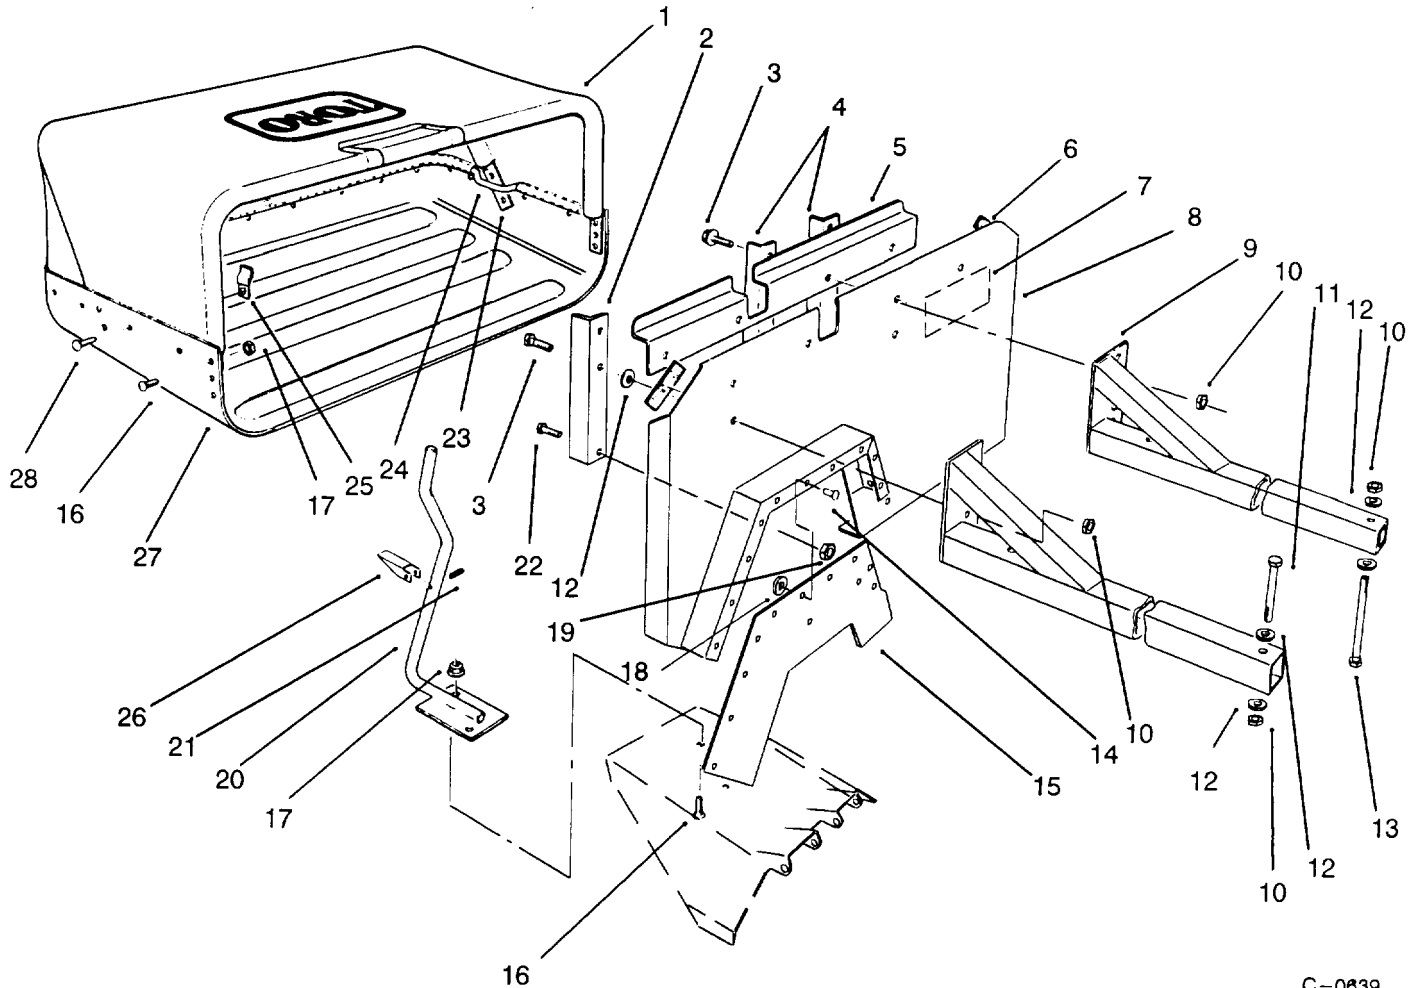

MODEL NO. 30125-390331 & UP
MODEL NO. 30128-390501 & UP

PARTS
CATALOG

SIDE DISCHARGE BAGGING KIT
For Proline 36" 44" & 52" Cutting Units

C-0839

36" Model 30125

Ref. No.	Part No.	Description	No. Used
1	92-5789	Bag - Cloth	1
2	52-5310	Support - Panel R.H.	1
3	3234-11	Screw - Hex. Hd.	7
4	52-5320	Support - Panel L.H.	2
5	55-9910	Support - Bag Attachment	1
6	52-5260	Pad - Rubber	2
7	52-5370	Decal - Danger	1
8	52-5220	Panel - Back	1
9	52-5170	Mount - Beam	2
10	3290-357	Nut - Lock	11
11	323-11	Screw - Hex. Hd.	4
12	3256-4	Washer - Flat	11
13	323-23	Screw - Hex. Hd.	2
14	3269-3	Rivet - Pop	11
15	52-5250	Extension - Rubber	1
16	32122-14	Screw - Machine	12

Ref. No.	Part No.	Description	No. Used
17	32128-20	Nut - Lock	12
18	3256-49	Washer - Flat	11
19	32128-33	Nut - Lock	3
20	52-5340	Rod - Lockup	1
21	32121-16	Pin - Roll	1
22	32122-42	Screw - Machine	3
23	52-5270	Tube - Bag Support	2
24	52-5330	Rod - Cloth	2
25	2412-90	Clip	16
26	52-5300	Latch - Lockup	1
27	52-4620	Tray - Grass Bag	1
28	3290-412	Rivet - Pop	16
*	92-5792	Bagger Tray Assembly (Incl. Ref. #1, 24, 25, 27 & 28)	1
*	13-6669	Kit - Loose Parts	1

Ref. No.	Part No.	Description	No. Used
21	32128-33	Nut - Lock	1
22	55-9951	Strip - Seal, 10"	1
23	322-3	Screw - Hex. Hd.	2
24	32128-20	Nut - Lock	12
25	3269-3	Rivet	13
26	32121-16	Pin - Roll	1
27	67-5850	Seal - Panel	1
28	52-5340	Rod - Lockup	1
29	55-9952	Strip - Seal, 7"	1
30	55-9950	Strip - Seal, 16"	1
31	55-9790	Support - Channel	1
32	32128-29	Nut - Lock	4
33	52-5300	Latch - Lockup	1
34	2412-90	Clip	16
35	32122-14	Screw - Truss	10
36	52-4620	Tray - Grass Bag	1
37	3290-412	Rivet	16
*	92-5792	Bagger Tray Assembly (Incl. Ref. #1, 2, 34, 36 & 37)	1
*	13-6849	Kit - Loose Parts	1