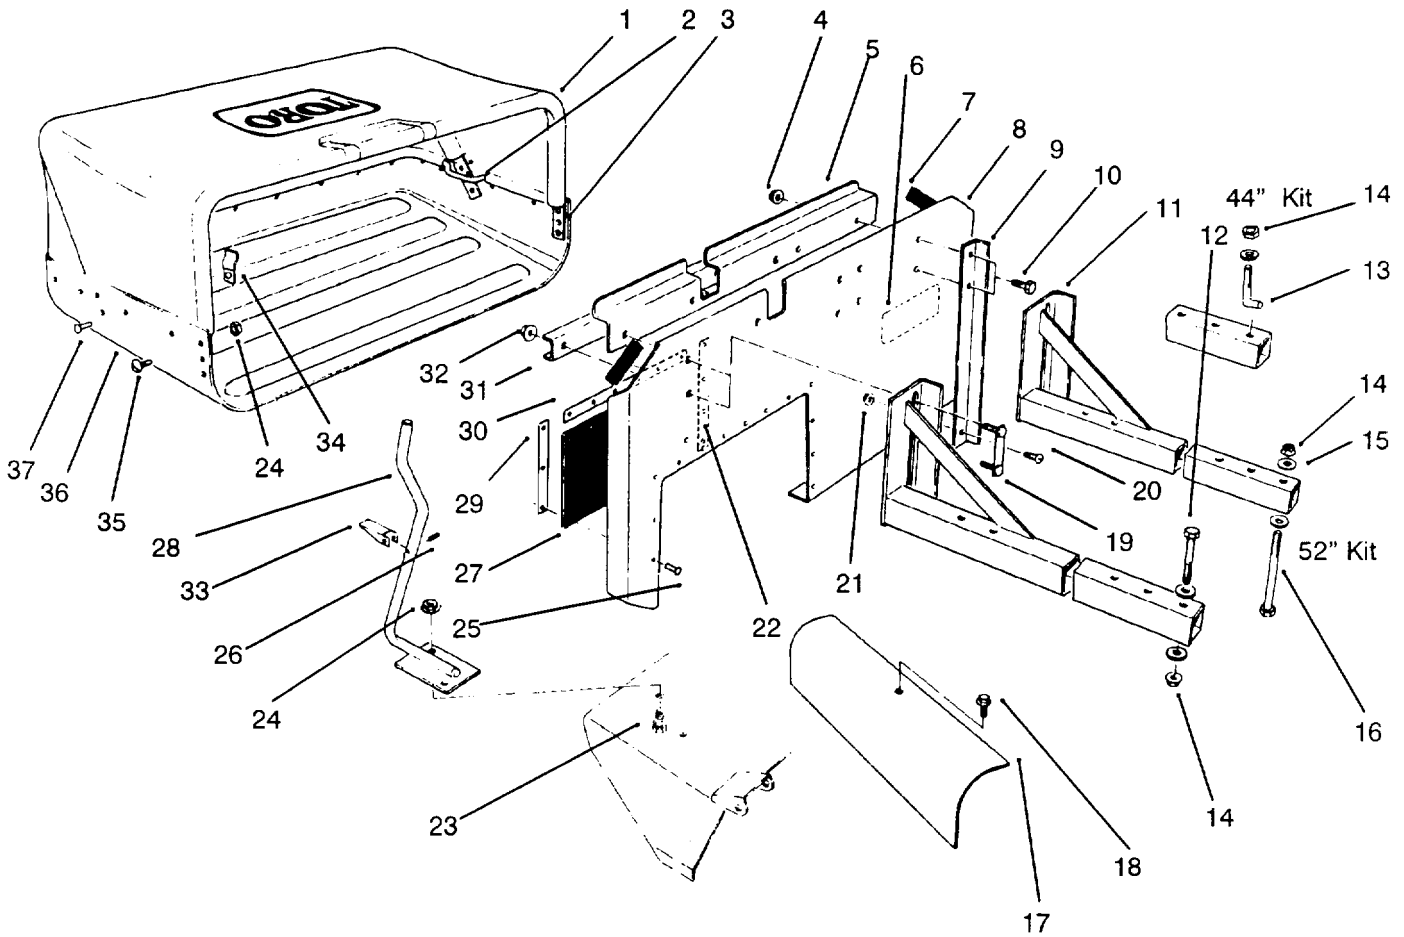

MODEL NO. 30125-390331 & UP
MODEL NO. 30128-390501 & UP

PARTS
CATALOG

SIDE DISCHARGE BAGGING KIT
For Proline 36" 44" & 52" Cutting Units

C-0839

36" Model 30125

Ref. No.	Part No.	Description	No. Used
1	92-5789	Bag - Cloth	1
2	52-5310	Support - Panel R.H.	1
3	3234-11	Screw - Hex. Hd.	7
4	52-5320	Support - Panel L.H.	2
5	55-9910	Support - Bag Attachment	1
6	52-5260	Pad - Rubber	2
7	52-5370	Decal - Danger	1
8	52-5220	Panel - Back	1
9	52-5170	Mount - Beam	2
10	3290-357	Nut - Lock	11
11	323-11	Screw - Hex. Hd.	4
12	3256-4	Washer - Flat	11
13	323-23	Screw - Hex. Hd.	2
14	3269-3	Rivet - Pop	11
15	52-5250	Extension - Rubber	1
16	32122-14	Screw - Machine	12

Ref. No.	Part No.	Description	No. Used
17	32128-20	Nut - Lock	12
18	3256-49	Washer - Flat	11
19	32128-33	Nut - Lock	3
20	52-5340	Rod - Lockup	1
21	32121-16	Pin - Roll	1
22	32122-42	Screw - Machine	3
23	52-5270	Tube - Bag Support	2
24	52-5330	Rod - Cloth	2
25	2412-90	Clip	16
26	52-5300	Latch - Lockup	1
27	52-4620	Tray - Grass Bag	1
28	3290-412	Rivet - Pop	16
*	92-5792	Bagger Tray Assembly (Incl. Ref. #1, 24, 25, 27 & 28)	1
*	13-6669	Kit - Loose Parts	1

C-0640

44" & 52" Model 30128

Ref. No.	Part No.	Description	No. Used
1	92-5789	Bag - Cloth	1
2	52-5330	Rod - Cloth	1
3	52-5270	Tube - Bag Support	2
4	3290-357	Nut - Lock	5
5	55-9910	Support - Bag Attachment	1
6	52-5370	Decal - Danger	1
7	52-5260	Pad - Rubber	2
8	55-9940	Panel - Back	1
9	52-5320	Support - Panel	1
10	323-4	Screw - Hex. Hd.	5
11	55-9760	Beam - Mounting	2
12	323-12	Screw - Hex. Hd.	2
13	80-4630	Bolt - Special	2
14	3296-39	Nut - Lock	4
15	3256-4	Washer - Flat	8
16	323-23	Screw - Hex. Hd.	2
17	55-9931	Baffle - 44"	1
*	55-9930	Baffle - 52"	1
18	32140-45	Screw - Hex. Hd	2
19	55-9780	Retainer - Bolt	2
20	32122-42	Screw - Truss	1