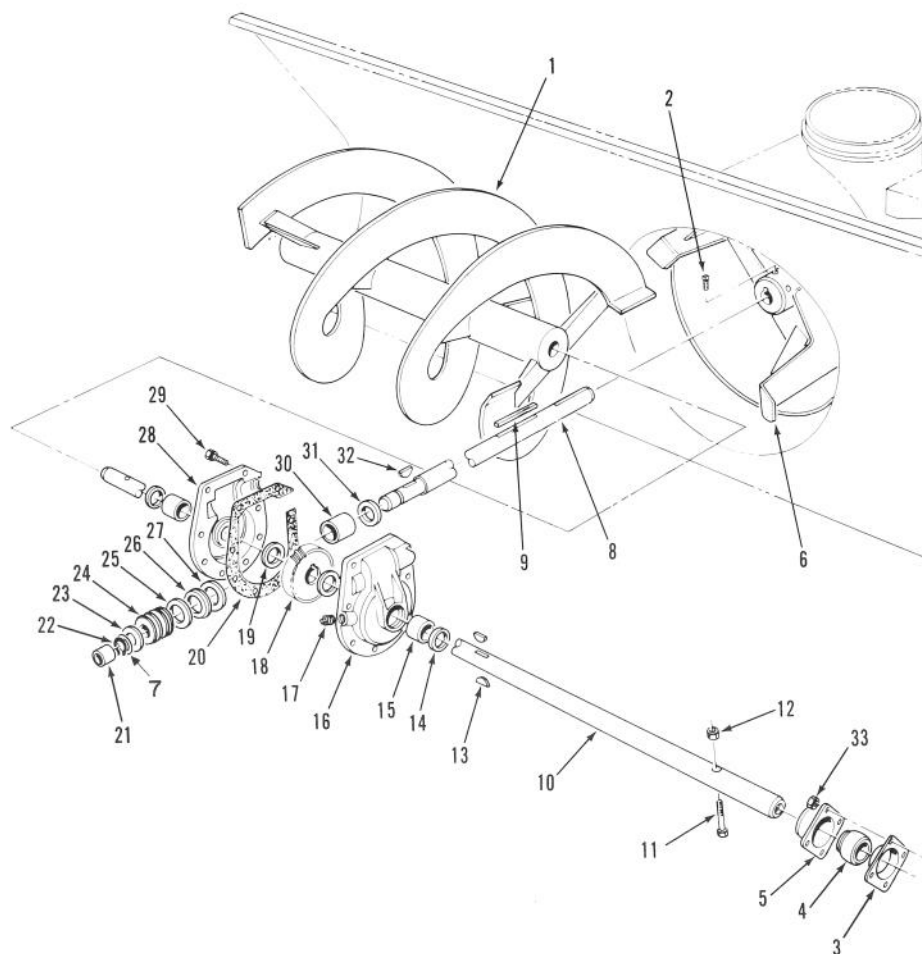

C-0852

AUGER ASSEMBLY

Ref. No.	Part No.	Description	No. Used	Ref. No.	Part No.	Description	No. Used
1	57-3300	Auger - R.H.	1	18	5-7180	Gear - Worm	1
*	57-3370	Auger - L.H.	1	19	252-71	Bearing - Thrust	2
2	3242-6	Screw - Sq. Hd. Set	2	20	51-0460	Gasket	2
3	20-1000	Flange - Bearing Rear	2	21	256-32	Bushing	1
4	20-0980	Bearing	2	22	32120-72	Ring - Retaining	1
5	20-0990	Flange - Bearing Front	2	23	3-8664	Washer - Thrust	1
6	19-8890	Impeller	1	24	5-7170	Worm	1
7	5210	Shim	1	25	252-77	Washer - Thrust	1
8	19-8540	Shaft - Impeller	1	26	252-76	Bearing - Thrust	1
9	6-8590	Key - Square	1	27	252-78	Washer - Thrust	1
10	57-3500	Shaft - Auger	1	28	14-2449	Assy. - Gear Case & Bushing (Incl. Ref. #14 & 15)	1
11	322-14	Bolt	2	29	32144-41	Screw - Thread Forming	8
12	3296-29	Nut - Lock	2	30	20-3210	Bushing	1
13	3257-33	Key - Woodruff	2	31	237-87	Seal	1
14	7-0045	Seal - Oil	2	32	3257-23	Key - Woodruff	1
15	256-237	Bushing	2	33	3296-42	Nut - Lock	8
16	12-2459	Assy. - Gear Case & Bushing (Incl. Ref. #14 & 15)	1	*	822427	Assembly - Gear Box (Incl. Ref. #8-33)	1
17	281-1	Plug - Pipe	1				

*Not Illustrated