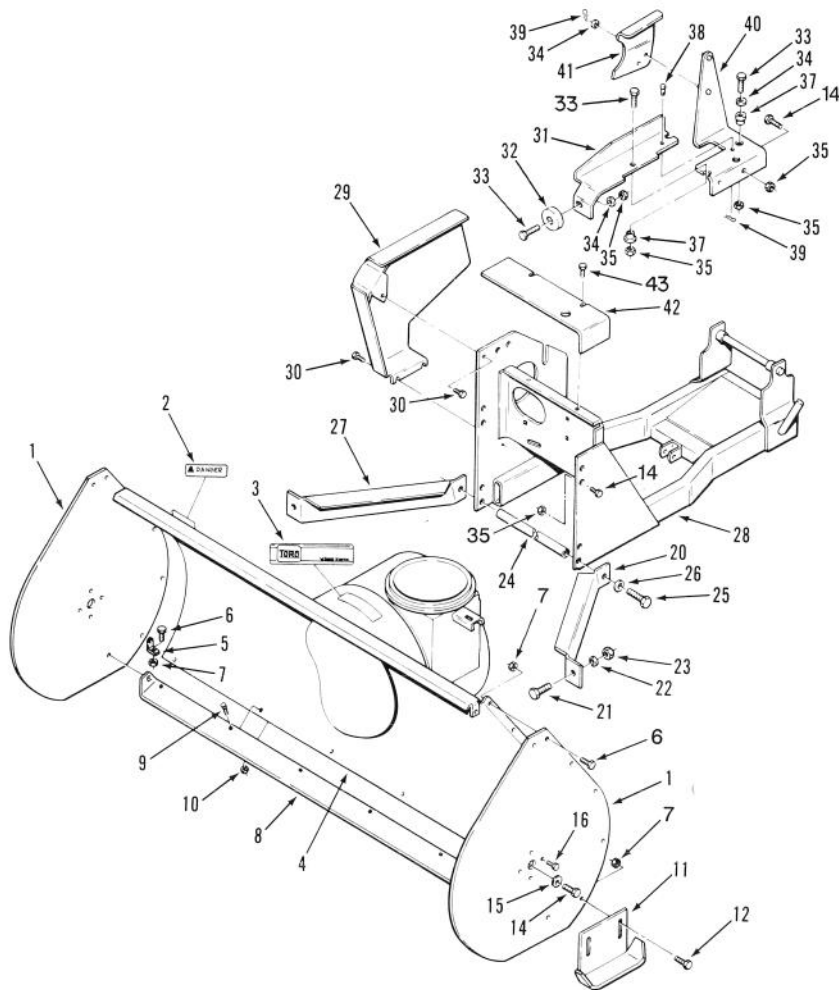

MODEL NO. 79361-390001 & UP

PARTS CATALOG

**WHEEL HORSE®**  
44" (112cm) Snowthrower

C-0849

**AUGER HOUSING ASSEMBLY**

Ref. No.	Part No.	Description	No. Used
1	57-3510	Plate - Side	2
2	53-7670	Decal - Auger, Danger	2
3	76-1330	Decal - Attachment	1
4	92-6334	Housing - Auger (Incl. Ref. #2)	1
5	57-9890	Bracket - Blade Support	2
6	322-3	Bolt	24
7	3296-29	Nut - Lock	28
8	79-6670	Blade - Scraper	1
9	3229-25	Bolt - Carriage	6
10	3296-42	Nut - Lock	6
11	78-0800	Skid	2
12	3230-2	Bolt - Carriage	4
14	323-6	Bolt - Nylok	8
15	2844	Washer	2
16	321-4	Bolt	8
20	117223	Brace - L.H.	1

Ref. No.	Part No.	Description	No. Used
21	3232-1	Bolt - Carriage	2
22	3256-25	Washer	2
23	915664	Nut - Lock	2
24	117220	Brace - Cross	1
25	324-5	Bolt	2
26	3253-6	Washer - Lock	2
27	117224	Brace - R.H.	1
28	117434	Frame	1
29	117553	Cover - Belt Rear	1
30	926671	Bolt	3
31	79-2530	Bracket - Bumper	1
32	101017	Lock	1
33	323-7	Bolt	3
34	3256-24	Washer	4
35	3296-39	Nut - Lock	11
37	104859	Spacer	2
38	932961	Pin - Clevis	1

## AUGER HOUSING ASSEMBLY (CONTINUED)

Ref. No.	Part No.	Description	No. Used
39	933504	Cotter - Hairpin	3
40	117550	Bracket - Guard	1
41	117552	Guard - Belt	1

Ref. No.	Part No.	Description	No. Used
42	117540	Guard - Chain	1
43	926693	Bolt	2