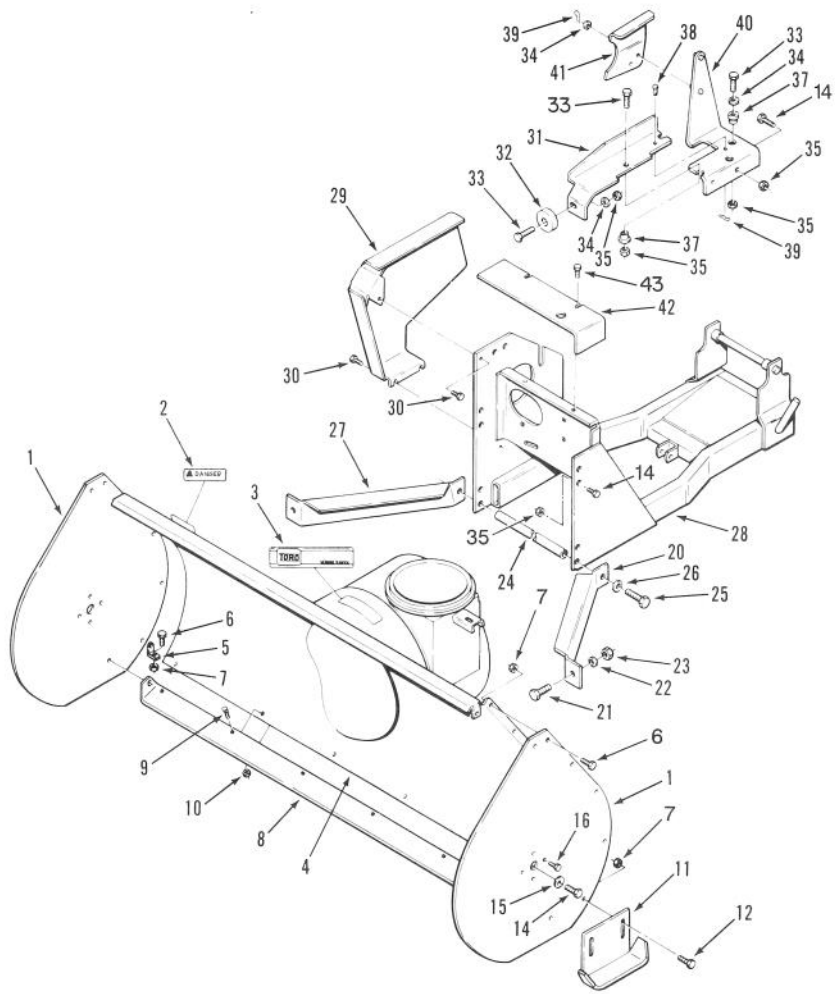

MODEL NO. 79361-390001 & UP

PARTS CATALOG

**WHEEL HORSE®**  
44" (112cm) Snowthrower

C-0849

**AUGER HOUSING ASSEMBLY**

Ref. No.	Part No.	Description	No. Used
1	57-3510	Plate - Side	2
2	53-7670	Decal - Auger, Danger	2
3	76-1330	Decal - Attachment	1
4	92-6334	Housing - Auger (Incl. Ref. #2)	1
5	57-9890	Bracket - Blade Support	2
6	322-3	Bolt	24
7	3296-29	Nut - Lock	28
8	79-6670	Blade - Scraper	1
9	3229-25	Bolt - Carriage	6
10	3296-42	Nut - Lock	6
11	78-0800	Skid	2
12	3230-2	Bolt - Carriage	4
14	323-6	Bolt - Nylok	8
15	2844	Washer	2
16	321-4	Bolt	8
20	117223	Brace - L.H.	1

Ref. No.	Part No.	Description	No. Used
21	3232-1	Bolt - Carriage	2
22	3256-25	Washer	2
23	915664	Nut - Lock	2
24	117220	Brace - Cross	1
25	324-5	Bolt	2
26	3253-6	Washer - Lock	2
27	117224	Brace - R.H.	1
28	117434	Frame	1
29	117553	Cover - Belt Rear	1
30	926671	Bolt	3
31	79-2530	Bracket - Bumper	1
32	101017	Lock	1
33	323-7	Bolt	3
34	3256-24	Washer	4
35	3296-39	Nut - Lock	11
37	104859	Spacer	2
38	932961	Pin - Clevis	1

## AUGER HOUSING ASSEMBLY (CONTINUED)

Ref. No.	Part No.	Description	No. Used
39	933504	Cotter - Hairpin	3
40	117550	Bracket - Guard	1
41	117552	Guard - Belt	1

Ref. No.	Part No.	Description	No. Used
42	117540	Guard - Chain	1
43	926693	Bolt	2