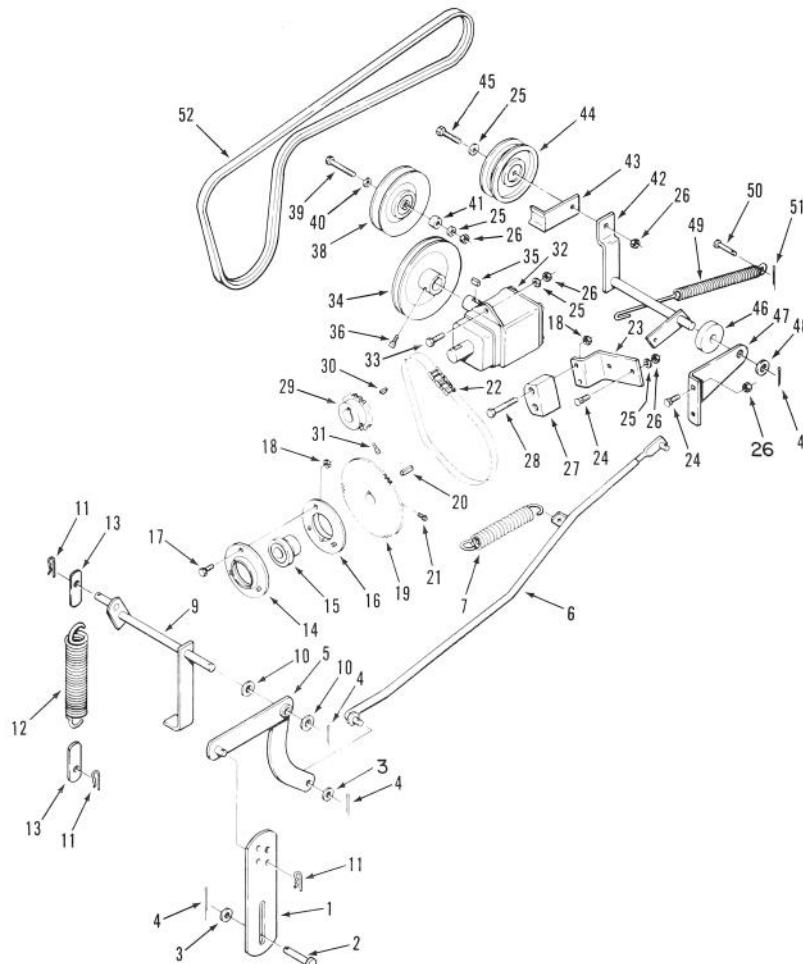

MODEL NO. 79361-390001 & UP

PARTS CATALOG

**WHEEL HORSE®**  
44" (112cm) Snowthrower

C-0849

**AUGER HOUSING ASSEMBLY**

Ref. No.	Part No.	Description	No. Used
1	57-3510	Plate - Side	2
2	53-7670	Decal - Auger, Danger	2
3	76-1330	Decal - Attachment	1
4	92-6334	Housing - Auger (Incl. Ref. #2)	1
5	57-9890	Bracket - Blade Support	2
6	322-3	Bolt	24
7	3296-29	Nut - Lock	28
8	79-6670	Blade - Scraper	1
9	3229-25	Bolt - Carriage	6
10	3296-42	Nut - Lock	6
11	78-0800	Skid	2
12	3230-2	Bolt - Carriage	4
14	323-6	Bolt - Nylok	8
15	2844	Washer	2
16	321-4	Bolt	8
20	117223	Brace - L.H.	1

## AUGER HOUSING ASSEMBLY (CONTINUED)

Ref. No.	Part No.	Description	No. Used
39	933504	Cotter - Hairpin	3
40	117550	Bracket - Guard	1
41	117552	Guard - Belt	1

Ref. No.	Part No.	Description	No. Used
42	117540	Guard - Chain	1
43	926693	Bolt	2

## CHUTE ASSEMBLY

Ref. No.	Part No.	Description	No. Used	Ref. No.	Part No.	Description	No. Used
1	3296-29	Nut - Lock	7	18	51-2650	Crank	1
2	3256-66	Washer	6	19	26-1110	Extender - Chute	1
3	25-5290	Ring - Chute Swivel	1	20	322-2	Bolt	3
4	27-0220	Screw - Special	6	21	12-2040	Wire - Chute	1
5	25-5450	Chute - Retainer	3	22	3290-326	Nut - Push	2
6	49-6720	Bracket	1	23	92-6335	Chute - Upper Discharge (Incl. Ref. #27)	1
7	3230-1	Bolt - Carriage	1	24	900036	Bolt - Carriage	3
9	8-8600	Gear - Worm	1	27	63-3740	Decal - Discharge Danger	2
10	933152	Pin - Roll	1	28	11-9349	Deflector W. A. (Incl. Ref. #33)	1
11	3256-2	Washer	2	29	3231-2	Bolt - Carriage	2
12	3272-10	Pin - Cotter	3	30	20-4320	Washer - Rubber	2
13	117529	Rod - Lower	1	31	3290-340	Washer - Belleville	2
14	117538	Coupling	1	32	3296-39	Nut - Lock	2
15	933505	Cotter - Hairpin	1	33	53-7660	Decal - Discharge, Danger	1
16	119030	Support - Crank	1				
17	111314	Pin - Lock	1				