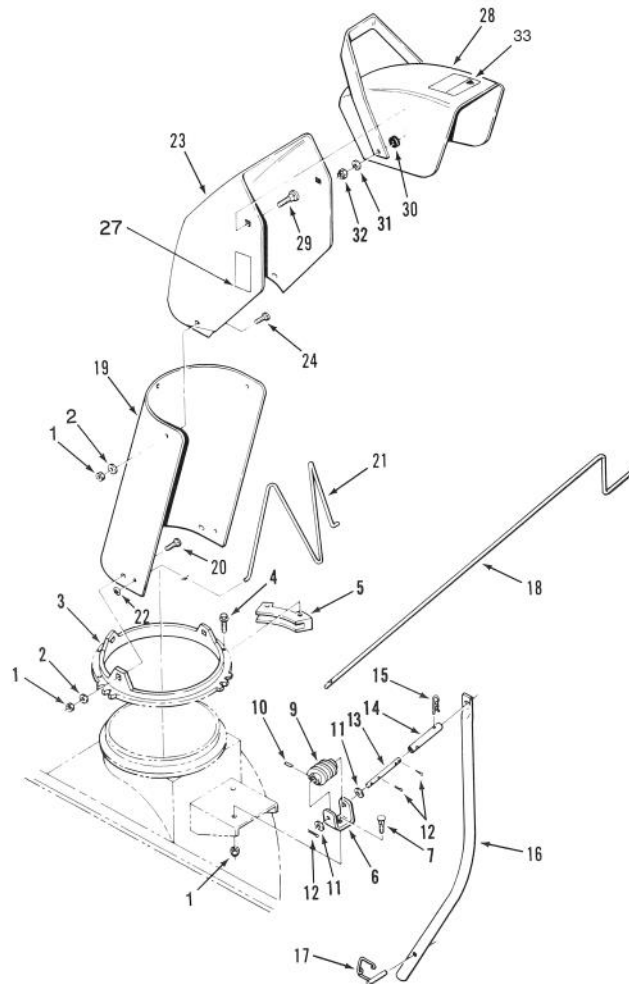

MODEL NO. 79361-390001 & UP

PARTS CATALOG

**WHEEL HORSE®**  
44" (112cm) Snowthrower

C-0849

**AUGER HOUSING ASSEMBLY**

Ref. No.	Part No.	Description	No. Used
1	57-3510	Plate - Side	2
2	53-7670	Decal - Auger, Danger	2
3	76-1330	Decal - Attachment	1
4	92-6334	Housing - Auger (Incl. Ref. #2)	1
5	57-9890	Bracket - Blade Support	2
6	322-3	Bolt	24
7	3296-29	Nut - Lock	28
8	79-6670	Blade - Scraper	1
9	3229-25	Bolt - Carriage	6
10	3296-42	Nut - Lock	6
11	78-0800	Skid	2
12	3230-2	Bolt - Carriage	4
14	323-6	Bolt - Nylok	8
15	2844	Washer	2
16	321-4	Bolt	8
20	117223	Brace - L.H.	1

Ref. No.	Part No.	Description	No. Used
21	3232-1	Bolt - Carriage	2
22	3256-25	Washer	2
23	915664	Nut - Lock	2
24	117220	Brace - Cross	1
25	324-5	Bolt	2
26	3253-6	Washer - Lock	2
27	117224	Brace - R.H.	1
28	117434	Frame	1
29	117553	Cover - Belt Rear	1
30	926671	Bolt	3
31	79-2530	Bracket - Bumper	1
32	101017	Lock	1
33	323-7	Bolt	3
34	3256-24	Washer	4
35	3296-39	Nut - Lock	11
37	104859	Spacer	2
38	932961	Pin - Clevis	1

## AUGER HOUSING ASSEMBLY (CONTINUED)

Ref. No.	Part No.	Description	No. Used
39	933504	Cotter - Hairpin	3
40	117550	Bracket - Guard	1
41	117552	Guard - Belt	1

Ref. No.	Part No.	Description	No. Used
42	117540	Guard - Chain	1
43	926693	Bolt	2