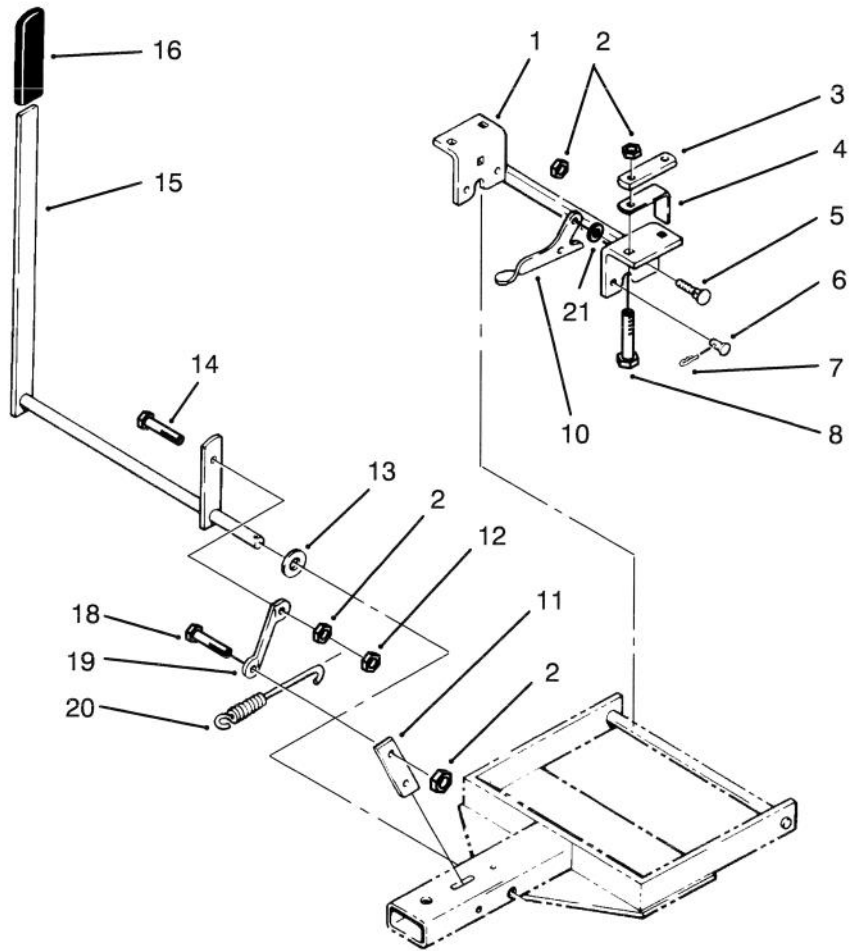

MODEL NO. 79351-390001-490001 & UP

PARTS CATALOG

50" MID-MOUNT GRADER BLADE
for Garden Tractors

C-1445A

BLADE ASSEMBLY

Ref. No.	Part No.	Description	No. Used
1	113159	Pivot Bolt	1
2	92-1745	Decal - Danger	1
3	92-6317	Blade (Incl. Ref.# 2)	1
4	323-15	Bolt	1
5	113154	Frame	1
6	3272-12	Cotter Pin	1
7	3256-28	Washer	2

Ref. No.	Part No.	Description	No. Used
8	3296-39	Nut	9
9	113158	Quadrant Blade Mount	1
10	92-8748	Decal - Attachment	1
11	9156404	Nut	1
12	3231-2	Bolt - Carriage	6
13	92-0983	Link - Lift	1
14	933504	Hairpin Cotter	2

C-1446A

LIFT LINKAGE ASSEMBLY

Ref. No.	Part No.	Description	No. Used
1	104659	Rear Mounting Bracket	1
2	3296-39	Nut	6
3	3697	Link	2
4	7713	Spacer, 8-Speed Only	2
5	3231-2	Bolt - Carriage	2
6	9321204	Clevis Pin	2
7	933504	Hairpin Cotter	2
8	3231-11	Bolt - Carriage	4
10	104657	Latching Plate	2
11	113157	Latch	1

Ref. No.	Part No.	Description	No. Used
12	109779	Nut - Jam	1
13	3256-28	Washer	3
14	323-7	Bolt	1
15	113155	Index Latch Lever	1
16	5359	Grip	1
18	323-6	Bolt	1
19	113156	Latch Link	1
20	102572	Spring	1
21	3256-24	Washer - Flat	2