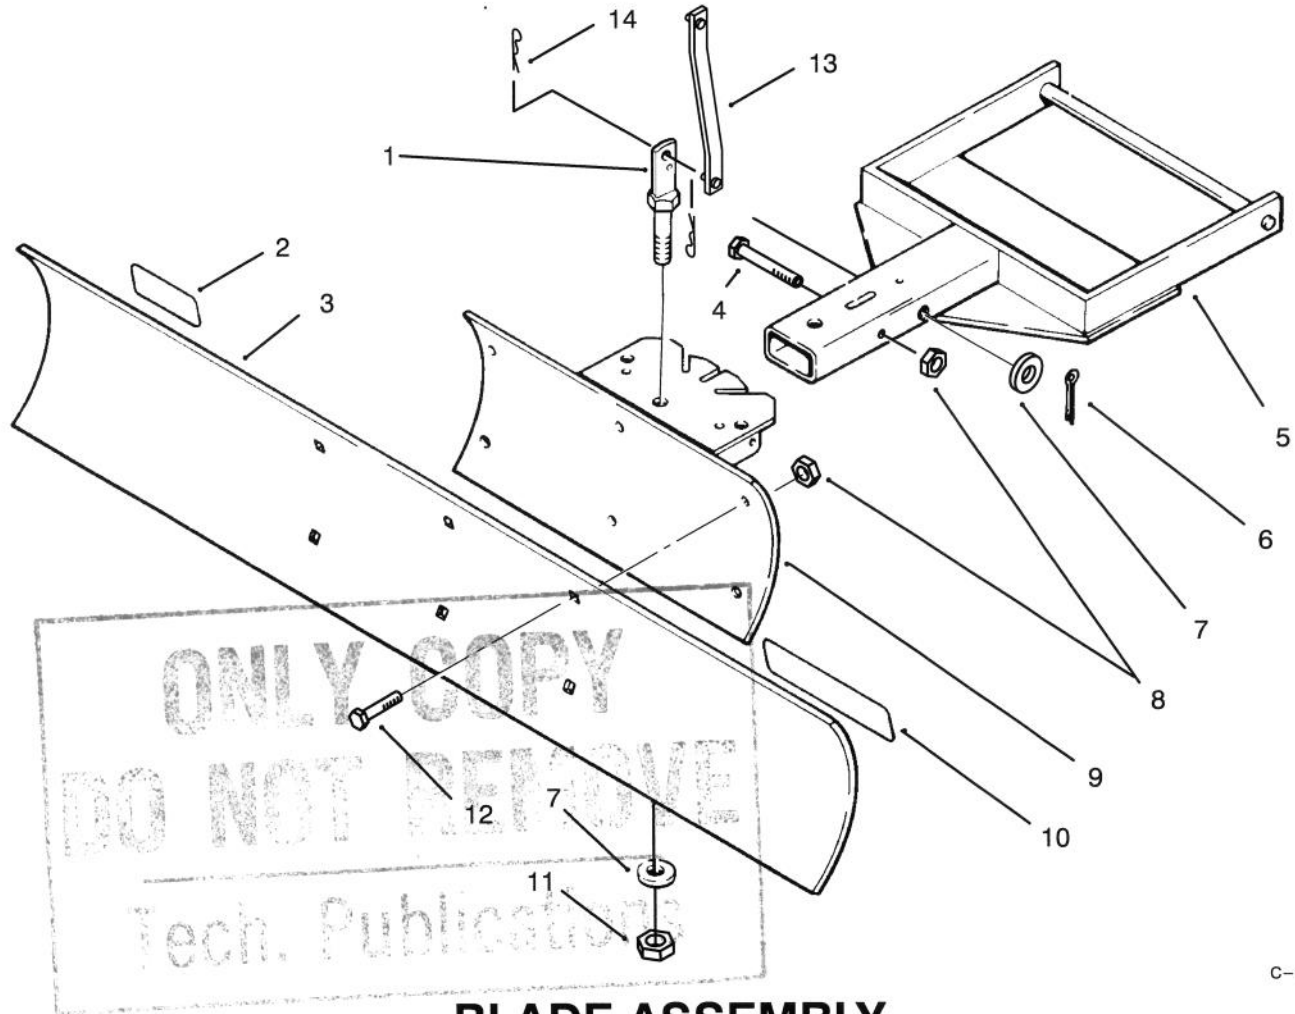

MODEL NO. 79351-390001-490001 & UP

PARTS CATALOG

50" MID-MOUNT GRADER BLADE
for Garden Tractors

C-1445A

BLADE ASSEMBLY

Ref. No.	Part No.	Description	No. Used
1	113159	Pivot Bolt	1
2	92-1745	Decal - Danger	1
3	92-6317	Blade (Incl. Ref.# 2)	1
4	323-15	Bolt	1
5	113154	Frame	1
6	3272-12	Cotter Pin	1
7	3256-28	Washer	2

Ref. No.	Part No.	Description	No. Used
8	3296-39	Nut	9
9	113158	Quadrant Blade Mount	1
10	92-8748	Decal - Attachment	1
11	9156404	Nut	1
12	3231-2	Bolt - Carriage	6
13	92-0983	Link - Lift	1
14	933504	Hairpin Cotter	2

C-1446A

LIFT LINKAGE ASSEMBLY

Ref. No.	Part No.	Description	No. Used
1	104659	Rear Mounting Bracket	1
2	3296-39	Nut	6
3	3697	Link	2
4	7713	Spacer, 8-Speed Only	2
5	3231-2	Bolt - Carriage	2
6	9321204	Clevis Pin	2
7	933504	Hairpin Cotter	2
8	3231-11	Bolt - Carriage	4
10	104657	Latching Plate	2
11	113157	Latch	1

Ref. No.	Part No.	Description	No. Used
12	109779	Nut - Jam	1
13	3256-28	Washer	3
14	323-7	Bolt	1
15	113155	Index Latch Lever	1
16	5359	Grip	1
18	323-6	Bolt	1
19	113156	Latch Link	1
20	102572	Spring	1
21	3256-24	Washer - Flat	2