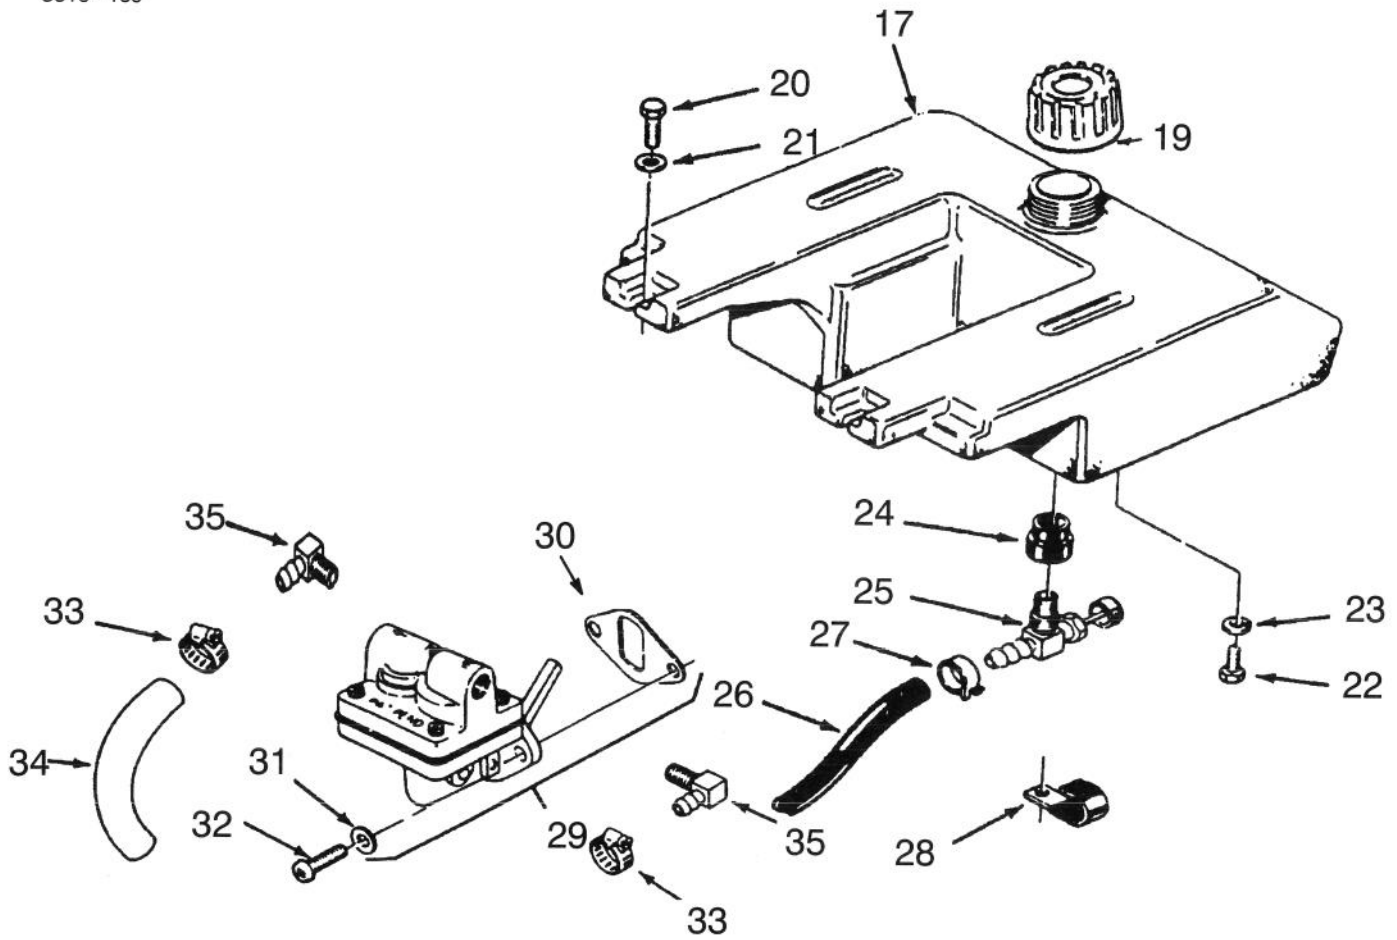

C-1494

FUEL SYSTEM

Ref. No.	Part No.	Description	No. Used
17	106234	Tank - Fuel	1
18	55-3570	Cap - Fuel	1
20	926697	Bolt	2
21	3256-4	Washer	2
22	322-2	Bolt	3
23	3253-4	Washer - Lock	1
24	104047	Bushing	1
25	104048	Valve - Fuel Shut-Off	1
26	103787	Line - Fuel 62"	1
27	108898	Clamp	2

Ref. No.	Part No.	Description	No. Used
28	950154	Clamp 1/2" (1.3 cm) Dia.	2
29	KH10319	Pump Assy - Fuel (Incl. Ref.#30 & 31)	1
30	92-7261	Gasket - Fuel Pump	1
31	KH10569	Washer	2
32	KH10552	Screw - Pozidrive	2
33	KH10586	Clamp	2
34	92-7250	Line - Fuel 5" Lg	1
35	KH10123	Connector - 90°	2