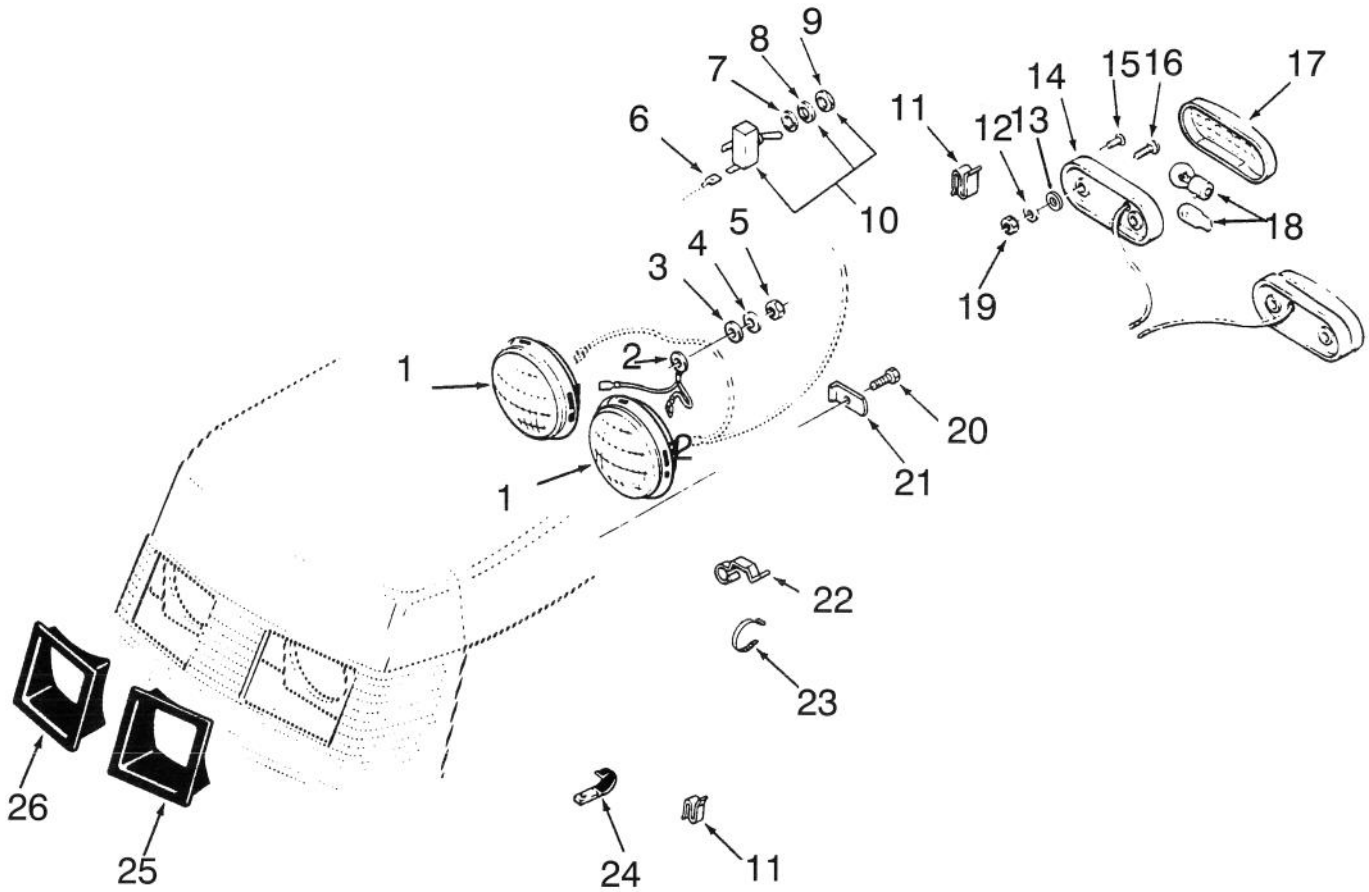

C-1498

ELECTRICAL SYSTEM

Ref. No.	Part No.	Description	No. Used
1	102881	Headlight	2
2	108130	Wire - Headlight Ground	1
3	3256-23	Washer	1
4	3254-2	Washer - Lock	1
5	3296-29	Nut	1
6	518104	Terminal	1
7	920259	Washer - Special	1
8	102950	Ring - Retaining	1
9	113179	Nut	1
10	102138	Switch - Light	1
11	3023	Clip - Small	1
12	3256-21	Washer	4
13	3254-1	Washer - Lock	4
14	105202	Base - Taillight, w/Bulb	2

Ref. No.	Part No.	Description	No. Used
15	3269-3	Rivet - Pop	4
16	910808	Screw	4
17	112564	Lens - Taillight	2
18	8043	Bulb - Light, Metal Base	2
*	109045	Bulb - Light, All Glass	2
19	915551	Nut	4
20	926671	Bolt	2
21	109459	Clamp	2
22	8519	Clip - Large	1
23	100571	Tie - Cable	1
24	8830	Clip	1
25	109495	Retainer - Headlight LH	1
26	109494	Retainer - Headlight RH	1

*Not Illustrated