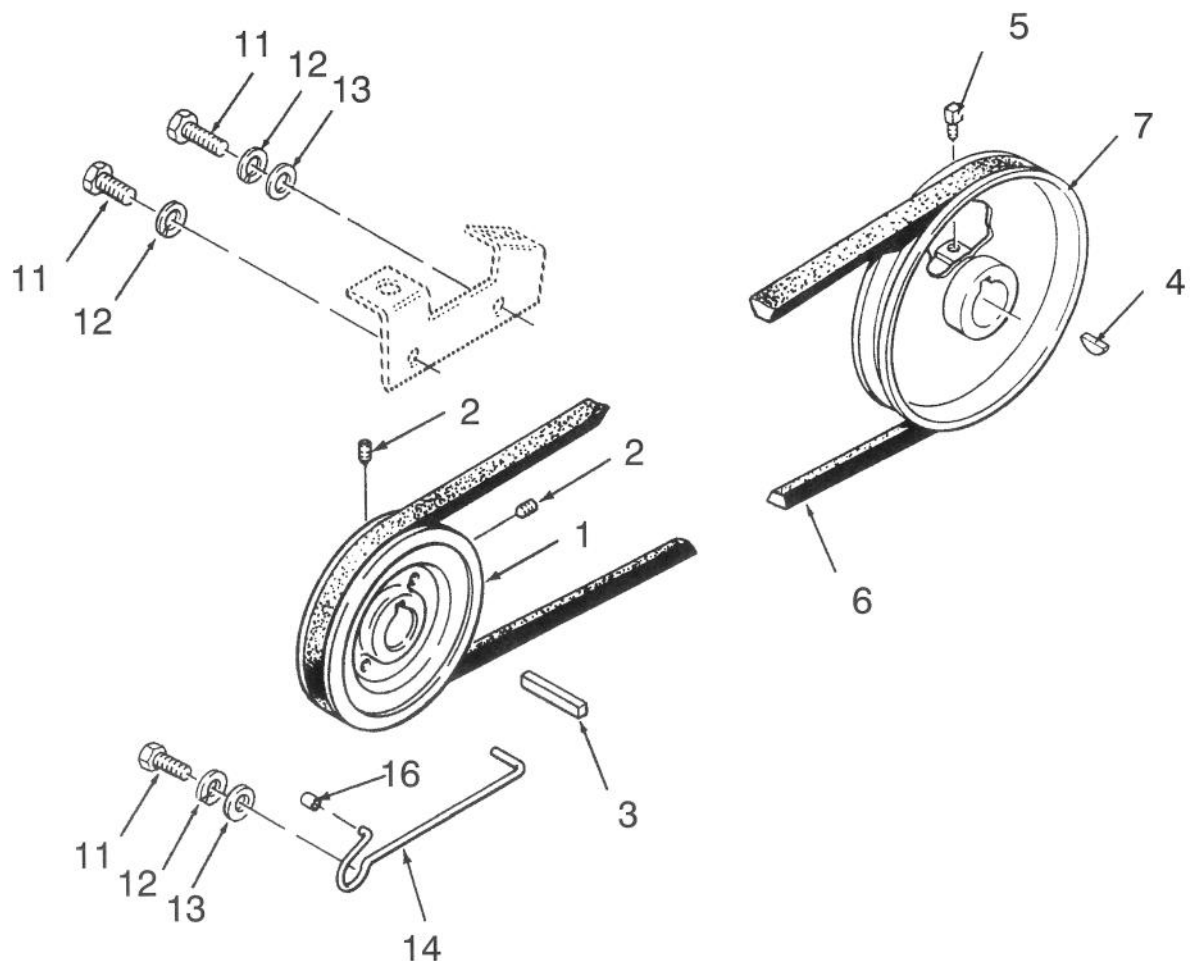

C-1472

DRIVE BELT AND PULLEYS

Ref. No.	Part No.	Description	No. Used	Ref. No.	Part No.	Description	No. Used
1	7466	Pulley - Engine Drive	1	7	106165	Pulley - Transmission Drive	1
2	3246-2	Screw - Set	2	11	324-5	Bolt	3
3	105453	Key	1	12	3253-6	Washer - Lock	3
4	937221	Key - Hi-Pro	1	13	3256-25	Washer	3
5	3242-2	Screw - Set	2	14	111242	Guide - Belt, Bottom	1
6	7473	Belt - Drive	1	16	112841	Cap	1