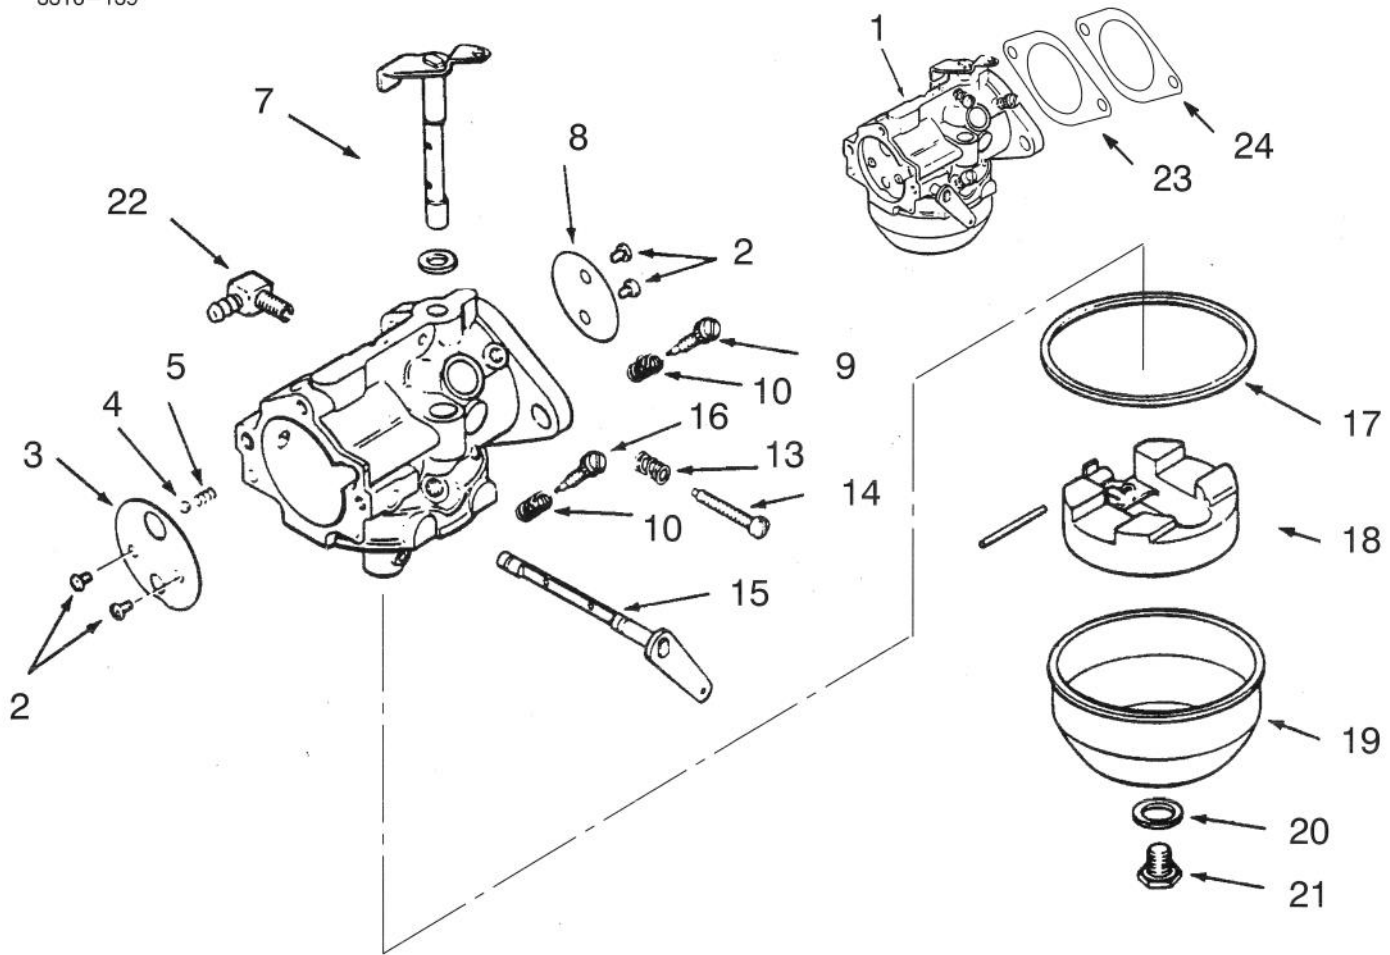

C-1483

CARBURETORS

Ref. No.	Part No.	Description	No. Used
1	92-7252	Carburetor Assembly (Incl. Ref. #2-24)	1
2	KH10110	Screw	4
3	92-7255	Plate - Choke	1
4	KH10128	Ball	1
5	KH10113	Spring	1
7	92-7256	Shaft w/Lever & Seal	1
8	92-7257	Plate - Throttle	1
9	KH10132	Needle - Idle Fuel Adj.	1
10	KH10112	Spring - Idle Fuel	1
13	KH10114	Spring - Adj.	1
14	KH10109	Screw - Idle Speed Adj.	1
15	KH10702	Shaft - Choke	1
16	KH10694	Main - Needle	1
17	KH10094	Gasket	1
18	KH10663	Kit - Float (Incl. Pin)	1
19	KH10117	Bowl - Fuel	1
20	KH10093	Gasket	1
21	KH10116	Screw	1
22	KH10123	Connector 90°	1
23	KH10274	Gasket - Carburetor	1
24	KH10146	Gasket - Carburetor	1
*	KH10696	Kit - Carburetor Repair (Includes	
	KH10009	Gasket - Flange	
	KH10146	Gasket - Carburetor	

Ref. No.	Part No.	Description	No. Used
	KH10733	Gasket	
	KH10093	Gasket - Bowl Screen	
	KH10094	Gasket - Bowl	
	KH10677	Gasket - Air Cleaner	
	KH10697	Gasket	
	KH10274	Gasket - Carburetor	
*	KH10358	Kit - Choke & Throttle Repair	1
*	KH10710	Kit - High Altitude Jet (Includes	
	KH10682	Bushing	
	KH10709	Jet - Main	
*	92-7251	Kit - Carburetor w/Linkage (Includes	1
	KH10682	Bushing &	
	KH10709	Main Jet	
*	KH10693	Kit - Adjustable Jet w/Linkage (Includes	1
	KH10701	Carburetor Linkage	
	KH10682	Bushing - Linkage Natural	
	KH10686	Bushing Linkage Black	
	KH10697	Gasket - Air Cleaner	
	KH10693	Carburetor Assembly	
	KH10146	Gasket	
	KH10274	Gasket	1

*Not Illustrated