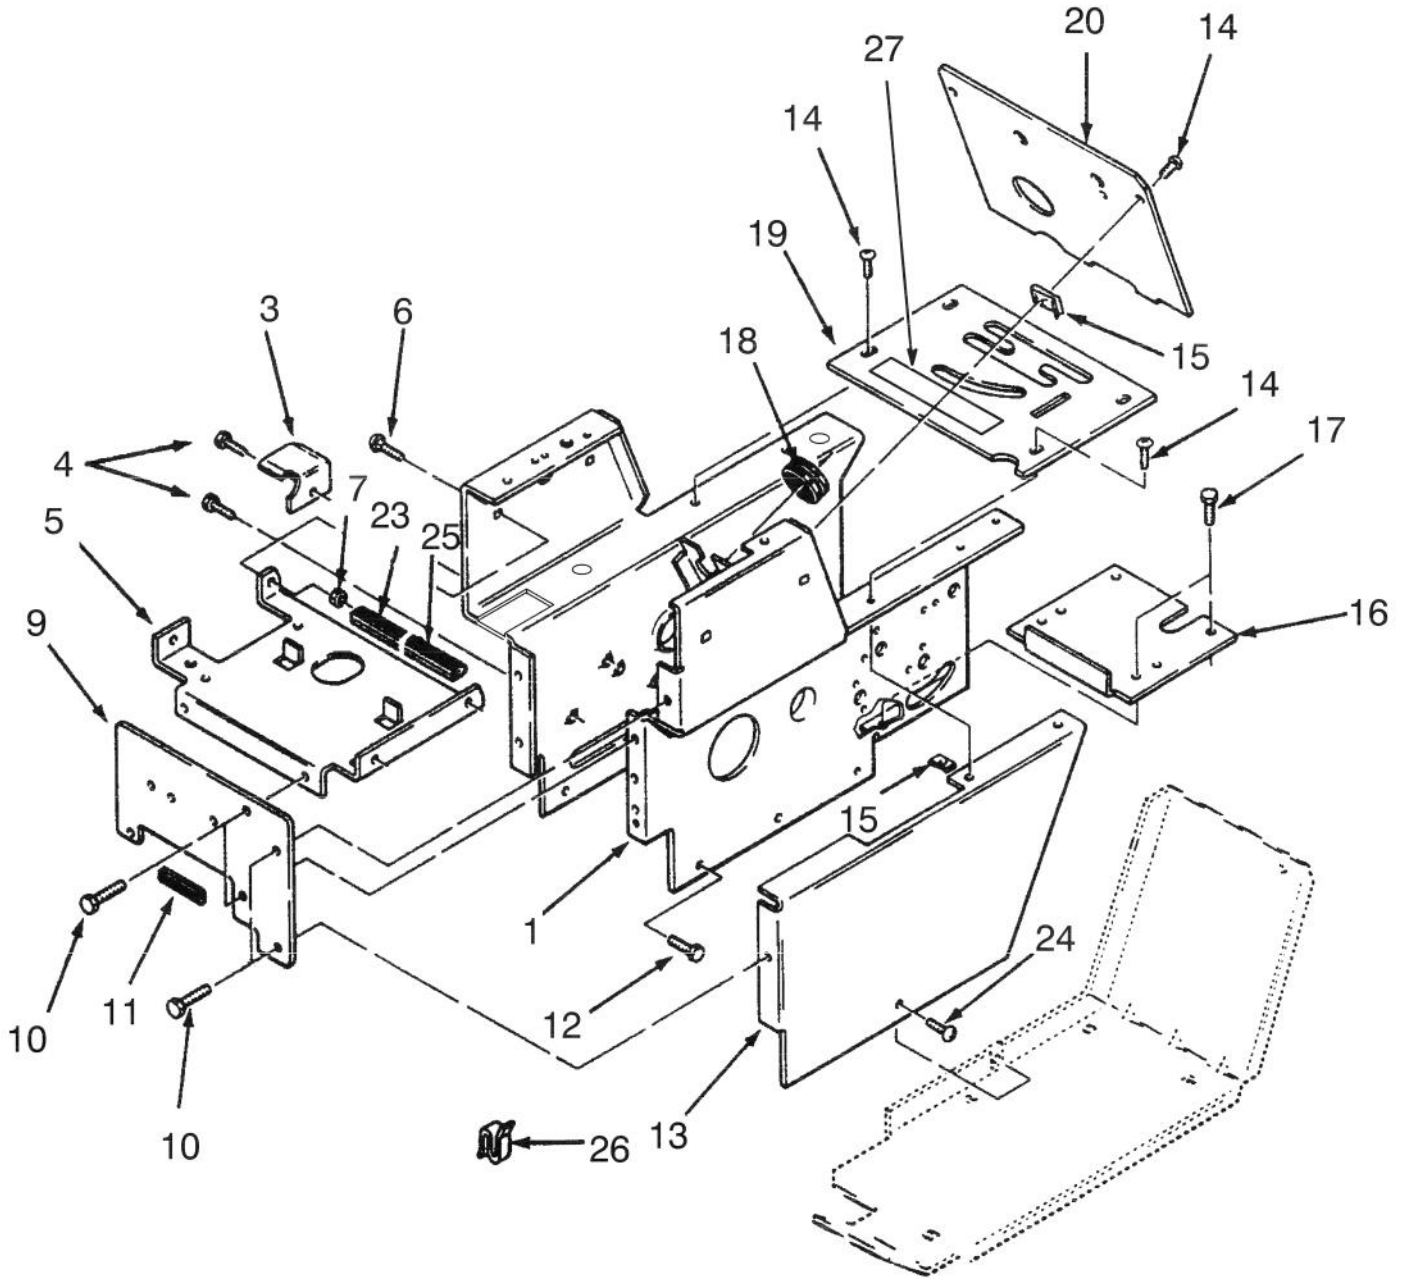

HOOD STAND AND SUPPORTS

HOOD STAND AND SUPPORTS

Ref. No.	Part No.	Description	No. Used
1	79-4900	Hoodstand	1
3	106261	Bracket - Belt	1
4	9266944	Bolt	1
5	78-3010	Bracket - Battery Support	1
6	117371	Bolt - Carriage	4
7	9151126	Nut	4
9	78-3020	Plate - Front	1
10	9266944	Bolt	1
11	106772	Trim - Edge 4"	1
12	9266944	Bolt	4
*	926696	Bolt	2
13	113935	Cover - Side, LH	1
14	9108372	Screw	6

Ref. No.	Part No.	Description	No. Used
15	107069	Nut - Speed	6
16	106250	Cover - Dust	1
17	9266944	Bolt	4
18	104248	Grommet	1
19	92-6529	Plate - Shift Cover (Incl. Ref.#27)	1
20	111034	Plate - Hood Stand	1
23	110142	Trim - Edge	1
24	9108372	Screw	1
25	106454	Trim - Edge	1
26	3023	Clip	1
27	79-0370	Decal - Danger	1

*Not Illustrated