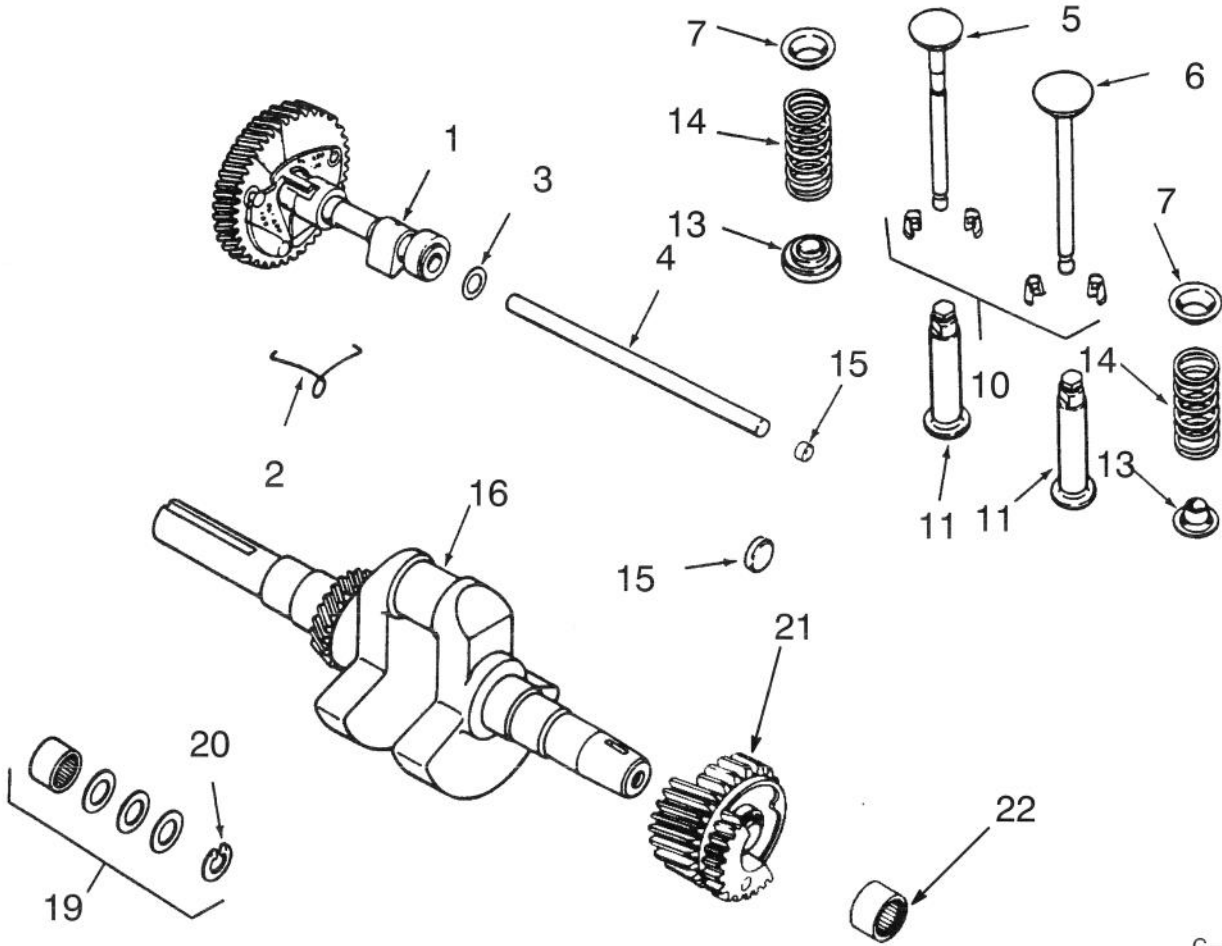

C-1560

CAMSHAFT, CRANKSHAFT AND VALVES

Ref. No.	Part No.	Description	No. Used
1	KH10259	Camshaft Assy (Incl. Ref.# 2)	1
2	KH10292	Spring	1
3	KH10147	Spacer .005	1
*	KH10148	Spacer .010	1
4	KH10310	Pin - Camshaft	1
5	KH10090	Valve - Exhaust	1
6	KH10071	Valve - Intake	1
7	KH10054	Retainer - Upper Spring	2
10	KH10221	Kit - Retainer	2
11	KH10539	Tappet - Intake Valve	2

Ref. No.	Part No.	Description	No. Used
13	KH10496	Rotator - Valve	2
14	KH10062	Spring	2
15	KH10617	Plug - Cup	1
16	KH10245	Kit - Crankshaft (Includes Flywheel Hdwr.)	1
19	KH10322	Kit - Spacer (Incl. Ref.#20)	2
20	KH10574	Retainer	1
21	KH10228	Gear Assembly (Incl. Ref. #22)	2
22	KH10267	Bearing - Needle	2