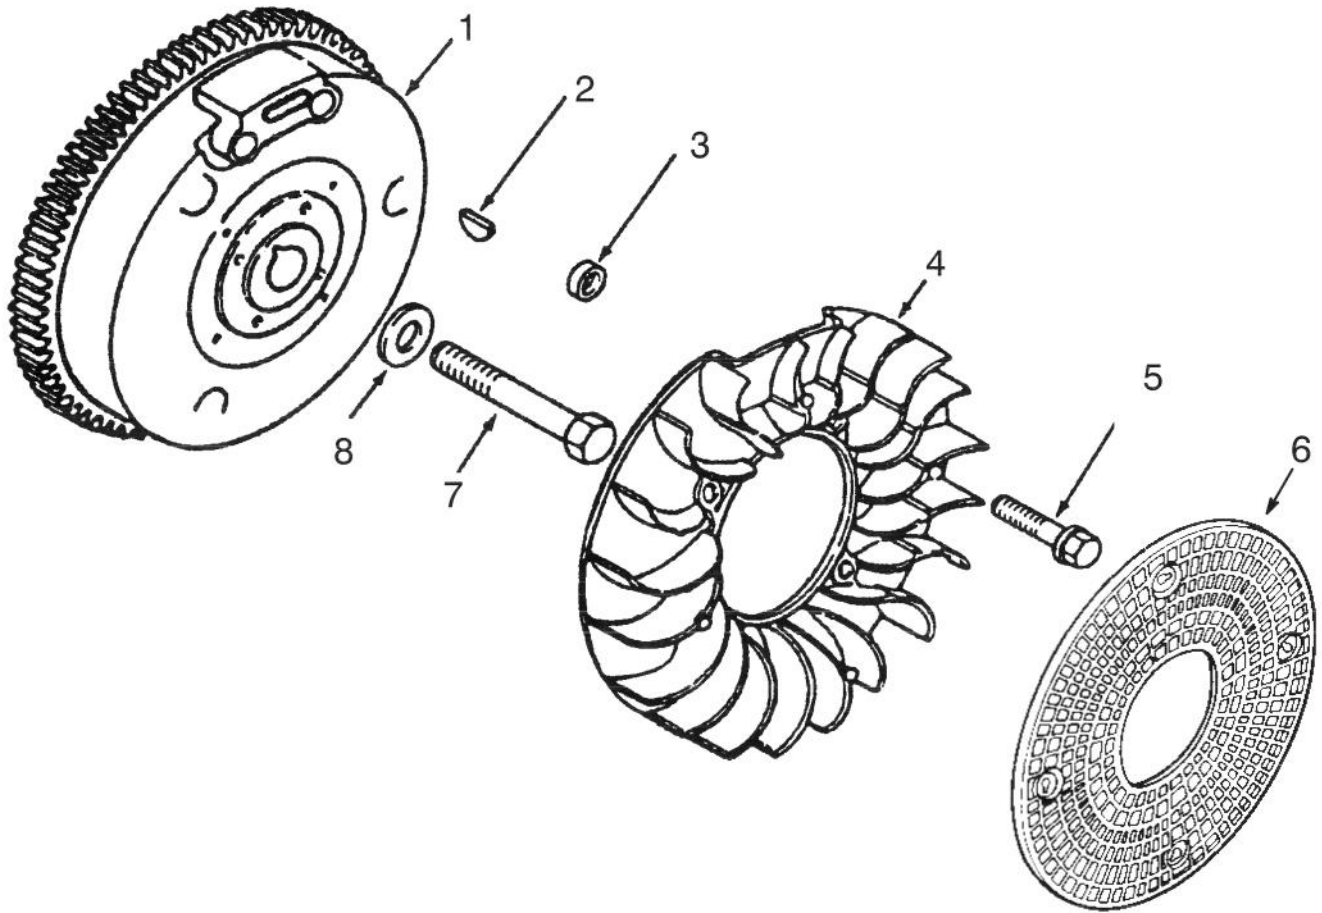

C-1564

FLYWHEEL

Ref. No.	Part No.	Description	No. Used
1	KH10263	Flywheel	1
2	KH10588	Key – Woodruff	1
3	KH10188	Spacer	4
4	KH10124	Fan	1

Ref. No.	Part No.	Description	No. Used
5	KH10107	Screw – Hex. Hd.	4
6	KH10126	Screen	1
7	KH10108	Screw	1
8	KH10666	Washer	1