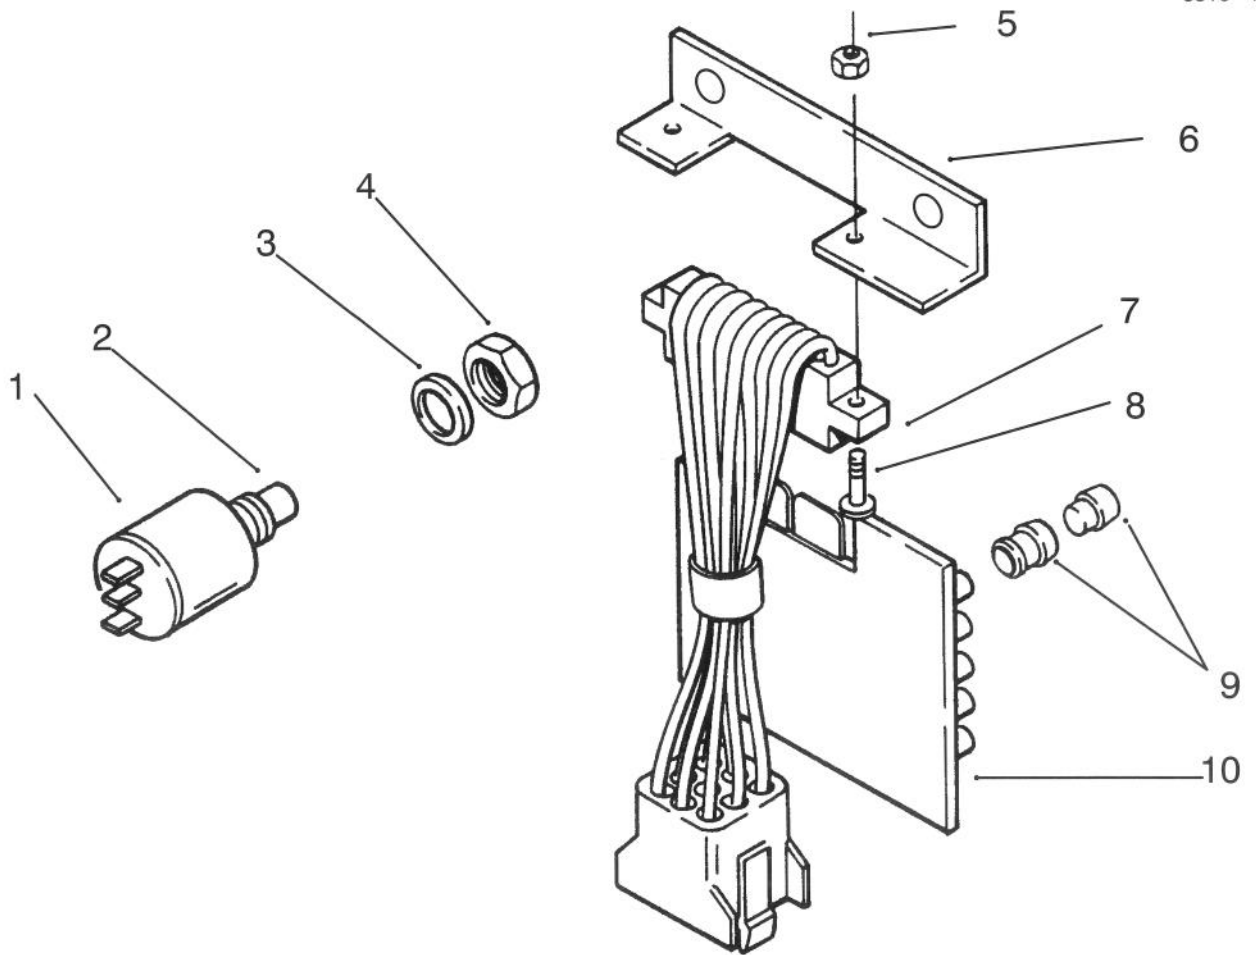

C-1497

ELECTRICAL SYSTEM

Ref. No.	Part No.	Description	No. Used
1	116796	Test Switch (Incl. Ref. #2-4)	1
2	117217	Switch - Button	1
3	111767	Washer	1
4	111359	Nut - Hex	1
5	9157324	Nut - Lock	2

Ref. No.	Part No.	Description	No. Used
6	112506	Bracket	1
7	116723	Harness - Wiring	1
8	9107562	Screw	2
9	111343	Bushing Assembly & Indicator Lens	5
10	114825	PC Board w/Lights	1