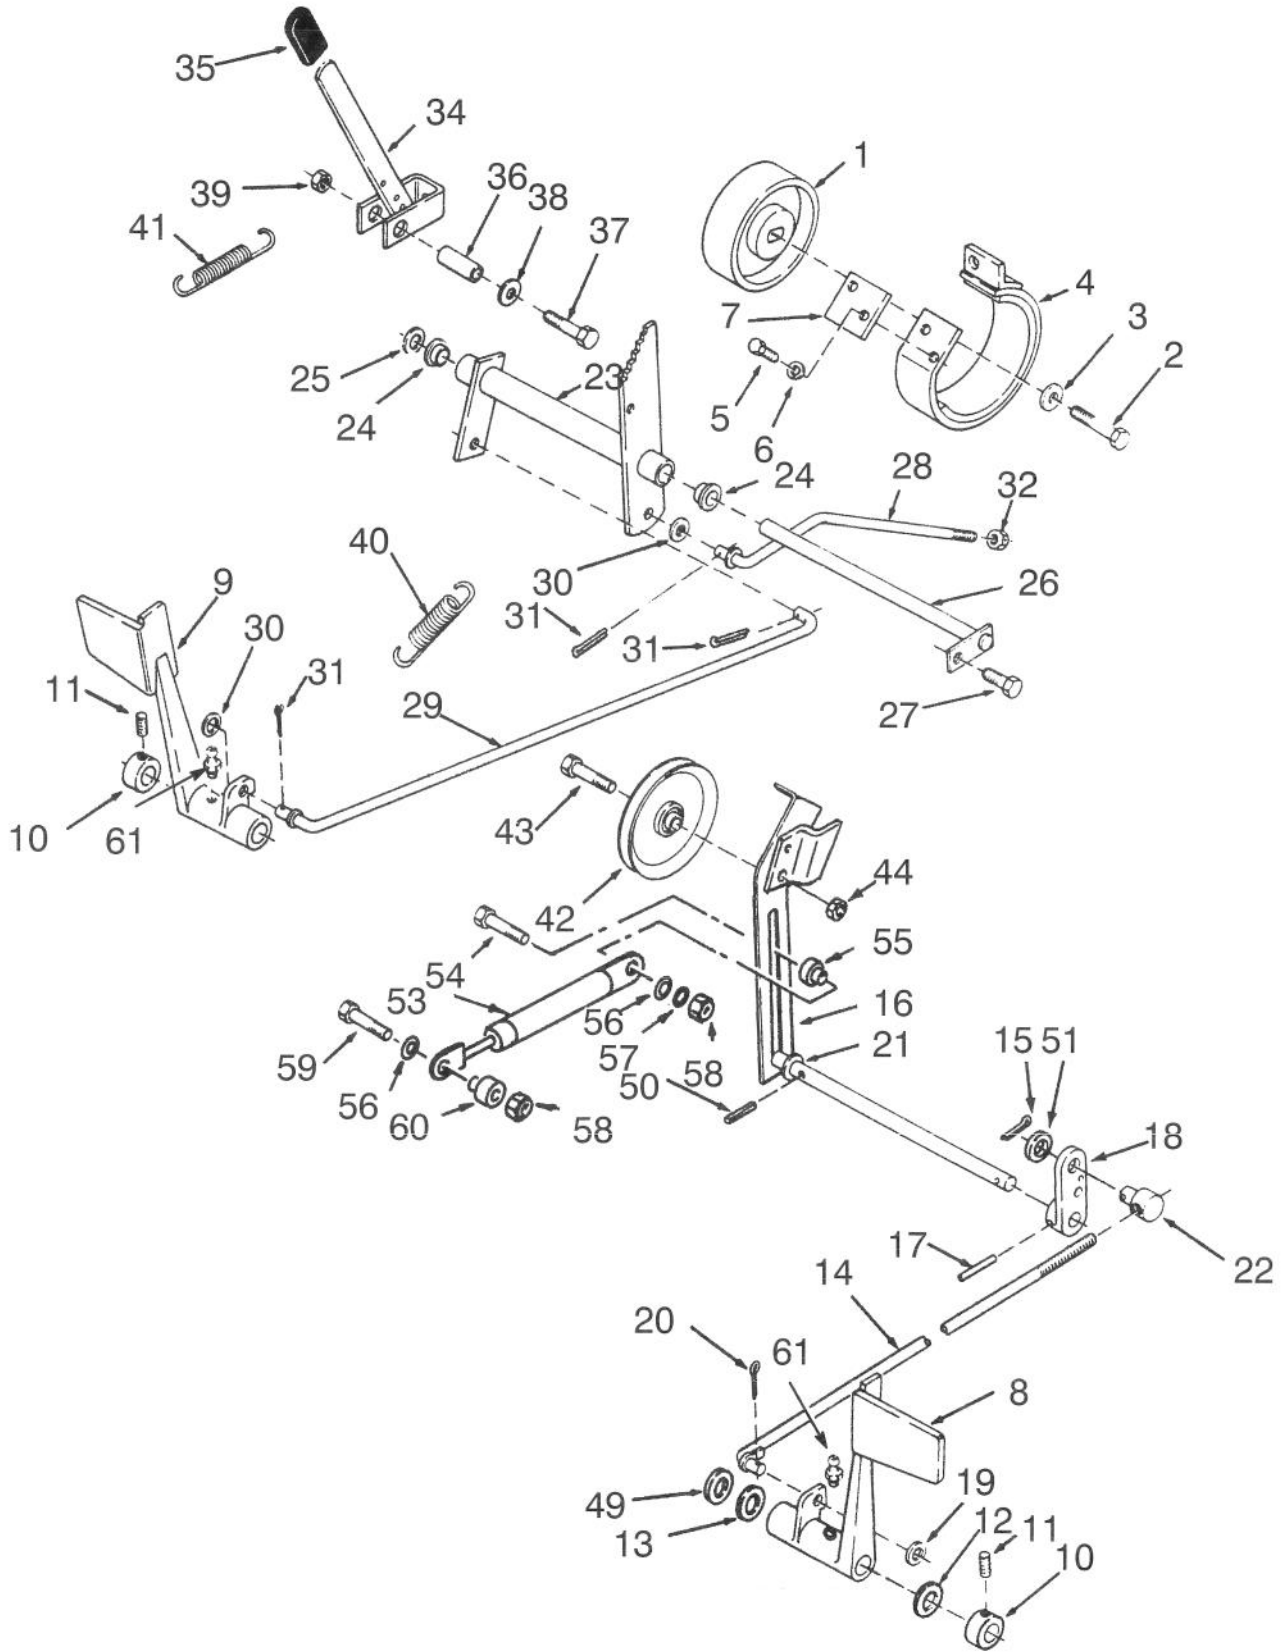

CLUTCH, BRAKE AND SPEED CONTROL LINKAGE

CLUTCH, BRAKE AND SPEED CONTROL LINKAGE

Ref. No.	Part No.	Description	No. Used	Ref. No.	Part No.	Description	No. Used
1	106719	Drum – Brake	1	29	105886	Rod – Brake, Front	1
2	110234	Bolt	1	30	920248	Washer – Nylon	2
3	2844	Washer – Special	1	31	3272-10	Pin – Cotter	3
4	9593	Band – Brake	1	32	3296-39	Nut	1
5	321-3	Bolt	2	34	106451	Lever – Parking Brake	1
6	3253-3	Washer – Lock	2	35	6820	Grip	1
7	9598	Plate – Back-Up	1	36	102025	Spacer	1
8	114814	Pedal – Clutch	1	37	323-9	Bolt	1
9	114813	Pedal – Brake	1	38	3256-24	Washer	1
10	111383	Collar	2	39	102809	Nut – Special	1
11	3245-32	Screw – Set	2	40	107677	Spring – Brake Return	1
12	7896	Washer – Bowed	1	41	103628	Spring – Return	1
13	1278	Washer – Shim	1	42	7451	Pulley – Idler	1
14	103347	Rod – Clutch	1	43	106193	Bolt – Special	1
15	3272-6	Pin – Cotter	1	44	3296-39	Nut	1
16	78-2970	Arm – Clutch Idler	1	49	9202254	Washer – Special	1
17	933190	Pin – Spirol	1	50	933267	Pin – Spirol	1
18	105896	Arm – Clutch Rod	1	51	3256-24	Washer	1
19	920248	Washer – Nylon	3	53	78-3240	Spring – Gas	1
20	3272-10	Pin – Cotter	2	54	321-6	Bolt	1
21	3765	Washer – Shim	1	55	78-3260	Spacer	1
22	101161	Trunnion – Clutch Rod	1	56	3256-22	Washer	2
23	103543	Bell Crank – Brake Linkage	1	57	3253-3	Washer – Lock	1
24	7879	Bushing	2	58	3296-42	Nut	2
25	3256-26	Washer	1	59	321-9	Bolt	1
26	106417	Rod – Bell Crank Pivot	1	60	78-3250	Spacer	1
27	9266944	Bolt	1	61	302-5	Fitting – Grease	2
28	105900	Rod – Brake, Rear	1