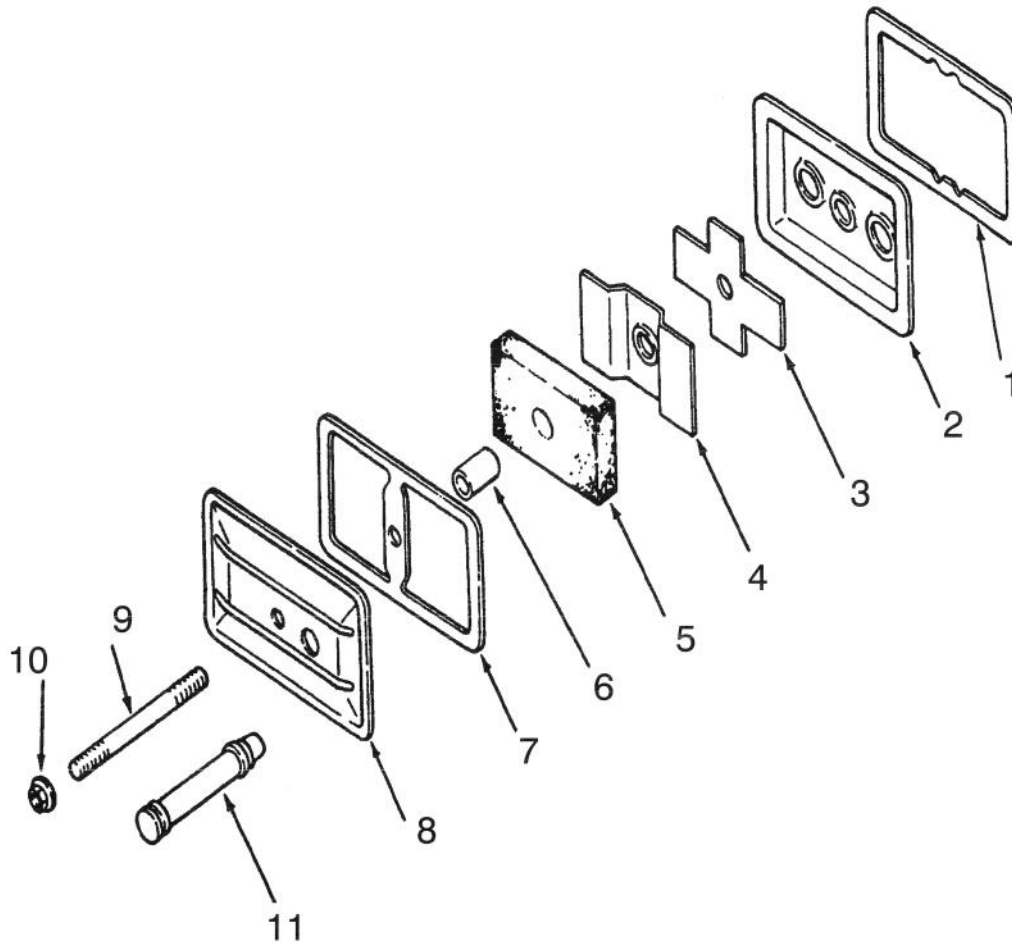

C-1485

BREATHER AND VENT

Ref. No.	Part No.	Description	No. Used
1	KH10058	Gasket	1
2	KH10072	Plate	1
3	KH10057	Reed	1
4	KH10143	Baffle	1
5	KH10275	Filter	1
6	KH10034	Seal	1

Ref. No.	Part No.	Description	No. Used
7	KH10149	Gasket	1
8	KH10298	Cover	1
9	KH10150	Stud	1
10	KH10629	Palnut	1
11	KH10309	Hose	1