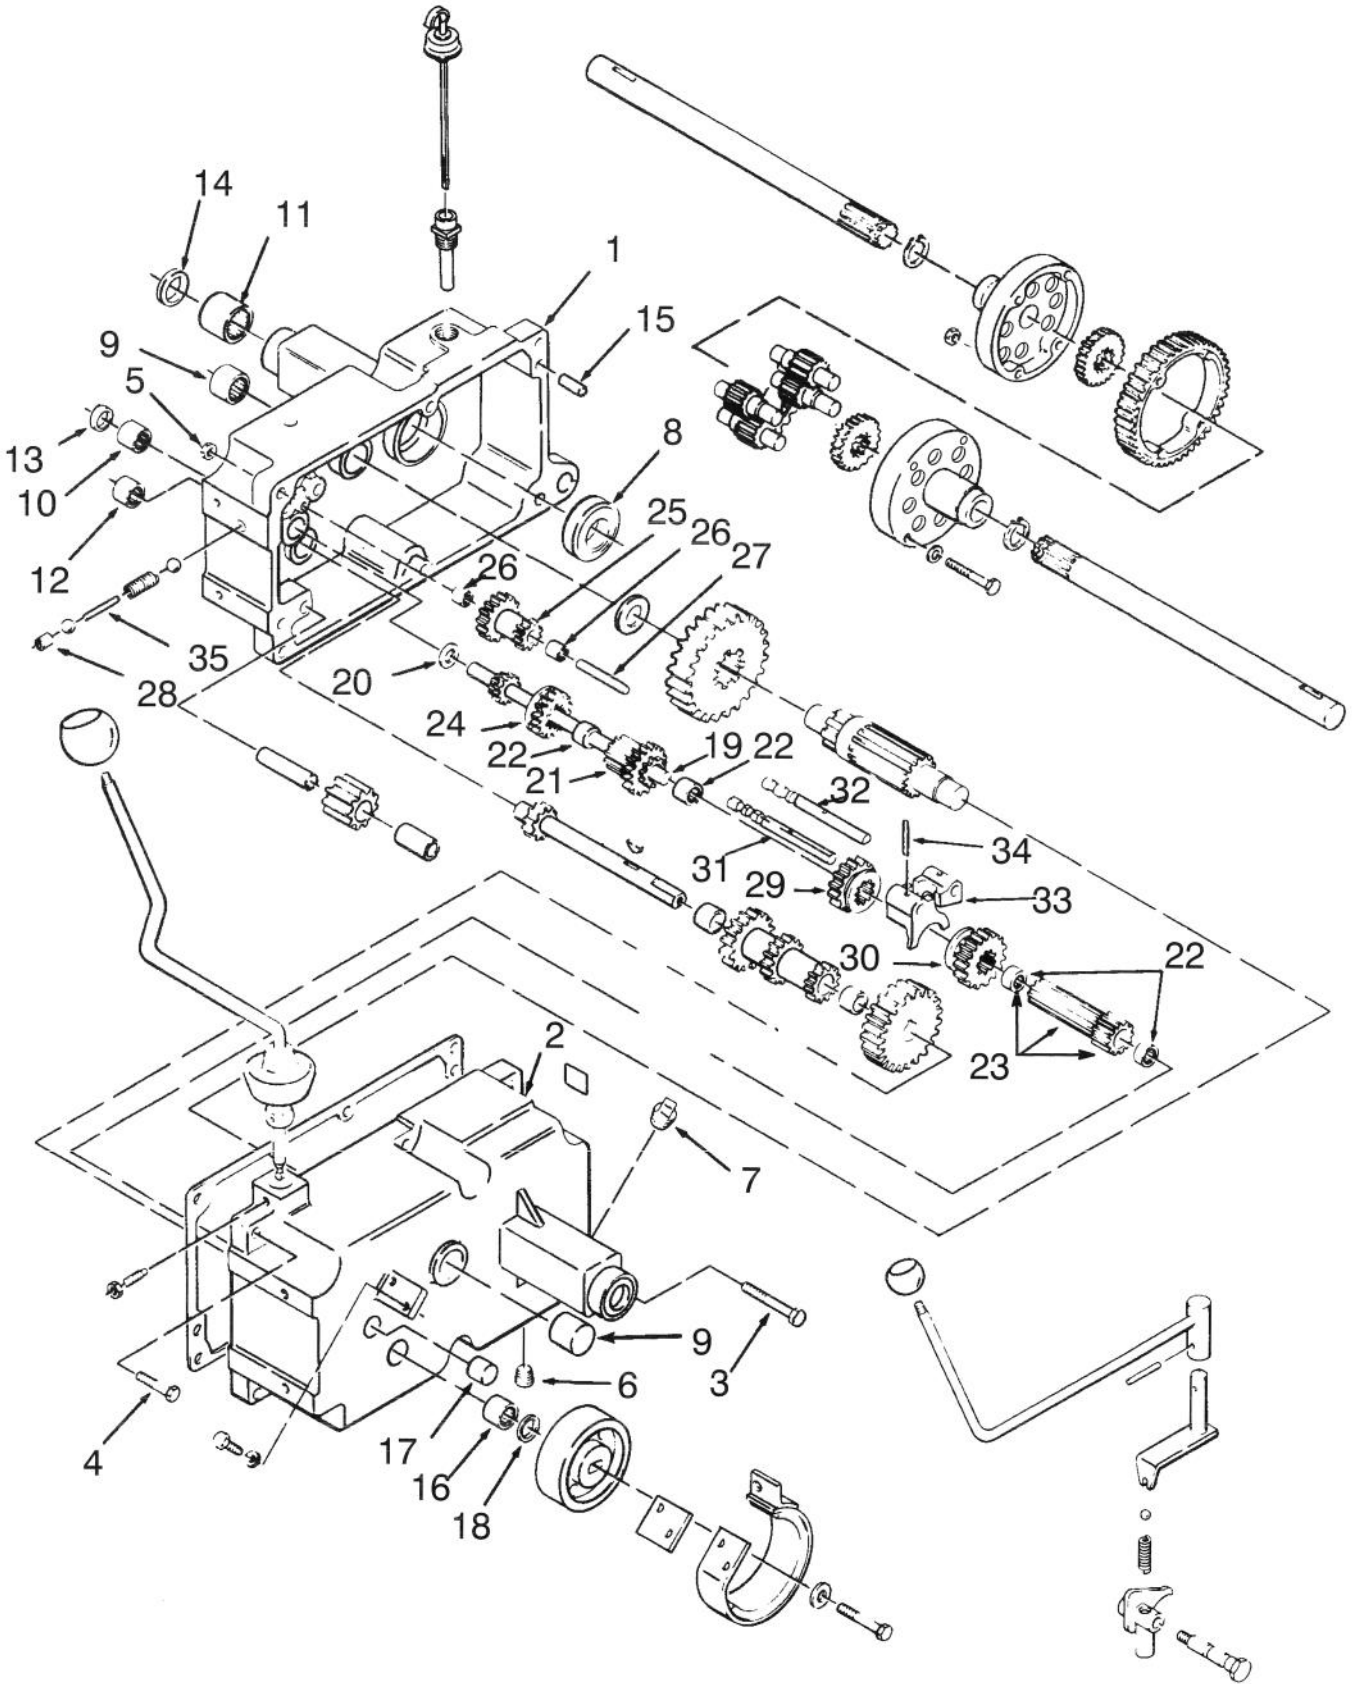

Ref. No.	Part No.	Description	No. Used
4	323-5	Bolt	4
5	3253-21	Washer - Lock	4

C-1472

DRIVE BELT AND PULLEYS

Ref. No.	Part No.	Description	No. Used	Ref. No.	Part No.	Description	No. Used
1	7466	Pulley - Engine Drive	1	7	106165	Pulley - Transmission Drive	1
2	3246-2	Screw - Set	2	11	324-5	Bolt	3
3	105453	Key	1	12	3253-6	Washer - Lock	3
4	937221	Key - Hi-Pro	1	13	3256-25	Washer	3
5	3242-2	Screw - Set	2	14	111242	Guide - Belt, Bottom	1
6	7473	Belt - Drive	1	16	112841	Cap	1

TRANSMISSION 8-SPEED

TRANSMISSION 8-SPEED

Ref. No.	Part No.	Description	No. Used	Ref. No.	Part No.	Description	No. Used
*	110995	Transmission Assembly	1	19	7201	Shaft - Input	1
1	111200	Case-Transmission, RH	1	20	7418	Washer - Thrust	1
2	111198	Case-Transmission, LH	1	21	7204	Gear Assembly (Incl. Ref. #22)	1
3	323-15	Bolt	1	22	1518	Bearing - Needle	4
4	323-10	Bolt	5	23	5175	Gear Assembly (Incl. Ref. # 22)	1
5	3296-39	Nut	6	24	7205	Gear - Sliding	1
6	281-10	Plug - Pipe, Allen Hd	1	25	7206	Gear - Reduction	1
7	281-2	Plug - Pipe, Sq Hd	1	26	7207	Bearing - Needle	2
8	111199	Bearing - Ball	2	27	7208	Shaft - Reduction Gear	1
9	1532	Bearing - Needle	2	28	1243	Cup - Plug	1
10	1542	Bearing - Needle	1	29	5173	Gear - 2nd & 3rd	1
11	9416	Bearing - Needle	2	30	5174	Gear - 1st & Reverse	1
12	1529	Bearing - Needle	1	31	5615	Rail - Shift, Front	1
13	100442	Seal - Input Shaft	1	32	5616	Rail - Shift, Rear	1
14	100443	Seal - Axle	2	33	3503	Fork - Shift	2
15	3915	Pin - Locating	2	34	933156	Pin - Spirol	2
16	1523	Bearing - Needle	1	35	5614	Pin - Shift	1
17	83-2890	Bearing - Needle	1				
18	100441	Seal - Brake Shaft	1				