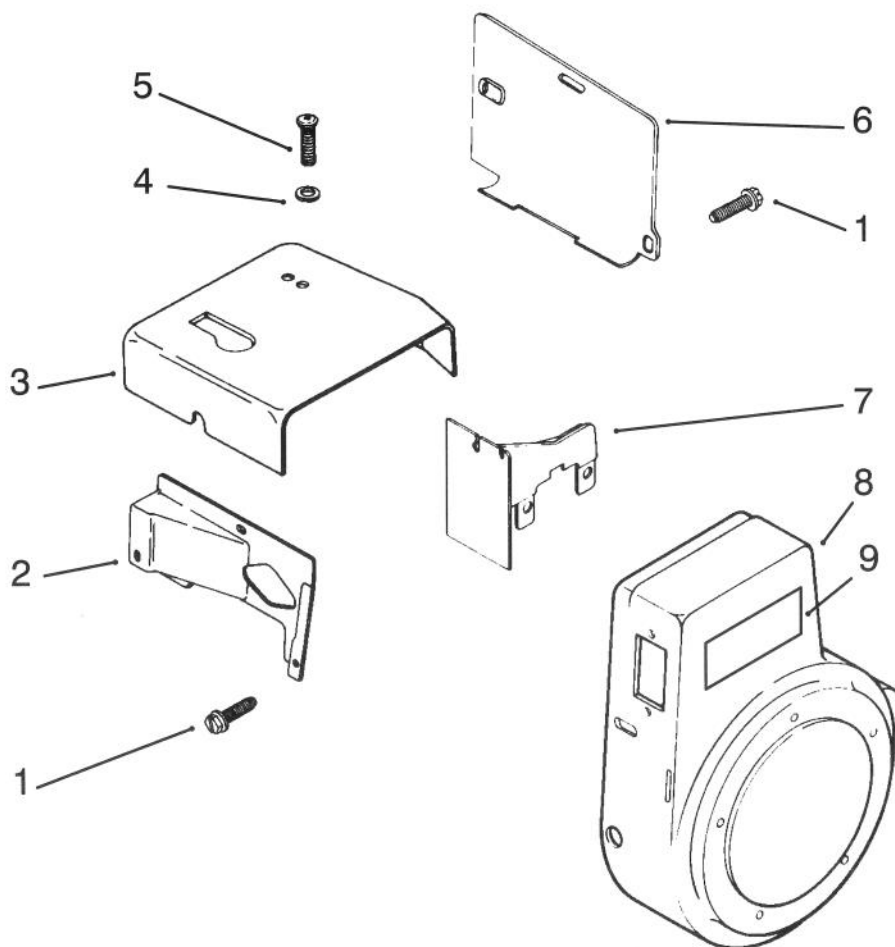

C-1559

BAFFLES AND SHROUDS

Ref. No.	Part No.	Description	No. Used
1	KH10413	Screw - Hex .Hd.	6
2	KH10279	Baffle - Side Air	1
3	KH10231	Baffle - Head	1
4	KH10567	Washer	1
5	KH10289	Screw - Pozidrive T.H.	3

Ref. No.	Part No.	Description	No. Used
6	KH10282	Baffle - Cylinder	1
7	KH10280	Baffle - Inner	1
8	KH10265	Housing - Blower	1
9	92-7281	Decal - HP	1

*Not Illustrated