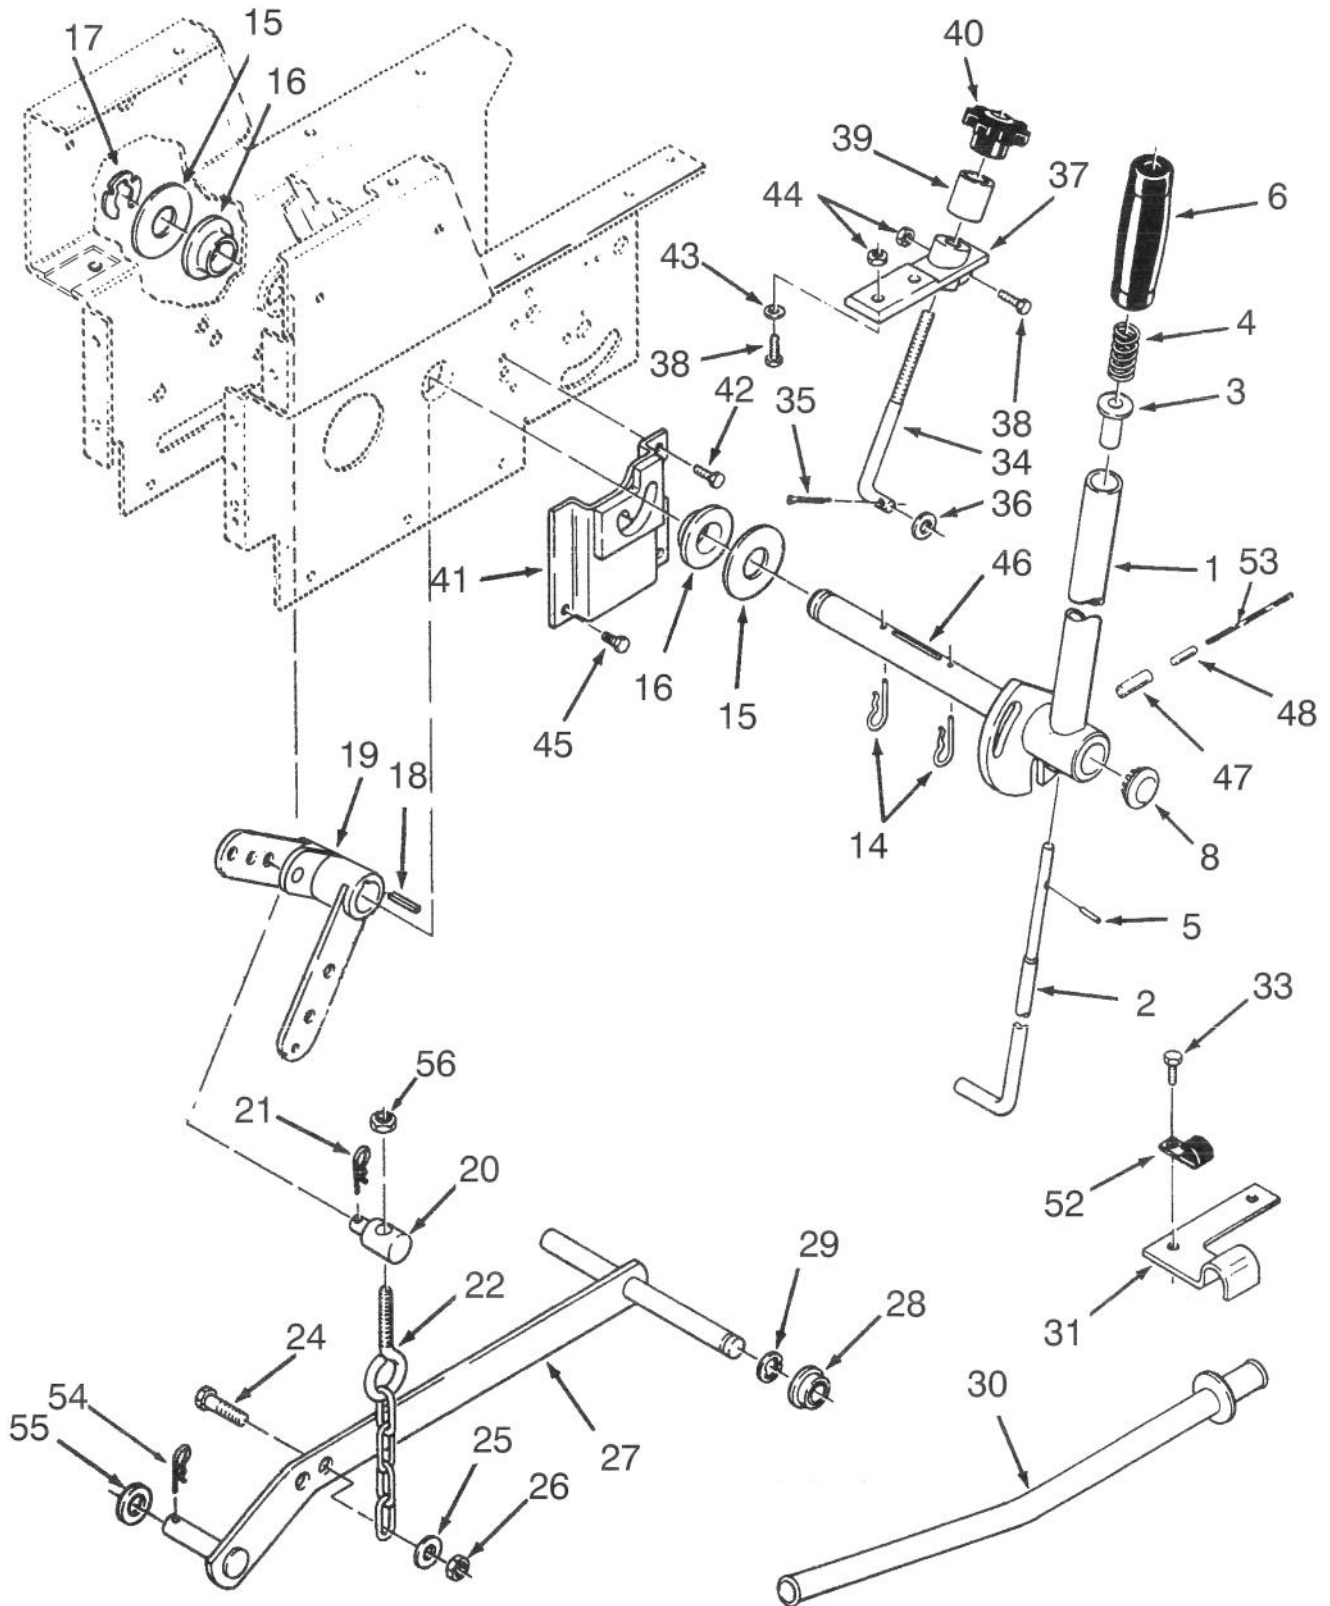

MANUAL LIFT LINKAGE

MANUAL LIFT LINKAGE

Ref. No.	Part No.	Description	No. Used	Ref. No.	Part No.	Description	No. Used
1	108563	Lever – Lift (Incl. Ref.# 46, 47, & 48)	1	30	105845	Tube – Rear Lift Cable	1
2	106257	Rod – Latch	1	31	108903	Clamp – Tube	1
3	8130	Retainer – Spring	1	33	3235-22	Bolt	2
4	3624	Spring	1	34	110653	Rod – Height Control	1
5	933148	Pin – Spirol	1	35	3272-10	Pin – Cotter	1
6	6542	Grip – Lift Lever	1	36	3256-5	Washer	1
8	4944	Button – Plug	1	37	106345	Casting – Height Control	1
14	933507	Pin – Cotter	2	38	322-5	Bolt	3
15	3256-30	Washer	3	39	106258	Sleeve	1
16	106269	Bushing	2	40	5280	Knob – Height Control	1
17	106414	Retainer	1	41	106411	Latch Bracket	1
18	1121	Key	1	42	9266944	Bolt	1
19	78-1550	Lever – Lift	1	43	3256-23	Washer	2
20	6739	Trunnion	1	44	3296-29	Nut	3
21	9335044	Pin – Cotter	1	45	926696	Bolt	2
22	106522	Chain – Lift	1	46	108565	Shaft	1
24	322-6	Bolt	1	47	32121-103	Pin – Spirol	1
25	3256-23	Washer	1	48	32121-25	Pin – Roll	1
26	3296-29	Nut	1	52	8830	Clamp	1
27	113445	Bar – Lift	1	53	111154	Wire – Lock	1
28	6229	Bearing	1	54	933505	Pin – Cotter	1
29	5701	Ring – Retaining	1	55	3256-26	Washer	1
				56	3296-39	Nut	1