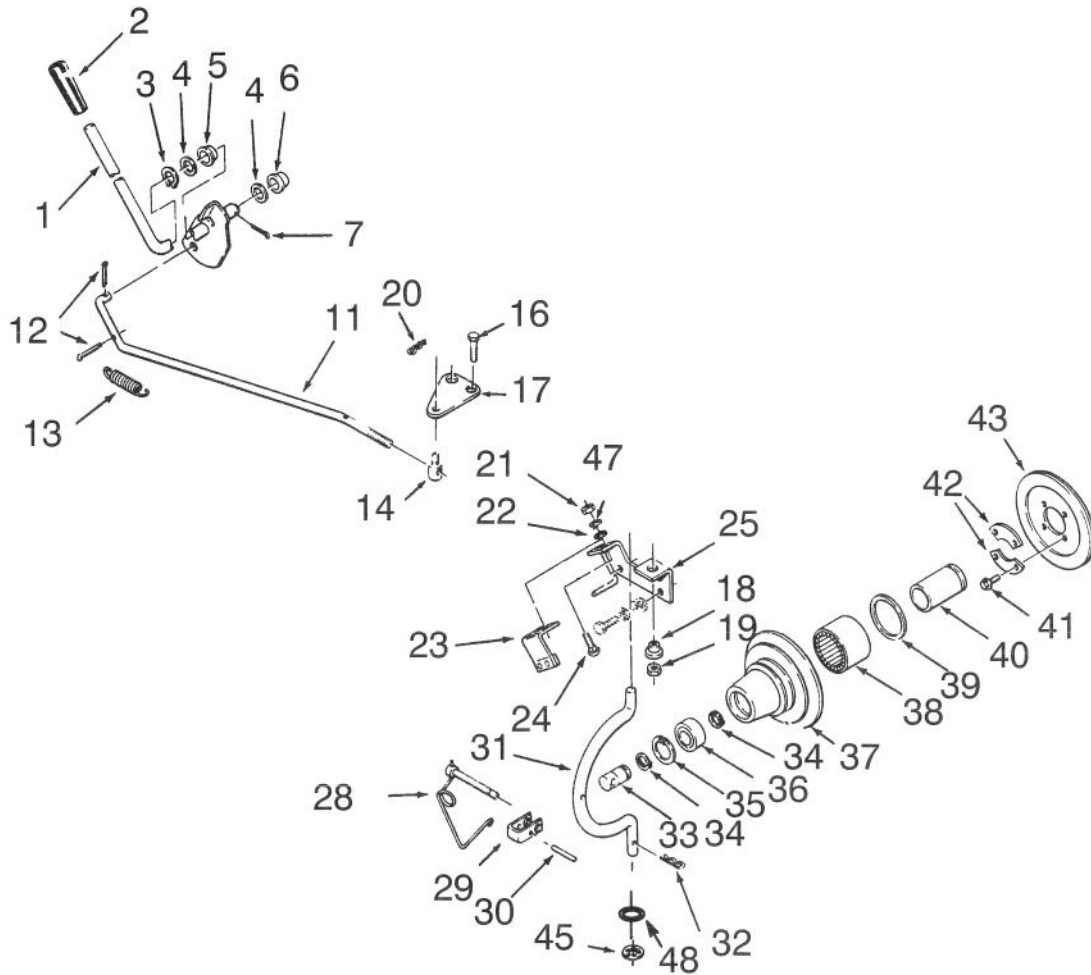

C-1500

PTO CLUTCH AND CONTROL

Ref. No.	Part No.	Description	No. Used
1	111234	Lever - PTO Clutch	1
2	9038	Grip	1
3	106649	Ring - Grip	1
4	3765	Washer - Shim	2
5	5666	Bushing - Nyliner	1
6	5983	Bushing	1
7	3272-10	Pin - Cotter	1
11	111052	Rod - PTO Clutch	1
12	3272-10	Pin - Cotter	2
13	103125	Spring	1
14	110656	Trunnion	1
16	323-7	Bolt	1
17	110669	Plate - PTO	1
18	104859	Spacer	1
19	3296-39	Nut	1
20	933505	Pin - Cotter	1
21	3218-1	Nut	2
22	3256-22	Washer	2
23	110665	Bracket - Engine	1
24	3229-25	Bolt - Carriage	2

Ref. No.	Part No.	Description	No. Used
25	111240	Bracket - Engine	1
28	111314	Pin - Locking	1
29	113107	Clevis	1
30	933274	Pin - Spirol	1
31	113108	Rod - PTO Housing	1
32	933506	Pin - Cotter	1
33	102872	Shaft - Stub	1
34	32120-72	Ring - Retaining	2
35	936032	Ring - Retaining	1
36	109842	Bearing - Ball	1
37	103478	Housing - Pulley	1
38	106769	Bearing - Needle	1
39	6663	Seal	1
40	6658	Race - Bearing	1
41	321-3	Bolt - Nylok	4
42	6659	Retainer	2
43	114881	Facing - Clutch Plate	1
45	106695	Push-On Ring	1
47	3253-3	Washer - Lock	1
48	3256-27	Washer	1