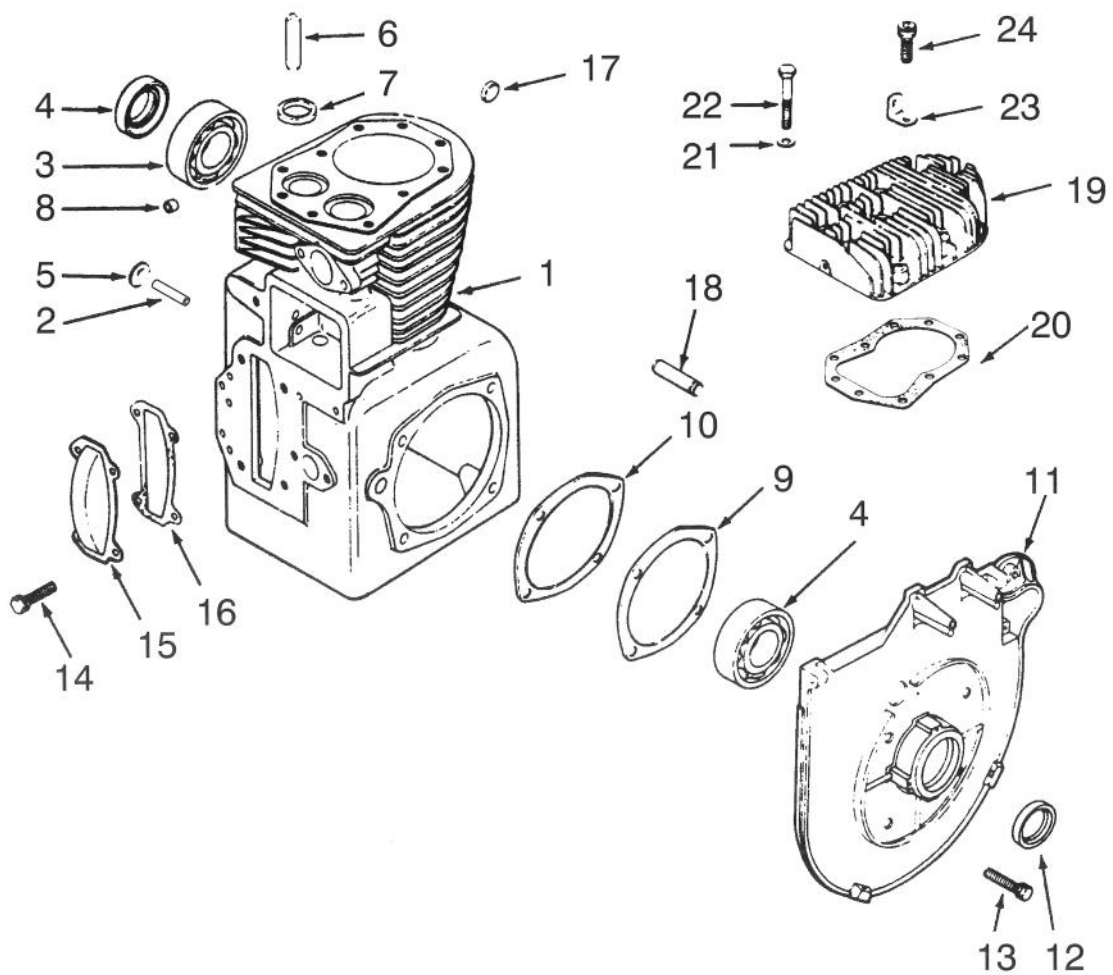

C-1561

CRANKCASE AND CYLINDER HEAD

Ref. No.	Part No.	Description	No. Used
1	92-7279	Short Block (Includes Crankshaft)	1
	92-7280	Miniblock (w/Out Crankshaft)	1
2	92-7258	Shaft - Governor Gear	1
3	KH10067	Ball Bearing	2
4	KH10269	Seal	1
5	KH10562	Plug	1
6	92-7259	Guide - Valve	2
7	KH10029	Insert - Exhaust Valve	1
8	KH10049	Bearing	1
9	KH10272	Gasket	1
10	KH10311	Gasket	1
11	KH10687	Plate - Bearing	1
12	KH10268	Seal	1

Ref. No.	Part No.	Description	No. Used
13	KH10549	Screw	4
14	KH10545	Screw	4
15	KH10661	Cover	1
16	KH10055	Gasket	1
18	KH10081	Shaft - Balance Gear	1
19	KH10261	Head - Cylinder	1
20	KH10700	Gasket	1
21	KH10145	Washer	9
22	KH10144	Screw	8
23	KH10312	Strap - Lifting	1
24	KH10290	Screw	1
*	KH10325	Set - Gasket w/ Seals	1
*	KH10258	Set - Gasket w/o Seals	1