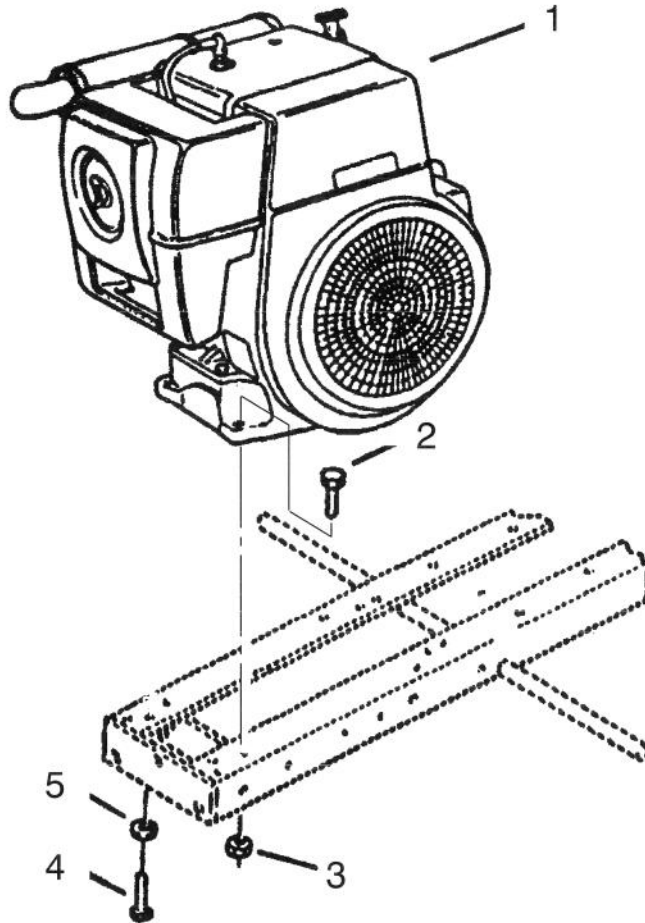

C-1481

ENGINE, KOHLER

Ref. No.	Part No.	Description	No. Used
1	92-1532	Engine - 14HP	1
2	323-8	Bolt	2
3	3296-39	Nut	2

Ref. No.	Part No.	Description	No. Used
4	323-6	Bolt	2
5	3253-21	Washer - Lock	1