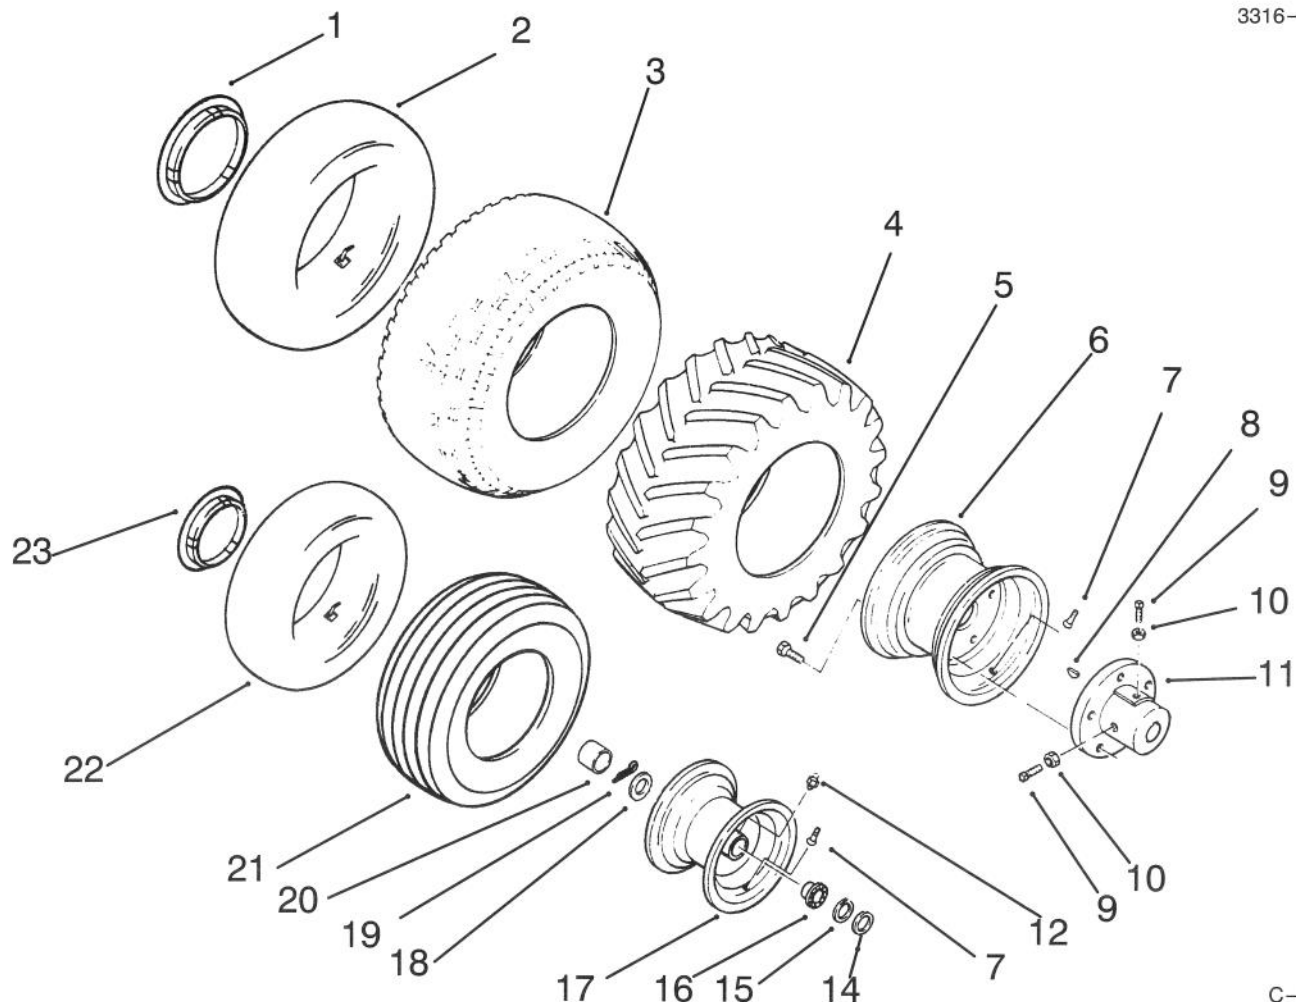

C-1499

WHEELS AND TIRES

Ref. No.	Part No.	Description	No. Used	Ref. No.	Part No.	Description	No. Used
1	114428	Logo - Hub Cap 12" (Opt.)	2	12	109500	Fitting - Grease	2
2	7007	Tube - Rear	2	14	5210	Washer - Shim .015	2
*	100291	Tube - Cleat Tires" (Opt.)	2	15	1278	Washer - Shim .050	4
3	116744	Tire - Turf Trac, Rear	2	16	110513	Bearing - Ball	4
4	7607	Tire - Cleat, Rear" (Opt.)	2	17	78-1660	Wheel Assembly - Front (Incl. Ref.# 7, 12, & 16)	2
5	83-2720	Bolt - Lug	10	18	111952	Washer - Special Hub Cap	2
6	111516	Wheel - Rear	2	19	3272-17	Pin - Cotter	2
7	5108	Stem - Valve	4	20	111951	Hubcap	2
8	937108	Key - Woodruff	2	21	117127	Tire - Turf Trac, Front	2
9	3243-5	Screw - Set	4	22	100079	Tube - Front	2
10	3218-3	Nut	4	23	114427	Logo - Hub Cap 6" (Opt.)	2
11	105763	Hub - Rear	2				

*Not Illustrated