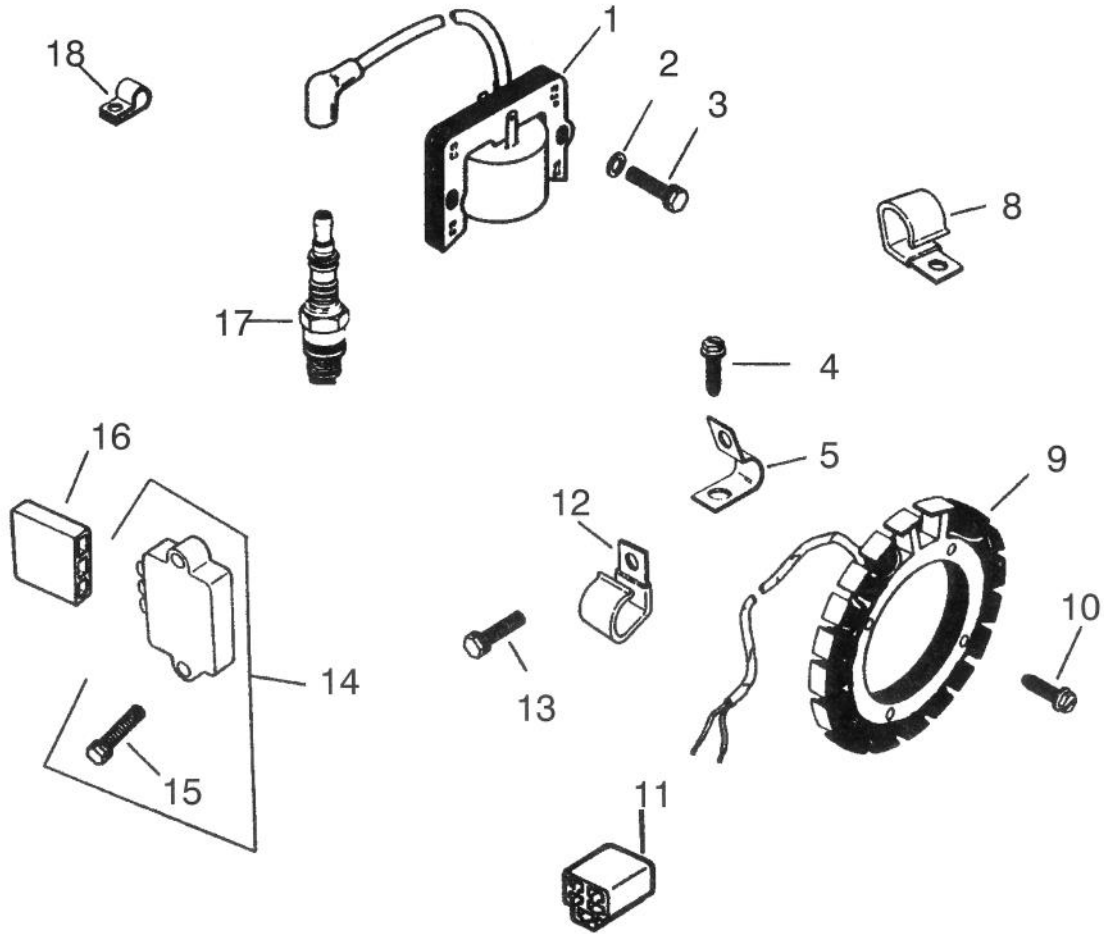

C-1493

IGNITION SYSTEM

Ref. No.	Part No.	Description	No. Used
1	KH10321	Module – Ignition	1
2	KH10570	Washer – Flat	1
3	KH10610	Screw	1
4	KH10606	Screw – Hex. Hd.	1
5	KH10618	Clip	1
8	92-7264	Clip	1
9	KH10091	Kit – Stator 15 am (Incl. Ref.#8)	1
10	KH10605	Screw – Pozidrive	4
11	KH10345	Connector	1
12	KH10344	Clip	1

Ref. No.	Part No.	Description	No. Used
13	KH10545	Screw	1
14	KH10673	Regulator – Rectifier	2
15	92-7266	Screw	2
16	KH10082	Connector	1
17	92-7265	Plug – Spark	1
18	KH10010	Clip – Hi-Tension	1
*	KH10313	Lead – Violet, Regulator Rectifier to Connector	1
*	KH10315	Lead – Wire, Module to Connector	1