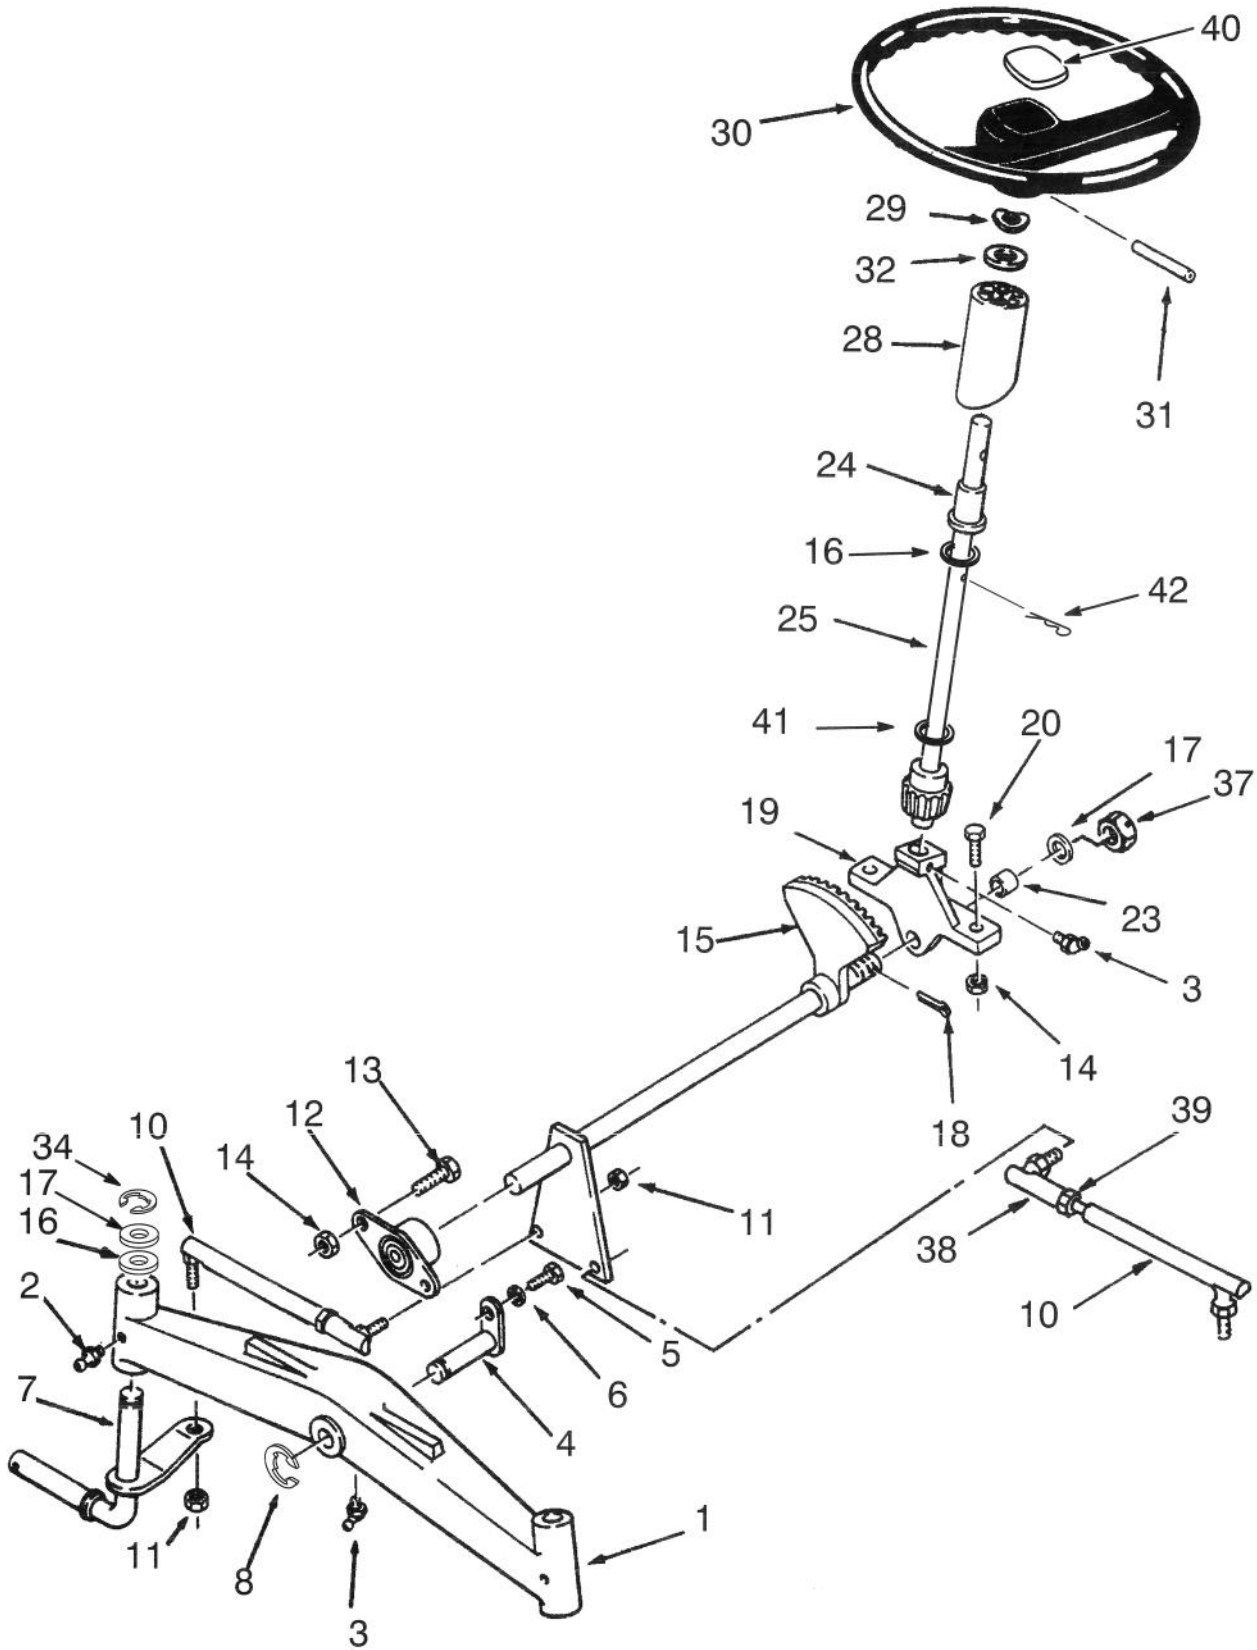

FRONT AXLE AND STEERING

FRONT AXLE AND STEERING

Ref. No.	Part No.	Description	No. Used	Ref. No.	Part No.	Description	No. Used
1	5638	Axle - Front	1	19	88-2710	Support - Steering	1
2	302-5	Fitting - Grease	2	20	323-9	Bolt	2
3	1481	Fitting - Grease, 45°	2	23	6397	Bearing	1
4	6216	Pin & Plate	1	24	109189	Bearing	1
5	322-1	Bolt	1	25	92-4987	Steering Shaft Assembly	1
6	3253-4	Washer - Lock	1	28	113443	Tube - Steering	1
7	113381	Spindle - Front, LH	1	29	7896	Washer - Bowed	1
*	113382	Spindle - Front, RH	1	30	76-1420	Steering Wheel (Incl. Ref. #40)	1
8	5618	Ring - Retaining	1	31	32121-111	Pin - Spirol	1
10	78-2900	Tie Rod Assembly (Incl. Ref. # 38 & 39)	2	32	109262	Washer - Special	2
11	9156934	Nut	4	34	32120-93	Ring - Retaining	2
12	6472	Bearing - Flanged	1	37	32136-5	Nut - Slotted	1
13	323-6	Bolt	2	38	78-2920	Joint - Ball	1
14	3296-39	Nut - Lock	4	39	915002	Nut	1
15	78-2880	Shaft	1	40	78-0370	Insert	1
16	5210	Washer - Shim	6	41	237-69	"O"Ring	1
17	1278	Washer - Shim	3	42	3272-21	Pin - Cotter	1
18	3272-19	Pin - Cotter	1				

*Not Illustrated