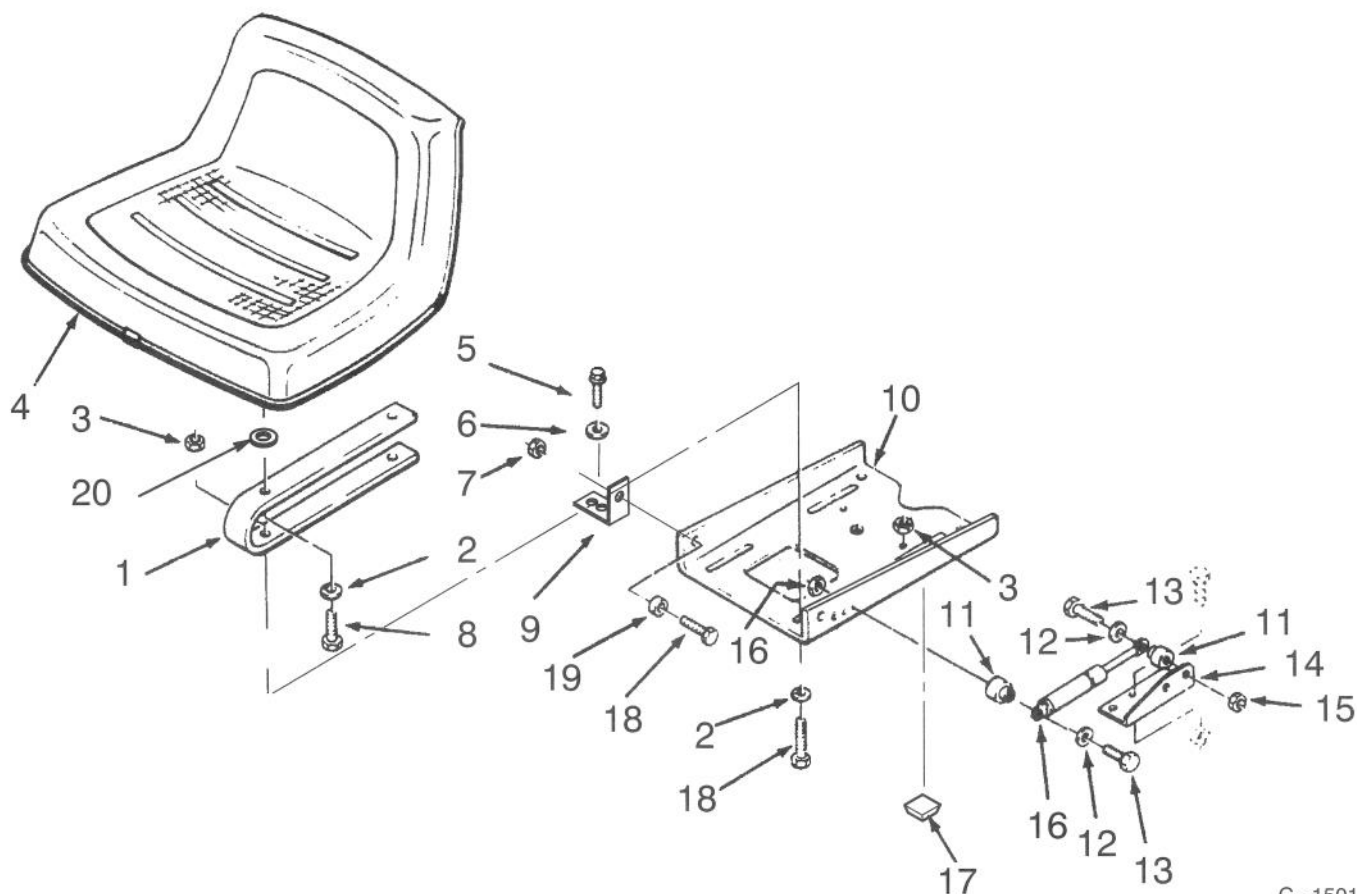

C-1501

SEAT

Ref. No.	Part No.	Description	No. Used
1	110920	Spring - Seat	2
2	3253-4	Washer - Lock	12
3	3296-29	Nut	6
4	79-0670	Seat	1
5	913464	Bolt	4
6	3256-23	Washer	8
7	3296-29	Nut	2
8	322-5	Bolt	4
9	105524	Bracket - Pivot	2
10	78-2990	Plate - Seat Pivot	1

Ref. No.	Part No.	Description	No. Used
11	114344	Spacer	2
12	3256-22	Washer	2
13	321-8	Bolt	2
14	114345	Bracket	1
15	3296-42	Nut	2
16	114343	Spring - Gas	1
17	111071	Bumper	2
18	322-4	Bolt	6
19	105503	Bushing	2
20	109989	Spacer	4

*Not Illustrated