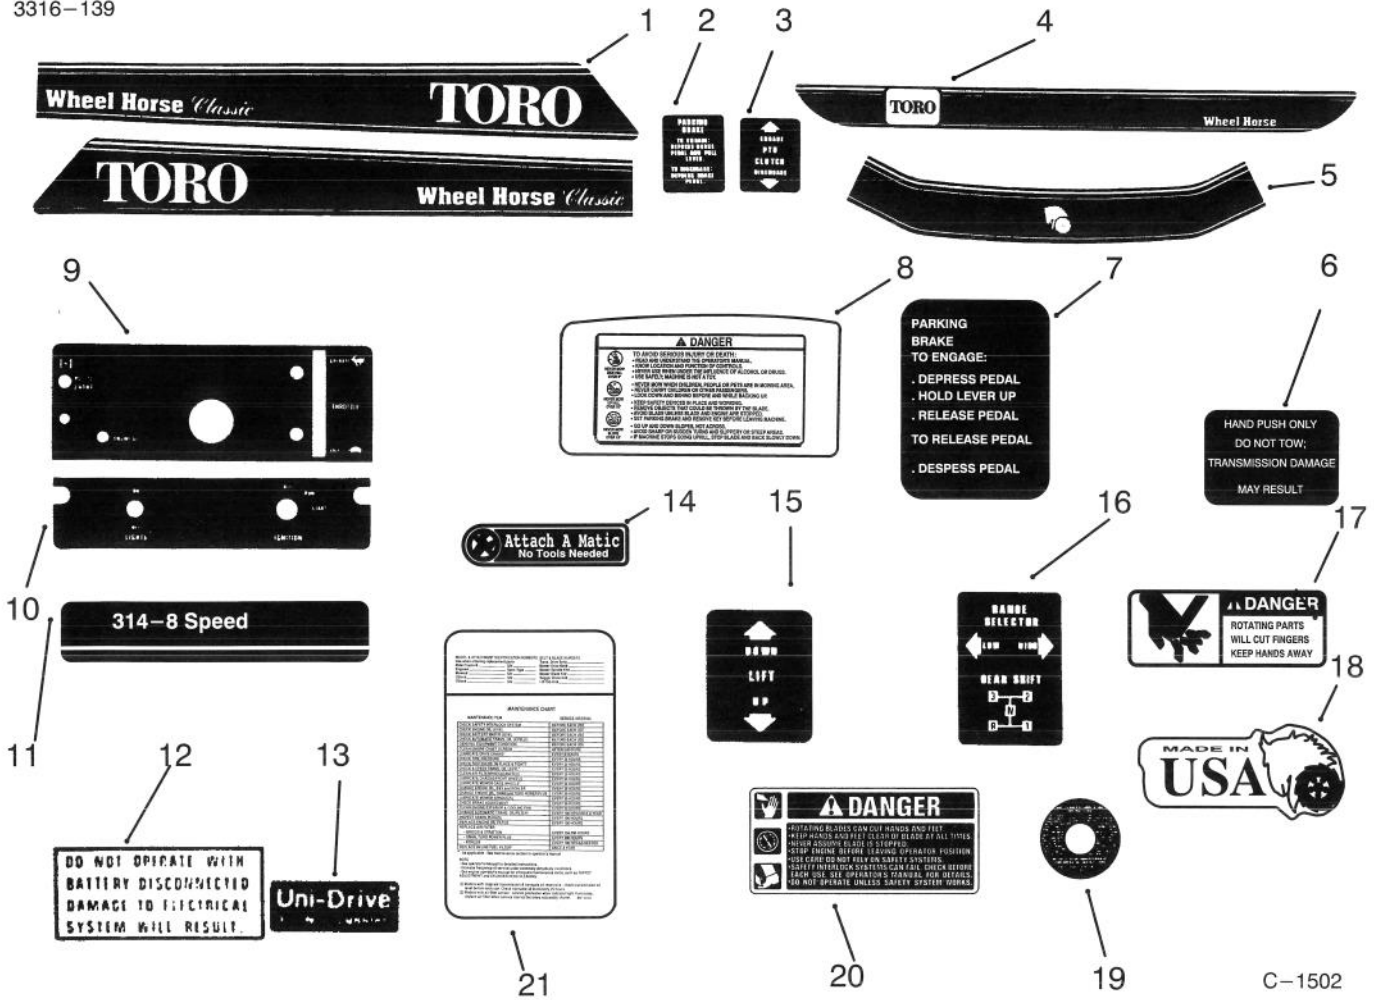

DECALS

Ref. No.	Part No.	Description	No. Used
1	79-4460	Decal - Hood RH	1
	79-4450	Decal - Hood LH	1
2	111510	Decal - Parking Brake	1
3	111960	Decal - PTO Clutch	1
4	117760	Decal - Rear Fender	1
5	117509	Decal - Front Hood	1
6	116446	Decal - Do Not Toe	1
7	116445	Decal - Parking Brake	1
8	88-0020	Decal - Rear Hood Danger	1
9	119190	Decal - Lower Dash	1
10	119220	Decal - Switch Plate	1
11	92-1530	Decal - 314-8-Speed	2

Ref. No.	Part No.	Description	No. Used
12	111926	Decal - Electrical System	1
13	104955	Decal - Unidrive	1
14	115197	Decal - Attach-A-Matic	1
15	112168	Decal - Lift	1
16	111534	Decal - Hi-Low Shift	1
17	88-2790	Decal - Danger	1
18	117242	Decal - Made in U.S.A.	1
19	KH10191	Decal - Air Cleaner/Lub	1
20	79-0370	Decal - Danger	1
21	88-3200	Decal - Maintenance	1
*	92-0982	Loose Parts Package	1

C-1502