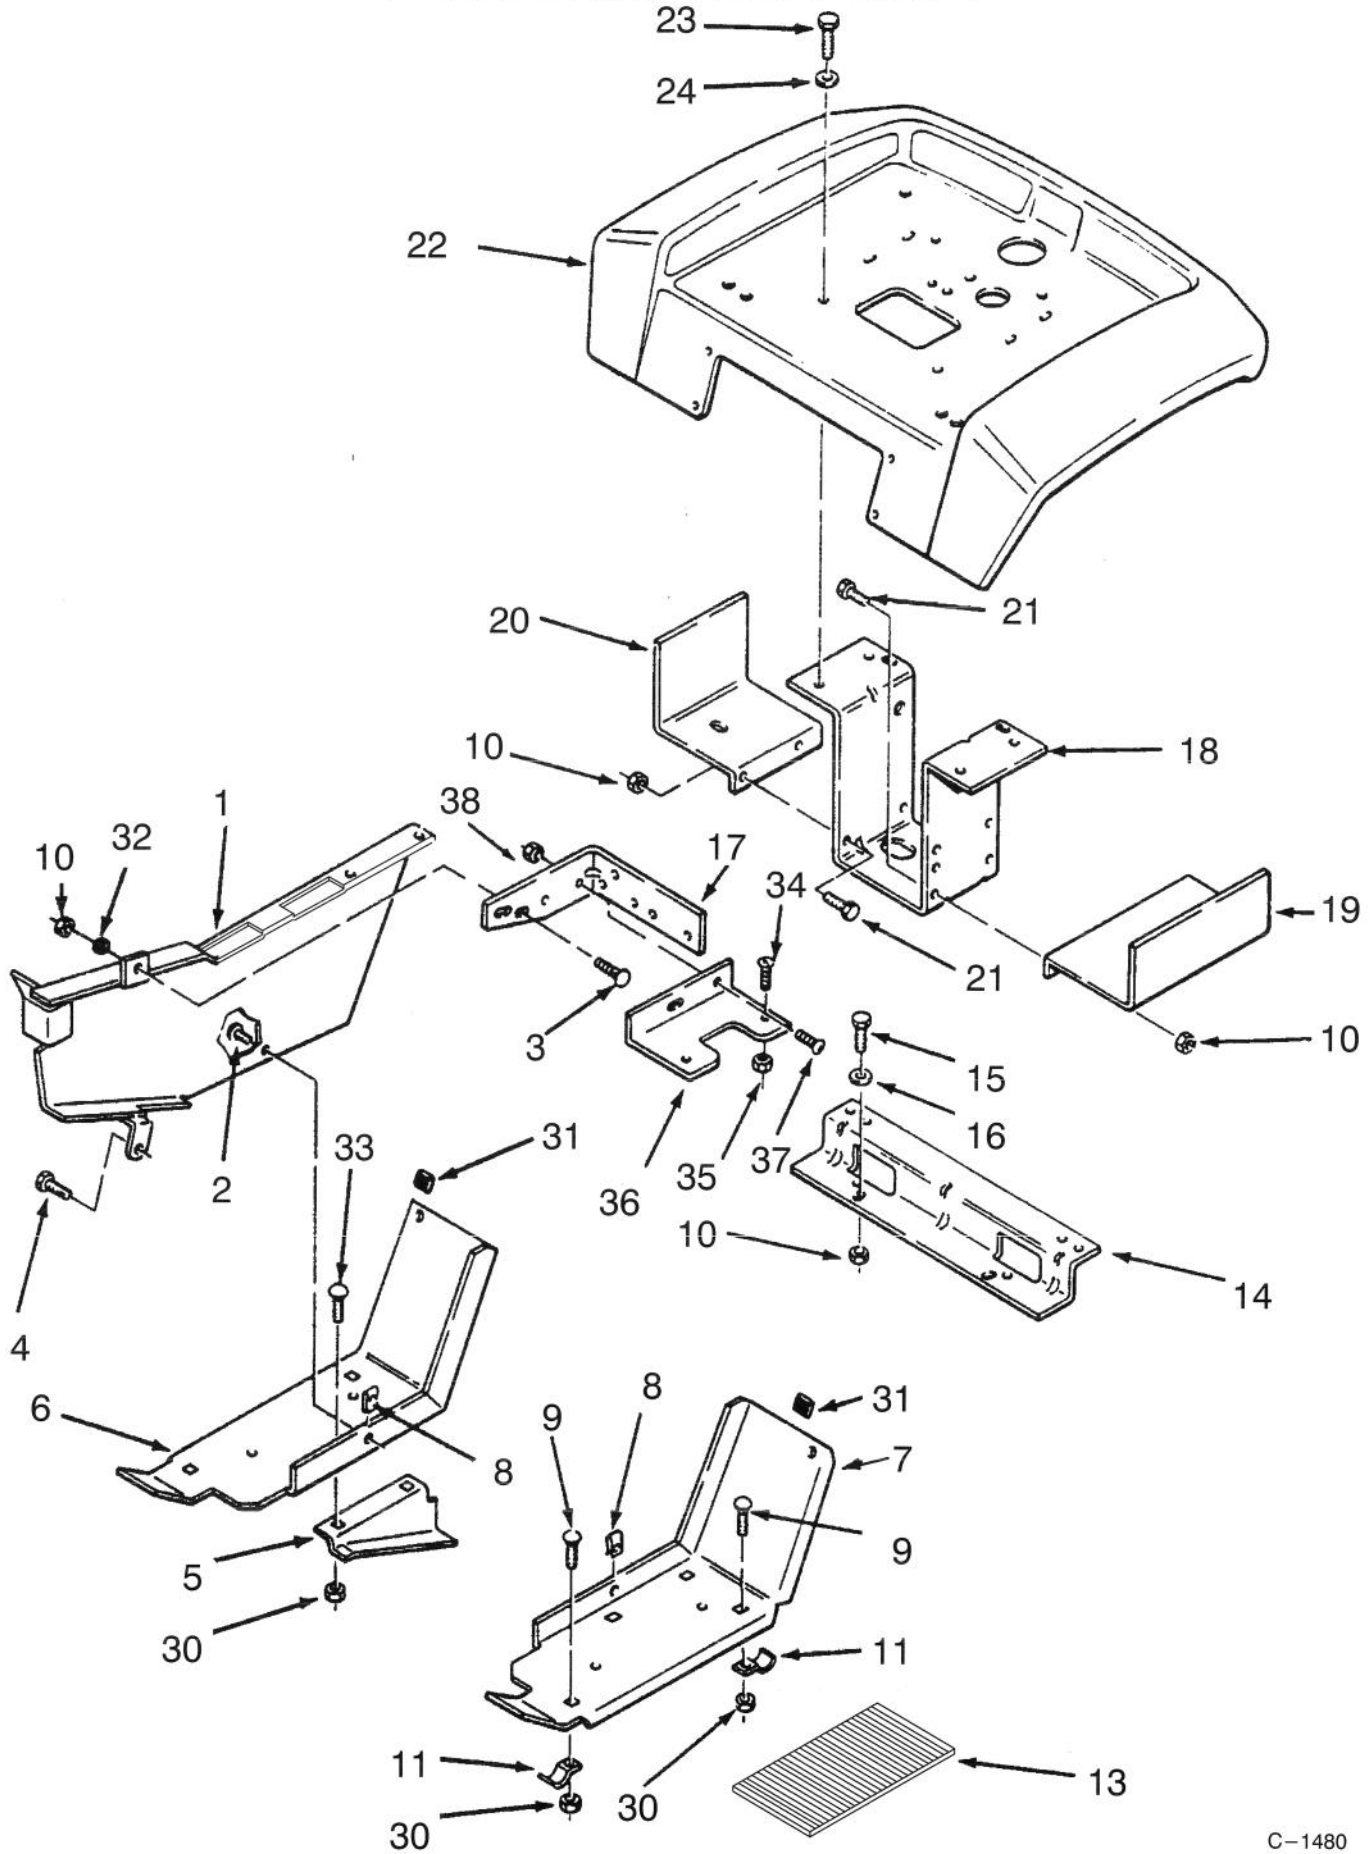

FENDER AND SUPPORTS

FENDER AND SUPPORTS

Ref. No.	Part No.	Description	No. Used
1	107975	Guard – Belt	1
2	9108372	Screw	2
3	116000	Bolt – Carriage	1
4	9266944	Bolt	1
5	106352	Guard – Lower Belt	1
6	106222	Footrest – RH	1
7	106223	Footrest – LH	1
8	107069	Clip	3
9	116000	Bolt – Carriage	6
10	3296-29	Nut	7
11	7456	Clamp	4
13	110636	Pad – Footrest	2
14	107951	Bracket – Fender Front	1
15	322-3	Bolt	2
16	3256-23	Washer	2
17	109554	Bracket – Belt Guard	1

Ref. No.	Part No.	Description	No. Used
18	79-4990	Bracket – Fender Support	1
19	108464	Support – Fuel Tank, LH	1
20	106236	Support – Fuel Tank, RH	1
21	322-3	Bolt	4
22	110960	Fender	1
23	9266944	Bolt	4
24	920008	Washer	4
30	3296-29	Nut	6
31	111071	Bumper	2
32	108457	Nut – Push	1
33	118620	Bolt – Carriage	2
34	9107944	Screw – Machine	2
35	9157404	Nut	4
36	117331	Holder – Fuse	1
37	321-4	Bolt	2
38	3296-42	Nut	1

*Not Illustrated