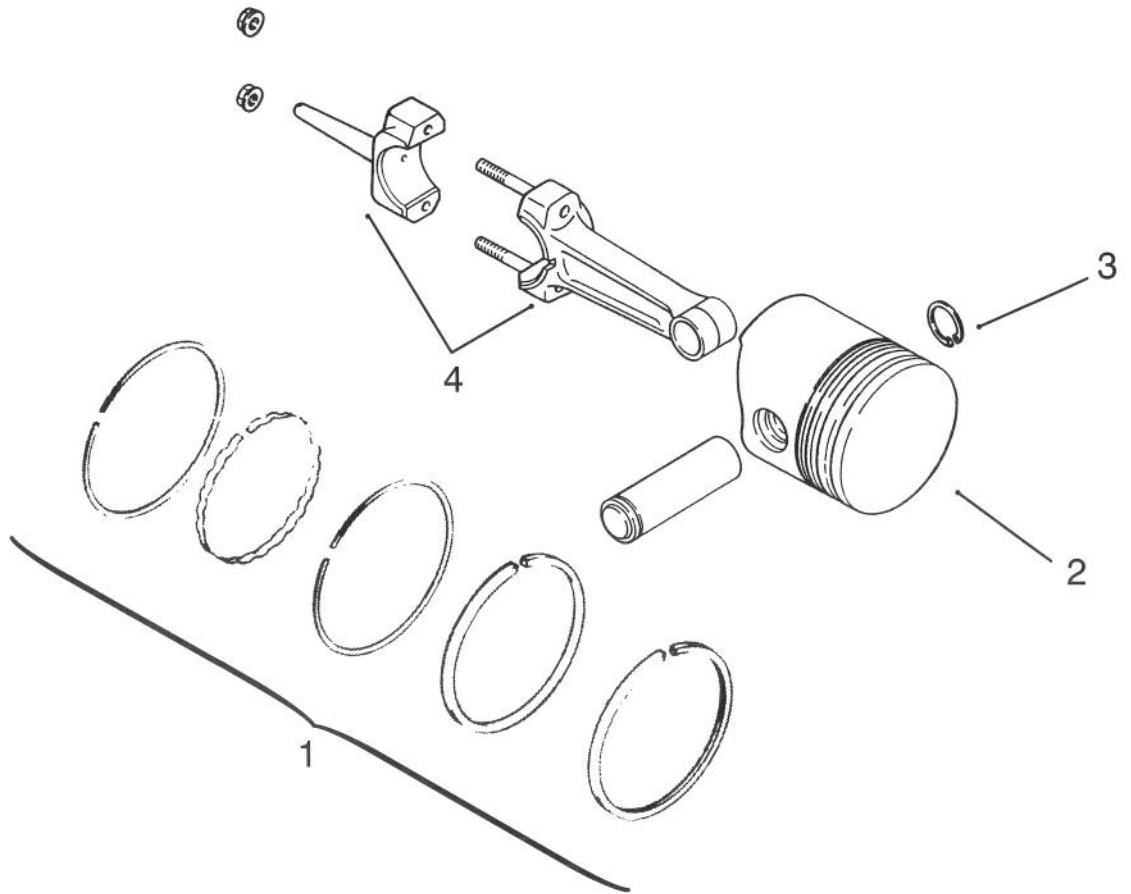

C-1563

PISTON AND RINGS

Ref. No.	Part No.	Description	No. Used
1	92-7273	Set - Ring, Std. & .003	1
*	92-7274	Set - Ring .010	1
*	92-7275	Set - Ring .020	1
*	92-7276	Set - Ring .030	1
2	92-7268	Piston w/Ring Set Std.	1
*	92-7269	Piston w/Ring Set .003	1

Ref. No.	Part No.	Description	No. Used
*	92-7270	Piston w/Ring Set .010	1
*	92-7271	Piston w/Ring Set .020	1
*	92-7272	Piston w/Ring Set .030	1
3	KH10262	Retainer - Piston Pin	2
4	92-7267	Rod - Connecting Std.	1
*	KH10695	Rod - Connecting .010	1