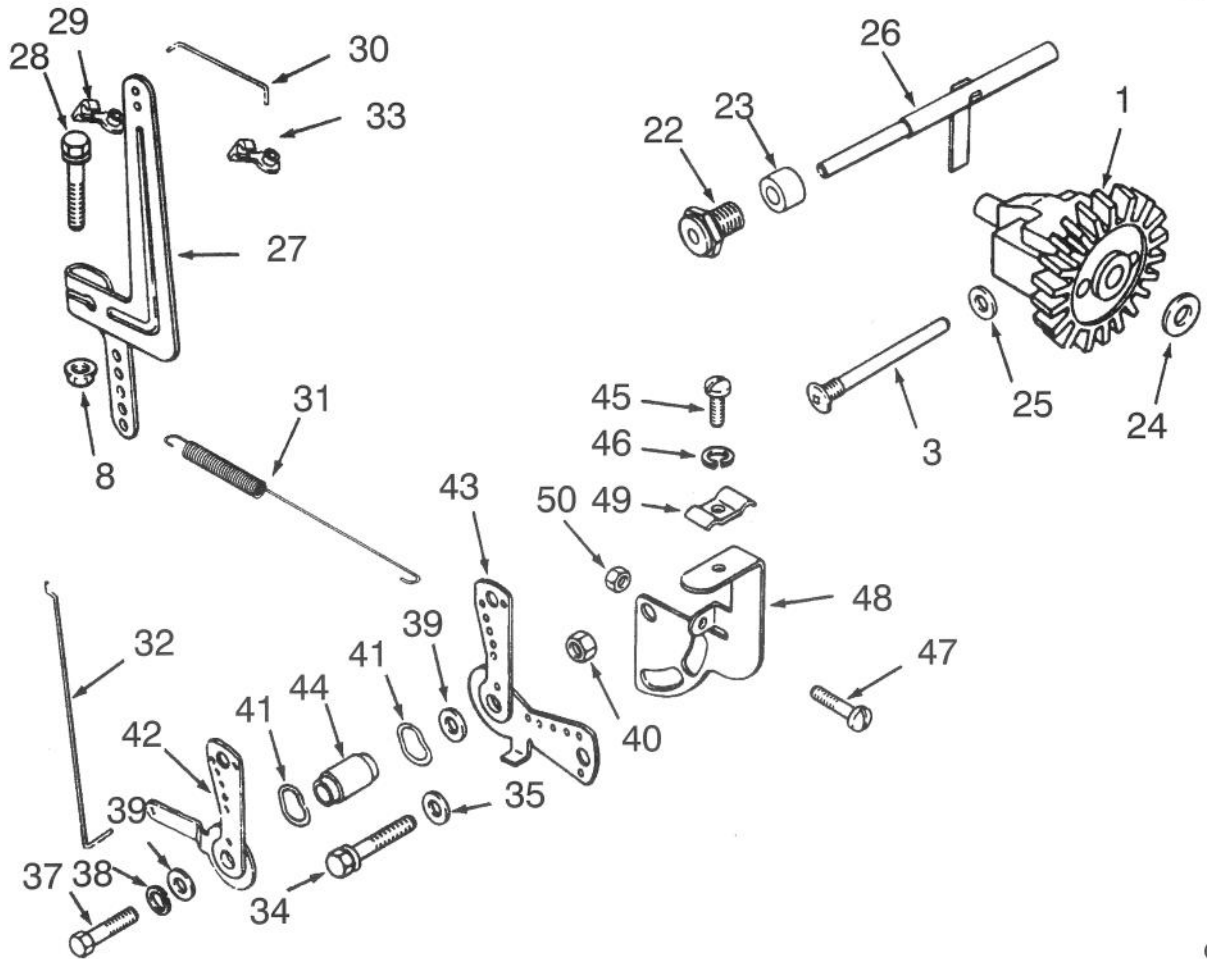

C-1565

GOVERNOR LINKAGE

Ref. No.	Part No.	Description	No. Used
1	KH10660	Kit – Governor Gear (Incl. Ref.# 24)	1
3	KH10035	Pin – Governor Stop	1
8	KH10629	Nut – Pal	1
22	KH10070	Bushing	1
23	KH10585	Spacer	1
24	KH10087	Washer	1
25	KH10136	Washer	1
26	92-7262	Kit – Governor Cross Shaft	1
27	KH10295	Lever – Governor	1
28	KH10626	Screw	1
29	92-7254	Bushing	1
30	KH10701	Linkage (Governor to Carb.)	1
31	KH10296	Spring (Governor to Carb.)	1
32	KH10287	Linkage – Choke (Carb. to Choke Shaft)	1
33	92-7253	Bushing	1
34	KH10545	Screw	1

Ref. No.	Part No.	Description	No. Used
35	KH10570	Washer	1
37	KH10600	Screw	1
38	KH10599	Washer – Lock	1
39	KH10569	Washer	1
40	KH10624	Nut	1
41	KH10152	Washer	2
42	KH10293	Lever – Choke Control	1
43	KH10294	Lever – Throttle Control	1
44	KH10302	Space	1
45	KH10605	Screw	1
46	KH10695	Washer	1
47	KH10040	Screw	1
48	KH10303	Bracket – Clutch Control	1
49	KH10308	Clamp	1
50	KH10619	Nut	1
*	92-7263	Choke Lever Assembly (Incl. Ref. #37 thru 44)	1