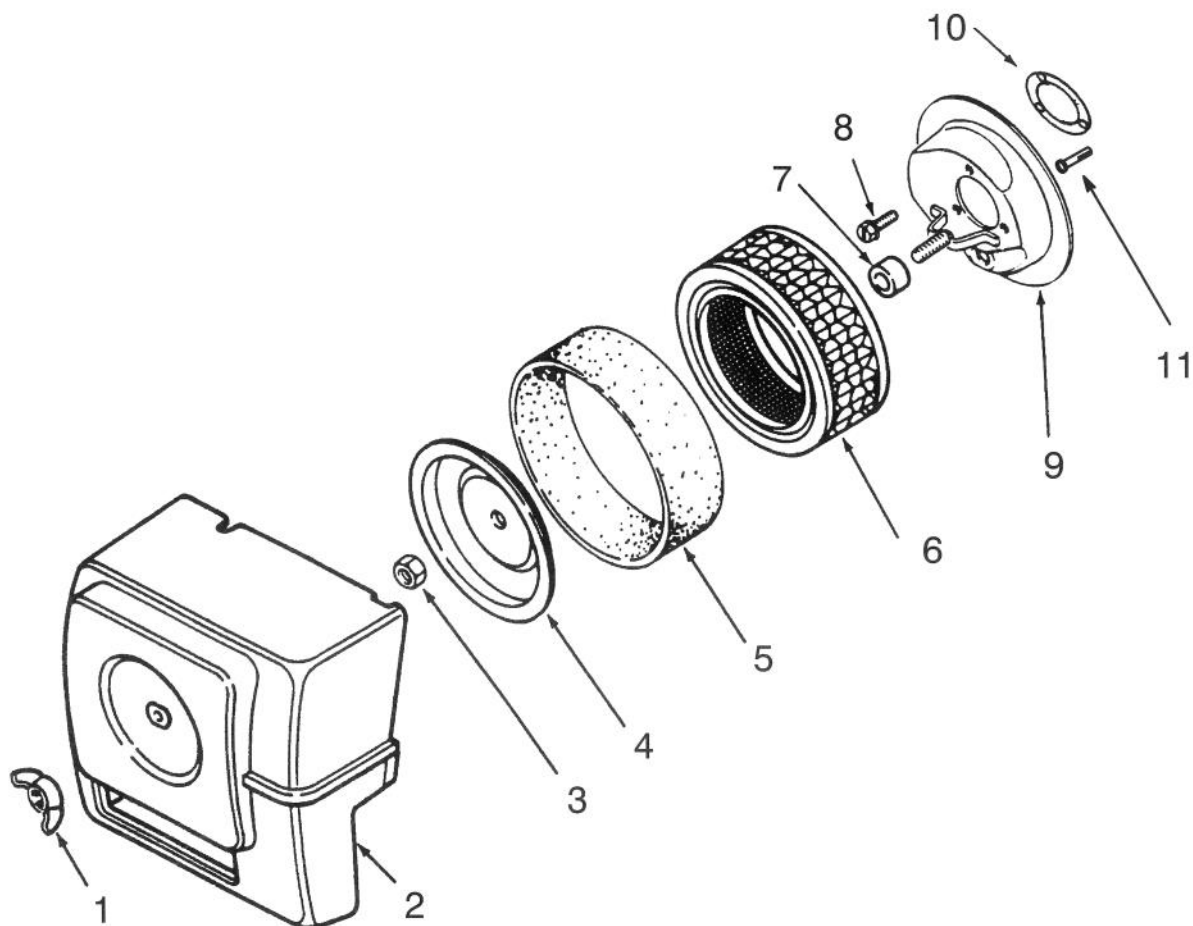

*Not Illustrated

C-1481

ENGINE, KOHLER

Ref. No.	Part No.	Description	No. Used
1	92-1532	Engine - 14HP	1
2	323-8	Bolt	2
3	3296-39	Nut	2

Ref. No.	Part No.	Description	No. Used
4	323-6	Bolt	2
5	3253-21	Washer - Lock	1