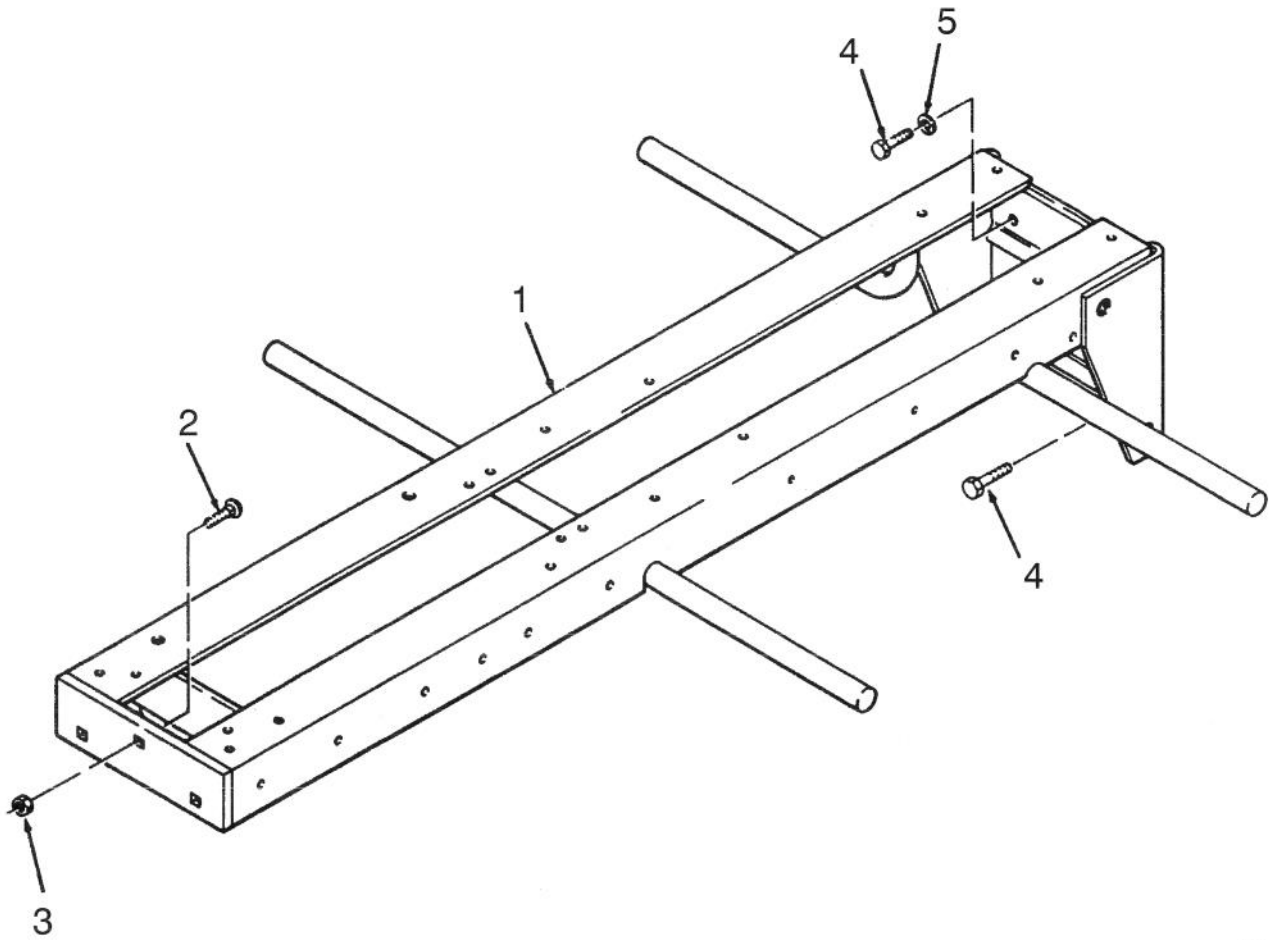

MODEL NO. 73400-3900001 & UP

PARTS
CATALOG

WHEEL HORSE[®]
314-8 Garden Tractor

D

Tech. Public

C-1471

FRAME

Ref. No.	Part No.	Description	No. Used
1	78-2680	Frame	1
2	3231-25	Bolt - Carriage	3
3	3296-39	Nut	3