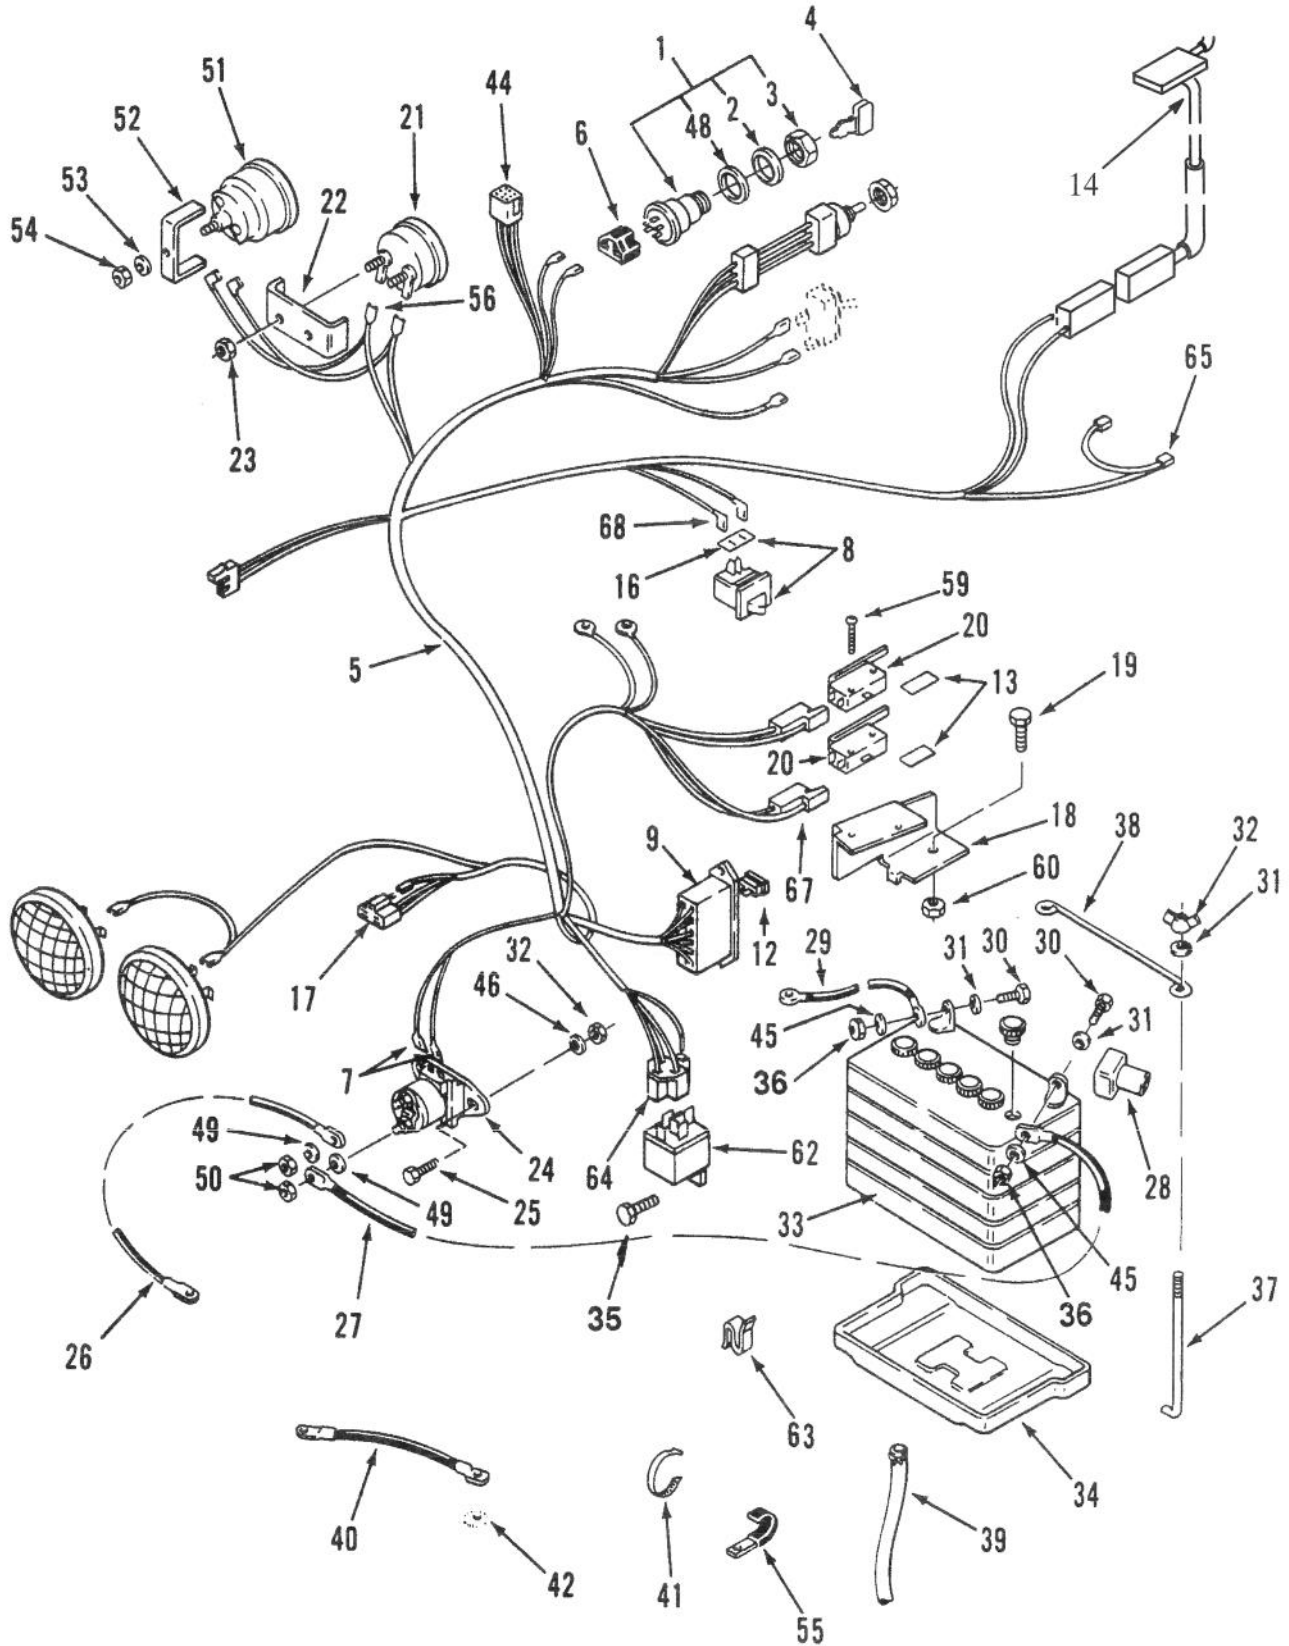

ELECTRICAL SYSTEM

ELECTRICAL SYSTEM

Ref. No.	Part No.	Description	No. Used	Ref. No.	Part No.	Description	No. Used
1	116338	Switch – Ignition	1	30	321-4	Bolt	2
	111216	Switch – Ignition	1	31	3256-22	Washer	4
2	920160	Washer – Intl. T	1	32	116497	Nut	4
3	101884	Nut – Special	1	33	104962	Battery	1
4	62-7770	Key – Ignition, Padded	1	34	106948	Tray – Battery	1
5	79-3590	Harness Assy – Wiring	1		9107944	Screw	1
6	104926	Switch – Connector Body			32146-7	Nut	2
		Ignition, Part of 5	1	37	113969	Hook – Battery Hold Down	2
7	518105	Terminal – Part of 5	1	38	113010	Hold Down – Battery	1
8	103480	Switch – Clutch Interlock		39	114720	Tube – Drain	1
		(Incl. Ref.# 16)	1	40	109910	Cable – Ground	1
9	120930	Body – Fuse, Part of 5	1	41	100571	Tie – Cable	1
12	109355	Fuse 15 Amp ATO or ATC	1	42	3254-2	Washer – Intl. T	1
	109102	Fuse 25 Amp ATO or ATC	1	44	102651	Terminal – Female Part of 5	8
	NN10277	Fuse 30 Amp ATO or ATC	1	45	3253-3	Washer – Lock	4
13	111642	Barrier – Switch Insulator	2	48	920262	Washer – Special	1
14	38-1420	Switch – Seat	1	49	3253-3	Washer – Lock	2
16	110502	Shield – Dirt	1	50	3218-1	Nut	2
17	112185	Body – Connector, Part of 5	1	51	78-0020	Meter – Hour	
18	115411	Support – Switch	1			(Incl. Ref.# 52-54)	1
19	926671	Bolt	1	52	114017	Clamp – Steel	1
20	111332	Switch – PTO Interlock	2	53	920120	Washer – Lock	1
21	79-0060	Voltmeter	1	54	915962	Nut – Hex	1
22	78-0080	Clamp – Voltmeter, Back	1	55	8830	Clip	1
23	5924	Nut	2	59	910478	Screw	2
24	47-1910	Solenoid	1	60	915732	Nut	2
25	960152	Bolt – Whizlock	2	62	116397	Relay	1
26	111069	Cable – Solenoid To Starter	1	63	519337	Clip – Cable	1
27	111074	Cable – Battery, Positive	1	64	518105	Terminal – Part of 5	1
28	109553	Cover – Terminal	1	65	6921	Terminal – Part of 5	1
29	111069	Cable – Battery, Negative	1	68	518077	Terminal – Part of 5	2