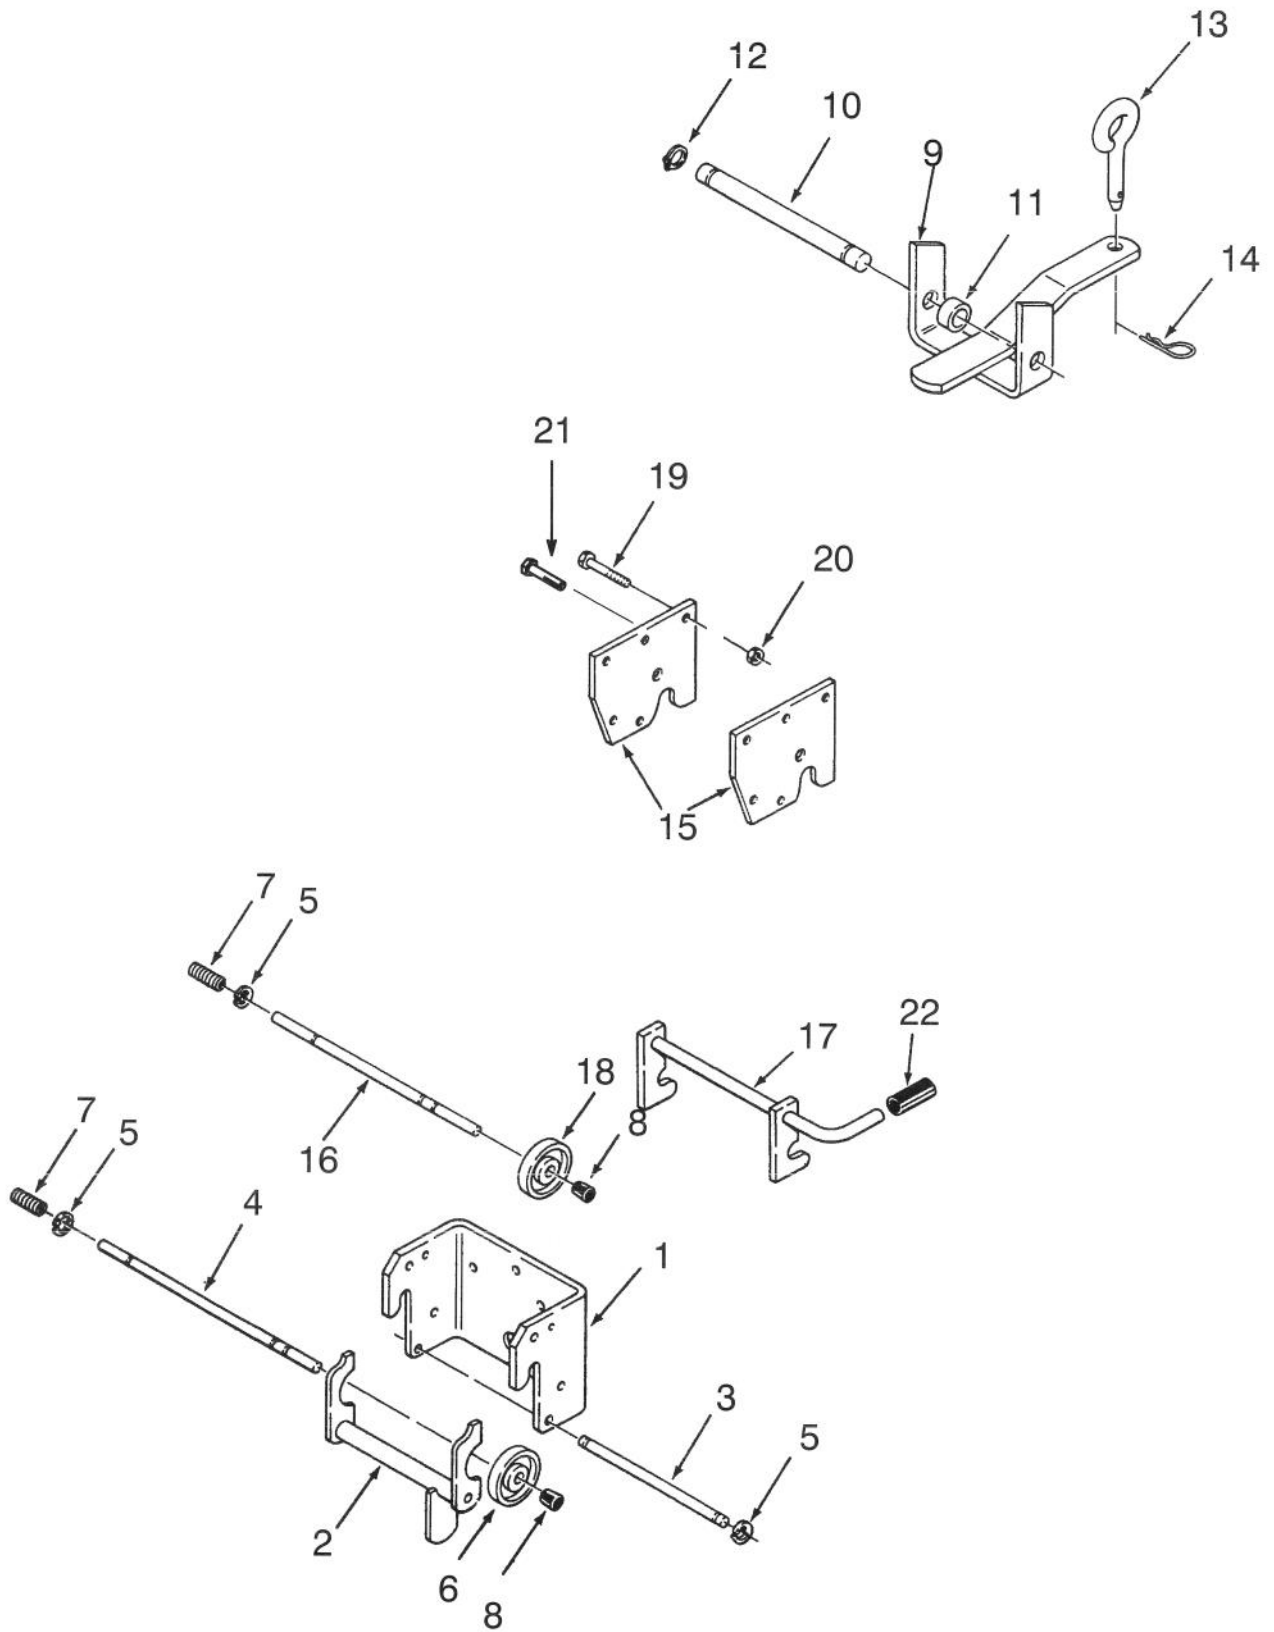

HITCHES

HITCHES

Ref. No.	Part No.	Description	No. Used
1	101711	Housing – Front Hitch	1
2	105859	Latch – Front Hitch	1
3	101750	Rod	1
4	101751	Rod – Front Hitch Lock	1
5	105797	Ring – Retaining	8
6	101707	Lock	1
7	8616	Spring	2
8	105316	Cap – Lock Rod	2
9	1644	Hitch – Drawbar	1
10	105269	Shaft–Drawbar Hitch	1
11	9791204	Spacer	2

Ref. No.	Part No.	Description	No. Used
12	5618	Ring – Retaining	2
13	106634	Pin – Hitch	1
14	933505	Pin – Cotter	1
15	102644	Plate – Mid Hitch	2
16	117940	Rod – Mid Hitch Lock	1
17	117930	Latch – Mid Hitch	1
18	83-6520	Rod – Lock	1
19	3251-25	Bolt	3
20	3296-39	Nut	5
21	323-7	Bolt	2
22	9038	Grip	1