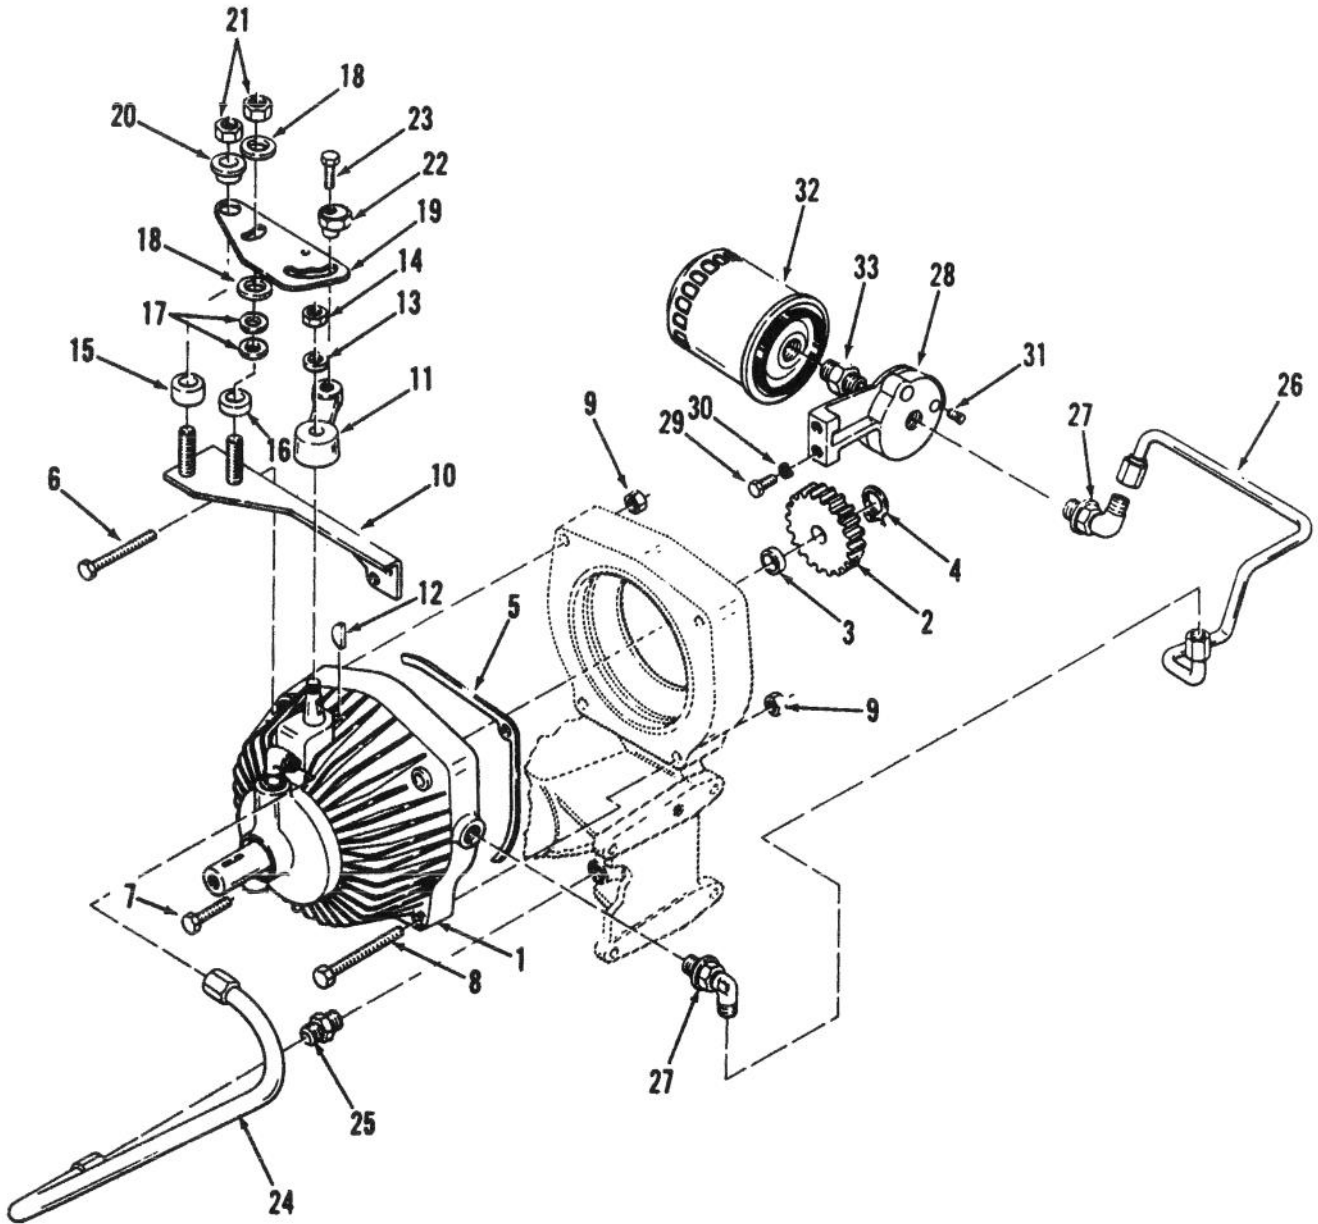

TRANSAXLE HYDRAULIC SYSTEM

TRANSAXLE HYDRAULIC SYSTEM

Ref. No.	Part No.	Description	No. Used	Ref. No.	Part No.	Description	No. Used
1	108368	Pump & Motor	1	19	108333	Cam – Speed Control	1
2	109751	Gear 20 Tooth	1	20	100309	Spacer	1
3	108366	Spacer – Drive Gear	1	21	108881	Nut – Lock	2
4	32120-64	Ring – Retaining	1	22	106661	Cam – Eccentric	1
5	108319	Gasket	1	23	322-5	Bolt	1
6	323-25	Bolt	2	24	111217	Tube – Suction	1
7	908040	Bolt	1	25	108364	Fitting (With 973620 O-Ring)	1
8	323-26	Bolt	1	26	79-5020	Tube Assembly	1
9	3296-39	Nut	4	27	108365	Elbow (With 973370 O-Ring)	4
10	108329	Plate – Control	1	28	108323	Base – Oil Filter	1
11	108325	Speed Control	1	29	322-3	Bolt	2
12	3257-24	Key – Woodruff	1	30	3253-4	Washer – Lock	2
13	3296-26	Washer	1	31	281-10	Plug – NPT	1
14	3296-23	Nut	1	32	79-5270	Filter – Oil	1
15	108326	Spacer – Pivot, Long	1	33	5991	Fitting	1
16	108327	Spacer – Friction, Short	1				
17	100365	Washer – Spring Disc	2				
18	100305	Washer – Friction	2