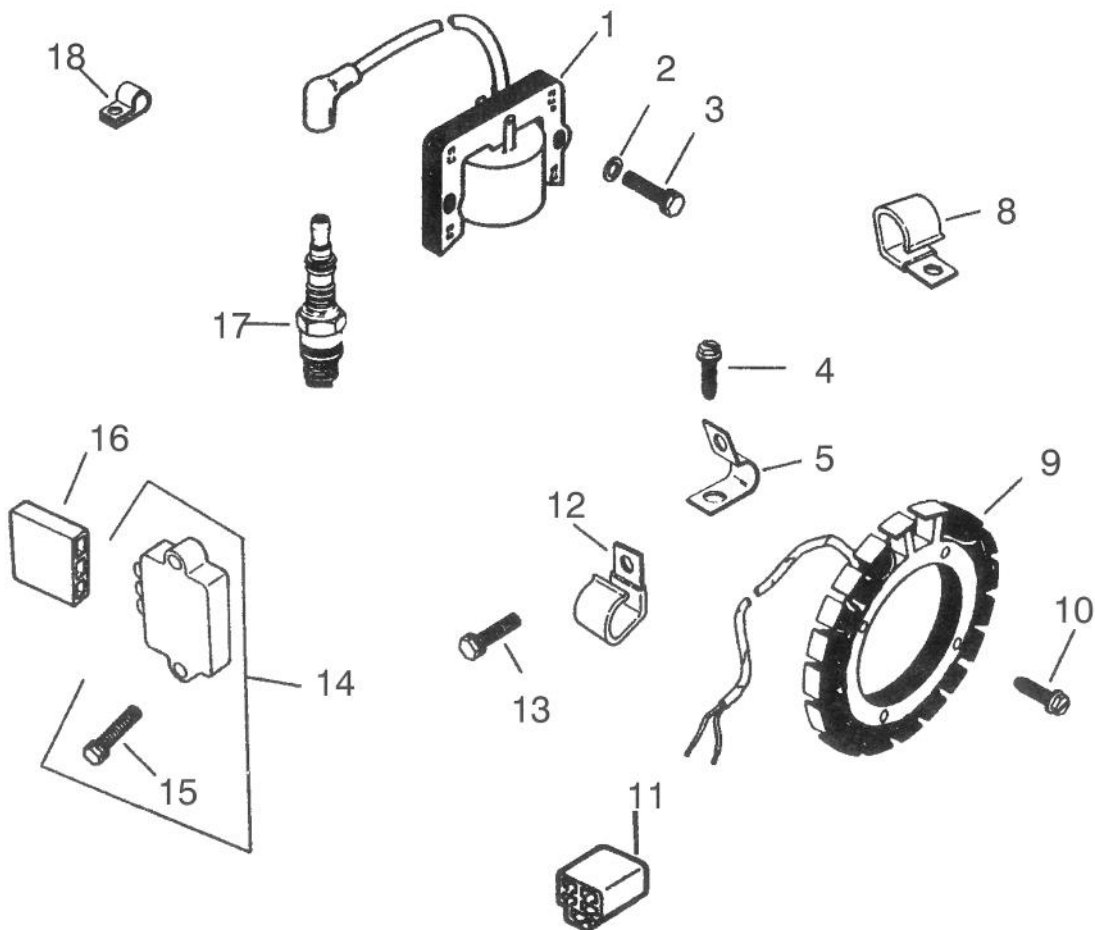

C-1493

IGNITION SYSTEM

Ref. No.	Part No.	Description	No. Used
1	KH10321	Module – Ignition	1
2	KH10570	Washer – Flat	1
3	KH10610	Screw	1
4	KH10606	Screw – Hex. Hd.	1
5	KH10618	Clip	1
8	92-7264	Clip	1
9	KH10091	Kit – Stator 15 am (Incl. Ref.#8)	1
10	KH10605	Screw – Pozidrive	4
11	KH10345	Connector	1
12	KH10344	Clip	1

Ref. No.	Part No.	Description	No. Used
13	KH10545	Screw	1
14	KH10673	Regulator – Rectifier	2
15	92-7266	Screw	2
16	KH10082	Connector	1
17	92-7265	Plug – Spark	1
18	KH10010	Clip – Hi-Tension	1
*	KH10313	Lead – Violet, Regulator Rectifier to Connector	1
*	KH10315	Lead – Wire, Module to Connector	1