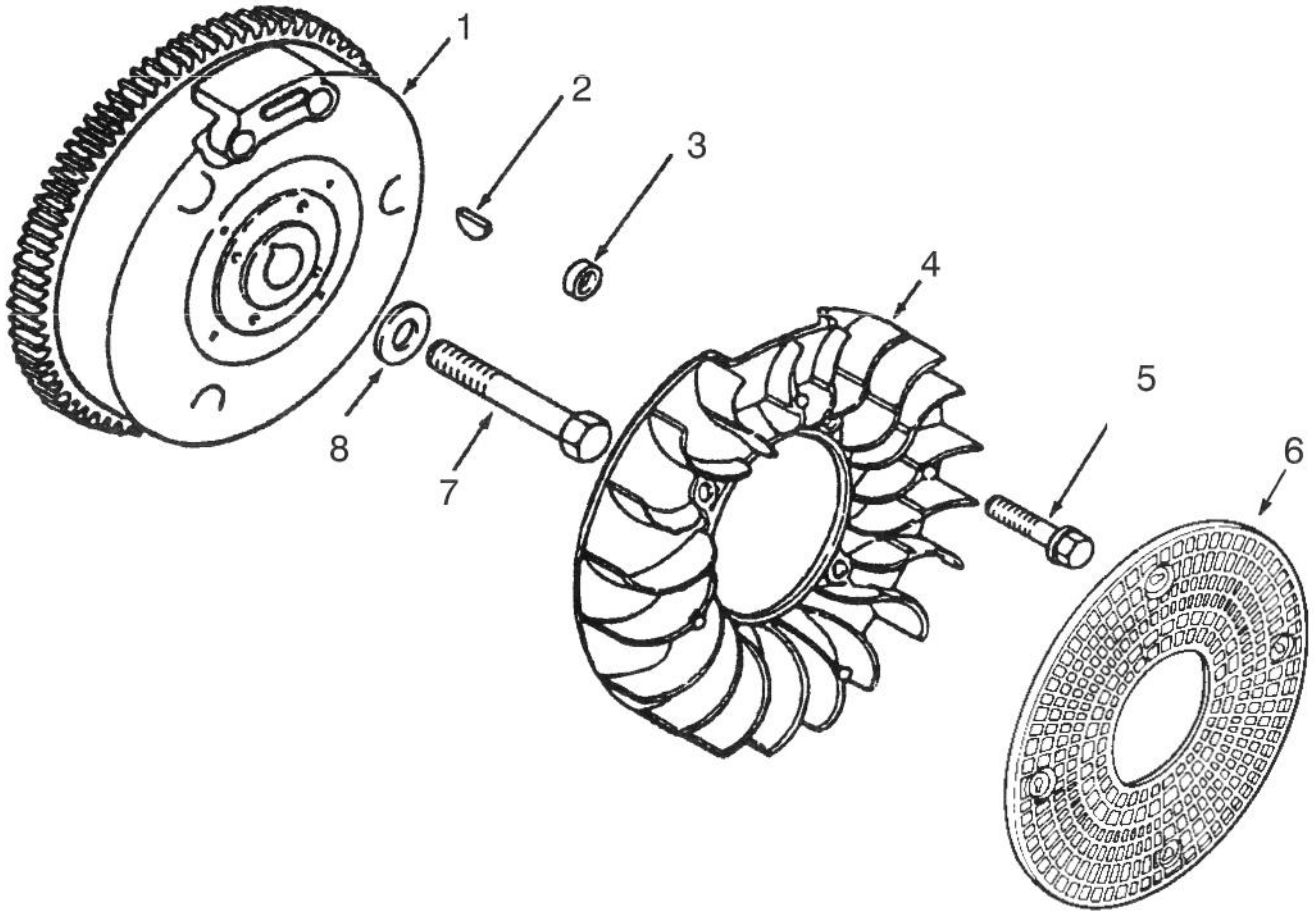

C-1564

FLYWHEEL

Ref. No.	Part No.	Description	No. Used
1	KH10263	Flywheel	1
2	KH10588	Key - Woodruff	1
3	KH10188	Spacer	4
4	KH10124	Fan	1

Ref. No.	Part No.	Description	No. Used
5	KH10107	Screw - Hex. Hd.	4
6	KH10126	Screen	1
7	KH10108	Screw	1
8	KH10666	Washer	1