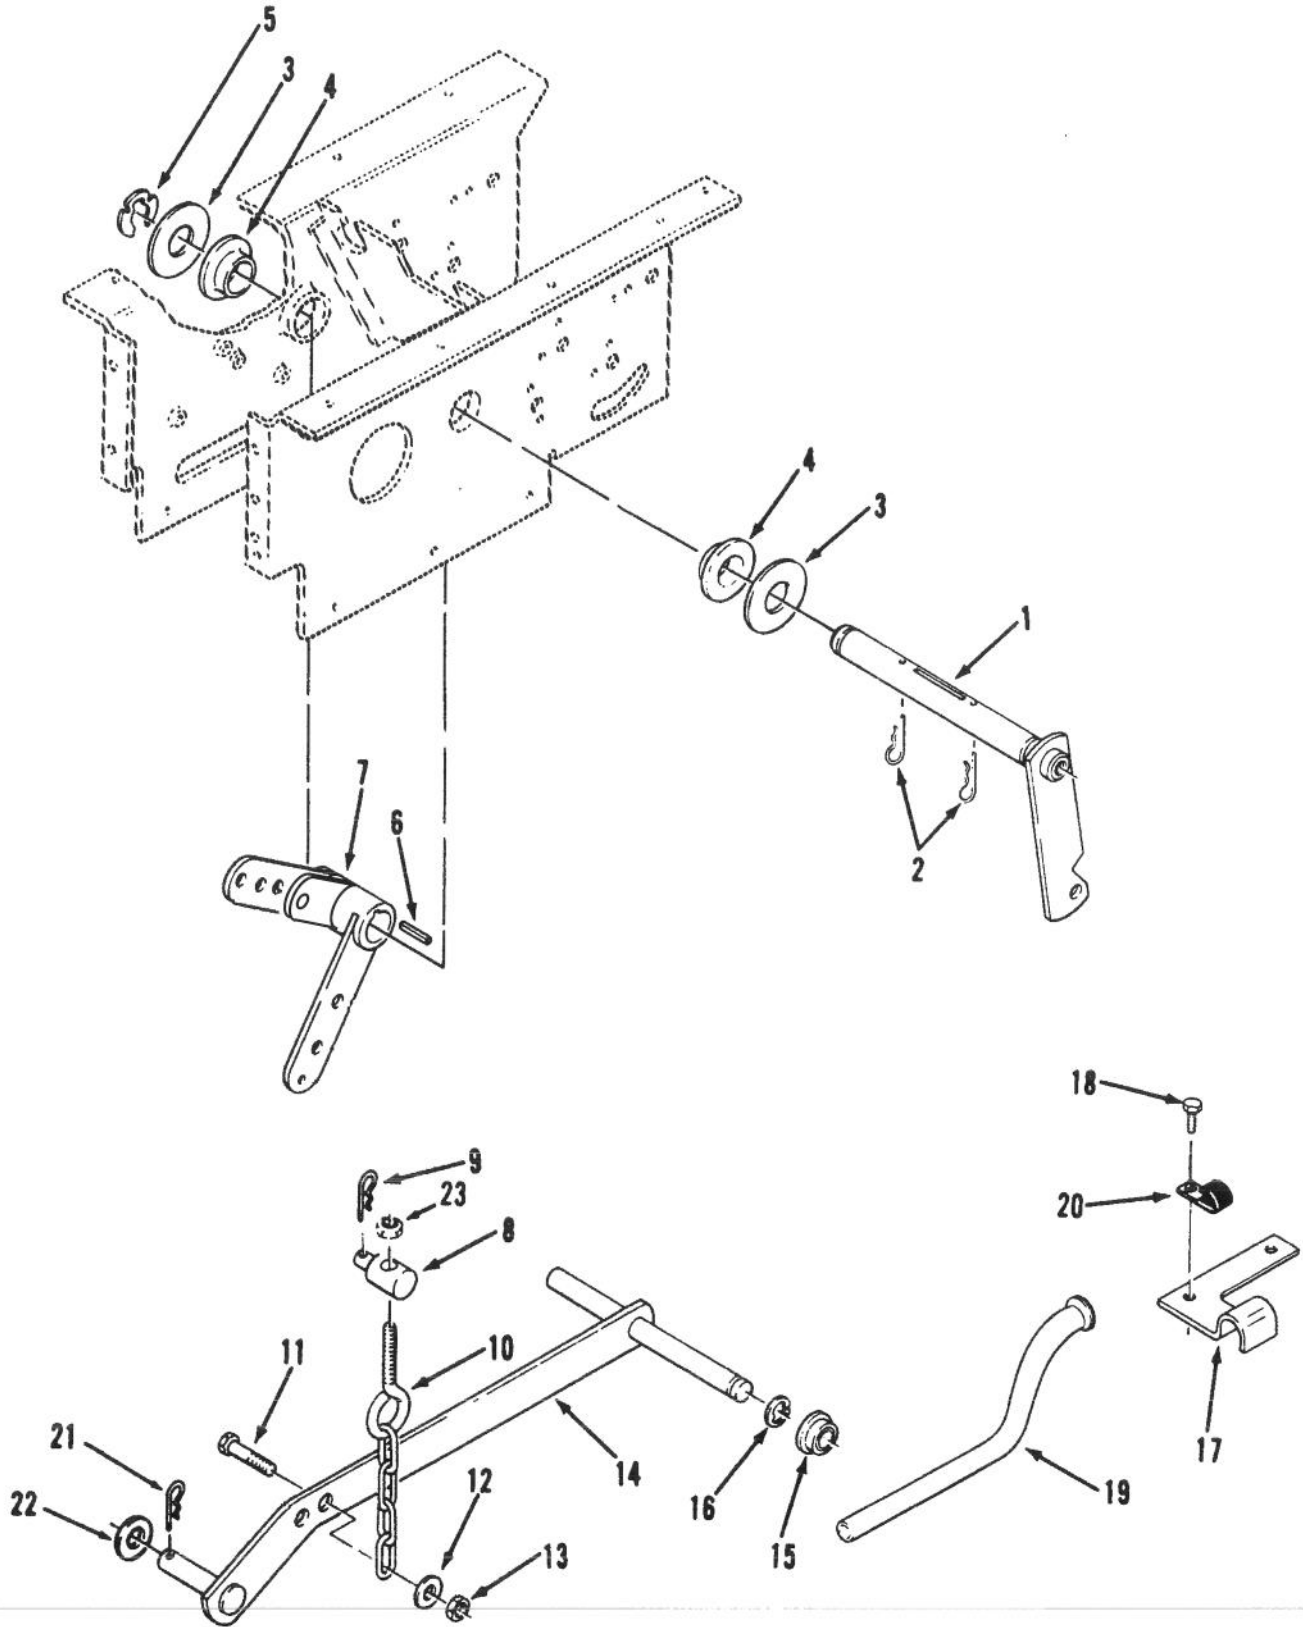

HYDROSTATIC LIFT LINKAGE

HYDROSTATIC LIFT LINKAGE

Ref. No.	Part No.	Description	No. Used
1	121100	Lever – Lift	1
2	933507	Pin – Cotter	2
3	3256-30	Washer	3
4	106269	Bushing	2
5	106414	Retainer	2
6	1121	Key – Sq.	1
7	78-1550	Bellcrank	1
8	6739	Trunnion	1
9	933505	Pin – Cotter	1
10	106522	Chain – Lift	1
11	322-5	Bolt	1
12	3256-23	Washer	1

Ref. No.	Part No.	Description	No. Used
13	3296-29	Nut	1
14	113445	Bar – Lift	1
15	6229	Bearing	1
16	5701	Ring – Retaining	1
17	108903	Tube – Clamp	1
18	3235-22	Bolt	2
19	108315	Tube – Rear Lift Cable	1
20	8830	Clamp	1
21	933505	Pin – Cotter	1
22	3256-26	Washer	1
23	3296-39	Nut	1