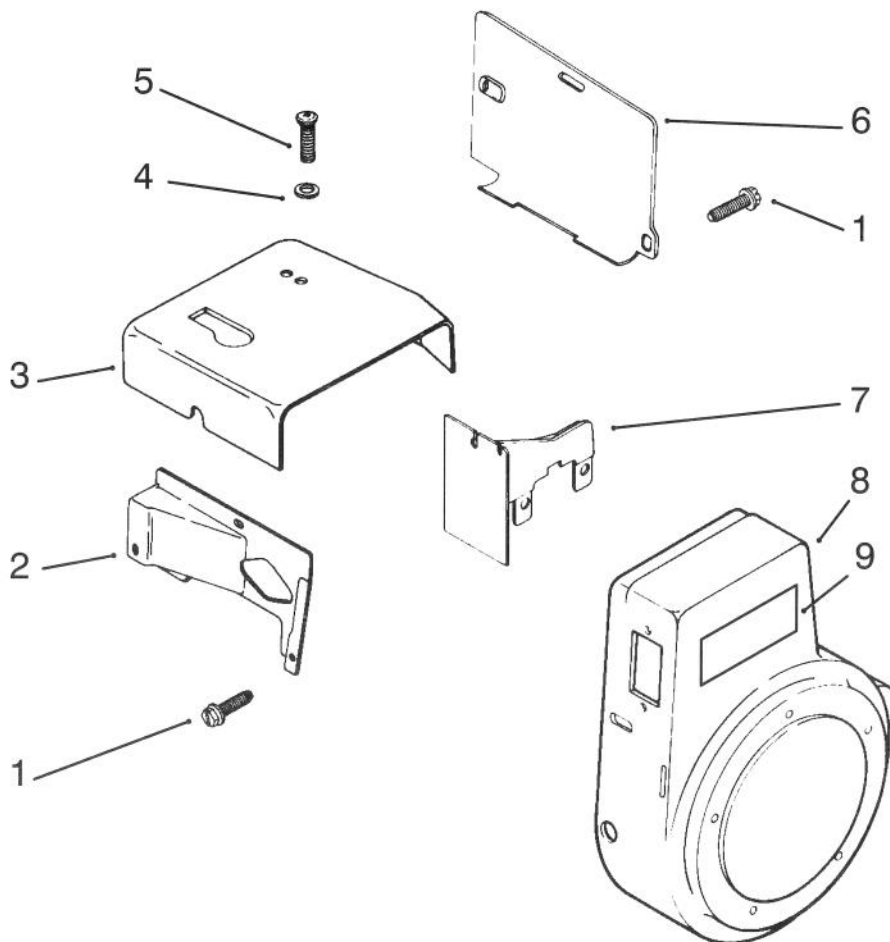

C-1559

BAFFLES AND SHROUDS

Ref. No.	Part No.	Description	No. Used
1	KH10413	Screw - Hex .Hd.	6
2	KH10279	Baffle - Side Air	1
3	KH10231	Baffle - Head	1
4	KH10567	Washer	1
5	KH10289	Screw - Pozidrive T.H.	3

Ref. No.	Part No.	Description	No. Used
6	KH10282	Baffle - Cylinder	1
7	KH10280	Baffle - Inner	1
8	KH10265	Housing - Blower	1
9	92-7281	Decal - HP	1

*Not Illustrated