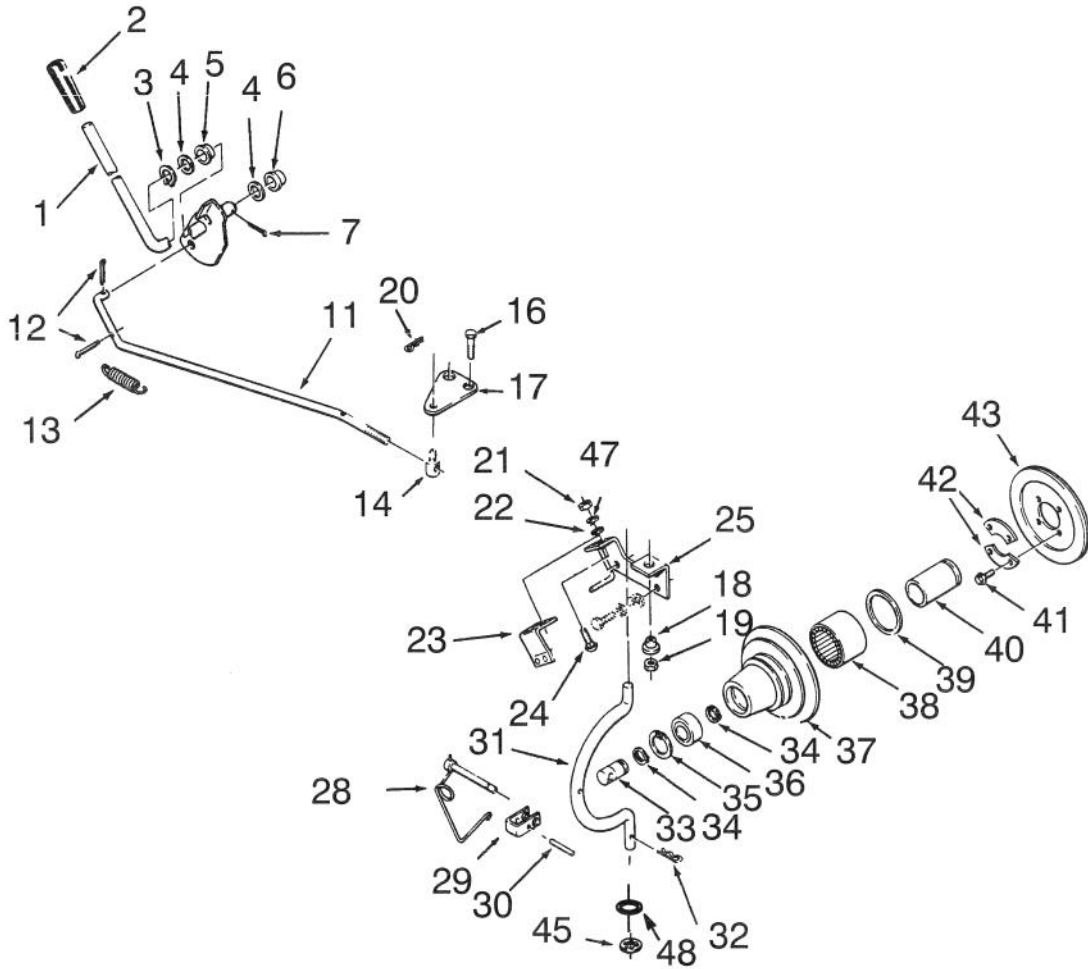

C-1500

PTO CLUTCH AND CONTROL

Ref. No.	Part No.	Description	No. Used
1	111234	Lever - PTO Clutch	1
2	9038	Grip	1
3	106649	Ring - Grip	1
4	3765	Washer - Shim	2
5	5666	Bushing - Nyliner	1
6	5983	Bushing	1
7	3272-10	Pin - Cotter	1
11	111052	Rod - PTO Clutch	1
12	3272-10	Pin - Cotter	2
13	103125	Spring	1
14	110656	Trunnion	1
16	323-7	Bolt	1
17	110669	Plate - PTO	1
18	104859	Spacer	1
19	3296-39	Nut	1
20	933505	Pin - Cotter	1
21	3218-1	Nut	2
22	3256-22	Washer	2
23	110665	Brake Assembly - PTO	1
24	3229-25	Bolt - Carriage	2

Ref. No.	Part No.	Description	No. Used
25	111241	Bracket - Engine	1
28	111314	Pin - Locking	1
29	113107	Clevis	1
30	933274	Pin - Spirol	1
31	113108	Rod - PTO Housing	1
32	933506	Pin - Cotter	1
33	102872	Shaft - Stub	1
34	32120-72	Ring - Snap	2
35	936032	Ring - Snap	1
36	109842	Bearing - Ball	1
37	103478	Housing - Pulley	1
38	106769	Bearing - Needle	1
39	6663	Seal	1
40	6658	Race - Bearing	1
41	321-3	Bolt - Nylok	4
42	6659	Retainer	2
43	114881	Facing - Clutch Plate	1
45	106695	Push-On Ring	1
47	3253-3	Washer - Lock	1
48	3256-27	Washer	1