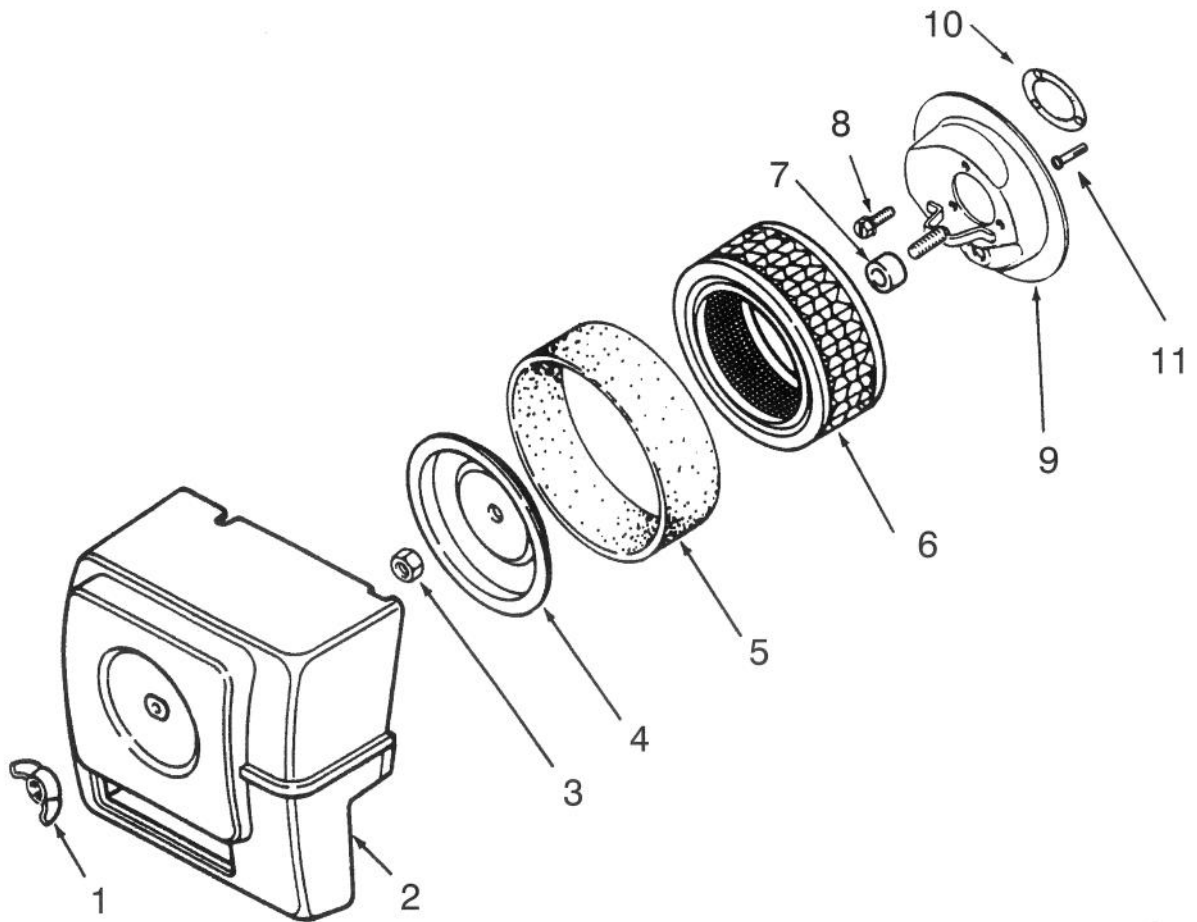

C-1482

AIR INTAKE

Ref. No.	Part No.	Description	No. Used	Ref. No.	Part No.	Description	No. Used
1	KH10576	Nut – Wing	1	7	KH10034	Seal	1
2	KH10299	Cover	1	8	KH10609	Screw	3
3	KH10189	Nut	1	9	KH10297	Base – Air Cleaner	1
4	KH10412	Cover – Air Cleaner Element	1	10	KH10697	Gasket	1
5	KH10235	Element – Precleaner	1	11	KH10625	Screw	1
6	KH10236	Element	1	*	KH10191	Decal – Air Cleaner	1

*Not Illustrated