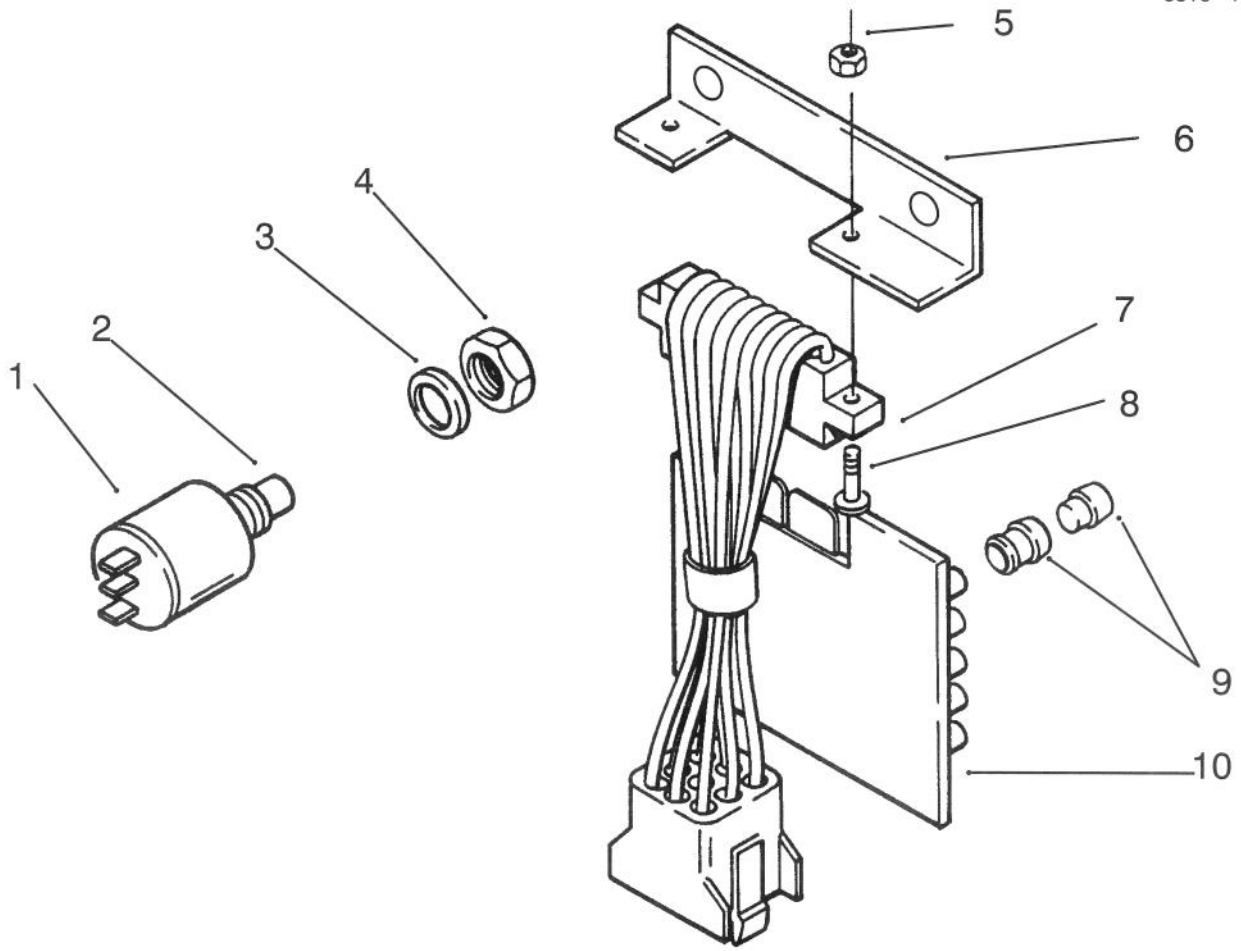

C-1497

ELECTRICAL SYSTEM

Ref. No.	Part No.	Description	No. Used
1	116796	Test Switch (Incl. Ref. #2-4)	1
2	117217	Button - Switch	1
3	111767	Washer	1
4	111359	Nut - Hex	1
5	9157324	Nut - Lock	2

Ref. No.	Part No.	Description	No. Used
6	112506	Bracket	1
7	116723	Harness - Wiring	1
8	9107562	Screw	2
9	111343	Bushing Assembly & Indicator Lens	5
10	114825	PC Board w/Lights	1