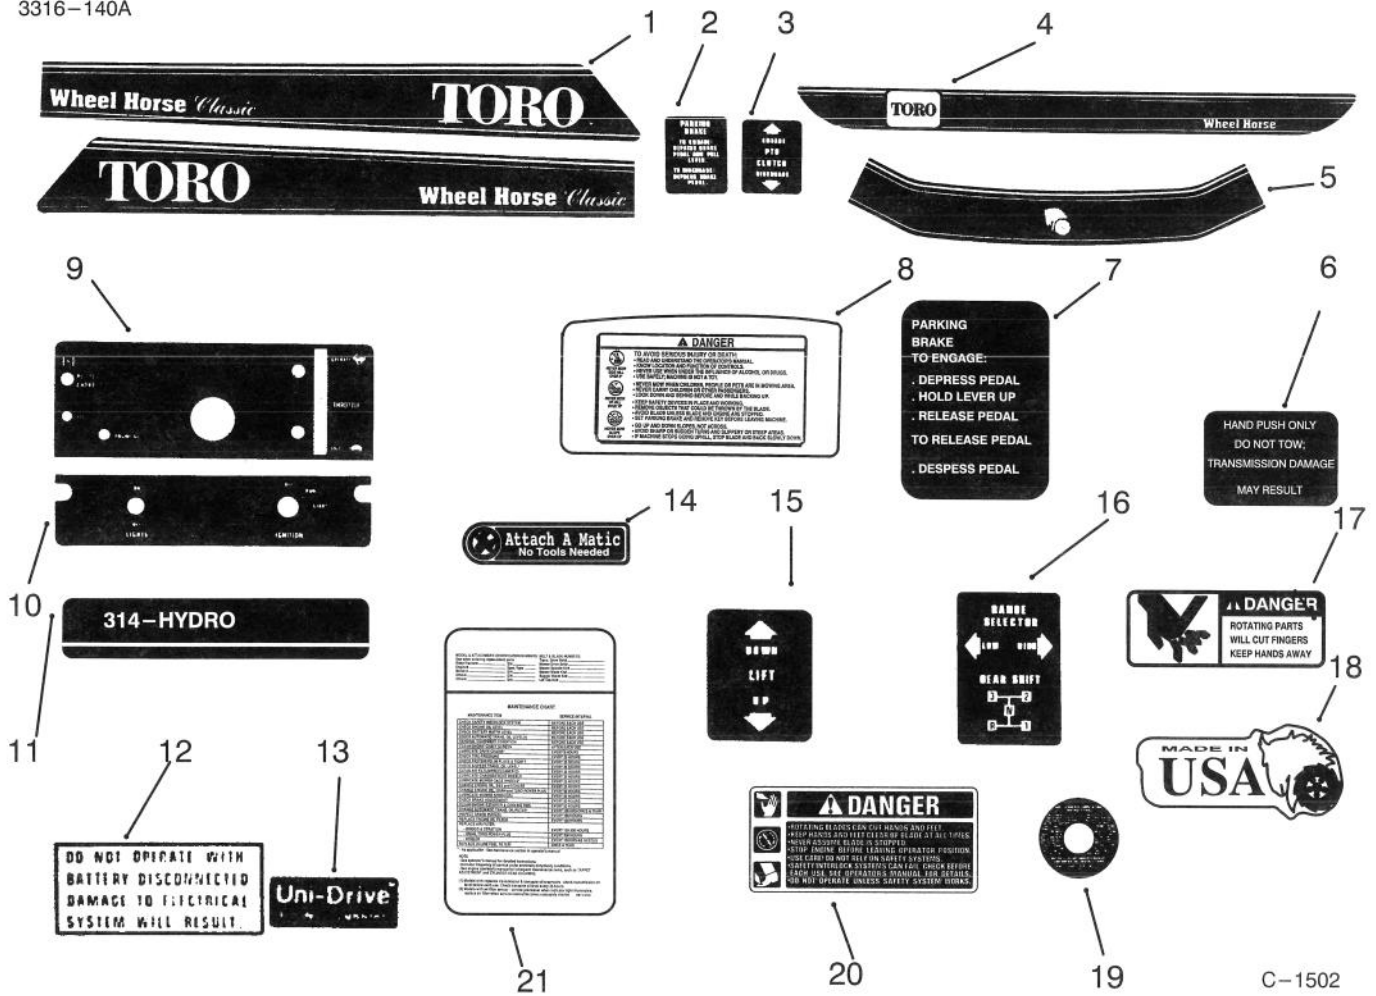

C-1502

DECALS

Ref. No.	Part No.	Description	No. Used
1	79-4460	Decal - Hood RH	1
	79-4450	Decal - Hood LH	1
2	111510	Decal - Parking Brake	1
3	111960	Decal - PTO Clutch	1
4	117760	Decal - Rear Fender	1
5	117509	Decal - Front Hood	1
6	116446	Decal - Do Not Toe	1
7	116445	Decal - Parking Brake	1
8	88-0020	Decal - Rear Hood Danger	1
9	119190	Decal - Lower Dash	1
10	119220	Decal - Switch Plate	1
11	117488	Decal - 314-Hydro	2

Ref. No.	Part No.	Description	No. Used
12	111926	Decal - Electrical System	1
13	104955	Decal - Unidrive	1
14	115197	Decal - Attach-A-Matic	1
15	112168	Decal - Lift	1
16	111534	Decal - Hi-Low Shift	1
17	88-2790	Decal - Danger	1
18	117242	Decal - Made in U.S.A.	1
19	KH10191	Decal - Air Cleaner/Lub	1
20	79-0370	Decal - Danger	1
21	88-3200	Decal - Maintenance	1
*	92-1534	Loose Parts Package	1