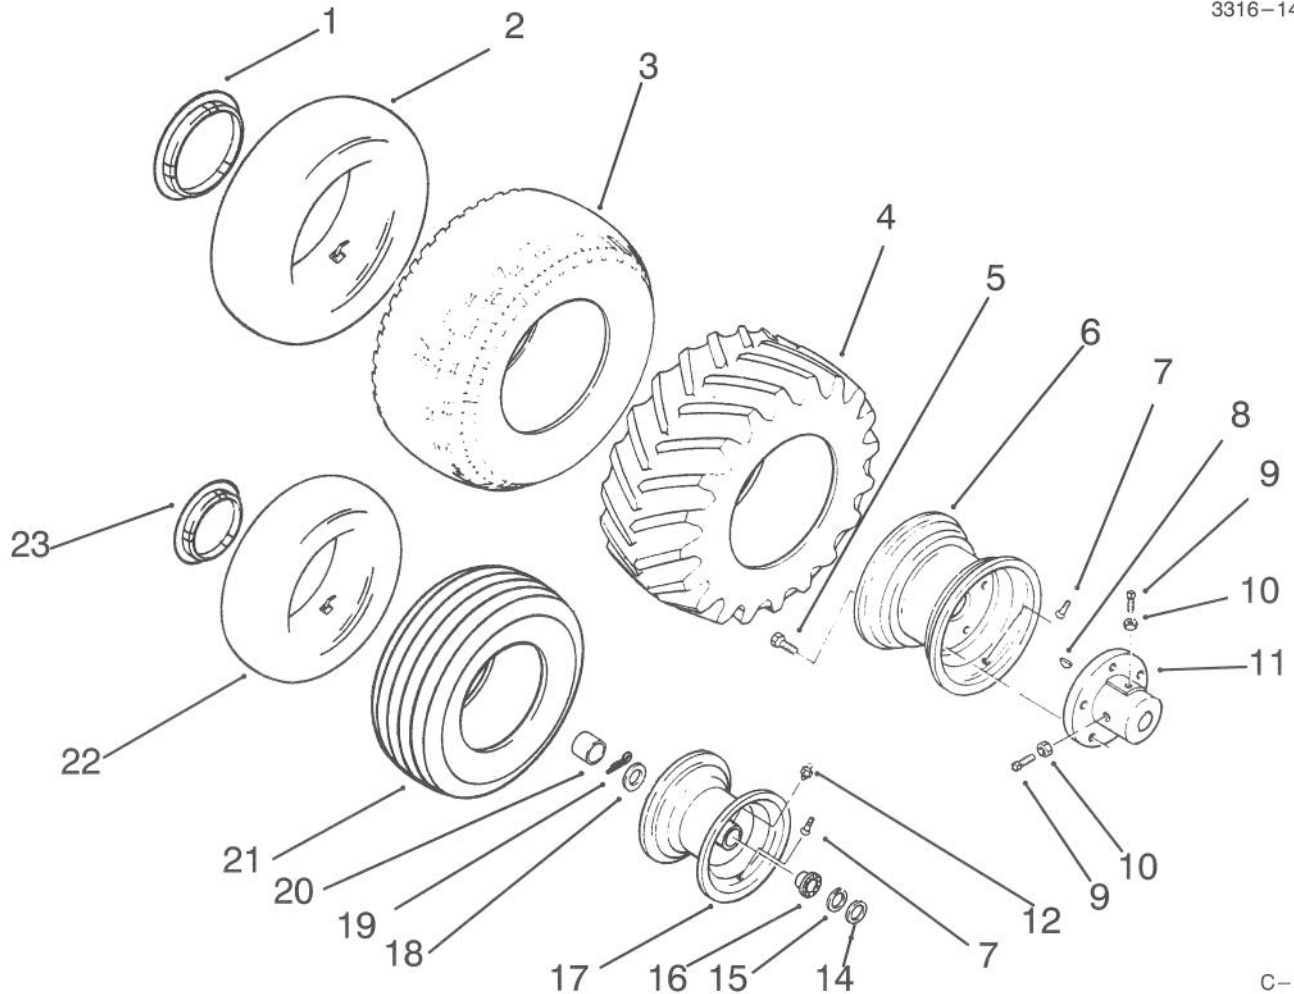

C-1499

WHEELS AND TIRES

Ref. No.	Part No.	Description	No. Used
1	114428	Logo - Hub Cap 12"	2
2	7007	Tube - Rear (Opt.)	2
*	100291	Tube - Cleat Tires" (Opt.)	2
3	116744	Tire - Turf Trac, Rear	2
4	7607	Tire - Cleat, Rear" (Opt.)	2
5	83-2720	Bolt - Lug	10
6	111516	Wheel - Rear	2
7	5108	Stem - Valve	4
8	937108	Key - Woodruff	2
9	3243-5	Screw - Set	4
10	3218-3	Nut	4
11	105763	Hub - Rear	2

Ref. No.	Part No.	Description	No. Used
12	109500	Fitting - Grease	2
14	5210	Washer - Shim .015	2
15	1278	Washer - Shim .050	4
16	110513	Bearing - Ball	4
17	78-1660	Wheel Assembly - Front (Incl. Ref.# 7, 12, & 16)	2
18	111952	Washer - Special Hub Cap	2
19	3272-17	Pin - Cotter	2
20	111951	Hubcap	2
21	117127	Tire - Turf Trac, Front	2
22	100079	Tube - Front (Opt.)	2
23	114427	Logo - Hub Cap 8" (Opt.)	2

*Not Illustrated