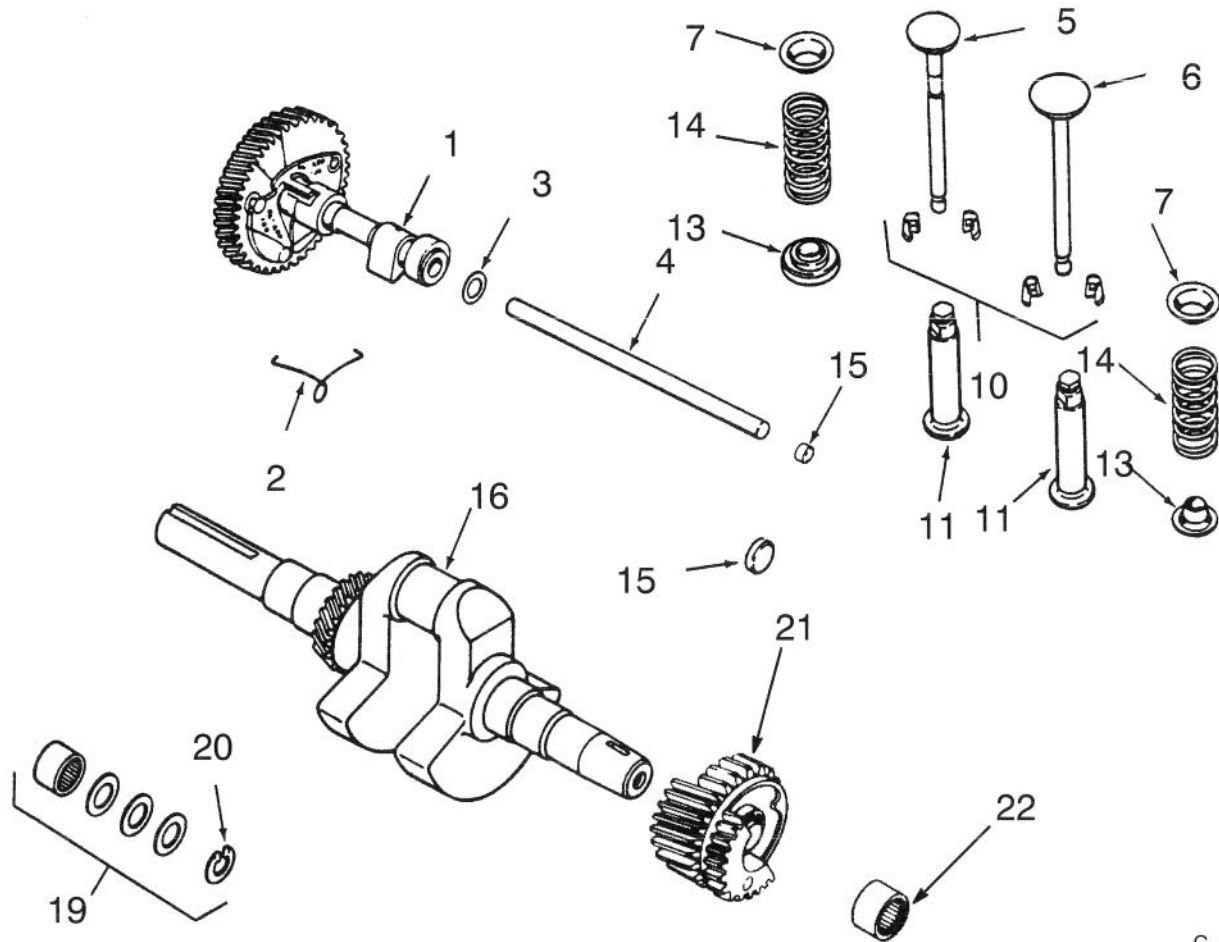

C-1560

CAMSHAFT, CRANKSHAFT AND VALVES

Ref. No.	Part No.	Description	No. Used
1	KH10259	Camshaft Assy (Incl. Ref.# 2)	1
2	KH10292	Spring	1
3	KH10147	Spacer .005	1
*	KH10148	Spacer .010	1
4	KH10310	Pin - Camshaft	1
5	KH10090	Valve - Exhaust	1
6	KH10071	Valve - Intake	1
7	KH10054	Retainer - Upper Spring	2
10	KH10221	Kit - Retainer	2
11	KH10539	Tappet - Intake Valve	2

Ref. No.	Part No.	Description	No. Used
13	KH10496	Rotator - Valve	2
14	KH10062	Spring	2
15	KH10617	Plug - Cup	1
16	KH10245	Kit - Crankshaft (Includes Flywheel Hdwr.)	1
19	KH10322	Kit - Spacer (Incl. Ref.#20)	2
20	KH10574	Retainer	1
21	KH10228	Gear Assembly (Incl. Ref. #22)	2
22	KH10267	Bearing - Needle	2