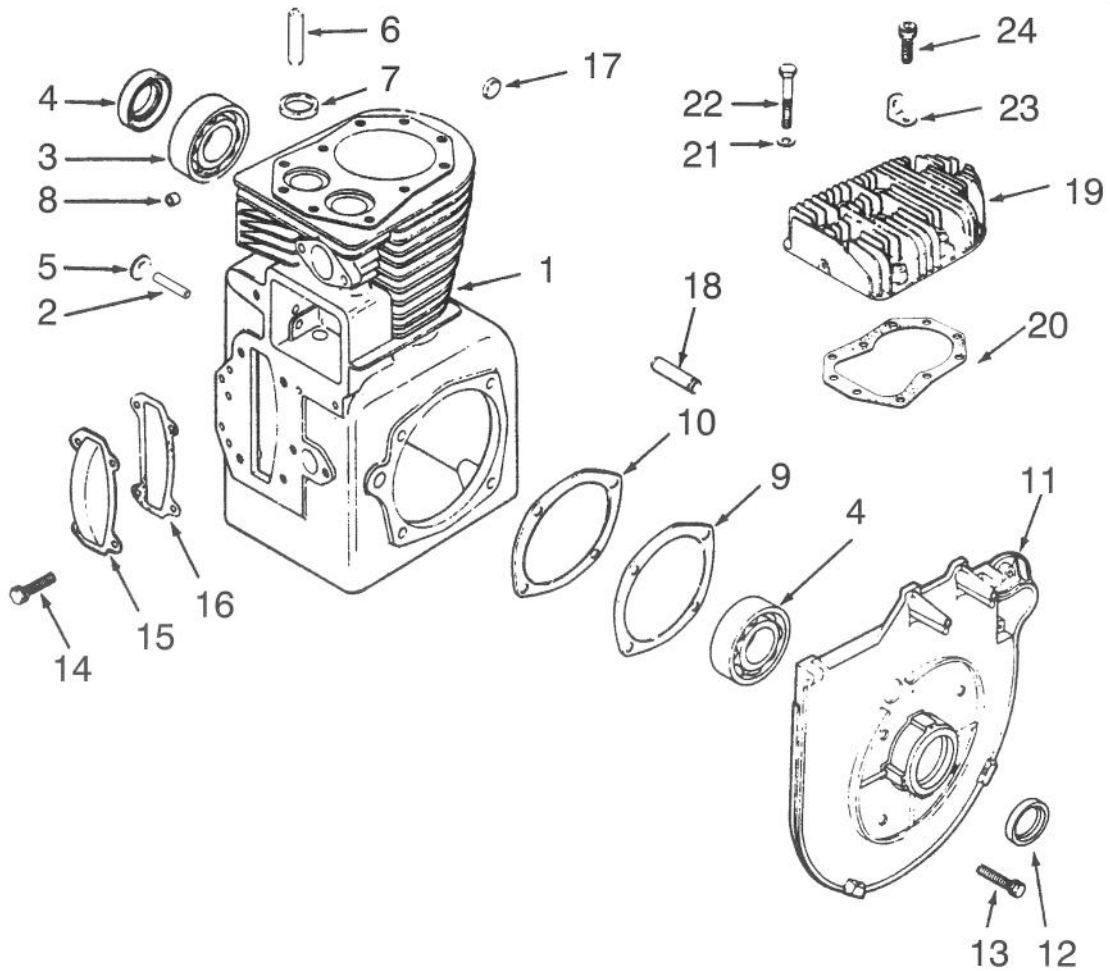

C-1561

CRANKCASE AND CYLINDER HEAD

Ref. No.	Part No.	Description	No. Used
1	92-7279	Short Block (Includes Crankshaft)	1
	92-7280	Miniblock (w/Out Crankshaft)	1
2	92-7258	Shaft - Governor Gear	1
3	KH10067	Ball Bearing	2
4	KH10269	Seal	1
5	KH10562	Plug	1
6	92-7259	Guide - Valve	2
7	KH10029	Insert - Exhaust Valve	1
8	KH10049	Bearing	1
9	KH10272	Gasket	1
10	KH10311	Gasket	1
11	KH10687	Plate - Bearing	1
12	KH10268	Seal	1

Ref. No.	Part No.	Description	No. Used
13	KH10549	Screw	4
14	KH10545	Screw	4
15	KH10661	Cover	1
16	KH10055	Gasket	1
18	KH10081	Shaft - Balance Gear	1
19	KH10261	Head - Cylinder	1
20	KH10700	Gasket	1
21	KH10145	Washer	9
22	KH10144	Screw	8
23	KH10312	Strap - Lifting	1
24	KH10290	Screw	1
*	KH10325	Set - Gasket w/ Seals	1
*	KH10258	Set - Gasket w/o Seals	1