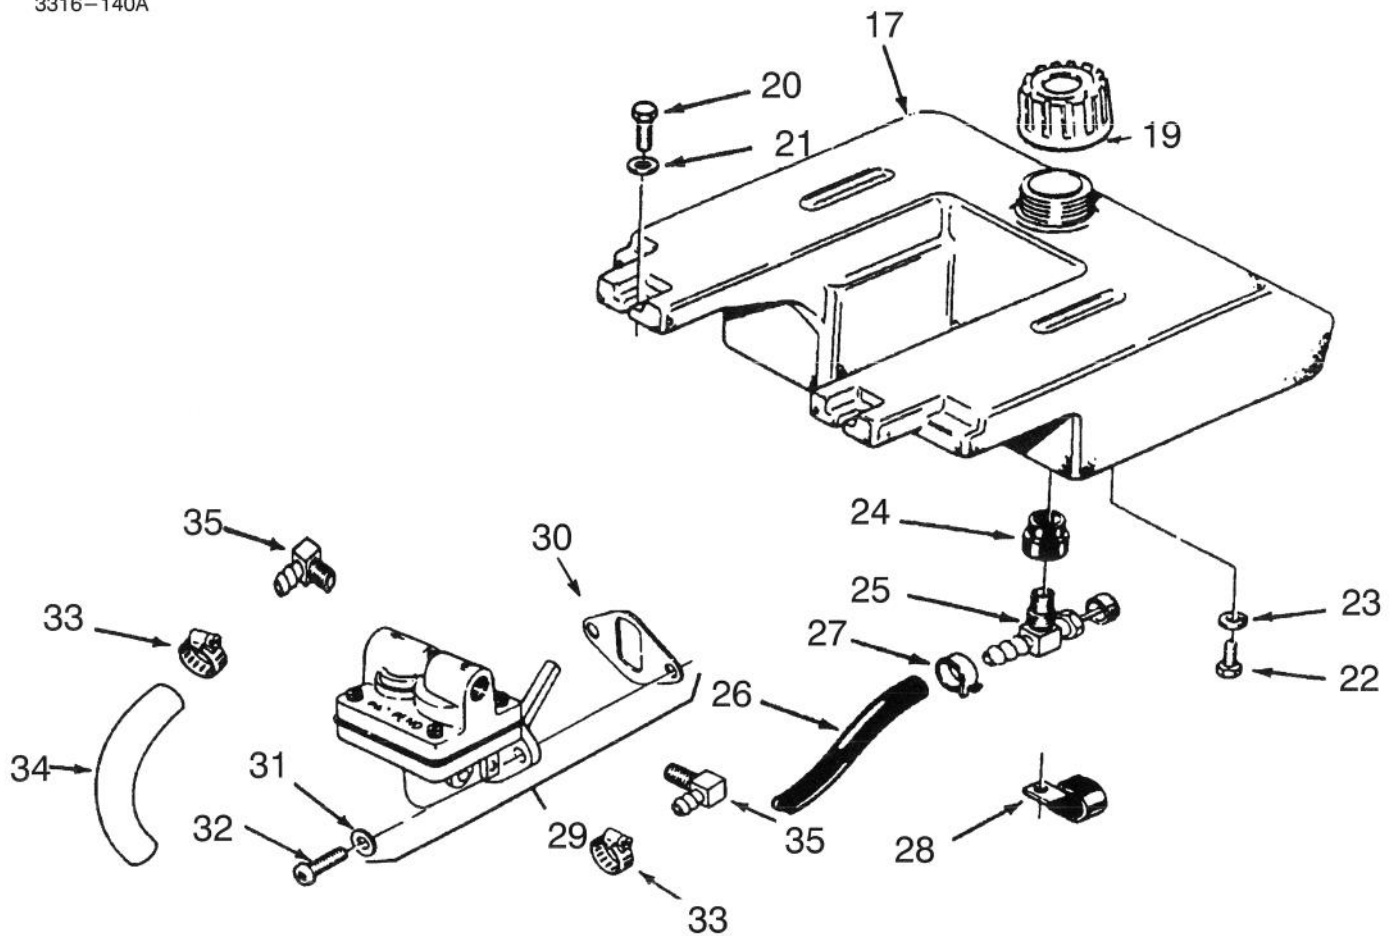

C-1494

FUEL SYSTEM

Ref. No.	Part No.	Description	No. Used
17	106234	Tank - Fuel	1
18	55-3570	Cap - Fuel	1
20	926697	Bolt	2
21	3256-4	Washer	2
22	322-2	Bolt	3
23	3253-4	Washer - Lock	1
24	104047	Bushing	1
25	104048	Valve - Fuel Shut-Off	1
26	103787	Line - Fuel 62"	1
27	108898	Clamp	2

Ref. No.	Part No.	Description	No. Used
28	950154	Clamp 1/2" (1.3 cm) Dia.	2
29	KH10319	Pump Assy - Fuel (Incl. Ref.#30 & 31)	1
30	92-7261	Gasket - Fuel Pump	1
31	KH10569	Washer	2
32	KH10552	Screw - Pozidrive	2
33	KH10586	Clamp	2
34	92-7250	Line - Fuel 5" Lg	1
35	KH10123	Connector - 90°	2