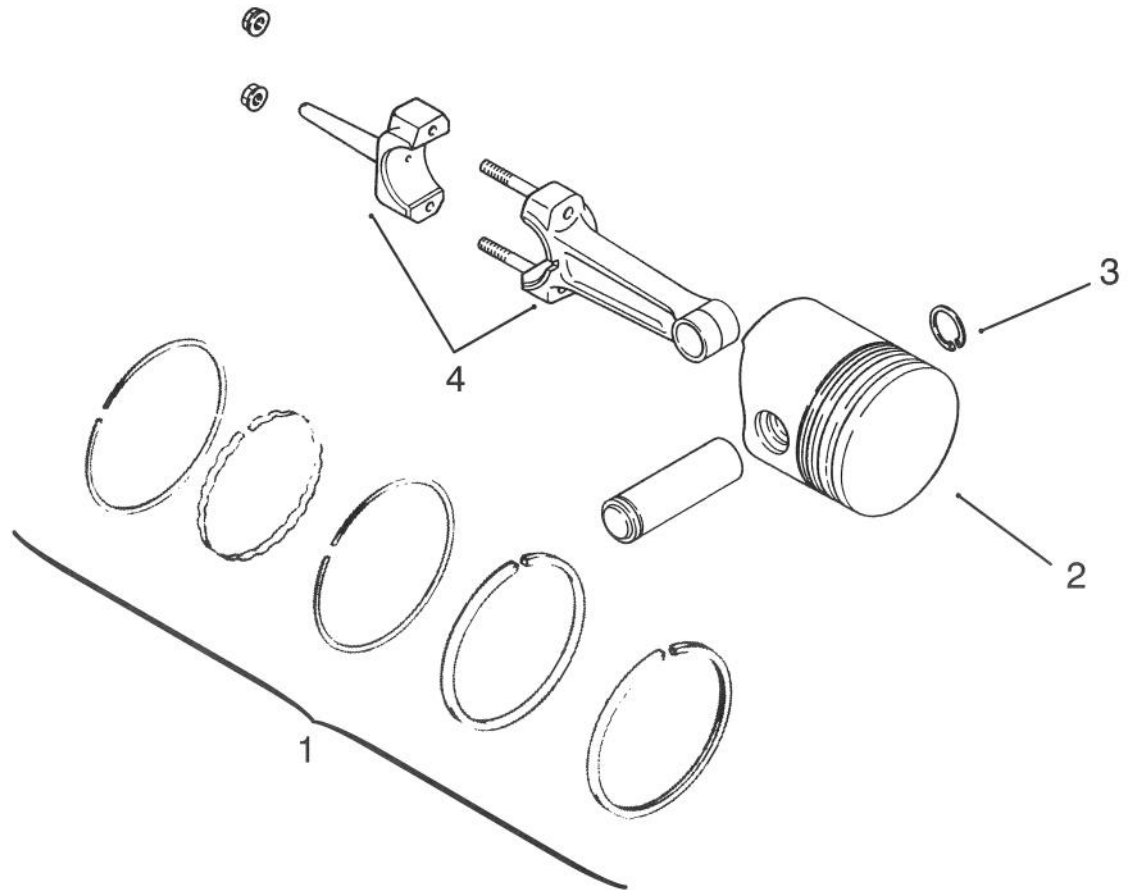

C-1563

PISTON AND RINGS

Ref. No.	Part No.	Description	No. Used
1	92-7273	Set - Ring, Std. & .003	1
*	92-7274	Set - Ring .010	1
*	92-7275	Set - Ring .020	1
*	92-7276	Set - Ring .030	1
2	92-7268	Piston w/Ring Set Std.	1
*	92-7269	Piston w/Ring Set .003	1

Ref. No.	Part No.	Description	No. Used
*	92-7270	Piston w/Ring Set .010	1
*	92-7271	Piston w/Ring Set .020	1
*	92-7272	Piston w/Ring Set .030	1
3	KH10262	Retainer - Piston Pin	2
4	92-7267	Rod - Connecting Std.	1
*	KH10695	Rod - Connecting .010	1