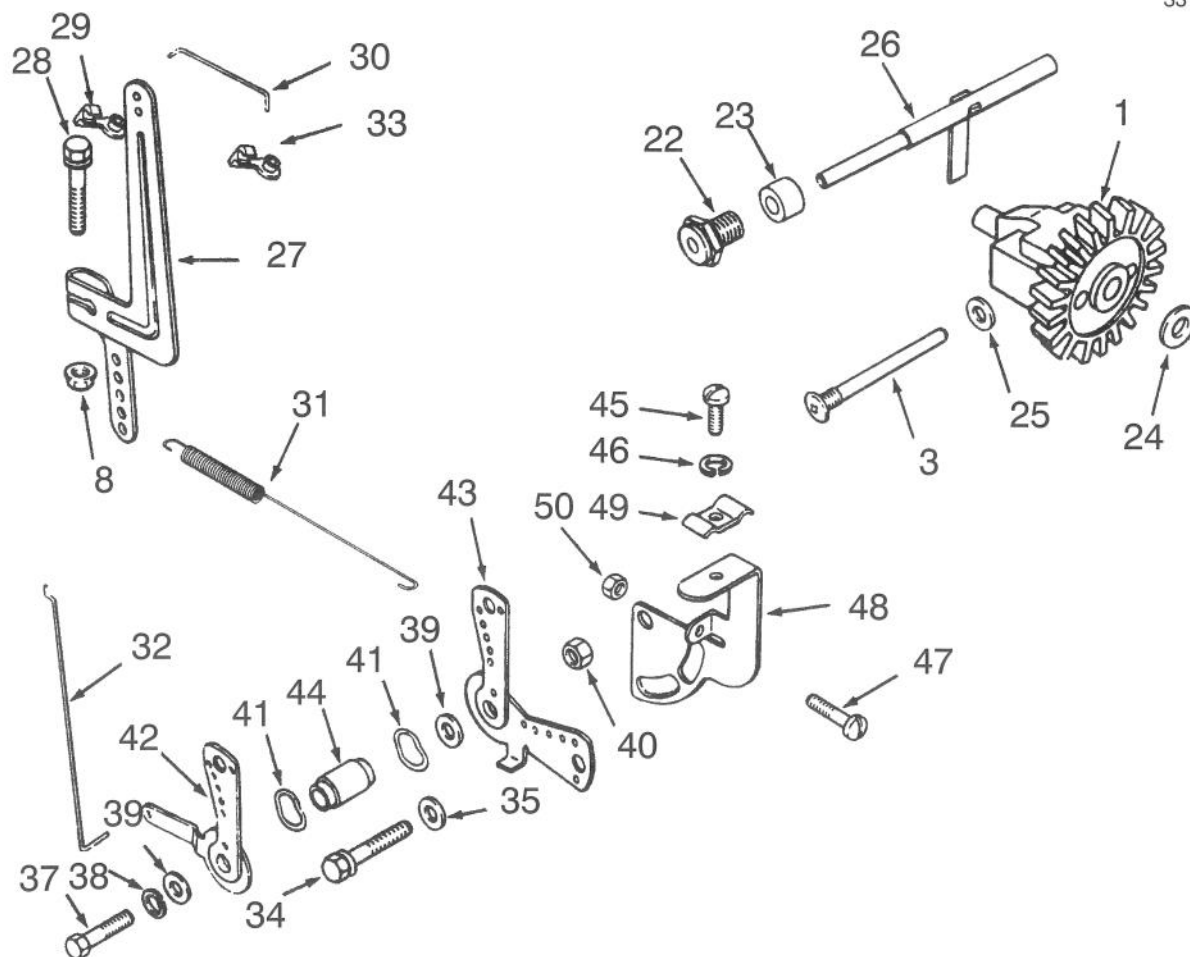

C-1565

GOVERNOR LINKAGE

Ref. No.	Part No.	Description	No. Used	Ref. No.	Part No.	Description	No. Used
1	KH10660	Kit – Governor Gear (Incl. Ref.# 24)	1	35	KH10570	Washer	1
3	KH10035	Pin – Governor Stop	1	37	KH10600	Screw	1
8	KH10629	Nut – Pal	1	38	KH10599	Washer – Lock	1
22	KH10070	Bushing	1	39	KH10569	Washer	1
23	KH10585	Spacer	1	40	KH10624	Nut	1
24	KH10087	Washer	1	41	KH10152	Washer	2
25	KH10136	Washer	1	42	KH10293	Lever – Choke Control	1
26	92-7262	Kit – Governor Cross Shaft	1	43	KH10294	Lever – Throttle Control	1
27	KH10295	Lever – Governor	1	44	KH10302	Space	1
28	KH10626	Screw	1	45	KH10605	Screw	1
29	92-7254	Bushing	1	46	KH10695	Washer	1
30	KH10701	Linkage (Governor to Carb.)	1	47	KH10040	Screw	1
31	KH10296	Spring (Governor to Carb.)	1	48	KH10303	Bracket – Clutch Control	1
32	KH10287	Linkage – Choke (Carb. to Choke Shaft)	1	49	KH10308	Clamp	1
33	92-7253	Bushing	1	50	KH10619	Nut	1
34	KH10545	Screw	1	*	92-7263	Choke Lever Assembly (Incl. Ref. #37 thru 44)	1