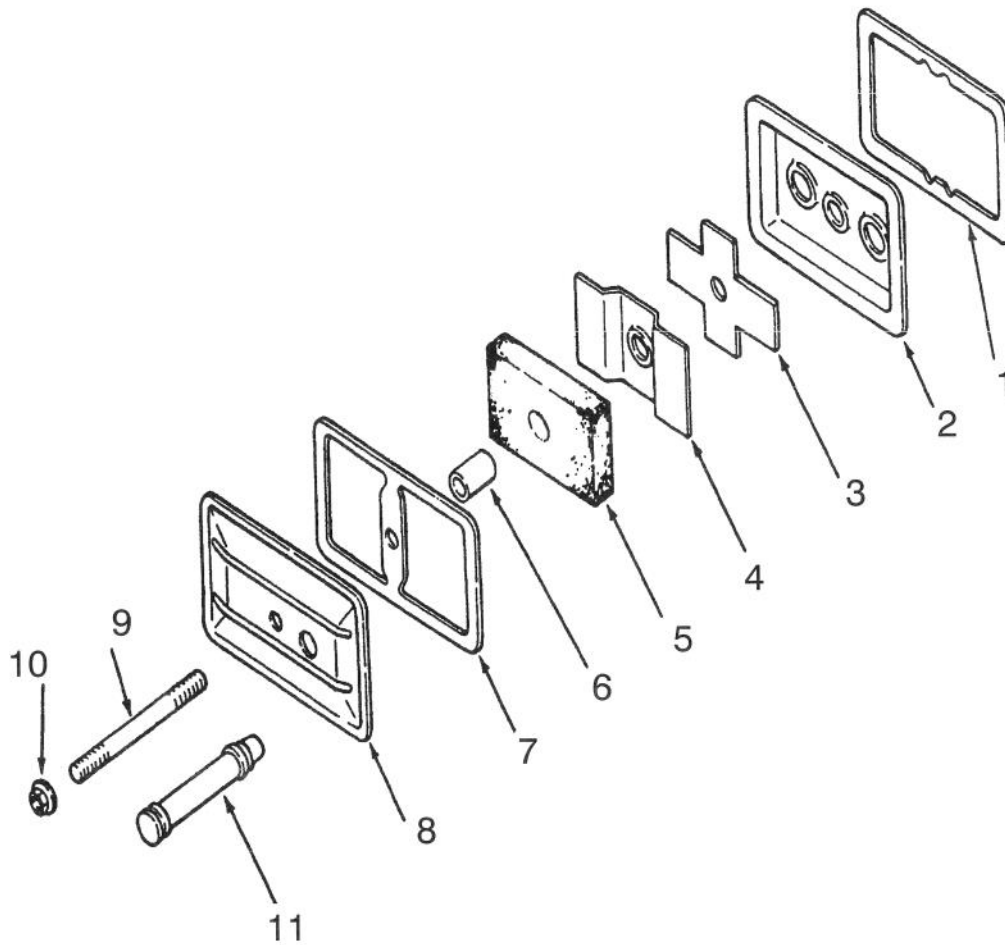

C-1485

BREATHER AND VENT

Ref. No.	Part No.	Description	No. Used
1	KH10058	Gasket	1
2	KH10072	Plate	1
3	KH10057	Reed	1
4	KH10143	Baffle	1
5	KH10275	Filter	1
6	KH10034	Seal	1

Ref. No.	Part No.	Description	No. Used
7	KH10149	Gasket	1
8	KH10298	Cover	1
9	KH10150	Stud	1
10	KH10629	Palnut	1
11	KH10309	Hose	1