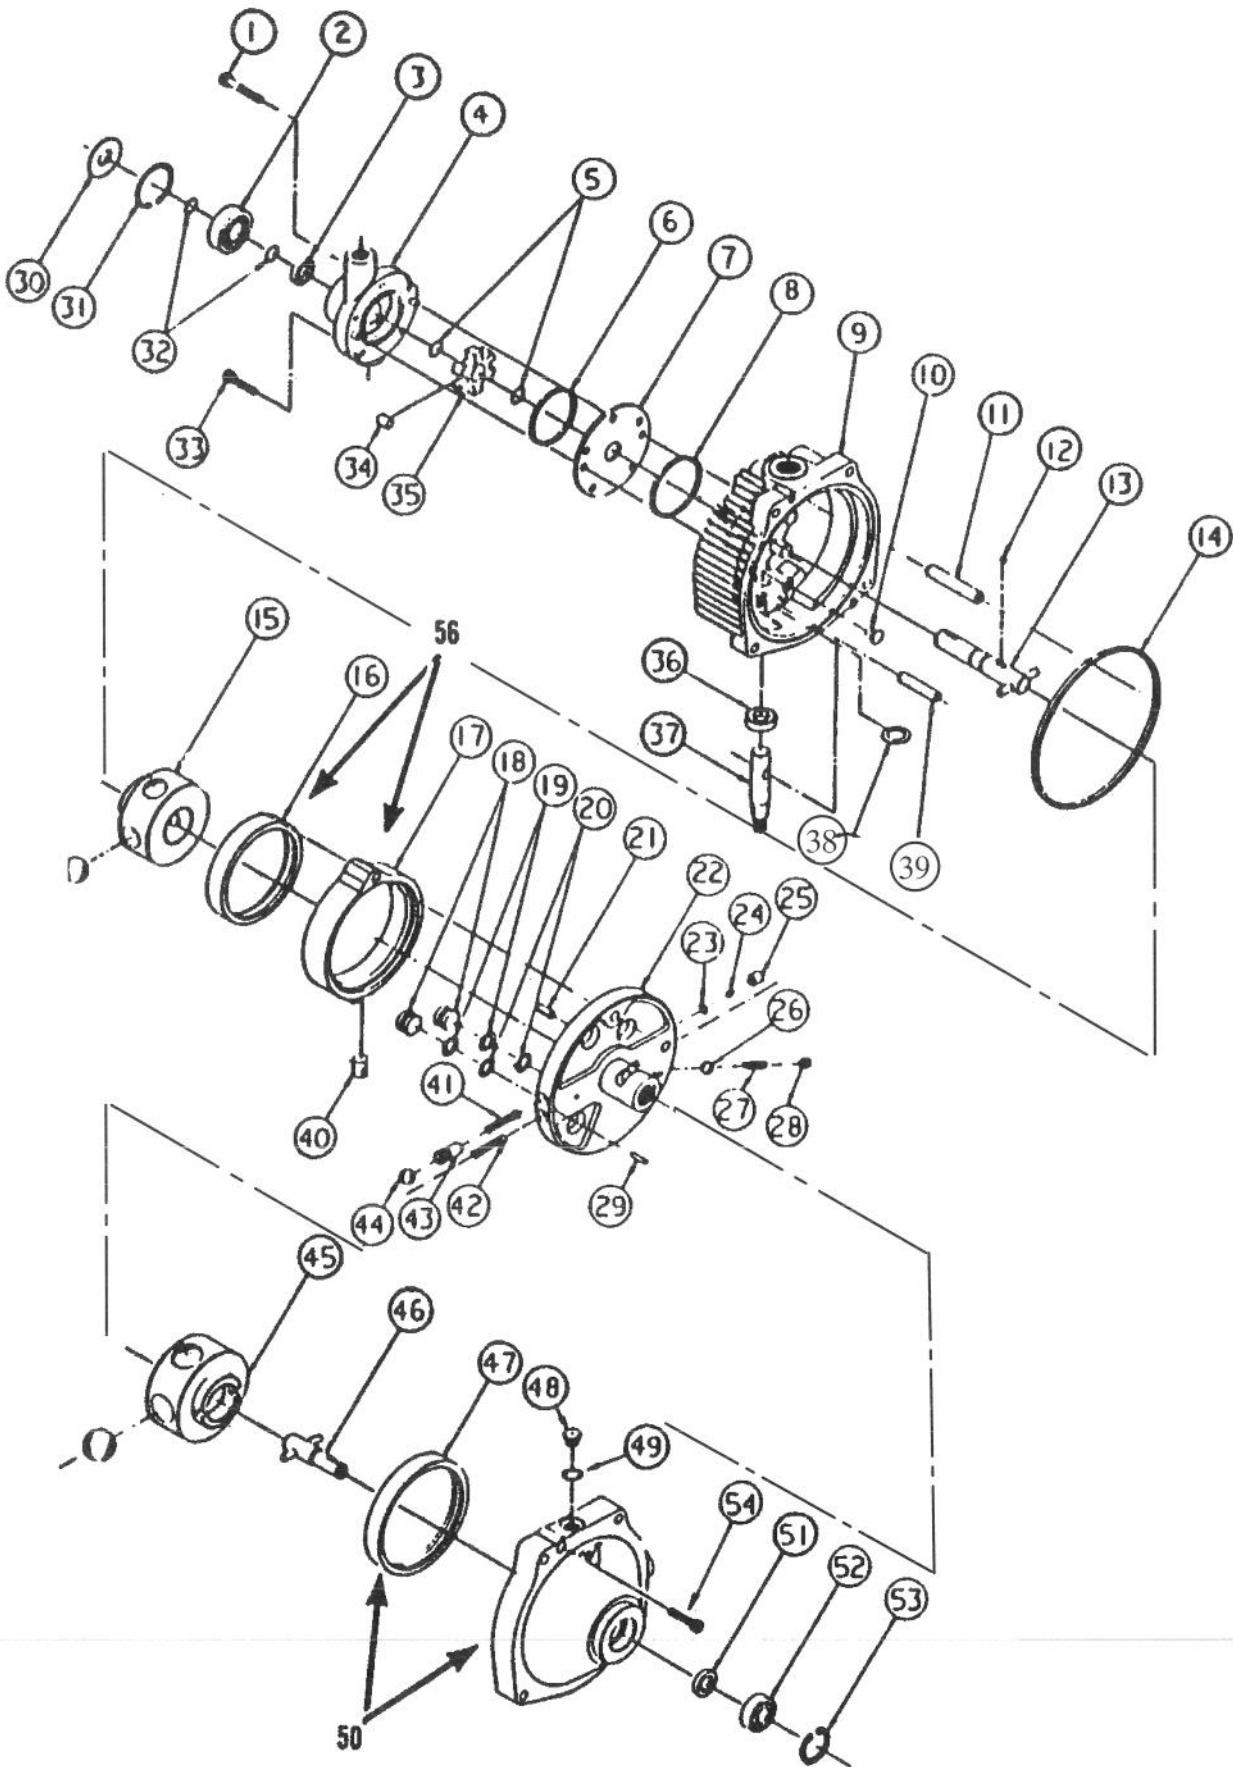

HYDRAULIC PUMP AND MOTOR

HYDRAULIC PUMP AND MOTOR

Ref. No.	Part No.	Description	No. Used
1	112635	Screw	1
2	112636	Bearing – Input	1
3	112604	Seal	2
4	112637	Housing – Pump Assembly (Incl. Ref.# 2)	1
5	112654	Ring – Retaining	2
6	112638	Ring – Seal	1
7	112639	Plate	1
8	112640	Ring – Seal	1
9	112641	Cover Assembly (Incl. Ref. #3, 6, 8,10, 11, 19, 20, 36–39, & 51)	1
10	112595	Button	2
11		Pin – Pivot	1
12	112642	Pin	1
13	112643	Shaft – Input	1
14	112644	Ring – Seal	1
15	112645	Rotor – Pump	1
16	113136	Race – Pump	1
17		Ring – Cam	1
18	113041	Piston	2
19		Ring – Back Up	2
20		"O"Ring	2
21	112608	Pin – Coil	1
22	112646	Pintle Assembly (Inc. Ref. #21, 23–29 &41–44)	1
23	112611	Ring – Retaining	2
24	112610	Ball	2
25	112647	Body – Check Valve	2
26	112648	Ball	1
27	112649	Spring – Relief Valve	1
28	112650	Plug – Relief Valve	1

Ref. No.	Part No.	Description	No. Used
29	112651	Pin	1
30	112652	Shield	1
31	112653	Ring – Retaining	1
32	112654	Ring – Retaining	2
33	112616	Screw	4
34	112656	Roller	6
35	112657	Carrier	1
36	112658	Seal	1
37	112659	Kit – Control Shaft	1
38		Washer	1
39		Dowel	1
40	112660	Insert – Cam Ring	1
41	112661	Spring – Acc. Valve	1
42	112661	Spring – Acc. Valve	1
43	112662	Body – Acc. Valve	2
44	112663	Ball	2
45	112664	Rotor – Motor	1
46	112665	Shaft – Output	1
47	113137	Race – Motor	1
48	112613	Plug – "O"Ring (incl. Ref. #49)	1
49	112614	"O"Ring	1
50	112669	Body Assembly (Incl. Ref. #51, 53 & 54)	1
51		Seal	1
52	112666	Bearing – Output	1
53	112600	Ring – Retaining	2
54	112616	Screw	2
55	112667	Kit – Seal, Overhaul (Incl. Ref.# 3, 6, 8, 14, 19, 20, 36, 49 & 51)	1
56	112668	Ring – Cam	1