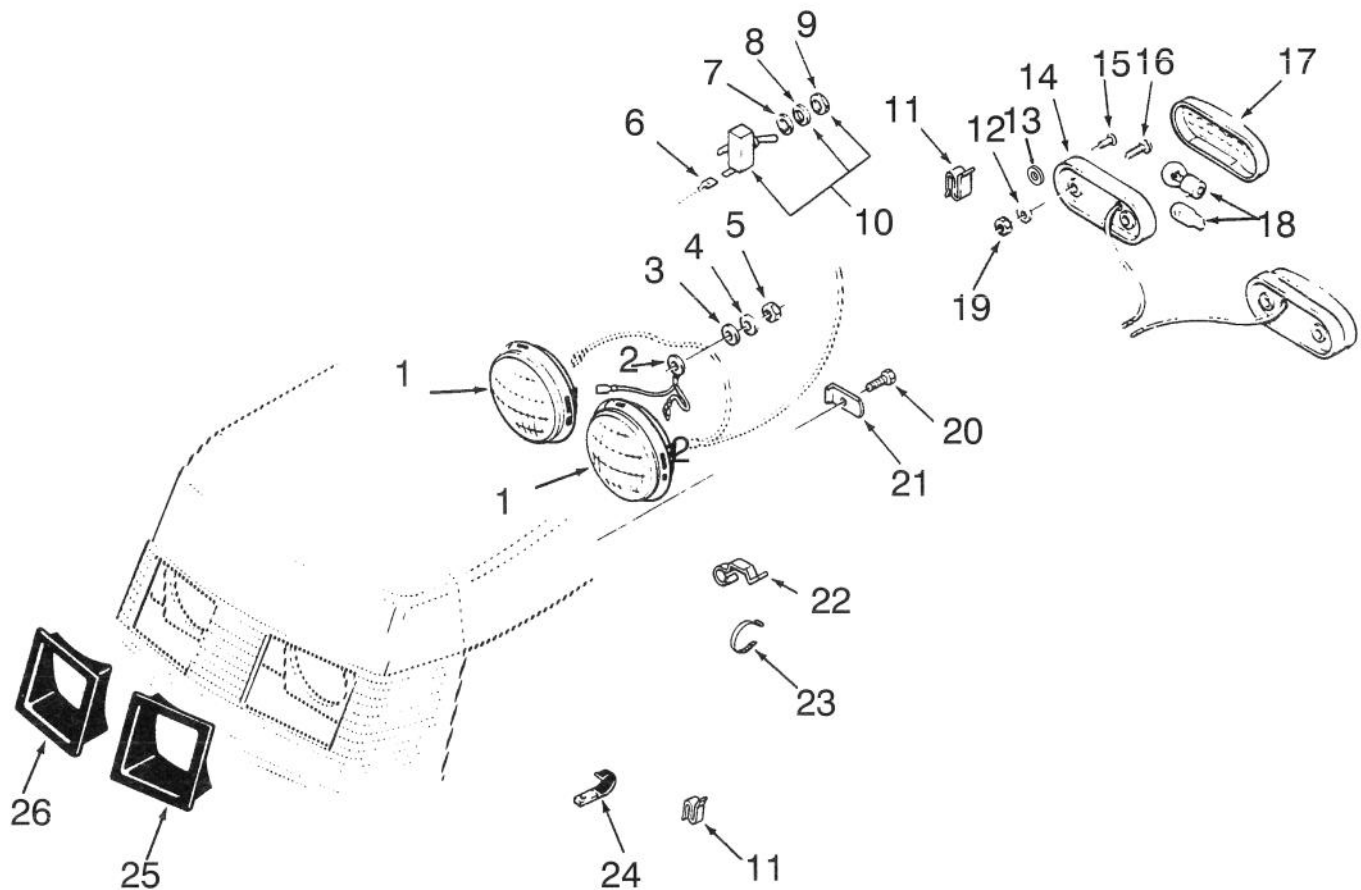

C-1498

ELECTRICAL SYSTEM

Ref. No.	Part No.	Description	No. Used	Ref. No.	Part No.	Description	No. Used
1	102881	Headlight	2	15	3269-3	Rivet - Pop	4
2	108130	Wire - Headlight Ground	1	16	910808	Screw	4
3	3256-23	Washer	1	17	112564	Lens - Taillight	2
4	3254-2	Washer - Lock	1	18	8043	Bulb - Light, Metal Base	2
5	3296-29	Nut	1	*	109045	Bulb - Light, All Glass	2
6	518104	Terminal	1	19	915551	Nut	4
7	920259	Washer - Special	1	20	926671	Bolt	2
8	102950	Ring - Retaining	1	21	109459	Clamp	2
9	113179	Nut	1	22	8519	Clip - Large	1
10	102138	Switch - Light	1	23	100571	Tie - Cable	1
11	3023	Clip - Small	1	24	8830	Clip	1
12	3256-17	Washer	4	25	109495	Retainer - Headlight LH	1
13	3254-1	Washer - Lock	4	26	109494	Retainer - Headlight RH	1
14	105202	Base - Taillight, w/Bulb	2				

*Not Illustrated