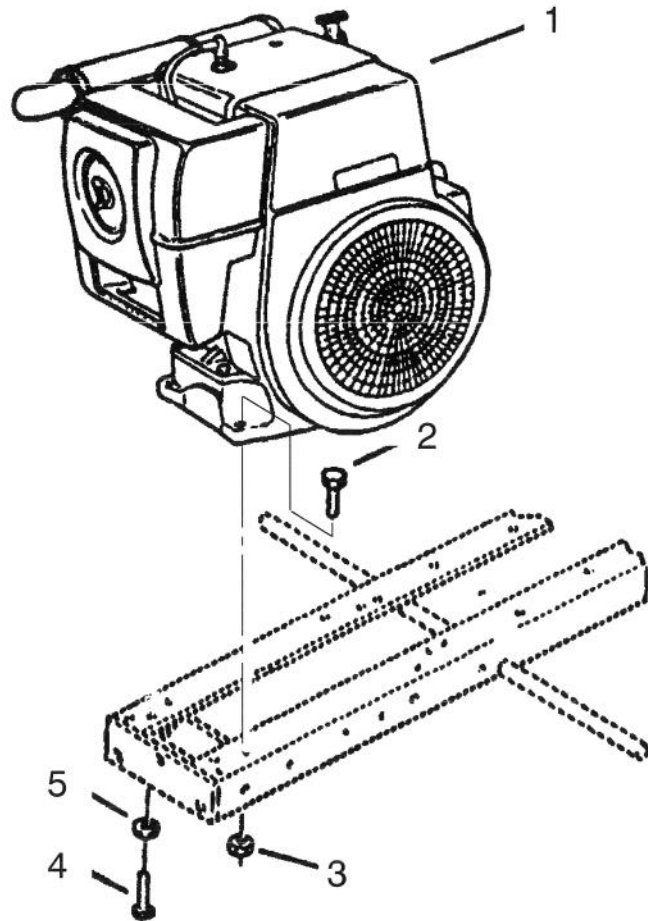

C-1481

ENGINE

Ref. No.	Part No.	Description	No. Used	Ref. No.	Part No.	Description	No. Used
1		Engine - 14HP	1	4	323-6	Bolt	2
2	323-8	Bolt	2	5	3253-21	Washer - Lock	1
3	3296-39	Nut	2