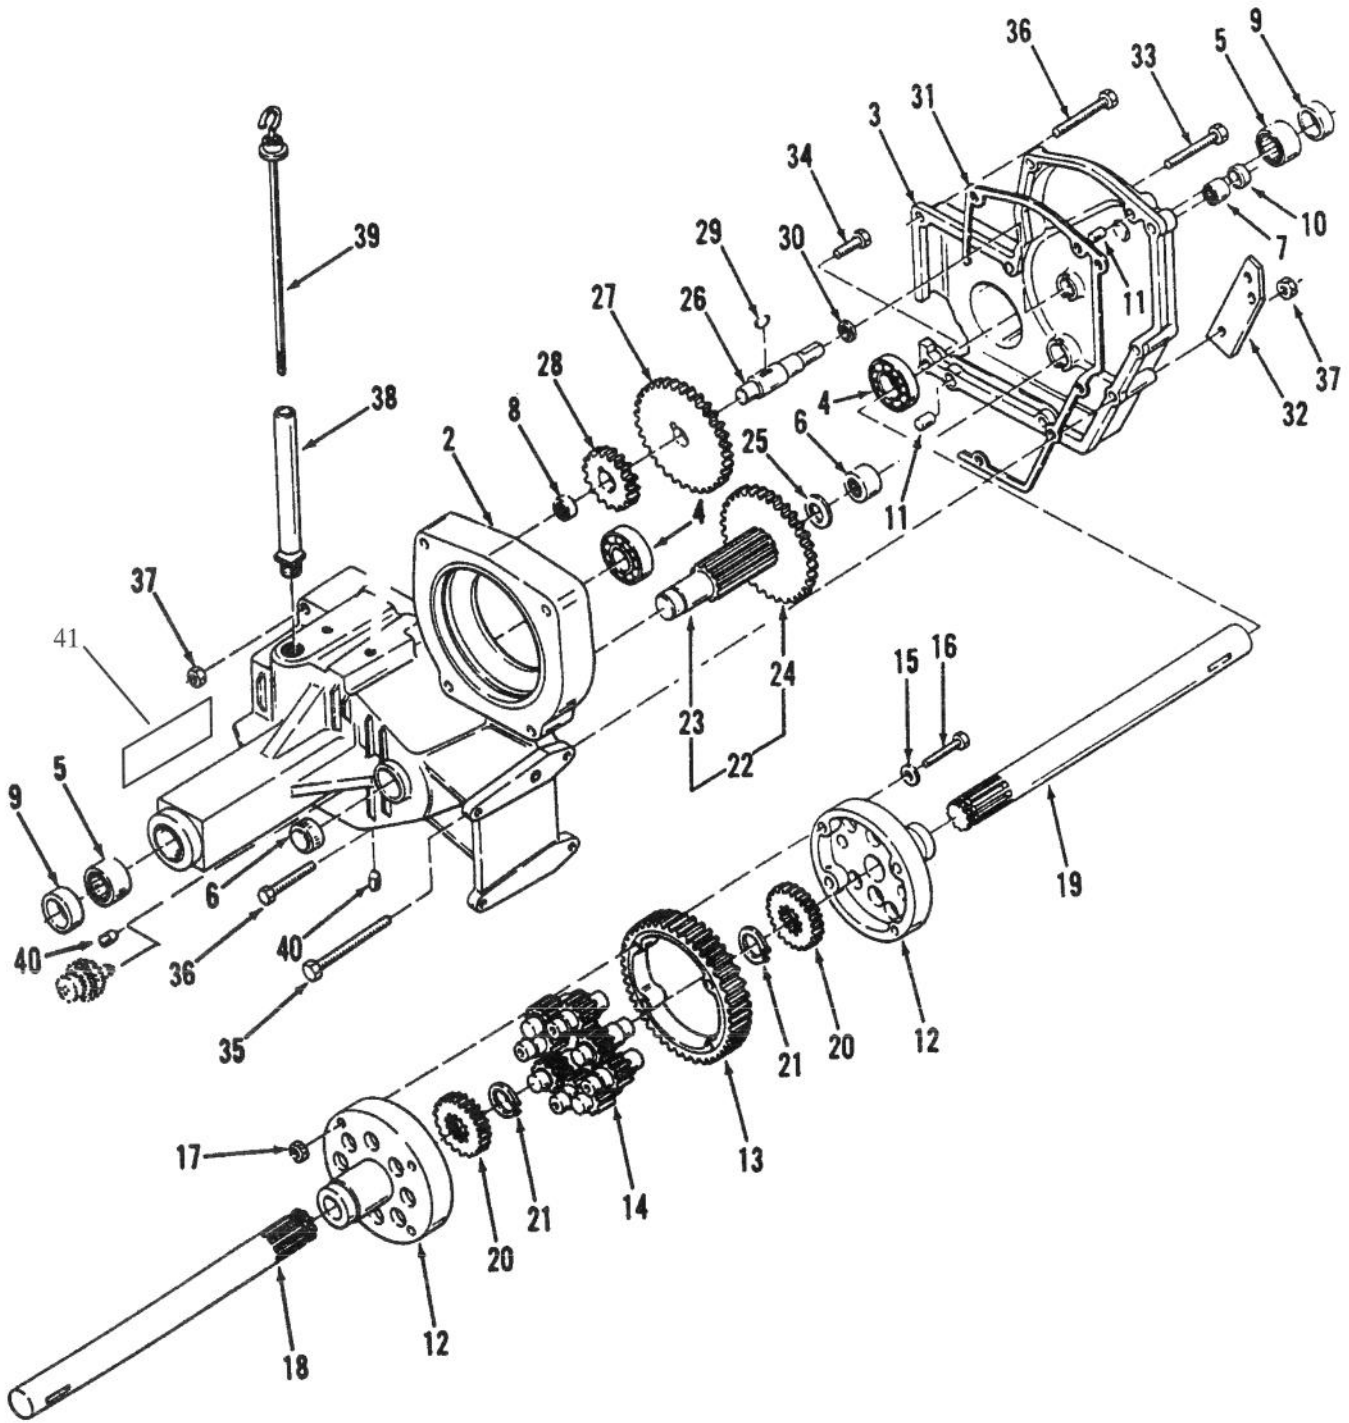

TRANSAXLE

TRANSAXLE

Ref. No.	Part No.	Description	No. Used	Ref. No.	Part No.	Description	No. Used
1	92-7297	Transaxle (Incl.. Ref. # 41)	1	20	101889	Gear – Differential Axle 24 Tooth	2
2	92-7298	Case – Transaxle, RH	1	21	105876	Ring – Retaining	2
3	111201	Case – Transaxle, LH	1	22	109703	Gear Assembly	1
4	111199	Bearing – Ball	2	23	101625	Gear – Pinion 11 Tooth	1
5	9416	Bearing – Needle	2	24	101626	Gear – Pinion 44 Tooth	1
6	1532	Bearing – Needle	2	25	9547	Washer – Thrust	1
7	1538	Bearing – Needle	1	26	109370	Shaft	1
8	1518	Bearing – Needle	1	27	109752	Gear 46 Tooth	1
9	6449	Axle – Seal	2	28	109742	Gear 20 Tooth	1
10	108357	Seal	1	29	937099	Key – Woodruff	1
11	108363	Pin – Dowel	2	30	7956	Washer – Thrust	1
12	111196	Cap – Differential End	2	31	108312	Gasket – Case	1
13	105061	Gear – Differential Ring 43 Tooth	1	32	109367	Bracket – Brake	1
14	101623	Gear – Differential Pinion 11 Tooth	8	33	908040	Bolt	1
15	107374	Washer – Special	4	34	323-7	Bolt	1
16	911423	Bolt	4	35	323-25	Bolt	1
17	108881	Nut	4	36	323-15	Bolt	2
18	108362	Axle – Rear, RH Long 13-1/8 in./33 cm	1	37	3296-39	Nut	3
19	108361	Axle – Rear, LH Short 10-1/8 in./26 cm	1	38	106448	Tube – Filler	1
				39	110768	Dipstick	1
				40	281-10	Plug – Pipe	2
				41	88-2790	Decal – Danger	1