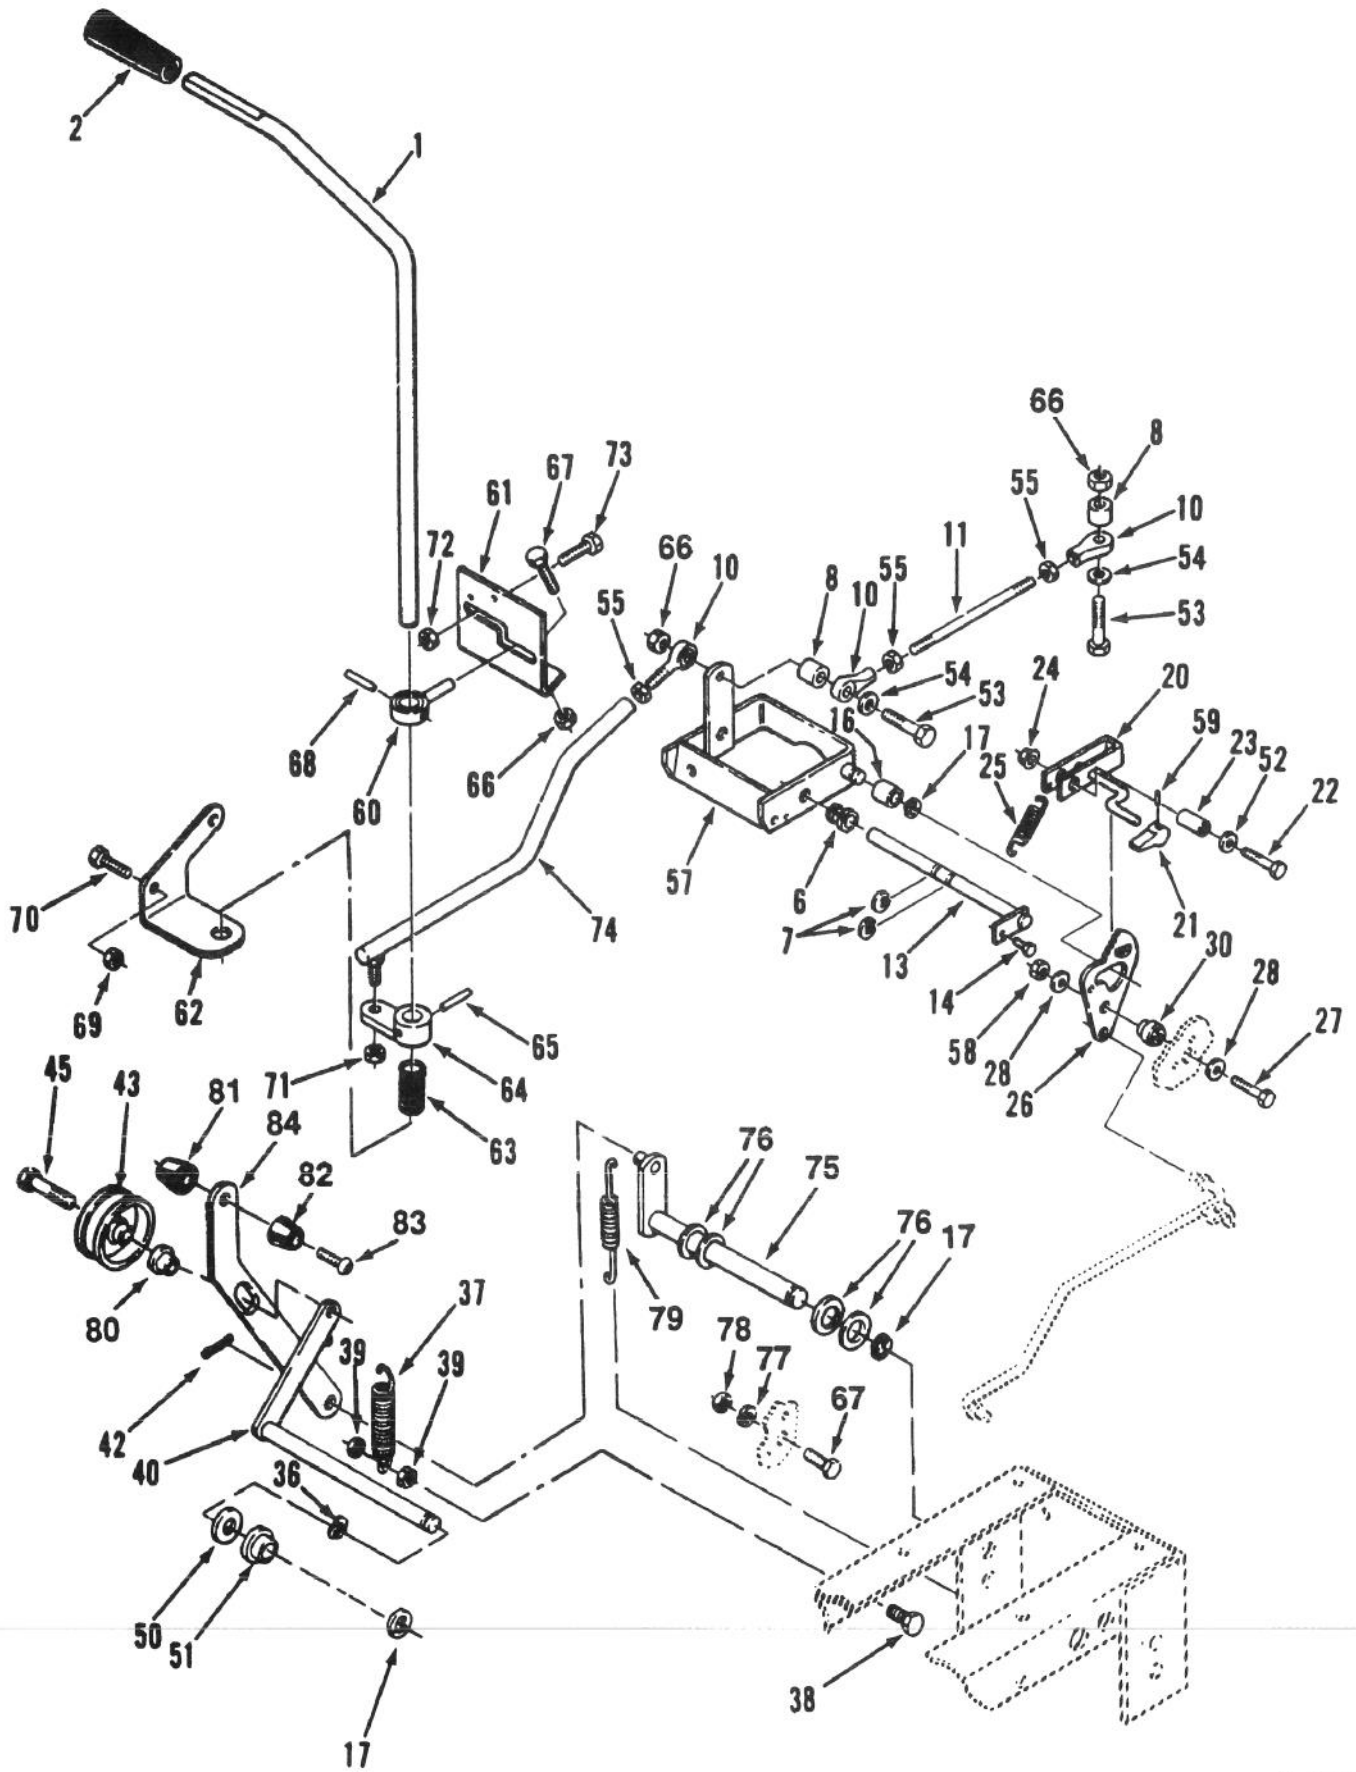

CLUTCH, BRAKE MOTION CONTROL LINKAGE

CLUTCH, BRAKE MOTION CONTROL LINKAGE

Ref. No.	Part No.	Description	No. Used
1	78-5660	Lever - Motion Control	1
2	116635	Knob - Motion Control	1
6	5983	Bushing	2
7	5701	Ring - Retaining	2
8	100304	Spacer	2
10	116407	Rod End	2
11	108904	Rod Control 9" Long	1
13	108496	Rod - Pivot	1
14	926694	Bolt	1
16	100656	Bearing - Cam	1
17	5701	Ring - Retaining	4
20	78-8500	Lever - Parking Brake	1
21	118860	Knob - Parking Brake Lever	1
22	323-9	Bolt	1
23	102025	Spacer	1
24	102809	Nut - Special, Flanged	1
25	1230	Spring	1
26	108716	Plate - Cam	1
27	323-8	Bolt	1
28	3256-4	Washer	2
30	108717	Spacer	1
36	108473	Washer - Wave	2
37	107938	Spring	1
38	321-6	Bolt	1
39	32146-17	Nut	4
40	106368	Rod - Pivot	1
42		Pin - Cotter	1
43	112426	Pulley - Idler	1
45	106193	Bolt - Special	1
50	3256-26	Washer	1
51	7879	Bushing	1
52	3256-24	Washer	1

Ref. No.	Part No.	Description	No. Used
53	911458	Bolt	2
54	3256-22	Washer	2
55	3220-1	Nut	3
57	113454	Control - Cam	1
58	3296-39	Nut	2
59	933135	Pin - Spirol	1
60	118660	Guide - Control	1
61	78-5631	Bracket - Control	1
62	78-1540	Bracket - Control, Lower	1
63	101853	Spring	1
64	116321	Arm - Control	1
65	32312-94	Pin - Spirol	1
66	3296-42	Nut	2
67	321-4	Bolt	2
68	933198	Pin - Spirol	1
69	3296-29	Nut	2
70	322-3	Bolt	2
71	3296-4	Nut	1
72	3296-29	Nut	1
73	322-2	Bolt	1
74	116324	Rod Assembly	1
75	106369	Shaft	1
76	3256-26	Washer	4
77	3255-7	Washer - Lock	1
78	3218-1	Nut	1
79	110769	Spring	1
80	106450	Spacer	1
81	8722	Knob	1
82	8693	Knob	1
83	911747	Screw	1
84	110780	Handle	1