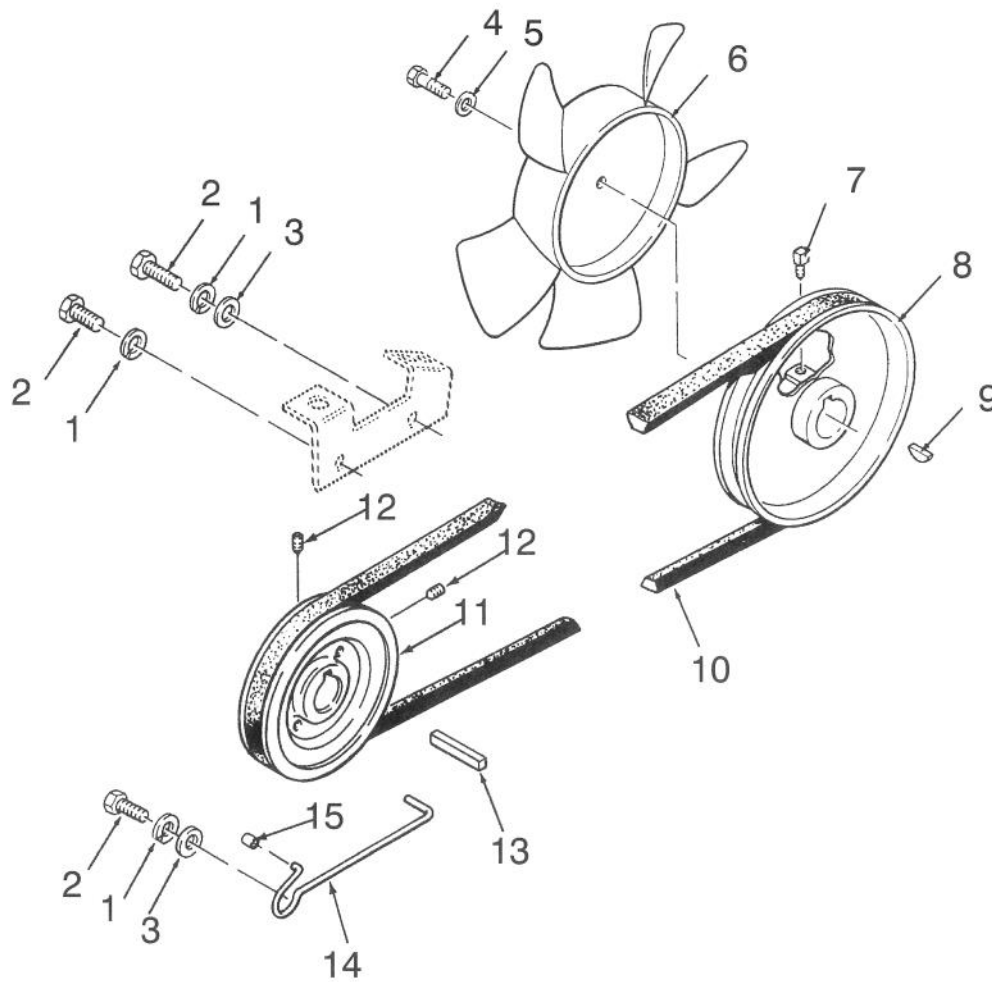

### FRAME

Ref. No.	Part No.	Description	No. Used
1	78-2680	Frame	1
2	3231-25	Bolt - Carriage	3
3	3296-39	Nut	3

Ref. No.	Part No.	Description	No. Used
4	323-5	Bolt	4
5	3253-21	Washer - Lock	4

C-1588