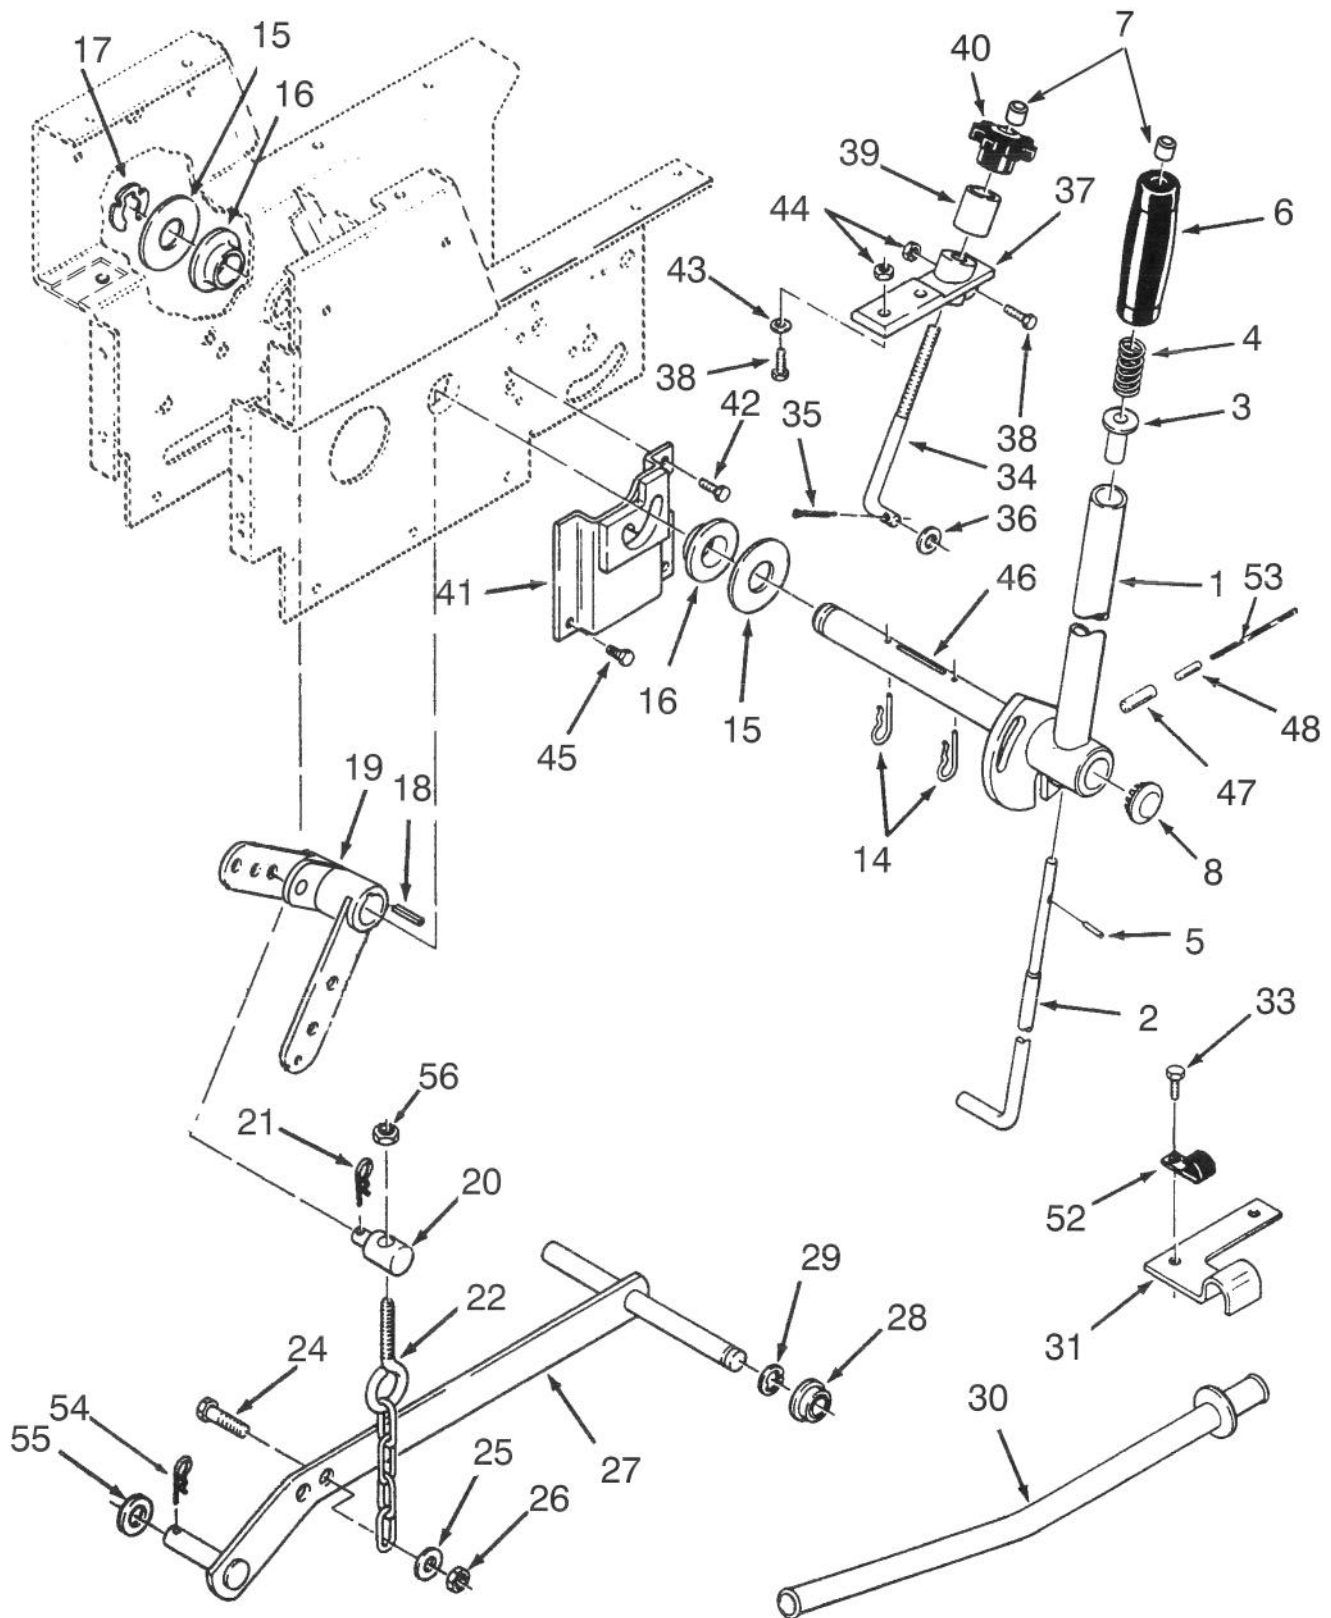

MANUAL LIFT LINKAGE

MANUAL LIFT LINKAGE

Ref. No.	Part No.	Description	No. Used	Ref. No.	Part No.	Description	No. Used
1	108563	Lever – Lift (Incl. Ref.# 46, 47, & 48)	1	30	105845	Tube – Rear Lift Cable	1
2	106257	Rod – Latch	1	31	108903	Clamp – Tube	1
3	8130	Retainer – Spring	1	33	3235-22	Bolt	2
4	3624	Spring	1	34	110653	Rod – Height Control	1
5	933148	Pin – Spirol	1	35	3272-10	Pin – Cotter	1
7	105316	Cap – Rod	2	36	3256-5	Washer	1
6	6542	Grip – Lift Lever	1	37	106345	Casting – Height Control	1
8	4944	Button – Plug	1	38	322-5	Bolt	3
14	933507	Pin – Cotter	2	39	106258	Sleeve	1
15	3256-30	Washer	3	40	5280	Knob – Height Control	1
16	106269	Bushing	2	41	106411	Latch Bracket	1
17	106414	Retainer	1	42	9266944	Bolt	1
18	1121	Key	1	43	3256-23	Washer	2
19	78-1550	Lever – Lift	1	44	3296-29	Nut	3
20	6739	Trunnion	1	45	926696	Bolt	2
21	9335044	Pin – Cotter	1	46	108565	Shaft	1
22	106522	Chain – Lift	1	47	32121-103	Pin – Spirol	1
24	322-6	Bolt	1	48	32121-25	Pin – Roll	1
25	3256-23	Washer	1	52	8830	Clamp	1
26	3296-29	Nut	1	53	111154	Wire – Lock	1
27	113445	Bar – Lift	1	54	933505	Pin – Cotter	1
28	6229	Bearing	1	55	3256-26	Washer	1
29	5701	Ring – Retaining	1	56	3296-39	Nut	1