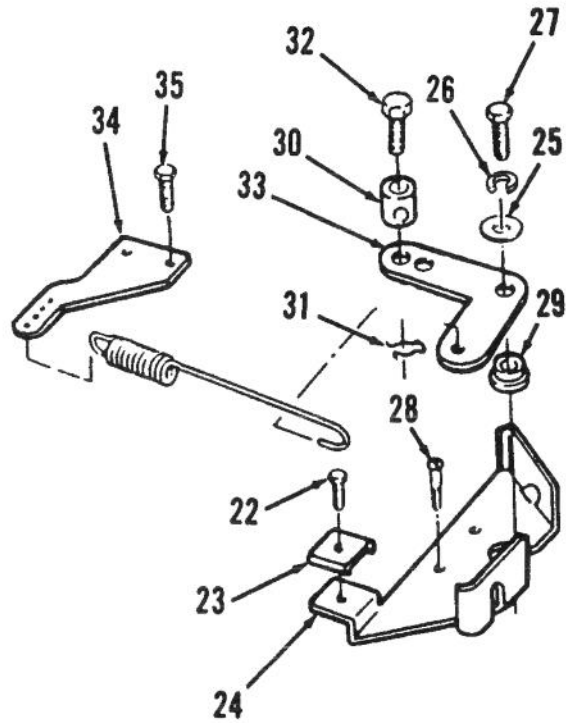

C-1669

GOVERNOR

Ref. No.	Part No.	Description	No. Used
11	NN10217	Spring – Governor, 5 Ball	1
12	57-9190	Clamp – Cable	1
13	79-6360	Bracket	1
14	NN10395	Screw	1
15	59-1030	Screw	1
16	NN10219	Spring	1
17	92-0922	Arm – Governor Control, w/o Swivel	1
18	59-1100	Screw	2
19	NN10357	Washer – Flat	1
20	NN10218	Bushing	1
22	59-1000	Screw	1
23	57-9190	Clamp – Throttle Cable	1

Ref. No.	Part No.	Description	No. Used
24	79-6390	Bracket – Governor Control	1
25	59-0830	Washer – Flat	1
26	82-1620	Washer – Lock	1
27	82-1370	Screw	1
28	201327	Screw	3
29	79-6400	Bushing – Governor Control	1
30	NN10320	Swivel – Throttle Control	1
31	59-0720	Pin – Cotter	1
32	NN10410	Screw – Machine	1
33	79-6410	Link – Governor Control	1
34	79-6420	Adapter – Governor Arm	1
35	59-1050	Screw	2