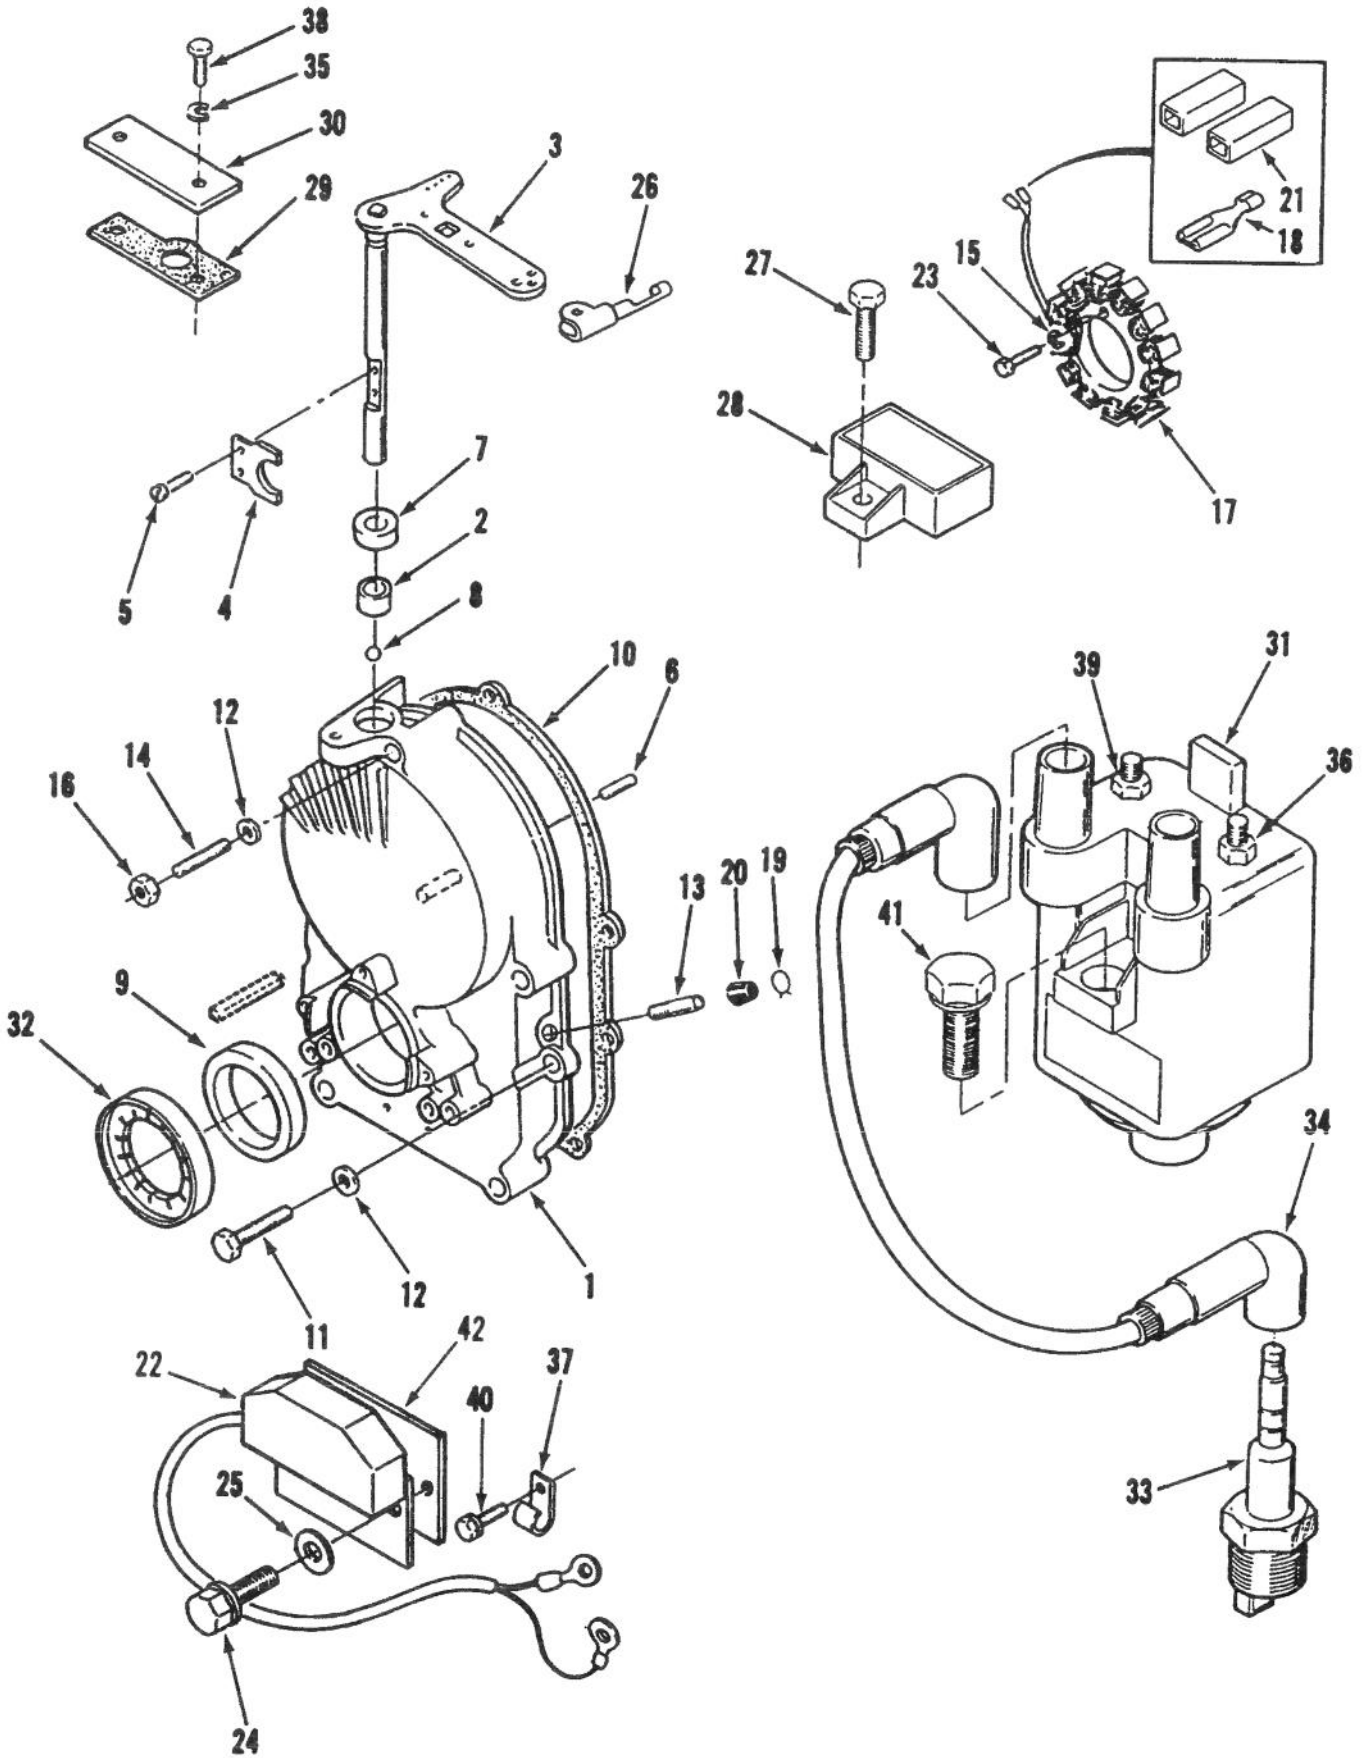

GEARCASE AND IGNITION CONTROLS

GEARCASE AND IGNITION CONTROLS

Ref. No.	Part No.	Description	No. Used
1	NN10825	Kit – Gearcase (Incl. Ref.# 2-9, 13, 19, & 20)	1
2	57-9650	Bearing	1
3	NN10826	Governor Shaft & Arm – Chromed	1
4	59-0420	Yoke	1
5	59-0950	Screw	1
6	NN10335	Pin – Dowel	1
7	57-9570	Seal – Oil	1
8	NN10327	Bearing	1
9	57-9580	Seal – Oil	1
10	NN10895	Gasket	1
11	82-1410	Screw	4
12	57-9750	Washer	5
13	59-0360	Tube – Vacuum Port	1
14	NN10352	Stud – Gear Cover	1
15	3253-2	Washer – Lock	3
16	NN10426	Nut	1
17	NN10518	Stator w/Terminals	1
18	NN10290	Terminal – Stator Leads	3
19	57-9550	Clamp	1
20	59-0370	Cap	1
21	82-1000	Kit – Terminal	

Ref. No.	Part No.	Description	No. Used
		Connector Body	1
22	NN10444	Control – Ignition	1
23	82-1500	Screw – Hex. Hd.	3
24	NN10394	Screw – Hex. Hd.	2
25	82-1660	Washer – Lock	2
26	57-9730	Clip – Retaining	1
27	NN10414	Screw – Hex. Hd	1
28	NN10261	Regulator – Voltage 20 amp	1
29	79-6490	Gasket – Plate	1
30	NN10515	Cover – Ignition Plunger	1
31	NN10245	Battery Ignition Coil	1
32	NN10247	Rotor – Ignition	1
33	57-9340	Plug – Spark	2
34	82-1340	Cable – Spark Plug	1
35	82-1340	Washer – Flat	2
36	NN10248	Nut	1
37	NN10348	Clip – Wire	1
38	82-1360	Screw – Hex. Hd	1
39	NN10249	Nut	1
40	82-1410	Screw – Hex. Hd.	1
41	NN10408	Screw – Hex. Hd.	2
42	NN10516	Indicator – Ignition Module	1