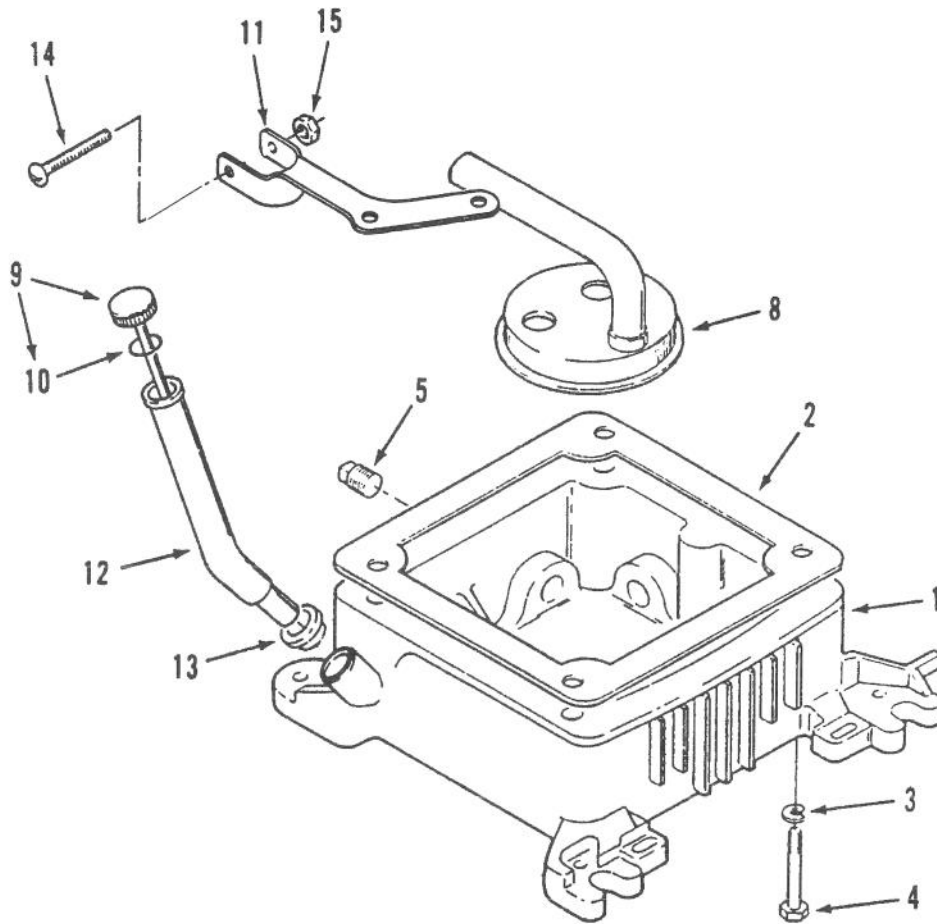

C-1663

OIL BASE AND FILL TUBE AND BRACKET

Ref. No.	Part No.	Description	No. Used
1	NN10018	Base - Oil (Incl. All Plugs & Plug Gasket)	1
2	57-8090	Gasket	1
3	82-1310	Washer - Lock	4
4	NN10379	Screw	4
5	82-1130	Plug - Sq Hd	2
8	NN10138	Cup - Oil Pump Intake	1
9	NN10159	Cap - Oil Fill & Indicator (Incl. "O"Ring)	1

Ref. No.	Part No.	Description	No. Used
10	NN10323	Ring - Oil	1
11	79-6460	Bracket	1
12	NN10854	Tube - Oil Fill, Chrome	1
13	NN10690	Seal	1
14	82-1560	Screw	1
15	82-1700	Nut - Speed	1