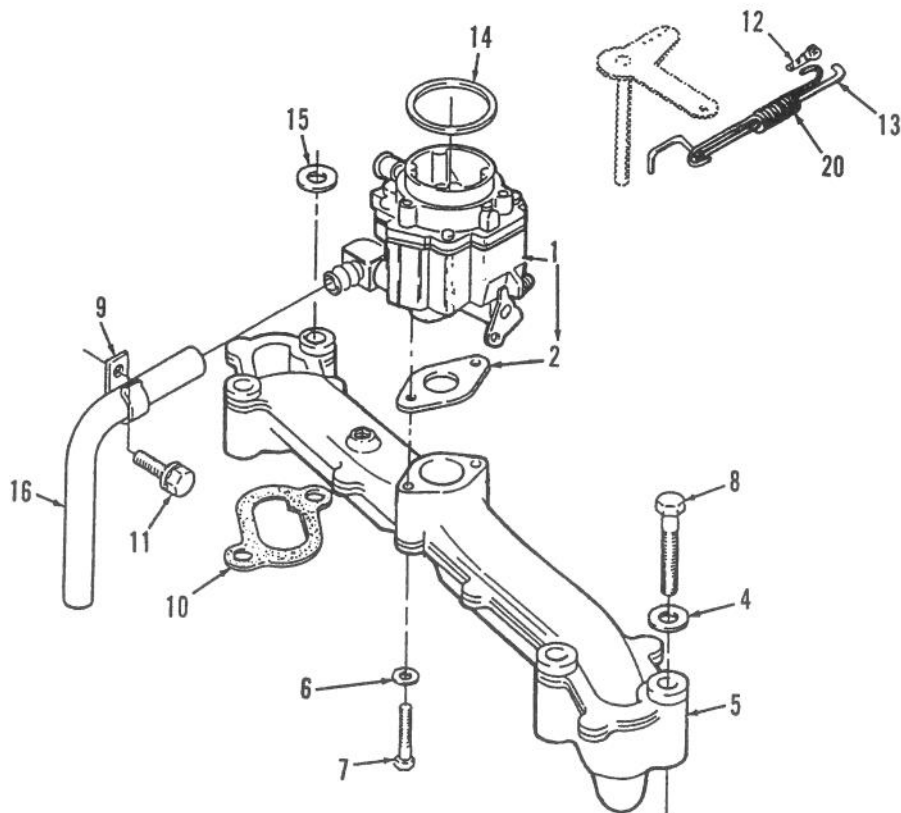

C-1666

INTAKE MANIFOLD

Ref. No.	Part No.	Description	No. Used	Ref. No.	Part No.	Description	No. Used
1	NN10504	Carburetor (Incl. Mounting Gasket, Elbow, & "O"Ring)	1	10	71-5980	Gasket	2
2	72-0850	Gasket	1	11	82-1450	Screw	2
4	82-1350	Washer - Flat	4	12	57-9700	Clip - Retaining, Rod to Carburetor	1
5	92-0918	Manifold - Intake	1	13	92-0919	Rod - Governor Control	1
6	82-1410	Washer - Flat	2	14	57-9620	"O"Ring	1
7	82-1410	Screw - Hex. Hd.	2	15	NN10362	Washer - Flat	1
8	NN10375	Screw - Hex. Hd.	4	16	NN10858	Hose - Fuel	1
9	NN10348	Clip - Fuel Line	1	20	NN10877	Spring - Governor Rod	1