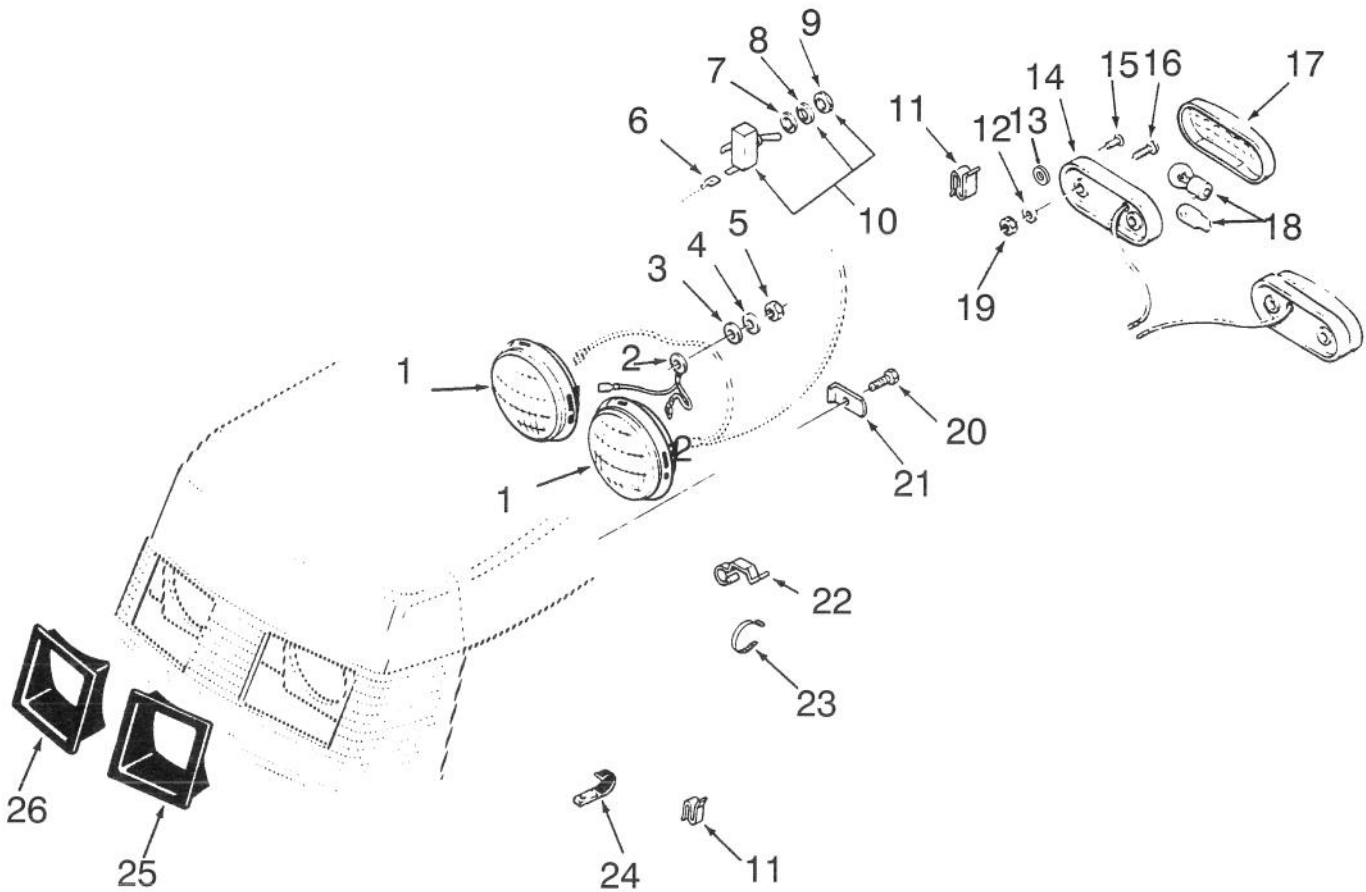

C-1498

ELECTRICAL SYSTEM

Ref. No.	Part No.	Description	No. Used	Ref. No.	Part No.	Description	No. Used
1	102881	Headlight	2	15	3269-3	Rivet - Pop	4
2	108130	Wire - Headlight Ground	1	16	910808	Screw	4
3	3256-23	Washer	1	17	112564	Lens - Taillight	2
4	3254-2	Washer - Lock	1	18	8043	Bulb - Light, Metal Base	2
5	3296-29	Nut	1	*	109045	Bulb - Light, All Glass	2
6	518104	Terminal	1	19	915551	Nut	4
7	920259	Washer - Special	1	20	926671	Bolt	2
8	102950	Ring - Retaining	1	21	109459	Clamp	2
9	113179	Nut	1	22	8519	Clip - Large	1
10	102138	Switch - Light	1	23	100571	Tie - Cable	1
11	3023	Clip - Small	1	24	8830	Clip	1
12	3256-21	Washer	4	25	109495	Retainer - Headlight L.H.	1
13	3254-1	Washer - Lock	4	26	109494	Retainer - Headlight RH	1
14	105202	Base - Taillight, w/Bulb	2				

*Not Illustrated