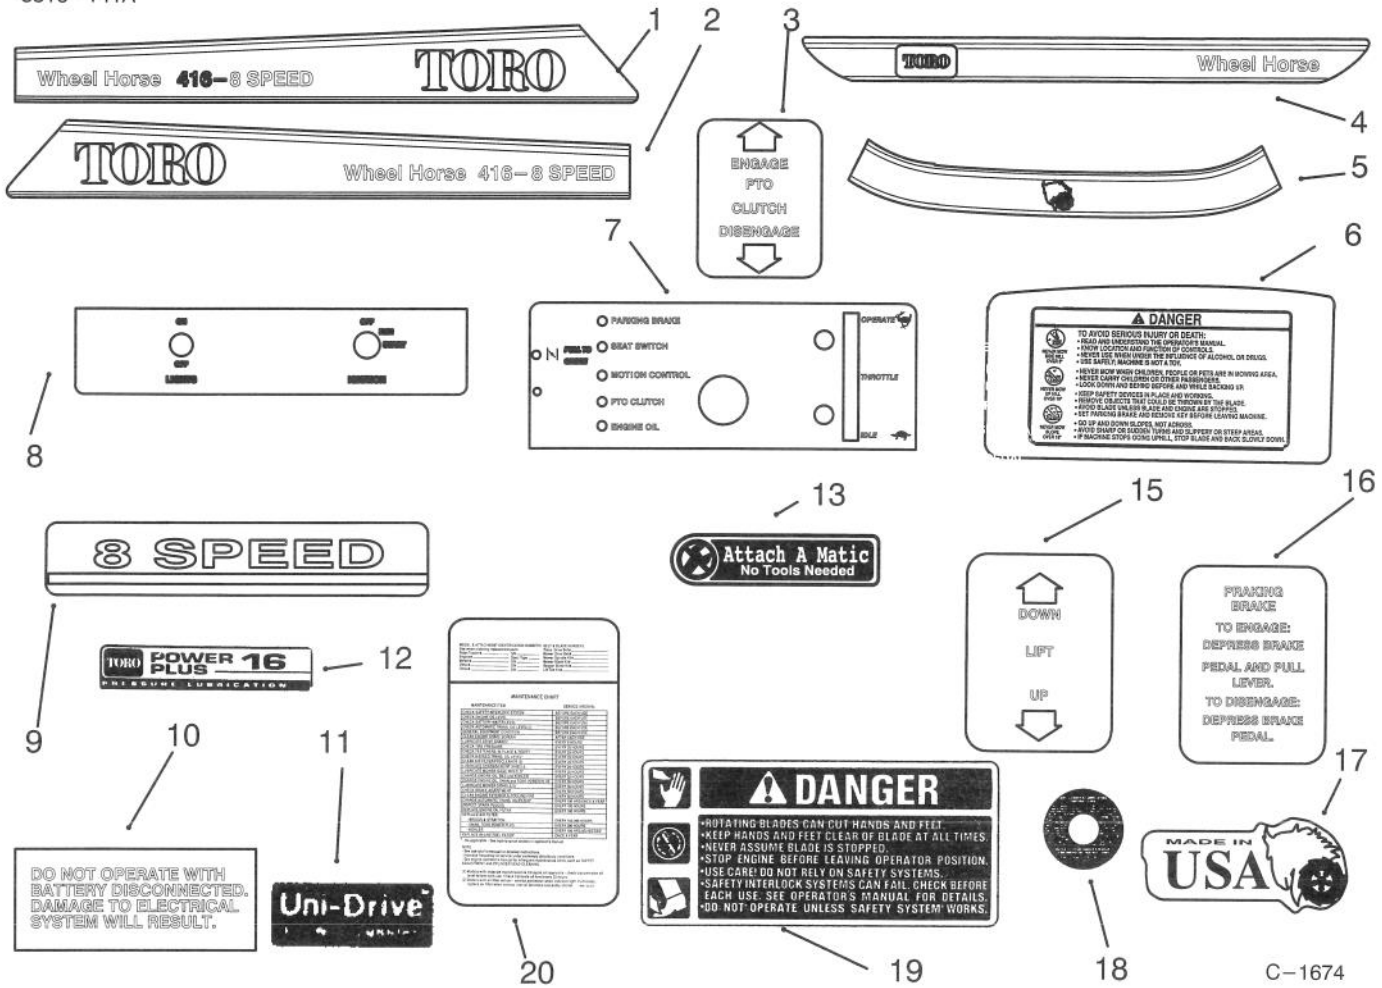

DECALS

Ref. No.	Part No.	Description	No. Used
1	79-4650	Decal - Hood L.H.	1
2	79-4640	Decal - Hood R.H.	1
3	111960	Decal - PTO Clutch	1
4	117760	Decal - Rear Fender	1
5	117509	Decal - Front Hood	1
6	88-0020	Decal - Rear Hood Danger	1
7	119200	Decal - Lower Dash	1
8	79-2470	Decal - Switch Plate	1
9	117513	Decal - 8 Speed	2
10	111926	Decal - Electrical System	1
11	104955	Decal - Unidrive	1

Ref. No.	Part No.	Description	No. Used
12	118540	Decal - Power Plus	1
13	115197	Decal - Attach-A-Matic	1
15	112168	Decal - Lift	1
16	111510	Decal - Parking Brake	1
17	117242	Decal - Made in U.S.A.	1
18	KH10191	Decal - Air Cleaner/Lub	1
19	79-0370	Decal - Danger	1
20	88-3200	Decal - Maintenance	1
*	92-1533	Loose Parts Package	1
*	92-0980	Loose Parts Package (Model 73440 Only)	1