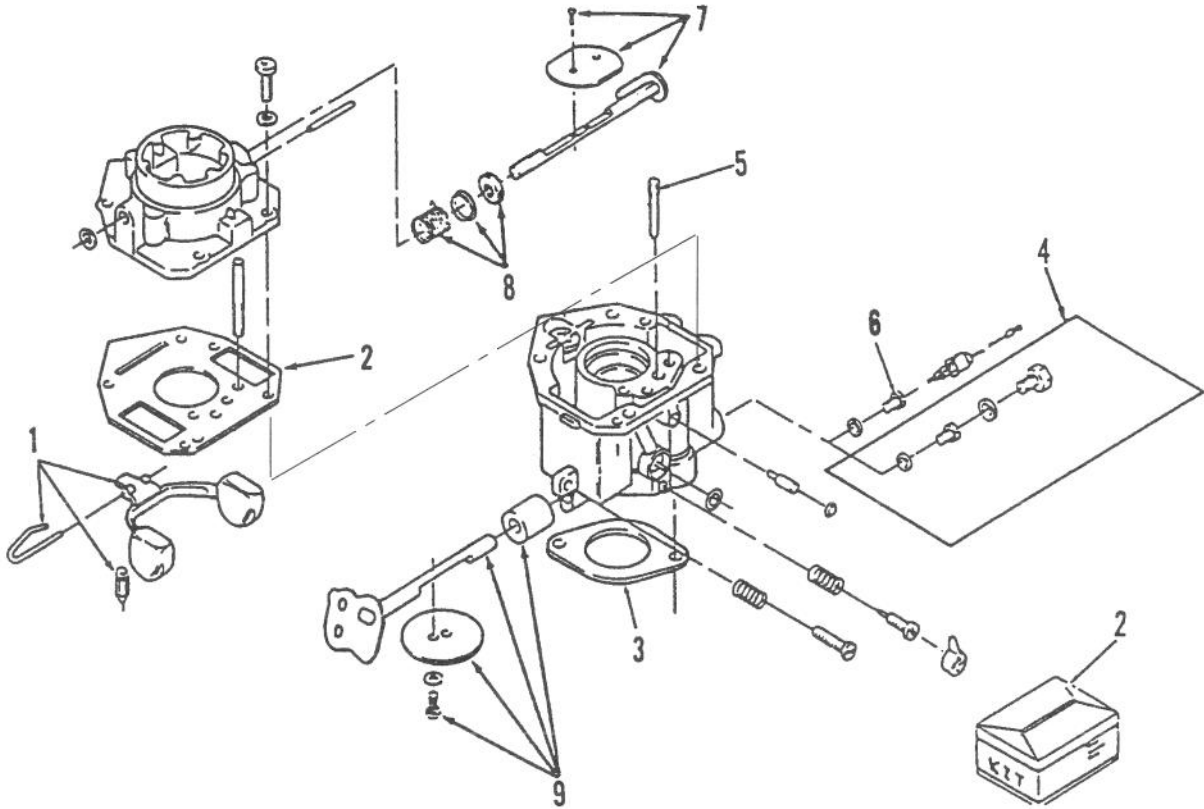

C-1667

CARBURETOR

Ref. No.	Part No.	Description	No. Used
1	NN10209	Kit - Float (Incl. Float, Pin, & Valve)	1
2	82-0780	Kit - Repair (Incl. Screw & Plug Package, Gasket Package, Float Valve, Idle Adjustment Needle & Spring, Mounting Gaskets, & Idle Limit Cap)	1
3	82-0850	Gasket - Carburetor Mtg. Jet (Power-Fixed & Opt. High Altitude)	1
4	NN10810	Kit - Fixed Jet	1

Ref. No.	Part No.	Description	No. Used
5	NN10201	Jet - Idle	1
6	NN10199	Jet - Power	1
7	NN10207	Kit - Choke Shaft (Incl. Choke Valve, Valve Screw - Set, & Air Filter)	1
8	NN10809	Kit - Choke Lever (Incl. Choke Lever Ring, Choke Spring, & Choke Collar)	1
9	NN10811	Kit - Throttle Shaft (Incl. Valve Screw - Set, Air Filter, & Throttle Valve)	1