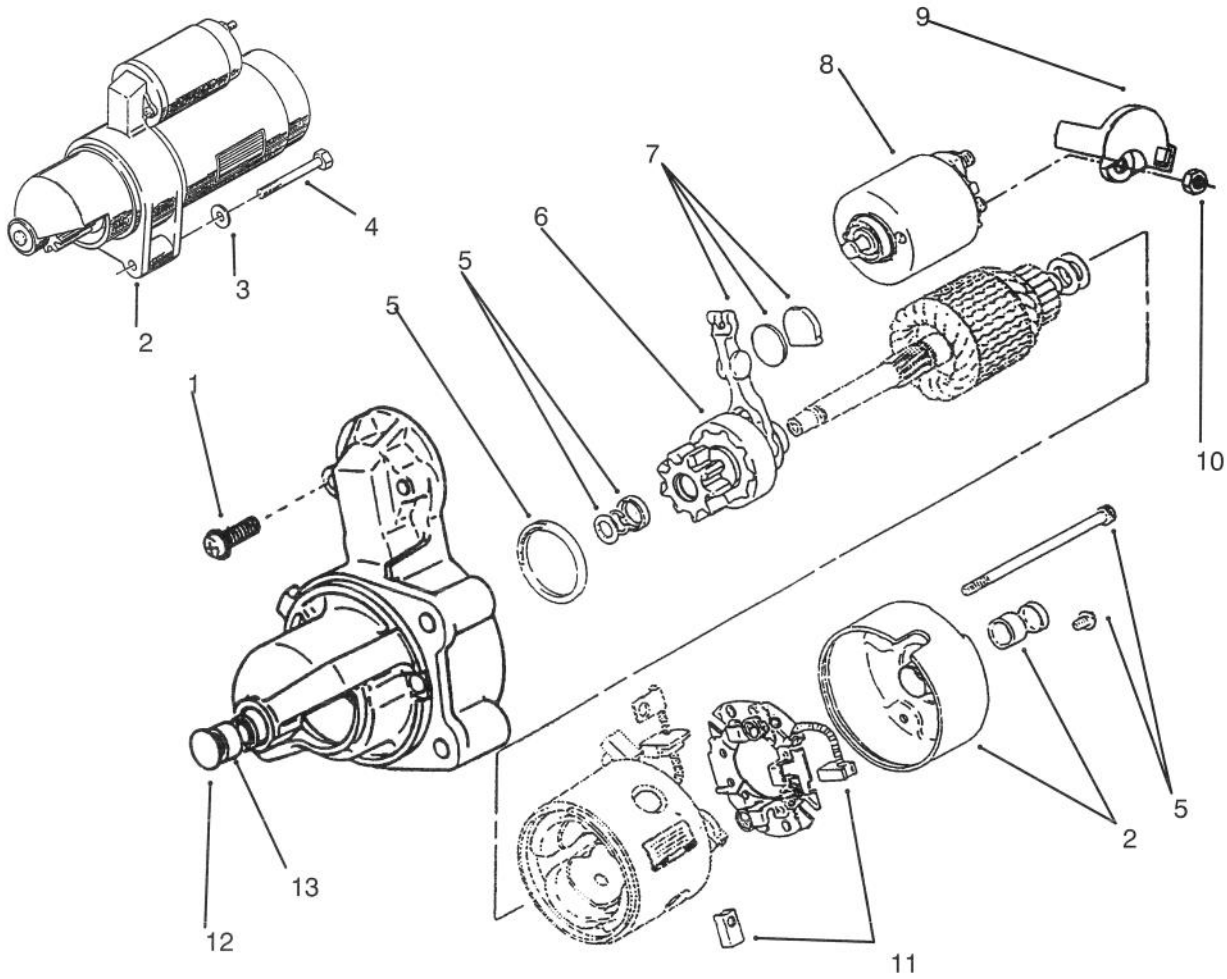

C-1671

STARTER

Ref. No.	Part No.	Description	No. Used
1	NN10885	Starter Hdw Kit (Incl. Solenoid Screws [2] Brush Holder Screws [2], Thru Bolts[2], Armature Shims [2], Pinion Stop Collar, & Pinion Retaining Ring)	1
2	71-6040	Starter, Complete - See Components Below	1
3	57-9770	Washer - Flat	2
4	79-6580	Screw - Cap	2
5	NN10886	Seal - Dust	1
6	NN10884	Clutch - Starter (Incl. Pinion Gear w/Clutch)	1
7	NN10266	Kit - Starter Shift Lever (Incl. Shift Lever, Wear	

Ref. No.	Part No.	Description	No. Used
8	NN10887	Plate & Rubber Plug) Kit - Starter Solenoid (Incl. Solenoid, Spring, & Plunger)	1
9	NN10930	Cap - Starter Solenoid	1
10	NN10768	Nut	1
11	NN10883	Kit - Starter Brush (Incl. Positive Brush [2] & Negative Brush w/Pigtail)	1
12	62-2730	Kit - Bushing (Incl. Front Bushing & Rear Cap w/Bushing)	1
13	NN10929	Holder - Starter Brush (Incl. Brush Holder w/Negative Brush)	1