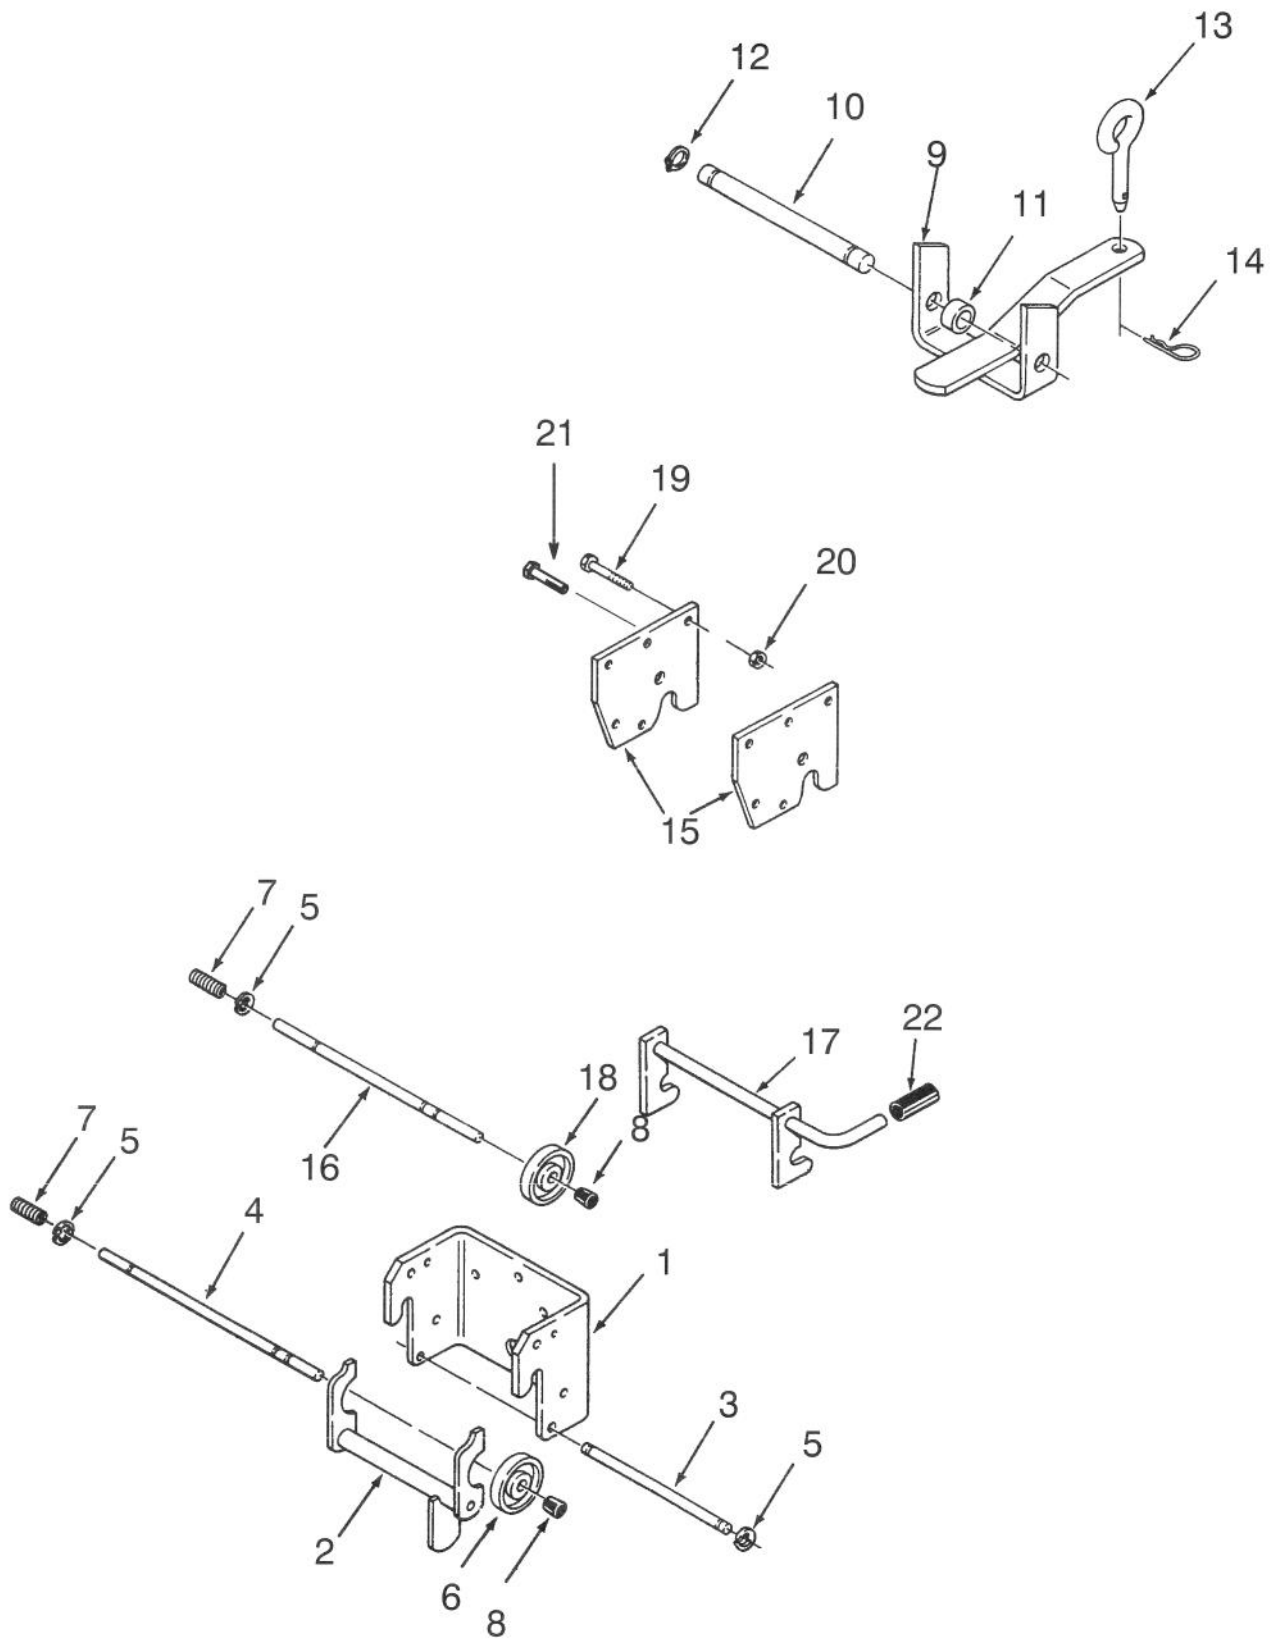

HITCHES

HITCHES

Ref. No.	Part No.	Description	No. Used	Ref. No.	Part No.	Description	No. Used
1	101711	Housing – Front Hitch	1	12	5618	Ring – Retaining	2
2	105859	Latch – Front Hitch	1	13	106634	Pin – Hitch	1
3	101750	Rod	1	14	933505	Pin – Cotter	1
4	101751	Rod – Front Hitch Lock	1	15	102644	Plate – Mid Hitch	2
5	105797	Ring – Retaining	8	16	117940	Rod – Mid Hitch Lock	1
6	101707	Lock	1	17	117930	Latch – Mid Hitch	1
7	8616	Spring	2	18	83-6520	Rod – Lock	1
8	105316	Cap – Lock Rod	2	19	3251-25	Bolt	3
9	1644	Hitch – Drawbar	1	20	3296-39	Nut	5
10	105269	Shaft – Drawbar Hitch	1	21	323-7	Bolt	2
11	9791204	Spacer	2	22	9038	Grip	1