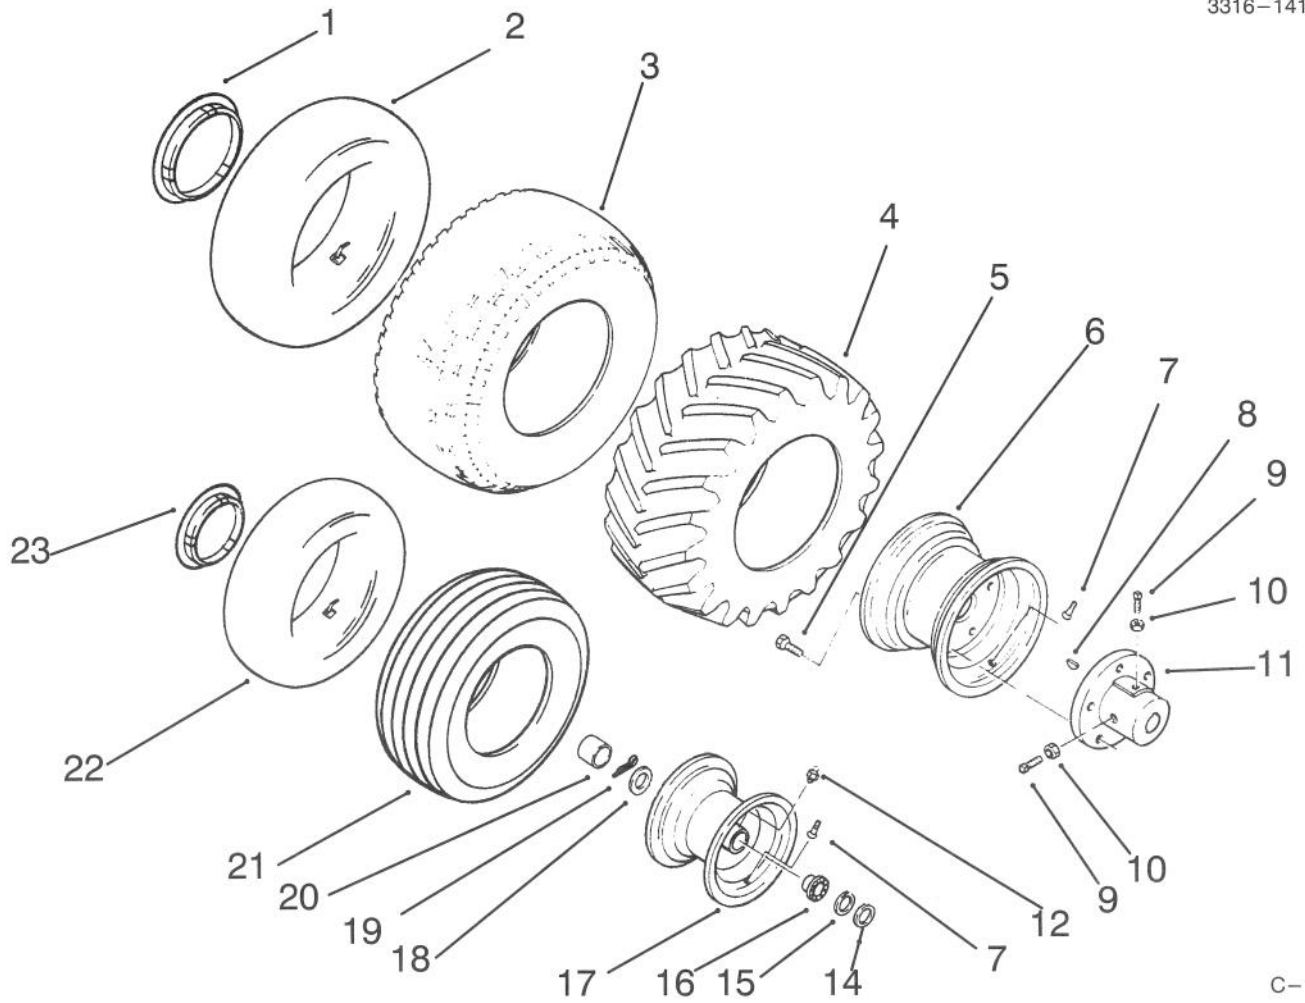

C-1499

WHEELS AND TIRES

Ref. No.	Part No.	Description	No. Used
1	114428	Logo - Hub Cap 12" (Opt.)	2
2	7007	Tube - Rear (Opt.)	2
*	100291	Tube - Cleat Tires" (Opt.)	2
3	116744	Tire - Turf Trac, Rear	2
4	7607	Tire - Cleat, Rear" (Opt.)	2
5	83-2720	Bolt - Lug	10
6	111516	Wheel - Rear	2
7	5108	Stem - Valve	4
8	937108	Key - Woodruff	2
9	3243-5	Screw - Set	4
10	3218-3	Nut	4
11	105763	Hub - Rear	2

Ref. No.	Part No.	Description	No. Used
12	109500	Fitting - Grease	2
14	5210	Washer - Shim .015	2
15	1278	Washer - Shim .050	4
16	110513	Bearing - Ball	4
17	78-1660	Wheel Assembly - Front (Incl. Ref.# 7, 12, & 16)	2
18	111952	Washer - Special Hub Cap	2
19	3272-17	Pin - Cotter	2
20	111951	Hubcap	2
21	117127	Tire - Turf Trac, Front	2
22	100079	Tube - Front (Opt.)	2
23	114427	Logo - Hub Cap 8" (Opt.)	2

*Not Illustrated