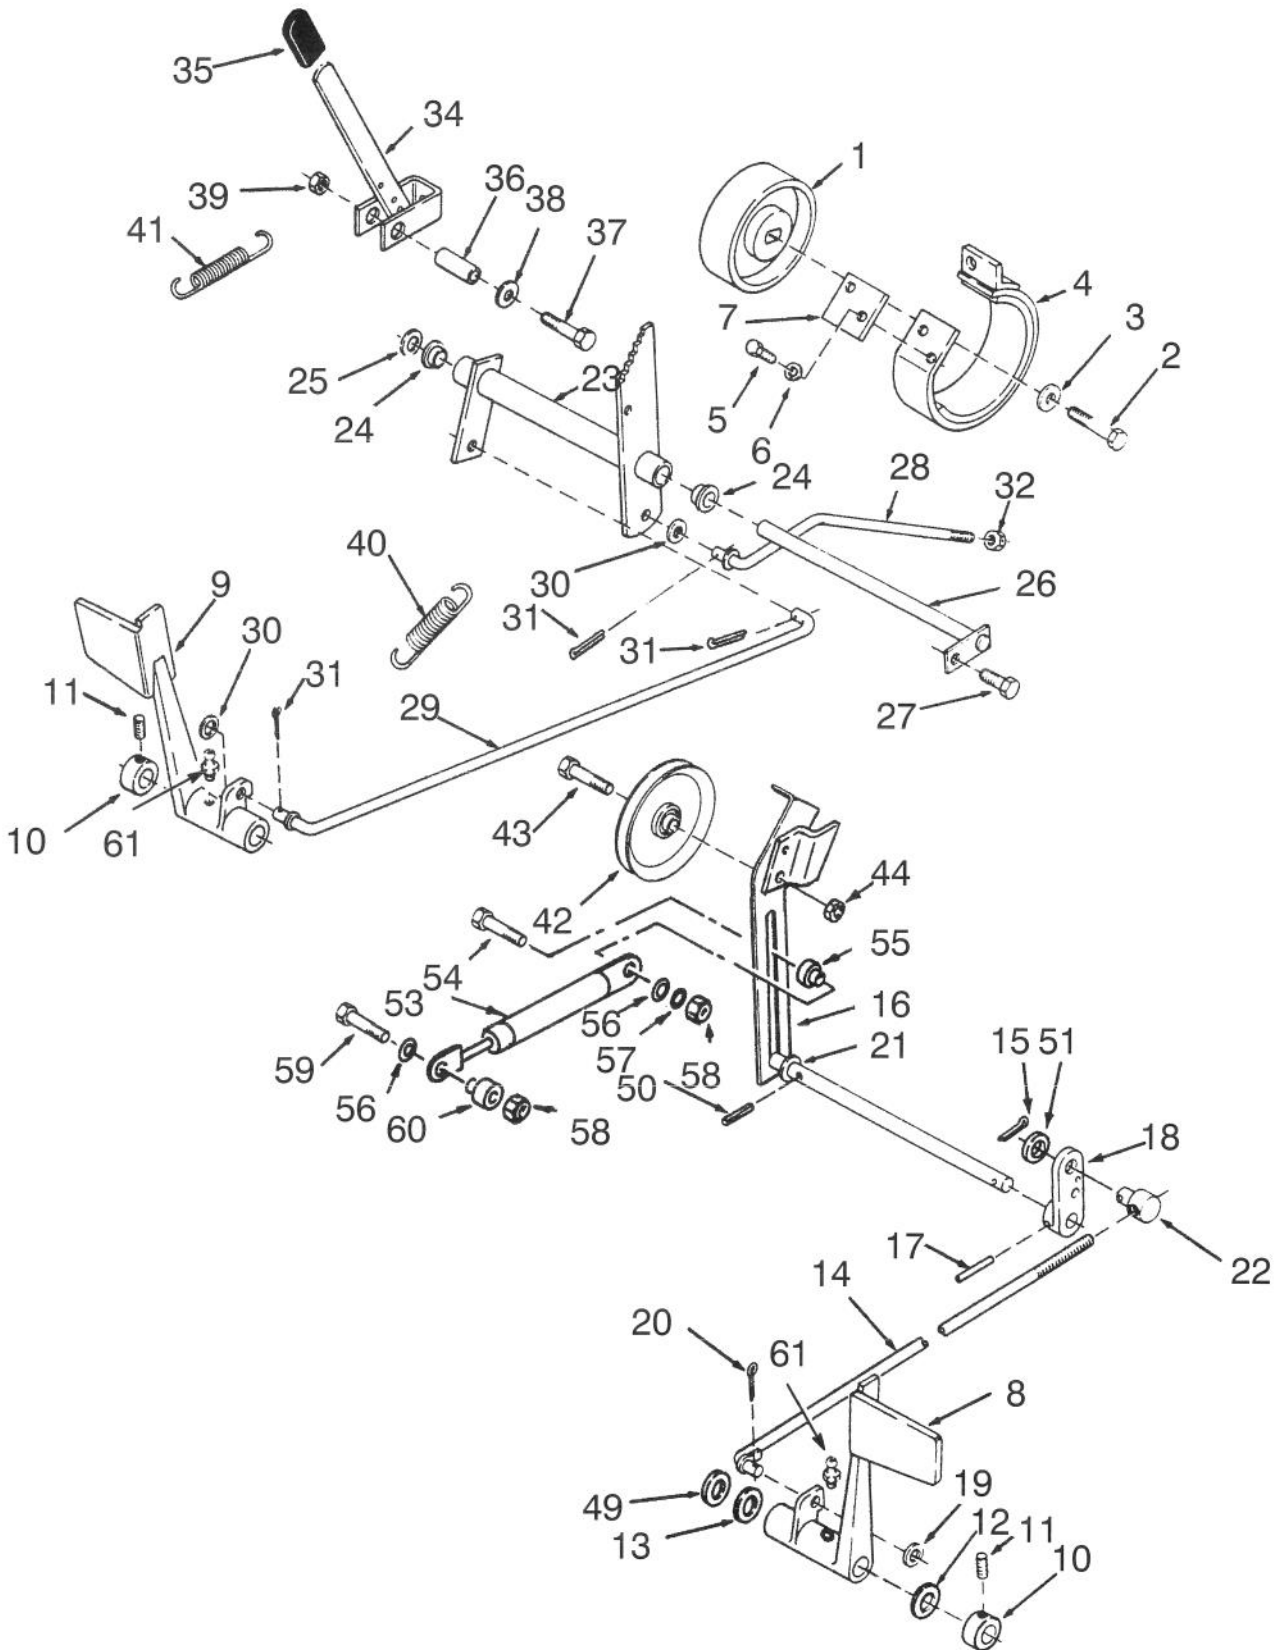

CLUTCH, BRAKE AND SPEED CONTROL LINKAGE

CLUTCH, BRAKE AND SPEED CONTROL LINKAGE

Ref. No.	Part No.	Description	No. Used	Ref. No.	Part No.	Description	No. Used
1	106719	Drum – Brake	1	29	105886	Rod – Brake, Front	1
2	110234	Bolt	1	30	920248	Washer – Nylon	2
3	2844	Washer – Special	1	31	3272-10	Pin – Cotter	3
4	9593	Band – Brake	1	32	3296-39	Nut	1
5	321-3	Bolt	2	34	106451	Lever – Parking Brake	1
6	3253-3	Washer – Lock	2	35	6820	Grip	1
7	9598	Plate – Back-Up	1	36	102025	Spacer	1
8	114814	Pedal – Clutch	1	37	323-9	Bolt	1
9	114813	Pedal – Brake	1	38	3256-24	Washer	1
10	111383	Collar	2	39	102809	Nut – Special	1
11	3245-32	Screw – Set	2	40	107677	Spring – Brake Return	1
12	7896	Washer – Bowed	1	41	103628	Spring – Return	1
13	1278	Washer – Shim	1	42	7451	Pulley – Idler	1
14	103347	Rod – Clutch	1	43	106193	Bolt – Special	1
15	3272-6	Pin – Cotter	1	44	3296-39	Nut	1
16	78-2970	Arm – Clutch Idler	1	49	9202254	Washer – Special	1
17	933190	Pin – Spirol	1	50	933267	Pin – Spirol	1
18	105896	Arm – Clutch Rod	1	51	3256-24	Washer	1
19	920248	Washer – Nylon	3	53	78-3240	Spring – Gas	1
20	3272-10	Pin – Cotter	2	54	321-6	Bolt	1
21	3765	Washer – Shim	1	55	78-3260	Spacer	1
22	101161	Trunnion – Clutch Rod	1	56	3256-22	Washer	2
23	103543	Bell Crank – Brake Linkage	1	57	3253-3	Washer – Lock	1
24	7879	Bushing	2	58	3296-42	Nut	2
25	3256-26	Washer	1	59	321-9	Bolt	1
26	106417	Rod – Bell Crank Pivot	1	60	78-3250	Spacer	1
27	9266944	Bolt	1	61	302-5	Fitting – Grease	2
28	105900	Rod – Brake, Rear	1