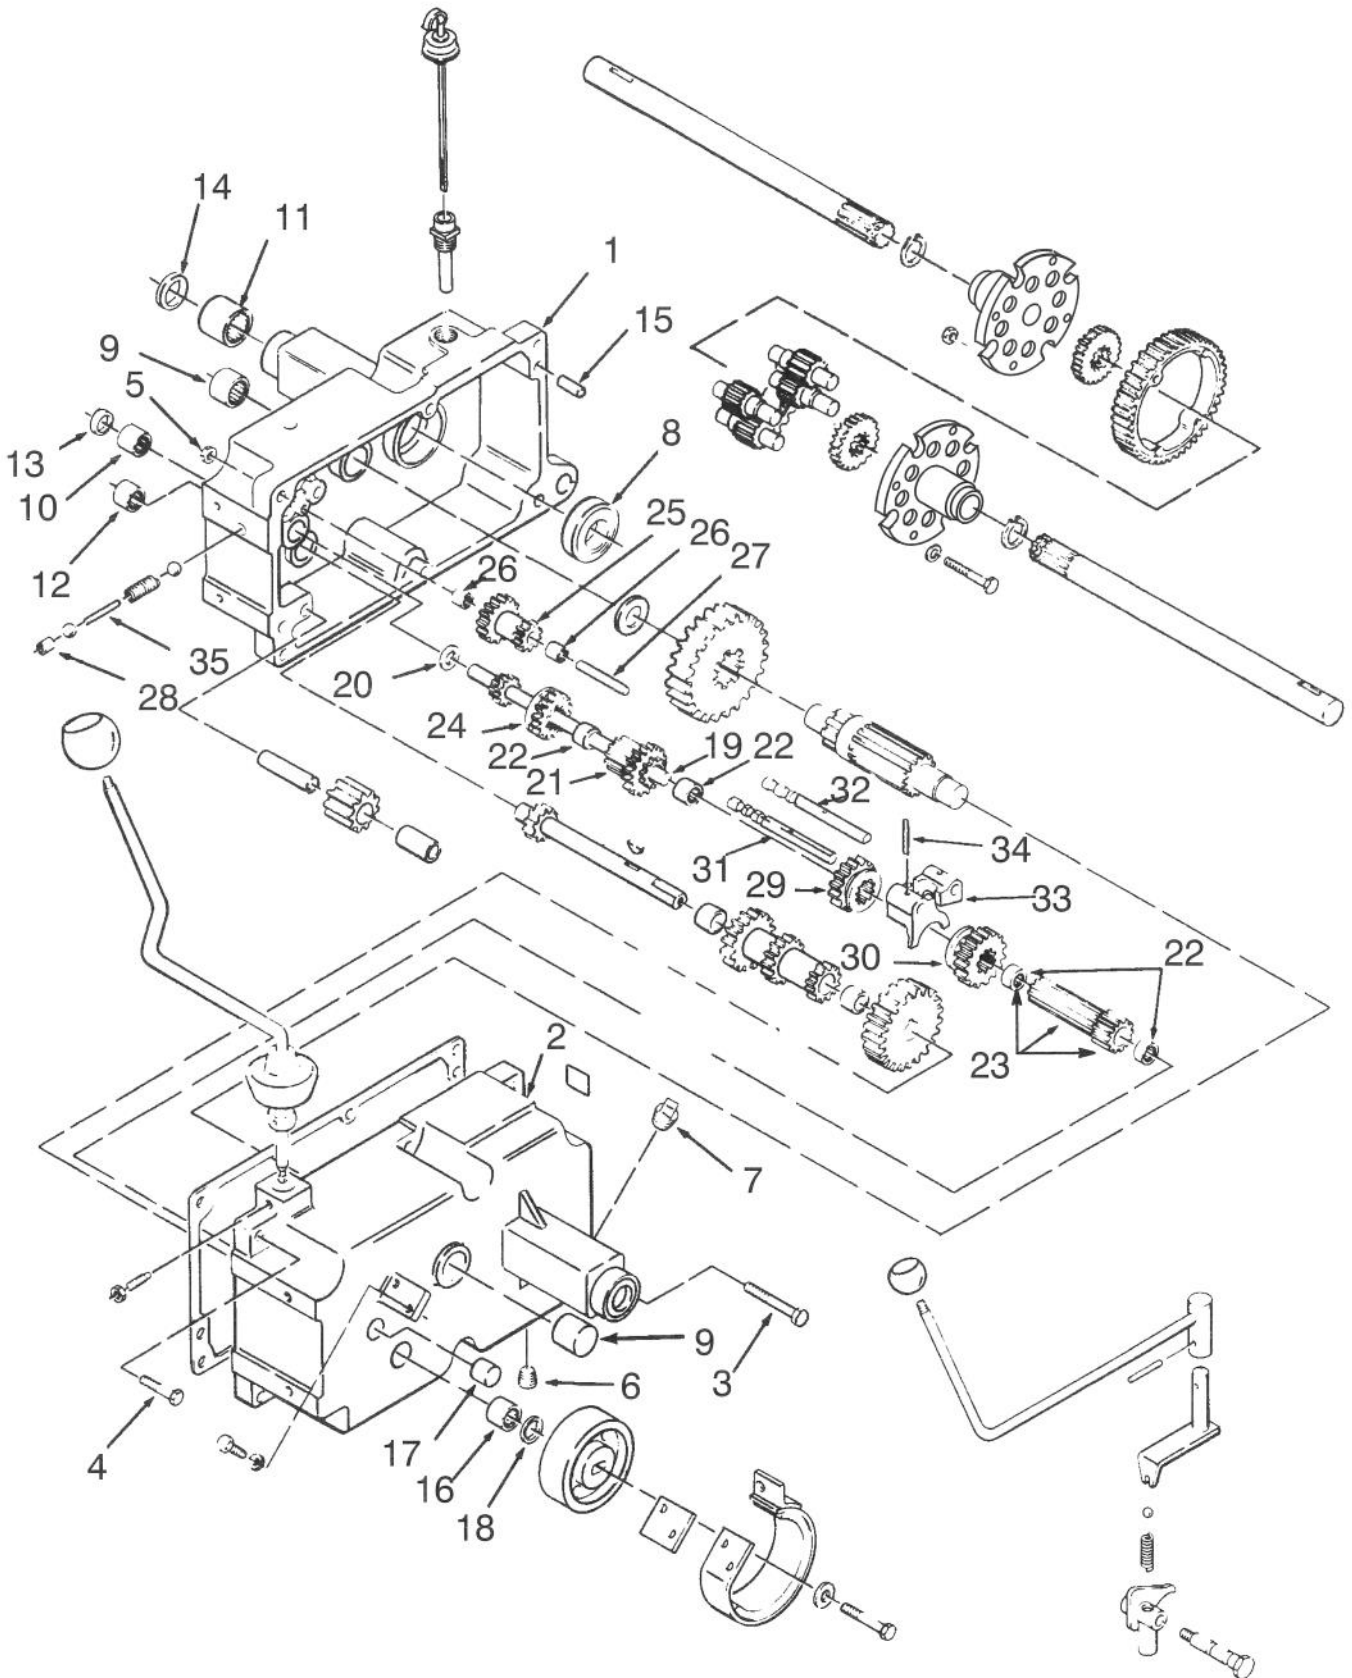

TRANSMISSION 8-SPEED

TRANSMISSION 8-SPEED

Ref. No.	Part No.	Description	No. Used	Ref. No.	Part No.	Description	No. Used
*	110995	Transmission Assembly (Incl. Ref.#1-35)	1	19	7201	Shaft - Input	1
1	111200	Case-Transmission, RH	1	20	7418	Washer - Thrust	1
2	111198	Case-Transmission, L.H.	1	21	7204	Gear Assembly (Incl. Ref. #22)	1
3	323-15	Bolt	1	22	1518	Bearing - Needle	4
4	323-10	Bolt	5	23	5175	Gear Assembly (Incl. Ref. # 22)	1
5	3296-39	Nut	6	24	7205	Gear - Sliding	1
6	281-10	Plug - Pipe, Allen Hd	1	25	7206	Gear - Reduction	1
7	281-2	Plug - Pipe, Sq Hd	1	26	7207	Bearing - Needle	2
8	111199	Bearing - Ball	2	27	7208	Shaft - Reduction Gear	1
9	1532	Bearing - Needle	2	28	1243	Cup - Plug	1
10	1542	Bearing - Needle	1	29	5173	Gear - 2nd & 3rd	1
11	9416	Bearing - Needle	2	30	5174	Gear - 1st & Reverse	1
12	1529	Bearing - Needle	1	31	5615	Rail - Shift, Front	1
13	100442	Seal - Input Shaft	1	32	5616	Rail - Shift, Rear	1
14	100443	Seal - Axle	2	33	3503	Fork - Shift	2
15	3915	Pin - Locating	2	34	933156	Pin - Spirol	2
16	1523	Bearing - Needle	1	35	5614	Pin - Shift	1
17	83-2890	Bearing - Needle	1				
18	100441	Seal - Brake Shaft	1				

*Not Illustrated