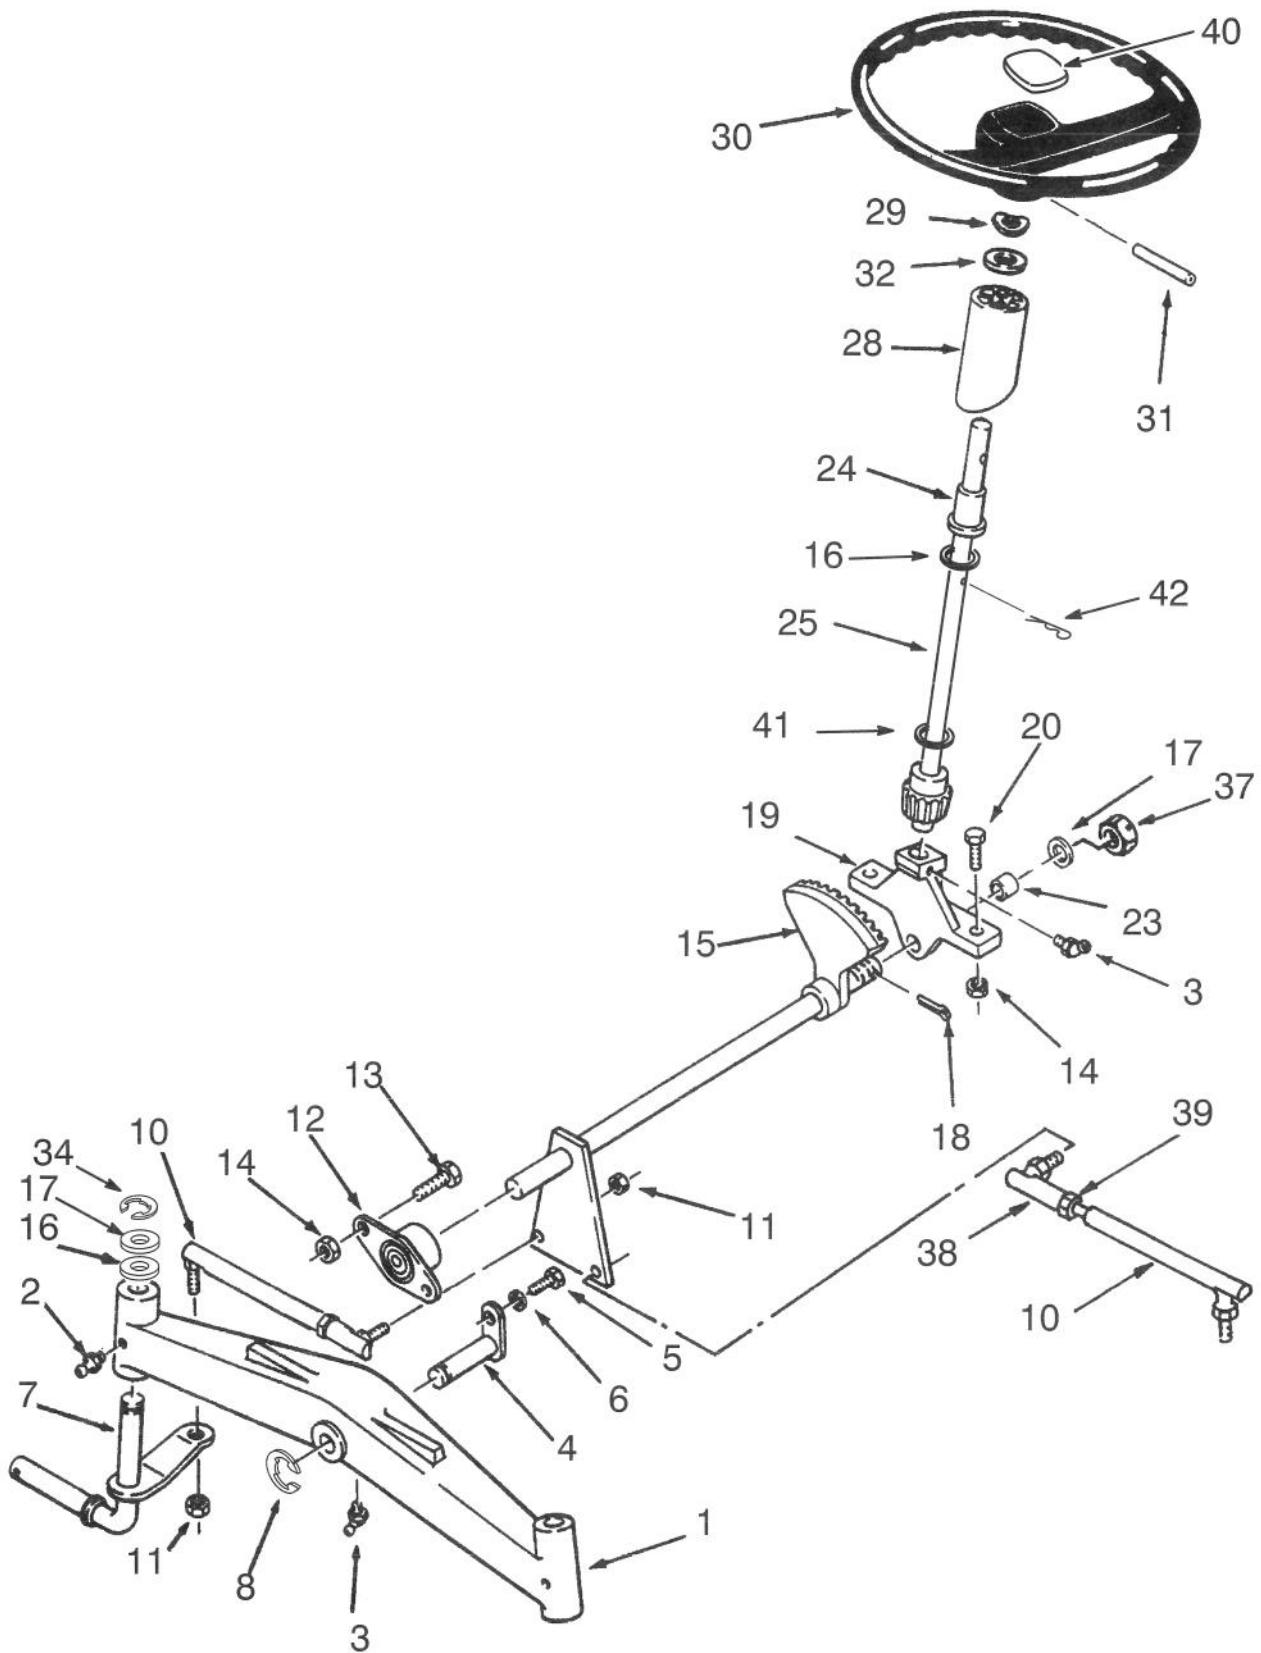

FRONT AXLE AND STEERING

FRONT AXLE AND STEERING

Ref. No.	Part No.	Description	No. Used	Ref. No.	Part No.	Description	No. Used
1	5638	Axle – Front	1	19	88-2710	Support – Steering	1
2	302-5	Fitting – Grease	2	20	323-9	Bolt	2
3	1481	Fitting – Grease, 45°	2	23	6397	Bearing	1
4	6216	Pin & Plate	1	24	109189	Bearing	1
5	322-1	Bolt	1	25	92-4987	Steering Shaft Assembly	1
6	3253-4	Washer – Lock	1	28	113443	Tube – Steering	1
7	113381	Spindle – Front, L.H.	1	29	7896	Washer – Bowed	1
*	113382	Spindle – Front, RH	1	30	76-1420	Steering Wheel (Incl. Ref. #40)	1
8	5618	Ring – Retaining	1	31	32121-111	Pin – Spirol	1
10	78-2900	Tie Rod Assembly (Incl. Ref. # 38 & 39)	2	32	109262	Washer – Special	2
11	9156934	Nut	4	34	32120-93	Ring – Retaining	2
12	6472	Bearing – Flanged	1	37	32136-5	Nut – Slotted	1
13	323-6	Bolt	2	38	78-2920	Joint – Ball	1
14	3296-39	Nut – Lock	4	39	915002	Nut	1
15	78-2880	Shaft	1	40	78-0370	Insert	1
16	5210	Washer – Shim	8	41	237-69	"O"Ring	1
17	1278	Washer – Shim	3	42	3272-21	Pin – Cotter	1
18	3272-19	Pin – Cotter	1				

*Not Illustrated