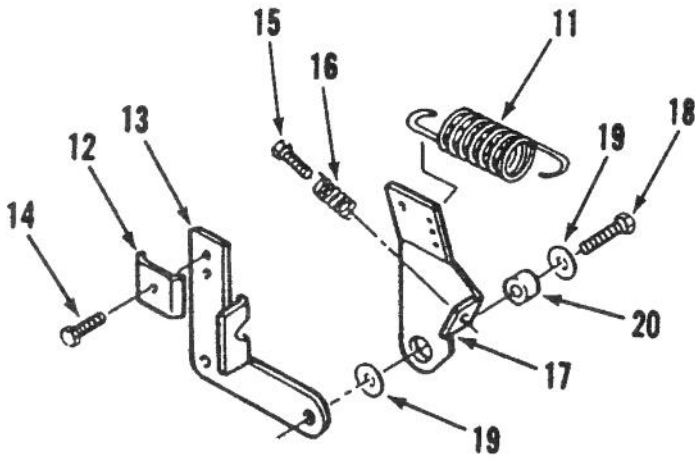

C-1669

GOVERNOR

Ref. No.	Part No.	Description	No. Used
11	NN10217	Spring – Governor, 5 Ball	1
12	57-9190	Clamp – Cable	1
13	79-6360	Bracket	1
14	NN10395	Screw	1
15	59-1030	Screw	1
16	NN10219	Spring	1
17	92-0922	Arm – Governor Control, w/o Swivel	1
18	59-1100	Screw	2
19	NN10357	Washer – Flat	1
20	NN10218	Bushing	1
22	59-1000	Screw	1
23	57-9190	Clamp – Throttle Cable	1

Ref. No.	Part No.	Description	No. Used
24	79-6390	Bracket – Governor Control	1
25	59-0830	Washer – Flat	1
26	82-1620	Washer – Lock	1
27	82-1370	Screw	1
28	201327	Screw	3
29	79-6400	Bushing – Governor Control	1
30	NN10320	Swivel – Throttle Control	1
31	59-0720	Pin – Cotter	1
32	NN10410	Screw – Machine	1
33	79-6410	Link – Governor Control	1
34	79-6420	Adapter – Governor Arm	1
35	59-1050	Screw	2