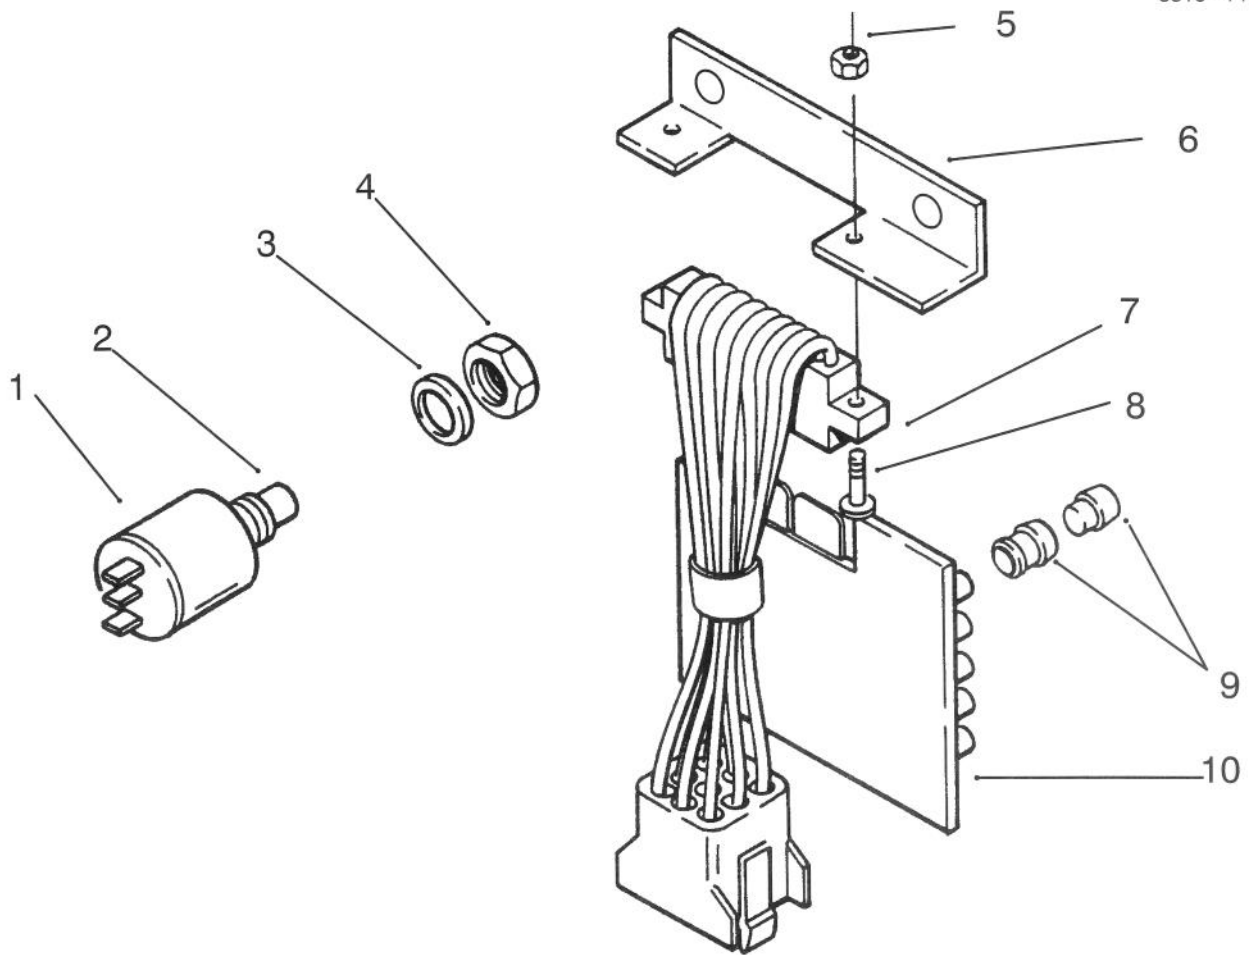

C-1497

ELECTRICAL SYSTEM

Ref. No.	Part No.	Description	No. Used
1	116796	Test Switch (Incl. Ref. #2-4)	1
2	117217	Button - Switch	1
3	111767	Washer	1
4	111359	Nut - Hex	1
5	9157324	Nut - Lock	2

Ref. No.	Part No.	Description	No. Used
6	112506	Bracket	1
7	117377	Harness - Wiring	1
8	9107562	Screw	2
9	111343	Bushing Assembly & Indicator Lens	5
10	114825	PC Board w/Lights	1