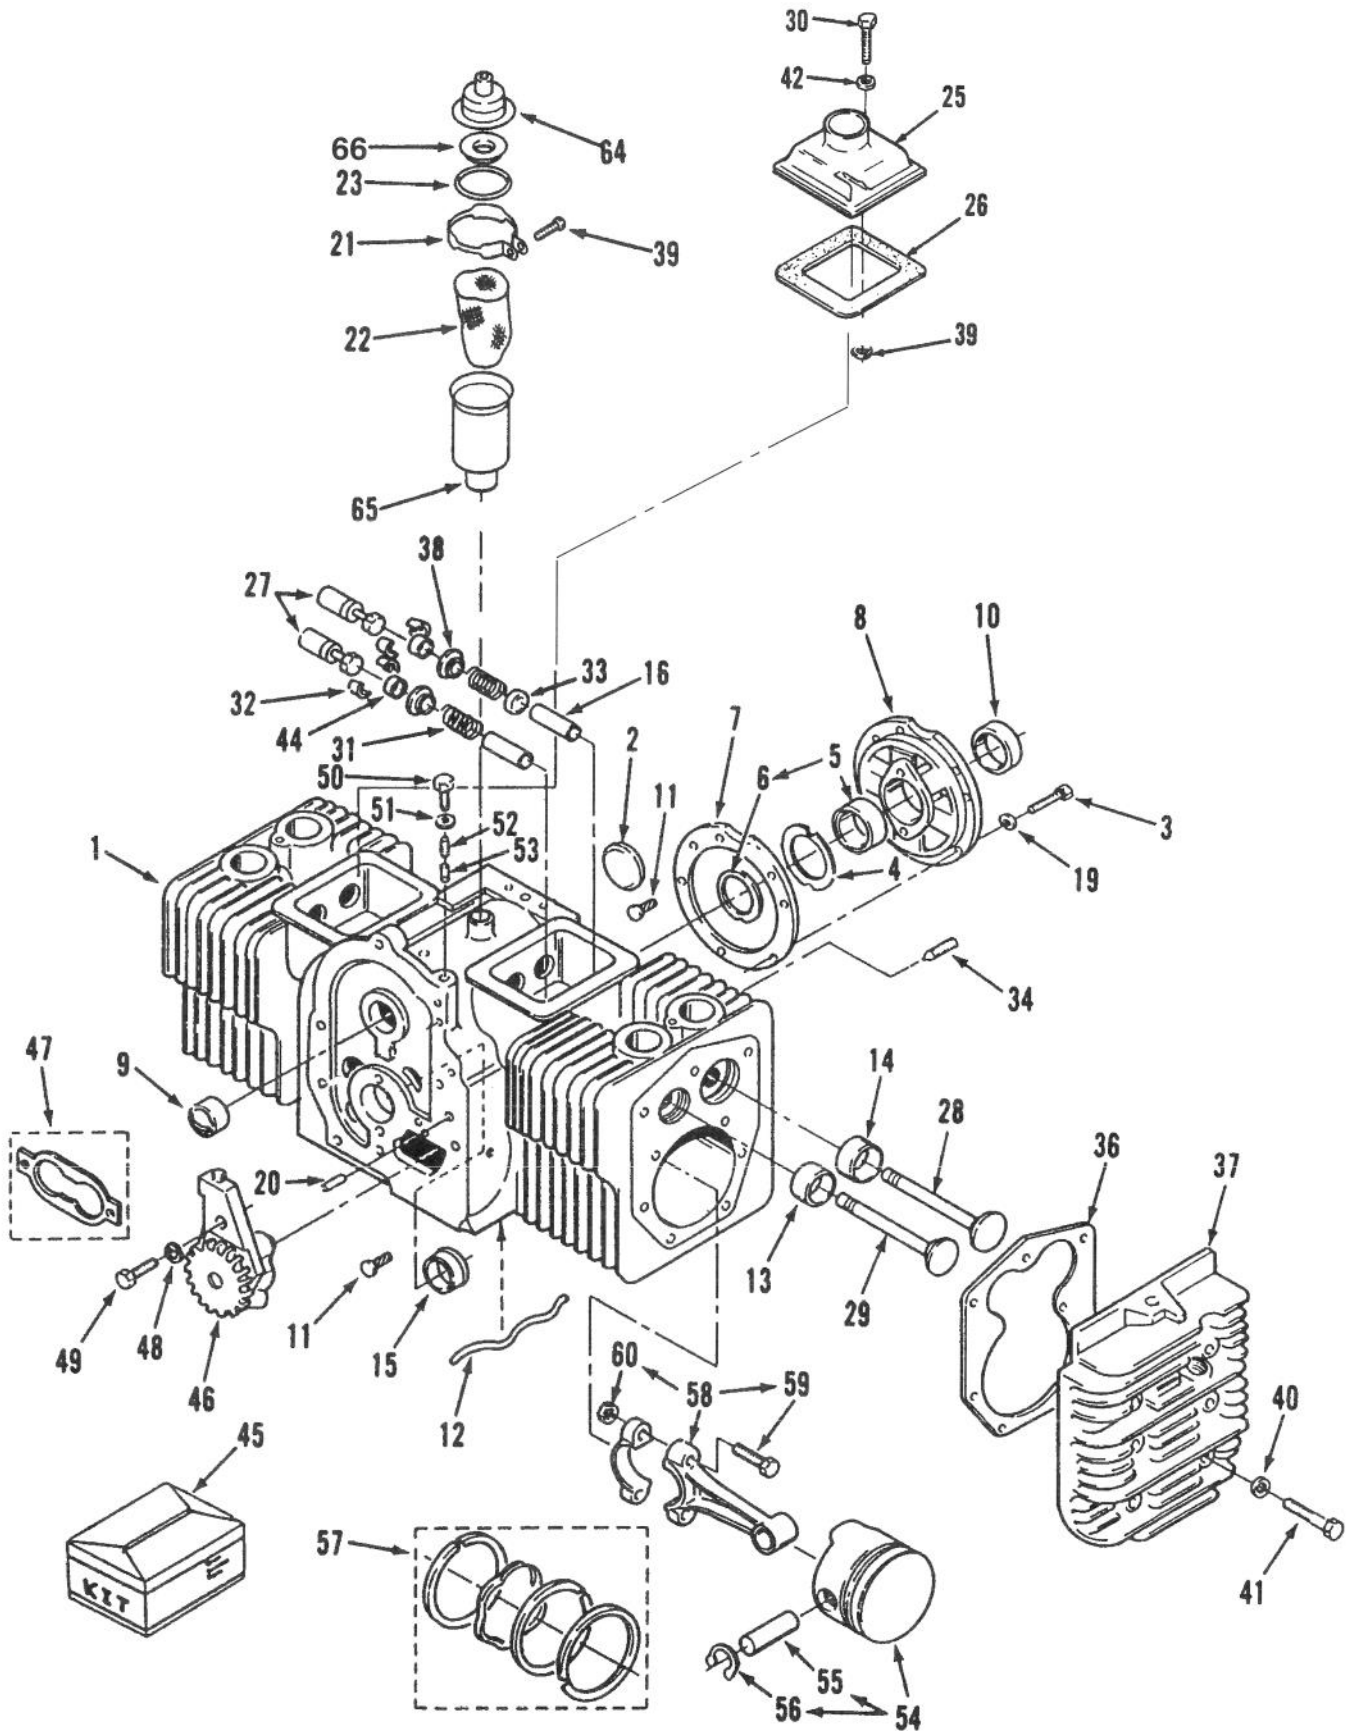

CYLINDER BLOCK