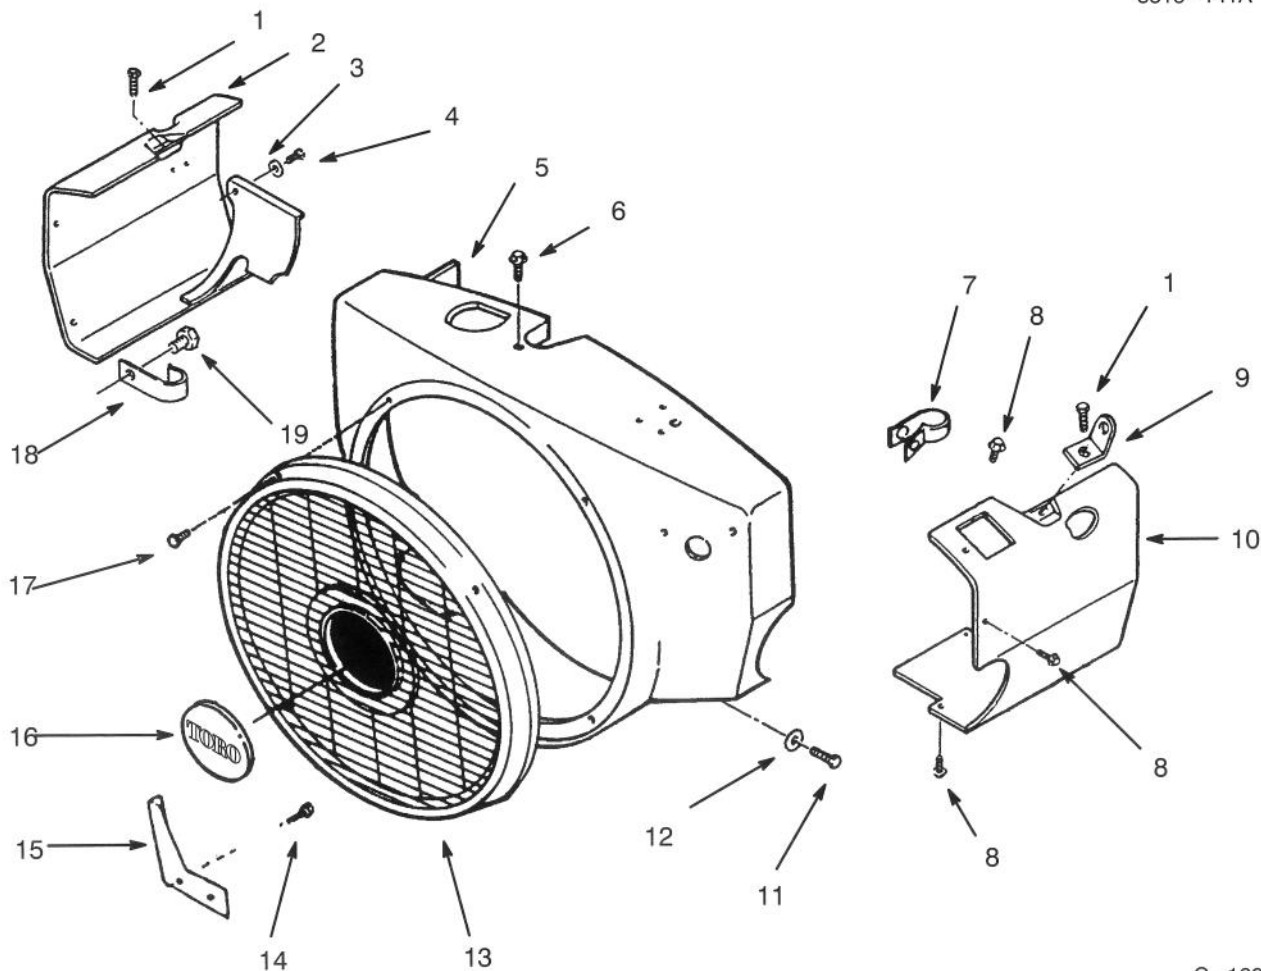

C-1660

BLOWER HOUSING

Ref. No.	Part No.	Description	No. Used
1	82-1600	Screw	2
2	92-0920	Housing - Cylinder Air, L.H.	1
3	NN10393	Washer	1
4	59-0980	Screw	1
5	NN10862	Housing - Blower	1
6	59-0970	Screw	1
7	NN10289	Clamp	1
8	NN10414	Screw	4
9	NN10296	Bracket - Lifting	2
10	92-0921	Housing - Cylinder Air, R.H.	1

Ref. No.	Part No.	Description	No. Used
11	NN10393	Screw	4
12	NN10356	Washer - Flat	1
13	82-0620	Guard - Stationary	1
14	82-0930	Screw	2
15	NN10832	Bracket	1
16	118530	Name Plate - Toro	1
17	82-1590	Screw	4
18	NN10348	Clip - Wire	1
19	82-1540	Screw	1