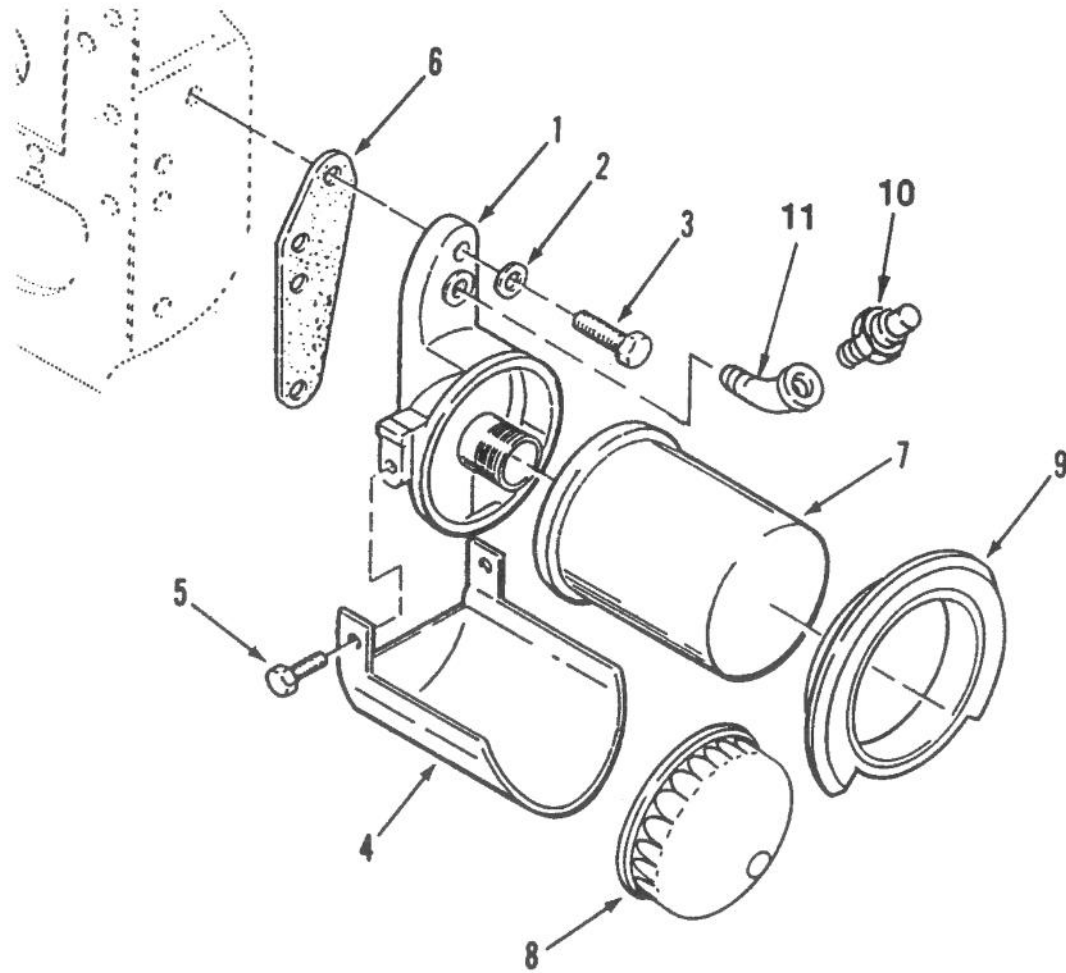

C-1664

OIL FILTER

Ref. No.	Part No.	Description	No. Used
1	82-0500	Adapter - Oil Filter	1
2	57-9750	Washer	2
3	NN10373	Screw	2
4	NN10894	Drain - Oil Filter	1
5	82-1510	Screw	2
6	79-6470	Gasket	1

Ref. No.	Part No.	Description	No. Used
7	NN10143	Filter - Oil	1
8	NN10465	Wrench	1
9	82-0680	Gasket	1
10	NN10824	Switch - Oil Pressure	1
11	92-0912	Elbow 45°	1