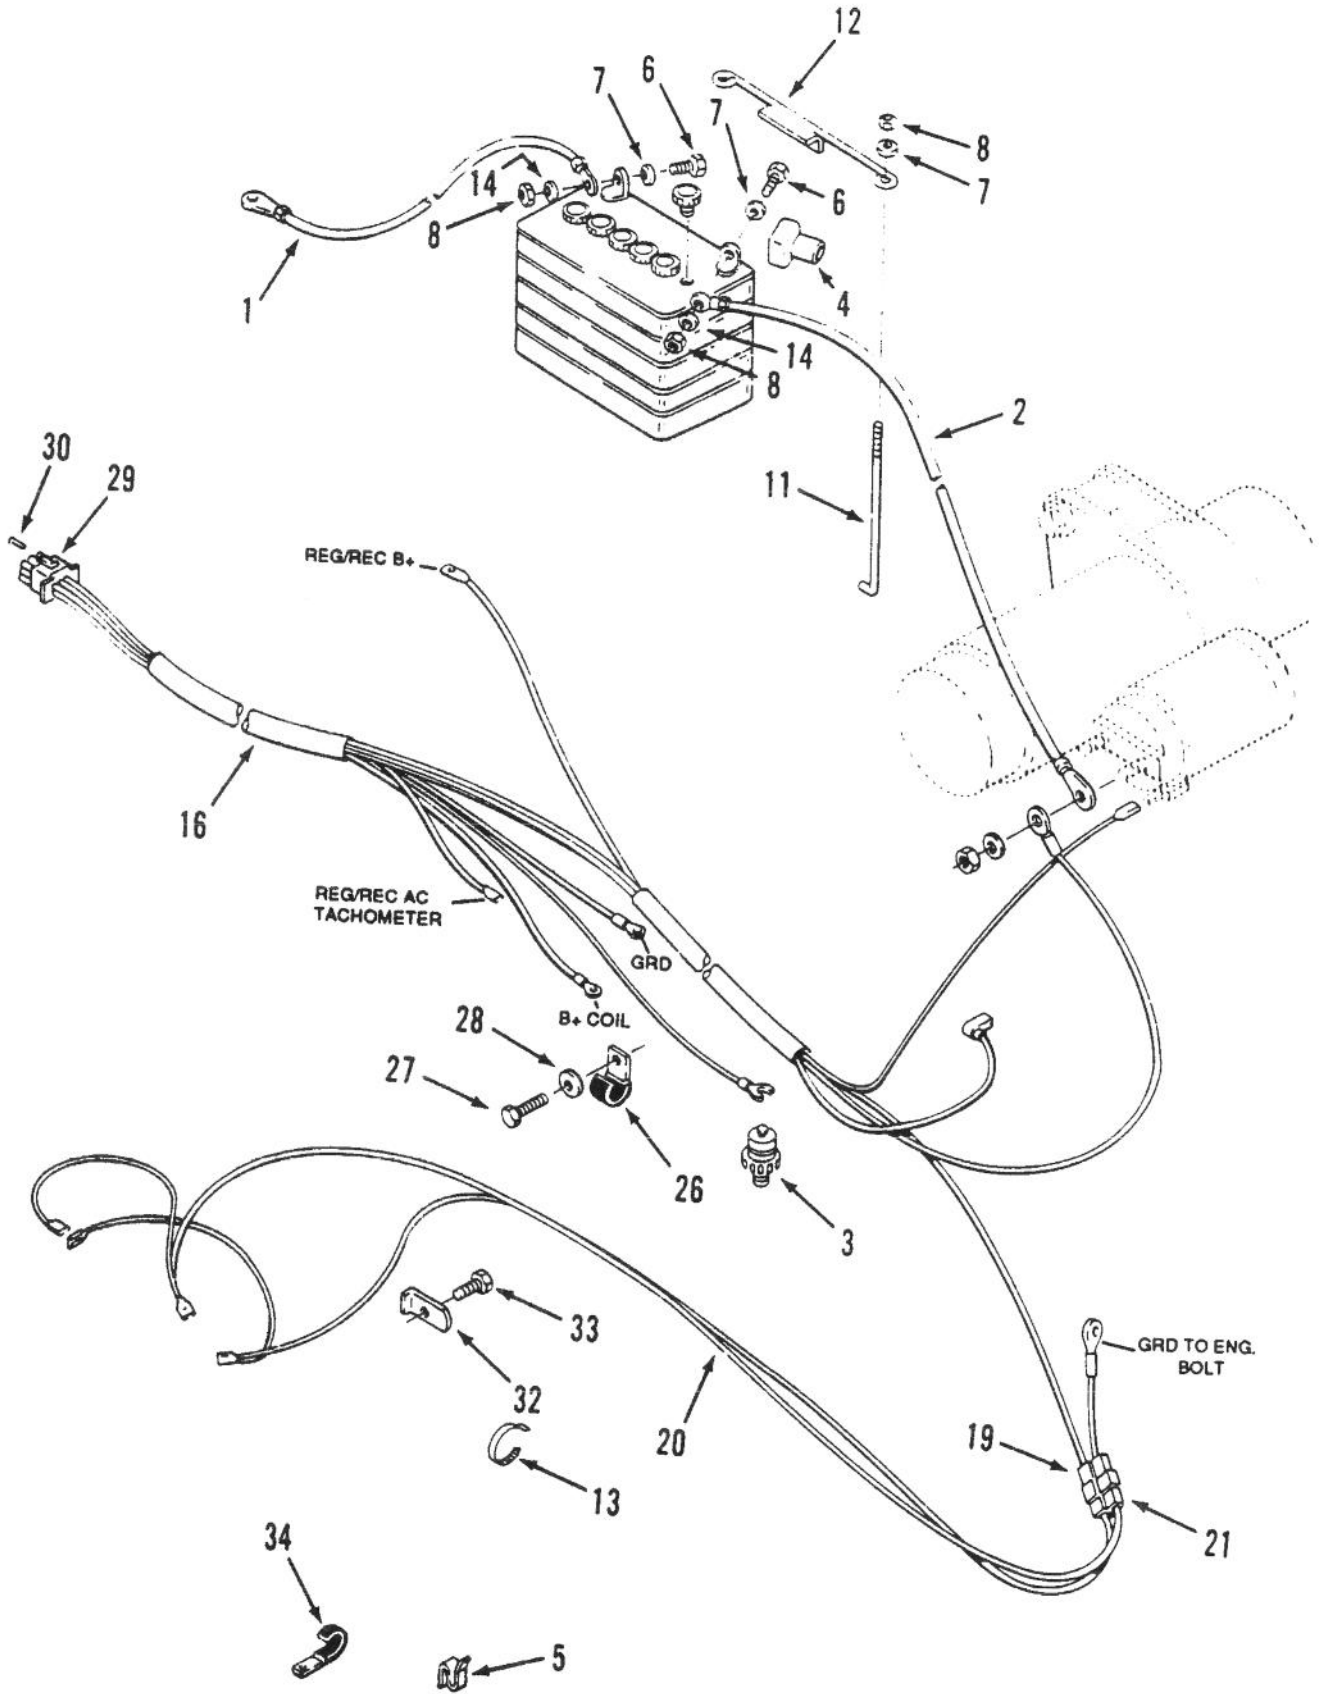

ELECTRICAL SYSTEM

ELECTRICAL SYSTEM

Ref. No.	Part No.	Description	No. Used
1	114210	Cable – Battery Ground	1
2	113825	Cable – Battery (+) to Solenoid	1
3	NN10824	Switch – Low Oil Pressure	1
4	109553	Cover – Terminal	2
5	3023	Clip – Small	1
6	321-4	Bolt	2
7	3256-22	Washer	4
8	116497	Nut	6
11	113969	Hook – Battery Hold Down	2
12	113010	Rod – Battery Hold Down	1
13	100571	Tie – Cable	1

Ref. No.	Part No.	Description	No. Used
16	NN10294	Harness – Engine Wiring	1
19	NN10278	Connector	1
20	114052	Harness – Headlight	1
21	109357	Connector	1
26	NN10348	Clip	1
27	NN10399	Screw	1
28	NN10425	Washer – Lock	1
29	NN10281	Connector	1
30	NN10279	Contact – Socket	1
32	109459	Clamp	2
33	926671	Bolt – Hex	2
34	8830	Clip	1