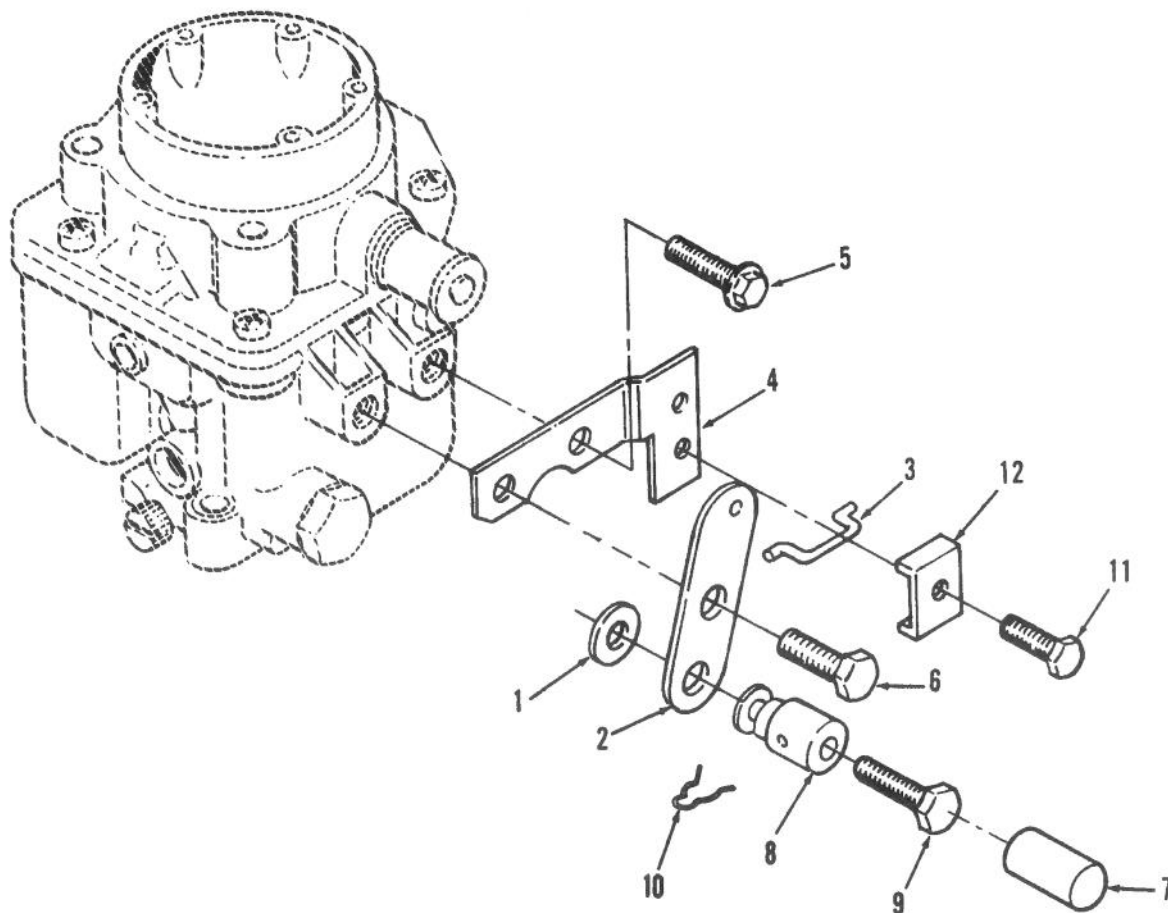

C-1668

CHOKE LINKAGE

Ref. No.	Part No.	Description	No. Used
1	59-0850	Washer	2
2	59-0460	Lever - Choke	1
3	57-9180	Link - Choke	1
4	59-0470	Bracket	1
5	NN10412	Screw	1
6	92-0916	Screw	1

Ref. No.	Part No.	Description	No. Used
7	NN10830	Plug	1
8	57-9170	Swivel - Choke Lever	1
9	NN10410	Screw	1
10	59-0720	Pin - Cotter	1
11	NN10784	Screw	1
12	57-9190	Clip	1