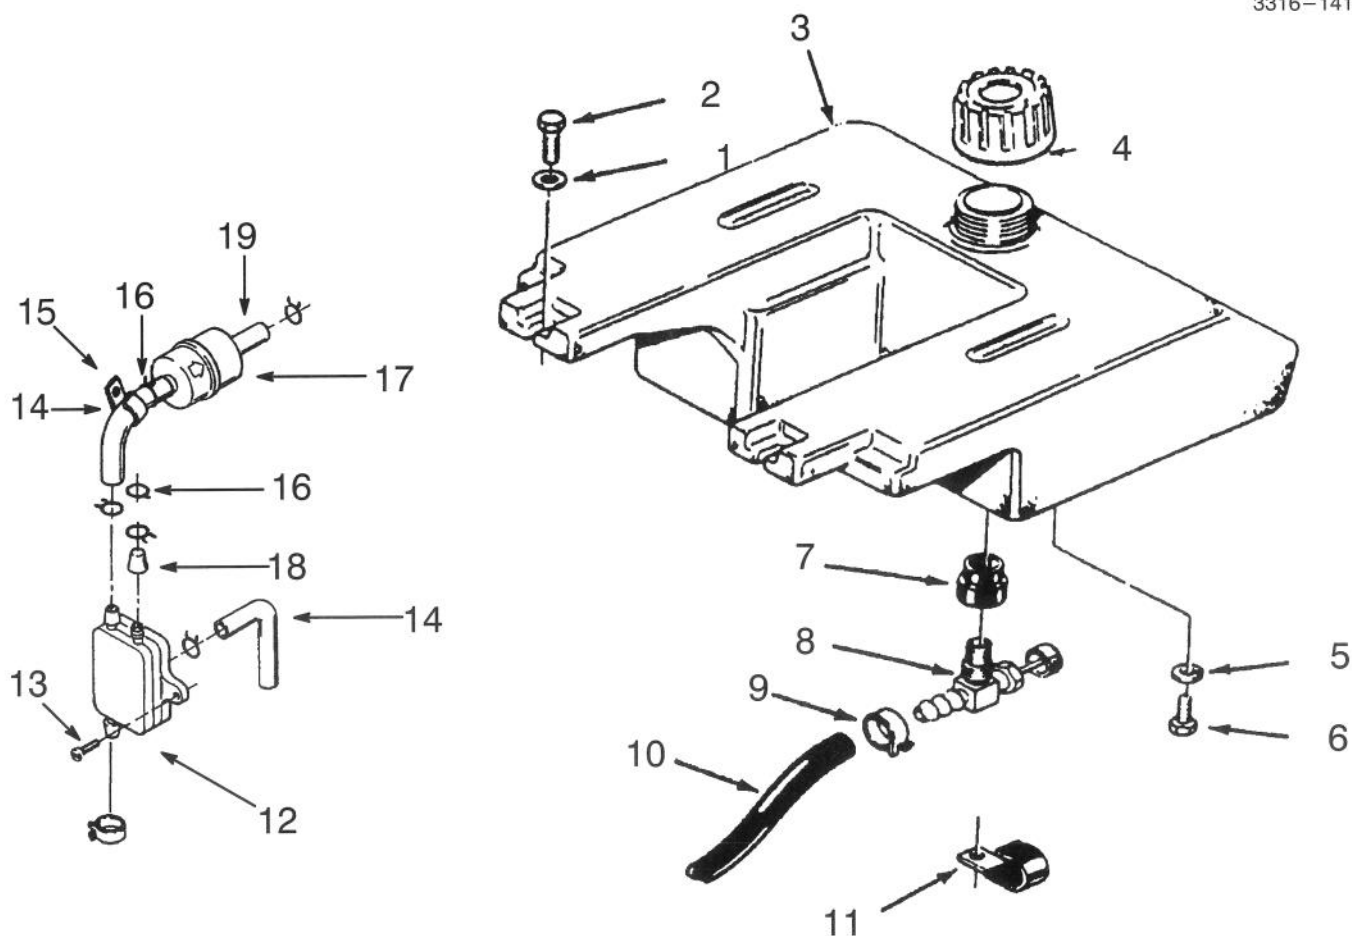

C-1647

FUEL SYSTEM

Ref. No.	Part No.	Description	No. Used	Ref. No.	Part No.	Description	No. Used
1	3256-4	Washer	2	10	103787	Line - Fuel 50"	1
2	926697	Bolt	2	11	950154	Clamp	2
3	106234	Tank - Fuel (Incl. Ref.# 5 & 7)	1	12	57-9080	Pump - Fuel	1
4	55-3570	Cap - Fuel	1	13	59-1050	Screw	1
5	3253-4	Washer - Lock	1	14	NN10302	Line - Fuel 12"	2
6	322-2	Bolt	3	15	NN10348	Clip - Wire	1
7	104047	Bushing	1	16	82-1080	Clamp - Hose 1/2	6
8	104048	Valve - Fuel Shut-Off	1	17	NN10506	Filter - Fuel	1
9	108898	Clamp	2	18	59-0370	Cap - Fuel Fitting	1
				19	92-0923	Hose - Fuel	1