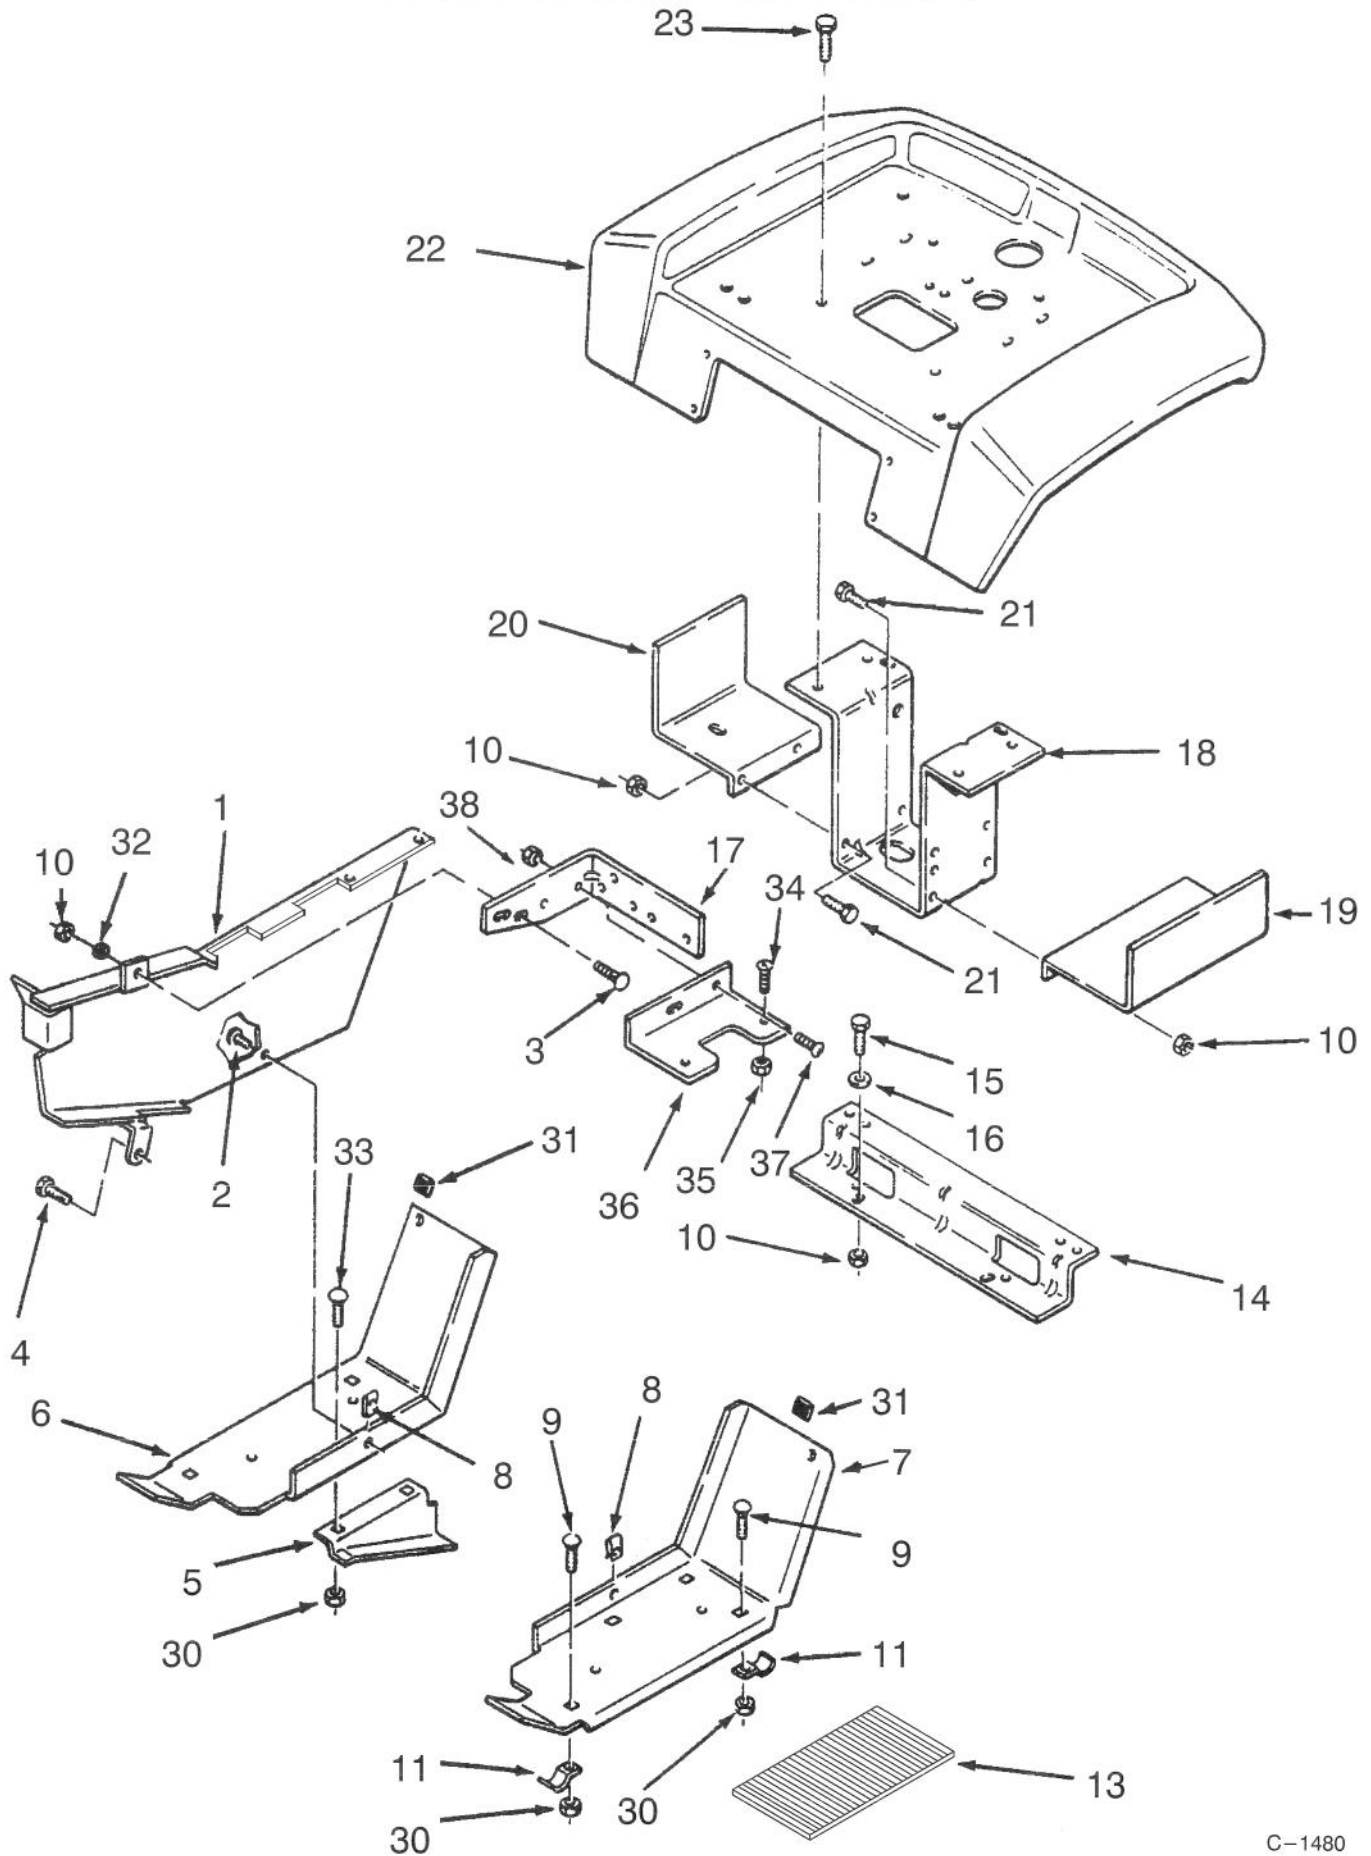

FENDER AND SUPPORTS

FENDER AND SUPPORTS

Ref. No.	Part No.	Description	No. Used
1	114877	Guard - Belt	1
2	9108372	Screw	2
3	116000	Bolt - Carriage	1
4	9266944	Bolt	1
5	106352	Guard - Lower Belt	1
6	106222	Footrest - RH	1
7	106223	Footrest - L.H.	1
8	107069	Clip	3
9	116000	Bolt - Carriage	6
10	3296-29	Nut	7
11	7456	Clamp	4
13	110636	Pad - Footrest	2
14	107951	Bracket - Fender Front	1
15	322-3	Bolt	2
16	3256-23	Washer	2
17	109554	Bracket - Belt Guard	1

Ref. No.	Part No.	Description	No. Used
18	79-4990	Bracket - Fender Support	1
19	108464	Support - Fuel Tank, L.H.	1
20	106236	Support - Fuel Tank, RH	1
21	322-3	Bolt	4
22	110960	Fender	1
23	9266944	Bolt	2
30	3296-29	Nut	6
31	111071	Bumper	2
32	108457	Nut - Push	1
33	118620	Bolt - Carriage	2
34	9107944	Screw - Machine	2
35	9157404	Nut	4
36	118280	Holder - Fuse	1
37	321-4	Bolt	2
38	3296-42	Nut	1

*Not Illustrated