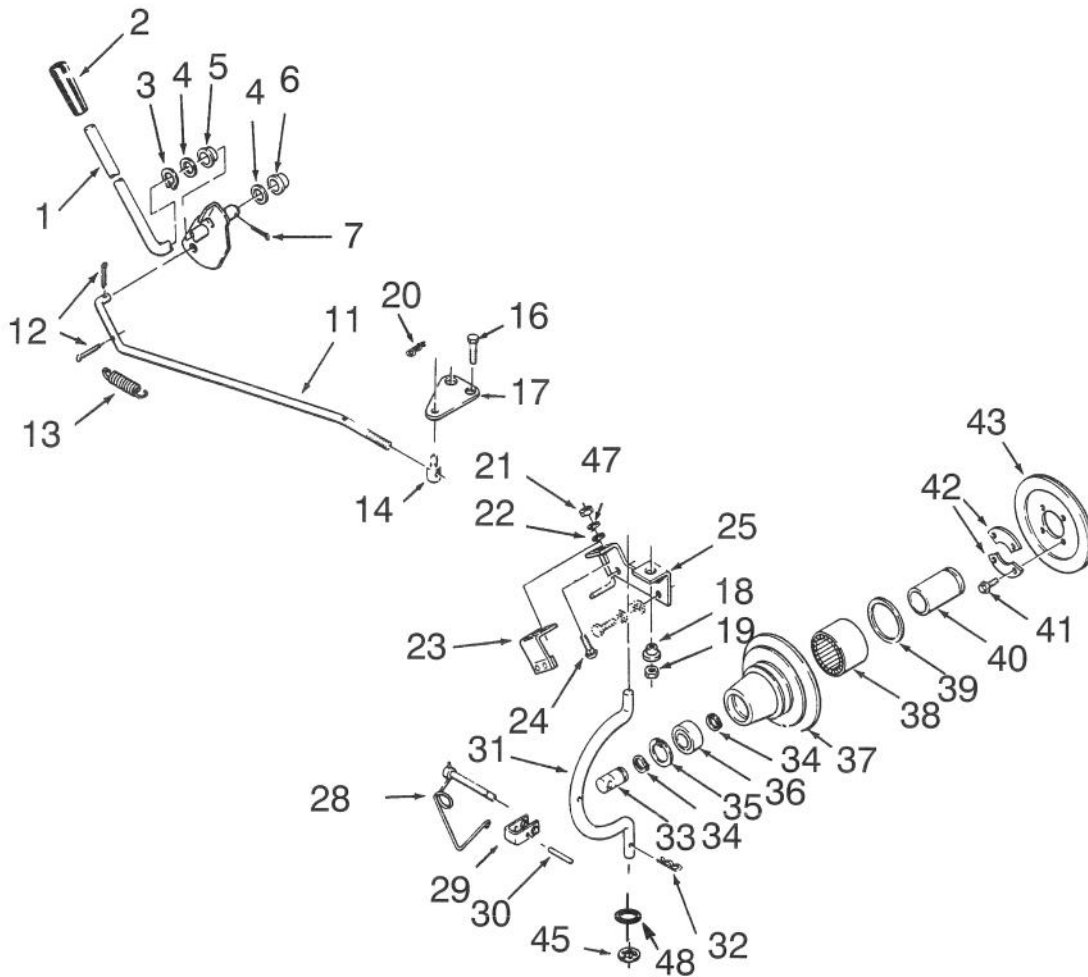

C-1500

PTO CLUTCH AND CONTROL

Ref. No.	Part No.	Description	No. Used
1	111234	Lever - PTO Clutch	1
2	9038	Grip	1
3	106649	Ring - Grip	1
4	3765	Washer - Shim	2
5	5666	Bushing - Nyliner	1
6	5983	Bushing	1
7	3272-10	Pin - Cotter	1
11	111052	Rod - PTO Clutch	1
12	3272-10	Pin - Cotter	2
13	103125	Spring	1
14	110656	Trunnion	1
16	323-7	Bolt	1
17	110669	Plate - PTO	1
18	104859	Spacer	1
19	3296-39	Nut	1
20	933505	Pin - Cotter	1
21	3218-1	Nut	2
22	3256-22	Washer	2
23	110665	Brake Assembly - PTO	1
24	3229-25	Bolt - Carriage	2

Ref. No.	Part No.	Description	No. Used
25	113853	Bracket - Engine	1
28	111314	Pin - Locking	1
29	113107	Clevis	1
30	933274	Pin - Spirol	1
31	113108	Rod - PTO Housing	1
32	933506	Pin - Cotter	1
33	102872	Shaft - Stub	1
34	32120-72	Ring - Snap	2
35	936032	Ring - Snap	1
36	109842	Bearing - Ball	1
37	103478	Housing - Pulley	1
38	6662	Bearing - Needle	1
39	6663	Seal	1
40	6658	Race - Bearing	1
41	321-3	Bolt - Nylok	4
42	6659	Retainer	2
43	114881	Facing - Clutch Plate	1
45	106695	Push-On Ring	1
47	3253-3	Washer - Lock	1
48	3256-27	Washer	1