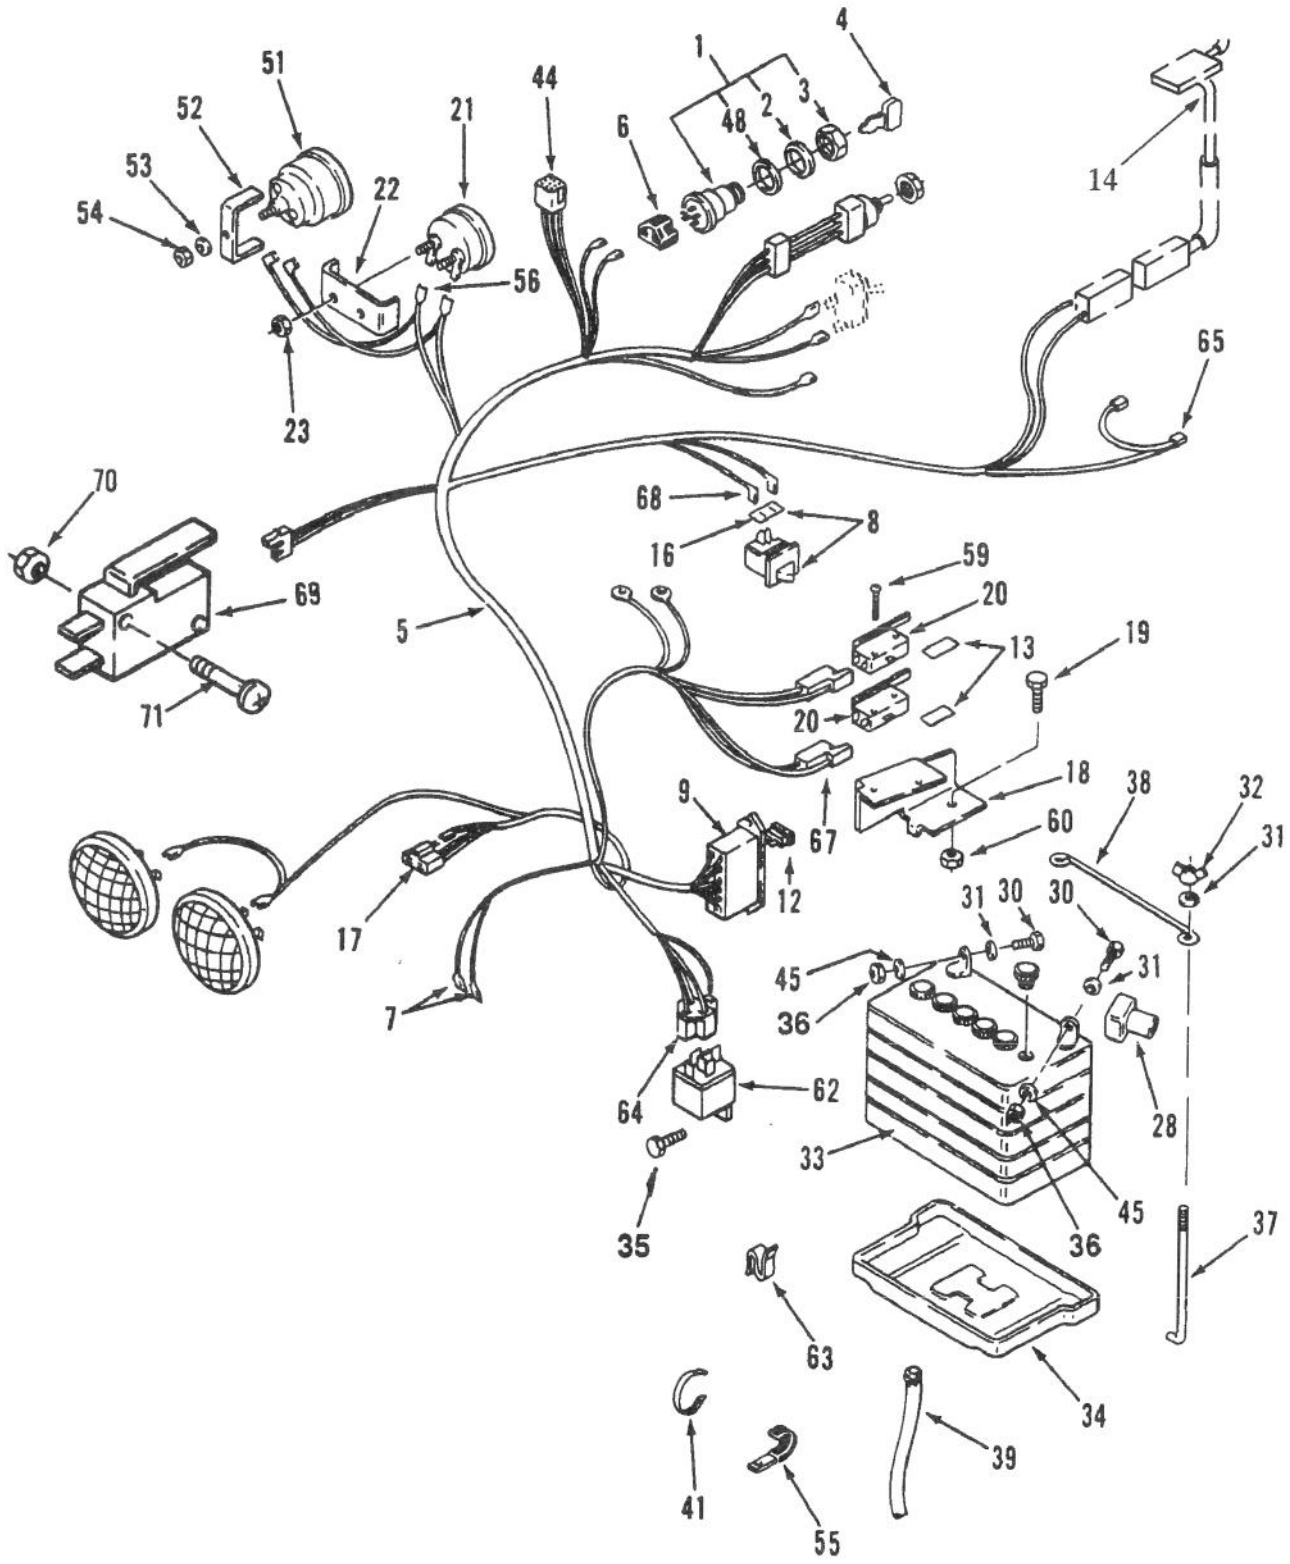

ELECTRICAL SYSTEM

ELECTRICAL SYSTEM

Ref. No.	Part No.	Description	No. Used
1	111216	Switch - Ignition	1
2	920160	Washer - Lock	1
3	101884	Nut - Special	1
4	62-7770	Key - Ignition, Padded	1
5	79-3600	Wiring Harness (Incl. Ref.# 6,7,9,17,44,65 & 68)	1
6	104926	Switch - Connector Body Ignition	1
7	518105	Terminal	1
8	103480	Switch - Clutch Interlock, (Incl. Ref.#16)	1
9	120930	Body - Fuse	1
12	109355	Fuse 15 Amp ATO or ATC	1
*	109102	Fuse 25 Amp ATO or ATC	1
*	NN10277	Fuse 30 Amp ATO or ATC	1
13	111642	Barrier - Switch Insulator	2
14	38-1420	Switch - Seat	1
16	110502	Shield - Dirt	1
17	112185	Body - Connector	1
18	115411	Support - Switch	1
19	926671	Bolt	1
20	111332	Switch - PTO Interlock	2
21	79-0060	Voltmeter	1
22	78-0080	Clamp - Voltmeter	1
23	5924	Nut	2
28	109553	Cover - Terminal	1
30	321-4	Bolt	2
31	3256-22	Washer	4

Ref. No.	Part No.	Description	No. Used
32	116497	Nut	4
33	105842	Battery	1
34	106948	Tray - Battery	1
35	910794	Screw	1
36	32146-7	Nut	2
37	113969	Hook - Battery Hold Down	2
38	113010	Hold Down - Battery	1
39	114720	Tube - Drain	1
41	100571	Tie - Cable	1
44	102651	Terminal	8
45	3253-3	Washer - Lock	4
48	920262	Washer - Special	1
51	78-0020	Meter - Hour (Incl. Ref.# 52-54)	1
52	114017	Clamp - Hour Meter	1
53	920120	Washer - Lock	1
54	915962	Nut - Hex	1
55	8830	Clip	1
59	910478	Screw	2
60	915732	Nut	2
62	116397	Relay	1
63	519337	Clip - Cable	1
64	518105	Terminal	1
65	6921	Terminal	1
68	518077	Terminal	2
69	111332	Switch - Parking Brake	1
70	915732	Nut - Hex	2
71	910948	Screw	2

*Not Illustrated