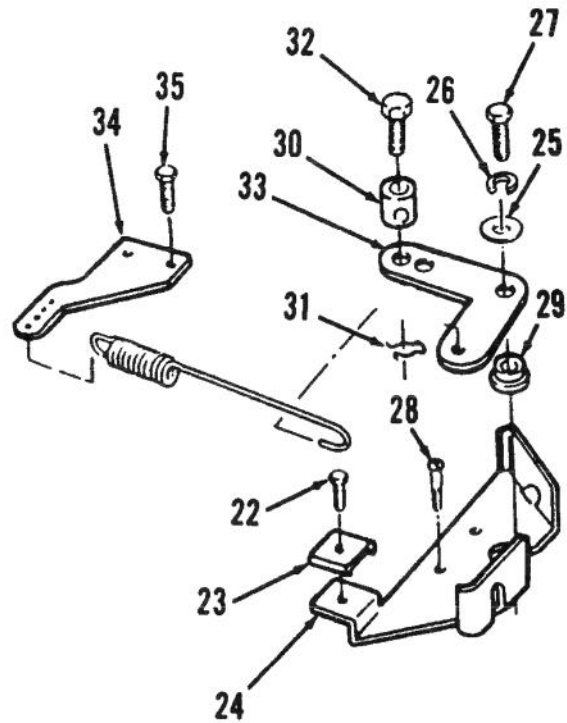

C-1669

GOVERNOR

Ref. No.	Part No.	Description	No. Used
11	NN10217	Spring - Governor, 5 Ball	1
12	57-9190	Clamp - Cable	1
13	79-6360	Bracket	1
14	NN10395	Screw	1
15	59-1030	Screw	1
16	NN10219	Spring	1
17	92-0922	Arm - Governor Control w/o Swivel	1
18	59-1100	Screw	2
19	NN10357	Washer - Flat	1
20	NN10218	Bushing	1
22	59-1000	Screw	1
23	57-9190	Clamp - Throttle Cable	1

Ref. No.	Part No.	Description	No. Used
24	79-6390	Bracket - Governor Control	1
25	59-0830	Washer - Flat	1
26	82-1620	Washer - Lock	1
27	82-1370	Screw	1
28	201327	Screw	3
29	79-6400	Bushing - Governor Control	1
30	NN10320	Swivel - Throttle Control	1
31	59-0720	Pin - Cotter	1
32	NN10410	Screw - Machine	1
33	79-6410	Link - Governor Control	1
34	79-6420	Adapter - Governor Arm	1
35	59-1050	Screw	2