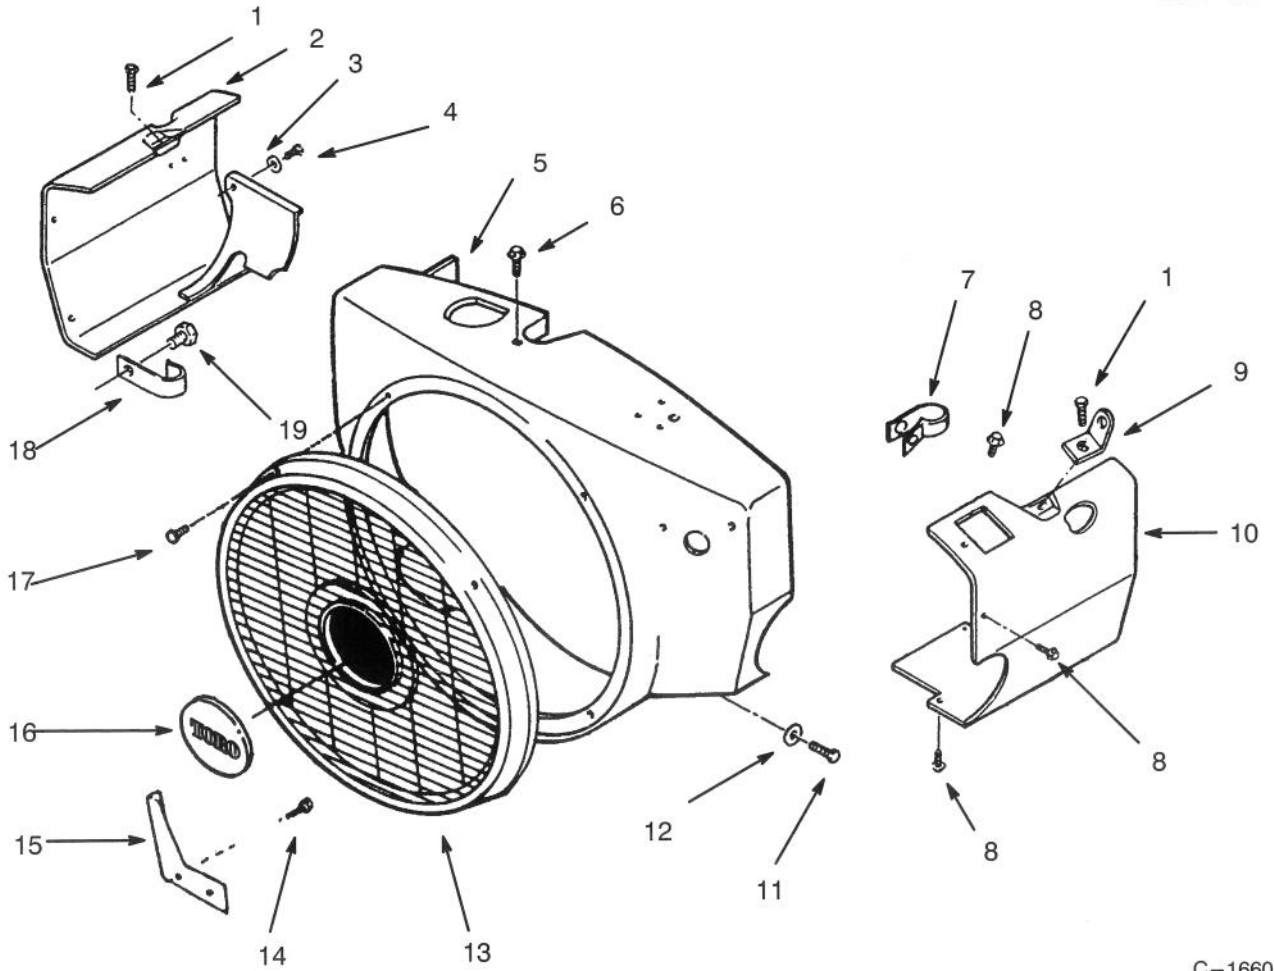

C-1660

BLOWER HOUSING

Ref. No.	Part No.	Description	No. Used
1	82-1600	Screw	2
2	92-0920	Housing - Cylinder Air, L.H.	1
3	NN10393	Washer	1
4	59-0980	Screw	1
5	NN10862	Housing - Blower	1
6	59-0970	Screw	1
7	NN10289	Clamp	1
8	NN10414	Screw	4
9	NN10296	Bracket - Lifting	2
10	92-0921	Housing - Cylinder Air, R.H.	1

Ref. No.	Part No.	Description	No. Used
11	NN10393	Screw	4
12	NN10356	Washer - Flat	1
13	82-0620	Guard - Stationary	1
14	82-0930	Screw	2
15	NN10832	Bracket	1
16	118530	Name Plate - Toro	1
17	82-1590	Screw	4
18	NN10348	Clip - Wire	1
19	82-1540	Screw	1