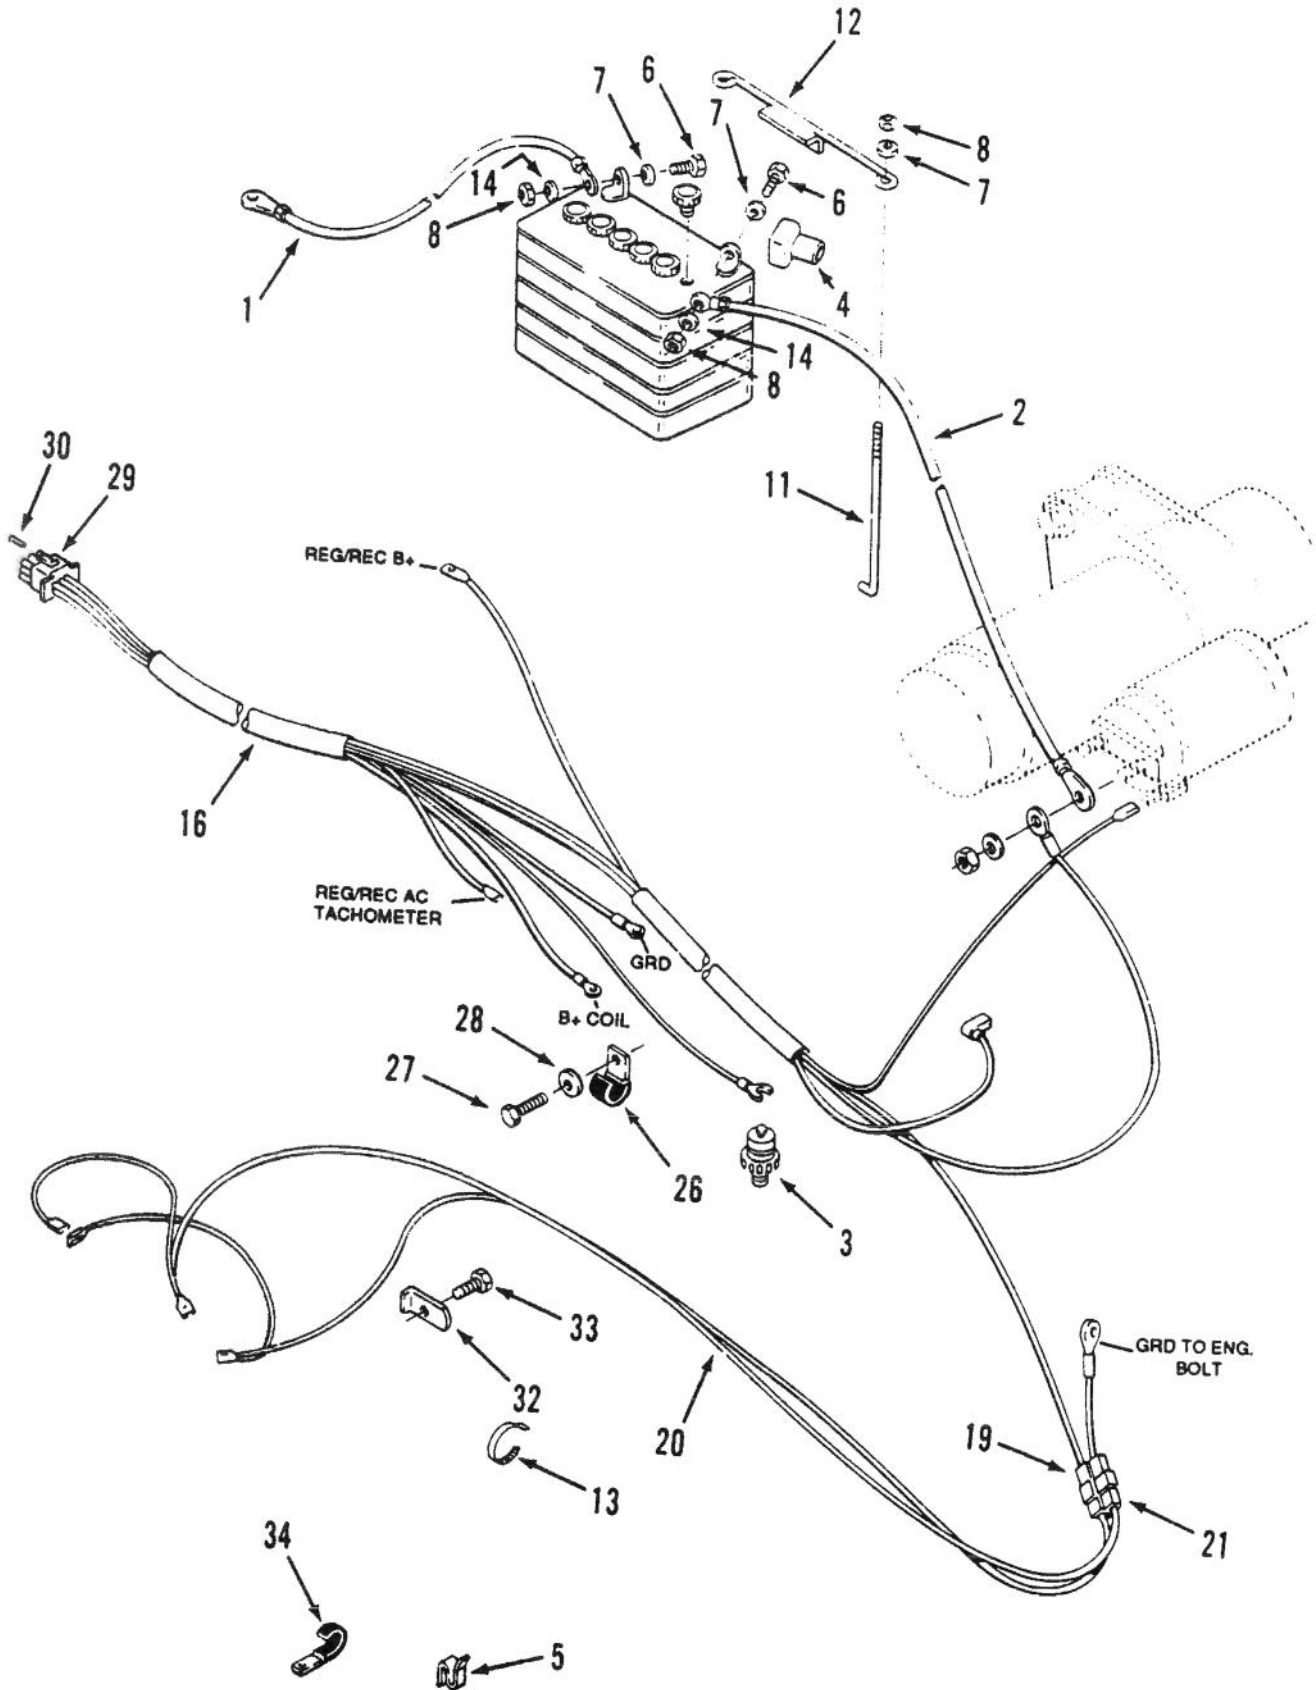

ELECTRICAL SYSTEM

ELECTRICAL SYSTEM

Ref. No.	Part No.	Description	No. Used
1	114210	Cable – Battery Ground	1
2	113825	Cable – Battery (+) to Solenoid	1
3	NN10824	Switch – Low Oil Pressure	1
4	109553	Cover – Terminal	2
5	3023	Clip – Small	1
6	321-4	Bolt	2
7	3256-22	Washer	4
8	116497	Nut	6
11	113969	Hook – Battery Hold Down	2
12	113010	Rod – Battery Hold Down	1
13	100571	Tie – Cable	1

Ref. No.	Part No.	Description	No. Used
16	NN10294	Harness – Engine Wiring	1
19	NN10278	Connector	1
20	114052	Harness – Headlight	1
21	109357	Connector	1
26	NN10348	Clip	1
27	NN10399	Screw	1
28	NN10425	Washer – Lock	1
29	NN10281	Connector	1
30	NN10279	Contact – Socket	1
32	109459	Clamp	2
33	926671	Bolt – Hex	2
34	8830	Clip	1