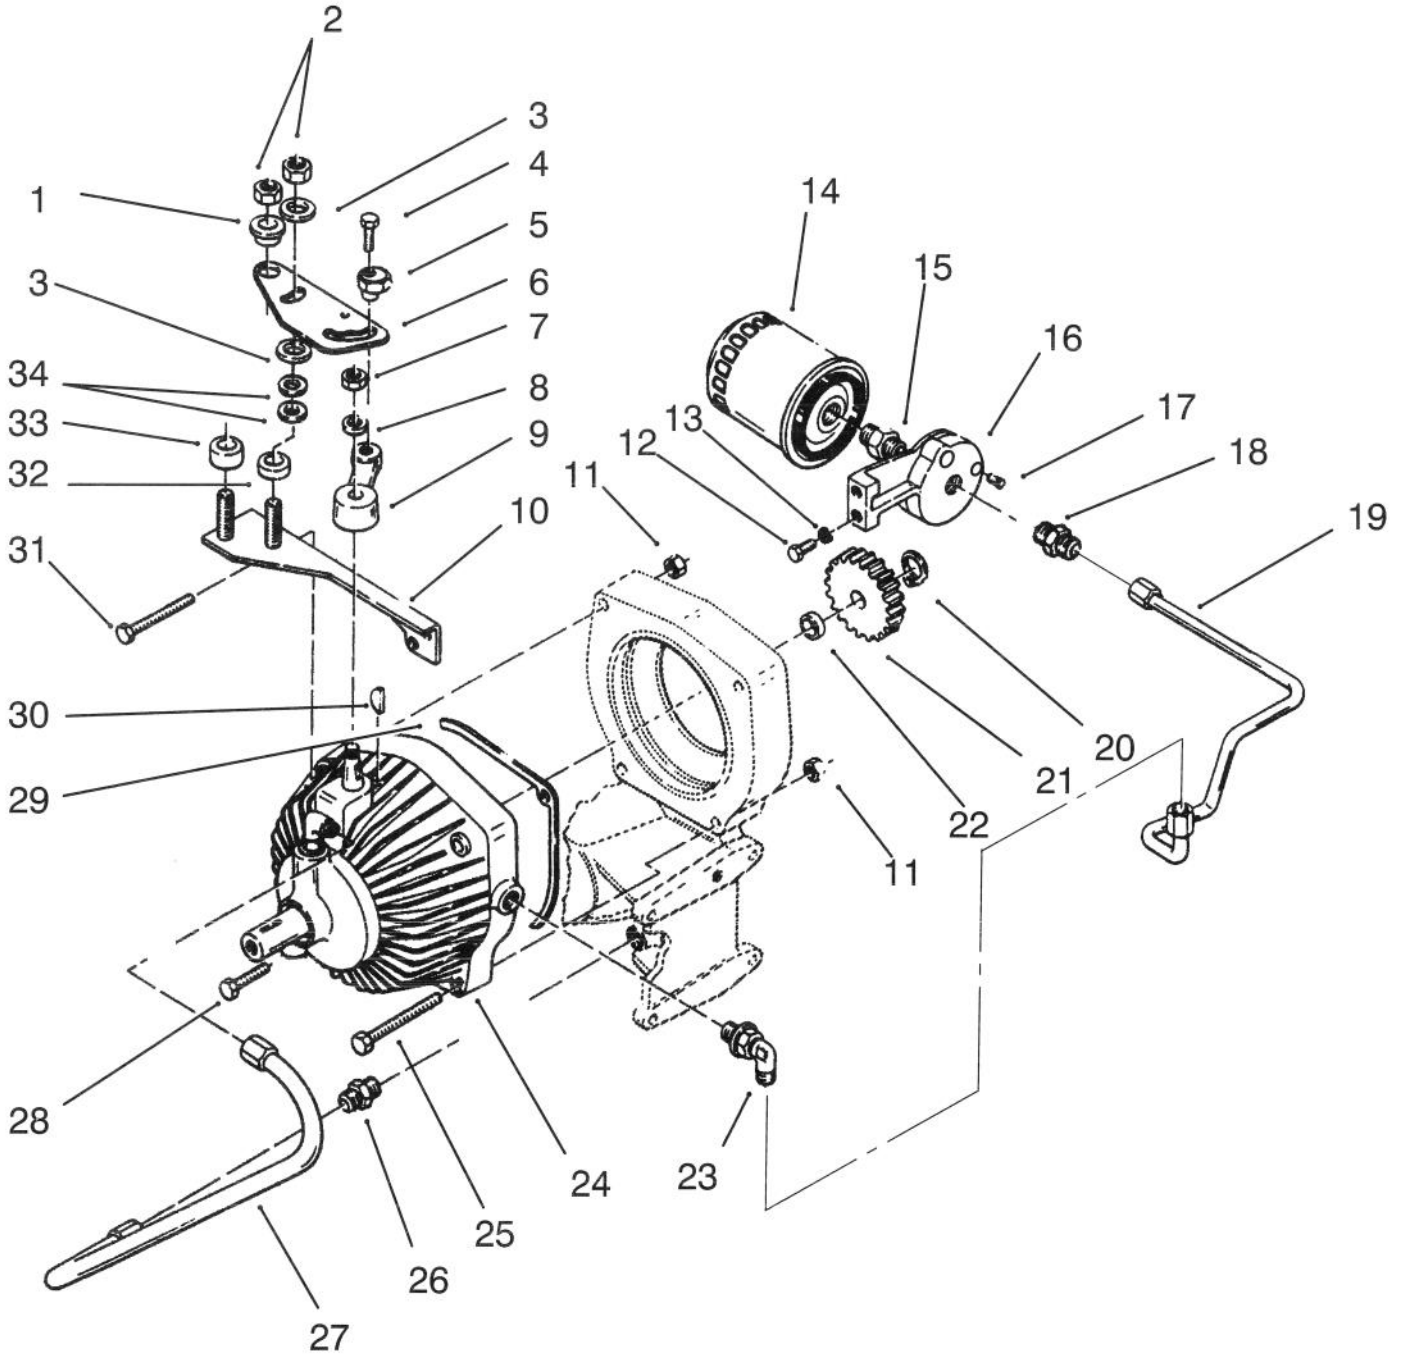

TRANSAXLE HYDRAULIC SYSTEM

TRANSAXLE HYDRAULIC SYSTEM

Ref. No.	Part No.	Description	No. Used	Ref. No.	Part No.	Description	No. Used
1	100309	Spacer	1	18	102628	Fitting (With 973370 O"Ring)	1
2	108881	Nut - Lock	2	19	79-5020	Tube Assembly	1
3	100305	Washer - Friction	2	20	32120-64	Ring - Retaining	1
4	322-5	Bolt	1	21	109751	Gear 20 Tooth	1
5	106661	Cam - Eccentric	1	22	108366	Spacer - Drive Gear	1
6	108333	Cam - Speed Control	1	23	108365	Elbow (With 973370 O"Ring)	1
7	3296-23	Nut	1	24	108368	Pump & Motor	1
8	3296-26	Washer	1	25	323-26	Bolt	1
9	108325	Speed Control	1	26	108364	Fitting (With 973620 O"Ring)	1
10	108329	Plate - Control	1	27	111217	Tube - Suction	1
11	3296-39	Nut	4	28	9080406	Bolt	1
12	322-3	Bolt	2	29	108319	Gasket	1
13	3253-4	Washer - Lock	2	30	3257-24	Key - Woodruff	1
14	79-5270	Filter - Oil	1	31	323-25	Bolt	2
15	5991	Fitting	1	32	108327	Spacer - Friction, Short	1
16	108323	Base - Oil Filter	1	33	108326	Spacer - Pivot, Long	1
17	281-10	Plug - NPT	1	34	100365	Washer - Spring Disc	2