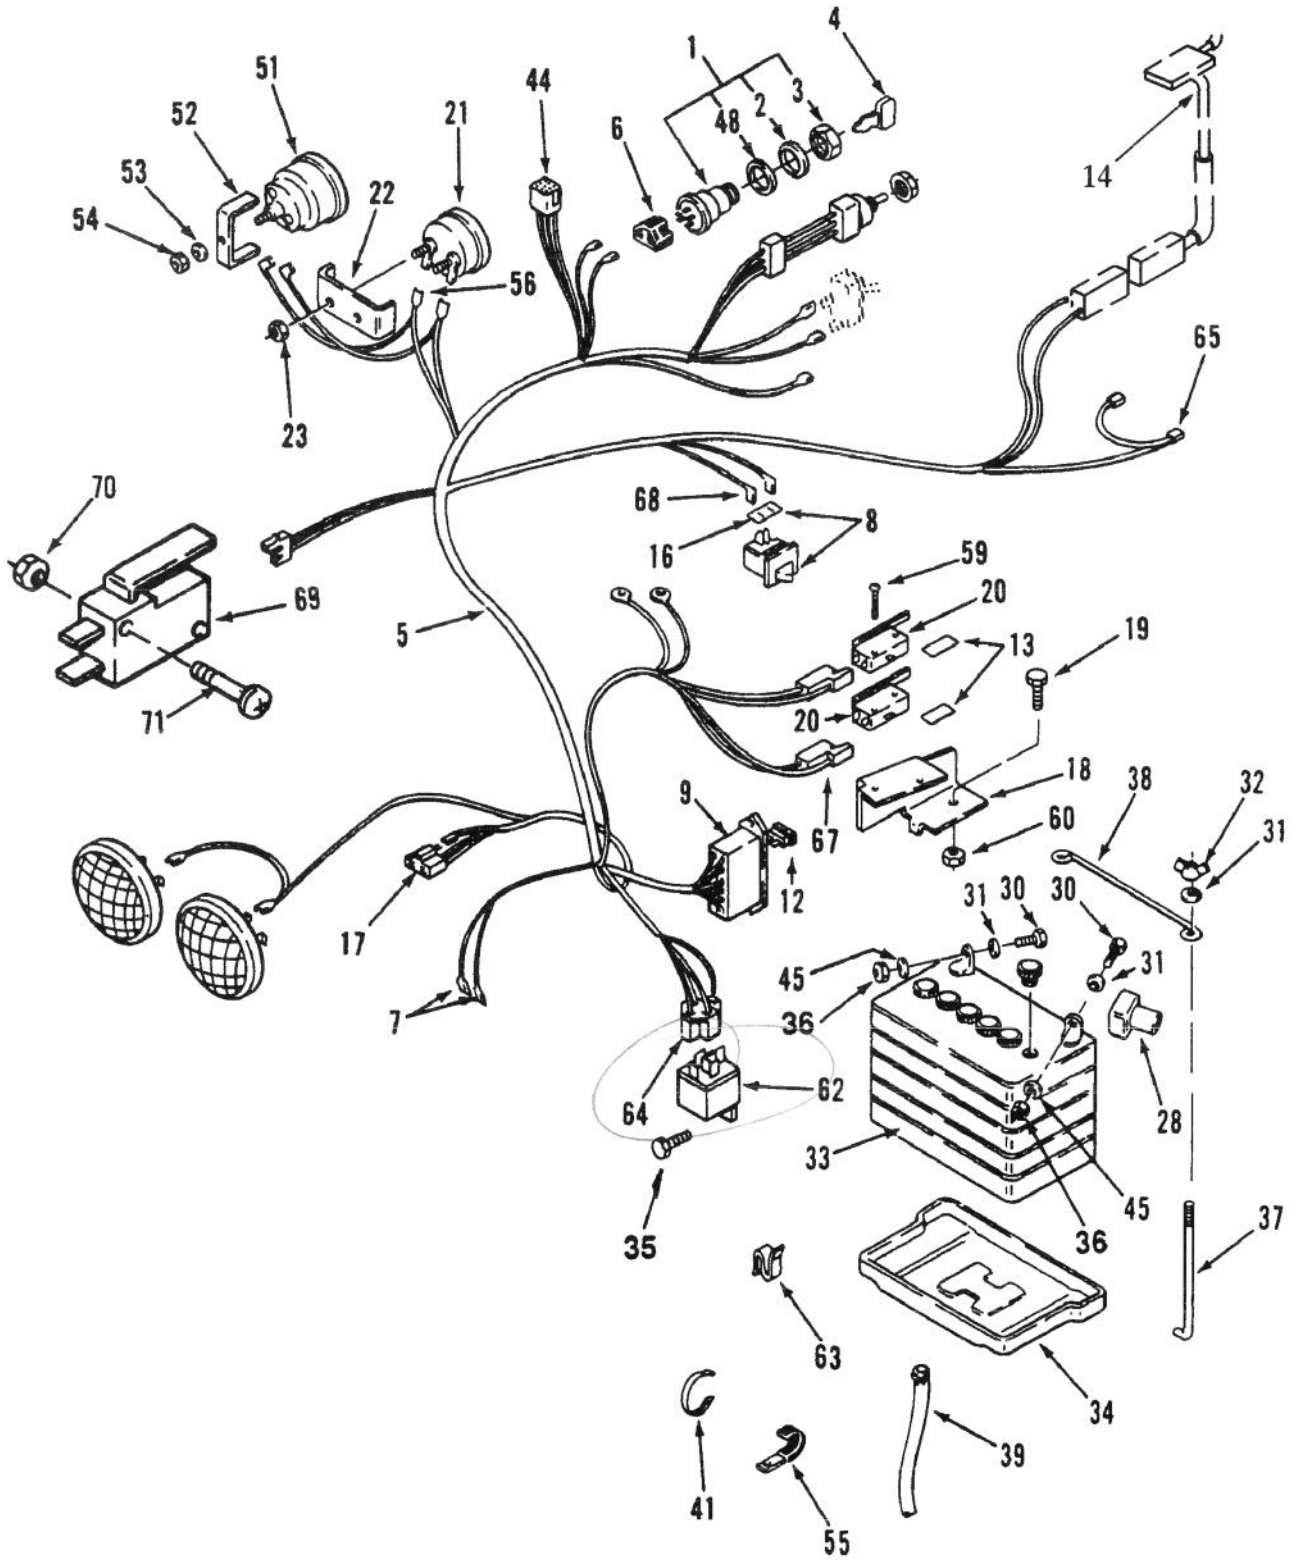

ELECTRICAL SYSTEM

ELECTRICAL SYSTEM

Ref. No.	Part No.	Description	No. Used
1	111216	Switch – Ignition	1
2	9201604	Washer – Lock	1
3	101884	Nut – Special	1
4	62-7770	Key – Ignition, Padded	1
5	79-3620	Wiring Harness (Incl. Ref.# 6,7,9,17,44,65 & 68)	1
6	104926	Switch – Connector Body Ignition	1
7	518105	Terminal	1
8	103480	Switch – Clutch Interlock, (Incl. Ref.#16)	1
9	120930	Body – Fuse	1
12	109355	Fuse 15 Amp ATO or ATC	1
*	109102	Fuse 25 Amp ATO or ATC	1
*	NN10277	Fuse 30 Amp ATO or ATC	1
13	111642	Barrier – Switch Insulator	2
14	38-1420	Switch – Seat	1
16	110502	Shield – Dirt	1
17	112185	Body – Connector	1
18	115411	Support – Switch	1
19	926671	Bolt	1
20	111332	Switch – PTO Interlock	2
21	79-0060	Voltmeter	1
22	78-0080	Clamp – Voltmeter	1
23	5924	Nut	2
28	109553	Cover – Terminal	1
30	321-4	Bolt	2
31	3256-22	Washer	4

Ref. No.	Part No.	Description	No. Used
32	116497	Nut	4
33	115877	Battery	1
34	106948	Tray – Battery	1
35	910794	Screw	1
36	32146-7	Nut	2
37	113969	Hook – Battery Hold Down	2
38	113010	Hold Down – Battery	1
39	114720	Tube – Drain	1
41	100571	Tie – Cable	1
44	102651	Terminal	8
45	3253-3	Washer – Lock	4
48	9202624	Washer – Special	1
51	78-0020	Meter – Hour (Incl. Ref.# 52-54)	1
52	78-3320	Clamp – Hour Meter	1
53	920120	Washer – Lock	1
54	915962	Nut – Hex	1
55	8830	Clip	1
59	9104784	Screw	2
60	9157324	Nut	2
62	116397	Relay	1
63	519337	Clip – Cable	1
64	518105	Terminal	1
65	6921	Terminal	1
68	518077	Terminal	2
69	111332	Switch – Parking Brake	1
70	9157324	Nut – Hex	2
71	9109482	Screw	2

*Not Illustrated