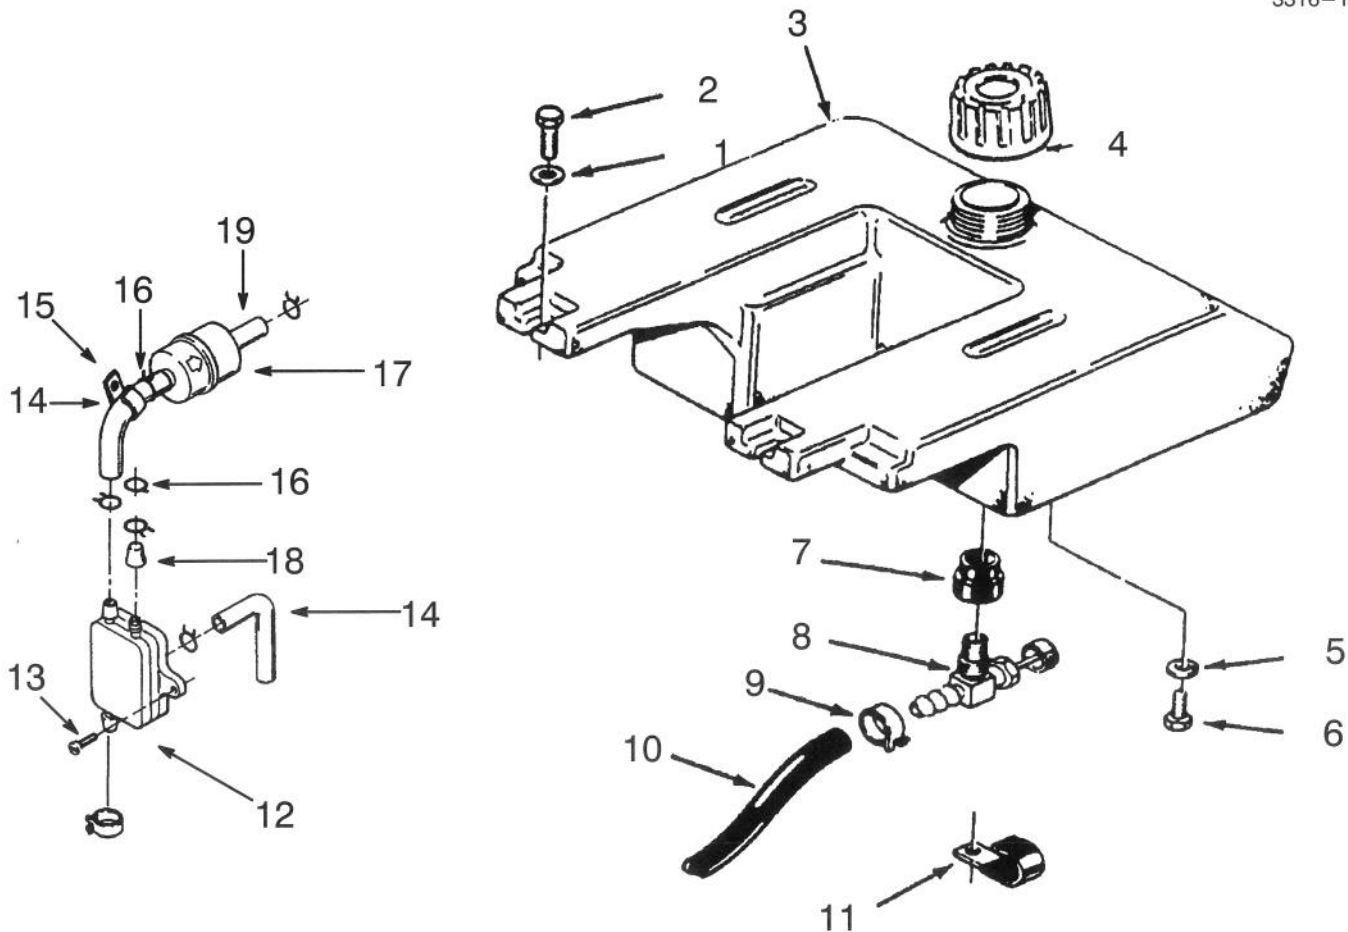

C-1647

FUEL SYSTEM

Ref. No.	Part No.	Description	No. Used
1	3256-4	Washer	2
2	926697	Bolt	2
3	106234	Tank - Fuel (Incl. Ref.# 5 & 7)	1
4	55-3570	Cap - Fuel	1
5	3253-4	Washer - Lock	1
6	322-2	Bolt	3
7	104047	Bushing	1
8	104048	Valve - Fuel Shut-Off	1
9	108898	Clamp	2

Ref. No.	Part No.	Description	No. Used
10	103787	Line - Fuel 50"	1
11	950154	Clamp	2
12	57-9080	Pump - Fuel	1
13	59-1050	Screw	1
14	NN10302	Line - Fuel 12"	2
15	NN10348	Clip - Wire	1
16	82-1080	Clamp - Hose 1/2	6
17	NN10506	Filter - Fuel	1
18	59-0370	Cap - Fuel Fitting	1
19	92-0923	Hose - Fuel	1