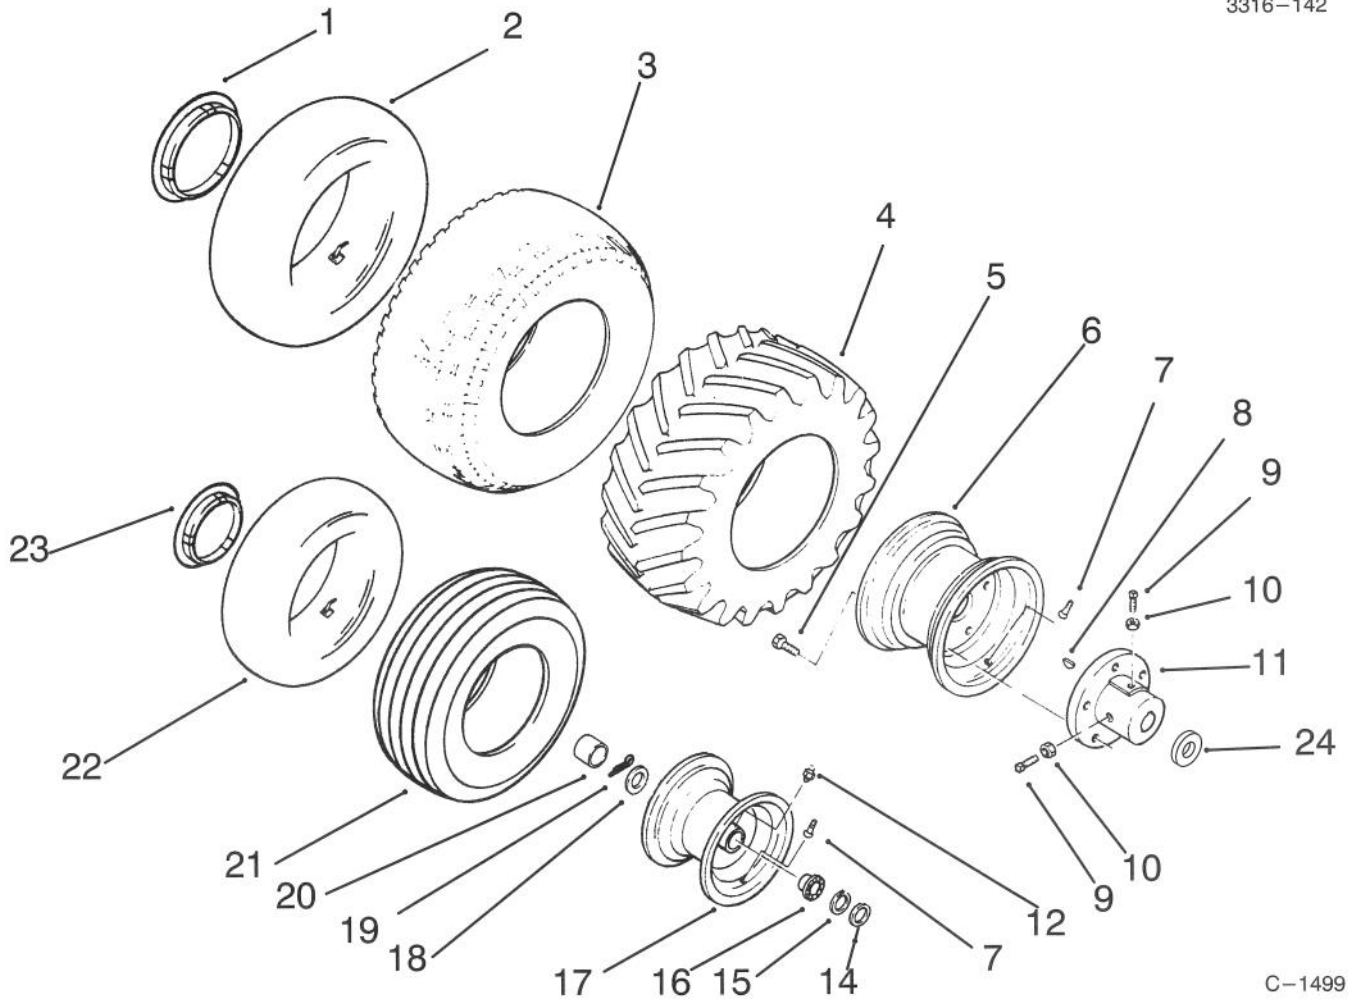

C-1499

WHEELS AND TIRES

Ref. No.	Part No.	Description	No. Used
1	114428	Logo - Hub Cap 12"	2
2	7007	Tube - Rear (Opt.)	2
*	100291	Tube - Cleat Tires" (Opt.)	2
3	116744	Tire - Turf Trac, Rear	2
4	7607	Tire - Cleat, Rear" (Opt.)	2
5	83-2720	Bolt - Lug	10
6	111516	Wheel - Rear	2
7	5108	Stem - Valve	4
8	937108	Key - Woodruff	2
9	3243-5	Screw - Set	4
10	3218-3	Nut	4
11	105763	Hub - Rear	2
12	109500	Fitting - Grease	2

Ref. No.	Part No.	Description	No. Used
14	5210	Washer - Shim .015	2
15	1278	Washer - Shim .050	4
16	110513	Bearing - Ball	4
17	78-1660	Wheel Assembly - Front (Incl. Ref.# 7, 12, & 16)	2
18	111952	Washer - Special Hub Cap	2
19	3272-17	Pin - Cotter	2
20	111951	Hubcap	2
21	117127	Tire - Turf Trac, Front	2
22	100079	Tube - Front (Opt.)	2
23	114427	Logo - Hub Cap 8" (Opt.)	2
24	106886	Washer - Thrust	2

*Not Illustrated