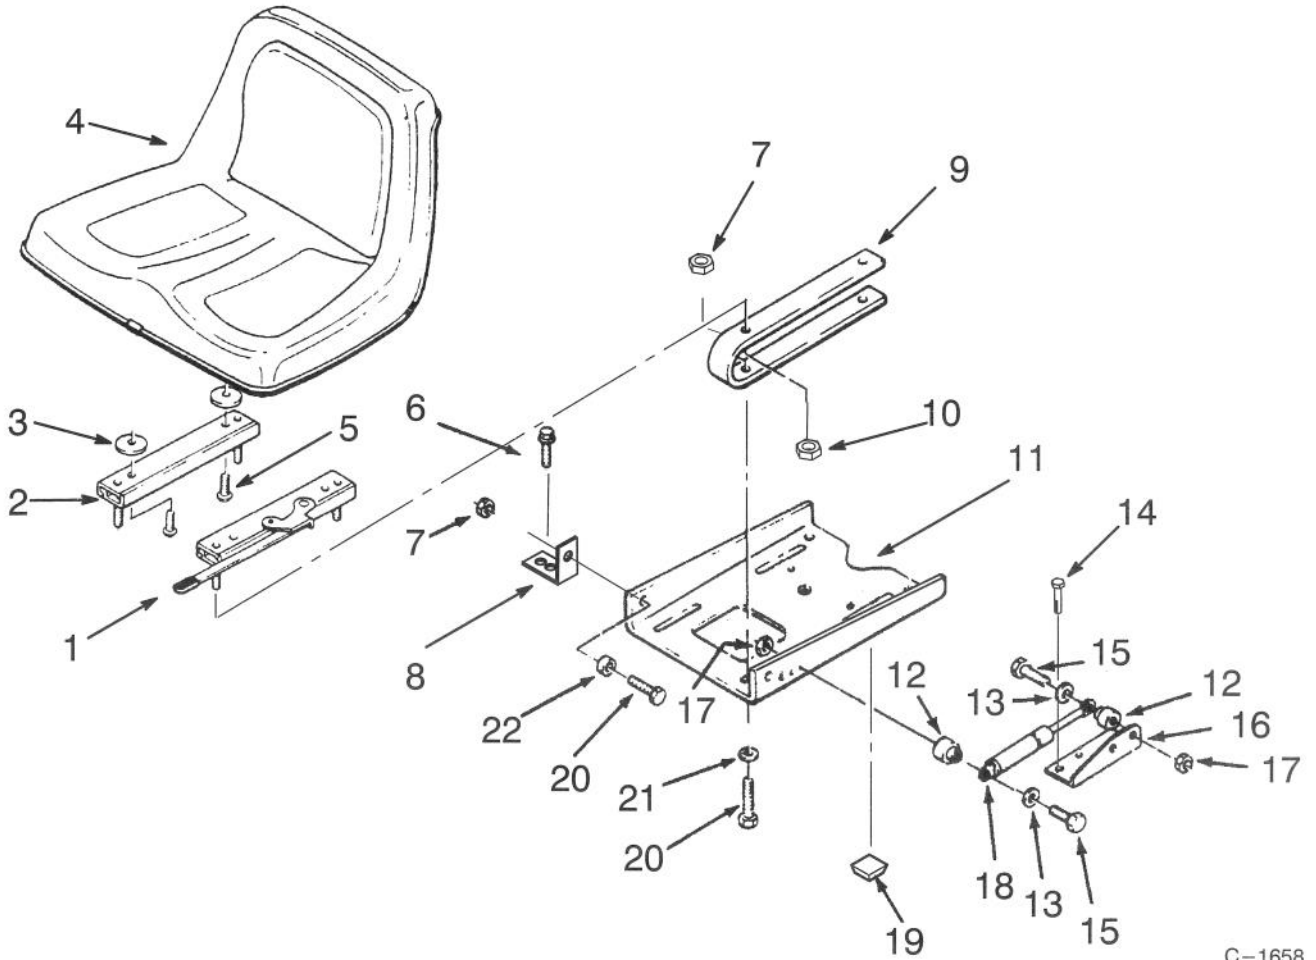

C-1658

SEAT

Ref. No.	Part No.	Description	No. Used
1	114264	Adjuster - Seat, L.H.	1
2	114265	Slide - Seat, R.H.	1
3	109989	Spacer	4
4	79-3680	Seat	1
5	9108652	Bolt	4
6	913464	Bolt	4
7	3296-29	Nut	6
8	105524	Bracket - Pivot	2
9	114263	Spring - Seat	2
10	9151126	Nut	4
11	78-2990	Plate - Seat Pivot	1

Ref. No.	Part No.	Description	No. Used
12	114344	Spacer	2
13	3256-22	Washer	2
14	9266944	Bolt	2
15	321-8	Bolt	2
16	114345	Bracket	1
17	3296-42	Nut	2
18	114343	Spring - Gas	1
19	111071	Bumper	2
20	322-4	Bolt	6
21	3256-23	Washer	4
22	105503	Bushing	2

*Not Illustrated