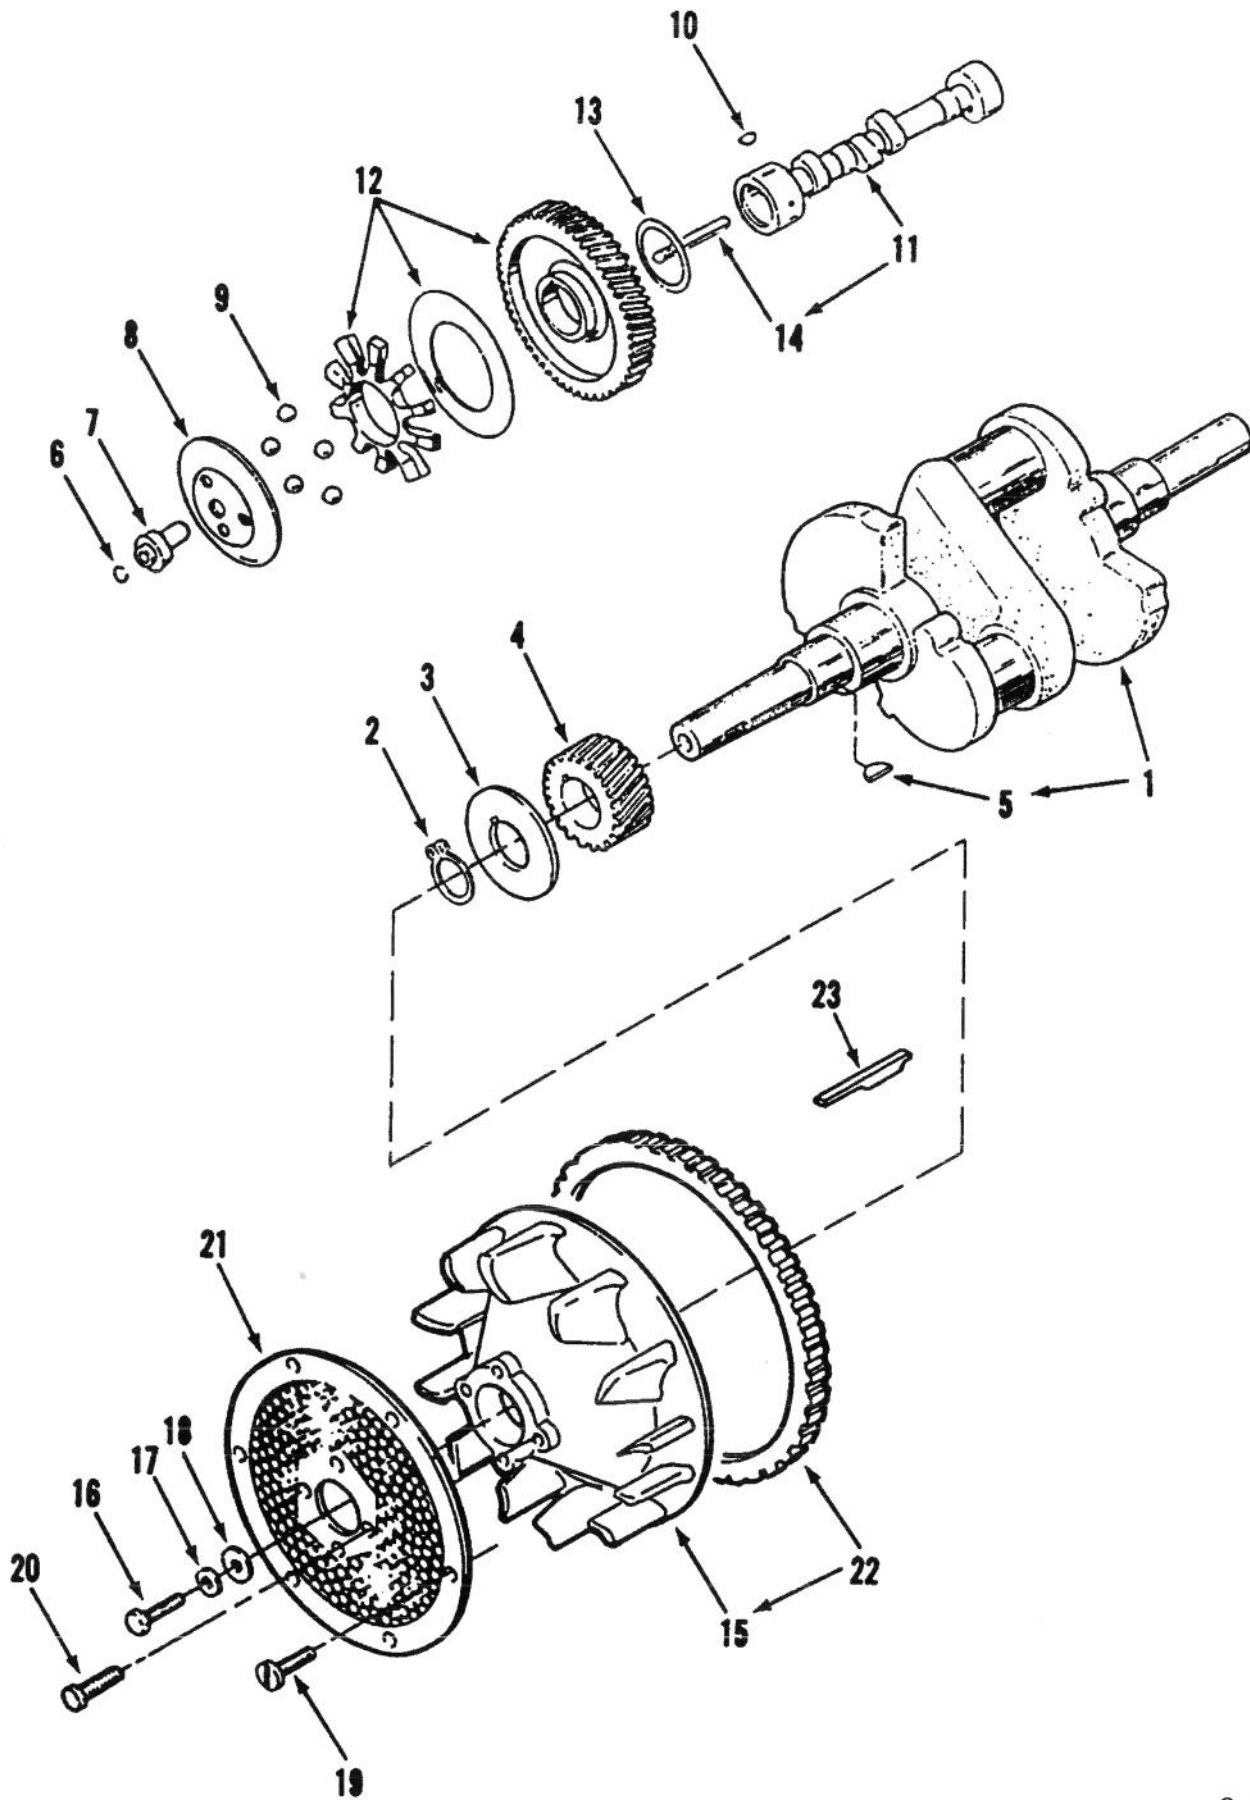

CRANKSHAFT, CAMSHAFT, FLYWHEEL

CRANKSHAFT, CAMSHAFT, FLYWHEEL

Ref. No.	Part No.	Description	No. Used
1	NN10853	Crankshaft	1
2	57-9710	Ring - Retaining	1
3	NN10439	Washer	1
4	NN10438	Gear	1
5	NN10330	Key	1
6	NN10215	Ring - Retaining	1
7	NN10221	Hub - Governor Cup	1
8	NN10222	Cup - Governor	1
9	57-9640	Ball	1
10	57-9660	Key	1
11	NN10032	Camshaft (Incl. Item 13)	1
12	57-8210	Camshaft Gear (Incl. Gear, Spacer, & Plate)	1

Ref. No.	Part No.	Description	No. Used
13	NN10030	Washer	1
14	NN10214	Pin	1
15	NN10171	Flywheel (Incl. Ring Gear)	1
16	NN10021	Screw	1
17	82-1320	Washer	1
18	NN10355	Washer	1
19	NN10409	Screw	6
20	82-1400	Screw	4
21	79-6440	Screen	1
22	57-8180	Gear - Ring	1
23	82-1150	Key	1