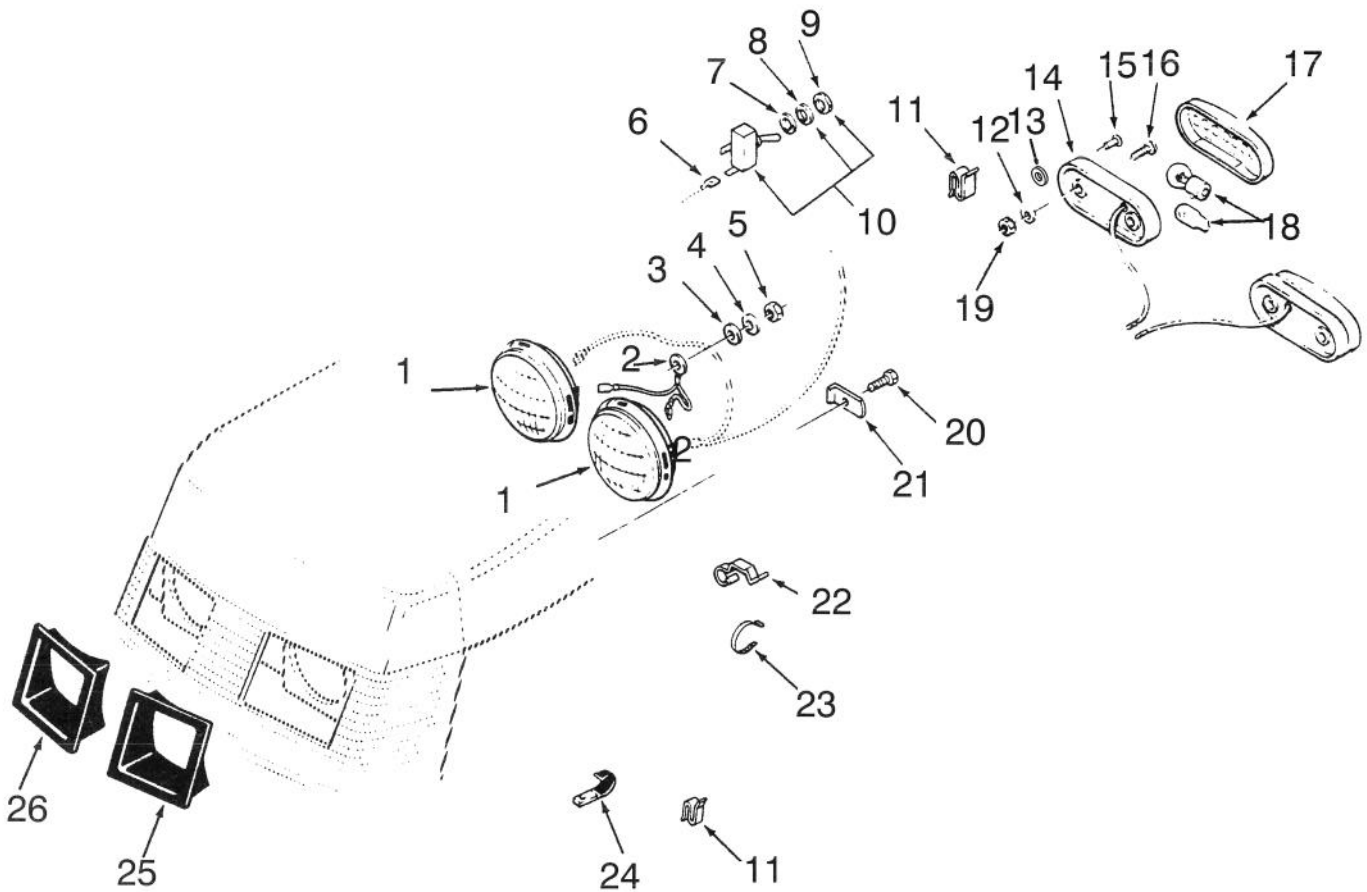

C-1498

ELECTRICAL SYSTEM

Ref. No.	Part No.	Description	No. Used	Ref. No.	Part No.	Description	No. Used
1	102881	Headlight	2	15	3269-3	Rivet - Pop	4
2	108130	Wire - Headlight Ground	1	16	910808	Screw	4
3	3256-23	Washer	1	17	112564	Lens - Taillight	2
4	3254-2	Washer - Lock	1	18	8043	Bulb - Light, Metal Base	2
5	3296-29	Nut	1	*	109045	Bulb - Light, All Glass	2
6	518104	Terminal	1	19	915551	Nut	4
7	9202594	Washer - Special	1	20	926671	Bolt	2
8	102950	Ring - Retaining	1	21	109459	Clamp	2
9	113179	Nut	1	22	8519	Clip - Large	1
10	102138	Switch - Light	1	23	100571	Tie - Cable	1
11	3023	Clip - Small	1	24	8830	Clip	1
12	3256-21	Washer	4	25	109495	Retainer - Headlight L.H.	1
13	3254-1	Washer - Lock	4	26	109494	Retainer - Headlight RH	1
14	105202	Base - Taillight, w/Bulb	2				

*Not Illustrated