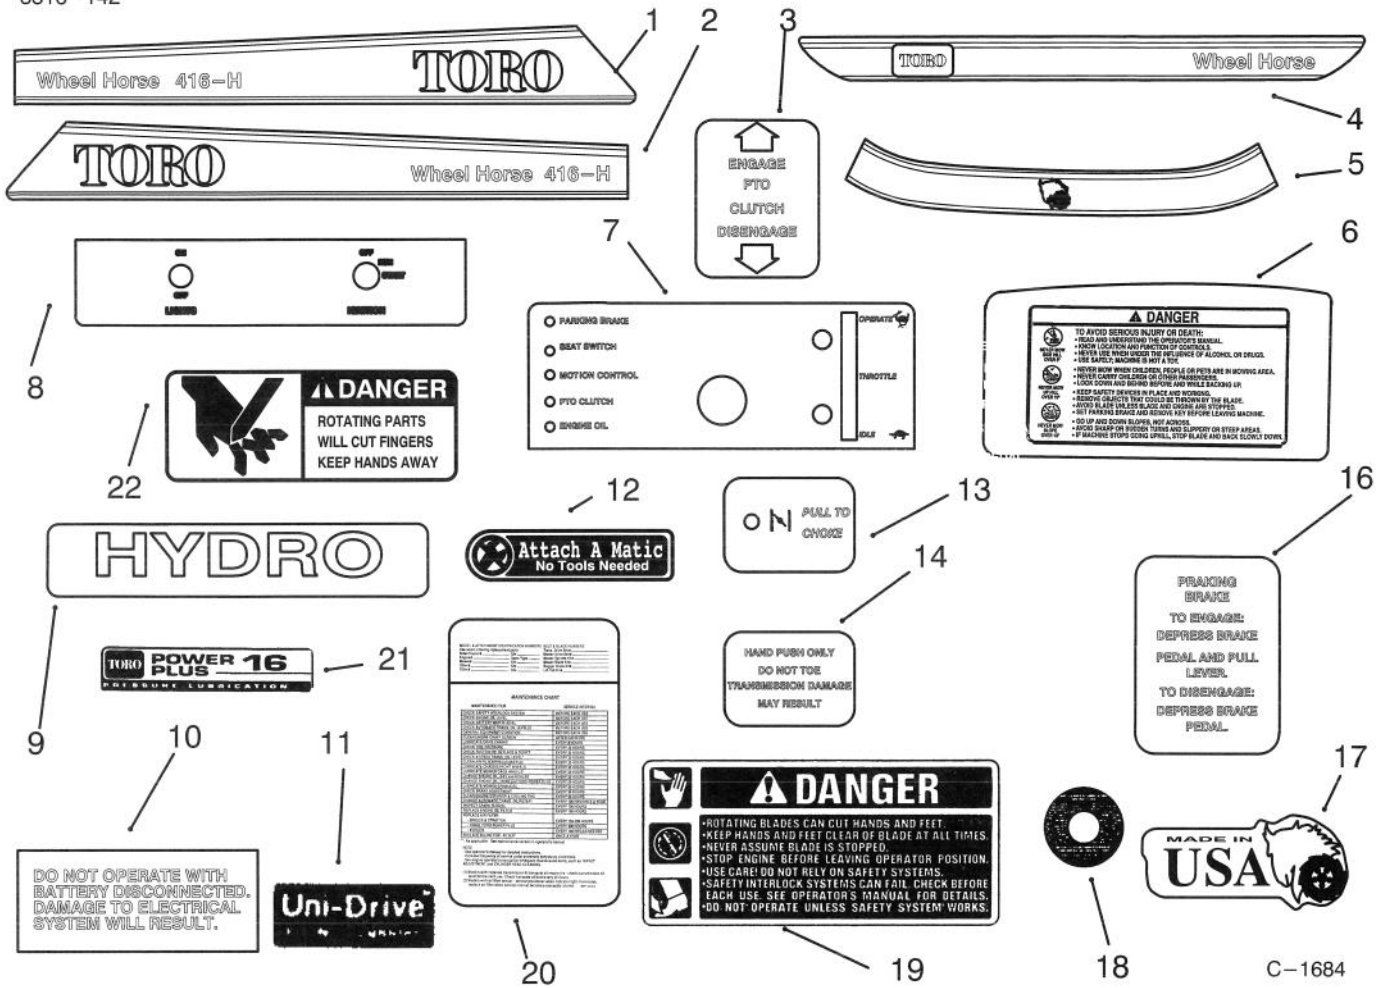

C-1684

DECALS

Ref. No.	Part No.	Description	No. Used
1	79-4670	Decal - Hood L.H.	1
2	79-4660	Decal - Hood R.H.	1
3	111960	Decal - PTO Clutch	1
4	117760	Decal - Rear Fender	1
5	117509	Decal - Front Hood	1
6	88-0020	Decal - Rear Hood Danger	1
7	78-7270	Decal - Lower Dash	1
8	79-2470	Decal - Switch Plate	1
9	117511	Decal - 416-Hydro	2
10	111926	Decal - Electrical System	1
11	104955	Decal - Unidrive	1

Ref. No.	Part No.	Description	No. Used
12	115197	Decal - Attach-A-Matic	1
13	78-7300	Decal - Choke	1
14	116446	Decal - Do Not Tow	1
16	116445	Decal - Parking Brake	1
17	117242	Decal - Made in U.S.A.	1
18	KH10191	Decal - Air Cleaner/Lub	1
19	79-0370	Decal - Danger	1
20	88-3200	Decal - Maintenance	1
21	118540	Decal - Power Plus	1
22	88-2790	Decal - Danger	1
*	92-1549	Loose Parts Package	1