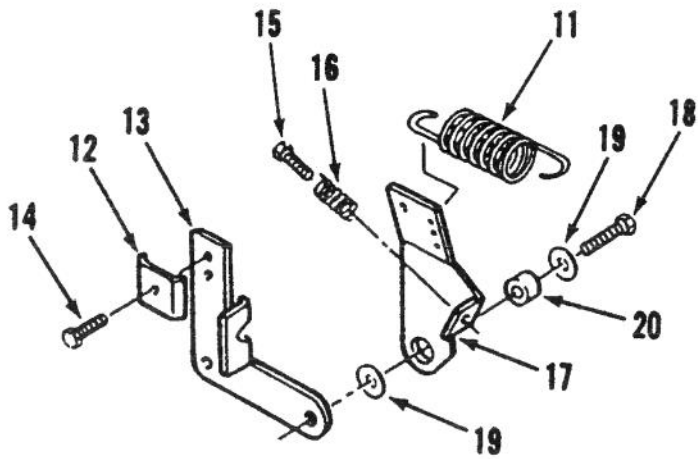

C-1669

GOVERNOR

Ref. No.	Part No.	Description	No. Used
11	NN10217	Spring - Governor, 5 Ball	1
12	57-9190	Clamp - Cable	1
13	79-6360	Bracket	1
14	NN10395	Screw	1
15	59-1030	Screw	1
16	NN10219	Spring	1
17	92-0922	Arm - Governor Control w/o Swivel	1
18	59-1100	Screw	2
19	NN10357	Washer - Flat	1
20	NN10218	Bushing	1
22	59-1000	Screw	1
23	57-9190	Clamp - Throttle Cable	1

Ref. No.	Part No.	Description	No. Used
24	79-6390	Bracket - Governor Control	1
25	59-0830	Washer - Flat	1
26	82-1620	Washer - Lock	1
27	82-1370	Screw	1
28	201327	Screw	3
29	79-6400	Bushing - Governor Control	1
30	NN10320	Swivel - Throttle Control	1
31	59-0720	Pin - Cotter	1
32	NN10410	Screw - Machine	1
33	79-6410	Link - Governor Control	1
34	79-6420	Adapter - Governor Arm	1
35	59-1050	Screw	2