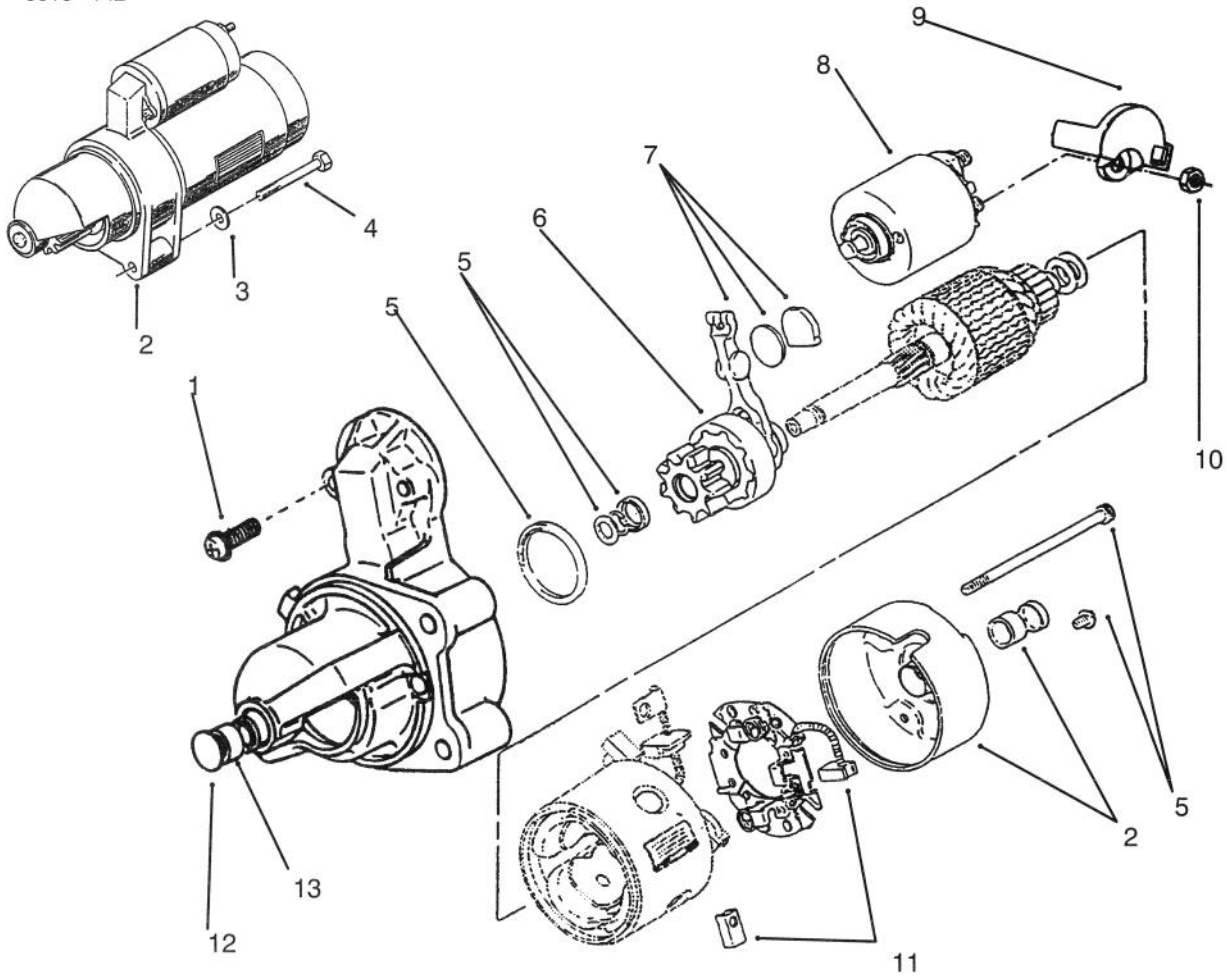

C-1671

STARTER

Ref. No.	Part No.	Description	No. Used
1	NN10885	Starter Hdwr Kit (Incl. Solenoid Screws [2] Brush Holder Screws [2], Thru Bolts[2], Armature Shims [2], Pinion Stop Collar, & Pinion Retaining Ring)	1
2	71-6040	Starter, Complete - See Components Below	1
3	57-9770	Washer - Flat	2
4	79-6580	Screw - Cap	2
5	NN10886	Seal - Dust	1
6	NN10884	Clutch - Starter (Incl. Pinion Gear w/Clutch)	1
7	NN10266	Kit - Starter Shift Lever (Incl. Shift Lever, Wear	

Ref. No.	Part No.	Description	No. Used
8	NN10887	Plate & Rubber Plug) Kit - Starter Solenoid (Incl. Solenoid, Spring, & Plunger)	1
9	NN10930	Cap - Starter Solenoid	1
10	NN10768	Nut	1
11	NN10883	Kit - Starter Brush (Incl. Positive Brush [2] & Negative Brush w/Pigtail)	1
12	62-2730	Kit - Bushing (Incl. Front Bushing & Rear Cap w/Bushing)	1
13	NN10929	Holder - Starter Brush (Incl. Brush Holder w/Negative Brush)	1