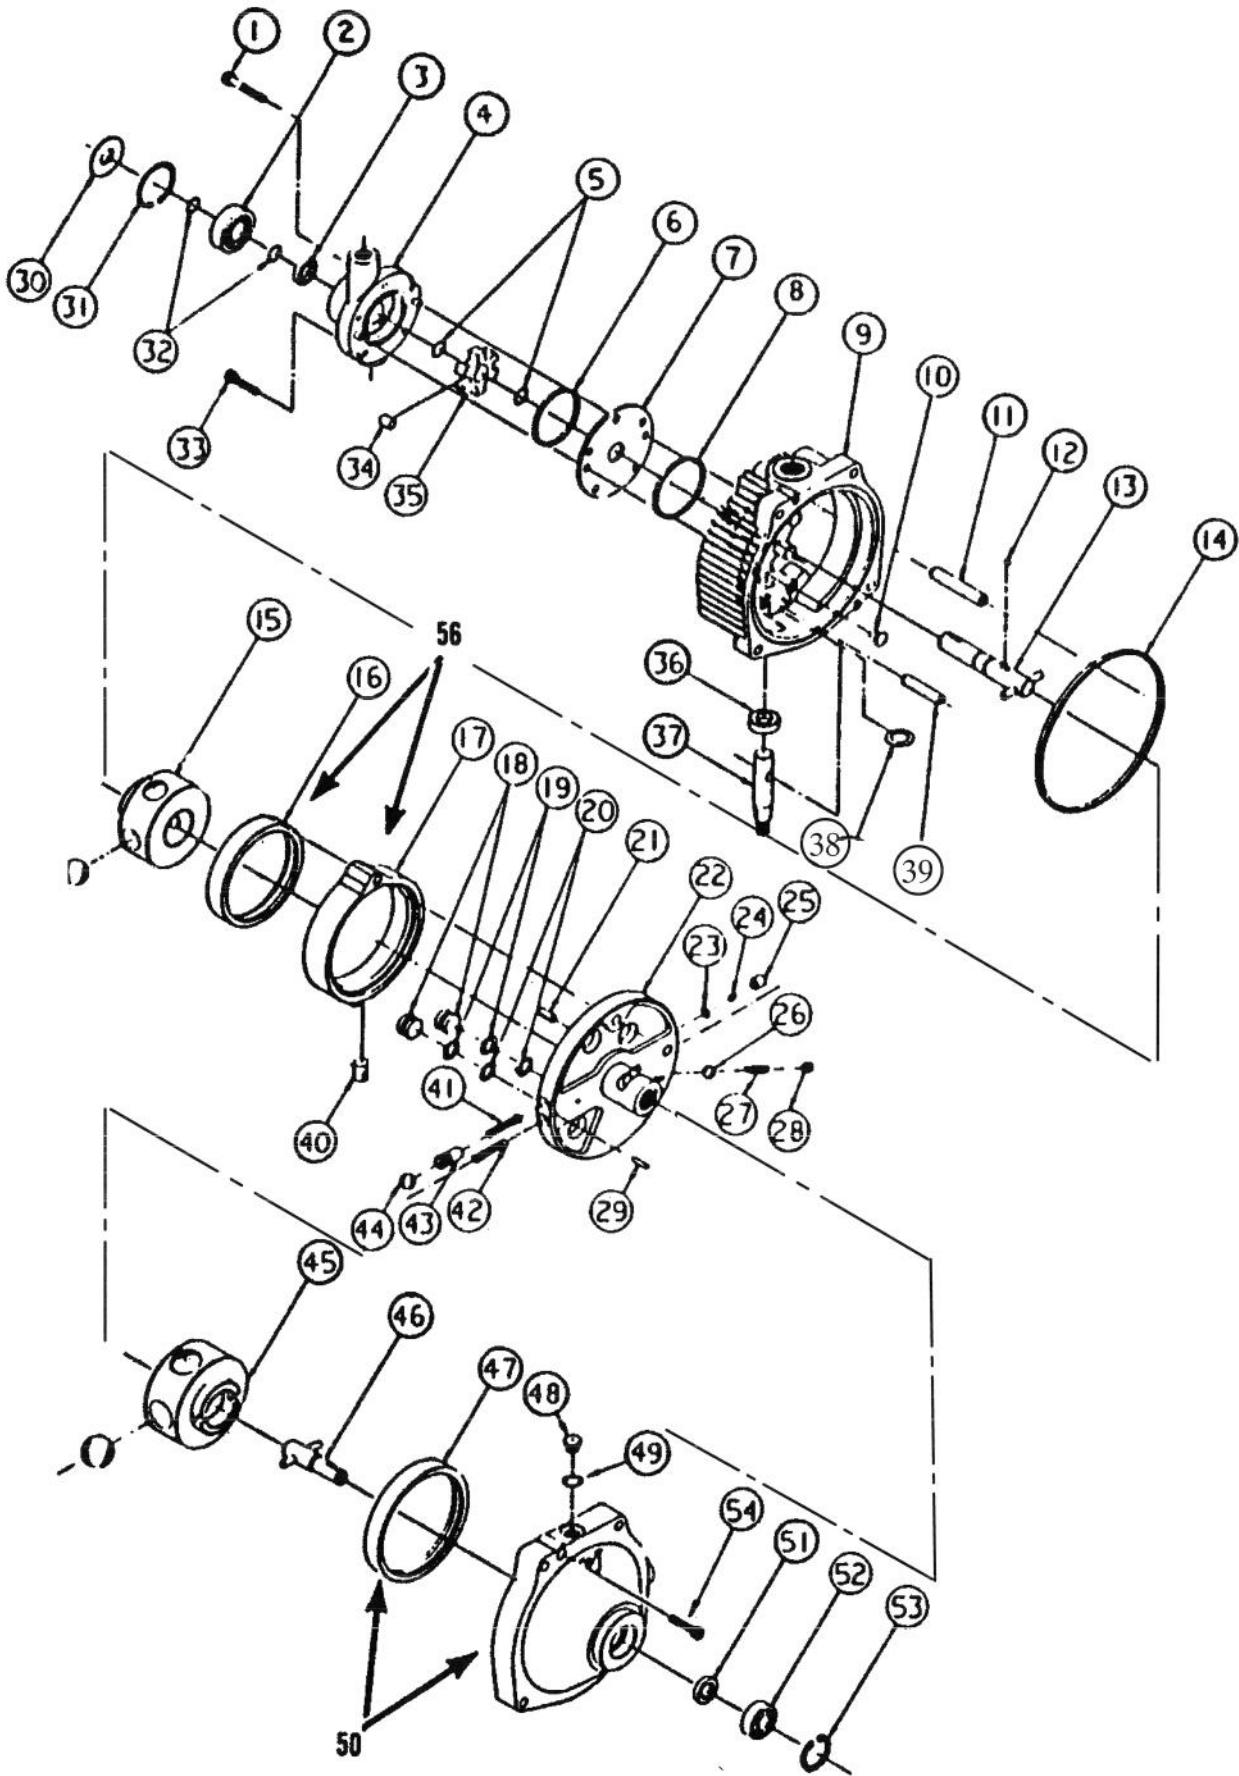

HYDRAULIC PUMP AND MOTOR

HYDRAULIC PUMP AND MOTOR

Ref. No.	Part No.	Description	No. Used	Ref. No.	Part No.	Description	No. Used
1	112635	Screw	1	29	112651	Pin	1
2	112636	Bearing – Input	1	30	112652	Shield	1
3	112604	Seal	2	31	112653	Ring – Retaining	1
4	112637	Housing – Pump Assembly (Incl. Ref.# 2)	1	32	112654	Ring – Retaining	2
5	112654	Ring – Retaining	2	33	112616	Screw	4
6	112638	Ring – Seal	1	34	112656	Roller	6
7	112639	Plate	1	35	112657	Carrier	1
8	112640	Ring – Seal	1	36	112658	Seal	1
9	112641	Cover Assembly (Incl. Ref. #3, 6, 8,10, 11, 19, 20, 36-39, & 51)	1	37	112659	Kit – Control Shaft	1
10	112595	Button	2	38		Washer	1
11		Pin – Pivot	1	39		Dowel	1
12	112642	Pin	1	40	112660	Insert – Cam Ring	1
13	112643	Shaft – Input	1	41	112661	Spring – Acc. Valve	1
14	112644	Ring – Seal	1	42	112661	Spring – Acc. Valve	1
15	112645	Rotor – Pump	1	43	112662	Body – Acc. Valve	2
16	113136	Race – Pump	1	44	112663	Ball	2
17		Ring – Cam	1	45	112664	Rotor – Motor	1
18	113041	Piston	2	46	112665	Shaft – Output	1
19		Ring – Back Up	2	47	113137	Race – Motor	1
20		"O"Ring	2	48	112613	Plug – "O"Ring (incl. Ref. #49)	1
21	112608	Pin – Coil	1	49	112614	"O"Ring	1
22	112646	Pintle Assembly (Inc. Ref. #21, 23-29 &41-44)	1	50	112669	Body Assembly (Incl. Ref. #51, 53 & 54)	1
23	112611	Ring – Retaining	2	51		Seal	1
24	112610	Ball	2	52	112666	Bearing – Output	1
25	112647	Body – Check Valve	2	53	112600	Ring – Retaining	2
26	112648	Ball	1	54	112616	Screw	2
27	112649	Spring – Relief Valve	1	55	112667	Kit – Seal, Overhaul (Incl. Ref.# 3, 6, 8, 14, 19, 20, 36, 49 & 51)	1
28	112650	Plug – Relief Valve	1	56	112668	Ring – Cam	1