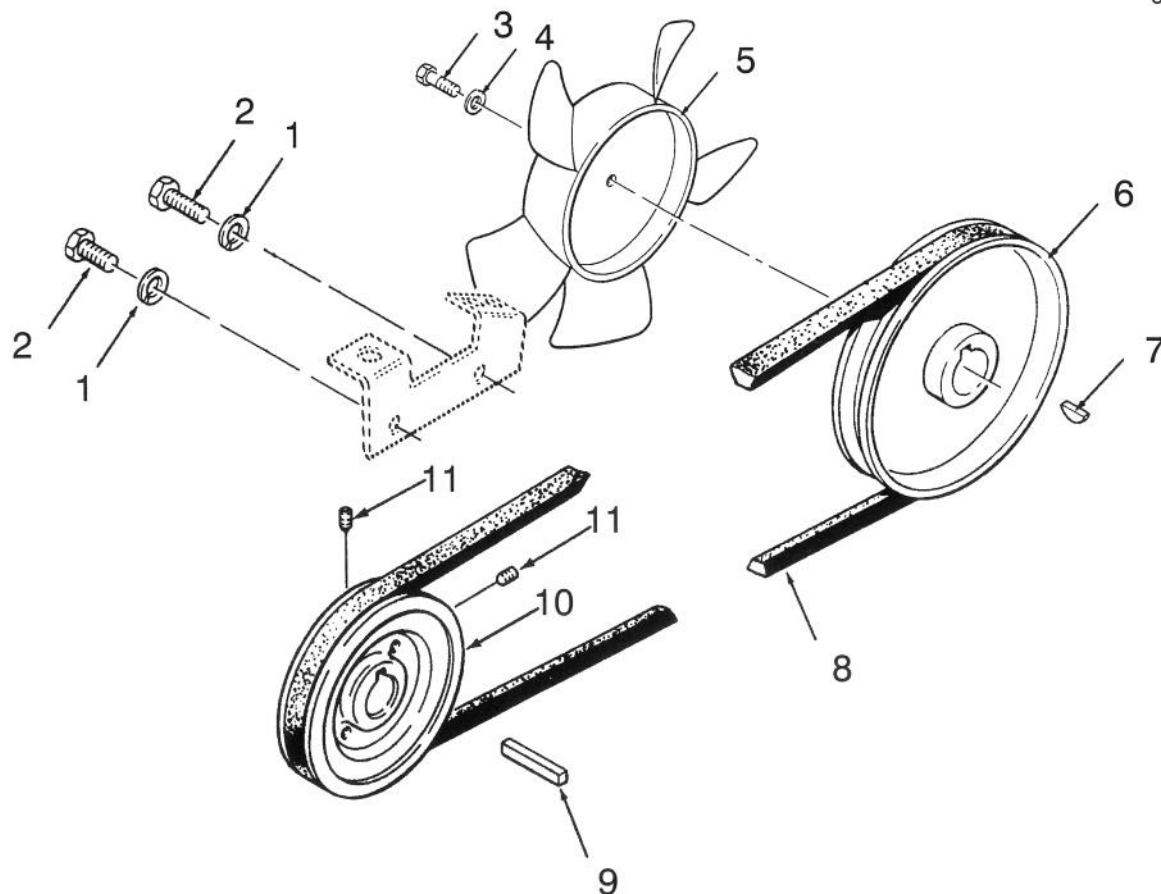

C-1608

DRIVE BELT AND PULLEYS

Ref. No.	Part No.	Description	No. Used
1	3253-21	Washer - Lock	3
2	323-6	Bolt	3
3	321-3	Bolt	1
4	103995	Washer - Special	1
5	108393	Fan	1
6	108316	Pulley - Transmission Drive	1

Ref. No.	Part No.	Description	No. Used
7	937221	Key - Hi-Pro	1
8	114895	Belt - Drive	1
9	105453	Key	1
10	7443	Pulley - Engine Drive	1
11	3246-2	Screw - Set	2