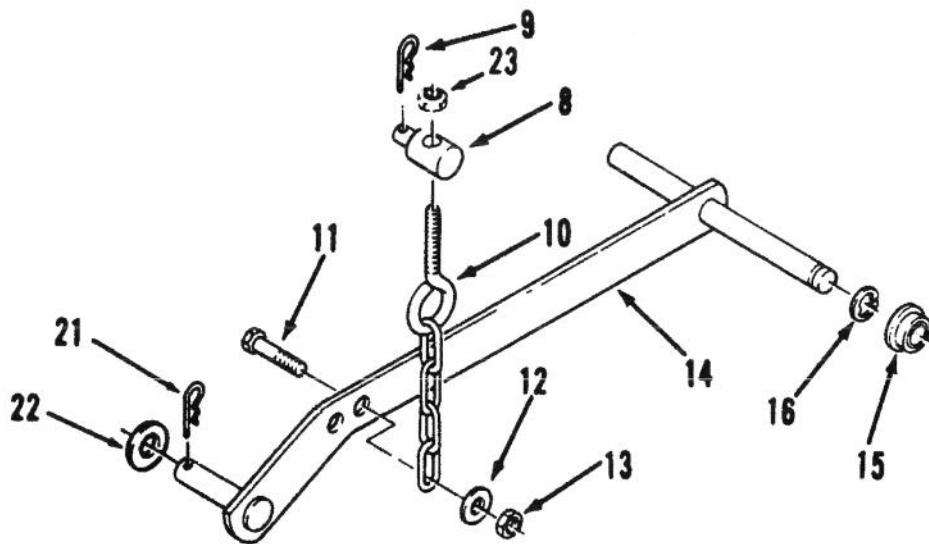

HYDROSTATIC LIFT LINKAGE

HYDROSTATIC LIFT LINKAGE

Ref. No.	Part No.	Description	No. Used
1	121100	Lever - Lift	1
2	933507	Pin - Cotter	2
3	3256-30	Washer	3
4	106269	Bushing	2
5	32151-91	Retainer	1
6	1121	Key - Sq.	1
7	78-1550	Bellcrank	1
8	6739	Trunnion	1
9	9335054	Pin - Cotter	1
10	106522	Chain - Lift	1

Ref. No.	Part No.	Description	No. Used
11	322-5	Bolt	1
12	3256-23	Washer	1
13	3296-29	Nut	1
14	113445	Bar - Lift	1
15	6229	Bearing	1
16	32120-47	Ring - Retaining	1
21	9335054	Pin - Cotter	1
22	3256-26	Washer	1
23	3296-39	Nut	1