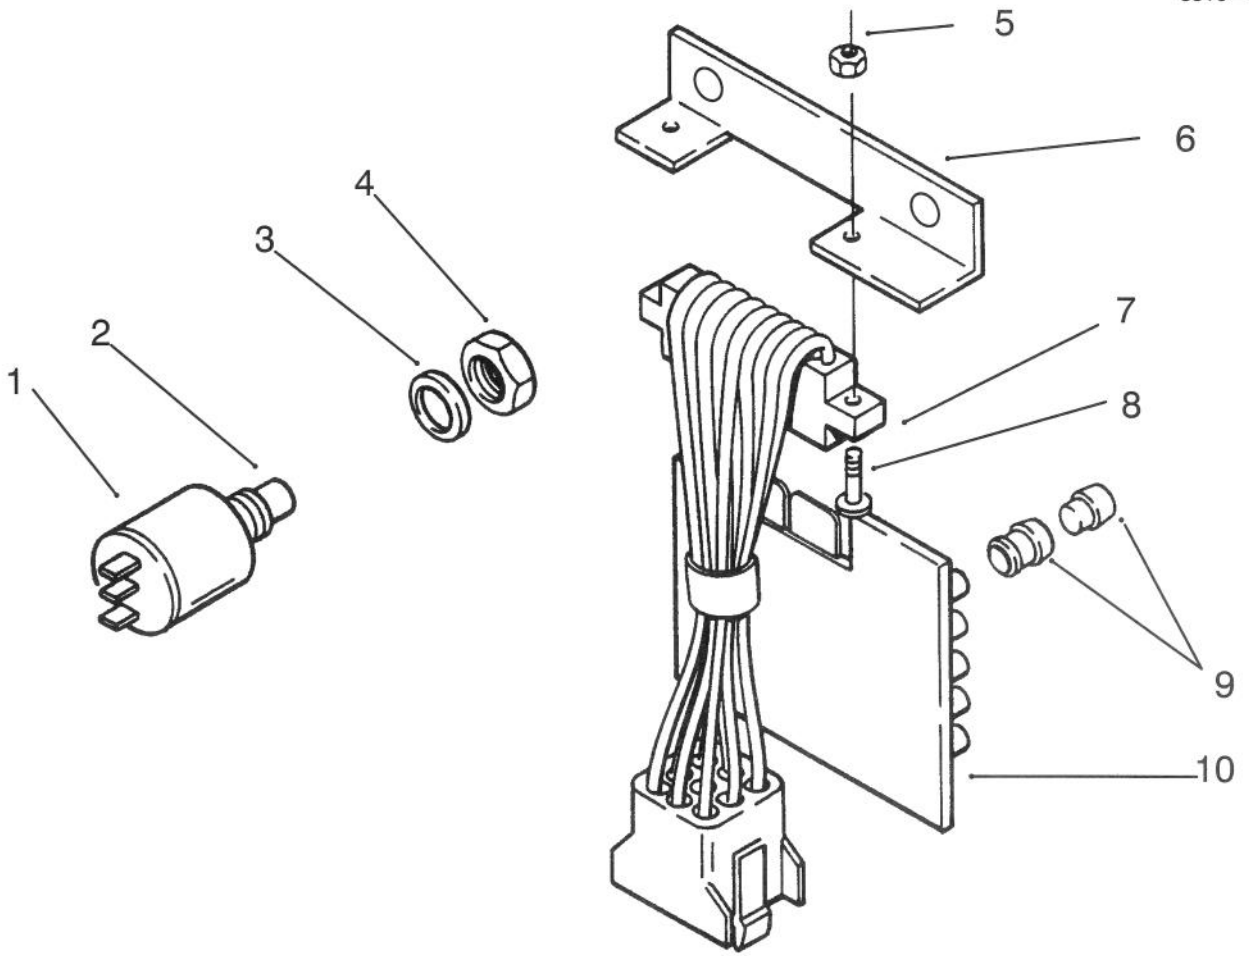

C-1497

ELECTRICAL SYSTEM

Ref. No.	Part No.	Description	No. Used
1	116796	Test Switch (Incl. Ref. #2-4)	1
2	117217	Button - Switch	1
3	111767	Washer	1
4	111359	Nut - Hex	1
5	91573244	Nut - Lock	2

Ref. No.	Part No.	Description	No. Used
6	112506	Bracket	1
7	117377	Harness - Wiring	1
8	9107562	Screw	2
9	111343	Bushing Assembly & Indicator Lens	5
10	114825	PC Board w/Lights	1