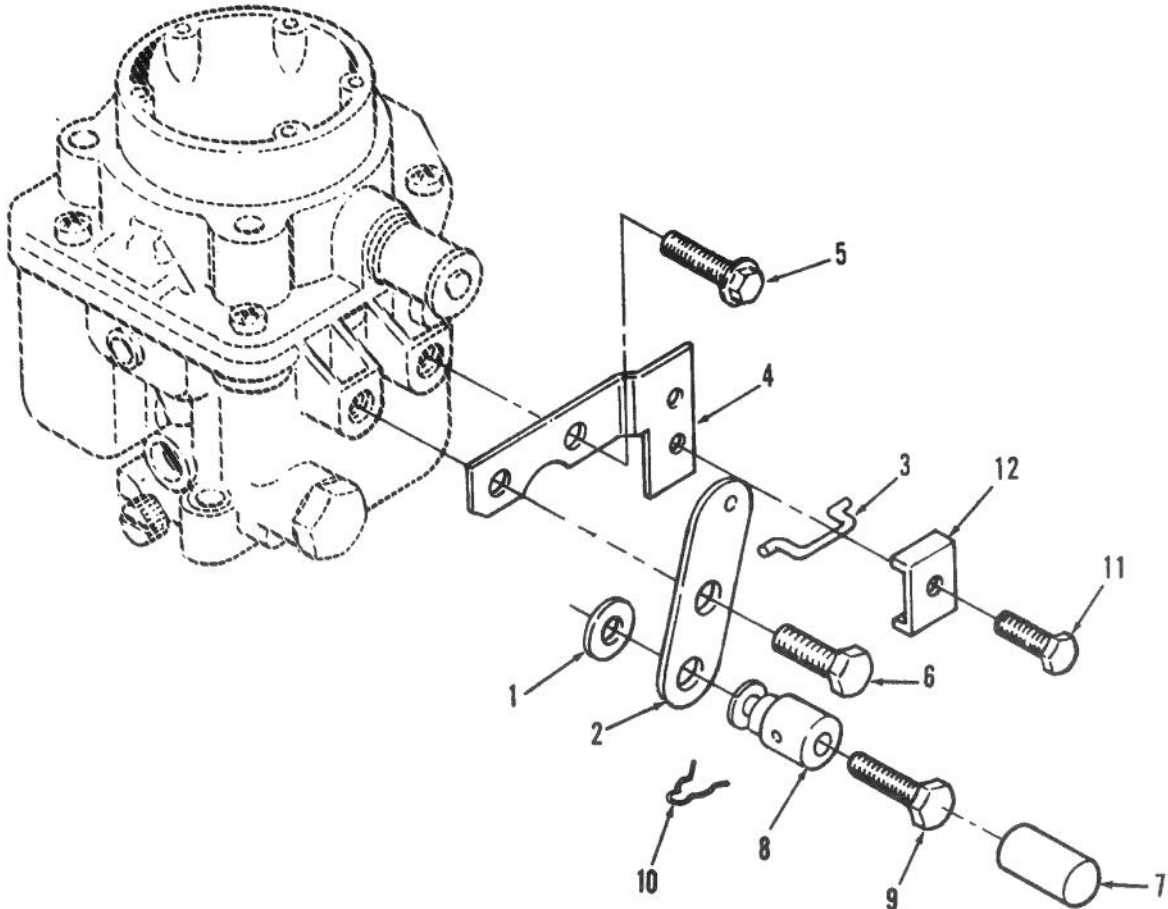

C-1668

CHOKE LINKAGE

Ref. No.	Part No.	Description	No. Used
1	59-0850	Washer	2
2	59-0460	Lever - Choke	1
3	57-9180	Link - Choke	1
4	59-0470	Bracket	1
5	NN10412	Screw	1
6	92-0916	Screw	1

Ref. No.	Part No.	Description	No. Used
7	NN10830	Plug	1
8	57-9170	Swivel - Choke Lever	1
9	NN10410	Screw	1
10	59-0720	Pin - Cotter	1
11	NN10784	Screw	1
12	57-9190	Clip	1