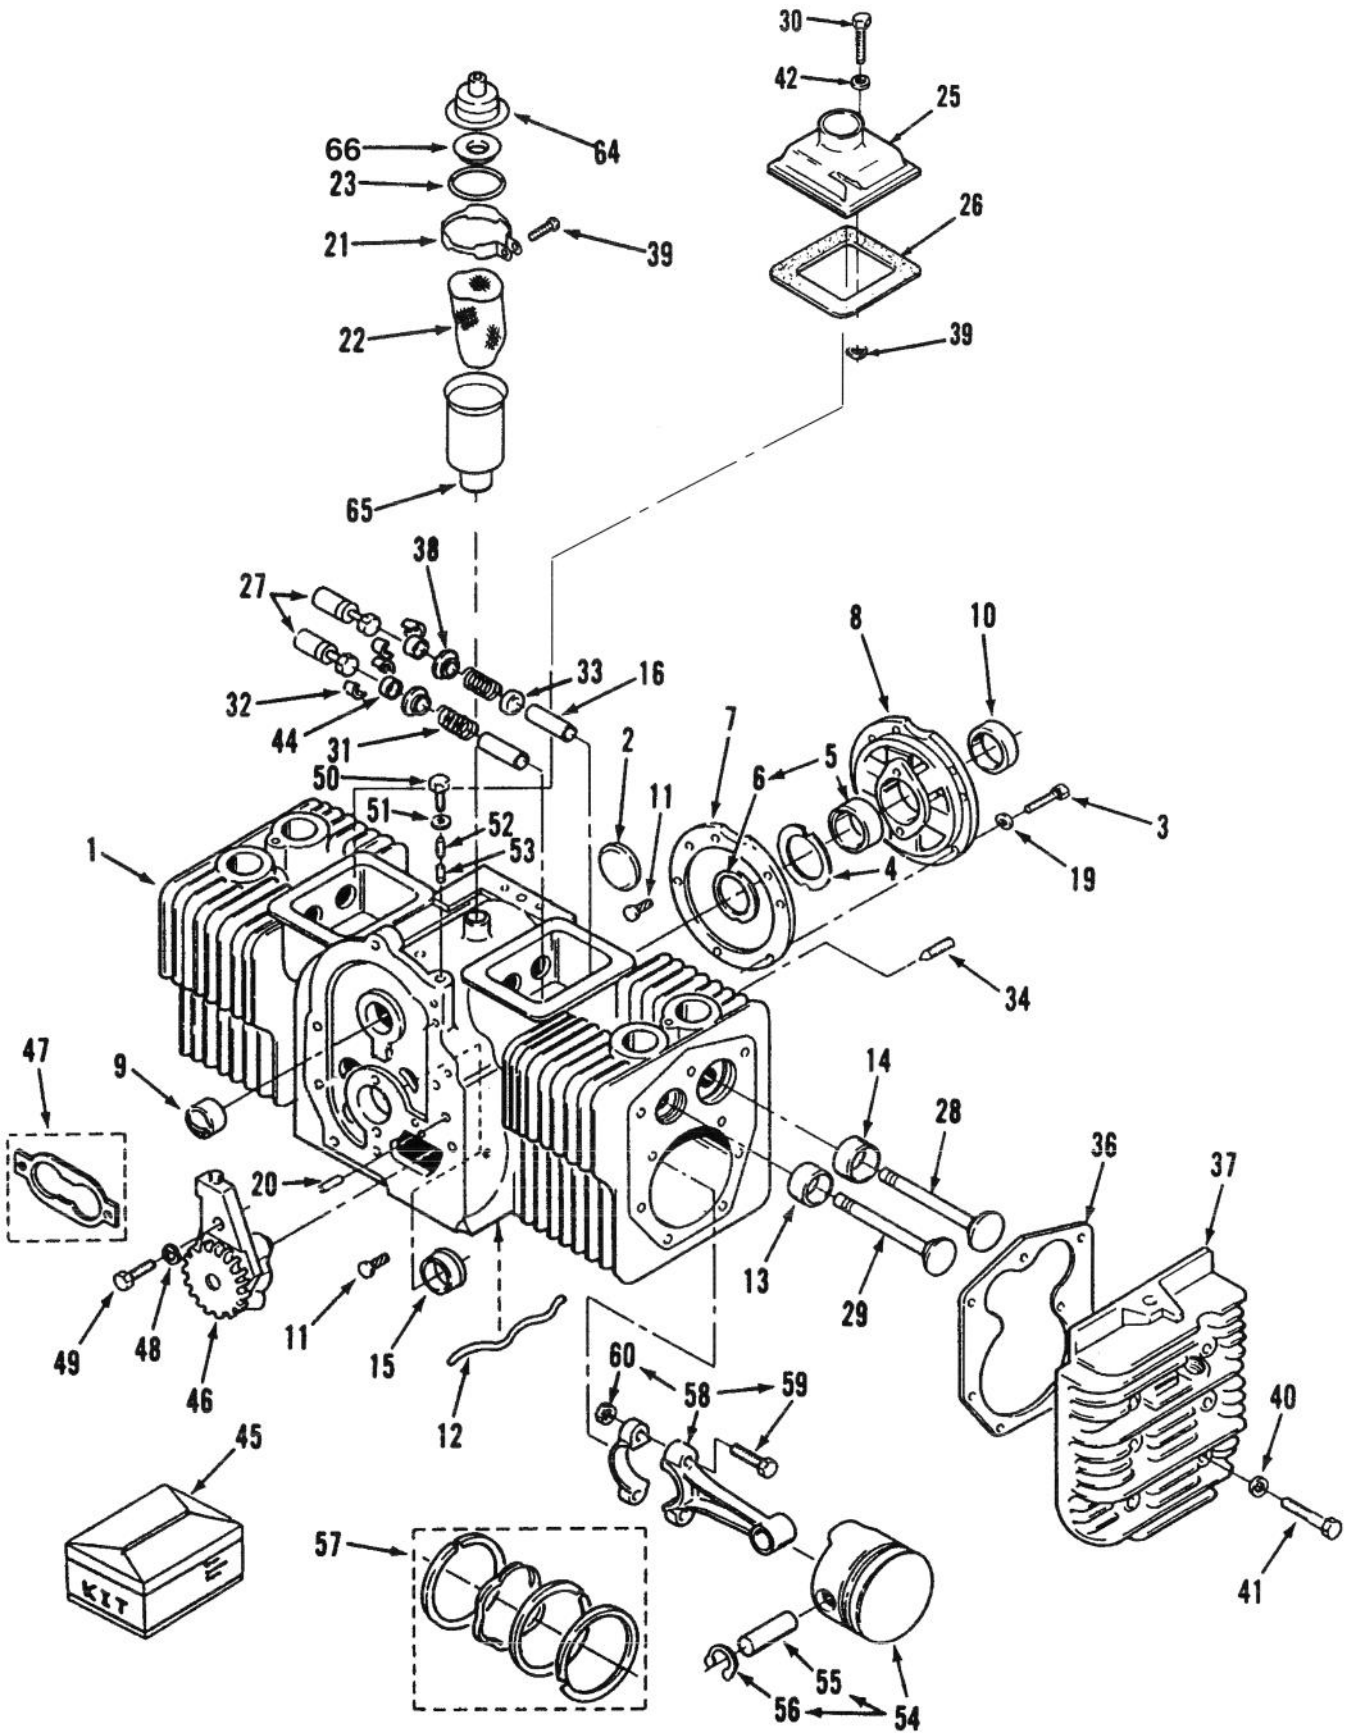

CYLINDER BLOCK

CYLINDER BLOCK

Ref. No.	Part No.	Description	No. Used
1	92-0900	Block - Short	1
2	57-9690	Plug	1
3	59-0880	Bolt	5
4	57-8170	Shim 0.005"	A/R
5	57-8050	Bearing - Crankshaft, Rear, Standard	1
	NN10010	Bearing - Crankshaft, Rear .002" Under	1
	57-8060	Bearing - Crankshaft, Rear .010" Under	1
	NN10012	Bearing - Crankshaft, Rear .020" Under	1
	NN10013	Bearing - Crankshaft, Rear .030" Under	1
6	57-8160	Washer - Thrust	2
7	NN10554	Gasket	1
8	82-0020	Plate - Bearing	1
9	57-8160	Bearing - Camshaft	2
10	57-8000	Seal - Oil	1
11	NN10334	Pin - Stop	4
12	59-0290	Tube - Oil	1
13	NN10054	Insert - Exhaust Seat, Std.	2
	NN10055	Insert - Exhaust Seat .002" O.S	2
	NN10056	Insert - Exhaust Seat .005 O.S	2
	NN10057	Insert - Exhaust Seat .010" O.S	2
	NN10058	Insert - Exhaust Seat .025" O.S	2
14	NN10035	Insert - Intake Seat, Std.	2
	NN10036	Insert - Intake Seat .002" O.S	2
	NN10037	Insert - Intake Seat .005" O.S	2
	NN10038	Insert - Intake Seat .010" O.S	2
	NN10039	Insert - Intake Seat .025" O.S	2
15	NN10003	Bearing - Crankshaft, Front Standard	1
	NN10004	Bearing - Crankshaft, Front .002" Under	1
	NN10005	Bearing - Crankshaft, Front .010" Under	1
	NN10006	Bearing - Crankshaft, Front .020" Under	1
	NN10007	Bearing - Crankshaft, Front .030" Under	1
16	NN10479	Guide - Exhaust Valve	2
	NN10478	Guide - Intake Valve	2
19	82-1640	Washer - Spring	5
20	NN10336	Pin	2
21	82-0530	Clamp	1
22	57-8580	Breather - Baffle	1
23	82-0570	Seal	1

Ref. No.	Part No.	Description	No. Used
25	NN10821	Cover - Valve	2
26	57-8280	Gasket	2
27	NN10129	Tappet - Std.	4
	NN10130	Tappet .002" O.S	4
	NN10131	Tappet .004" O.S	4
28	NN10075	Valve - Intake	2
29	NN10075	Valve - Exhaust	2
30	NN10370	Bolt	2
31	NN10077	Spring	4
32	NN10082	Lock - Spring	8
33	NN10326	Seal	2
34	NN10385	Screw	2
36	NN10070	Gasket	2
37	NN10080	Head - Right Cylinder	1
	NN10079	Head - Left Cylinder	1
38	NN10078	Washer	4
39	82-1480	Screw	1
40	57-9770	Washer - Flat	18
41	NN10381	Bolt - Special	10
42	NN10359	Washer	2
44	71-5830	Cap - Valve	4
45	71-6290	Kit - Engine Gasket Valve Grind/Carbon Removal	1
46	NN10136	Pump - Oil, Complete	1
47	NN10134	Pump - Oil, Gasket Kit	1
48	82-1340	Washer - Flat	2
49	87-1370	Bolt	2
50	59-0910	Bolt	1
51	NN10361	Washer	1
52	NN10133	Spring	1
53	NN10135	Plunger	1
54	92-0901	Piston Pin & Retaining Rings STD	2
*	92-0902	Piston Pin & Retaining Rings .010"	2
*	92-0903	Piston Pin & Retaining Rings .020"	2
*	92-0904	Piston Pin & Retaining Rings .030"	2
55	NN10100	Piston Pin	2
56	NN10345	Retaining Ring	4
57	92-0905	Set - Piston Ring, Std.	2
	92-0906	Set - Piston Ring .005" O.S.	2
	92-0907	Set - Piston Ring .010" O.S	2
	92-0908	Set - Piston Ring .020" O.S	2
	92-0909	Set - Piston Ring .030" O.S	2
58	NN10125	Rod w/Bolts & Nuts - STD	2
	NN10126	Rod w/Bolts & Nuts - .010"	2
	NN10127	Rod w/Bolts & Nuts - .020"	2
	NN10128	Rod w/Bolts & Nuts - .030"	2
59	NN10120	Bolt - Special Rod	4
60	NN10428	Nut	4
64	82-0550	Breather Cap & Valve	1
65	82-0540	Tube - Baffle Breather	1
66	82-0560	Screen	2

*Not Illustrated