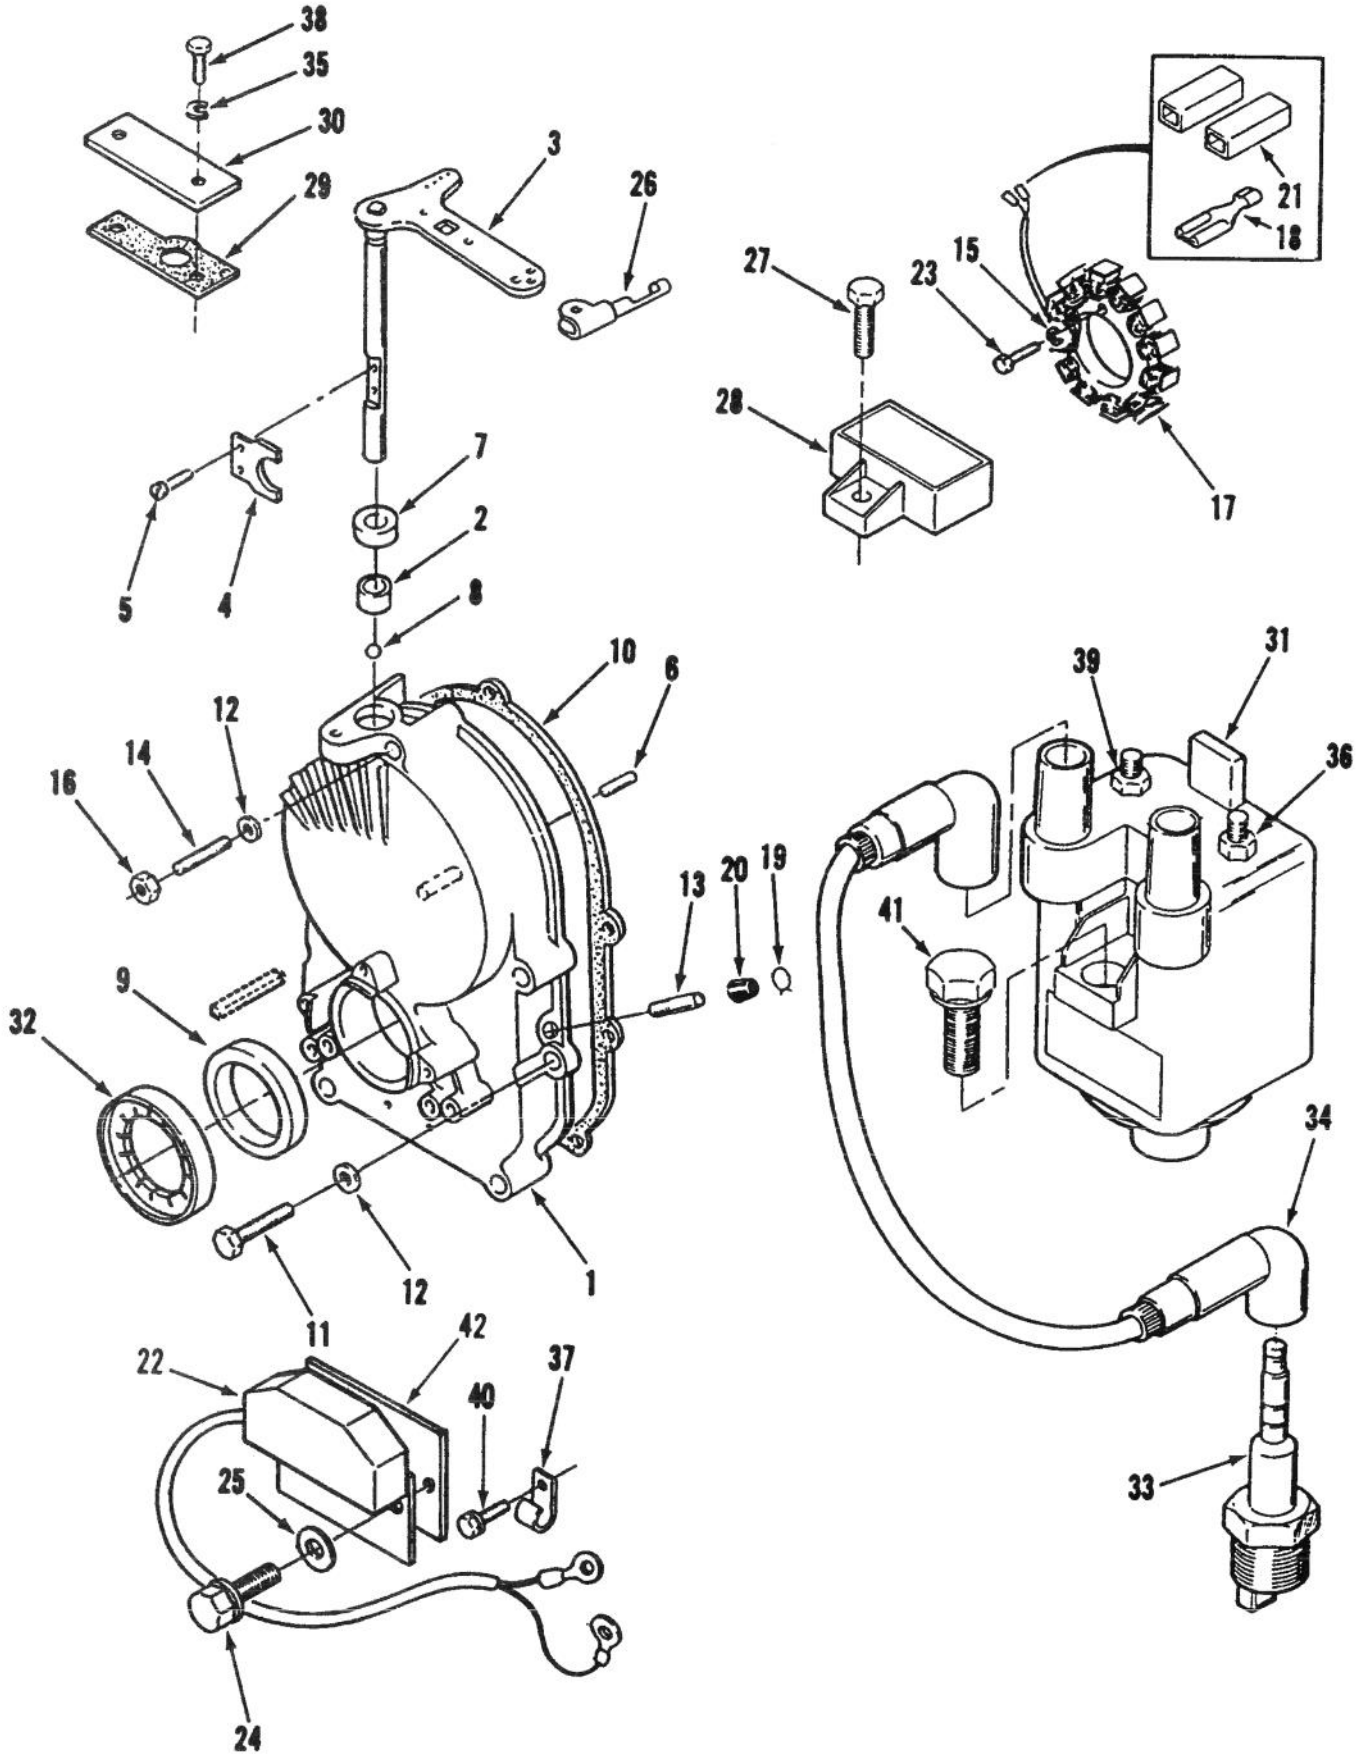

GEARCASE AND IGNITION CONTROLS

GEARCASE AND IGNITION CONTROLS

Ref. No.	Part No.	Description	No. Used
1	NN10825	Kit – Gearcase (Incl. Ref.# 2-9, 13, 19, & 20)	1
2	57-9650	Bearing	1
3	NN10826	Governor Shaft & Arm – Chromed	1
4	59-0420	Yoke	1
5	59-0950	Screw	1
6	NN10335	Pin – Dowel	1
7	57-9570	Seal – Oil	1
8	NN10327	Bearing	1
9	57-9580	Seal – Oil	1
10	NN10895	Gasket	1
11	82-1410	Screw	4
12	57-9750	Washer	5
13	59-0360	Tube – Vacuum Port	1
14	NN10352	Stud – Gear Cover	1
15	3253-2	Washer – Lock	3
16	NN10426	Nut	1
17	NN10518	Stator w/Terminals	1
18	NN10290	Terminal – Stator Leads	3
19	57-9550	Clamp	1
20	59-0370	Cap	1
21	82-1000	Kit – Terminal	

Ref. No.	Part No.	Description	No. Used
22	NN10444	Connector Body	1
23	82-1500	Screw – Hex. Hd.	3
24	NN10394	Screw – Hex. Hd.	2
25	82-1660	Washer – Lock	2
26	57-9730	Clip – Retaining	1
27	NN10414	Screw – Hex. Hd	1
28	NN10261	Regulator – Voltage 20 amp	1
29	79-6490	Gasket – Plate	1
30	NN10515	Cover – Ignition Plunger	1
31	NN10245	Battery Ignition Coil	1
32	NN10247	Rotor – Ignition	1
33	57-9340	Plug – Spark	2
34	82-1340	Cable – Spark Plug	1
35	82-1340	Washer – Flat	2
36	NN10248	Nut	1
37	NN10348	Clip – Wire	1
38	82-1360	Screw – Hex. Hd	1
39	NN10249	Nut	1
40	82-1410	Screw – Hex. Hd.	1
41	NN10408	Screw – Hex. Hd.	2
42	NN10516	Indicator – Ignition Module	1