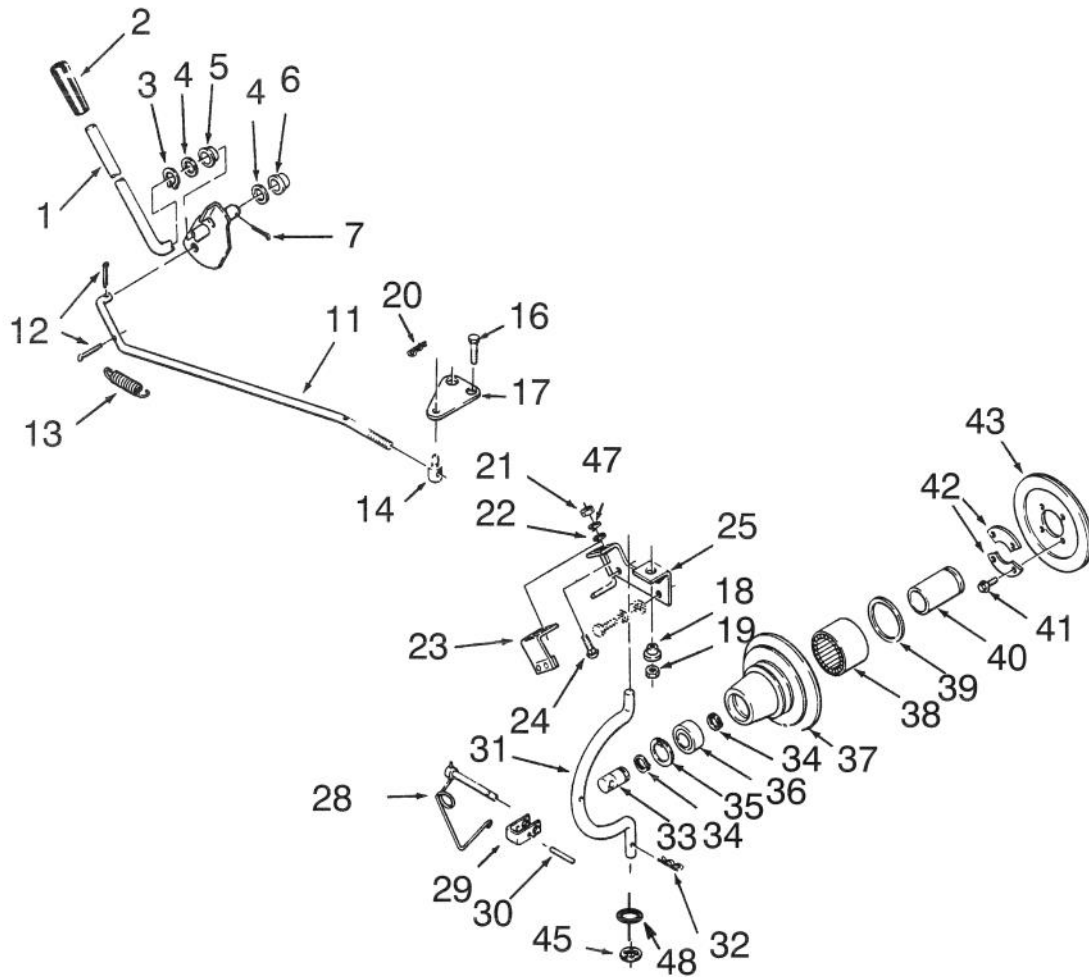

C-1500

PTO CLUTCH AND CONTROL

Ref. No.	Part No.	Description	No. Used	Ref. No.	Part No.	Description	No. Used
1	111234	Lever - PTO Clutch	1	25	113853	Bracket - Engine113874??	1
2	9038	Grip	1	28	111314	Pin - Locking	1
3	32151-11	Ring - Grip	1	29	113107	Clevis	1
4	3765	Washer - Shim	2	30	933274	Pin - Spirol	1
5	5666	Bushing - Nyliner	1	31	113108	Rod - PTO Housing	1
6	5983	Bushing	1	32	933506	Pin - Cotter	1
7	3272-10	Pin - Cotter	1	33	102872	Shaft - Stub	1
11	111052	Rod - PTO Clutch	1	34	32120-72	Ring - Snap	2
12	3272-10	Pin - Cotter	2	35	32120-62	Ring - Snap	1
13	103125	Spring	1	36	109842	Bearing - Ball	1
14	110656	Trunnion	1	37	103478	Housing - Pulley	1
16	323-7	Bolt	1	38	6662	Bearing - Needle	1
17	110669	Plate - PTO	1	39	6663	Seal	1
18	104859	Spacer	1	40	6658	Race - Bearing	1
19	3296-39	Nut	1	41	9080026	Bolt - Nylok	4
20	9335054	Pin - Cotter	1	42	6659	Retainer	2
21	3218-1	Nut	2	43	114881	Facing - Clutch Plate	1
22	3256-22	Washer	2	45	106695	Push-On Ring	1
23	110665	Brake Assembly - PTO	1	47	3253-3	Washer - Lock	1
24	3229-25	Bolt - Carriage	2	48	3256-27	Washer	1