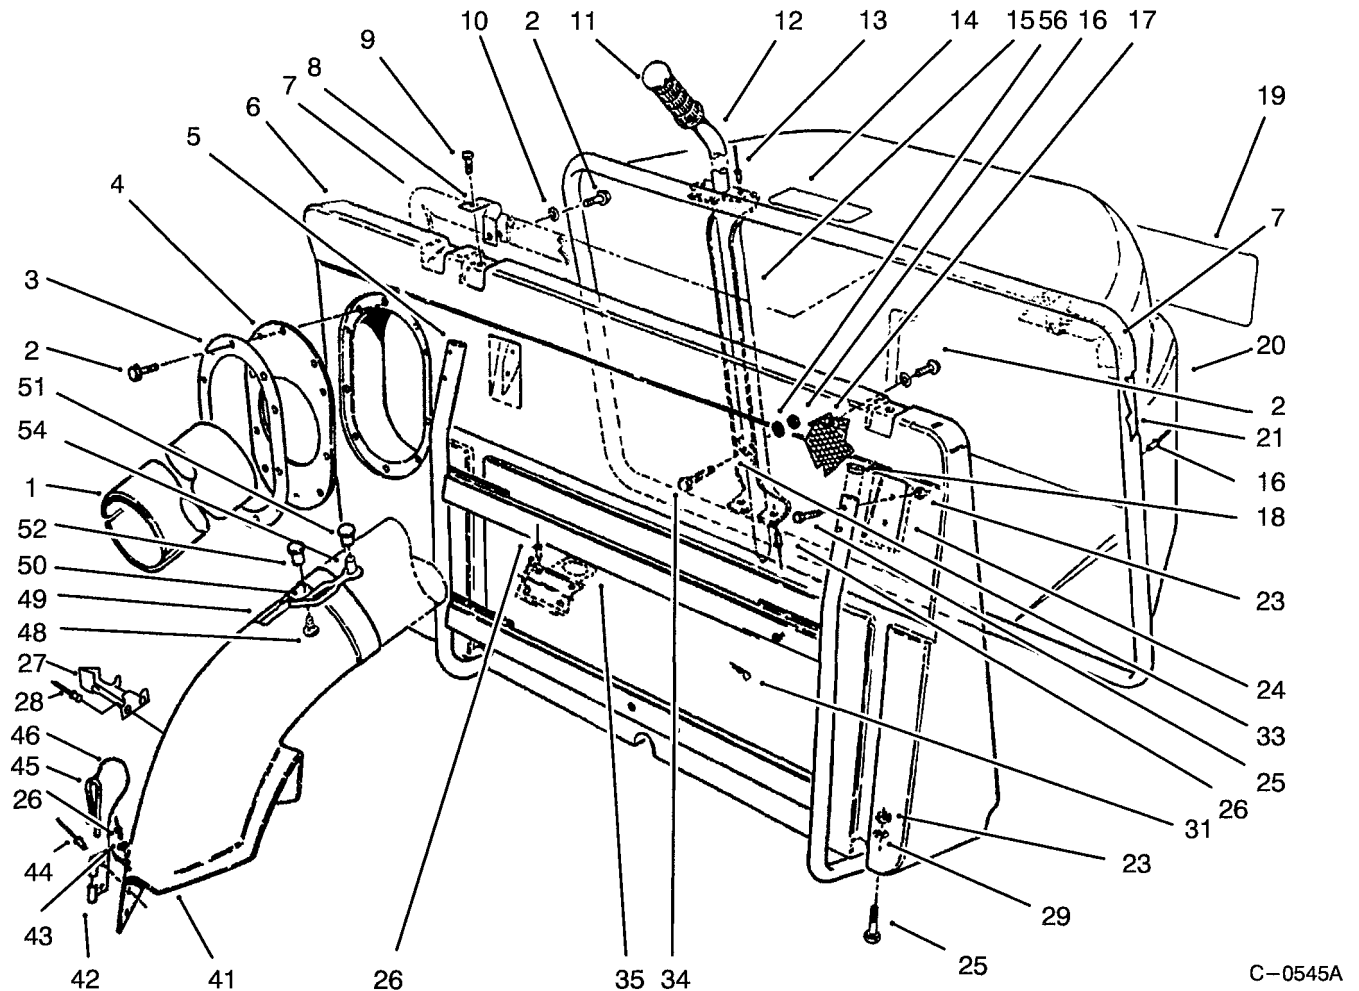

EASY-EMPTY GRASS CATCHER

FOR REAR ENGINE RIDERS AND LAWN TRACTORS WITH 38" DECKS

MODEL NO. 79116-390001 Thru 490001 & UP

PARTS CATALOG

C-0545A

EASY-EMPTY GRASS CATCHER

Ref. No.	Part No.	Description	No. Used
1	68-3041	Duct	1
2	32144-34	Screw - Self Tapping	30
3	28-7760	Ring - Retaining	1
4	28-7770	Seal	1
5	74-3320	Frame	1
6	72-2510	Bag - Front	1
7	72-2640	Seal	1
8	72-2540	Bracket - Hinge	2
9	321-39	Screw - Button Head	4
10	3256-61	Washer - Flat	20
11	235-21	Grip - Handle	1
12	72-2660	Handle - Dump	1
13	3269-4	Rivet - Pop	16
14	92-2511	Decal - Warning	1
15	72-2630	Channel - Dump Handle	1

Ref. No.	Part No.	Description	No. Used
16	3296-42	Nut - Lock	1
17	28-7840	Screen Bag	1
18	2410-70	Plug	6
19	92-1754	Decal - Easy-Empty	1
20	72-2520	Basket - Grass	1
21	72-2650	Frame - Grass Basket	2
23	3296-42	Nut - Lock	8
24	72-2620	Plate - Backup	2
25	321-10	Bolt	8
26	3290-282	Rivet - Pop	4
27	57-4670	Draw Latch	1
28	3269-13	Rivet - Pop	2
29	3256-55	Washer - Flat	4
31	3290-355	Pin - Cotter	2

EASY-EMPTY GRASS CATCHER

Ref. No.	Part No.	Description	No. Used
33	72-2550	Guide - Dump Handle	1
34	321-11	Bolt	1
35	72-2530	Latch	1
41	62-3631	Chute	1
42	28-8050	Bracket - Chute Mounting	1
43	3256-49	Washer	2
44	3290-412	Rivet - Pop	2
45	28-8130	Pin - Chute	1

Ref. No.	Part No.	Description	No. Used
46	28-8070	Lanyard	1
48	32144-8	Screw	1
49	54-9220	Decal - Danger	1
50	82-5690	Retainer - Duct	1
51	22-9741	Spacer	1
52	233-68	Knob	1
54	3290-479	Fastener - Panel	1
56	3256-55	Washer - Flat	1