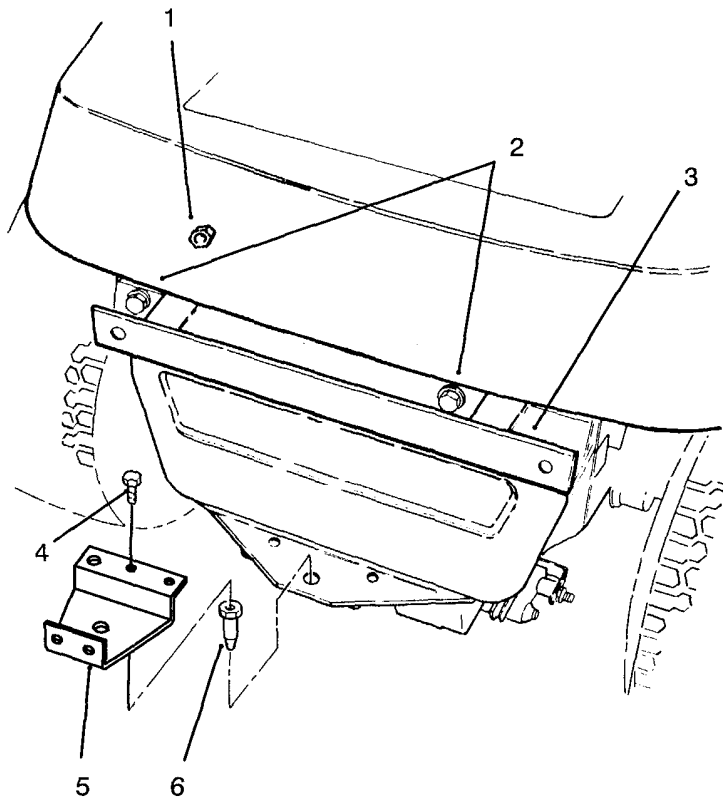

FRONT ENGINE

MOUNTING HARDWARE

Ref. No.	Part No.	Description	No. Used
1	3296-29	Nut	4
2	322-5	Capscrew	4
3	88-5730	Bracket - Channel	1

Ref. No.	Part No.	Description	No. Used
4	322-3	Capscrew	1
5	88-5990	Bracket - Bagger Mounting	1
6	25-1530	Pin - Mounting, Lower	1