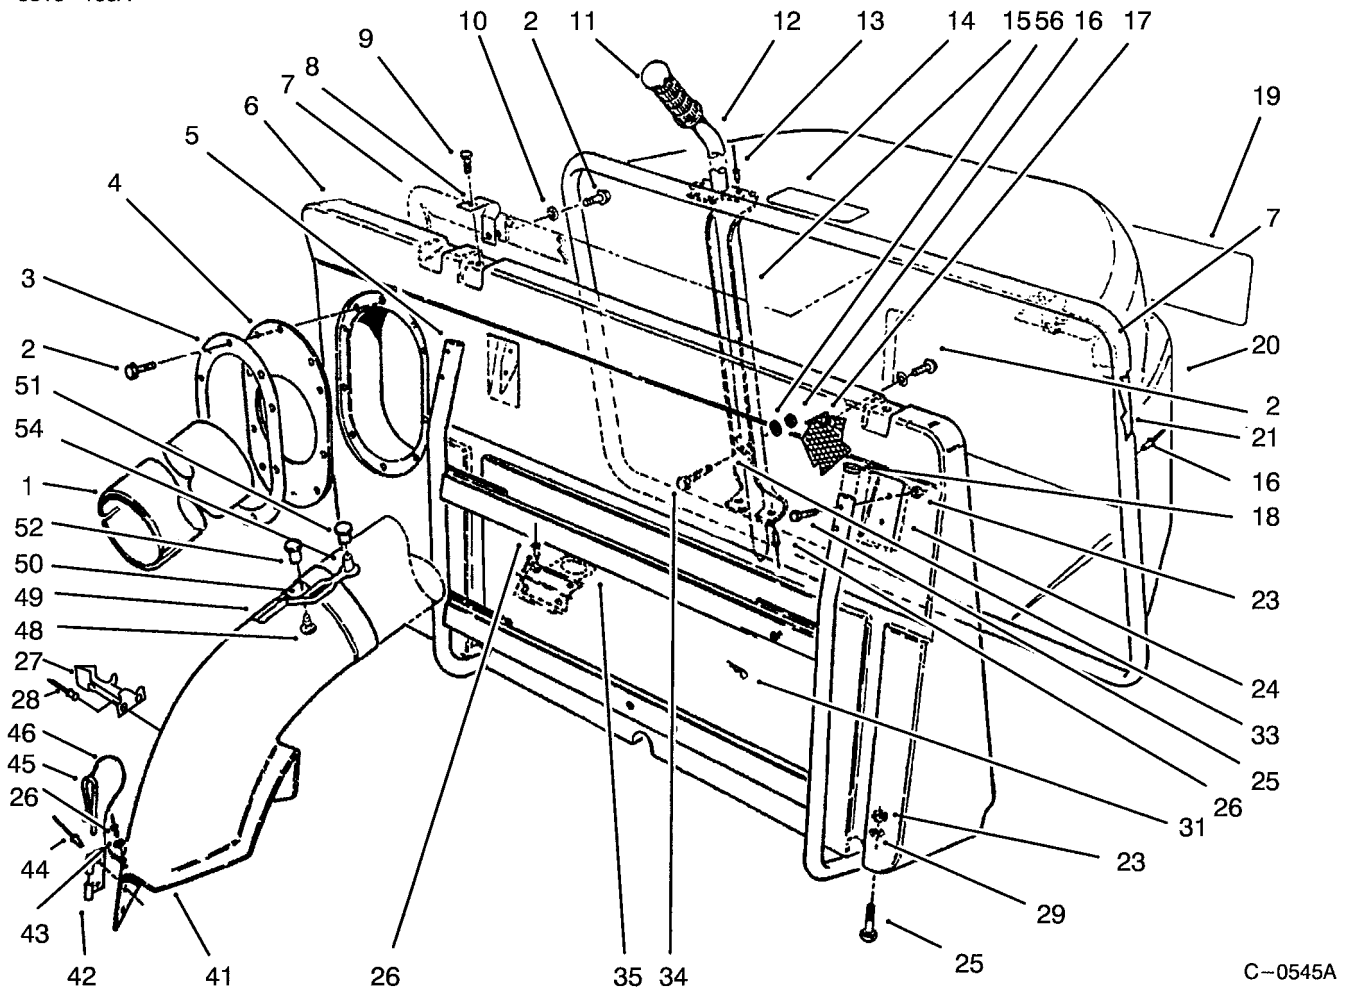

EASY-EMPTY GRASS CATCHER

FOR REAR ENGINE RIDERS AND LAWN TRACTORS WITH 38" DECKS

MODEL NO. 79116-390001 Thru 490001 & UP

PARTS CATALOG

C-0545A

EASY-EMPTY GRASS CATCHER

Ref. No.	Part No.	Description	No. Used
1	68-3041	Duct	1
2	32144-34	Screw - Self Tapping	30
3	28-7760	Ring - Retaining	1
4	28-7770	Seal	1
5	74-3320	Frame	1
6	72-2510	Bag - Front	1
7	72-2640	Seal	1
8	72-2540	Bracket - Hinge	2
9	321-39	Screw - Button Head	4
10	3256-61	Washer - Flat	20
11	235-21	Grip - Handle	1
12	72-2660	Handle - Dump	1
13	3269-4	Rivet - Pop	16
14	92-2511	Decal - Warning	1
15	72-2630	Channel - Dump Handle	1

Ref. No.	Part No.	Description	No. Used
16	3296-42	Nut - Lock	1
17	28-7840	Screen Bag	1
18	2410-70	Plug	6
19	92-1754	Decal - Easy-Empty	1
20	72-2520	Basket - Grass	1
21	72-2650	Frame - Grass Basket	2
23	3296-42	Nut - Lock	8
24	72-2620	Plate - Backup	2
25	321-10	Bolt	8
26	3290-282	Rivet - Pop	4
27	57-4670	Draw Latch	1
28	3269-13	Rivet - Pop	2
29	3256-55	Washer - Flat	4
31	3290-355	Pin - Cotter	2

EASY-EMPTY GRASS CATCHER

Ref. No.	Part No.	Description	No. Used
33	72-2550	Guide - Dump Handle	1
34	321-11	Bolt	1
35	72-2530	Latch	1
41	62-3631	Chute	1
42	28-8050	Bracket - Chute Mounting	1
43	3256-49	Washer	2
44	3290-412	Rivet - Pop	2
45	28-8130	Pin - Chute	1

Ref. No.	Part No.	Description	No. Used
46	28-8070	Lanyard	1
48	32144-8	Screw	1
49	54-9220	Decal - Danger	1
50	82-5690	Retainer - Duct	1
51	22-9741	Spacer	1
52	233-68	Knob	1
54	3290-479	Fastener - Panel	1
56	3256-55	Washer - Flat	1