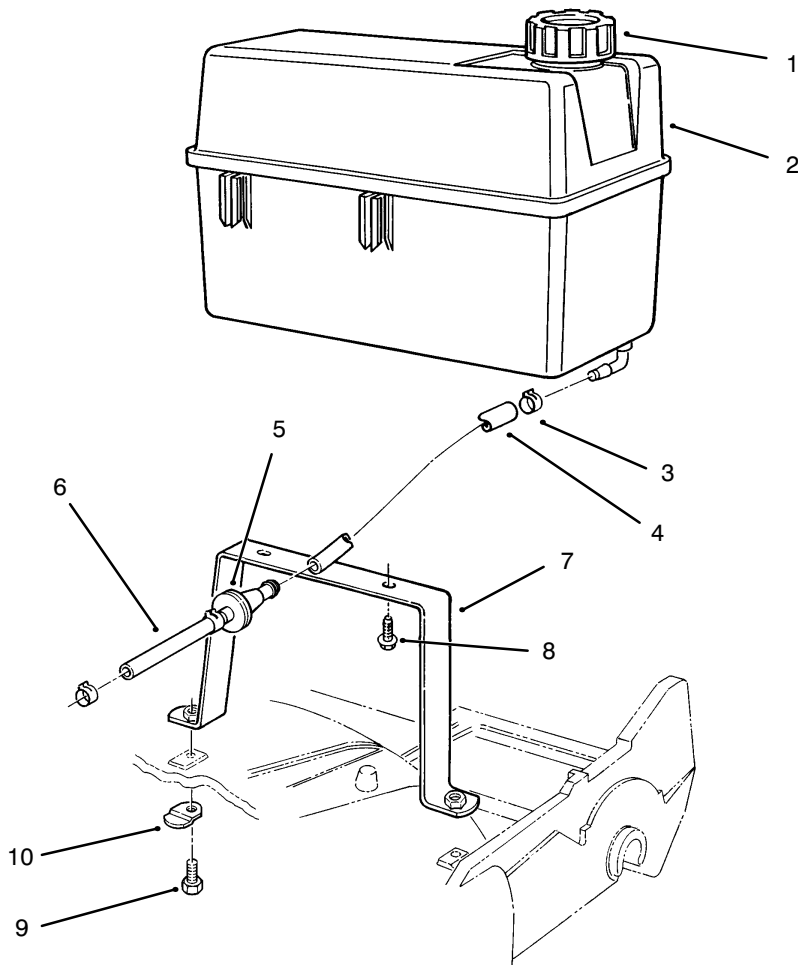

*Not Illustrated

c-1140

TRACTION CONTROL ASSEMBLY

Ref. No.	Part No.	Description	No. Used
1	3290-378	Tie - Cable	2
2	17-9427	Screw - Handle	1
3	49-1631	Support - Spacer	1
4	84-8940	Bar - Control	1
5	84-9030	Spacer - Control Bracket	1
6	3296-29	Nut - Lock	1
7	92-1778	Bracket - Control	1
8	3296-42	Nut - Lock	1
9	322-19	Screw - Hex Hd. Cap	1
10	46-6430	Screw - Handle	1
11	71-9310	Spacer	1
12	3272-1	Pin - Cotter	1
13	84-9040	Pin - Cable	1

Ref. No.	Part No.	Description	No. Used
14	3296-58	Nut - Hex Flange	1
15	84-9000	Lever - Traction	1
16	86-9320	Bushing - Nylon Flange	1
17	84-8990	Lever - BBC	1
18	85-6750	Spring - Control	1
19	71-9320	Spacer	1
20	85-6770	Control - Throttle	1
21	3296-2	Nut - Lock	4
22	84-9120	Cable - Traction	1
23	84-9110	Cable - Clutch	1
24	85-6780	Retainer - Throttle Control	1
25	85-6840	Cable - Throttle	1
26	3250-14	Screw - Phillips Pan Hd.	4