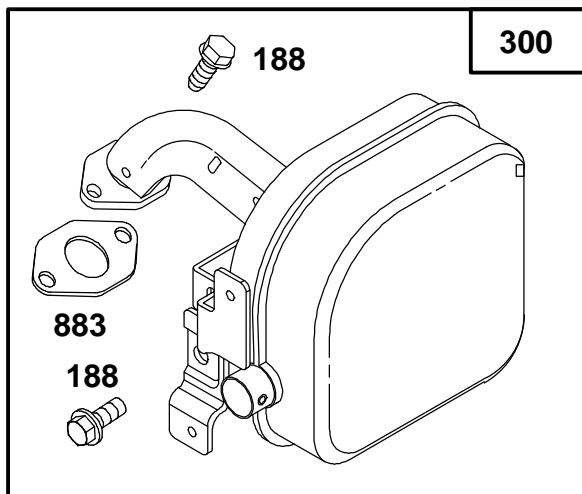

Assemblies include all parts shown in frames.

ENGINE GTS 150

Ref. No.	Part No.	Description	No. Used
188	77-7450	Screw-Hex Head	5
300	77-8640	Muffler-Exhaust	1
346	77-8650	Screw-Hex	2
346A	77-9050	Screw-Arrester Mtg	1

Ref. No.	Part No.	Description	No. Used
832	77-7290	Guard-Muffler	1
★883	77-7760	Gasket-Exhaust	1
994	77-9040	Arrester-Spark	1

★ Included in Gasket Set-Part No. 493783.