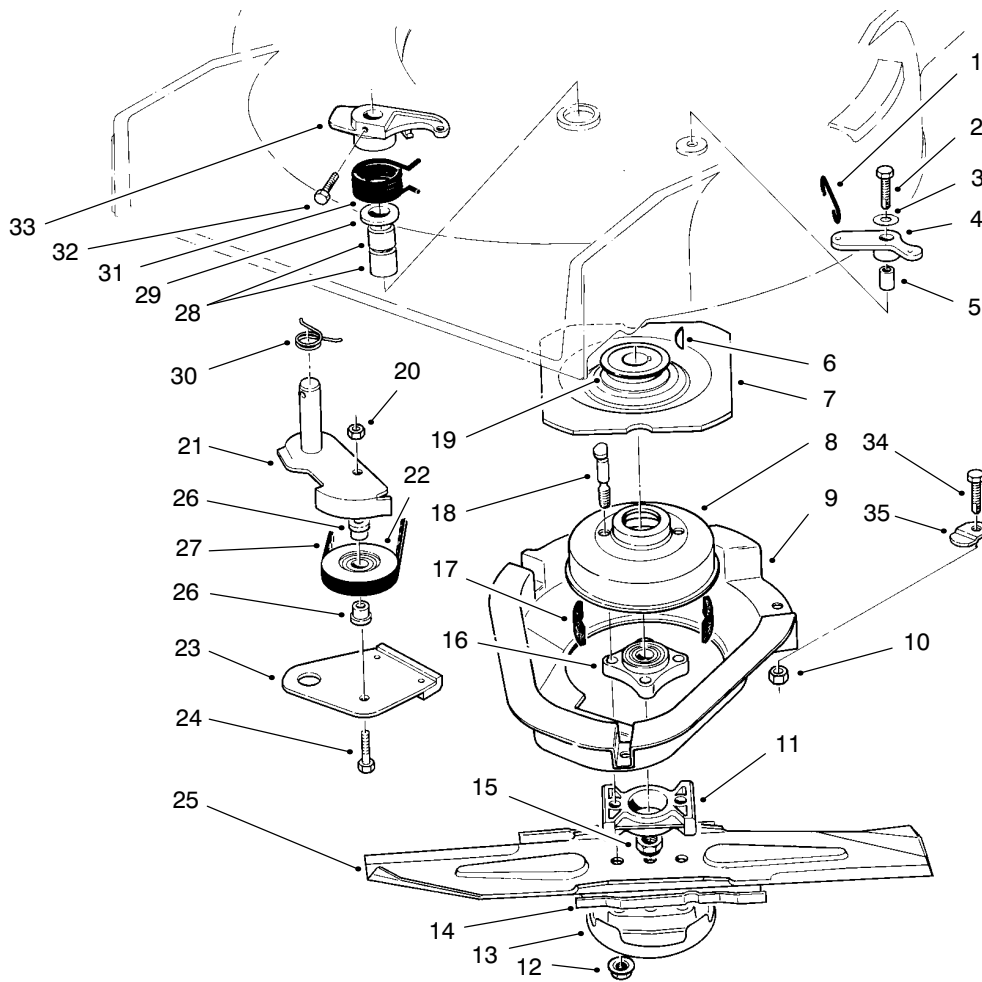

C-1135

HOUSING ASSEMBLY (Continued)

Ref. No.	Part No.	Description	No. Used	Ref. No.	Part No.	Description	No. Used
34	32144-70	Screw - Thread Forming	1	51	52-2410	Hub - Support Bearing	2
35	49-8740	Quadrant - Rear L.H.	1	53	92-5793	Bearing - Wheel	4
*	49-8750	Quadrant - Rear R.H.	1	54	53-7780	Plate - Wheel Half	4
36	46-7040	Screw - Hex Hd. Cap	1	55	323-12	Screw - Hex Hd. Cap	2
37	65-5280	Retainer - Spring	1	56	52-2480	Spacer - Wheel	2
38	84-9100	Spring - BBC	1	57	321-2	Screw - Hex Hd. Cap	8
39	84-9040	Pin - Cable	1	58	257-3	Washer - Pivot	2
40	84-8880	Bracket - Spring	1	59	32152-2	Nut - Lock	2
41	46-7370	Decal - Step Pad	1	60	40-1940	Washer - Hardened	4
42	84-9050	Pin - Spring Guide	1	61	3296-6	Nut - Lock	2
43	84-8870	Guide - Spring	1	62	49-8760	Quadrant - Front L.H.	1
44	33-3208	Rod - Shield	1	63	92-1796	Decal - Recycler	1
45	44-0580	Shield - Rear Safety	1	64	92-1720	Plate - Kicker	1
46	71-9370	Decal - Danger Covers	1	65	323-6	Screw - Hex Hd. Cap	2
47	25-7740	Knob - Arm	2	*	53-7720	Wheel & Tire Assembly (Incl. Ref. #20, 50-51, 53-54, & 57)	2
48	66-7560	Spring Arm Ass'y - Front	2				
49	27-6232	Screw - Pivot	2				
50	53-7740	Tire	2				

*Not Illustrated

C-1136

ENGINE ASSEMBLY

Ref. No.	Part No.	Description	No. Used
1	77-8970	Engine - Complete (Incl. Ref. # 2, & 6)	1
2	71-9270	Decal - Engine	1
3	66-0570	Guide - Belt	1

Ref. No.	Part No.	Description	No. Used
4	32144-70	Screw - Thread Forming	2
5	32144-102	Screw - Thr'd Forming	3
6	84-4960	Decal - Proline	1