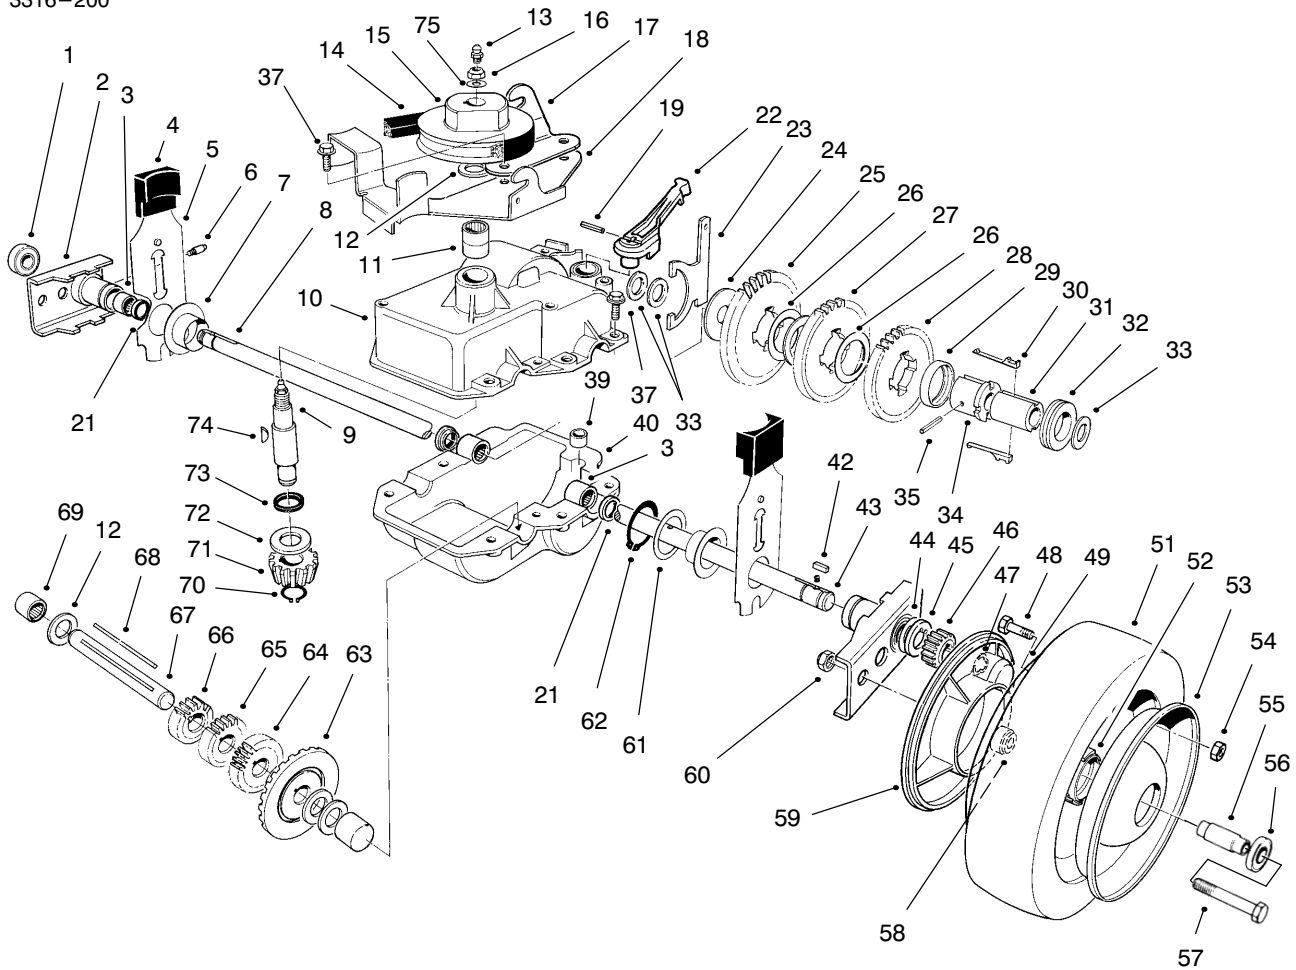

T-0678

GEAR CASE ASSEMBLY(Continued)

Ref. No.	Part No.	Description	No. Used
48	321-2	Screw - Cap, Hex. Hd.	8
49	92-4957	Wheel - Half	2
51	53-7740	Tire	2
52	52-2410	Hub - Support, Bearing	2
53	53-7780	Plate - Wheel Half	2
54	3296-42	Nut - Lock	8
56	92-5793	Bearing - Wheel	4
57	323-13	Screw - Cap, Hex. Hd.	2
58	74-1650	Spacer - Wheel	2
59	74-1640	Cover - Wheel	2
60	32152-2	Nut - Lock	2
61	74-1810	Washer	2
62	32151-36	Ring - Retaining	2
63	74-1760	Gear - Bevel	1
64	39-6650	Gear - 18T	1
65	46-3550	Gear - 14T	1

Ref. No.	Part No.	Description	No. Used
66	46-3540	Gear - 12T	1
67	53-7950	Shaft - Intermediate	1
68	39-7842	Key - Square	1
69	252-103	Bearing - Closed	2
70	32151-57	Ring - Retaining	1
71	39-6660	Pinion - Bevel	1
72	47-2910	Washer - Thrust	1
73	47-7260	Seal	1
74	3257-1	Key - Woodruff	2
75	3256-45	Washer - Flat	1
*	74-1861	Gear Case Assembly (Incl. Ref. #3, 8-13, 15-18, 21, 23-40 & 63-74)	1
*	92-4958	Wheel & Tire Assembly (Incl. Ref. #48-49 & 51-54 & 56)	2

*Not Illustrated