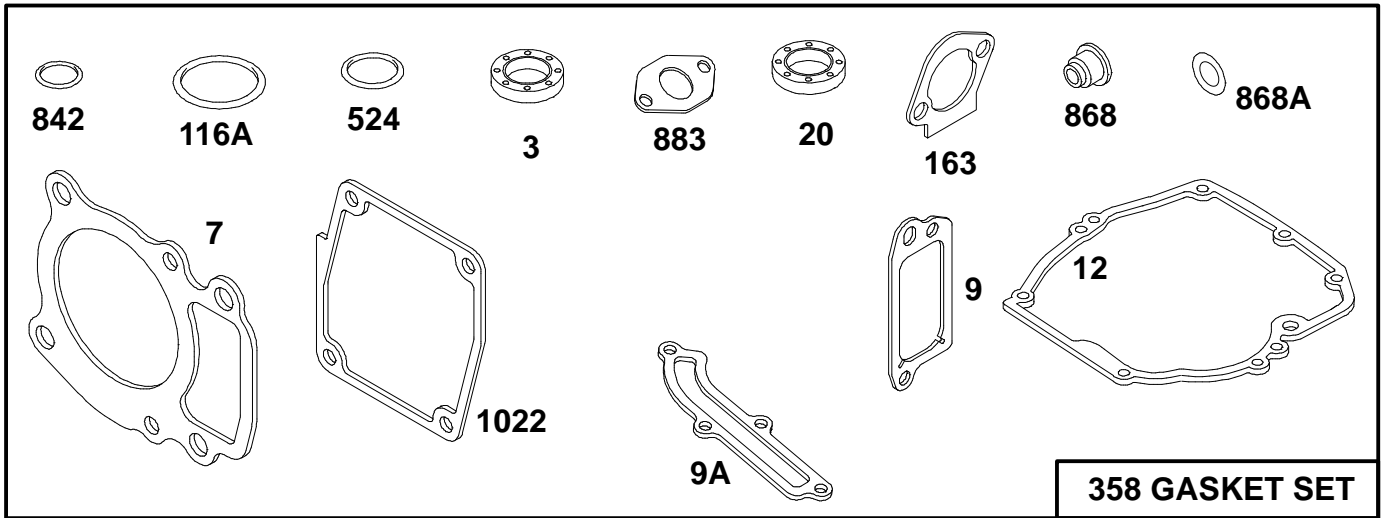

Assemblies include all parts shown in frames.

ENGINE GTS 150

Ref. No.	Part No.	Description	No. Used
★3	77-9060	Seal-Oil	1
★7	77-7740	Gasket-Cylinder Head	1
★9	77-9250	Gasket-Breather	1
★9A	77-7410	Gasket-Breather	1
★12	77-7550	Gasket-Engine Base	1
★20	77-7570	Seal-Oil	1
●104	77-8180	Pin-Float Hinge	1
●◆116	77-8210	Sealing-Gasket	1
★116A	77-7660	O-Ring	1
●118	77-8230	Valve & Spring-Needle	1
121	77-8920	Overhaul Kit-Carburetor	1
●122	77-7820	Adapter Assy.	1
●127	77-8100	Plug-Welch	1
●134	77-8110	Valve-Inlet (Includes Seat)	1

Ref. No.	Part No.	Description	No. Used
●◆137	77-8200	Gasket-Float Bowl	1
★163	77-7960	Gasket-Air Cleaner	1
358	77-8900	Gasket Set	1
★524	77-7270	Seal-O Ring	1
◆634	77-8150	Washer-Seal	2
★842	77-7300	Seal-O Ring	1
★868	77-7890	Seal Assy.-Valve	1
★868A	77-7900	Seal-Valve	1
★883	77-7760	Gasket-Exhaust	1
977	77-8930	Carburetor Gasket Set	1
★1022	77-7320	Gasket-Rocker Cover	1
●1039	77-7250	Limitter-Float	1

● Included in Carburetor Overhaul Kit-Part No. 493917.
◆ Included in Carburetor Gasket Set-Part No. 490937.

★ Included in Gasket Set-Part No. 493783.