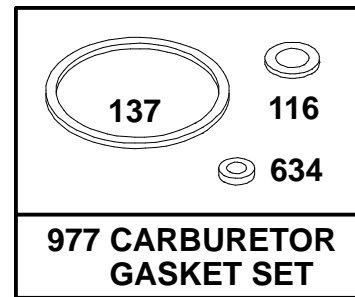

Assemblies include all parts shown in frames.

ENGINE GTS 150

Ref. No.	Part No.	Description	No. Used
★3	77-9060	Seal-Oil	1
★7	77-7740	Gasket-Cylinder Head	1
★9	77-9250	Gasket-Breather	1
★9A	77-7410	Gasket-Breather	1
★12	77-7550	Gasket-Engine Base	1
★20	77-7570	Seal-Oil	1
●104	77-8180	Pin-Float Hinge	1
●◆116	77-8210	Sealing-Gasket	1
★116A	77-7660	O-Ring	1
●118	77-8230	Valve & Spring-Needle	1
121	77-8920	Overhaul Kit-Carburetor	1
●122	77-7820	Adapter Assy.	1
●127	77-8100	Plug-Welch	1
●134	77-8110	Valve-Inlet (Includes Seat)	1

Ref. No.	Part No.	Description	No. Used
●◆137	77-8200	Gasket-Float Bowl	1
★163	77-7960	Gasket-Air Cleaner	1
358	77-8900	Gasket Set	1
★524	77-7270	Seal-O Ring	1
◆634	77-8150	Washer-Seal	2
★842	77-7300	Seal-O Ring	1
★868	77-7890	Seal Assy.-Valve	1
★868A	77-7900	Seal-Valve	1
★883	77-7760	Gasket-Exhaust	1
977	77-8930	Carburetor Gasket Set	1
★1022	77-7320	Gasket-Rocker Cover	1
●1039	77-7250	Limitter-Float	1

● Included in Carburetor Overhaul Kit-Part No. 493917.
◆ Included in Carburetor Gasket Set-Part No. 490937.

★ Included in Gasket Set-Part No. 493783.