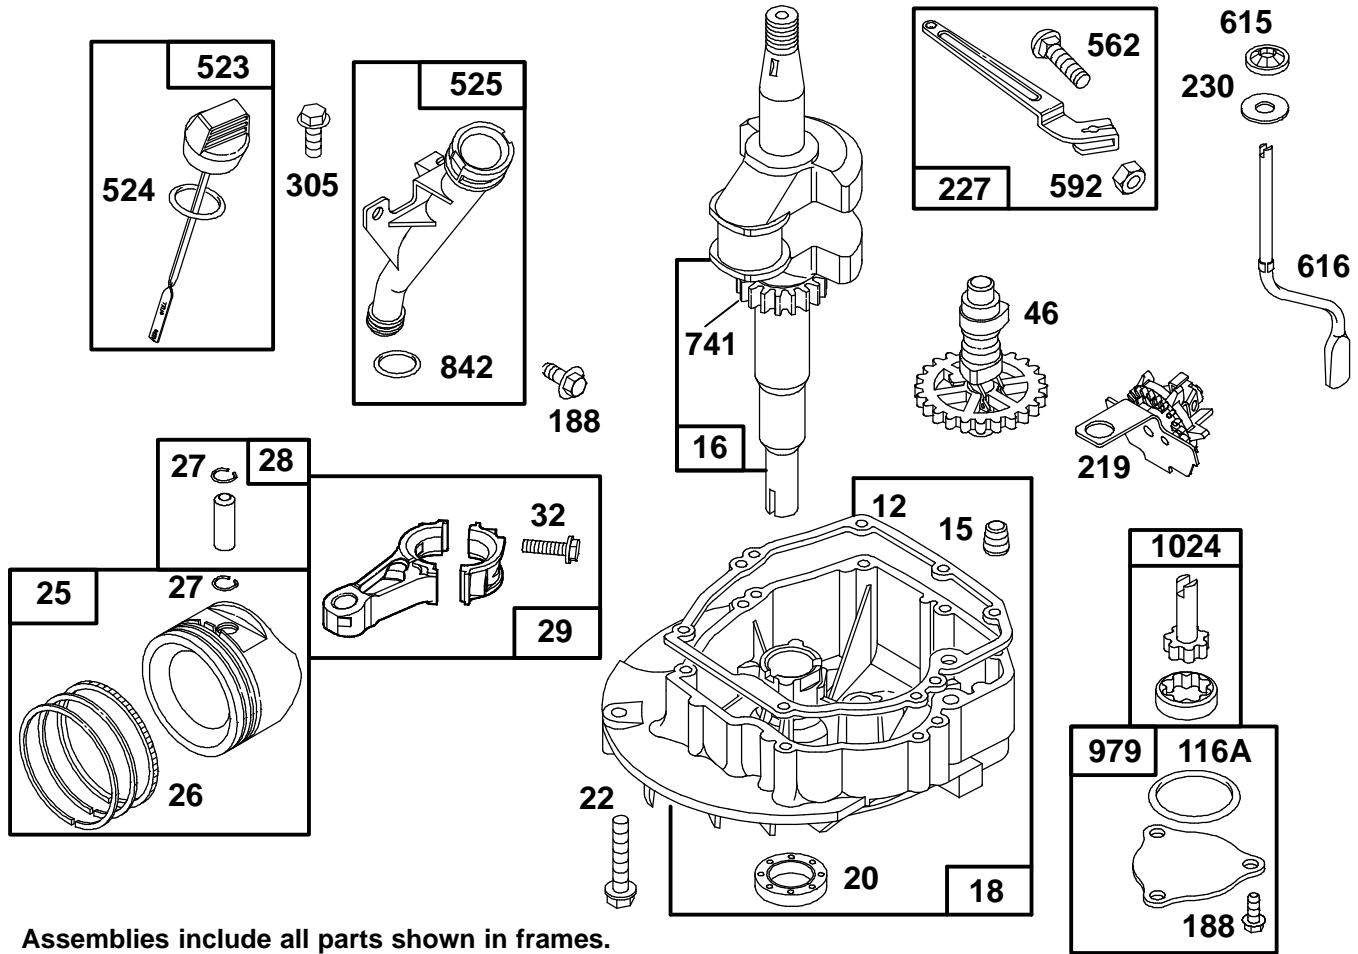

Assemblies include all parts shown in frames.

ENGINE GTS 150

Ref. No.	Part No.	Description	No. Used
★12	77-7550	Gasket-Engine Base	1
15	77-9240	Plug-Pipe	1
16	77-7510	Crankshaft Note: Order Part No. 94388 For Timing Gear Key	1
18	77-7560	Base-Engine	1
★20	77-7570	Seal-Oil	1
22	77-9070	Screw-Engine Base	7
25	77-7690	Piston Assy (Std)	1
26	77-7700	Ring Set (Std)	1
27	77-7710	Lock-Piston Pin	2
28	77-7720	Pin Assy-Piston	1
29	77-7630	Rod-Connecting	1
32	77-7680	Screw-Connecting Rod	2
46	77-7490	Gear-Cam	1
★116A	77-7660	O-Ring	1

Ref. No.	Part No.	Description	No. Used
188	77-7450	Screw-Hex Head	5
219	77-7500	Gear-Governor	1
227	77-7370	Lever Assy-Governor	1
230	77-7470	Washer	1
305	77-8310	Screw-Hex Head	2
523	77-7260	Dipstick-Oil	1
★524	77-7270	Seal-O Ring	1
525	77-7280	Tube-Oil Filler	1
562	77-7380	Bolt-Governor Lever	1
592	77-7390	Nut-Hex	1
615	77-7480	Pushnut	1
616	77-7460	Crank-Governor	1
741	77-7530	Gear-Timing	1
★842	77-7300	Seal-O Ring	1
979	77-7650	Cover-Oil Pump	1
1024	77-7640	Pump-Oil	1

★ Included in Gasket Set-Part No. 493783.