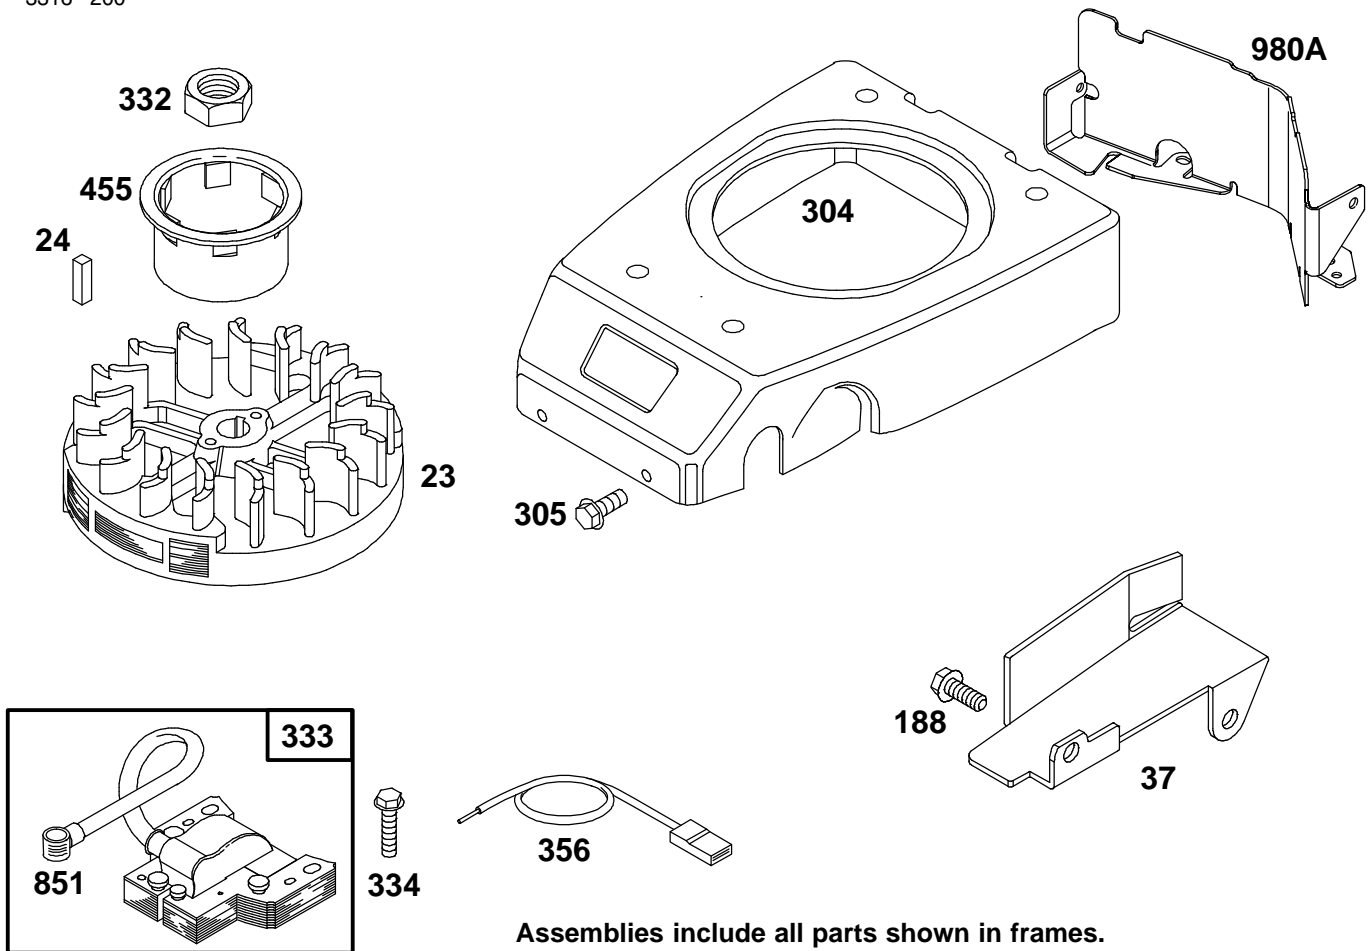

Assemblies include all parts shown in frames.

ENGINE GTS 150

Ref. No.	Part No.	Description	No. Used
23	77-8330	Flywheel-Magneto	1
24	77-8340	Key-Flywheel	1
37	77-9170	Guard-Flywheel	1
188	77-7450	Screw-Hex Head	4
304	77-9160	Housing-Blower	1
305	77-8310	Screw-Hex Head (bl hsg)	4
332	77-8360	Nut-Flywheel	1

Ref. No.	Part No.	Description	No. Used
333	77-8420	Armature-Magneto	1
334	77-8440	Screw-Armature Mtg.	2
356	77-8400	Wire-Ground	1
455	77-8350	Cup-Starter	1
851	77-8430	Terminal-Spark Plug	1
980A	77-9180	Bracket-Blower Housing	1