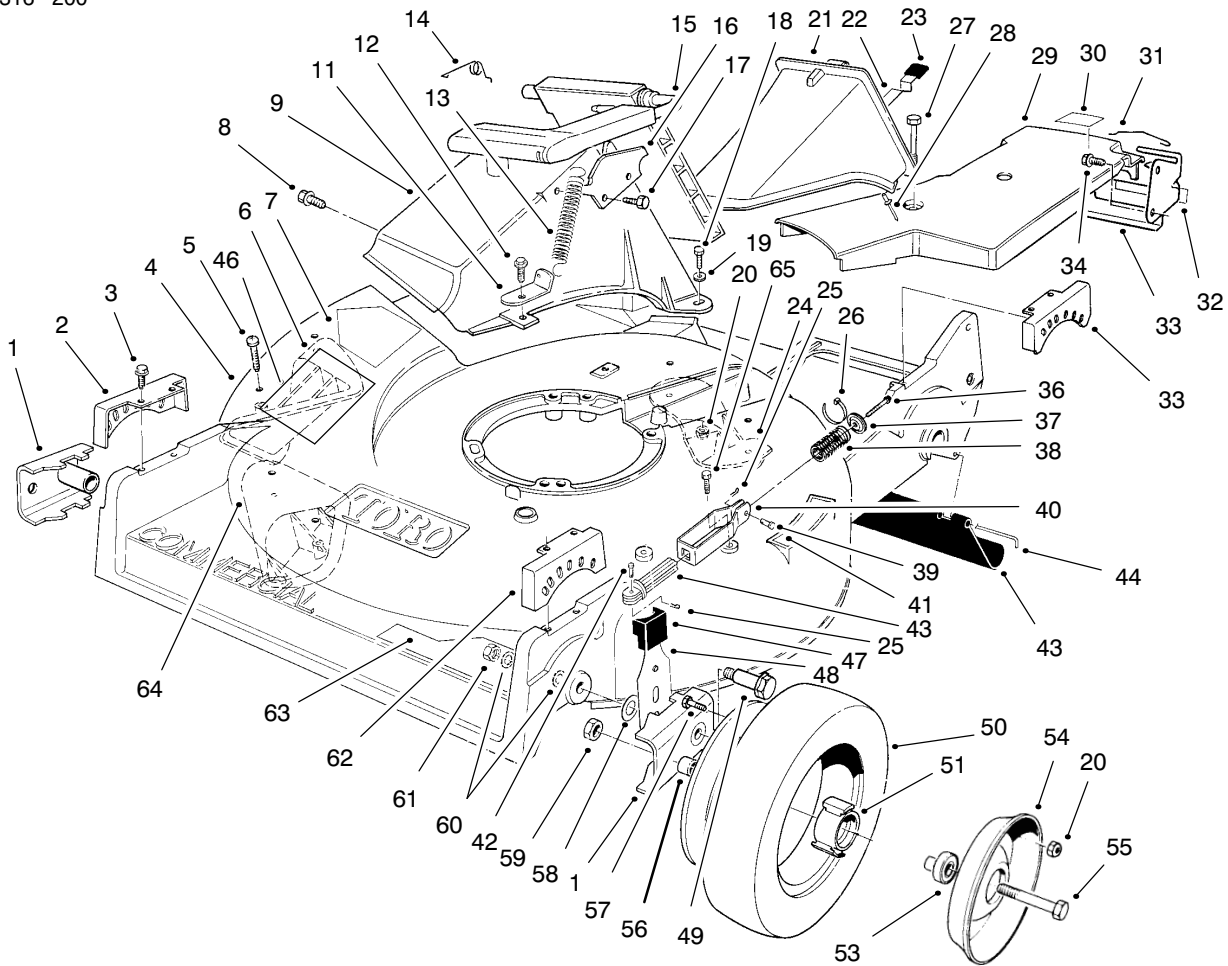

MODEL NO. 22151-390856 & UP

PARTS CATALOG

PROLINE 21" RECYCLER Mower

C-1135

HOUSING ASSEMBLY

Ref. No.	Part No.	Description	No. Used
1	61-8300	Pivot Arm Assembly	2
2	49-8770	Quadrant - Front R.H.	1
3	49-2040	Screw - Thread Forming	8
4	14-9479	Housing - Commercial (Incl. Ref. #5-7, 24, & 64)	1
5	32144-111	Screw - Pan Hd.	6
6	92-1730	Kicker	1
7	43-8480	Decal - Danger	1
8	46-6810	Screw - Thread Forming	1
9	82-9150	Chute - Discharge	1
11	71-9350	Bracket - Spring	1
12	46-6811	Screw - Thread Forming	1
13	76-4660	Spring	1
14	80-3770	Retainer - Door	1
15	77-0200	Door Assembly	1
16	76-4570	Plate - Latch	1
17	46-8090	Screw - Self Tapping	2

C-1135

HOUSING ASSEMBLY (Continued)

Ref. No.	Part No.	Description	No. Used	Ref. No.	Part No.	Description	No. Used
34	32144-70	Screw - Thread Forming	1	51	52-2410	Hub - Support Bearing	2
35	49-8740	Quadrant - Rear L.H.	1	53	92-5793	Bearing - Wheel	4
*	49-8750	Quadrant - Rear R.H.	1	54	53-7780	Plate - Wheel Half	4
36	46-7040	Screw - Hex Hd. Cap	1	55	323-12	Screw - Hex Hd. Cap	2
37	65-5280	Retainer - Spring	1	56	52-2480	Spacer - Wheel	2
38	84-9100	Spring - BBC	1	57	321-2	Screw - Hex Hd. Cap	8
39	84-9040	Pin - Cable	1	58	257-3	Washer - Pivot	2
40	84-8880	Bracket - Spring	1	59	32152-2	Nut - Lock	2
41	46-7370	Decal - Step Pad	1	60	40-1940	Washer - Hardened	4
42	84-9050	Pin - Spring Guide	1	61	3296-6	Nut - Lock	2
43	84-8870	Guide - Spring	1	62	49-8760	Quadrant - Front L.H.	1
44	33-3208	Rod - Shield	1	63	92-1796	Decal - Recycler	1
45	44-0580	Shield - Rear Safety	1	64	92-1720	Plate - Kicker	1
46	71-9370	Decal - Danger Covers	1	65	323-6	Screw - Hex Hd. Cap	2
47	25-7740	Knob - Arm	2	*	53-7720	Wheel & Tire Assembly (Incl. Ref. #20, 50-51, 53-54, & 57)	2
48	66-7560	Spring Arm Ass'y - Front	2				
49	27-6232	Screw - Pivot	2				
50	53-7740	Tire	2				