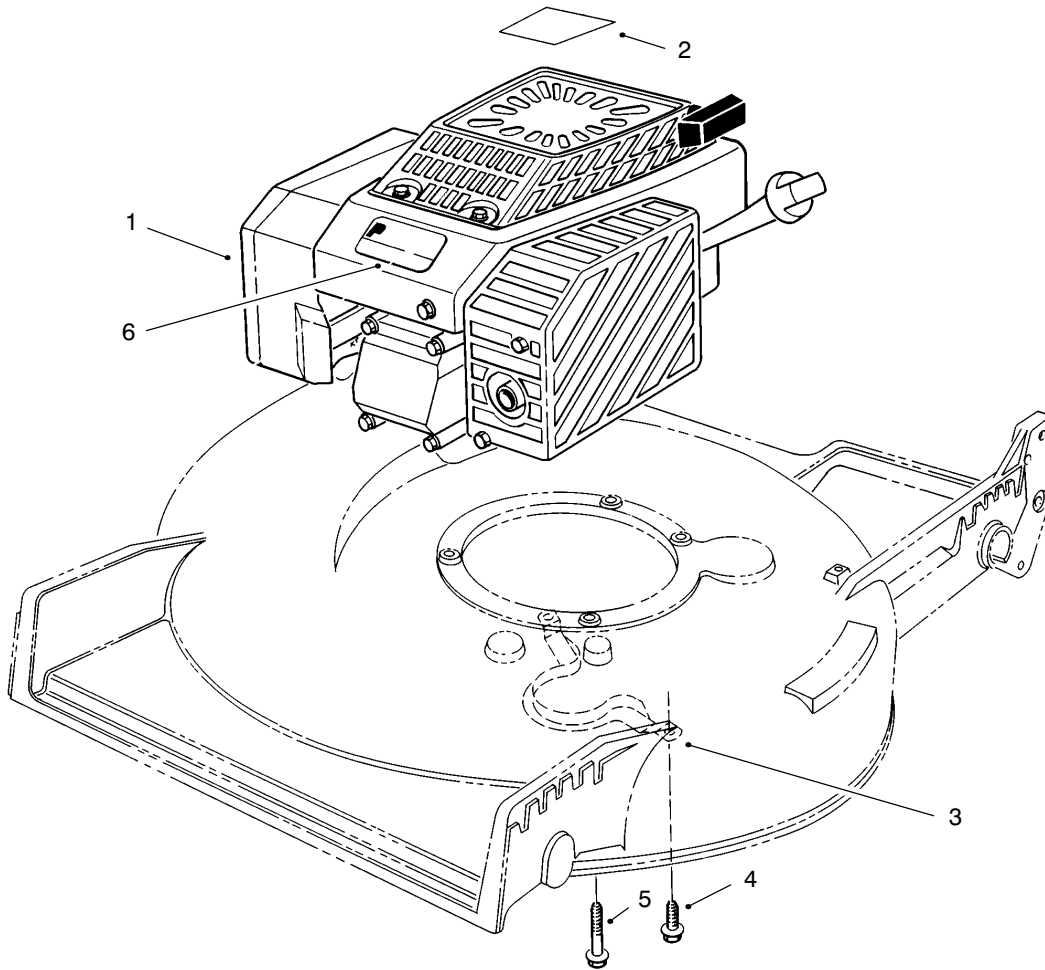

C-1136

ENGINE ASSEMBLY

Ref. No.	Part No.	Description	No. Used
1	77-8970	Engine - Complete (Incl. Ref. # 2, & 6)	1
2	71-9270	Decal - Engine	1
3	66-0570	Guide - Belt	1

Ref. No.	Part No.	Description	No. Used
4	32144-70	Screw - Thread Forming	2
5	32144-102	Screw - Thr'd Forming	3
6	84-4960	Decal - Proline	1