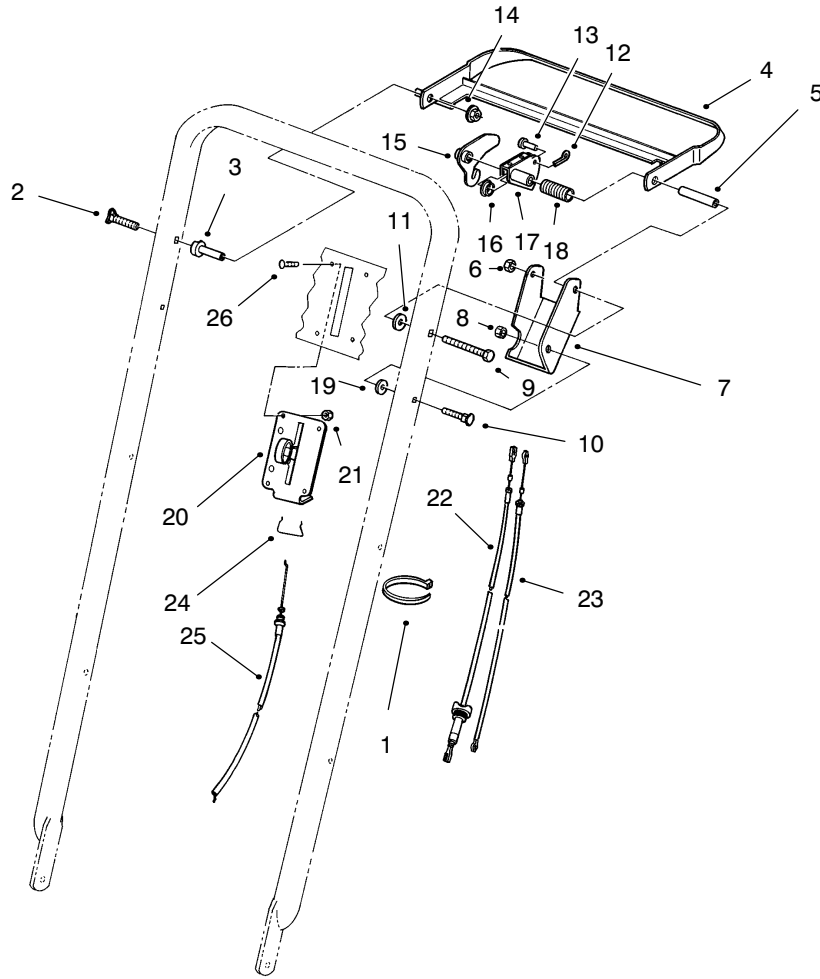

c-1140

TRACTION CONTROL ASSEMBLY

Ref. No.	Part No.	Description	No. Used
1	3290-378	Tie - Cable	2
2	17-9427	Screw - Handle	1
3	49-1631	Support - Spacer	1
4	84-8940	Bar - Control	1
5	84-9030	Spacer - Control Bracket	1
6	3296-29	Nut - Lock	1
7	92-1778	Bracket - Control	1
8	3296-42	Nut - Lock	1
9	322-19	Screw - Hex Hd. Cap	1
10	46-6430	Screw - Handle	1
11	71-9310	Spacer	1
12	3272-1	Pin - Cotter	1
13	84-9040	Pin - Cable	1

Ref. No.	Part No.	Description	No. Used
14	3296-58	Nut - Hex Flange	1
15	84-9000	Lever - Traction	1
16	86-9320	Bushing - Nylon Flange	1
17	84-8990	Lever - BBC	1
18	85-6750	Spring - Control	1
19	71-9320	Spacer	1
20	85-6770	Control - Throttle	1
21	3296-2	Nut - Lock	4
22	84-9120	Cable - Traction	1
23	84-9110	Cable - Clutch	1
24	85-6780	Retainer - Throttle Control	1
25	85-6840	Cable - Throttle	1
26	3250-14	Screw - Phillips Pan Hd.	4