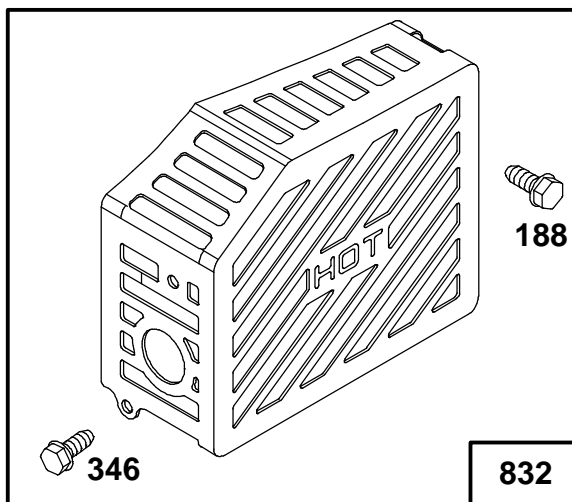

Assemblies include all parts shown in frames.

ENGINE GTS 150

Ref. No.	Part No.	Description	No. Used
188	77-7450	Screw-Hex Head	5
300	77-8640	Muffler-Exhaust	1
346	77-8650	Screw-Hex	2
346A	77-9050	Screw-Arrester Mtg	1

Ref. No.	Part No.	Description	No. Used
832	77-7290	Guard-Muffler	1
★883	77-7760	Gasket-Exhaust	1
994	77-9040	Arrester-Spark	1

★ Included in Gasket Set-Part No. 493783.