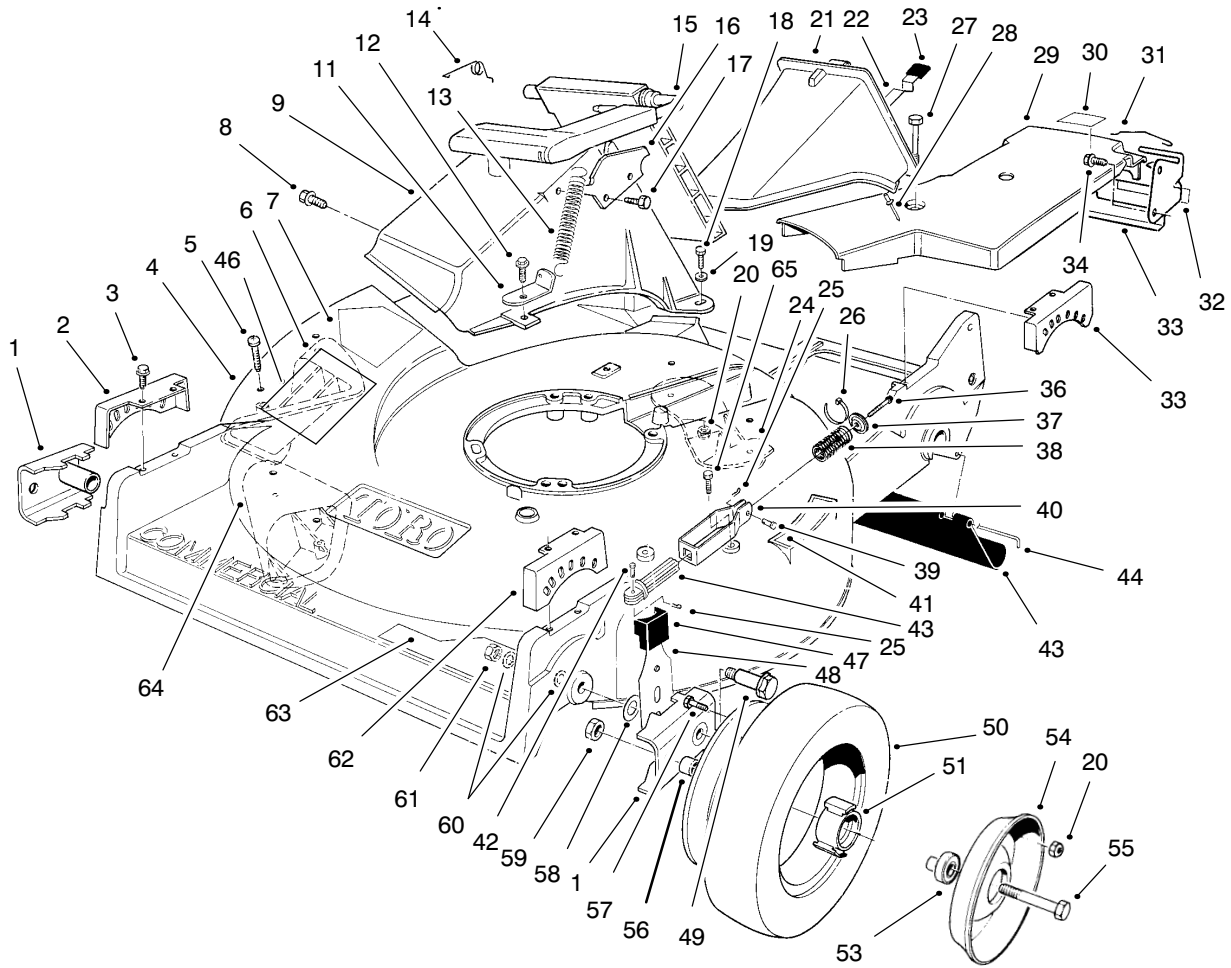

MODEL NO. 22151-390856 & UP

PARTS CATALOG

PROLINE 21" RECYCLER Mower

C-1135

HOUSING ASSEMBLY

Ref. No.	Part No.	Description	No. Used
1	61-8300	Pivot Arm Assembly	2
2	49-8770	Quadrant - Front R.H.	1
3	49-2040	Screw - Thread Forming	8
4	14-9479	Housing - Commercial (Incl. Ref. #5-7, 24, & 64)	1
5	32144-111	Screw - Pan Hd.	6
6	92-1730	Kicker	1
7	43-8480	Decal - Danger	1
8	46-6810	Screw - Thread Forming	1
9	82-9150	Chute - Discharge	1
11	71-9350	Bracket - Spring	1
12	46-6811	Screw - Thread Forming	1
13	76-4660	Spring	1
14	80-3770	Retainer - Door	1
15	77-0200	Door Assembly	1
16	76-4570	Plate - Latch	1
17	46-8090	Screw - Self Tapping	2

C-1135

HOUSING ASSEMBLY (Continued)

Ref. No.	Part No.	Description	No. Used	Ref. No.	Part No.	Description	No. Used
34	32144-70	Screw - Thread Forming	1	51	52-2410	Hub - Support Bearing	2
35	49-8740	Quadrant - Rear L.H.	1	53	92-5793	Bearing - Wheel	4
*	49-8750	Quadrant - Rear R.H.	1	54	53-7780	Plate - Wheel Half	4
36	46-7040	Screw - Hex Hd. Cap	1	55	323-12	Screw - Hex Hd. Cap	2
37	65-5280	Retainer - Spring	1	56	52-2480	Spacer - Wheel	2
38	84-9100	Spring - BBC	1	57	321-2	Screw - Hex Hd. Cap	8
39	84-9040	Pin - Cable	1	58	257-3	Washer - Pivot	2
40	84-8880	Bracket - Spring	1	59	32152-2	Nut - Lock	2
41	46-7370	Decal - Step Pad	1	60	40-1940	Washer - Hardened	4
42	84-9050	Pin - Spring Guide	1	61	3296-6	Nut - Lock	2
43	84-8870	Guide - Spring	1	62	49-8760	Quadrant - Front L.H.	1
44	33-3208	Rod - Shield	1	63	92-1796	Decal - Recycler	1
45	44-0580	Shield - Rear Safety	1	64	92-1720	Plate - Kicker	1
46	71-9370	Decal - Danger Covers	1	65	323-6	Screw - Hex Hd. Cap	2
47	25-7740	Knob - Arm	2	*	53-7720	Wheel & Tire Assembly (Incl. Ref. #20, 50-51, 53-54, & 57)	2
48	66-7560	Spring Arm Ass'y - Front	2				
49	27-6232	Screw - Pivot	2				
50	53-7740	Tire	2				