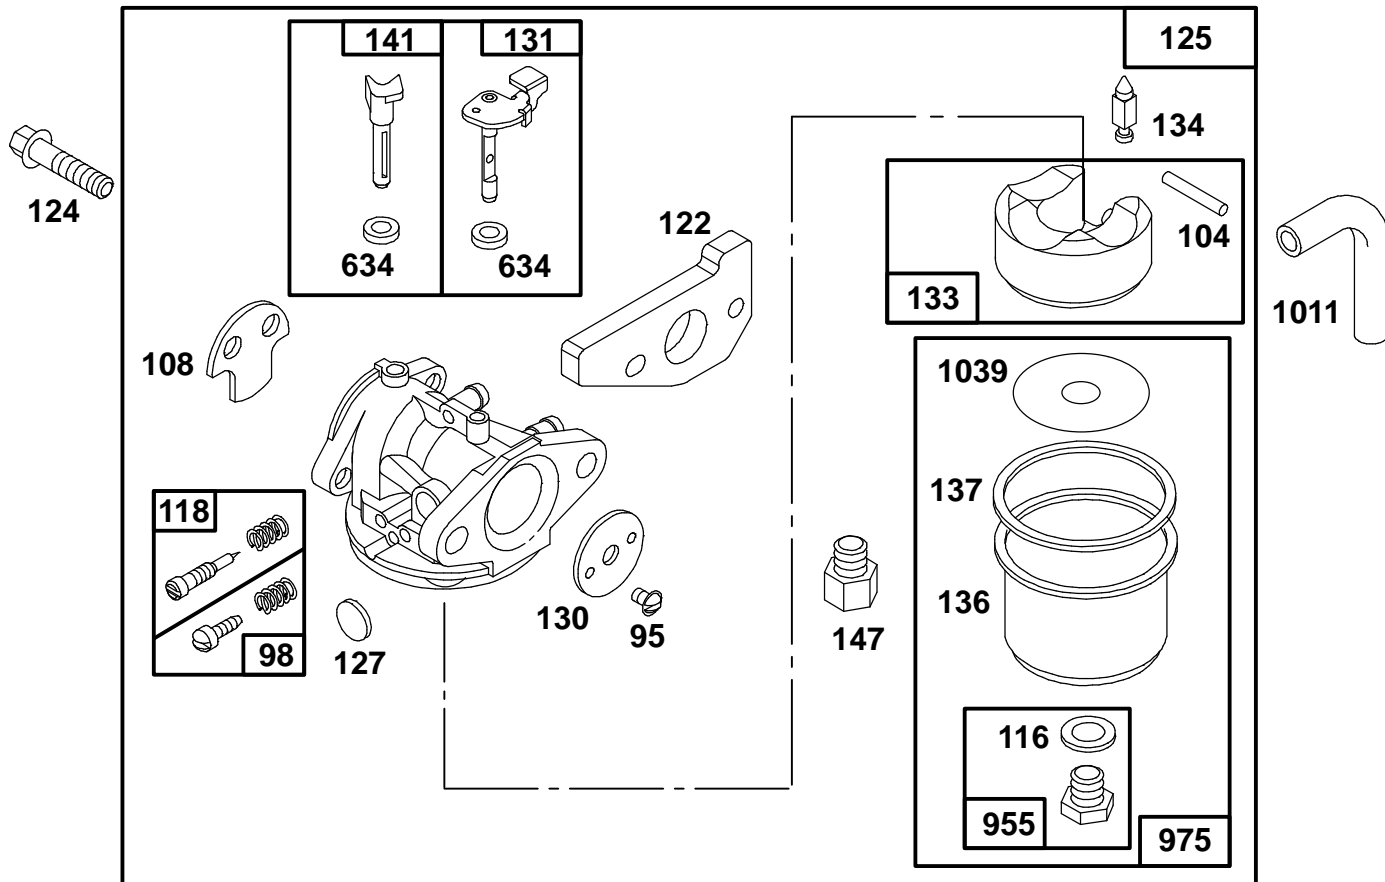

Assemblies include all parts shown in frames.

ENGINE GTS 150

Ref. No.	Part No.	Description	No. Used
95	77-8090	Screw-Valve Mtg	1
98	77-8240	Screw-Idle Adj	1
•104	77-8180	Pin-Float Hinge	1
108	77-8070	Valve-Choke	1
◆116	77-8210	Sealing-Gasket	1
•118	77-8230	Valve & Spring-Needle	1
•122	77-7820	Adapter Assy	1
124	77-7970	Screw-Hex Head (carb mtg)	2
125	77-8050	Carburetor Assy	1
•127	77-8100	Plug-Welch	1
130	77-8080	Valve-Throttle	1
131	77-8160	Shaft-Throttle	1
133	77-8170	Float-Carburetor	1

Ref. No.	Part No.	Description	No. Used
•134	77-8110	Valve-Inlet (Includes Seat)	1
136	77-7240	Bowl-Fuel	1
◆137	77-8200	Gasket-Float Bowl	1
141	77-8130	Shaft-Choke	1
147	77-8120	Adapter-Jet Note: For High Altitude Jet, Order Part No. 494236.	1
◆634	77-8150	Washer-Seal	2
955	77-8220	Screw-Hex Head	1
975	77-8190	Bowl Assy-Carburetor	1
1011	77-8040	Tube-Vent	1
•1039	77-7250	Limiters-Float	1

- Included in Carburetor Overhaul Kit-Part No. 493917.
- Included in Carburetor Gasket Set-Part No. 490937.