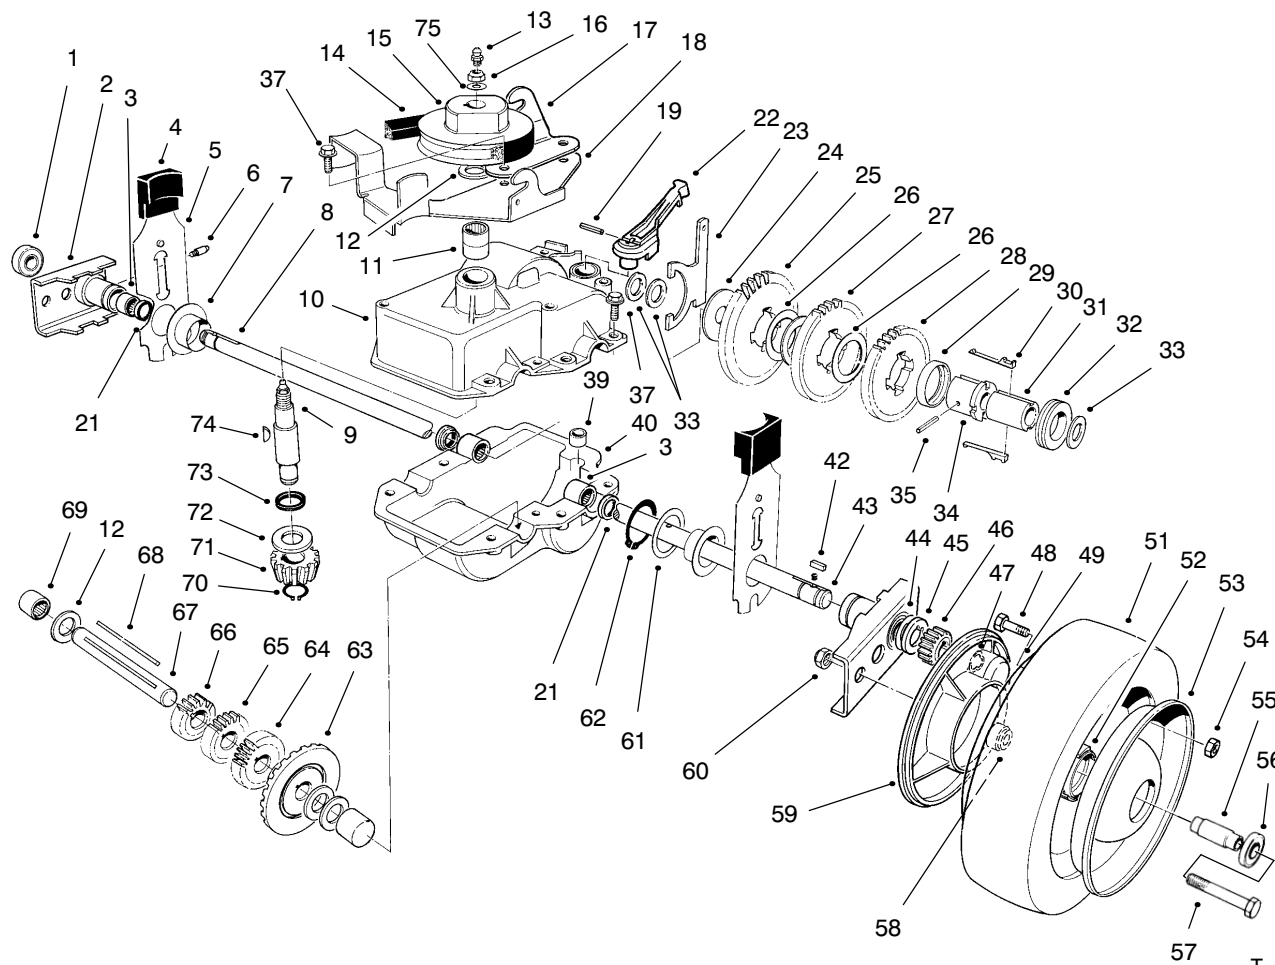

T-0678A

GEAR CASE ASSEMBLY

Ref. No.	Part No.	Description	No. Used
1	52-2450	Bearing	2
2	74-1851	Pivot Arm Assembly (Incl. Ref. #1, 3, 6 & 21)	2
3	48-2060	Bearing - Needle	4
4	25-7740	Knob - Arm	2
5	66-7561	Spring Arm Assy. - Rear	2
6	92-6316	Fitting - Grease	2
7	48-2170	Cap - End	2
8	74-1890	Shaft - Output	1
9	13-5149	Shaft - Input (Incl Ref. #13)	1
10	13-9739	Upper Case Assembly (Incl. Ref. #11 & 73)	1
11	47-7270	Bearing - Needle	2
12	36-4792	Washer - Thrust	4
13	302-63	Fitting - Grease	1
14	36-8070	V-Belt	1
15	39-6740	Pulley	1
16	3296-5	Nut - Lock	1
17	74-1750	Bracket - Traction, Engage	1
18	49-8461	Bracket - Guide, Belt	1
19	32121-99	Pin - Roll	1
21	47-6730	Seal	4

Ref. No.	Part No.	Description	No. Used
22	74-1960	Lever - Shift	1
23	60-8870	Yoke - Shift	1
24	29-9690	Washer - Flat	1
25	46-3560	Gear - 52T	1
26	36-4770	Spacer - Gear	3
27	29-9271	Gear - 42T	1
28	42-4740	Gear - 38T	1
29	55-8020	Retainer - Key	1
30	29-9330	Key - Shift	2
31	39-6720	Sleeve	1
32	29-9340	Collar - Shift	1
33	36-4780	Washer - Flat	3
34	55-8010	Sleeve - Gear	1
35	3285-19	Pin - Groove	1
37	49-2040	Screw - Self Tapping	8
39	29-9570	Bushing - Yoke	1
40	74-1920	Case - Lower	1
42	39-9680	Key	2
43	39-9650	Spring	2
44	49-7700	Washer - Thrust, Keyed	2
45	62-3830	Washer - Thrust, Keyed	2
46	39-9160	Pinion	2
47	32151-68	Ring - Klip	4