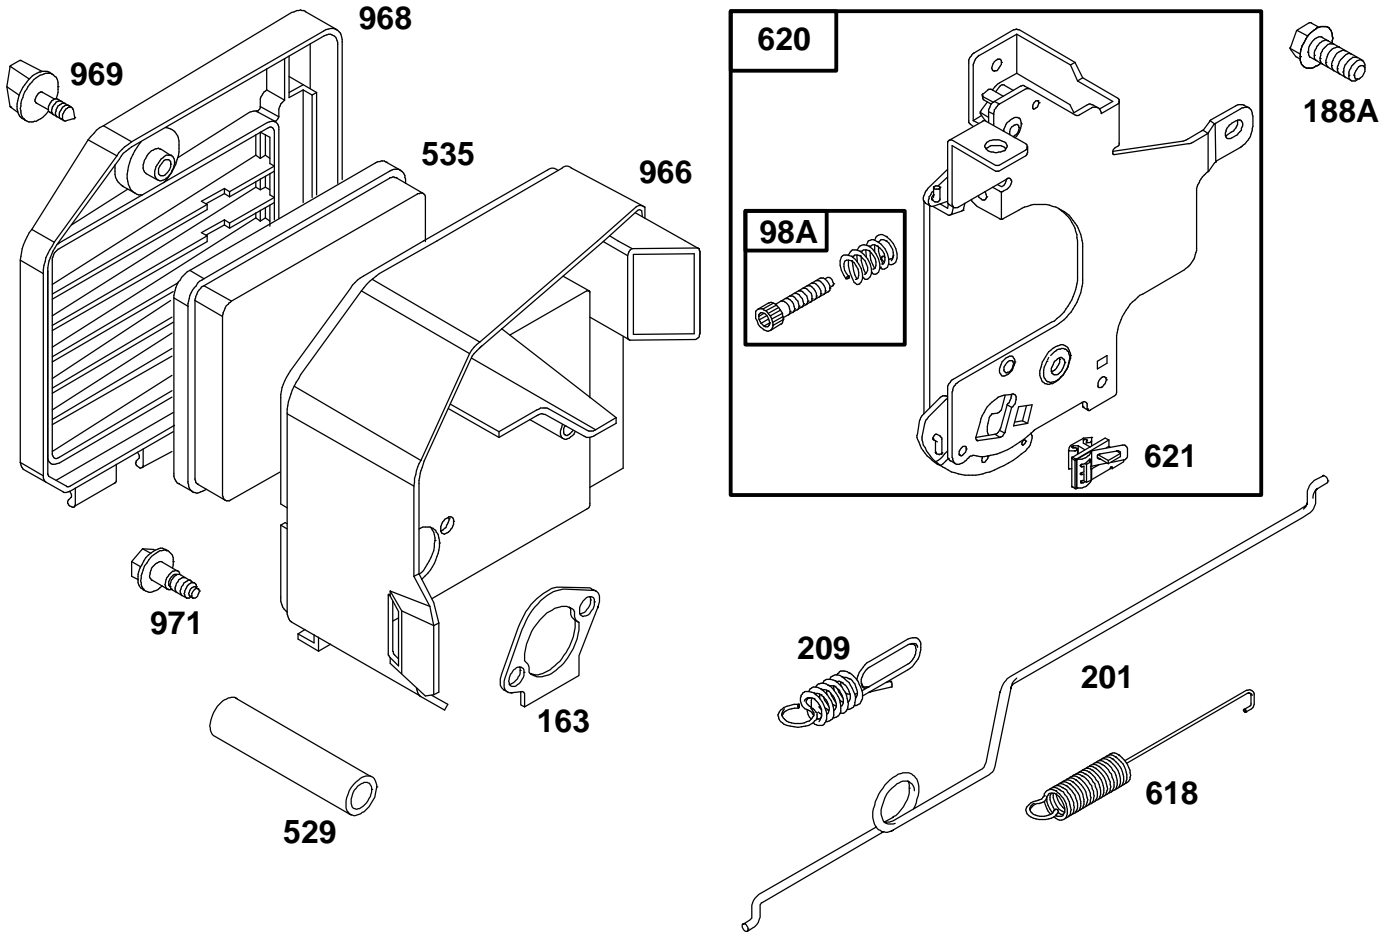

Assemblies include all parts shown in frames.

ENGINE GTS 150

Ref. No.	Part No.	Description	No. Used
98A	77-8020	Screw Assy-Speed Adj	1
★ 163	77-7960	Gasket-Air Cleaner	1
188A	77-9210	Screw-Hex Head	2
201	77-7980	Link-Governor	1
209	77-7990	Spring-Governor	1
529	77-8030	Tube-Breather	1
535	77-7950	Element-Filter	1

Ref. No.	Part No.	Description	No. Used
618	77-8140	Spring-Choke	1
620	77-8000	Bracket-Carburetor	1
621	77-8010	Switch-Stop	1
966	77-7940	Base Air Cleaner	1
968	77-7040	Cover-Air Cover	1
969	77-7920	Screw-Air Cleaner	1
971	77-7930	Screw-Air Cleaner	3

★ Included in Gasket Set-Part No. 493783.