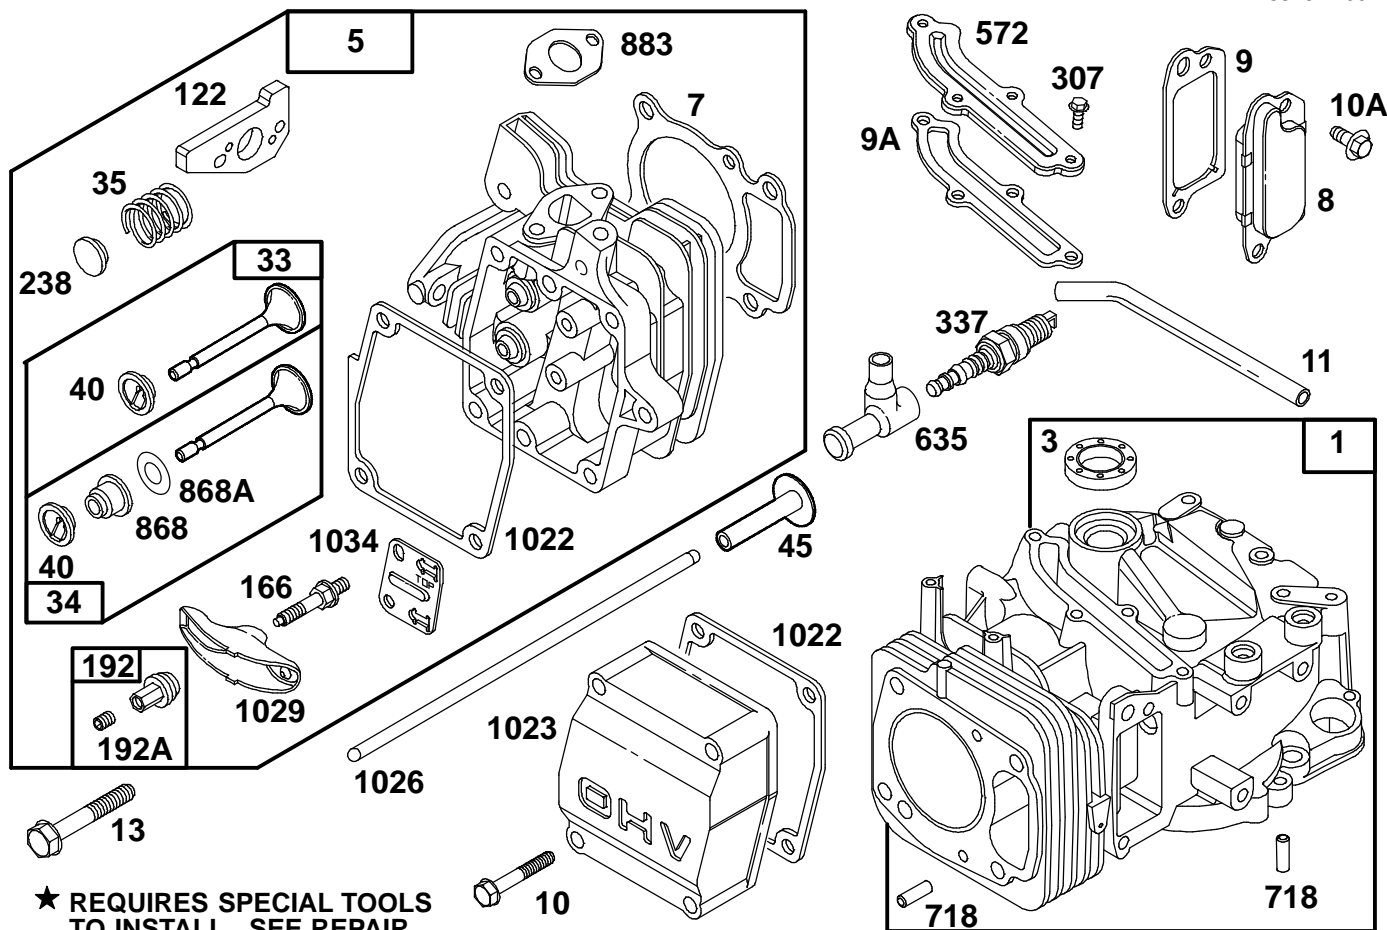

ENGINE GTS 150

Ref. No.	Part No.	Description	No. Used
1	77-7590	Cylinder Assy	1
★3	77-9060	Seal-Oil	1
5	77-7730	Head-Cylinder	1
★7	77-7740	Gasket-Cylinder Head	1
8	77-9260	Breather Assy	1
★9	77-9250	Gasket-Breather	1
★9A	77-7410	Gasket-Breather	1
10	77-7360	Screw-Hex Head (valve cover)	4
10A	77-9200	Screw-Hex. Head	2
11	77-7350	Tube-Breather	1
13	77-7630	Screw-Cylinder Head	4
33	77-7860	Valve-Exhaust	1
34	77-7880	Valve-Intake	1
35	77-7810	Spring-Valve	2
40	77-7870	Retainer-Spring	2
45	77-7610	Tappet-Valve	2
●122	77-7820	Adapter Assy	1
166	77-7780	Stud-Rocker Arm	2
192	77-7910	Ball & Screw-Rocker Arm	2
192A	77-9090	Screw-Set	2
238	77-7800	Cap-Valve	2

Ref. No.	Part No.	Description	No. Used
307	77-7420	Screw-Cover Mtg (breather cover)	4
337	77-7330	Plug-Spark	1
572	77-7400	Cover-Breather	1
635	77-9190	Elbow-Spark Plug	1
718	77-7600	Pin-Cylinder	2
★868	77-7890	Seal Assy-Valve	1
★868A	77-7900	Gasket-Valve	1
★883	77-7760	Gasket-Exhaust	1
★1022	77-7320	Gasket-Rocker Cover	1
1023	77-7060	Cover-Valve	1
1026	77-7620	Rod-Push	2
1029	77-7790	Arm-Rocker	2
1034	77-7770	Guide-Push Rod	1
	77-9280	Short Block (Incl. Ref. #1, 7, 9, 9A, 45, 122, 883, & 1022 pg. 11)	
		(Incl. Ref. #16, 18, 25, 28, 29, 46, 219, 230, 615, 616, 979, & 1024 pg. 12)	
		(Incl. Ref. #163 pg. 14)	1

★ Included in Gasket Set-Part No. 493783.
● Included in Carburetor Overhaul Kit-Part No. 493917.