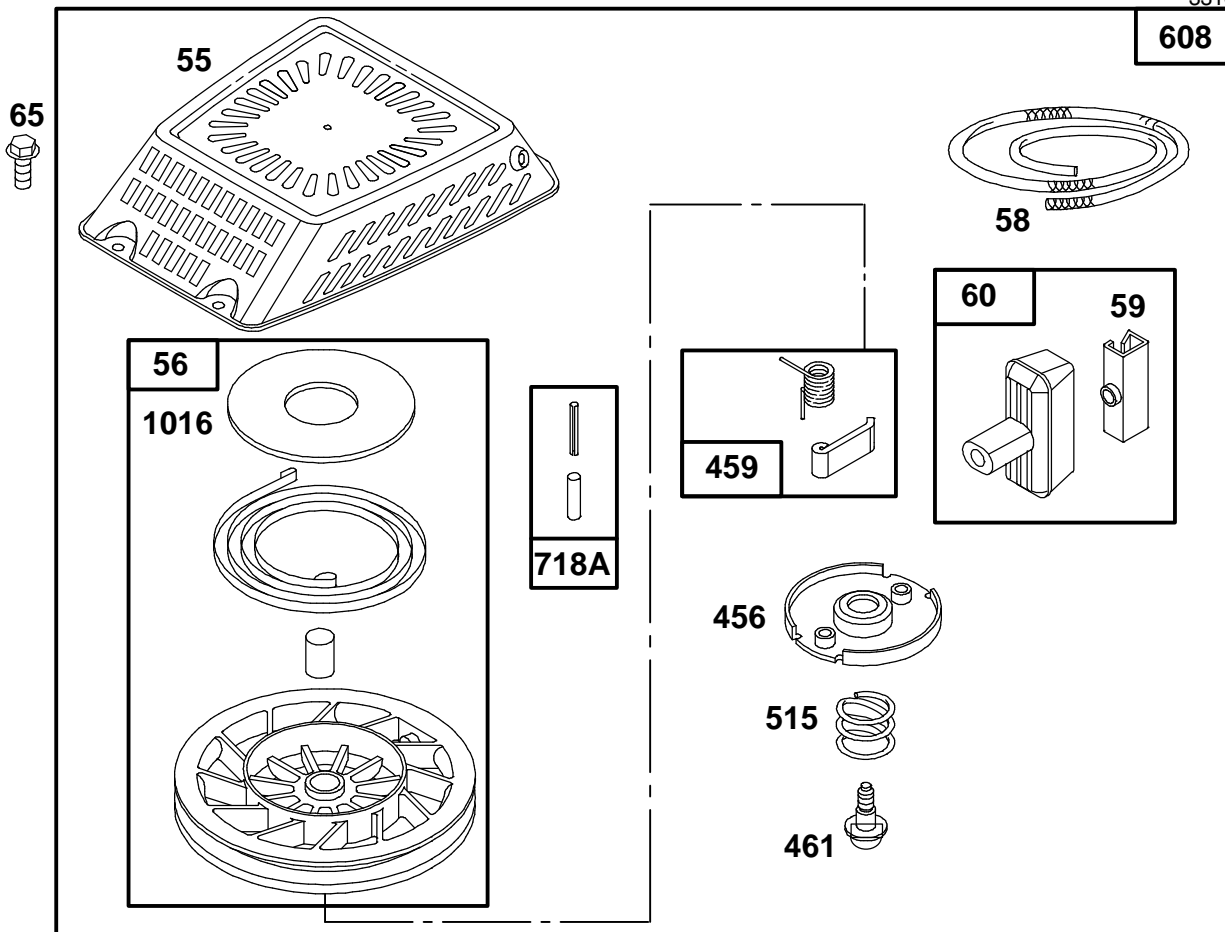

Assemblies include all parts shown in frames.

ENGINE GTS 150

Ref. No.	Part No.	Description	No. Used
55	77-8890	Housing-Rewind Starter	1
56	77-9270	Pulley-Rewind Starter	1
58	77-8480	Rope-Starter (Cut To Suit)	1
59	77-7210	Insert-Rewind Handle	1
60	77-8520	Handle-Rewind Starter	1
65	77-8300	Screw-Hex Head	4
456	77-8470	Retainer-Rewind Starter	1

Ref. No.	Part No.	Description	No. Used
459	77-8530	Pawl-Starter	2
461	77-8490	Screw-Rewind Starter	1
515	77-8500	Spring-Torsion	1
608	77-8840	Starter Assy-Rewind	1
718A	77-8550	Pin-Spring	1
1016	77-8570	Cover-Spring	1