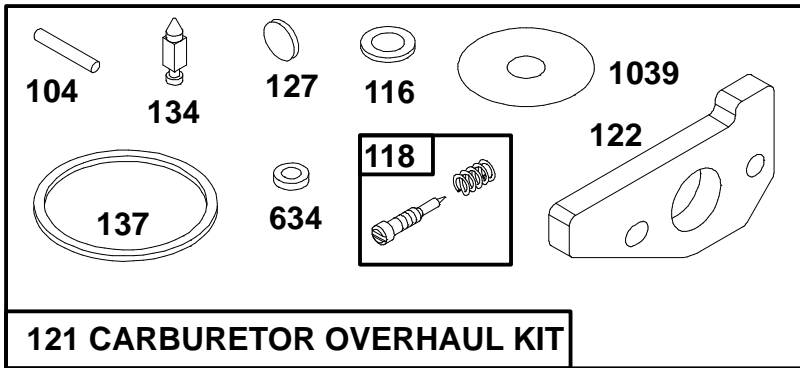

Assemblies include all parts shown in frames.

ENGINE GTS 150

Ref. No.	Part No.	Description	No. Used
★3	77-9060	Seal-Oil	1
★7	77-7740	Gasket-Cylinder Head	1
★9	77-9250	Gasket-Breather	1
★9A	77-7410	Gasket-Breather	1
★12	77-7550	Gasket-Engine Base	1
★20	77-7570	Seal-Oil	1
●104	77-8180	Pin-Float Hinge	1
●◆116	77-8210	Sealing-Gasket	1
★116A	77-7660	O-Ring	1
●118	77-8230	Valve & Spring-Needle	1
121	77-8920	Overhaul Kit-Carburetor	1
●122	77-7820	Adapter Assy.	1
●127	77-8100	Plug-Welch	1
●134	77-8110	Valve-Inlet (Includes Seat)	1

Ref. No.	Part No.	Description	No. Used
●◆137	77-8200	Gasket-Float Bowl	1
★163	77-7960	Gasket-Air Cleaner	1
358	77-8900	Gasket Set	1
★524	77-7270	Seal-O Ring	1
◆634	77-8150	Washer-Seal	2
★842	77-7300	Seal-O Ring	1
★868	77-7890	Seal Assy.-Valve	1
★868A	77-7900	Seal-Valve	1
★883	77-7760	Gasket-Exhaust	1
977	77-8930	Carburetor Gasket Set	1
★1022	77-7320	Gasket-Rocker Cover	1
●1039	77-7250	Limitter-Float	1

● Included in Carburetor Overhaul Kit-Part No. 493917.
◆ Included in Carburetor Gasket Set-Part No. 490937.

★ Included in Gasket Set-Part No. 493783.