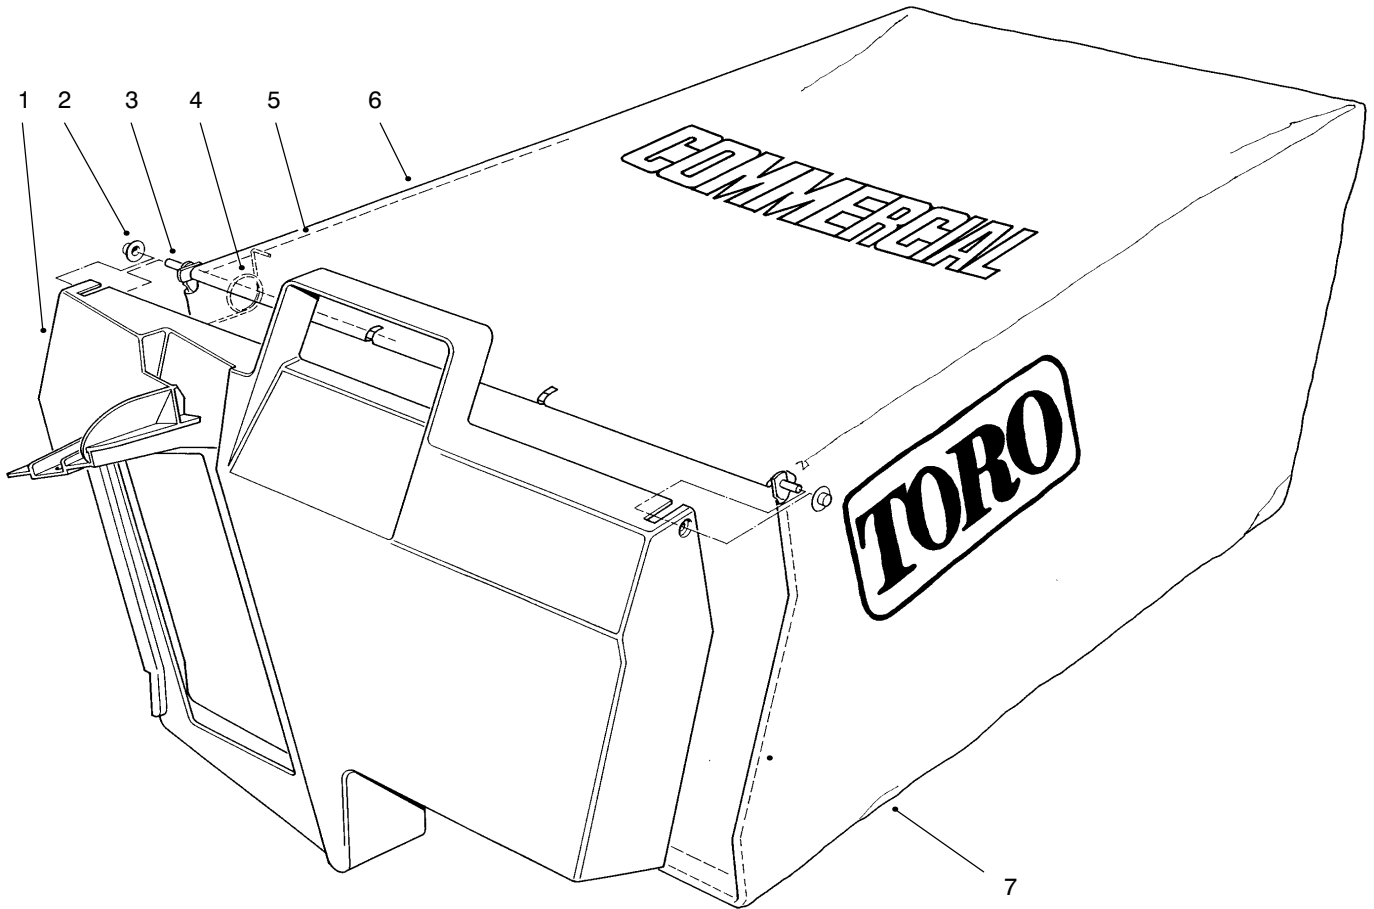

T-1100

GRASS BAG ASSEMBLY No. 11-5609

Ref. No.	Part No.	Description	No. Used
1	48-2840	Door - Bag, Grass	1
2	3290-422	Nut - Push, Washer Cap	2
3	33-4820	Hinge - Door, Bag	1
4	36-6910	Spring	2

Ref. No.	Part No.	Description	No. Used
5	42-4030	Frame - Bag, Upper	1
6	8-2759	Bag - Grass	1
7	42-4020	Frame - Bag	1