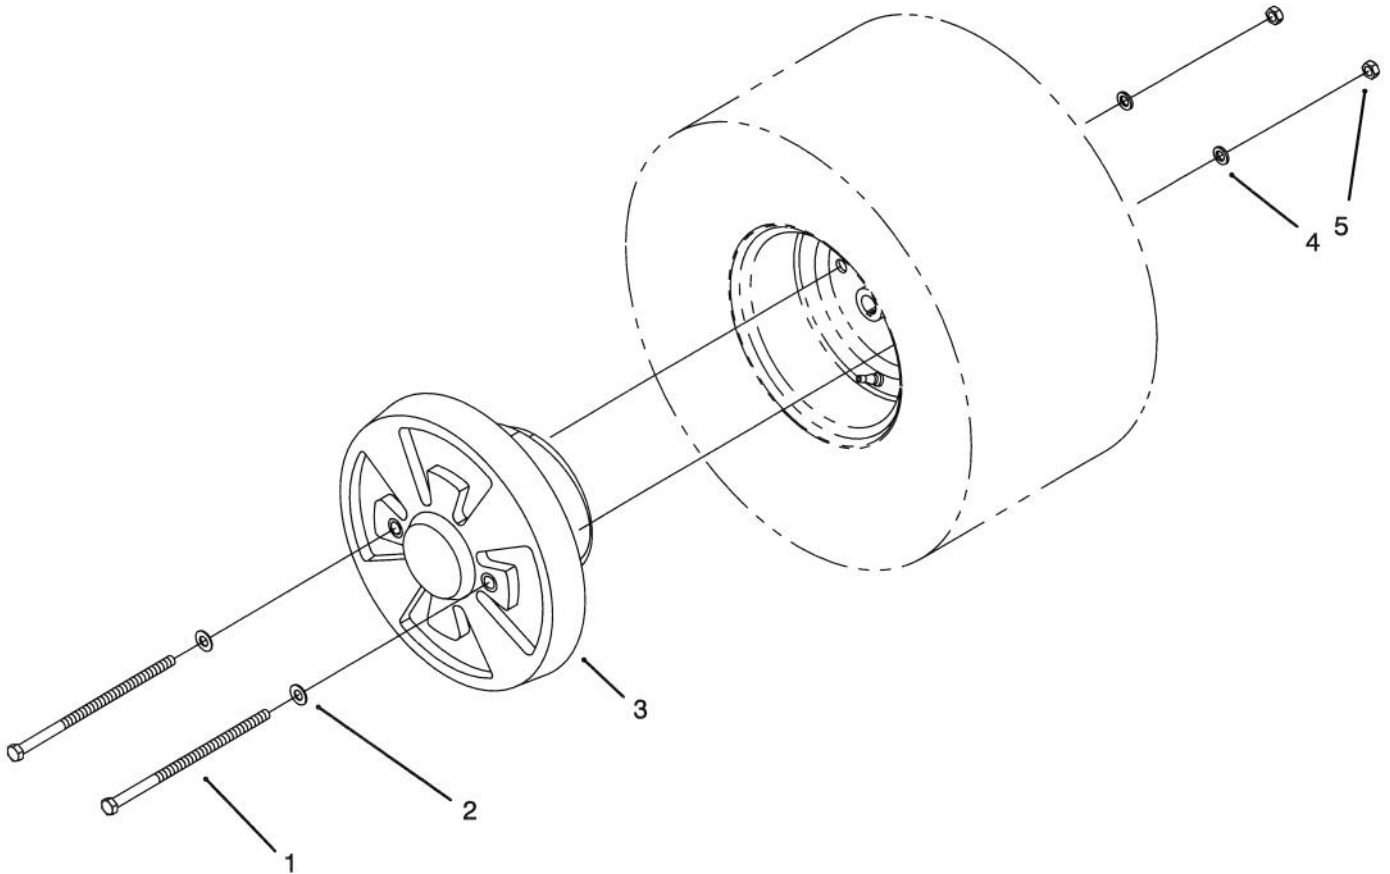

WHEEL WEIGHT KIT

MODEL NO. 59159

**PARTS
CATALOG**

C-1596

WHEEL WEIGHT ASSEMBLY

Ref. No.	Part No.	Description	No. Used
1	323-30	Screw - Hex Hd. Cap	4
2	3256-24	Washer - Flat	4
3	49-4050	Weight - Wheel	2

Ref. No.	Part No.	Description	No. Used
4	3253-5	Washer - Lock	4
5	3217-7	Nut - Hex	4
*	47-7220	Chains - Tire (Optional)	2