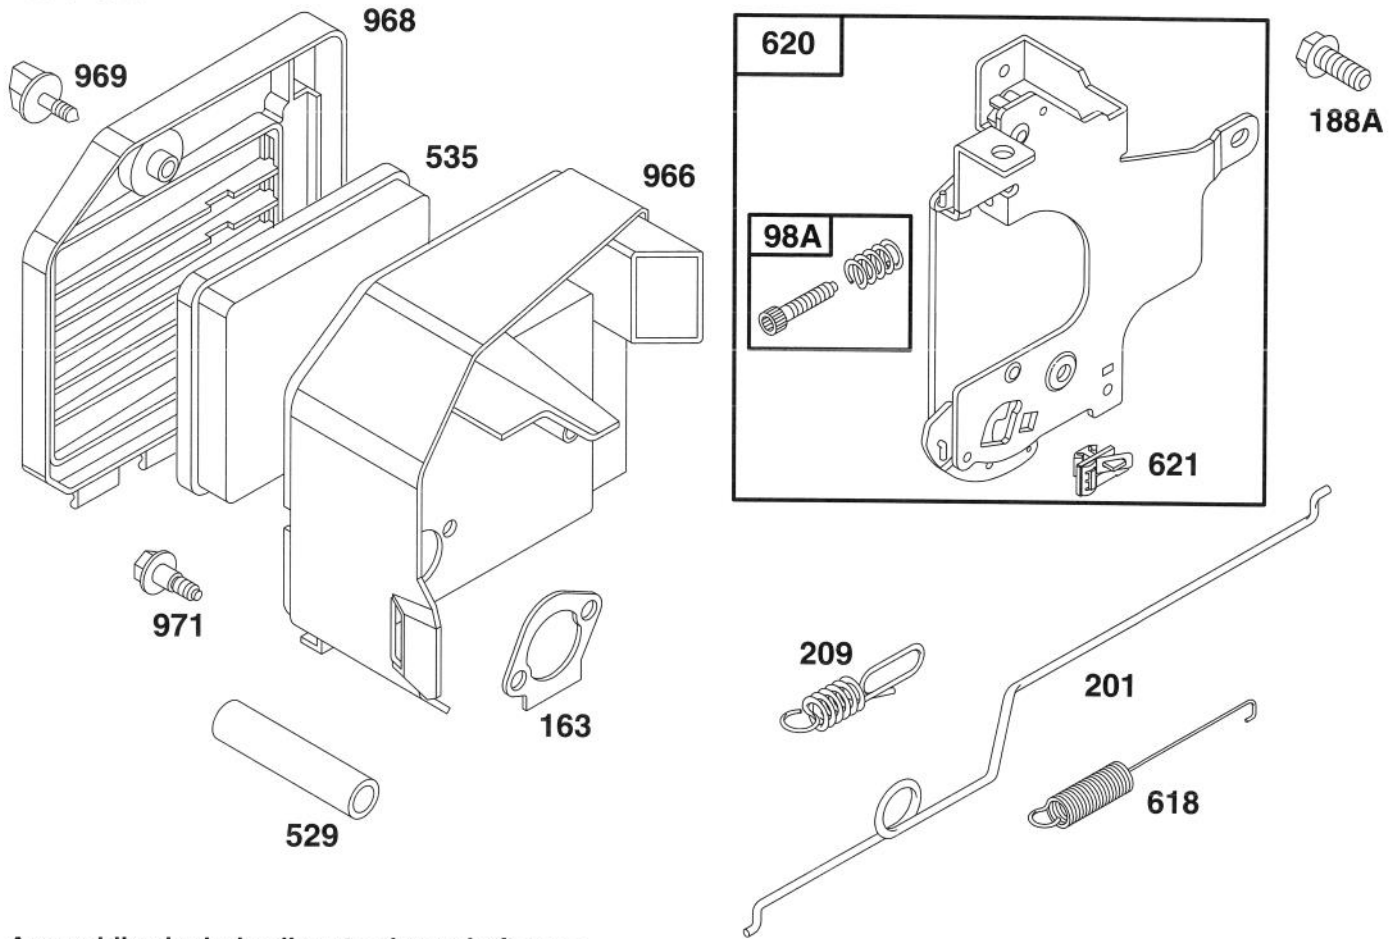

Assemblies include all parts shown in frames.

ENGINE GTS 150

Ref. No.	Part No.	Description	No. Used
98A	77-8020	Screw Assy-Speed Adj	1
★163	77-7960	Gasket-Air Cleaner	1
188A	77-9210	Screw-Hex Head	2
201	77-7980	Link-Governor	1
209	77-7990	Spring-Governor	1
529	77-8030	Tube-Breather	1
535	77-7950	Element-Filter	1

Ref. No.	Part No.	Description	No. Used
618	77-8140	Spring-Choke	1
620	77-8000	Bracket-Carburetor	1
621	77-8010	Switch-Stop	1
966	77-7940	Base Air Cleaner	1
968	77-7040	Cover-Air Cover	1
969	77-7920	Screw-Air Cleaner	1
971	77-7930	Screw-Air Cleaner	1

★ Included in Gasket Set-Part No. 493783.