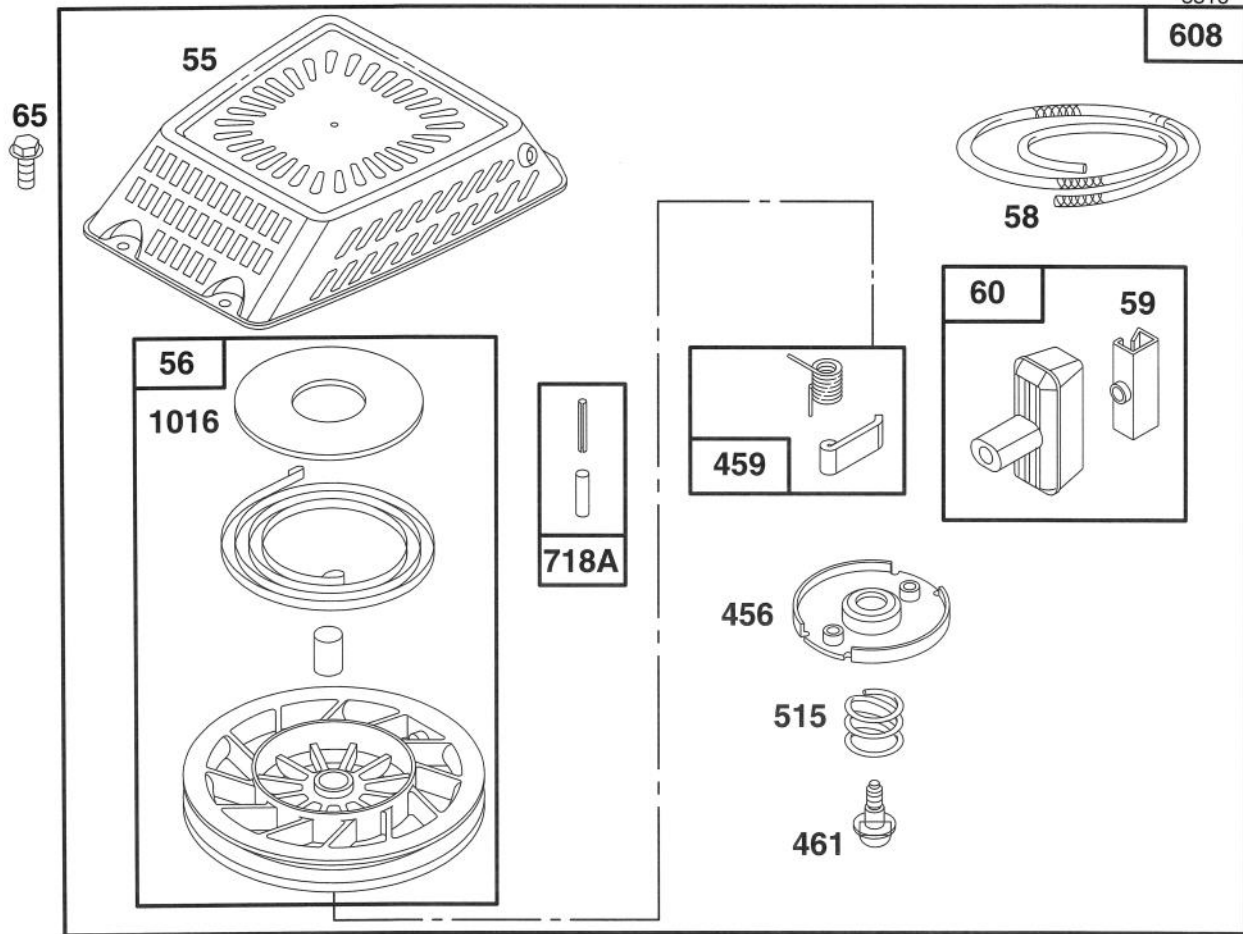

Assemblies include all parts shown in frames.

ENGINE GTS 150

Ref. No.	Part No.	Description	No. Used
55	77-8890	Housing-Rewind Starter	1
56	77-8560	Pulley-Rewind Starter	1
58	77-8480	Rope-Starter (Cut To Suit)	1
59	77-7210	Insert-Rewind Handle	1
60	77-8520	Handle-Rewind Starter	1
65	77-8300	Screw-Hex Head	1
456	77-8470	Retainer-Rewind Starter	1

Ref. No.	Part No.	Description	No. Used
459	77-8530	Pawl-Starter	1
461	77-8490	Screw-Rewind Starter	1
515	77-8500	Spring-Torsion	1
608	77-8840	Starter Assy-Rewind	1
718A	77-8550	Pin-Spring	1
1016	77-8570	Cover-Spring	1