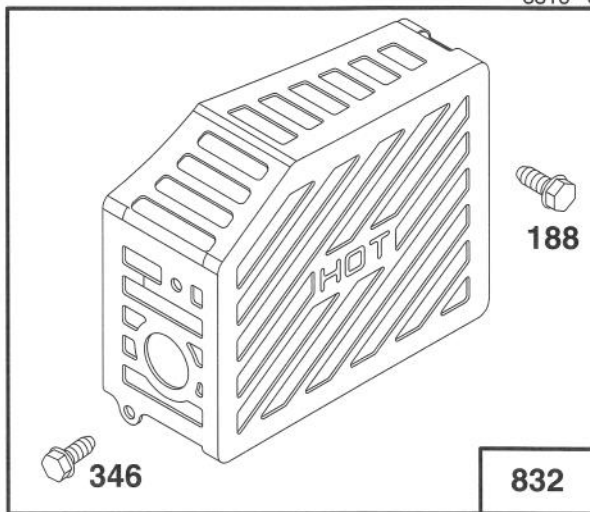

Assemblies include all parts shown in frames.

ENGINE GTS 150

Ref. No.	Part No.	Description	No. Used
188	77-7450	Screw-Hex Head	1
300	77-8640	Muffler-Exhaust	1
346	77-8650	Screw-Hex	1
346A	77-9050	Screw-Arrester Mtg	1

Ref. No.	Part No.	Description	No. Used
832	77-8660	Guard-Muffler	1
★883	77-7760	Gasket-Exhaust	1
994	77-9040	Arrester-Spark	1

★ Included in Gasket Set-Part No. 493783.