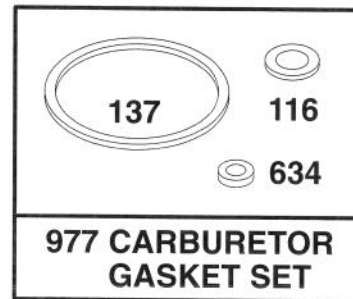

Assemblies include all parts shown in frames.

ENGINE GTS 150

Ref. No.	Part No.	Description	No. Used
★3	77-9060	Seal-Oil	1
★7	77-7740	Gasket-Cylinder Head	1
★9	77-9440	Gasket-Breather	1
★9A	77-7410	Gasket-Breather	1
★12	77-7550	Gasket-Engine Base	1
★20	77-7570	Seal-Oil	1
●104	77-8180	Pin-Float Hinge	1
●●116	77-8210	Sealing-Gasket	1
★116A	77-7660	O-Ring	1
●118	77-8230	Valve & Spring-Needle	1
121	77-8920	Overhaul Kit-Carburetor	1
●122	77-7820	Adapter Assy.	1
●127	77-8100	Plug-Welch	1
●134	77-8110	Valve-Inlet (Includes Seat)	1

Ref. No.	Part No.	Description	No. Used
●●137	77-8200	Gasket-Float Bowl	1
★163	77-7960	Gasket-Air Cleaner	1
358	77-8900	Gasket Set	1
★524	77-7270	Seal-O Ring	1
●634	77-8150	Washer-Seal	1
★842	77-7300	Seal-O Ring	1
★868	77-7890	Seal Assy.-Valve	1
★868A	77-7900	Seal-Valve	1
★883	77-7760	Gasket-Exhaust	1
977	77-8930	Carburetor Gasket Set	1
★1022	77-7320	Gasket-Rocker Cover	1
●1039	77-7250	Limiters-Float	1

● Included in Carburetor Overhaul Kit-Part No. 493917.
★ Included in Carburetor Gasket Set-Part No. 490937.

★ Included in Gasket Set-Part No. 493783.