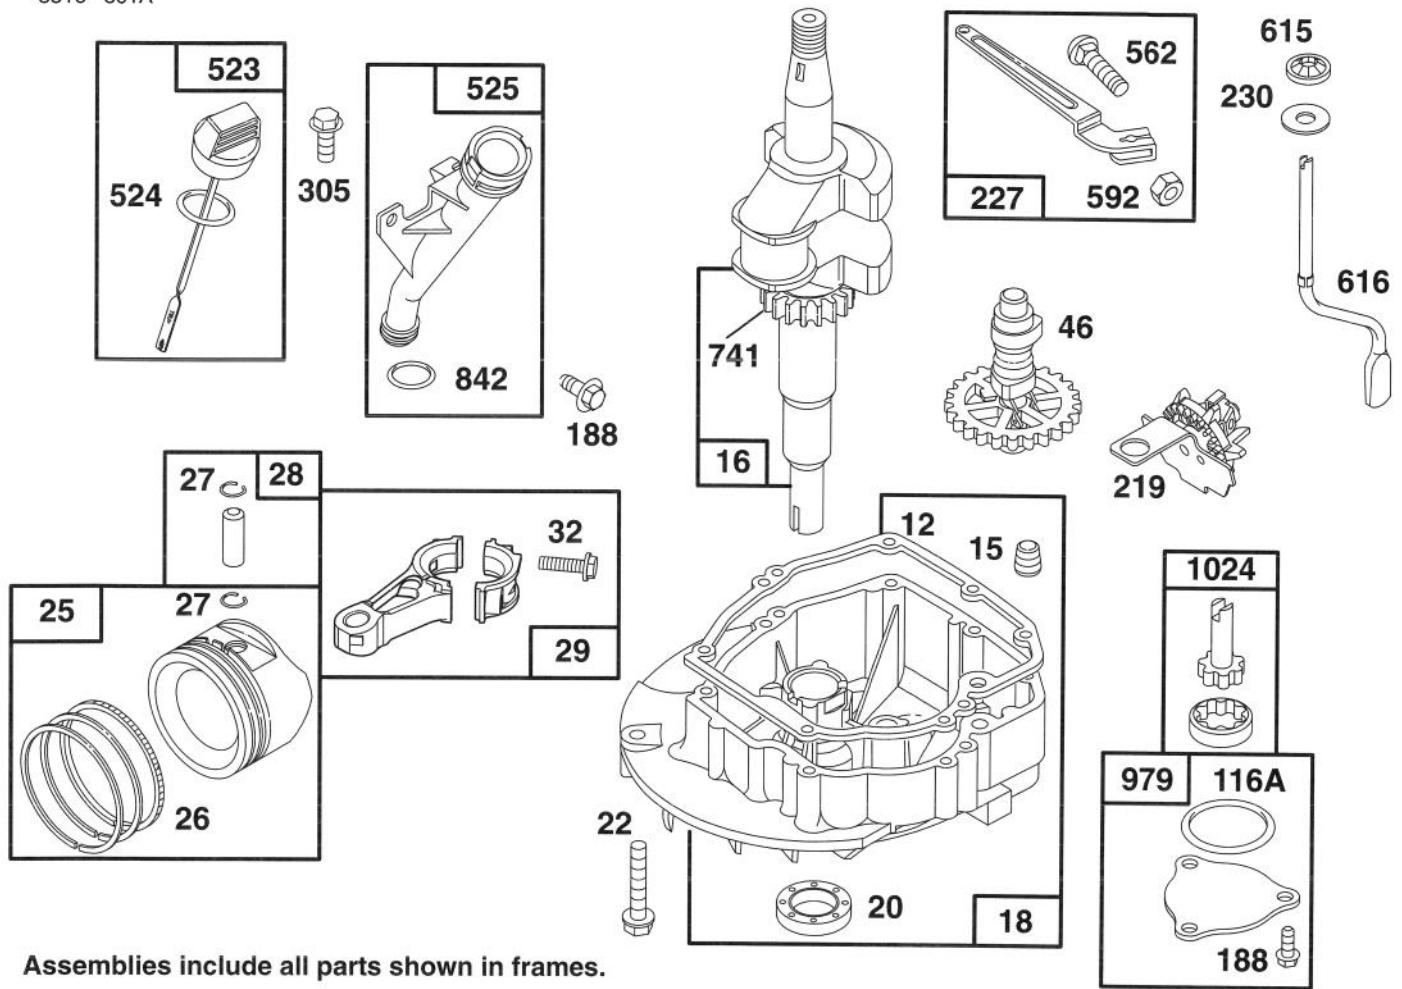

Assemblies include all parts shown in frames.

ENGINE GTS 150

Ref. No.	Part No.	Description	No. Used
★12	77-7550	Gasket-Engine Base	1
15	77-7580	Plug-Pipe	1
16	77-7510	Crankshaft Note: Order Part No. 94388 For Timing Gear Key	1
18	77-7560	Base-Engine	1
★20	77-7570	Seal-Oil	1
22	77-9070	Screw-Engine Base	1
25	77-7690	Piston Assy (Std)	1
26	77-7700	Ring Set (Std)	1
27	77-7710	Lock-Piston Pin	1
28	77-7720	Pin Assy-Piston	1
29	77-7630	Rod-Connecting	1
32	77-7680	Screw-Connecting Rod	1
46	77-7490	Gear-Cam	1
★116A	77-7660	O-Ring	1

Ref. No.	Part No.	Description	No. Used
188	77-7450	Screw-Hex Head	3
219	77-7500	Gear-Governor	1
227	77-7370	Lever Assy-Governor	1
230	77-7470	Washer	1
305	77-8310	Screw-Hex Head	1
523	77-7260	Dipstick-Oil	1
★524	77-7270	Seal-O Ring	1
525	77-7280	Tube-Oil Filler	1
562	77-7380	Bolt-Governor Lever	1
592	77-7390	Nut-Hex	1
615	77-7480	Pushnut	1
616	77-7460	Crank-Governor	1
741	77-7530	Gear-Timing	1
★842	77-7300	Seal-O Ring	1
979	77-7650	Cover-Oil Pump	1
1024	77-7640	Pump-Oil	1

★ Included in Gasket Set-Part No. 493783.