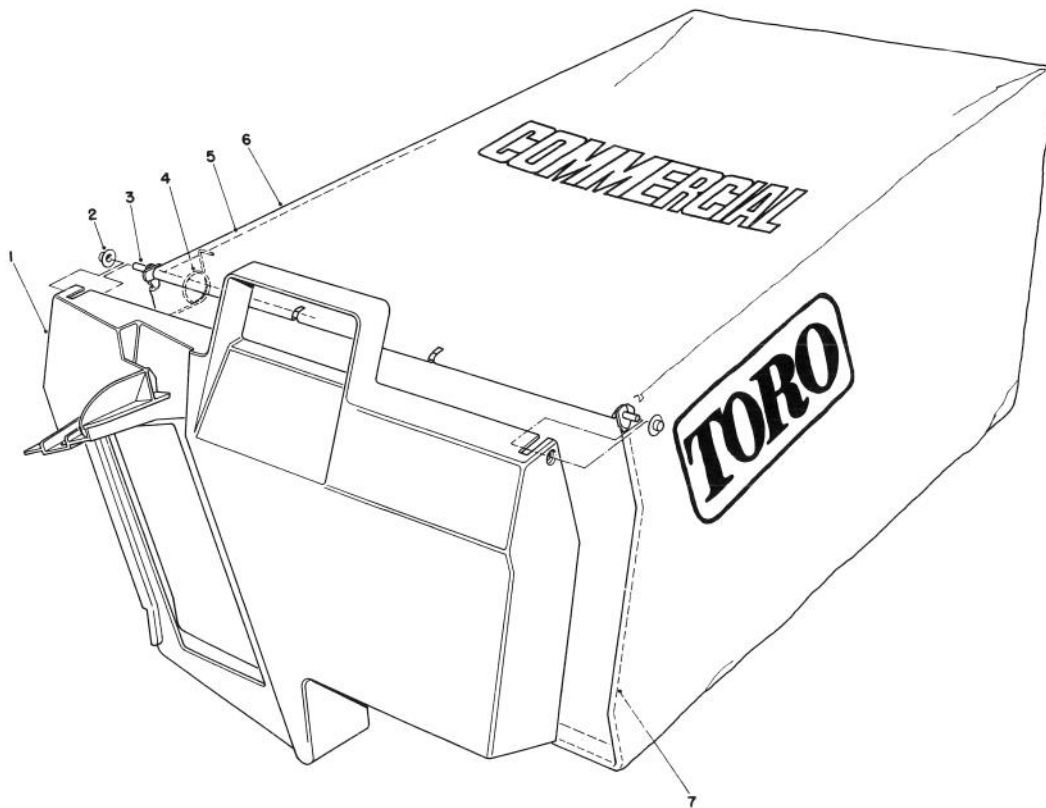

GRASS BAG ASSEMBLY No. 11-5609

T-1100

Ref. No.	Part No.	Description	No. Used
1	48-2840	Door - Bag, Grass	1
2	3290-422	Nut - Push, Washer Cap	2
3	33-4820	Hinge - Door, Bag	1
4	36-6910	Spring	2

Ref. No.	Part No.	Description	No. Used
5	42-4030	Frame - Bag, Upper	1
6	8-2759	Bag - Grass	1
7	42-4020	Frame - Bag	1