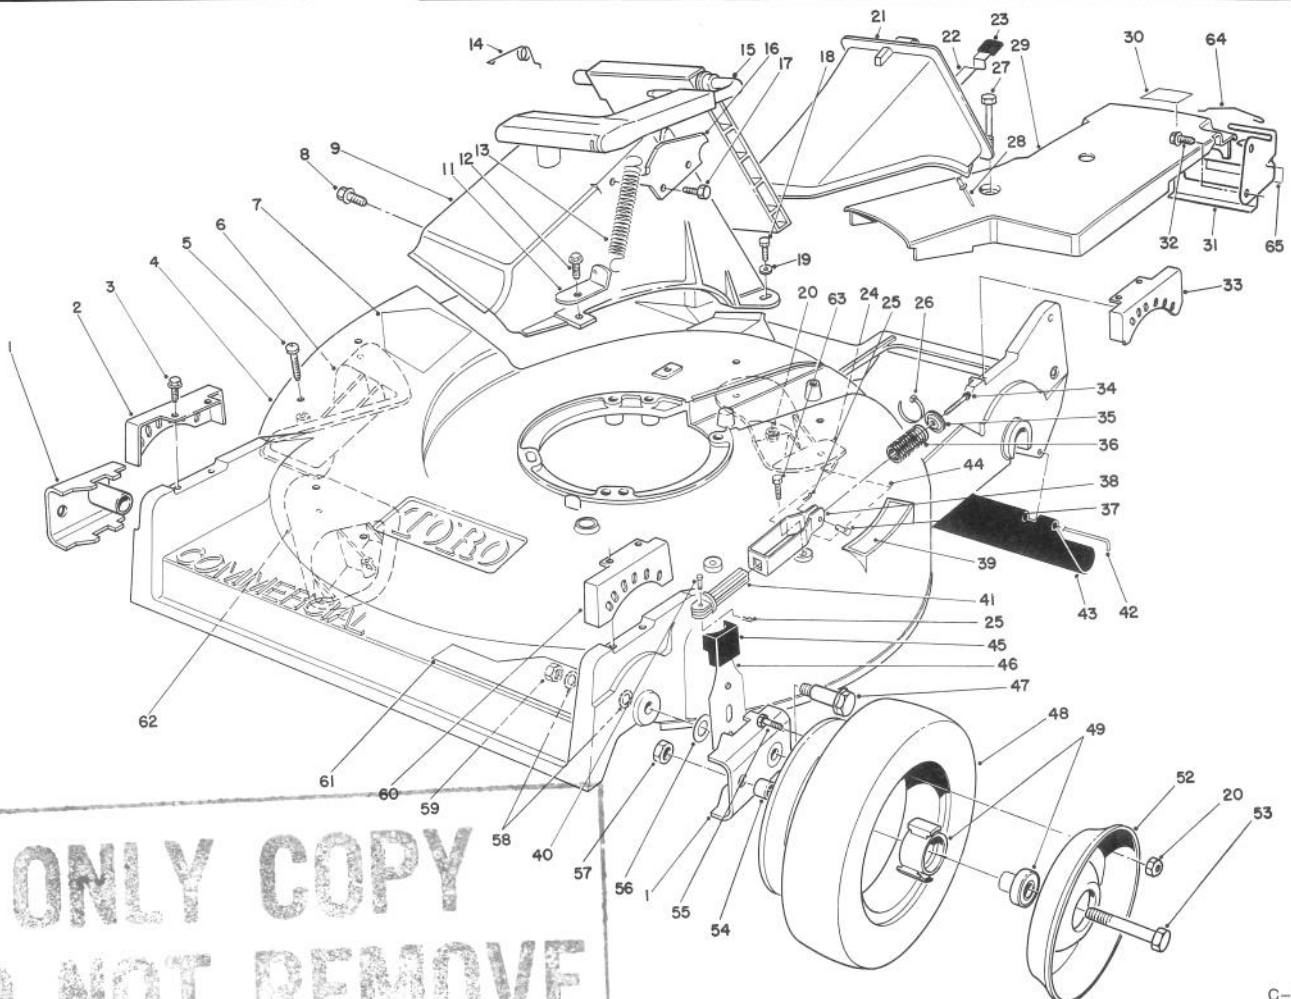

MODEL NO. 22151-490001-
590001 & UP

PARTS
CATALOG

**PROLINE 21"
RECYCLER® Mower**

ONLY COPY
DO NOT REMOVE

HOUSING ASSEMBLY

C-1135

Ref. No.	Part No.	Description	No. Used
1	61-8300	Pivot Arm Assembly	2
2	49-8770	Quadrant - Front R.H.	1
3	49-2040	Screw - Thread Forming	8
4	14-9479	Housing - Commercial (Incl. Ref. #5-7, 24, 44, & 62 pg. 1-2) (Incl. Ref. #28 pg. 4)	1
5	32144-111	Screw - Pan Hd.	6
6	92-1730	Kicker	1
7	43-8480	Decal - Danger	1
8	46-6810	Screw - Thread Forming	1
9	82-9150	Chute - Discharge	1
11	71-9350	Bracket - Spring	1
12	46-6811	Screw - Thread Forming	1
13	76-4660	Spring	1
14	80-3770	Retainer - Door	1
15	77-0200	Door Assembly	1

C-1135

HOUSING ASSEMBLY (Continued)

Ref. No.	Part No.	Description	No. Used
32	32144-70	Screw - Thread Forming	1
33	49-8740	Quadrant - Rear L.H.	1
*	49-8750	Quadrant - Rear R.H.	1
34	46-7040	Screw - Hex Hd. Cap	1
35	65-5280	Retainer - Spring	1
36	84-9100	Spring - BBC	1
37	84-9040	Pin - Cable	1
38	84-8880	Bracket - Spring	1
39	46-7370	Decal - Step Pad	1
40	84-9050	Pin - Spring Guide	1
41	84-8870	Guide - Spring	1
42	33-3208	Rod - Shield	1
43	44-0580	Shield - Rear Safety	1
44	71-9370	Decal - Danger Covers	1
45	25-7740	Knob - Arm	2
46	66-7560	Spring Arm Ass'y - Front	2
47	27-6232	Screw - Pivot	2
48	53-7740	Tire	2