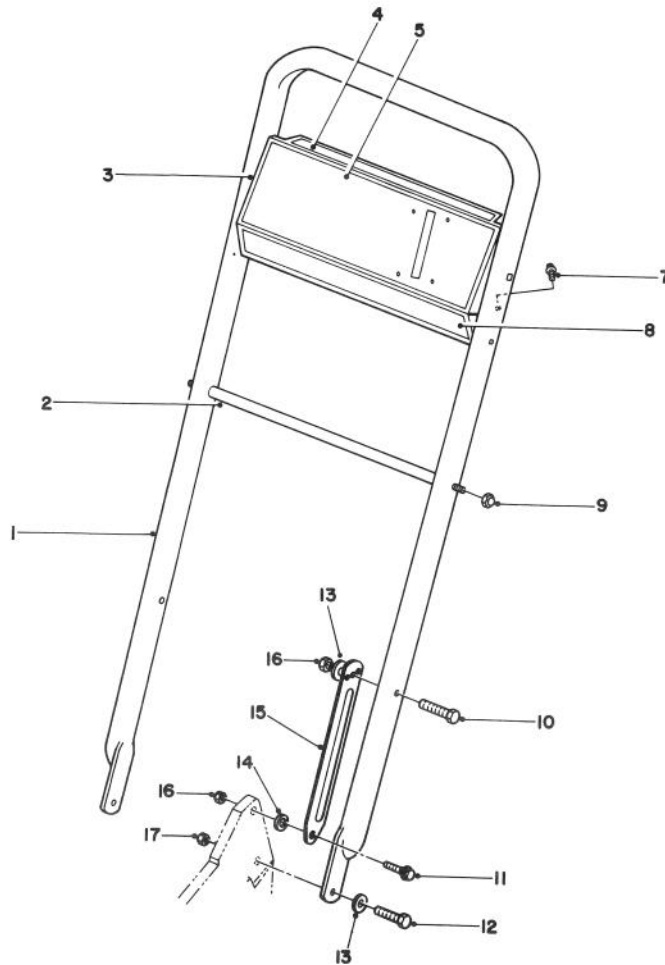

C-1139

HANDLE ASSEMBLY

Ref. No.	Part No.	Description	No. Used	Ref. No.	Part No.	Description	No. Used
1	84-8860	Handle	1	10	322-7	Screw - Hex Hd. Cap	2
2	48-2810	Rod - Bag Support	1	11	27-7210	Screw - Shoulder	2
3	14-7709	Panel - Control (Incl. Ref. #4, 5, & 8)	1	12	322-6	Screw - Hex Hd. Cap	2
4	63-9060	Decal - Danger	1	13	3290-456	Washer - Flat	4
5	85-6730	Decal - Panel	1	14	3-3287	Spacer - Handle Latch	2
7	32104-76	Screw - Self Tapping	6	15	84-8361	Latch - Handle L.H.	1
8	85-6720	Decal - Proline	1	*	84-8401	Latch - Handle R.H.	1
9	32111-7	Nut - Acorn	2	16	3296-29	Nut - Lock	4
				17	3296-47	Nut - Lock	2

*Not Illustrated