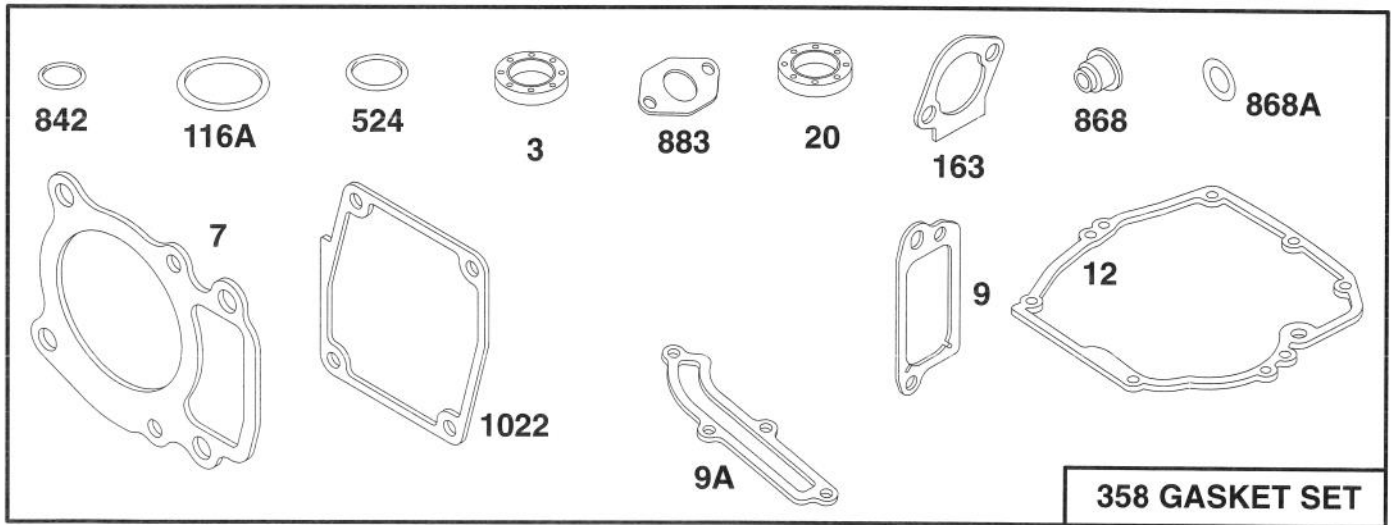

Assemblies include all parts shown in frames.

ENGINE GTS 150

Ref. No.	Part No.	Description	No. Used
★3	77-9060	Seal-Oil	1
★7	77-7740	Gasket-Cylinder Head	1
★9	77-9440	Gasket-Breather	1
★9A	77-7410	Gasket-Breather	1
★12	77-7550	Gasket-Engine Base	1
★20	77-7570	Seal-Oil	1
●104	77-8180	Pin-Float Hinge	1
●●116	77-8210	Sealing-Gasket	1
★116A	77-7660	O-Ring	1
●118	77-8230	Valve & Spring-Needle	1
121	77-8920	Overhaul Kit-Carburetor	1
●122	77-7820	Adapter Assy.	1
●127	77-8100	Plug-Welch	1
●134	77-8110	Valve-Inlet (Includes Seat)	1

Ref. No.	Part No.	Description	No. Used
●●137	77-8200	Gasket-Float Bowl	1
★163	77-7960	Gasket-Air Cleaner	1
358	77-8900	Gasket Set	1
★524	77-7270	Seal-O Ring	1
●634	77-8150	Washer-Seal	1
★842	77-7300	Seal-O Ring	1
★868	77-7890	Seal Assy.-Valve	1
★868A	77-7900	Seal-Valve	1
★883	77-7760	Gasket-Exhaust	1
977	77-8930	Carburetor Gasket Set	1
★1022	77-7320	Gasket-Rocker Cover	1
●1039	77-7250	Limiters-Float	1

● Included in Carburetor Overhaul Kit-Part No. 493917.
★ Included in Carburetor Gasket Set-Part No. 490937.

★ Included in Gasket Set-Part No. 493783.