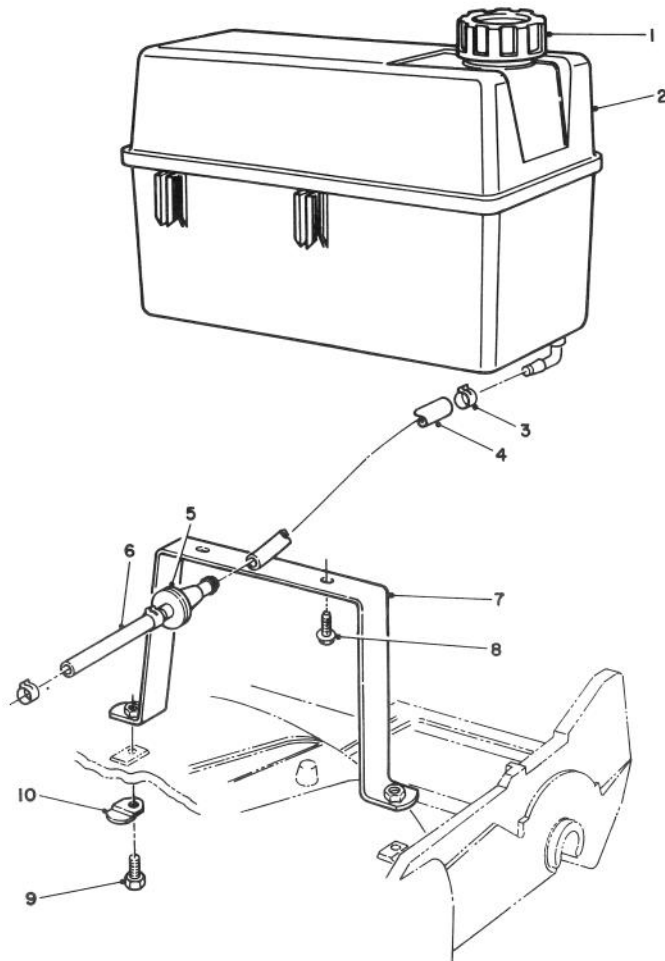

*Not Illustrated

C-1139

HANDLE ASSEMBLY

Ref. No.	Part No.	Description	No. Used	Ref. No.	Part No.	Description	No. Used
1	84-8860	Handle	1	10	322-7	Screw - Hex Hd. Cap	2
2	48-2810	Rod - Bag Support	1	11	27-7210	Screw - Shoulder	2
3	14-7709	Panel - Control (Incl. Ref. #4, 5, & 8)	1	12	322-6	Screw - Hex Hd. Cap	2
4	63-9060	Decal - Danger	1	13	3290-456	Washer - Flat	4
5	85-6730	Decal - Panel	1	14	3-3287	Spacer - Handle Latch	2
7	32104-76	Screw - Self Tapping	6	15	84-8361	Latch - Handle L.H.	1
8	85-6720	Decal - Proline	1	*	84-8401	Latch - Handle R.H.	1
9	32111-7	Nut - Acorn	2	16	3296-29	Nut - Lock	4
				17	3296-47	Nut - Lock	2

*Not Illustrated

C-1140

TRACTION CONTROL ASSEMBLY

Ref. No.	Part No.	Description	No. Used
1	3290-378	Tie - Cable	2
2	17-9427	Screw - Handle	1
3	49-1631	Support - Spacer	1
4	84-8940	Bar - Control	1
5	84-9030	Spacer - Control Bracket	1
6	3296-29	Nut - Lock	1
7	92-1778	Bracket - Control	1
8	3296-42	Nut - Lock	1
9	322-19	Screw - Hex Hd. Cap	1
10	46-6430	Screw - Handle	1
11	71-9310	Spacer	1
12	3272-1	Pin - Cotter	1
13	84-9040	Pin - Cable	1

Ref. No.	Part No.	Description	No. Used
14	3296-58	Nut - Hex Flange	1
15	84-9000	Lever - Traction	1
16	86-9320	Bushing - Nylon Flange	1
17	84-8990	Lever - BBC	1
18	85-6750	Spring - Control	1
19	71-9320	Spacer	1
20	85-6770	Control - Throttle	1
21	3296-2	Nut - Lock	4
22	84-9120	Cable - Traction	1
23	84-9110	Cable - Clutch	1
24	85-6780	Retainer - Throttle Control	1
25	85-6840	Cable - Throttle	1
26	3250-14	Screw - Phillips Pan Hd.	4