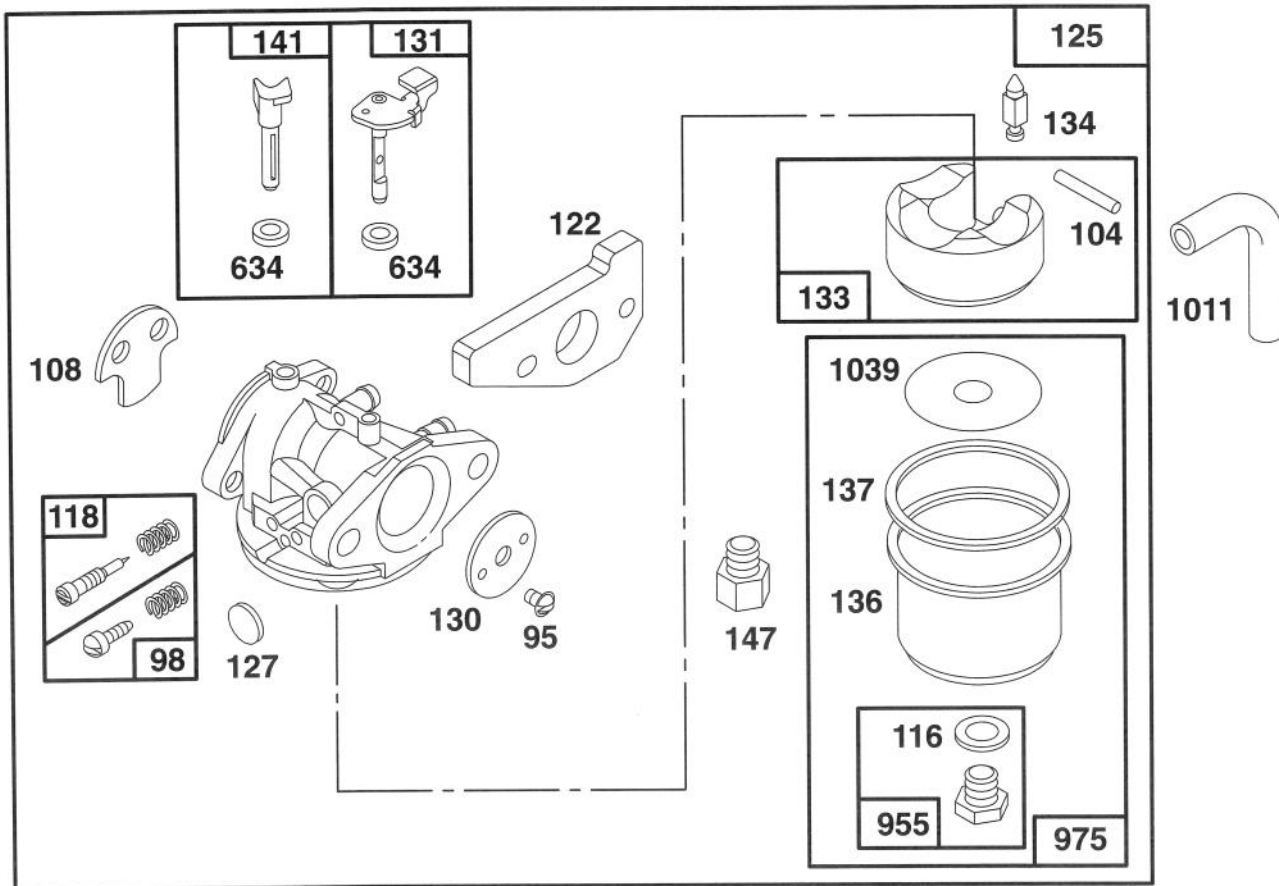

Assemblies include all parts shown in frames.

ENGINE GTS 150

Ref. No.	Part No.	Description	No. Used
95	77-8090	Screw-Valve Mtg	1
98	77-8240	Screw-Idle Adj	1
•104	77-8180	Pin-Float Hinge	1
108	77-8070	Valve-Choke	1
◆116	77-8210	Sealing-Gasket	1
•118	77-8230	Valve & Spring-Needle	1
•122	77-7820	Adapter Assy	1
124	77-7970	Screw-Hex Head (carb mtg)	1
125	77-8050	Carburetor Assy	1
•127	77-8100	Plug-Welch	1
130	77-8080	Valve-Throttle	1
131	77-8160	Shaft-Throttle	1
133	77-8170	Float-Carburetor	1

Ref. No.	Part No.	Description	No. Used
•134	77-8110	Valve-Inlet (Includes Seat)	1
136	77-7240	Bowl-Fuel	1
◆137	77-8200	Gasket-Float Bowl	1
141	77-8130	Shaft-Choke	1
147	77-8120	Adapter-Jet Note: For High Altitude Jet, Order Part No. 494236.	1
◆634	77-8150	Washer-Seal	1
955	77-8220	Screw-Hex Head	1
975	77-8190	Bowl Assy-Carburetor	1
1011	77-8040	Tube-Vent	1
•1039	77-7250	Limiters-Float	1

- Included in Carburetor Overhaul Kit-Part No. 493917.
- Included in Carburetor Gasket Set-Part No. 490937.