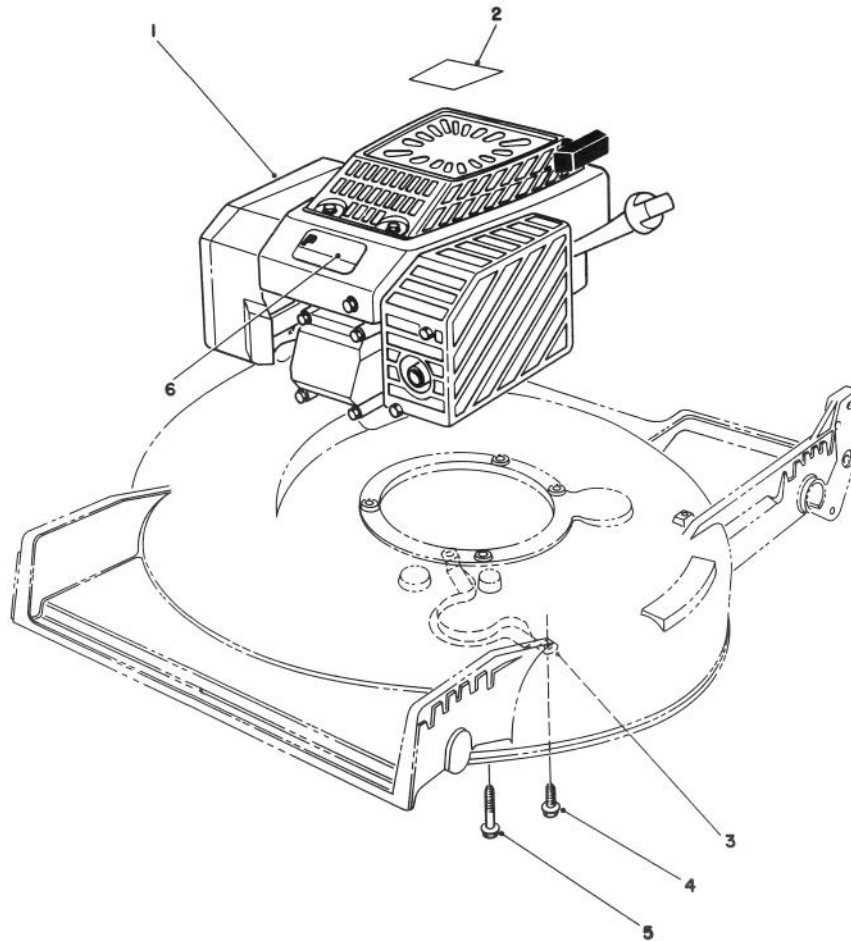

C-1136

ENGINE ASSEMBLY

Ref. No.	Part No.	Description	No. Used	Ref. No.	Part No.	Description	No. Used
1	77-8970	Engine - Complete (Incl. Ref. # 2, & 6)	1	4	32144-70	Screw - Thread Forming	2
2	71-9270	Decal - Engine	1	5	32144-102	Screw - Thr'd Forming	3
3	66-0570	Guide - Belt	1	6	84-4960	Decal - Proline	1