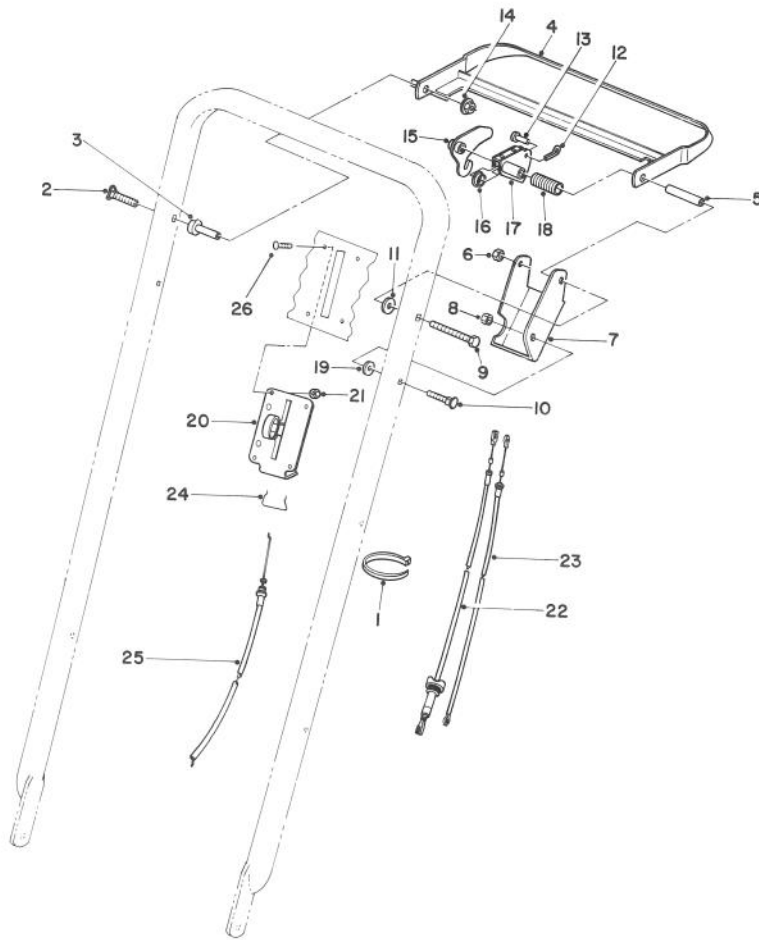

T-0678

GEAR CASE ASSEMBLY(Continued)

Ref. No.	Part No.	Description	No. Used
48	321-2	Screw - Cap, Hex. Hd.	8
49	92-4957	Wheel Half & Gear Ass'y	2
51	53-7740	Tire	2
52	92-8905	Hub Ass'y	2
53	53-7780	Plate - Wheel Half	2
54	3296-42	Nut - Lock	8
57	323-13	Screw - Cap, Hex. Hd.	2
58	74-1650	Spacer - Wheel	2
59	74-1640	Cover - Wheel	2
60	32152-2	Nut - Lock	2
61	74-1810	Washer	2
62	32151-36	Ring - Retaining	2
63	74-1760	Gear - Bevel	1
64	39-6650	Gear - 18T	1
65	46-3550	Gear - 14T	1

*Not Illustrated

C-1139

HANDLE ASSEMBLY

Ref. No.	Part No.	Description	No. Used	Ref. No.	Part No.	Description	No. Used
1	84-8860	Handle	1	10	322-7	Screw - Hex Hd. Cap	2
2	48-2810	Rod - Bag Support	1	11	27-7210	Screw - Shoulder	2
3	14-7709	Panel - Control (Incl. Ref. #4, 5, & 8)	1	12	322-6	Screw - Hex Hd. Cap	2
4	63-9060	Decal - Danger	1	13	3290-456	Washer - Flat	4
5	85-6730	Decal - Panel	1	14	3-3287	Spacer - Handle Latch	2
7	32104-76	Screw - Self Tapping	6	15	84-8361	Latch - Handle L.H.	1
8	85-6720	Decal - Proline	1	*	84-8401	Latch - Handle R.H.	1
9	32111-7	Nut - Acorn	2	16	3296-29	Nut - Lock	4
				17	3296-47	Nut - Lock	2

*Not Illustrated

C-1140

TRACTION CONTROL ASSEMBLY

Ref. No.	Part No.	Description	No. Used
1	3290-378	Tie - Cable	2
2	17-9427	Screw - Handle	1
3	49-1631	Support - Spacer	1
4	84-8940	Bar - Control	1
5	84-9030	Spacer - Control Bracket	1
6	3296-29	Nut - Lock	1
7	92-1778	Bracket - Control	1
8	3296-42	Nut - Lock	1
9	322-19	Screw - Hex Hd. Cap	1
10	46-6430	Screw - Handle	1
11	71-9310	Spacer	1
12	3272-1	Pin - Cotter	1
13	84-9040	Pin - Cable	1