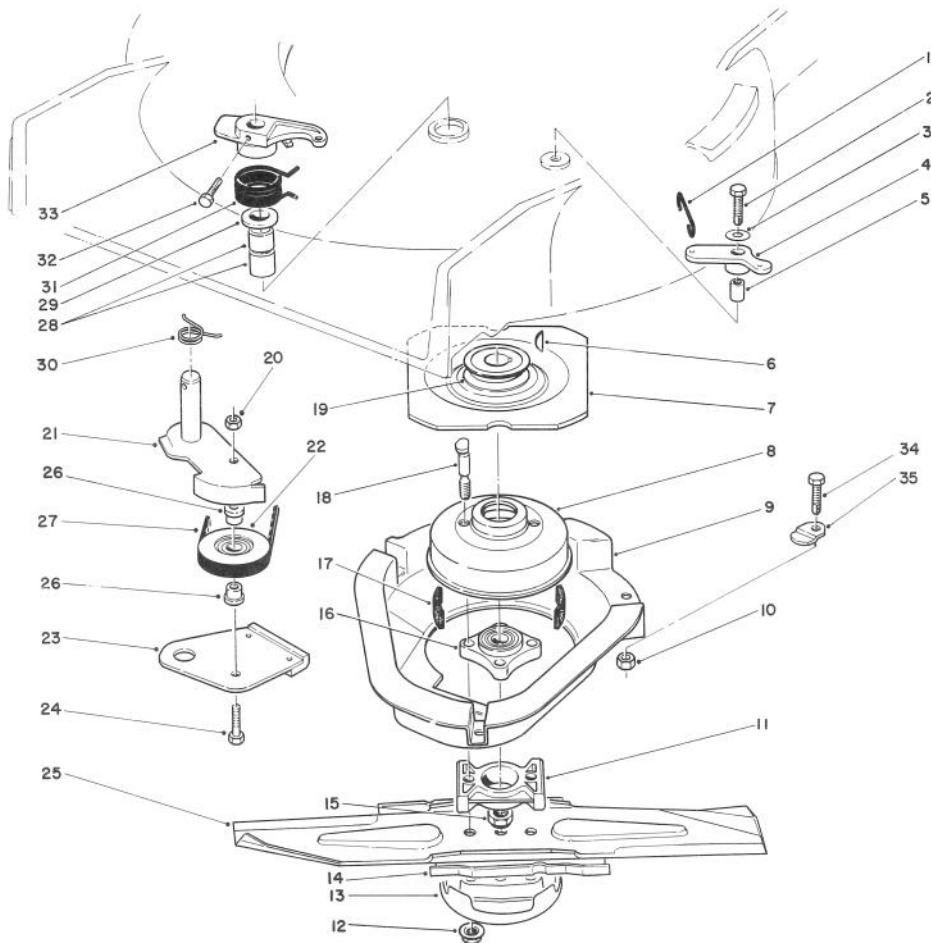

C-1135

HOUSING ASSEMBLY (Continued)

Ref. No.	Part No.	Description	No. Used
32	32144-70	Screw - Thread Forming	1
33	49-8740	Quadrant - Rear L.H.	1
*	49-8750	Quadrant - Rear R.H.	1
34	46-7040	Screw - Hex Hd. Cap	1
35	65-5280	Retainer - Spring	1
36	84-9100	Spring - BBC	1
37	84-9040	Pin - Cable	1
38	84-8880	Bracket - Spring	1
39	46-7370	Decal - Step Pad	1
40	84-9050	Pin - Spring Guide	1
41	84-8870	Guide - Spring	1
42	33-3208	Rod - Shield	1
43	44-0580	Shield - Rear Safety	1
44	71-9370	Decal - Danger Covers	1
45	25-7740	Knob - Arm	2
46	66-7560	Spring Arm Ass'y - Front	2
47	27-6232	Screw - Pivot	2
48	53-7740	Tire	2

Ref. No.	Part No.	Description	No. Used
49	92-8905	Hub Ass'y	2
52	53-7780	Plate - Wheel Half	4
53	323-12	Screw - Hex Hd. Cap	2
54	52-2480	Spacer - Wheel	2
55	321-2	Screw - Hex Hd. Cap	8
56	257-3	Washer - Pivot	2
57	32152-2	Nut - Lock	2
58	40-1940	Washer - Hardened	4
59	3296-6	Nut - Lock	2
60	49-8760	Quadrant - Front L.H.	1
61	92-1796	Decal - Recycler	1
62	92-1720	Plate - Kicker	1
63	323-6	Screw - Hex Hd. Cap	2
64	46-7030	Retainer - Cable	1
65	74-1970	Decal - Traction Drive	1
*	92-6532	Wheel & Tire Assembly (Incl. Ref. #20, 48-49, 52, & 55)	2

*Not Illustrated

C-1136

ENGINE ASSEMBLY

Ref. No.	Part No.	Description	No. Used	Ref. No.	Part No.	Description	No. Used
1	77-8970	Engine - Complete (Incl. Ref. # 2, & 6)	1	4	32144-70	Screw - Thread Forming	2
2	71-9270	Decal - Engine	1	5	32144-102	Screw - Thr'd Forming	3
3	66-0570	Guide - Belt	1	6	84-4960	Decal - Proline	1