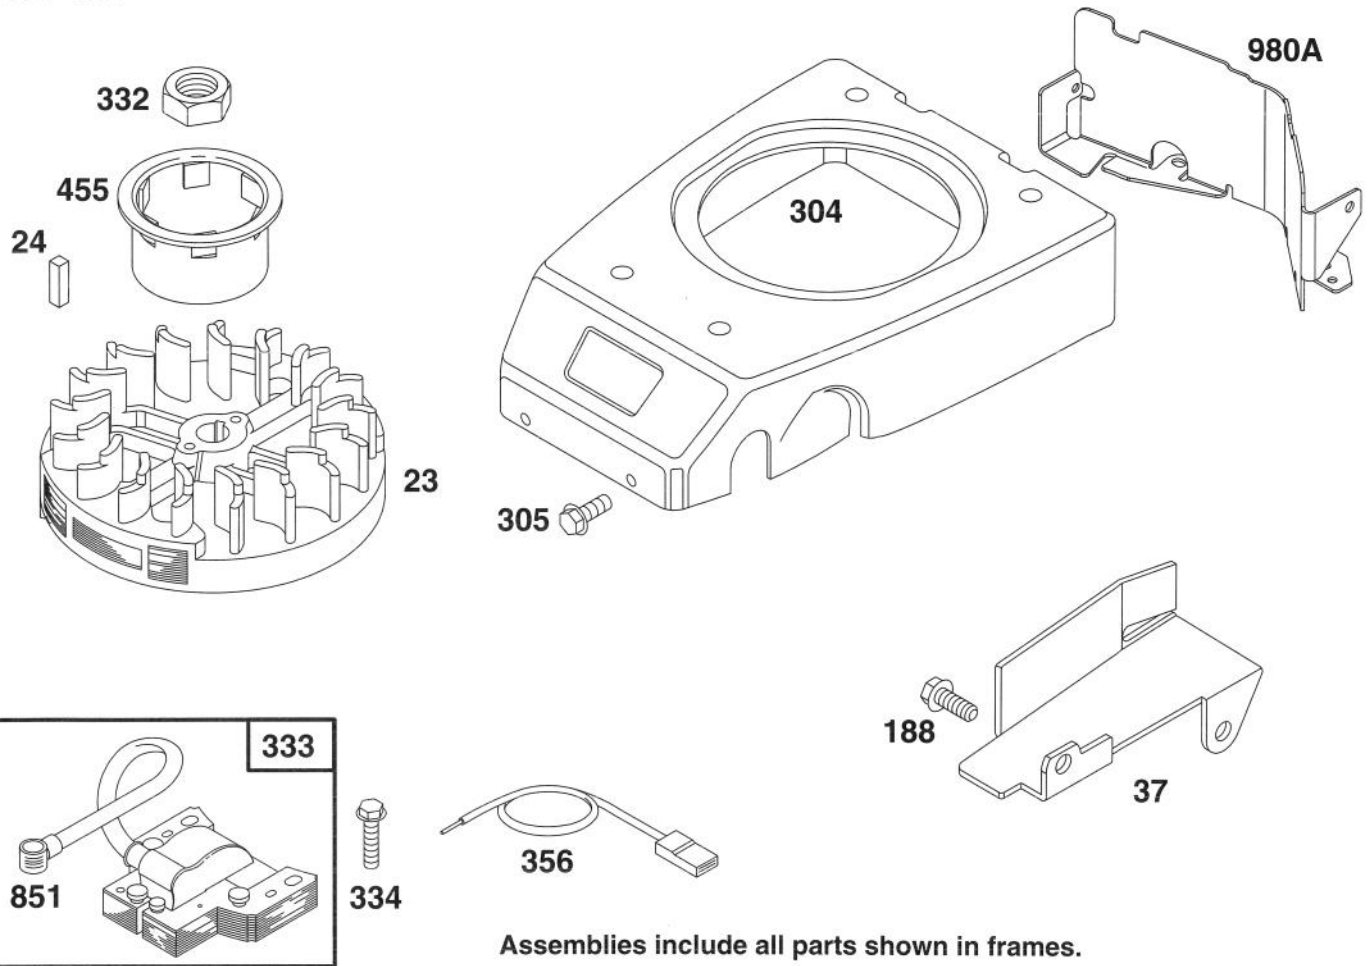

Assemblies include all parts shown in frames.

ENGINE GTS 150

Ref. No.	Part No.	Description	No. Used
23	77-8330	Flywheel-Magneto	1
24	77-8340	Key-Flywheel	1
37	77-9170	Guard-Flywheel	1
188	77-7450	Screw-Hex Head	4
304	77-9160	Housing-Blower	1
305	77-8310	Screw-Hex Head (bl hsg)	4
332	77-8360	Nut-Flywheel	1

Ref. No.	Part No.	Description	No. Used
333	77-8420	Armature-Magneto	1
334	77-8440	Screw-Armature Mtg.	1
356	77-8400	Wire-Ground	1
455	77-8350	Cup-Starter	1
851	77-8430	Terminal-Spark Plug	1
980A	77-9180	Bracket-Blower Housing	1