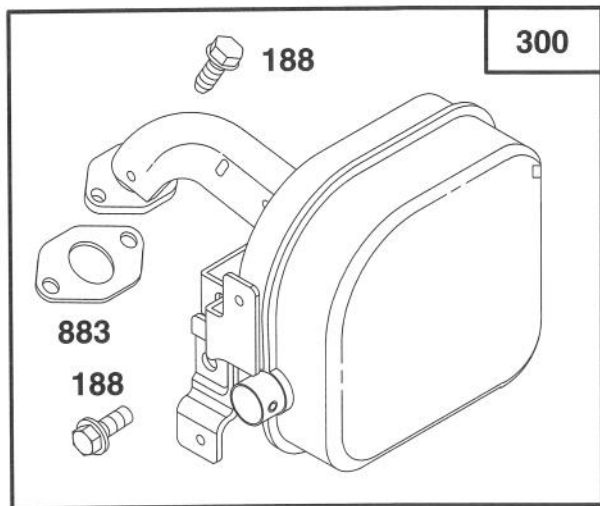

Assemblies include all parts shown in frames.

ENGINE GTS 150

Ref. No.	Part No.	Description	No. Used
188	77-7450	Screw-Hex Head	1
300	77-8640	Muffler-Exhaust	1
346	77-8650	Screw-Hex	1
346A	77-9050	Screw-Arrester Mtg	1

Ref. No.	Part No.	Description	No. Used
832	77-8660	Guard-Muffler	1
★883	77-7760	Gasket-Exhaust	1
994	77-9040	Arrester-Spark	1

★ Included in Gasket Set-Part No. 493783.