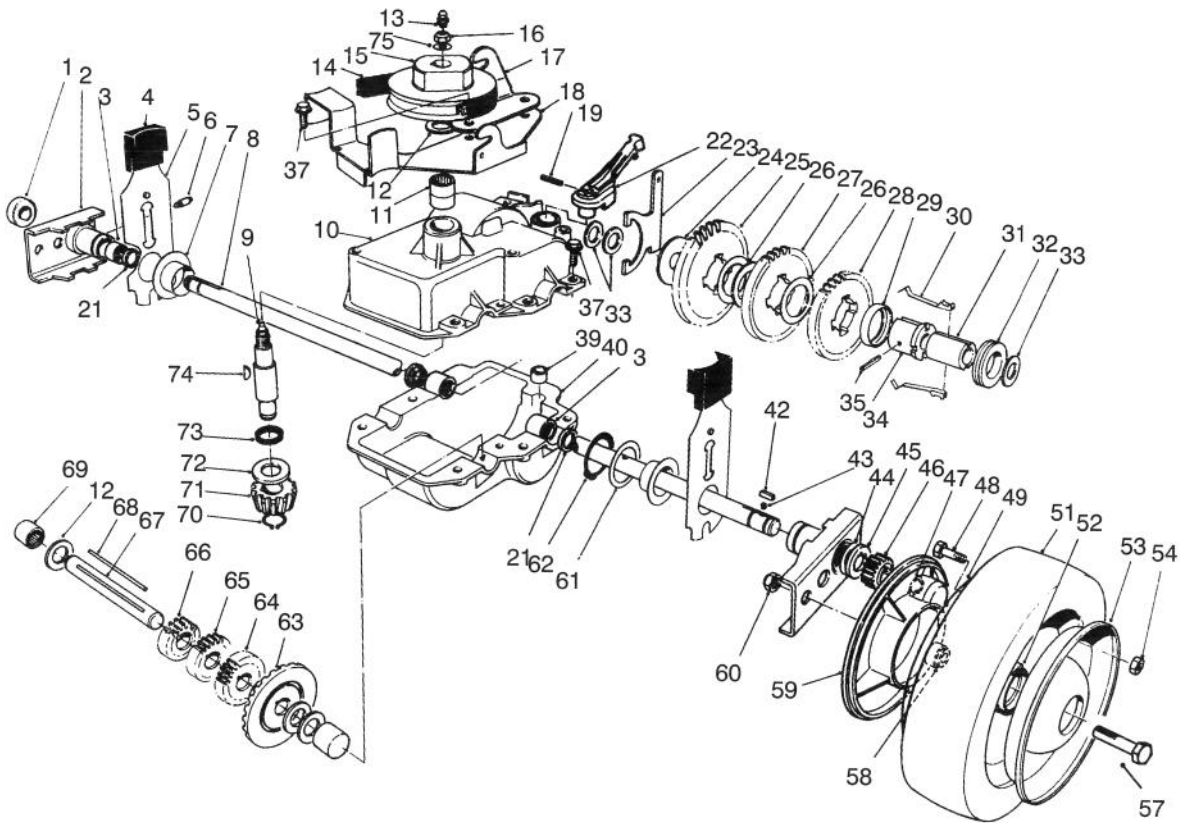

*Not Illustrated

C-1136

ENGINE ASSEMBLY

Ref. No.	Part No.	Description	No. Used	Ref. No.	Part No.	Description	No. Used
1	77-8970	Engine - Complete (Incl. Ref. # 2, & 6)	1	4	32144-70	Screw - Thread Forming	2
2	71-9270	Decal - Engine	1	5	32144-102	Screw - Thr'd Forming	3
3	66-0570	Guide - Belt	1	6	84-4960	Decal - Proline	1

C-1137

BLADE BRAKE CLUTCH ASSEMBLY

Ref. No.	Part No.	Description	No. Used	Ref. No.	Part No.	Description	No. Used
1	49-2810	Link - Control	1	19	56-6180	Pulley Driver	1
2	32104-107	Screw - Self Tap Hex Hd.	1	20	3296-47	Locknut	1
3	3256-23	Washer - Plain	1	21	84-9130	Arm - Idler	1
4	49-7960	Bell Crank	1	22	46-5650	Pulley Idler	1
5	49-7950	Sleeve - Bell Crank	1	23	84-9180	Brake Plate	1
6	3257-17	Key - Woodruff	1	24	322-6	Hex Hd. Capscrew	1
7	56-6160	Flywheel	1	25	14-9419	Blade - 21"	1
8	56-6170	Drum - Brake	1	26	46-5631	Hub - Idler Pulley	2
9	46-5692	Shield	1	27	42-0884	V-Belt	1
10	3296-39	Nut - Lock	2	28	68-9780	Bearing	2
11	62-4280	Spacer - Blade	1	29	70-1160	Washer - P.M.	1
12	54-9190	Locknut	2	30	85-6880	Spring - Torsion Lower	1
13	80-2770	Cup - Anti-Scalp	1	31	49-7970	Spring - Torsion Upper	1
14	91-2255	Stiffener - Blade	1	32	32104-96	Screw - Self Tap Hex Hd.	1
15	3296-33	Locknut	1	33	49-2820	Lever	1
16	42-6890	Hub Assembly	1	34	323-6	Screw - Hex Hd. Cap	2
17	52-3480	Dampener - Vibration	2	35	84-8930	Retainer - Shield	2
18	42-3190	Bolt - Blade	2				

T-0678

GEAR CASE ASSEMBLY(Continued)

Ref. No.	Part No.	Description	No. Used
48	321-2	Screw - Cap, Hex. Hd.	8
49	92-4957	Wheel Half & Gear Ass'y	2
51	53-7740	Tire	2
52	92-8905	Hub Ass'y	2
53	53-7780	Plate - Wheel Half	2
54	3296-42	Nut - Lock	8
57	323-13	Screw - Cap, Hex. Hd.	2
58	74-1650	Spacer - Wheel	2
59	74-1640	Cover - Wheel	2
60	32152-2	Nut - Lock	2
61	74-1810	Washer	2
62	32151-36	Ring - Retaining	2
63	74-1760	Gear - Bevel	1
64	39-6650	Gear - 18T	1
65	46-3550	Gear - 14T	1