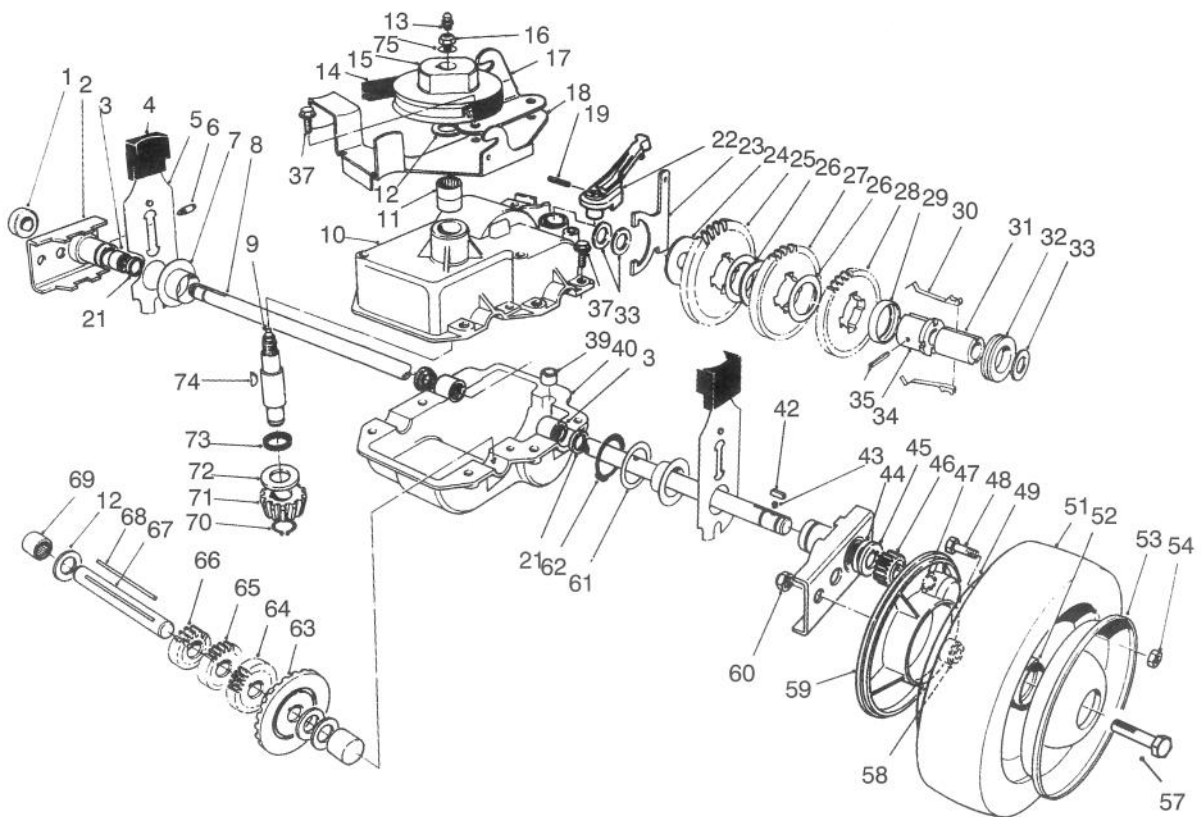

*Not Illustrated

C-1136

ENGINE ASSEMBLY

Ref. No.	Part No.	Description	No. Used	Ref. No.	Part No.	Description	No. Used
1	77-8970	Engine - Complete (Incl. Ref. # 2, & 6)	1	4	32144-70	Screw - Thread Forming	2
2	71-9270	Decal - Engine	1	5	32144-102	Screw - Thr'd Forming	3
3	66-0570	Guide - Belt	1	6	84-4960	Decal - Proline	1

C-1137

BLADE BRAKE CLUTCH ASSEMBLY

Ref. No.	Part No.	Description	No. Used	Ref. No.	Part No.	Description	No. Used
1	49-2810	Link - Control	1	19	56-6180	Pulley Driver	1
2	32104-107	Screw - Self Tap Hex Hd.	1	20	3296-47	Locknut	1
3	3256-23	Washer - Plain	1	21	84-9130	Arm - Idler	1
4	49-7960	Bell Crank	1	22	46-5650	Pulley Idler	1
5	49-7950	Sleeve - Bell Crank	1	23	84-9180	Brake Plate	1
6	3257-17	Key - Woodruff	1	24	322-6	Hex Hd. Capscrew	1
7	56-6160	Flywheel	1	25	14-9419	Blade - 21"	1
8	56-6170	Drum - Brake	1	26	46-5631	Hub - Idler Pulley	2
9	46-5692	Shield	1	27	42-0884	V-Belt	1
10	3296-39	Nut - Lock	2	28	68-9780	Bearing	2
11	62-4280	Spacer - Blade	1	29	70-1160	Washer - P.M.	1
12	54-9190	Locknut	2	30	85-6880	Spring - Torsion Lower	1
13	80-2770	Cup - Anti-Scalp	1	31	49-7970	Spring - Torsion Upper	1
14	91-2255	Stiffener - Blade	1	32	32104-96	Screw - Self Tap Hex Hd.	1
15	3296-33	Locknut	1	33	49-2820	Lever	1
16	42-6890	Hub Assembly	1	34	323-6	Screw - Hex Hd. Cap	2
17	52-3480	Dampener - Vibration	2	35	84-8930	Retainer - Shield	2
18	42-3190	Bolt - Blade	2				