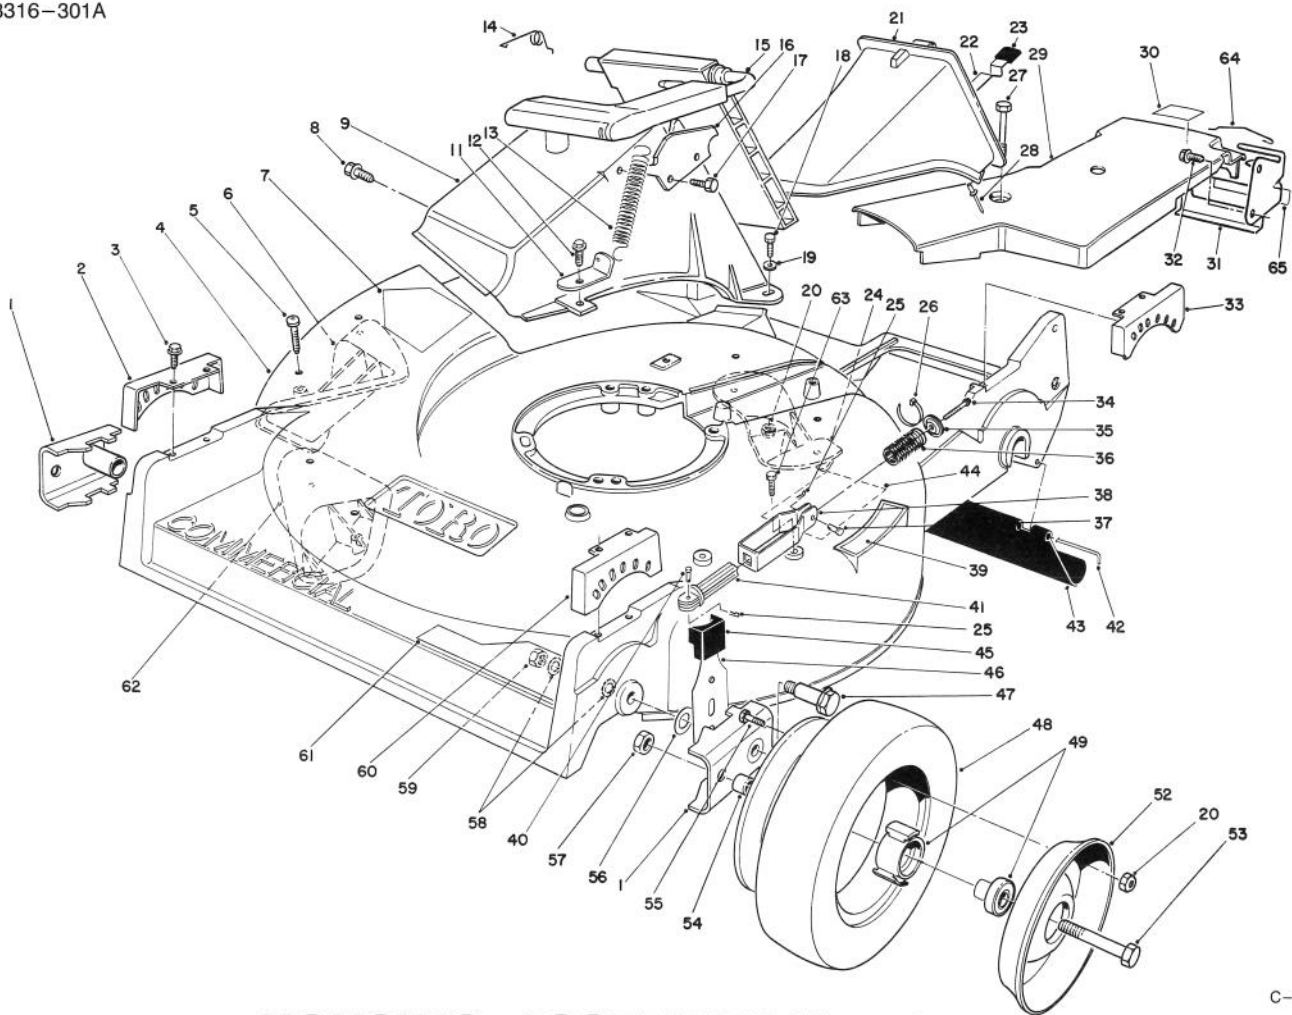

MODEL NO. 22151-490001-
590001 & UP

PARTS
CATALOG

**PROLINE 21"
RECYCLER® Mower**

ONLY COPY
DO NOT REMOVE

HOUSING ASSEMBLY

C-1135

Ref. No.	Part No.	Description	No. Used
1	61-8300	Pivot Arm Assembly	2
2	49-8770	Quadrant - Front R.H.	1
3	49-2040	Screw - Thread Forming	8
4	14-9479	Housing - Commercial (Incl. Ref. #5-7, 24, 44, & 62 pg. 1-2) (Incl. Ref. #28 pg. 4)	1
5	32144-111	Screw - Pan Hd.	6
6	92-1730	Kicker	1
7	43-8480	Decal - Danger	1
8	46-6810	Screw - Thread Forming	1
9	82-9150	Chute - Discharge	1
11	71-9350	Bracket - Spring	1
12	46-6811	Screw - Thread Forming	1
13	76-4660	Spring	1
14	80-3770	Retainer - Door	1
15	77-0200	Door Assembly	1

C-1135

HOUSING ASSEMBLY (Continued)

Ref. No.	Part No.	Description	No. Used
32	32144-70	Screw - Thread Forming	1
33	49-8740	Quadrant - Rear L.H.	1
*	49-8750	Quadrant - Rear R.H.	1
34	46-7040	Screw - Hex Hd. Cap	1
35	65-5280	Retainer - Spring	1
36	84-9100	Spring - BBC	1
37	84-9040	Pin - Cable	1
38	84-8880	Bracket - Spring	1
39	46-7370	Decal - Step Pad	1
40	84-9050	Pin - Spring Guide	1
41	84-8870	Guide - Spring	1
42	33-3208	Rod - Shield	1
43	44-0580	Shield - Rear Safety	1
44	71-9370	Decal - Danger Covers	1
45	25-7740	Knob - Arm	2
46	66-7560	Spring Arm Ass'y - Front	2
47	27-6232	Screw - Pivot	2
48	53-7740	Tire	2

Ref. No.	Part No.	Description	No. Used
49	92-8905	Hub Ass'y	2
52	53-7780	Plate - Wheel Half	4
53	323-12	Screw - Hex Hd. Cap	2
54	52-2480	Spacer - Wheel	2
55	321-2	Screw - Hex Hd. Cap	8
56	257-3	Washer - Pivot	2
57	32152-2	Nut - Lock	2
58	40-1940	Washer - Hardened	4
59	3296-6	Nut - Lock	2
60	49-8760	Quadrant - Front L.H.	1
61	92-1796	Decal - Recycler	1
62	92-1720	Plate - Kicker	1
63	323-6	Screw - Hex Hd. Cap	2
64	46-7030	Retainer - Cable	1
65	74-1970	Decal - Traction Drive	1
*	92-6532	Wheel & Tire Assembly (Incl. Ref. #20, 48-49, 52, & 55)	2