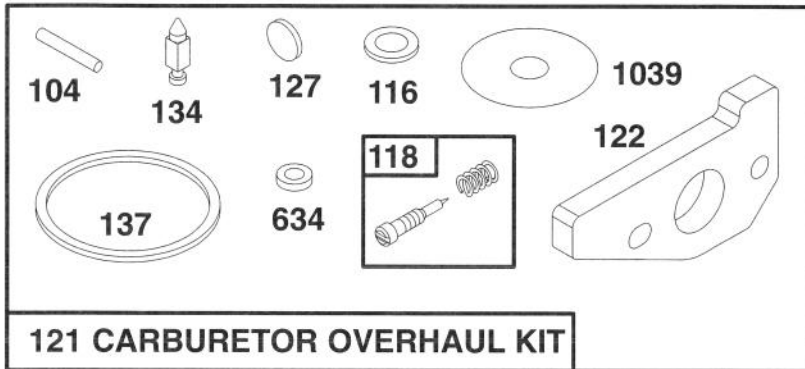

Assemblies include all parts shown in frames.

ENGINE GTS 150

Ref. No.	Part No.	Description	No. Used
★3	77-9060	Seal-Oil	1
★7	77-7740	Gasket-Cylinder Head	1
★9	77-9440	Gasket-Breather	1
★9A	77-7410	Gasket-Breather	1
★12	77-7550	Gasket-Engine Base	1
★20	77-7570	Seal-Oil	1
●104	77-8180	Pin-Float Hinge	1
●●116	77-8210	Sealing-Gasket	1
★116A	77-7660	O-Ring	1
●118	77-8230	Valve & Spring-Needle	1
121	77-8920	Overhaul Kit-Carburetor	1
●122	77-7820	Adapter Assy.	1
●127	77-8100	Plug-Welch	1
●134	77-8110	Valve-Inlet (Includes Seat)	1

Ref. No.	Part No.	Description	No. Used
●●137	77-8200	Gasket-Float Bowl	1
★163	77-7960	Gasket-Air Cleaner	1
358	77-8900	Gasket Set	1
★524	77-7270	Seal-O Ring	1
●634	77-8150	Washer-Seal	1
★842	77-7300	Seal-O Ring	1
★868	77-7890	Seal Assy.-Valve	1
★868A	77-7900	Seal-Valve	1
★883	77-7760	Gasket-Exhaust	1
977	77-8930	Carburetor Gasket Set	1
★1022	77-7320	Gasket-Rocker Cover	1
●1039	77-7250	Limiters-Float	1

● Included in Carburetor Overhaul Kit-Part No. 493917.
★ Included in Carburetor Gasket Set-Part No. 490937.

★ Included in Gasket Set-Part No. 493783.