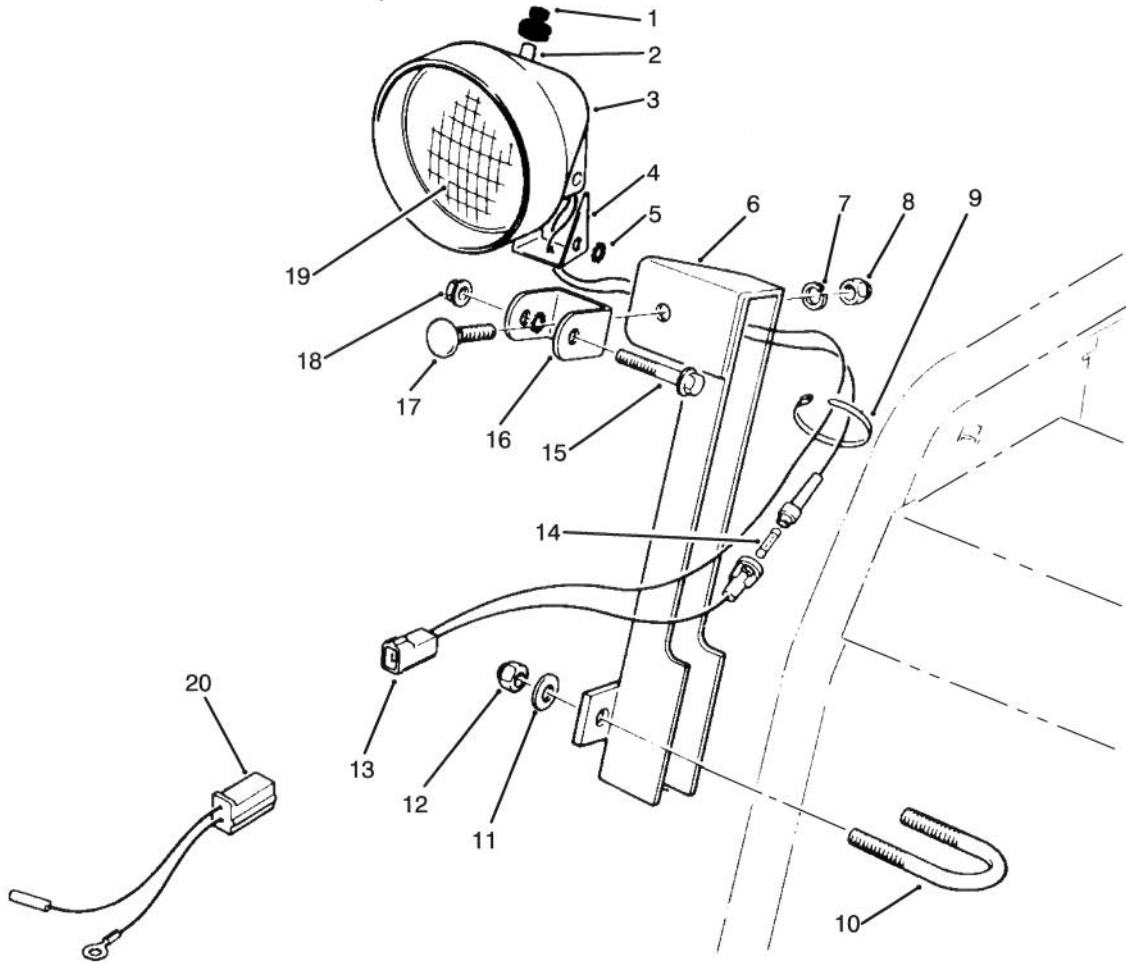

PART NO. 66-7940	PARTS CATALOG
LIGHT KIT	

C-0071

LIGHT ASSEMBLY

Ref. No.	Part No.	Description	No. Used	Ref. No.	Part No.	Description	No. Used
1	218-473	Boot - Switch	1	12	3296-29	Nut - Lock	2
2	218-553	Switch Assembly	1	13	54-9810	Wire Assembly	1
3	218-552	Bucket - Headlamp	1	†14		Fuse - 7-1/2 Amp.	1
4	218-554	Bracket	1	15	322-13	Screw - Hex. Flange Hd.	1
5	3255-8	Washer - Lock	2	16	218-556	Bracket - U	1
6	68-7110	Mount - Lamp	1	17	3231-2	Bolt - Carriage	1
7	3253-21	Washer - Lock	1	18	32128-35	Nut - Flange Lock	1
8	3217-7	Nut - Hex.	1	19	218-16	Bulb - Sealed Beam	1
9	3290-378	Tie Wrap	2	20	54-9810	Wire Assembly	1
10	68-7140	Bolt - U	1	*	54-9871	Headlamp Assembly (Incl. Ref. #1-5, 7-8 & 13-19)	1
11	3256-23	Washer - Flat	2				