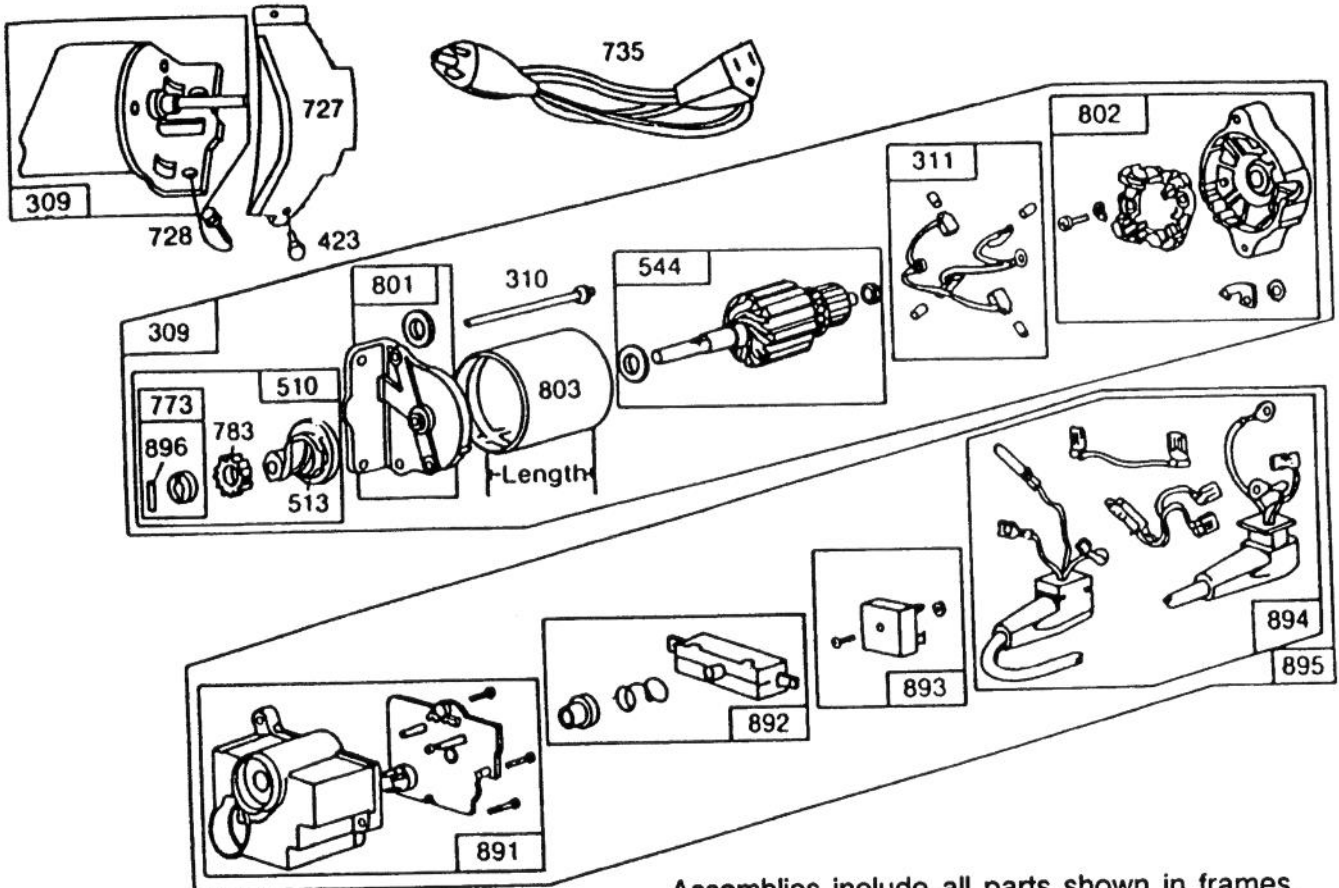

**PART NO 37-4630**      **PARTS CATALOG**

---

**110V ELECTRIC STARTER KIT**  
**1132 SNOWTHROWER**

Assemblies include all parts shown in frames.

C-1703

Ref. No.	Part No.	Description	No. Used
309	396505	Motor & Drive Assembly	1
310	93934	Thru Bolt Assembly	2
311	393612	Brush Assembly	1
423	93984	Screw	1
510	391461	Drive Assembly (Incl. Ref. #513, 773, 783 & 896)	1
513	391135	Clutch Assembly	1
544	393607	Armature Assembly	1
727	395405	Cover - Starter (Includes Mounting Screws)	1
728	93535	Screw	1
735	390966	Cord - Starter	1
773	391462	Retainer (Incl. Ref. #896)	1

Ref. No.	Part No.	Description	No. Used
783	280104	Gear	1
801	394398	Drive End Cap Assembly	1
802	491192	Commutator End Cap Assy.	1
803	491008	Housing Assembly	1
891	393705	Housing Group	1
892	393708	Switch Group	1
893	393707	Rectifier Group	1
894	393706	Lead Group	1
895	393486	Control Group	1
896	93754	Roll Pin	1
*†	38-0070	Bracket - Switch	1
*†	3296-2	Nut - Lock	3
*†	3252-6	Screw - Cap Socket Hd.	3