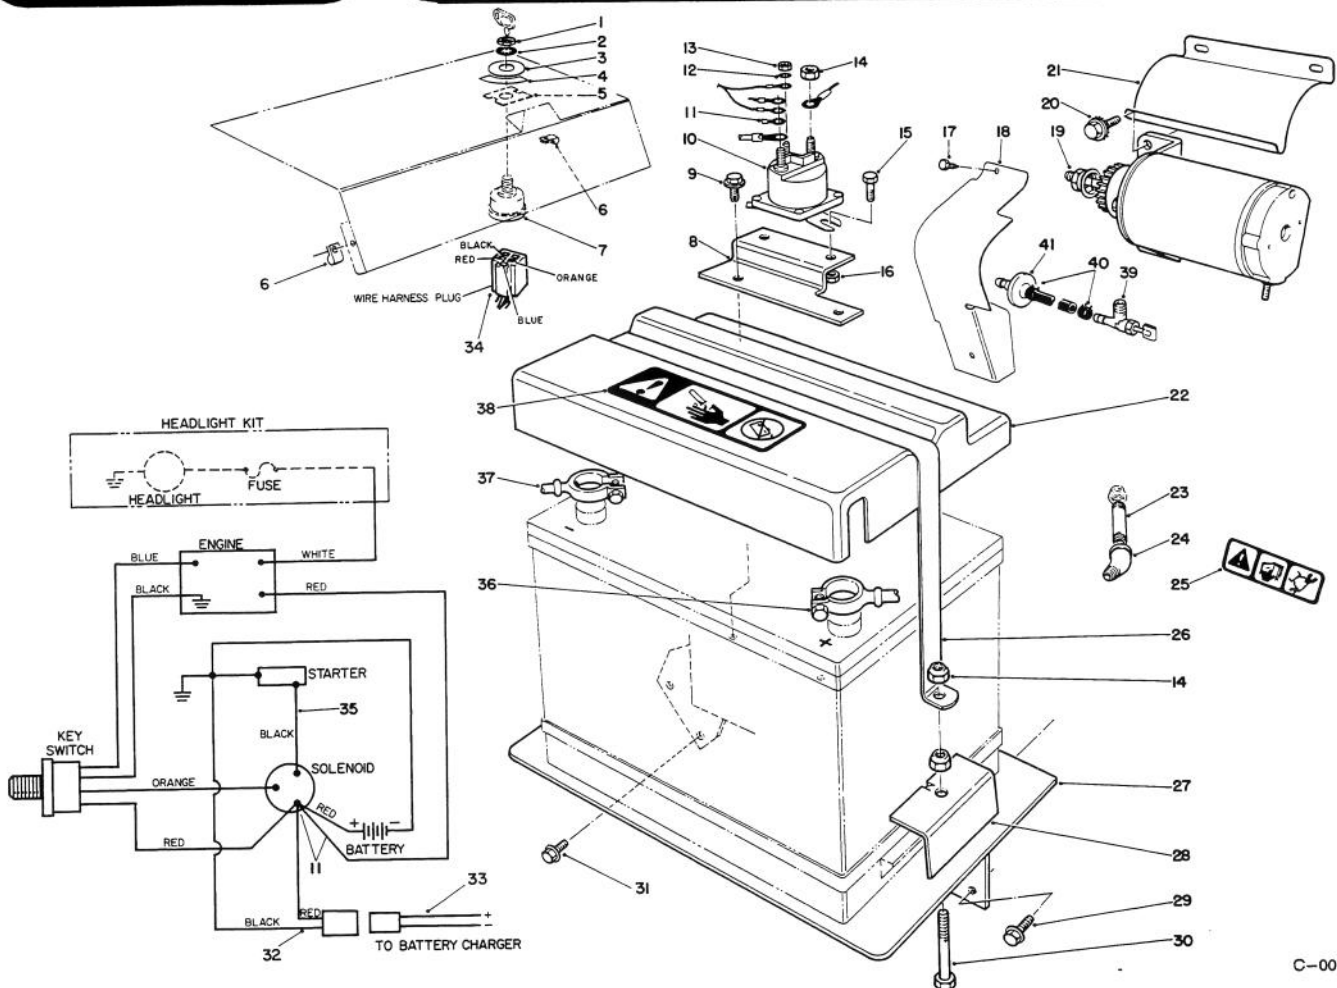

TORO[®]

PART NO. 66-7700

**PARTS
CATALOG****12V ELECTRIC STARTER KIT
1132 SNOWTHROWER**

C-0073

12V ELECTRIC STARTER KIT

Ref. No.	Part No.	Description	No. Used
1	218-461	Nut	1
2	3254-5	Washer - Lock	1
3	66-7690	Washer	1
4	66-7660	Decal	1
5	66-7680	Adapter - Switch	1
6	2412-101	Clip - Wire	2
7	23-0660	Switch - Starter (Incl. Ref.#1-2)	1
8	66-7630	Plate - Solenoid	1
9	32144-10	Screw	2
10	6-1600	Solenoid	1
11	218-575	Terminal	1
12	3254-1	Washer - Lock	1
13	3219-14	Nut	1
14	3296-29	Nut	6
15	321-2	Screw - Hex. Hd.	2
16	3296-42	Nut	2

Ref. No.	Part No.	Description	No. Used
†17	934984	Screw	2
†18	280265	Shield - Pinion	1
†19	490420	Starter Motor Ass'y	1
†20	93535	Screw	2
†21	222592	Shield - Dip	1
22	22-8900	Cover - Battery	1
23	289-36	Nipple - Pipe	1
24	2811-3	Fitting - 45°	1
25	63-3470	Decal - Warning	1
26	22-8850	Strap - Battery	1
27	66-7600	Plate - Mounting	1
28	22-8870	Hold Down	2
29	3234-17	Screw	2
30	322-11	Screw	2
31	3234-5	Screw	2
32	29-7830	Wire Assembly	1
33	29-7820	Wire Assembly	1