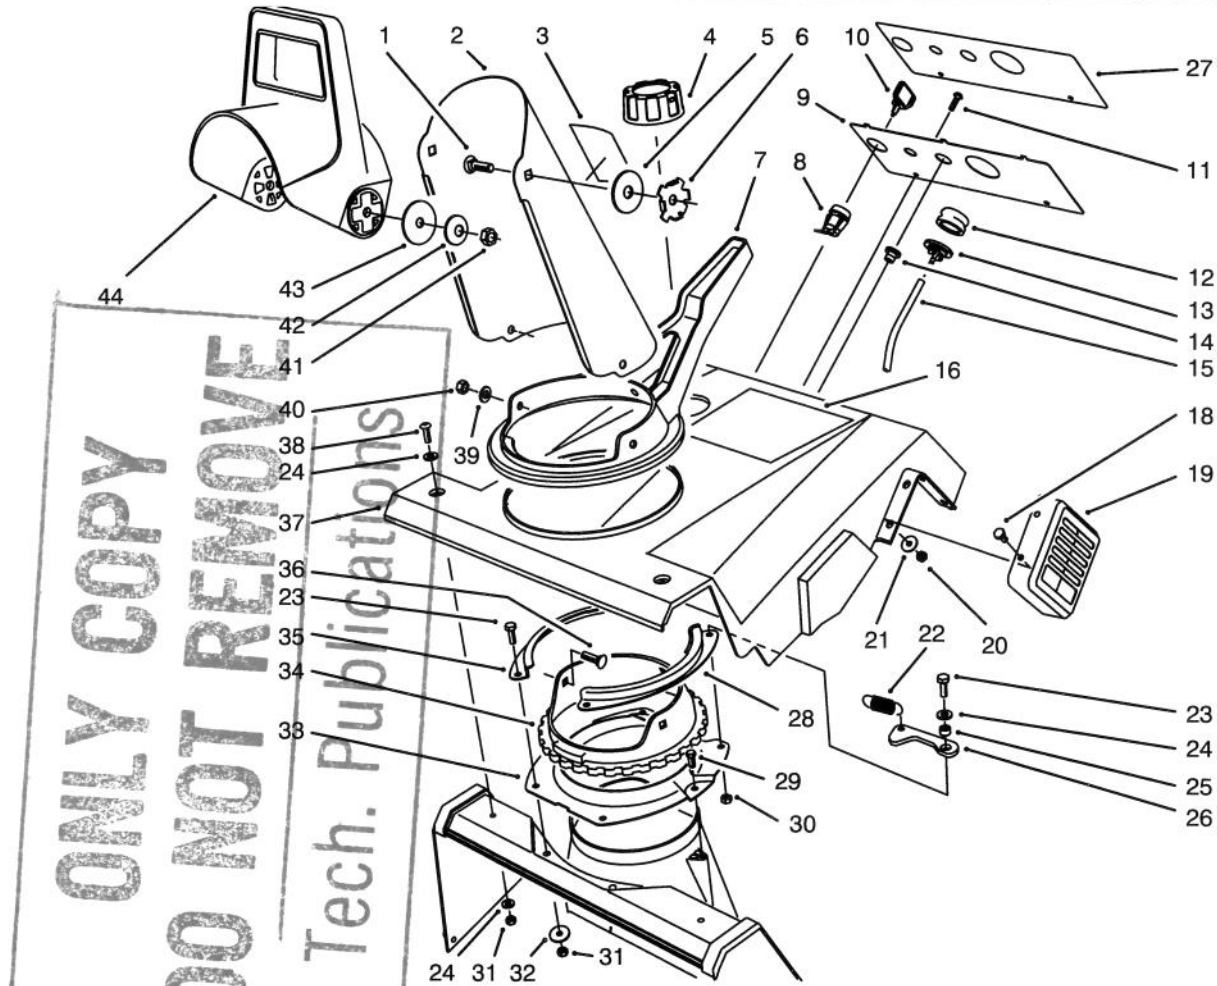

MODEL NO. 38190-490001 & UP
 MODEL NO. 38191-490001 & UP

**PARTS
 CATALOG**

**CCR 1000™
 Snowthrower**

UPPER SHROUD ASSEMBLY

C-1740

Ref. No.	Part No.	Description	No. Used
1	3230-22	Bolt - Carriage	2
2	60-8690	Chute	1
3	63-3740	Decal - Danger (Model No. 38190)	1
*	53-7660	Decal - Danger (Model No. 38191)	1
4	55-3573	Gas Cap Assembly	1
5	20-4320	Washer - Rubber	2
6	55-8950	Plate - Friction	2
7	71-4940	Handle - Chute	1
8	40-5940	Switch - On-Off	1
9	71-5240	Panel - Control	1
10	63-8360	Key - Ignition	1
11	32144-53	Screw - Slotted Flange Hd.	2
12	66-7460	Bulb - Primer	1
13	44-2750	Body - Primer	1

Ref. No.	Part No.	Description	No. Used
14	23-7470	Guide - Rope	1
15	44-3173	Hose - Primer	1
16	71-5490	Decal - Shroud	1
18	3290-359	Screw - Cap Hex. Hd.	4
19	71-5340	Guard - Muffler	1
20	3296-2	Nut - Lock	4
21	3256-61	Washer - Flat	4
22	71-5590	Spring - Extension	1
23	321-4	Screw - Cap Hex. Hd.	4
24	3256-22	Washer - Flat	5
25	55-9370	Spacer - Detent Arm	1
26	80-4610	Arm - Detent	1
27	88-1020	Decal - Control Panel (Model No. 38190)	1
*	88-1040	Decal - Control Panel (Model No. 38191)	1

*Not Illustrated

C-1740

UPPER SHROUD ASSEMBLY (Continued)

Ref. No.	Part No.	Description	No. Used
28	71-4980	Retainer - Chute Ring L.H.	1
29	46-8092	Screw - Hex. Flange Hd.	2
30	3296-56	Nut - Lock	1
31	3296-42	Nut - Lock	4
32	3256-22	Washer - Flat	2
33	55-8921	Support - Chute Ring	1
34	71-4950	Ring - Chute	1
35	71-4990	Retainer - Chute Ring R.H.	1
36	3230-16	Bolt - Carriage	3