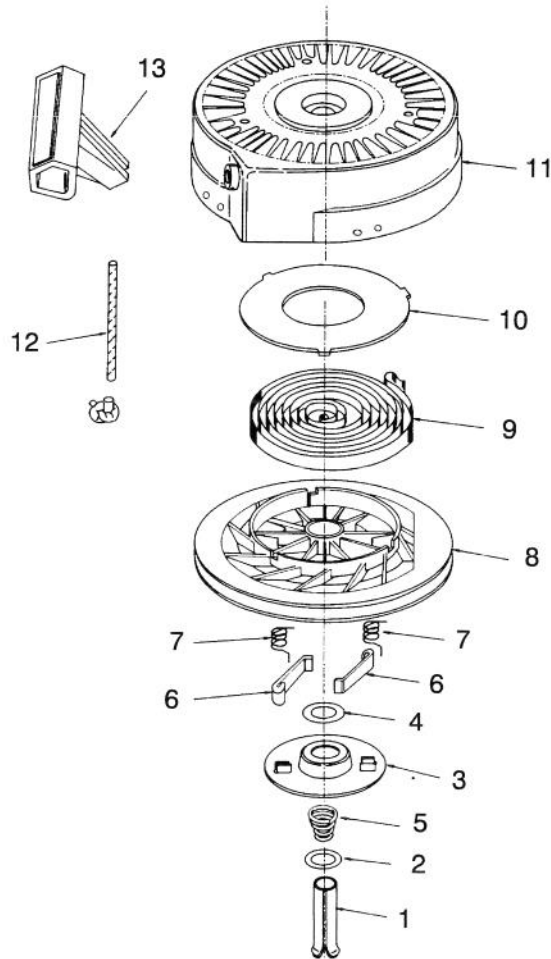

C-1750

RECOIL STARTER NO. 590652

Ref. No.	Part No.	Description	No. Used	Ref. No.	Part No.	Description	No. Used
1	590599A	Spring Pin (Incl. Ref. #4)	1	8	590645A	Pulley Assembly (Incl. Ref. #9 & 10)	1
2	590600	Washer	1	9	590619	Rewind Spring	1
3	590615	Retainer	1	10	590620	Spring Cover	1
4	590601	Washer	1	11	590643	Starter Housing Assembly	1
5	590598	Brake Spring	1	12	590535	Starter Rope	1
6	590616	Starter Dog	2	13	590452	Starter Handle	1
7	590617	Dog Spring	2