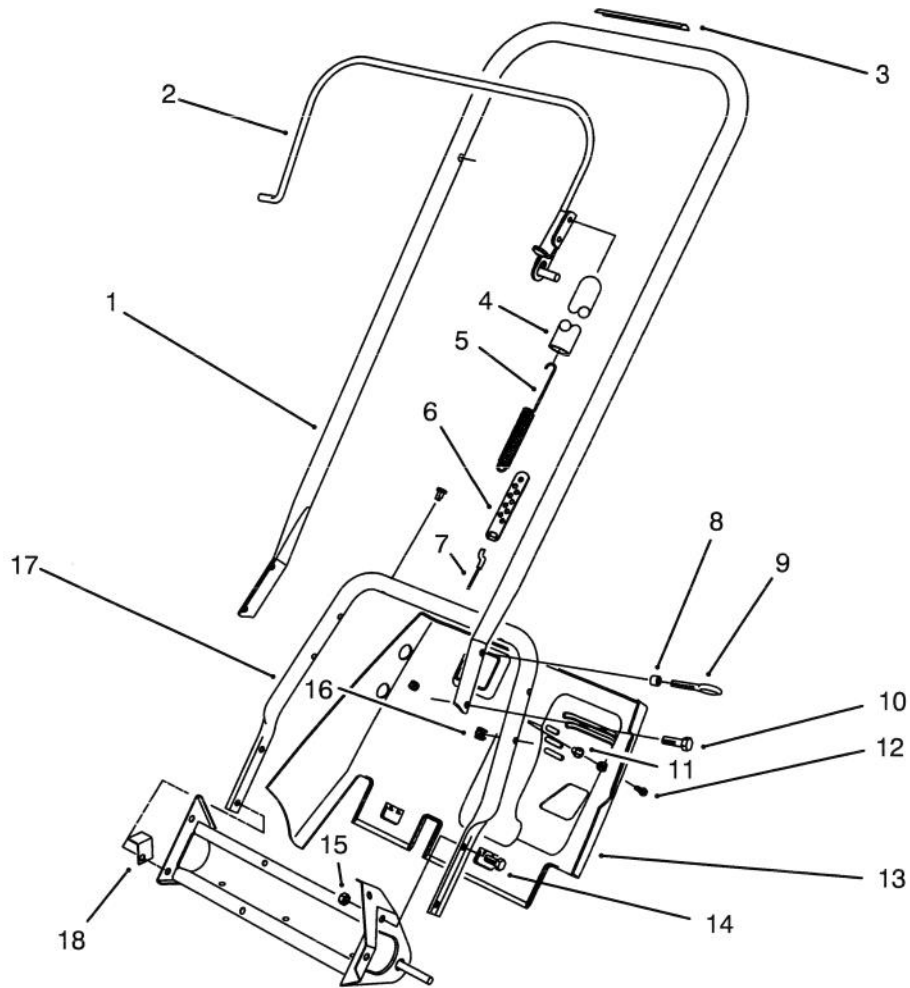

C-1743

HANDLE ASSEMBLY

Ref. No.	Part No.	Description	No. Used	Ref. No.	Part No.	Description	No. Used
1	71-5090	Handle - Upper	1	9	3299-1	Bolt - Eye	1
2	71-5120	Bail Assembly	1	10	32105-11	Screw - Cap Hex. Hd.	3
3	66-6870	Decal - Rotor Drive	1	11	3290-486	Nut - Push	5
*	60-9470	Decal - Rotor Drive (Model No. 38191)	1	12	32144-53	Screw - Thread Forming	3
4	71-5530	Cover - Spring	1	13	71-5041	Shroud - Lower	1
5	71-5480	Spring - Extension	1	14	322-3	Screw - Cap Hex. Hd.	2
6	71-5330	Adjuster - Cable	1	15	3296-29	Nut - Lock	2
7	55-9322	Cable - Clutch	1	16	3290-225	Nut - Speed	4
8	55-9370	Spacer	1	17	71-5370	Handle - Lower	1
				18	71-5600	Bracket - Shroud	1

*Not Illustrated