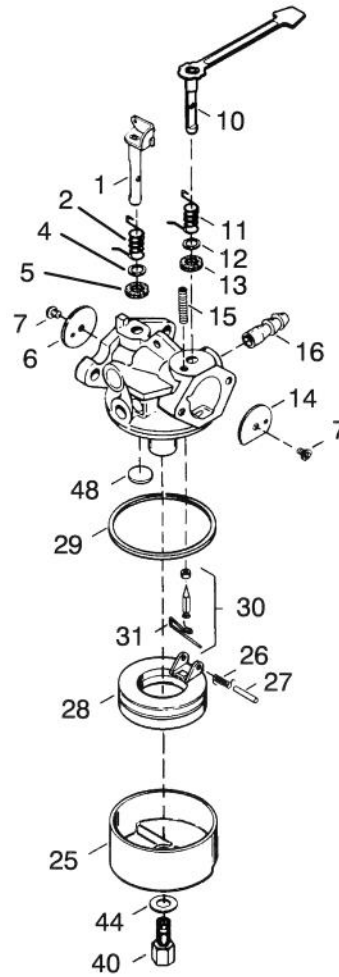

†Obtain from your local Tecumseh Dealer.

C-1743

HANDLE ASSEMBLY

Ref. No.	Part No.	Description	No. Used	Ref. No.	Part No.	Description	No. Used
1	71-5090	Handle - Upper	1	9	3299-1	Bolt - Eye	1
2	71-5120	Bail Assembly	1	10	32105-11	Screw - Cap Hex. Hd.	3
3	66-6870	Decal - Rotor Drive	1	11	3290-486	Nut - Push	5
*	60-9470	Decal - Rotor Drive (Model No. 38191)	1	12	32144-53	Screw - Thread Forming	3
4	71-5530	Cover - Spring	1	13	71-5041	Shroud - Lower	1
5	71-5480	Spring - Extension	1	14	322-3	Screw - Cap Hex. Hd.	2
6	71-5330	Adjuster - Cable	1	15	3296-29	Nut - Lock	2
7	55-9322	Cable - Clutch	1	16	3290-225	Nut - Speed	4
8	55-9370	Spacer	1	17	71-5370	Handle - Lower	1
				18	71-5600	Bracket - Shroud	1

*Not Illustrated

C-1748

CARBURETOR NO. 632641

Ref. No.	Part No.	Description	No. Used	Ref. No.	Part No.	Description	No. Used
1	632166	Throttle Shaft & Lever Ass'y	1	26	632386	Float Dampening Spring	1
2	632169	Throttle Return Spring	1	27	631024	Float shaft	1
4	6311844	Dust Seat Washer	1	28	632019	Float	1
5	631183	Dust Seat (Throttle)	1	29	631028	Float Bowl "O" Ring	1
6	631621	Throttle Shutter	1	30	631021	Inlet Needle, Seat & Clip (Incl. Ref. #31)	1
7	650506	Shutter Screw	2	31	631022	Spring Clip	1
10	632553	Choke shaft & Lever Ass'y	1	40	632385	High Speed Bowl Nut	1
14	631815	Choke Shutter	1	44	631334	Bowl Nut Washer	1
15	630735	Choke Positioning Spring	1	48	631027	Welch Plug	1
16	632164	Fuel Fitting	1				
25	631700	Float Bowl	1				