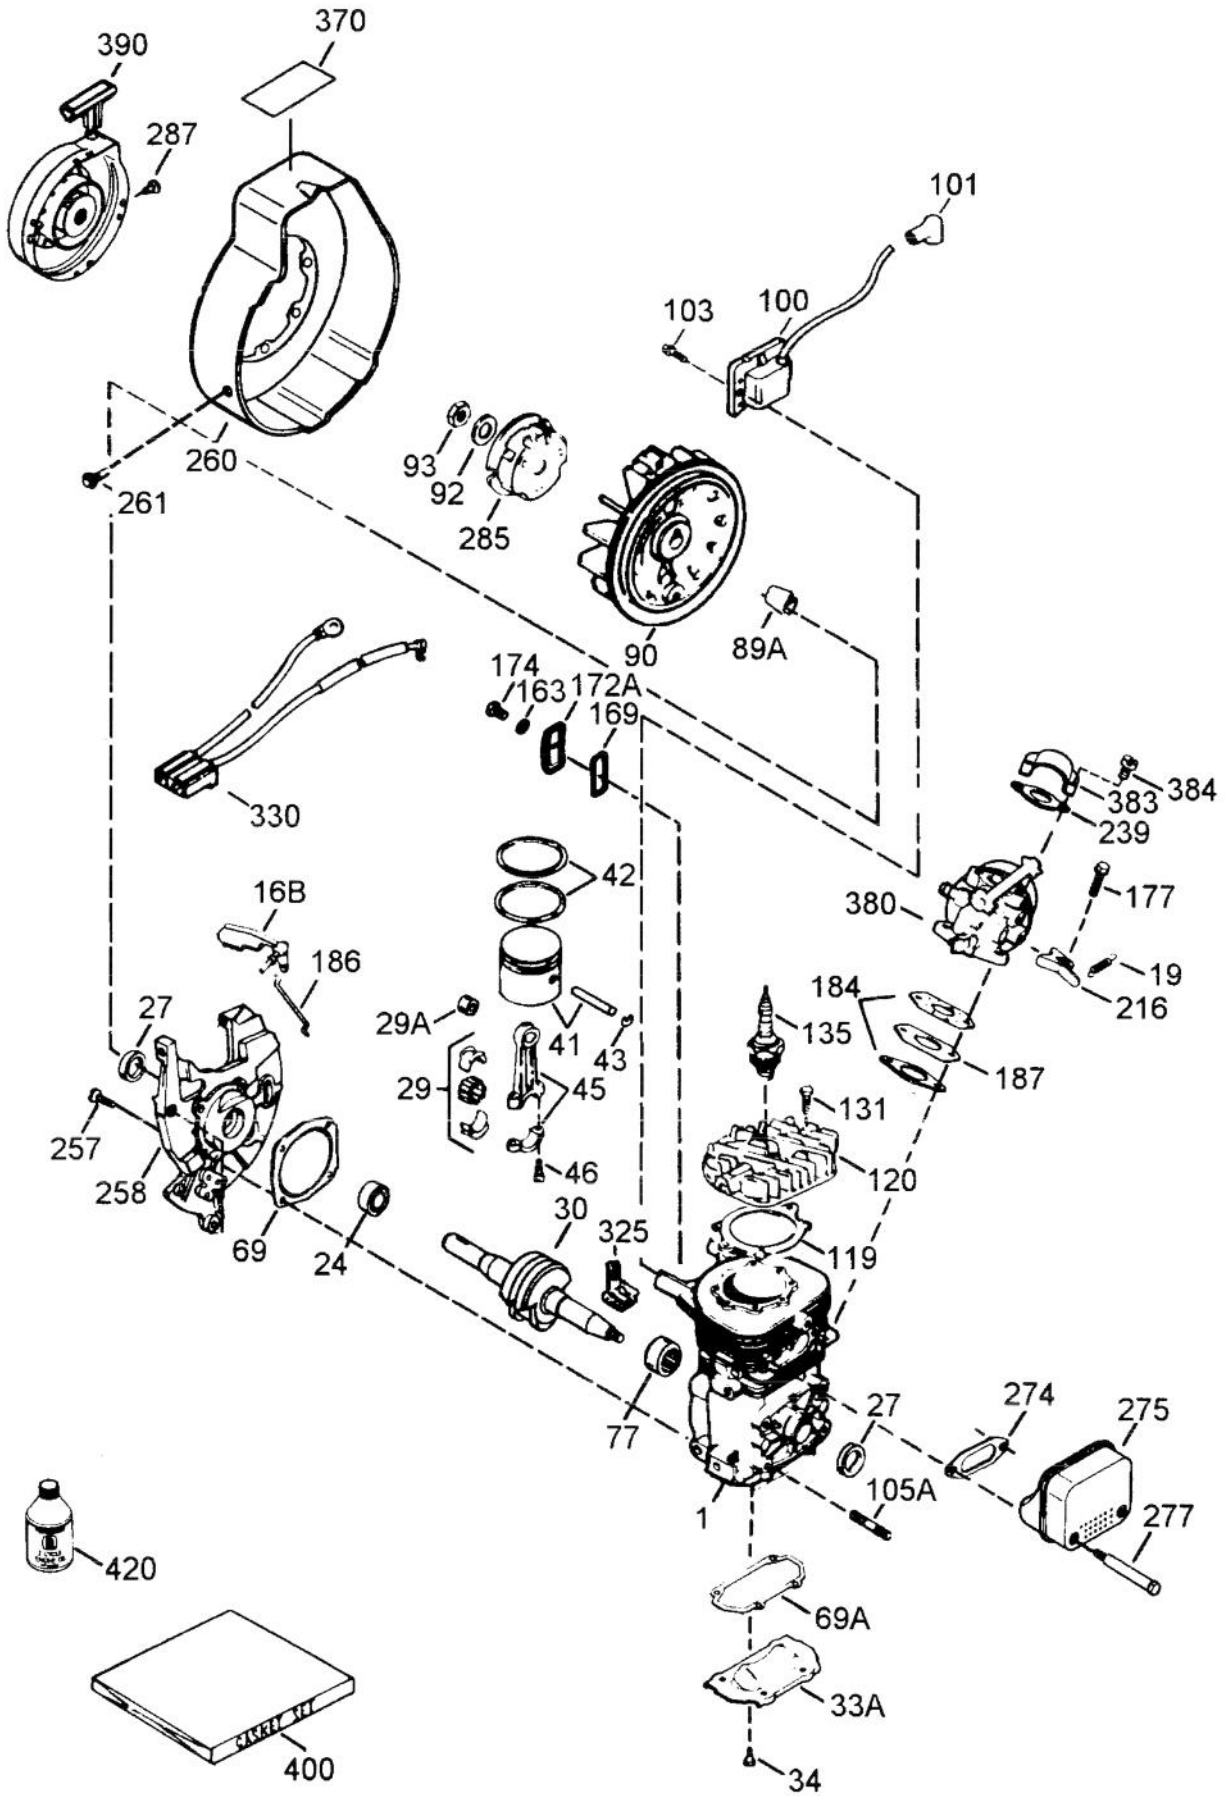

ENGINE TECUMSEH MODEL NO. HSK600 TYPE 1659-S (Model No. 38190 Only)

ENGINE TECUMSEH MODEL NO. HSK600 TYPE 1659-S (Model No. 38190 Only) (Continued)

Ref. No.	Part No.	Description	No. Used	Ref. No.	Part No.	Description	No. Used
1		Cylinder (Order Short Block if Replacement is Needed)	1	131	650477	Screw, Torx T-30	5
16B	490291A	Air Vane	1	135	611049	Resistor Spark Plug	1
19	570707	Extension Spring	1	163	650838	Washer	1
24	530110	Ball Bearing	1	*169	510325A	Cover Plate Gasket	1
27	510319	Oil Seal	2	172A	570708	Compression Release Cover	1
29	530150	Needle Bearing & Liner Set (37 Needles)	1	174	650579	Screw, Torx T-25	1
29A	530104A	Cartridge Bearing	1	177	650959	Screw	2
30	290602	Crankshaft	1	*184	510326A	Carburetor Gasket	2
33A	570644	Cover Plate	1	186	490322	Governor Link	1
34	650579	Screw, Torx T-25	4	187	570438A	Spacer	1
41	310283A	Piston & Pin Assembly	1	216	570645	R.P.M. Adjusting Lever	1
42	310190	Ring Set	2	239	35815	Air Cleaner Gasket	1
43	310167	Piston Pin Retaining Ring	2	257	650911	Screw, Torx T-30	4
45	310235B	Connecting Rod Ass'y (Incl. Ref. #29, 29A, & 46)	1	258	350396	Blower Housing Base (Incl. Ref. #27)	1
46	650633	Connecting Rod Bolt	4	260	350445	Blower Housing	1
*69	510292A	Cylinder Cover Gasket	1	261	650737	Screw	4
*69A	510323A	Cover Plate Gasket	1	*274	510346A	Exhaust Gasket	1
77	530105	Cartridge Bearing	1	275	390330	Muffler (Incl. Ref. #274 & 277)	1
89A	611032	Adapter Sleeve	1	277	650869	Screw	2
90	611112	Flywheel	1	285	590551	Starter Cup	1
92	650815	Belleville Washer	1	287	650926	Screw	3
93	650390	Flywheel Nut	1	325	29443	Wire Clip	1
100	34443A	Solid State Ignition (Incl. Ref. #101)	1	330	611153	Wire Harness	1
101	610118	Spark Plug Cover	1	370	35977	Instruction Decal	1
103	650814	Screw, Torx T-15	2	380	632641	Carburetor (Incl. Ref. #184)	1
105A	650796	Stud	4	383	570434	Spit Cup	1
*119	510274A	Cylinder Head Gasket	1	384	650229	Screw, Torx T-25	2
120	250240B	Cylinder Head	1	390	590625	Rewind Starter	1
				400	510324B	Gasket Set	1
				420	730227A	2-Cycle Oil (8 oz.)	1

*Included in Gasket Set No. 510324B.