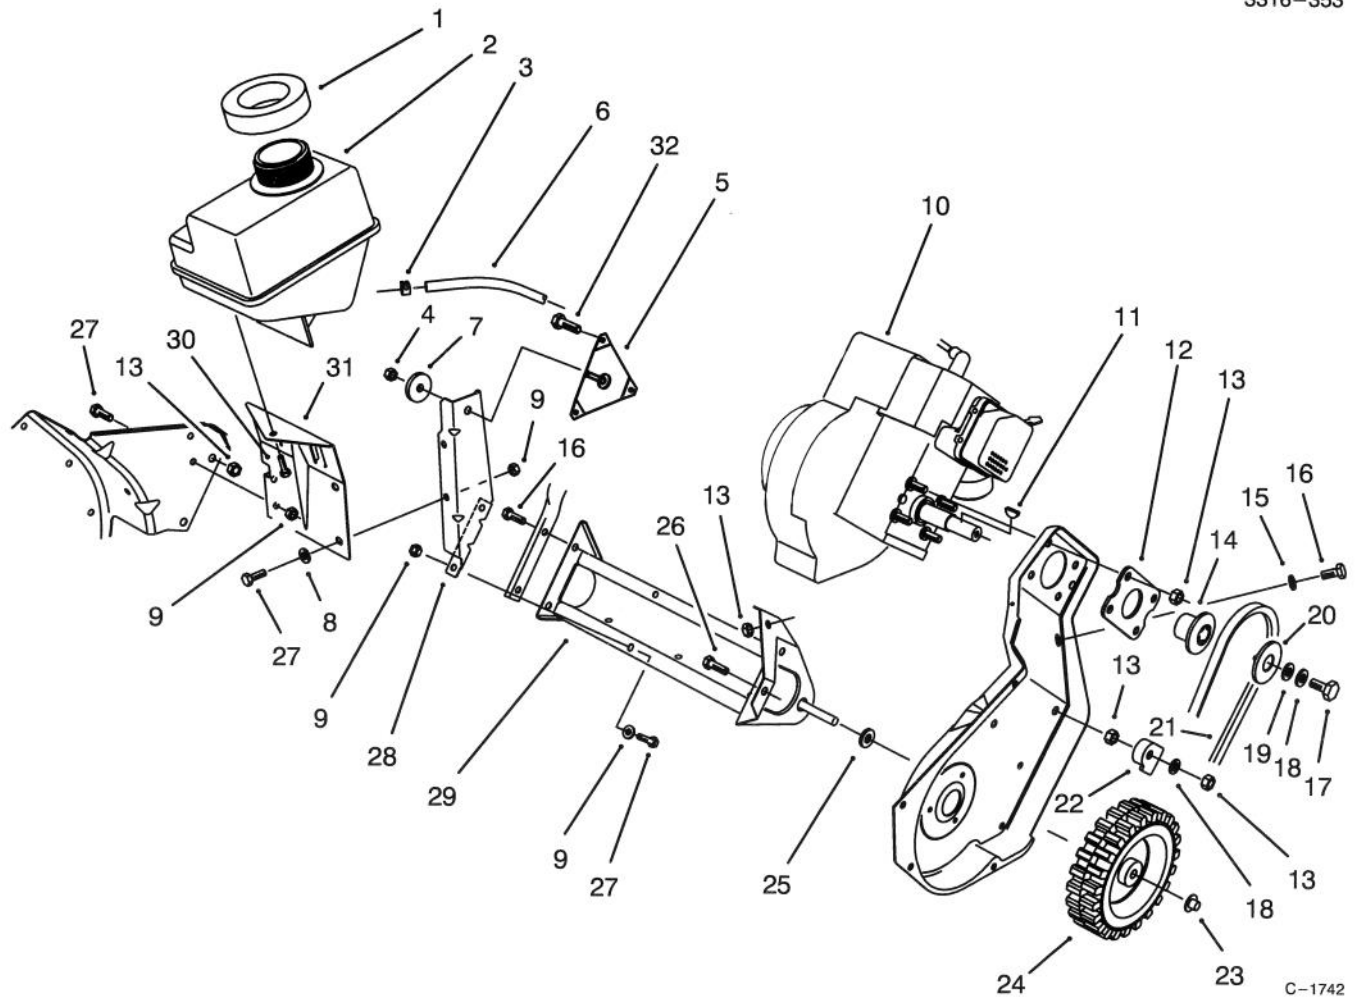

C-1742

ENGINE & FRAME ASSEMBLY

Ref. No.	Part No.	Description	No. Used
1	55-9310	Seal - Fuel Tank	1
2	71-5020	Tank - Fuel	1
3	2412-86	Clamp - Hose	2
4	3296-16	Nut - Lock	1
5	92-6012	Bracket - & Stud Assembly	1
6	49-2482	Hose - Fuel	1
7	71-5320	Washer - Engine Support	1
8	3256-22	Washer - Flat	4
9	3296-42	Nut - Lock	6
†10		Engine (Model No. 38190 - Tec. No. HSK600-1659S) (Model No. 38191 - Tec. No. HSK600-1671S)	1
11	3257-3	Key - Woodruff	1
12	71-5290	Plate - Engine	1
13	3296-29	Nut - Lock	9
14	71-5050	Hub - Sheave	1

Ref. No.	Part No.	Description	No. Used
15	3256-23	Washer - Flat	1
16	322-3	Screw - Cap Hex. Hd.	3
17	3235-6	Screw - Locking Hex. Hd.	1
18	3290-456	Washer - Belleville	1
19	3256-71	Washer - Flat	2
20	71-5060	Cap - Sheave	1
21	71-5381	Belt - Drive	1
22	84-5610	Guide - Cable	1
23	3290-320	Nut - Push	2
24	23-3250	Wheel	2
25	71-5440	Spacer - Wheel	2
26	322-5	Screw - Cap Hex. Hd.	1
27	321-4	Screw - Cap Hex. Hd.	6
28	71-5210	Support - Engine	1
29	71-5200	Frame Assembly	1
30	32144-53	Screw - Thread Forming	1
31	71-5220	Bracket - Fuel Tank	1
32	92-6019	Screw - Thr'd Form.	3

†Obtain from your local Tecumseh Dealer.