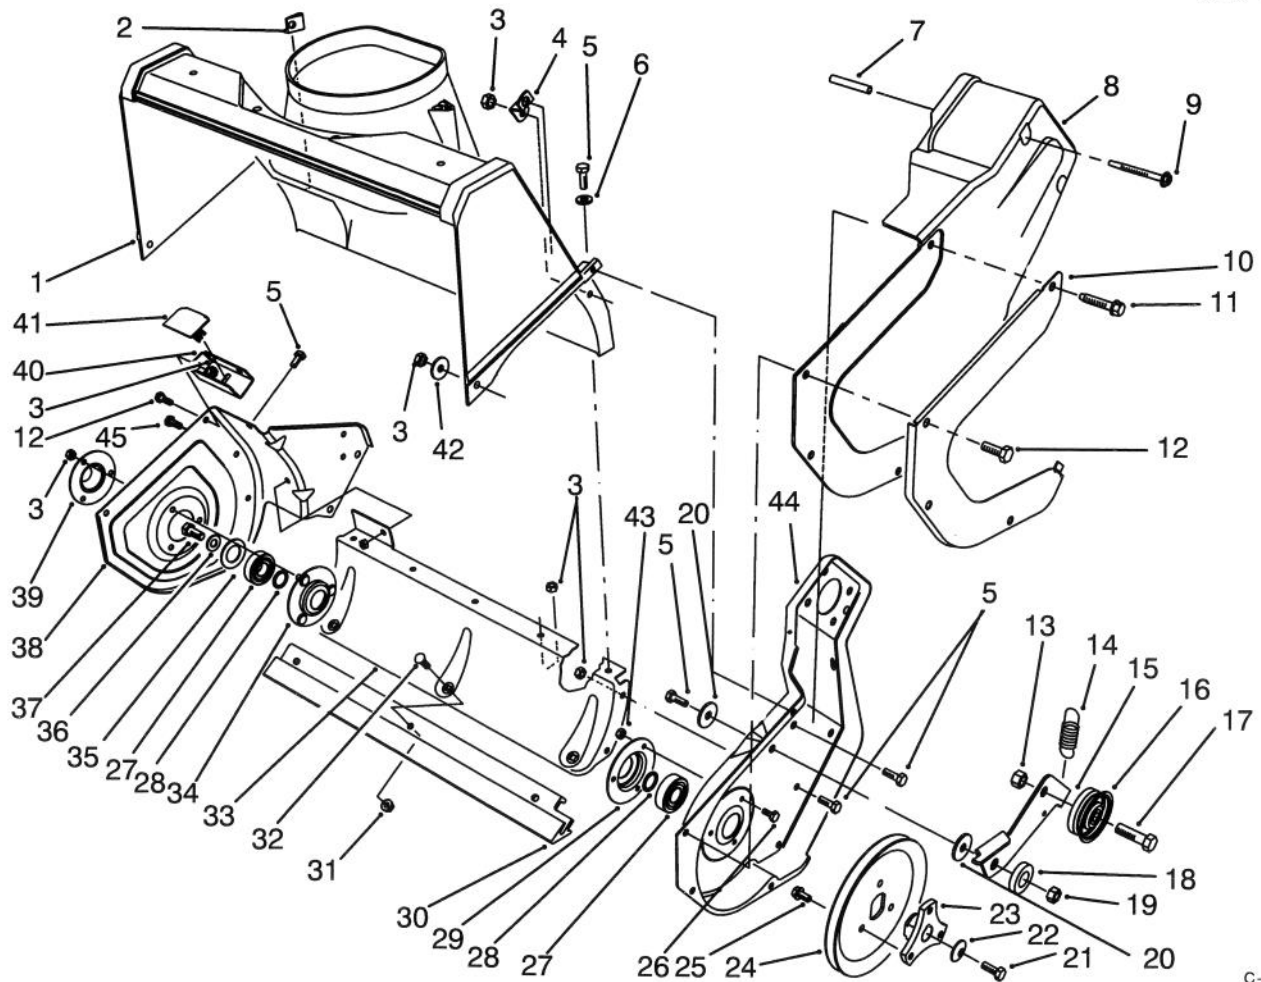

MODEL NO. 38190-490001 & UP
 MODEL NO. 38191-490001 & UP

**PARTS
 CATALOG**

**CCR 1000™
 Snowthrower**

UPPER SHROUD ASSEMBLY

C-1740

Ref. No.	Part No.	Description	No. Used
1	3230-22	Bolt - Carriage	2
2	60-8690	Chute	1
3	63-3740	Decal - Danger (Model No. 38190)	1
*	53-7660	Decal - Danger (Model No. 38191)	1
4	55-3573	Gas Cap Assembly	1
5	20-4320	Washer - Rubber	2
6	55-8950	Plate - Friction	2
7	71-4940	Handle - Chute	1
8	40-5940	Switch - On-Off	1
9	71-5240	Panel - Control	1
10	63-8360	Key - Ignition	1
11	32144-53	Screw - Slotted Flange Hd.	2
12	66-7460	Bulb - Primer	1
13	44-2750	Body - Primer	1

*Not Illustrated

C-1740

UPPER SHROUD ASSEMBLY (Continued)

Ref. No.	Part No.	Description	No. Used
28	71-4980	Retainer - Chute Ring L.H.	1
29	46-8092	Screw - Hex. Flange Hd.	2
30	3296-56	Nut - Lock	1
31	3296-42	Nut - Lock	4
32	3256-22	Washer - Flat	2
33	55-8921	Support - Chute Ring	1
34	71-4950	Ring - Chute	1
35	71-4990	Retainer - Chute Ring R.H.	1
36	3230-16	Bolt - Carriage	3

Ref. No.	Part No.	Description	No. Used
37	80-4810	Shroud - Upper	1
38	3250-32	Screw - Pan Hd.	2
39	3256-70	Washer - Flat	3
40	32149-1	Nut - Keps	3
41	3296-29	Nut - Lock	2
42	3290-456	Washer - Belleville	2
43	3256-68	Washer - Flat	2
44	56-2680	Deflector - Discharge	1

C-1741

ROTOR HOUSING ASSEMBLY

Ref. No.	Part No.	Description	No. Used
1	55-8700	Housing - Rotor	1
2	32115-14	Nut - U	1
3	3296-42	Nut - Lock	20
4	55-9430	Bracket - Z	1
5	321-4	Screw - Cap Hex. Hd.	11
6	3256-22	Washer - Flat	5
7	57-3830	Tube	2
8	71-5030	Cover - Drive	1
9	71-5350	Screw - Thread Forming	2
10	71-5150	Guard - Drive Cover	1
11	36-3860	Screw - Special	1
12	32105-15	Screw - Hex. Flange Hd.	7
13	3296-39	Nut - Lock	1
14	71-5470	Spring - Brake	1
15	71-5160	Arm - Brake	1
16	71-5260	Pulley - Idler	1
17	323-44	Screw - Cap Hex. Hd.	1
18	80-4620	Washer - Spacer	1
19	3296-56	Nut - Lock	1
20	3256-55	Washer	2
21	321-30	Screw - Cap Hex. Hd.	1
22	3290-456	Washer - Belleville	1
23	71-5070	Hub - Pulley	1