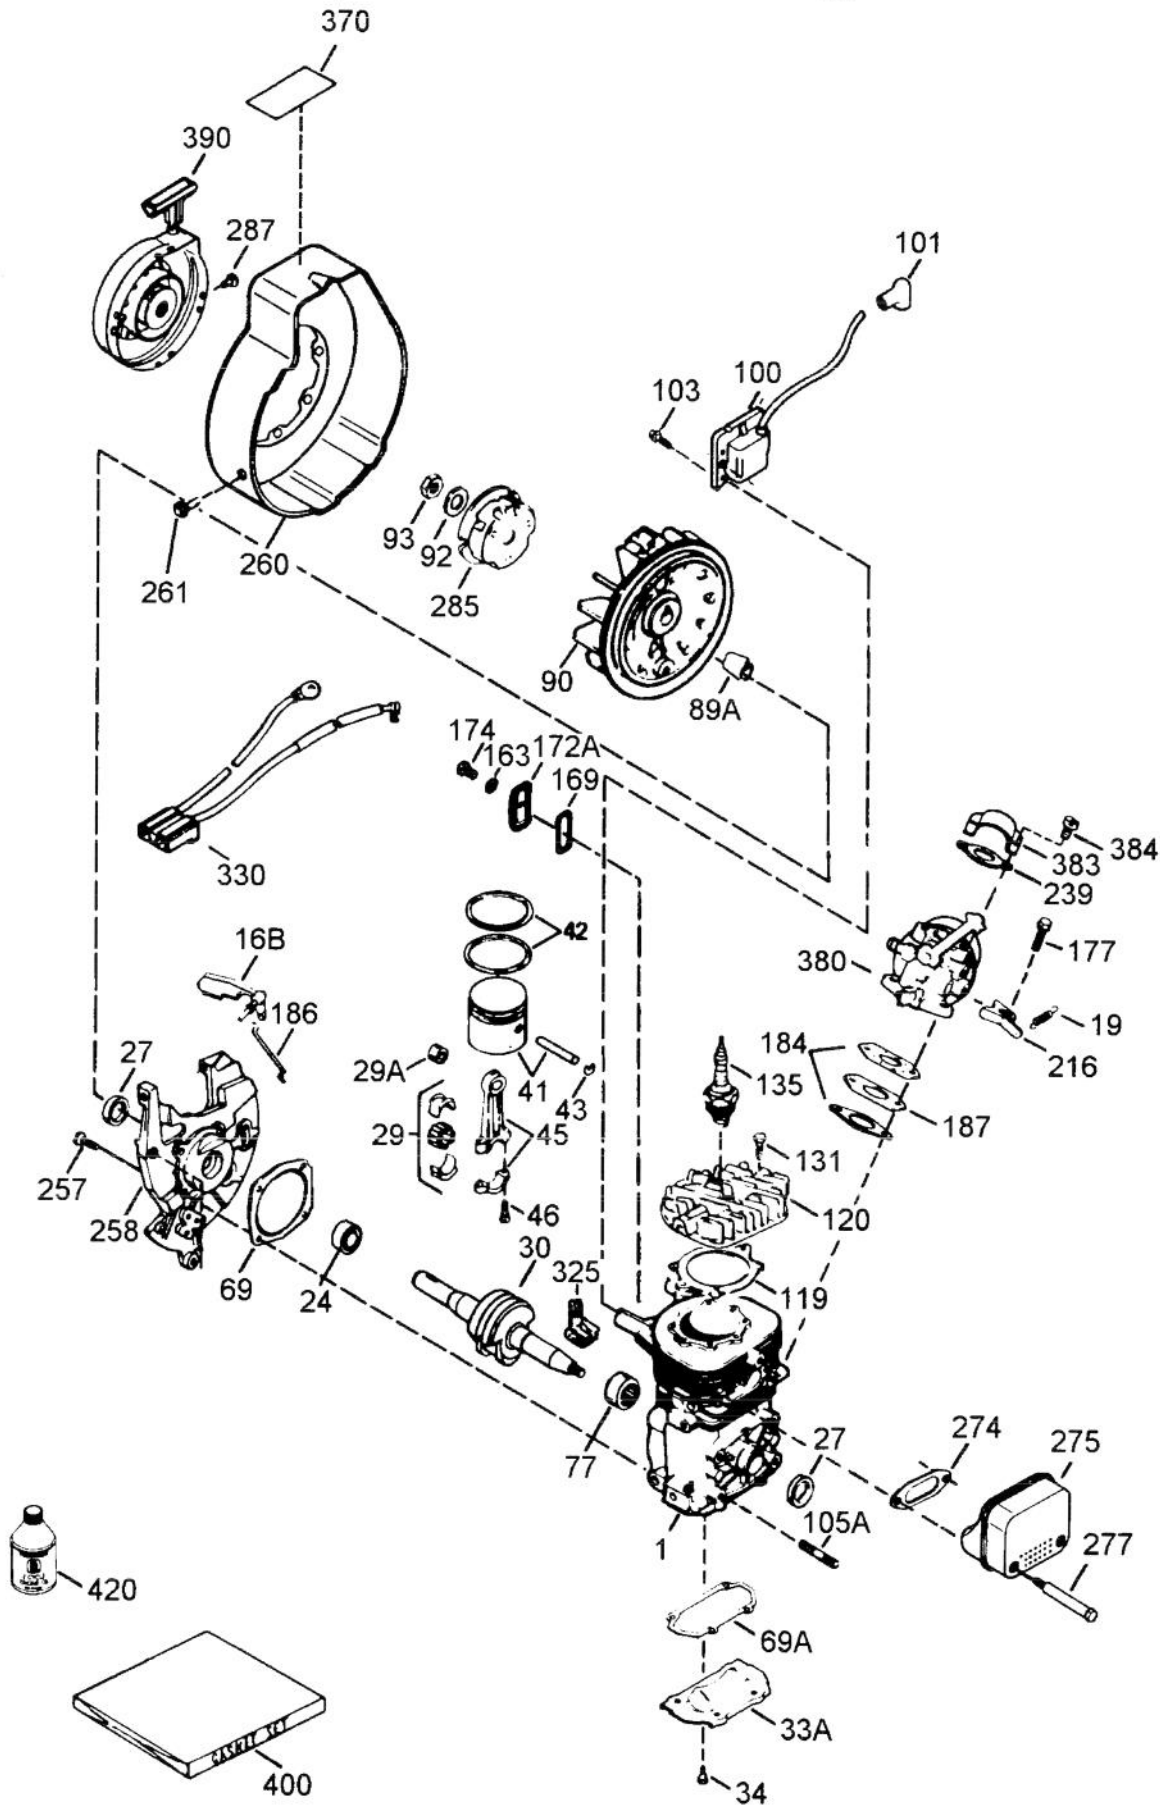

ENGINE TECUMSEH MODEL NO. HSK600 TYPE 1671-S (Model No. 38191 Only)

ENGINE TECUMSEH MODEL NO. HSK600 TYPE 1671-S (Model No. 38191 Only)

Ref. No.	Part No.	Description	No. Used	Ref. No.	Part No.	Description	No. Used
1		Cylinder (Order Short Block if Replacement is Needed)	1	131	650477	Screw, Torx T-30	5
16B	490291A	Air Vane	1	135	611049	Resistor Spark Plug	1
19	570707	Extension Spring	1	163	650838	Washer	1
24	530110	Ball Bearing	1	*169	510325A	Cover Plate Gasket	1
27	510319	Oil Seal	2	172A	570708	Compression Release Cover	1
29	530150	Needle Bearing & Liner Set (37 Needles)	1	174	650579	Screw, Torx T-25	1
29A	530104A	Cartridge Bearing	1	177	650959	Screw	2
30	290602	Crankshaft	1	*184	510326A	Carburetor Gasket	2
33A	570644	Cover Plate	1	186	490322	Governor Link	1
34	650579	Screw, Torx T-25	4	187	570438A	Spacer	1
41	310283A	Piston & Pin Assembly	1	216	570645	R.P.M. Adjusting Lever	1
42	310190	Ring Set	2	239	35815	Air Cleaner Gasket	1
43	310167	Piston Pin Retaining Ring	2	257	650911	Screw, Torx T-30	4
45	310235B	Connecting Rod Ass'y (Incl. Ref. #29, 29A, & 46)	1	258	350396	Blower Housing Base (Incl. Ref. #27)	1
46	650633	Connecting Rod Bolt	4	260	350445	Blower Housing	1
*69	510292A	Cylinder Cover Gasket	1	261	650737	Screw	4
*69A	510323A	Cover Plate Gasket	1	*274	510346A	Exhaust Gasket	1
77	530105	Cartridge Bearing	1	275	390330	Muffler (Incl. Ref. #274 & 277)	1
89A	611032	Adapter Sleeve	1	277	650869	Screw	2
90	611112	Flywheel	1	285	590551	Starter Cup	1
92	650815	Belleville Washer	1	287	650926	Screw	3
93	650390	Flywheel Nut	1	325	29443	Wire Clip	1
100	34443A	Solid State Ignition (Incl. Ref. #101)	1	330	611153	Wire Harness	1
101	610118	Spark Plug Cover	1	370	35977	Instruction Decal	1
103	650814	Screw, Torx T-15	2	380	632641	Carburetor (Incl. Ref. #184)	1
105A	650796	Stud	4	383	570434	Spit Cup	1
*119	510274A	Cylinder Head Gasket	1	384	650229	Screw, Torx T-25	2
120	250240B	Cylinder Head	1	390	590625	Rewind Starter	1
				400	510324B	Gasket Set	1
				420	730227A	2-Cycle Oil (8 oz.)	1

*Included in Gasket Set No. 510324B.