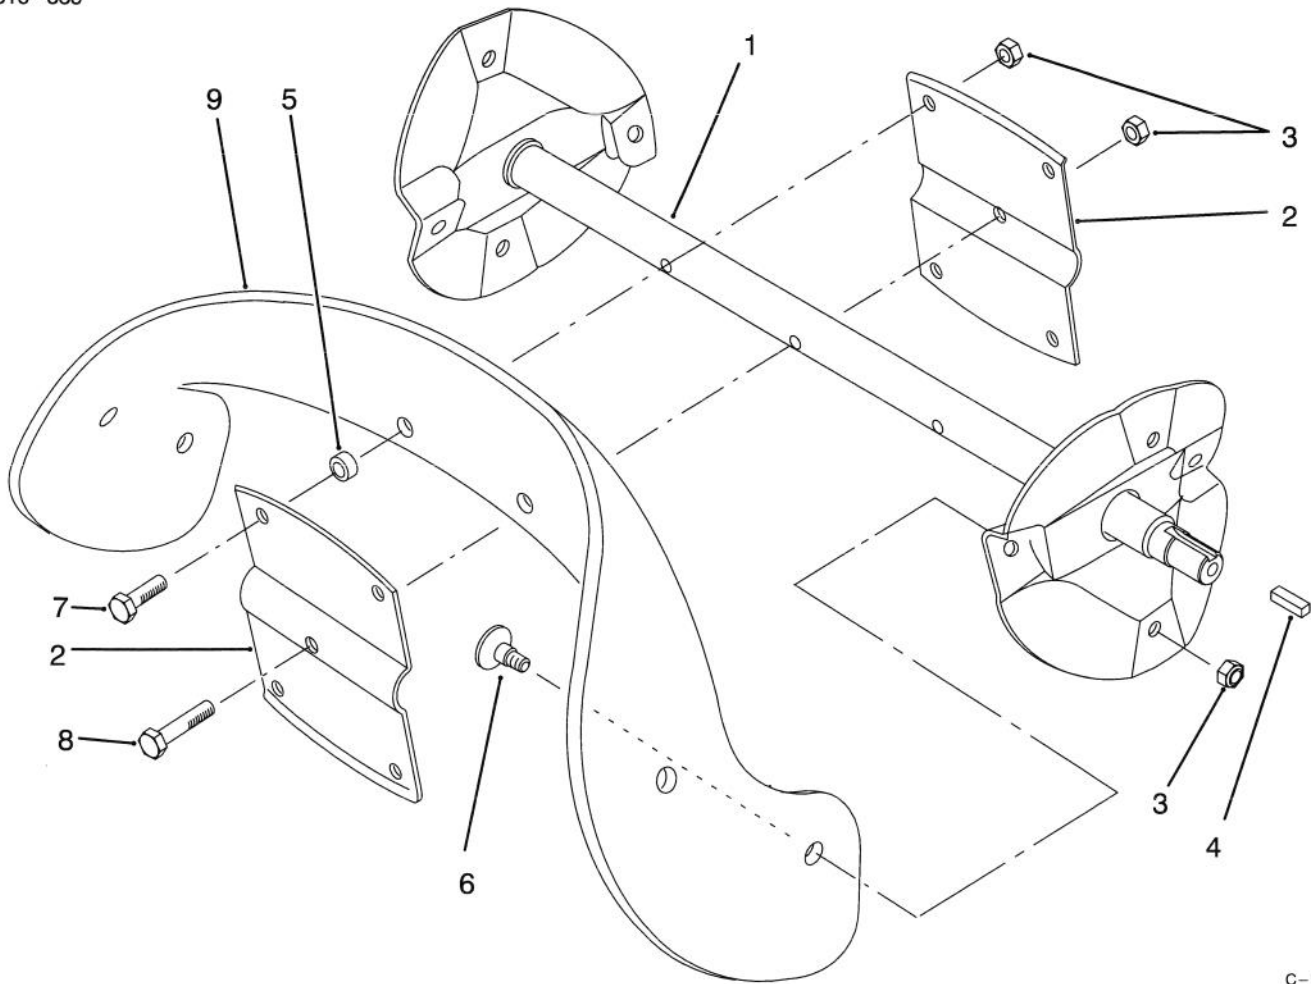

C-1273

ROTOR ASSEMBLY

Ref. No.	Part No.	Description	No. Used
1	55-9202	Rotor Shaft Assembly	1
2	66-6600	Plate - Rotor	2
3	3296-56	Nut - Lock	13
4	10-8040	Key - Square	1
5	55-9370	Spacer	4

Ref. No.	Part No.	Description	No. Used
6	84-1971	Screw - Countersunk	8
7	321-4	Screw - Cap Hex. Hd.	4
8	321-8	Screw - Cap Hex. Hd.	1
9	88-0781	Blade - Rotor	2