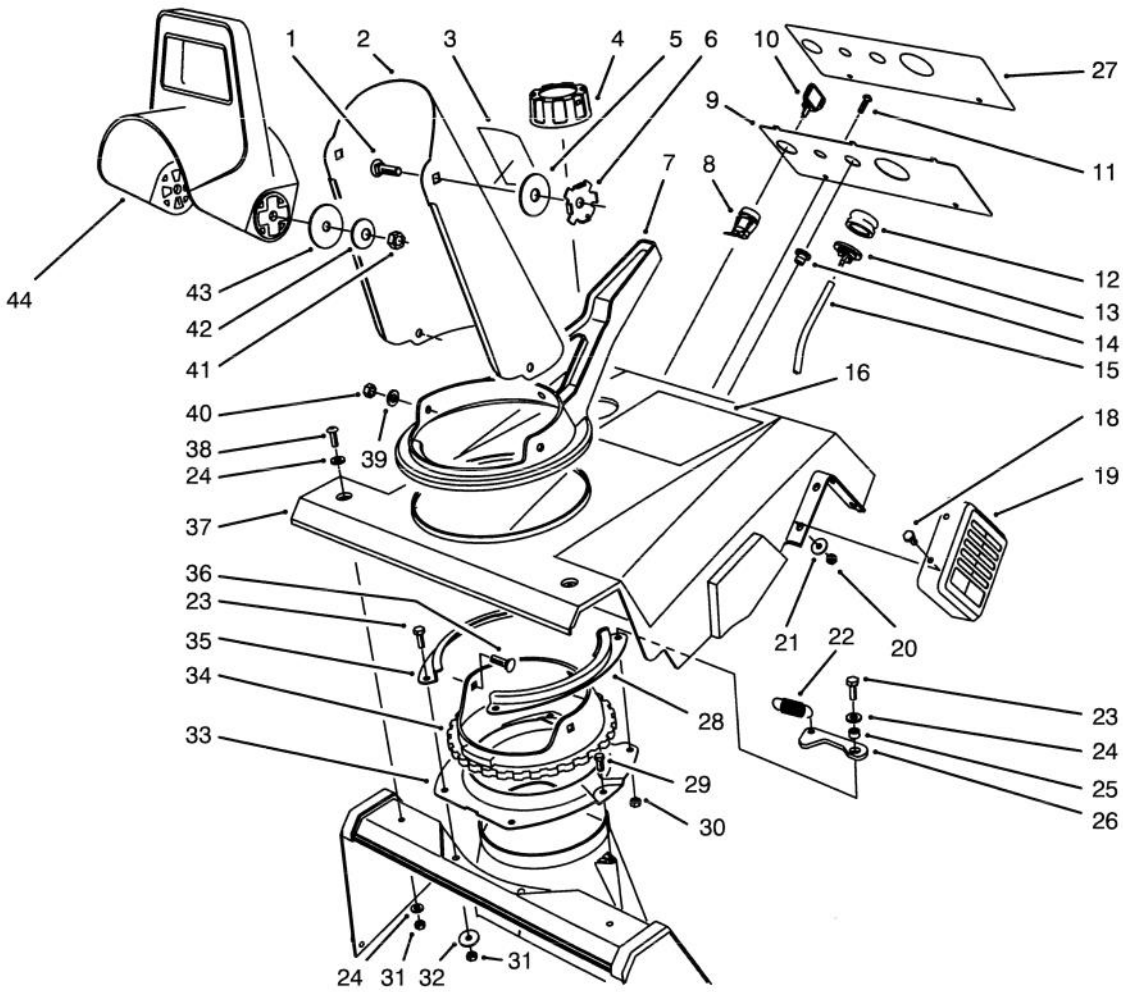

MODEL NO. 38190-490001 & UP
 MODEL NO. 38191-490001 & UP

**PARTS
 CATALOG**

**CCR 1000™
 Snowthrower**

UPPER SHROUD ASSEMBLY

C-1740

Ref. No.	Part No.	Description	No. Used
1	3230-22	Bolt - Carriage	2
2	60-8690	Chute	1
3	63-3740	Decal - Danger (Model No. 38190)	1
*	53-7660	Decal - Danger (Model No. 38191)	1
4	55-3573	Gas Cap Assembly	1
5	20-4320	Washer - Rubber	2
6	55-8950	Plate - Friction	2
7	71-4940	Handle - Chute	1
8	40-5940	Switch - On-Off	1
9	71-5240	Panel - Control	1
10	63-8360	Key - Ignition	1
11	32144-53	Screw - Slotted Flange Hd.	2
12	66-7460	Bulb - Primer	1
13	44-2750	Body - Primer	1

Ref. No.	Part No.	Description	No. Used
14	23-7470	Guide - Rope	1
15	44-3173	Hose - Primer	1
16	71-5490	Decal - Shroud	1
18	3290-359	Screw - Cap Hex. Hd.	4
19	71-5340	Guard - Muffler	1
20	3296-2	Nut - Lock	4
21	3256-61	Washer - Flat	4
22	71-5590	Spring - Extension	1
23	321-4	Screw - Cap Hex. Hd.	4
24	3256-22	Washer - Flat	5
25	55-9370	Spacer - Detent Arm	1
26	80-4610	Arm - Detent	1
27	88-1020	Decal - Control Panel (Model No. 38190)	1
*	88-1040	Decal - Control Panel (Model No. 38191)	1

*Not Illustrated

C-1740

UPPER SHROUD ASSEMBLY (Continued)

Ref. No.	Part No.	Description	No. Used
28	71-4980	Retainer - Chute Ring L.H.	1
29	46-8092	Screw - Hex. Flange Hd.	2
30	3296-56	Nut - Lock	1
31	3296-42	Nut - Lock	4
32	3256-22	Washer - Flat	2
33	55-8921	Support - Chute Ring	1
34	71-4950	Ring - Chute	1
35	71-4990	Retainer - Chute Ring R.H.	1
36	3230-16	Bolt - Carriage	3