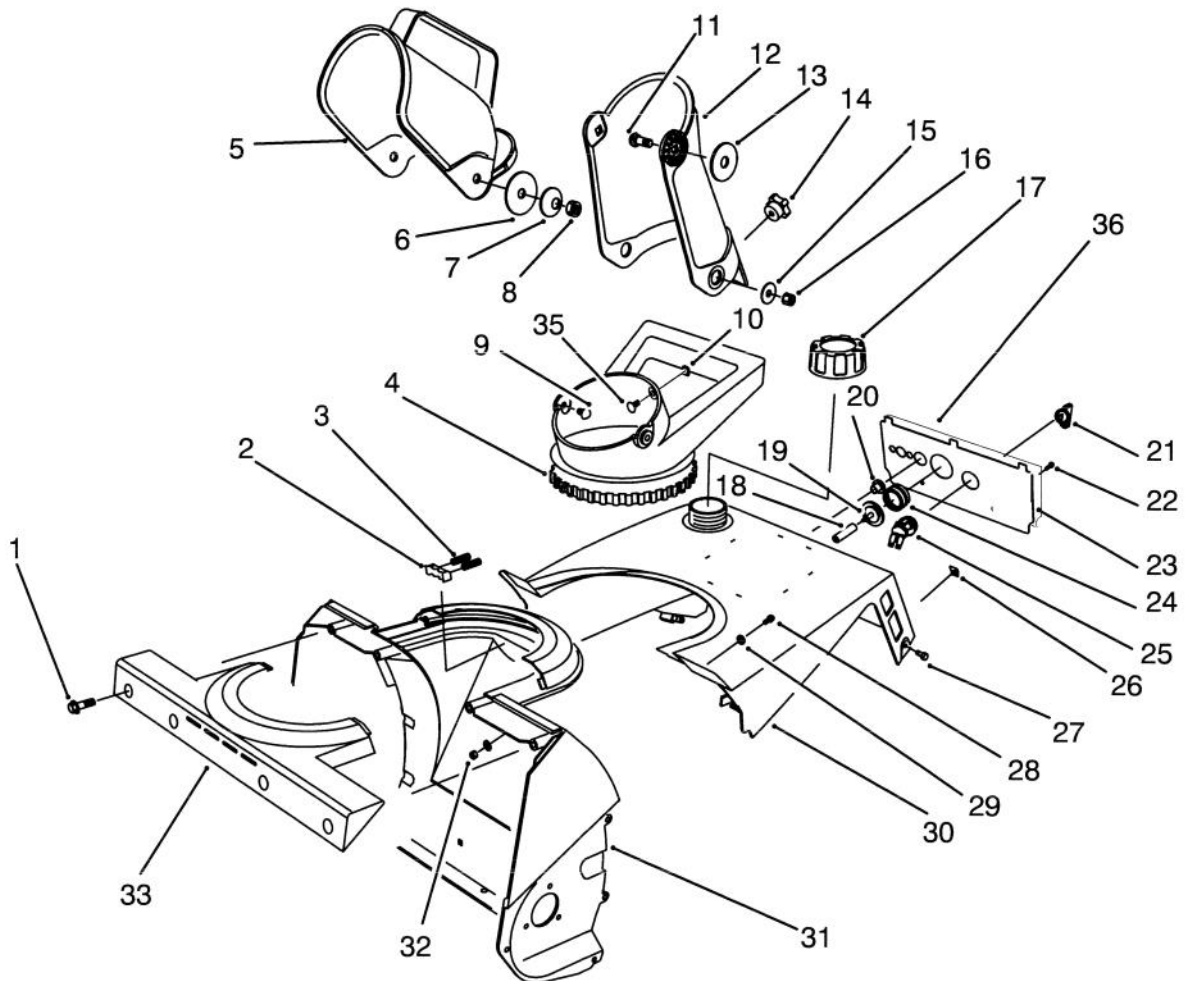

TORO
MODEL NO. 38171-4900001 & UP
MODEL NO. 38176-4900001 & UP
PARTS
CATALOG
CCR POWERLITE™ RECOIL
CCR POWERLITE™ ELECTRIC

C-0623

CHUTE ASSEMBLY

Ref. No.	Part No.	Description	No. Used
1	46-8094	Screw - Hex. Washer Hd.	4
2	75-9160	Detent - Chute	1
3	75-9170	Spring - Compression	2
4	75-8670	Handle - Chute	1
5	75-8770	Deflector - Chute	1
6	3256-68	Washer - Flat	2
7	3290-340	Washer - Belleville	2
8	3296-29	Nut - Lock	2
9	321-3	Screw	2
10	32115-15	Retainer	3
11	3230-2	Screw - Carriage	2
12	75-8761	Chute - Discharge	1
13	80-0640	Washer - Rubber	2
14	233-67	Knob	1
15	3256-81	Washer - Flat	2

Ref. No.	Part No.	Description	No. Used
16	3296-56	Nut - Lock	2
17	55-3573	Cap Assembly - Fuel	1
18	44-3173	Hose	1
19	44-2750	Body - Primer	1
20	23-7470	Guide - Rope	1
21	63-8360	Key - Ignition	1
22	32144-53	Screw - Acorn Slotted Hd.	2
23	75-9031	Panel - Control (Model 38171 Only)	1
	75-9030	Panel - Control (Model 38176 Only)	1
24	66-7460	Bulb - Primer	1
25	40-5940	Switch - On/Off	1
26	49-1490	J-Nut	2
27	32144-89	Screw - Hex. Hd.	2

Ref. No.	Part No.	Description	No. Used
17	250-7	Strap - Motor (Model 38176 Only)	1
18	80-4700	Starter Motor Assembly (Model 38176 Only - Incl. ref. #12)	1
19	80-0700	Screw (Model 38176 Only)	2
20	75-8910	Bracket - Wheel L.H.	1
21	321-10	Screw - Hex. Hd.	4
22	23-3250	Wheel	2
23	3290-320	Nut - Push On	2
24	27-0062	Axle	1
25	3-7501	Washer - Curved	2
26	3296-2	Nut - Lock	1
27	3256-14	Washer - Flat	1
28	75-8820	Sideplate - R.H.	1
29	32105-23	Screw - Hex. Washer Hd.	1
30	46-8094	Screw - Hex. Washer Hd.	3
31	75-8900	Bracket - Wheel R.H.	1
32	92-6012	Bracket & Stud Assembly	1