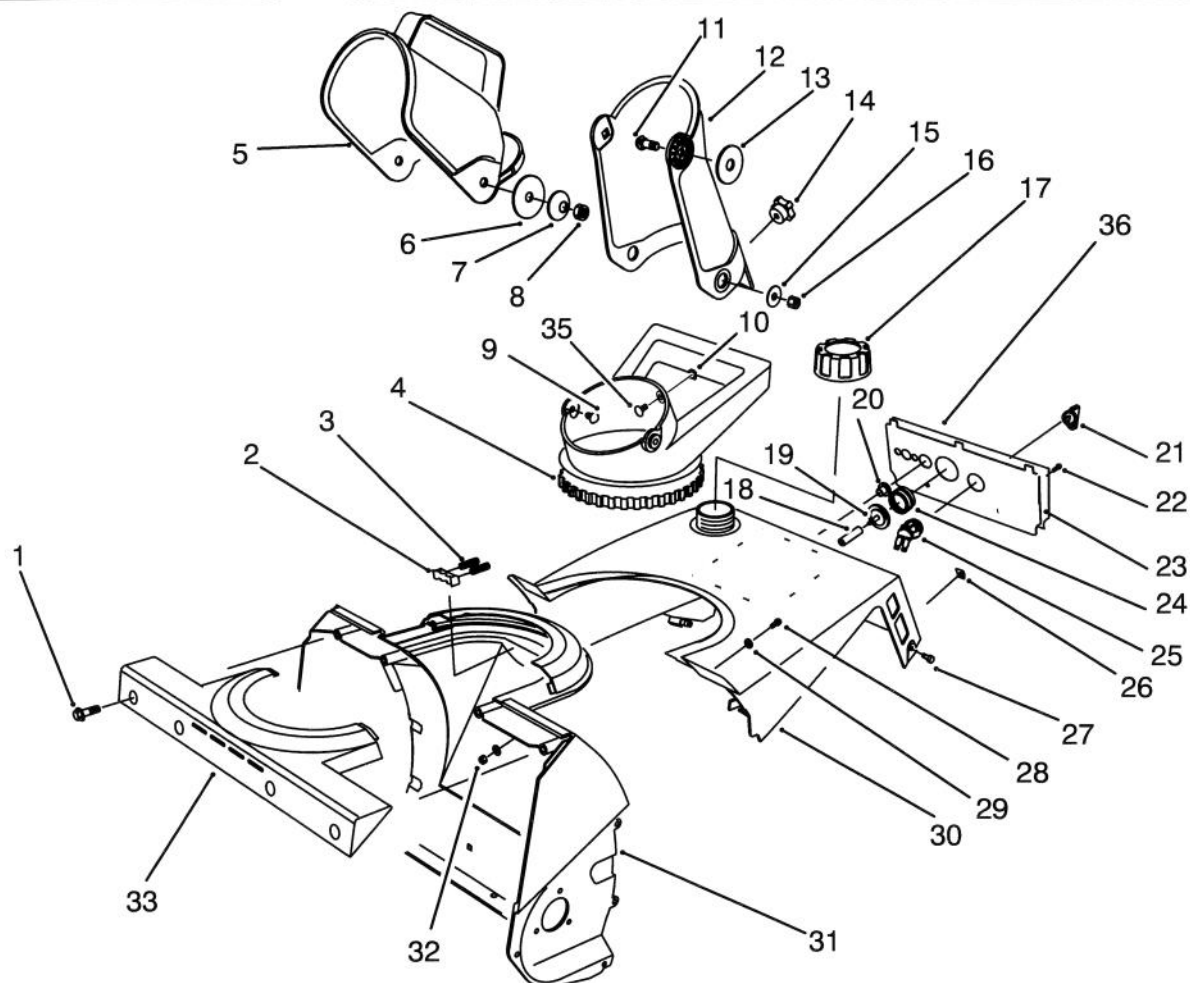

TORO
MODEL NO. 38171-4900001 & UP
MODEL NO. 38176-4900001 & UP
PARTS
CATALOG
CCR POWERLITE™ RECOIL
CCR POWERLITE™ ELECTRIC

C-0623

CHUTE ASSEMBLY

Ref. No.	Part No.	Description	No. Used
1	46-8094	Screw - Hex. Washer Hd.	4
2	75-9160	Detent - Chute	1
3	75-9170	Spring - Compression	2
4	75-8670	Handle - Chute	1
5	75-8770	Deflector - Chute	1
6	3256-68	Washer - Flat	2
7	3290-340	Washer - Belleville	2
8	3296-29	Nut - Lock	2
9	321-3	Screw	2
10	32115-15	Retainer	3
11	3230-2	Screw - Carriage	2
12	75-8761	Chute - Discharge	1
13	80-0640	Washer - Rubber	2
14	233-67	Knob	1
15	3256-81	Washer - Flat	2

Ref. No.	Part No.	Description	No. Used
16	3296-56	Nut - Lock	2
17	55-3573	Cap Assembly - Fuel	1
18	44-3173	Hose	1
19	44-2750	Body - Primer	1
20	23-7470	Guide - Rope	1
21	63-8360	Key - Ignition	1
22	32144-53	Screw - Acorn Slotted Hd.	2
23	75-9031	Panel - Control (Model 38171 Only)	1
	75-9030	Panel - Control (Model 38176 Only)	1
24	66-7460	Bulb - Primer	1
25	40-5940	Switch - On/Off	1
26	49-1490	J-Nut	2
27	32144-89	Screw - Hex. Hd.	2

Ref. No.	Part No.	Description	No. Used
17	250-7	Strap - Motor (Model 38176 Only)	1
18	80-4700	Starter Motor Assembly (Model 38176 Only - Incl. ref. #12)	1
19	80-0700	Screw (Model 38176 Only)	2
20	75-8910	Bracket - Wheel L.H.	1
21	321-10	Screw - Hex. Hd.	4
22	23-3250	Wheel	2
23	3290-320	Nut - Push On	2
24	27-0062	Axle	1
25	3-7501	Washer - Curved	2
26	3296-2	Nut - Lock	1
27	3256-14	Washer - Flat	1
28	75-8820	Sideplate - R.H.	1
29	32105-23	Screw - Hex. Washer Hd.	1
30	46-8094	Screw - Hex. Washer Hd.	3
31	75-8900	Bracket - Wheel R.H.	1
32	92-6012	Bracket & Stud Assembly	1