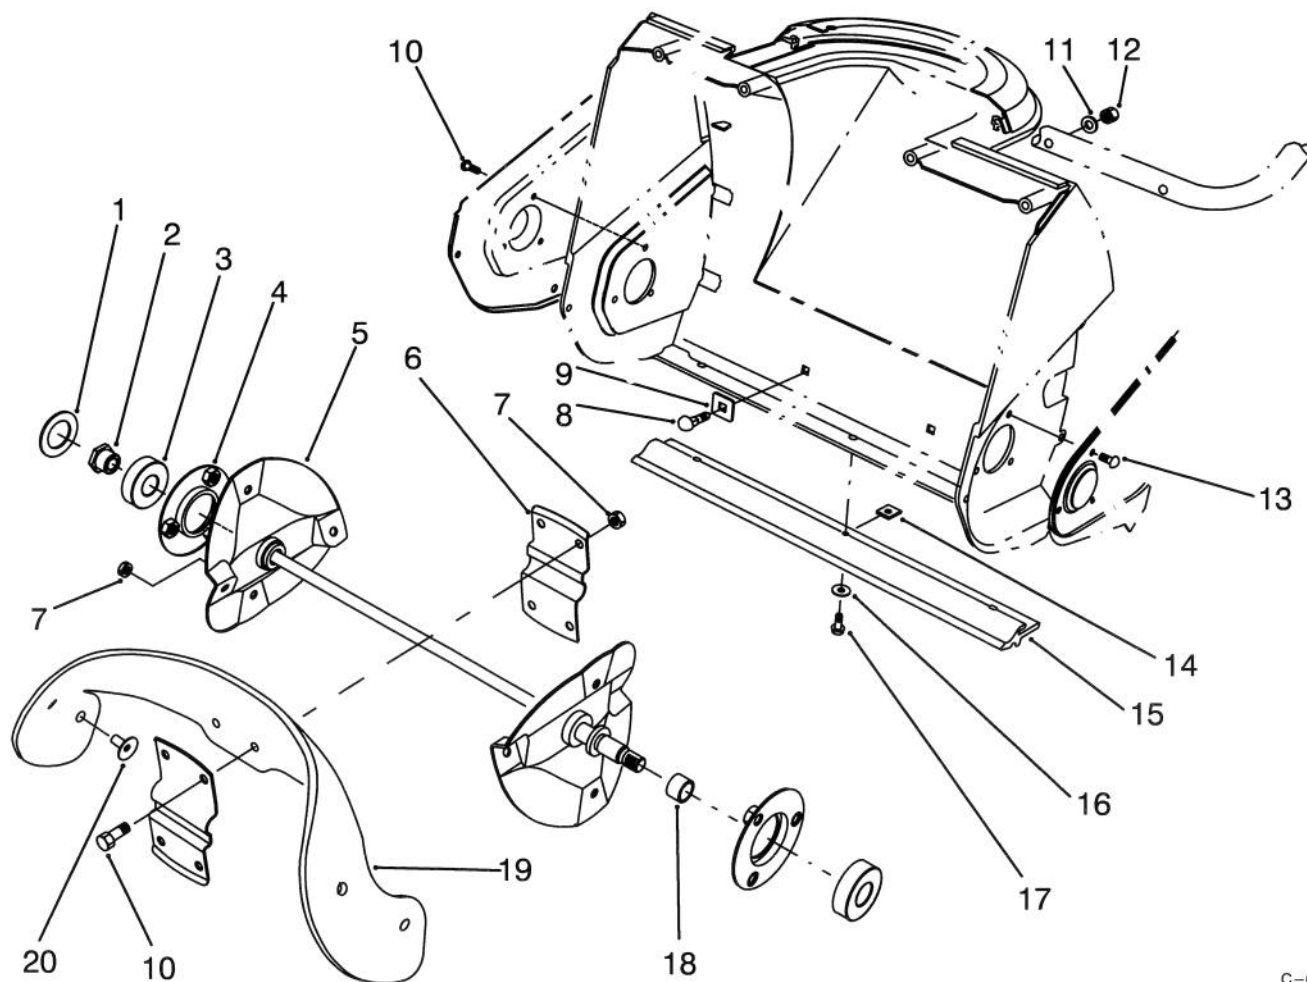

C-0626

AUGER ASSEMBLY

Ref. No.	Part No.	Description	No. Used
1	75-9180	Washer - Rubber	1
2	75-8690	Nut - Rotor Shaft	1
3	38-7820	Bearing - Ball	2
4	75-9080	Flange - Bearing	2
5	75-8840	Rotor	1
6	75-8880	Support - Rotor	2
7	3296-56	Nut - Lock	12
8	3229-5	Screw - Carriage	2
9	75-9040	Washer - Square	2
10	3234-33	Screw - Hex. Hd.	7

Ref. No.	Part No.	Description	No. Used
11	3-7501	Washer - Curved	2
12	3296-42	Nut - Lock	2
13	321-3	Screw - Hex. Hd.	3
14	32115-19	J-Nut	3
15	75-8780	Scraper	1
16	3256-14	Washer - Flat	3
17	32144-34	Screw - Hex. Hd.	3
18	75-8710	Spacer - Auger Shaft	1
19	84-1980	Blade - Rotor	2
20	84-1970	Screw - Countersunk Oval	8