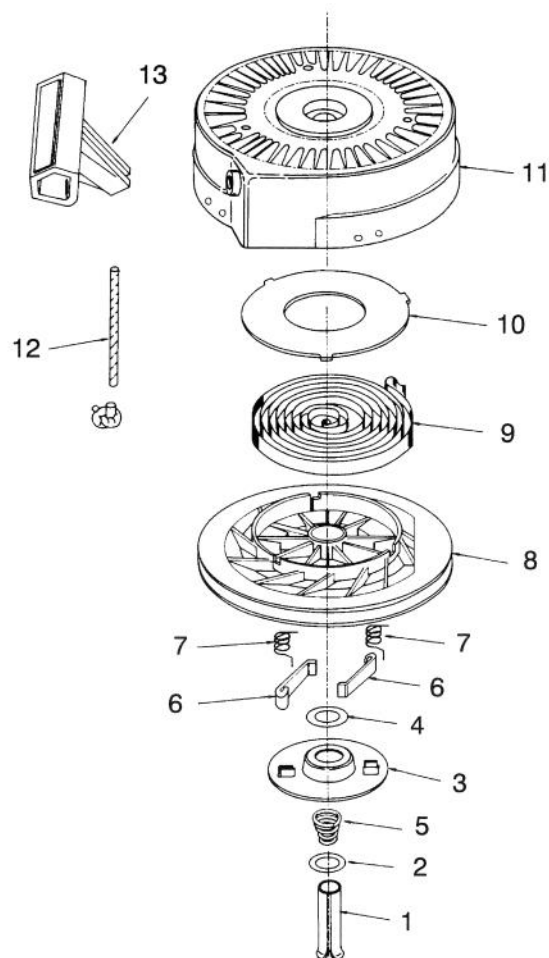

Ref. No.	Part No.	Description	No. Used
135	611049	Plug - Spark (RCJ-8Y or equivalent)	1
163	650838	Washer - Flat	1
169	*510325A	Gasket - Cover	1
172A	570708	Cover Ass'y - Compression Release	1
174	650579	Screw - Torx. Hd.	1
177	650959	Screw	2
184	*510326A	Gasket - Carburetor	2
186	490322	Link - Governor	1
187	570438A	Spacer	1
216	570645	Level - Adjusting	1
239	35815	Gasket - Filter Base	1
257	650911	Screw - Torx Pan Hd.	4
258	350422	Base Ass'y - Blower Housing (Incl ref. #27)	1
260	350437	Housing - Blower	1
261	650737	Screw - Hex. Washer Hd.	3
274	*510207A	Gasket - Exhaust	1
275	390332	Muffler (Incl. Ref. #274 & 277)	1
277	650869	Screw - Torx Pan Hd.	2
285	590551	Cup - Starter	1
287	650926	Screw	3
325A	29443	Clip - Spring	1
330	611131A	Harness - Wire	1
370	35977	Decal - Caution	1
380	632641	Carburetor (Incl. ref. #184)	1
383	570434	Baffle - Air	1
384	650229	Screw - Pan Hd. Sems	2
390	590652	Starter Ass'y - Rewind	1
400	510324B	Gasket Set	1
422	730227A	Oil - 2 Cycle (8 oz.)	1

*Indicates parts included in Gasket Set ref. #400

C-1748

CARBURETOR NO. 632641

Ref. No.	Part No.	Description	No. Used
1	632166	Throttle Shaft & Lever Assy.	1
2	632169	Spring - Throttle Return	1
4	631184	Washer - Steel	1
5	631183	Washer - Felt	1
6	631621	Shutter - Throttle	1
7	650506	Screw - Shutter	2
10	632553	Choke Shaft & Lever Assy.	1
14	631815	Shutter - Choke	1
15	630735	Spring - Choke Positioning	1
16	632164	Fitting - Fuel Inlet	1
25	631700	Bowl - Float	1

Ref. No.	Part No.	Description	No. Used
26	632386	Spring - Float Shaft	1
27	631024	Shaft - Float	1
28	632019	Float - Carburetor	1
29	631028	Seal - O-Ring	1
30	631021	Inlet Needle, Seat & Clip (Incl. ref. #3)	1
31	631022	Clip - Inlet Needle	1
40	632385	Nut - Float Bowl	1
44	631334	Gasket - Bowl	1
48	631027	Plug - Welch	1