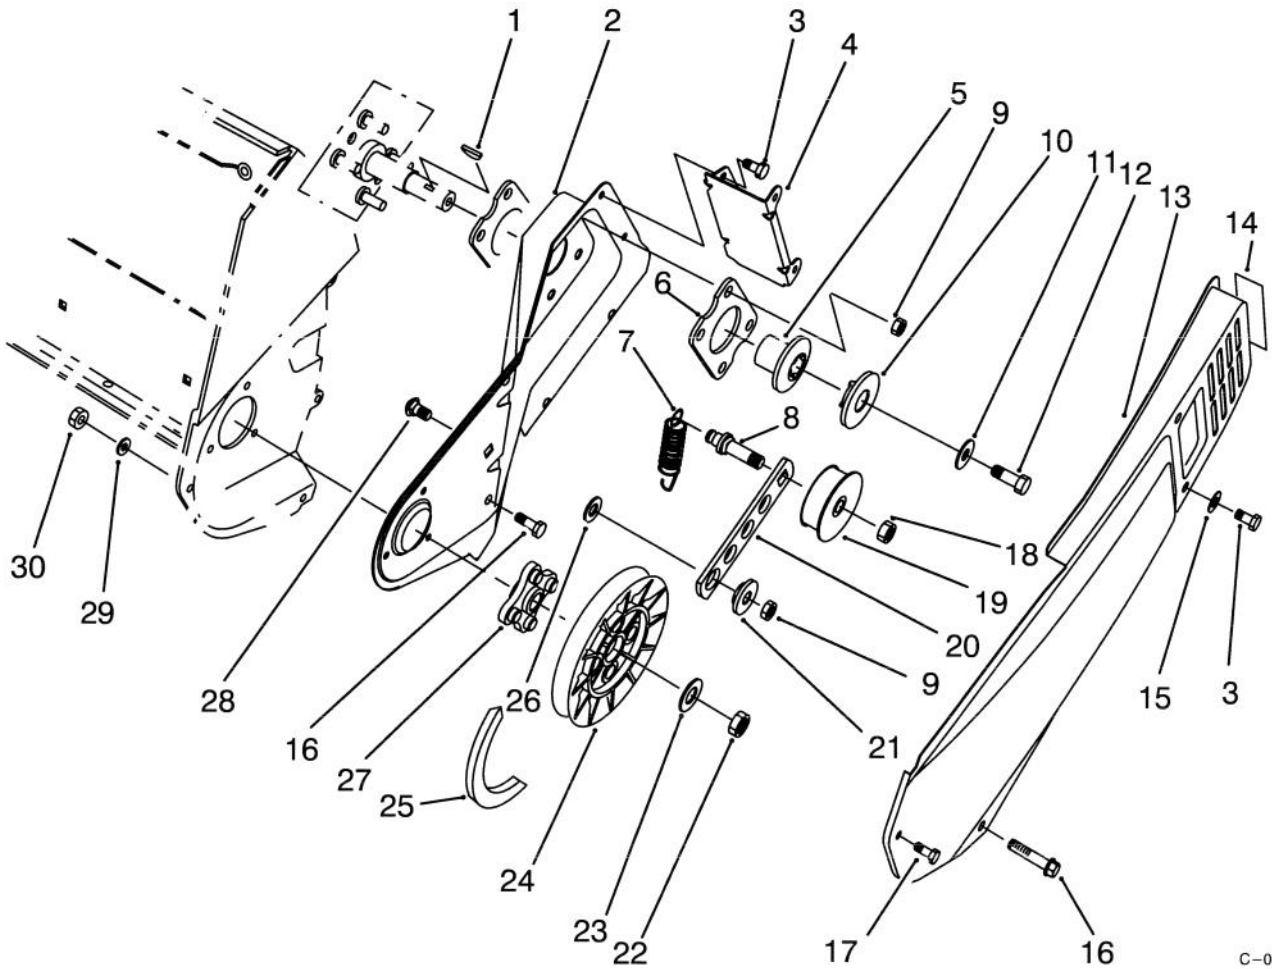

TORO
MODEL NO. 38171-4900001 & UP
MODEL NO. 38176-4900001 & UP
PARTS
CATALOG
CCR POWERLITE™ RECOIL
CCR POWERLITE™ ELECTRIC

C-0623

CHUTE ASSEMBLY

Ref. No.	Part No.	Description	No. Used
1	46-8094	Screw - Hex. Washer Hd.	4
2	75-9160	Detent - Chute	1
3	75-9170	Spring - Compression	2
4	75-8670	Handle - Chute	1
5	75-8770	Deflector - Chute	1
6	3256-68	Washer - Flat	2
7	3290-340	Washer - Belleville	2
8	3296-29	Nut - Lock	2
9	321-3	Screw	2
10	32115-15	Retainer	3
11	3230-2	Screw - Carriage	2
12	75-8761	Chute - Discharge	1
13	80-0640	Washer - Rubber	2
14	233-67	Knob	1
15	3256-81	Washer - Flat	2

C-0623

CHUTE ASSEMBLY (CONTINUED)

Ref. No.	Part No.	Description	No. Used
28	3250-32	Screw - Pan Hd.	2
29	3256-1	Washer - Flat	4
30	75-8800	Shroud - Upper (Model 38171)	1
	75-8801	Shroud - Upper (Model 38176)	1
31	75-8660	Housing	1
32	3296-42	Nut - Lock	2

Ref. No.	Part No.	Description	No. Used
17	250-7	Strap - Motor (Model 38176 Only)	1
18	80-4700	Starter Motor Assembly (Model 38176 Only - Incl. ref. #12)	1
19	80-0700	Screw (Model 38176 Only)	2
20	75-8910	Bracket - Wheel L.H.	1
21	321-10	Screw - Hex. Hd.	4
22	23-3250	Wheel	2
23	3290-320	Nut - Push On	2
24	27-0062	Axle	1
25	3-7501	Washer - Curved	2
26	3296-2	Nut - Lock	1
27	3256-14	Washer - Flat	1
28	75-8820	Sideplate - R.H.	1
29	32105-23	Screw - Hex. Washer Hd.	1
30	46-8094	Screw - Hex. Washer Hd.	3
31	75-8900	Bracket - Wheel R.H.	1
32	92-6012	Bracket & Stud Assembly	1

C-0625

PULLEY & BELT COVER ASSEMBLY

Ref. No.	Part No.	Description	No. Used
1	3257-3	Key - Woodruff	1
2	75-8810	Sideplate - L.H.	1
3	32144-4	Screw - Hex. Hd.	4
4	75-8870	Bracket - Belt Cover	1
5	71-5050	Hub - Half Sheave	1
6	71-5290	Plate Engine	2
7	75-9020	Spring - Idler	1
8	75-8720	Pin - Idler	1
9	3296-29	Nut - Lock	5
10	71-5060	Cap - Half Sheave	1
11	3256-71	Washer - Flat	1
12	3235-6	Screw - Hex. Hd.	1
13	75-8830	Cover - Belt	1
14	84-5250	Decal - Hot	1
15	3256-1	Washer - Flat	2