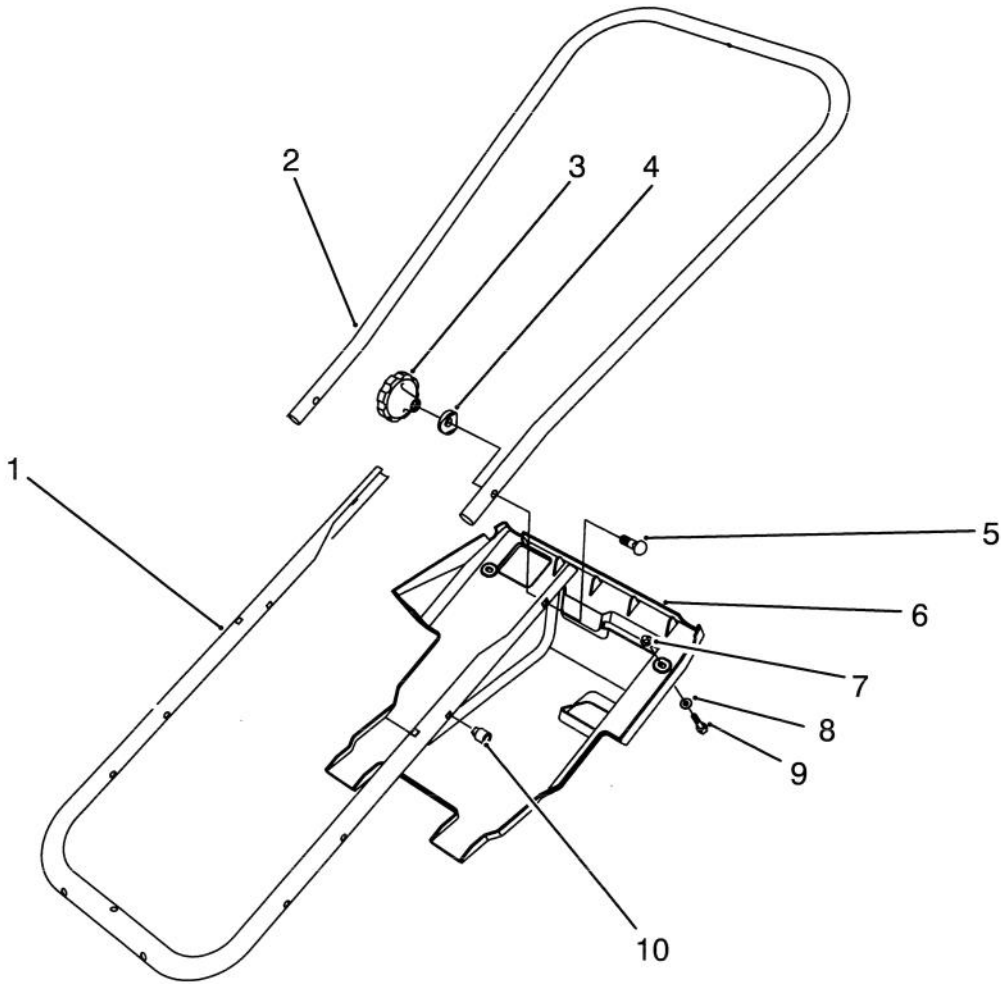

C-0627

HANDLE ASSEMBLY

Ref. No.	Part No.	Description	No. Used
1	75-9060	Tube - Frame	1
2	75-9070	Handle - Upper	1
3	19-4050	Knob - Handle Release	2
4	75-9130	Washer - PM	2
5	17-9426	Screw - Handle	2
6	75-8790	Shroud - Lower	1

Ref. No.	Part No.	Description	No. Used
7	3290-453	Nut - Push	2
8	3256-14	Washer - Flat	2
9	32144-34	Screw - Hex. Hd.	2
10	32115-17	Nut - Push	2
*	61-4790	Decal - Warning (Model 38176 Only)	1

*Not Illustrated