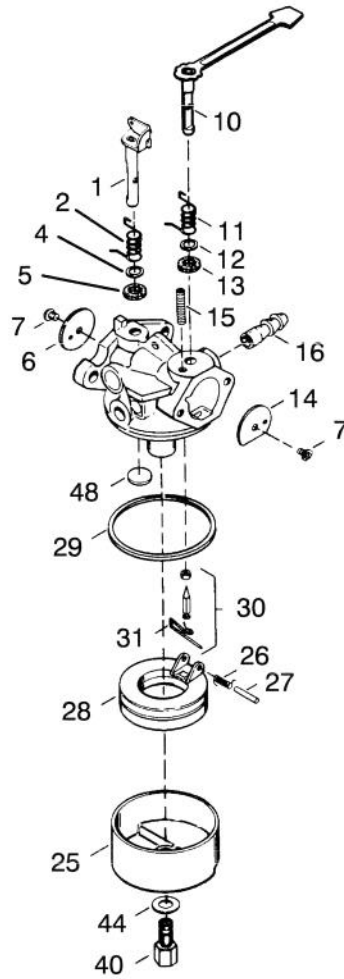

C-1748

CARBURETOR NO. 632641

Ref. No.	Part No.	Description	No. Used
1	632166	Throttle Shaft & Lever Assy.	1
2	632169	Spring - Throttle Return	1
4	631184	Washer - Steel	1
5	631183	Washer - Felt	1
6	631621	Shutter - Throttle	1
7	650506	Screw - Shutter	2
10	632553	Choke Shaft & Lever Assy.	1
14	631815	Shutter - Choke	1
15	630735	Spring - Choke Positioning	1
16	632164	Fitting - Fuel Inlet	1
25	631700	Bowl - Float	1

Ref. No.	Part No.	Description	No. Used
26	632386	Spring - Float Shaft	1
27	631024	Shaft - Float	1
28	632019	Float - Carburetor	1
29	631028	Seal - O-Ring	1
30	631021	Inlet Needle, Seat & Clip (Incl. ref. #3)	1
31	631022	Clip - Inlet Needle	1
40	632385	Nut - Float Bowl	1
44	631334	Gasket - Bowl	1
48	631027	Plug - Welch	1