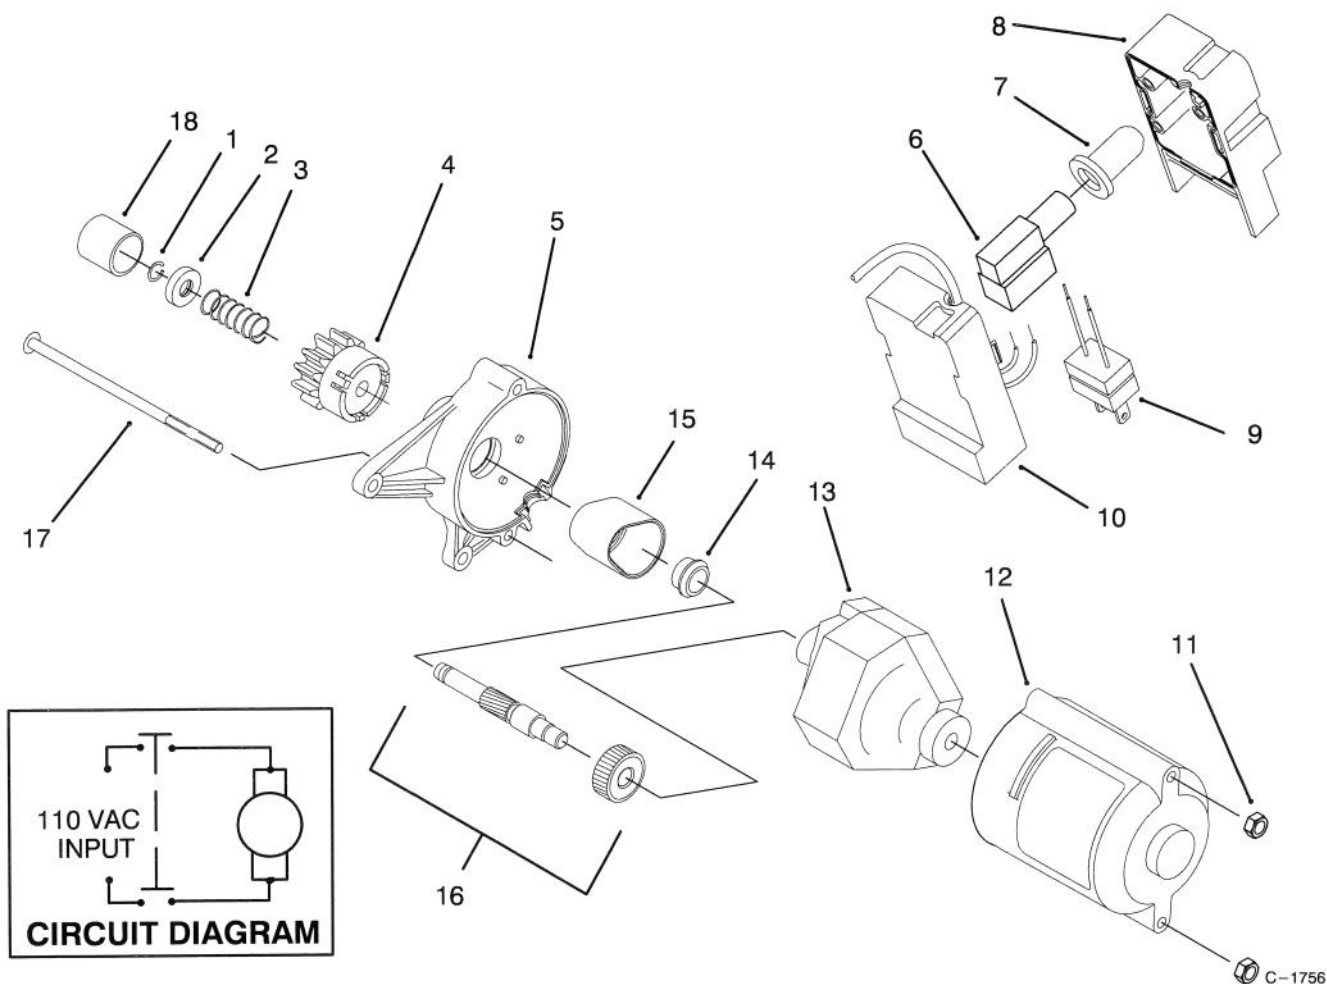

STARTER MOTOR ASSEMBLY (MODEL 38176 ONLY)

Ref. No.	Part No.	Description	No. Used
1	61-4680	Ring - Lock	1
2	61-4670	Stop - Pinion	1
3	61-4690	Spring - Anti - Drift	1
4	84-5240	Pinion Assembly	1
5	70-7810	Housing - Upper Starter	1
6	61-4820	Switch - Starter	1
7	61-4810	Boot - Switch	1
8	80-3740	Cap - Switch Housing	1
9	36-8370	Plug - Power	1
10	80-3730	Base - Switch Housing	1

Ref. No.	Part No.	Description	No. Used
11	3296-2	Nut - Lock	2
12	70-7820	Housing - Lower Starter	1
13	70-7830	Motor	1
14	70-7900	Bushing - Upper	1
15	70-7850	Cover - Gear	1
16	92-6003	Gear & Shaft Assembly	1
17	32144-101	Screw - Machine	2
18	70-7890	Cap - Pinion	1
*	77-0402	Starter Motor Assembly	1
*	28-9170	Cord - 7 Ft.	1

*Not Illustrated