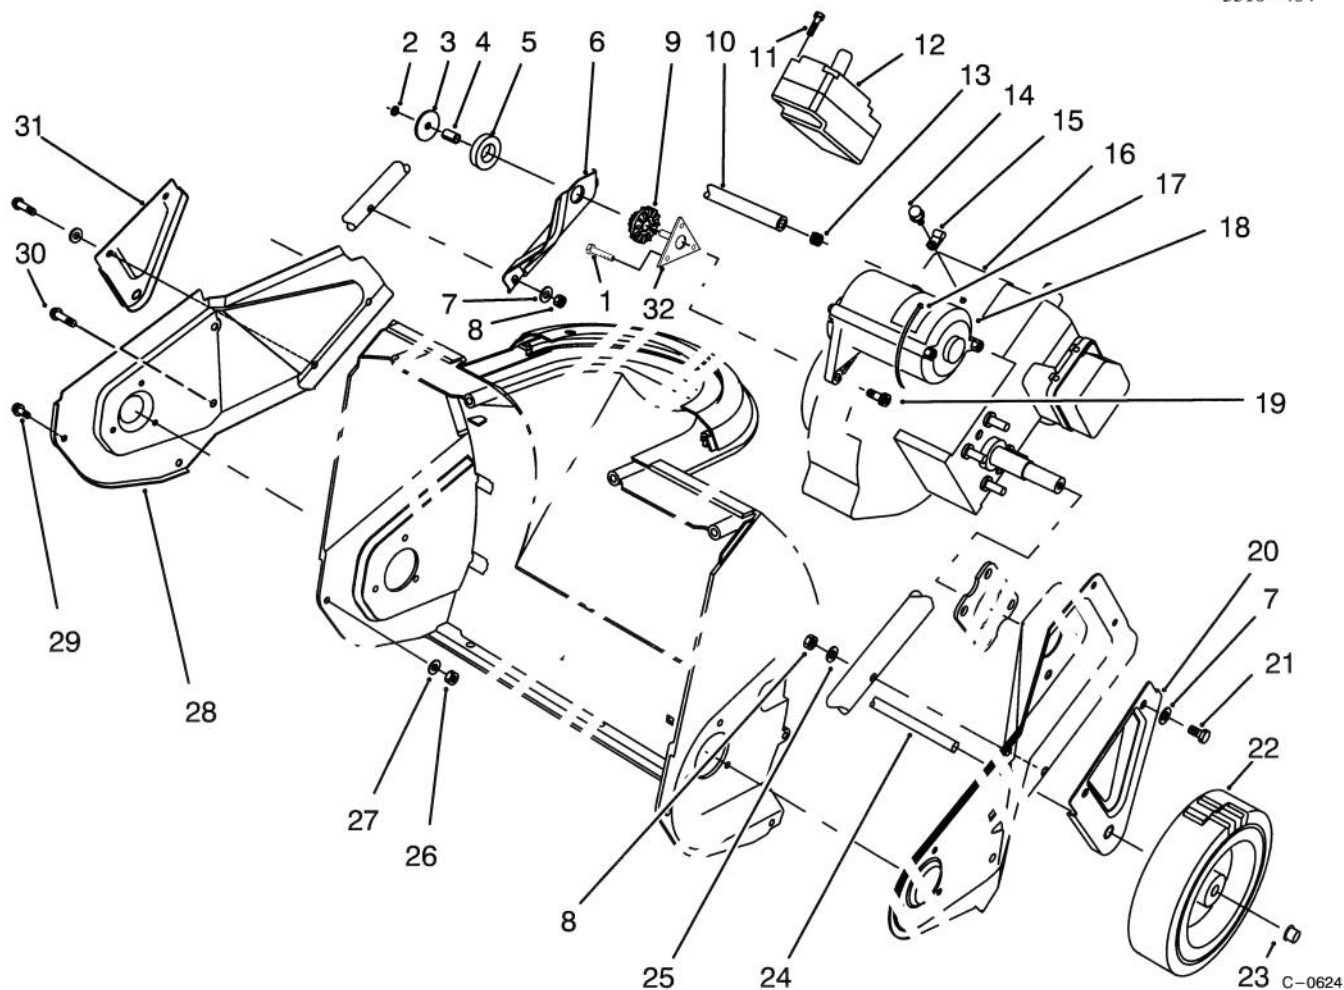

ENGINE & WHEEL ASSEMBLY

Ref. No.	Part No.	Description	No. Used
1	92-6019	Screw - Thread Forming	3
2	3296-16	Nut - Lock	1
3	3256-58	Washer - Flat	1
4	80-0650	Spacer	1
5	80-0620	Ring - Isolator	1
6	75-8980	Support - Engine	1
7	3256-1	Washer - Flat	6
8	3296-42	Nut - Lock	4
9	75-9100	Bushing - Isolation	1
10	49-2483	Hose - Fuel	1
11	32144-27	Screw (Model 38176 Only)	2
12	77-0402	Motor Switch Housing Ass'y (Model 38176 Only)	1
13	2412-86	Clamp - Hose	2
14	32144-10	Screw - Hex Washer Hd. (Model 38176 Only)	1
15	2412-91	Clamp - Cable (38176 Only)	1
16		Engine (HSK 600-1679S) (Model 38171)	1
		Engine (HSK600-1680S) (Model 38176)	1

Ref. No.	Part No.	Description	No. Used
17	250-7	Strap - Motor (Model 38176 Only)	1
18	80-4700	Starter Motor Assembly (Model 38176 Only - Incl. ref. #12)	1
19	80-0700	Screw (Model 38176 Only)	2
20	75-8910	Bracket - Wheel L.H.	1
21	321-10	Screw - Hex. Hd.	4
22	23-3250	Wheel	2
23	3290-320	Nut - Push On	2
24	27-0062	Axle	1
25	3-7501	Washer - Curved	2
26	3296-2	Nut - Lock	1
27	3256-14	Washer - Flat	1
28	75-8820	Sideplate - R.H.	1
29	32105-23	Screw - Hex. Washer Hd.	1
30	46-8094	Screw - Hex. Washer Hd.	3
31	75-8900	Bracket - Wheel R.H.	1
32	92-6012	Bracket & Stud Assembly	1