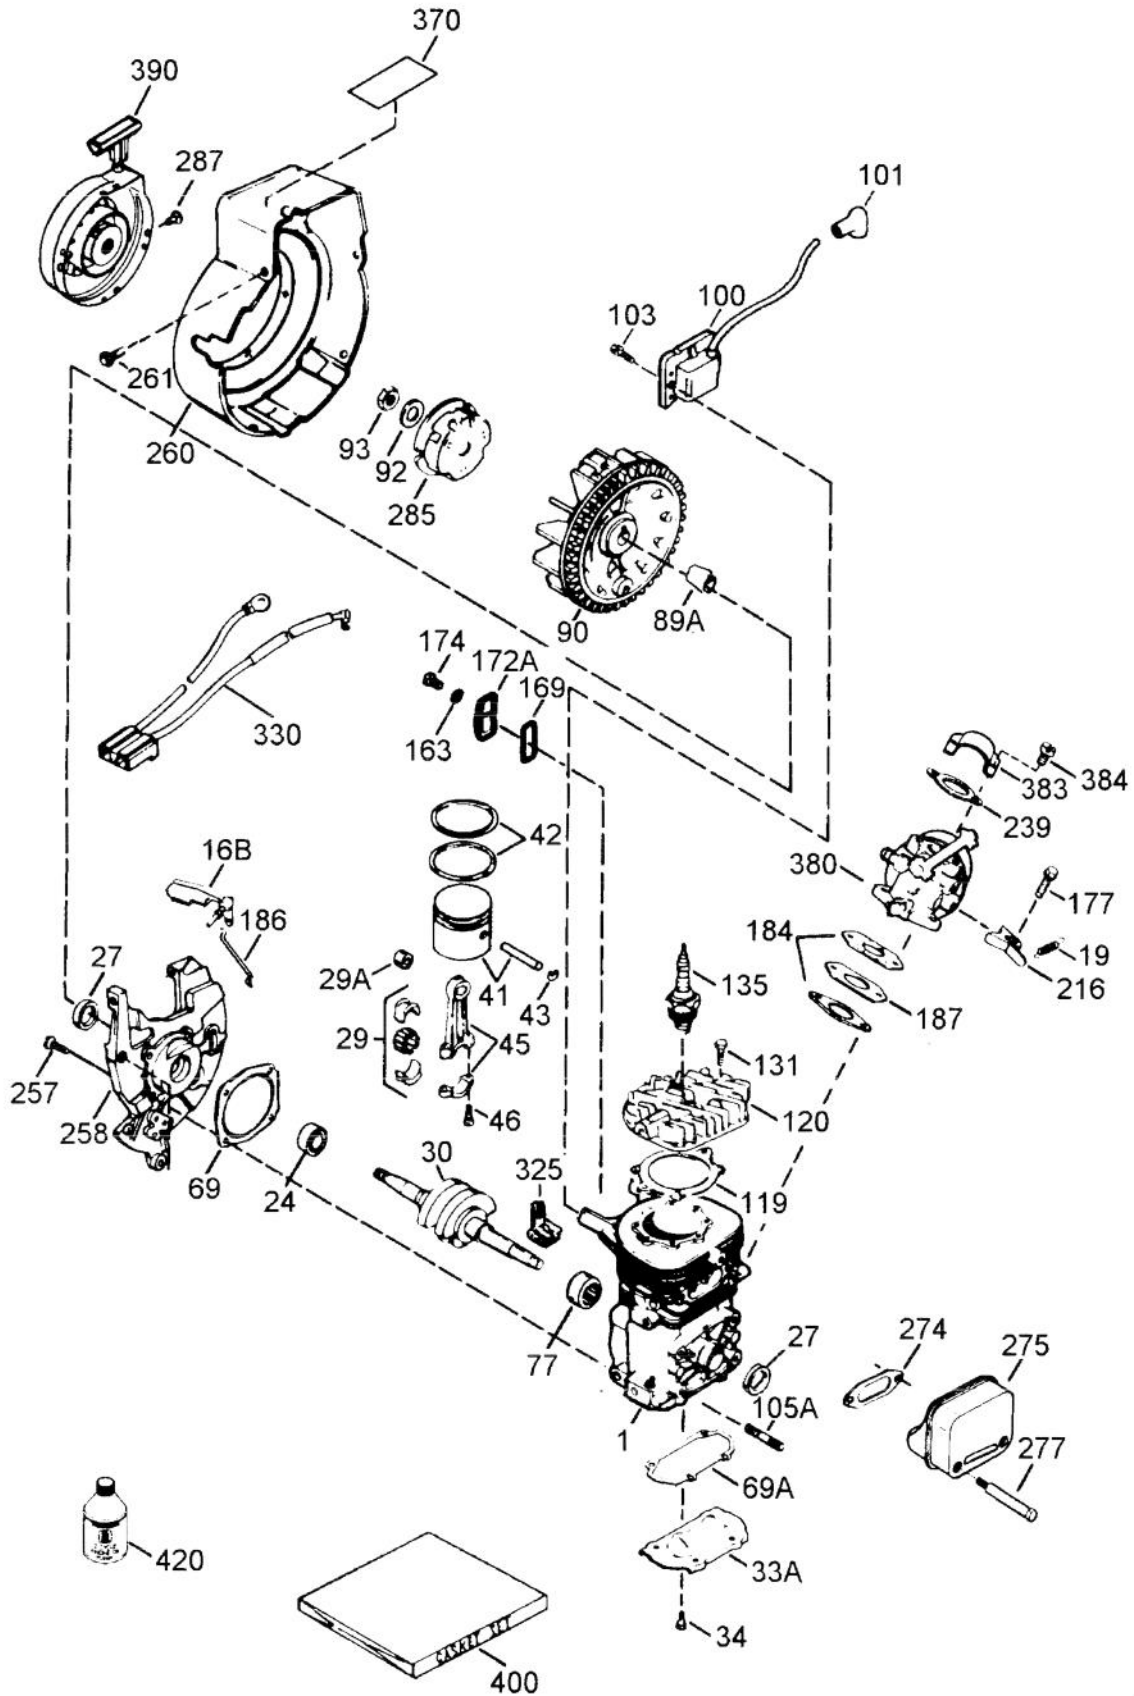

ENGINE TECUMSEH MODEL NO. HSK600 TYPE 1680S (Model 38176 Only)

ENGINE TECUMSEH MODEL NO. HSK600 TYPE 1680S (Model 38176 Only)

Ref. No.	Part No.	Description	No. Used
1		Block Ass'y - Cylinder (Order short block if replacement is required)	1
16B	490291A	Vane Ass'y - Air	1
19	570707	Spring - Governor	1
24	530110	Bearing - Ball	1
27	510319	Seal - Crankshaft	2
29	530150	Bearing & Liner Set - Needle (37 Needles)	1
29A	530104A	Bearing - Cartridge	1
30	290602	Crankshaft	1
33A	570644	Plate - Cover	1
34	650579	Screw - Pan Flex Hd.	4
41	310283A	Piston & Pin Ass'y (Incl. ref. #43)	1
42	310190	Ring Set - Piston	1
43	310167	Ring - Piston Pin Retaining	2
45	310235B	Rod Ass'y - Connecting (Incl. ref. #29, 29A & 46)	1
46	650633	Screw - Connecting Rod	2
69	*510292A	Gasket - Cylinder Cover	1
69A	*510323A	Gasket - Cover Plate	1
77	530105	Bearing - Needle	1
89A	611032	Sleeve - Flywheel	1
90	611066	Flywheel	1
92	650815	Washer - Belleville	1
93	650390	Nut - Flywheel	1
100	34443A	Solid State Ass'y (Incl. Ref. #101)	1
101	610118	Cover - Spark Plug	1
103	650814	Screw - Hex. Hd. Sems	2
105A	650796	Stud - Cylinder	4
119	*510274A	Gasket - Cylinder Head	1
120	250240B	Head - Cylinder	1
131	650477	Screw - Pan Flex Hd.	5

Ref. No.	Part No.	Description	No. Used
135	611049	Plug - Spark (RCJ-8Y or equivalent)	1
163	650838	Washer - Flat	1
169	*510325A	Gasket - Cover	1
172A	570708	Cover Ass'y - Compression Release	1
174	650579	Screw - Torx. Hd.	1
177	650959	Screw	2
184	*510326A	Gasket - Carburetor	2
186	490322	Link - Governor	1
187	570438A	Spacer	1
216	570645	Level - Adjusting	1
239	35815	Gasket - Filter Base	1
257	650911	Screw - Torx Pan Hd.	4
258	350422	Base Ass'y - Blower Housing (Incl ref. #27)	1
260	350437	Housing - Blower	1
261	650737	Screw - Hex. Washer Hd.	3
274	*510207A	Gasket - Exhaust	1
275	390332	Muffler (Incl. Ref. #274 & 277)	1
277	650869	Screw - Torx Pan Hd.	2
285	590551	Cup - Starter	1
287	650926	Screw	3
325A	29443	Clip - Spring	1
330	611131A	Harness - Wire	1
370	35977	Decal - Caution	1
380	632641	Carburetor (Incl. ref. #184)	1
383	570434	Baffle - Air	1
384	650229	Screw - Pan Hd. Sems	2
390	590652	Starter Ass'y - Rewind	1
400	510324B	Gasket Set	1
422	730227A	Oil - 2 Cycle (8 oz.)	1

*Indicates parts included in Gasket Set ref. #400