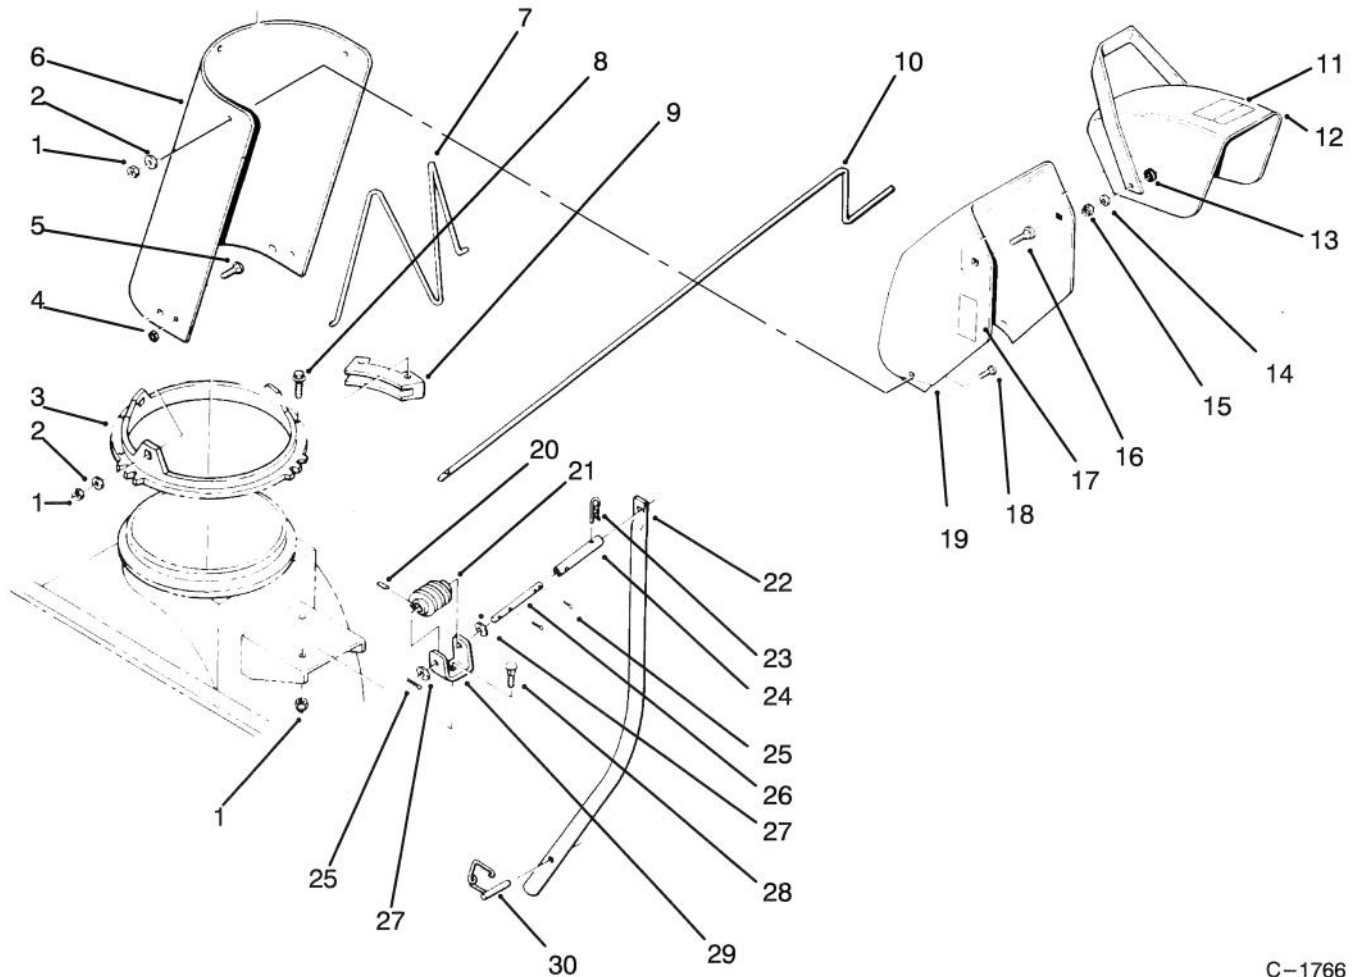

MODEL NO. 79361-4900001 & UP

**PARTS
CATALOG**

44" Two Stage Snowthrower
For WHEEL HORSE® Garden Tractors

C-1765

AUGER HOUSING ASSEMBLY

Ref. No.	Part No.	Description	No. Used
1	3230-2	Bolt - Carriage	4
2	322-3	Bolt	24
3	57-3510	Plate - Side	2
4	53-7670	Decal - Auger, Danger	2
5	92-8748	Decal - Attachment	1
6	117224	Brace - R.H.	1
7	926671	Bolt	3
8	117553	Cover - Belt Rear	1
9	117540	Guard - Chain	1
10	926693	Bolt	2
11	323-7	Bolt	3
12	101017	Lock	1
13	79-2530	Bracket - Bumper	1
14	117552	Guard - Belt	1

Ref. No.	Part No.	Description	No. Used
15	3256-24	Washer	4
16	933504	Cotter - Hairpin	3
17	932961	Pin - Clevis	1
18	104859	Spacer	2
19	323-6	Bolt - Nylok	6
20	117550	Bracket - Guard	1
21	3296-39	Nut - Lock	11
22	117434	Frame	1
23	3253-6	Washer - Lock	2
24	324-5	Bolt	2
25	915664	Nut - Lock	2
26	3256-25	Washer	2
27	117223	Brace - L.H.	1
28	3232-1	Bolt - Carriage	2

C-1766

CHUTE ASSEMBLY

Ref. No.	Part No.	Description	No. Used
1	3296-29	Nut - Lock	7
2	3256-23	Washer	6
3	25-5290	Ring - Chute Swivel	1
4	3290-326	Nut - Push	2
5	322-2	Bolt	3
6	26-1110	Extension - Chute	1
7	12-2040	Wire - Chute	1
8	27-0220	Screw - Special	6
9	25-5450	Chute - Retainer	3
10	51-2650	Crank	1
11	53-7660	Decal - Danger	1
12	11-9349	Deflector Assembly (Incl. Ref. #11)	1
13	20-4320	Washer - Rubber	2
14	3290-340	Washer - Belleville	2
15	3296-39	Nut - Lock	2

AUGER ASSEMBLY

Ref. No.	Part No.	Description	No. Used
1	14-2449	Gear Case Assembly (Incl. Ref. #19 & 20)	1
2	32144-41	Screw - Thread Forming	8
3	20-3210	Bushing	1
4	237-87	Seal	1
5	3257-23	Key - Woodruff	1
6	6-8590	Key - Square	1
7	19-8540	Shaft - Impeller	1
8	57-3300	Auger - R.H.	1
*	57-3370	Auger - L.H.	1
9	3242-6	Screw - Sq. Hd. Set	2
10	19-8890	Impeller	1
11	3296-42	Nut - Lock	8
12	20-0990	Flange - Bearing Front	2
13	20-0980	Bearing	2
14	20-1000	Flange - Bearing Rear	2
15	322-14	Bolt	2
16	3296-29	Nut - Lock	2
17	57-3500	Shaft - Auger	1