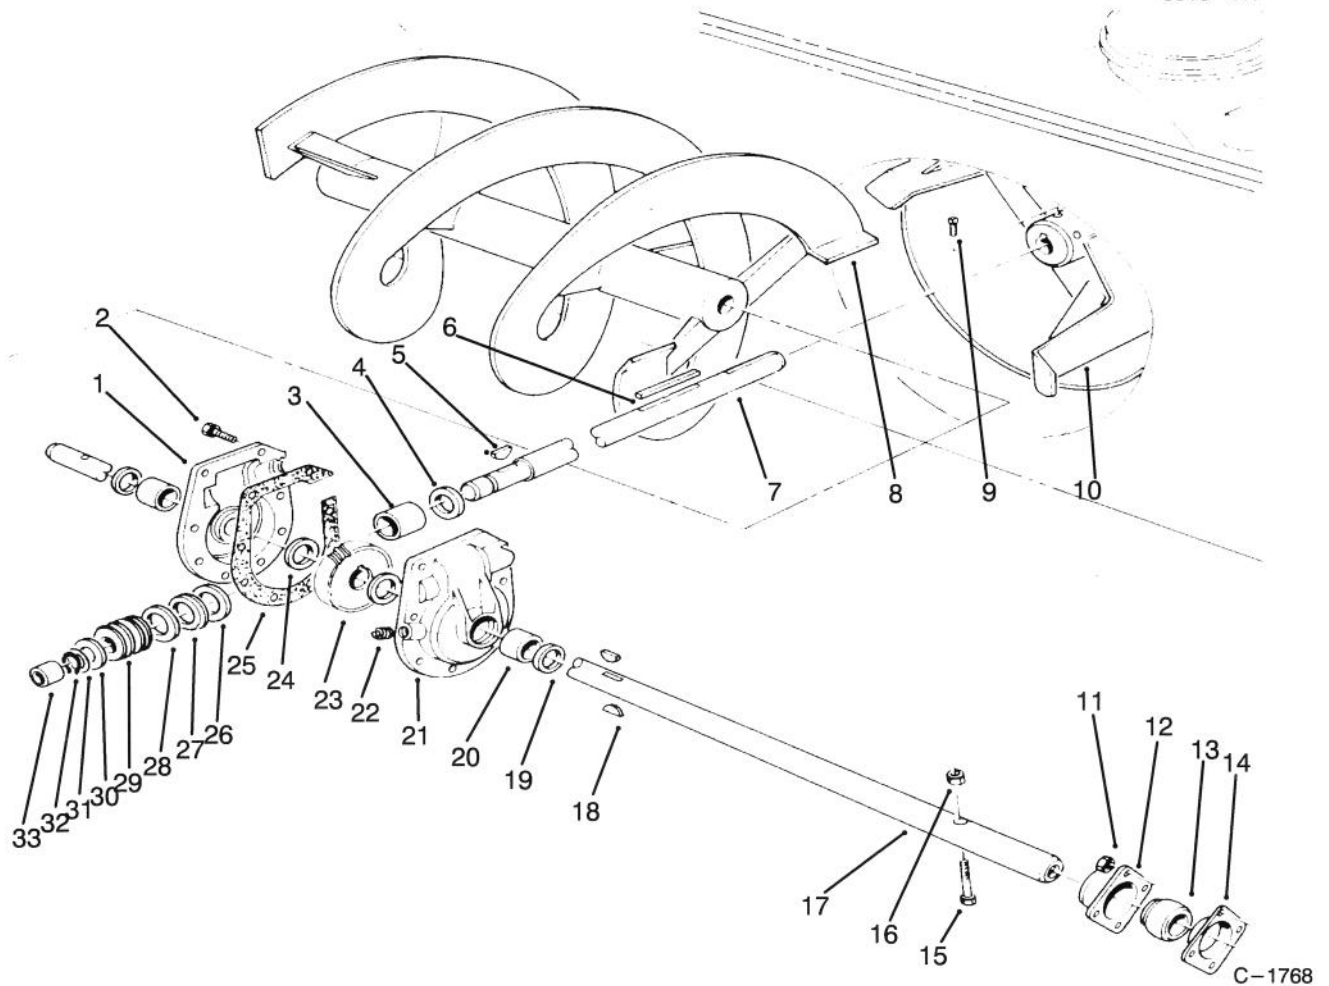

MODEL NO. 79361-4900001 & UP

**PARTS
CATALOG**

44" Two Stage Snowthrower
For WHEEL HORSE® Garden Tractors

C-1765

AUGER HOUSING ASSEMBLY

Ref. No.	Part No.	Description	No. Used
1	3230-2	Bolt - Carriage	4
2	322-3	Bolt	24
3	57-3510	Plate - Side	2
4	53-7670	Decal - Auger, Danger	2
5	92-8748	Decal - Attachment	1
6	117224	Brace - R.H.	1
7	926671	Bolt	3
8	117553	Cover - Belt Rear	1
9	117540	Guard - Chain	1
10	926693	Bolt	2
11	323-7	Bolt	3
12	101017	Lock	1
13	79-2530	Bracket - Bumper	1
14	117552	Guard - Belt	1

C-1766

CHUTE ASSEMBLY

Ref. No.	Part No.	Description	No. Used
1	3296-29	Nut - Lock	7
2	3256-23	Washer	6
3	25-5290	Ring - Chute Swivel	1
4	3290-326	Nut - Push	2
5	322-2	Bolt	3
6	26-1110	Extension - Chute	1
7	12-2040	Wire - Chute	1
8	27-0220	Screw - Special	6
9	25-5450	Chute - Retainer	3
10	51-2650	Crank	1
11	53-7660	Decal - Danger	1
12	11-9349	Deflector Assembly (Incl. Ref. #11)	1
13	20-4320	Washer - Rubber	2
14	3290-340	Washer - Belleville	2
15	3296-39	Nut - Lock	2

Ref. No.	Part No.	Description	No. Used
16	3231-2	Bolt - Carriage	2
17	63-3740	Decal - Discharge Danger	2
18	900036	Bolt - Carriage	3
19	92-6335	Chute - Upper Discharge (Incl. Ref. #17)	1
20	933152	Pin - Roll	1
21	8-8600	Gear - Worm	1
22	119030	Support - Crank	1
23	933505	Cotter - Hairpin	1
24	117538	Coupling	1
25	3272-10	Pin - Cotter	3
26	117529	Rod - Lower	1
27	3256-2	Washer	2
28	3230-1	Bolt - Carriage	1
29	49-6720	Bracket	1
30	111314	Pin - Lock	1

AUGER ASSEMBLY

Ref. No.	Part No.	Description	No. Used
1	14-2449	Gear Case Assembly (Incl. Ref. #19 & 20)	1
2	32144-41	Screw - Thread Forming	8
3	20-3210	Bushing	1
4	237-87	Seal	1
5	3257-23	Key - Woodruff	1
6	6-8590	Key - Square	1
7	19-8540	Shaft - Impeller	1
8	57-3300	Auger - R.H.	1
*	57-3370	Auger - L.H.	1
9	3242-6	Screw - Sq. Hd. Set	2
10	19-8890	Impeller	1
11	3296-42	Nut - Lock	8
12	20-0990	Flange - Bearing Front	2
13	20-0980	Bearing	2
14	20-1000	Flange - Bearing Rear	2
15	322-14	Bolt	2
16	3296-29	Nut - Lock	2
17	57-3500	Shaft - Auger	1