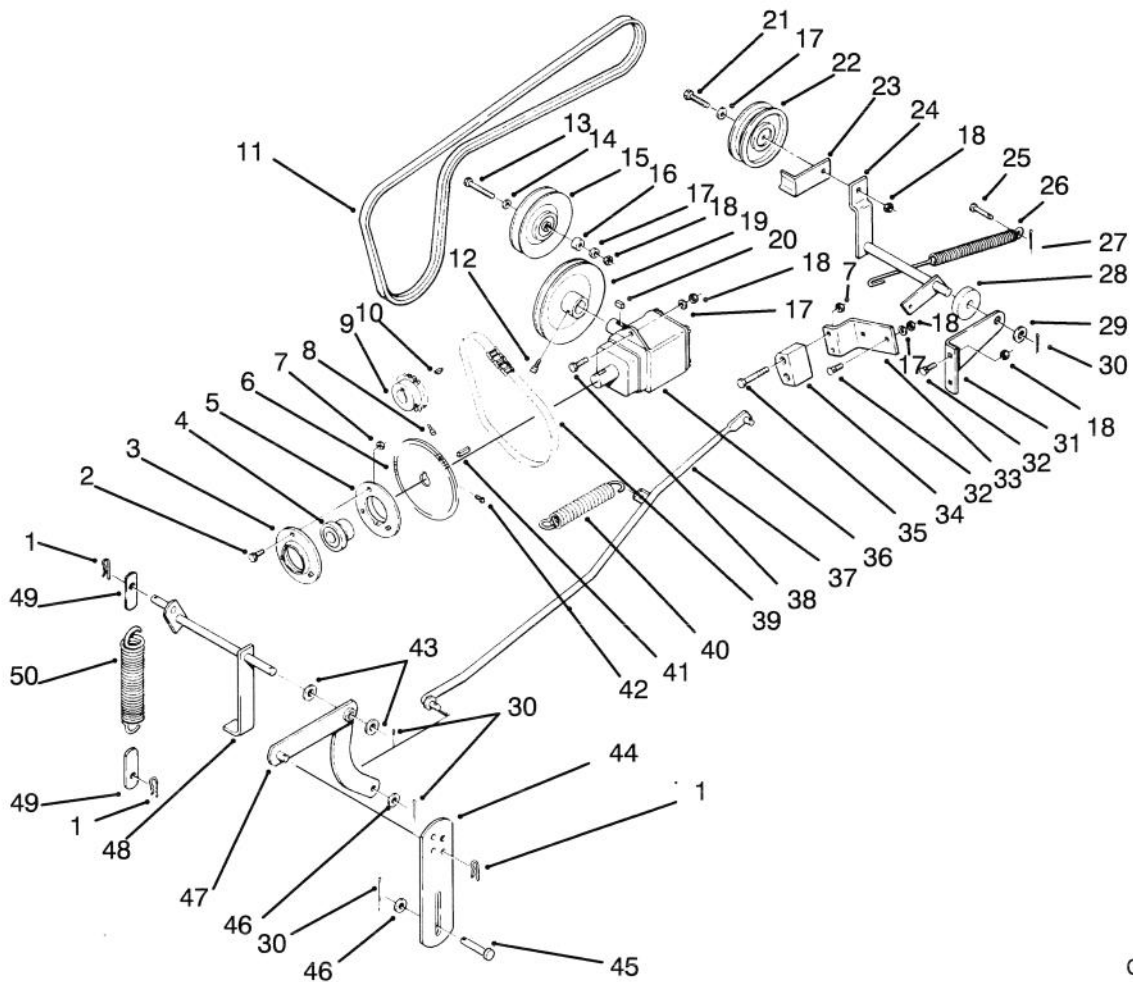

C-1767

GEAR CASE AND BELT ASSEMBLY

Ref. No.	Part No.	Description	No. Used	Ref. No.	Part No.	Description	No. Used
1	933505	Pin - Cotter	3	26	117545	Spring	1
2	3230-1	Bolt - Carriage	3	27	3272-10	Pin - Cotter	1
3	110568	Flange	1	28	117770	Washer - Rubber	1
4	110569	Bearing & Collar	1	29	3256-27	Washer	1
5	119020	Flange w/Grease Fitting	1	30	3272-11	Pin - Cotter	4
6	116919	Sprocket	1	31	117544	Bracket - Pivot	1
7	3296-29	Nut - Lock	5	32	3231-2	Bolt - Carriage	4
8	3241-5	Screw - Set	2	33	117517	Bracket	1
9	117338	Sprocket	1	34	108959	Tightener - Chain	1
10	937221	Key	1	35	322-10	Bolt	2
11	116332	Belt - Drive	1	36	116938	Gearbox	1
12	3242-2	Screw - Set	2	37	117556	Rod - Lift	1
13	323-10	Bolt	1	38	3231-25	Bolt - Carriage	2
14	2844	Washer	1	39	117447	Chain	1
15	115118	Pulley - Idler	1	40	110614	Spring	1
16	106887	Spacer	1	41	6366	Key	1
17	3256-24	Washer	6	42	3242-6	Screw - Sq. Hd. Set	2
18	3296-39	Nut - Lock	8	43	920262	Washer	2
19	92-5769	Pulley - Gearbox	1	44	117219	Link - Lift	1
20	937089	Key	1	45	933001	Pin - Clevis	1
21	323-8	Bolt	1	46	3256-26	Washer	2
22	116859	Pulley - Flat Idler	1	47	117543	Arm - Lift	1
23	7450	Bracket - Belt Guard	1	48	116906	Support - Spring	1
24	117546	Arm - Idler	1	49	117539	Retainer - Spring	2
25	283-10	Pin - Clevis	1	50	4629	Spring	1