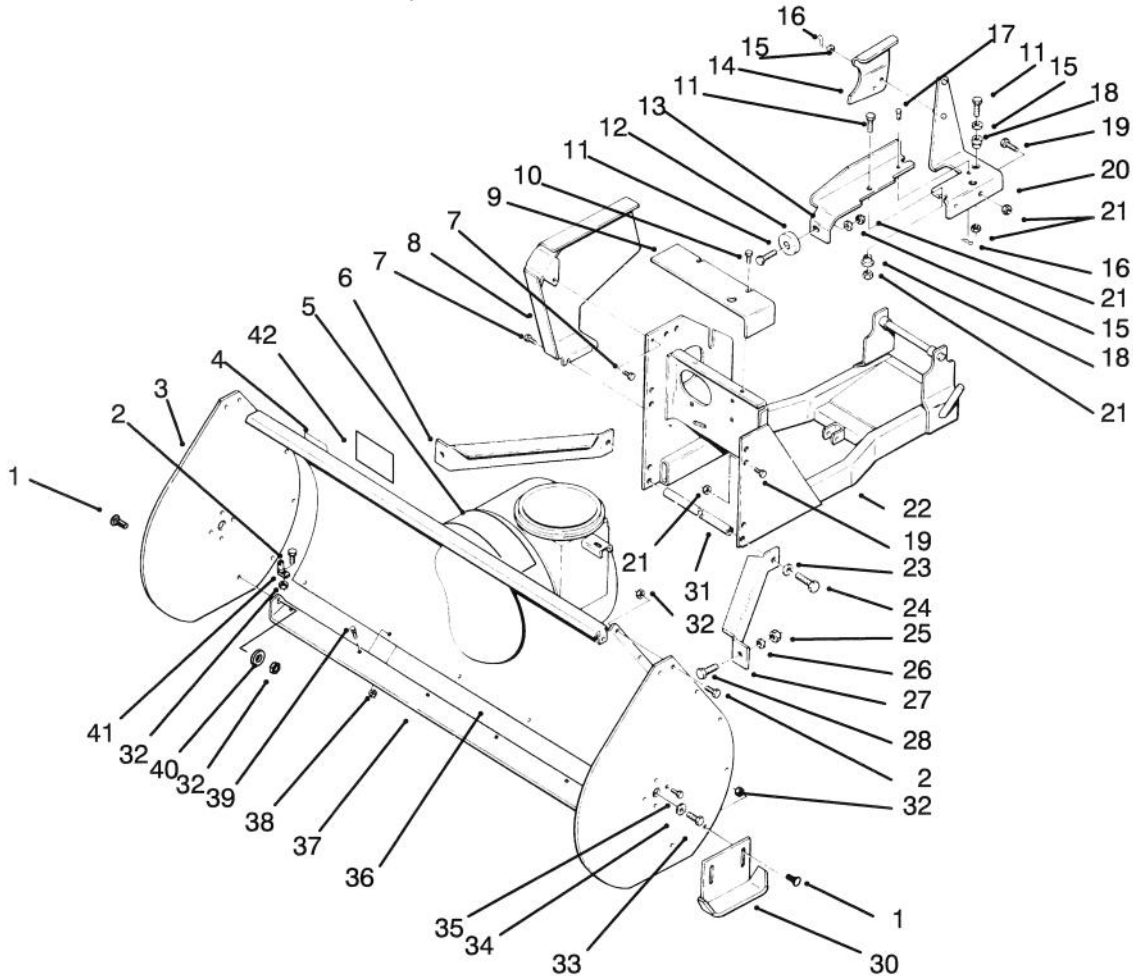

MODEL NO. 79361-4900001 & UP

**PARTS
CATALOG**

44" Two Stage Snowthrower
For WHEEL HORSE® Garden Tractors

C-1765

AUGER HOUSING ASSEMBLY

Ref. No.	Part No.	Description	No. Used
1	3230-2	Bolt - Carriage	4
2	322-3	Bolt	24
3	57-3510	Plate - Side	2
4	53-7670	Decal - Auger, Danger	2
5	92-8748	Decal - Attachment	1
6	117224	Brace - R.H.	1
7	926671	Bolt	3
8	117553	Cover - Belt Rear	1
9	117540	Guard - Chain	1
10	926693	Bolt	2
11	323-7	Bolt	3
12	101017	Lock	1
13	79-2530	Bracket - Bumper	1
14	117552	Guard - Belt	1

Ref. No.	Part No.	Description	No. Used
15	3256-24	Washer	4
16	933504	Cotter - Hairpin	3
17	932961	Pin - Clevis	1
18	104859	Spacer	2
19	323-6	Bolt - Nylok	6
20	117550	Bracket - Guard	1
21	3296-39	Nut - Lock	11
22	117434	Frame	1
23	3253-6	Washer - Lock	2
24	324-5	Bolt	2
25	915664	Nut - Lock	2
26	3256-25	Washer	2
27	117223	Brace - L.H.	1
28	3232-1	Bolt - Carriage	2

C-1766

CHUTE ASSEMBLY

Ref. No.	Part No.	Description	No. Used
1	3296-29	Nut - Lock	7
2	3256-23	Washer	6
3	25-5290	Ring - Chute Swivel	1
4	3290-326	Nut - Push	2
5	322-2	Bolt	3
6	26-1110	Extension - Chute	1
7	12-2040	Wire - Chute	1
8	27-0220	Screw - Special	6
9	25-5450	Chute - Retainer	3
10	51-2650	Crank	1
11	53-7660	Decal - Danger	1
12	11-9349	Deflector Assembly (Incl. Ref. #11)	1
13	20-4320	Washer - Rubber	2
14	3290-340	Washer - Belleville	2
15	3296-39	Nut - Lock	2

AUGER ASSEMBLY

Ref. No.	Part No.	Description	No. Used
1	14-2449	Gear Case Assembly (Incl. Ref. #19 & 20)	1
2	32144-41	Screw - Thread Forming	8
3	20-3210	Bushing	1
4	237-87	Seal	1
5	3257-23	Key - Woodruff	1
6	6-8590	Key - Square	1
7	19-8540	Shaft - Impeller	1
8	57-3300	Auger - R.H.	1
*	57-3370	Auger - L.H.	1
9	3242-6	Screw - Sq. Hd. Set	2
10	19-8890	Impeller	1
11	3296-42	Nut - Lock	8
12	20-0990	Flange - Bearing Front	2
13	20-0980	Bearing	2
14	20-1000	Flange - Bearing Rear	2
15	322-14	Bolt	2
16	3296-29	Nut - Lock	2
17	57-3500	Shaft - Auger	1