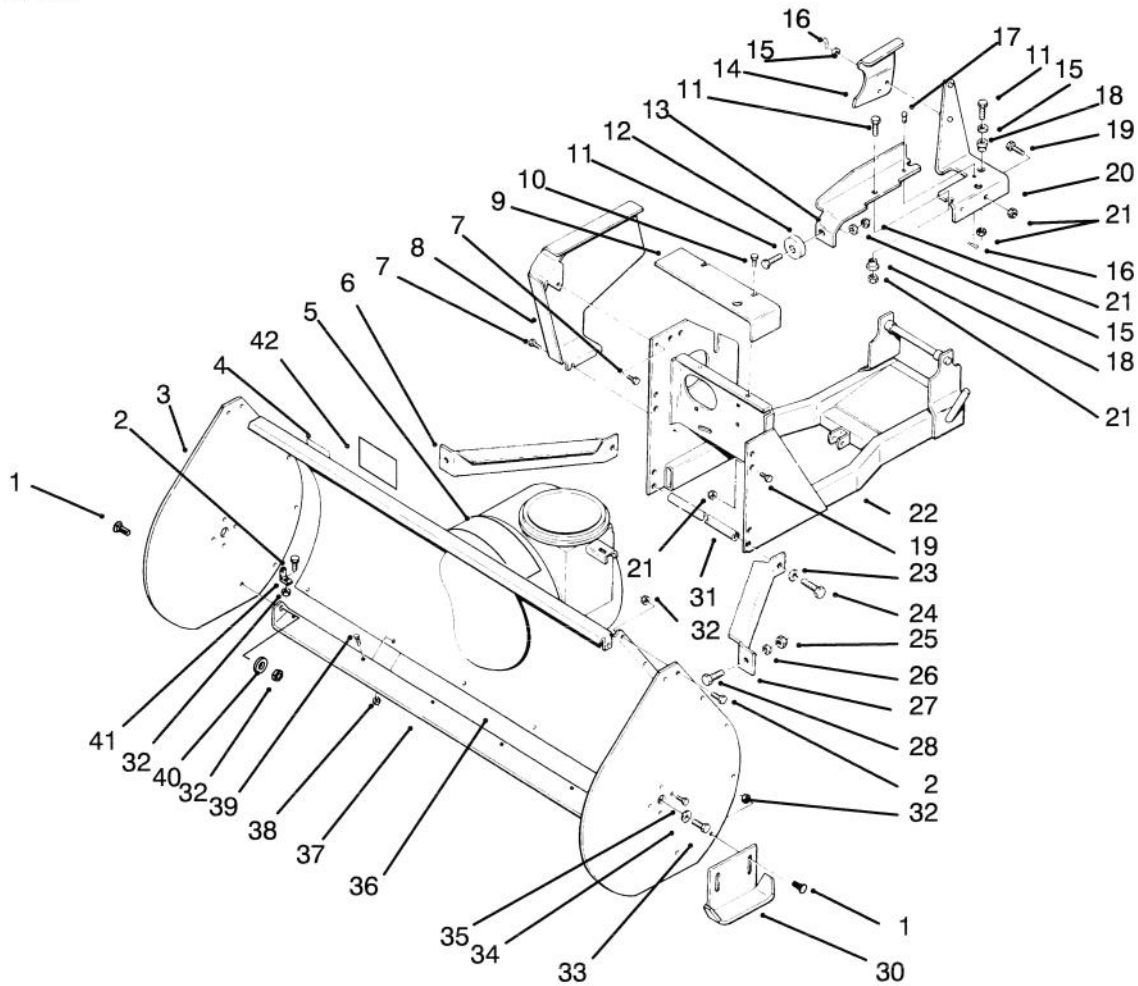

MODEL NO. 79361-4900001 & UP

**PARTS
CATALOG**

44" Two Stage Snowthrower
For WHEEL HORSE® Garden Tractors

C-1765

AUGER HOUSING ASSEMBLY

Ref. No.	Part No.	Description	No. Used
1	3230-2	Bolt - Carriage	4
2	322-3	Bolt	24
3	57-3510	Plate - Side	2
4	53-7670	Decal - Auger, Danger	2
5	92-8748	Decal - Attachment	1
6	117224	Brace - R.H.	1
7	926671	Bolt	3
8	117553	Cover - Belt Rear	1
9	117540	Guard - Chain	1
10	926693	Bolt	2
11	323-7	Bolt	3
12	101017	Lock	1
13	79-2530	Bracket - Bumper	1
14	117552	Guard - Belt	1

Ref. No.	Part No.	Description	No. Used
15	3256-24	Washer	4
16	933504	Cotter - Hairpin	3
17	932961	Pin - Clevis	1
18	104859	Spacer	2
19	323-6	Bolt - Nylok	6
20	117550	Bracket - Guard	1
21	3296-39	Nut - Lock	11
22	117434	Frame	1
23	3253-6	Washer - Lock	2
24	324-5	Bolt	2
25	915664	Nut - Lock	2
26	3256-25	Washer	2
27	117223	Brace - L.H.	1
28	3232-1	Bolt - Carriage	2

C-1766

CHUTE ASSEMBLY

Ref. No.	Part No.	Description	No. Used
1	3296-29	Nut - Lock	7
2	3256-23	Washer	6
3	25-5290	Ring - Chute Swivel	1
4	3290-326	Nut - Push	2
5	322-2	Bolt	3
6	26-1110	Extension - Chute	1
7	12-2040	Wire - Chute	1
8	27-0220	Screw - Special	6
9	25-5450	Chute - Retainer	3
10	51-2650	Crank	1
11	53-7660	Decal - Danger	1
12	11-9349	Deflector Assembly (Incl. Ref. #11)	1
13	20-4320	Washer - Rubber	2
14	3290-340	Washer - Belleville	2
15	3296-39	Nut - Lock	2

AUGER ASSEMBLY

Ref. No.	Part No.	Description	No. Used
1	14-2449	Gear Case Assembly (Incl. Ref. #19 & 20)	1
2	32144-41	Screw - Thread Forming	8
3	20-3210	Bushing	1
4	237-87	Seal	1
5	3257-23	Key - Woodruff	1
6	6-8590	Key - Square	1
7	19-8540	Shaft - Impeller	1
8	57-3300	Auger - R.H.	1
*	57-3370	Auger - L.H.	1
9	3242-6	Screw - Sq. Hd. Set	2
10	19-8890	Impeller	1
11	3296-42	Nut - Lock	8
12	20-0990	Flange - Bearing Front	2
13	20-0980	Bearing	2
14	20-1000	Flange - Bearing Rear	2
15	322-14	Bolt	2
16	3296-29	Nut - Lock	2
17	57-3500	Shaft - Auger	1