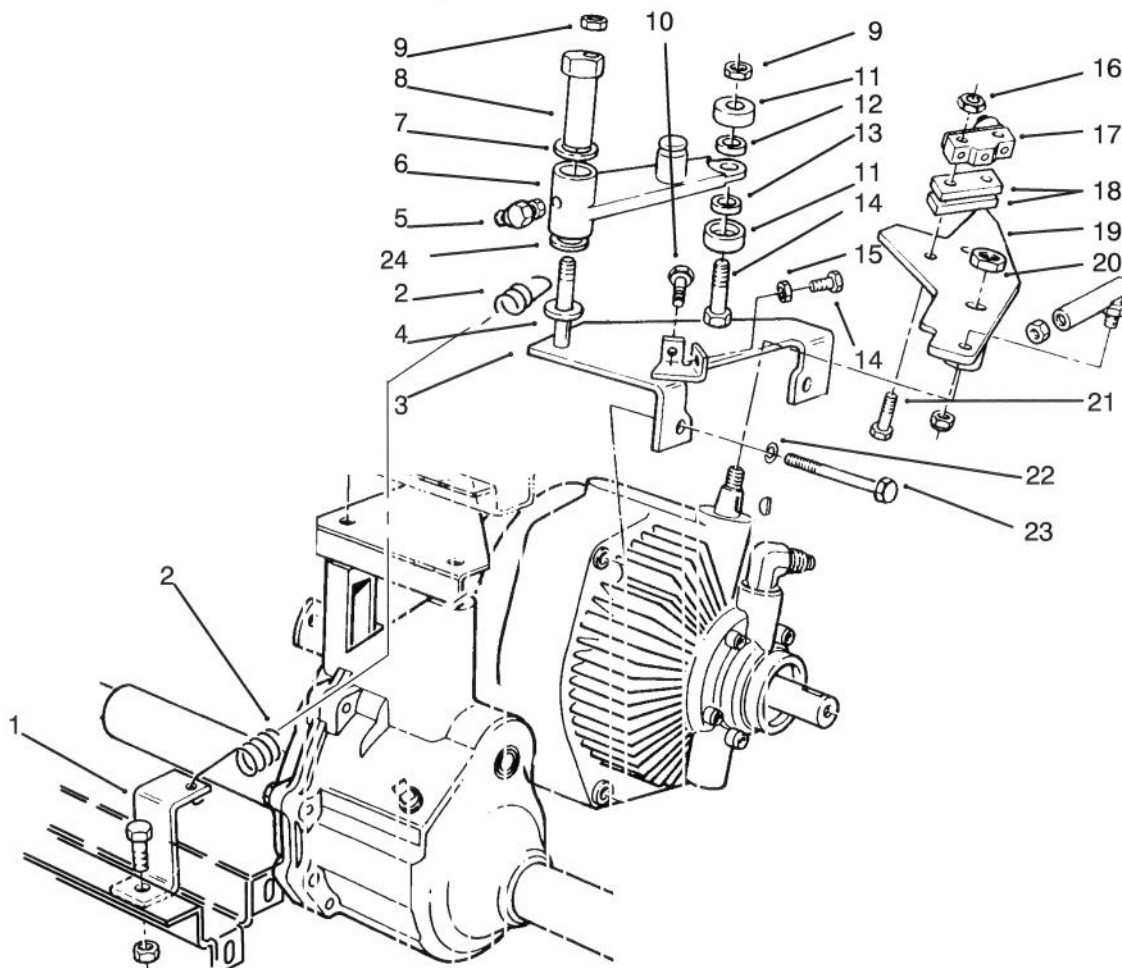

PART NO. 92-8948

PARTS
CATALOG

UPDATE KIT – SOFT TRACTION PEDAL

For GM 117 & Proline 118

C-1774

SOFT TRACTION PEDAL

Ref. No.	Part No.	Description	No. Used	Ref. No.	Part No.	Description	No. Used
1	92-6273	Bracket – Spring	1	13	75-5470	Spacer	1
2	76-9430	Spring	1	14	322-7	Screw	2
3	92-6270	Plate – Traction	1	15	3217-6	Nut	4
4	3256-68	Washer	2	16	3296-9	Nut	2
5	302-60	Fitting – Grease	1	17	29-6163	Switch , (Ref. Switch Not Included Use Existing)	1
6	92-6289	Swing Arm Assembly (Incl. Ref.# 24)	1	18	75-4130	Spacer	2
7	3-6498	Washer	1	19	92-6269	Lever – Traction	1
8	76-8640	Stud – Traction	2	20	3296-25	Nut	1
9	3296-29	Nut	3	21	3250-46	Screw	2
10	322-6	Screw	1	22	3253-5	Washer – Lock	2
11	251-307	Bearing	2	23	323-14	Screw	2
12	92-6290	Spacer	1	24	256-113	Bushing	2