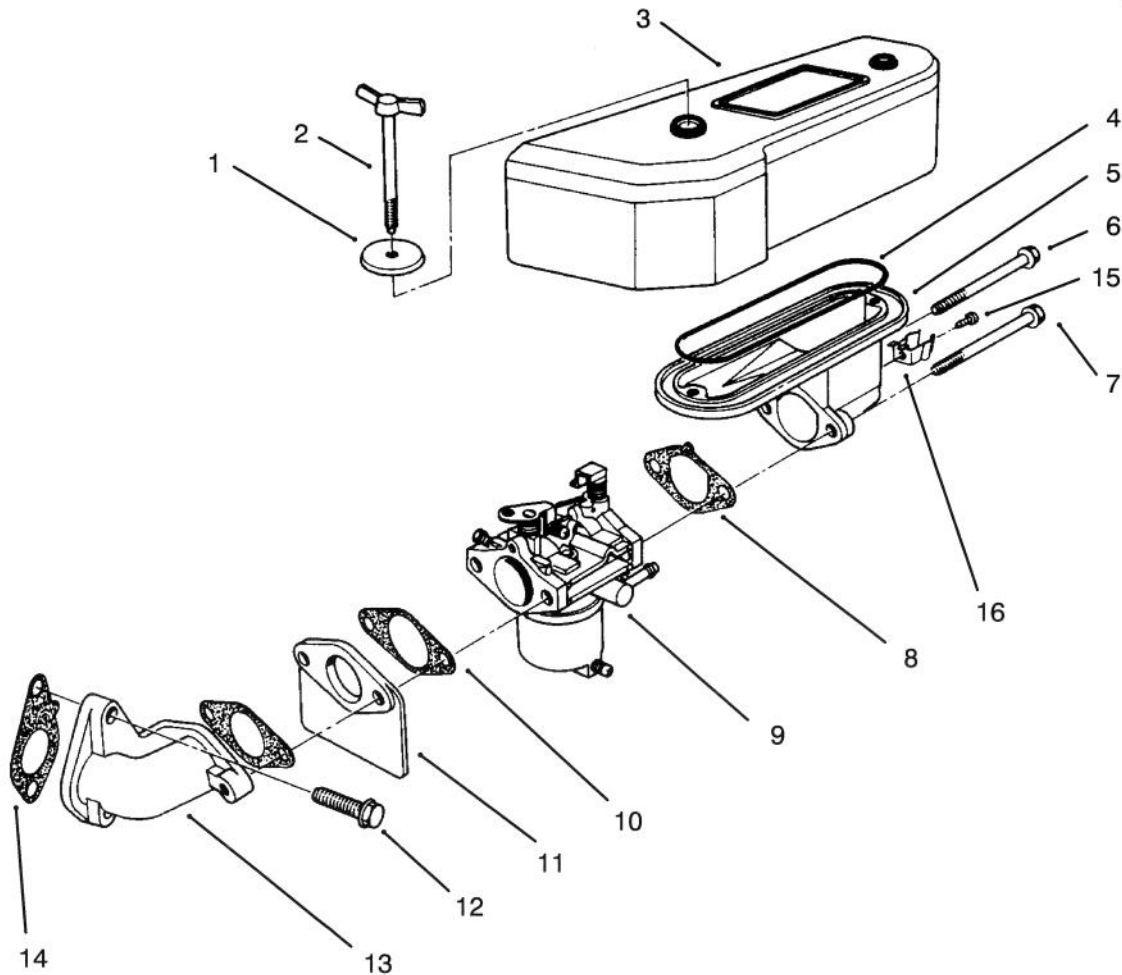

T-0514

AIR CLEANER & CARBURETOR ASSEMBLY

Ref. No.	Part No.	Description	No. Used	Ref. No.	Part No.	Description	No. Used
1	92022-2220	Washer	2	9	15001-2721	Carburetor Assembly	1
2	92002-2230	Bolt	2	10	11009-2343	Gasket	2
3	11010-2291	Air Cleaner Assembly	1	11	16073-2091	Insulator	1
4	11009-2443	Gasket	1	12	130G0825	Bolt	2
5	16060-2108	Pipe - Intake	1	13	16060-2109	Pipe - Intake	1
6	92002-2254	Bolt	1	14	11009-2342	Gasket	1
7	92002-2253	Bolt	1	15	224B0508	Screw	1
8	11009-2344	Gasket	1	16	92037-2019	Clamp	1