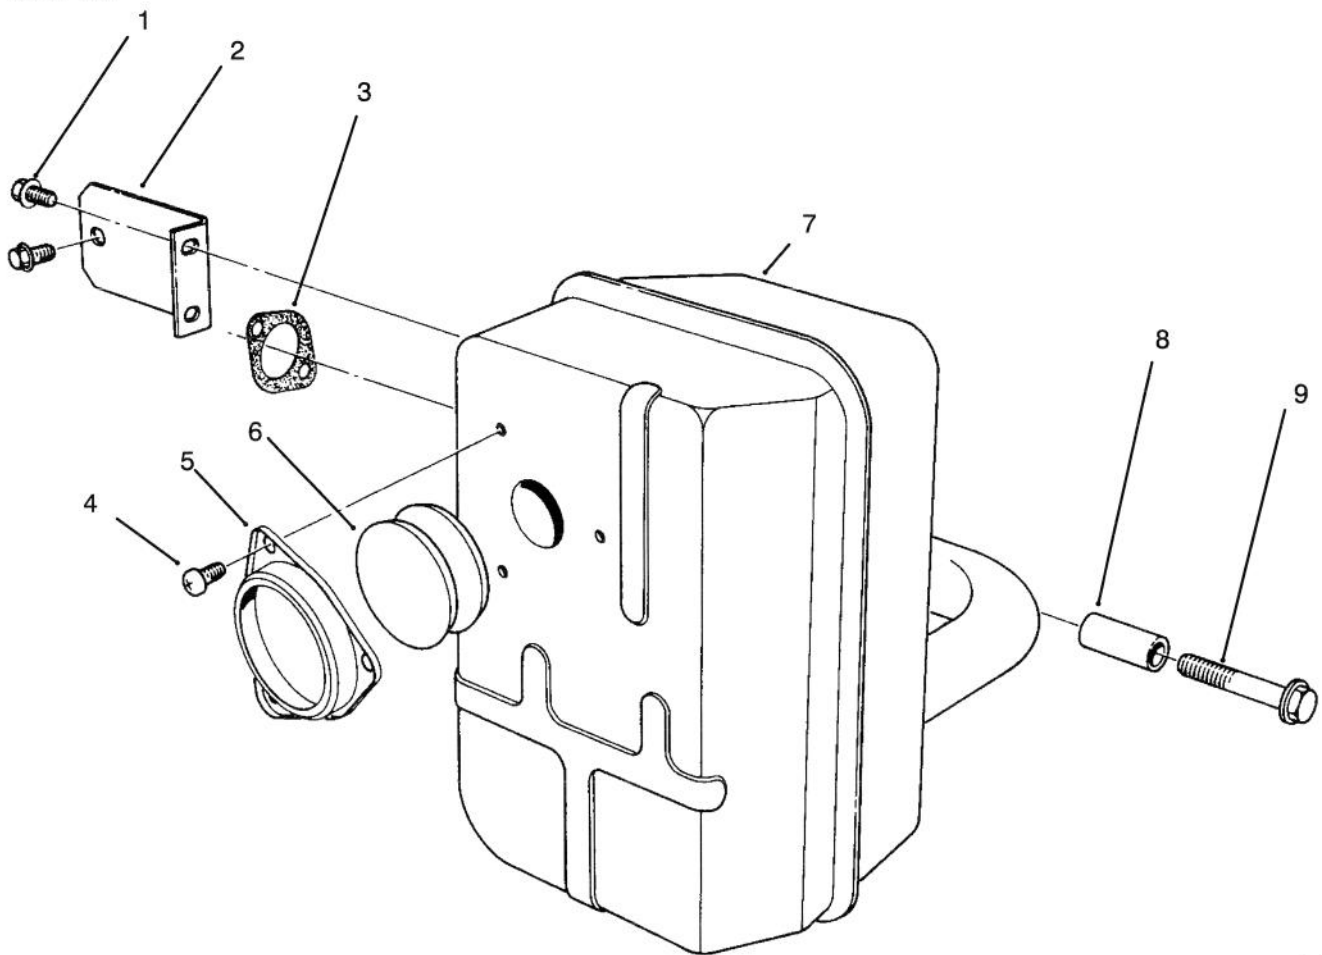

3316-459

T-0517

MUFFLER ASSEMBLY

Ref. No.	Part No.	Description	No. Used
1	130G0812	Bolt	4
2	11044-2069-9Y	Bracket	1
3	11009-2378	Gasket	1
4	92009-2166	Screw	3
5	11012-2165-9Y	Cap	1

Ref. No.	Part No.	Description	No. Used
6	18077-2052	Spark Arrestor	2
7	49069-2190-9Y	Muffler Assembly	1
8	92027-2081	Collar	2
9	130G0845	Bolt	2