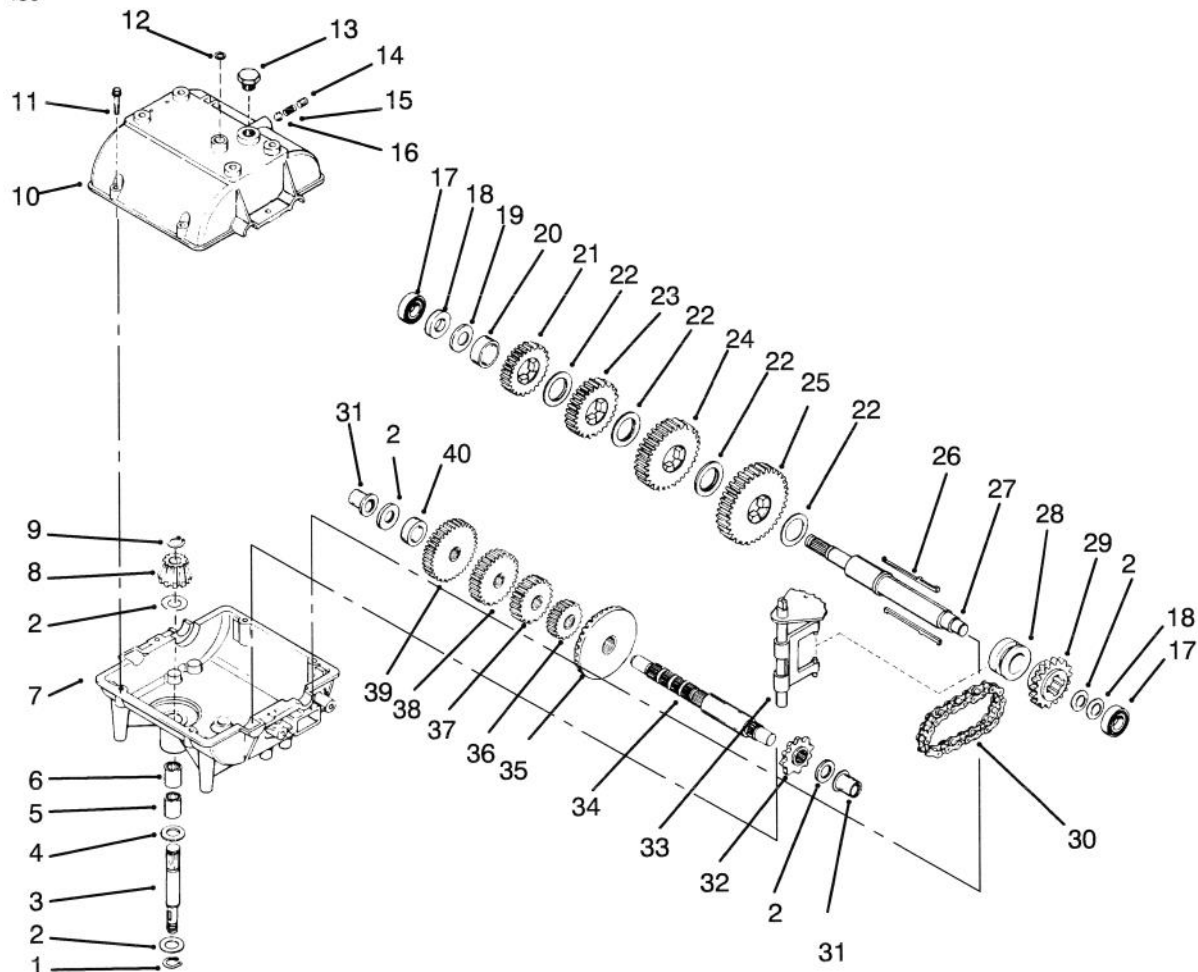

C-1776

PEERLESS TRANSMISSION MODEL NO. 700-039

Ref. No.	Part No.	Description	No. Used
1	792035	Ring - Retaining	1
2	780072	Washer - Thrust	5
3	776135	Shaft - Input	1
4	792001	"O"Ring	2
5	780142	Bearing - Needle	1
6	780086	Bearing - Needle	1
7	770090A	Case - Transmission	1
8	778153	Bevel Pinion - Input	1
9	788040	Ring - Retaining	1
10	772099A	Cover - Transmission	1
11	792073	Screw - Self Tapping	6
12	788069	Seal - Square Cut	1
13	792074	Plug - Threaded	1
14	792078	Screw - Set	1
15	792079	Spring	1
16	792077	Ball - Steel	1
17	780092	Bearing - Ball	2
18	780065	Washer - Thrust	2
19	780139	Washer - Thrust	1
20	786072	Spacer	1
21	778123A	Gear - Spur (25 Teeth)	1

Ref. No.	Part No.	Description	No. Used
22	780108	Washer - Thrust	4
23	778250	Gear - Spur (27 Teeth)	1
24	778124A	Gear - Spur (30 Teeth)	1
25	778125	Gear - Spur (35 Teeth)	1
26	792089A	Key	4
27	776289A	Shaft - Output & Brake	1
28	784266	Collar - Shift	1
29	786083	Sprocket (18 Teeth)	1
30	786081	Chain - Roller (No. 41 Chain 24 Links)	1
31	780105A	Bushing - Flanged	2
32	786082	Sprocket (9 Teeth)	1
33	784267	Rod & Fork Ass'y - Shift	1
34	776134	Shaft - Counter	1
35	778154	Gear - Bevel (42Teeth)	1
36	778136	Gear - Spur (15 Teeth)	1
37	778126A	Gear - Spur (20 Teeth)	1
38	778249	Gear - Spur (23 Teeth)	1
39	778127A	Gear - Spur (25 Teeth)	1
40	786071	Spacer	1