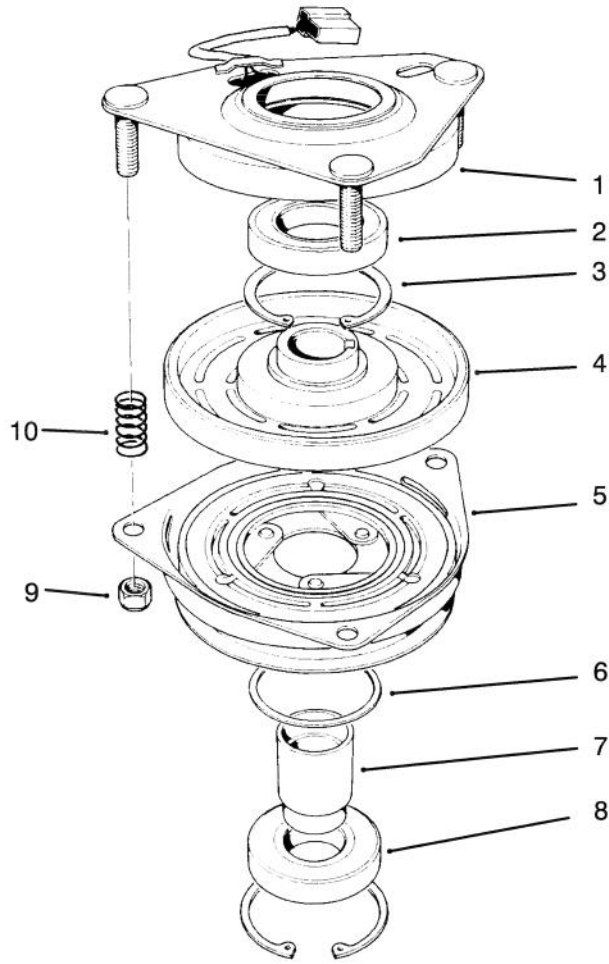

### FRAME ASSEMBLY(Continued)

Ref. No.	Part No.	Description	No. Used
28	66-7400	Plate - Control	1
29	82-7750	Decal - Ground Speed	1
30	74-0490	Decal - Fuel Shut Off	1
31	74-0360	Frame - Rear	1
32	74-0510	Valve - Fuel	1

Ref. No.	Part No.	Description	No. Used
33	237-7	"O"Ring	1
34	82-8440	Tank - Fuel	1
35	52-2890	Bushing	2
36	3256-24	Washer	1
*	71-3040	Replacement Axle Kit	1

\* Not Illustrated

T-0506

Ref. No.	Part No.	Description	No. Used
13	57-6390	Nut	2
14	3255-8	Washer - External Tooth	1
15	57-6370	Screw - Hex. Hd.	1
16	3256-23	Washer - Flat	3
17	3253-4	Washer - Lock	3
18	57-6380	Screw - Hex. Hd.	3
19	57-6360	Screw - Hex. Hd.	1
20	3253-22	Washer - Lock	1
21	44-8160	Washer - Clutch	1
22	2412-108	Clamp - Hose	1

### CLUTCH ASSEMBLY NO. 54-3200

Ref. No.	Part No.	Description	No. Used	Ref. No.	Part No.	Description	No. Used
1	54-0230	Field Assembly (Incl. Ref. # 2 & 3)	1	6	44-8330	Spacer - Pulley Bearing	1
2	251-292	Bearing - Field	1	7	44-8340	Collar - Bearing	1
3	44-8310	Ring - Retaining	2	8	251-291	Bearing - Pulley	1
4	44-8360	Field Coil, Rotor & Bearing Assembly (Incl. Ref. # 1)	1	9	3296-5	Nut - Lock	3
5	55-7410	Armature & Pulley Assembly (Incl. Ref. # 3, 6, 7, & 8)	1	10	44-8320	Spring	3