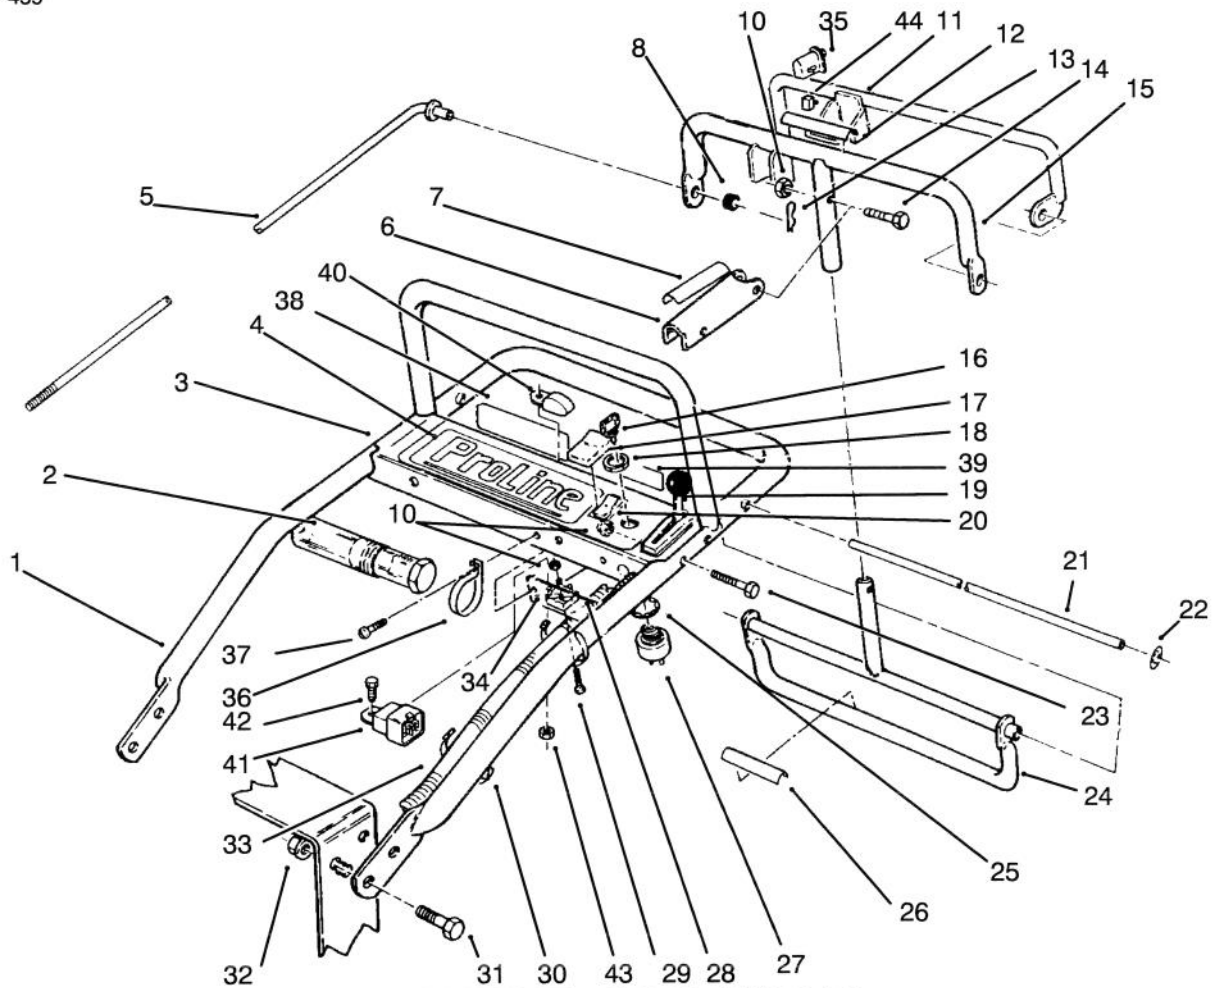

C-0506

HANDLE ASSEMBLY

Ref. No.	Part No.	Description	No. Used
1	67-6440	Handle - Upper	1
2	74-0720	Tube - Manual	1
3	82-2180	Panel - Control	1
4	82-7730	Decal - Proline	1
5	82-7631	Rod - Control	2
6	51-4850	Lever - Parking Brake	1
7	52-2010	Decal - Parking Brake	1
8	237-141	Grommet - Rubber	2
10	3296-2	Nut - Lock	6
11	82-7680	Bail Assembly	1
12	82-2290	Decal - Control Bar	1
13	3290-307	Pin - Cotter	2
14	32105-1	Screw - Hex. Hd. Machine	1
15	82-7690	Bar - Control	1
16	63-8360	Key	2
17	82-3820	Boot - Switch	1
18	218-461	Nut	1
19	74-0740	Control - Throttle	1
20	82-2300	Switch - Clutch	1
21	74-0470	Rod - Pivot	1
22	32151-80	Ring - Push On	2
23	32105-14	Screw - Hex. Hd. Machine	4

Ref. No.	Part No.	Description	No. Used
24	74-0380	Control - Pivot	1
25	3254-5	Washer - Lock	1
26	82-2280	Decal - Reverse Handle	1
27	29-5560	Switch - Off/On (Incl. Ref. #16, 18, & 25)	1
28	57-5811	Panel - Bottom	1
29	32105-13	Screw - Machine	1
30	3290-378	Cable Tie	2
31	3234-11	Screw - Hex. Hd.	4
32	32128-21	Nut - Hex. Flange	4
33		Wire Harness (Ref.)	1
34	37-7600	Bridge - Rectifier	1
35	82-2190	Switch - Bail	1
36	2412-120	R-Clamp	2
37	32144-19	Screw - Self Tapping	4
38	65-3090	Decal - Instruction	1
39	71-1280	Decal - Danger	1
40	86-7910	Module - Interlock	1
41	63-7590	Relay	1
42	321-2	Screw - Hex. Hd.	2
43	3296-42	Nut - Hex	2
44	218-595	Connector - Body	1