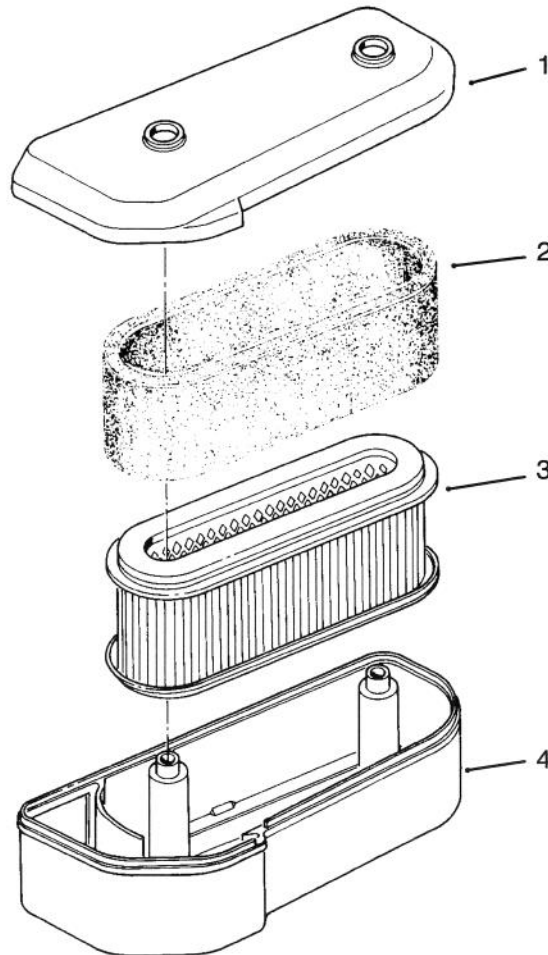

T-0516

AIR CLEANER ASSEMBLY

Ref. No.	Part No.	Description	No. Used	Ref. No.	Part No.	Description	No. Used
1	11012-2192	Cap - Air Cleaner	1	4	11011-2174	Case - Air Cleaner	1
2	11013-2020	Element	1	*	11010-2291	Air Cleaner Assembly	1
3	11013-2021	Element	1				

*Not Illustrated