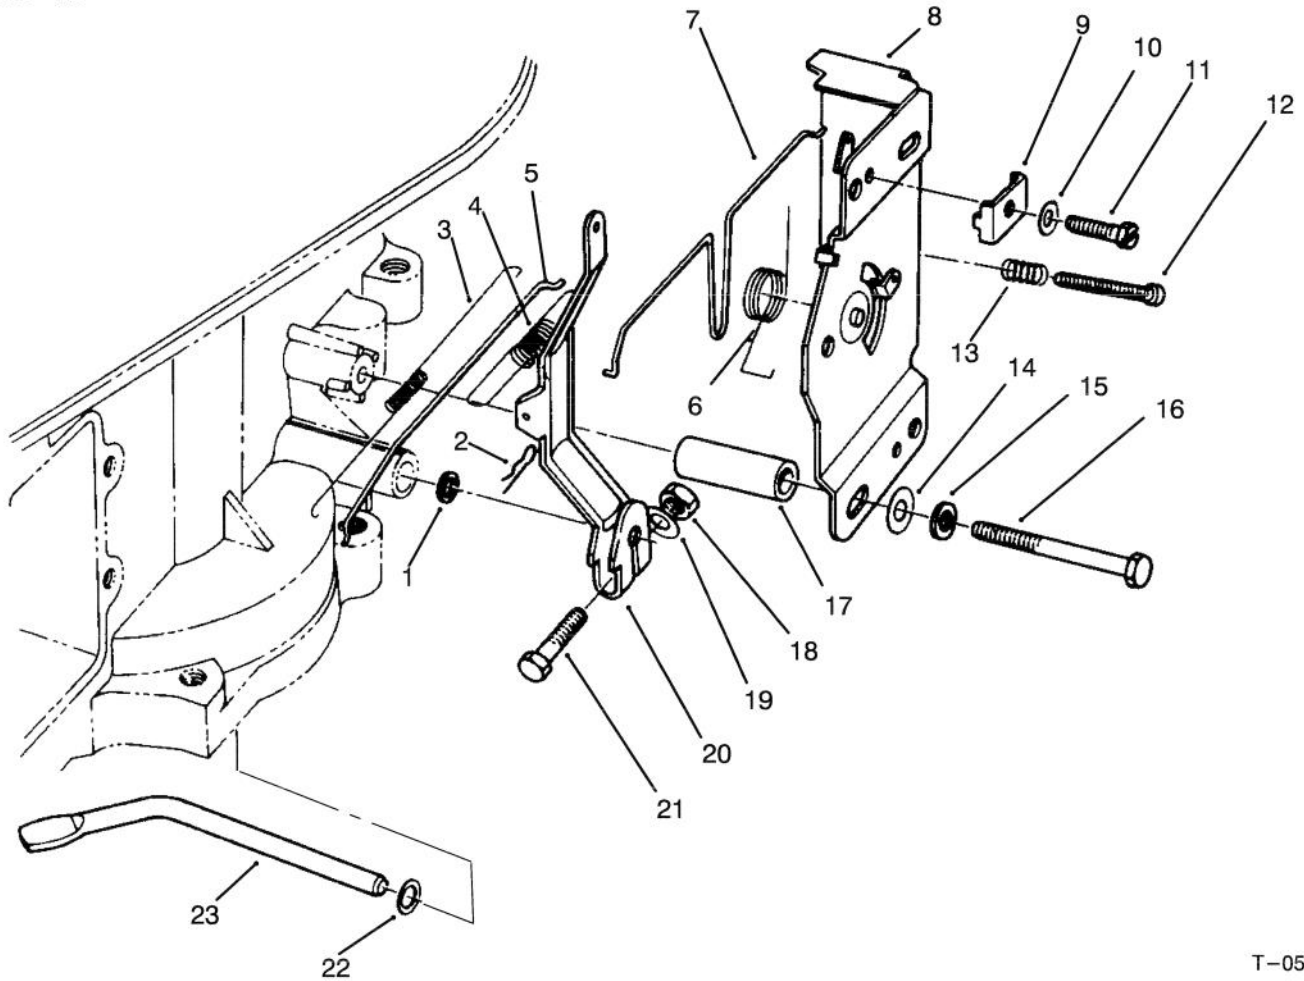

T-0511

GOVERNOR ASSEMBLY

Ref. No.	Part No.	Description	No. Used
1	92049-2097	Seal - Oil	1
2	554A0600	Pin - Cotter	1
3	92081-2213	Spring	1
4	39129-2010	Spring	1
5	16171-2001	Link	1
6	920981-2316	Spring	1
7	16169-2074	Link - Choke	1
8	49113-2067	Control Panel Assembly	1
9	92037-2020	Clamp	1
10	411B0500	Washer	1
11	310701-1225A	Bolt	1

Ref. No.	Part No.	Description	No. Used
12	214B0425	Screw	1
13	314401-5321B	Spring	1
14	311509-3595-00	Washer	2
15	461F0600	Washer - Lock	2
16	112B0650	Bolt	2
17	92027-2071	Collar	2
18	311B0600	Nut	1
19	411B0600	Washer	1
20	21187-2052	Arm - Governor	1
21	92002-2269	Bolt	1
22	410B0600	Washer	1
23	39003-2062	Arm - Pivot	1