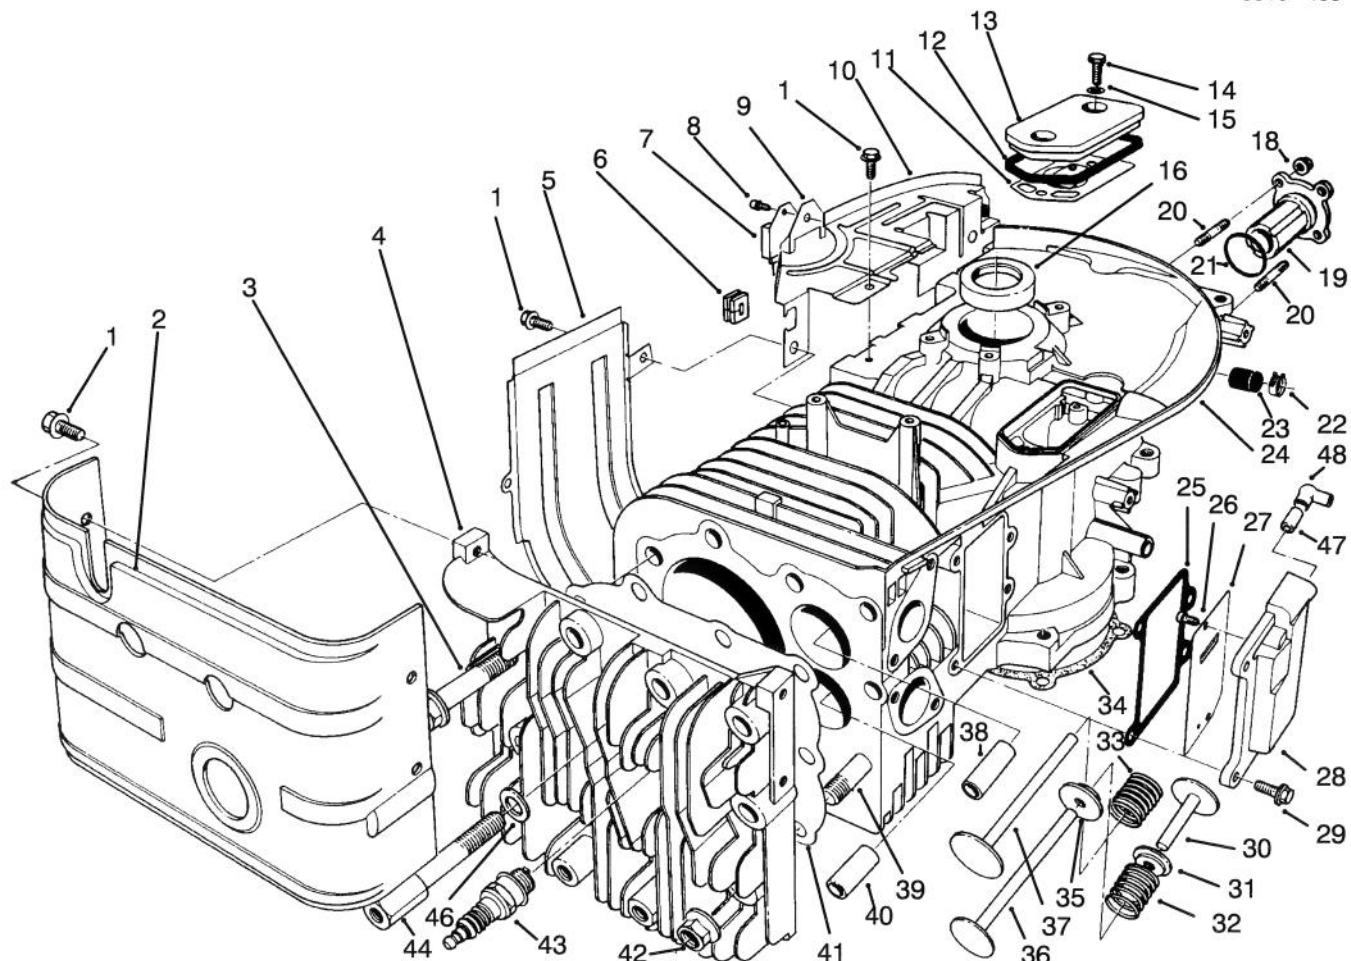

T-0509

ENGINE ASSEMBLY

Ref. No.	Part No.	Description	No. Used	Ref. No.	Part No.	Description	No. Used
1	130G0610	Bolt	8	26	314405-3092A	Screw	2
2	49089-2181-9H	Shroud	1	27	14025-2143	Cover	1
3	130G1055	Bolt	4	28	49108-2011	Cover - Valve Chamber	1
4	11001-2102	Head - Cylinder	1	29	130G0616	Bolt	4
5	49089-2199-9H	Shroud	1	30	12032-2058	Tappet	2
6	92071-2099	Grommet	6	31	39108-2054	Retainer - Spring	2
7	21119-2095	Igniter	1	32	49078-2058	Spring - Valve	1
8	234B0408	Screw	1	33	49078-2059	Spring - Valve	1
9	310702-8137A	Bracket	1	34	11009-2337	Gasket	1
10	59066-2295-9H	Housing - Fan	1	35	12039-2052	Rotator	1
11	14069-2062	Breather	1	36	12005-2066	Valve - Exhaust	1
12	11009-2339	Gasket	1	37	12004-2076	Valve - Intake	1
13	14025-2040	Cover	1	38	49002-2070	Guide - Intake Valve	1
14	315501-5381A	Bolt	2	39	92004-2082	Stud	3
15	312200-7415-02	Gasket	2	40	49002-2071	Guide - Exhaust Valve	1
16	92049-2049	Seal - Oil	1	41	11004-2079	Gasket	1
18	92015-1193	Nut	4	42	92015-2115	Nut	3
19	13107-2091	Shaft	1	43	92070-2072	Spark Plug	1
20	92004-2083	Stud	4	44	92002-2258	Bolt	2
21	92055-2072	"O"Ring	1	46	410B1000	Washer	1
22	31796-6812-00	Clip	1	47	92059-2142	Tube	1
23	92066-2096	Plug	1	48	59071-2062	Joint	1
24	49120-6025	Crankcase Assembly	1				
25	11009-2502	Gasket	1