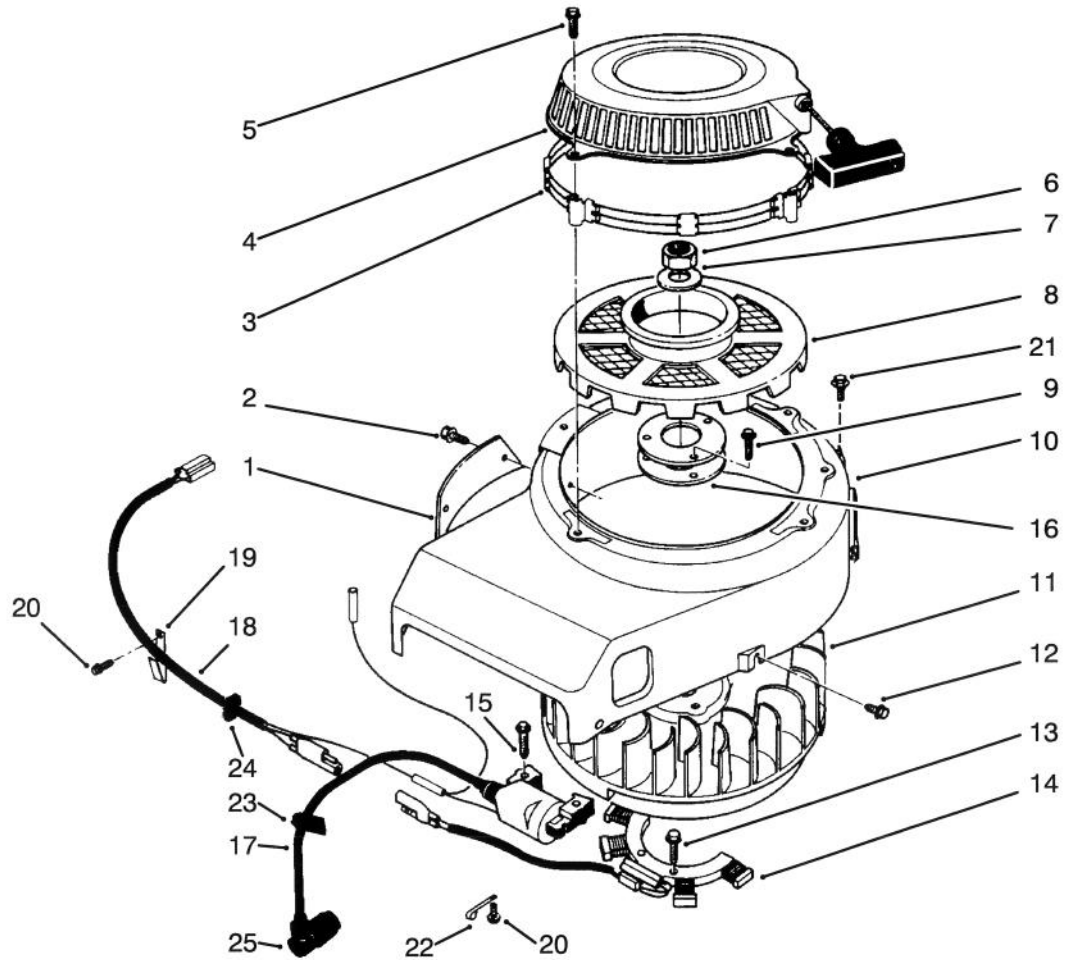

T-0512

RECOIL & FLYWHEEL ASSEMBLY

Ref. No.	Part No.	Description	No. Used
1	14024-2038-9H	Cover	1
2	234B0408	Screw	2
3	55020-2054	Guard	1
4	49088-2212-YK	Recoil Starter Ass'y	1
5	130B0635	Bolt	4
6	314G1800	Nut	1
7	92022-2178	Washer	1
8	49080-22123YK	Pulley	1
9	130G0812	Bolt	3
10	59066-2310-9H	Housing - Fan	1
11	21194-2001	Flywheel	1
12	130B0610	Bolt	2
13	244B0620	Screw	2

Ref. No.	Part No.	Description	No. Used
14	59031-2065	Coil	1
15	130B0525	Bolt	2
16	92025-2161	Shim	A/R
17	21121-2008	Coil	1
18	26001-2113	Wire Harness	1
19	313646-8161-00	Clamp	1
20	130G0610	Screw	2
21	130G0614	Bolt	2
22	92037-2158	Clamp	1
23	92071-2100	Grommet	1
24	92071-2099	Grommet	1
25	21130-2060	Cap Spark Plug	1
*	26011-2119	Wire Lead	1

*Not Illustrated