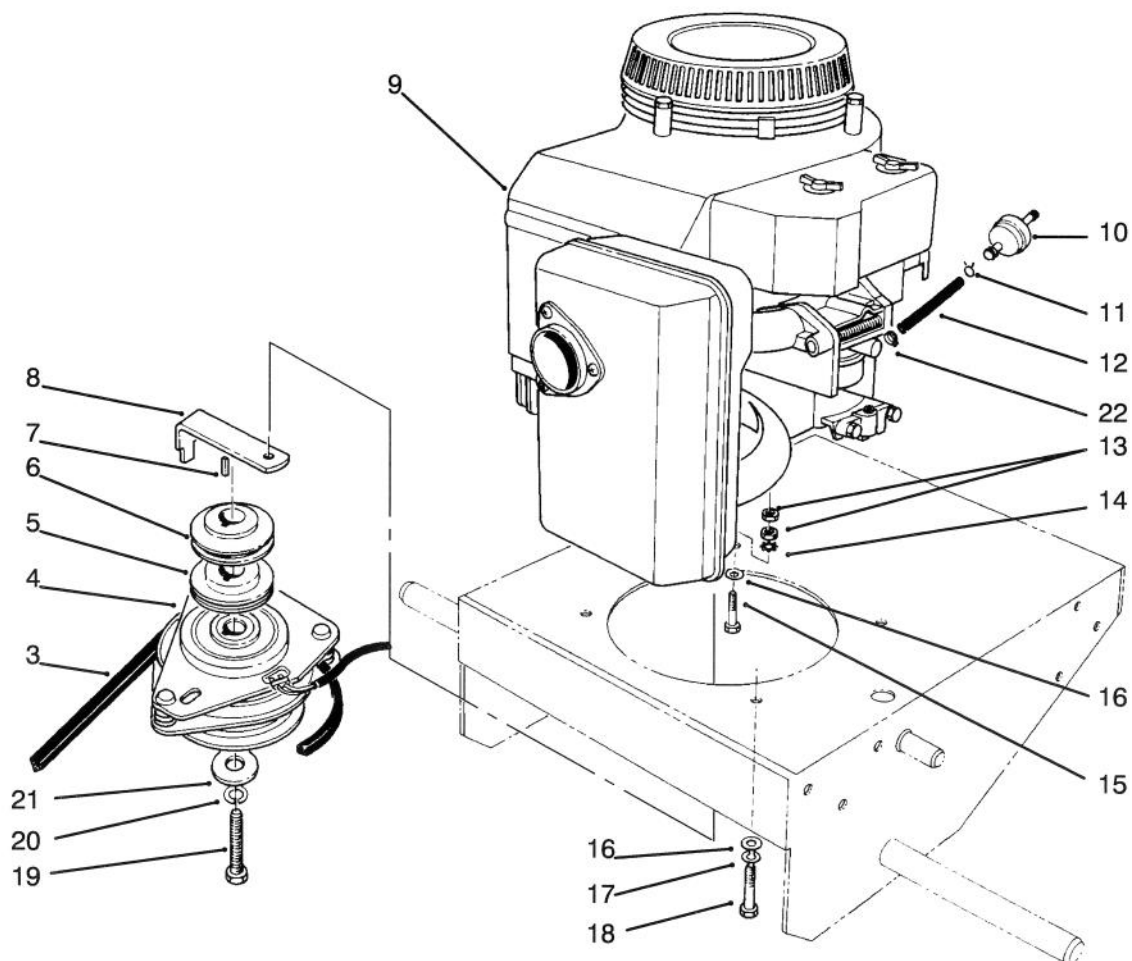

T-0506

ENGINE & CLUTCH ASSEMBLY

Ref. No.	Part No.	Description	No. Used
3	54-2750	V-Belt - Deck Drive	1
4	54-3200	Clutch Brake Assembly	1
5	74-0050	Sheave - Lower Half	1
6	74-0060	Sheave - Upper Half	1
7	92-5436	Key	1
8	51-4540	Retainer - Clutch	1
9		Engine - Kawasaki Model FB460V Type DS08	1
10	56-6360	Fuel - Filter	1
11	2412-98	Clamp - Fuel Line	2
12	47-2982	Hose - Gas	1

Ref. No.	Part No.	Description	No. Used
13	57-6390	Nut	2
14	3255-8	Washer - External Tooth	1
15	57-6370	Screw - Hex. Hd.	1
16	3256-23	Washer - Flat	3
17	3253-4	Washer - Lock	3
18	57-6380	Screw - Hex. Hd.	3
19	57-6360	Screw - Hex. Hd.	1
20	3253-22	Washer - Lock	1
21	44-8160	Washer - Clutch	1
22	2412-108	Clamp - Hose	1