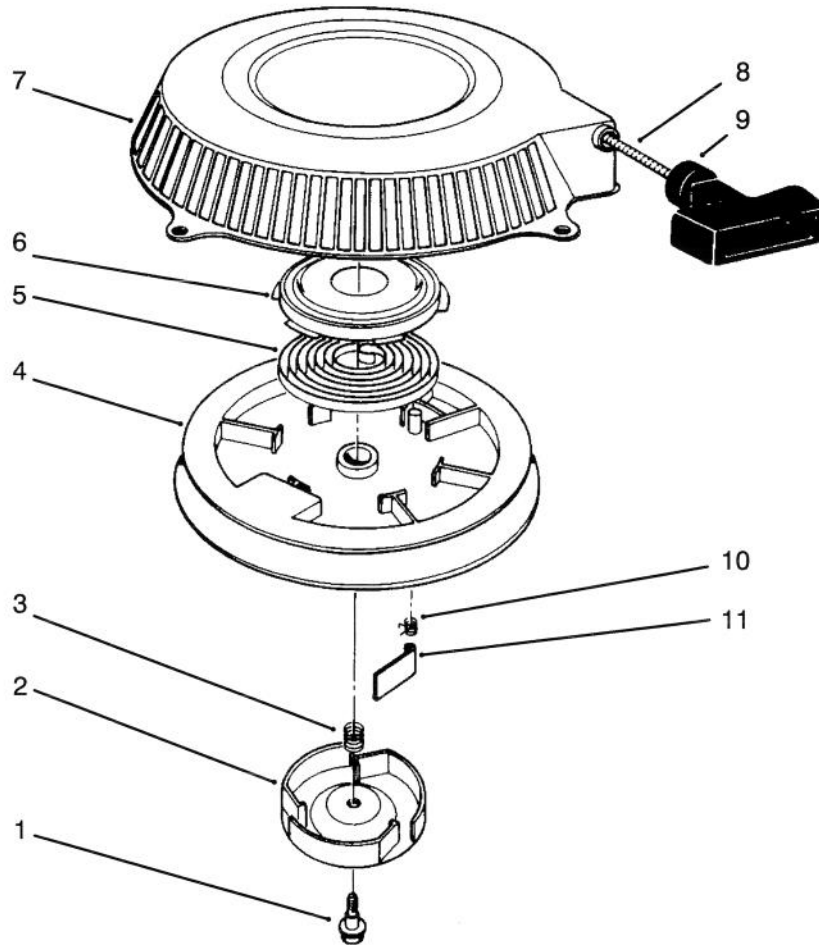

T-0513

RECOIL ASSEMBLY

Ref. No.	Part No.	Description	No. Used
1	314501-3447A	Bolt	1
2	14020-2054	Retainer	1
3	92081-2268	Spring	1
4	59101-2054	Reel	1
5	92081-2267	Spring	1
6	32099-2060	Case	1

Ref. No.	Part No.	Description	No. Used
7	32099-2059YK	Case	1
8	59106-2060	Rope	1
9	46075-2059	Grip	1
10	314401-3444A	Spring - Return	3
11	13165-2057	Pawl	3
*	49088-2212-YK	Recoil Starter Ass'y	1

*Not Illustrated