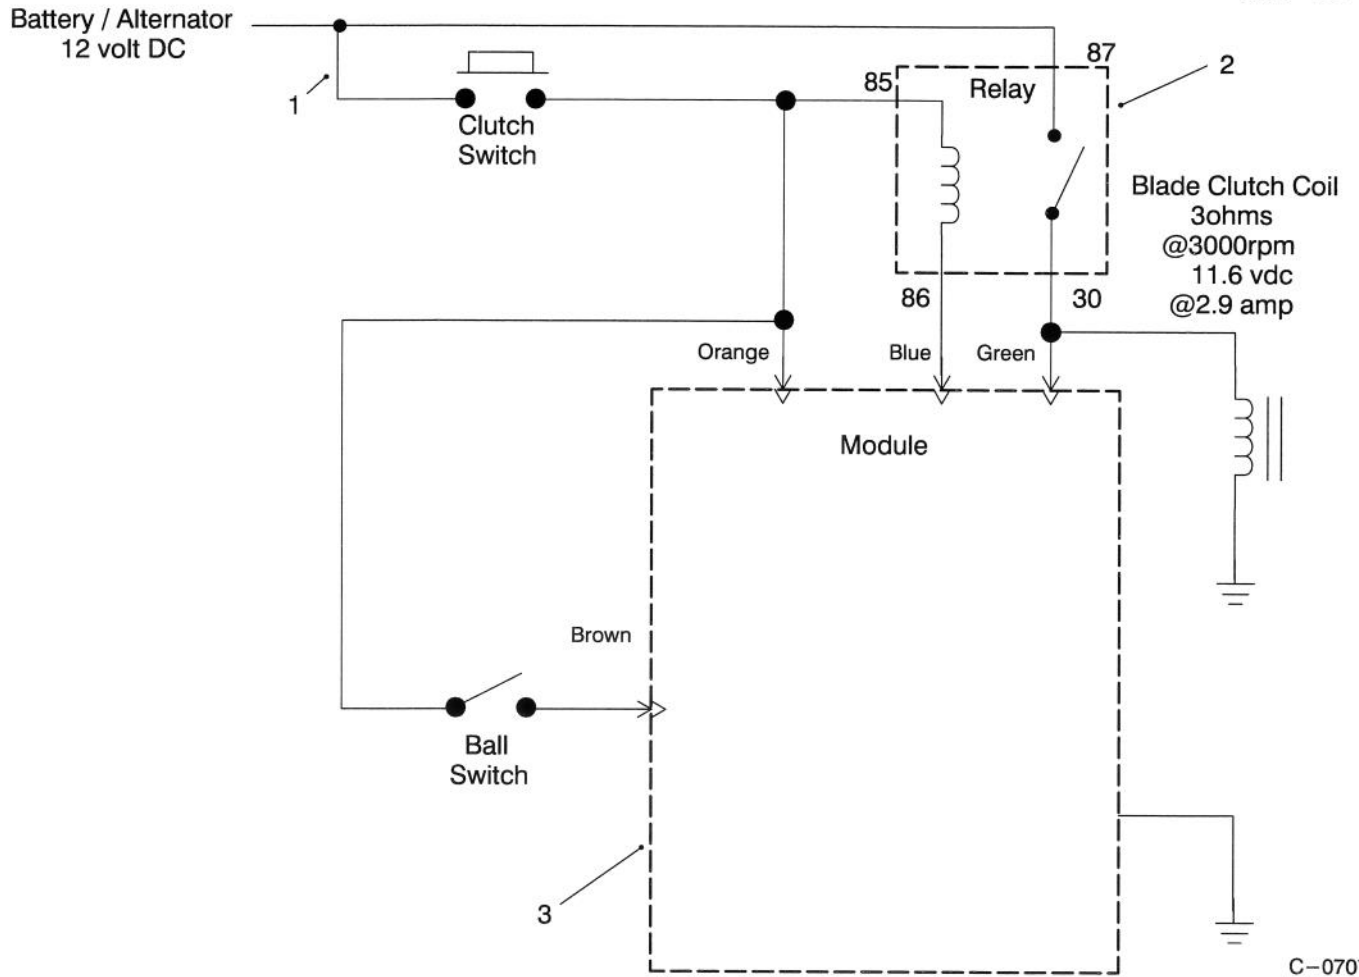

C-0707

ELECTRIC SCHEMATIC

Ref. No.	Part No.	Description	No. Used
1	82-2240	Wire Harness	1
2	86-7910	Module - Interlock	1

Ref. No.	Part No.	Description	No. Used
3	63-7590	Relay	1