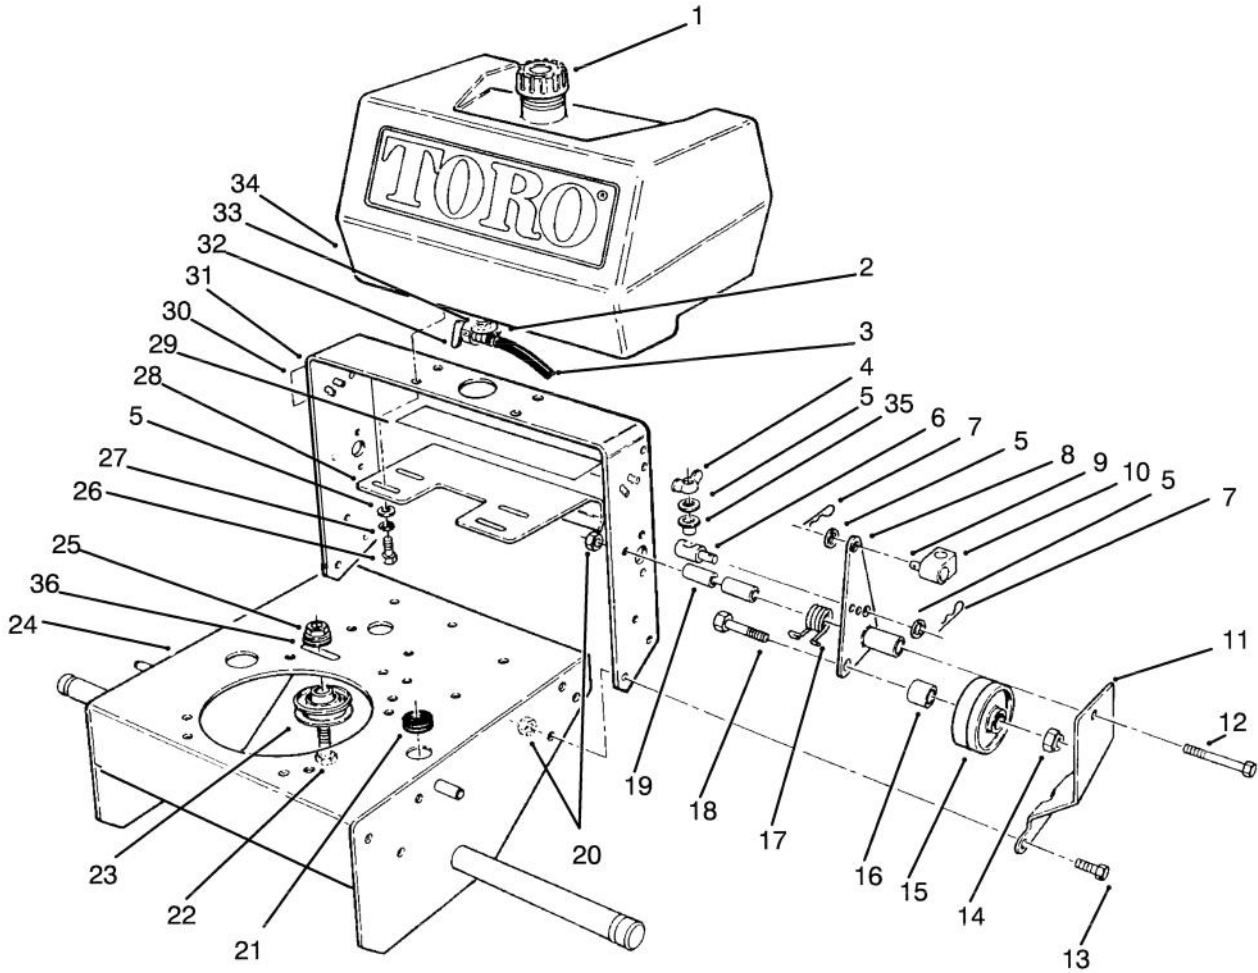

C-0505

FRAME ASSEMBLY(Continued)

Ref. No.	Part No.	Description	No. Used
28	66-7400	Plate - Control	1
29	82-7750	Decal - Ground Speed	1
30	74-0490	Decal - Fuel Shut Off	1
31	74-0360	Frame - Rear	1
32	74-0510	Valve - Fuel	1

Ref. No.	Part No.	Description	No. Used
33	237-7	"O"Ring	1
34	82-8440	Tank - Fuel	1
35	52-2890	Bushing	2
36	3256-24	Washer	1
*	71-3040	Replacement Axle Kit	1

* Not Illustrated