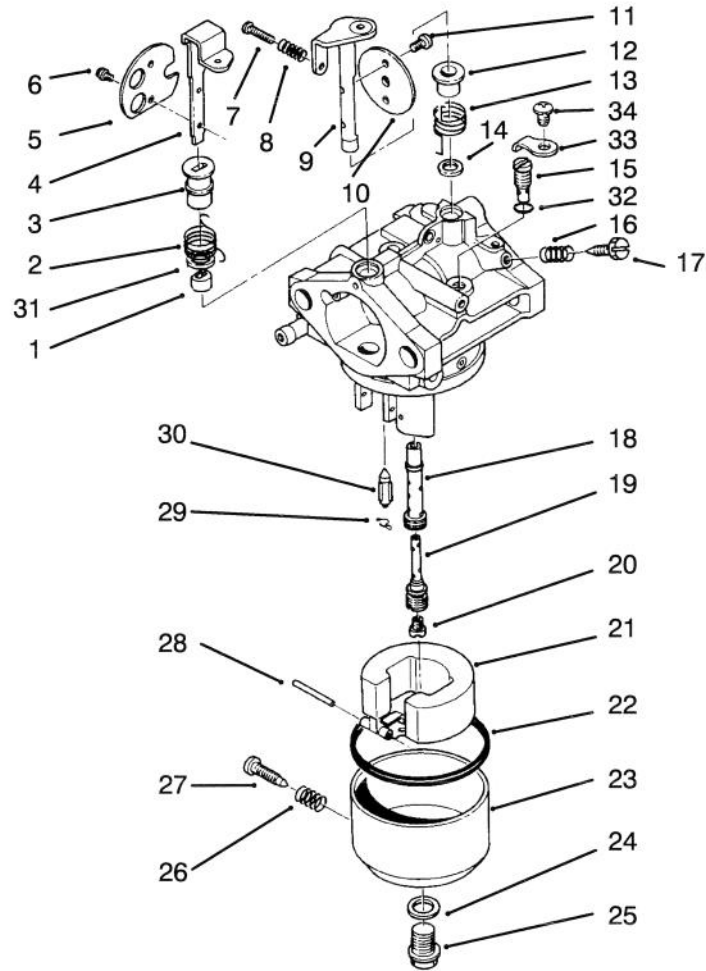

T-0515

CARBURETOR ASSEMBLY

Ref. No.	Part No.	Description	No. Used
1	314598-6138A	Ring	1
2	92144-2160	Spring	1
3	92143-2142	Ring	1
4	16041-2010	Shaft - Choke	1
5	16126-2105	Valve - Choke	1
6	314572-6137A	Screw	2
7	92009-2079	Screw	1
8	313650-6108-00	Spring	1
9	16041-2009	Shaft - Throttle	1
10	16025-2114	Valve - Throttle	1
11	316550-6137A	Screw	2
12	92027-2025	Ring	1
13	92081-2977	Spring	1
14	316626-6206A	Seal	1
15	92064-2062	Jet	1
16	312750-6116-00	Spring	1
17	16014-2055	Screw	1
18	49121-2077	Nozzle	1

Ref. No.	Part No.	Description	No. Used
19	49123-2058	Pipe - Bleed	1
20	92063-2010	Jet	1
21	16031-2066	Float	1
22	313650-6128-00	Gasket	1
23	16020-2094	Chamber - Float	1
24	318190-6159-00	Washer	1
25	3114486-6143A	Bolt	1
26	313122-6116-00	Spring	1
27	315470-6133A	Screw	1
28	314499-6127A	Pin - Float	1
29	315721-6134A	Clip	1
30	16030-2021	Valve - Needle	1
31	92093-2069	Seal	1
32	16038-024	"O"Ring	1
33	13183-2252	Plate	1
34	92009-2244	Screw	1
*	15001-2721	Carburetor Assembly	1

*Not Illustrated