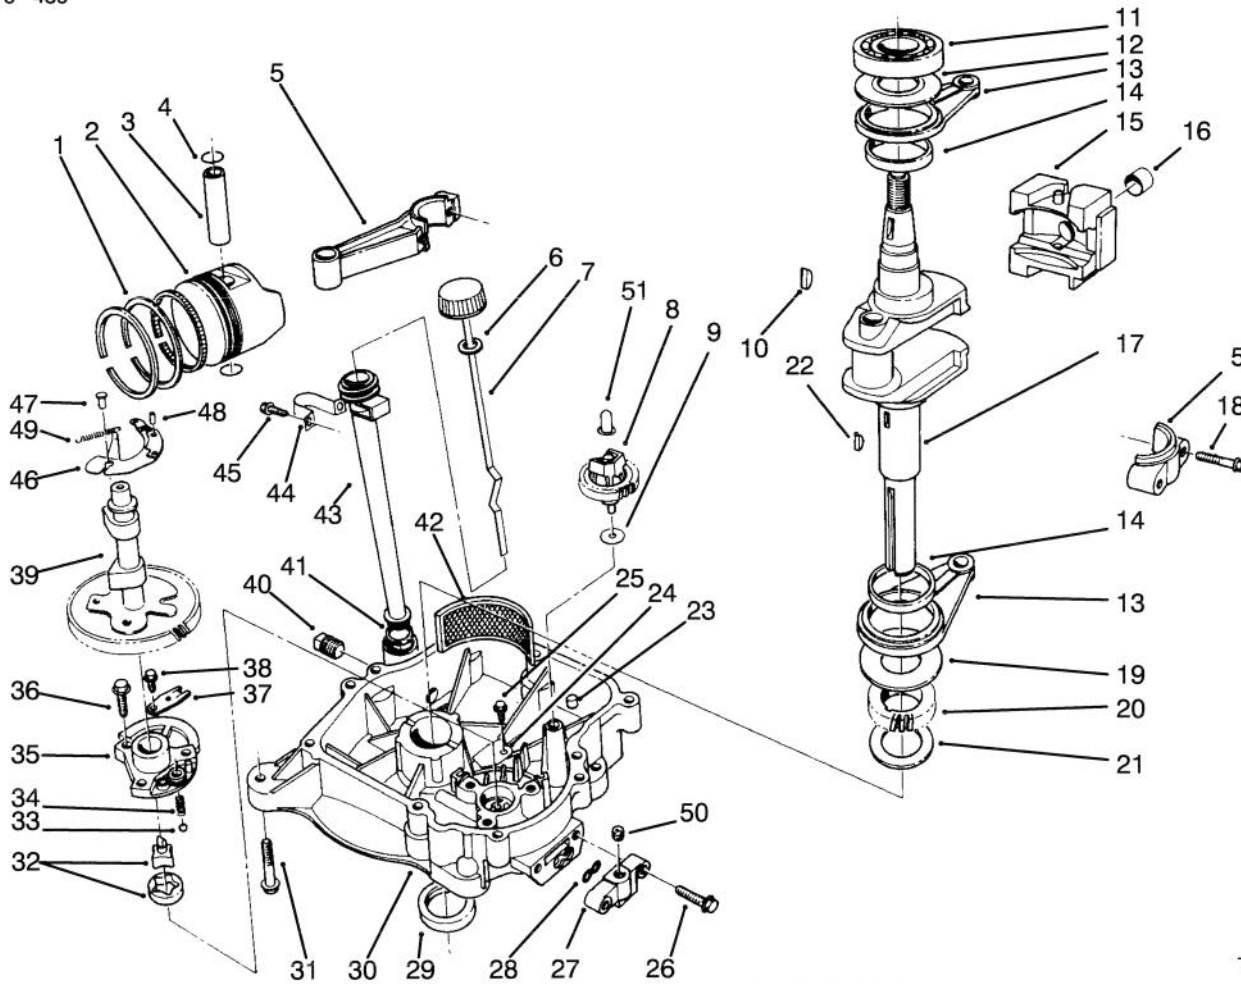

T-0510

CRANKCASE ASSEMBLY

Ref. No.	Part No.	Description	No. Used
1	13008-6001	Piston Ring Set (Std)	1
*	13008-6002	Piston Ring Set (.25MM)	A/R
*	13008-6003	Piston Ring Set (.50MM)	A/R
*	13008-6004	Piston Ring Set (.75MM)	A/R
2	13001-2084	Piston (Std)	A/R
*	13029-2019	Piston (.25MM)	A/R
*	13029-2020	Piston (.50MM)	A/R
*	13027-2001	Piston (.75MM)	A/R
3	13002-2066	Pin - Piston	1
4	92033-2066	Ring - Snap	2
5	13251-6005	Connecting Rod Assembly	1
*	13251-6007	Connecting Rod Assembly (.50MM)	A/R
6	11009-2346	Gasket	1
7	562005-2058	Gauge	1
8	49110-2067	Governor Assembly	1
9	314401-5135A	Washer	1
10	92038-2094	Key	1

Ref. No.	Part No.	Description	No. Used
11	601A6207	Bearing - Ball	1
12	92026-2164	Spacer	1
13	46102-6001	Rod Assembly	2
14	92141-2094	Bearing Plane	2
15	13042-6006	Weight	1
16	92141-2097	Bushing	1
17	49119-2133	Crankshaft	1
18	315801-3245A	Bolt	2
19	92026-2156	Spacer	1
20	59056-2105	Gear	1
21	92025-2145	Shim (1.18)	A/R
*	92025-2146	Shim (1.25)	A/R
*	92025-2147	Shim (1.32)	A/R
*	92025-2148	Shim (1.39)	A/R
*	92025-2149	Shim (1.46)	A/R
*	92025-2150	Shim (1.53)	A/R
*	92025-2151	Shim (1.60)	A/R
*	92025-2152	Shim (1.67)	A/R
*	92025-2153	Shim (1.74)	A/R
22	92038-2094	Key	1
23	92043-1263	Pin - Dowel	2
24	13169-2359	Plate	1
25	130B0508	Bolt	1

*Not Illustrated