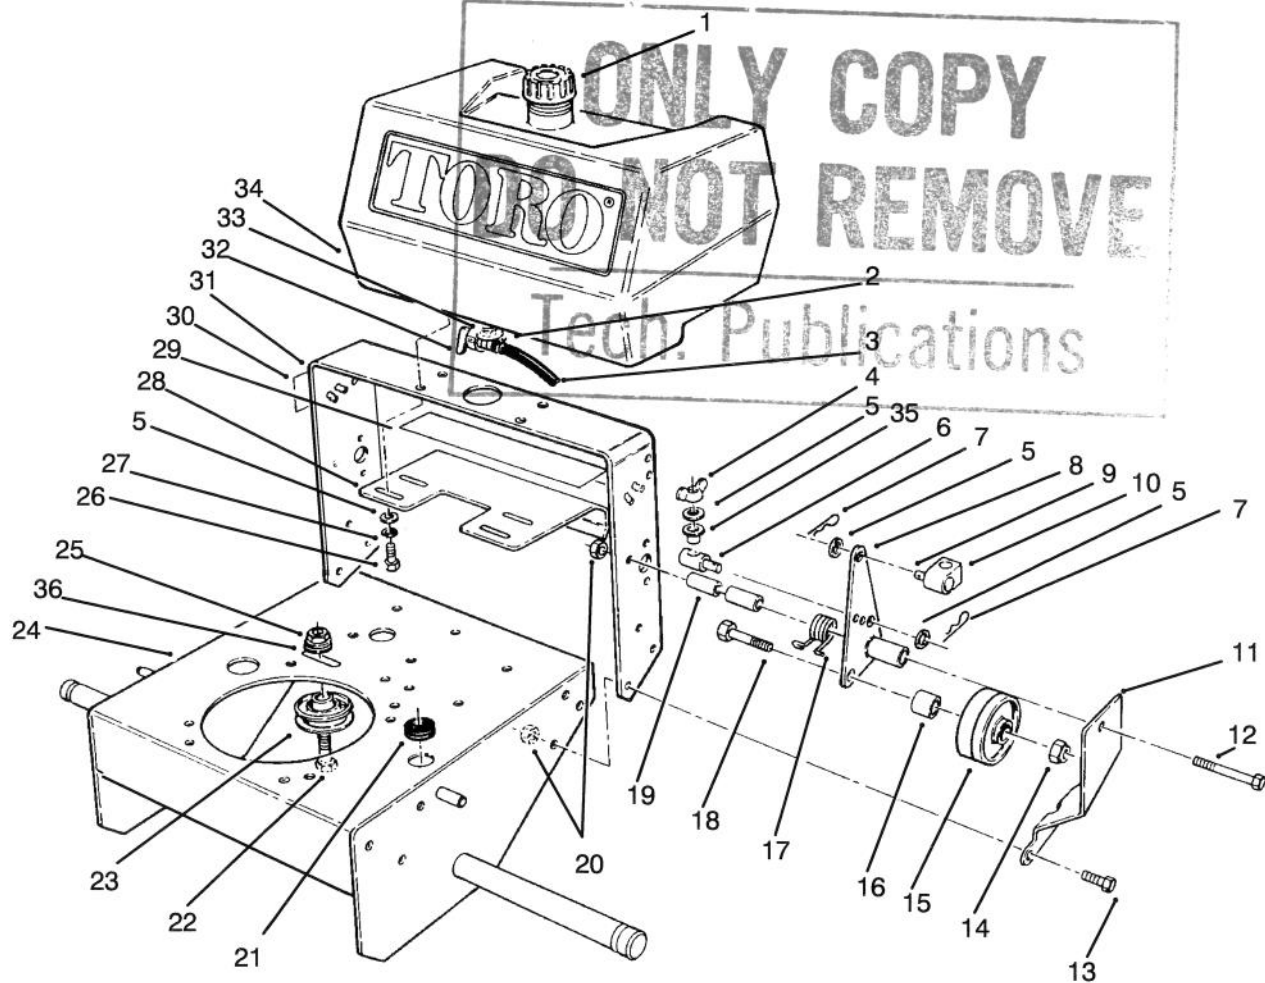

**TORO**<sup>®</sup>

MODEL NO. 30165-490001 &amp; UP

**PARTS  
CATALOG****PROLINE 165 MIDSIZE  
Traction Unit**

C-0505

**FRAME ASSEMBLY**

Ref. No.	Part No.	Description	No. Used
1	55-3570	Cap - Fuel Tank	1
2	2412-98	Clamp - Fuel line	1
3	47-2982	Hose - Fuel	1
4	32103-25	Nut - Wing	2
5	3256-23	Washer - Flat	10
6	68-9690	Fitting - Rod	2
7	3290-307	Pin - Cotter	4
8	74-0220	Idler - Bracket L.H.	1
*	74-0230	Idler - Bracket R.H.	2
9	283-6	Pin - Clevis	4
10	74-0521	Fitting - Rod	2
11	67-6380	Bracket - Support L.H.	1
*	67-6370	Bracket - Support R.H.	1
12	323-16	Screw - Hex. Hd.	2
13	323-6	Screw - Hex. Hd.	6