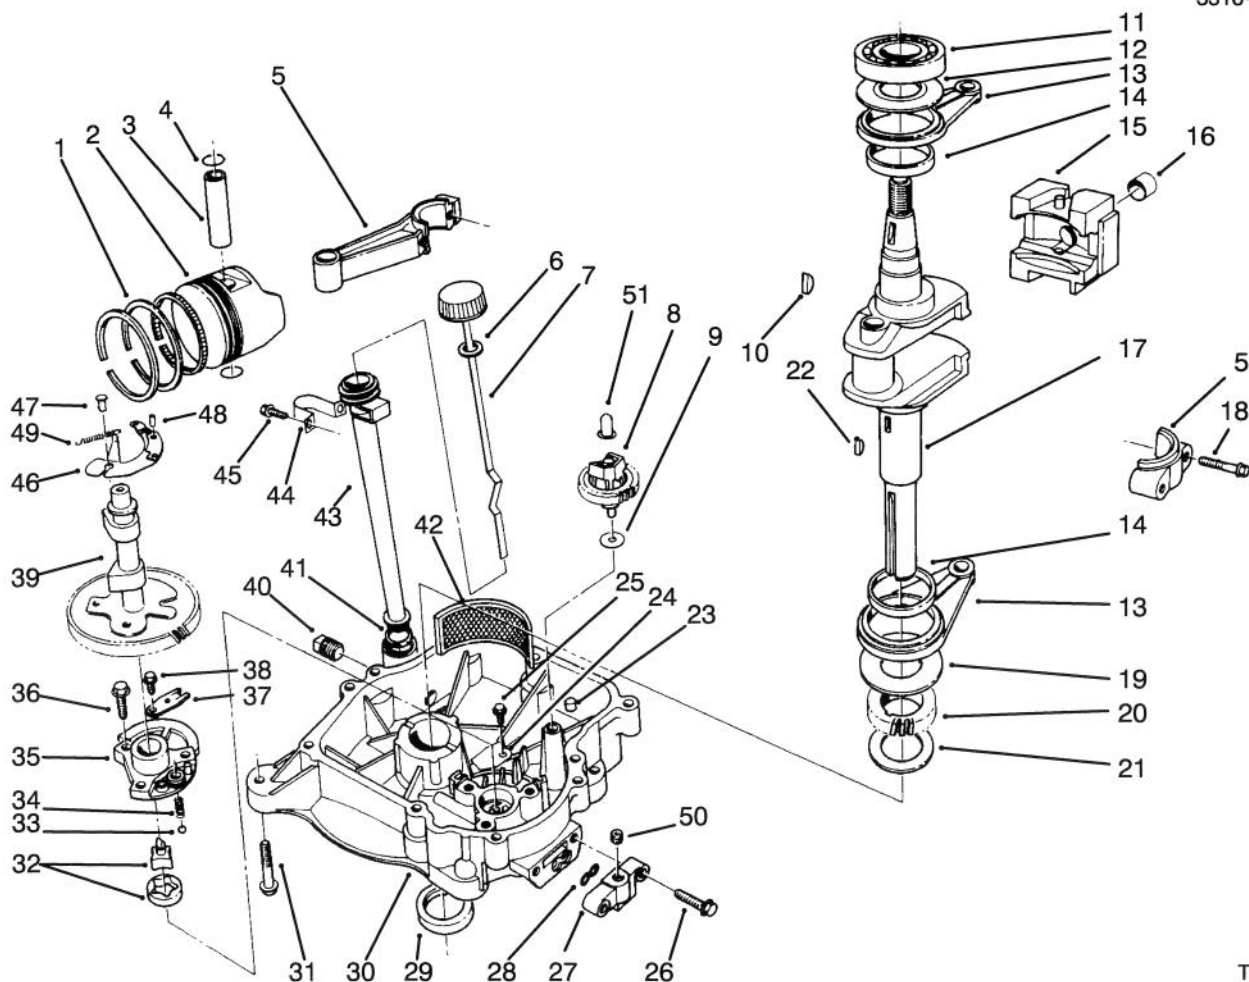

T-0510

CRANKCASE ASSEMBLY (Continued)

Ref. No.	Part No.	Description	No. Used	Ref. No.	Part No.	Description	No. Used
26	130B0830	Bolt	2	39	49118-2064	Camshaft Compression	1
27	14025-2145	Cover	1	40	92066-2097	Plug - Drain	1
28	92055-2063	"O"Ring	1	41	670D2016	"O"Ring	1
29	92049-2104	Seal - Oil	1	42	49065-2056	Filter - Oil	1
30	49015-6001	Cover - Crankcase	1	43	59231-2059	Tube - Filter Oil	1
31	130G0845	Bolt	4	44	92037-2160-9H	Clamp	1
32	16082-2057	Oil Pump Assembly	1	45	130B0508	Screw	1
33	600A1000	Ball	1	46	21118-2068	Decompressor	1
34	92081-2216	Spring	1	47	92043-2113	Pin	2
35	16142-6001	Cover - Pump	1	48	92043-2167	Pin	1
36	138G0825	Bolt	3	49	92144-2171	Spring	1
37	13169-2360	Plate	1	50	92066-2102	Plug	1
38	130B0610	Bolt	1	51	42036-2060	Sleeve	1