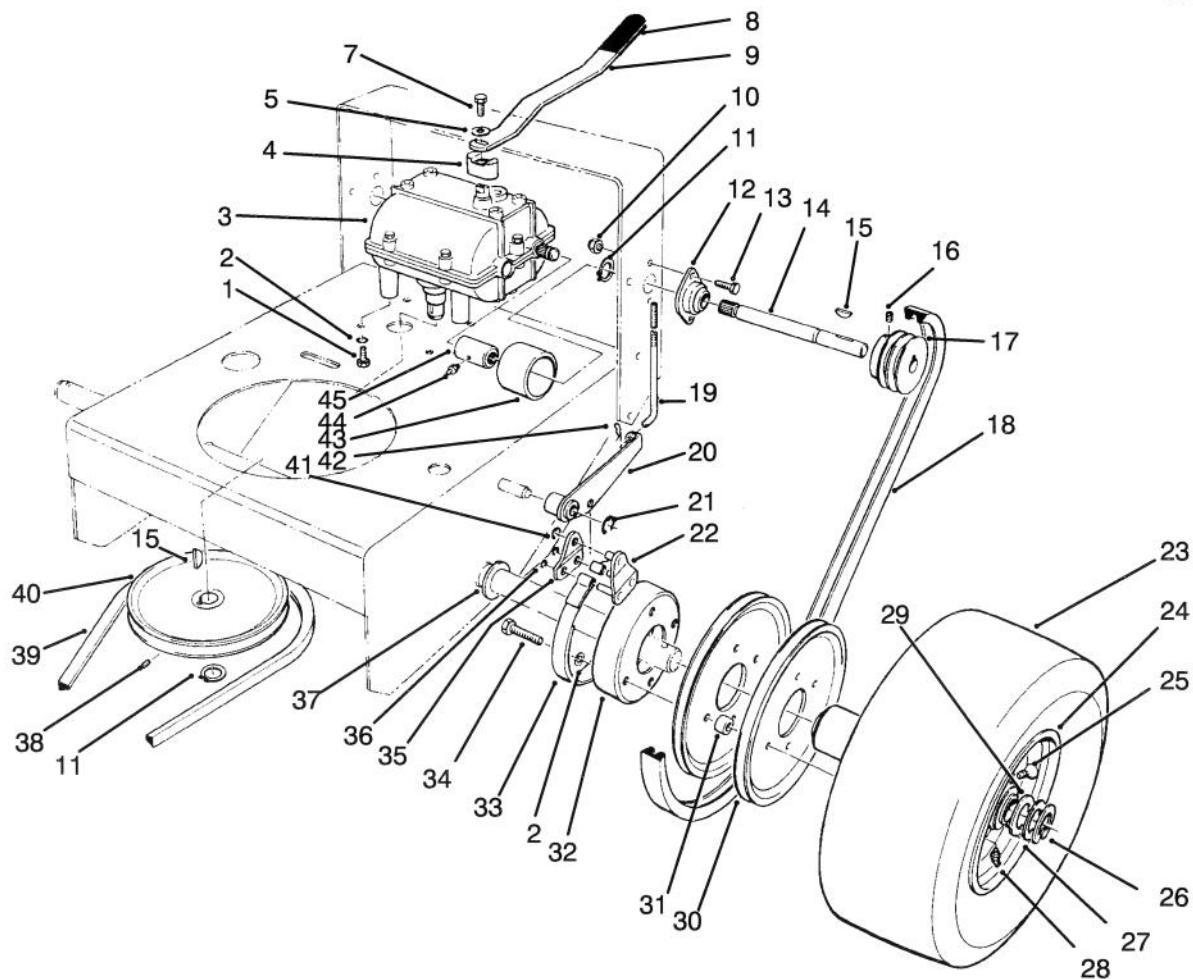

C-0502

AXLE ASSEMBLY

Ref. No.	Part No.	Description	No. Used	Ref. No.	Part No.	Description	No. Used
1	322-2	Screw - Hex. Hd.	4	23	231-111	Tire	2
2	3253-4	Washer - Lock	12	24	242-80	Rim	2
3	74-0610	Transmission	1	25	232-27	Valve Stem	2
4	72-2190	Mount - Shift Lever	1	26	32151-91	Ring - Retaining	2
5	7-5461	Spacer	1	27	92-1746	Bearing	4
7	329-10	Screw - Hex. Hd.	1	28	302-11	Grease Fitting	2
8	47-1970	Grip - Engagement	1	29	10-8110	Washer - Flat	A/R
9	74-0320	Lever - Shift	1	30	51-4160	Pulley - Wheel	4
10	3296-42	Nut - Lock	4	31	51-4170	Spacer - Pulley	8
11	32120-64	Ring - Retaining	3	32	51-4180	Drum - Brake	2
12	51-4270	Bearing - Shaft Extension	2	33	51-4700	Brake Band Assembly	2
13	321-4	Screw - Hex. Hd.	4	34	322-7	Screw - Hex. Hd.	8
14	51-4240	Shaft - Extension R.H.	1	35	51-4660	Plate - Brake - Link	2
*	51-4250	Shaft - Extension L.H.	1	36	32151-72	Ring - Retaining	4
15	3257-5	Key - Woodruff	3	37	51-4230	Washer - Wheel	2
16	3245-3	Screw - Set Socket Hd.	2	38	3241-5	Screw - Set	1
17	74-0480	Pulley - Drive	2	39	26-9670	Belt - Traction	1
18	51-4290	Belt - Drive	2	40	51-4190	Pulley - Driven	1
19	51-4580	Rod - Brake	2	41	32151-56	Ring - Retaining	2
20	51-4610	Brake Arm L.H.	1	42	3290-307	Pin - Cotter	2
*	51-4600	Brake Arm R.H.	1	43	51-4220	Guard - Coupler	2
21	32151-40	Ring - Retaining	2	44	302-5	Fitting - Grease	2
22	51-4650	Link - Brake	2	45	51-4260	Coupler	2

*Not Illustrated