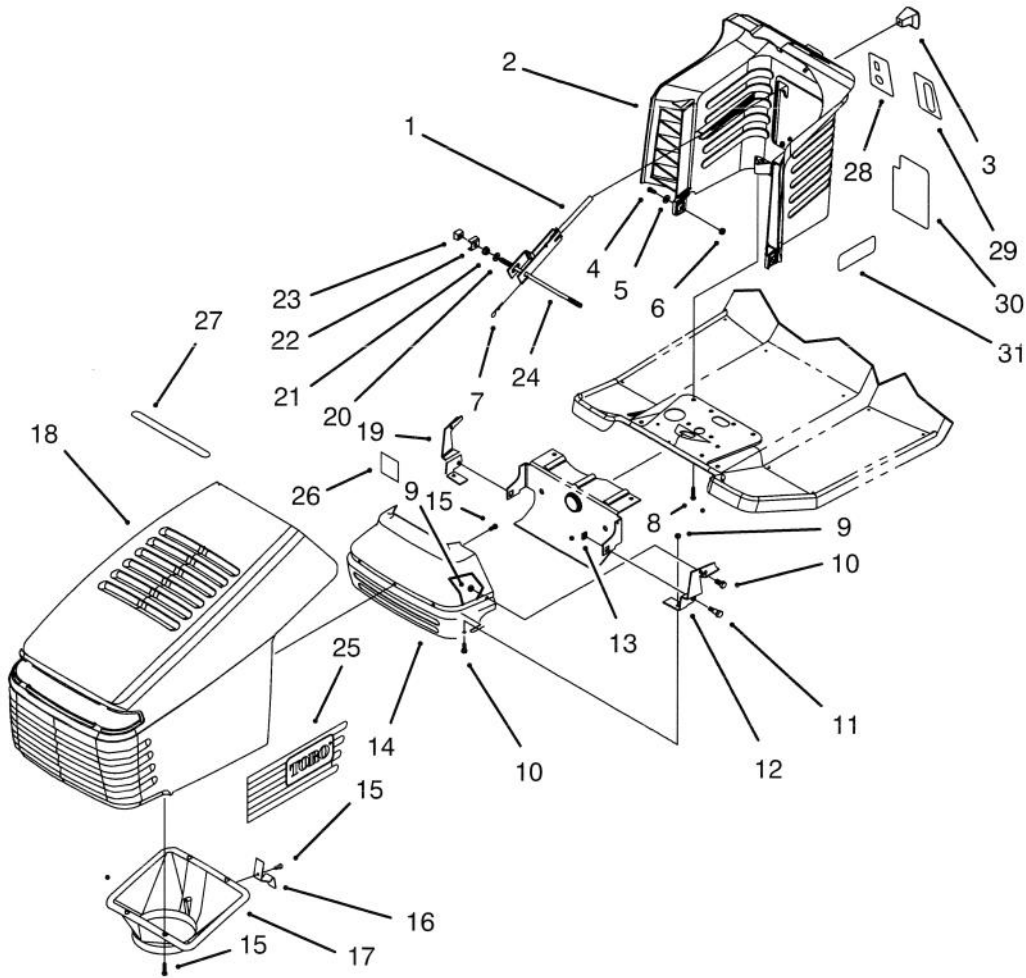

C-1308

HOOD ASSEMBLY

Ref. No.	Part No.	Description	No. Used
1	88-5190	Lever - Deck Engage	1
2	88-3910	Tower - Steering	1
3	62-1292	Knob - Engage Lever	1
4	322-3	Screw - Hex Hd. Cap	2
5	3256-23	Washer - Flat	2
6	3296-29	Nut - Lock	2
7	3290-307	Pin - Cotter	2
8	46-8091	Screw - Plastite	2
9	3296-42	Nut - Lock	4
10	321-4	Screw - Hex Hd. Cap	4
11	28-0540	Bolt - Shoulder	2
12	88-6050	Bracket - Hood Pivot L.H.	1
13	3290-496	Nut - Retained	2
14	88-3930	Shield - Heat	1
15	46-8090	Screw - Plastite	8
16	88-4220	Latch - Hood	1
17	88-4050	Duct - Hood Air	1
18	92-8650	Hood	1
19	88-6040	Bracket - Hood Pivot R.H.	1
20	3256-24	Washer - Flat	2
21	32128-43	Nut - Flange	2

Ref. No.	Part No.	Description	No. Used
22	88-4160	Clamp - Pivot Rod	2
23	88-4140	Nut - Wedge	2
24	88-4170	Rod - Tower Pivot	1
25	92-2467	Decal - Hood R.H.	1
	* 92-2468	Decal - Hood L.H.	1
26	92-5782	Patch - Heat Tape	1
27	92-5748	Decal - Air Duct	1
28	92-2460	Decal - Ignition/Lights (Model No. 71184)	1
	* 92-5731	Decal - Ignition/Lights (Model No. 71202)	1
29	92-2461	Decal - Throttle (Model No. 71184)	1
	* 92-5730	Decal - Throttle (Model No. 71202)	1
30	92-2462	Decal - Deck Engage (Model No. 71184)	1
	* 92-5733	Decal - Deck Engage (Model No. 71202)	1
31	92-2474	Decal - Tower 1238XL	2

*Not Illustrated