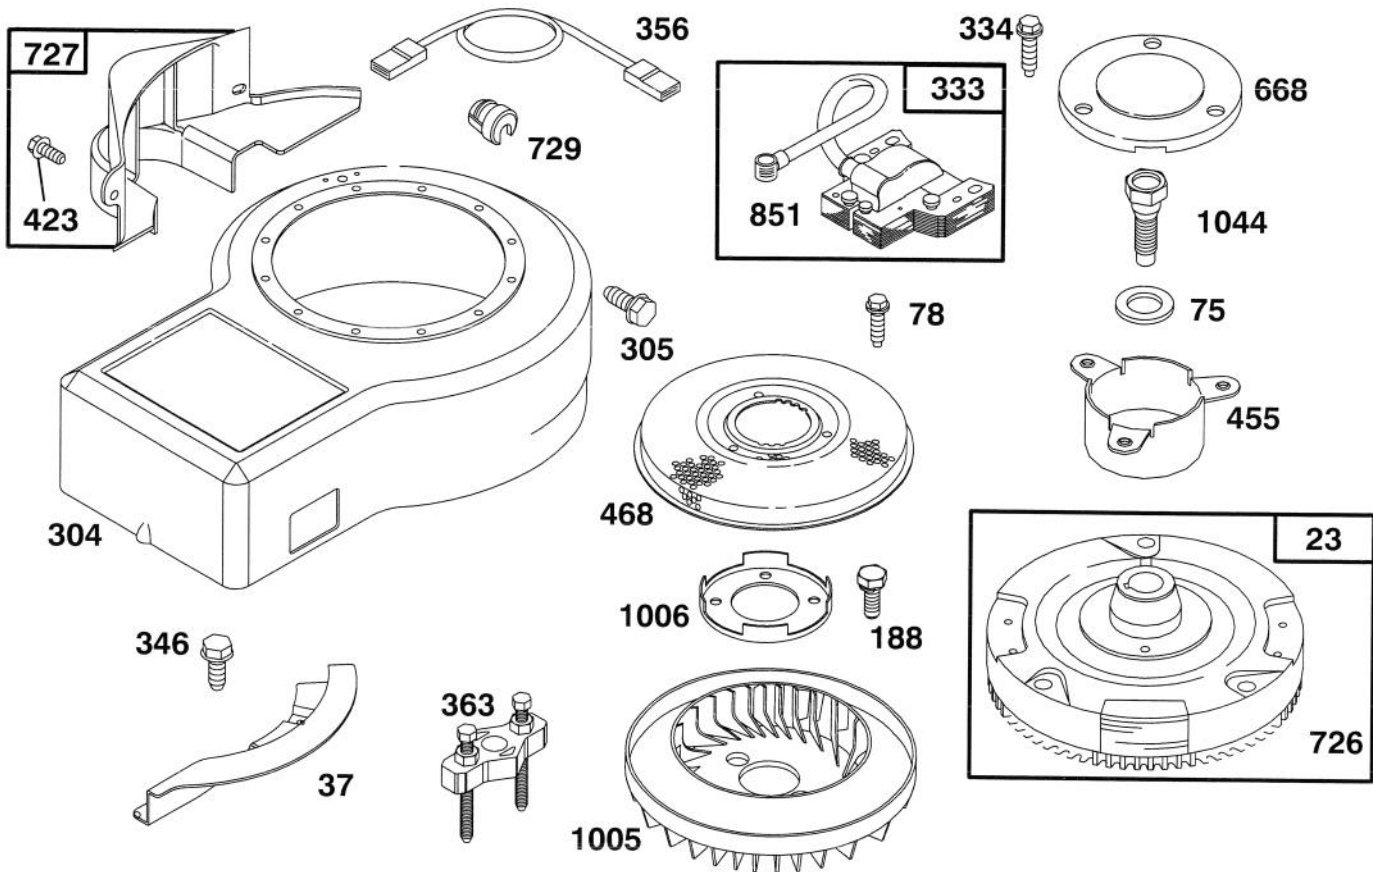

Assemblies include all parts shown in frames.

ENGINE BRIGGS & STRATTON MODEL 286707-0453-01

Ref. No.	Part No.	Description	No. Used
23	492326	Flywheel and Ring Gear Assy. - Magneto	1
37	224502	Guard - Flywheel	1
75	224061	Washer - Spring	1
78	93805	Screw - Sem	1
188	93535	Screw - Sem (3/4" Long)	1
304	496319	Housing - Blower	1
305	94619	Screw - Blower Housing Mounting	1
333	492341	Armature - Magneto	1
334	93381	Screw - Armature Mtg.	1
346	93705	Screw - Hex. Head	1
356	494328	Wire Assembly	1

Ref. No.	Part No.	Description	No. Used
363	19203	Puller - Flywheel	1
423	94073	Screw - Sem	1
455	222561	Cup - Screen Mounting	1
468	222562	Screen - Flush Rotating	1
668	280848	Spacer	1
726	392134	Gear - Ring (Includes Mtg Hardware)	1
727	490324	Cover - Starter	1
729	281159	Clip - Lead Wire	1
851	221798	Terminal - Ignition Cable	1
1005	280687	Fan - Flywheel	1
1006	224413	Retainer - Fan	1
1044	94673	Screw - Hex. Head	1