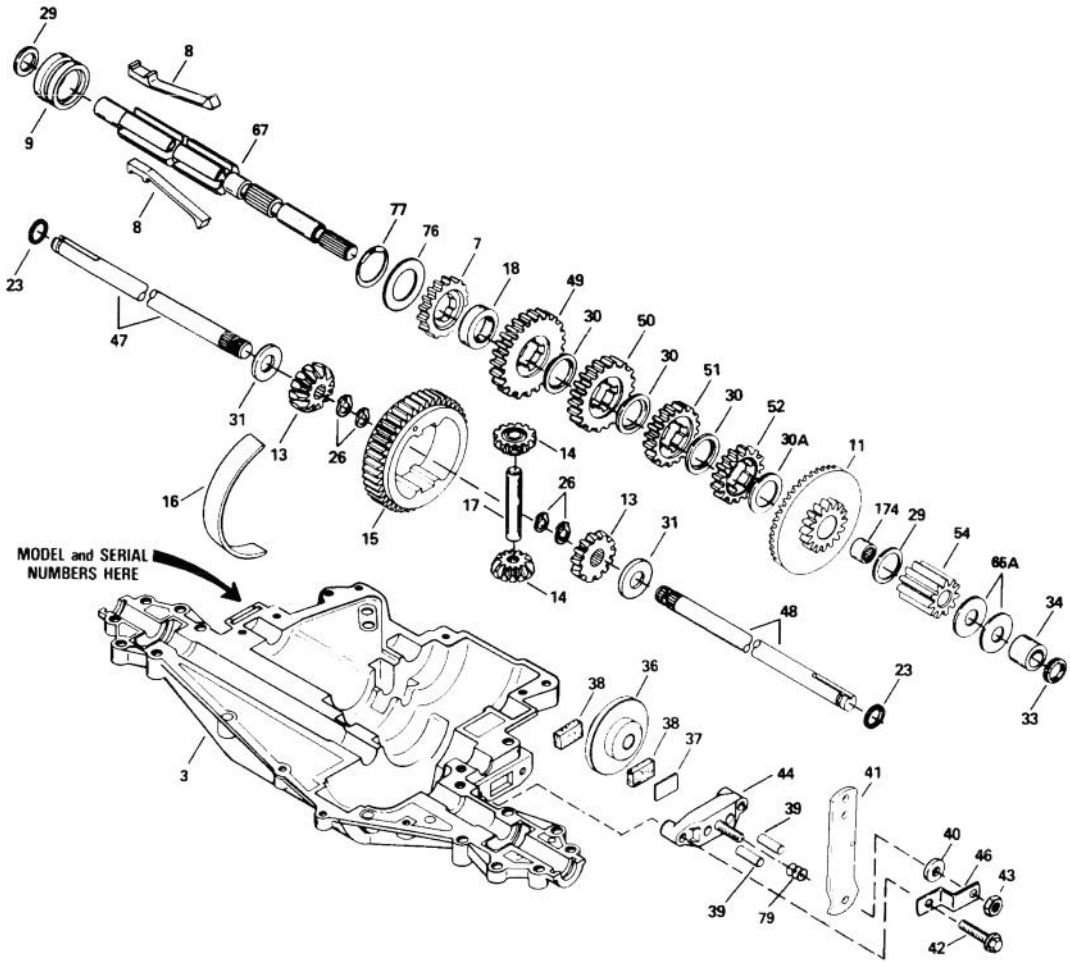

PEERLESS TRANSAXLE MODEL NO. 915-020 (Cont.)

Ref. No.	Part No.	Description	No. Used	Ref. No.	Part No.	Description	No. Used
3	770110	Transaxle Case	1	38	790006	Brake Pad	2
7	778122A	Spur Gear (22 Teeth)	1	39	786026	Dowel Pin	2
8	792133	Shift Key	4	40	792076A	Washer	1
9	784352	Shift Collar	1	41	790045	Brake Lever	1
11	778261	Bevel Gear & Bearing (44/16 Teeth) (Incl. Ref. #174)	1	42	792073	Screw	2
13	778221	Bevel Gear (16 Teeth)	2	43	792075	Locknut	1
14	778068	Differential Pinion	2	44	790025	Brake Pad Holder	1
15	778260	Ring Gear	1	46	786086	Brake Lever Bracket	1
16	786150	Bearing Strip	1	47	774869	Axle (16-13/16" lg.)	1
17	78139	Drive Pin	1	48	774688	Axle (11-5/8" lg.) (Incl. Ref. #26)	1
18	786147	Neutral Spacer	1	49	778125	Spur Gear (35 Teeth)	1
23	788061	Seal Ring	2	50	778250	Spur Gear (17 Teeth)	1
26	792125	Retaining Ring (pkg. of 2)	4	51	778313	Spur Gear (19 Teeth)	1
29	780072	Washer	2	52	778121A	Spur Gear (20 Teeth)	1
30	780108	Washer	3	54	778263	Spur Gear (11 Teeth)	1
30A	789145	Washer	1	65A	780160	Washer	2
31	780001	Washer	2	67	776352	Shifter & Brake Shaft	1
33	788076	O-Ring	1	76	780090	Washer	1
34	780159	Bushing	1	77	788078A	Inverted Retaining Ring (pkg. of 2)	1
36	790071	Brake Disk	1	79	792144	Spring	1
37	790007	Brake Pad Plate	1	174	780085	Needle Bearing	1