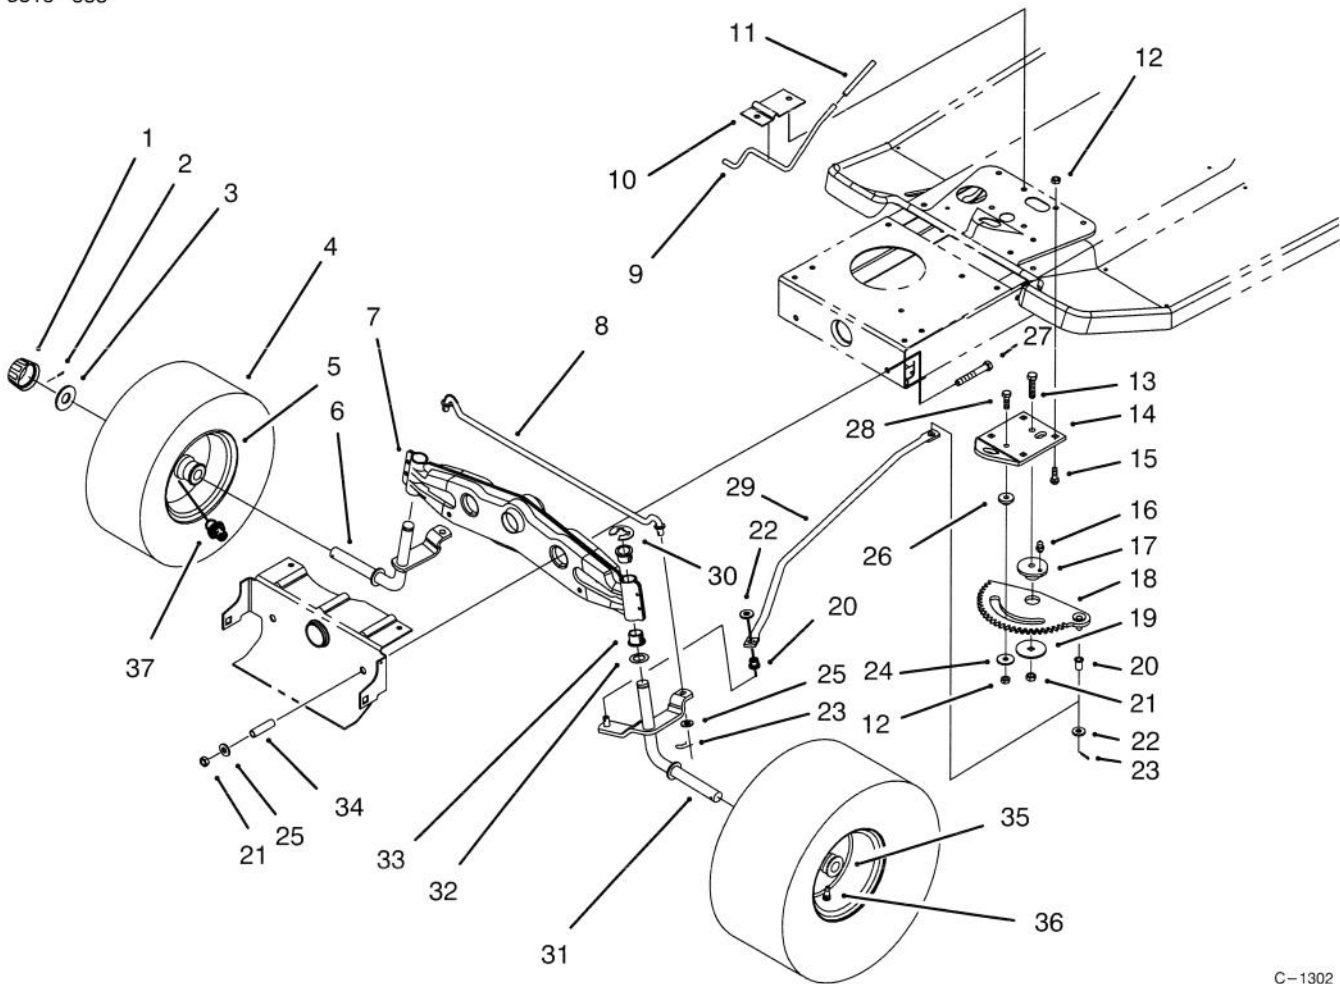

C-1308

HOOD ASSEMBLY

Ref. No.	Part No.	Description	No. Used
1	88-5190	Lever - Deck Engage	1
2	88-3910	Tower - Steering	1
3	62-1292	Knob - Engage Lever	1
4	322-3	Screw - Hex Hd. Cap	2
5	3256-23	Washer - Flat	2
6	3296-29	Nut - Lock	2
7	3290-307	Pin - Cotter	2
8	46-8091	Screw - Plastite	2
9	3296-42	Nut - Lock	4
10	321-4	Screw - Hex Hd. Cap	4
11	28-0540	Bolt - Shoulder	2
12	88-6050	Bracket - Hood Pivot L.H.	1
13	3290-496	Nut - Retained	2
14	88-3930	Shield - Heat	1
15	46-8090	Screw - Plastite	8
16	88-4220	Latch - Hood	1
17	88-4050	Duct - Hood Air	1
18	92-8650	Hood	1
19	88-6040	Bracket - Hood Pivot R.H.	1
20	3256-24	Washer - Flat	2
21	32128-43	Nut - Flange	2

Ref. No.	Part No.	Description	No. Used
22	88-4160	Clamp - Pivot Rod	2
23	88-4140	Nut - Wedge	2
24	88-4170	Rod - Tower Pivot	1
25	92-2467	Decal - Hood R.H.	1
	* 92-2468	Decal - Hood L.H.	1
26	92-5782	Patch - Heat Tape	1
27	92-5748	Decal - Air Duct	1
28	92-2460	Decal - Ignition/Lights (Model No. 71184)	1
	* 92-5731	Decal - Ignition/Lights (Model No. 71202)	1
29	92-2461	Decal - Throttle (Model No. 71184)	1
	* 92-5730	Decal - Throttle (Model No. 71202)	1
30	92-2462	Decal - Deck Engage (Model No. 71184)	1
	* 92-5733	Decal - Deck Engage (Model No. 71202)	1
31	92-2474	Decal - Tower 1238XL	2

*Not Illustrated

C-1830

SEAT ASSEMBLY

Ref. No.	Part No.	Description	No. Used	Ref. No.	Part No.	Description	No. Used
1	88-3950	Seat	1	10	3296-29	Nut - Lock	6
2	88-4910	Support - Seat	1	11	322-3	Screw - Hex Hd. Cap	4
3	5-4460	Washer - Fender	1	12	37-8770	Bolt - Shoulder	4
4	700806	Knob - Studded	1	13	88-4820	Bracket - Seat Hinge	2
5	3290-479	Fastener - Panel	20	14	88-5160	Cover - Shift Gate	1
6	88-5170	Cover - H.O.C.	1	15	88-5020	Gate - Shift	1
7	3269-5	Rivet - Pop	4	16	88-5220	Mat - R.H. Foot	1
8	88-5030	Gate - H.O.C.	1	17	3269-6	Washer - Backup	4
9	88-5240	Mat - L.H. Foot	1				