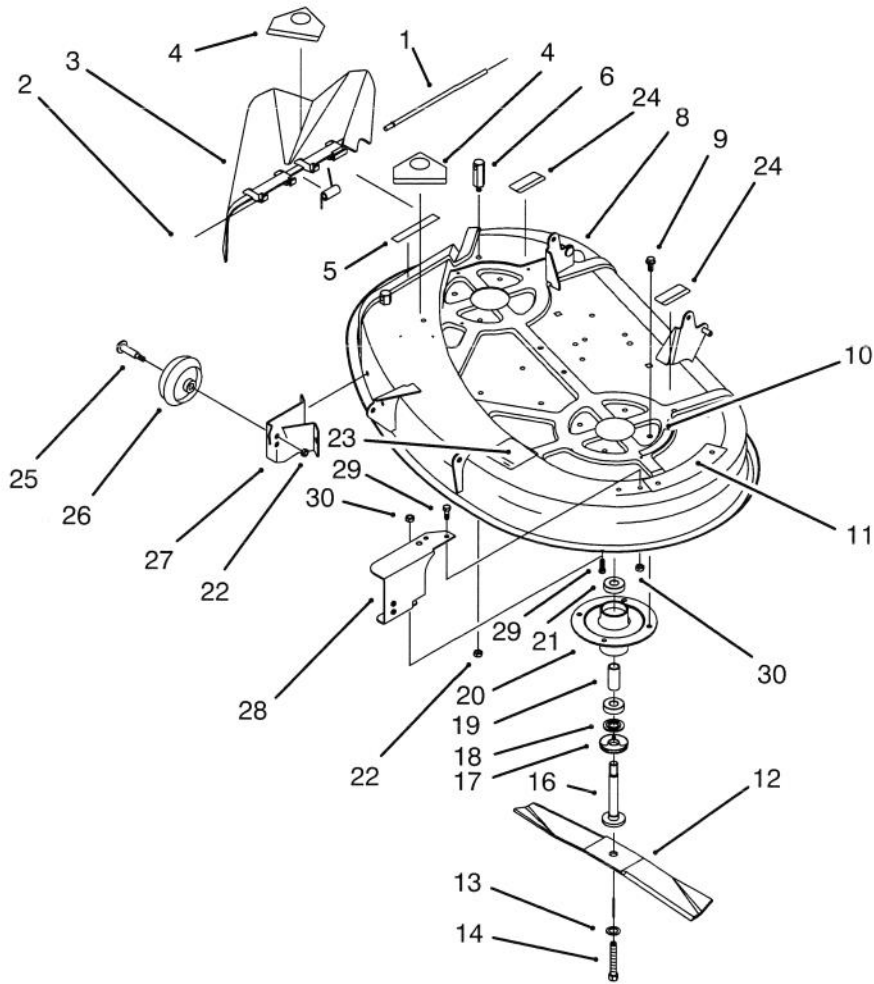

C-1346

HOUSING & SPINDLE ASSEMBLY (38" CUTTING UNIT) (MODEL NO. 71202 ONLY)

Ref. No.	Part No.	Description	No. Used
1	57-4380	Rod - Deflector Hinge	1
2	57-6950	Spring - Torsion	1
3	88-4550	Deflector - Deck	1
4	54-9220	Decal - Danger	2
5	68-3650	Decal - Deflector Danger	1
6	57-4360	Post - Rear Pivot	1
8	88-5780-01	Deck - 38"	1
9	32144-41	Screw - Taptite	8
10	68-3660	Decal - Shield Danger	1
11	79-3140	Decal - Danger	1
12	57-4700	Blade - Side Discharge	2
13	3290-465	Washer - Belleville	2
14	26-0671	Bolt - Blade	2
16	80-4341	Shaft - Spindle	2

Ref. No.	Part No.	Description	No. Used
17	80-4360	Shield - Bearing	2
18	80-4380	Spacer - Hardened	2
19	62-3661	Spacer - Bearing	2
20	88-4510	Housing - Spindle	2
21	38-7820	Bearing - Spindle	4
22	3296-39	Nut - Lock	3
23	117137	Decal - Belt Guide	1
24	55-4300	Decal - Caution Spring	2
25	56-6591	Bolt - Shoulder	2
26	701756	Wheel - Deck	2
27	88-5740	Bracket - R.H.	1
28	88-5750	Bracket - L.H.	1
29	322-3	Screw - Hex Hd. Cap	5
30	3296-29	Nut - Lock	5