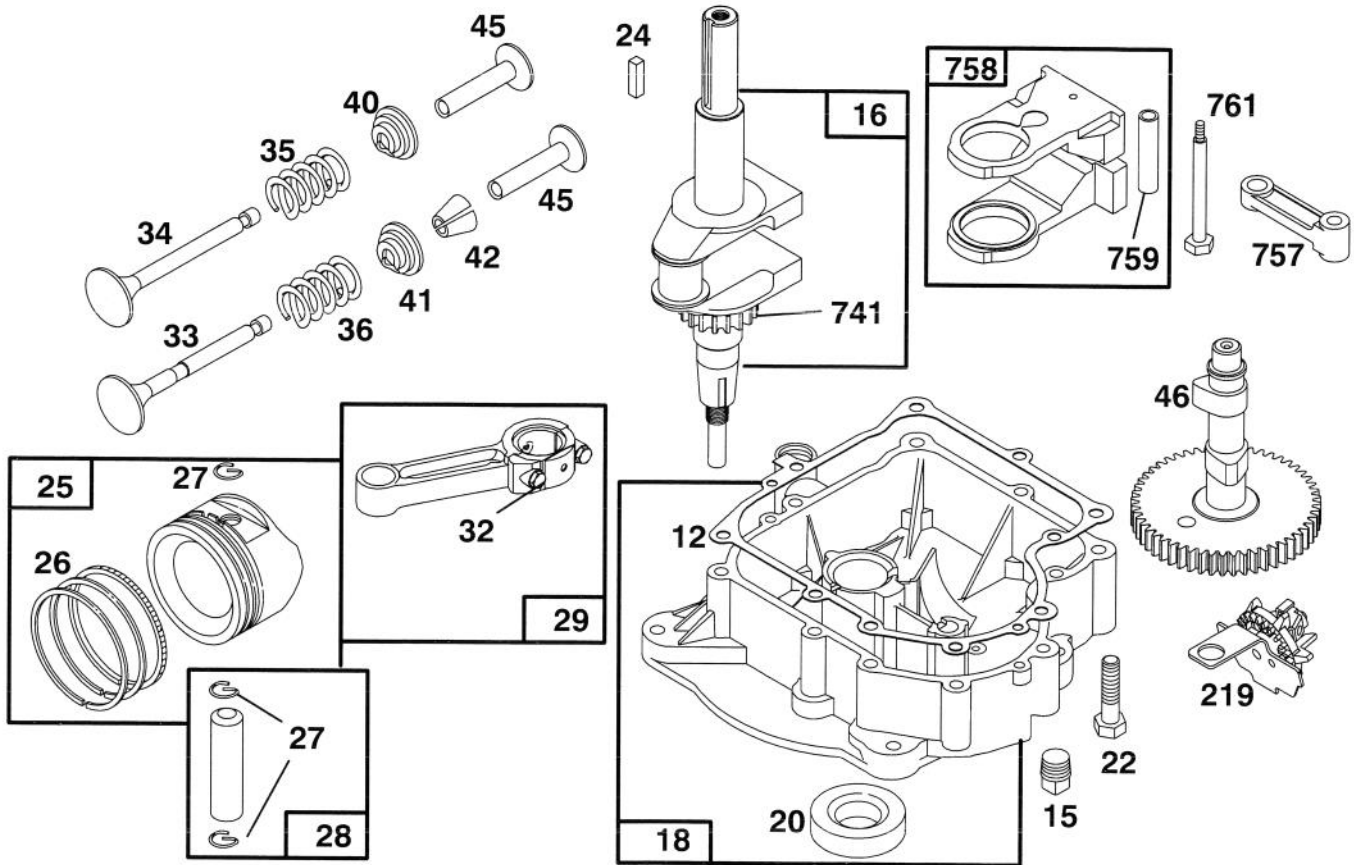

Assemblies include all parts shown in frames.

ENGINE BRIGGS & STRATTON MODEL 286707-0453-01

Ref. No.	Part No.	Description	No. Used
★12	271916	Gasket-Crkcase. (1/64" Thick)	1
★	271997	Gasket-Crkcase. (.005" Thick)	1
★	271996	Gasket-Crkcase. (.009" Thick)	1
15	94239	Plug-Oil Drain	1
16	495162	Crankshaft	1
	94196	Key-Timing Gear	1
18	494238	Base-Engine	1
★20	291675	Seal-Oil	1
22	94624	Screw-Base Mtg. Sem	1
24	222698	Key-Flywheel	1
25	394661	Piston Assy. (Std.)	1
	394662	Piston Assy. (.010" O.S.)	1
	394663	Piston Assy. (.020" O.S.)	1
	394664	Piston Assy. (.030" O.S.)	1
26	391780	Ring Set-Piston (Std.)	1
	391781	Ring Set-Piston (.010" O.S.)	1
	391782	Ring Set-Piston (.020" O.S.)	1
	391783	Ring Set-Piston (.030" O.S.)	1

Ref. No.	Part No.	Description	No. Used
27	260924	Lock-Piston Pin	1
28	299691	Pin Assy.-Piston (Std.)	1
	391286	Pin Assy.-Piston (.005" O.S.)	1
29	490348	Rod Assembly-Connecting	1
	490469	Rod-Connecting (.020" U.S. Crankpin Bore)	1
32	94671	Screw-Connecting Rod	1
33	262246	Valve-Exhaust	1
34	262247	Valve-Intake	1
35	65906	Spring-Intake Valve	1
36	26828	Spring-Exhaust Valve	1
40	221596	Retainer-Intake Valve	1
41	292260	Rotocoil-Exhaust Valve	1
42	93630	Retainer-Ex. Valve Rotocoil	1
45	262248	Tappet-Valve	1
46	212897	Gear-Cam	1
219	490815	Oil Slinger, Gov. Gear Assy.	1
741	262932	Gear-Timing	1
757	212359	Link-Counterweight	1
758	399891	Counterweight Assy.	1
759	298909	Pin-Counterweight	1
761	93875	Screw-Counterweight	1

★ Included in Gasket Set-Part No. 494241.