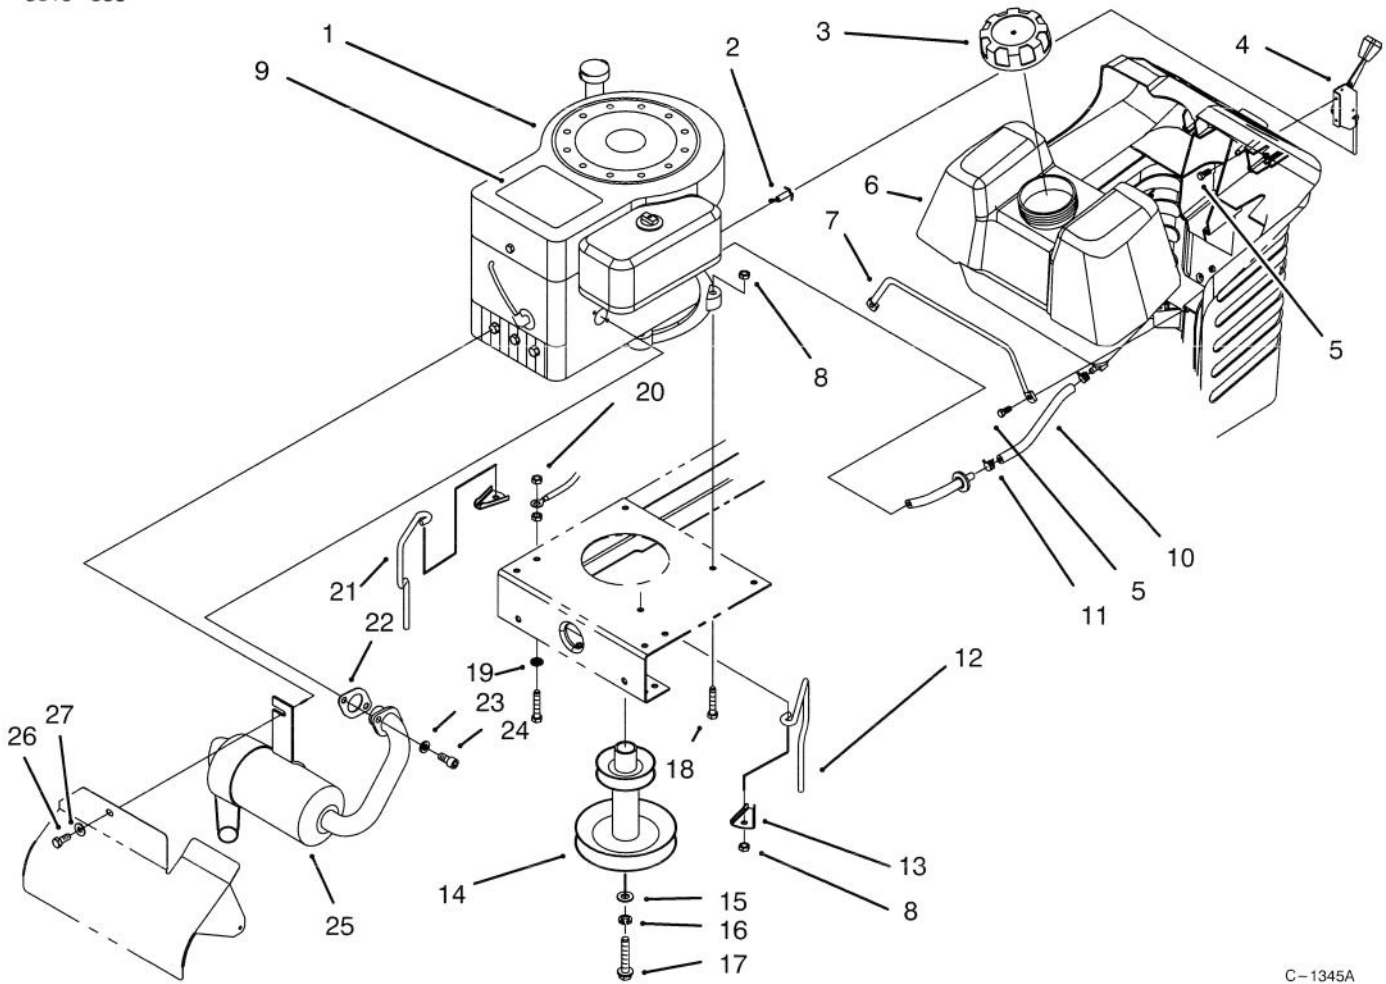

C-1345A

ENGINE ASSEMBLY

Ref. No.	Part No.	Description	No. Used
1		Engine - 12.5 H.P.	1
2	88-4350	Cable - Throttle	1
3	88-3980	Cap - Gas	1
4	88-4340	Control - Throttle	1
5	27-0220	Screw - Plastite	4
6	88-3880	Tank - Gas	1
7	88-5920	Rod - Gas Tank	1
8	3296-29	Nut - Lock	3
9	92-2481	Decal - Engine 12.5)	1
10	47-2963	Line - Fuel	1
11	2412-98	Clamp - Hose	2
12	88-5830	Guide - Belt L.H.	1
13	76-3820	Anchor - Belt Guide	2
14	88-4850	Pulley - Engine	1

Ref. No.	Part No.	Description	No. Used
15	3256-25	Washer - Flat	1
16	3253-22	Washer - Lock	1
17	26-0671	Bolt - Blade	1
18	322-9	Screw - Hex Hd. Cap	4
19	3255-8	Washer - Ext. Tooth Lock	1
20	32149-1	Nut - Keps	2
21	88-5840	Guide - Belt R.H.	1
22	88-4410	Gasket - Muffler	1
23	3253-4	Washer - Lock	2
24	3274-12	Screw - Hex Soc. Hd.	2
25	88-6480	Muffler	1
26	321-4	Screw - Hex Hd. Cap	1
27	3253-3	Washer - Lock	1