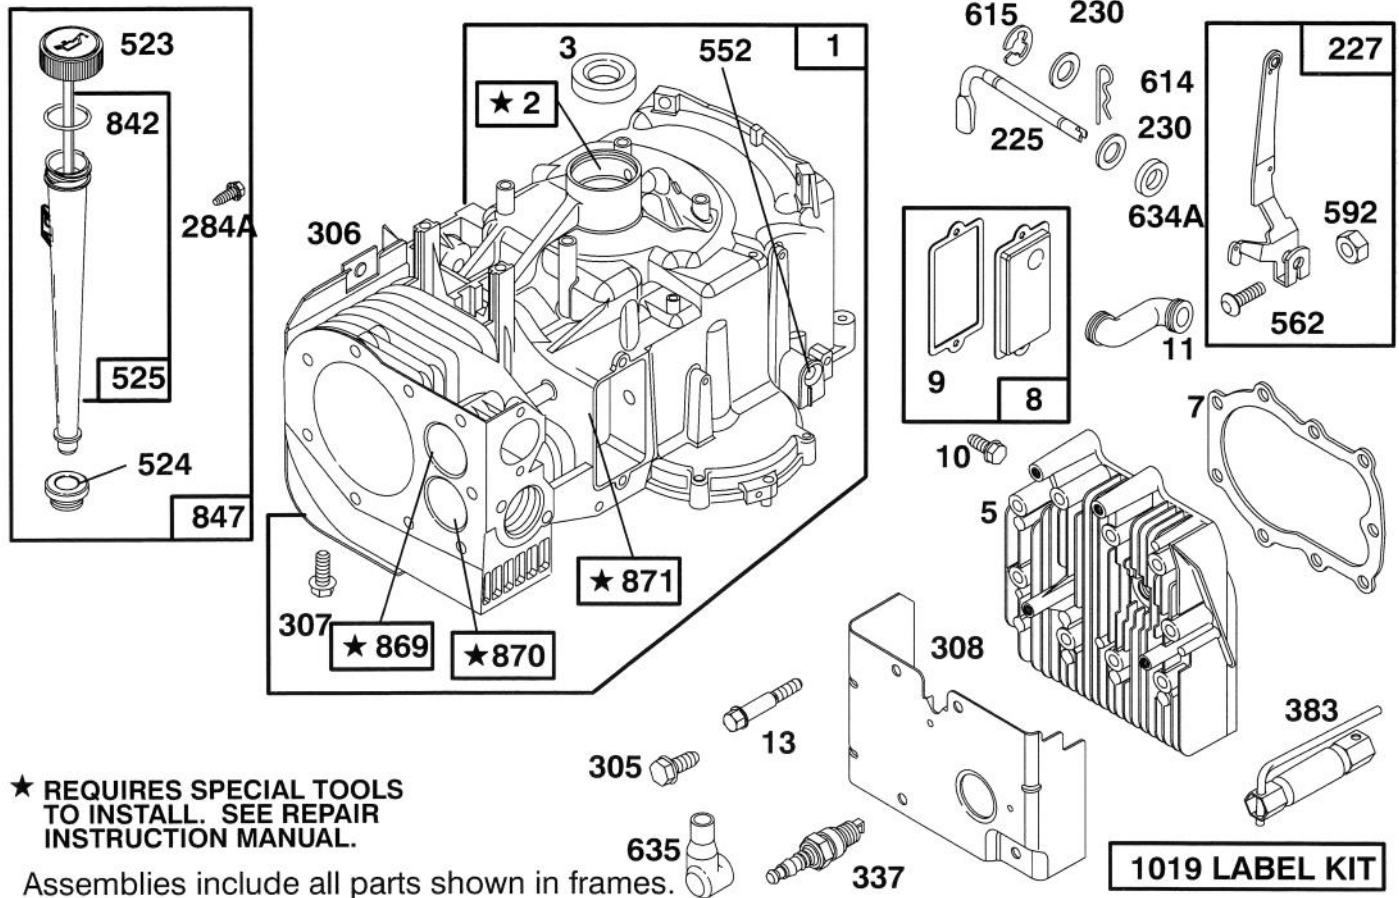

ENGINE BRIGGS & STRATTON MODEL 286707-0453-01

Ref. No.	Part No.	Description	No. Used
★12	271916	Gasket-Crkse. (1/64" Thick)	1
★	271997	Gasket-Crkse. (.005" Thick)	1
★	271996	Gasket-Crkse. (.009" Thick)	1
15	94239	Plug-Oil Drain	1
16	495162	Crankshaft	1
	94196	Key-Timing Gear	1
18	494238	Base-Engine	1
★20	291675	Seal-Oil	1
22	94624	Screw-Base Mtg. Sem	1
24	222698	Key-Flywheel	1
25	394661	Piston Assy. (Std.)	1
	394662	Piston Assy. (.010" O.S.)	1
	394663	Piston Assy. (.020" O.S.)	1
	394664	Piston Assy. (.030" O.S.)	1
26	391780	Ring Set-Piston (Std.)	1
	391781	Ring Set-Piston (.010" O.S.)	1
	391782	Ring Set-Piston (.020" O.S.)	1
	391783	Ring Set-Piston (.030" O.S.)	1

Ref. No.	Part No.	Description	No. Used
27	260924	Lock-Piston Pin	1
28	299691	Pin Assy.-Piston (Std.)	1
	391286	Pin Assy.-Piston (.005" O.S.)	1
29	490348	Rod Assembly-Connecting	1
	490469	Rod-Connecting (020" U.S. Crankpin Bore)	1
32	94671	Screw-Connecting Rod	1
33	262246	Valve-Exhaust	1
34	262247	Valve-Intake	1
35	65906	Spring-Intake Valve	1
36	26828	Spring-Exhaust Valve	1
40	221596	Retainer-Intake Valve	1
41	292260	Rotocoil-Exhaust Valve	1
42	93630	Retainer-Ex. Valve Rotocoil	1
45	262248	Tappet-Valve	1
46	212897	Gear-Cam	1
219	490815	Oil Slinger, Gov. Gear Assy.	1
741	262932	Gear-Timing	1
757	212359	Link-Counterweight	1
758	399891	Counterweight Assy.	1
759	298909	Pin-Counterweight	1
761	93875	Screw-Counterweight	1

★ Included in Gasket Set-Part No. 494241.