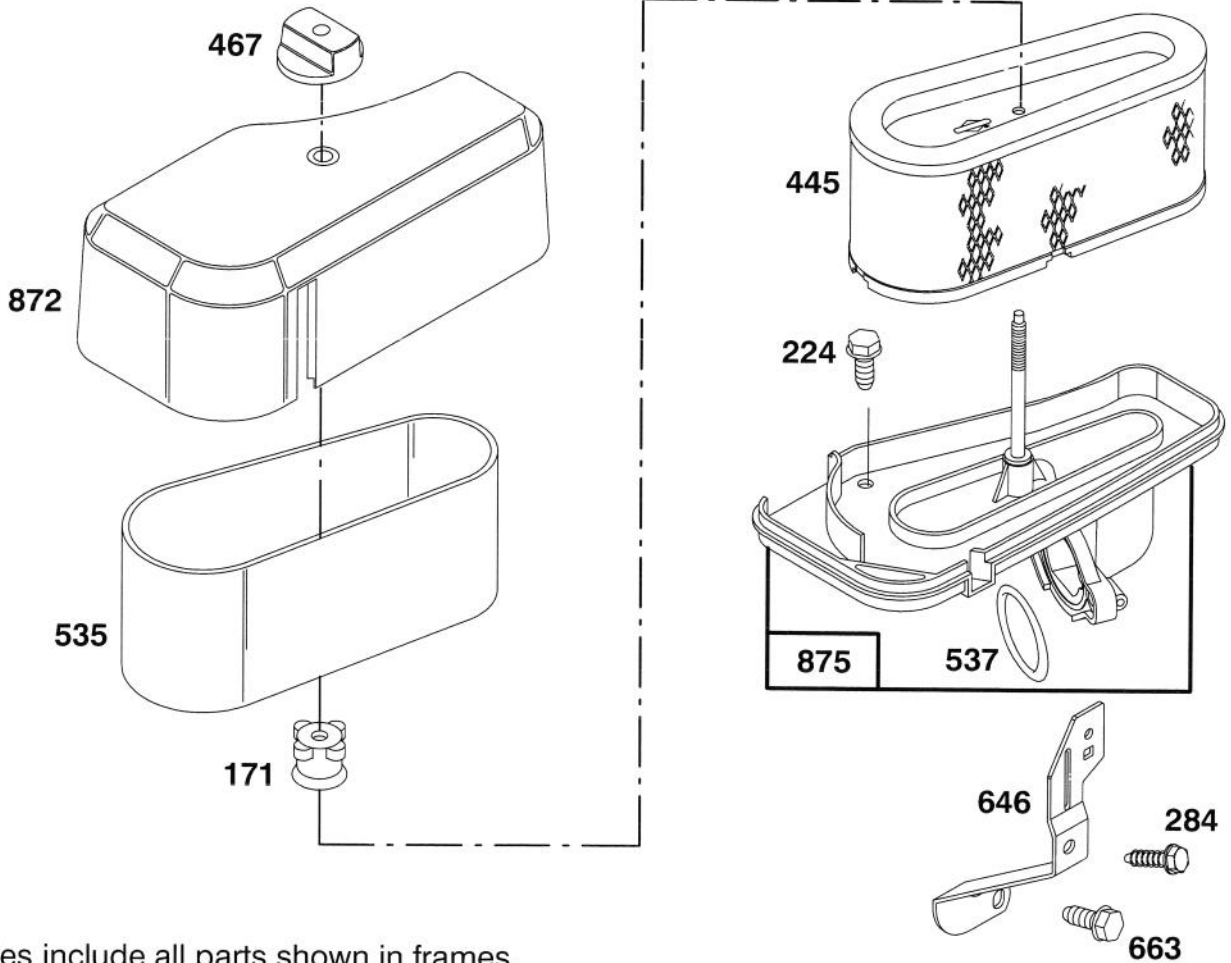

Assemblies include all parts shown in frames.

ENGINE BRIGGS & STRATTON MODEL 286707-0453-01

Ref. No.	Part No.	Description	No. Used
1	281051	Nut-Air Cleaner Mtg.	1
224	94513	Screw-Air Cleaner Sem	1
284	94704	Screw Hex. Head	1
445	493909	Cartridge-Air Cleaner	1
467	493903	Knob-Air Cleaner	1
535	272403	Element-Air Cleaner	1

Ref. No.	Part No.	Description	No. Used
*537	281106	O-Ring-Air Cleaner	1
646	224546	Brace-Air Cleaner	1
663	94620	Screw-Hex. Hd.	1
872	281104	Cover-Air Cleaner	1
875	494237	Body-Air Cleaner	1

* Included in Gasket Set-Part No. 494241.