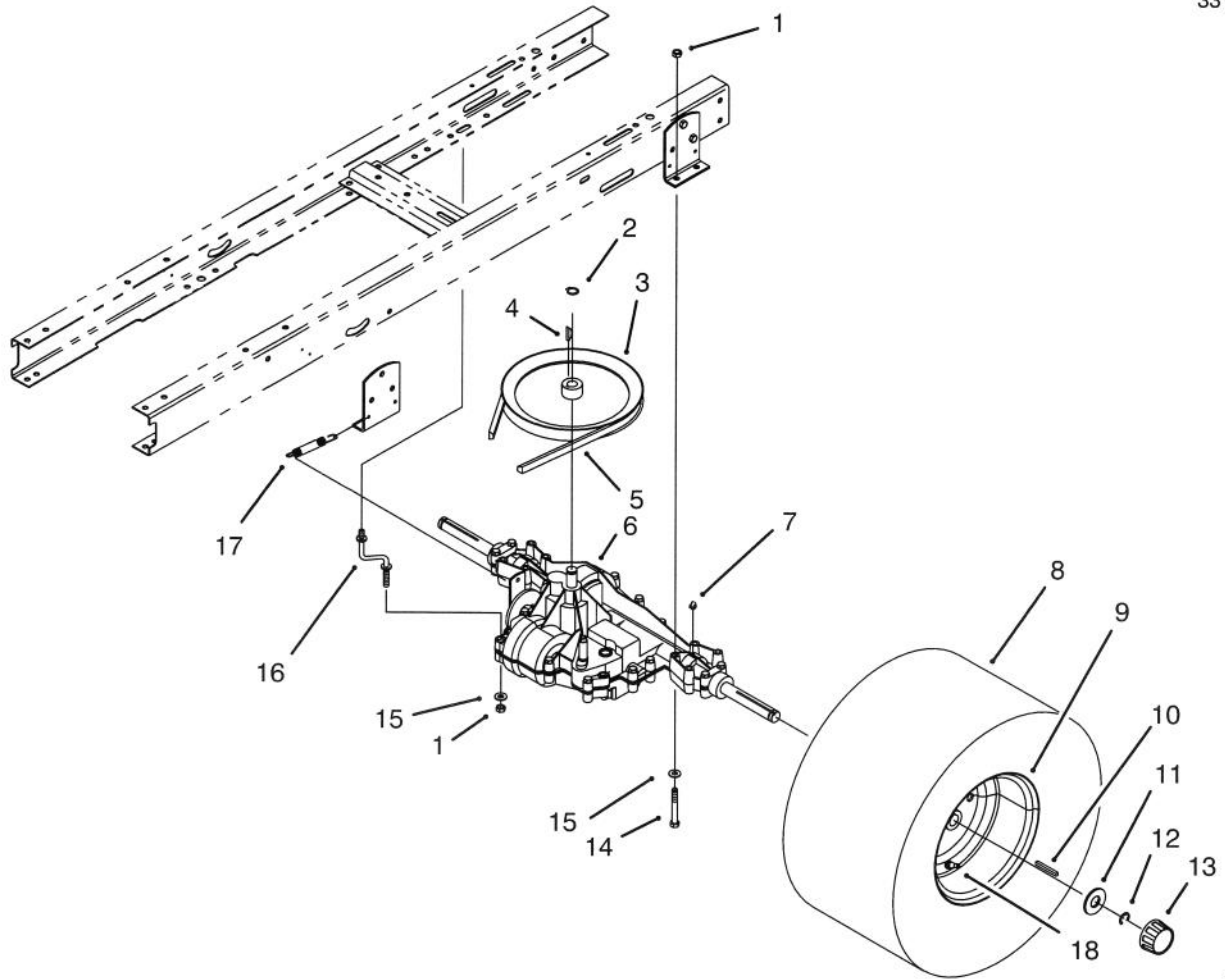

C-1305

TRANSAXLE ASSEMBLY

Ref. No.	Part No.	Description	No. Used
1	3296-29	Nut - Lock	8
2	32120-64	Ring - Snap	1
3	88-4840	Pulley - Transmission	1
4	3257-23	Key - Woodruff	1
5	88-6240	V-Belt - Traction	1
6	88-6450	Transaxle	1
7	302-11	Fitting - Grease	2
8	88-4090	Tire	2
9	88-4390	Rim	2
10	7-0036	Key - Square	2
11	28-2480	Washer	2

Ref. No.	Part No.	Description	No. Used
12	32151-48	E-Ring	2
13	61-9780	Cap - Hub	2
14	322-12	Screw - Hex Hd. Cap	4
15	3256-23	Washer - Flat	8
16	88-5350	Strap - Torque	2
17	26-6700	Spring - Brake Return	1
18	232-27	Valve Stem w/Cap	2
*	232-41	Inner Tube (Optional)	2
*	88-4300	Wheel & Tire Assembly (Incl. Ref. #8 & 9)	2

*Not Illustrated