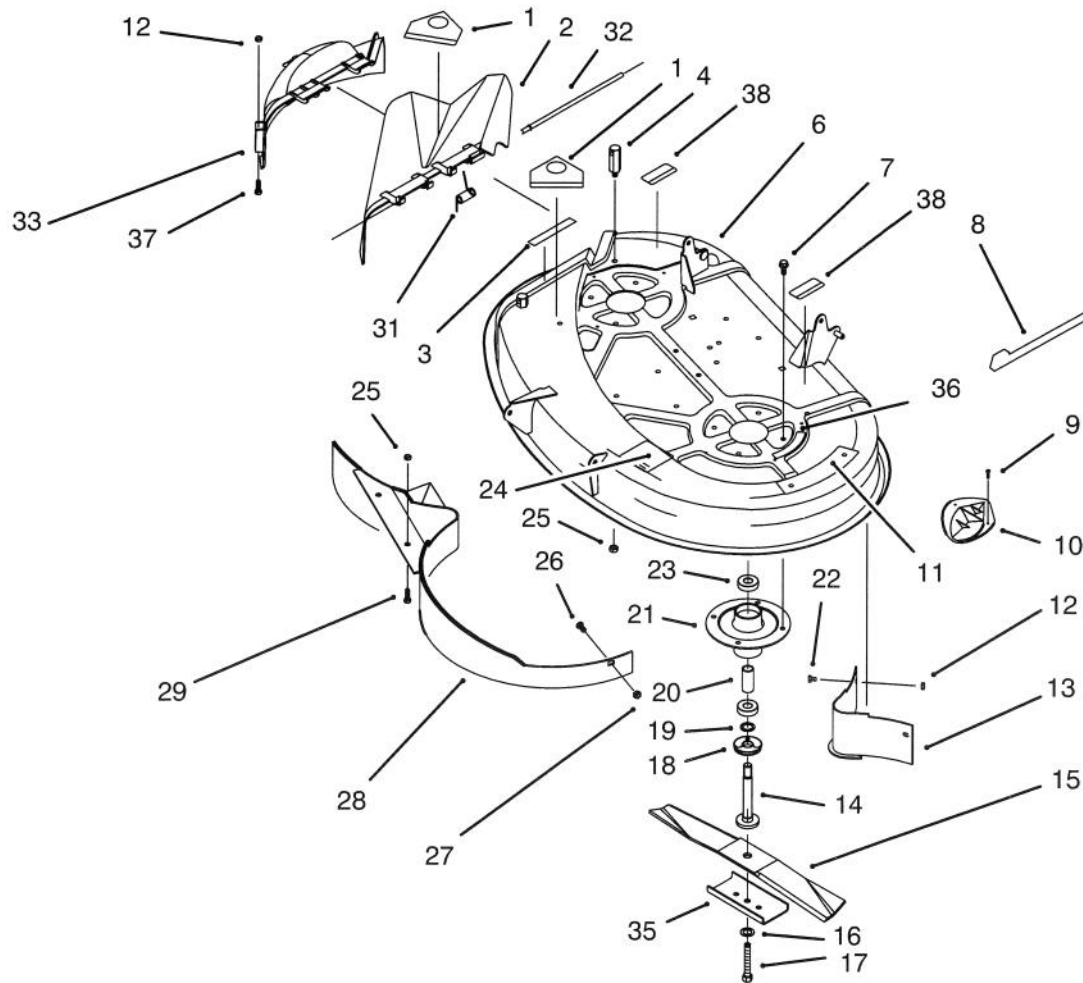

C-1320A

HOUSING & SPINDLE ASSEMBLY (38" CUTTING UNIT) (MODEL NO. 71184 ONLY)

Ref. No.	Part No.	Description	No. Used
1	54-9220	Decal - Danger	2
2	88-4550	Deflector - Deck	1
3	68-3650	Decal - Deflector Danger	1
4	57-4360	Post - Rear Pivot	1
6	88-5780-01	Deck - 38"	1
7	32144-41	Screw - Taptite	8
8	92-9520	Decal - Recycler	1
9	32144-111	Screw - Plastic	8
10	76-2160	Plate - Kicker	4
11	79-3140	Decal - Danger	1
12	3296-42	Nut - Lock	4
13	79-1640	Baffle - Rear	1
14	80-4341	Shaft - Spindle	2
15	79-3061	Blade - Recycler	2
16	3290-465	Washer - Belleville	2
17	26-0671	Bolt - Blade	2
18	80-4360	Shield - Bearing	2
19	80-4380	Spacer - Hardened	2

Ref. No.	Part No.	Description	No. Used
20	62-3661	Spacer - Bearing	2
21	88-4510	Housing - Spindle	2
22	321-4	Screw - Hex Hd. Cap	2
23	38-7820	Bearing - Spindle	4
24	117137	Decal - Belt Guide	1
25	3296-39	Nut - Lock	3
26	3230-1	Bolt - Carriage	1
27	3296-29	Nut - Lock	1
28	79-1600	Baffle - Recycler	1
29	323-5	Screw - Hex Hd. Cap	2
31	57-6950	Spring - Torsion	1
32	57-4380	Rod - Deflector Hinge	1
33	88-4430	Cover - Recycler	1
35	80-0510	Stiffener - Blade	2
36	68-3660	Decal - Shield Danger	1
37	321-14	Screw - Hex Hd. Cap	2
38	55-4300	Decal - Caution Spring	2