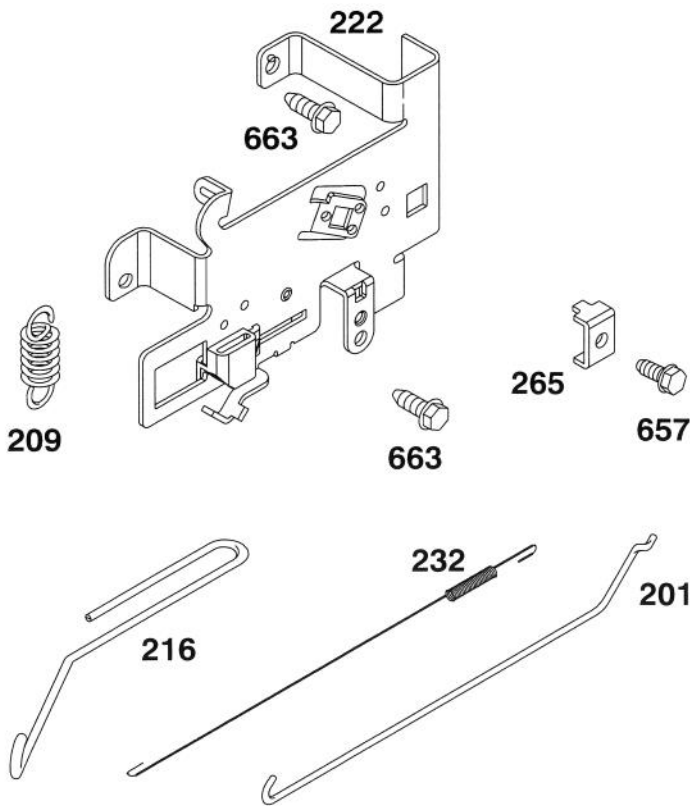

Assemblies include all parts shown in frames.

ENGINE BRIGGS & STRATTON MODEL 286707-0453-01

Ref. No.	Part No.	Description	No. Used
187	393815	Line-Fuel (11" Long, Cut to Suit)	1
201	262767	Link-Governor	1
209	260871	Spring-Governor	1
216	262766	Link-Choke	1
222	495611	Plate-Governor Control	1
232	262785	Spring-Governor Link	1
240	394358	Filter-Fuel	1
265	221535	Clamp-Casing	1

Ref. No.	Part No.	Description	No. Used
474	393474	Stator-Alternator (Dual Circuit)	1
482	93621	Screw-Sem	1
601	93053	Clamp-Fuel Pipe	1
657	93496	Screw-Sem	1
663	94620	Screw-Hex. Hd.	1
877	393456	Diode and Connector Assy. (Dual Circuit)	1