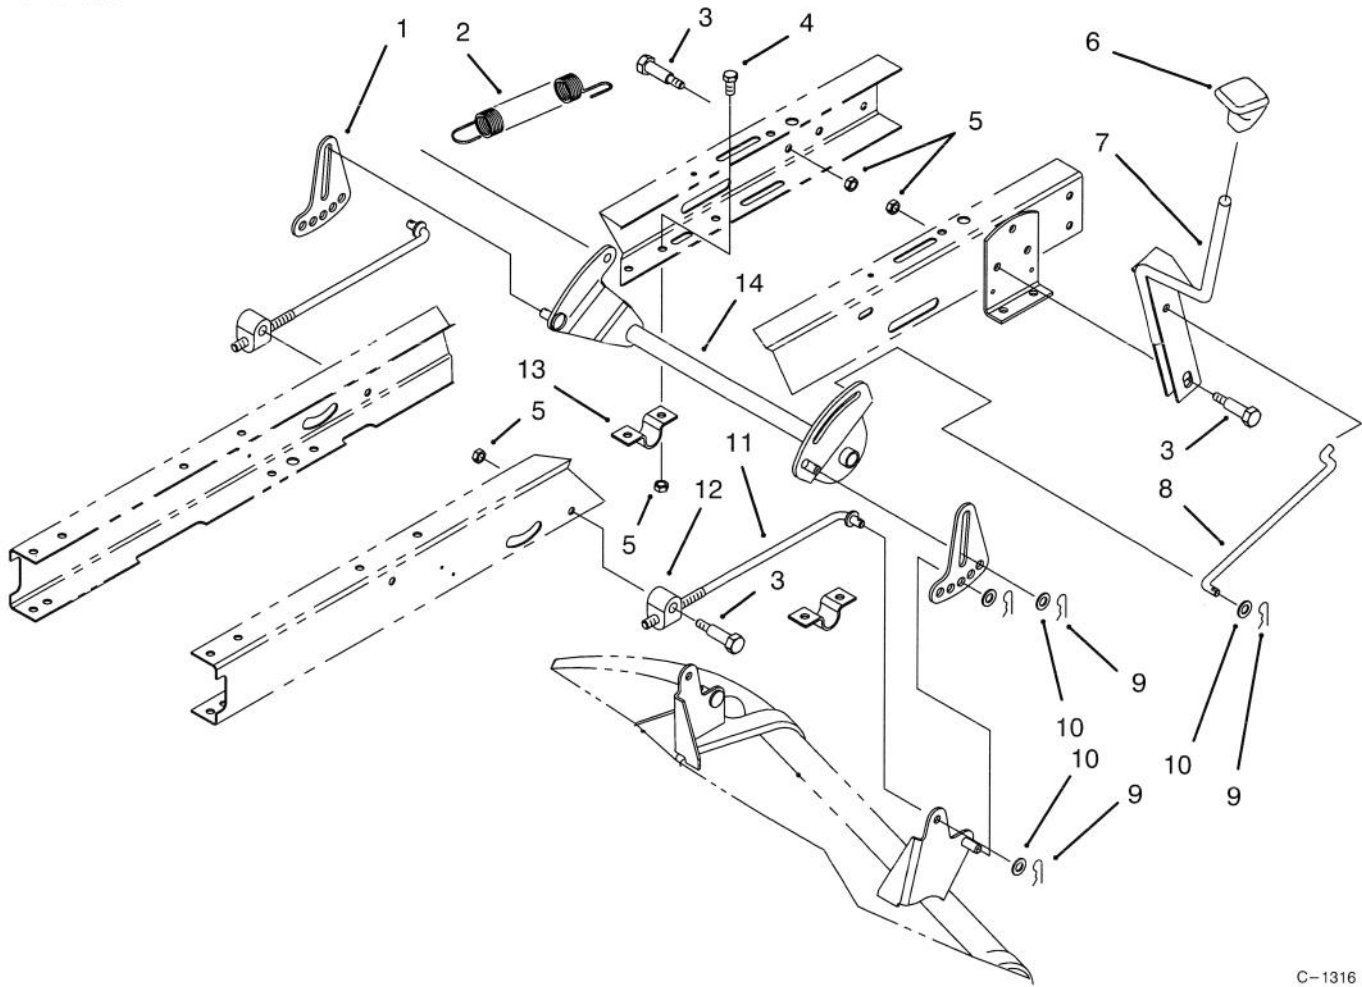

C-1316

HEIGHT OF CUT ASSEMBLY

Ref. No.	Part No.	Description	No. Used
1	88-5570	Link - Adjusting H.O.C.	2
2	88-6460	Spring - Extension	1
3	7-0030	Bolt - Shoulder	4
4	322-3	Screw - Hex Hd. Cap	4
5	3296-29	Nut - Lock	8
6	62-1292	Knob - Shift	1
7	88-5310	Lever - H.O.C.	1

Ref. No.	Part No.	Description	No. Used
8	88-5900	Link - H.O.C.	1
9	3290-307	Pin - Hair Cotter	7
10	3256-24	Washer - Flat	7
11	88-5450	Rod - Hanger Rear	2
12	88-4230	Trunnion - H.O.C. Rear	2
13	88-4730	Clamp - H.O.C. Pivot	2
14	88-5110	Pivot - H.O.C.	1