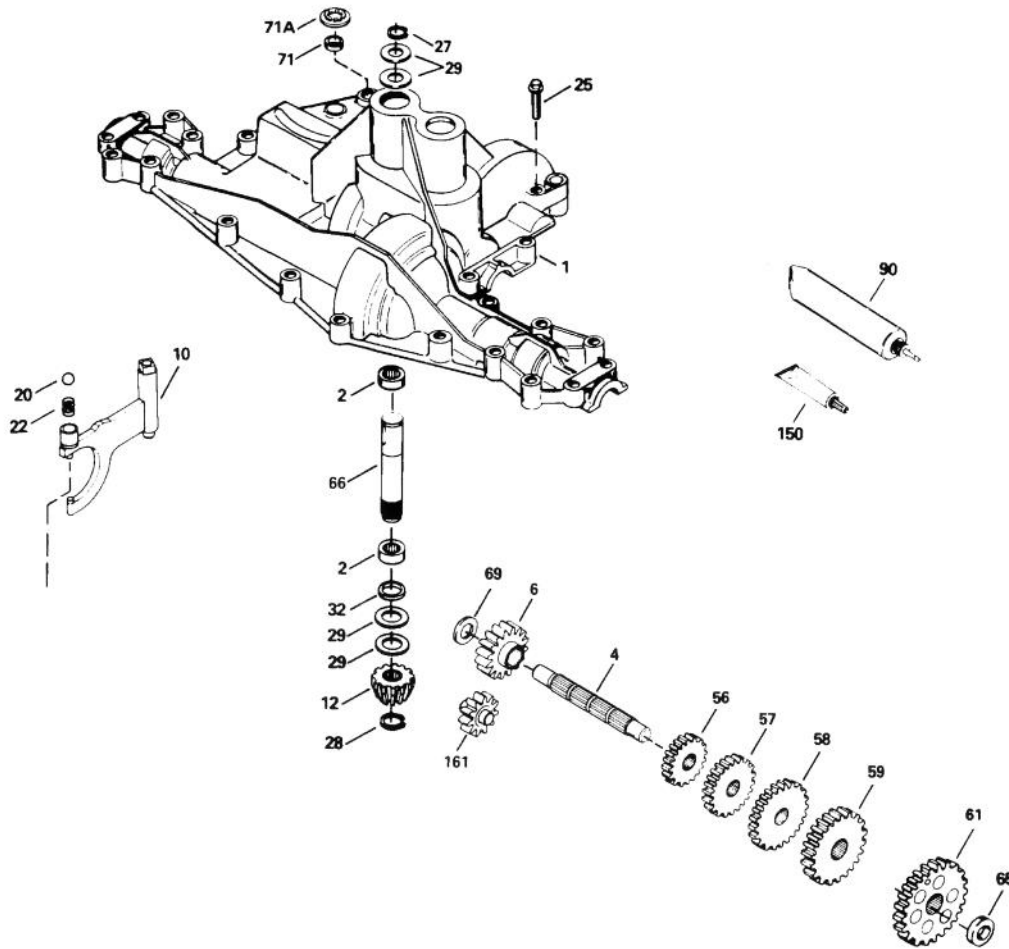

PEERLESS TRANSAXLE MODEL NO. 915-020

Ref. No.	Part No.	Description	No. Used
1	772128	Transaxle Cover	1
4	776300	Countershaft	1
6	778281	Spur Gear (16 Teeth)	1
10	784370	Shift Rod & Fork	1
12	778262	Bevel Pinion (14 Teeth)	1
20	792139	Ball (3/8" dia.)	1
22	792142	Spring	1
25	792073	Screw	17
27	792035	Retaining Ring	1
28	788040	Retaining Ring	1
29	780072	Washer	4
32	792001	O-Ring	1
56	778151	Spur Gear (15 Teeth)	1
57	778249	Spur Gear (23 Teeth)	1

Ref. No.	Part No.	Description	No. Used
58	778314	Spur Gear (21 Teeth)	1
59	778129A	Spur Gear (30 Teeth)	1
61	778265	Spur Gear (34 Teeth)	1
65	780162	Washer	1
66	776299	Input Shaft (3.522" lg.)	1
69	780161	Thrust Washer	1
71	788069	Square Cut Ring	1
71A	792145	Pushnut	1
90	788067B	Grease (32 oz. btl. Bentonite grease)	1
150	510334	Gasket Eliminator (Loctite #515)	1
161	776302	Reverse Idler Assembly	1