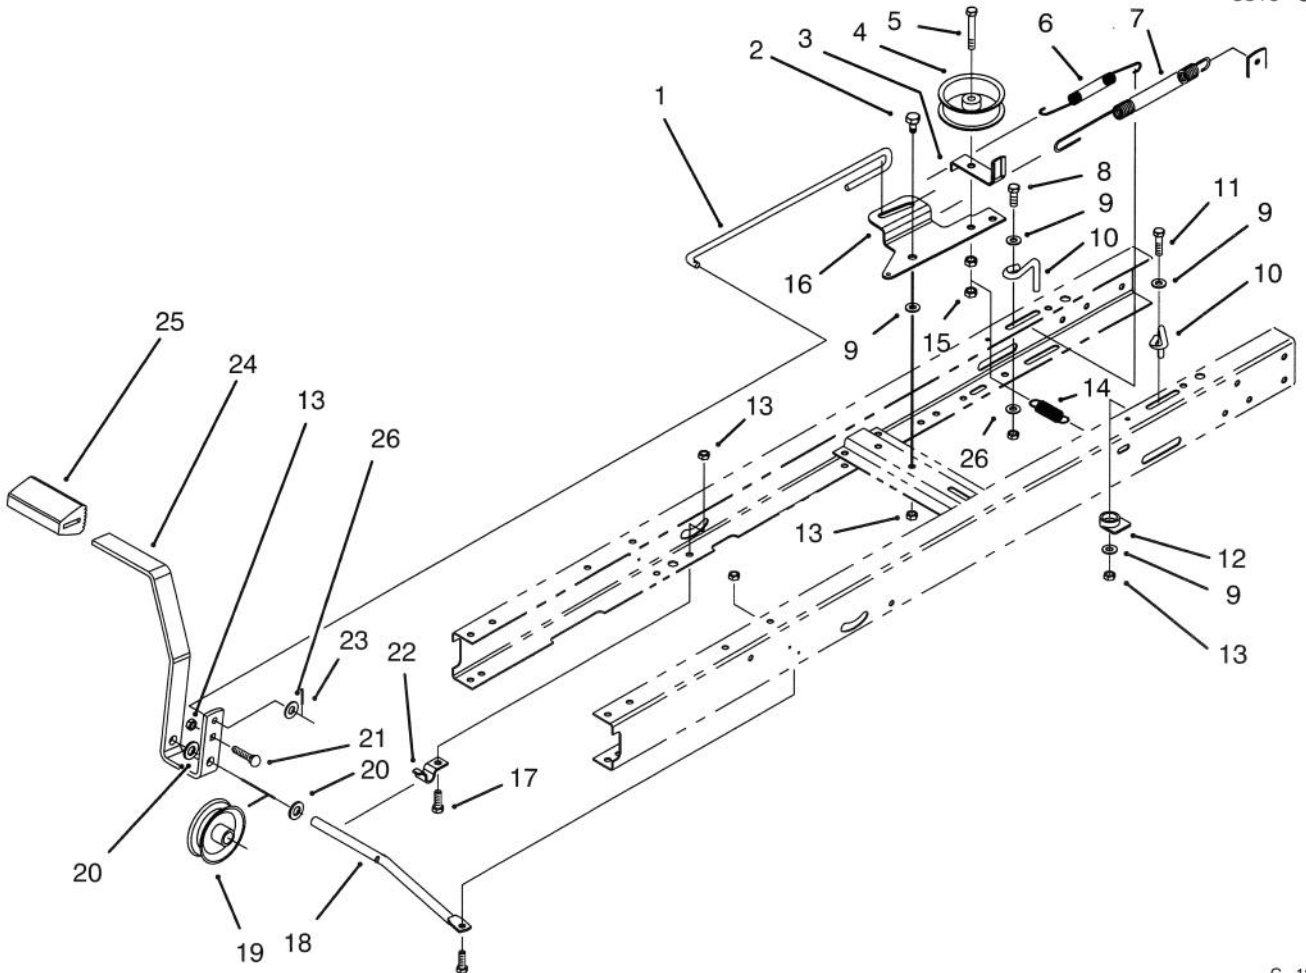

C-1343

CLUTCH ASSEMBLY

Ref. No.	Part No.	Description	No. Used
1	88-5270	Rod - Clutch/Brake	1
2	37-8770	Bolt - Shoulder	1
3	88-5560	Guide - Idler Belt	1
4	88-5680	Pulley - Flat Idler	1
5	323-11	Screw - Hex Hd. Cap	1
6	27-8890	Spring - Pedal Return	1
7	88-6140	Spring - Brake	1
8	322-5	Screw - Hex Hd. Cap	1
9	5-4460	Washer - Flat	4
10	88-5460	Guide - Trans. Belt	2
11	322-7	Screw - Hex Hd. Cap	1
12	84-5610	Guide - Cable	2
13	3296-29	Nut - Lock	6

Ref. No.	Part No.	Description	No. Used
14	88-6330	Spring - Extension	1
15	3296-59	Nut - Lock	2
16	88-6070	Arm - Idler	1
17	322-3	Screw - Hex Hd. Cap	2
18	88-5500	Rod - Pedal Pivot	1
19	88-4700	Pulley - Cable	1
20	3256-26	Washer - Flat	2
21	3230-3	Bolt - Carriage	1
22	88-4810	Clamp - Shift Pivot	1
23	3272-10	Pin - Cotter	1
24	88-5000	Pedal - Clutch/Brake	1
25	65-2920	Pad - Pedal	1
26	3256-23	Washer - Flat	2