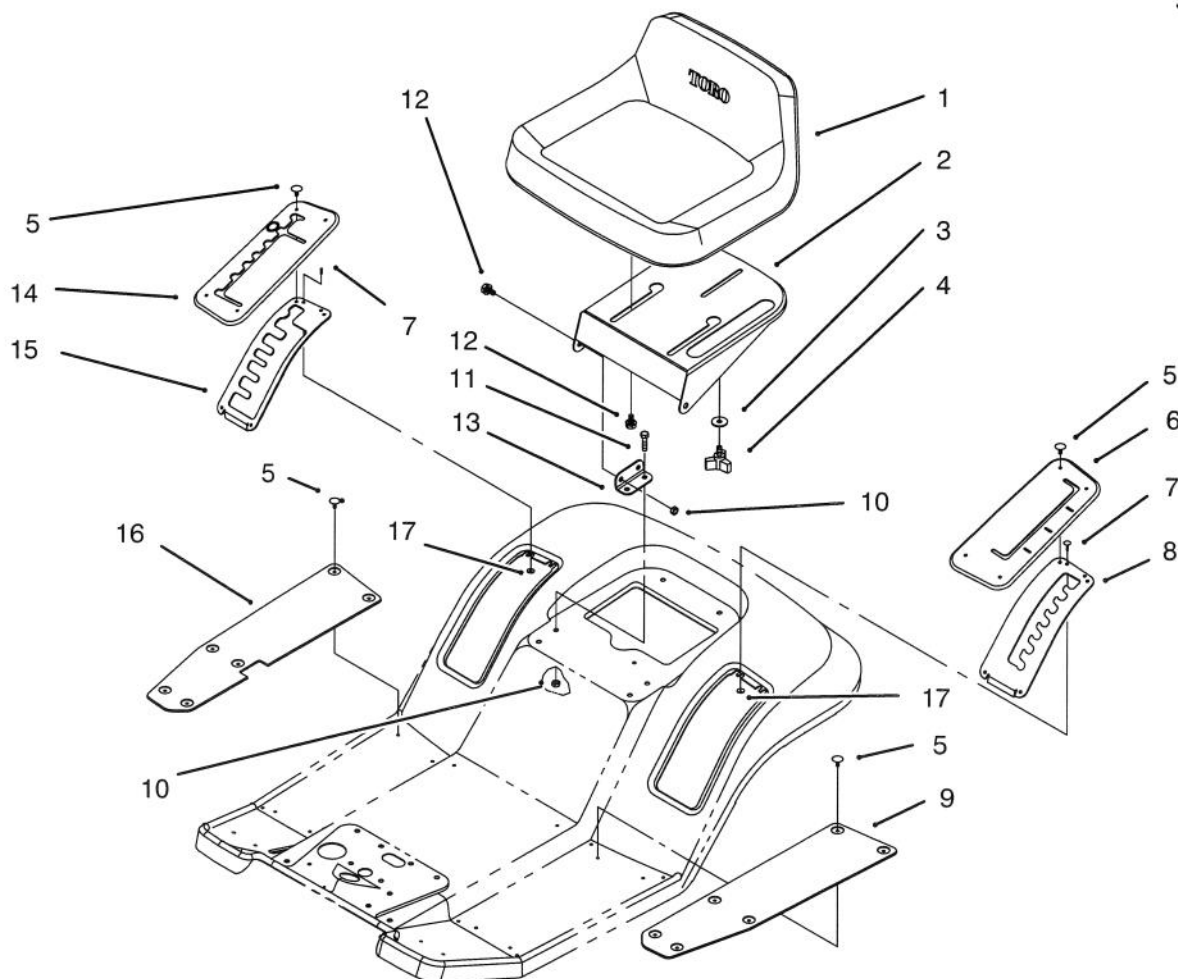

C-1830

SEAT ASSEMBLY

Ref. No.	Part No.	Description	No. Used	Ref. No.	Part No.	Description	No. Used
1	88-3950	Seat	1	10	3296-29	Nut - Lock	6
2	88-4910	Support - Seat	1	11	322-3	Screw - Hex Hd. Cap	4
3	5-4460	Washer - Fender	1	12	37-8770	Bolt - Shoulder	4
4	700806	Knob - Studded	1	13	88-4820	Bracket - Seat Hinge	2
5	3290-479	Fastener - Panel	20	14	88-5160	Cover - Shift Gate	1
6	88-5170	Cover - H.O.C.	1	15	88-5020	Gate - Shift	1
7	3269-5	Rivet - Pop	4	16	88-5220	Mat - R.H. Foot	1
8	88-5030	Gate - H.O.C.	1	17	3269-6	Washer - Backup	4
9	88-5240	Mat - L.H. Foot	1