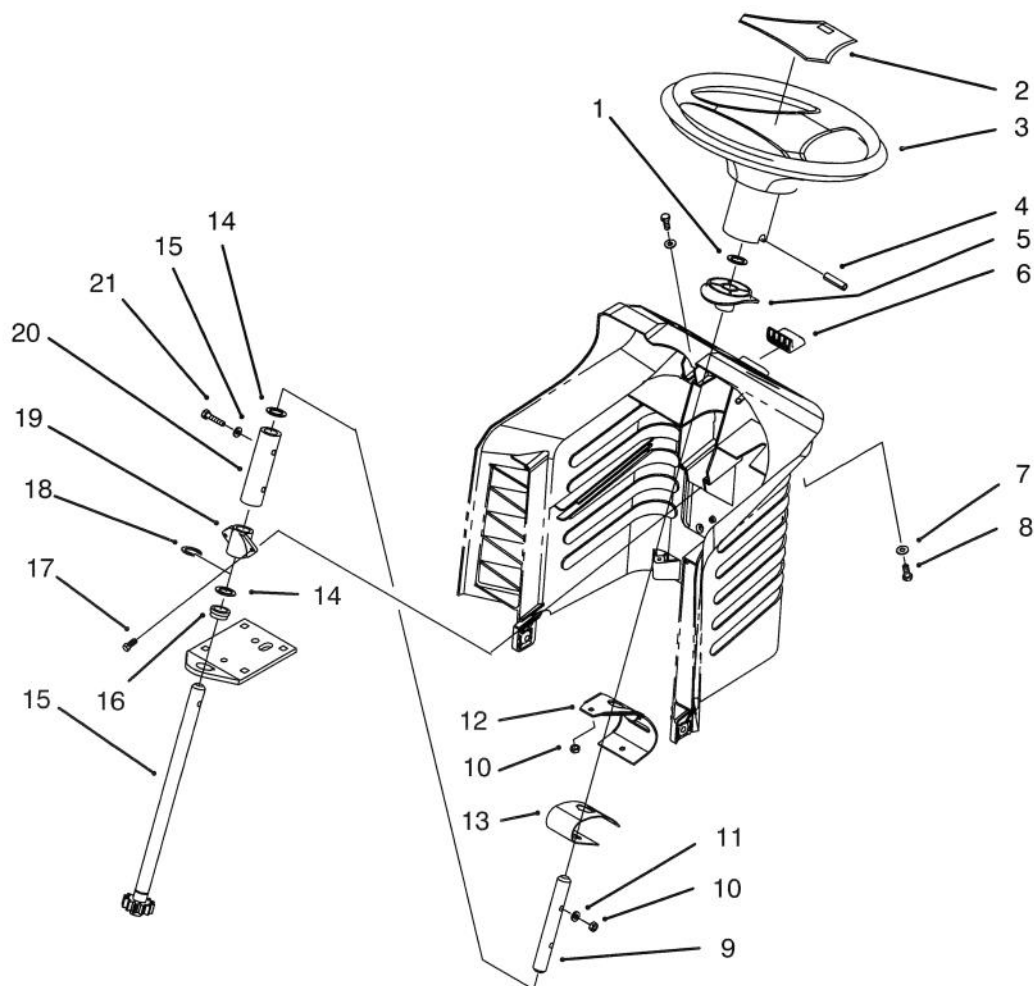

C-1344A

STEERING ASSEMBLY

Ref. No.	Part No.	Description	No. Used	Ref. No.	Part No.	Description	No. Used
1	32151-81	Ring - Retaining	1	11	3-7501	Washer - Curved	4
2	88-3870	Cover - Steering Wheel	1	12	88-5180	Bracket - Backup	1
3	88-3850	Wheel - Steering (Incl. Ref. #2)	1	13	88-4890	Spring - Leaf	1
4	32121-78	Pin - Roll	1	14	3-6498	Washer - Thrust	2
5	88-4190	Bushing - Sliding	1	15	88-6370	Shaft - Steering Short	1
6	88-4180	Button - Release	1	16	88-5150	Bushing - Flange	1
7	3256-22	Washer - Flat	2	17	27-0220	Screw - Plastite	2
8	321-4	Screw - Hex Hd. Cap	2	18	32151-48	E-Ring	1
9	88-6300	Shaft - Steering Upper	1	19	88-4210	Bushing - Stationary	1
10	3296-42	Nut - Lock	4	20	88-6090	Coupling - Steering	1
				21	321-9	Screw - Hex Hd. Cap	2