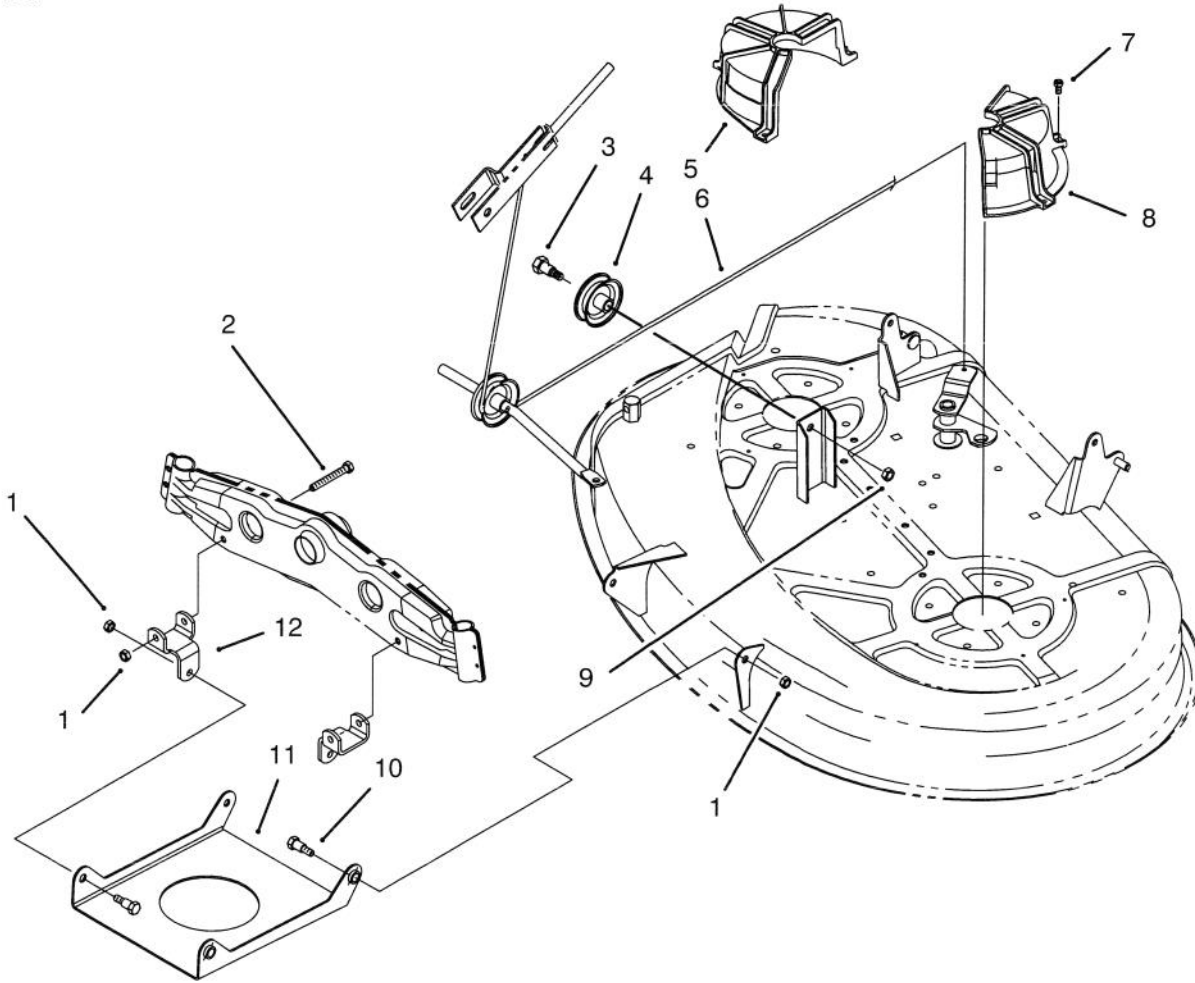

C-1348

CABLE & COVER ASSEMBLY (38" CUTTING UNIT)

Ref. No.	Part No.	Description	No. Used
1	3296-29	Nut - Lock	6
2	322-12	Screw - Hex Hd. Cap	2
3	23-0310	Bolt - Shoulder	1
4	88-4700	Pulley - Cable	1
5	88-4020	Guide - Deck Belt R.H.	1
6	88-6410	Cable - Deck Engage	1
7	32104-76	Screw - Thread Cutting	5

Ref. No.	Part No.	Description	No. Used
8	88-4030	Guide - Deck Belt L.H.	1
9	3296-39	Nut - Lock	1
10	28-0540	Bolt - Shoulder	4
11	88-4900	Pan - Front Deck Suspension	1
12	88-4640	Bracket - Deck Suspension	2