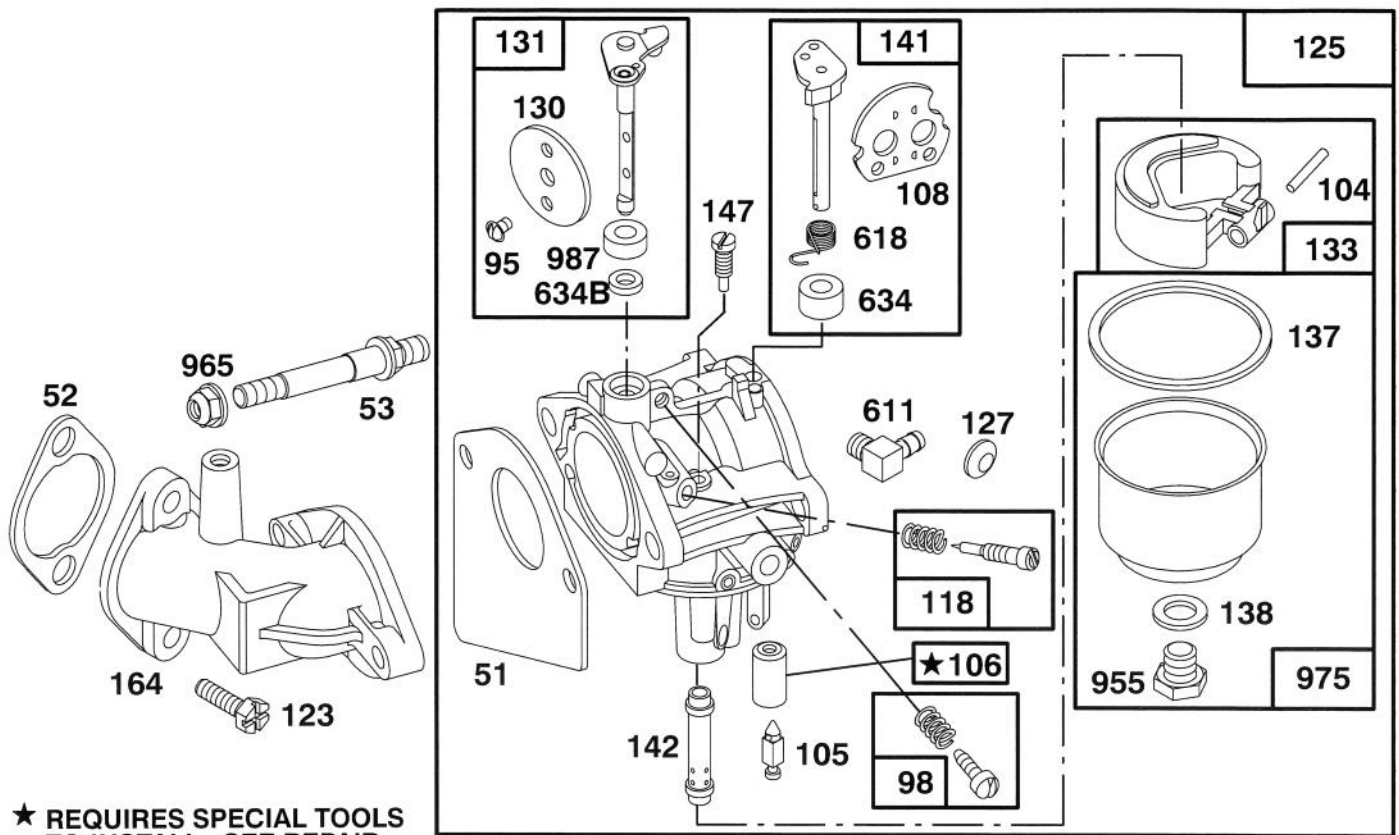

★ REQUIRES SPECIAL TOOLS TO INSTALL. SEE REPAIR INSTRUCTION MANUAL.

Assemblies include all parts shown in frames.

ENGINE BRIGGS & STRATTON MODEL 286707-0453-01

Ref. No.	Part No.	Description	No. Used
●51	272465	Gasket-Carburetor (Carb. to Elbow)	1
★52	272554	Gasket-Carburetor (Elbow to Cylinder)	1
53	94637	Stud-Carb. Mtg.	1
●95	94098	Screw-Throttle	1
98	495800	Screw-Idle Speed	1
●104	231789	Pin-Float Hinge	1
●105	231855	Valve Assy.-Inlet Needle	1
●106	231854	Inlet Valve Seat	1
108	224540	Valve-Choke	1
118	494383	Valve-Needle	1
121	495799	Carburetor Overhaul Kit	1
123	94616	Screw-Elbow Mtg.	1
125	495706	Carburetor Assembly	1
●127		Plug-Welch (Sold in Kit Only).	1
130	224539	Valve-Throttle	1

Ref. No.	Part No.	Description	No. Used
131	494379	Shaft and Lever-Throttle	1
133	494381	Float-Carburetor	1
●◆137	281165	Gasket-Float Bowl	1
●◆138	281164	Washer-Float Bowl Screw	1
141	495931	Shaft and Lever-Choke	1
●142	494537	Nozzle-Carburetor	1
●147	231794	Pilot-Jet	1
164	213819	Carburetor-Elbow	1
611	494451	Fuel Inlet Tube	1
618	262803	Spring-Choke Return	1
●634	281168	Seal-Choke Shaft	1
●634B	398970	Washer-Throttle Shaft	1
955	94642	Screw-Fuel Bowl	1
965	94010	Locknut-Air Cleaner Mtg.	1
975	494378	Bowl Assy.-Carburetor	1
977	494385	Carburetor Gasket Kit	1
●987	281166	Seal-Throttle Shaft	1

◆ Included in Carburetor Gasket Set-Part No.494385.

★ Included in Gasket Set-Part No. 494241.

● Included in Carburetor Overhaul Kit-Part No. 495799.