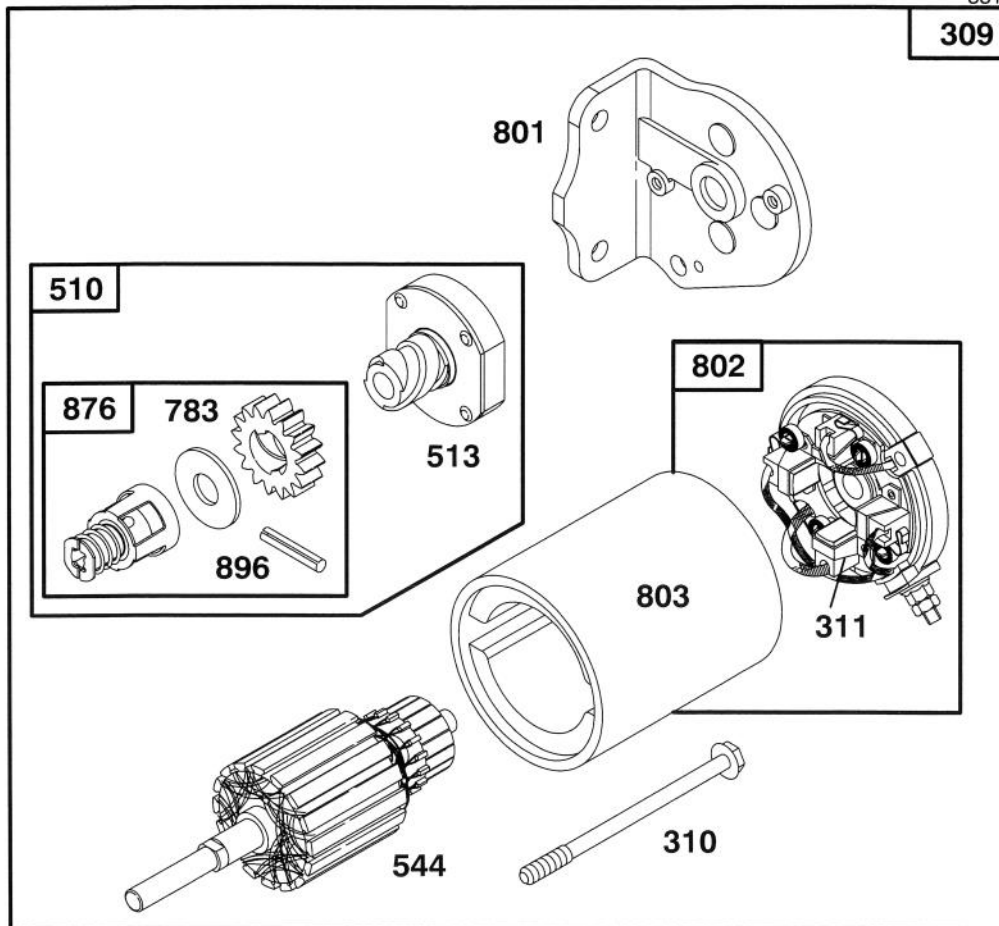

729A

728

Assemblies include all parts shown in frames.

ENGINE BRIGGS & STRATTON MODEL 286707-0453-01

Ref. No.	Part No.	Description	No. Used
309	394805	Motor and Drive Assy.	1
310	94003	Bolt Hex. Hd.	1
311	395538	Brush Assy.	1
510	495878	Starter Drive Assy.	1
513	398003	Clutch Assy.	1
544	390837	Armature Assy.	1
728	94627	Screw-Hex. Hd.	1
729A	224723	Retainer-Wire	1

Ref. No.	Part No.	Description	No. Used
783	280104	Gear	1
801	394856	Drive End Cap Assy.	1
802	395537	End Cap Assy Commutator	1
803	398159	Housing Assy.	1
876	495877	Retainer And Pin	1
896	94288	Pin-Roll	1