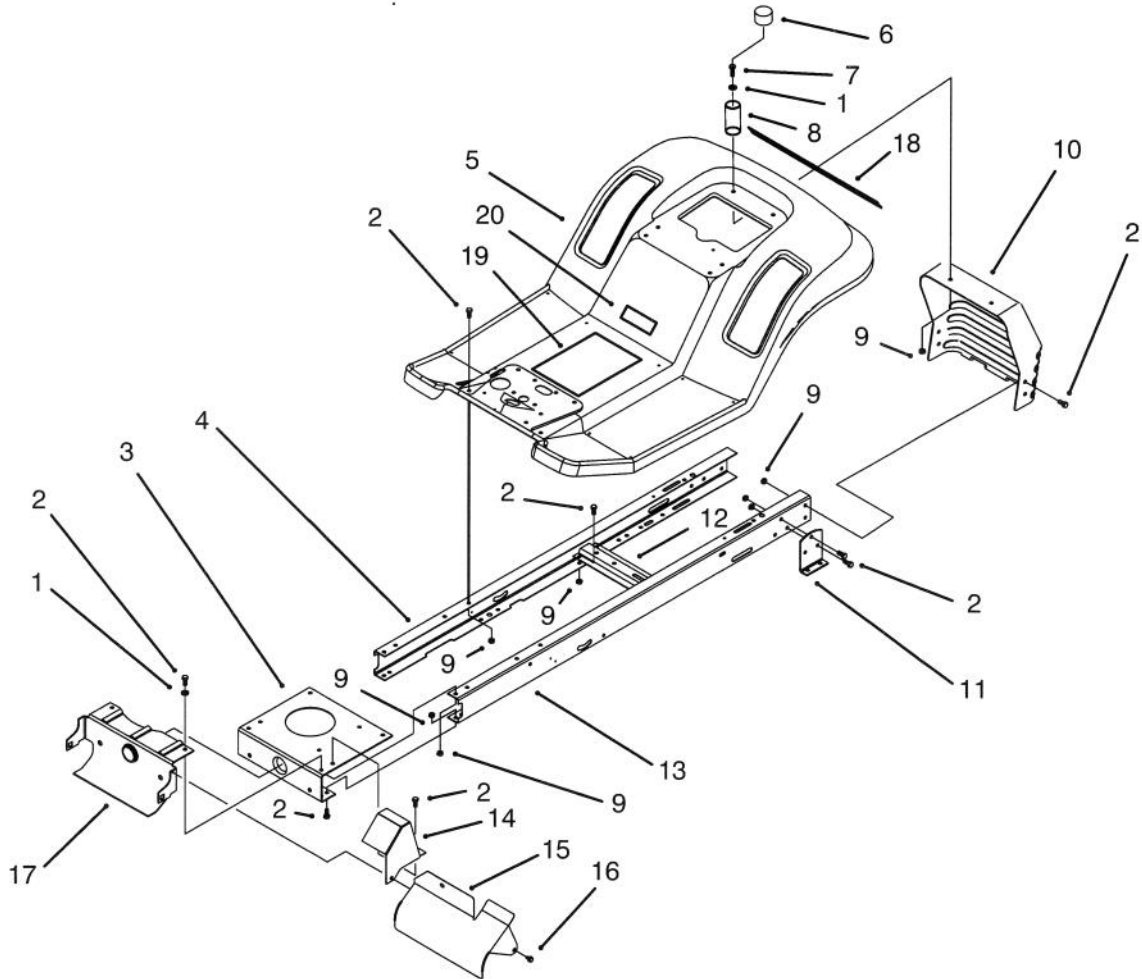

MODEL NO. 71184-490001 & UP
 MODEL NO. 71202-490001 & UP

**PARTS
 CATALOG**

1238XL LAWN TRACTOR

C-1307A

FRAME ASSEMBLY

Ref. No.	Part No.	Description	No. Used
1	3256-23	Washer - Flat	4
2	322-3	Screw - Hex Hd. Cap	22
3	88-4630	Plate - Engine Mount	1
4	88-4650	Rail - R.H. Frame	1
5	88-3840-01	Body - Rear	1
6	701178	Cap - Protector	2
7	322-5	Screw - Hex Hd. Cap	2
8	88-6220	Spring - Compression	2
9	3296-29	Nut - Lock	24
10	88-3940	Panel - Rear Hitch	1
11	88-5260	Bracket - Transaxle Mt.	2

C-1308

HOOD ASSEMBLY

Ref. No.	Part No.	Description	No. Used
1	88-5190	Lever - Deck Engage	1
2	88-3910	Tower - Steering	1
3	62-1292	Knob - Engage Lever	1
4	322-3	Screw - Hex Hd. Cap	2
5	3256-23	Washer - Flat	2
6	3296-29	Nut - Lock	2
7	3290-307	Pin - Cotter	2
8	46-8091	Screw - Plastite	2
9	3296-42	Nut - Lock	4
10	321-4	Screw - Hex Hd. Cap	4
11	28-0540	Bolt - Shoulder	2
12	88-6050	Bracket - Hood Pivot L.H.	1
13	3290-496	Nut - Retained	2
14	88-3930	Shield - Heat	1
15	46-8090	Screw - Plastite	8
16	88-4220	Latch - Hood	1
17	88-4050	Duct - Hood Air	1
18	92-8650	Hood	1
19	88-6040	Bracket - Hood Pivot R.H.	1
20	3256-24	Washer - Flat	2
21	32128-43	Nut - Flange	2