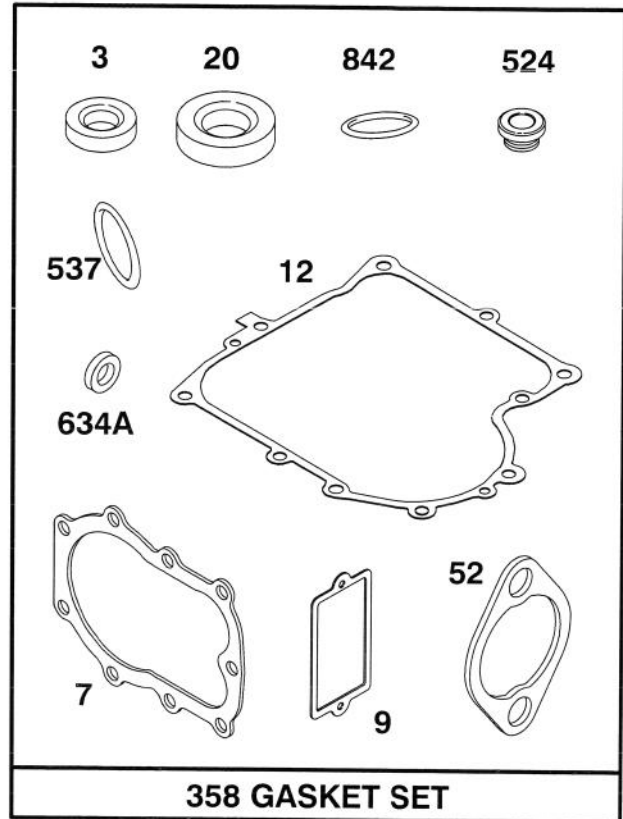

Assemblies include all parts shown in frames.

ENGINE BRIGGS & STRATTON MODEL 286707-0453-01

Ref. No.	Part No.	Description	No. Used
*3	391086	Seal-Oil	1
*7	271866	Gasket-Cylinder Head	1
*9	27803	Gasket-Valve Cover	1
*12	271916	Gasket-Crankcase Cover (1/64" Thick)	1
*	271997	Gasket-Crankcase Cover (.005" Thick)	1
*	271996	Gasket-Crankcase Cover (.009" Thick)	1
*20	291675	Seal-Oil	1
◆◆51	272465	Gasket-Carburetor (Carb. to Elbow)	1
*52	272554	Gasket-Carburetor (Elbow to Cylinder)	1
●95	94098	Screw-Throttle	1
●104	231789	Pin-Float Hinge	1
●105	231855	Valve Assy.-Inlet Needle	1
●106	231854	Inlet Valve Seat	1

Ref. No.	Part No.	Description	No. Used
121	495799	Carburetor Kit	1
●127		Plug-Welch (Sold in Kit Only).	1
◆◆137	281165	Gasket-Float Bowl	1
◆◆138	281164	Washer-Float Bowl Screw	1
●142	494537	Nozzle-Carburetor	1
●147	231794	Pilot-Jet	1
358	494241	Gasket Set	1
*524	68838	Seal-Filler Tube	1
*537	281106	O-Ring-Air Cleaner	1
●634	281168	Seal-Choke Shaft	1
*634A	491323	Seal-Governor	1
●634B	394970	Washer-Throttle Shaft	1
*842	270920	Seal-Oil Filler Cap	1
977	494358	Carburetor Gasket Set	1
●987	281166	Seal-Throttle Shaft	1

* Included in Gasket Set-Part No. 494241.
● Included in Carburetor Kit-Part No. 495799.

◆ Included in Carburetor Gasket Set-Part No. 494385.