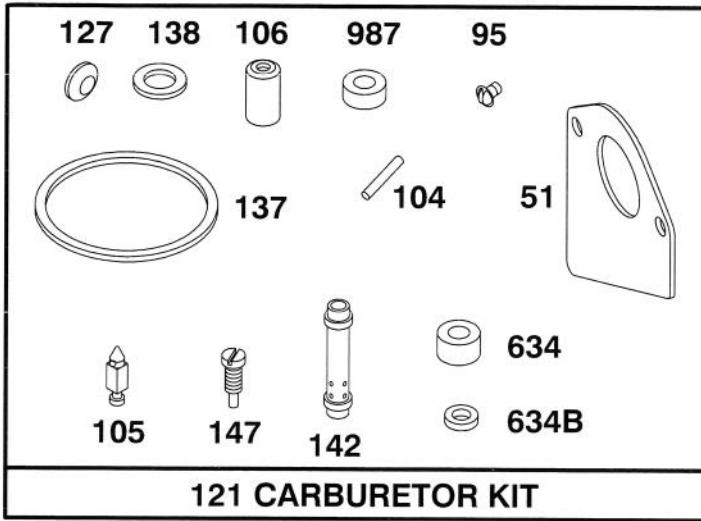

Assemblies include all parts shown in frames.

ENGINE BRIGGS & STRATTON MODEL 286707-0453-01

Ref. No.	Part No.	Description	No. Used
*3	391086	Seal-Oil	1
*7	271866	Gasket-Cylinder Head	1
*9	27803	Gasket-Valve Cover	1
*12	271916	Gasket-Crankcase Cover (1/64" Thick)	1
*	271997	Gasket-Crankcase Cover (.005" Thick)	1
*	271996	Gasket-Crankcase Cover (.009" Thick)	1
*20	291675	Seal-Oil	1
◆◆51	272465	Gasket-Carburetor (Carb. to Elbow)	1
*52	272554	Gasket-Carburetor (Elbow to Cylinder)	1
●95	94098	Screw-Throttle	1
●104	231789	Pin-Float Hinge	1
●105	231855	Valve Assy.-Inlet Needle	1
●106	231854	Inlet Valve Seat	1

Ref. No.	Part No.	Description	No. Used
121	495799	Carburetor Kit	1
●127		Plug-Welch (Sold in Kit Only).	1
◆◆137	281165	Gasket-Float Bowl	1
◆◆138	281164	Washer-Float Bowl Screw	1
●142	494537	Nozzle-Carburetor	1
●147	231794	Pilot-Jet	1
358	494241	Gasket Set	1
*524	68838	Seal-Filler Tube	1
*537	281106	O-Ring-Air Cleaner	1
●634	281168	Seal-Choke Shaft	1
*634A	491323	Seal-Governor	1
●634B	394970	Washer-Throttle Shaft	1
*842	270920	Seal-Oil Filler Cap	1
977	494358	Carburetor Gasket Set	1
●987	281166	Seal-Throttle Shaft	1

* Included in Gasket Set-Part No. 494241.
● Included in Carburetor Kit-Part No. 495799.

◆ Included in Carburetor Gasket Set-Part No. 494385.