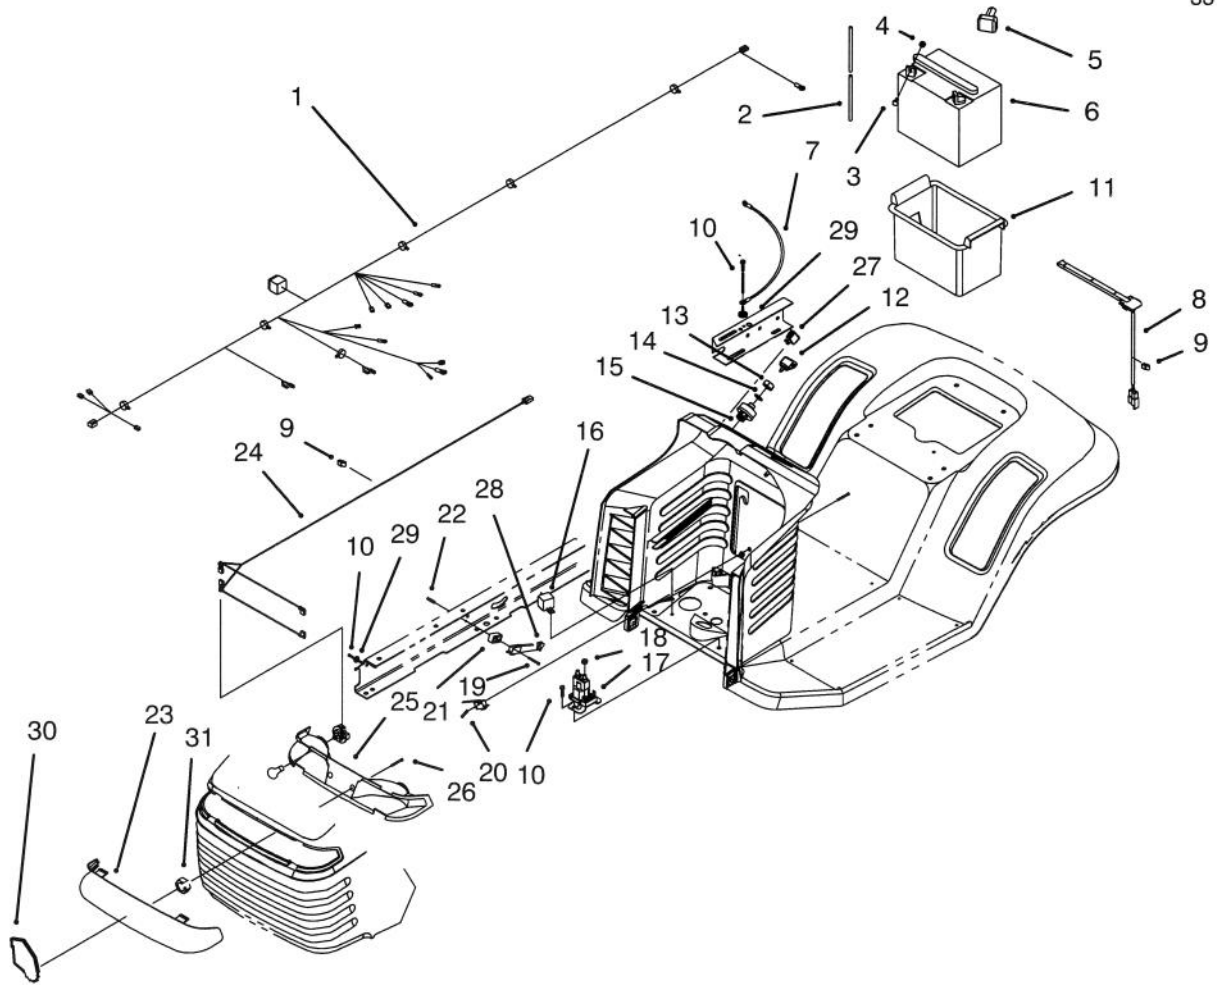

C-1831

ELECTRICAL ASSEMBLY

Ref. No.	Part No.	Description	No. Used
1	88-4310	Harness - Wire	1
2	56-2540	Vent - Tube	1
3	321-4	Screw - Hex Hd. Cap	2
4	32103-22	Nut - Wing	2
5	28-8080	Boot - Battery Terminal	1
6	80-2600	Battery - 7 Plate	1
7	44-8110	Cable - Battery Negative	1
8	38-1420	Switch - Seat	1
9	702366	Clip - Wire Retainer	3
10	32144-4	Screw - Hex Hd. Thr'd Form.	4
11	88-4040	Box - Battery	1
12	63-8360	Key - Ignition	1
13	218-461	Nut - Hex	1
14	3254-5	Washer - Lock	1
15	88-9830	Switch - Ignition	1

Ref. No.	Part No.	Description	No. Used
16	116397	Relay	1
17	47-1910	Solenoid	1
18	32149-2	Nut - Keps	2
19	910478	Screw - Phillips Hd.	4
20	88-9931	Switch - Micro	2
21	88-4880	Spacer - Microswitch	1
22	3290-354	Speednut	2
23	88-3960	Lens - Headlights	1
24	88-4320	Harness - Wire	1
25	88-3970	Reflector & Lamp	1
26	32144-32	Screw - Plastite	2
27	92-8875	Switch - Rocker	1
28	88-4480	Seal - Plunger	2
29	3255-7	Washer - Ext. Tooth Lock	2
30	80-2240	Plate - Grille Panel	1
31	3290-299	Nut - Tinnerman	1