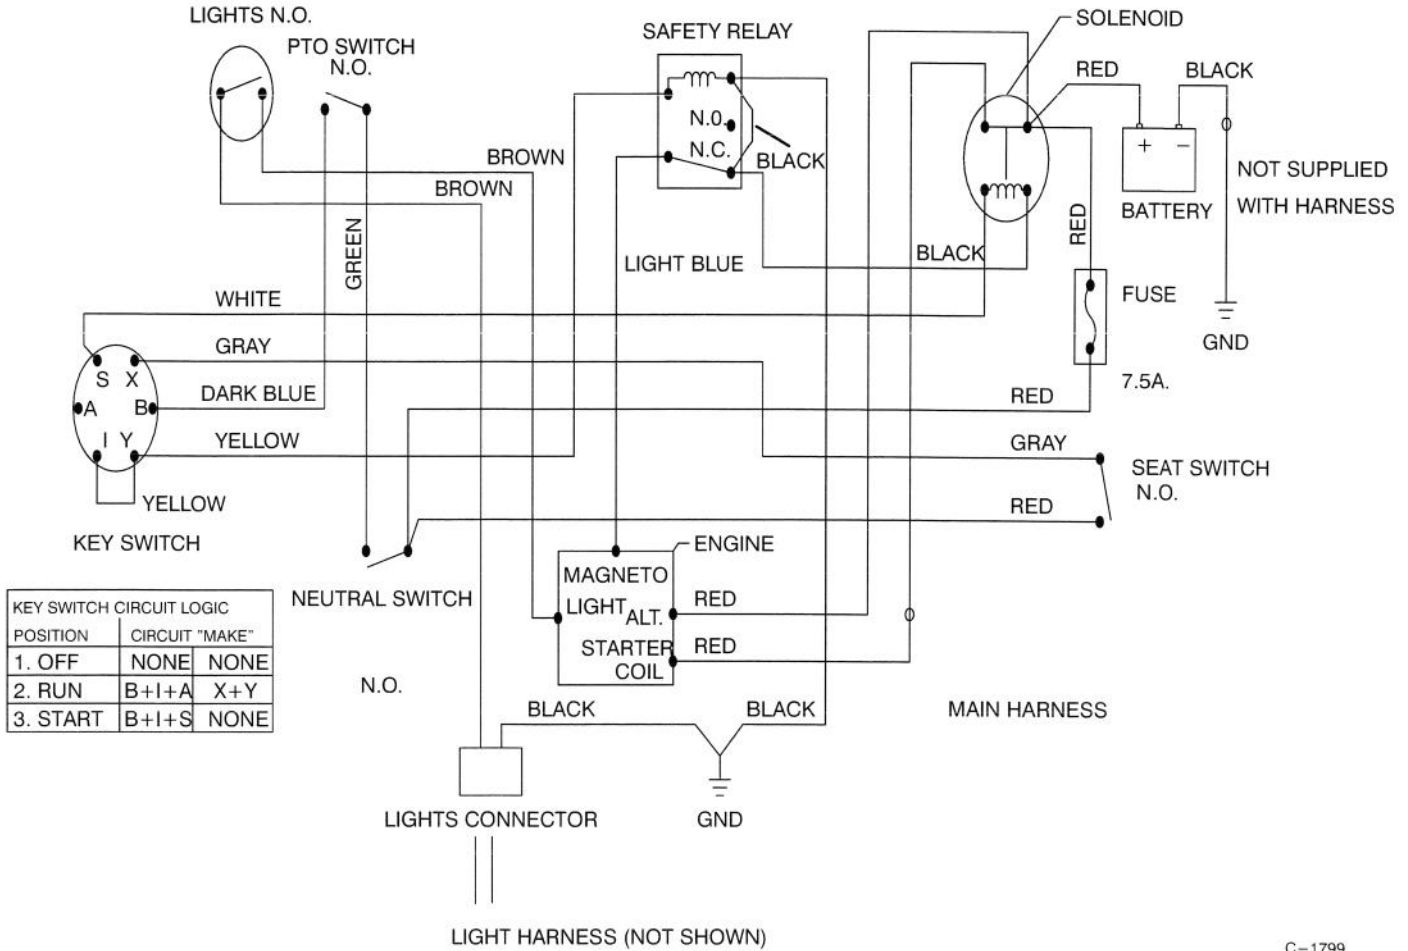

C-1799

ELECTRICAL SCHEMATIC

Ref. No.	Part No.	Description	No. Used

Ref. No.	Part No.	Description	No. Used