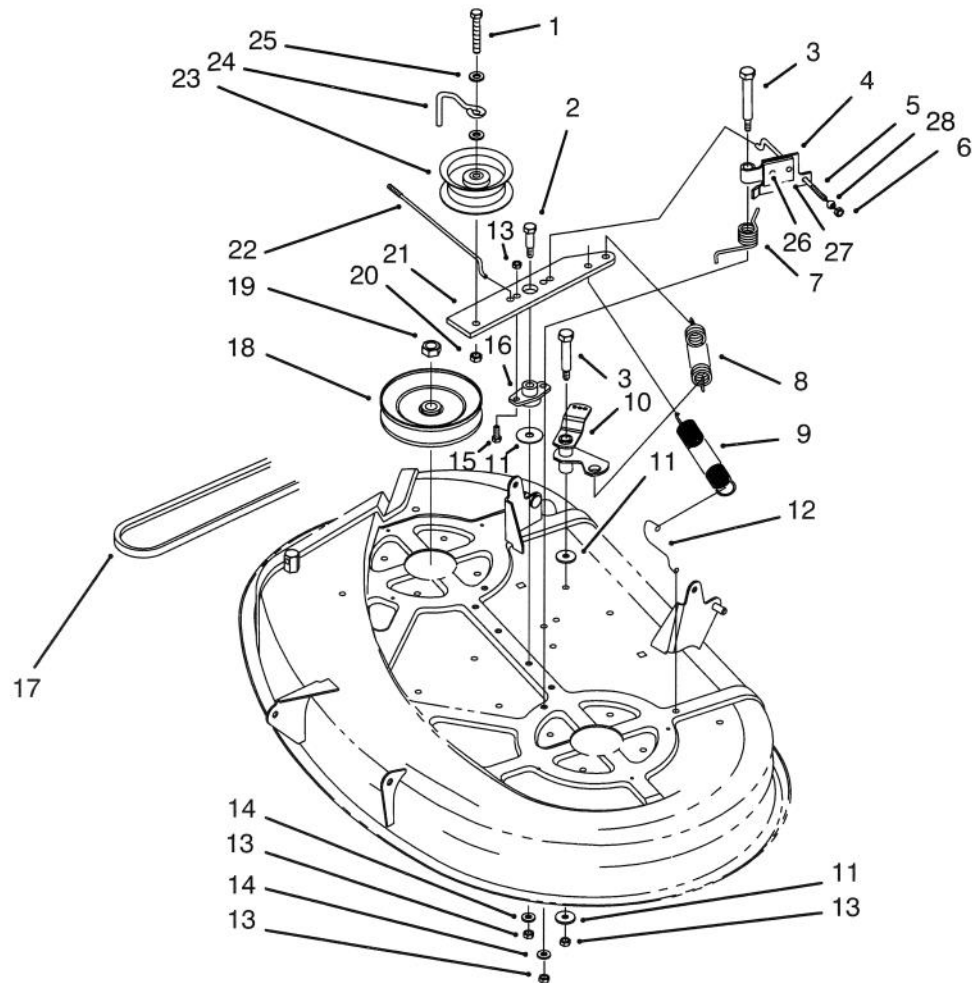

C-1347

BRAKE ASSEMBLY (38" CUTTING UNIT)

Ref. No.	Part No.	Description	No. Used
1	323-12	Screw - Hex Hd. Cap	1
2	7-0030	Bolt - Shoulder	1
3	88-4590	Bolt - Shoulder	3
4	88-6100	Brake - Deck (Incl. Ref. #26 & 27)	2
5	88-5550	Rod - Deck Brake L.H.	1
6	3296-42	Nut - Lock	2
7	88-5910	Spring - Torsion	2
8	88-6130	Spring - Deck Engage	1
9	92-8934	Spring - Extension	1
10	88-5390	Bellcrank	1
11	3256-68	Washer - Fender	3
12	88-5970	Hook - Spring Return	1
13	3296-29	Nut - Lock	6
14	3256-23	Washer - Flat	3

Ref. No.	Part No.	Description	No. Used
15	322-5	Screw - Hex Hd. Cap	2
16	88-4980	Bushing - Idler Arm	1
17	88-6250	V-Belt - Deck	1
18	88-5330	Pulley - Deck	2
19	3219-6	Nut - Lock	2
20	3296-39	Nut - Lock	1
21	88-4870	Arm - Idler	1
22	88-5540	Rod - Deck Brake R.H.	1
23	88-5630	Pulley - Idler	1
24	88-5070	Guide - Idler Belt	1
25	3256-24	Washer - Flat	2
26	3290-282	Rivet - Pop	4
27	56-9830	Pad - Brake	2
28	67-0710	Ball - Swivel	2