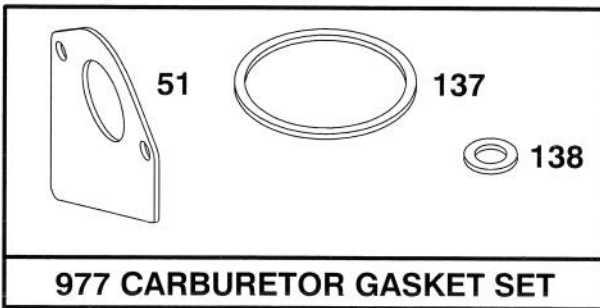

Assemblies include all parts shown in frames.

ENGINE BRIGGS & STRATTON MODEL 286707-0453-01

Ref. No.	Part No.	Description	No. Used
*3	391086	Seal-Oil	1
*7	271866	Gasket-Cylinder Head	1
*9	27803	Gasket-Valve Cover	1
*12	271916	Gasket-Crankcase Cover (1/64" Thick)	1
*	271997	Gasket-Crankcase Cover (.005" Thick)	1
*	271996	Gasket-Crankcase Cover (.009" Thick)	1
*20	291675	Seal-Oil	1
◆◆51	272465	Gasket-Carburetor (Carb. to Elbow)	1
*52	272554	Gasket-Carburetor (Elbow to Cylinder)	1
●95	94098	Screw-Throttle	1
●104	231789	Pin-Float Hinge	1
●105	231855	Valve Assy.-Inlet Needle	1
●106	231854	Inlet Valve Seat	1

Ref. No.	Part No.	Description	No. Used
121	495799	Carburetor Kit	1
●127		Plug-Welch (Sold in Kit Only).	1
◆◆137	281165	Gasket-Float Bowl	1
◆◆138	281164	Washer-Float Bowl Screw	1
●142	494537	Nozzle-Carburetor	1
●147	231794	Pilot-Jet	1
358	494241	Gasket Set	1
*524	68838	Seal-Filler Tube	1
*537	281106	O-Ring-Air Cleaner	1
●634	281168	Seal-Choke Shaft	1
*634A	491323	Seal-Governor	1
●634B	394970	Washer-Throttle Shaft	1
*842	270920	Seal-Oil Filler Cap	1
977	494358	Carburetor Gasket Set	1
●987	281166	Seal-Throttle Shaft	1

* Included in Gasket Set-Part No. 494241.
● Included in Carburetor Kit-Part No. 495799.

◆ Included in Carburetor Gasket Set-Part No. 494385.