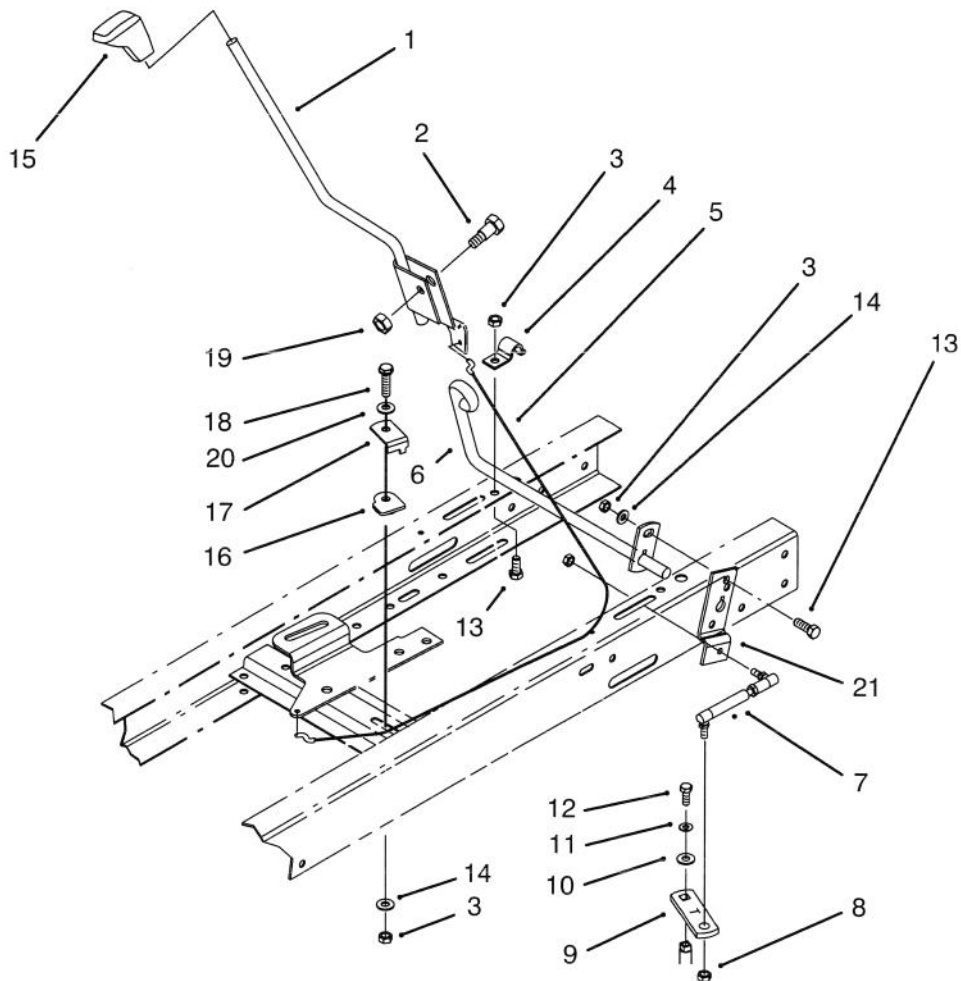

C-1317

SHIFT ASSEMBLY

Ref. No.	Part No.	Description	No. Used	Ref. No.	Part No.	Description	No. Used
1	88-5300	Lever - Shift	1	12	329-23	Screw - Hex Hd. Cap	1
2	5-4015	Bolt - Shoulder	1	13	322-3	Screw - Hex Hd. Cap	3
3	3296-29	Nut - Lock	4	14	3256-23	Washer - Flat	2
4	88-4810	Clamp - Shift Pivot	2	15	62-1292	Knob - Shift	1
5	55-9321	Cable - Shotgo	1	16	84-5610	Guide - Cable	2
6	92-5796	Pivot - Shift	1	17	88-5930	Keeper - Cable	1
7	88-5530	Rod - Shift Tie	1	18	3230-3	Bolt - Carriage	1
8	3296-3	Nut - Lock	2	19	3296-39	Nut - Lock	1
9	88-5340	Lever - Trans. Shift	1	20	3256-25	Washer - Flat	1
10	7-5461	Washer - Hardened	1	21	92-5794	Lever - Shift Pivot	1
11	3253-3	Washer - Lock	1