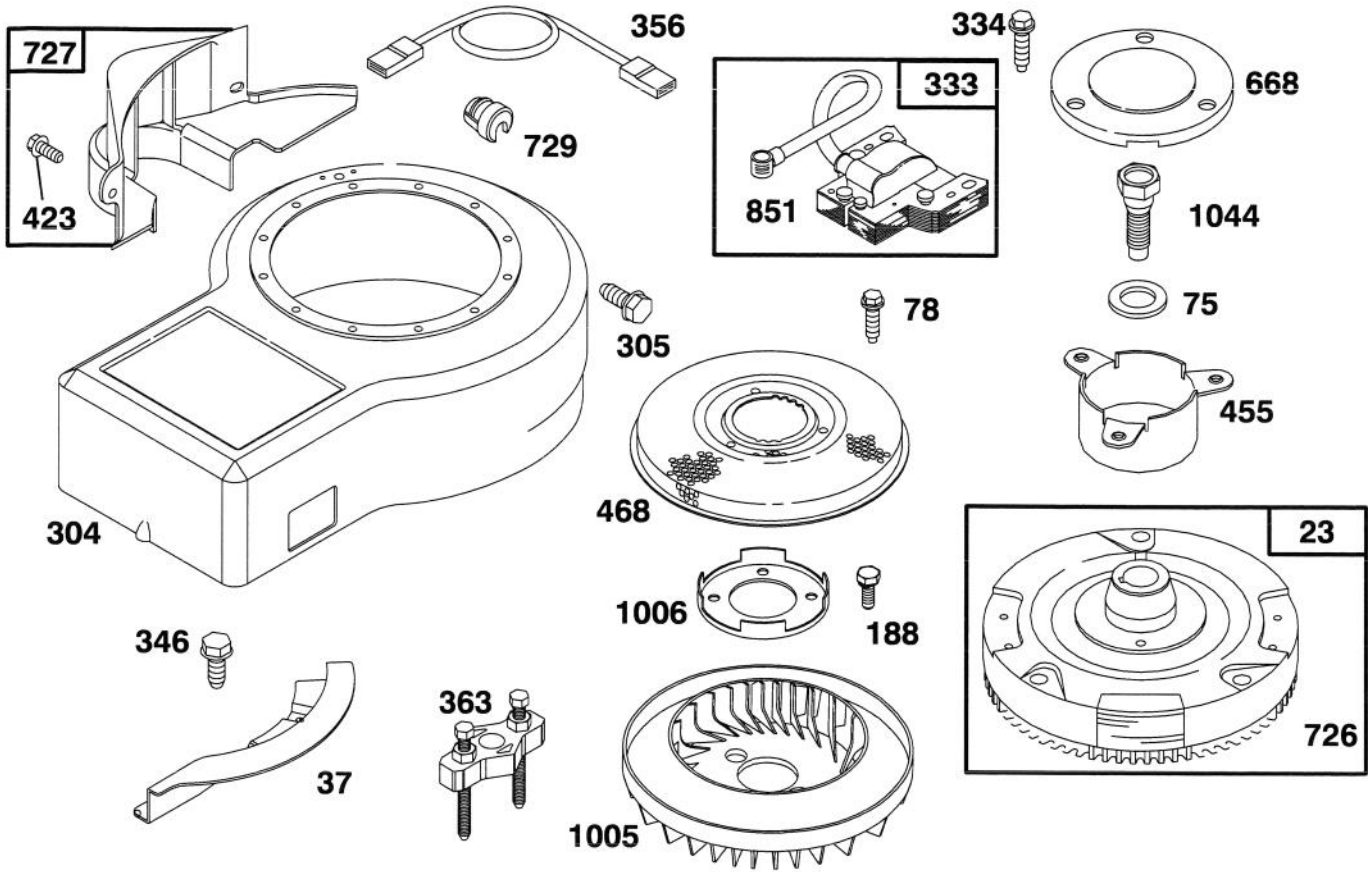

Assemblies include all parts shown in frames.

ENGINE BRIGGS & STRATTON MODEL 282707-0119-01

Ref. No.	Part No.	Description	No. Used
23	492326	Flywheel and Ring Gear Assy. - Magneto	1
37	224502	Guard - Flywheel	1
75	224061	Washer - Spring	1
78	93805	Screw - Sem	1
188	94627	Screw - Sem	1
304	494269	Housing - Blower	1
305	94786	Screw - Blower Housing Mounting	1
333	492341	Armature - Magneto	1
334	93381	Screw - Armature Mtg.	1
346	93705	Screw - Hex. Head	1
356	494328	Wire Assembly	1

Ref. No.	Part No.	Description	No. Used
363	19203	Puller - Flywheel	1
423	94073	Screw - Sem	1
455	222561	Cup - Screen Mounting	1
468	222562	Screen - Flush Rotating	1
668	280848	Spacer	1
726	392134	Gear - Ring (Includes Mtg Hardware)	1
727	490324	Cover - Starter	1
729	281159	Clip - Lead Wire	1
851	221798	Terminal - Ignition Cable	1
1005	280687	Fan - Flywheel	1
1006	224413	Retainer - Fan	1
1044	94673	Screw - Hex. Head	1