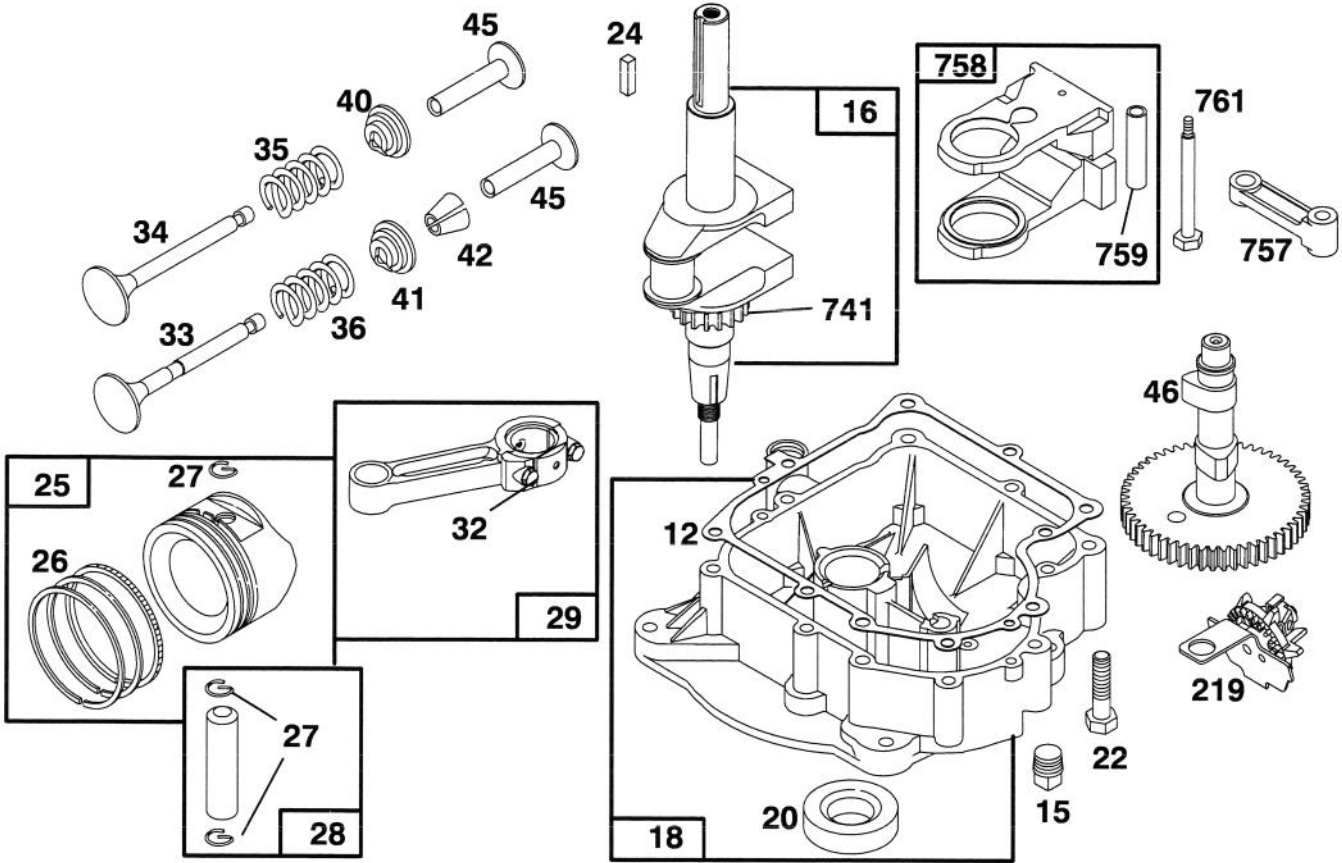

Assemblies include all parts shown in frames.

ENGINE BRIGGS & STRATTON MODEL 282707-0119-01

Ref. No.	Part No.	Description	No. Used
★12	271916	Gasket-Crkcse. (1/64" Thick)	1
★	271997	Gasket-Crkcse. (.005" Thick)	1
★	271996	Gasket-Crkcse. (.009" Thick)	1
15	94239	Plug-Oil Drain	1
16	495162	Crankshaft	1
	94196	Key-Timing Gear	1
18	494238	Base-Engine	1
★20	291675	Seal-Oil	1
22	94624	Screw-Base Mtg. Sem	1
24	222698	Key-Flywheel	1
25	391285	Piston Assy. (Std.)	1
	391287	Piston Assy. (.010" O.S.)	1
	391288	Piston Assy. (.020" O.S.)	1
	391289	Piston Assy. (.030" O.S.)	1
26	391780	Ring Set-Piston (Std.)	1
	391781	Ring Set-Piston (.010" O.S.)	1
	391782	Ring Set-Piston (.020" O.S.)	1
	391783	Ring Set-Piston (.030" O.S.)	1

Ref. No.	Part No.	Description	No. Used
27	260924	Lock-Piston Pin	1
28	299691	Pin Assy.-Piston (Std.)	1
	391286	Pin-Piston (.005" O.S.)	1
29	490348	Rod-Connecting	1
	490469	Rod-Connecting (020" U.S. Crankpin Bore)	1
32	94671	Screw-Connecting Rod	1
33	262246	Valve-Exhaust	1
34	262247	Valve-Intake	1
35	65906	Spring-Intake Valve	1
36	26828	Spring-Exhaust Valve	1
40	221596	Retainer-Intake Valve	1
41	292260	Rotocoil-Exhaust Valve	1
42	494553	Retainer-Ex. Valve Rotocoil	1
45	262248	Tappet-Valve	1
46	212897	Gear-Cam	1
219	490815	Slinger-Oil	1
741	262932	Gear-Timing	1
757	212359	Link-Counterweight	1
758	399891	Counterweight Assy.	1
759	298909	Pin-Counterweight	1
761	93875	Screw-Counterweight	1

★ Included in Gasket Set-Part No. 494241.