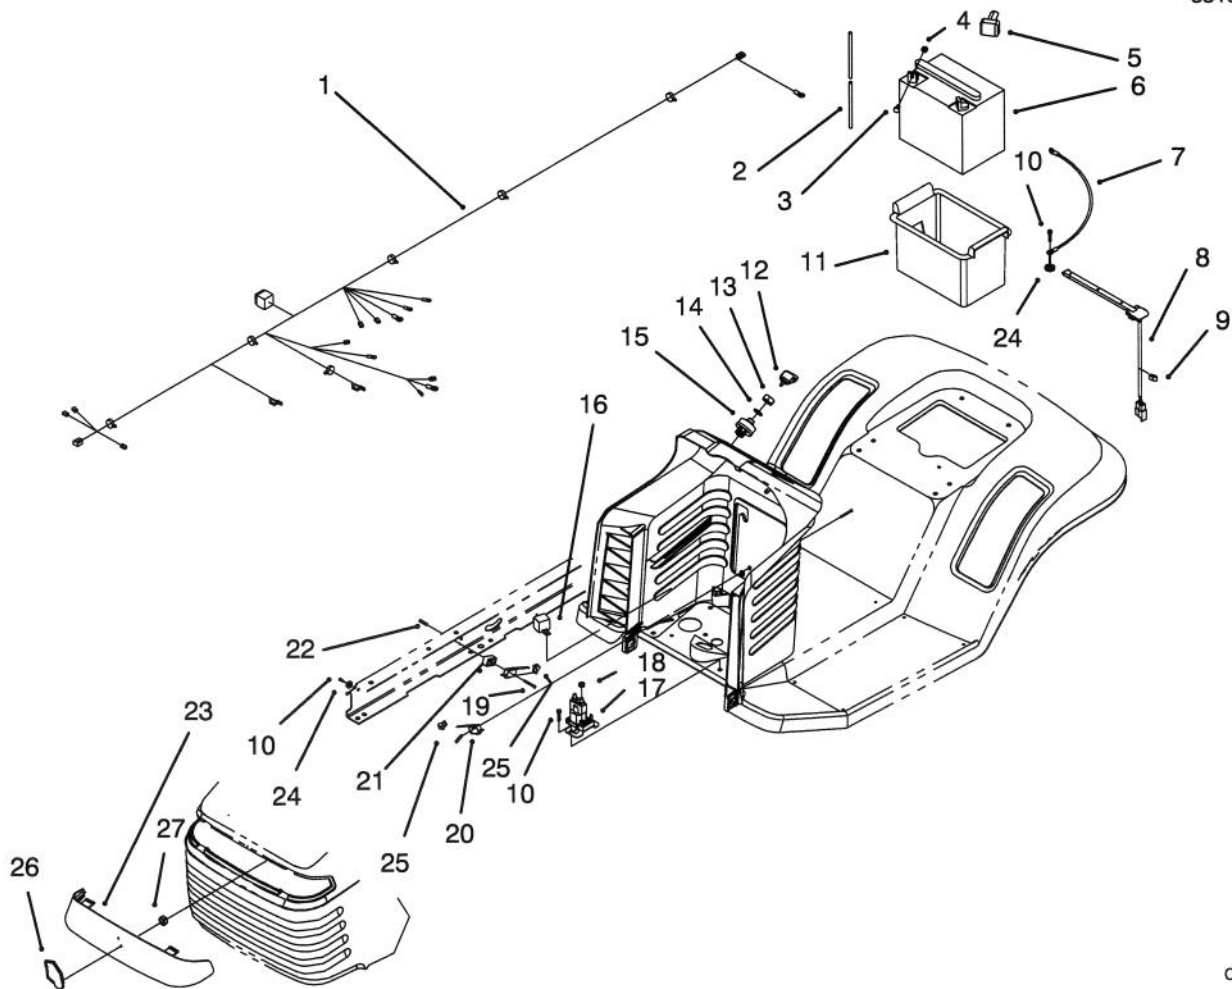

C-1306

ELECTRICAL ASSEMBLY

Ref. No.	Part No.	Description	No. Used
1	88-4310	Harness - Wire	1
2	56-2540	Vent - Tube	1
3	321-4	Screw - Hex Hd. Cap	2
4	32103-22	Nut - Wing	2
5	28-8080	Boot - Battery Terminal	1
6	80-2600	Battery - 7 Plate	1
7	44-8110	Cable - Battery Negative	1
8	38-1420	Switch - Seat	1
9	702366	Clip - Wire Retainer	1
10	32144-4	Screw - Hex Hd. Thr'd Form.	4
11	88-4040	Box - Battery	1
12	63-8360	Key - Ignition	1
13	218-461	Nut - Hex	1

Ref. No.	Part No.	Description	No. Used
14	3254-5	Washer - Lock	1
15	88-9830	Switch - Ignition	1
16	116397	Relay	1
17	47-1910	Solenoid	1
18	32149-2	Nut - Keps	2
19	910478	Screw - Phillips Hd.	4
20	88-9931	Switch - Micro	2
21	88-4880	Spacer - Microswitch	1
22	3290-354	Speednut	2
23	88-3960	Lens - Headlights	1
24	3255-7	Washer - Ext. Tooth Lock	2
25	88-4480	Seal - Plunger	2
26	80-2240	Plate - Grille Panel	1
27	3290-299	Nut - Tinnerman	1