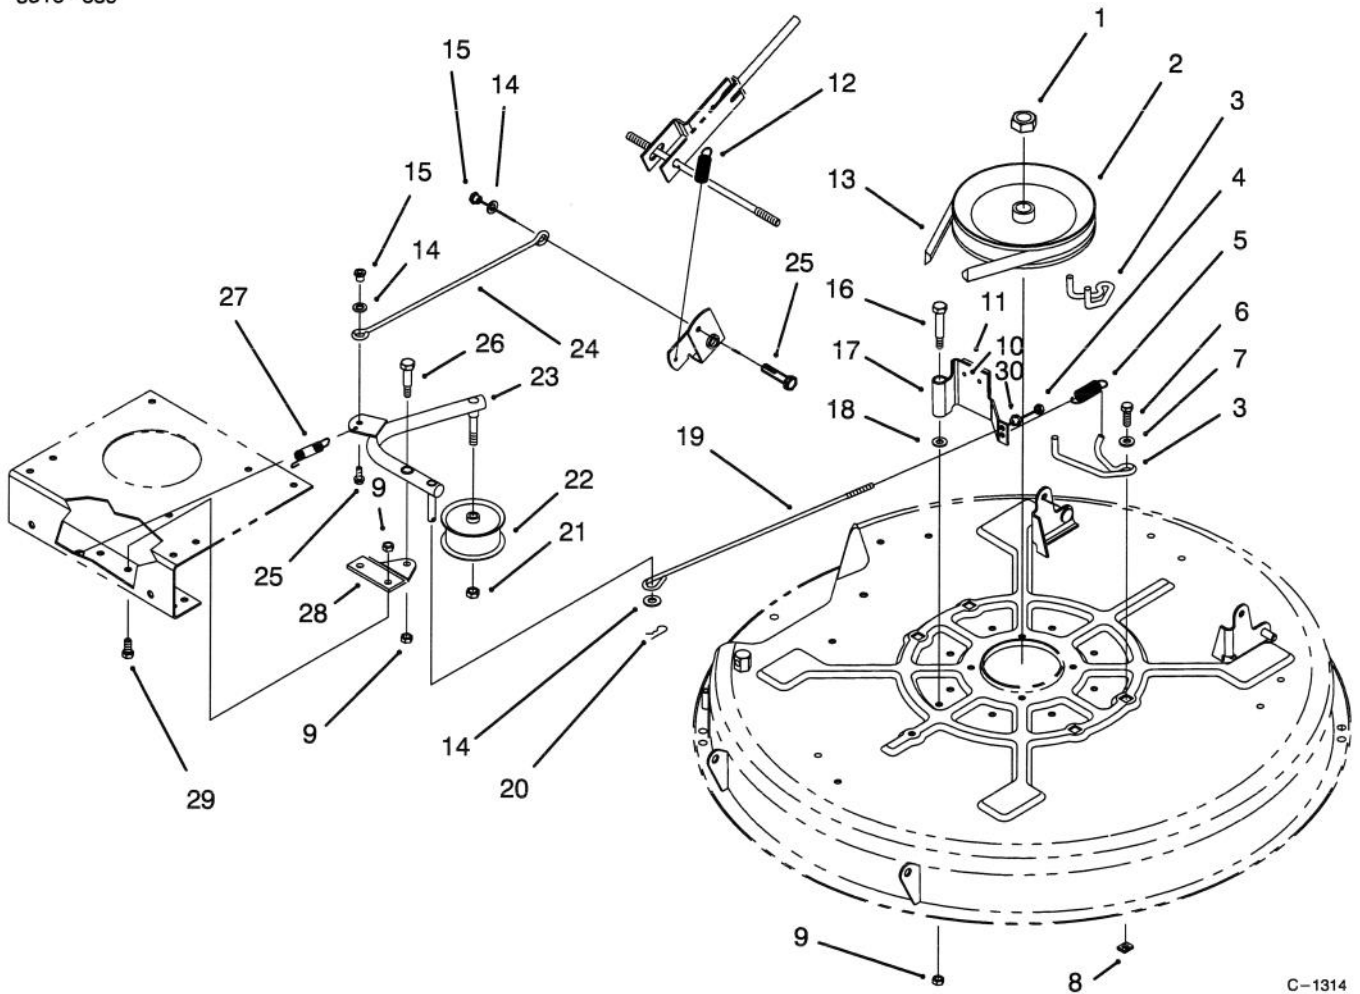

C-1314

PULLEY & BELT ASSEMBLY (32" CUTTING UNIT)

Ref. No.	Part No.	Description	No. Used
1	3219-7	Nut - Lock	1
2	88-5060	Pulley - Deck	1
3	88-5760	Guide - Belt	2
4	3296-42	Nut - Lock	1
5	88-6330	Spring - Extension	1
6	322-5	Screw - Hex Hd. Cap	2
7	5-4460	Washer - Fender	2
8	3290-496	Nut - Retained	2
9	3296-29	Nut - Lock	4
10	3290-282	Rivet - Pop	2
11	56-9830	Pad - Brake	1
12	88-6420	Spring/Cable Assembly	1
13	88-6260	V-Belt	1
14	3256-24	Washer - Flat	3
15	47-4990	Post	2
16	88-4590	Bolt - Shoulder	1

Ref. No.	Part No.	Description	No. Used
17	88-6110	Deck Brake Assembly (Incl. Ref. #10 & 11)	1
18	3256-23	Washer - Flat	1
19	88-5690	Rod - Deck Brake	1
20	3290-307	Pin - Hair Cotter	1
21	3296-39	Nut - Lock	1
22	56-9870	Pulley - Idler	1
23	88-5850	Arm - Idler	1
24	88-5980	Rod - Deck Engage	1
25	3234-13	Screw - Hex Flange Hd.	2
26	7-0030	Bolt - Shoulder	1
27	26-6700	Spring - Extension	1
28	88-5370	Plate - Idler Mount	1
29	322-3	Screw - Hex Hd. Cap	2
30	67-0710	Ball - Swivel	1