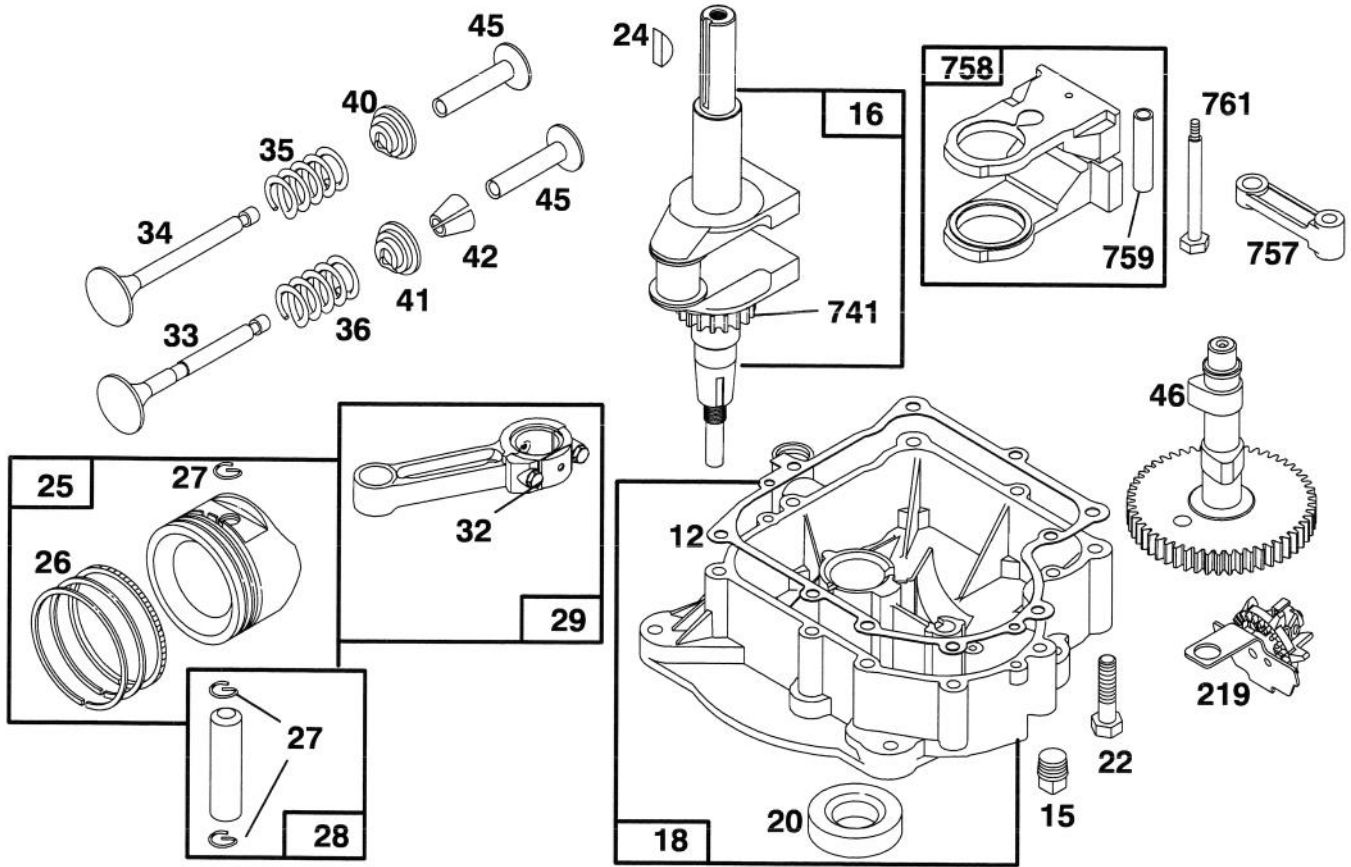

Assemblies include all parts shown in frames.

ENGINE BRIGGS & STRATTON MODEL 283707-0156-01

Ref. No.	Part No.	Description	No. Used
★12	271916	Gasket-Crkse. (1/64")	1
★	271997	Gasket-Crkse. (.005")	1
★	271996	Gasket-Crkse. (.009")	1
15	94239	Plug-Oil Drain	1
16	495162	Crankshaft	1
	94196	Key-Timing Gear	1
18	494238	Base-Engine	1
★20	291675	Seal-Oil	1
22	94624	Screw-Base Mtg. Sem	1
24	222698	Key-Flywheel	1
25	394661	Piston Assy. (Std.)	1
	394662	Piston Assy. (.010" O.S.)	1
	394663	Piston Assy. (.020" O.S.)	1
	394664	Piston Assy. (.030" O.S.)	1
26	391780	Ring Set-Piston (Std.)	1
	391781	Ring Set-Piston (.010" O.S.)	1
	391782	Ring Set-Piston (.020" O.S.)	1
	391783	Ring Set-Piston (.030" O.S.)	1
27	260924	Lock-Piston Pin	1
28	299691	Pin Assy.-Piston (Standard)	1
	391286	Pin Assy.-Piston (.005" O.S.)	1

Ref. No.	Part No.	Description	No. Used
29	490348	Rod Assembly-Connecting	1
	490469	Connecting Rod (.020" U.S. Crankpin Bore)	1
32	94671	Screw-Connecting Rod	1
33	262246	Valve-Exhaust	1
34	262247	Valve-Intake	1
35	65906	Spring-Intake Valve	1
36	26828	Spring-Exhaust Valve	1
40	221596	Retainer-Intake Valve	1
41	292260	Rotocoil-Exhaust Valve	1
42	93630	Retainer-Ex. Valve Rotocoil	1
45	262248	Tappet-Valve	1
46	212897	Gear-Cam	1
219	490815	Oil Slinger, Gov. Gear Assy.	1
741	262932	Gear-Timing	1
757	212359	Link-Counterweight	1
758	399891	Counterweight Assy.	1
759	298909	Pin-Counterweight	1
761	93875	Screw-Counterweight	1

★ Included in Gasket Set-Part No. 494241.