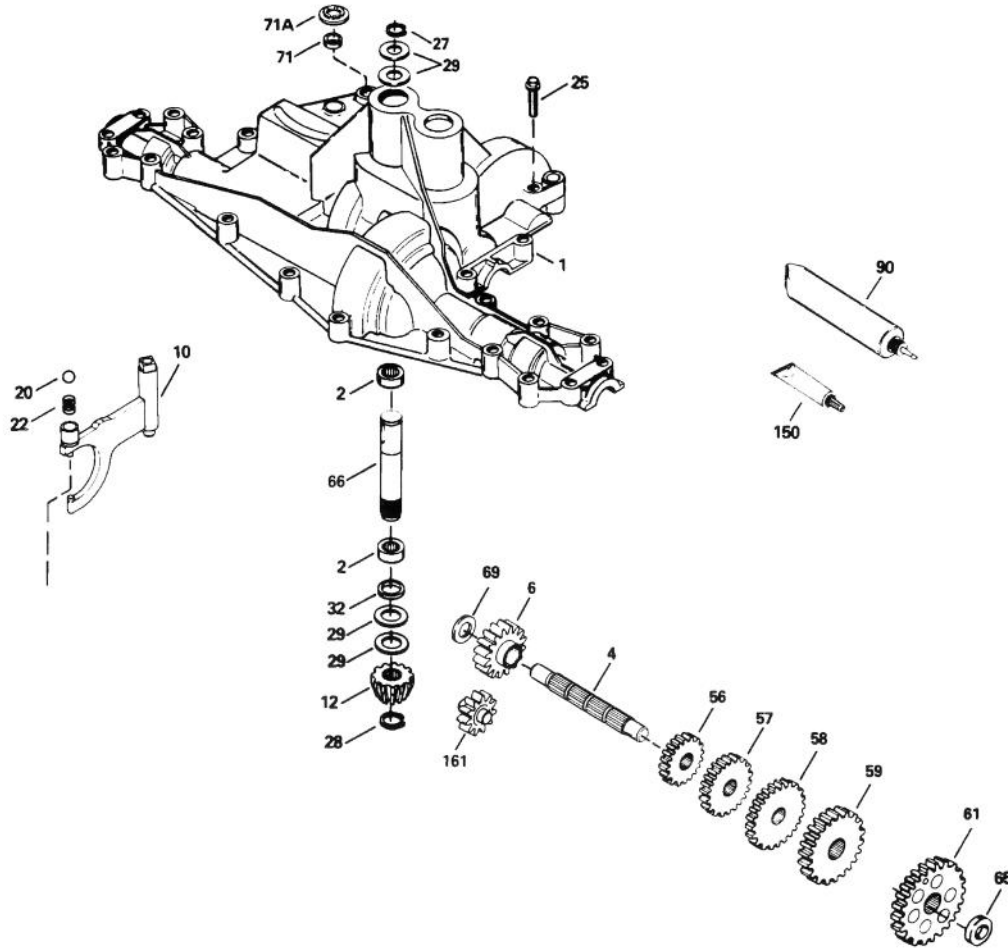

PEERLESS TRANSAXLE MODEL NO. 915-020

Ref. No.	Part No.	Description	No. Used
1	772128	Transaxle Cover	1
4	776300	Countershaft	1
6	778281	Spur Gear (16 Teeth)	1
10	784370	Shift Rod & Fork	1
12	778262	Bevel Pinion (14 Teeth)	1
20	792139	Ball (3/8" dia.)	1
22	792142	Spring	1
25	792073	Screw	17
27	792035	Retaining Ring	1
28	788040	Retaining Ring	1
29	780072	Washer	4
32	792001	O-Ring	1
56	778151	Spur Gear (15 Teeth)	1
57	778249	Spur Gear (23 Teeth)	1

Ref. No.	Part No.	Description	No. Used
58	778314	Spur Gear (21 Teeth)	1
59	778129A	Spur Gear (30 Teeth)	1
61	778265	Spur Gear (34 Teeth)	1
65	780162	Washer	1
66	776299	Input Shaft (3.522" lg.)	1
69	780161	Thrust Washer	1
71	788069	Square Cut Ring	1
71A	792145	Pushnut	1
90	788067B	Grease (32 oz. btl. Bentonite grease)	1
150	510334	Gasket Eliminator (Loctite #515)	1
161	776302	Reverse Idler Assembly	1