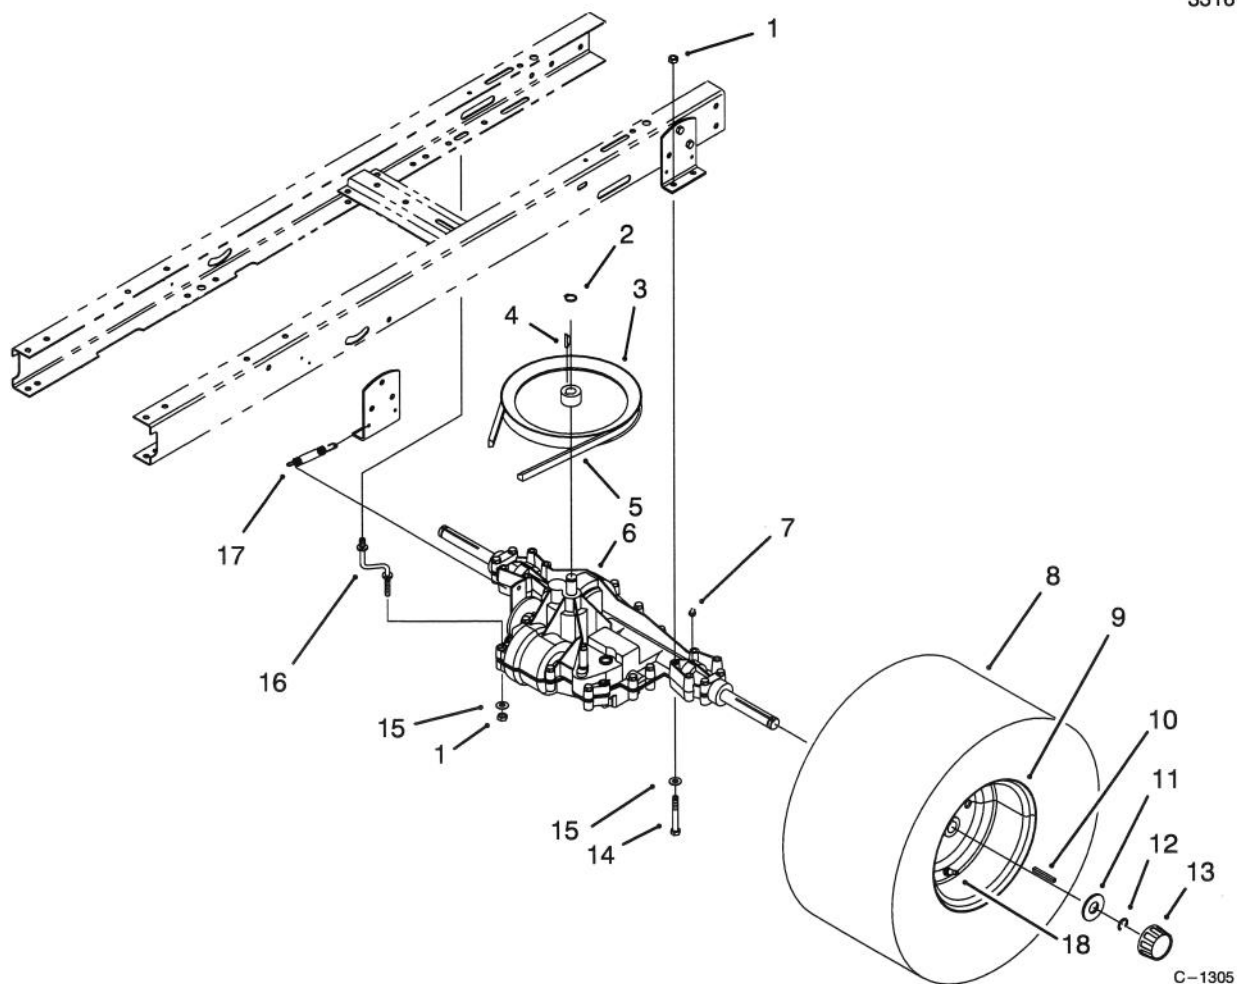

C-1799

ELECTRICAL SCHEMATIC

Ref. No.	Part No.	Description	No. Used

Ref. No.	Part No.	Description	No. Used

TRANSAXLE ASSEMBLY

Ref. No.	Part No.	Description	No. Used	Ref. No.	Part No.	Description	No. Used
1	3296-29	Nut - Lock	8	12	32151-48	E-Ring	2
2	32120-64	Ring - Snap	1	13	61-9780	Cap - Hub	2
3	88-4840	Pulley - Transmission	1	14	322-12	Screw - Hex Hd. Cap	4
4	3257-23	Key - Woodruff	1	15	3256-23	Washer - Flat	8
5	88-6270	V-Belt - Traction	1	16	88-5350	Strap - Torque	2
6	88-6450	Transaxle	1	17	26-6700	Spring - Brake Return	1
7	302-11	Fitting - Grease	2	18	232-27	Valve Stem w/Cap	2
8	88-4080	Tire	2	*	231-91	Tube - Inner (Optional)	2
9	88-4380	Rim	2	*	88-4290	Wheel & Tire Assembly (Incl. Ref. #8 & 9)	2
10	7-0036	Key - Square	2				
11	28-2480	Washer	2				