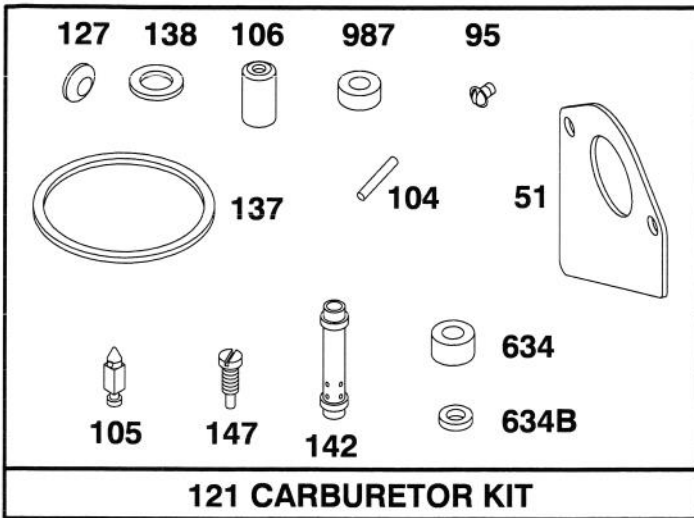

Assemblies include all parts shown in frames.

ENGINE BRIGGS & STRATTON MODEL 282707-0119-01

Ref. No.	Part No.	Description	No. Used
★3	391086	Seal—Oil	1
★7	271866	Gasket—Cylinder Head	1
★9	27803	Gasket—Valve Cover	1
★12	271916	Gasket—Crankcase Cover (1/64" Thick)	1
★	271997	Gasket—Crankcase Cover (.005" Thick)	1
★	271996	Gasket—Crankcase Cover (.009" Thick)	1
★20	291675	Seal—Oil	1
◆★51	272465	Gasket—Carburetor (Carb. to Elbow)	1
★52	272554	Gasket—Carburetor (Elbow to Cylinder)	1
●95	94098	Screw—Throttle	1
●104	231789	Pin—Float Hinge	1
●105	231855	Valve Assy.—Inlet Needle	1
●106	231854	Inlet Valve Seat	1

Ref. No.	Part No.	Description	No. Used
121	495799	Carburetor Kit	1
●127		Plug—Welch (Sold in Kit Only)	1
◆●137	281165	Gasket—Float Bowl	1
◆●138	281164	Washer—Float Bowl Screw	1
●142	494537	Nozzle—Carburetor	1
●147	231794	Pilot—Jet	1
358	494241	Gasket Set	1
★524	68838	Seal—Filler Tube	1
★537	281106	O-Ring—Air Cleaner	1
●634	281168	Seal—Choke Shaft	1
★634A	491323	Seal—Governor	1
●634B	394970	Washer—Throttle Shaft	1
★842	270920	Seal—Oil Filler Cap	1
977	494358	Carburetor Gasket Set	1
●987	281166	Seal—Throttle Shaft	1

★ Included in Gasket Set—Part No. 494241.

● Included in Carburetor Kit—Part No. 495799.

◆ Included in Carburetor Gasket Set—Part No. 494385.