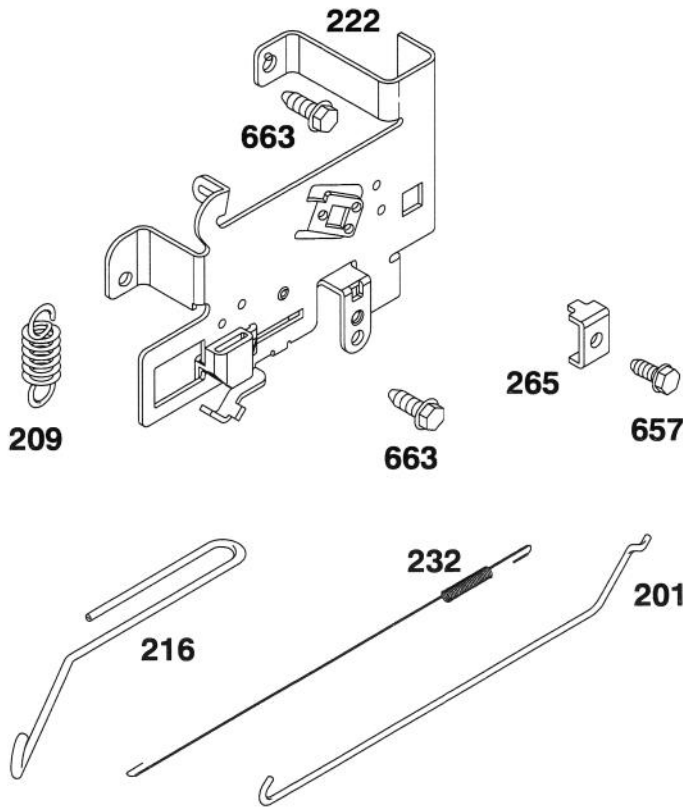

Assemblies include all parts shown in frames.

ENGINE BRIGGS & STRATTON MODEL 282707-0119-01

Ref. No.	Part No.	Description	No. Used
187	393815	Line-Fuel (11" Long, Cut to Suit)	1
201	262767	Link-Governor	1
209	260871	Spring-Governor	1
216	262766	Link-Choke	1
222	495611	Plate-Governor Control	1
232	262785	Spring-Governor Link	1
240	394358	Filter-Fuel	1
265	221535	Clamp-Casing	1

Ref. No.	Part No.	Description	No. Used
474	393474	Stator-Alternator (Dual Circuit)	1
482	93621	Screw-Sem	1
601	93053	Clamp-Fuel Pipe	1
657	93496	Screw-Sem	1
663	94620	Screw-Hex. Hd.	1
877	393456	Diode and Connector Assy. (Dual Circuit)	1