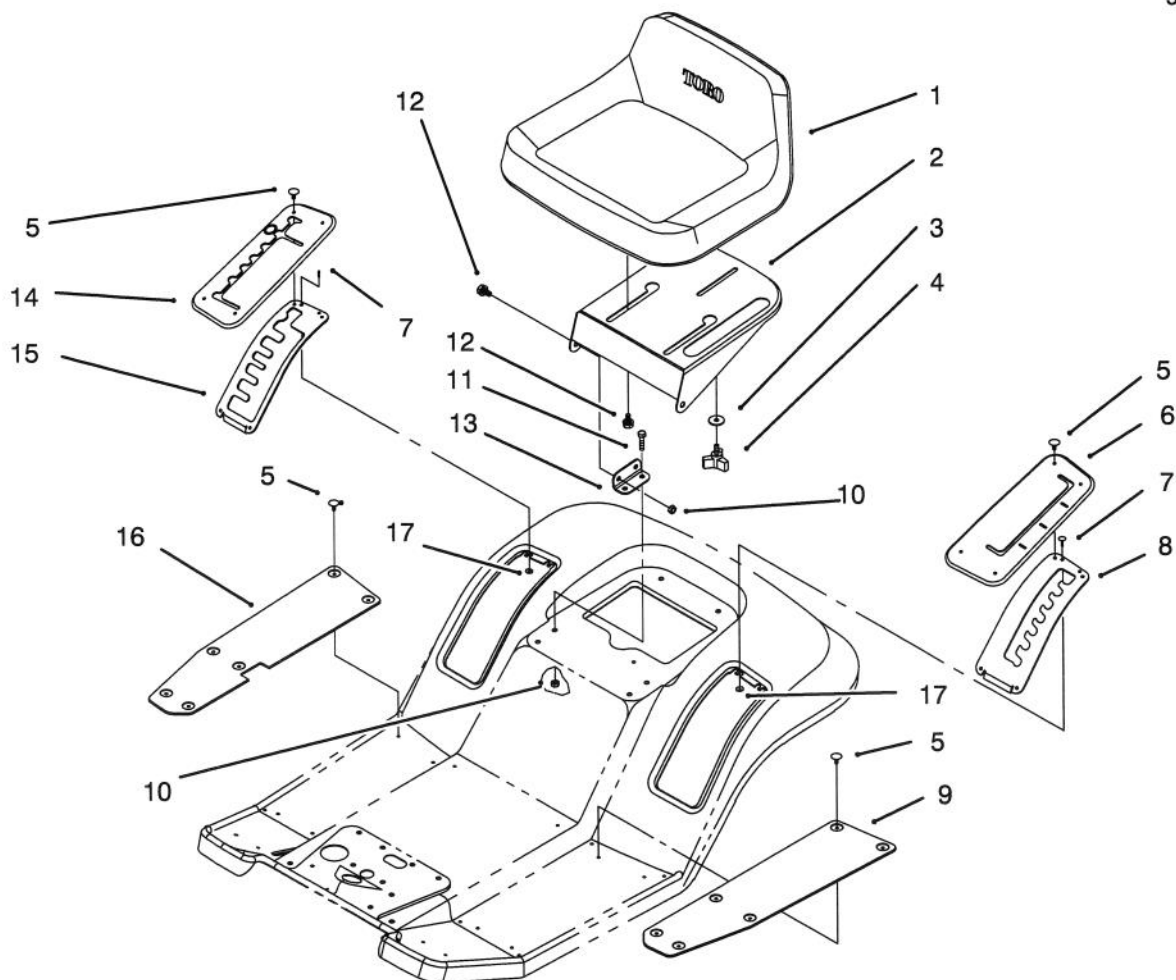

C-1830

SEAT ASSEMBLY

Ref. No.	Part No.	Description	No. Used	Ref. No.	Part No.	Description	No. Used
1	88-4330	Seat (Model No. 71182 Only)	1	8	88-5030	Gate - H.O.C.	1
*	88-3950	Seat (Model No. 71200 Only)	1	9	88-5240	Mat - L.H. Foot	1
2	88-4910	Support - Seat	1	10	3296-29	Nut - Lock	6
3	5-4460	Washer - Fender	1	11	322-3	Screw - Hex Hd. Cap	4
4	700806	Knob - Studded	1	12	37-8770	Bolt - Shoulder	4
5	3290-479	Fastener - Panel	20	13	88-4820	Bracket - Seat Hinge	2
6	88-5170	Cover - H.O.C.	1	14	88-5160	Cover - Shift Gate	1
7	3269-5	Rivet - Pop	4	15	88-5020	Gate - Shift	1
				16	88-5220	Mat - R.H. Foot	1
				17	3269-6	Washer - Backup	4

*Not Illustrated