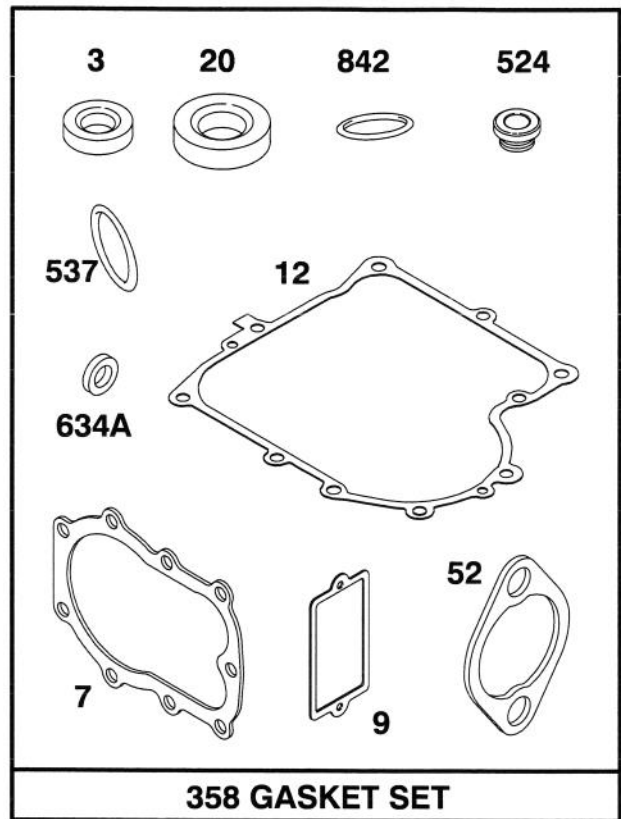

Assemblies include all parts shown in frames.

ENGINE BRIGGS & STRATTON MODEL 282707-0119-01

Ref. No.	Part No.	Description	No. Used
★3	391086	Seal—Oil	1
★7	271866	Gasket—Cylinder Head	1
★9	27803	Gasket—Valve Cover	1
★12	271916	Gasket—Crankcase Cover (1/64" Thick)	1
★	271997	Gasket—Crankcase Cover (.005" Thick)	1
★	271996	Gasket—Crankcase Cover (.009" Thick)	1
★20	291675	Seal—Oil	1
◆★51	272465	Gasket—Carburetor (Carb. to Elbow)	1
★52	272554	Gasket—Carburetor (Elbow to Cylinder)	1
●95	94098	Screw—Throttle	1
●104	231789	Pin—Float Hinge	1
●105	231855	Valve Assy.—Inlet Needle	1
●106	231854	Inlet Valve Seat	1

Ref. No.	Part No.	Description	No. Used
121	495799	Carburetor Kit	1
●127		Plug—Welch (Sold in Kit Only)	1
◆●137	281165	Gasket—Float Bowl	1
◆●138	281164	Washer—Float Bowl Screw	1
●142	494537	Nozzle—Carburetor	1
●147	231794	Pilot—Jet	1
358	494241	Gasket Set	1
★524	68838	Seal—Filler Tube	1
★537	281106	O-Ring—Air Cleaner	1
●634	281168	Seal—Choke Shaft	1
★634A	491323	Seal—Governor	1
●634B	394970	Washer—Throttle Shaft	1
★842	270920	Seal—Oil Filler Cap	1
977	494358	Carburetor Gasket Set	1
●987	281166	Seal—Throttle Shaft	1

★ Included in Gasket Set—Part No. 494241.

● Included in Carburetor Kit—Part No. 495799.

◆ Included in Carburetor Gasket Set—Part No. 494385.