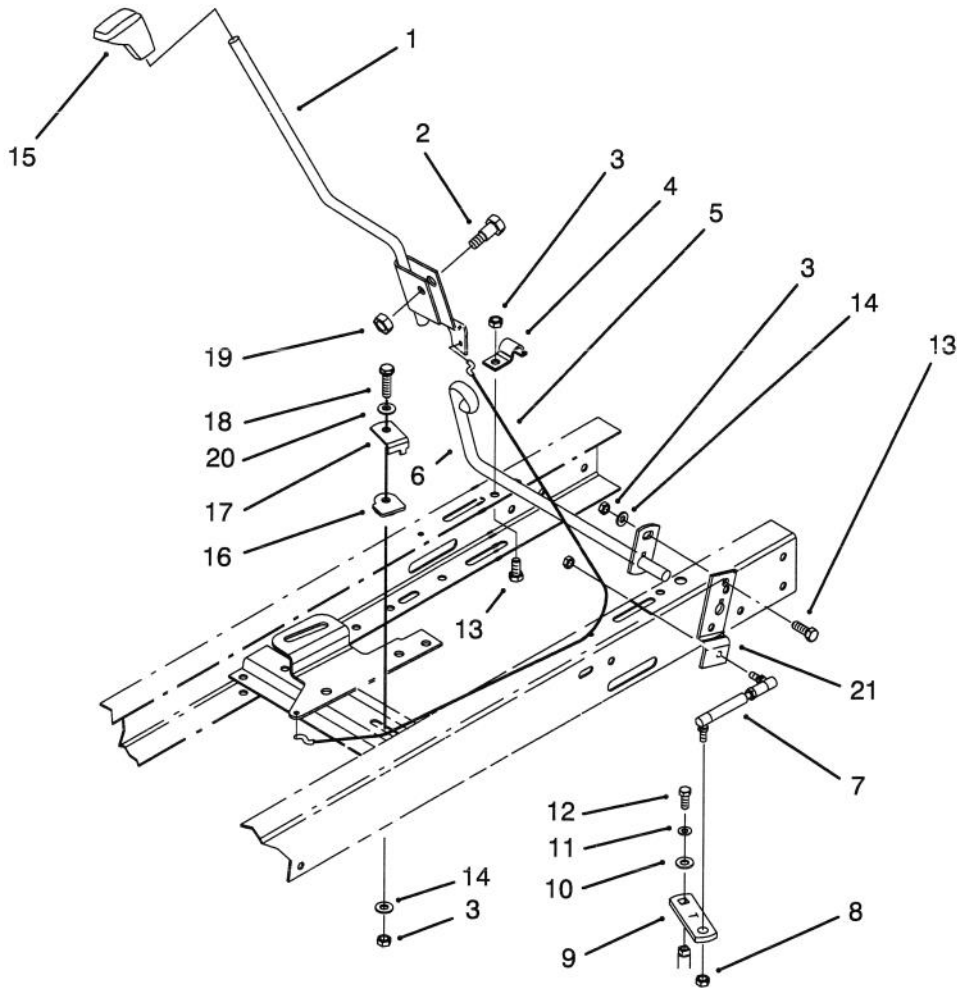

C-1317

SHIFT ASSEMBLY

Ref. No.	Part No.	Description	No. Used
1	88-5300	Lever - Shift	1
2	5-4015	Bolt - Shoulder	1
3	3296-29	Nut - Lock	4
4	88-4810	Clamp - Shift Pivot	2
5	55-9321	Cable - Shotgo	1
6	92-5796	Pivot - Shift	1
7	88-5530	Rod - Shift Tie	1
8	3296-3	Nut - Lock	2
9	88-5340	Lever - Trans. Shift	1
10	7-5461	Washer - Hardened	1
11	3253-3	Washer - Lock	1

Ref. No.	Part No.	Description	No. Used
12	329-23	Screw - Hex Hd. Cap	1
13	322-3	Screw - Hex Hd. Cap	3
14	3256-23	Washer - Flat	2
15	62-1292	Knob - Shift	1
16	84-5610	Guide - Cable	1
17	88-5930	Keeper - Cable	1
18	3230-3	Bolt - Carriage	1
19	3296-39	Nut - Lock	1
20	3256-25	Washer - Flat	1
21	92-5794	Lever - Shift Pivot	1