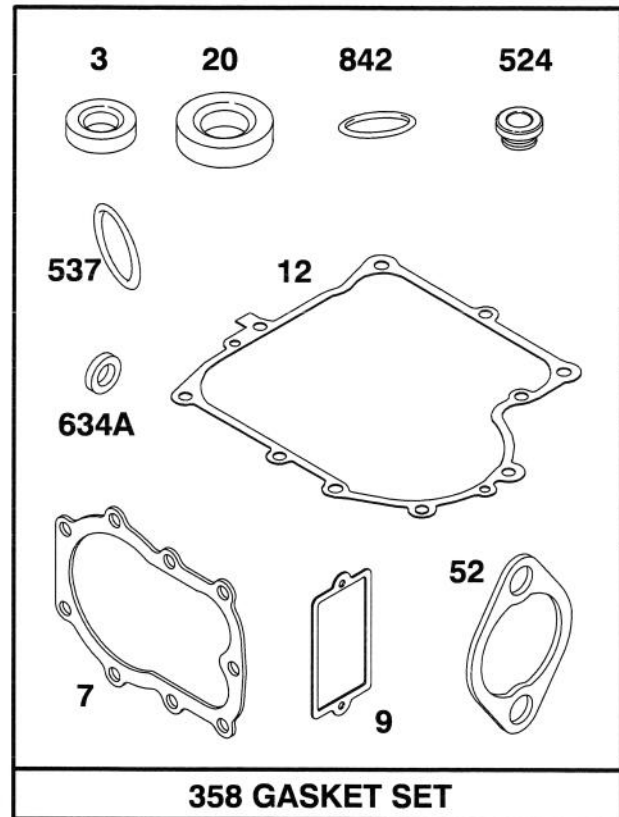

Assemblies include all parts shown in frames.

ENGINE BRIGGS & STRATTON MODEL 283707-0156-01

Ref. No.	Part No.	Description	No. Used
★3	391086	Seal-Oil	1
★7	271866	Gasket-Cylinder Head	1
★9	27803	Gasket-Valve Cover	1
★12	271916	Gasket-Crankcase Cover (1/64" Thick)	1
★	271997	Gasket-Crankcase Cover (.005" Thick)	1
★	271996	Gasket-Crankcase Cover (.009" Thick)	1
★20	291675	Seal-Oil	1
◆★51	272465	Gasket-Carburetor (Carb. to Elbow)	1
★52	272554	Gasket-Carburetor (Elbow to Cylinder)	1
●95	94098	Screw-Throttle	1
●104	231789	Pin-Float Hinge	1
●105	231855	Valve Assy.-Inlet Needle	1
●106	231854	Inlet Valve Seat	1

Ref. No.	Part No.	Description	No. Used
121	495799	Carburetor Overhaul Kit	1
●127		Plug-Welch (Sold in Kit Only).	1
◆●137	281165	Gasket-Float Bowl	1
◆●138	281164	Washer-Float Bowl Screw	1
●142	494537	Nozzle-Carburetor	1
●147	231794	Pilot-Jet	1
358	494241	Gasket Set	1
★524	68838	Seal-Filler Tube	1
★537	281106	O-Ring-Air Cleaner	1
●634	281168	Seal-Choke Shaft	1
★634A	491323	Seal-Governor	1
●634B	281167	Washer-Throttle Shaft	1
★842	270920	Seal-Oil Filler Cap	1
977	494358	Carburetor Gasket Set	1
●987	281166	Seal-Throttle Shaft	1

★ Included in Gasket Set-Part No. 494241.

● Included in Carburetor Overhaul Kit-Part No. 495799.

◆ Included in Carburetor Gasket Set-Part No. 494385.