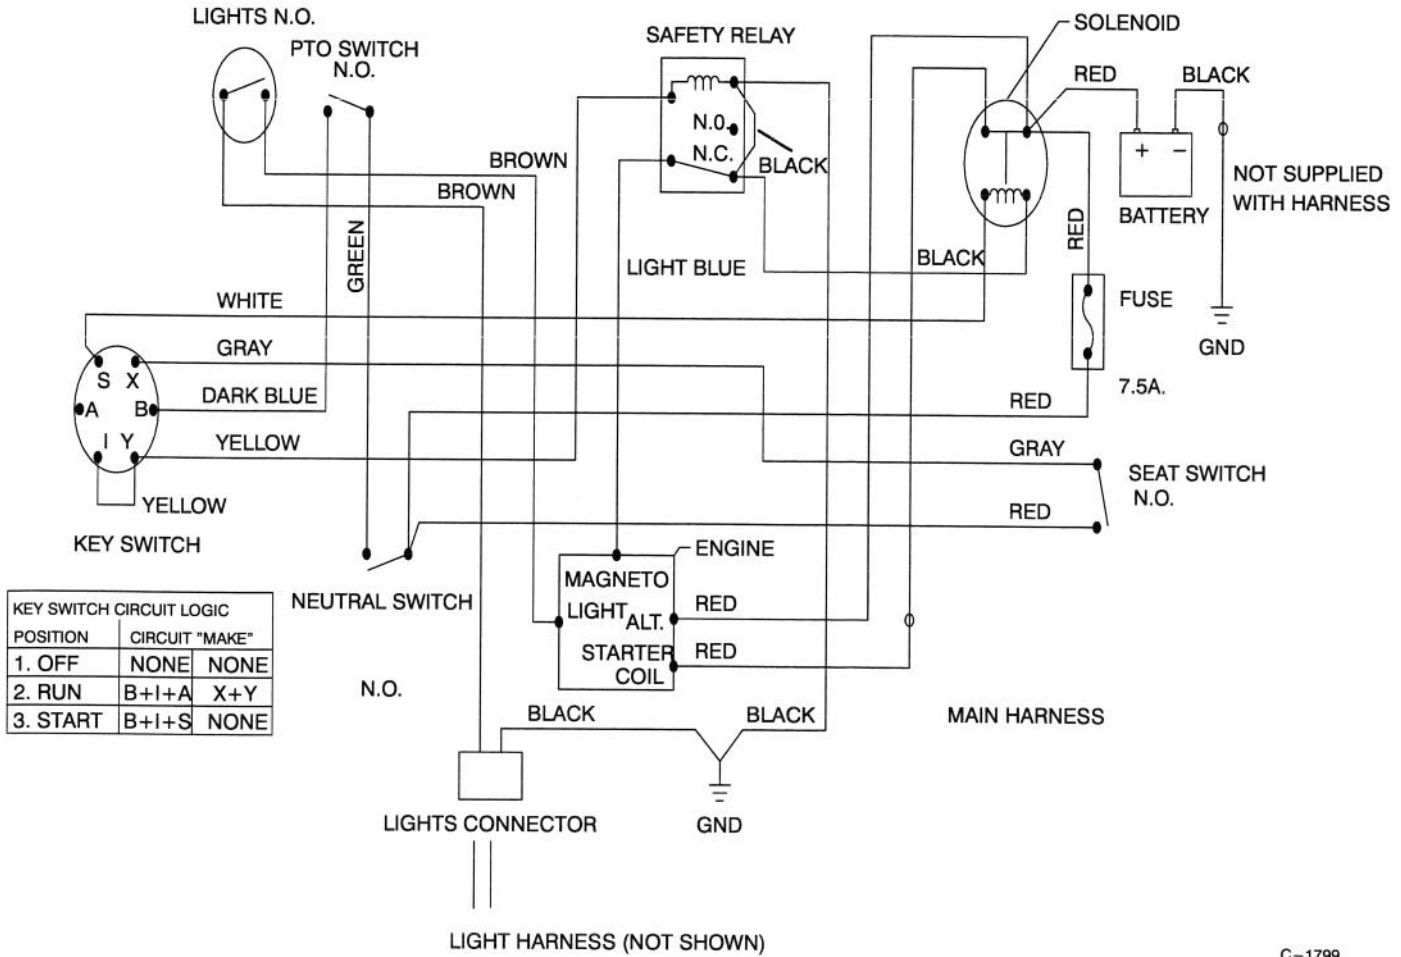

C-1799

ELECTRICAL SCHEMATIC

Ref. No.	Part No.	Description	No. Used

Ref. No.	Part No.	Description	No. Used