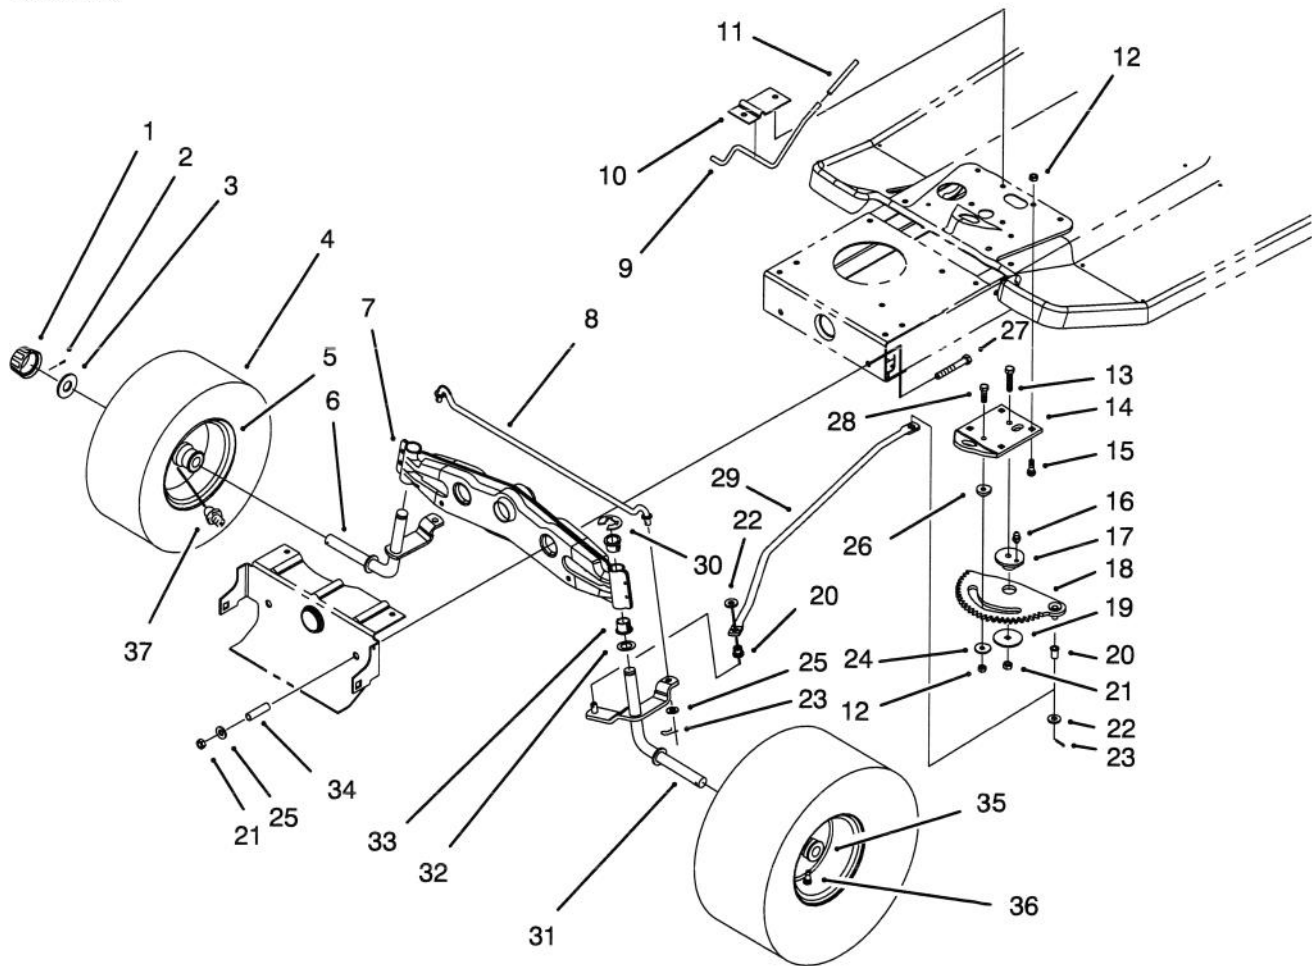

C-1302

FRONT AXLE ASSEMBLY

Ref. No.	Part No.	Description	No. Used
1	61-9780	Cap - Hub	2
2	3272-12	Pin - Cotter	2
3	28-2480	Washer	2
4	88-4060	Tire - 13"	2
5	88-4360	Rim - Front Wheel	2
6	92-7889	Spindle - R.H.	1
7	88-4460	Axle - Front	1
8	88-5380	Rod - Steering Tie	1
9	88-5510	Rod - Parking Brake	1
10	88-5520	Bracket - Parking Brake	1
11	88-0890	Grip - Brake Rod	1
12	3296-29	Nut - Lock	5
13	3231-4	Screw - Carriage	1
14	88-5130	Bracket - Steering Rack	1
15	3230-1	Bolt - Carriage	4
16	302-26	Fitting - Grease	1
17	88-4670	Bushing - Eccentric	1
18	88-5200	Rack - Steering	1
19	111419	Washer - Fender	1
20	52-2891	Bushing - Steering Link	2
21	3296-39	Nut - Lock	3

Ref. No.	Part No.	Description	No. Used
22	3256-25	Washer - Flat	2
23	3272-10	Pin - Cotter	4
24	5-4460	Washer - Fender	1
25	3256-24	Washer - Flat	4
26	88-5010	Spacer - Steering Rack	1
27	323-13	Screw - Hex Hd. Cap	2
28	3230-3	Screw - Carriage	1
29	88-4830	Link - Drag	1
30	32151-48	E-Ring	2
31	92-7890	Spindle - L.H.	1
32	3-6498	Washer - Thrust	2
33	88-5800	Bushing - Steering Spindle	4
34	88-5470	Spacer - Front Axle	2
35	88-4400	Bearing - Wheel	4
36	232-27	Valve Stem w/Cap	2
37	302-5	Fitting - Grease	2
*	232-40	Tube - Inner (Optional)	2
*	88-4270	Wheel & Tire Assembly (Incl. Ref. #4 & 5)	2

*Not Illustrated