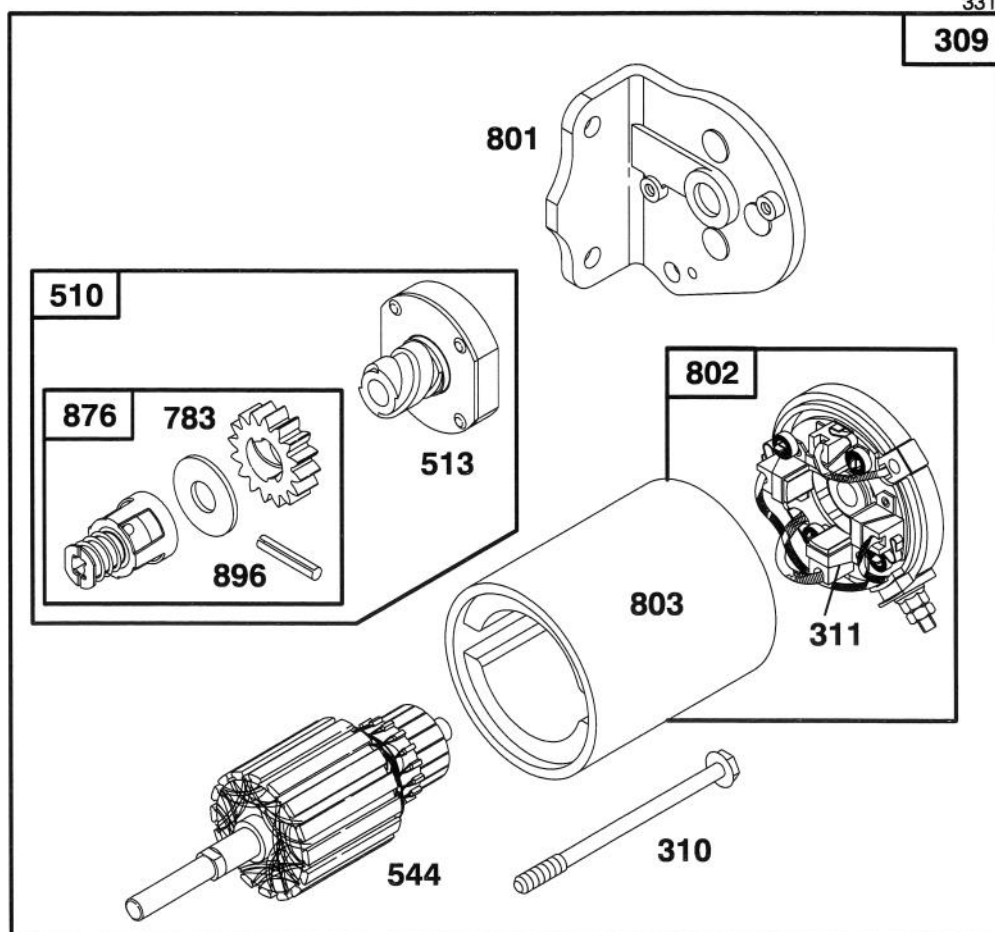

729A

728

Assemblies include all parts shown in frames.

ENGINE BRIGGS & STRATTON MODEL 283707-0156-01

Ref. No.	Part No.	Description	No. Used
309	394805	Motor and Drive Assy.	1
310	94003	Bolt Hex. Hd.	1
311	395538	Brush Assy.	1
510	490421	Starter Drive Assy.	1
513	398003	Clutch Assy.	1
544	390837	Armature Assy.	1
728	94627	Screw-Hex. Hd.	1

Ref. No.	Part No.	Description	No. Used
729A	224723	Retainer-Wire	1
783	280104	Gear	1
801	394856	Drive End Cap Assy.	1
802	395537	End Cap Assy. Commutator	1
803	398159	Housing Assy.	1
876	490467	Retainer And Pin	1
896	94288	Pin-Roll	1