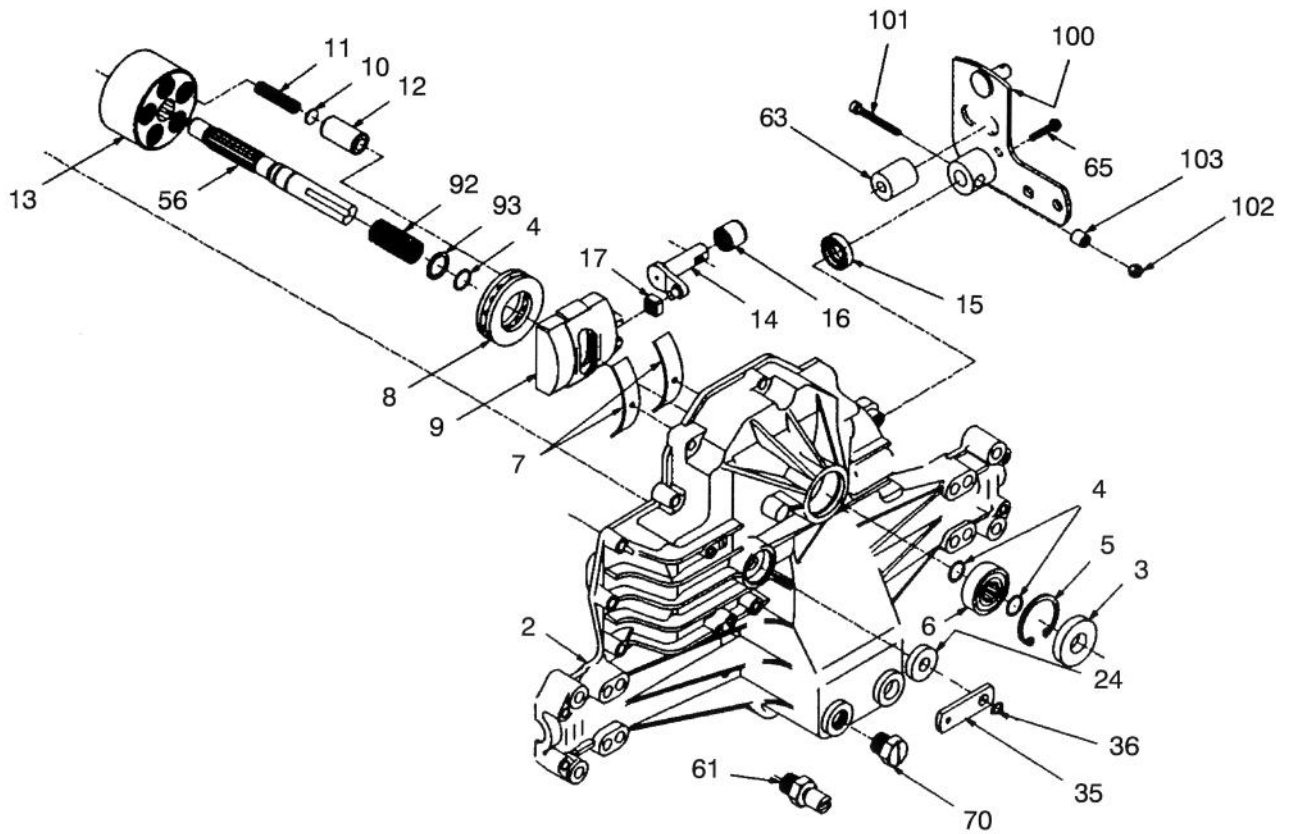

C-1356

HYDROGEAR TRANSAXLE MODEL NO. 316-0500 (Continued)

Ref. No.	Part No.	Description	No. Used
2		Housing - Upper	1
3	92-6543	Seal - Lip	1
4		Ring - Wire Retaining	3
5		Ring - Retaining	1
6		Bearing - Shaft Ball	1
7		Bearing - Cradle	2
8		Bearing - Thrust	1
9		Swashplate - Variable	1
10		Washer - Piston Thrust	5
11		Spring - Piston	5
12		Piston	5
13		Block Cylinder (Motor)	1
14		Arm - Trunnion	1
15	92-6544	Seal - Lip	1
16		Bearing - Trunnion Journal	1

Ref. No.	Part No.	Description	No. Used
17		Guide - Slot	1
24	92-6545	Seal - Lip	1
35	92-6547	Arm - Bypass	1
36	936109	Ring - Retaining	1
56		Shaft - Input	1
61	92-8859	Breather Ass'y	1
63		Spacer	1
65		Bolt	1
70		Plug - Plastic	1
92		Spring - Block	1
93		Washer - Block Thrust	1
100	92-6015	Control Arm Ass'y	1
101	3274-59	Socket Head Cap Screw	1
102	3296-12	Nut	1
103	86-4270	Spacer	1