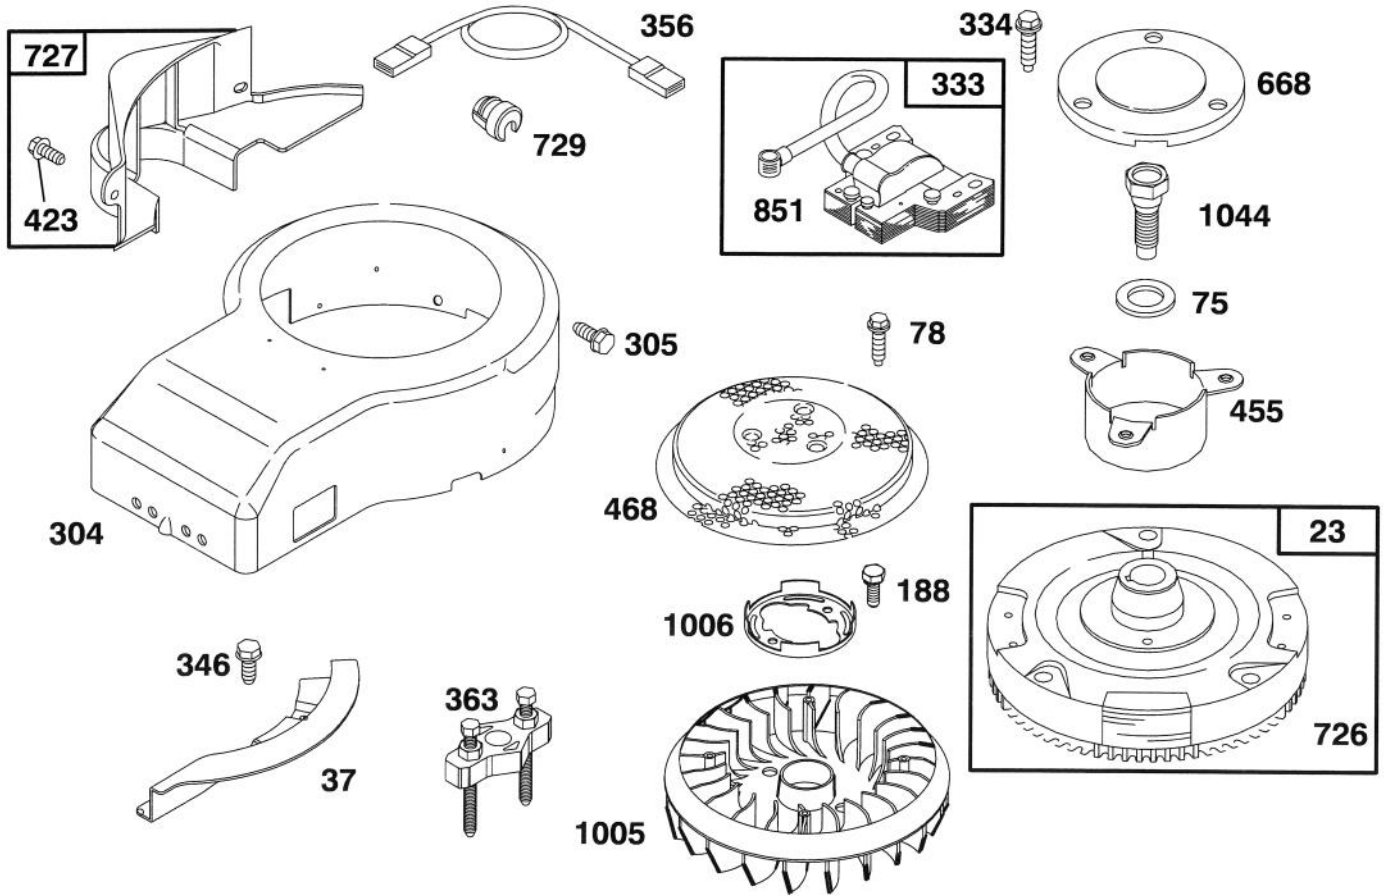

Assemblies include all parts shown in frames.

ENGINE BRIGGS & STRATTON MODEL 28M707-0122-01

Ref. No.	Part No.	Description	No. Used
23	492326	Flywheel and Ring Gear Assy.—Magneto	
37	224502	Guard—Flywheel	
75	224061	Washer—Spring	
78	93805	Screw—Sem	
188	93535	Screw—Sem (3/4" Long)	
304	496431	Housing—Blower	
305	94619	Screw—Blower Housing Mounting	
333	492341	Armature—Magneto	
334	93381	Screw—Armature Mtg.	
346	93705	Screw—Hex. Head	
356	494328	Wire Assembly	

Ref. No.	Part No.	Description	No. Used
363	19203	Puller—Flywheel	
423	94073	Screw—Sem	
455	222561	Cup—Screen Mounting	
468	224948	Screen—Flush Rotating	
668	280848	Spacer	
726	392134	Gear—Ring (Includes Mtg Hardware)	
727	490324	Cover—Starter	
729	281159	Clip—Lead Wire	
851	221798	Terminal—Ignition Cable	
1005	281355	Fan—Flywheel	
1006	224413	Retainer—Fan	
1044	94673	Screw—Hex. Head