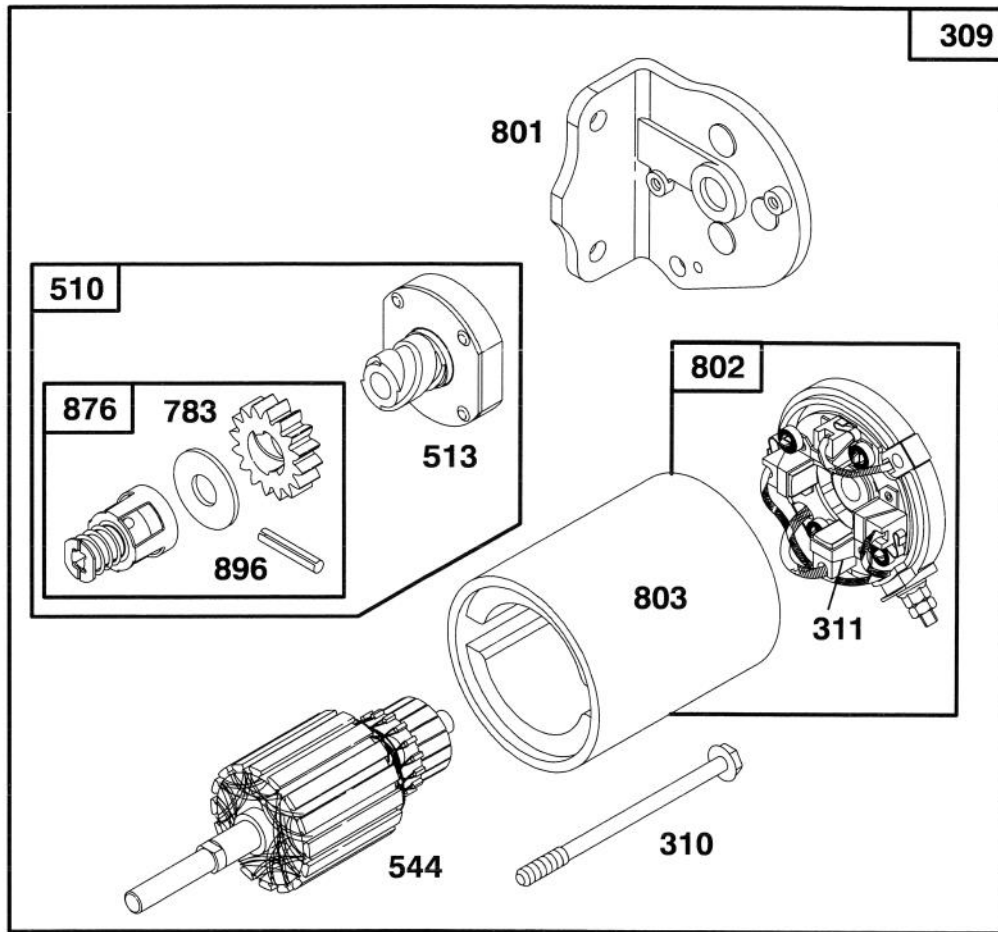

729A

728

Assemblies include all parts shown in frames.

ENGINE BRIGGS & STRATTON MODEL 28M707-0122-01

Ref. No.	Part No.	Description	No. Used
309	394805	Motor and Drive Assy.	1
310	94003	Bolt Hex. Hd.	1
311	395538	Brush Assy.	1
510	495878	Starter Drive Assy.	1
513	398003	Clutch Assy.	1
544	390837	Armature Assy.	1
728	94627	Screw-Hex. Hd.	1
729A	224723	Retainer-Wire	1

Ref. No.	Part No.	Description	No. Used
783	280104	Gear	1
801	394856	Drive End Cap Assy.	1
802	395537	End Cap Assy. Commutator	1
803	398159	Housing Assy.	1
876	495877	Retainer And Pin	1
896	94288	Pin-Roll	1