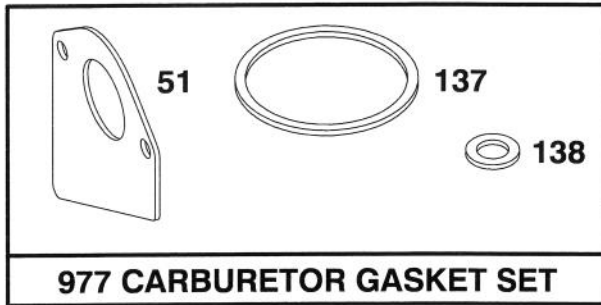

121 CARBURETOR KIT

977 CARBURETOR GASKET SET