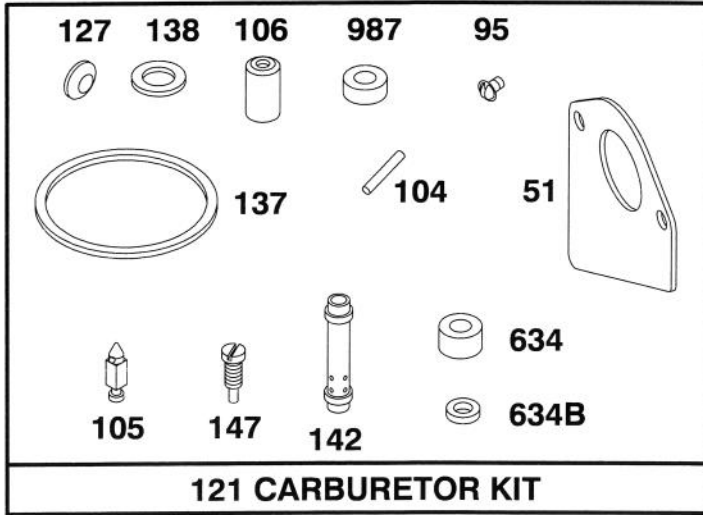

Assemblies include all parts shown in frames.

ENGINE BRIGGS & STRATTON MODEL 28M707-0122-01

Ref. No.	Part No.	Description	No. Used
*3	391086	Seal—Oil	1
*7	271866	Gasket—Cylinder Head	1
*9	27803	Gasket—Valve Cover	1
*12	271916	Gasket—Crankcase Cover (1/64" Thick)	1
*	271997	Gasket—Crankcase Cover (.005" Thick)	1
*	271996	Gasket—Crankcase Cover (.009" Thick)	1
*20	291675	Seal—Oil	1
◆●51	272465	Gasket—Carburetor (Carb. to Elbow)	1
*52	272554	Gasket—Carburetor (Elbow to Cylinder)	1
●95	94098	Screw—Throttle	1
●104	231789	Pin—Float Hinge	1
●105	231855	Valve Assy.—Inlet Needle	1
●106	231854	Inlet Valve Seat	1

Ref. No.	Part No.	Description	No. Used
121	495799	Carburetor Kit	1
●127		Plug—Welch (Sold in Kit Only).	1
◆●137	281165	Gasket—Float Bowl	1
◆●138	281164	Washer—Float Bowl Screw	1
●142	494537	Nozzle—Carburetor	1
●147	231794	Pilot—Jet	1
358	494241	Gasket Set	1
*524	68838	Seal—Filler Tube	1
*537	281106	O-Ring—Air Cleaner	1
●634	281168	Seal—Choke Shaft	1
*634A	491323	Seal—Governor	1
●634B	394970	Washer—Throttle Shaft	1
*842	270920	Seal—Oil Filler Cap	1
977	494358	Carburetor Gasket Set	1
●987	281166	Seal—Throttle Shaft	1

* Included in Gasket Set—Part No. 494241.
● Included in Carburetor Kit—Part No. 495799.

◆ Included in Carburetor Gasket Set—Part No. 494385.