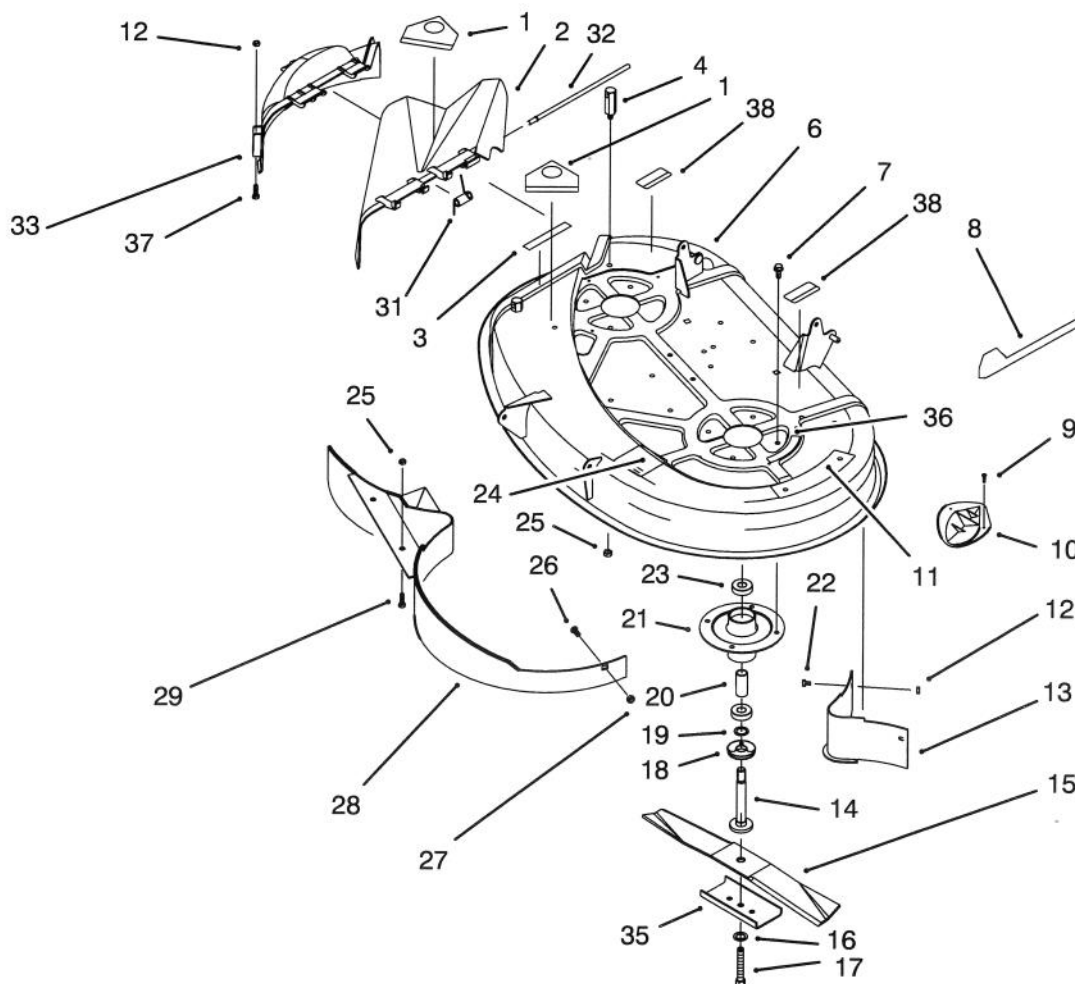

C-1320

HOUSING & SPINDLE ASSEMBLY (38" CUTTING UNIT) (MODEL NO. 71191 ONLY)

Ref. No.	Part No.	Description	No. Used	Ref. No.	Part No.	Description	No. Used
1	54-9220	Decal - Danger	2	20	62-3661	Spacer - Bearing	2
2	88-4550	Deflector - Deck	1	21	88-4510	Housing - Spindle	2
3	68-3650	Decal - Deflector Danger	1	22	321-4	Screw - Hex Hd. Cap	2
4	57-4360	Post - Rear Pivot	1	23	38-7820	Bearing - Spindle	4
6	88-5780-01	Deck - 38"	1	24	117137	Decal - Belt Guide	1
7	32144-41	Screw - Taptite	8	25	3296-39	Nut - Lock	3
8	92-9520	Decal - Recycler	1	26	3230-1	Bolt - Carriage	1
9	32144-111	Screw - Plastite	8	27	3296-29	Nut - Lock	1
10	76-2160	Plate - Kicker	4	28	79-1600	Baffle - Recycler	1
11	79-3140	Decal - Danger	1	29	323-5	Screw - Hex Hd. Cap	2
12	3296-42	Nut - Lock	4	31	57-6950	Spring - Torsion	1
13	79-1640	Baffle - Rear	1	32	57-4380	Rod - Deflector Hinge	1
14	80-4341	Shaft - Spindle	2	33	88-4430	Cover - Recycler	1
15	79-3061	Blade - Recycler	2	35	80-0510	Stiffener - Blade	2
16	3290-465	Washer - Belleville	2	36	68-3660	Decal - Shield Danger	1
17	26-0671	Bolt - Blade	2	37	321-14	Screw - Hex Hd. Cap	2
18	80-4360	Shield - Bearing	2	38	55-4300	Decal - Spring Caution	2
19	80-4380	Spacer - Hardened	2