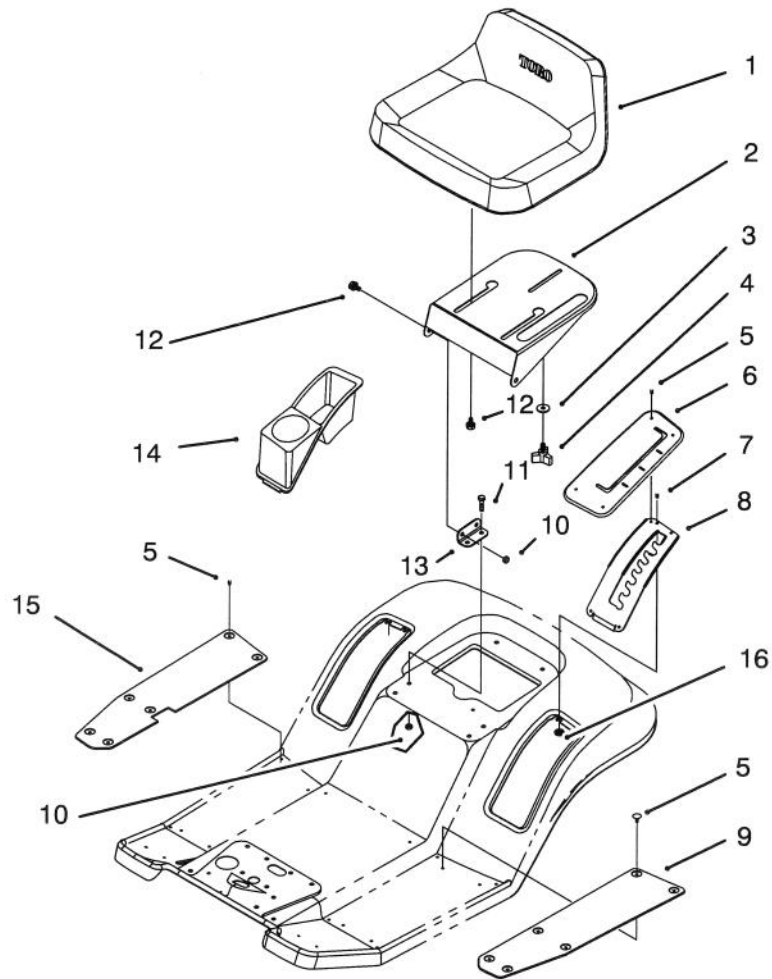

C-1350

SEAT ASSEMBLY

Ref. No.	Part No.	Description	No. Used	Ref. No.	Part No.	Description	No. Used
1	88-3950	Seat	1	9	88-5240	Mat - L.H. Foot	1
2	88-4910	Support - Seat	1	10	3296-29	Nut - Lock	6
3	5-4460	Washer - Fender	1	11	322-3	Screw - Hex Hd. Cap	4
4	700806	Knob - Studded	1	12	37-8770	Bolt - Shoulder	4
5	3290-479	Panel - Fastener	16	13	88-4820	Bracket - Seat Hinge	2
6	88-5170	Cover - H.O.C.	1	14	88-4990	Tray - Fender	1
7	3269-5	Rivet - Pop	2	15	88-5230	Mat - R.H. Foot	1
8	88-5030	Gate - H.O.C.	1	16	3269-6	Washer - Backup	2