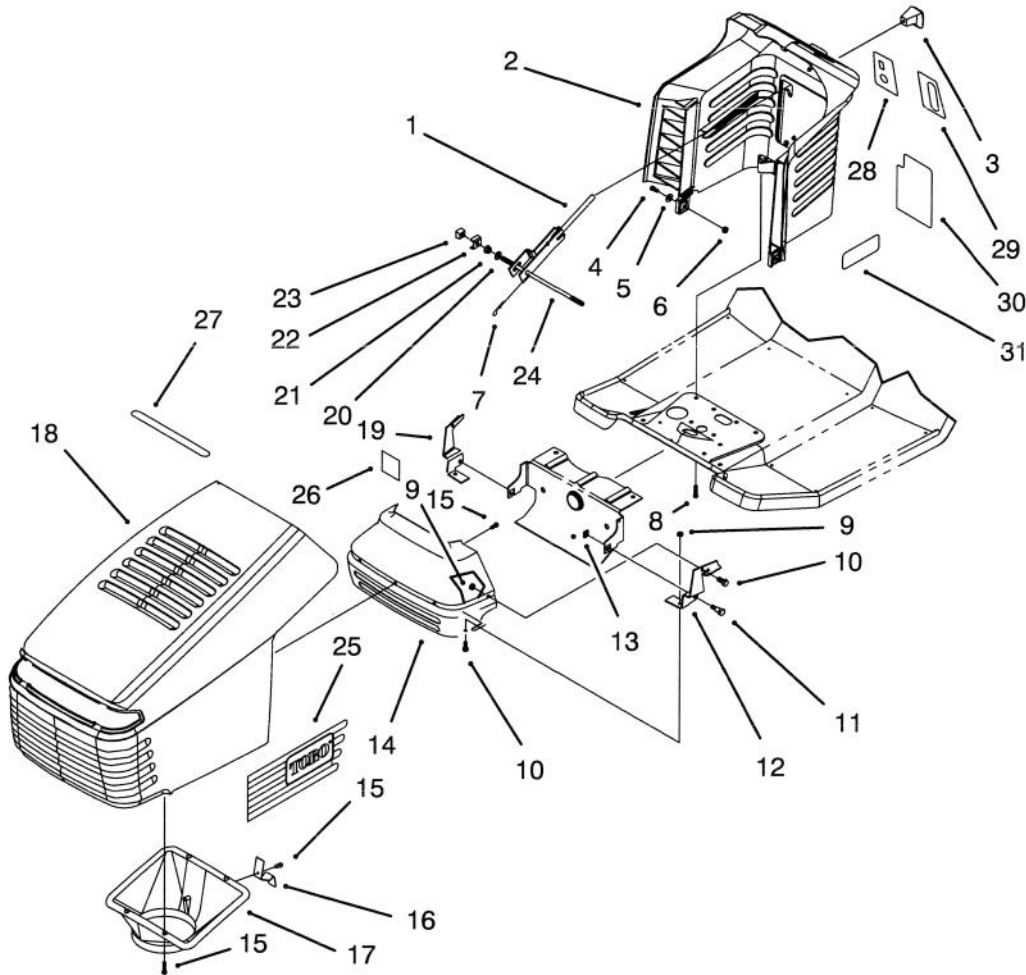

C-1308

HOOD ASSEMBLY

Ref. No.	Part No.	Description	No. Used
1	88-5190	Lever - Deck Engage	1
2	88-3910	Tower - Steering	1
3	62-1292	Knob - Engage Lever	1
4	322-3	Screw - Hex Hd. Cap	2
5	3256-23	Washer - Flat	2
6	3296-29	Nut - Lock	2
7	3290-307	Pin - Cotter	2
8	46-8091	Screw - Plastite	2
9	3296-42	Nut - Lock	4
10	321-4	Screw - Hex Hd. Cap	4
11	28-0540	Bolt - Shoulder	2
12	88-6050	Bracket - Hood Pivot L.H.	1
13	3290-496	Nut - Retained	2
14	88-3930	Shield - Heat	1
15	46-8090	Screw - Plastite	8
16	88-4220	Latch - Hood	1
17	88-4050	Duct - Hood Air	1
18	92-8650	Hood	1
19	88-6040	Bracket - Hood Pivot R.H.	1
20	3256-24	Washer - Flat	2
21	32128-43	Nut - Flange	2

Ref. No.	Part No.	Description	No. Used
22	88-4160	Clamp - Pivot Rod	2
23	88-4140	Nut - Wedge	2
24	88-4170	Rod - Tower Pivot	1
25	92-2467	Decal - Hood R.H.	1
*	92-2468	Decal - Hood L.H.	1
26	92-5782	Patch - Heat Tape	1
27	92-5748	Decal - Air Duct	1
28	92-2460	Decal - Ignition/Lights (Model No. 71191 Only)	1
*	92-5731	Decal - Ignition/Light (Model No. 71213 Only)	1
29	92-2461	Decal - Throttle (Model No. 71191 Only)	1
*	92-5730	Decal - Throttle (Model No. 71213 Only)	1
30	92-2462	Decal - Deck Engage (Model No. 71191 Only)	1
*	92-5733	Decal - Deck Engage (Model No. 71213 Only)	1
31	92-8786	Decal - Tower 1338HXL	2

*Not Illustrated