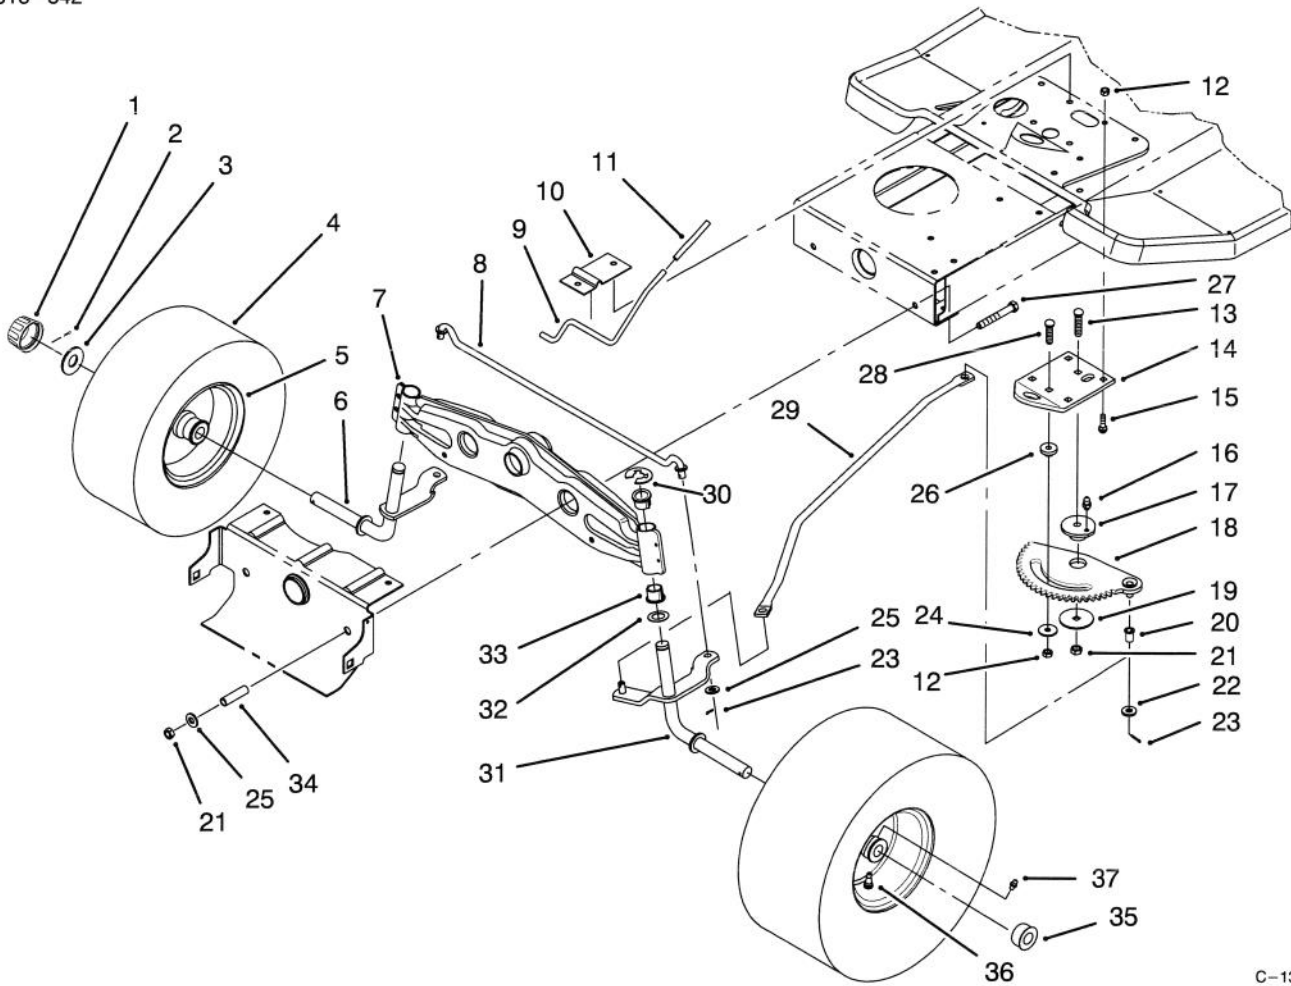

C-1302A

FRONT AXLE ASSEMBLY

Ref. No.	Part No.	Description	No. Used
1	61-9780	Cap - Hub	2
2	3272-12	Pin - Cotter	2
3	28-2480	Washer	2
4	88-4070	Tire - 13"	2
5	88-4370	Rim - Front Wheel	2
6	92-7889	Spindle - R.H.	1
7	88-4460	Axle - Front	1
8	88-5380	Rod - Steering Tie	1
9	88-5510	Rod - Parking Brake	1
10	88-5520	Bracket - Parking Brake	1
11	88-0890	Grip - Brake Rod	1
12	3296-29	Nut - Lock	5
13	3231-4	Bolt - Carriage	1
14	88-5130	Bracket - Steering Rack	1
15	3230-1	Bolt - Carriage	4
16	302-26	Fitting - Grease	1
17	88-4670	Bushing - Eccentric	1
18	88-5200	Rack - Steering	1
19	111419	Washer - Fender	1
20	52-2891	Bushing - Steering Link	2
21	3296-39	Nut - Lock	3

Ref. No.	Part No.	Description	No. Used
22	3256-25	Washer - Flat	2
23	3272-10	Pin - Cotter	4
24	5-4460	Washer - Fender	1
25	3256-24	Washer - Flat	4
26	88-5010	Spacer - Steering Rack	1
27	323-13	Screw - Hex Hd. Cap	2
28	3230-3	Bolt - Carriage	1
29	88-4830	Link - Drag	1
30	32151-48	E-Ring	2
31	92-7890	Spindle - L.H.	1
32	3-6498	Washer - Thrust	2
33	88-5800	Bushing - Steering Spindle	4
34	88-5470	Spacer - Front Axle	2
35	88-4400	Bearing - Wheel	4
36	232-27	Valve Stem w/Cap	2
37	302-5	Fitting - Grease	2
*	232-39	Inner Tube (Optional)	2
*	88-4280	Wheel & Tire Assembly (Incl. Ref. #4 & 5)	2

*Not Illustrated