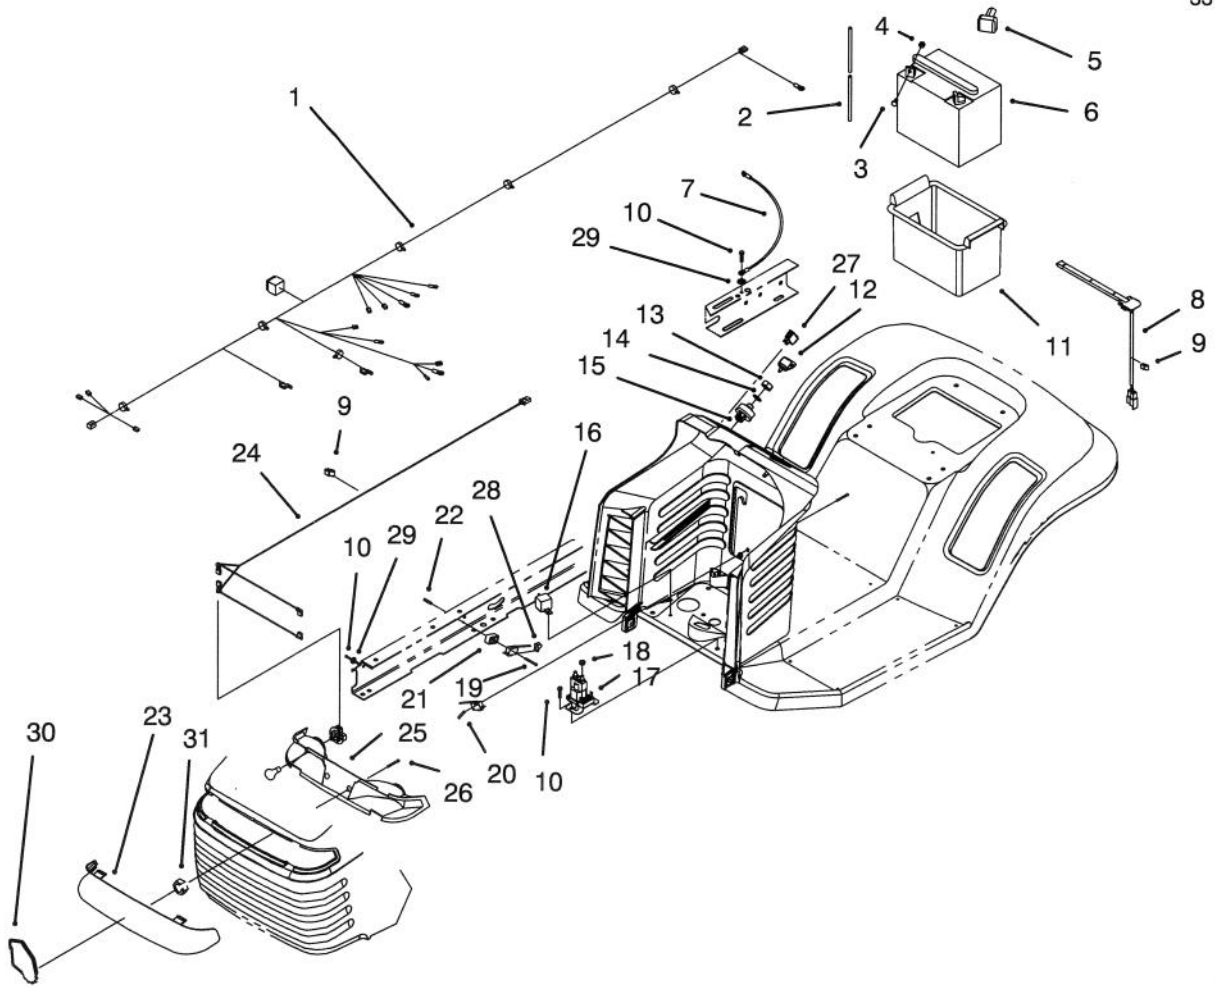

C-1342

ELECTRICAL ASSEMBLY

Ref. No.	Part No.	Description	No. Used
1	88-4310	Harness - Wire	1
2	56-2540	Vent - Tube	1
3	321-4	Screw - Hex Hd. Cap	2
4	32103-22	Nut - Wing	2
5	28-8080	Boot - Battery Terminal	1
6	80-2600	Battery - 7 Plate	1
7	44-8110	Cable - Battery Negative	1
8	38-1420	Switch - Seat	1
9	702366	Clip - Wire Retainer	3
10	32144-4	Screw - Hex Hd. Thr'd Forming	4
11	88-4040	Box - Battery	1
12	63-8360	Key - Ignition	1
13	218-461	Nut - Hex	1
14	3254-5	Washer - Lock	1
15	88-9830	Switch - Ignition (Incl. Ref. #13 & 14)	1

Ref. No.	Part No.	Description	No. Used
16	116397	Relay	1
17	47-1910	Solenoid	1
18	32149-2	Nut - Keps	2
19	910478	Screw - Phillips Hd.	4
20	88-9931	Switch - Micro	2
21	88-4880	Spacer - Microswitch	1
22	3290-354	Speednut	2
23	88-3960	Lens - Headlights	1
24	88-4320	Harness - Wire	1
25	88-3970	Reflector & Lamp	1
26	32144-32	Screw - Plastite	2
27	92-8875	Switch - Rocker	1
28	88-4480	Seal - Plunger	2
29	3255-7	Lockwasher	2
30	80-2240	Plate - Name Grille	1
31	3290-299	Nut - Tinnerman	1