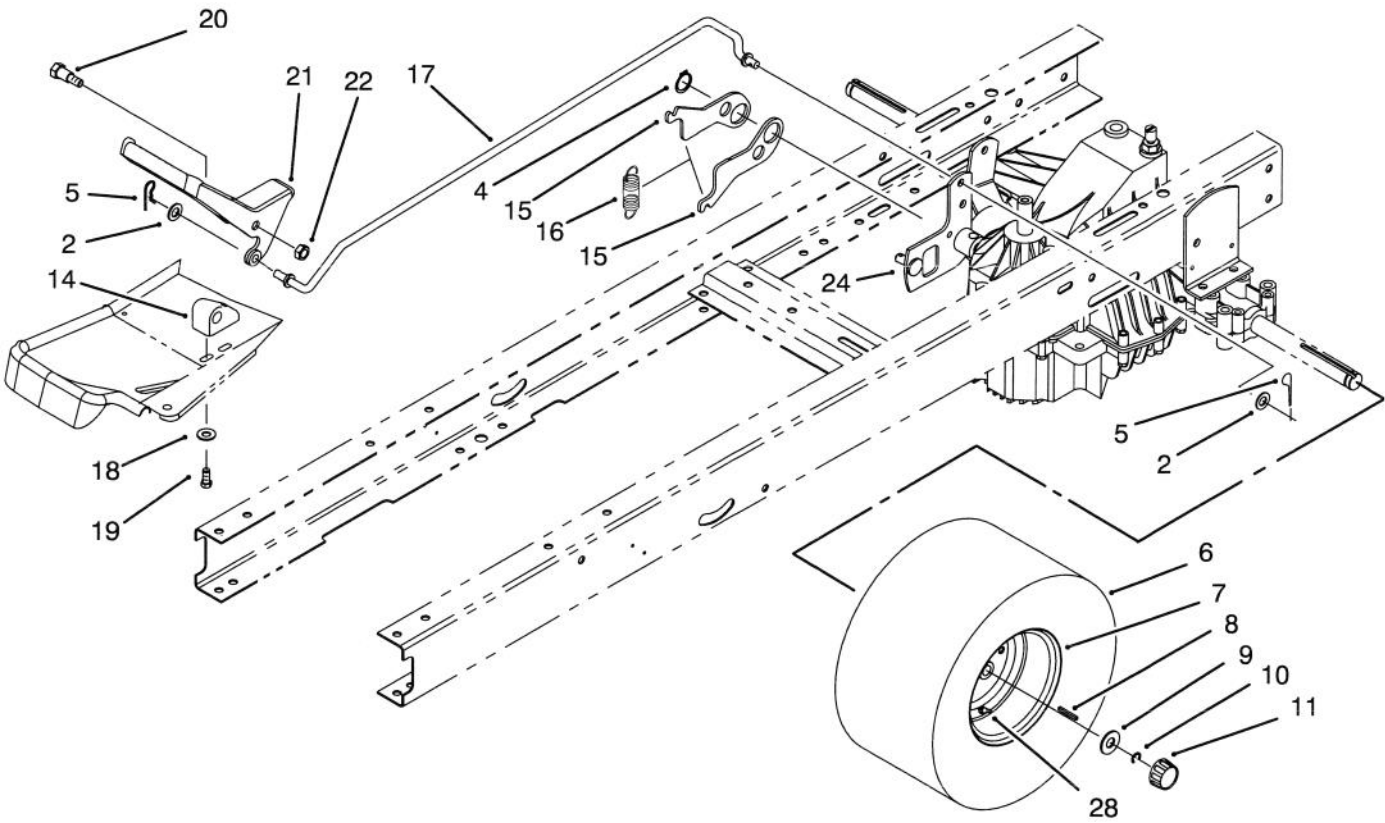

C-1824

SPEED CONTROL & REAR WHEEL ASSEMBLY

Ref. No.	Part No.	Description	No. Used
2	3256-23	Washer - Flat	2
4	32151-83	Ring - External Retaining	1
5	3290-307	Pin - Cotter Hair	2
6	88-4090	Tire	2
7	83-4390	Rim	2
8	7-0036	Key - Square	2
9	28-2480	Washer	2
10	32151-48	E-Ring	2
11	61-9780	Cap - Hub	2
14	88-4690	Block - Pivot	1
15	88-5610	Lever - Neutral Return	2

Ref. No.	Part No.	Description	No. Used
16	92-7305	Spring - Extension	1
17	88-5940	Rod - Speed Control	1
18	3256-22	Washer - Flat	2
19	46-8090	Screw - Plastiite	2
20	23-0310	Bolt - Shoulder	1
21	88-6030	Pedal - Speed Control	1
22	3296-59	Nut - Lock	1
28	232-27	Valve Stem w/Cap	2
*	232-41	Inner Tube (Optional)	2
*	88-4300	Wheel & Tire Assembly (Incl. Ref. #6 & 7)	1

*Not Illustrated