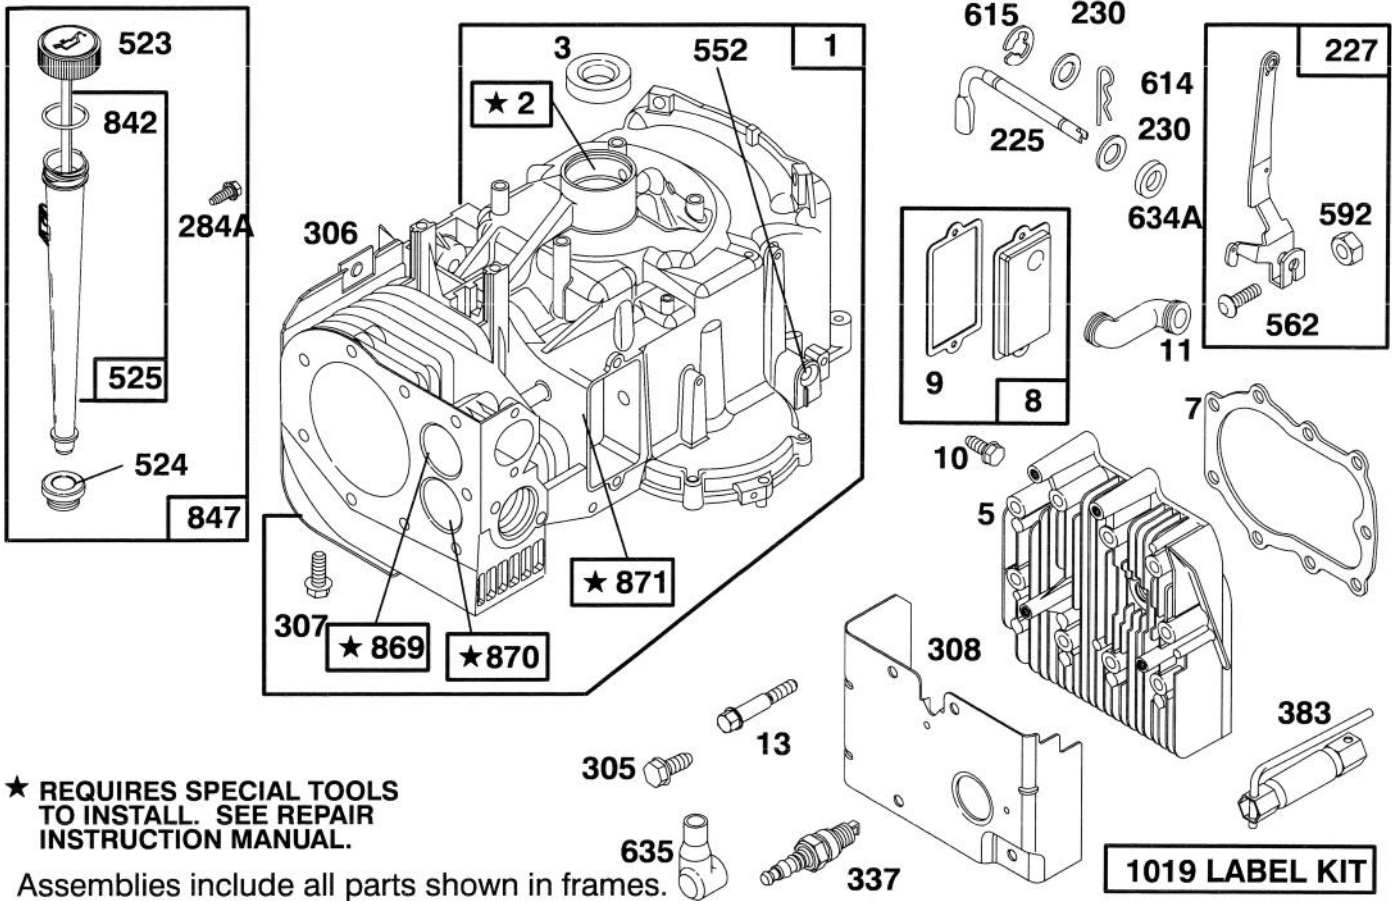

ENGINE BRIGGS & STRATTON MODEL 28M707-0122-01

Ref. No.	Part No.	Description	No. Used
1	496413	Cylinder Assembly	1
2	399265	Bearing - Cylinder	1
★3	391086	Seal - Oil	1
5	494240	Head - Cylinder	1
★7	271866	Gasket - Cylinder Head	1
8	495735	Breather Assembly	1
★9	27803	Gasket - Valve Cover	1
10	94621	Screw - Sem	1
11	280100	Tube - Breather	1
13	94622	Screw - Cylinder Head	1
225	231058	Crank - Governor	1
227	493935	Lever Assy. - Governor	1
230	94742	Washer - Gov. Crank	1
284A	94073	Screw - Hex Head	1
305	94786	Screw - Hex. Washer Hd.	1
306	224545	Shield - Cylinder	1
307	94623	Screw - Cyl. Shield Mtg.	1
308	491490	Cover - Cylinder Head	1
337	802592	Plug - Spark	1
383	89838	Wrench - Spark Plug	1

Ref. No.	Part No.	Description	No. Used
523	495230	Cap and Dipstick - Oil Filler	1
★524	68838	Seal - Filler Tube	1
525	496113	Tube - Oil Filler	1
552	231597	Bushing - Gov. Crank	1
562	92613	Bolt - Governor Lever	1
592	231082	Nut - Hex.	1
614	93306	Cotter - Hair Pin	1
615	93307	Retainer - E-Ring	1
★634A	491323	Seal - Governor	1
635	66538	Elbow - Spark Plug	1
★842	270920	Seal - Oil Filler Cap	1
847	496415	Fill Group - Oil	1
869	261463	Seat - Intake Valve (Std.)	1
870	213316	Seat - Exhaust Valve (Std.)	1
871	261961	Guide - Exhaust Valve	1
		Note: 231218 Guide - Intake Valve	1
1019	491255	Label Kit	1

★ Included in Gasket Set - Part No. 494241.