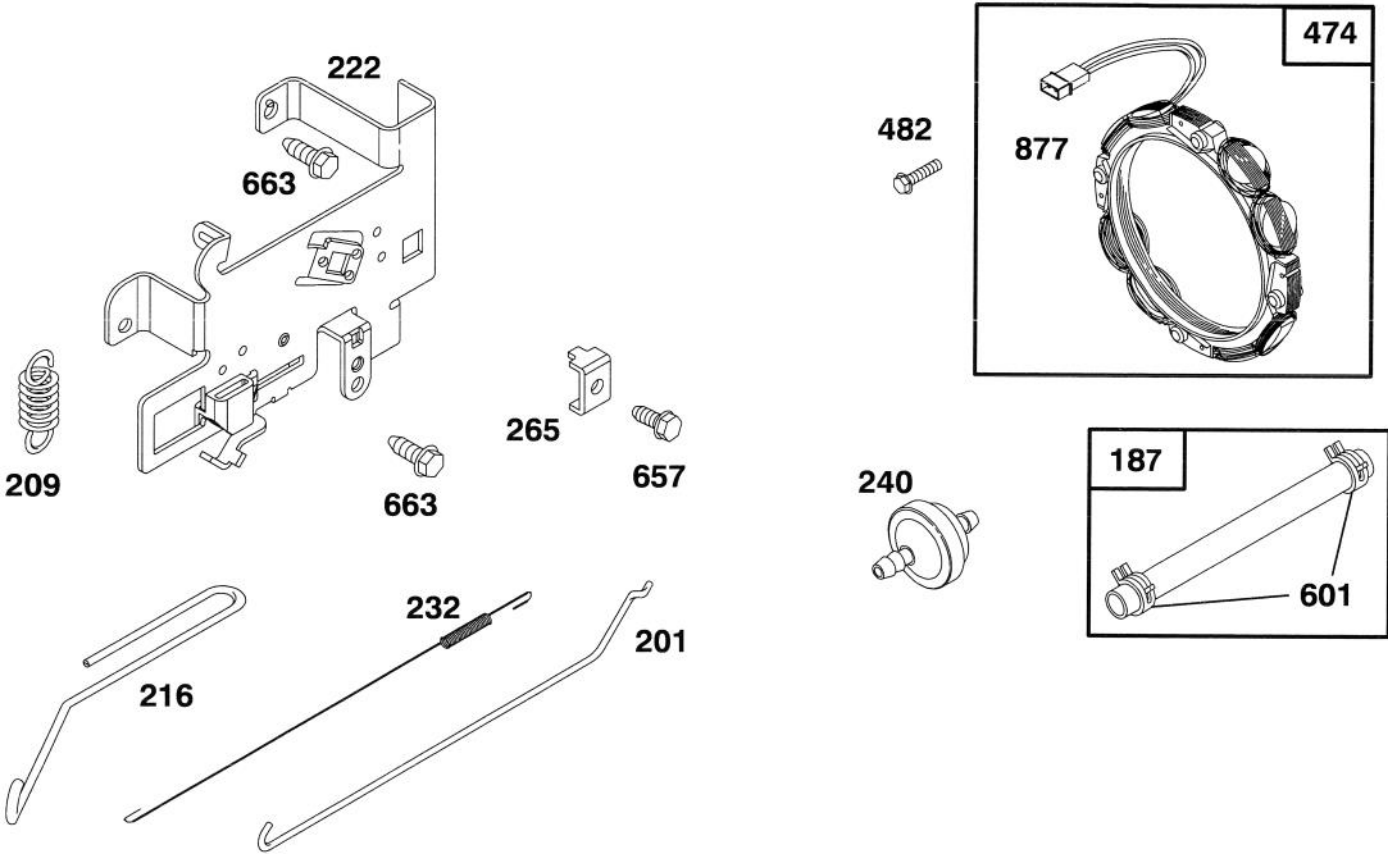

Assemblies include all parts shown in frames.

ENGINE BRIGGS & STRATTON MODEL 28M707-0122-01

Ref. No.	Part No.	Description	No. Used
187	393815	Line-Fuel (11" Long, Cut to Suit)	1
201	262767	Link-Governor	1
209	260871	Spring-Governor	1
216	262766	Link-Choke	1
222	495611	Plate-Governor Control	1
232	262785	Spring-Governor Link	1
240	394358	Filter-Fuel	1
265	221535	Clamp-Casing	1

Ref. No.	Part No.	Description	No. Used
474	393474	Stator-Alternator (Dual Circuit)	1
482	93621	Screw-Sem	1
601	93053	Clamp-Fuel Pipe	1
657	93496	Screw-Sem	1
663	94620	Screw-Hex. Hd.	1
877	393456	Diode and Connector Assy (Dual Circuit)	1