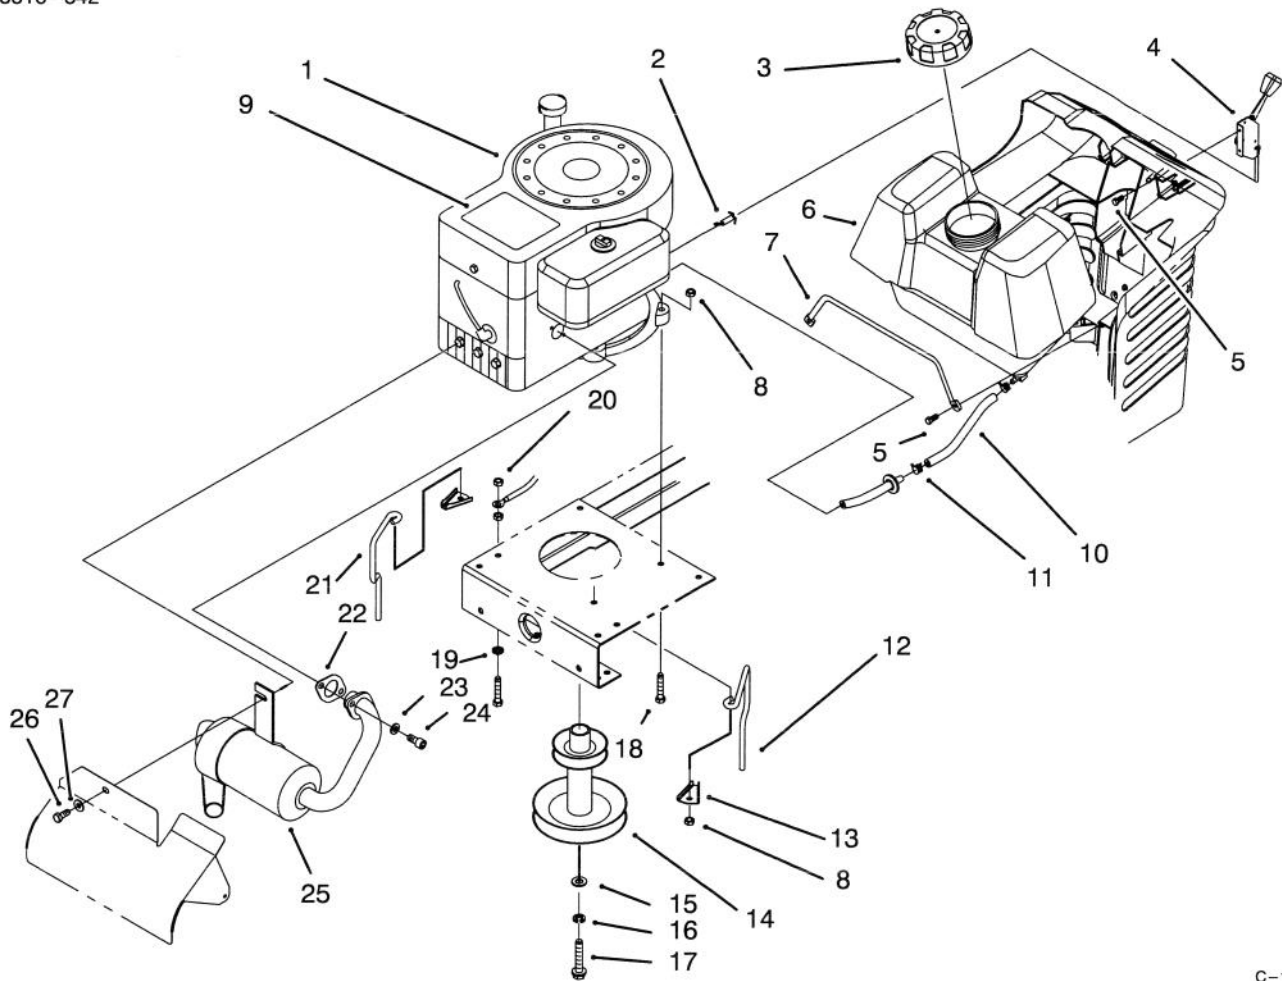

C-1345

ENGINE ASSEMBLY

Ref. No.	Part No.	Description	No. Used
1		Engine - 13 H.P	1
2	88-4350	Cable - Throttle	1
3	88-3980	Cap - Gas	1
4	88-4340	Control - Throttle	1
5	27-0220	Screw - Plastite	4
6	88-3880	Tank - Gas	1
7	88-5920	Rod - Gas Tank	1
8	3296-29	Nut - Lock	3
9	92-8757	Decal - Engine 13 H.P.	1
10	47-2963	Line - Fuel	1
11	2412-98	Clamp - Hose	2
12	88-5830	Guide - Belt L.H.	1
13	76-3820	Anchor - Belt Guide	2
14	88-4850	Pulley - Engine	1

Ref. No.	Part No.	Description	No. Used
15	3256-25	Washer - Flat	1
16	3253-22	Washer - Lock	1
17	26-0671	Bolt - Blade	1
18	322-9	Screw - Hex Hd. Cap	4
19	3255-8	Washer - Ext. Tooth Lock	1
20	32149-1	Nut - Keps	2
21	88-5840	Guide - Belt R.H.	1
22	88-4410	Gasket - Muffler	1
23	3253-4	Washer - Lock	2
24	3274-12	Screw - Hex Soc. Hd.	2
25	88-6480	Muffler	1
26	321-4	Screw - Hex Hd. Cap	1
27	3253-3	Washer - Lock	1