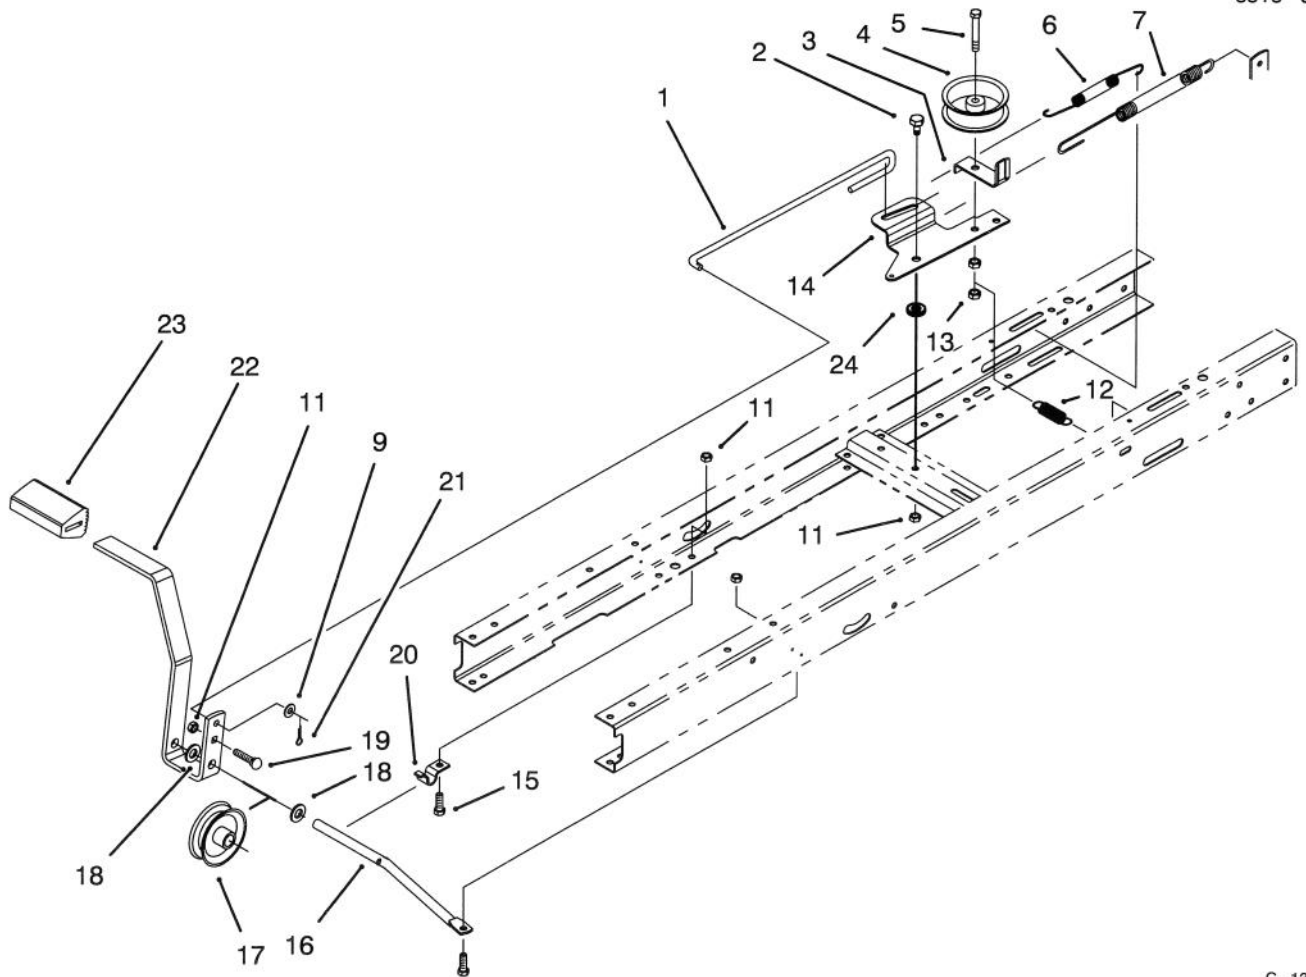

C-1351

CLUTCH ASSEMBLY

Ref. No.	Part No.	Description	No. Used
1	88-5270	Rod - Clutch/Brake	1
2	37-8770	Bolt - Shoulder	1
3	88-5560	Guide - Idler Belt	1
4	88-5680	Pulley - Flat Idler	1
5	323-11	Screw - Hex Hd. Cap	1
6	27-8890	Spring - Pedal Return	1
7	88-6140	Spring - Brake	1
9	3256-23	Washer - Flat	1
11	3296-29	Nut - Lock	4
12	88-6330	Spring - Extension	1
13	3296-59	Nut - Lock	2

Ref. No.	Part No.	Description	No. Used
14	88-6070	Arm - Idler	1
15	322-3	Screw - Hex Hd. Cap	2
16	88-5500	Rod - Pedal Pivot	1
17	88-4700	Pulley - Cable	1
18	3256-26	Washer - Flat	2
19	3230-3	Bolt - Carriage	1
20	88-4810	Clamp - Shift Pivot	1
21	3272-10	Pin - Cotter	1
22	88-5000	Pedal - Clutch/Brake	1
23	65-2920	Pad - Pedal	1
24	5-4460	Washer - Fender	1