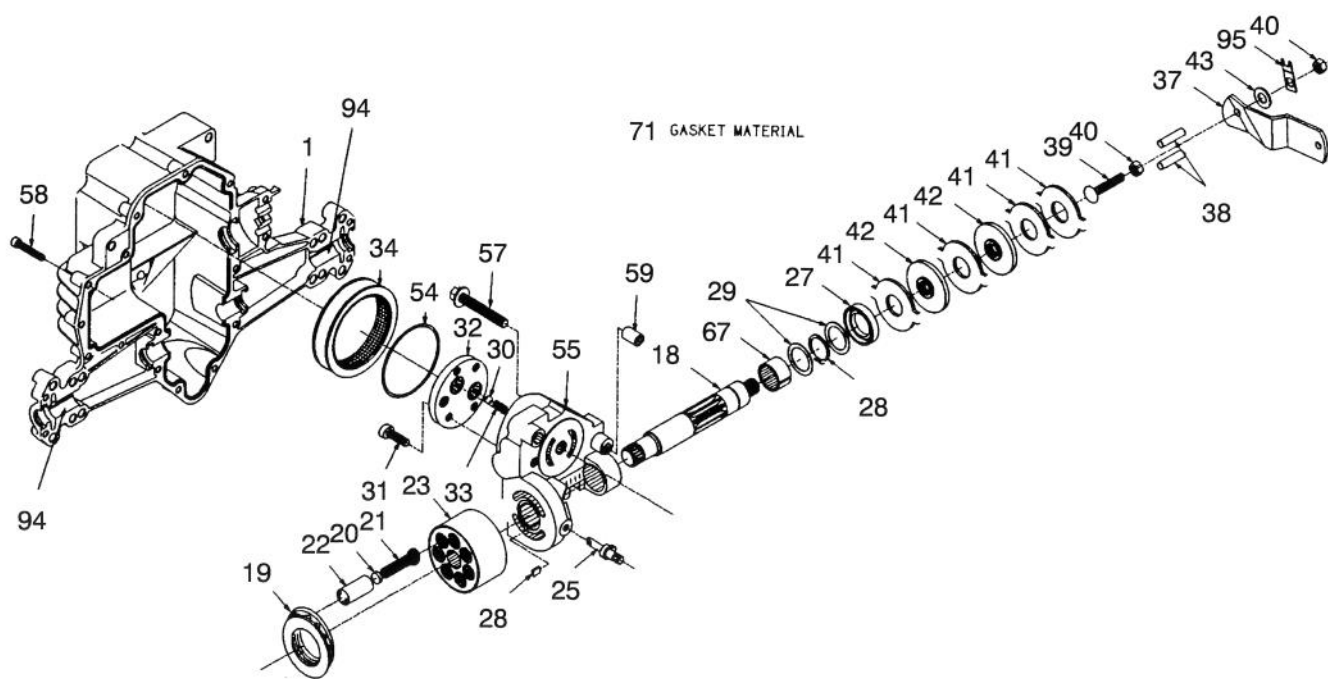

C-1354

HYDROGEAR TRANSAXLE MODEL NO. 316-0500

Ref. No.	Part No.	Description	No. Used
1		Housing - Lower	1
18		Shaft - Motor	1
19		Bearing - Thrust	1
20		Seat - Piston Spring	7
21		Spring - Piston	7
22		Piston	7
23		Block - Cylinder (Motor)	1
25		Actuator - Bypass	1
26		Plate - Bypass	1
27		Seal - Lip	1
28		Ring - Retaining	1
29		Washer	2
30		Ball	2
31		Spring - Check Valve	2
32		Plate - Check Valve	1
33		Socket Hd. Cap Screw	4
34		Oil Filter Element	1

Ref. No.	Part No.	Description	No. Used
37	88-6230	Arm - Actuating	1
38	92-6549	Pin - Actuating	2
39		Bolt	1
40	3296-47	Nut - Hex Lock	2
41		Stator - Brake	4
42		Rotor - Brake	2
43	5-4460	Washer	1
54		O Ring	1
55		Center - Section	1
57		Bolt	3
58		Bolt	20
59		Pin	3
67		Du Bearing	1
71		Gasket Material	1
94		Grease Durina "O"	1
95	92-7300	Strap - Locking	1