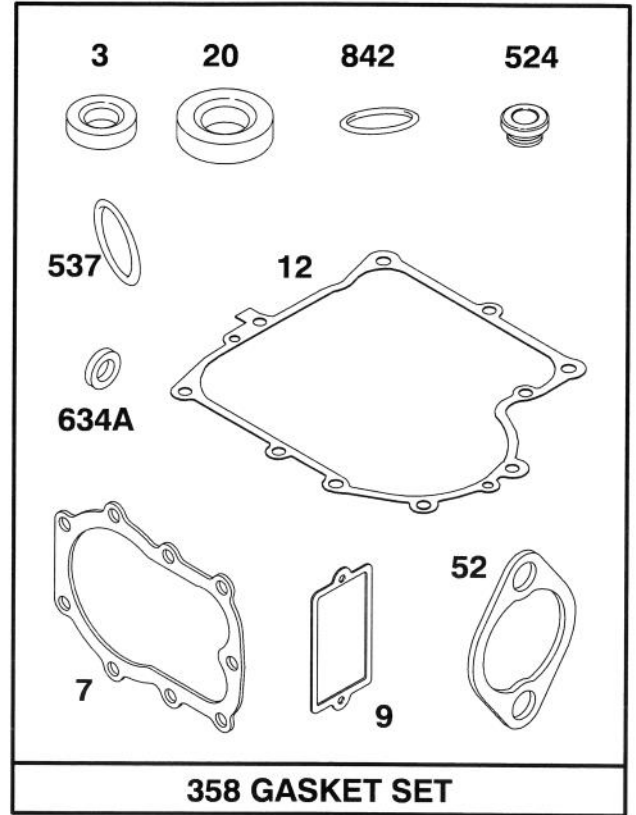

358 GASKET SET

Assemblies include all parts shown in frames.

ENGINE BRIGGS & STRATTON MODEL 28M707-0122-01

Ref. No.	Part No.	Description	No. Used
*3	391086	Seal—Oil	1
*7	271866	Gasket—Cylinder Head	1
*9	27803	Gasket—Valve Cover	1
*12	271916	Gasket—Crankcase Cover (1/64" Thick)	1
*	271997	Gasket—Crankcase Cover (.005" Thick)	1
*	271996	Gasket—Crankcase Cover (.009" Thick)	1
*20	291675	Seal—Oil	1
◆●51	272465	Gasket—Carburetor (Carb. to Elbow)	1
*52	272554	Gasket—Carburetor (Elbow to Cylinder)	1
●95	94098	Screw—Throttle	1
●104	231789	Pin—Float Hinge	1
●105	231855	Valve Assy.—Inlet Needle	1
●106	231854	Inlet Valve Seat	1

Ref. No.	Part No.	Description	No. Used
121	495799	Carburetor Kit	1
●127		Plug—Welch (Sold in Kit Only).	1
◆●137	281165	Gasket—Float Bowl	1
◆●138	281164	Washer—Float Bowl Screw	1
●142	494537	Nozzle—Carburetor	1
●147	231794	Pilot—Jet	1
358	494241	Gasket Set	1
*524	68838	Seal—Filler Tube	1
*537	281106	O-Ring—Air Cleaner	1
●634	281168	Seal—Choke Shaft	1
*634A	491323	Seal—Governor	1
●634B	394970	Washer—Throttle Shaft	1
*842	270920	Seal—Oil Filler Cap	1
977	494358	Carburetor Gasket Set	1
●987	281166	Seal—Throttle Shaft	1

* Included in Gasket Set—Part No. 494241.
● Included in Carburetor Kit—Part No. 495799.

◆ Included in Carburetor Gasket Set—Part No. 494385.