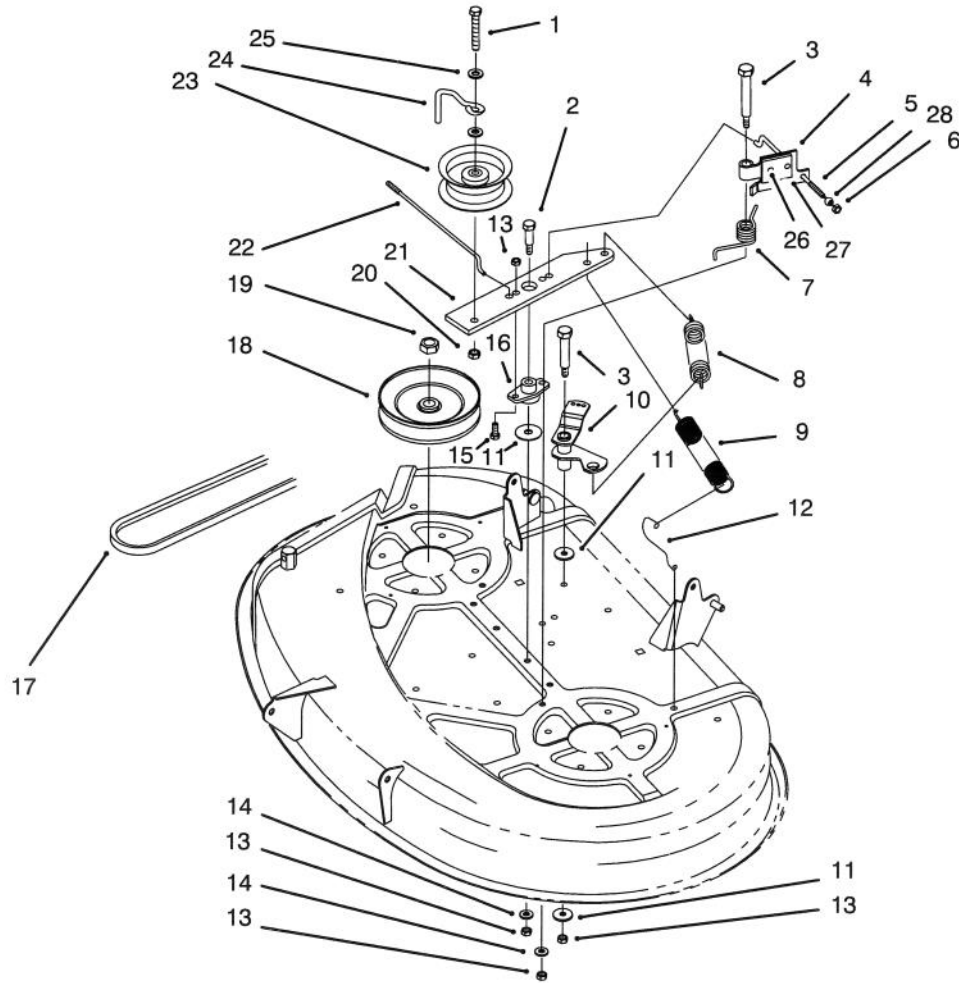

C-1347

BRAKE ASSEMBLY (38" CUTTING UNIT)

Ref. No.	Part No.	Description	No. Used
1	323-12	Screw - Hex Hd. Cap	1
2	7-0030	Bolt - Shoulder	1
3	88-4590	Bolt - Shoulder	3
4	88-6100	Brake - Deck (Incl. Ref. #26 & 27)	2
5	88-5550	Rod - Deck Brake L.H.	1
6	3296-42	Nut - Lock	2
7	88-5910	Spring - Torsion	2
8	88-6130	Spring - Deck Engage	1
9	92-8934	Spring - Extension	1
10	88-5390	Bellcrank	1
11	3256-68	Washer - Fender	3
12	88-5970	Hook - Spring Return	1
13	3296-29	Nut - Lock	6
14	3256-23	Washer - Flat	3

Ref. No.	Part No.	Description	No. Used
15	322-5	Screw - Hex Hd. Cap	2
16	88-4980	Bushing - Idler Arm	1
17	88-6250	V-Belt - Deck	1
18	88-5330	Pulley - Deck	2
19	3219-6	Nut - Lock	2
20	3296-39	Nut - Lock	1
21	88-4870	Arm - Idler	1
22	88-5540	Rod - Deck Brake R.H.	1
23	88-5630	Pulley - Idler	1
24	88-5070	Guide - Idler Belt	1
25	3256-24	Washer - Flat	2
26	3290-282	Rivet - Pop	4
27	56-9830	Pad - Brake	2
28	67-0710	Ball - Swivel	2