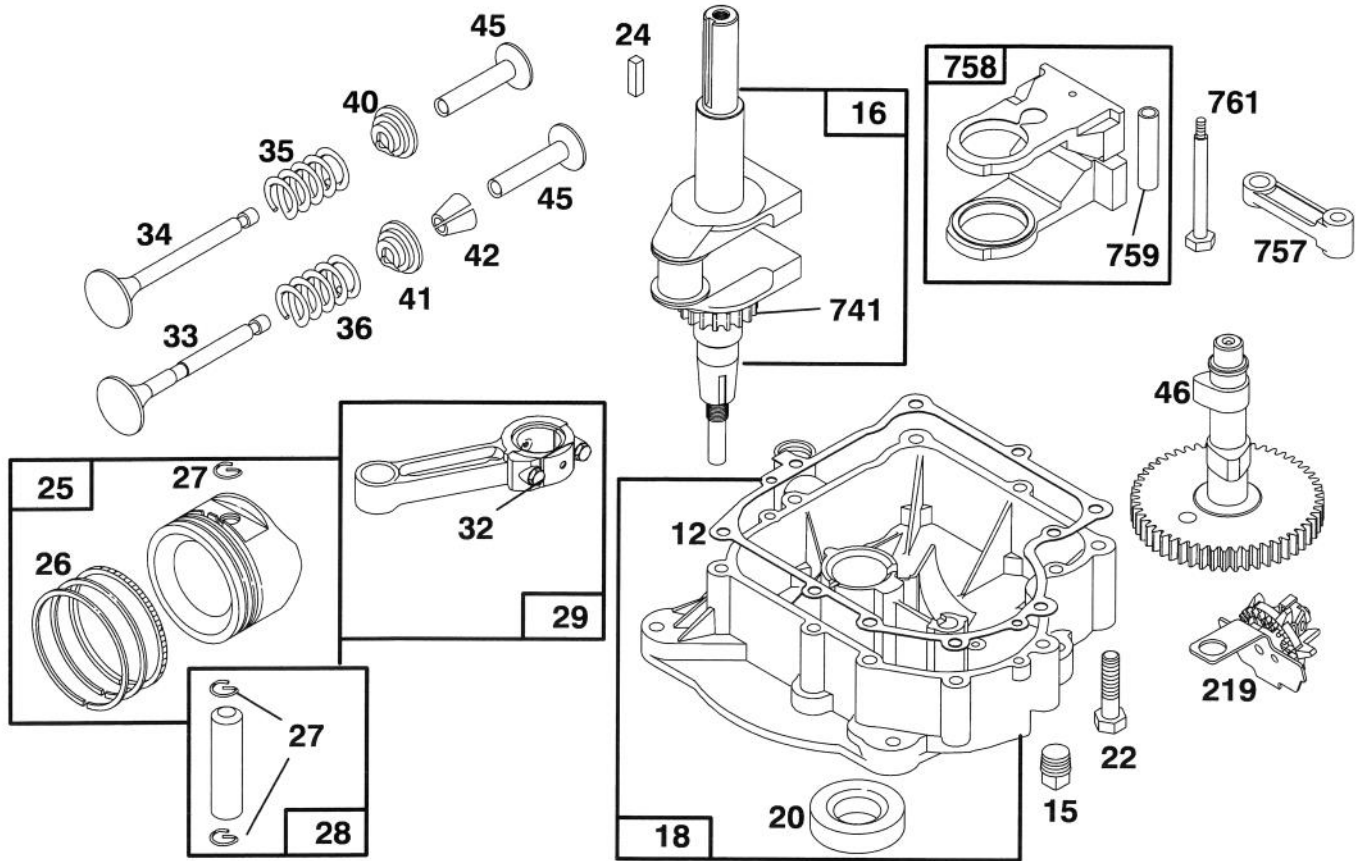

Assemblies include all parts shown in frames.

ENGINE BRIGGS & STRATTON MODEL 28M707-0122-01

Ref. No.	Part No.	Description	No. Used
★12	271916	Gasket—Crkscse. (1/64" Thick)	1
★	271997	Gasket—Crkscse. (.005" Thick)	1
★	271996	Gasket—Crkscse. (.009" Thick)	1
15	94239	Plug—Oil Drain	1
16	495162	Crankshaft	1
	94196	Key—Timing Gear	1
18	494238	Base—Engine	1
★20	291675	Seal—Oil	1
22	94624	Screw—Base Mtg. Sem	1
24	222698	Key—Flywheel	1
25	394661	Piston Assy. (Std.)	1
	394662	Piston Assy. (.010" O.S.)	1
	394663	Piston Assy. (.020" O.S.)	1
	394664	Piston Assy. (.030" O.S.)	1
26	391780	Ring Set—Piston (Std.)	1
	391781	Ring Set—Piston (.010" O.S.)	1
	391782	Ring Set—Piston (.020" O.S.)	1
	391783	Ring Set—Piston (.030" O.S.)	1

Ref. No.	Part No.	Description	No. Used
27	260924	Lock—Piston Pin	1
28	299691	Pin Assy.—Piston (Std.)	1
	391286	Pin Assy.—Piston (.005" O.S.)	1
29	490348	Rod Assy—Connecting	1
	490469	Rod—Connecting (020" U.S. Crankpin Bore)	1
32	94671	Screw—Connecting Rod	1
33	262246	Valve—Exhaust	1
34	262247	Valve—Intake	1
35	65906	Spring—Intake Valve	1
36	26828	Spring—Exhaust Valve	1
40	221596	Retainer—Intake Valve	1
41	292260	Rotocoil—Exhaust Valve	1
42	93630	Retainer—Ex. Valve Rotocoil	1
45	262248	Tappet—Valve	1
46	212897	Gear—Cam	1
219	490815	Oil Slinger, Gov. Gear Assy.	1
741	262932	Gear—Timing	1
757	212359	Link—Counterweight	1
758	399891	Counterweight Assy.	1
759	298909	Pin—Counterweight	1
761	93875	Screw—Counterweight	1

★ Included in Gasket Set—Part No. 494241.