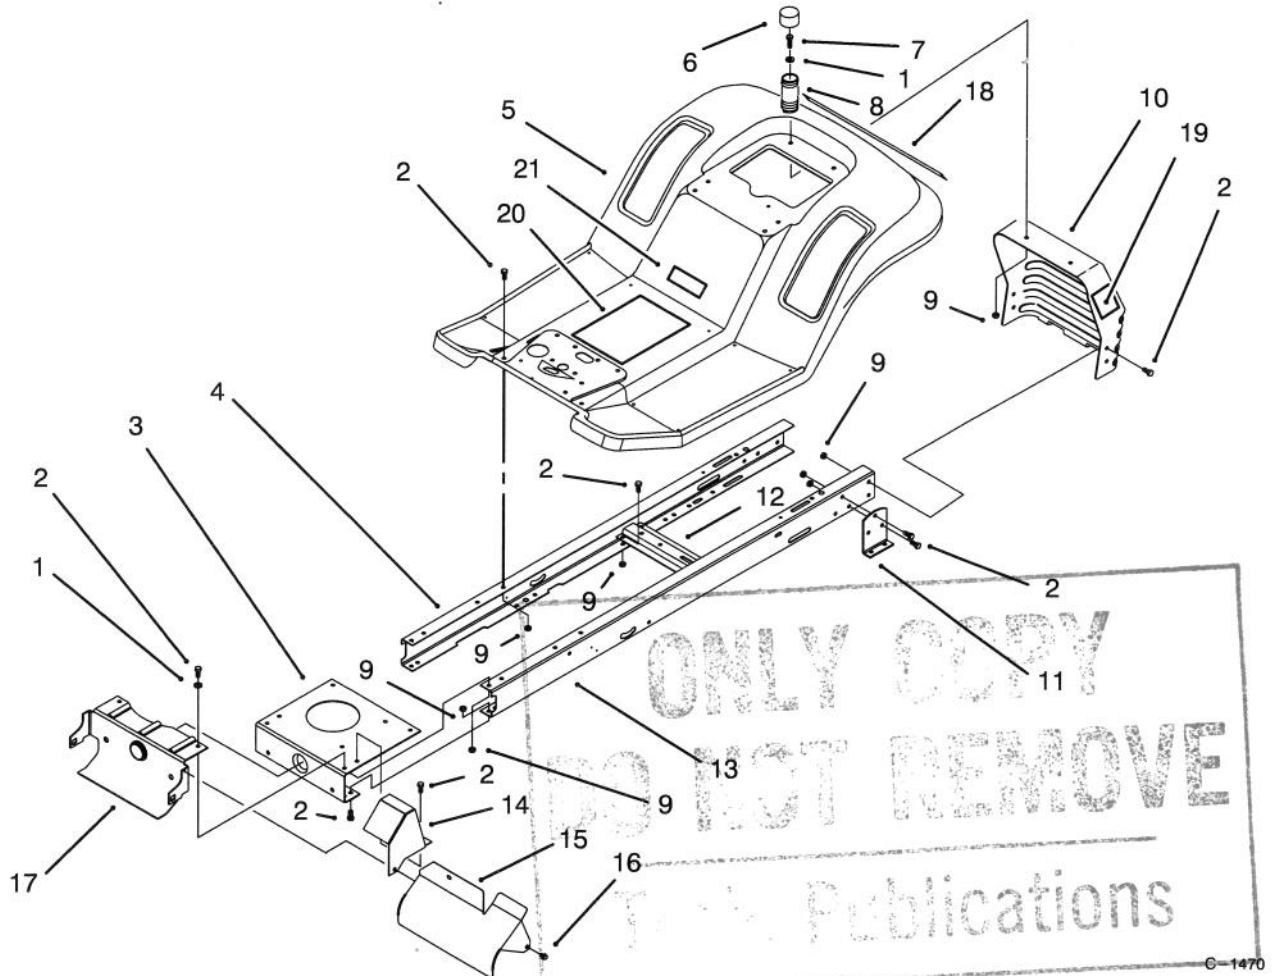

TORO

MODEL NO. 71191-490001 & UP
MODEL NO. 71213-490001 & UP

**PARTS
CATALOG**

1338HXL LAWN TRACTOR

FRAME ASSEMBLY

Ref. No.	Part No.	Description	No. Used
1	3256-23	Washer - Flat	4
2	322-3	Screw - Hex Hd. Cap	22
3	88-4630	Plate - Engine Mount	1
4	88-4650	Rail - R.H. Frame	1
5	88-3840-01	Body - Rear	1
6	701178	Cap - Protector	2
7	322-5	Screw - Hex Hd. Cap	2
8	88-6220	Spring - Compression	2
9	3296-29	Nut - Lock	24
10	88-3940	Panel - Rear Hitch	1
11	88-5260	Bracket - Transaxle Mtg.	2
12	88-4620	Bracket - Idler Pivot	1

Ref. No.	Part No.	Description	No. Used
13	88-4660	Rail - L.H. Frame	1
14	88-4960	Shield - Exhaust Pipe	1
15	88-6290	Shield - Muffler	1
16	32104-76	Screw - Thread Tapping	1
17	88-5120	Support - Front Axle	1
18	92-8789	Decal - Rear Body	1
19	92-8784	Decal - Dump Valve Hydro	1
20	92-2486	Decal - Instruction Hydro	1
21	117242	Decal - Made in USA (Model No. 71191 Only)	1