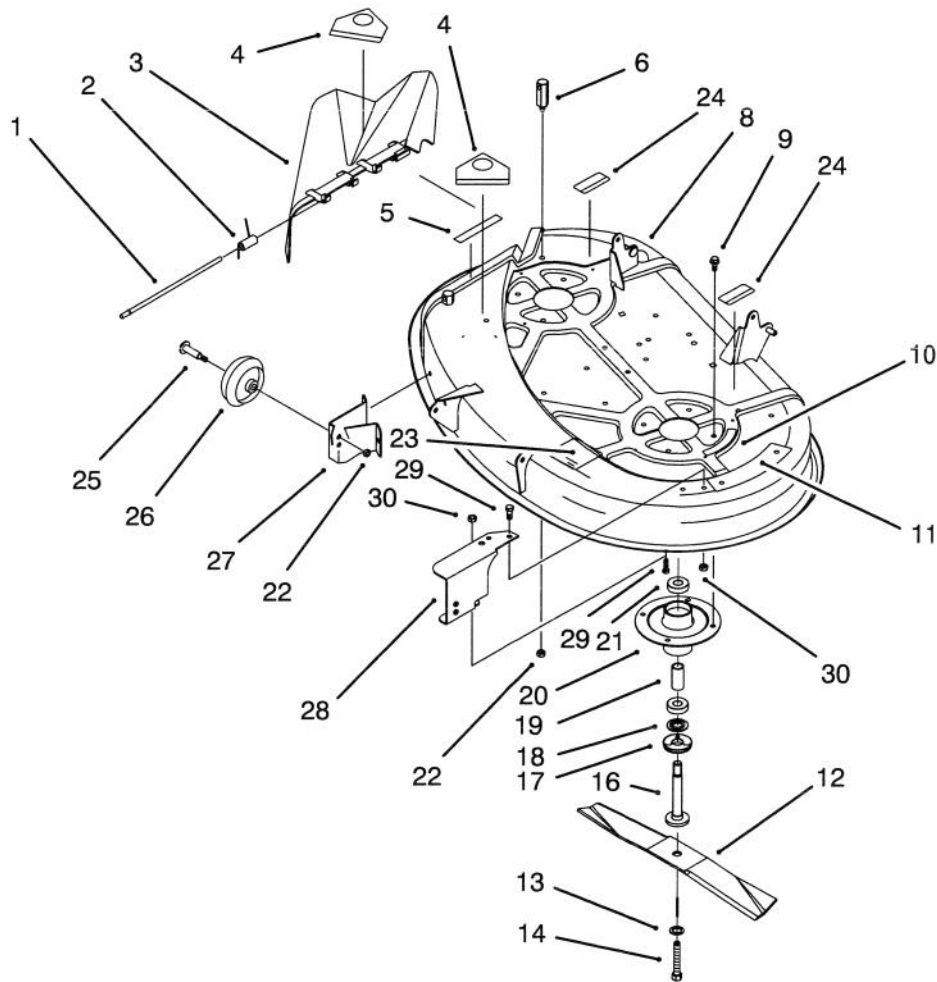

C-1346

HOUSING & SPINDLE ASSEMBLY (38" CUTTING UNIT) (MODEL NO. 71213 ONLY)

Ref. No.	Part No.	Description	No. Used
1	57-4380	Rod - Deflector Hinge	1
2	57-6950	Spring - Torsion	1
3	88-4550	Deflector - Deck	1
4	54-9220	Decal - Danger	2
5	68-3650	Decal - Deflector Danger	1
6	57-4360	Post - Rear Pivot	1
8	88-5780-01	Deck - 38"	1
9	32144-41	Screw - Taptite	8
10	68-3660	Decal - Shield Danger	1
11	79-3140	Decal - Danger	1
12	57-4700	Blade - Side Discharge	2
13	3290-465	Washer - Belleville	2
14	26-0671	Bolt - Blade	2
16	80-4341	Shaft - Spindle	2
17	80-4360	Shield - Bearing	2

Ref. No.	Part No.	Description	No. Used
18	80-4380	Spacer - Hardened	2
19	62-3661	Spacer - Bearing	2
20	88-4510	Housing - Spindle	2
21	38-7820	Bearing - Spindle	4
22	3296-39	Nut - Lock	3
23	117137	Decal - Belt Guide	1
24	55-4300	Decal - Spring Caution	2
25	56-6591	Bolt - Wheel	2
26	701756	Wheel - Deck	2
27	88-5740	Bracket - Deck Wheel R.H.	1
28	88-5750	Bracket - Deck Wheel L.H.	1
29	322-3	Screw - Hex Hd. Cap	5
30	3296-29	Nut - Lock	5