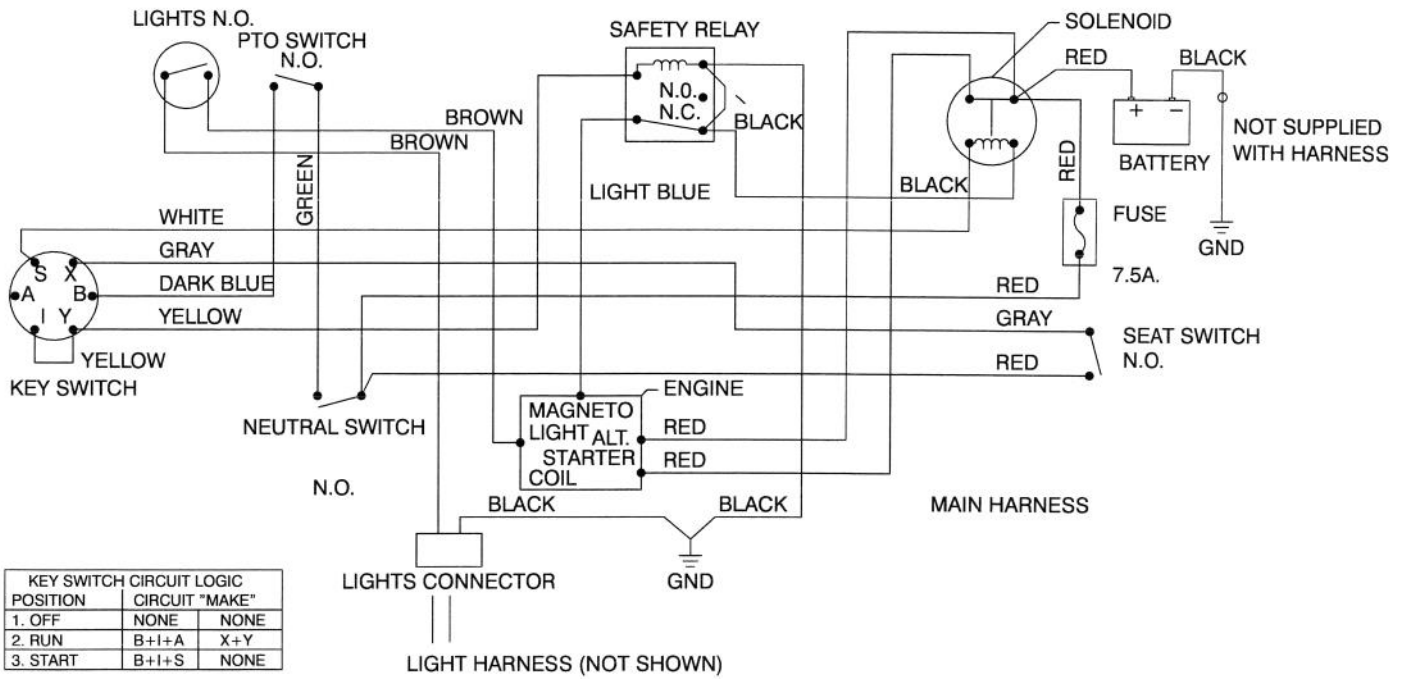

C-1799

ELECTRICAL SCHEMATIC

Ref. No.	Part No.	Description	No. Used

Ref. No.	Part No.	Description	No. Used