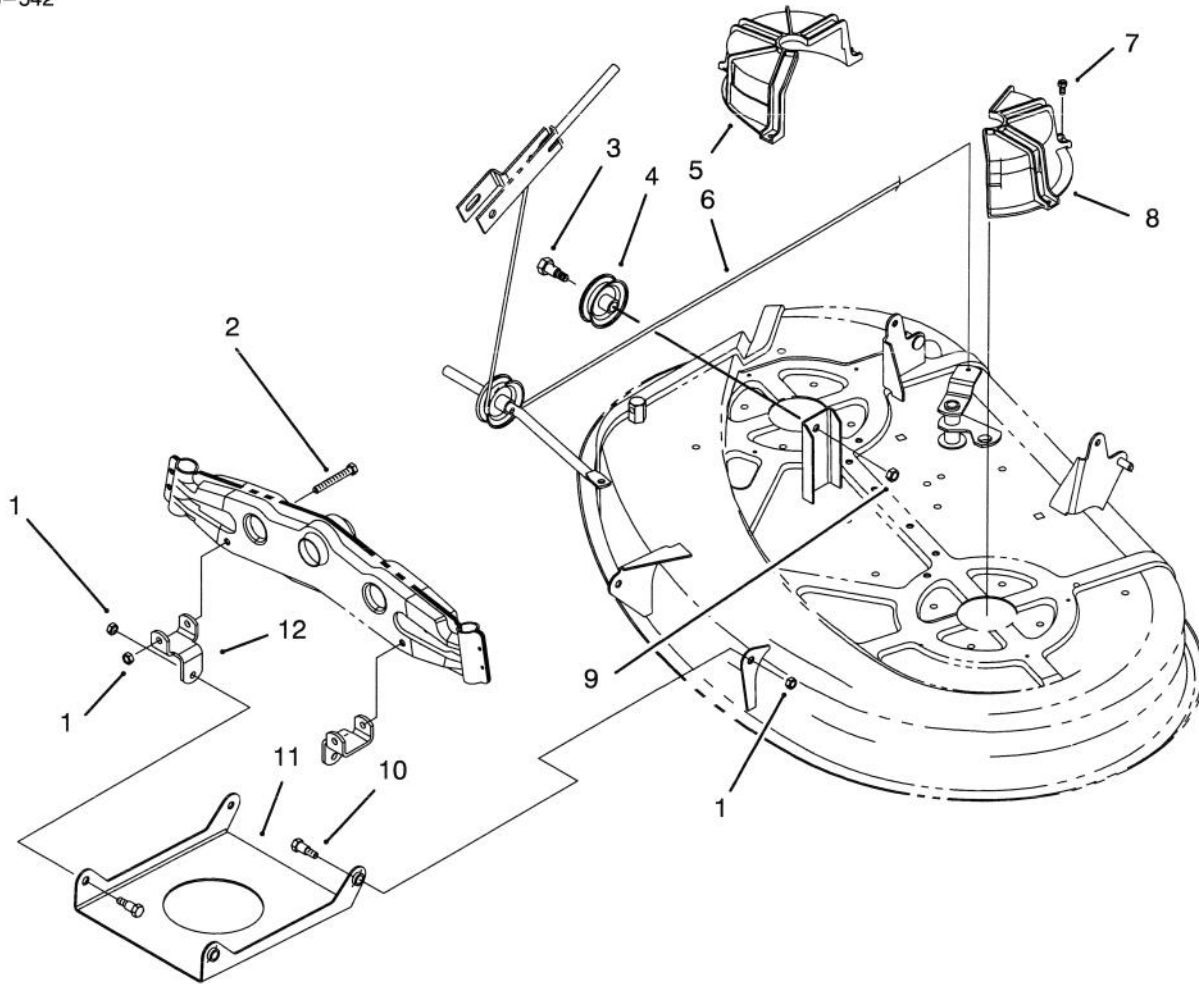

C-1348

CABLE & COVER ASSEMBLY (38" CUTTING UNIT)

Ref. No.	Part No.	Description	No. Used
1	3296-29	Nut - Lock	6
2	322-12	Screw - Hex Hd. Cap	2
3	23-0310	Bolt - Shoulder	1
4	88-4700	Pulley - Cable	1
5	88-4020	Guide - Deck Belt R.H.	1
6	88-6410	Cable - Deck Engage	1
7	32104-76	Screw - Thread Cutting	5

Ref. No.	Part No.	Description	No. Used
8	88-4030	Guide - Deck Belt L.H.	1
9	3296-39	Nut - Lock	1
10	28-0540	Bolt - Shoulder	4
11	88-4900	Pan - Front Deck Suspension	1
12	88-4640	Bracket - Deck Suspension	2