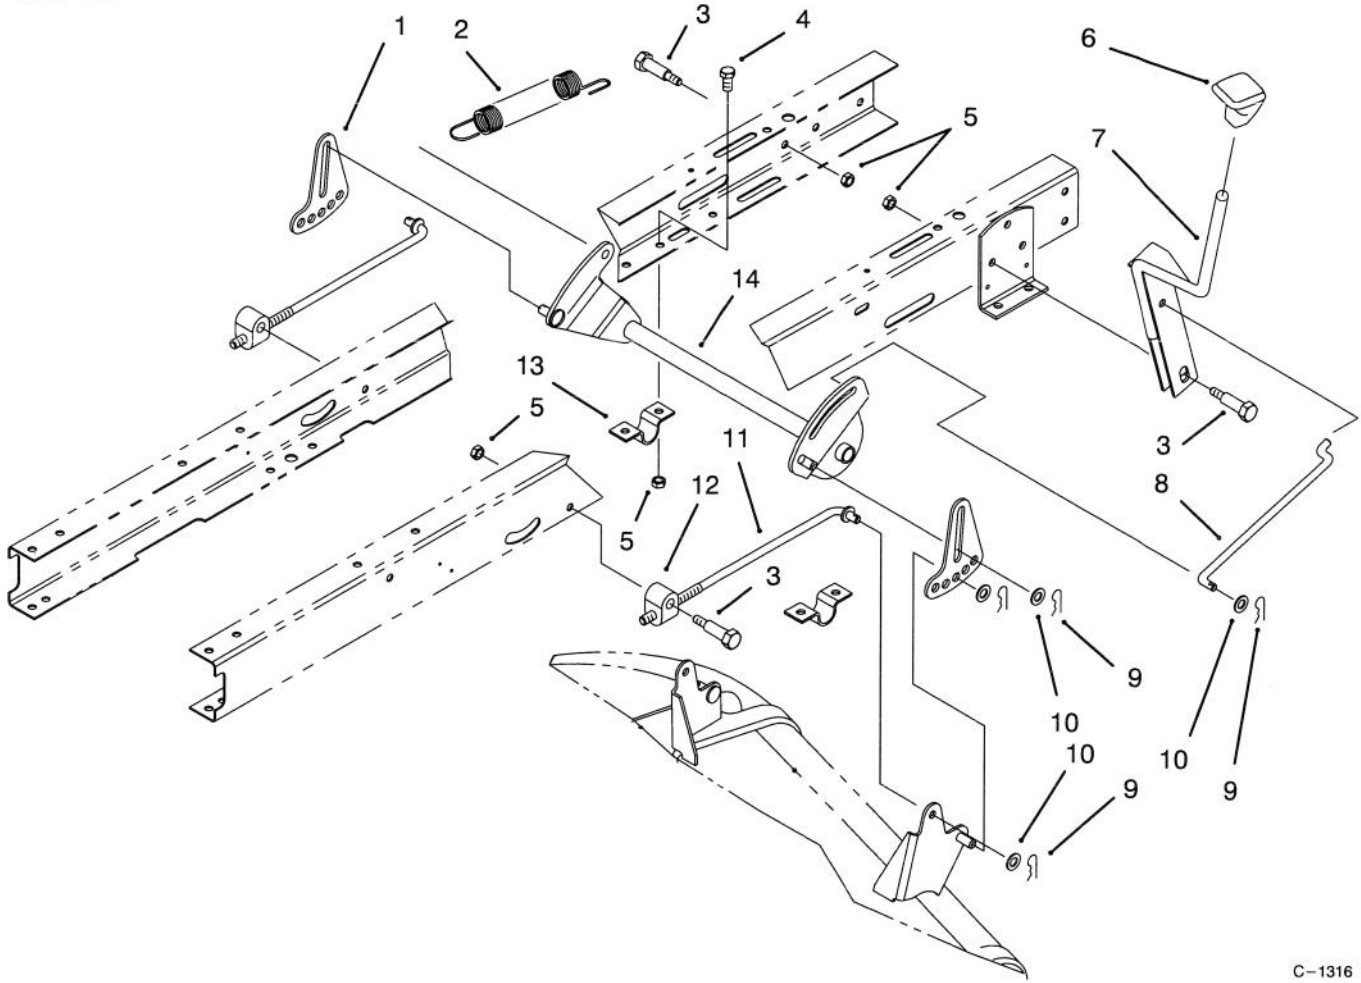

C-1316

HEIGHT OF CUT ASSEMBLY

Ref. No.	Part No.	Description	No. Used
1	88-5570	Link - Adjusting H.O.C.	2
2	88-6460	Spring - Extension	1
3	7-0030	Bolt - Shoulder	4
4	322-3	Screw - Hex Hd. Cap	4
5	3296-29	Nut - Lock	8
6	62-1292	Knob - Shift	1
7	88-5310	Lever - H.O.C.	1

Ref. No.	Part No.	Description	No. Used
8	88-5900	Link - H.O.C.	1
9	3290-307	Pin - Hair Cotter	7
10	3256-24	Washer - Flat	7
11	88-5450	Rod - Hanger Rear	2
12	88-4230	Trunnion - H.O.C. Rear	2
13	88-4730	Clamp - H.O.C. Pivot	2
14	88-5110	Pivot - H.O.C.	1