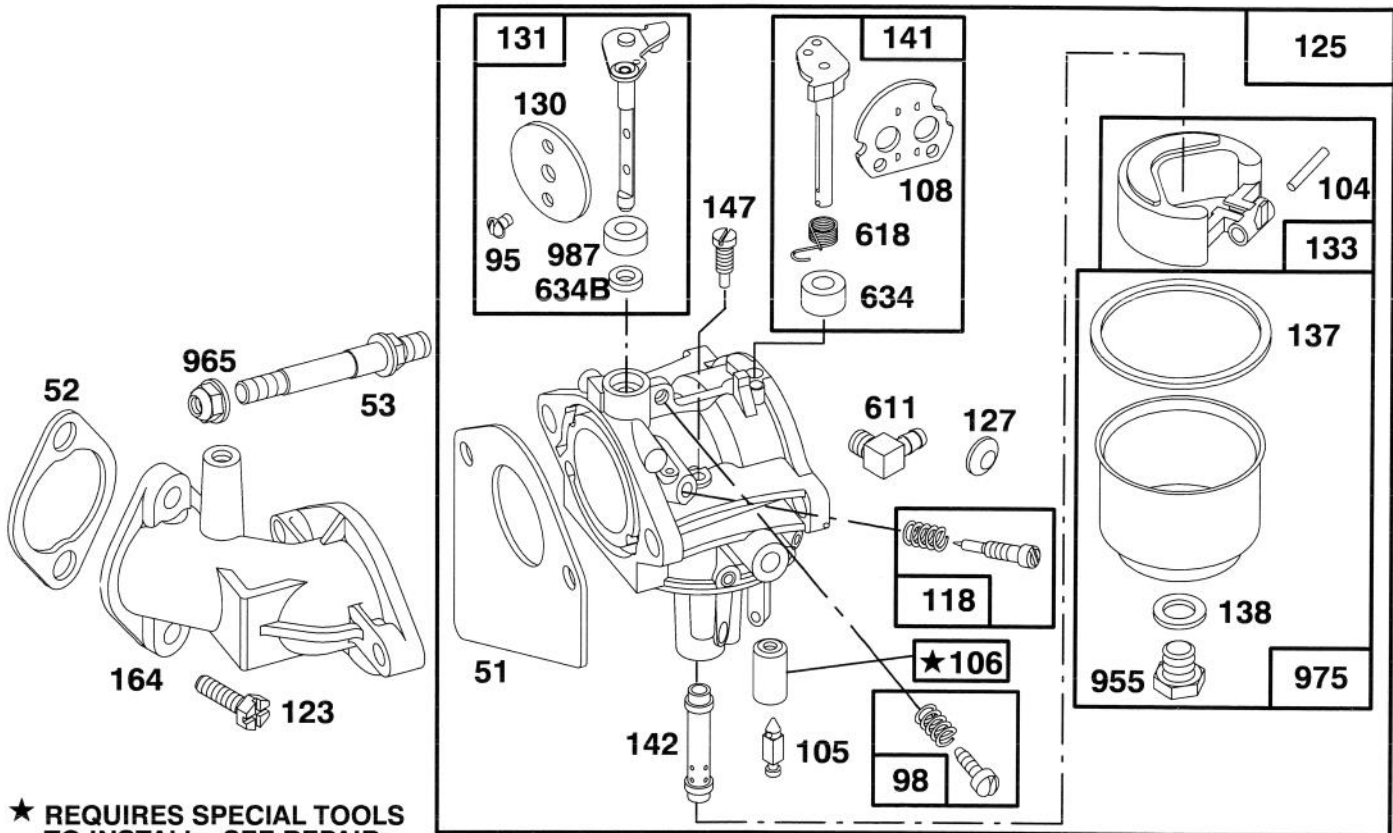

★ REQUIRES SPECIAL TOOLS TO INSTALL. SEE REPAIR INSTRUCTION MANUAL.

Assemblies include all parts shown in frames.

ENGINE BRIGGS & STRATTON MODEL 28M707-0122-01

Ref. No.	Part No.	Description	No. Used
●51	272465	Gasket—Carburetor (Carb. to Elbow)	1
★52	272554	Gasket—Carburetor (Elbow to Cylinder)	1
53	94637	Stud—Carb. Mtg.	1
●95	94098	Screw—Throttle	1
98	495800	Screw—Idle Speed	1
●104	231789	Pin—Float Hinge	1
●105	231855	Valve Assy.—Inlet Needle	1
●106	231854	Inlet Valve Seat	1
108	224540	Valve—Choke	1
118	494383	Valve—Needle	1
121	495799	Carburetor Overhaul Kit	1
123	94616	Screw—Elbow Mtg.	1
125	495706	Carburetor Assembly	1
●127		Plug—Welch (Sold in Kit Only).	1
130	224539	Valve—Throttle	1

Ref. No.	Part No.	Description	No. Used
131	494379	Shaft and Lever—Throttle	1
133	494381	Float—Carburetor	1
◆137	281165	Gasket—Float Bowl	1
◆138	281164	Washer—Float Bowl Screw	1
141	495931	Shaft and Lever—Choke	1
●142	494537	Nozzle—Carburetor	1
●147	231794	Pilot—Jet	1
164	213819	Carburetor—Elbow	1
611	494451	Fuel Inlet Tube	1
618	262803	Spring—Choke Return	1
●634	281168	Seal—Choke Shaft	1
●634B	398970	Washer—Throttle Shaft	1
955	94642	Screw—Fuel Bowl	1
965	94010	Locknut—Air Cleaner Mtg.	1
975	494378	Bowl Assy.—Carburetor	1
977	494385	Carburetor Gasket Kit	1
●987	281166	Seal—Throttle Shaft	1

◆ Included in Carburetor Gasket Set—Part No.494385.

★ Included in Gasket Set—Part No. 494241.

● Included in Carburetor Overhaul Kit—Part No. 495799.