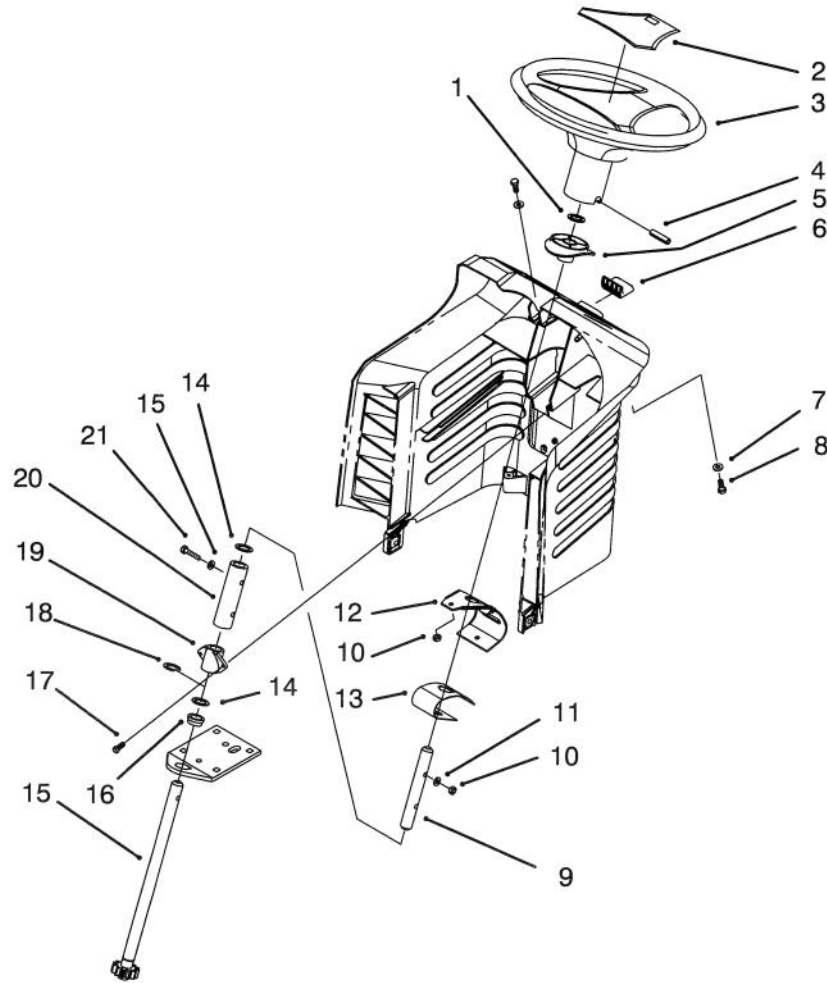

C-1344

STEERING ASSEMBLY

Ref. No.	Part No.	Description	No. Used
1	32151-81	Ring - Retaining	1
2	88-3870	Cover - Steering Wheel	1
3	88-3850	Wheel - Steering (Incl. Ref. #2)	1
4	32121-78	Pin - Roll	1
5	88-4190	Bushing - Sliding	1
6	88-4180	Button - Release	1
7	3256-22	Washer - Flat	2
8	321-4	Screw - Hex Hd. Cap	2
9	88-6300	Shaft - Steering Upper	1
10	3296-42	Nut - Lock	4

Ref. No.	Part No.	Description	No. Used
11	3-7501	Washer - Curved	4
12	88-5180	Bracket - Backup	1
13	88-4890	Spring - Leaf	1
14	3-6498	Washer - Thrust	2
15	88-6370	Shaft - Steering Short	1
16	88-5150	Bushing - Flange	1
17	27-0220	Screw - Plastite	2
18	32151-48	E-Ring	1
19	88-4210	Bushing - Stationary	1
20	88-6090	Coupling - Steering	1
21	321-9	Screw - Hex Hd. Cap	2