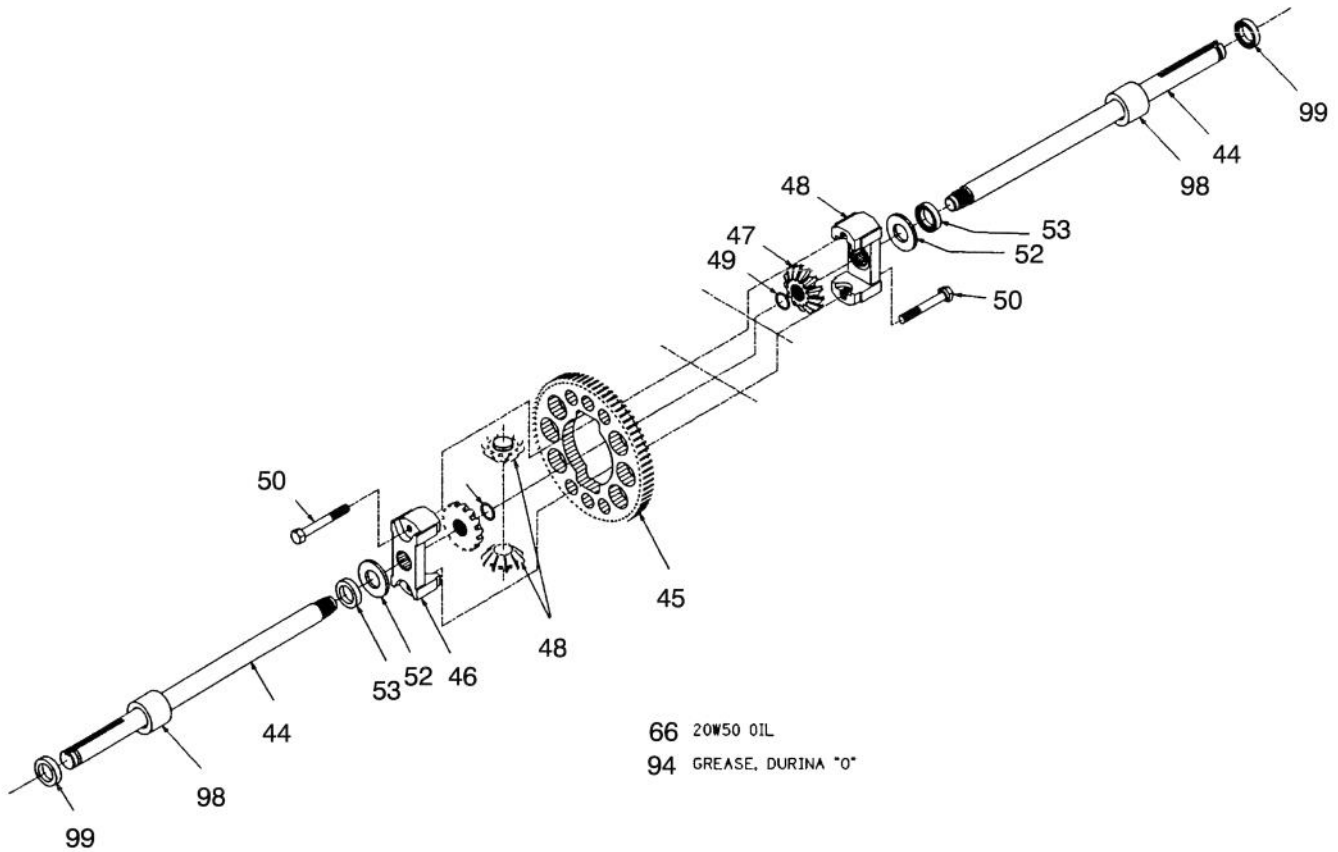

C-1355

HYDROGEAR TRANSAXLE MODEL NO. 316-0500 (Continued)

Ref. No.	Part No.	Description	No. Used
44		Shaft - Axle	2
45		Gear - Diff. 72T	1
46		Housing - Diff.	2
47		Gear - Bevel 14T	2
48		Gear - Planet 10T	2
49		Ring - Retaining	2
50		Bolt - Diff. Locking	2

Ref. No.	Part No.	Description	No. Used
52		Washer	2
53		Seal	2
66		20W50 Oil (.5675)	1
94		Grease Durina "O"	1
98		Sleeve - Bearing	2
99		Seal - Wiper	2