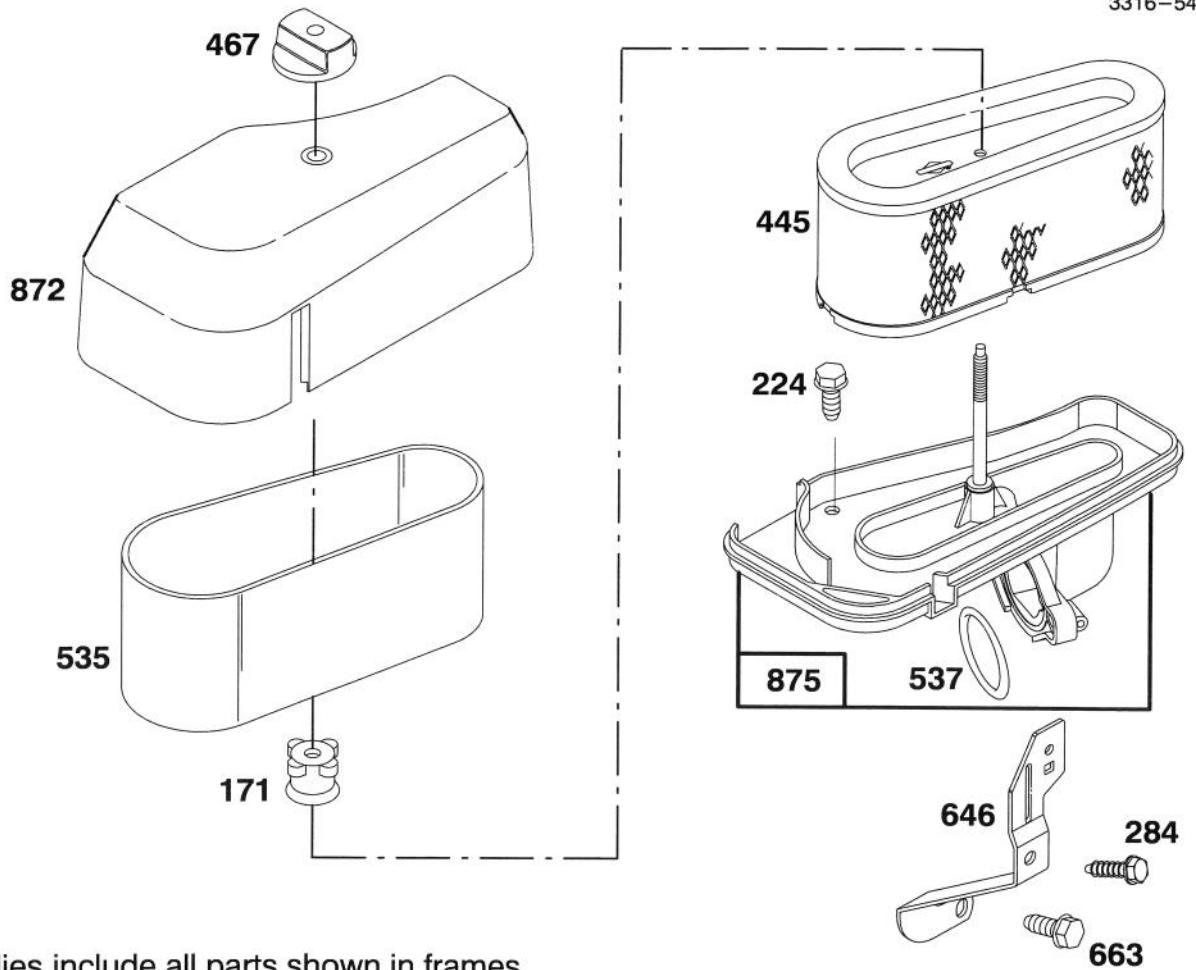

Assemblies include all parts shown in frames.

ENGINE BRIGGS & STRATTON MODEL 28M707-0122-01

Ref. No.	Part No.	Description	No. Used
171	281051	Nut—Air Cleaner Mtg.	1
224	94513	Screw—Air Cleaner Sem	1
284	94704	Screw Hex. Head	1
445	493909	Cartridge—Air Cleaner	1
467	493903	Knob—Air Cleaner	1
535	272403	Element—Air Cleaner	1

Ref. No.	Part No.	Description	No. Used
★537	281106	O-Ring—Air Cleaner	1
646	224546	Brace—Air Cleaner	1
663	94620	Screw—Hex. Hd.	1
872	281361	Cover—Air Cleaner	1
875	494237	Body—Air Cleaner	1

★ Included in Gasket Set—Part No. 494241.