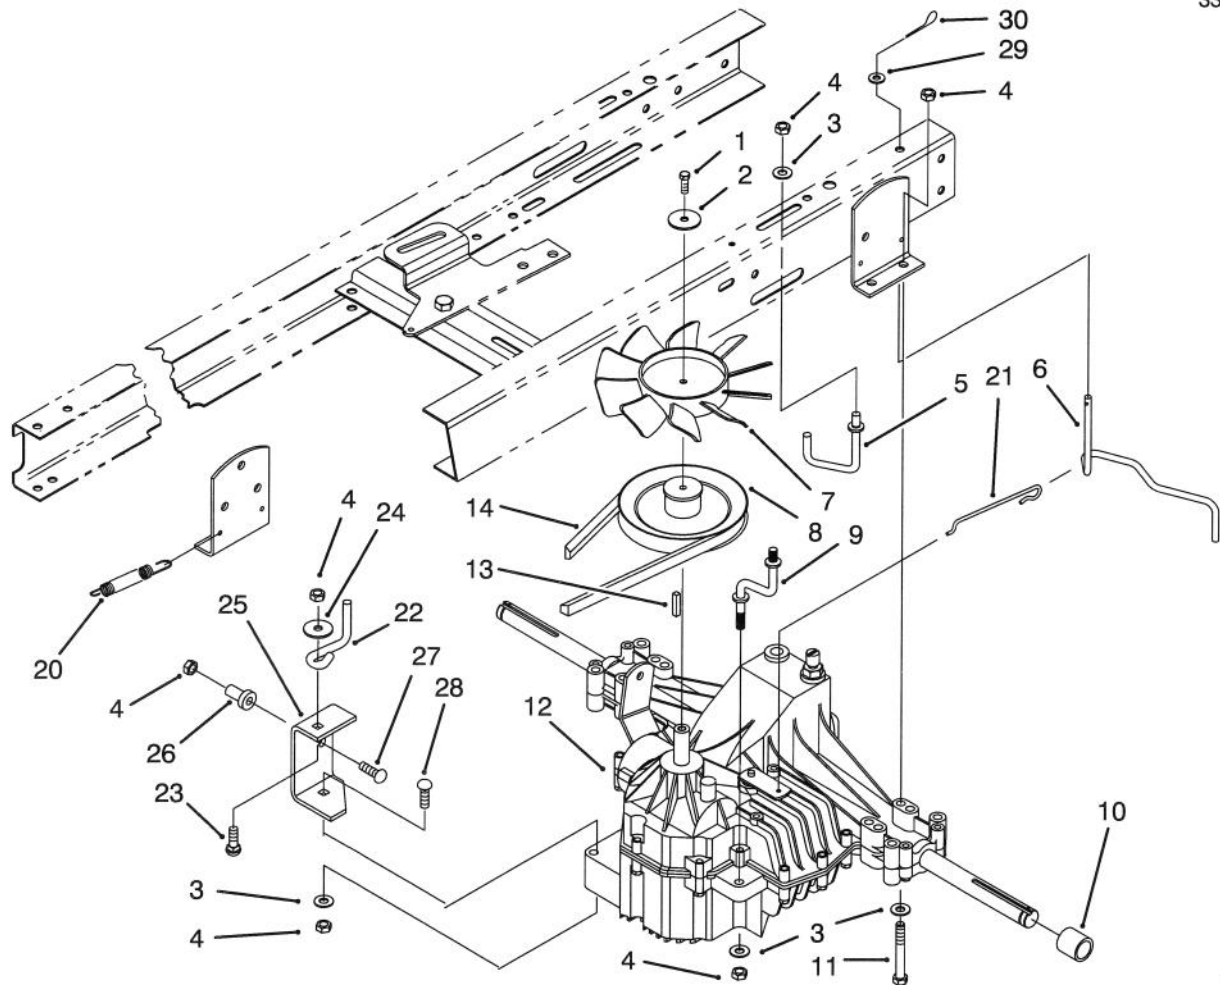

C-1825

TRANSAXLE ASSEMBLY

Ref. No.	Part No.	Description	No. Used
1	48-7620	Screw - Hex Hd. Cap	1
2	3256-58	Washer - Flat	1
3	3256-23	Washer - Flat	8
4	3296-29	Nut - Lock	10
5	88-5960	Guide - Trans. Belt L.H.	1
6	92-8857	Lever - Bypass	1
7	115271	Fan - Hydro	1
8	88-6180	Pulley - Transaxle	1
9	88-5620	Strap - Torque	1
10	88-5360	Spacer - Wheel	2
11	322-12	Screw - Hex Hd. Cap	4
12	92-8783	Transaxle	1
13	80-6090	Key - Square	1

Ref. No.	Part No.	Description	No. Used
14	88-6280	V-Belt - Transaxle	1
20	26-6701	Spring - Brake	1
21	92-8856	Wire - Bypass	1
22	88-5460	Guide - Trans. Belt	1
23	3230-2	Bolt - Carriage	1
24	5-4460	Washer - Fender	1
25	92-6013	Bracket - Speed Control	1
26	65-5080	Bushing - Flanged	1
27	3230-5	Bolt - Carriage	1
28	3230-7	Bolt - Carriage	1
29	3256-22	Washer - Flat	1
30	3290-307	Pin - Hair Cotter	1