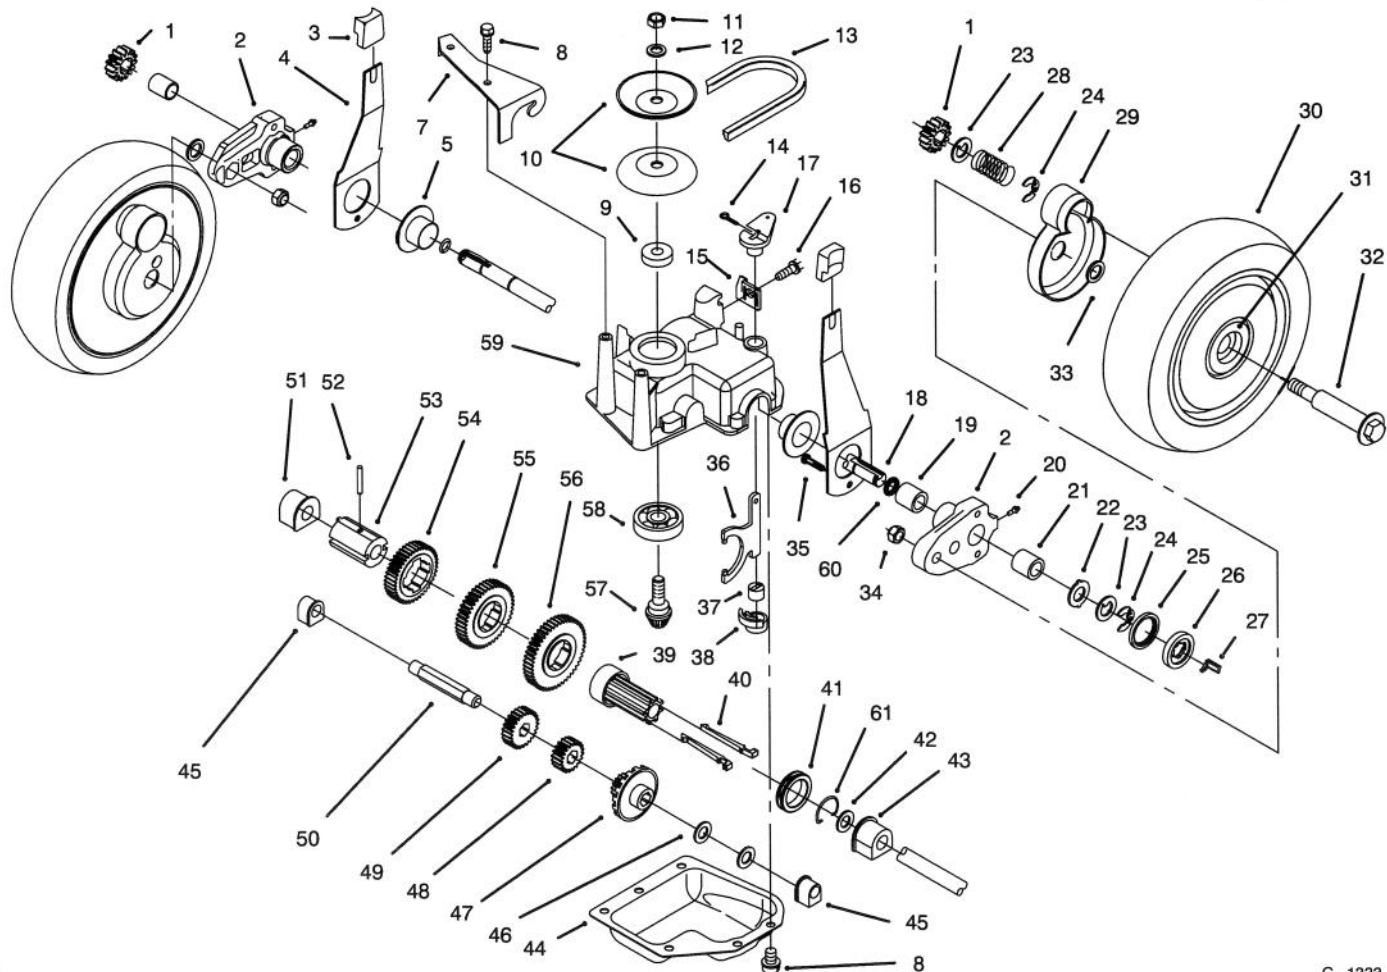

C-1333

GEAR CASE ASSEMBLY

Ref. No.	Part No.	Description	No. Used	Ref. No.	Part No.	Description	No. Used
1	65-4750	Pinion	2	26	65-4760	Washer - Clutch	2
2	63-8701-03	Pivot Arm Assembly (Incl. Ref # 19, 20, & 21)	2	27	66-6050	Key - Rocker L.H.	1
3	25-7740	Knob - Arm	2	*	66-6040	Key - Rocker R.H.	1
4	63-8721	Spring Arm Assembly	2	28	65-4720	Spring	2
5	42-3520	End Cap	2	29	74-1660	Cover - Wheel	2
7	62-4320	Bracket - Belt Guide	1	30	16-0029	Wheel - Tire & Gear Ass'y (Incl. Ref. # 31)	2
8	49-2040	Screw - Self Tapping	8	31	27-6250	Bushing - Wheel	4
9	62-6660	Spacer	1	32	27-6232	Wheel Bolt	2
10	60-8840	Pulley - Half	2	33	74-1670	Spacer - Wheel Cover	2
11	3296-5	Locknut	1	34	3296-6	Locknut	2
12	3256-24	Washer - Flat	1	35	32144-85	Screw	2
13	62-3900	V-Belt	1	36	60-8870	Yoke - Shift	1
14	3272-10	Pin - Cotter	1	37	29-9570	Bushing - Yoke	1
15	82-8780	Cable - Retainer	1	38	60-8810	Retainer - Shift Fork	1
16	32144-70	Screw - Thread Forming	1	39	76-0780	Sleeve - Shift Key	1
17	60-8821	Lever - Shift	1	40	76-0760	Key - Shift	2
18	65-4770	Shaft - Output	1	41	76-0770	Collar - Shift	1
19	70-9760	Bushing	2	42	36-4780	Washer - Thrust	1
20	302-56	Fitting - Grease	2	43	60-8770	Bushing - Output Shaft	1
21	48-2060	Needle Bearing	2	44	60-8730	Cover - Gear Case	1
22	65-4730	Thrust Washer	2	45	60-8750	Bushing - Int. Shaft	2
23	65-4740	Thrust Washer	4	46	36-4791	Washer - Thrust	2
24	65-2720	Ring - Retaining	4	47	55-3760	Gear - Pinion 15 Tooth	1
25	65-4710	Ring - Friction	2	48	55-3780	Gear - Pinion 20 Tooth	1

*Not Illustrated