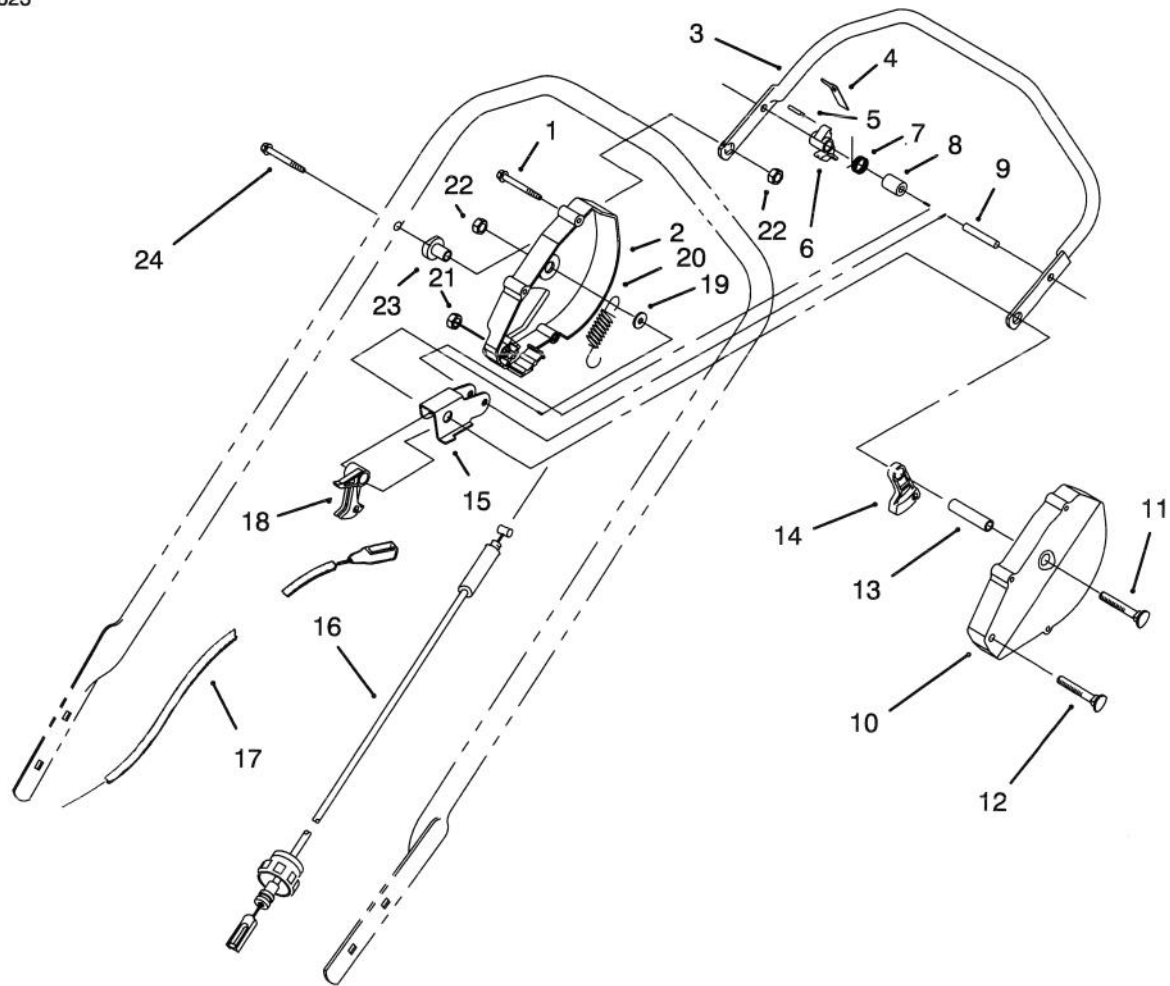

C-1429

TRACTION CONTROL ASSEMBLY

Ref. No.	Part No.	Description	No. Used
1	46-7040	Screw - Thread Forming Hex Washer Hd.	3
2	12-3429	Housing - Control R.H. (Incl Ref. # 4 & 5)	1
3	52-7430	Control Bar Assembly	1
4	52-7410	Spring - Leaf	1
5	57-6290	Pin - Insert	1
6	46-5530	Hook - Control	1
7	46-5510	Spring - Torsion	1
8	46-5550	Bushing - P.M.	1
9	32121-9	Pin - Coil	1
10	46-5460	Housing - Control L.H.	1
11	92-2261	Screw - Handle	1

Ref. No.	Part No.	Description	No. Used
12	92-2267	Screw - Handle	1
13	46-5590	Spacer	1
14	46-5520	Lever - Traction	1
15	66-0180	Rocker	1
16	46-5480	Cable - Traction	1
17	83-6600	Cable - Clutch	1
18	46-5540	Lever - Cable	1
19	66-0170	Washer - Nylon	1
20	66-0190	Spring - Detent	1
21	3296-75	Locknut	1
22	3296-74	Locknut	2
23	49-1630	Support - Spacer	1
24	92-2260	Screw - Handle	1