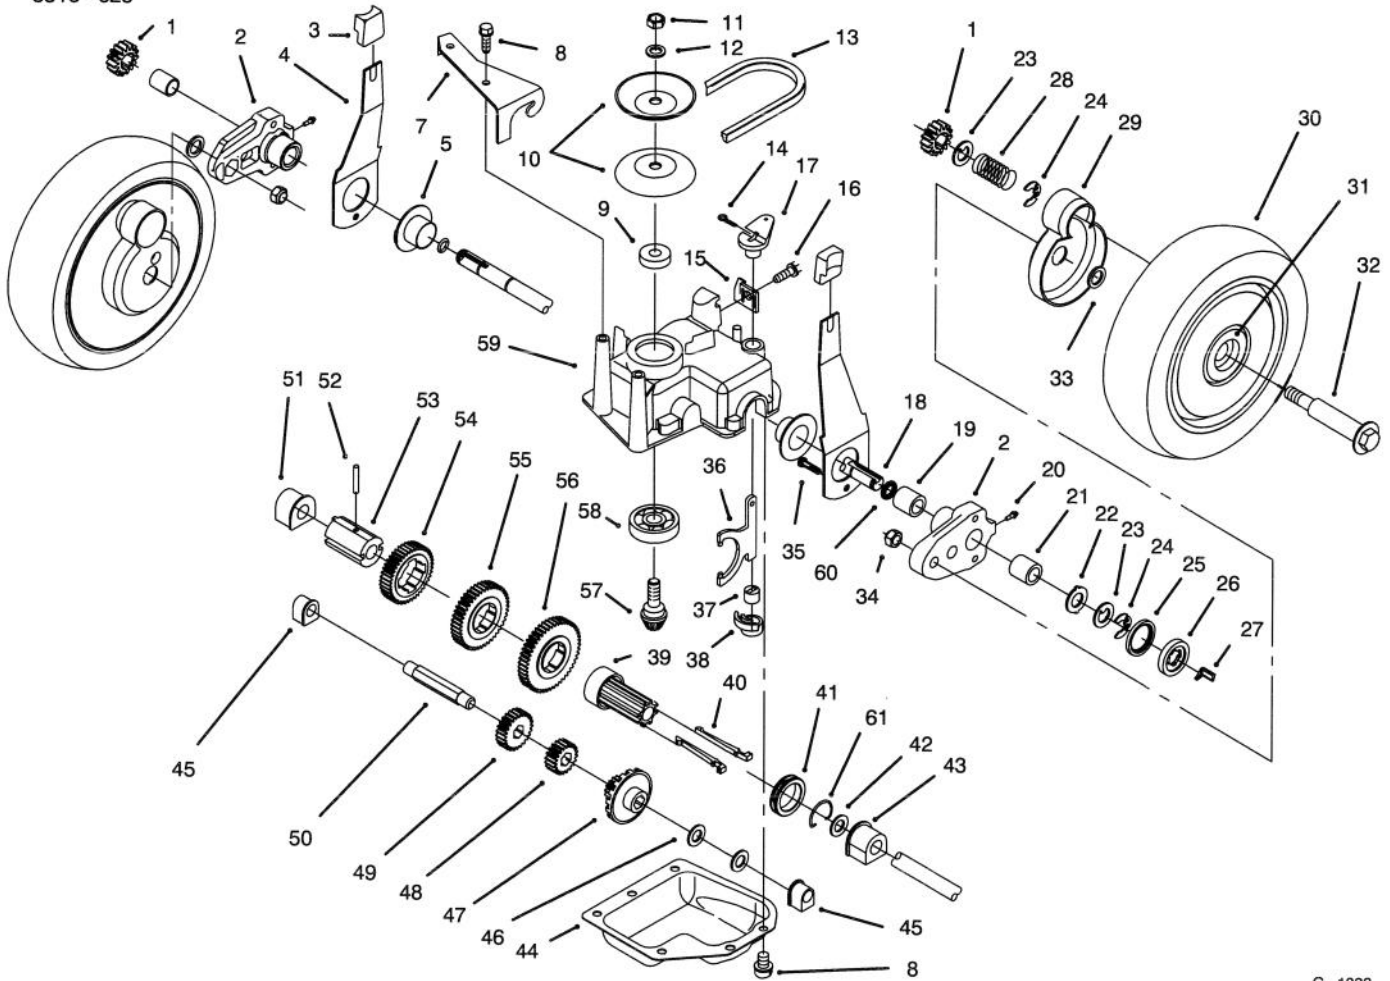

C-1333

GEAR CASE ASSEMBLY (CONTINUED)

Ref. No.	Part No.	Description	No. Used
49	55-3800	Gear - Pinion	1
50	60-8800	Shaft - Intermediate	1
51	60-8850	Bushing - Output Shaft	1
52	32121-120	Pin - Coil	1
53	60-8790	Sleeve - Gear	1
54	55-3810	Gear - 39 Tooth 3rd Gear	1
55	55-3790	Gear - 44 Tooth 2nd Gear	1

Ref. No.	Part No.	Description	No. Used
56	55-3770	Gear - 49 Tooth 1st Gear	1
57	60-8890	Pinion - Bevel	1
58	38-7820	Bearing - Ball	1
59	60-8710	Gear Case - Upper	1
60	237-153	O-Ring	2
61	65-5250	Clip - Spring	1
*	62-6673	Gear Case Assembly	1

*Not Illustrated