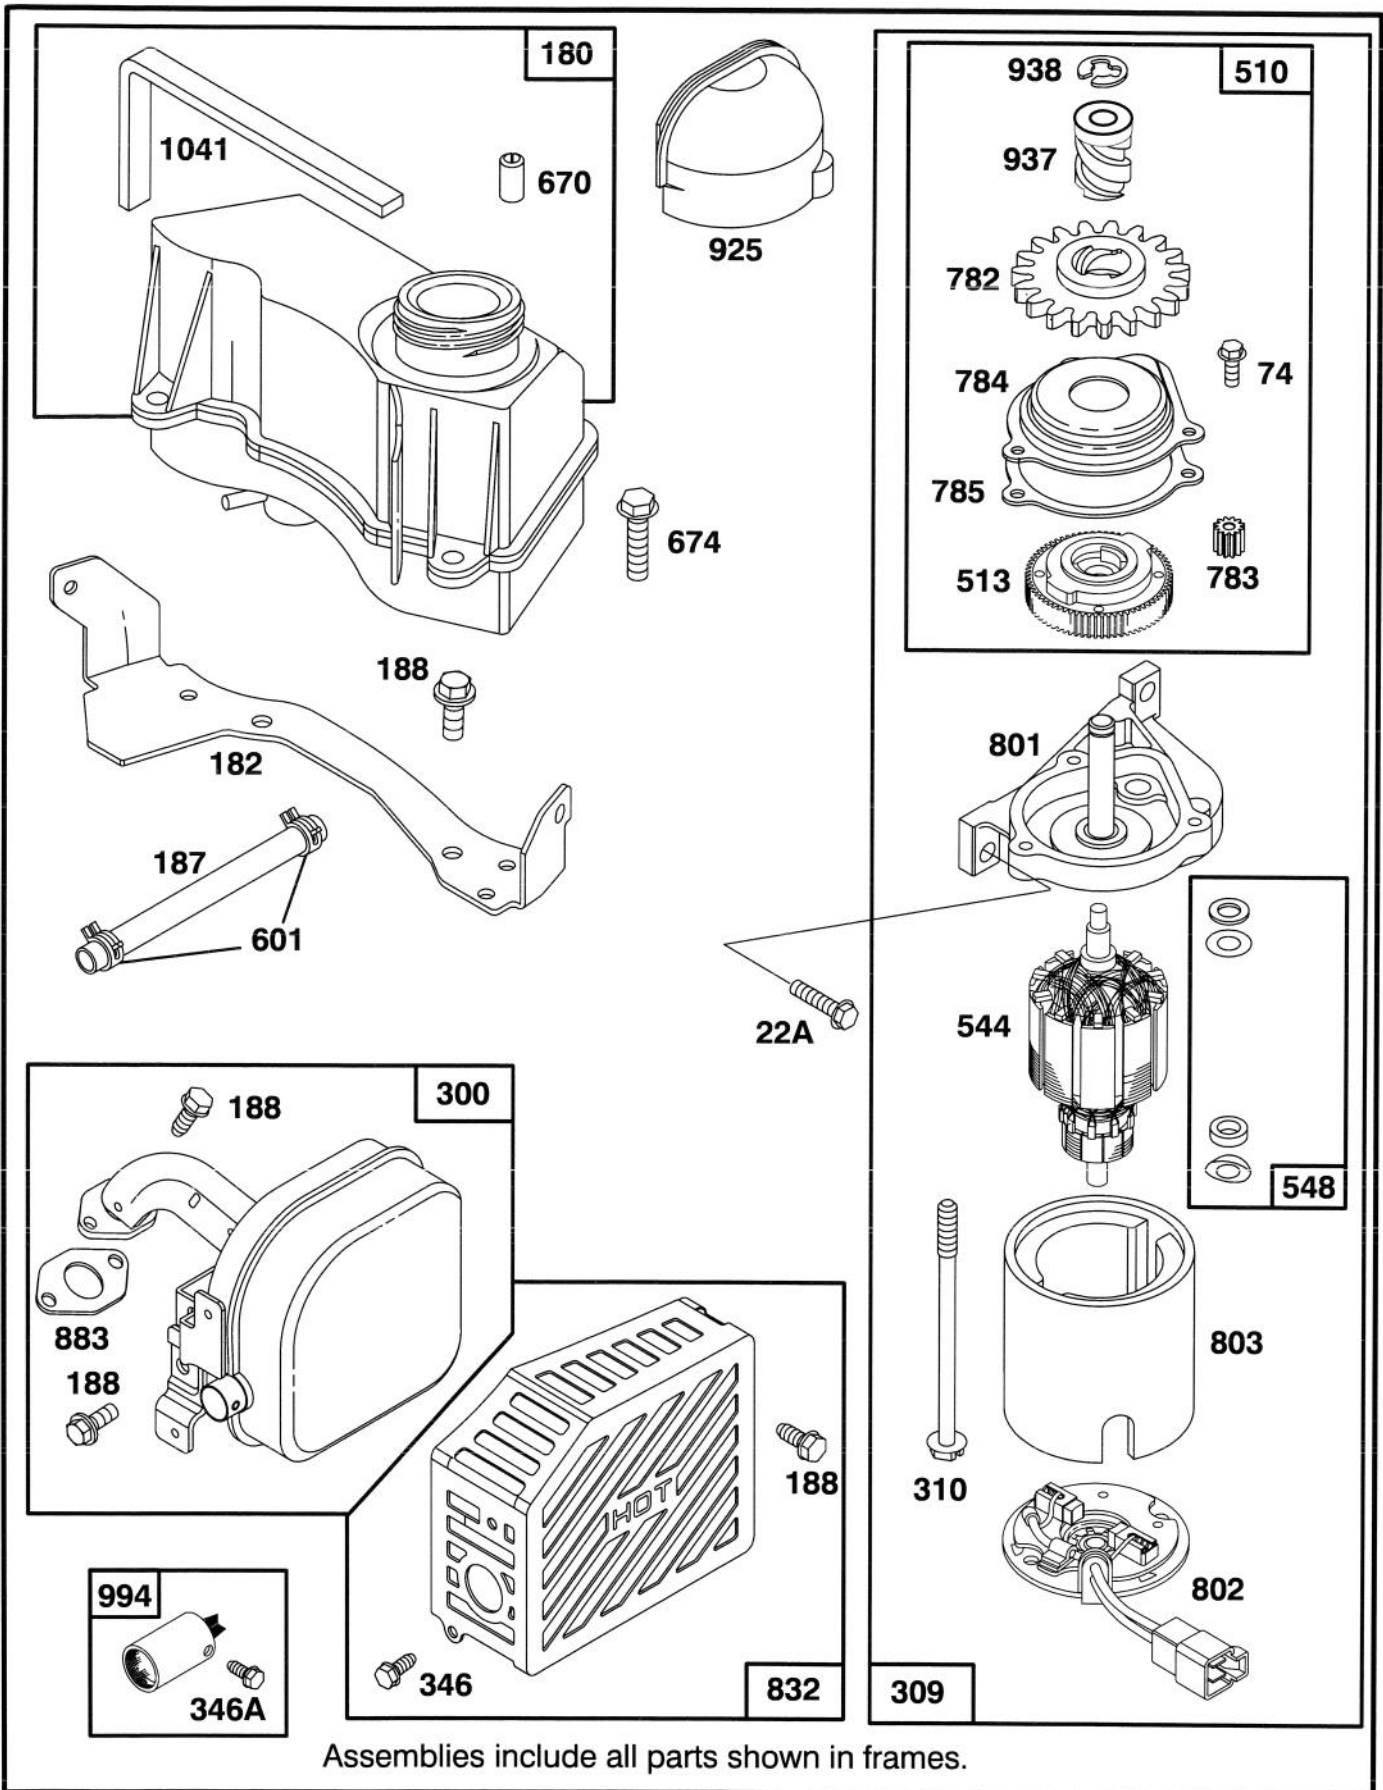

ENGINE GTS-150

Assemblies include all parts shown in frames.

ENGINE GTS-150

Ref. No.	Part No.	Description	No. Used	Ref. No.	Part No.	Description	No. Used
22A	77-8720	Screw - Carb. Mtg.	2	548	77-8740	Washer - Starter	1
74	77-8800	Screw - Sem	3	601	77-8630	Clamp - CL Pipe	2
180	77-8580	Tank Assy. - Fuel	1	670	77-9030	Spacer - Fuel Tank (Incl. 2)	1
182	77-7170	Bracket - Fuel Tank	1	674	77-8600	Screw - Tank Mtg.	2
187	77-8620	Hose - Fuel (Cut To Suit)	1	782	77-8810	Gear - Starter	1
188	77-7450	Screw - Hex. Head (Muffler guard, muffler manifold to head, connecting bracket, Tk bracket)	7	783	77-8760	Gear - Pinion	1
300	77-8640	Muffler - Exhaust	1	784	77-8780	Cover - Gear	1
309	77-8670	Motor Starter	1	785	77-8790	Gasket - Gear Cover	1
310	77-8710	Bolt - Thru	2	801	77-8680	Cap - Drive	1
346	77-8650	Screw - Self Tap (Muffler Guard)	2	802	77-8690	Cap - End	1
346A	77-9050	Screw - Arrester Mtg.	1	803	77-8700	Housing - Starter	1
510	77-8910	Drive - Starter	1	832	77-8660	Guard - Muffler	1
513	77-8770	Clutch - Starter	1	*883	77-7760	Gasket - Exhaust	1
544	77-8730	Armature Starter	1	925	77-7200	Cover - Starter	1
				937	77-8820	Drive - Starter	1
				938	77-8830	Retainer - Lock	1
				994	77-9040	Arrester - Spark	1
				*1041	77-8590	Seal - Foam	1

*Included in Gasket Set