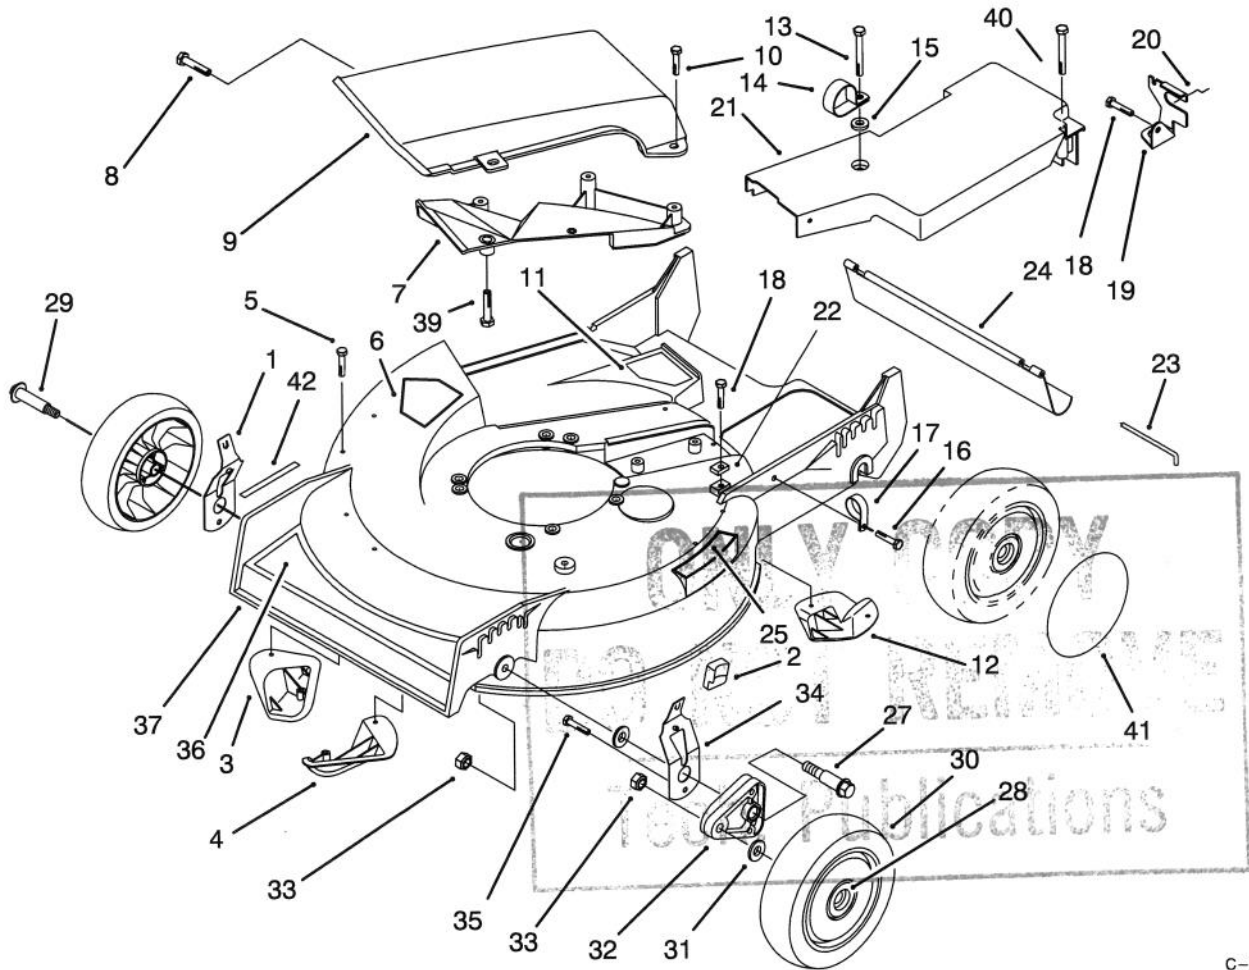

MODEL NO. 20439-490001 & UP

PARTS CATALOG

21" RECYCLER<sup>®</sup>  
Mower

C-1417

HOUSING ASSEMBLY

Ref. No.	Part No.	Description	No. Used
1	71-0561	Spring Arm Ass'y R.H.	1
2	25-7740	Knob - Arm	2
3	92-1720	Plate - Kicker Right Front	1
4	92-1730	Plate - Kicker Left Front	1
5	32144-111	Screw - Plastite	6
6	43-8480	Decal - Danger	1
7		Deflector - Recycler	1
8	46-6810	Screw & Washer Assembly	1
9	14-4069	Recycler Cover Assembly (Incl. Ref. #7 & 39)	1
10	46-6811	Screw & Washer Assembly	3
11	82-8450	Decal - Danger	1
12	92-1750	Plate - Kicker Left Rear	1
13	37-7262	Screw - Hex Hd. Tapping	1
14	2412-87	Clamp - Cable	1
15	3-5792	Washer	1

Ref. No.	Part No.	Description	No. Used
16	32144-112	Screw - Self Tapping	1
17	2412-83	R-Clamp	1
18	32144-70	Screw - Thread Forming Hex Washer Hd.	2
19	82-5680	Bracket - Traction Adj.	1
20	46-7030	Retainer - Cable	1
21	82-9910	Cover - Belt	1
22	62-3720	Clamp - Cable	1
23	33-3208	Rod - Shield	1
24	44-0580	Shield - Trailing	1
25	46-7370	Decal - Step Pad	1
27	66-0560	Screw - Shoulder	2
28	27-6250	Bushing - Wheel	4
29	27-6232	Bolt - Wheel	2
30	14-9989	Wheel & Tire Assembly (Incl Ref. #28)	2

## ENGINE ASSEMBLY

Ref. No.	Part No.	Description	No. Used	Ref. No.	Part No.	Description	No. Used
1	2210-249	Clamp - Throttle	1	5	66-0570	Guide - Belt	1
2	2210-313	Screw - Clamp	1	6	46-6811	Screw - Hex Washer Hd.	2
3	77-8991	Engine (Incl. Ref. #4 & 8)	1	7	32144-102	Screw - Thread Forming	3
4	92-3147	Decal - Recoil	1	8	92-2289	Plate - Toro	1
				9	55-3570	Gas Cap Assembly	1