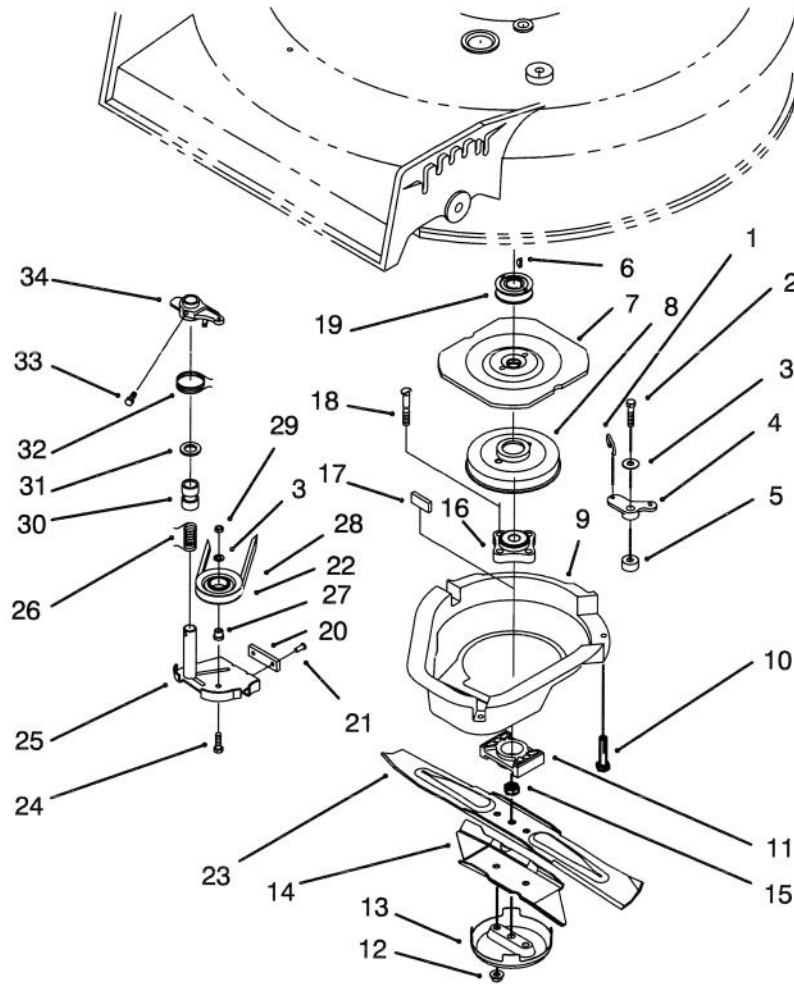

Ref. No.	Part No.	Description	No. Used
16	32144-112	Screw - Self Tapping	1
17	2412-83	R-Clamp	1
18	32144-70	Screw - Thread Forming Hex Washer Hd.	2
19	82-5680	Bracket - Traction Adj.	1
20	46-7030	Retainer - Cable	1
21	82-9910	Cover - Belt	1
22	62-3720	Clamp - Cable	1
23	33-3208	Rod - Shield	1
24	44-0580	Shield - Trailing	1
25	46-7370	Decal - Step Pad	1
27	66-0560	Screw - Shoulder	2
28	27-6250	Bushing - Wheel	4
29	27-6232	Bolt - Wheel	2
30	14-9989	Wheel & Tire Assembly (Incl Ref. #28)	2

## HOUSING ASSEMBLY (CONTINUED)

Ref. No.	Part No.	Description	No. Used
31	40-1940	Washer - Wheel Bolt	4
32	66-0580-03	Arm - Pivot	2
33	3296-6	Nut - Lock	4
34	71-0571	Spring Arm Assembly L.H.	1
35	32144-85	Screw - Thread Forming	2
36	92-2281	Decal - Deck	1
37	16-1589	Housing Assembly (Incl. Ref. #3-6, 8, 11, 12, & 42, Pg. 1) (Incl. Ref. #5-6, Pg. 3)	1

## ENGINE ASSEMBLY

Ref. No.	Part No.	Description	No. Used	Ref. No.	Part No.	Description	No. Used
1	2210-249	Clamp - Throttle	1	5	66-0570	Guide - Belt	1
2	2210-313	Screw - Clamp	1	6	46-6811	Screw - Hex Washer Hd.	2
3	77-8991	Engine (Incl. Ref. #4 & 8)	1	7	32144-102	Screw - Thread Forming	3
4	92-3147	Decal - Recoil	1	8	92-2289	Plate - Toro	1
				9	55-3570	Gas Cap Assembly	1

## BLADE BRAKE CLUTCH ASSEMBLY

Ref. No.	Part No.	Description	No. Used
1	49-2810	Link - Control	1
2	32104-107	Screw - Self Tap Hex Hd.	1
3	3256-23	Washer - Plain	2
4	49-7960	Bell Crank	1
5	49-7950	Sleeve - Bell Crank	1
6	3257-17	Key - Woodruff	1
7	56-6160	Flywheel	1
8	56-6170	Drum - Brake	1
9	46-5690	Shield	1
10	46-6811	Screw - Thread Forming Hex Washer Hd.	3
11	62-4280	Spacer - Blade	1
12	54-9190	Locknut	2
13	80-2770	Cup - Anti-Scalp	1
14	91-2255	Stiffener - Blade	1
15	3296-33	Locknut	1
16	42-6890	Hub Assembly	1
17	52-3480	Dampener - Vibration	2