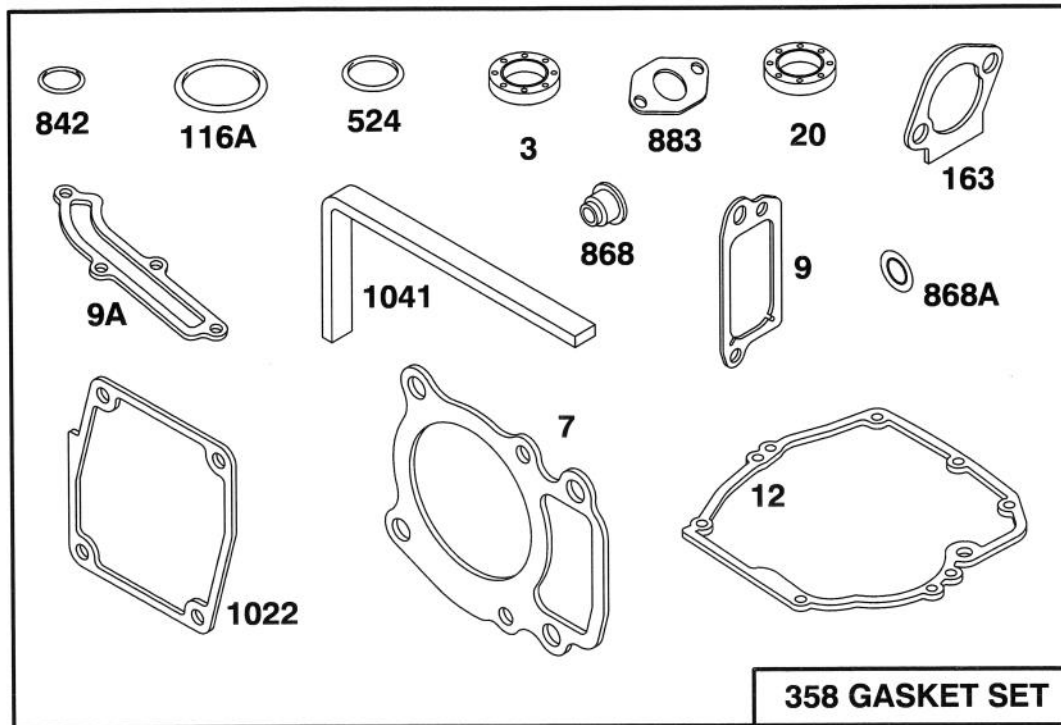

Assemblies include all parts shown in frames.

ENGINE GTS-150

Ref. No.	Part No.	Description	No. Used	Ref. No.	Part No.	Description	No. Used
3	77-9060	Seal - Oil	1	524	77-7270	Seal - Intake Elbow	1
7	77-7740	Gasket - Cylinder Head	1	842	77-7300	Seal - O Ring	1
9	77-7440	Gasket - Valve Cover	1	868	77-7890	Seal Assy. - Valve	1
9A	77-7410	Gasket - Breather	1	868A	77-7900	Gasket - Valve	1
12	77-7550	Gasket - Engine Base	1	883	77-7760	Gasket - Exhaust	1
20	77-7570	Seal - Oil	1	1022	77-7320	Gasket - Rocker Cover	1
116A	77-7660	Seal - O Ring	1	1041	77-8590	Seal - Foam	1
163	77-7960	Gasket - Air Cleaner	1			GTS150 Key/BBC Engine	1
358	77-8900	Gasket Set	1		77-9000	High Altitude Jet	1