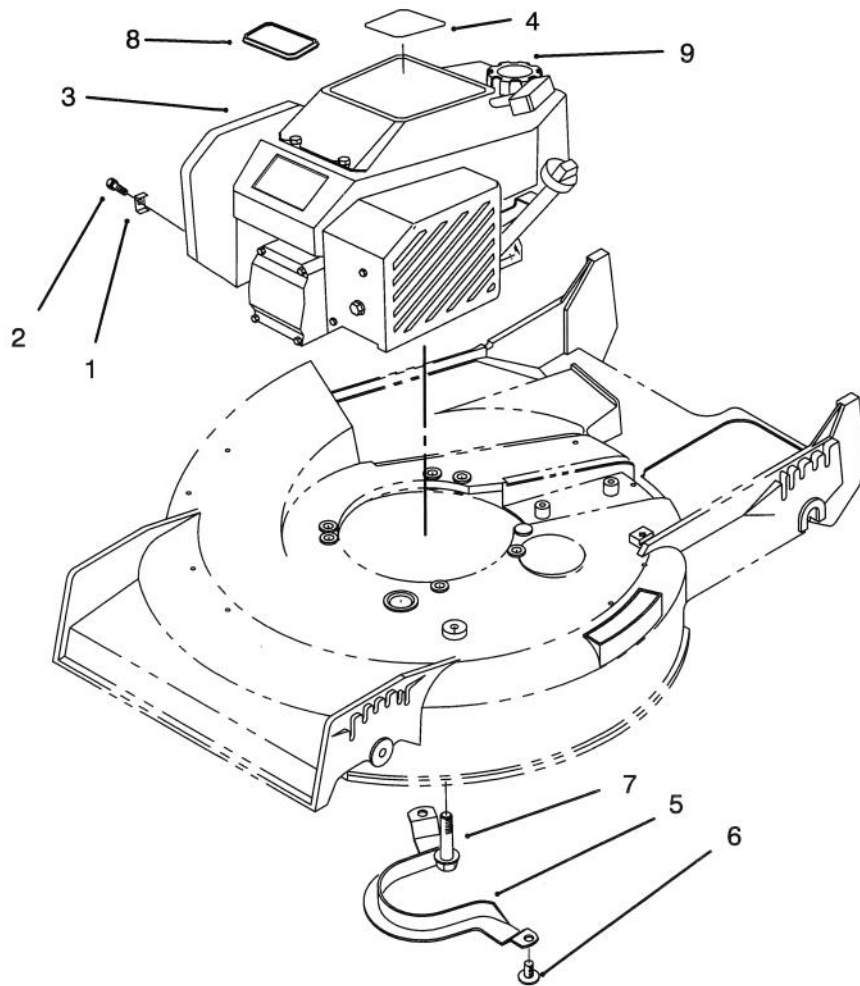

C-1332

ENGINE ASSEMBLY

Ref. No.	Part No.	Description	No. Used	Ref. No.	Part No.	Description	No. Used
1	2210-249	Clamp - Throttle	1	5	66-0570	Guide - Belt	1
2	2210-313	Screw - Clamp	1	6	46-6811	Screw - Hex Washer Hd.	2
3	77-8991	Engine (Incl. Ref. #4 & 8)	1	7	32144-102	Screw - Thread Forming	3
4	92-3147	Decal - Recoil	1	8	92-2289	Plate - Toro	1
				9	55-3570	Gas Cap Assembly	1