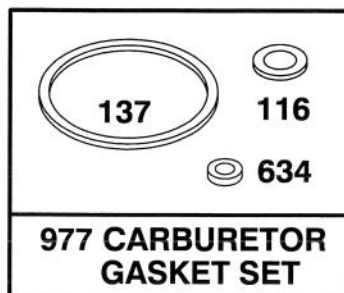

Assemblies include all parts shown in frames.

ENGINE GTS-150

Ref. No.	Part No.	Description	No. Used
104	77-8180	Pin - Float Hinge	1
116	77-8210	Washer - Fuel Bowl	1
117	77-8060	Jet - Needle Valve	1
118	77-8230	Valve & Kit - Needle	1
121	77-8920	Overhaul Kit - Carburetor	1
122	77-7820	Adapter Assy.	1
127	77-8100	Plug - Welch	1

Ref. No.	Part No.	Description	No. Used
134	77-8110	Valve - Float (Includes Seat)	1
137	77-8200	Gasket - Fuel Bowl	1
634	77-8150	Washer - Seal	2
977	77-8930	Gasket Set - Carburetor	1
1039	77-7250	Limiter - Float	1