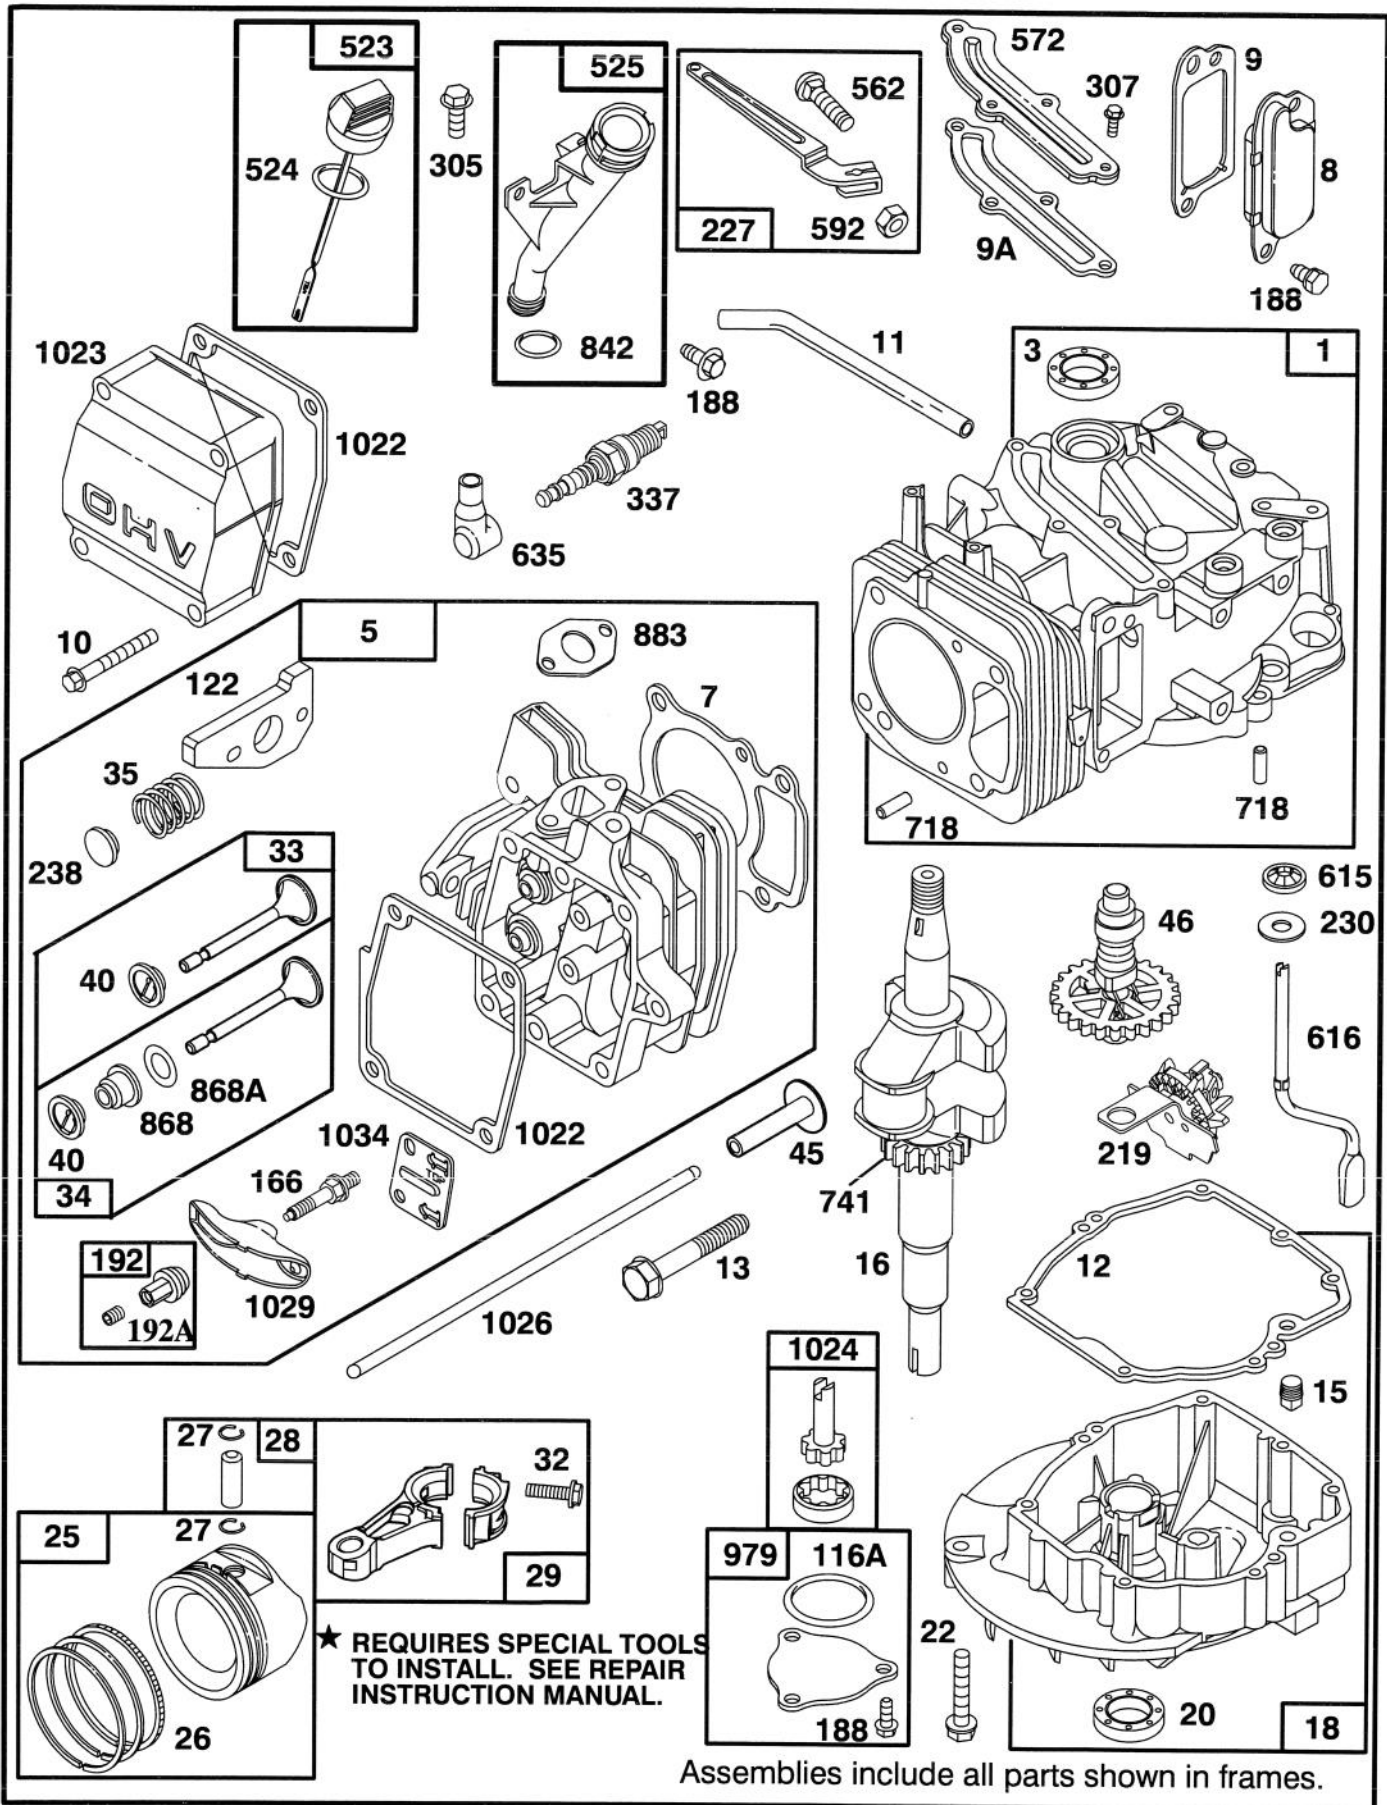

ENGINE GTS-150

ENGINE GTS-150

Ref. No.	Part No.	Description	No. Used	Ref. No.	Part No.	Description	No. Used
1	77-7590	Cylinder Assy.	1	192	77-7910	Nut - Hex Special	2
*3	77-9060	Seal - Oil	1	192A	77-9090	Screw - Set	1
5	77-7730	Head - Cylinder	1	219	77-7500	Gear - Governor	1
*7	77-7740	Gasket - Cylinder Head	1	227	77-7370	Lever - Governor	1
8	77-7430	Breather Valve	1	230	77-7470	Washer - Thrust	1
*9	77-7440	Gasket - Valve Cover	1	238	77-7800	Cap - Valve	2
*9A	77-7410	Gasket - Breather	1	305	77-8310	Screw - Hex. Head	2
10	77-7360	Screw - Hex. Head (valve cover)	4	307	77-7420	Screw - Sem (Breather Cover)	4
11	77-7350	Tube - Breather	1	337	77-7330	Plug - Spark	1
*12	77-7550	Gasket - Engine Base	1	523	77-7260	Dipstick - Oil	1
13	77-7630	Screw - Cylinder Head	4	*524	77-7270	Seal - Intake Elbow	1
15	77-7580	Plug - Oil Drain	1	525	77-7290	Tube - Oil Filler	1
16	77-7510	Crankshaft	1	562	77-7380	Bolt - Governor Lever	1
		Note: Order Part No. 77-7540		572	77-7400	Baffle - Cylinder	1
		For Timing Gear Key		592	77-7390	Nut - Hex.	1
18	77-7560	Base - Engine	1	615	77-7480	Fastener	1
*20	77-7570	Seal - Oil	1	616	77-7460	Crank - Governor	1
22	77-9070	Screw - Engine Base	1	635	77-7340	Elbow - Spark Plug	1
		Note: Order Part No. 77-9080		718	77-7600	Dowel - Sleeve	2
		For Hole Nearest Breather		741	77-7530	Gear - Timing	1
25	77-7690	Piston Assy. (Std.)	1	*842	77-7300	Seal - O Ring	1
26	77-7700	Ring Set (Std.)	1	*868	77-7890	Seal Assy. - Valve	1
27	77-7710	Lock - Piston Pin	2	*868A	77-7900	Gasket - Valve	1
28	77-7720	Pin - Piston (STD)	1	*883	77-7760	Gasket - Exhaust	1
29	77-7670	Rod - Connecting	1	979	77-7650	Cover - Oil Pump	1
32	77-7680	Screw - Connecting Rod	2	*1022	77-7320	Gasket - Rocker Cover	1
33	77-7860	Valve - Exhaust	1	1023	77-7060	Cover - Valve	1
34	77-7880	Valve - Intake	1	1024	77-7640	Pump - Oil	1
35	77-7810	Spring - Valve	2	1026	77-7620	Rod - Push	2
40	77-7870	Retainer - Spring	2	1029	77-7790	Arm - VLV Rocker	2
45	77-7610	Tappet - Valve	2	1034	77-7770	Guide - Push Rod	1
46	77-7490	Gear - Cam	1		77-9280	Short Block	
*116A	77-7660	Seal - O Ring	1			(Incl. Ref. #1, 7, 9, 9A,, 16,18, 25, 28, 29, 45, 46, 122, 219, 230, 615, 616, 883, 979, 1022, & 1024 pg. 10)	1
†122	77-7820	Adapter Assy.	1			(Incl. Ref. #163 pg.12)	
166	77-7780	Stud - Rocker Arm	2				
188	77-7450	Screw - Sem (Breather Mounting, pump cover)	5				

*Included in Gasket Set

†Included in Carburetor Overhaul Kit