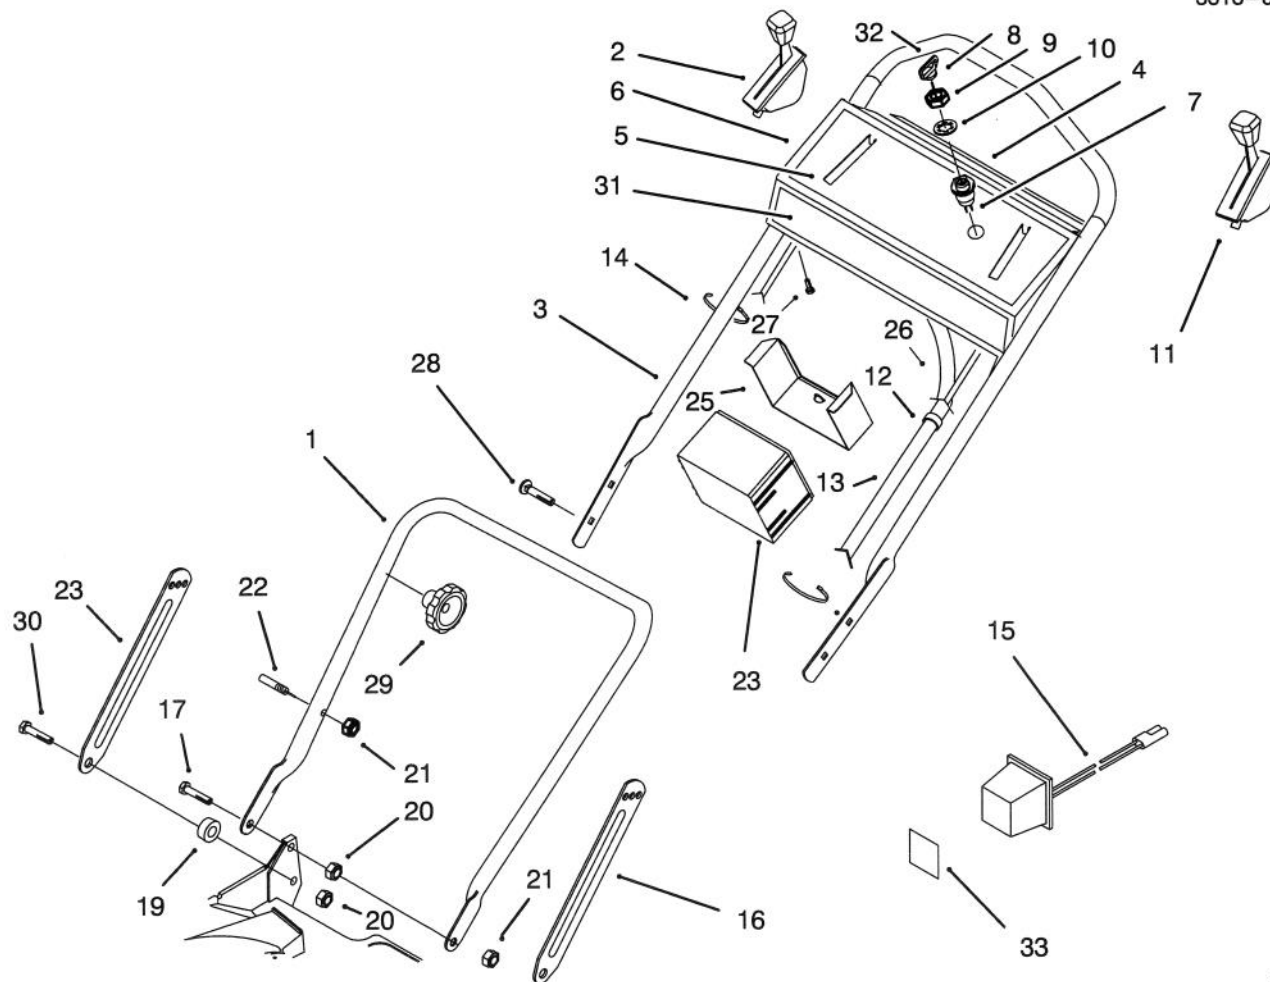

C-1428

HANDLE ASSEMBLY

Ref. No.	Part No.	Description	No. Used
1	82-5531	Handle - Lower	1
2	76-2712	Control - Ground Speed	
3	92-2277	Handle - Upper	1
4	63-9060	Decal - Danger	1
5	92-8657	Decal - Instructions	1
6	16-1659	Panel - Control (Incl. Ref. #4, 5, & 31)	1
7	46-5780	Switch - Starter	1
8	63-8360	Key - Ignition	1
9	218-461	Nut - Hex	1
10	3254-5	Washer - Lock	1
11	71-8391	Control - Throttle (Bend Type #5) (Sheath Lg. 62 3/4") (Wire Lg. 2 1/16")	1
12	2412-50	Clip - Convoluted Tubing	3
13	46-6440	Cover - Control Cables	1
14	3290-378	Tie - Cable	5

Ref. No.	Part No.	Description	No. Used
15	92-1743	Charger - Battery	1
16	84-8361	Latch - Handle L.H.	1
17	27-7211	Screw - Shoulder	2
18	27-7210	Screw - Shoulder	2
19	3-3287	Spacer - Handle Latch	2
20	3296-72	Nut - Lock	3
21	3296-47	Nut - Lock	3
†22	49-2750	Pin - Handle	2
23	55-7520	Battery Assembly	1
25	55-8180	Retainer - Battery	1
26	80-4790	Harness - Wire	1
27	32144-115	Screw - Self Tap Slotted	4
28	92-2260	Screw - Handle	2
29	19-4050	Knob - Handle Release	2
30	84-8401	Latch - Handle R.H.	1
31	92-3146	Decal - Front Panel	1
32	92-4086	Grip - Foam	1
33	92-1709	Decal - Charger	1

†Service Replacement Part