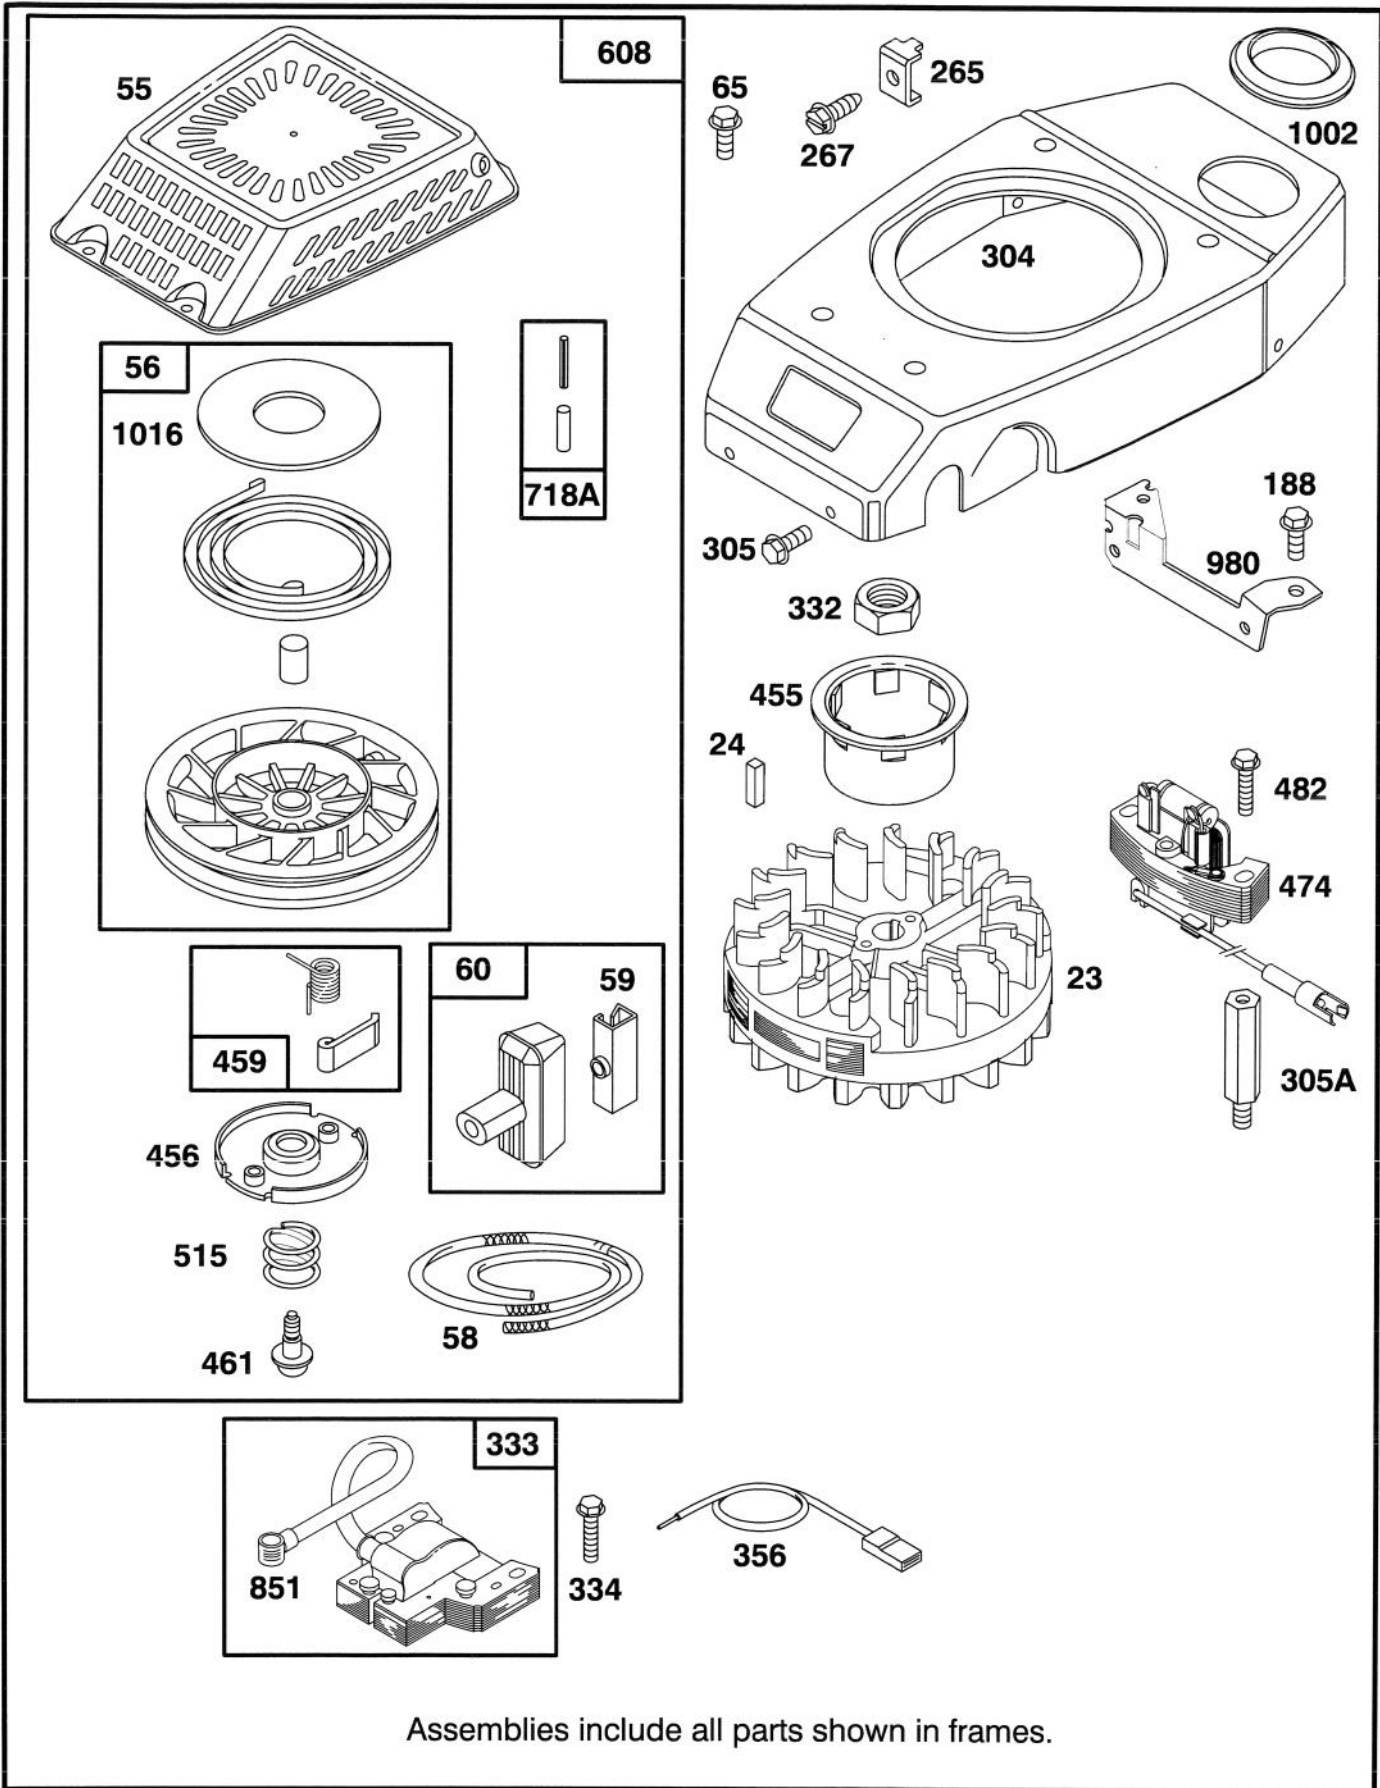

ENGINE GTS-150

Assemblies include all parts shown in frames.

ENGINE GTS-150

Ref. No.	Part No.	Description	No. Used
23	77-8320	Flywheel - Magneto	1
24	77-8340	Key - Flywheel	1
55	77-8460	Housing - Rewind Starter	1
56	77-8560	Pulley - Rewind Starter	1
58	77-8480	Spool - Starter Rope (Cut To Suit)	1
59	77-7210	Insert - Starter Grip	1
60	77-8510	Grip - Starter Rope	1
65	77-8300	Screw - Hex. Head	4
188	77-7450	Screw - Hex. Head (Blower bracket)	2
265	77-8280	Clamp - Casing	1
267	77-8290	Screw - Hex Head	1
304	77-8250	Housing - Blower	1
305	77-8310	Screw - Hex. Head (Blower Housing)	4
305A	77-8390	Stud - Mtg.	2

Ref. No.	Part No.	Description	No. Used
332	77-8360	Nut - Hexagon	1
333	77-8420	Armature - Magneto	1
334	77-8440	Screw - Sem	2
356	77-8400	Wire - Ground	1
455	77-8350	Cup - Starter	1
456	77-8470	Retainer - Spring	1
459	77-8530	Pawl & spring - Ratchet	2
461	77-8490	Screw - Rewind Starter	1
474	77-8370	Alternator	1
482	77-8380	Screw - Sem	2
515	77-8500	Spring - Retainer	1
608	77-8450	Starter Assy. - Rewind	1
718A	77-8550	Dowel - Sleeve	1
851	77-8430	Terminal - Spark Plug	1
980	77-7140	Bracket - Blower Housing	1
1002	77-7180	Grommet	1
1016	77-8570	Cover - Pulley	1