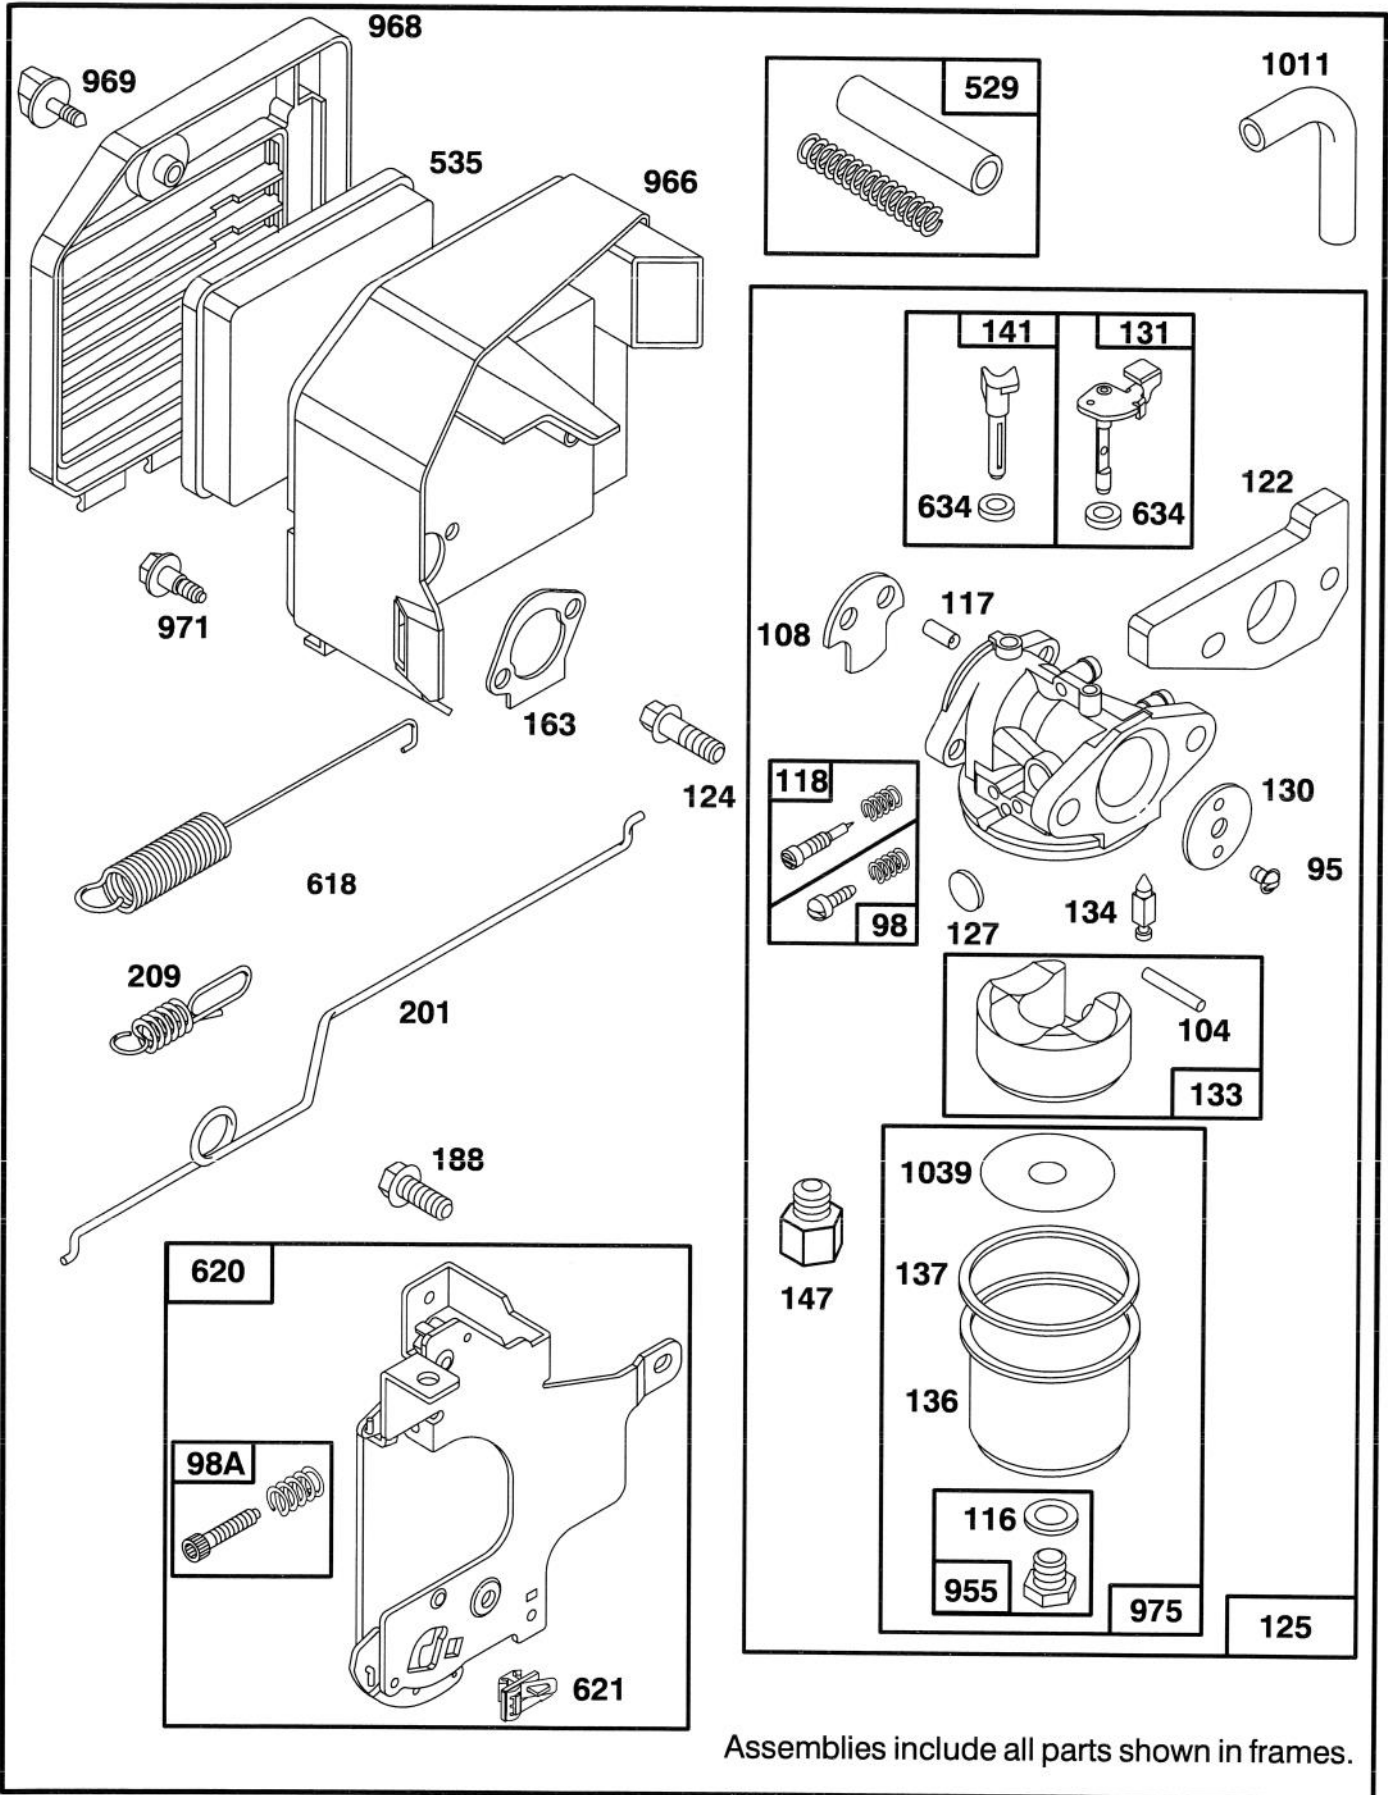

ENGINE GTS-150

ENGINE GTS-150

Ref. No.	Part No.	Description	No. Used
95	77-8090	Screw - Round Head	1
98	77-8240	Screw - Idle Adj.	1
98A	77-8020	Screw Assy - Speed Adj.	1
†104	77-8180	Pin - Float Hinge	1
108	77-8070	Valve - Choke	1
†116	77-8210	Washer - Fuel Bowl	1
†117	77-8060	Jet - Needle Valve	1
†118	77-8230	Valve & Kit - Needle	1
†122	77-7820	Adapter Assy.	1
124	77-7970	Screw - Hex Head (Carburetor Mounting)	2
125	77-8050	Carburetor Assy.	1
†127	77-8100	Plug - Welch	1
130	77-8080	Valve - Throttle	1
131	77-8160	Shaft - Throttle	1
133	77-8170	Float - Carburetor	1
†134	77-8110	Valve - Float (Includes Seat)	1
136	77-7240	Bowl - Fuel	1
†137	77-8200	Gasket - Fuel Bowl	1
141	77-8130	Shaft - Choke	1
147	77-8120	Adapter - Jet Note: For High Altitude Jet, Order Part No. 77-9000	1

Ref. No.	Part No.	Description	No. Used
*163	77-7960	Gasket - Air Cleaner	1
188	77-7450	Screw - Hex. Head (connecting bracket)	2
201	77-7980	Link - Governor	1
209	77-7990	Spring - Governor	1
529	77-8030	Tube - Breather	1
535	77-7950	Element - Filter Note: 77-9010 - Element Paper (Optional)	1
618	77-8140	Spring - Return	1
620	77-8000	Bracket - Carburetor	1
621	77-8010	Switch - Stop	1
†634	77-8150	Washer - Seal	2
955	77-8220	Screw - Hex. Head	1
966	77-7940	Base Air Cleaner	1
968	77-7040	Cover - Air Cover	1
969	77-7920	Screw - Air Cleaner	1
971	77-7930	Screw - Air Cleaner	3
975	77-8190	Bowl Assy. - Carburetor	1
1011	77-8040	Tube - Vent	1
†1039	77-7250	Limitter - Float	1

*Included in Gasket Set

†Included in Carburetor Overhaul Kit