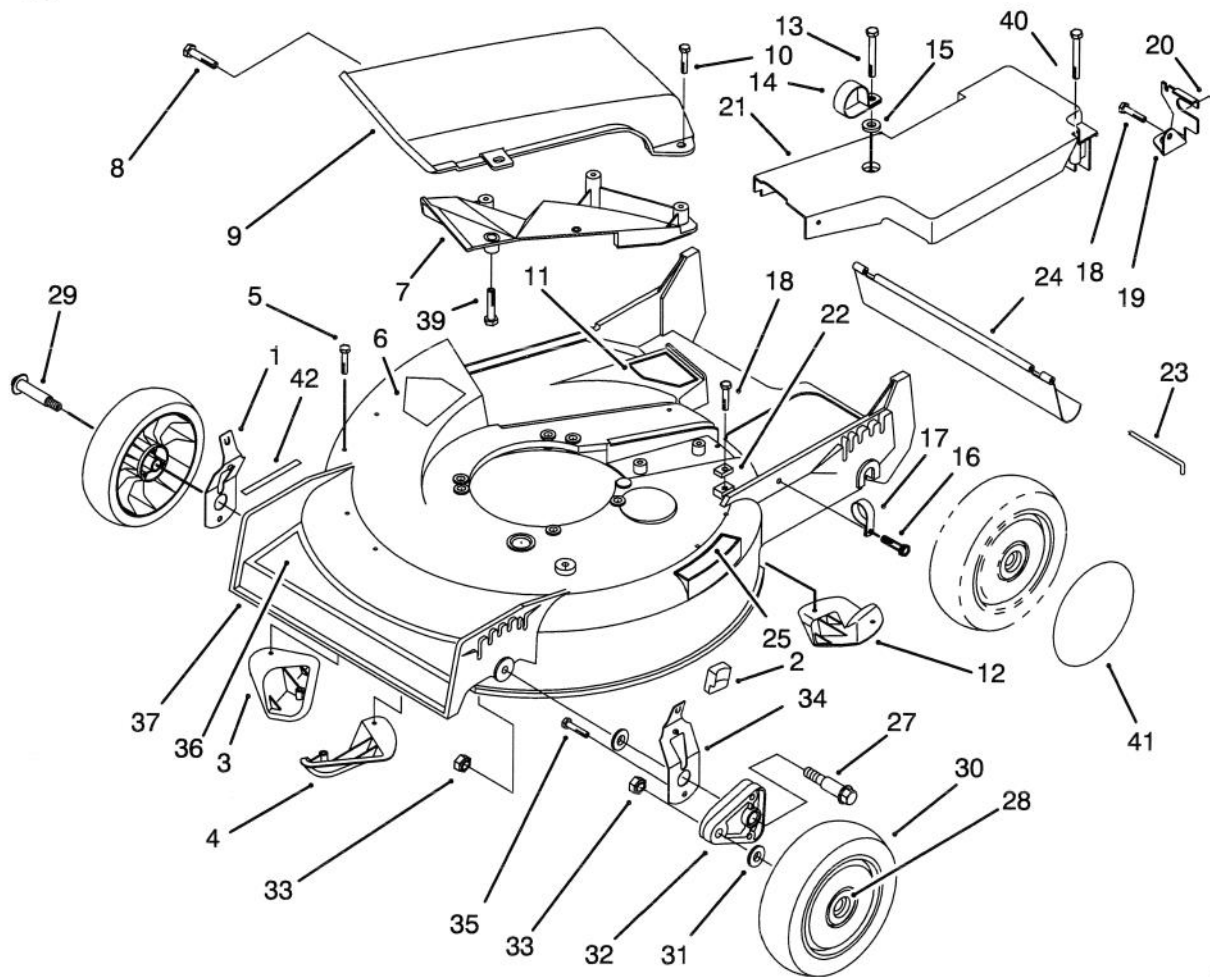

MODEL NO. 20439-490001 & UP

PARTS CATALOG

21" RECYCLER<sup>®</sup>  
Mower

C-1417

HOUSING ASSEMBLY

Ref. No.	Part No.	Description	No. Used
1	71-0561	Spring Arm Ass'y R.H.	1
2	25-7740	Knob - Arm	2
3	92-1720	Plate - Kicker Right Front	1
4	92-1730	Plate - Kicker Left Front	1
5	32144-111	Screw - Plastite	6
6	43-8480	Decal - Danger	1
7		Deflector - Recycler	1
8	46-6810	Screw & Washer Assembly	1
9	14-4069	Recycler Cover Assembly (Incl. Ref. #7 & 39)	1
10	46-6811	Screw & Washer Assembly	3
11	82-8450	Decal - Danger	1
12	92-1750	Plate - Kicker Left Rear	1
13	37-7262	Screw - Hex Hd. Tapping	1
14	2412-87	Clamp - Cable	1
15	3-5792	Washer	1

Ref. No.	Part No.	Description	No. Used
16	32144-112	Screw - Self Tapping	1
17	2412-83	R-Clamp	1
18	32144-70	Screw - Thread Forming Hex Washer Hd.	2
19	82-5680	Bracket - Traction Adj.	1
20	46-7030	Retainer - Cable	1
21	82-9910	Cover - Belt	1
22	62-3720	Clamp - Cable	1
23	33-3208	Rod - Shield	1
24	44-0580	Shield - Trailing	1
25	46-7370	Decal - Step Pad	1
27	66-0560	Screw - Shoulder	2
28	27-6250	Bushing - Wheel	4
29	27-6232	Bolt - Wheel	2
30	14-9989	Wheel & Tire Assembly (Incl Ref. #28)	2

## ENGINE ASSEMBLY

Ref. No.	Part No.	Description	No. Used	Ref. No.	Part No.	Description	No. Used
1	2210-249	Clamp - Throttle	1	5	66-0570	Guide - Belt	1
2	2210-313	Screw - Clamp	1	6	46-6811	Screw - Hex Washer Hd.	2
3	77-8991	Engine (Incl. Ref. #4 & 8)	1	7	32144-102	Screw - Thread Forming	3
4	92-3147	Decal - Recoil	1	8	92-2289	Plate - Toro	1
				9	55-3570	Gas Cap Assembly	1