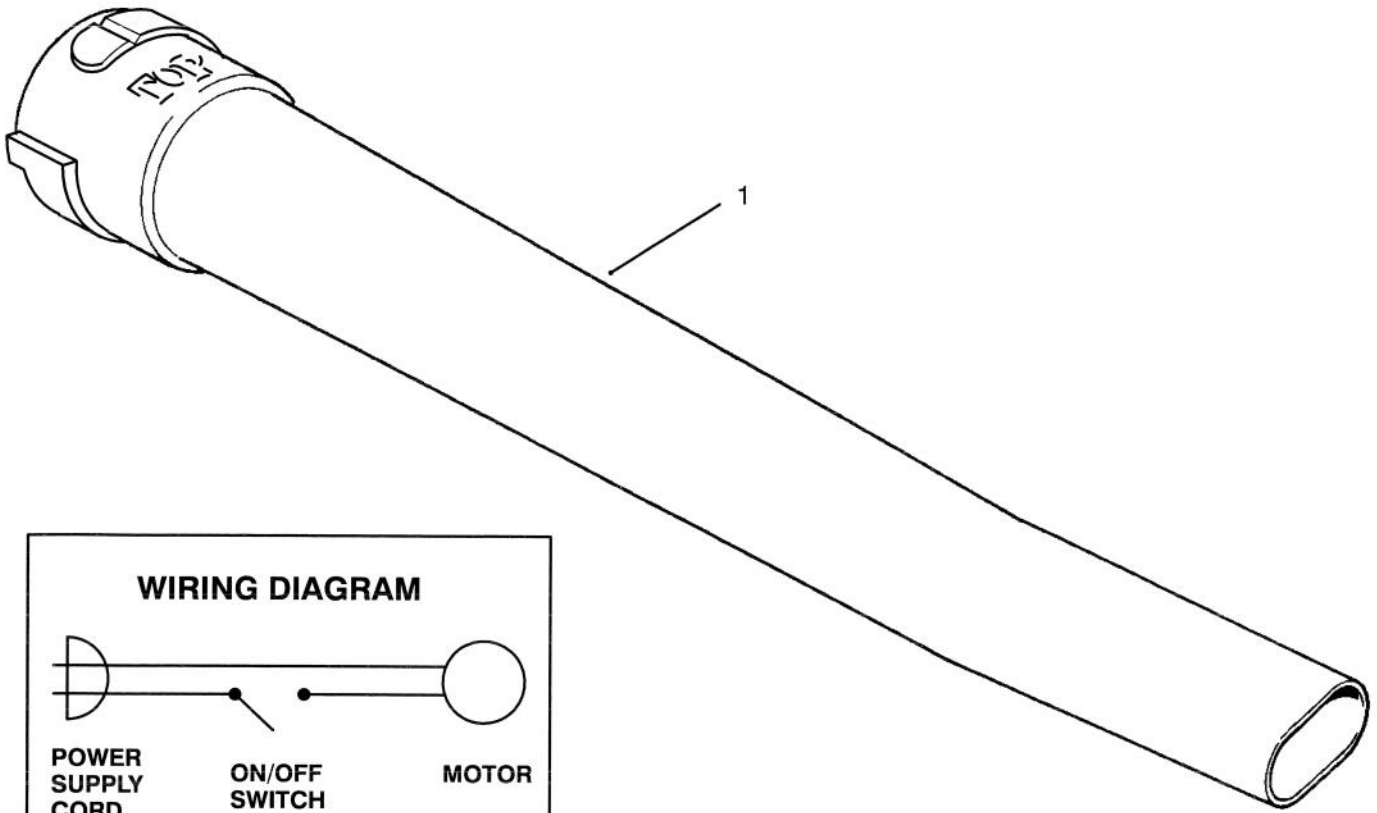

MODEL NO. 51580-490001 & UP

PARTS
CATALOG

300 CLEAN SWEEP
Blower

ONLY COPY
DO NOT REMOVE
Tech. Publications
C-1856

BLOWER HOUSING & MOTOR ASSEMBLY

Ref. No.	Part No.	Description	No. Used
1	73-3474	Cord - Power Supply	1
2	73-6570	Connector	1
3	64-5581	Switch	1
6	73-6980	Cover - Motor	1
7	73-2411	Cover - Intake	2
8	73-7000	Motor - 120 Volt	1

Ref. No.	Part No.	Description	No. Used
9	73-7040	Housing - L.H.	1
10	73-6990	Impeller	1
11	73-7050	Housing - R.H.	1
12	32104-121	Screw - Thread Forming	6
13	73-5970	Decal - 300	1

C-1857

BLOWER TUBE

Ref. No.	Part No.	Description	No. Used
1	73-7060	Tube	1