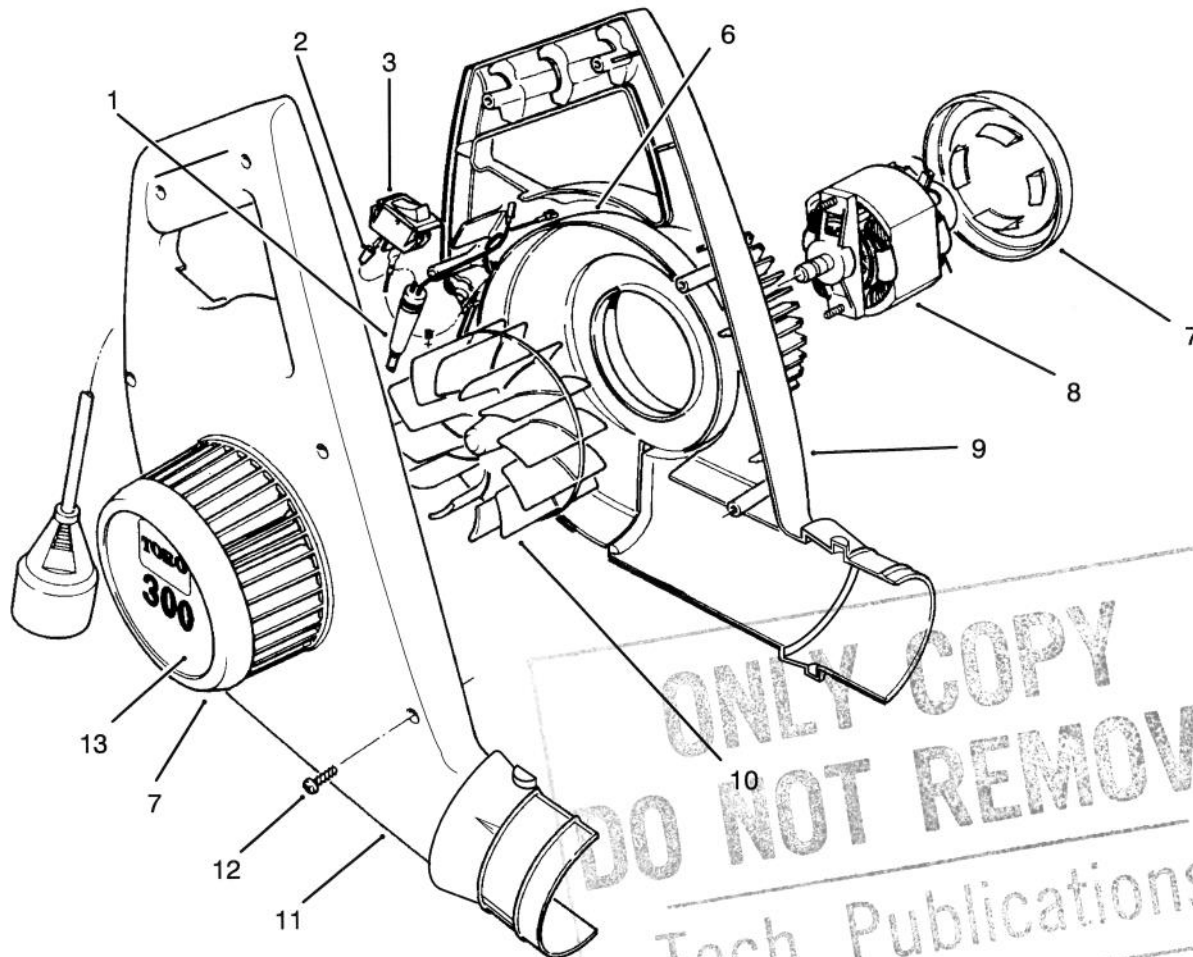

MODEL NO. 51580-490001 & UP

PARTS
CATALOG

300 CLEAN SWEEP
Blower

ONLY COPY
DO NOT REMOVE
Tech. Publications
C-1856

BLOWER HOUSING & MOTOR ASSEMBLY

Ref. No.	Part No.	Description	No. Used
1	73-3474	Cord - Power Supply	1
2	73-6570	Connector	1
3	64-5581	Switch	1
6	73-6980	Cover - Motor	1
7	73-2411	Cover - Intake	2
8	73-7000	Motor - 120 Volt	1

Ref. No.	Part No.	Description	No. Used
9	73-7040	Housing - L.H.	1
10	73-6990	Impeller	1
11	73-7050	Housing - R.H.	1
12	32104-121	Screw - Thread Forming	6
13	73-5970	Decal - 300	1

C-1857

BLOWER TUBE

Ref. No.	Part No.	Description	No. Used
1	73-7060	Tube	1