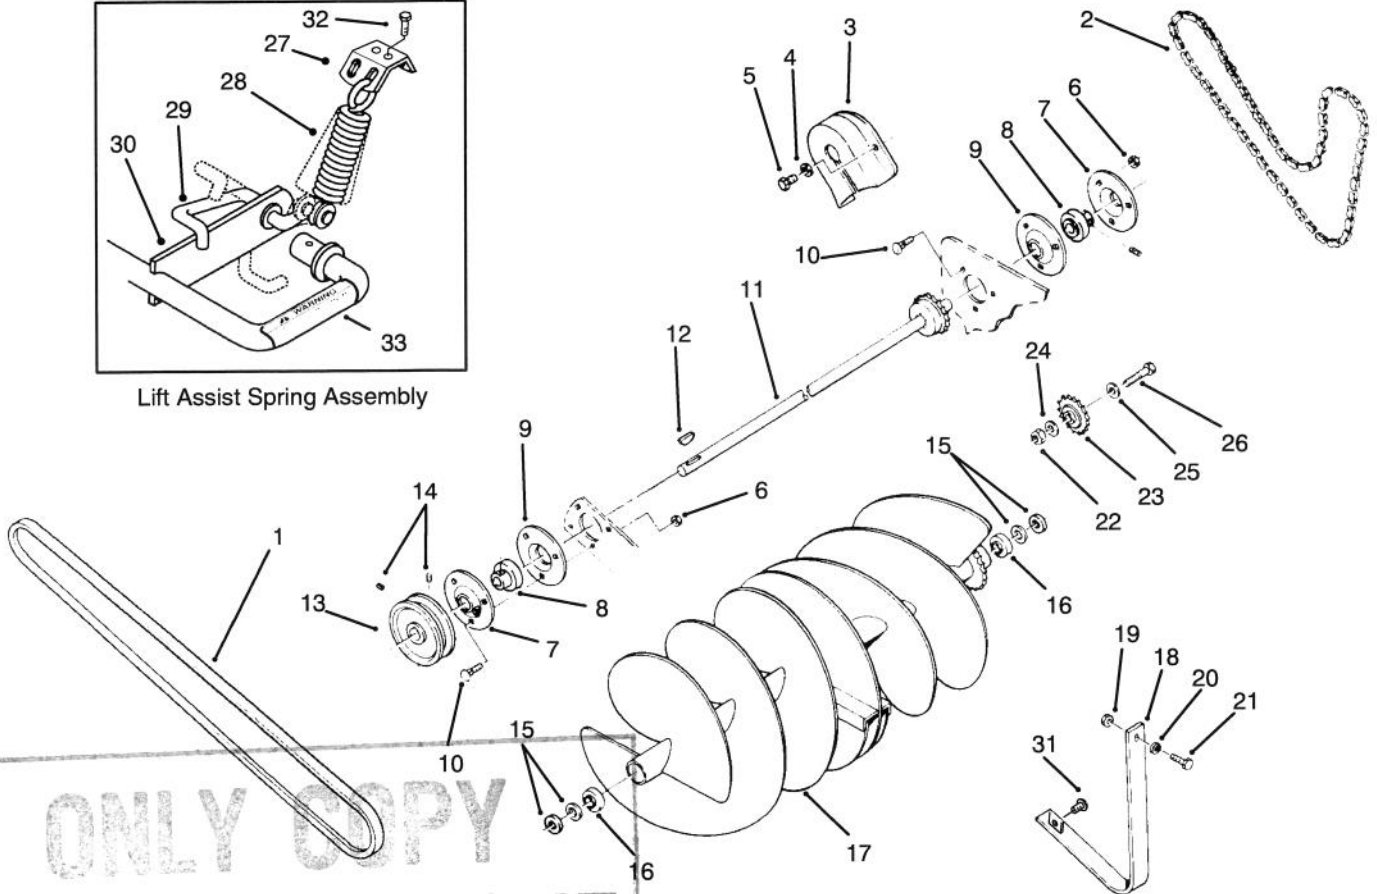

MODEL NO. 79262-490001 & UP

**PARTS
CATALOG**

42" SNOWTHROWER
WHEEL HORSE® Yard/Garden Tractor

Lift Assist Spring Assembly

ONLY COPY
DO NOT REMOVE

C-1117A

AUGER ASSEMBLY

Ref. No.	Part No.	Description	Qty.
1	78-6240	Belt	1
2	115165	Chain	1
3	79-4000	Guard - Chain	1
4	3256-22	Washer	2
5	926671	Screw	2
6	3296-29	Nut - Nylok	6
7	110567	Collar - Bearing	2
8	110569	Bearing	2
9	110568	Collar - Bearing	2
10	3230-1	Bolt - Carriage	6
11	79-4840-03	Shaft Assembly	1
12	937159	Key - Hi-Pro	1
13	113356	Pulley	1
14	3242-2	Screw - Set	2
15	3256-28	Washer	4
16	101480	Bearing - Ball	2
17	93-1615-03	Auger Assembly	1

Ref. No.	Part No.	Description	Qty.
18	93-1619-01	Guard - Inner	1
19	32149-2	Nut - Keps	1
20	3256-2	Washer	1
21	321-3	Screw - Cap Hex. Hd.	1
22	3296-23	Nut - Lock	1
23	93-1614-03	Sprocket - Idler	1
24	3256-26	Washer	1
25	6417	Washer	1
26	325-8	Screw - Cap Hex. Hd.	1
27	93-1123-03	Bracket	1
28	92-9821	Spring	1
29	93-3161	Rod	1
30	79-3401-03	Tractor Lift Arm	1
31	1391	Screw - Rd. Hd. E.T.L.W.	1
32	322-6	Screw - Cap Hex. Hd.	2
33	85-7490	Decal - Warning	2

Ref. No.	Part No.	Description	Qty.
18	3290-326	Nut - Push	2
19	63-3740	Decal - Danger	2
20	26-1110-03	Extender - Chute	1
21	3230-1	Bolt - Carriage	3
22	3272-10	Pin - Cotter	1
23	3290-212	Washer	1
24	3230-2	Screw - Hex. Hd.	1
25	79-3770-03	Bracket - Worm	1
26	8-8600	Gear	1
27	92-7046	Shaft - Worm Gear	1
28	32121-50	Pin - Roll	3
29	78-0230	Universal	1
30	79-4090	Rod - Control, Chute	1
31	40-8230	Grip	1
32	3290-320	Retainer	1
33	92-7043-03	Support - Crank	1
34	933505	Pin - Cotter	3
35	78-0441-03	Bracket	1