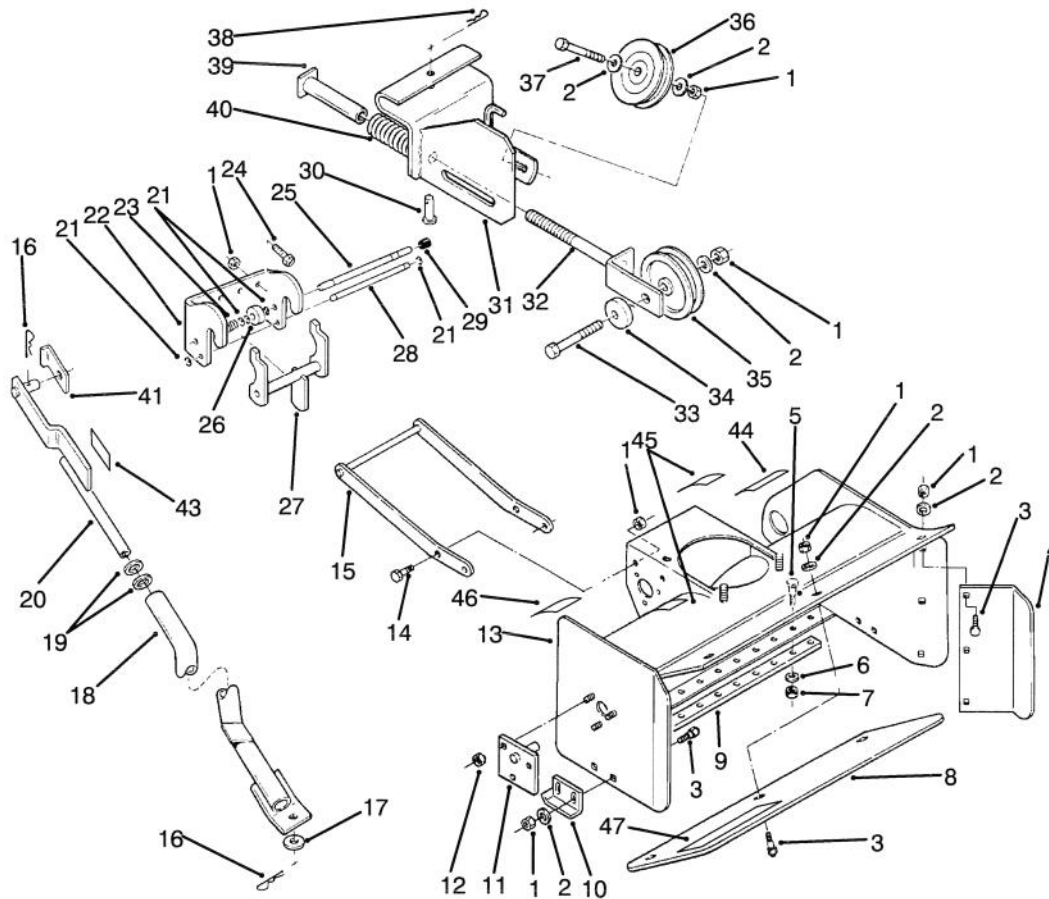

MODEL NO. 79262-490001 & UP

**PARTS
CATALOG**

42" SNOWTHROWER
WHEEL HORSE® Yard/Garden Tractor

Lift Assist Spring Assembly

ONLY COPY
DO NOT REMOVE

C-1117A

AUGER ASSEMBLY

Ref. No.	Part No.	Description	Qty.
1	78-6240	Belt	1
2	115165	Chain	1
3	79-4000	Guard - Chain	1
4	3256-22	Washer	2
5	926671	Screw	2
6	3296-29	Nut - Nylok	6
7	110567	Collar - Bearing	2
8	110569	Bearing	2
9	110568	Collar - Bearing	2
10	3230-1	Bolt - Carriage	6
11	79-4840-03	Shaft Assembly	1
12	937159	Key - Hi-Pro	1
13	113356	Pulley	1
14	3242-2	Screw - Set	2
15	3256-28	Washer	4
16	101480	Bearing - Ball	2
17	93-1615-03	Auger Assembly	1

Ref. No.	Part No.	Description	Qty.
18	93-1619-01	Guard - Inner	1
19	32149-2	Nut - Keps	1
20	3256-2	Washer	1
21	321-3	Screw - Cap Hex. Hd.	1
22	3296-23	Nut - Lock	1
23	93-1614-03	Sprocket - Idler	1
24	3256-26	Washer	1
25	6417	Washer	1
26	325-8	Screw - Cap Hex. Hd.	1
27	93-1123-03	Bracket	1
28	92-9821	Spring	1
29	93-3161	Rod	1
30	79-3401-03	Tractor Lift Arm	1
31	1391	Screw - Rd. Hd. E.T.L.W.	1
32	322-6	Screw - Cap Hex. Hd.	2
33	85-7490	Decal - Warning	2

Ref. No.	Part No.	Description	Qty.
18	3290-326	Nut - Push	2
19	63-3740	Decal - Danger	2
20	26-1110-03	Extender - Chute	1
21	3230-1	Bolt - Carriage	3
22	3272-10	Pin - Cotter	1
23	3290-212	Washer	1
24	3230-2	Screw - Hex. Hd.	1
25	79-3770-03	Bracket - Worm	1
26	8-8600	Gear	1
27	92-7046	Shaft - Worm Gear	1
28	32121-50	Pin - Roll	3
29	78-0230	Universal	1
30	79-4090	Rod - Control, Chute	1
31	40-8230	Grip	1
32	3290-320	Retainer	1
33	92-7043-03	Support - Crank	1
34	933505	Pin - Cotter	3
35	78-0441-03	Bracket	1