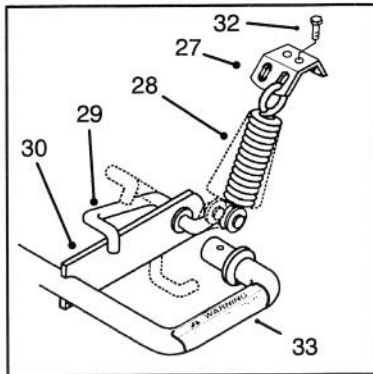

MODEL NO. 79262-490001 & UP

**PARTS
CATALOG**

42" SNOWTHROWER
WHEEL HORSE® Yard/Garden Tractor

Lift Assist Spring Assembly

ONLY COPY
DO NOT REMOVE

C-1117A

AUGER ASSEMBLY

Ref. No.	Part No.	Description	Qty.
1	78-6240	Belt	1
2	115165	Chain	1
3	79-4000	Guard - Chain	1
4	3256-22	Washer	2
5	926671	Screw	2
6	3296-29	Nut - Nylok	6
7	110567	Collar - Bearing	2
8	110569	Bearing	2
9	110568	Collar - Bearing	2
10	3230-1	Bolt - Carriage	6
11	79-4840-03	Shaft Assembly	1
12	937159	Key - Hi-Pro	1
13	113356	Pulley	1
14	3242-2	Screw - Set	2
15	3256-28	Washer	4
16	101480	Bearing - Ball	2
17	93-1615-03	Auger Assembly	1

Ref. No.	Part No.	Description	Qty.
18	93-1619-01	Guard - Inner	1
19	32149-2	Nut - Keps	1
20	3256-2	Washer	1
21	321-3	Screw - Cap Hex. Hd.	1
22	3296-23	Nut - Lock	1
23	93-1614-03	Sprocket - Idler	1
24	3256-26	Washer	1
25	6417	Washer	1
26	325-8	Screw - Cap Hex. Hd.	1
27	93-1123-03	Bracket	1
28	92-9821	Spring	1
29	93-3161	Rod	1
30	79-3401-03	Tractor Lift Arm	1
31	1391	Screw - Rd. Hd. E.T.L.W.	1
32	322-6	Screw - Cap Hex. Hd.	2
33	85-7490	Decal - Warning	2