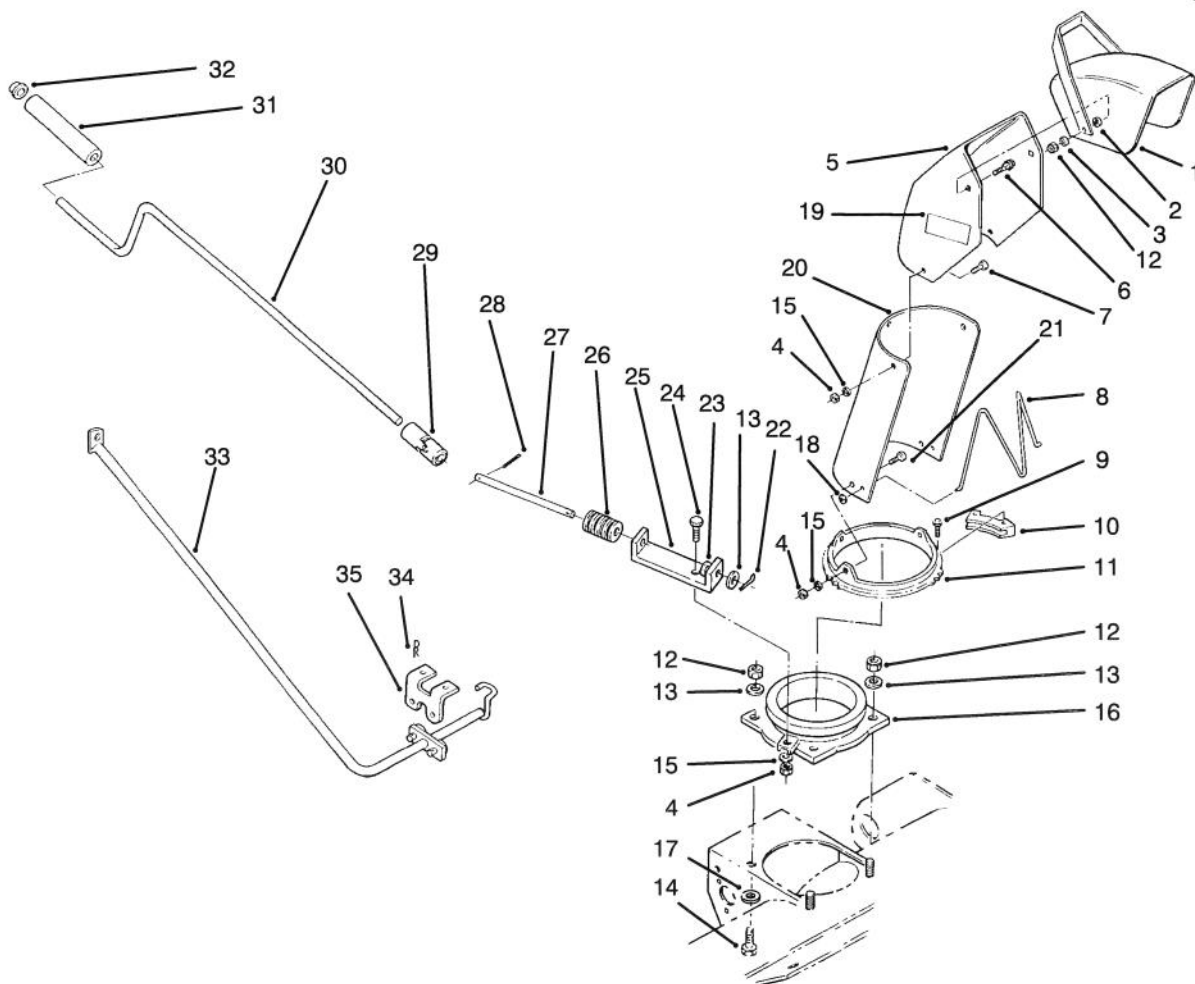

C1115A

CHUTE ASSEMBLY

Ref. No.	Part No.	Description	Qty.
1	11-9349-03	Deflector	1
2	20-4320	Washer - Rubber	2
3	3290-340	Washer - Belleville	2
4	3296-29	Nut	7
5	92-6335-03	Chute - Discharge (Incl. Ref.#19)	1
6	3231-2	Bolt - Carriage	2
7	322-2	Screw - Cap Hex. Hd.	3
8	12-2040	Guard - Chute	1
9	27-0220	Screw - Special	6
10	25-5450	Retainer - Chute	3
11	78-0160-03	Ring - Swivel	1
12	3296-39	Nut	6
13	3256-24	Washer	5
14	323-6	Screw - Hex.. Hd.	2
15	3256-23	Washer - Flat	7
16	78-0330-03	Adapter	1
17	920241	Washer	2

Ref. No.	Part No.	Description	Qty.
18	3290-326	Nut - Push	2
19	63-3740	Decal - Danger	2
20	26-1110-03	Extender - Chute	1
21	3230-1	Bolt - Carriage	3
22	3272-10	Pin - Cotter	1
23	3290-212	Washer	1
24	3230-2	Screw - Hex. Hd.	1
25	79-3770-03	Bracket - Worm	1
26	8-8600	Gear	1
27	92-7046	Shaft - Worm Gear	1
28	32121-50	Pin - Roll	3
29	78-0230	Universal	1
30	79-4090	Rod - Control, Chute	1
31	40-8230	Grip	1
32	3290-320	Retainer	1
33	92-7043-03	Support - Crank	1
34	933505	Pin - Cotter	3
35	78-0441-03	Bracket	1