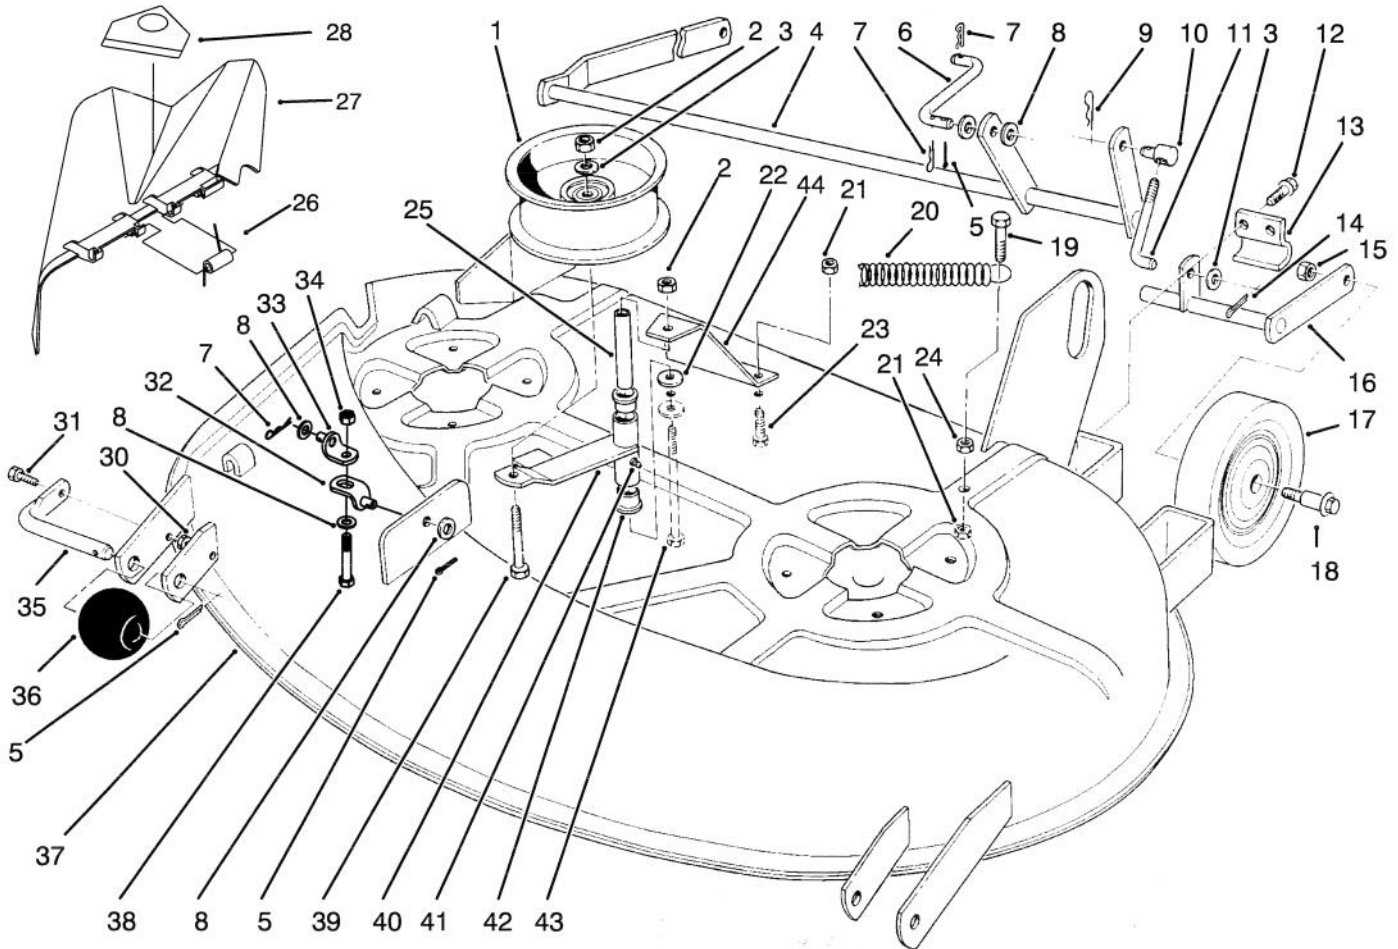

MODEL NO. 78226-490001 & UP	PARTS CATALOG
WHEEL HORSE® YGT 38" Recycler Rotary Cutting Unit	

C-1634

BLADE & SPINDLE ASSEMBLY

Ref. No.	Part No.	Description	Qty.
1	915007	Nut - Hex	2
2	322-3	Capscrew - Hex Hd.	8
3	302-16	Fitting - Grease	2
4	3296-29	Nut - Lock	8
5	79-3061	Blade Kit	2
6	3290-465	Washer - Blade	2
7	26-0671	Bolt - Blade	2
8	80-4351	Shaft - Spindle	2

Ref. No.	Part No.	Description	Qty.
9	80-4370	Shield - Bearing	2
10	80-4390	Washer - Hardened	2
11	79-1090	Bearing - Ball	4
12	79-1050-03	Housing - Spindle	2
13	79-2780	Spacer	2
14	92-7081	Pulley - Spindle	2
15	79-5980	V-Belt	1
16	80-0510-03	Stiffener - Blade	2

C-1632

CUTTING UNIT ASSEMBLY

Ref. No.	Part No.	Description	Qty.
1	92-7082	Pulley - Idler	1
2	3296-39	Nut - Lock	2
3	3256-24	Washer - Flat	2
4	78-8011-03	Shaft - R.H.	1
5	3272-21	Pin - Cotter	4
6	78-8071	Link - Rear	1
7	933506	Hairpin - Cotter	3
8	3256-26	Washer - Flat	5
9	933504	Cotter - Hairpin	1
10	110656	Trunnion	1
11	121010	Rod - Lift	1
12	926715	Screw - Self Tapping	6
13	78-6400-03	Clamp	3
14	3272-6	Pin - Cotter	1
15	32146-2	Nut - Hex	2
16	92-7073-03	Shaft - L.H.	1
17	110506	Wheel	2
18	5188	Bolt - Shoulder	2
19	322-6	Screw - Hex Hd. Cap	1
20	78-6210	Spring - Extension	1
21	3296-29	Nut - Lock	3
22	2844	Washer - Flat	2

C-1152A

COVER ASSEMBLY

Ref. No.	Part No.	Description	Qty.
1	78-7340-03	Roller - Lift	2
2	920239	Washer - Flat	2
3	32151-29	Ring - Retaining Ext.	2
4	57-4380	Rod - Hinge	1
5	321-14	Capscrew - Hex Head	2
6	3256-23	Washer - Flat	1
7	78-6840	Cover - Belt	2
8	32104-76	Screw - Pan Hd.	6
9	32144-111	Screw - Pan Hd.	8
10	92-7063	Post - Pivot	1
11	76-2160	Kicker	4
12	92-7108	Decal - Danger	1
13	92-9520	Decal - Recycler	1
14	3296-29	Nut - Lock	3