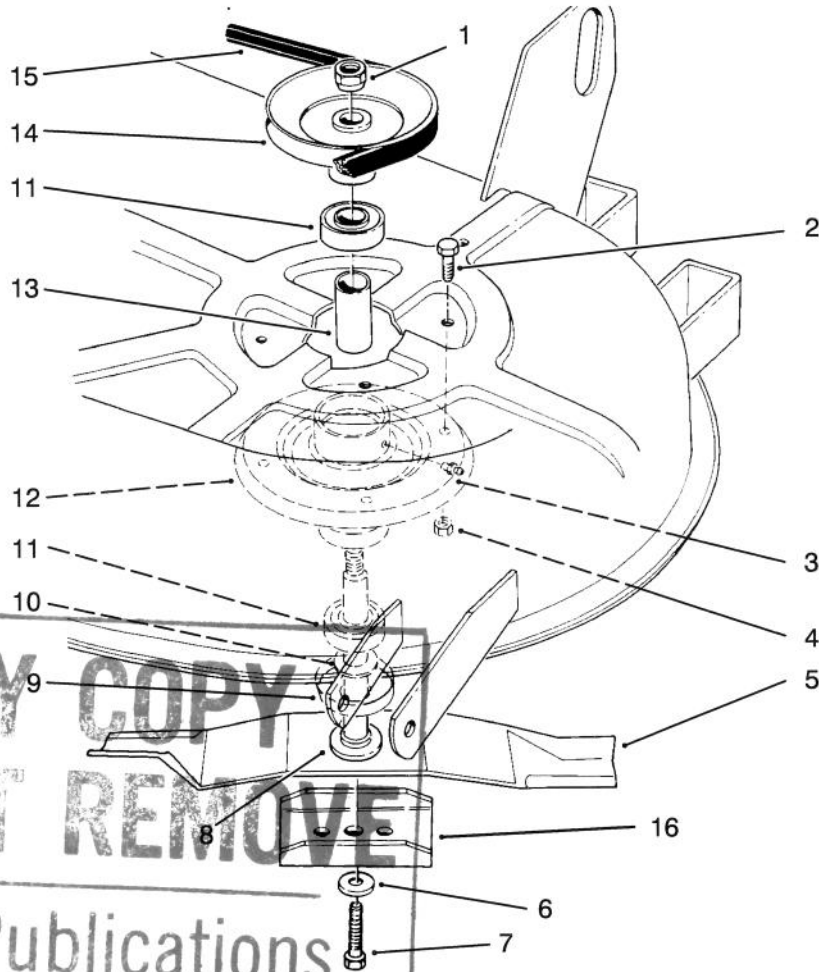

MODEL NO. 78226-490001 & UP	PARTS CATALOG
WHEEL HORSE® YGT 38" Recycler Rotary Cutting Unit	

C-1634

BLADE & SPINDLE ASSEMBLY

Ref. No.	Part No.	Description	Qty.
1	915007	Nut - Hex	2
2	322-3	Capscrew - Hex Hd.	8
3	302-16	Fitting - Grease	2
4	3296-29	Nut - Lock	8
5	79-3061	Blade Kit	2
6	3290-465	Washer - Blade	2
7	26-0671	Bolt - Blade	2
8	80-4351	Shaft - Spindle	2

Ref. No.	Part No.	Description	Qty.
9	80-4370	Shield - Bearing	2
10	80-4390	Washer - Hardened	2
11	79-1090	Bearing - Ball	4
12	79-1050-03	Housing - Spindle	2
13	79-2780	Spacer	2
14	92-7081	Pulley - Spindle	2
15	79-5980	V-Belt	1
16	80-0510-03	Stiffener - Blade	2

C-1632

CUTTING UNIT ASSEMBLY

Ref. No.	Part No.	Description	Qty.
1	92-7082	Pulley - Idler	1
2	3296-39	Nut - Lock	2
3	3256-24	Washer - Flat	2
4	78-8011-03	Shaft - R.H.	1
5	3272-21	Pin - Cotter	4
6	78-8071	Link - Rear	1
7	933506	Hairpin - Cotter	3
8	3256-26	Washer - Flat	5
9	933504	Cotter - Hairpin	1
10	110656	Trunnion	1
11	121010	Rod - Lift	1
12	926715	Screw - Self Tapping	6
13	78-6400-03	Clamp	3
14	3272-6	Pin - Cotter	1
15	32146-2	Nut - Hex	2
16	92-7073-03	Shaft - L.H.	1
17	110506	Wheel	2
18	5188	Bolt - Shoulder	2
19	322-6	Screw - Hex Hd. Cap	1
20	78-6210	Spring - Extension	1
21	3296-29	Nut - Lock	3
22	2844	Washer - Flat	2

C-1152A

COVER ASSEMBLY

Ref. No.	Part No.	Description	Qty.
1	78-7340-03	Roller - Lift	2
2	920239	Washer - Flat	2
3	32151-29	Ring - Retaining Ext.	2
4	57-4380	Rod - Hinge	1
5	321-14	Capscrew - Hex Head	2
6	3256-23	Washer - Flat	1
7	78-6840	Cover - Belt	2
8	32104-76	Screw - Pan Hd.	6
9	32144-111	Screw - Pan Hd.	8
10	92-7063	Post - Pivot	1
11	76-2160	Kicker	4
12	92-7108	Decal - Danger	1
13	92-9520	Decal - Recycler	1
14	3296-29	Nut - Lock	3