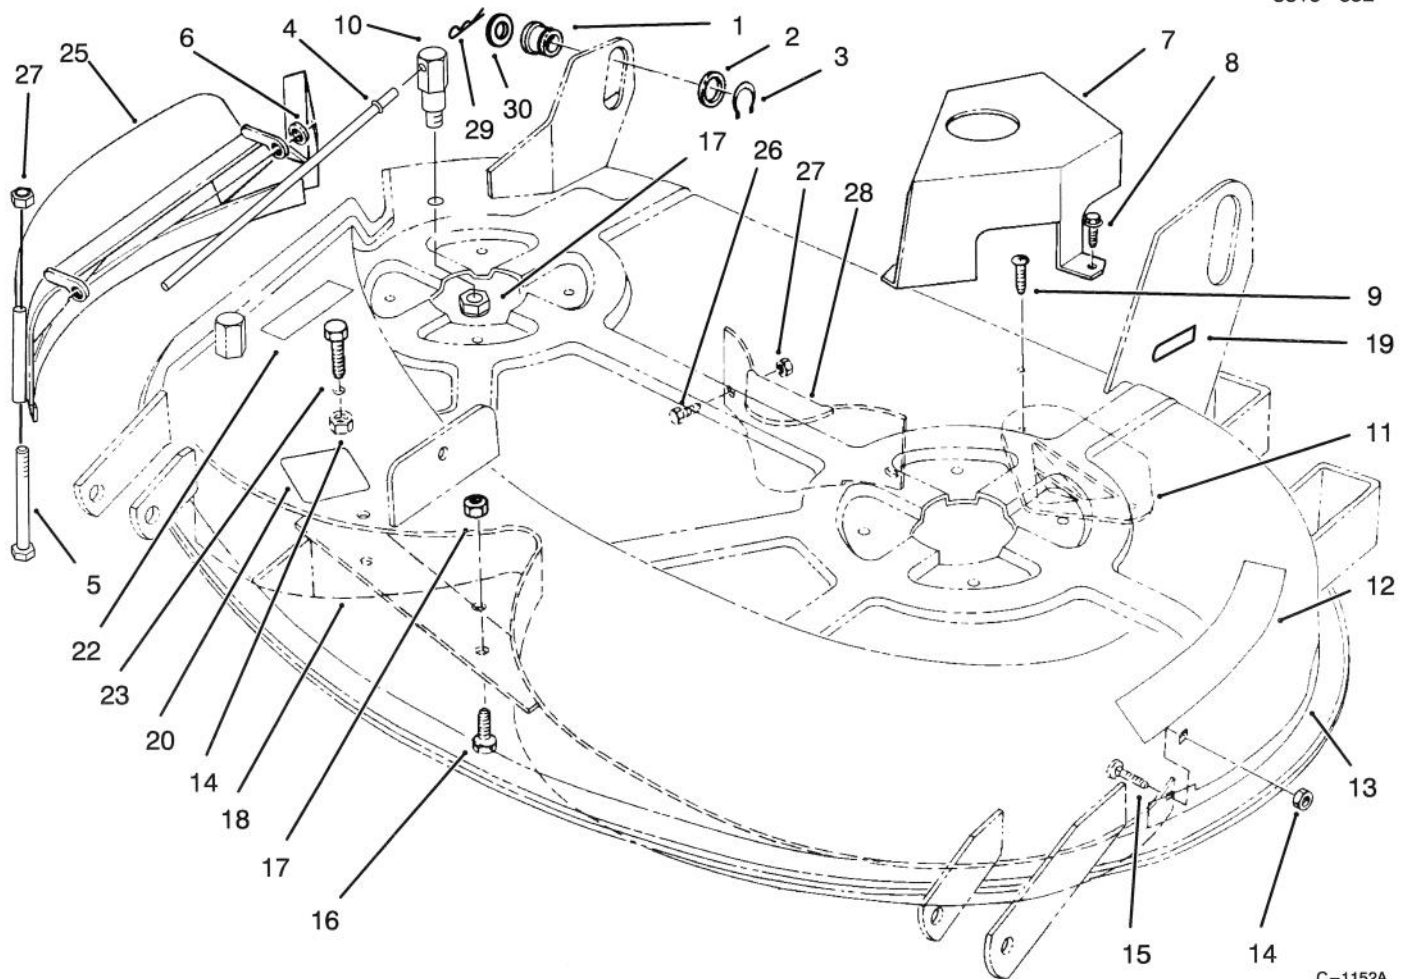

MODEL NO. 78226-490001 & UP	PARTS CATALOG
WHEEL HORSE® YGT 38" Recycler Rotary Cutting Unit	

C-1634

BLADE & SPINDLE ASSEMBLY

Ref. No.	Part No.	Description	Qty.
1	915007	Nut - Hex	2
2	322-3	Capscrew - Hex Hd.	8
3	302-16	Fitting - Grease	2
4	3296-29	Nut - Lock	8
5	79-3061	Blade Kit	2
6	3290-465	Washer - Blade	2
7	26-0671	Bolt - Blade	2
8	80-4351	Shaft - Spindle	2

Ref. No.	Part No.	Description	Qty.
9	80-4370	Shield - Bearing	2
10	80-4390	Washer - Hardened	2
11	79-1090	Bearing - Ball	4
12	79-1050-03	Housing - Spindle	2
13	79-2780	Spacer	2
14	92-7081	Pulley - Spindle	2
15	79-5980	V-Belt	1
16	80-0510-03	Stiffener - Blade	2

C-1632

CUTTING UNIT ASSEMBLY

Ref. No.	Part No.	Description	Qty.
1	92-7082	Pulley - Idler	1
2	3296-39	Nut - Lock	2
3	3256-24	Washer - Flat	2
4	78-8011-03	Shaft - R.H.	1
5	3272-21	Pin - Cotter	4
6	78-8071	Link - Rear	1
7	933506	Hairpin - Cotter	3
8	3256-26	Washer - Flat	5
9	933504	Cotter - Hairpin	1
10	110656	Trunnion	1
11	121010	Rod - Lift	1
12	926715	Screw - Self Tapping	6
13	78-6400-03	Clamp	3
14	3272-6	Pin - Cotter	1
15	32146-2	Nut - Hex	2
16	92-7073-03	Shaft - L.H.	1
17	110506	Wheel	2
18	5188	Bolt - Shoulder	2
19	322-6	Screw - Hex Hd. Cap	1
20	78-6210	Spring - Extension	1
21	3296-29	Nut - Lock	3
22	2844	Washer - Flat	2

C-1152A

COVER ASSEMBLY

Ref. No.	Part No.	Description	Qty.
1	78-7340-03	Roller - Lift	2
2	920239	Washer - Flat	2
3	32151-29	Ring - Retaining Ext.	2
4	57-4380	Rod - Hinge	1
5	321-14	Capscrew - Hex Head	2
6	3256-23	Washer - Flat	1
7	78-6840	Cover - Belt	2
8	32104-76	Screw - Pan Hd.	6
9	32144-111	Screw - Pan Hd.	8
10	92-7063	Post - Pivot	1
11	76-2160	Kicker	4
12	92-7108	Decal - Danger	1
13	92-9520	Decal - Recycler	1
14	3296-29	Nut - Lock	3