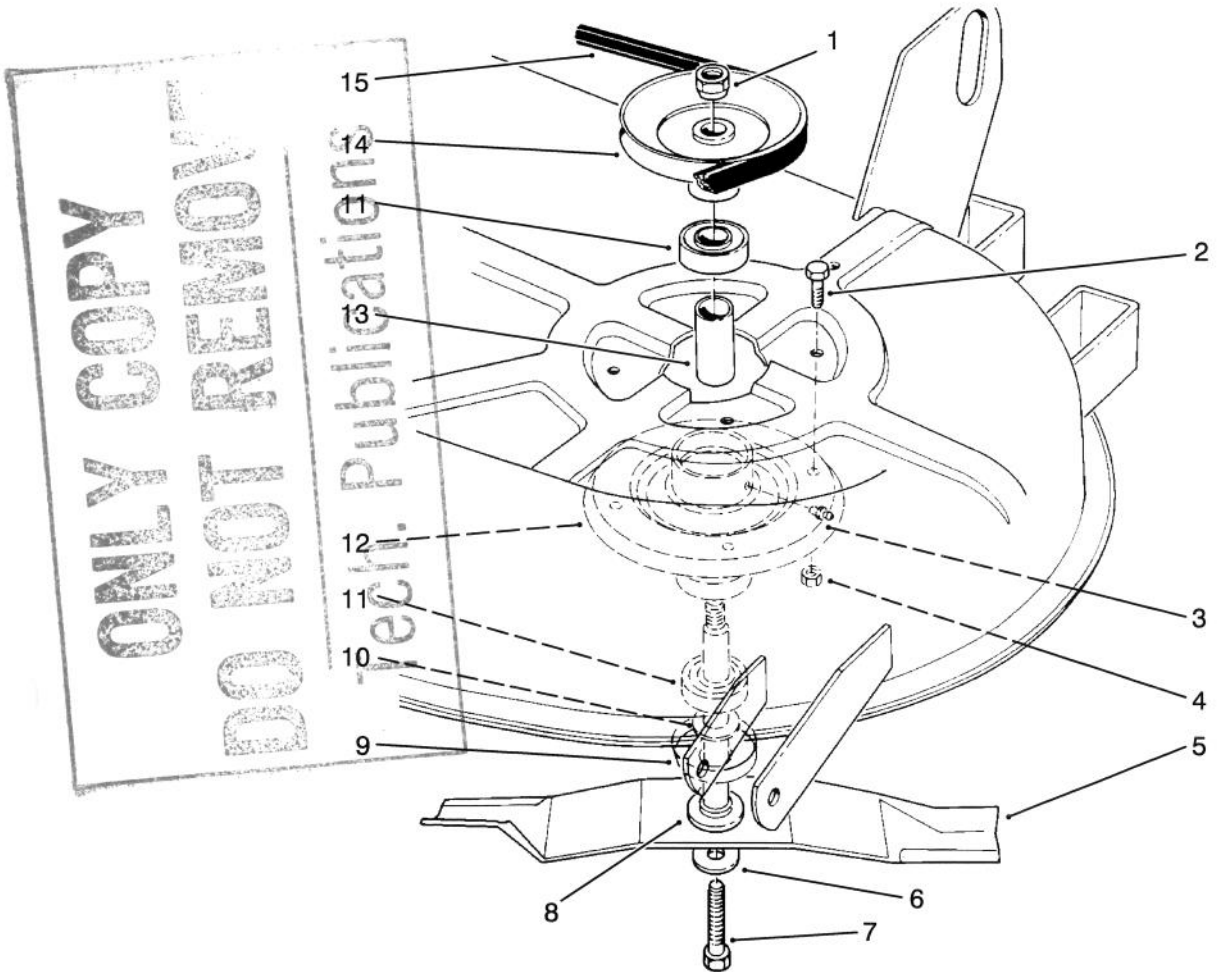

MODEL NO. 78216-490001 & UP

PARTS CATALOG

38" Side Discharge Rotary Cutting Unit
WHEEL HORSE® YARD/GARDEN TRACTOR

C-1633

BLADE & SPINDLE ASSEMBLY

Ref. No.	Part No.	Description	No. Used
1	915007	Nut - Hex	2
2	322-3	Screw - Cap Hex. Hd.	8
3	302-16	Fitting - Grease	2
4	3296-29	Nut - Lock	8
5	57-4700	Blade	2
6	112843	Washer - Blade	2
7	26-0671	Bolt - Blade	2
8	80-4351	Shaft - Spindle	2

C-1632A

CUTTING UNIT ASSEMBLY

Ref. No.	Part No.	Description	No. Used	Ref. No.	Part No.	Description	No. Used
1	92-7082	Pulley - Idler	1	23	322-3	Screw - Cap Hex. Hd.	2
2	3296-39	Nut - Lock	2	24	3217-6	Nut - Hex	1
3	3256-24	Washer - Flat	2	25	109950	Spacer	1
4	78-8011-03	Shaft - R.H.	1	26	57-6950	Spring - Deflector	1
5	3272-21	Pin - Cotter	4	27	93-0317	Chute/Safety Decal Assy.	1
6	78-8071	Link - Rear	1	28	93-1122	Decal - Danger	1
7	933506	Pin - Cotter	3	30	3296-42	Nut - Lock	2
8	3256-26	Washer - Flat	5	31	321-4	Screw - Cap Hex. Hd.	2
9	933504	Cotter - Hairpin	1	32	86-9240	Bracket - Lower Lift	1
10	110656	Trunnion	1	33	86-9250	Bracket - Upper Lift	1
11	121010	Rod - Lift	1	34	3218-5	Nut - Hex Jam	1
12	926715	Screw - Self Tapping	6	35	118960	Shaft - Roller	2
13	78-6400-03	Clamp	3	36	29-4820	Roller	2
14	3272-6	Pin - Cotter	1	37	92-6834-01	Deck/Safety Decal Assy. (Incl. Ref.#1 & 11 pg.3)	1
15	32146-2	Nut - Hex	2	38	325-13	Screw - Cap Hex. Hd.	1
16	92-7073-03	Shaft - L.H.	1	39	323-10	Screw - Cap Hex. Hd.	1
17	110506	Wheel	2	40	78-3370-03	Arm - Idler	1
18	5188	Bolt - Shoulder	2	41	302-26	Fitting - Grease	1
19	322-6	Screw - Cap Hex. Hd.	1	42	109859	Bushing	2
20	78-6210	Spring - Extension	1	43	323-16	Screw - Cap Hex. Hd.	1
21	3296-29	Nut - Lock	3	44	78-8091-03	Brace	1
22	2844	Washer - Flat	2				

C-0896A

COVER ASSEMBLY

Ref. No.	Part No.	Description	No. Used
1	92-7109	Decal - Danger	1
2	322-1	Screw - Cap Hex. Hd.	2
3	3296-39	Nut - Lock	1
4	57-4380	Rod - Hinge	1
5	92-7063	Post - Pivot	1
6	78-7340	Roller - Lift	2
7	920239	Washer - Flat	2
8	32151-29	Ring - Retaining Ext.	2