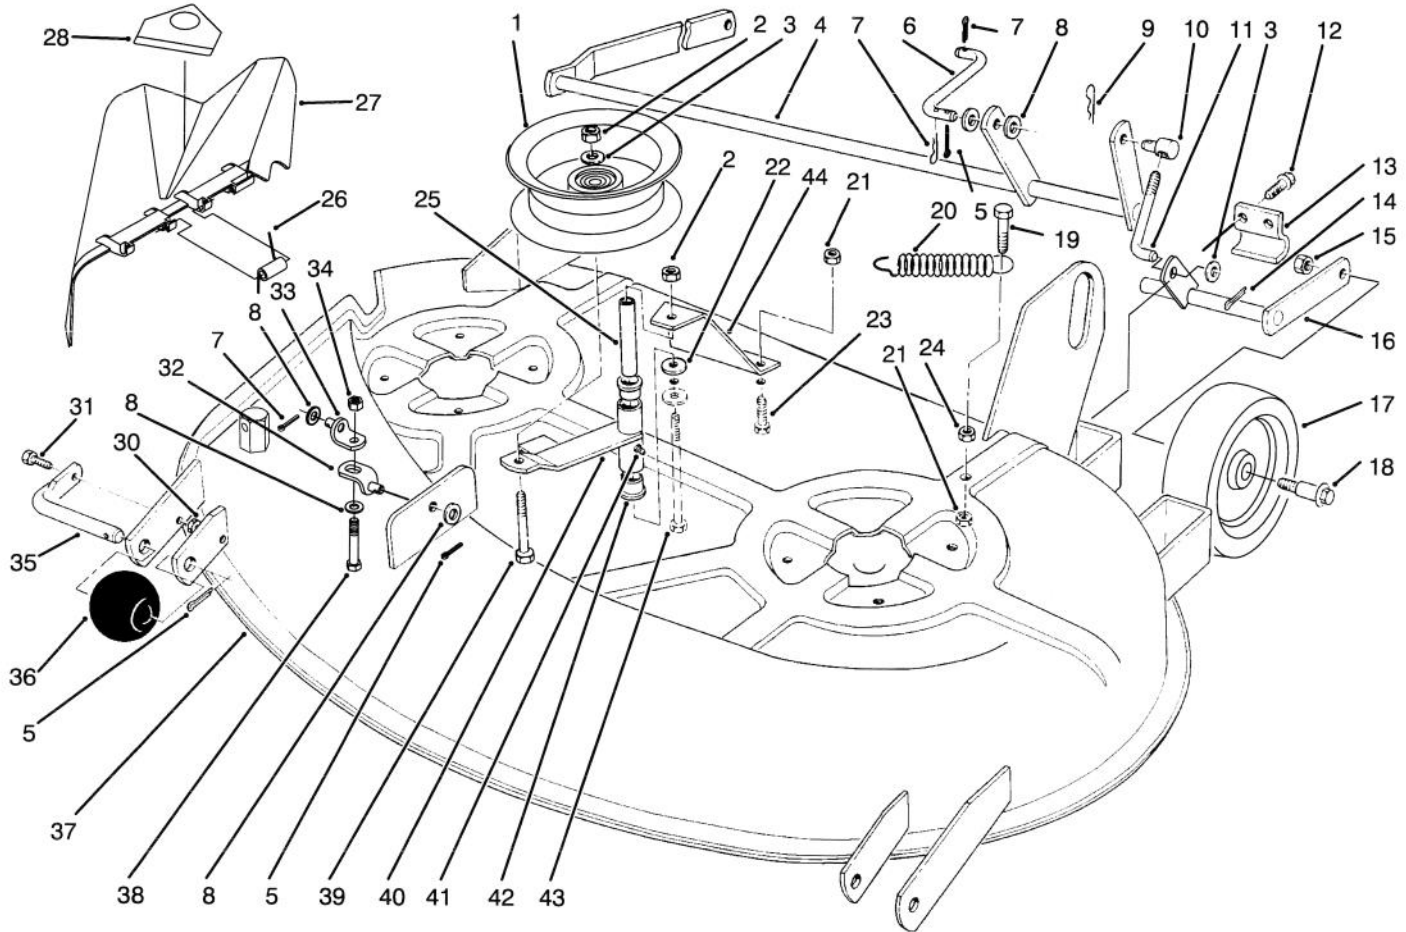

MODEL NO. 78216-490001 & UP

PARTS CATALOG

38" Side Discharge Rotary Cutting Unit
WHEEL HORSE® YARD/GARDEN TRACTOR

C-1633

BLADE & SPINDLE ASSEMBLY

Ref. No.	Part No.	Description	No. Used
1	915007	Nut - Hex	2
2	322-3	Screw - Cap Hex. Hd.	8
3	302-16	Fitting - Grease	2
4	3296-29	Nut - Lock	8
5	57-4700	Blade	2
6	112843	Washer - Blade	2
7	26-0671	Bolt - Blade	2
8	80-4351	Shaft - Spindle	2

C-1632A

CUTTING UNIT ASSEMBLY

Ref. No.	Part No.	Description	No. Used	Ref. No.	Part No.	Description	No. Used
1	92-7082	Pulley - Idler	1	23	322-3	Screw - Cap Hex. Hd.	2
2	3296-39	Nut - Lock	2	24	3217-6	Nut - Hex	1
3	3256-24	Washer - Flat	2	25	109950	Spacer	1
4	78-8011-03	Shaft - R.H.	1	26	57-6950	Spring - Deflector	1
5	3272-21	Pin - Cotter	4	27	93-0317	Chute/Safety Decal Assy.	1
6	78-8071	Link - Rear	1	28	93-1122	Decal - Danger	1
7	933506	Pin - Cotter	3	30	3296-42	Nut - Lock	2
8	3256-26	Washer - Flat	5	31	321-4	Screw - Cap Hex. Hd.	2
9	933504	Cotter - Hairpin	1	32	86-9240	Bracket - Lower Lift	1
10	110656	Trunnion	1	33	86-9250	Bracket - Upper Lift	1
11	121010	Rod - Lift	1	34	3218-5	Nut - Hex Jam	1
12	926715	Screw - Self Tapping	6	35	118960	Shaft - Roller	2
13	78-6400-03	Clamp	3	36	29-4820	Roller	2
14	3272-6	Pin - Cotter	1	37	92-6834-01	Deck/Safety Decal Assy. (Incl. Ref.#1 & 11 pg.3)	1
15	32146-2	Nut - Hex	2	38	325-13	Screw - Cap Hex. Hd.	1
16	92-7073-03	Shaft - L.H.	1	39	323-10	Screw - Cap Hex. Hd.	1
17	110506	Wheel	2	40	78-3370-03	Arm - Idler	1
18	5188	Bolt - Shoulder	2	41	302-26	Fitting - Grease	1
19	322-6	Screw - Cap Hex. Hd.	1	42	109859	Bushing	2
20	78-6210	Spring - Extension	1	43	323-16	Screw - Cap Hex. Hd.	1
21	3296-29	Nut - Lock	3	44	78-8091-03	Brace	1
22	2844	Washer - Flat	2				

C-0896A

COVER ASSEMBLY

Ref. No.	Part No.	Description	No. Used
1	92-7109	Decal - Danger	1
2	322-1	Screw - Cap Hex. Hd.	2
3	3296-39	Nut - Lock	1
4	57-4380	Rod - Hinge	1
5	92-7063	Post - Pivot	1
6	78-7340	Roller - Lift	2
7	920239	Washer - Flat	2
8	32151-29	Ring - Retaining Ext.	2