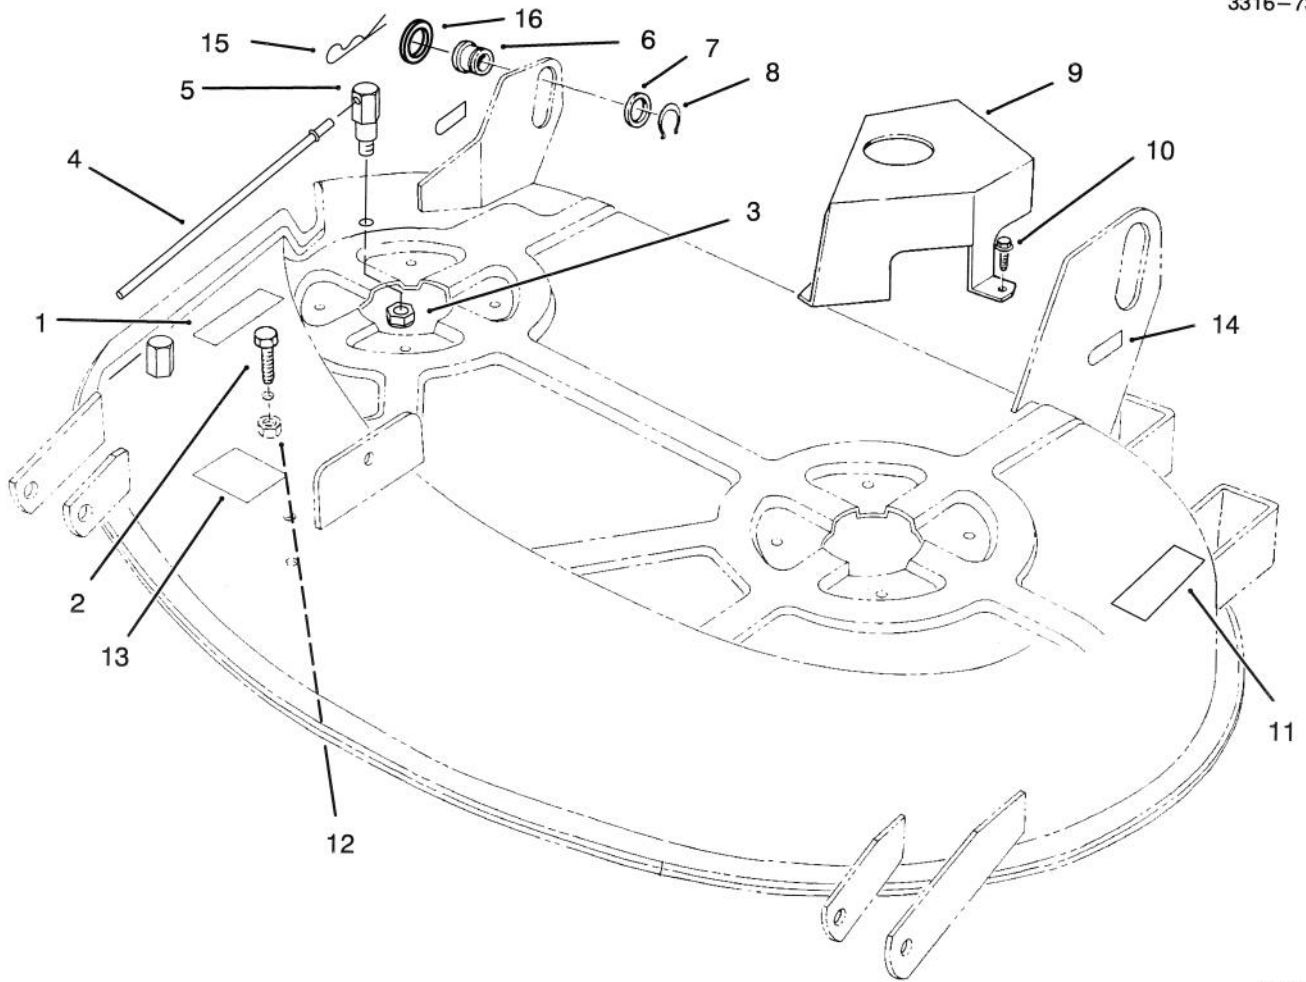

MODEL NO. 78216-490001 & UP

PARTS CATALOG

38" Side Discharge Rotary Cutting Unit
WHEEL HORSE® YARD/GARDEN TRACTOR

C-1633

BLADE & SPINDLE ASSEMBLY

Ref. No.	Part No.	Description	No. Used
1	915007	Nut - Hex	2
2	322-3	Screw - Cap Hex. Hd.	8
3	302-16	Fitting - Grease	2
4	3296-29	Nut - Lock	8
5	57-4700	Blade	2
6	112843	Washer - Blade	2
7	26-0671	Bolt - Blade	2
8	80-4351	Shaft - Spindle	2

C-1632A

CUTTING UNIT ASSEMBLY

Ref. No.	Part No.	Description	No. Used	Ref. No.	Part No.	Description	No. Used
1	92-7082	Pulley - Idler	1	23	322-3	Screw - Cap Hex. Hd.	2
2	3296-39	Nut - Lock	2	24	3217-6	Nut - Hex	1
3	3256-24	Washer - Flat	2	25	109950	Spacer	1
4	78-8011-03	Shaft - R.H.	1	26	57-6950	Spring - Deflector	1
5	3272-21	Pin - Cotter	4	27	93-0317	Chute/Safety Decal Assy.	1
6	78-8071	Link - Rear	1	28	93-1122	Decal - Danger	1
7	933506	Pin - Cotter	3	30	3296-42	Nut - Lock	2
8	3256-26	Washer - Flat	5	31	321-4	Screw - Cap Hex. Hd.	2
9	933504	Cotter - Hairpin	1	32	86-9240	Bracket - Lower Lift	1
10	110656	Trunnion	1	33	86-9250	Bracket - Upper Lift	1
11	121010	Rod - Lift	1	34	3218-5	Nut - Hex Jam	1
12	926715	Screw - Self Tapping	6	35	118960	Shaft - Roller	2
13	78-6400-03	Clamp	3	36	29-4820	Roller	2
14	3272-6	Pin - Cotter	1	37	92-6834-01	Deck/Safety Decal Assy. (Incl. Ref.#1 & 11 pg.3)	1
15	32146-2	Nut - Hex	2	38	325-13	Screw - Cap Hex. Hd.	1
16	92-7073-03	Shaft - L.H.	1	39	323-10	Screw - Cap Hex. Hd.	1
17	110506	Wheel	2	40	78-3370-03	Arm - Idler	1
18	5188	Bolt - Shoulder	2	41	302-26	Fitting - Grease	1
19	322-6	Screw - Cap Hex. Hd.	1	42	109859	Bushing	2
20	78-6210	Spring - Extension	1	43	323-16	Screw - Cap Hex. Hd.	1
21	3296-29	Nut - Lock	3	44	78-8091-03	Brace	1
22	2844	Washer - Flat	2				

C-0896A

COVER ASSEMBLY

Ref. No.	Part No.	Description	No. Used
1	92-7109	Decal - Danger	1
2	322-1	Screw - Cap Hex. Hd.	2
3	3296-39	Nut - Lock	1
4	57-4380	Rod - Hinge	1
5	92-7063	Post - Pivot	1
6	78-7340	Roller - Lift	2
7	920239	Washer - Flat	2
8	32151-29	Ring - Retaining Ext.	2