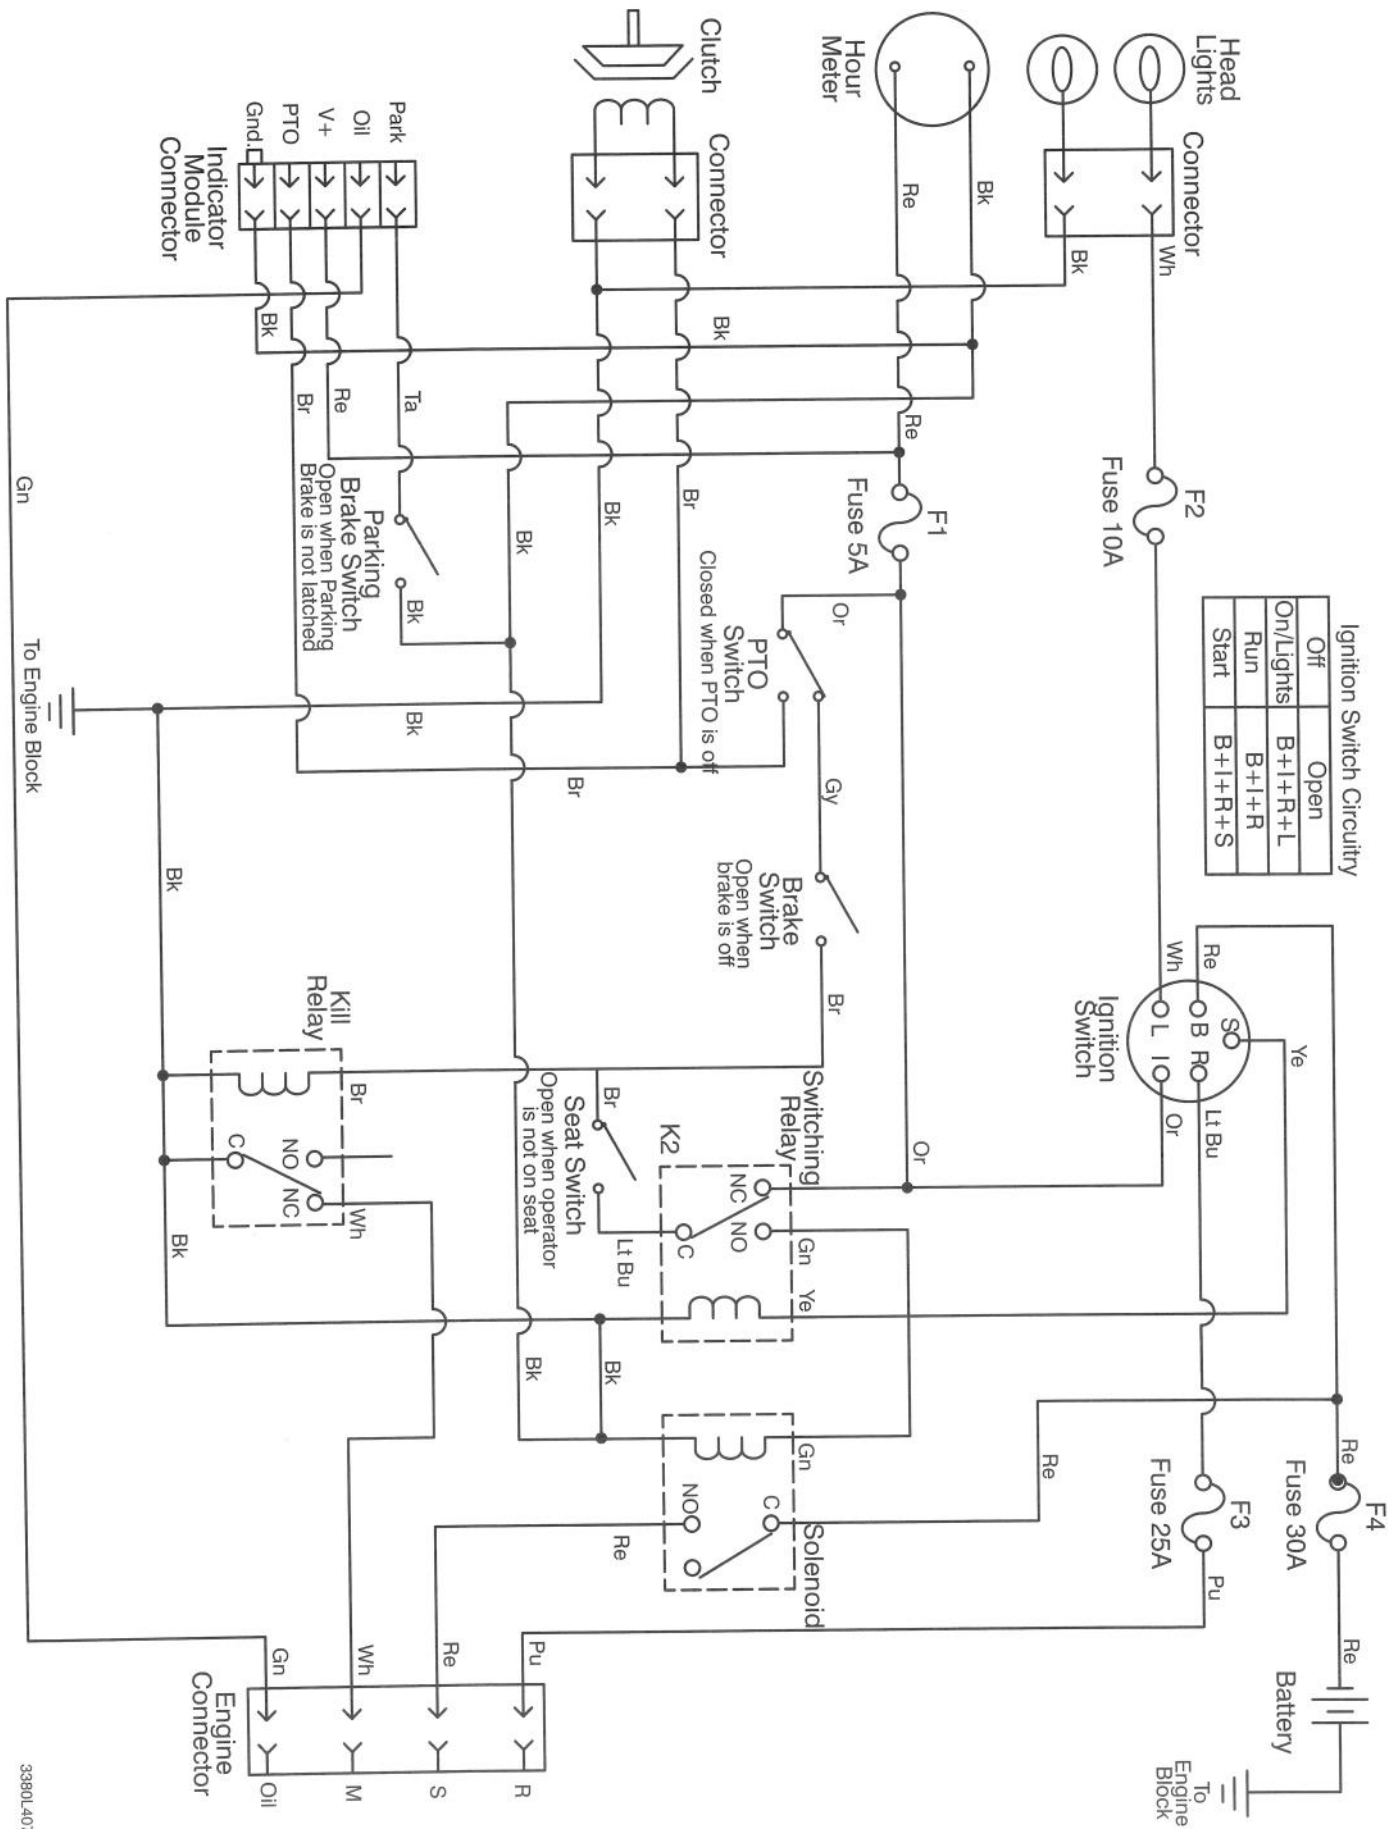

Electric Schematic Twin Cylinder Hydro Drive

3390L407