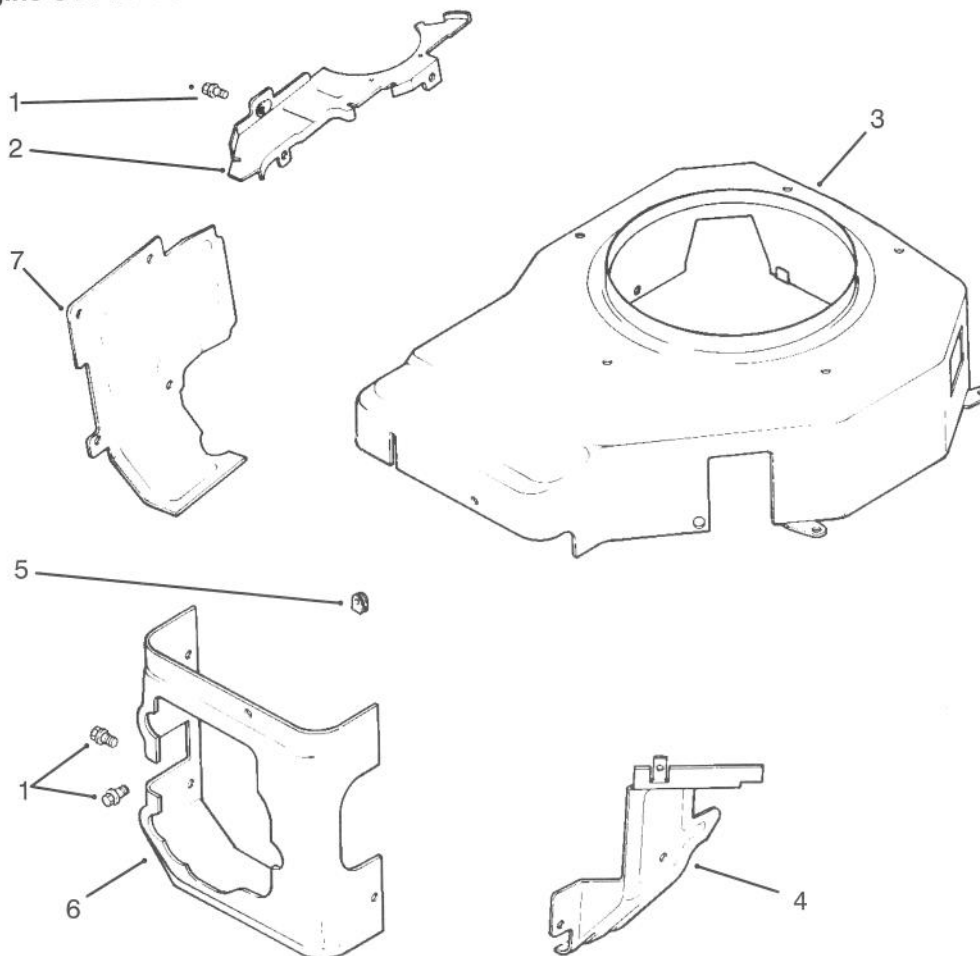

Sheet No.: 106
C-1953

Blower Housing & Baffles

Ref. No.	Part No.	Qty.	Description
1	M-0545010	13	Screw M5x0.8x10 (Only On: 72042, 72063, 72062, 72043)
2	12 146 07	1	Plate-Blower Housing (Only On: 72042, 72063, 72062, 72043)
3	12 027 18	1	Housing-Blower (Only On: 72042, 72063, 72062, 72043)
4	12 063 05	1	Baffle-Carburetor (Only On: 72042, 72063, 72062, 72043)
5	12 313 03	1	Grommet-Blower Housing (Only On: 72042, 72063, 72062, 72043)
6	12 063 08	1	Baffle-Cylinder Head (Only On: 72042, 72063, 72062, 72043)
7	12 063 01	1	Baffle-Cylinder Barrel (Only On: 72042, 72063, 72062, 72043)