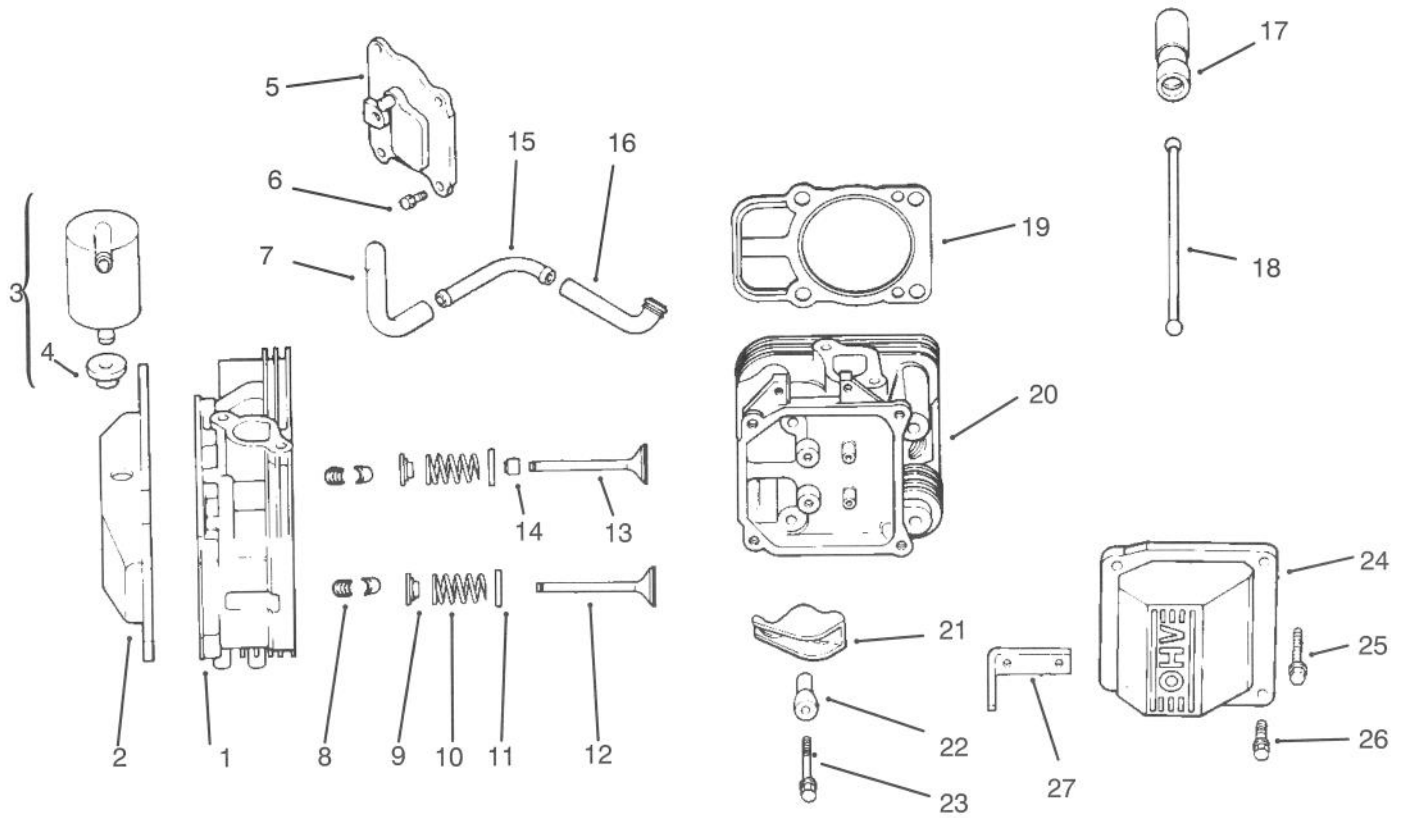

Sheet No.: 204
C-1962

Head / Valve / Breather

Ref. No.	Part No.	Qty.	Description
27	24 445 01	1	Strap-Lifting (Only On: 72103, 72083)