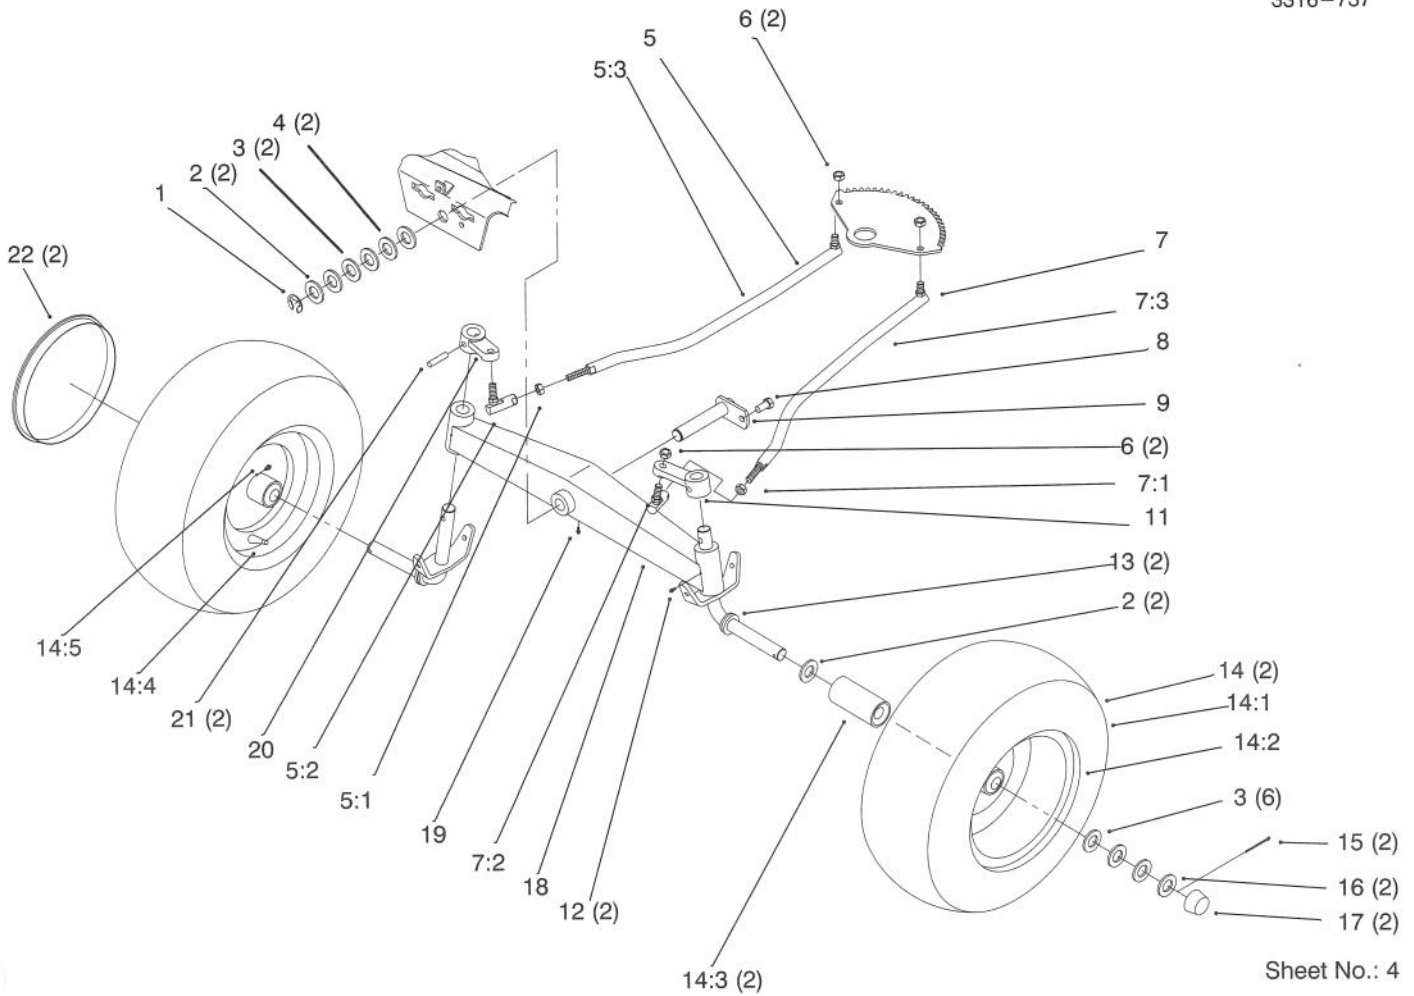

Sheet No.: 4

Front Axle

Ref. No.	Part No.	Qty.	Description
1	5618	1	E-Ring
2	5210	4	Washer-Shim
3	1278	8	Washer-Shim
4	9202324	2	Washer-10 GA
5	92-6883	1	Steering Link RH
☆5:1		1	Nut-HJ
5:2	78-2920	1	Joint-Ball
5:3	78-5801	1	Joint-Ball RH W/ Jam Nut
6	9150026	4	Nut-Lock
7	92-6884	1	Steering Link LH
☆7:1		1	Nut-HJ
7:2	78-2920	1	Joint-Ball
7:3	78-5811	1	Joint-Ball LH W/ Jam Nut
8	9267154	1	Screw
9	92-7057-03	1	Pin-Front
11	78-1940-01	1	Arm-Front Spindle RH
12	302-5	2	Fitting-Grease
13	78-2601-01	2	Spindle
☆14		2	Wheel & Tire ASM
14:1	117127	2	Tire
14:2	78-1680	2	Wheel
14:3	110513	4	Bearing-Wheel
14:4	5108	2	Valve-Tire Tubeless
15	3272-17	2	Pin-Cotter
16	28-2480	2	Washer-Flat
17	61-9780	2	Hubcap

☆ Not serviced