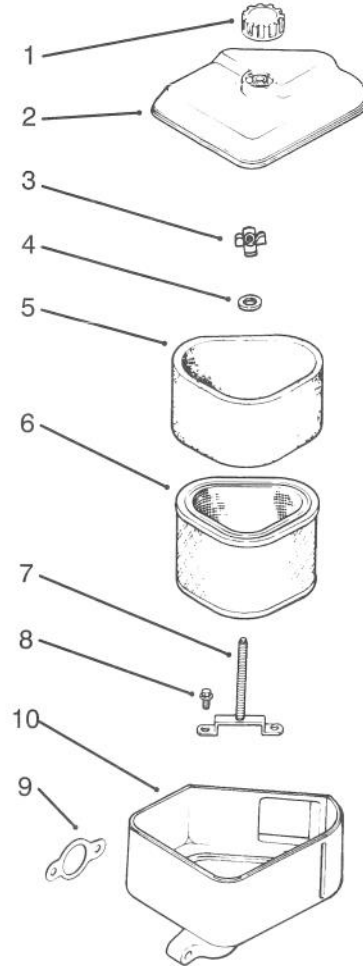

Sheet No.: 110
C-1957

Air Intake / Filtration

Ref. No.	Part No.	Qty.	Description
1	12 341 01	1	Knob-Air Cleaner Cover (Only On: 72042, 72063, 72062, 72043)
2	12 096 06	1	Cover-Air Cleaner (Only On: 72042, 72063, 72062, 72043)
3	12 100 01	1	Nut-Wing (Only On: 72042, 72063, 72062, 72043)
4	X-25-63	1	Washer-Flat (Only On: 72042, 72063, 72062, 72043)
5	12 083 05	1	Element-Air Cleaner (Only On: 72042, 72063, 72062, 72043)
6	12 083 08	1	Precleaner-Element (Only On: 72042, 72063, 72062, 72043)
7	12 072 03	1	Stud-Mounting Plate (Only On: 72042, 72063, 72062, 72043)
8	12 086 01	1	Screw-Mounting Plate (Only On: 72042, 72063, 72062, 72043)
9	12 041 02	1	Gasket-Air Cleaner (Only On: 72042, 72063, 72062, 72043)
10	12 094 01	1	Base-Air Cleaner (Only On: 72042, 72063, 72062, 72043)
*	12 113 04	1	Decal-Air Cleaner (Only On: 72043, 72042, 72063, 72062)

* Not illustrated