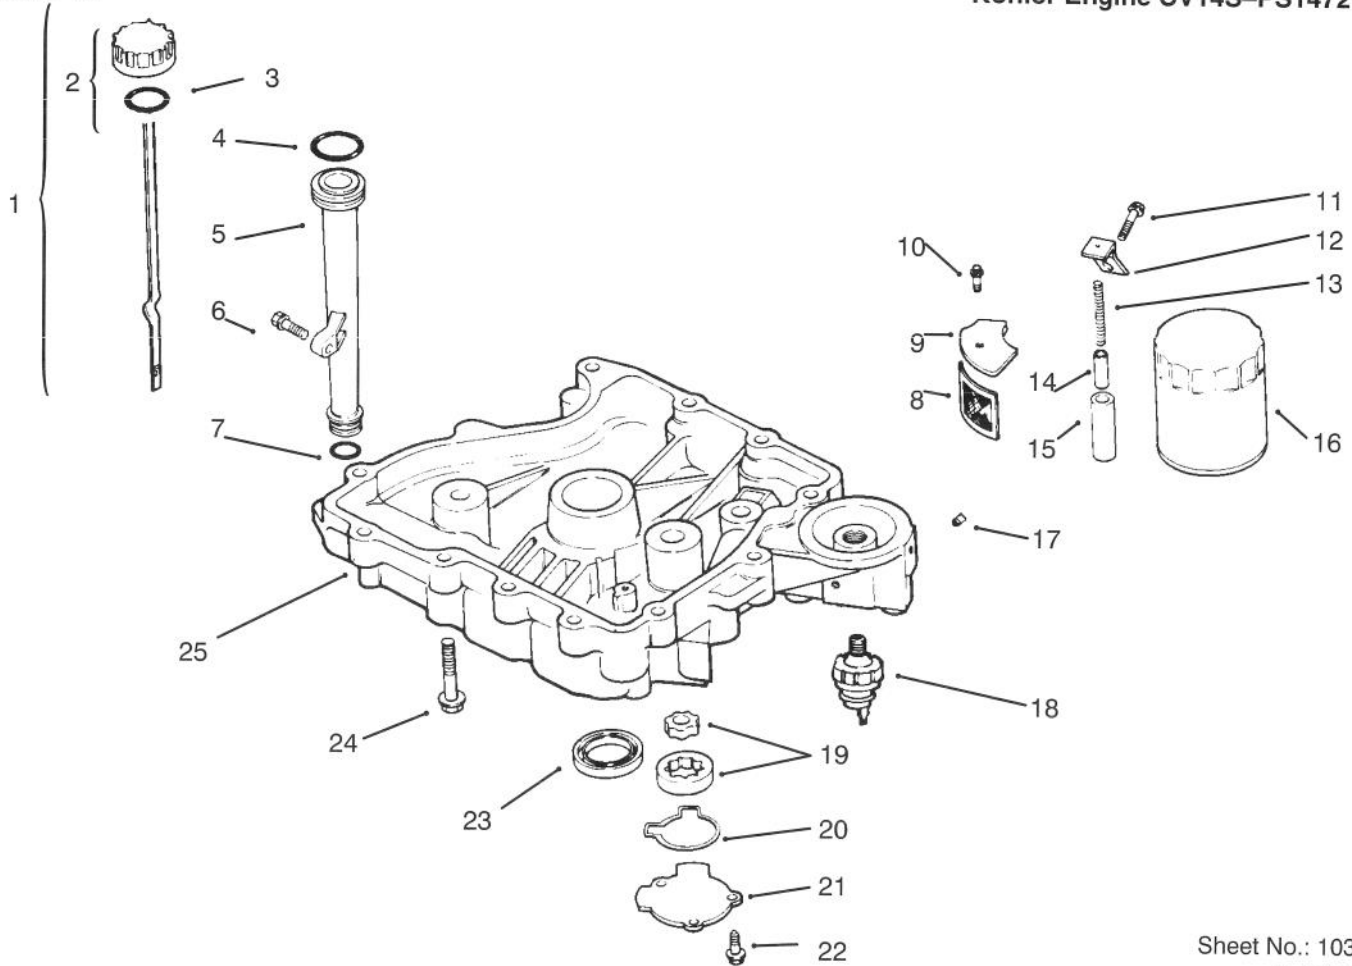

Sheet No.: 103
C-1950

Oil Pan / Lubrication

Ref. No.	Part No.	Qty.	Description
1	12 038 01	1	Dipstick INC 2-3 (Only On: 72042, 72063, 72062, 72043)
†2	25 755 13	1	Kit-Oil Cap INC 3 (Only On: 72042, 72063, 72062, 72043)
†3	12 153 03	1	O Ring-Fill Cap (Only On: 72042, 72063, 72062, 72043)
4	12 153 02	1	O Ring-Upper Fill Tube (Only On: 72042, 72063, 72062, 72043)
5	12 123 04	1	Tube-Oil Fill (Only On: 72042, 72063, 72062, 72043)
6	SM-0545020	1	Screw M5x0.8x20 (Only On: 72042, 72063, 72062, 72043)
7	12 153 01	1	O Ring-Lower Fill Tube (Only On: 72042, 72063, 72062, 72043)
8	12 162 02	1	Screen-Oil Pickup (Only On: 72042, 72063, 72062, 72043)
9	12 096 03	1	Cover-Oil Pickup Screen (Only On: 72042, 72063, 72062, 72043)
10	M-0545016	1	Screw M5x0.8x16 (Only On: 72042, 72063, 72062, 72043)
11	M-1039025	1	Screw M10x1.5x25 (Only On: 72042, 72063, 72062, 72043)
12	12 126 02	1	Bracket-Oil Pump Relief (Only On: 72042, 72063, 72062, 72043)
13	12 089 03	1	Spring-Oil Relief Valve (Only On: 72042, 72063, 72062, 72043)
14	12 462 01	1	Piston-Oil Relief Valve (Only On: 72042, 72063, 72062, 72043)
15	12 208 01	1	Body-Oil Relief Valve (Only On: 72042, 72063, 72062, 72043)
16	12 050 01	1	Filter-Oil (Only On: 72042, 72063, 72062, 72043)
17	X-75-10	2	Plug-SH 3/8 NPTF (Only On: 72042, 72063, 72062, 72043)
18	52 099 06	1	Switch-Oil Pressure (Only On: 72042, 72063, 72062, 72043)
19	12 393 01	1	Pump-Oil (Only On: 72042, 72063, 72062, 72043)
20	12 032 04	1	O Ring-Oil Pump Cover (Only On: 72042, 72063, 72062, 72043)
21	12 096 02	1	Cover-Oil Pump (Only On: 72042, 72063, 72062, 72043)
22	M-0545016	3	Screw M5x0.8x16 (Only On: 72042, 72063, 72062, 72043)
23	12 032 03	1	Seal-Crankshaft (Only On: 72042, 72063, 72062, 72043)
24	SM-0838045	12	Screw M8x1.25x45 (Only On: 72042, 72063, 72062, 72043)
25	12 199 21	1	Pan-Oil (Only On: 72042, 72063, 72062, 72043)
*	52 518 21	1	Lead-Oil Switch W/Tabs (Only On: 72042, 72063, 72062, 72043)

† Included in a service kit or in an assembly

* Not illustrated