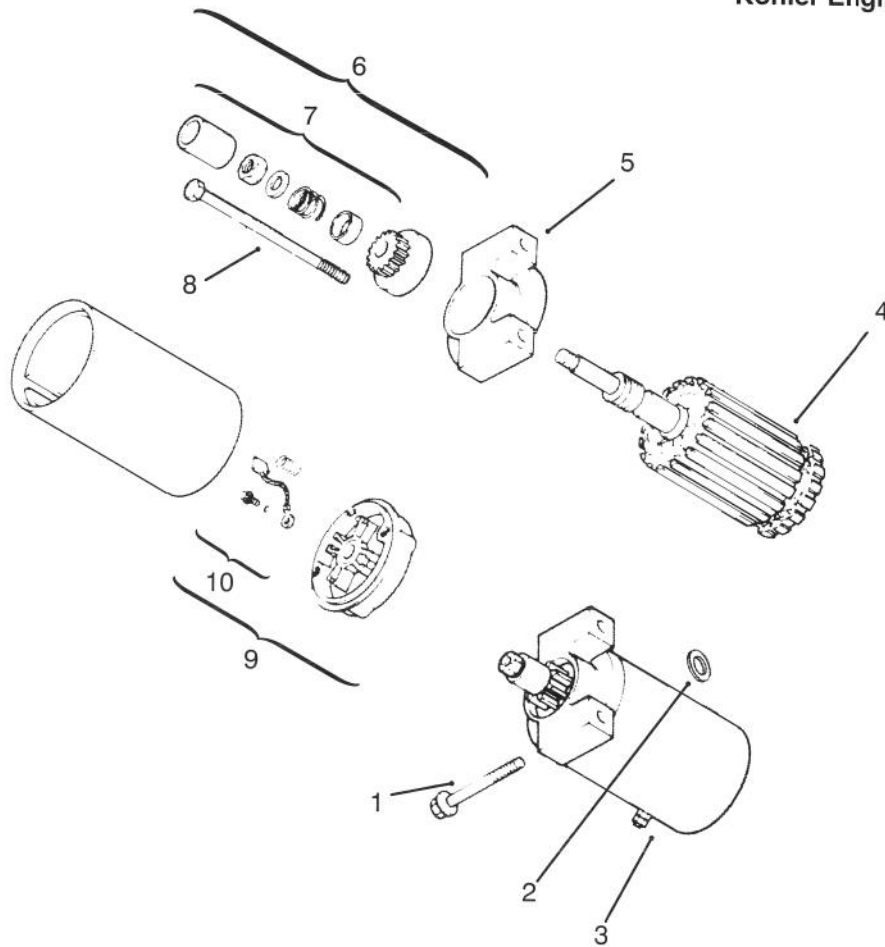

Sheet No.: 107
C-1954

Starting System

Ref. No.	Part No.	Qty.	Description
1	M0839070	2	Screw M8x1.25x70 (Only On: 72042, 72063, 72062, 72043)
2	12 468 01	2	Washer (Only On: 72042, 72063, 72062, 72043)
3	12 098 05	1	Starter ASM INC 4-10 (Only On: 72042, 72063, 72062, 72043)
†4	12 170 02	1	Armature (Only On: 72042, 72063, 72062, 72043)
†5	12 227 01	1	Cap-Drive End (Only On: 72042, 72063, 72062, 72043)
†6	12 755 12	1	Kit-Drive INC 7 (Only On: 72042, 72063, 72062, 72043)
†7	12 755 06	1	Kit-Drive Parts (Only On: 72042, 72063, 72062, 72043)
†8	12 086 02	1	Screw-HF (Only On: 72042, 72063, 72062, 72043)
†9	12 243 01	1	Cap-Commutator INC 10 (Only On: 72042, 72063, 72062, 72043)
†10	82 755 28	1	Kit-Brush And Spring (Only On: 72042, 72063, 72062, 72043)
*	52 357 01	1	Lubricant-Starter (Only On: 72042, 72063, 72062, 72043)

† Included in a service kit or in an assembly
* Not illustrated