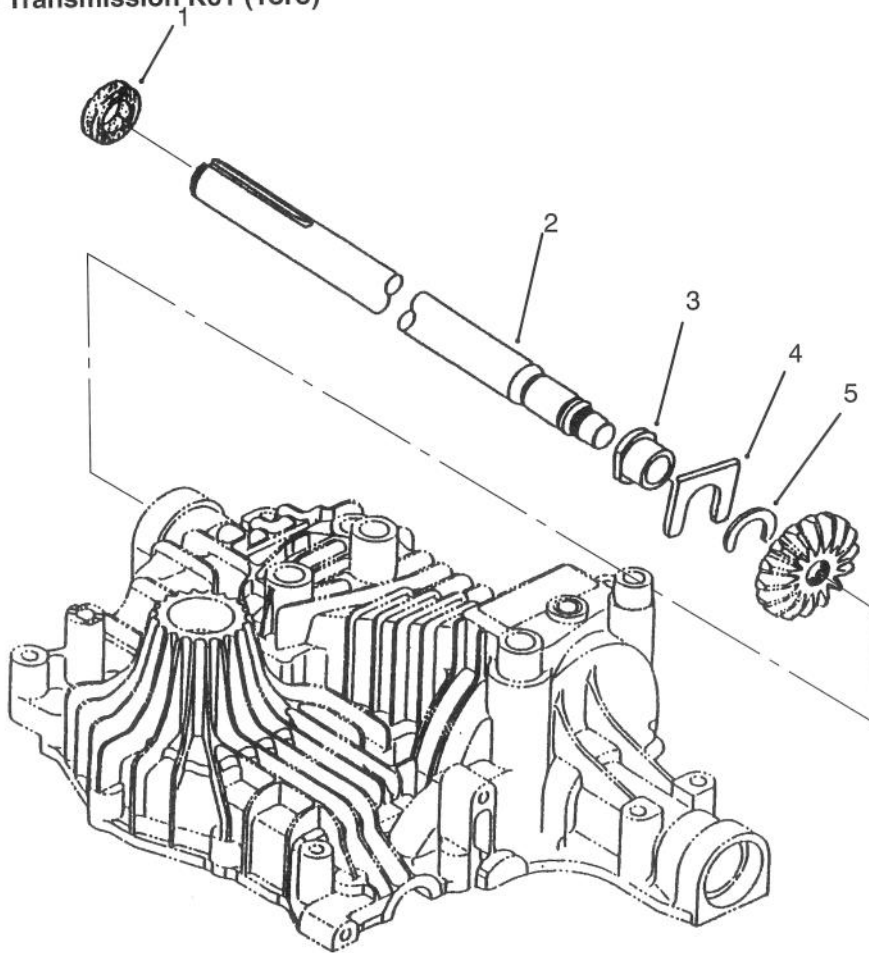

Sheet No.: 412

C-1870

Axle Shaft

Ref. No.	Part No.	Qty.	Description
1	93-0451	2	Seal (Only On: 72083, 72043, 72103, 72063)
2	93-0452	1	Shaft-Axle Right (Only On: 72083, 72043, 72103, 72063)
3	93-0454	2	Bushing (Only On: 72083, 72043, 72103, 72063)
4	93-0455	2	Wahser-Thrust (Only On: 72083, 72043, 72103, 72063)
5	93-0456	2	Ring (Only On: 72083, 72043, 72103, 72063)
*	93-0453	1	Shaft-Axle Left (Only On: 72083, 72043, 72103, 72063)

* Not illustrated