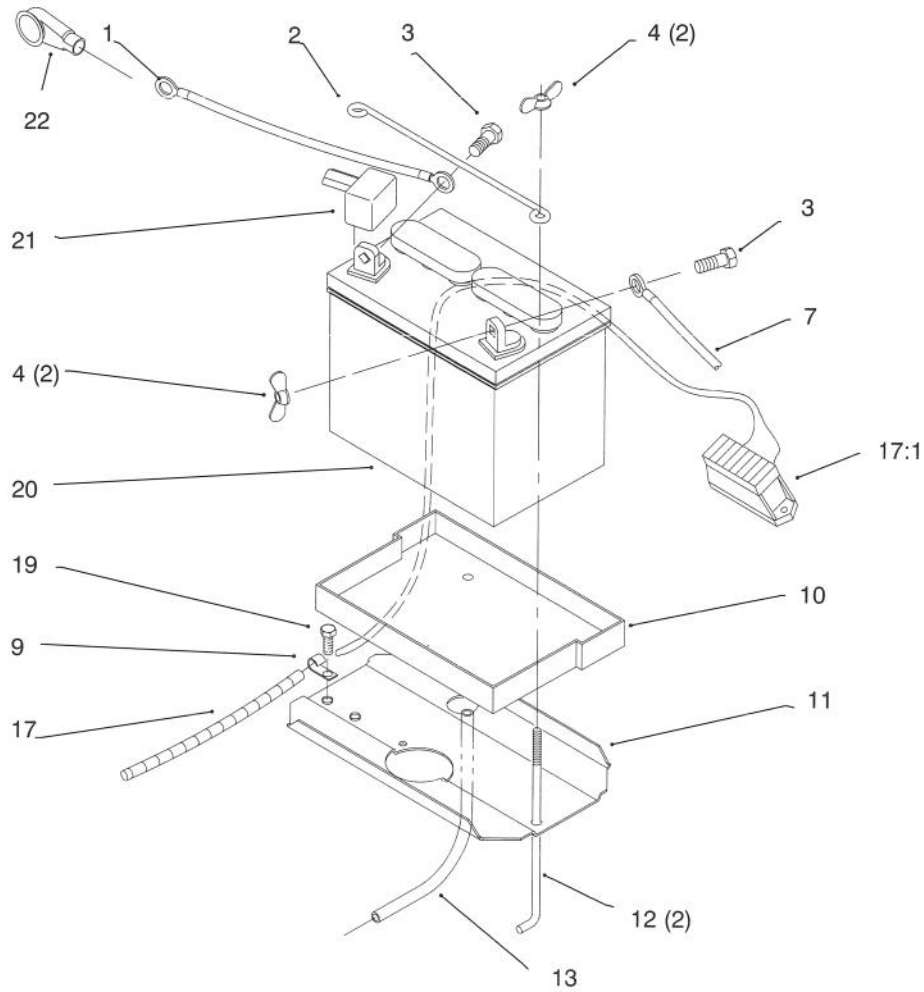

Battery

Ref. No.	Part No.	Qty.	Description
1	92-6989	1	Cable-Battery Red (Only On: 72103, 72083)
1	92-6990	1	Cable-Battery Red (Only On: 72043, 72042, 72063, 72062)
2	117316	1	Rod-Battery Hold Down
3	321-4	2	Screw-HH
4	32103-22	4	Nut-Wing
7	111078	1	Cable-Battery Black (Only On: 72043, 72042, 72063, 72062)
7	93-0324	1	Cable-Battery Black (Only On: 72103, 72083)
9	8830	1	Retainer-"j"
10	106948	1	Tray-Battery
11	78-6820-03	1	Plate-Battery
12	109547	2	Hook-Battery
13	114720	1	Tube-Battery Drn
17	92-6904	1	Harness-Wire (Only On: 72083, 72103)
17	92-6905	1	Harness-Wire (Only On: 72043, 72063)
17	92-6907	1	Harness-Wire (Only On: 72042, 72062)
17:1	120930	1	Fuse Holder
19	32144-14	1	Screw-HH
20	105842	1	Battery (Only On: 72042, 72062, 72043, 72063)
20	115877	1	Battery (Only On: 72103, 72083)
21	109553	1	Boot-Battery Cable
22	93-3190	1	Boot-Terminal Insulator (Only On: 72103, 72083)