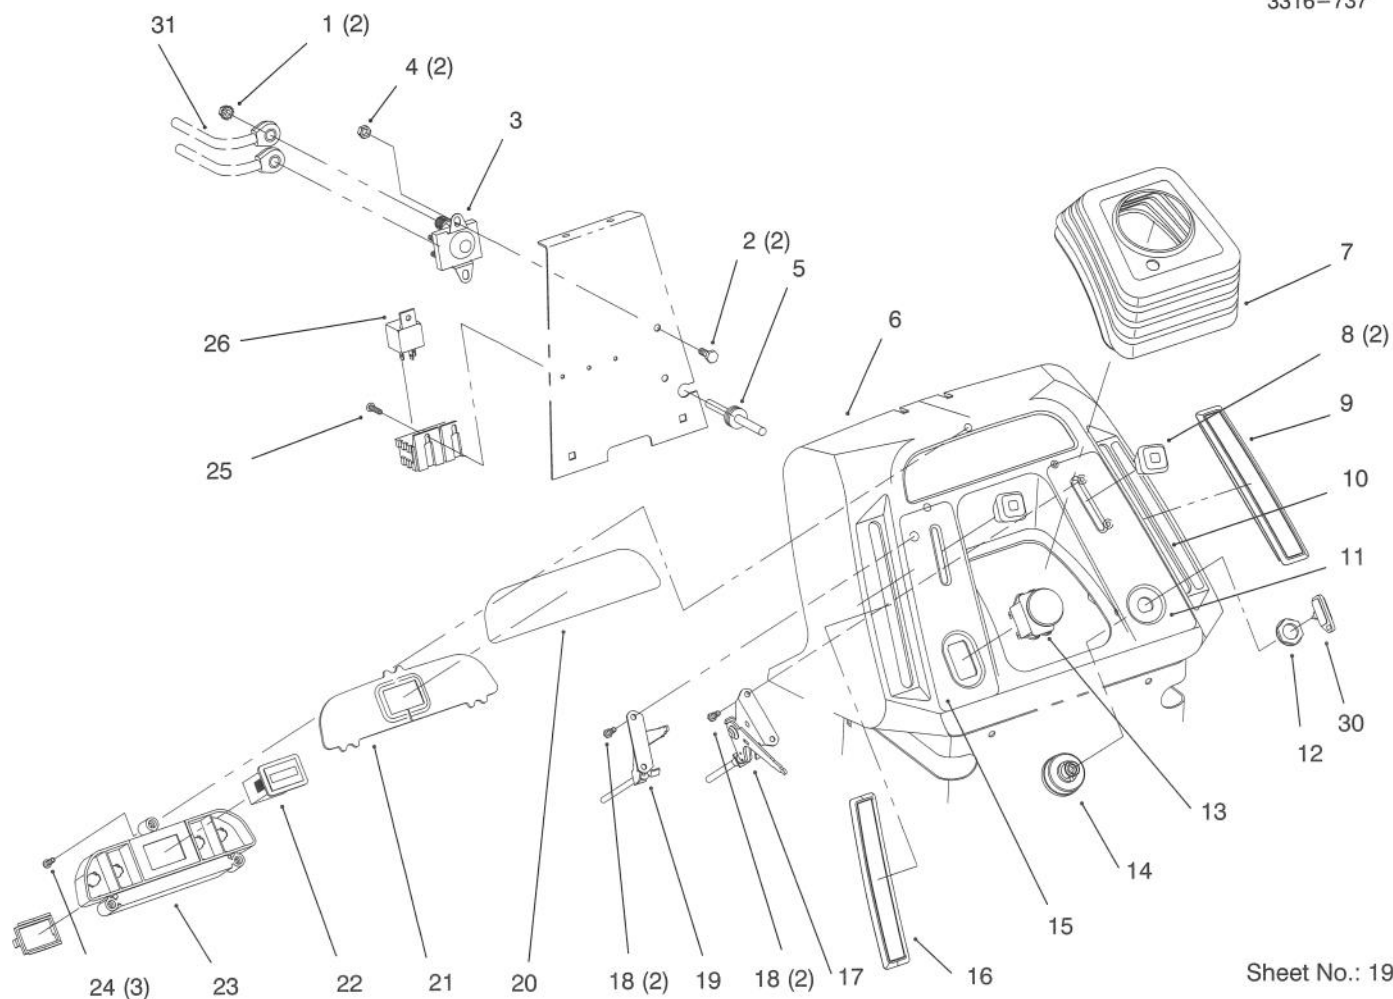

Sheet No.: 19

Dash

Ref. No.	Part No.	Qty.	Description
1	32149-2	2	Nut-Hex (Only On: 72043, 72042, 72063, 72062)
2	321-4	2	Screw-HH (Only On: 72043, 72042, 72063, 72062)
3	92-9845	1	Solenoid - 12 Volt (Only On: 72043, 72042, 72063, 72062)
4	3296-42	2	Nut-Hex Lock (Only On: 72043, 72042, 72063, 72062)
5	237-141	1	Grommet
6	92-6510	1	Dash
7	92-6680	1	Boot-Steering
8	66-0120	2	Knob
9	92-6796	1	Cover-Slot RH (Only On: 72043, 72063, 72083, 72103)
10	92-6722	1	Decal-Shift (Only On: 72042, 72062)
11	92-6721	1	Decal-Throttle/Ignition (Only On: 72042, 72043, 72083)
11	92-7087	1	Decal-Throttle/Ignition (Only On: 72103, 72063, 72062)
12	700919	1	Nut
13	92-6787	1	Switch-PTO
14	92-6785	1	Switch INC 12 & 30
15	92-6720	1	Decal-Choke/PTO (Only On: 72042, 72043, 72083)
15	92-7086	1	Decal-PTO/Choke (Only On: 72103, 72063, 72062)
16	92-6797	1	Cover-Slot LH
17	92-6782	1	Control-Throttle (Only On: 72043, 72042, 72063, 72062)
17	92-6784	1	Control-Throttle (Only On: 72103, 72083)
18	32144-32	4	Screw-Plastic
19	92-6781	1	Control-Choke (Only On: 72043, 72042, 72063, 72062)
19	92-6783	1	Control-Choke (Only On: 72103, 72083)
20	92-6973	1	Decal-Dash Lens (Only On: 72043, 72083, 72103)
20	92-6975	1	Decal-Dash Lens (Only On: 72042, 72062, 72063)
21	92-6705	1	Lens-Dash