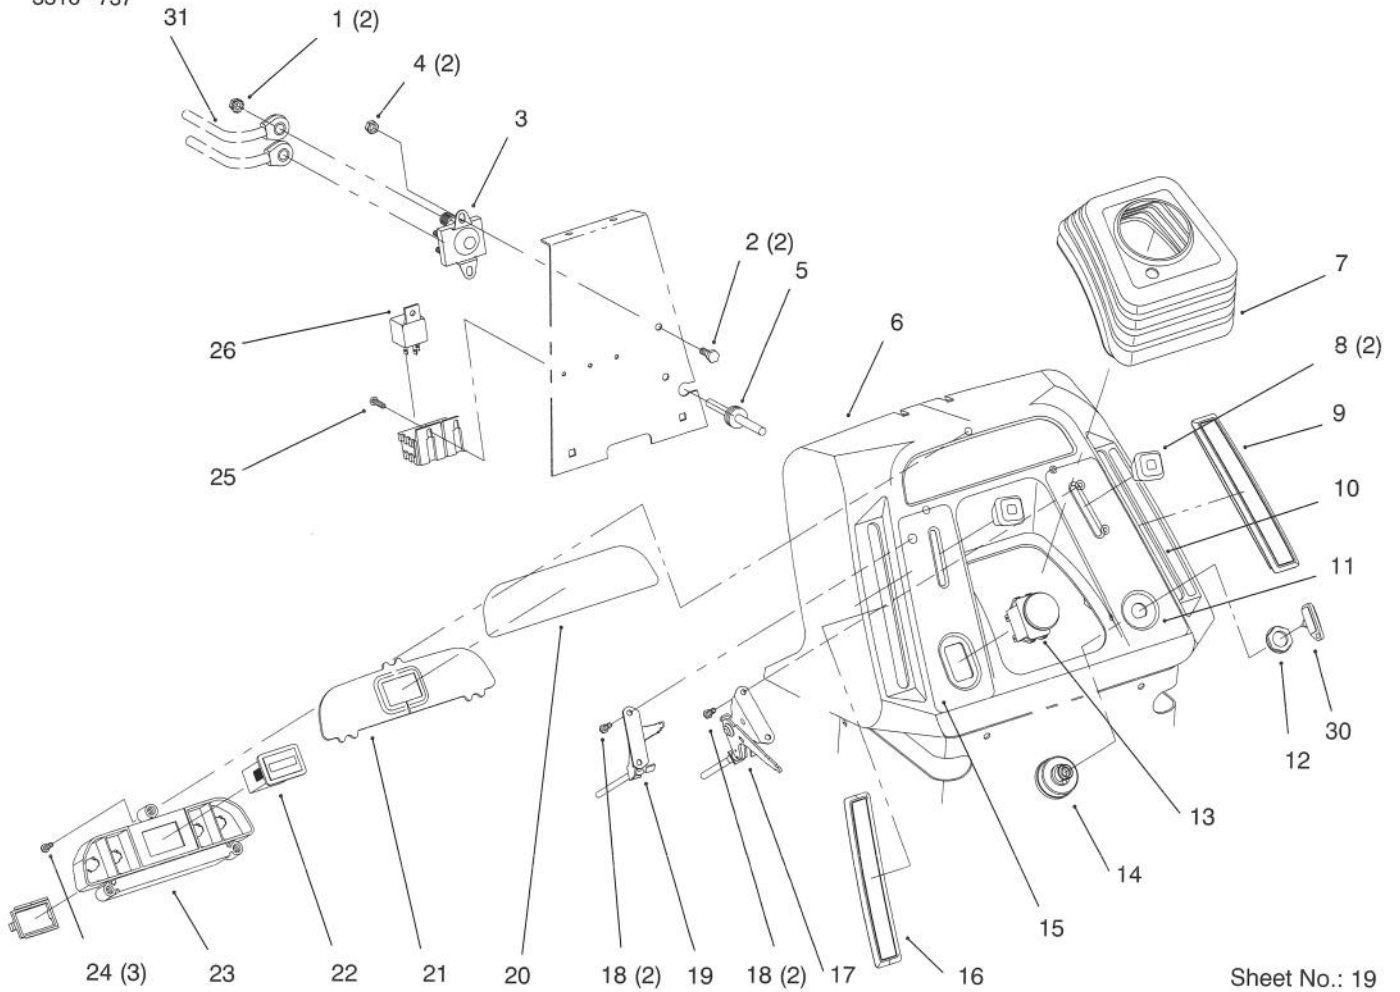

3316-737

Sheet No.: 19

Dash

Ref. No.	Part No.	Qty.	Description
22	92-6715	1	Hourmeter
23	92-6709	1	Light-Indicator (Only On: 72043, 72083, 72103)
23	92-6732	1	Housing-Indicator Light (Only On: 72042, 72062, 72063)
24	32104-118	3	Screw-PH
25	32144-8	2	Screw-PPH
26	116397	2	Relay
30	62-7770	1	Key-Ignition
31	92-6989	1	Cable-Battery Red (Only On: 72043, 72042, 72063, 72062)