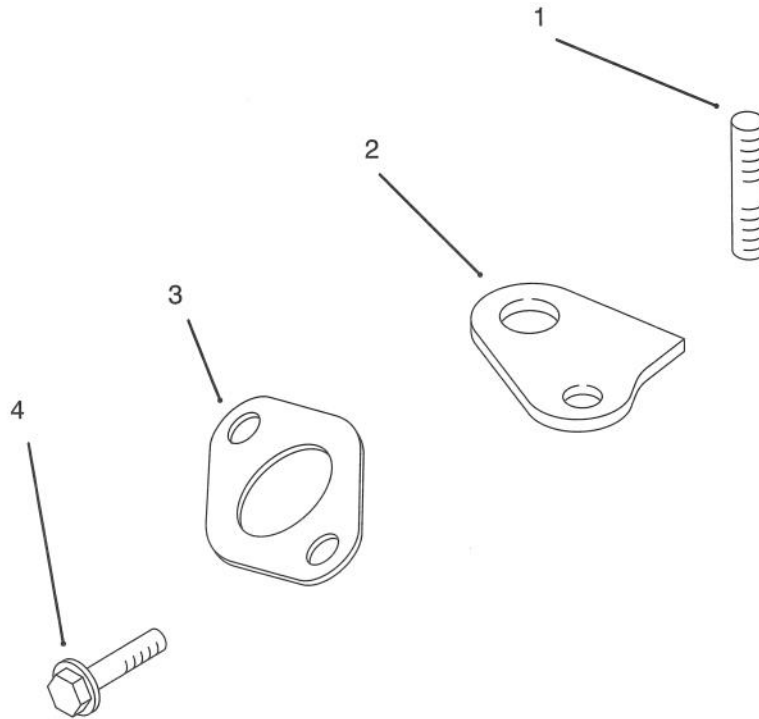

Sheet No.: 111
C-1958

Exhaust

Ref. No.	Part No.	Qty.	Description
1	M-0829033	2	Stud M8x1.25x20 (Only On: 72043, 72042, 72063, 72062)
2	12 445 01	1	Strap-Lifting (Only On: 72043, 72042, 72063, 72062)
3	12 041 03	1	Gasket-Exhaust Manifold (Only On: 72043, 72042, 72063, 72062)
4	M-0645025	1	Screw-Valve Cover (Only On: 72043, 72042, 72063, 72062)