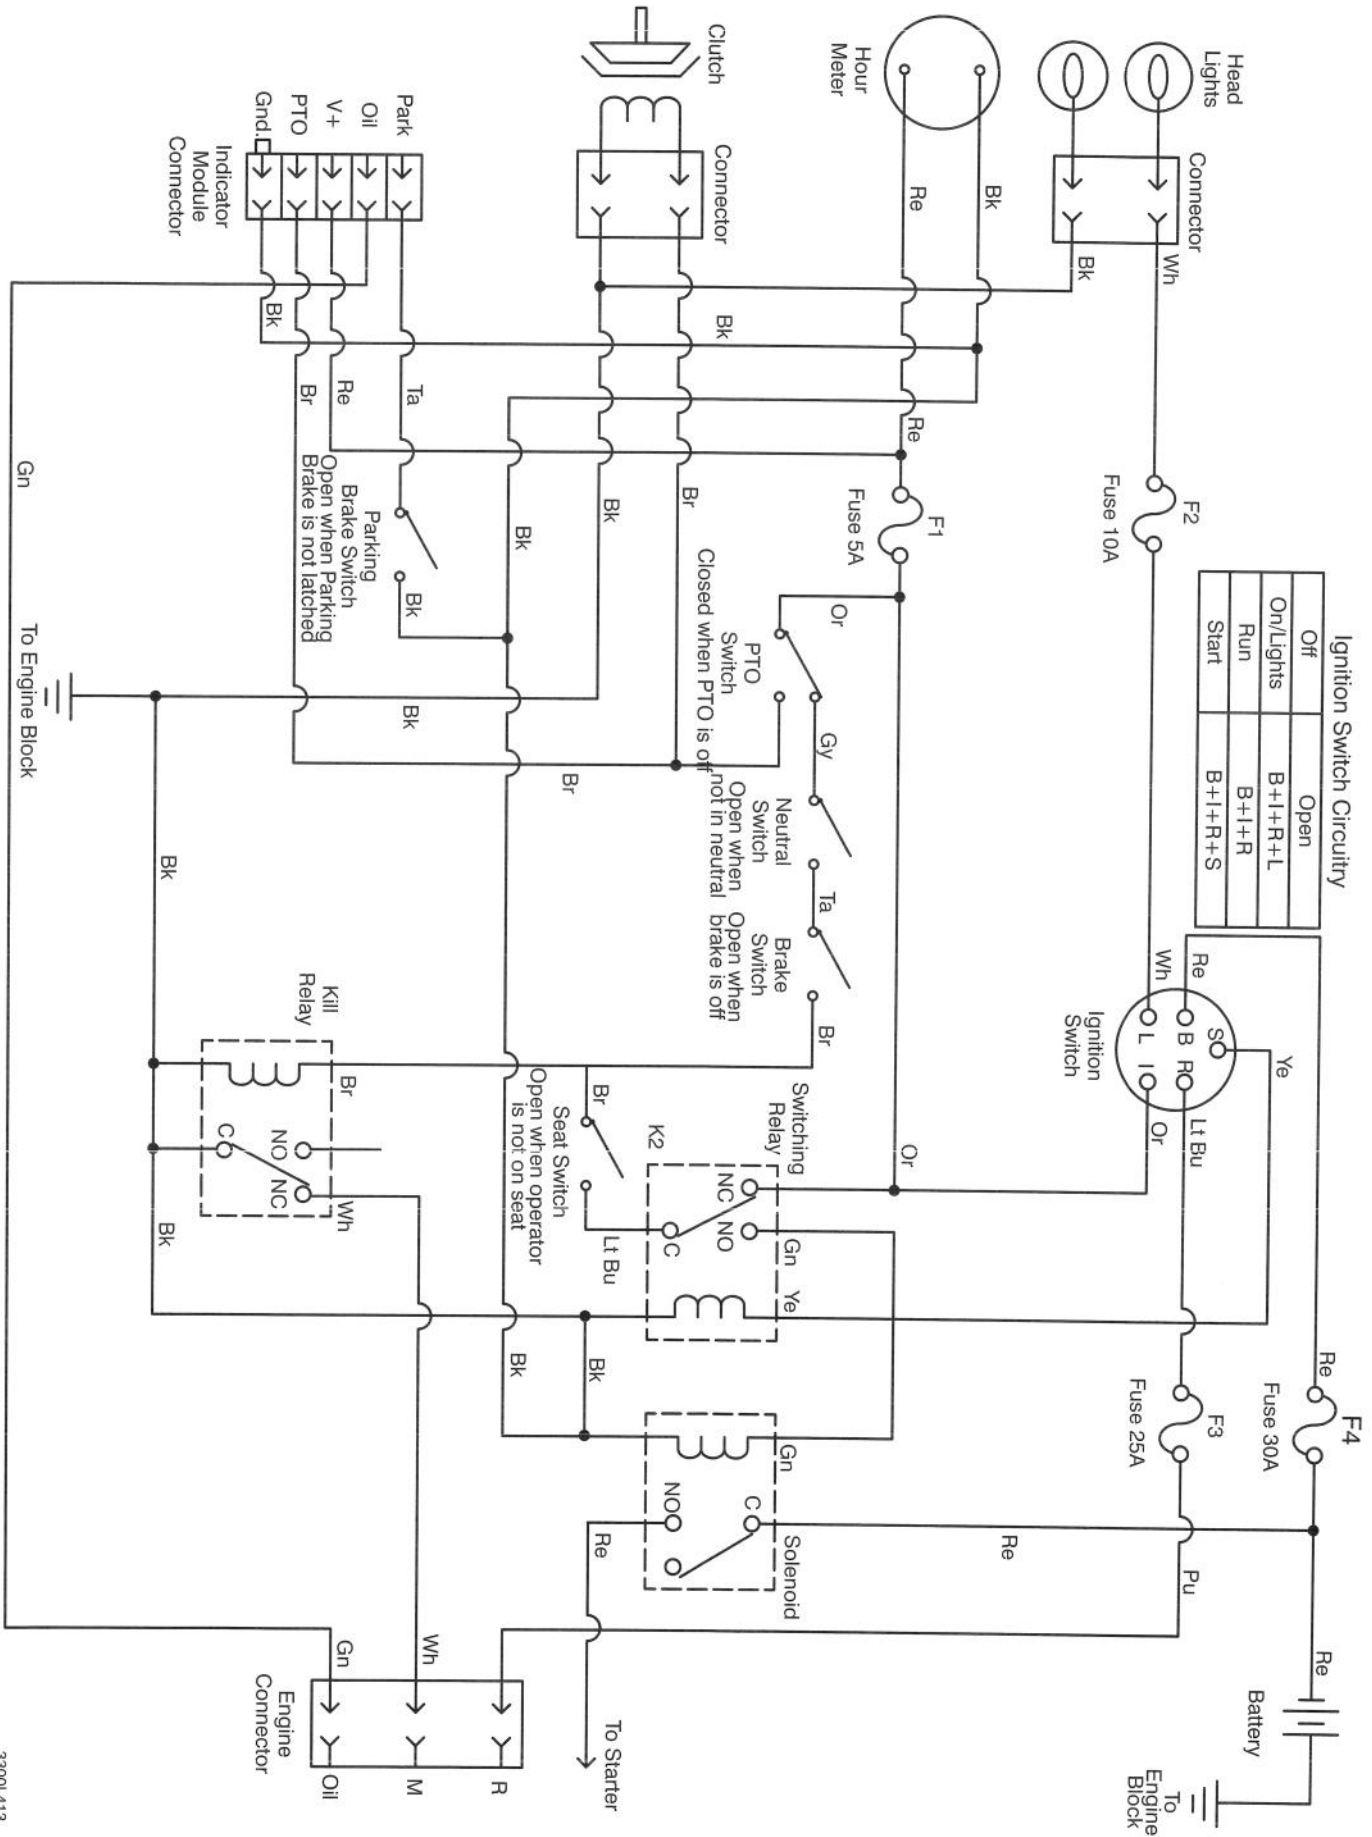

Electric Schematic Single Cylinder Gear Drive

3300L413