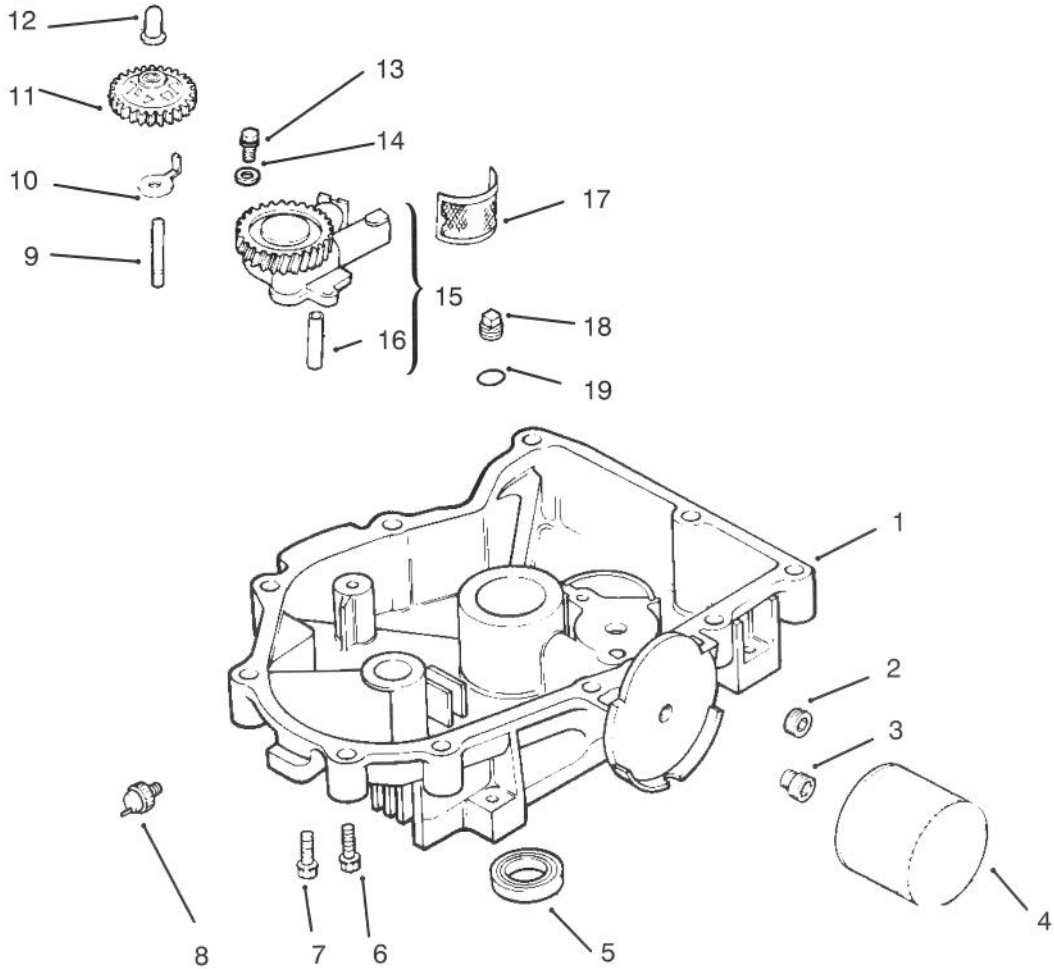

Sheet No.: 203
C-1961

Oil Pan / Lubrication

Ref. No.	Part No.	Qty.	Description
1	24 199 01	1	Oil Pan (Only On: 72103, 72083)
2	X-75-32	1	Plug-HS 3/8 NPTF (Only On: 72103, 72083)
3	24 136 01	1	Nipple-Oil Filter (Only On: 72103, 72083)
4	12 050 01	1	Filter-Oil (Only On: 72103, 72083)
5	52 032 08	1	Seal-Oil (Only On: 72103, 72083)
6	24 086 17	1	Screw M8x1.25x45 (Only On: 72103, 72083)
7	24 086 16	9	Screw M8x1.25x45 (Only On: 72103, 72083)
8	52 099 06	1	Switch-Oil Pressure (Only On: 72103, 72083)
9	12 144 02	1	Shaft-Governor Gear (Only On: 72103, 72083)
10	52 448 02	1	Tab-Locking (Only On: 72103, 72083)
11	24 043 11	1	Governor Gear ASM (Only On: 72103, 72083)
12	12 380 01	1	Pin-Governor Regulating (Only On: 72103, 72083)
13	M-0645025	2	Screw-Valve Cover (Only On: 72103, 72083)
14	SM-0631005	2	Washer-Governor (Only On: 72103, 72083)
15	24 393 05	1	Oil Pump ASM INC 16 (Only On: 72103, 72083)
†16	24 123 05	1	Tube-Oil Pickup (Only On: 72103, 72083)
17	12 162 02	1	Screen-Oil Pickup (Only On: 72103, 72083)
18	X-75-10	1	Plug-SH 3/8 NPTF (Only On: 72103, 72083)
19	24 153 08	1	O Ring (Only On: 72103, 72083)
*	25 113 05	1	Decal-Oil Sentry (Only On: 72103, 72083)

† Included in a service kit or in an assembly

* Not illustrated