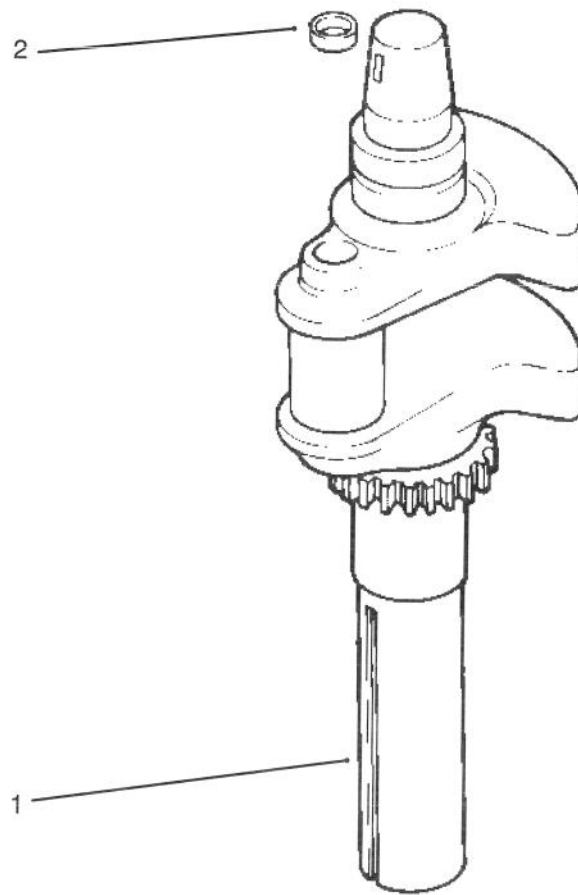

Sheet No.: 201
C-1959

Crankshaft

Ref. No.	Part No.	Qty.	Description
1	24 014 42	1	Crankshaft (Only On: 72103, 72083)
2	52 139 09	1	Plug-Cup (Only On: 72103, 72083)