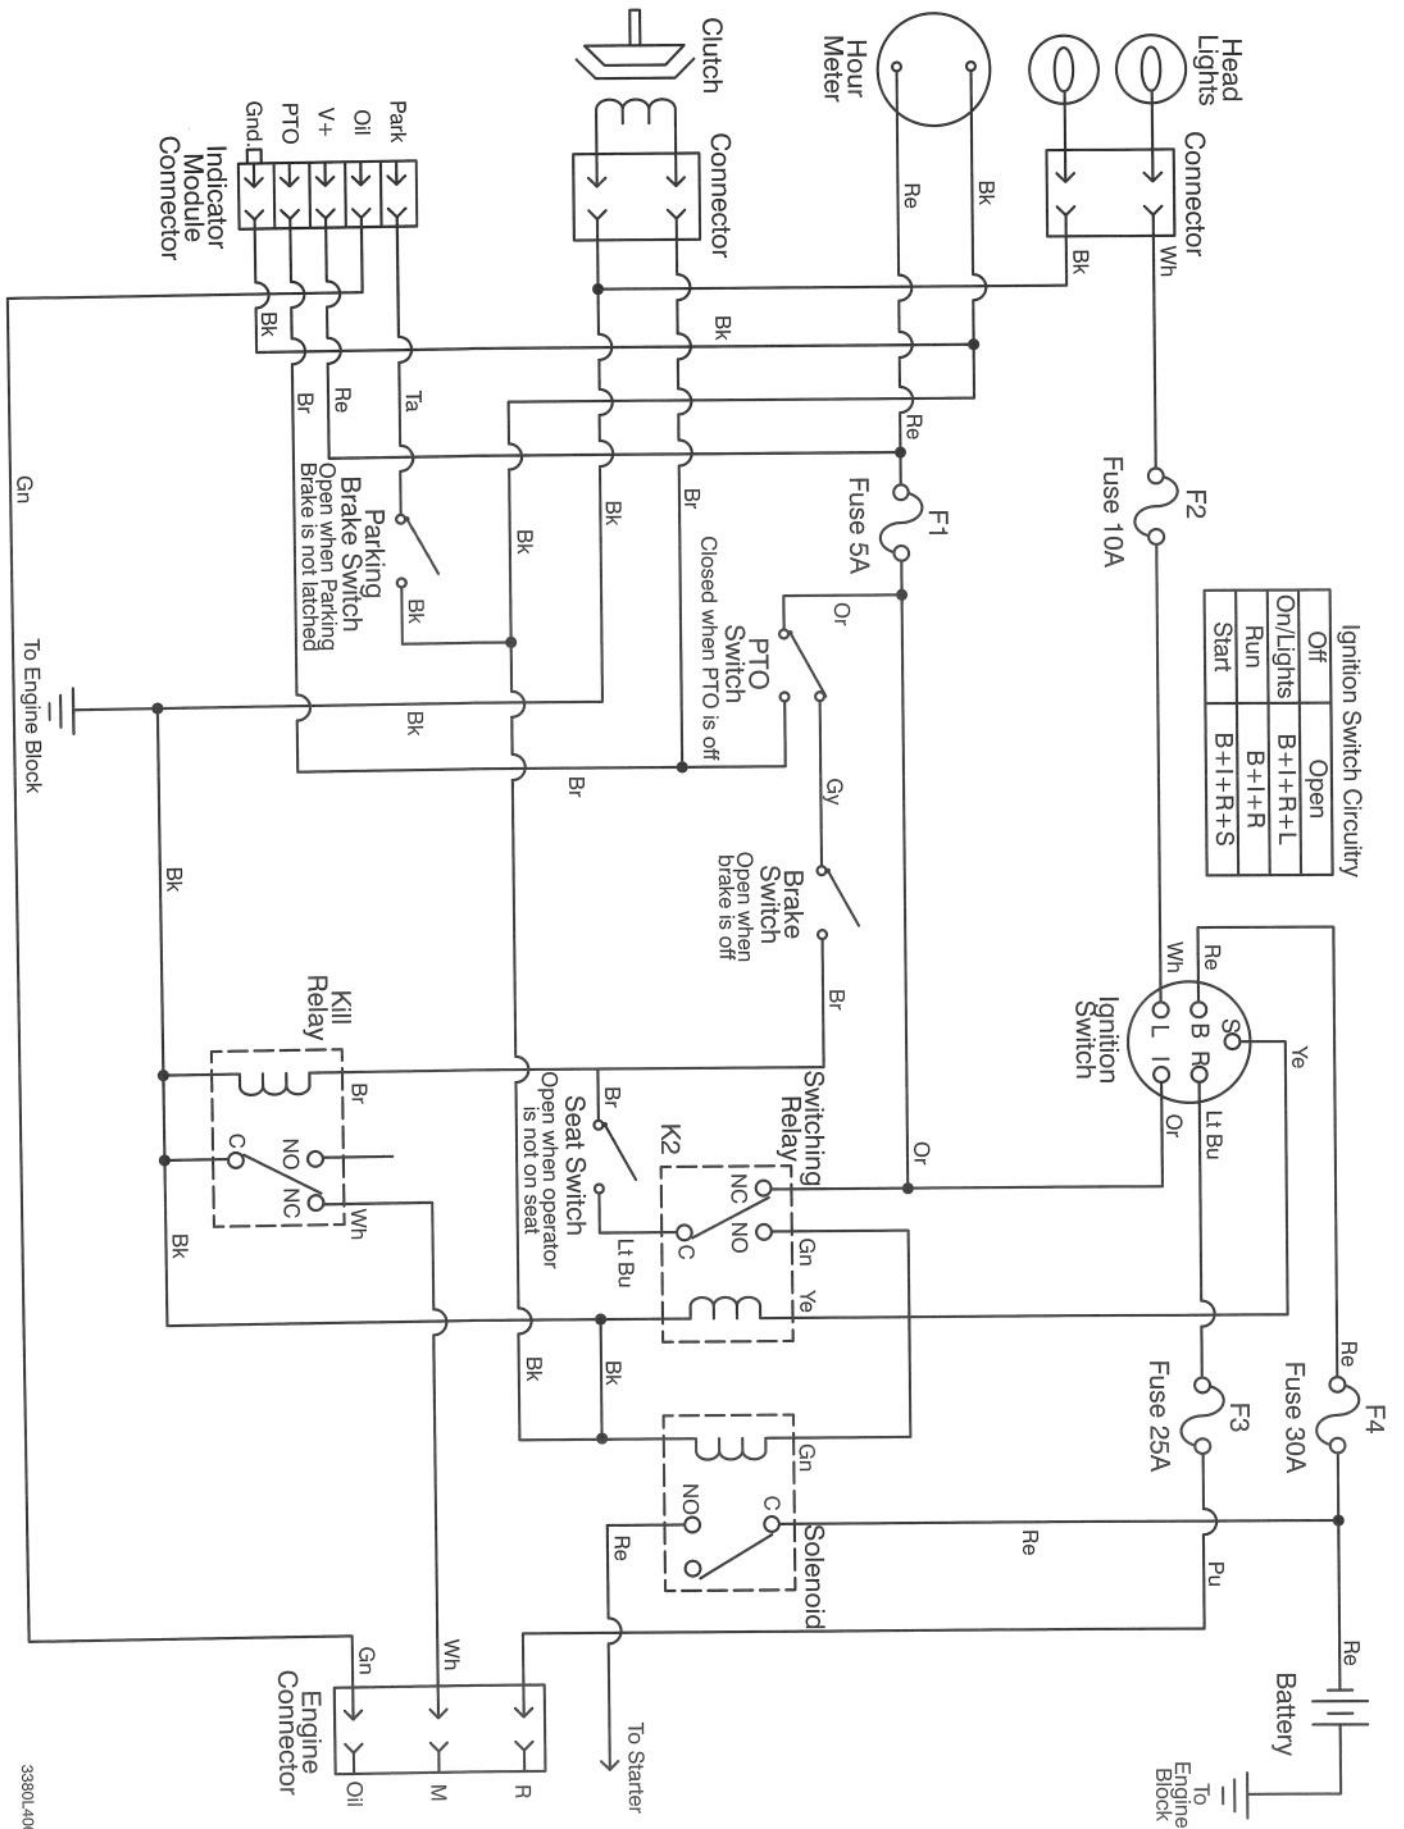

Electric Schematic Single Cylinder Hydro Drive

3390L406