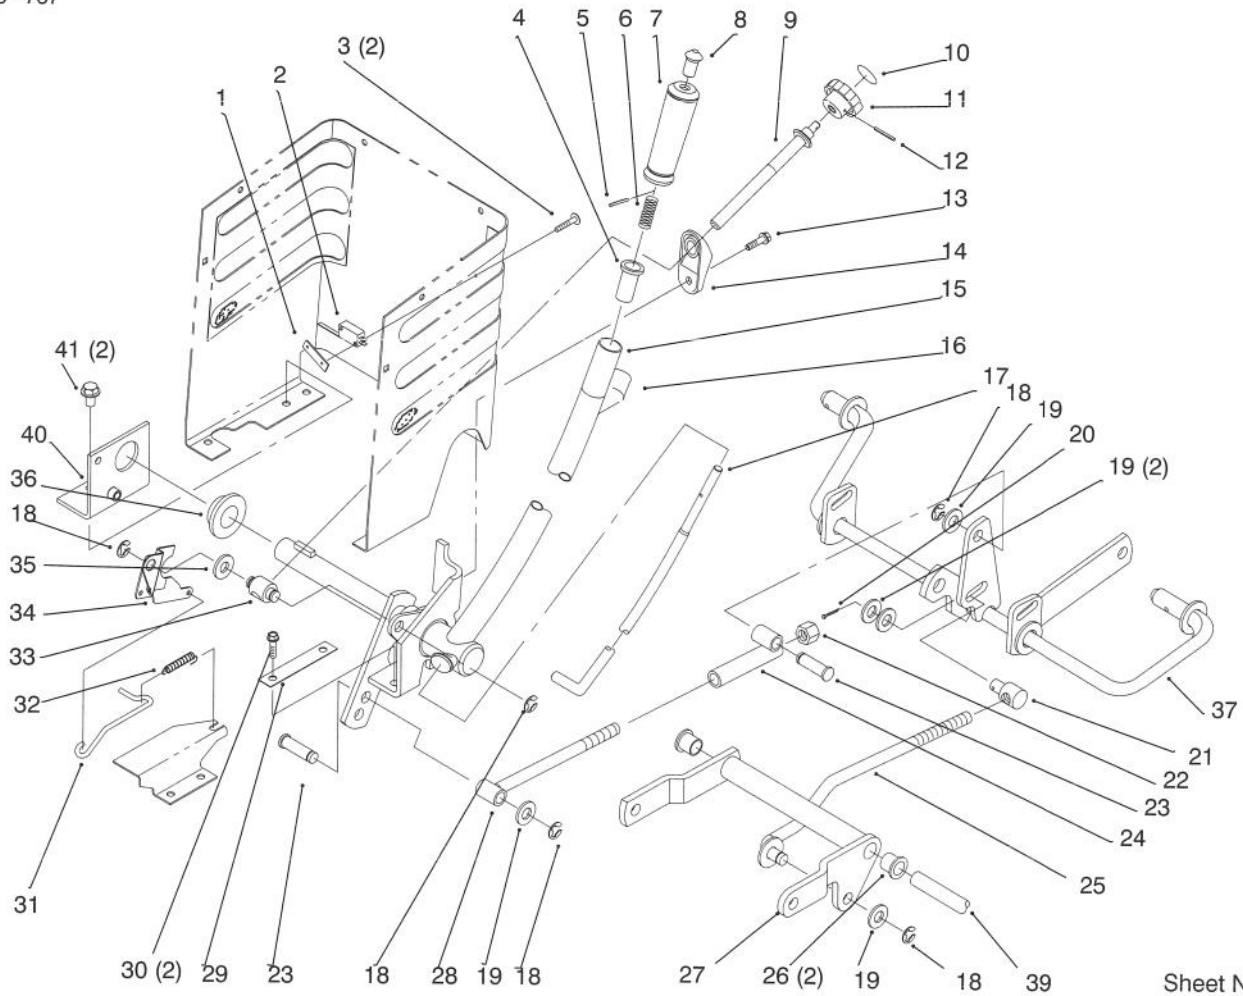

Sheet No.: 11

Lift Lever and Height of Cut

Ref. No.	Part No.	Qty.	Description
26	256-90	2	Bushing-Flange
27	92-6855-03	1	Arm
28	78-7360	1	Rod
29	78-6810-03	1	Plate
30	32144-14	2	Screw-HH
31	92-6978	1	Rod-HOC Indicator
32	92-7007	1	Spring-Extension
33	78-2140	1	Trunnion
34	92-6979	1	Plate-HOC Gage
35	9202634	1	Washer-Flat
36	106269	1	Bearing-Flange
37	79-3401-03	1	Gage Shaft
39	93-1356	1	Shaft
40	92-6893-03	1	Bracket-Pivot
41	32144-14	2	Screw-HH (Only On: 72043, 72103, 72063, 72083)
41	32144-70	2	Screw-TAP (Only On: 72042, 72062)