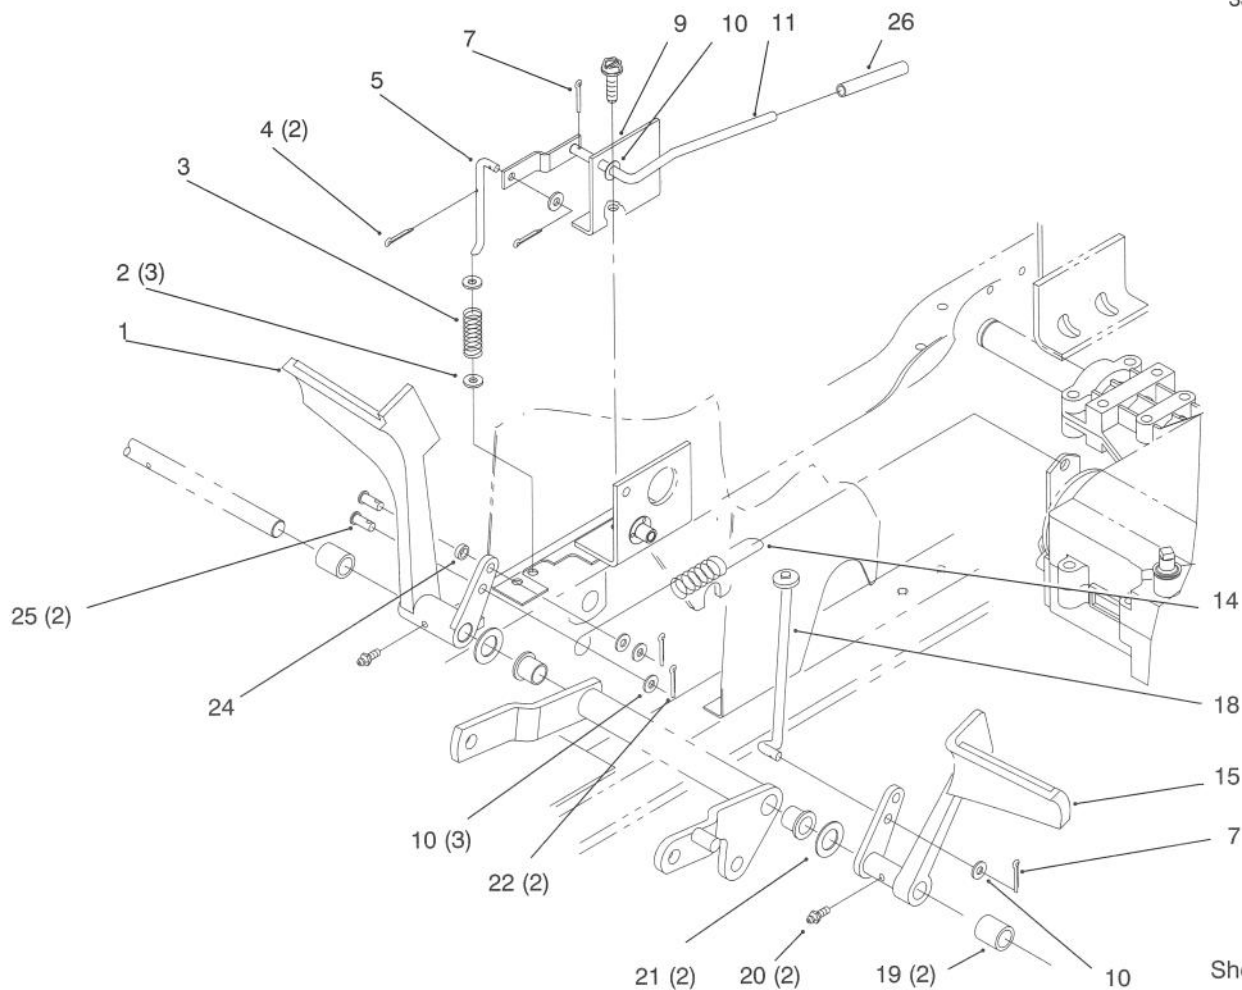

Sheet No.: 22

Clutch and Brake — Gear

Ref. No.	Part No.	Qty.	Description
1	93-3228-03	1	Pedal-Brake (Only On: 72042, 72062)
2	3256-22	3	Washer-Flat (Only On: 72042, 72062)
3	92-7116	1	Spring-Compression (Only On: 72042, 72062)
4	3272-2	2	Pin-Cotter (Only On: 72042, 72062)
5	92-7019	1	Rod-Park Brake (Only On: 72042, 72062)
7	3272-6	2	Pin-Cotter (Only On: 72042, 72062)
9	92-6929-03	1	Bracket-Parking Brake (Only On: 72042, 72062)
10	3256-23	5	Washer-Flat (Only On: 72042, 72062)
11	92-6931	1	Lever-Parking Brake (Only On: 72042, 72062)
14	92-6944	1	Spring-Extension (Only On: 72042, 72062)
15	78-8180-03	1	Pedal-Clutch (Only On: 72042, 72062)
18	92-6924	1	Rod-Clutch (Only On: 72042, 72062)
19	110015	2	Spacer (Only On: 72042, 72062)
20	302-5	2	Fitting-Grease (Only On: 72042, 72062)
21	111712	2	Washer-Wave (Only On: 72042, 72062)
22	3272-10	2	Pin-Cotter (Only On: 72042, 72062)
24	92-7115-03	1	Spacer (Only On: 72042, 72062)
25	283-62	2	Pin-Clevis (Only On: 72042, 72062)
26	92-7009	1	Grip-Parking Brake (Only On: 72042, 72062)