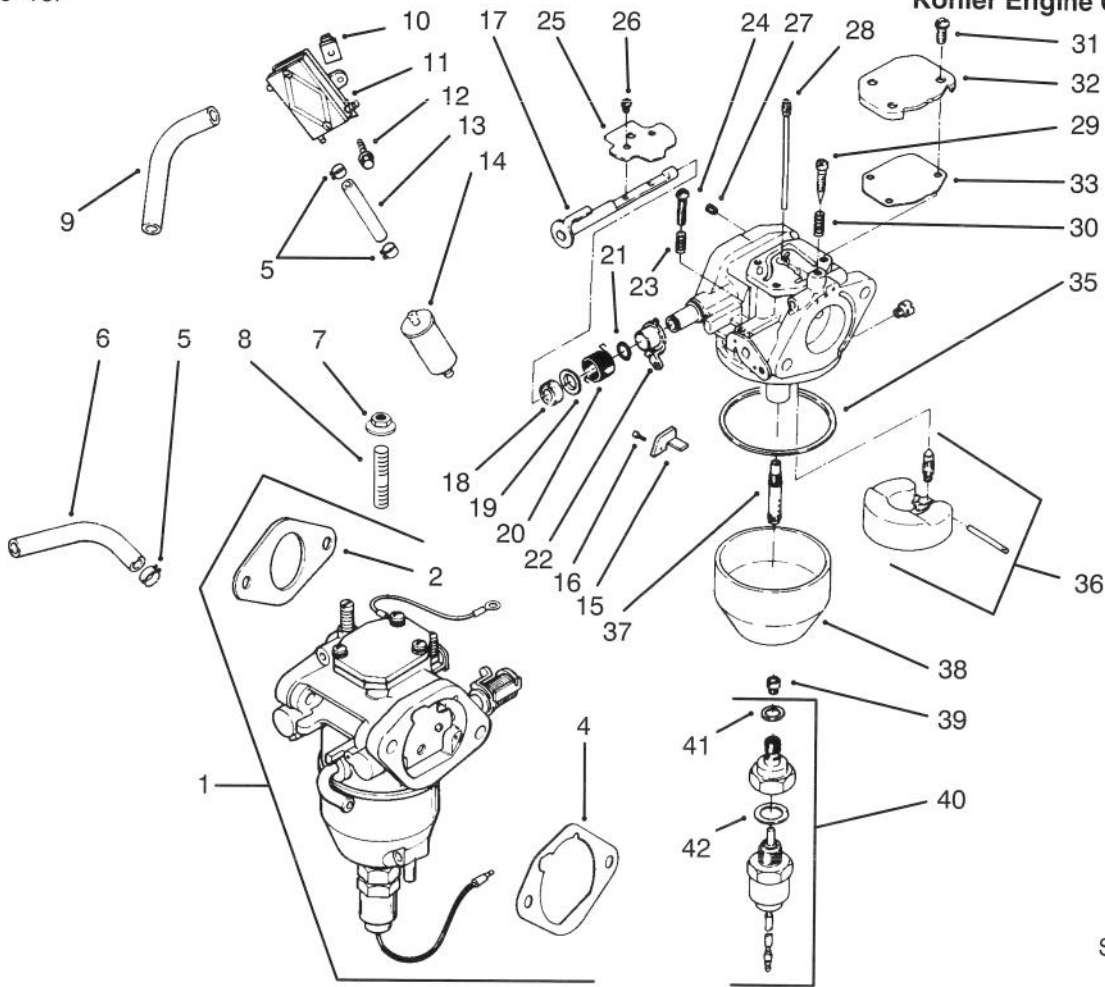

Sheet No.: 208
C-1966

Fuel System

Ref. No.	Part No.	Qty.	Description
†28	24 337 11	1	Jet-Slow (Only On: 72103, 72083)
†29	24 086 22	1	Screw-Idle Adjust (Only On: 72103, 72083)
†30	24 089 23	1	Spring-Idle Adjust Screw (Only On: 72103, 72083)
†31	24 086 21	3	Screw (Only On: 72103, 72083)
†32	24 096 13	1	Cover-Passage (Only On: 72103, 72083)
†33	24 041 18	1	Gasket-Passage Cover (Only On: 72103, 72083)
†35	24 041 19	1	Gasket-Float Chamber (Only On: 72103, 72083)
†36	24 757 05	1	Kit-Float Repair (Only On: 72103, 72083)
†37	24 369 01	1	Nozzle-Main (Only On: 72103, 72083)
†38	24 234 01	1	Chamber-Float (Only On: 72103, 72083)
†39	24 337 20	1	Jet-Main (Only On: 72103, 72083)
†40	24 755 15	1	Kit-Solenoid INC 41-42 (Only On: 72103, 72083)
†41	24 041 21	1	Gasket-Chamber Screw (Only On: 72103, 72083)
†42	24 041 20	1	Gasket-Solenoid (Only On: 72103, 72083)
*	24 041 15	1	Gasket-Carburetor (Only On: 72103, 72083)
*	24 063 22	1	Baffle-Carburetor (Only On: 72103, 72083)
*	24 755 25	1	Kit-Hi Alt 1500-3000 M (Only On: 72103, 72083)
*	24 755 26	1	Kit-Hi Alt Over 3000 M (Only On: 72103, 72083)
*	24 757 06	1	Kit-Carburetor Repair (Only On: 72103, 72083)

† Included in a service kit or in an assembly
* Not illustrated