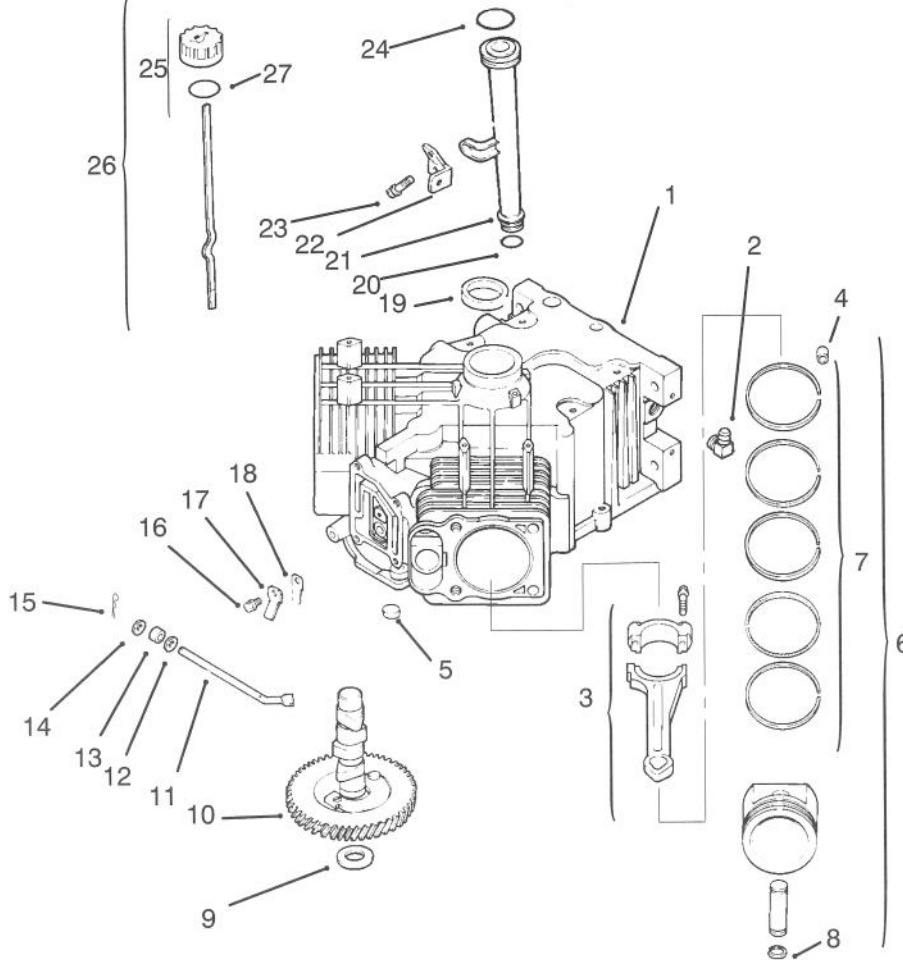

Sheet No.: 202
C-1960

Crankcase

Ref. No.	Part No.	Qty.	Description
1	24 522 09	1	Short Block (Only On: 72103, 72083)
2	25 155 02	1	Connector-90 DEG (Only On: 72103, 72083)
3	24 067 01	2	Connecting Rod STD (Only On: 72103, 72083)
3	24 067 02	2	Connecting Rod .25 (Only On: 72103, 72083)
†4	12 380 03	6	Dowel-Locating (Only On: 72103, 72083)
5	52 139 09	1	Plug-Cup (Only On: 72103, 72083)
6	24 874 01	2	Piston ASM STD INC 4/7/8 (Only On: 72103, 72083)
6	24 874 02	2	Piston ASM .25 INC 4/7/8 (Only On: 72103, 72083)
6	24 874 03	2	Piston ASM .50 INC 4/7/8 (Only On: 72103, 72083)
†7	24 108 01	2	Ring Set STD INC 4/8 (Only On: 72103, 72083)
7	24 108 02	2	Ring Set .25 INC 4/8 (Only On: 72103, 72083)
7	24 108 03	2	Ring Set .50 INC 4/8 (Only On: 72103, 72083)
†8	24 018 01	4	Retainer-Piston Pin (Only On: 72103, 72083)
9	12 422 07	1	Shim-Camshaft A/R (Only On: 72103, 72083)
9	12 422 08	1	Shim-Camshaft A/R (Only On: 72103, 72083)
9	12 422 09	1	Shim-Camshaft A/R (Only On: 72103, 72083)
9	12 422 10	1	Shim-Camshaft A/R (Only On: 72103, 72083)
9	12 422 11	1	Shim-Camshaft A/R (Only On: 72103, 72083)
9	12 422 12	1	Shim-Camshaft A/R (Only On: 72103, 72083)
9	12 422 13	1	Shim-Camshaft A/R (Only On: 72103, 72083)
10	24 012 05	1	Camshaft (Only On: 72103, 72083)
11	24 144 01	1	Shaft-Governor Cross (Only On: 72103, 72083)
12	X-25-63	1	Washer-Flat (Only On: 72103, 72083)
13	12 032 01	1	Seal-Governor Shaft (Only On: 72103, 72083)
14	X-25-102	1	Washer-Flat (Only On: 72103, 72083)
15	12 380 04	1	Pin-Governor Hitch (Only On: 72103, 72083)

† Included in a service kit or in an assembly