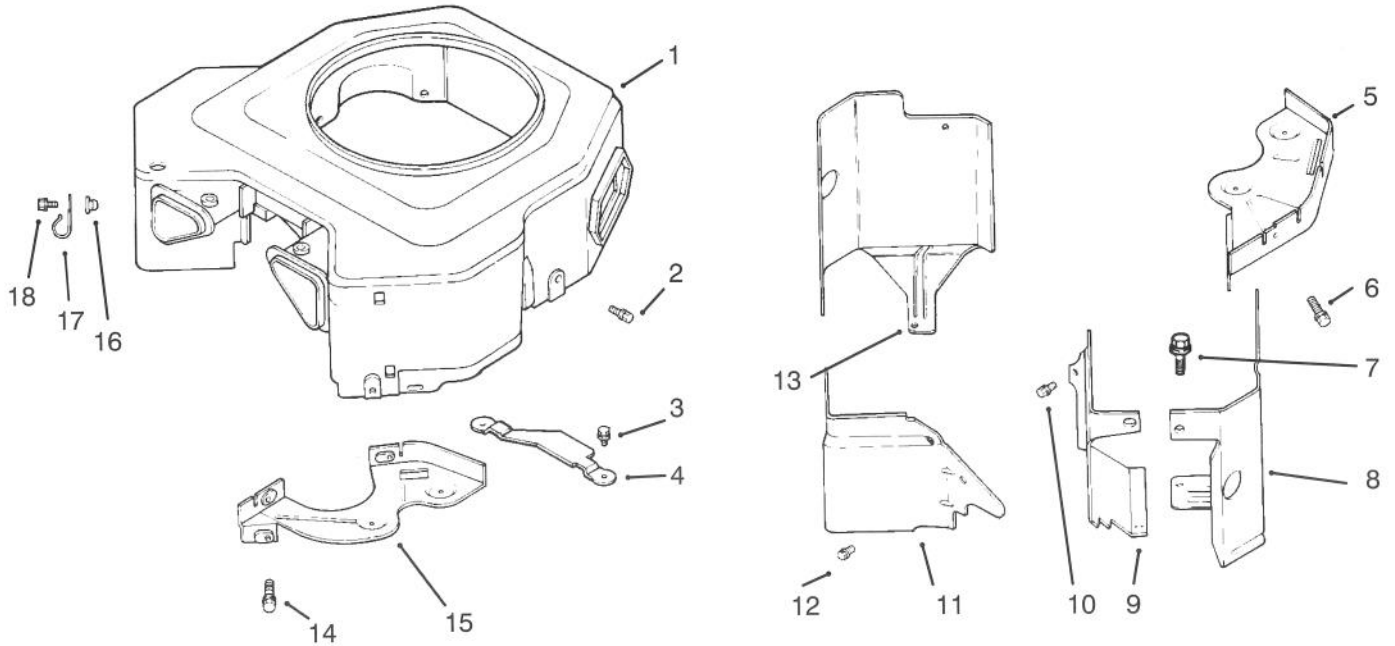

Sheet No.: 206
C-1964

Blower Housing & Baffles

Ref. No.	Part No.	Qty.	Description
1	24 027 20	1	Housing-Blower ASM (Only On: 72103, 72083)
2	M-0549016	3	Screw M5x0.8x16 (Only On: 72103, 72083)
3	SM-0645016	4	Screw M6x1.0x16 (Only On: 72103, 72083)
4	24 314 05	1	Guard-Flywheel (Only On: 72103, 72083)
5	24 146 02	1	Plate-Backing #2 Side (Only On: 72103, 72083)
6	M-0545020	2	Screw M5x0.8x20 (Only On: 72103, 72083)
7	M-0551016	1	Screw M5x0.8x14 (Only On: 72103, 72083)
8	24 063 20	1	Baffle-Cylinder #2 Side (Only On: 72103, 72083)
9	24 063 15	1	Baffle-Valley #1 Side (Only On: 72103, 72083)
10	M-0549010	2	Screw M5x0.8x10 (Only On: 72103, 72083)
11	24 063 14	1	Baffle-Valley #2 Side (Only On: 72103, 72083)
12	M-0549016	2	Screw M5x0.8x16 (Only On: 72103, 72083)
13	24 063 06	1	Baffle-Cylinder #1 Side (Only On: 72103, 72083)
14	M-0649016	2	Screw M6x1.0x16 (Only On: 72103, 72083)
15	24 146 14	1	Plate-Backing #1 Side (Only On: 72103, 72083)
16	24 100 01	4	Nut-Plastic (Only On: 72103, 72083)
17	47 154 01	1	Clip-Cable (Only On: 72103, 72083)
18	24 086 12	1	Screw-Cable Clip (Only On: 72103, 72083)
*	24 100 02	2	Nut INC W/Blower Hsng (Only On: 72103, 72083)
*	24 113 10	1	Decal-Horsepower (Only On: 72083, 72103)
*	25 139 16	1	Plug INC W/Blower Hsng (Only On: 72103, 72083)

* Not illustrated