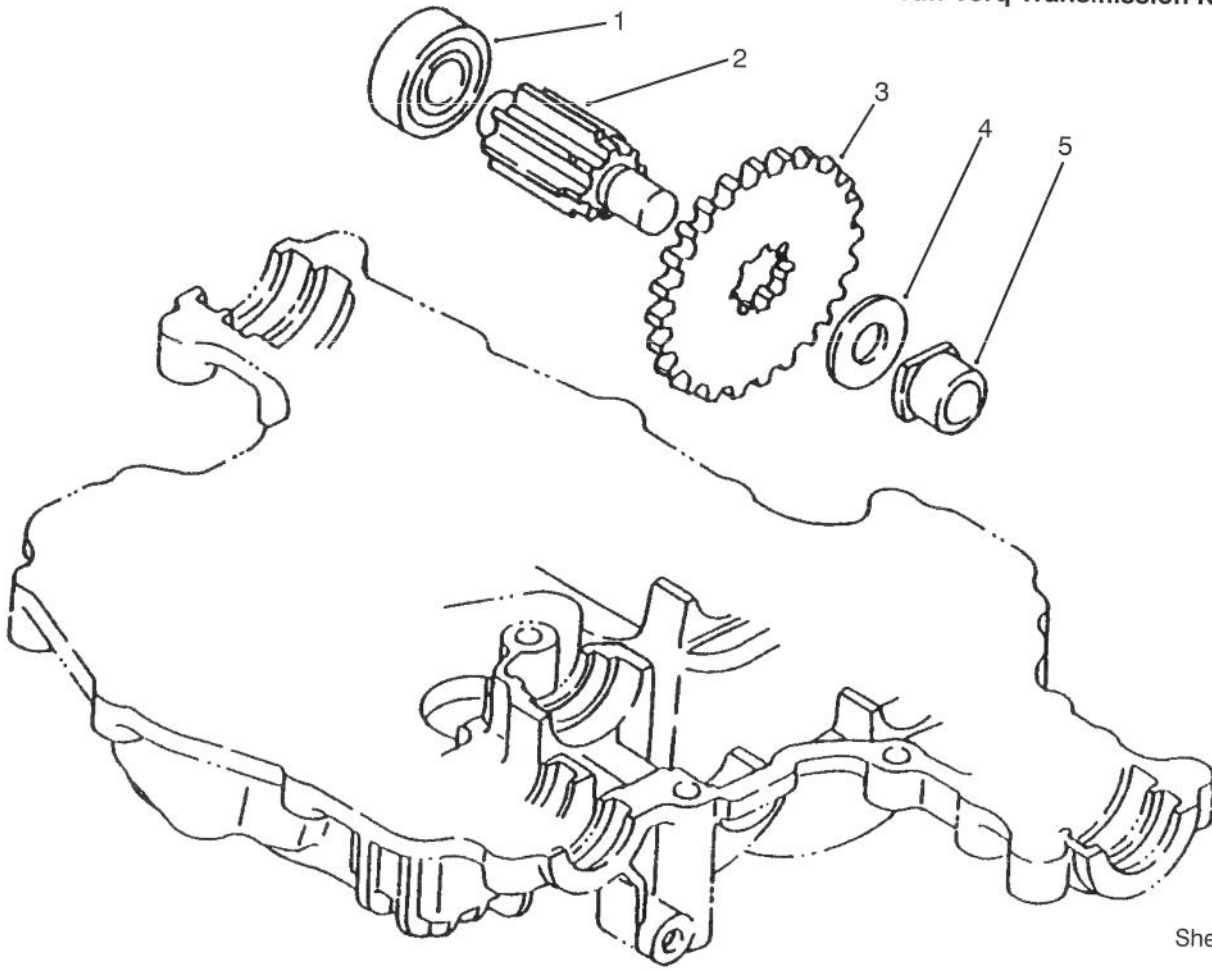

† Included in a service kit or in an assembly

Sheet No.: 410
c-1868

Differential Gear

Ref. No.	Part No.	Qty.	Description
1	93-0444	2	Washer-Thrust (Only On: 72083, 72043, 72103, 72063)
2	93-0440	1	Differential Gear ASM (Only On: 72083, 72043, 72103, 72063)
3	93-0443	1	Shaft-Pinion (Only On: 72083, 72043, 72103, 72063)
4	93-0445	1	Gear-Final (Only On: 72083, 72043, 72103, 72063)