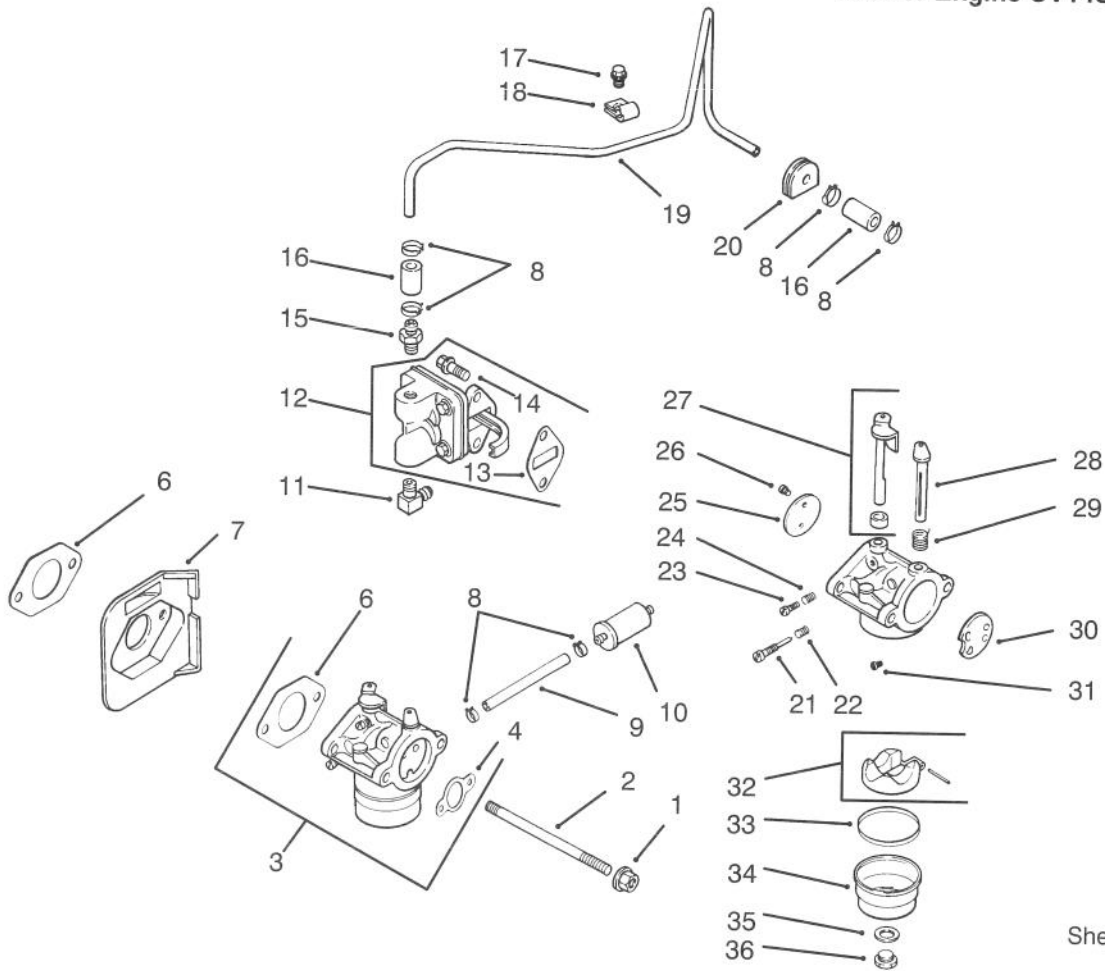

Sheet No.: 108
C-1955

Fuel System

Ref. No.	Part No.	Qty.	Description
†28	12 144 08	1	Shaft-Choke (Only On: 72042, 72063, 72062, 72043)
†29	12 089 10	1	Spring-Choke Return (Only On: 72042, 72063, 72062, 72043)
†30	12 146 02	1	Plate-Choke (Only On: 72042, 72063, 72062, 72043)
†31	12 337 09	1	Jet-Main (Only On: 72042, 72063, 72062, 72043)
†32	12 757 02	1	Kit-Float (Only On: 72042, 72063, 72062, 72043)
†33	12 041 05	1	Gasket-Bowl (Only On: 72042, 72063, 72062, 72043)
†34	12 104 01	1	Bowl-Fuel (Only On: 72042, 72063, 72062, 72043)
†35	12 041 06	1	Gasket-Bowl Screw (Only On: 72042, 72063, 72062, 72043)
†36	12 086 05	1	Screw-Fuel Bowl (Only On: 72042, 72063, 72062, 72043)
*	12 041 01	1	Gasket-Carburetor (Only On: 72042, 72063, 72062, 72043)
*	12 755 09	1	Kit-High Altitude (Only On: 72042, 72063, 72062, 72043)
*	12 757 01	1	Kit-Carburetor Repair (Only On: 72042, 72063, 72062, 72043)

† Included in a service kit or in an assembly
* Not illustrated