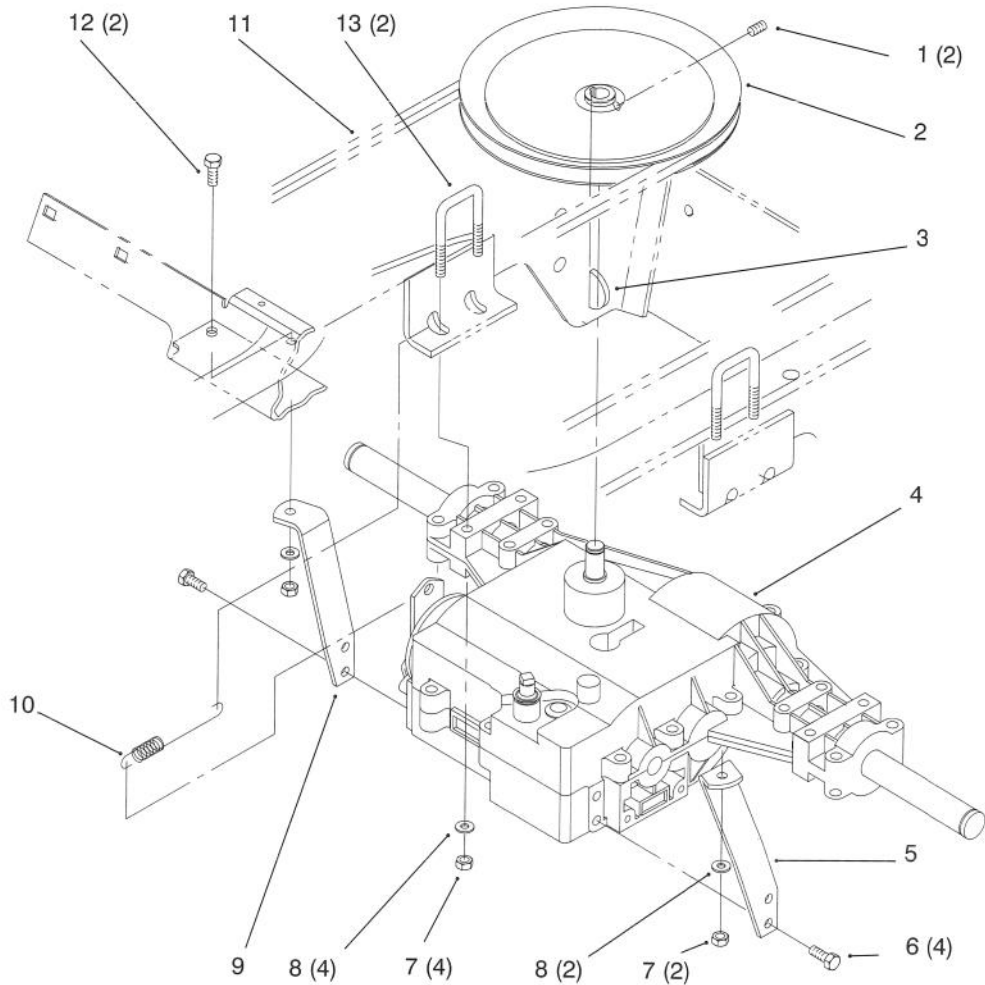

Transaxle — Gear

Ref. No.	Part No.	Qty.	Description
1	909543	2	Screw—Set (Only On: 72042, 72062)
2	92-6887	1	Pulley (Only On: 72042, 72062)
3	937225	1	Key (Only On: 72042, 72062)
4	92-6761	1	Transaxle—Peerless 820 (Only On: 72042, 72062)
5	92-6889-03	1	Strap—Torque LH (Only On: 72042, 72062)
6	32144-70	4	Screw—TAP (Only On: 72042, 72062)
7	3296-29	6	Nut—Hex Lock (Only On: 72042, 72062)
8	3256-23	6	Washer—Flat (Only On: 72042, 72062)
9	92-6890-03	1	Strap—Torque RH (Only On: 72042, 72062)
10	92-6945	1	Spring—Extension (Only On: 72042, 72062)
11	92-6719	1	Belt—Gear (Only On: 72042, 72062)
12	322-5	2	Screw—HH (Only On: 72042, 72062)
13	92-6769	2	U—Bolt (Only On: 72042, 72062)