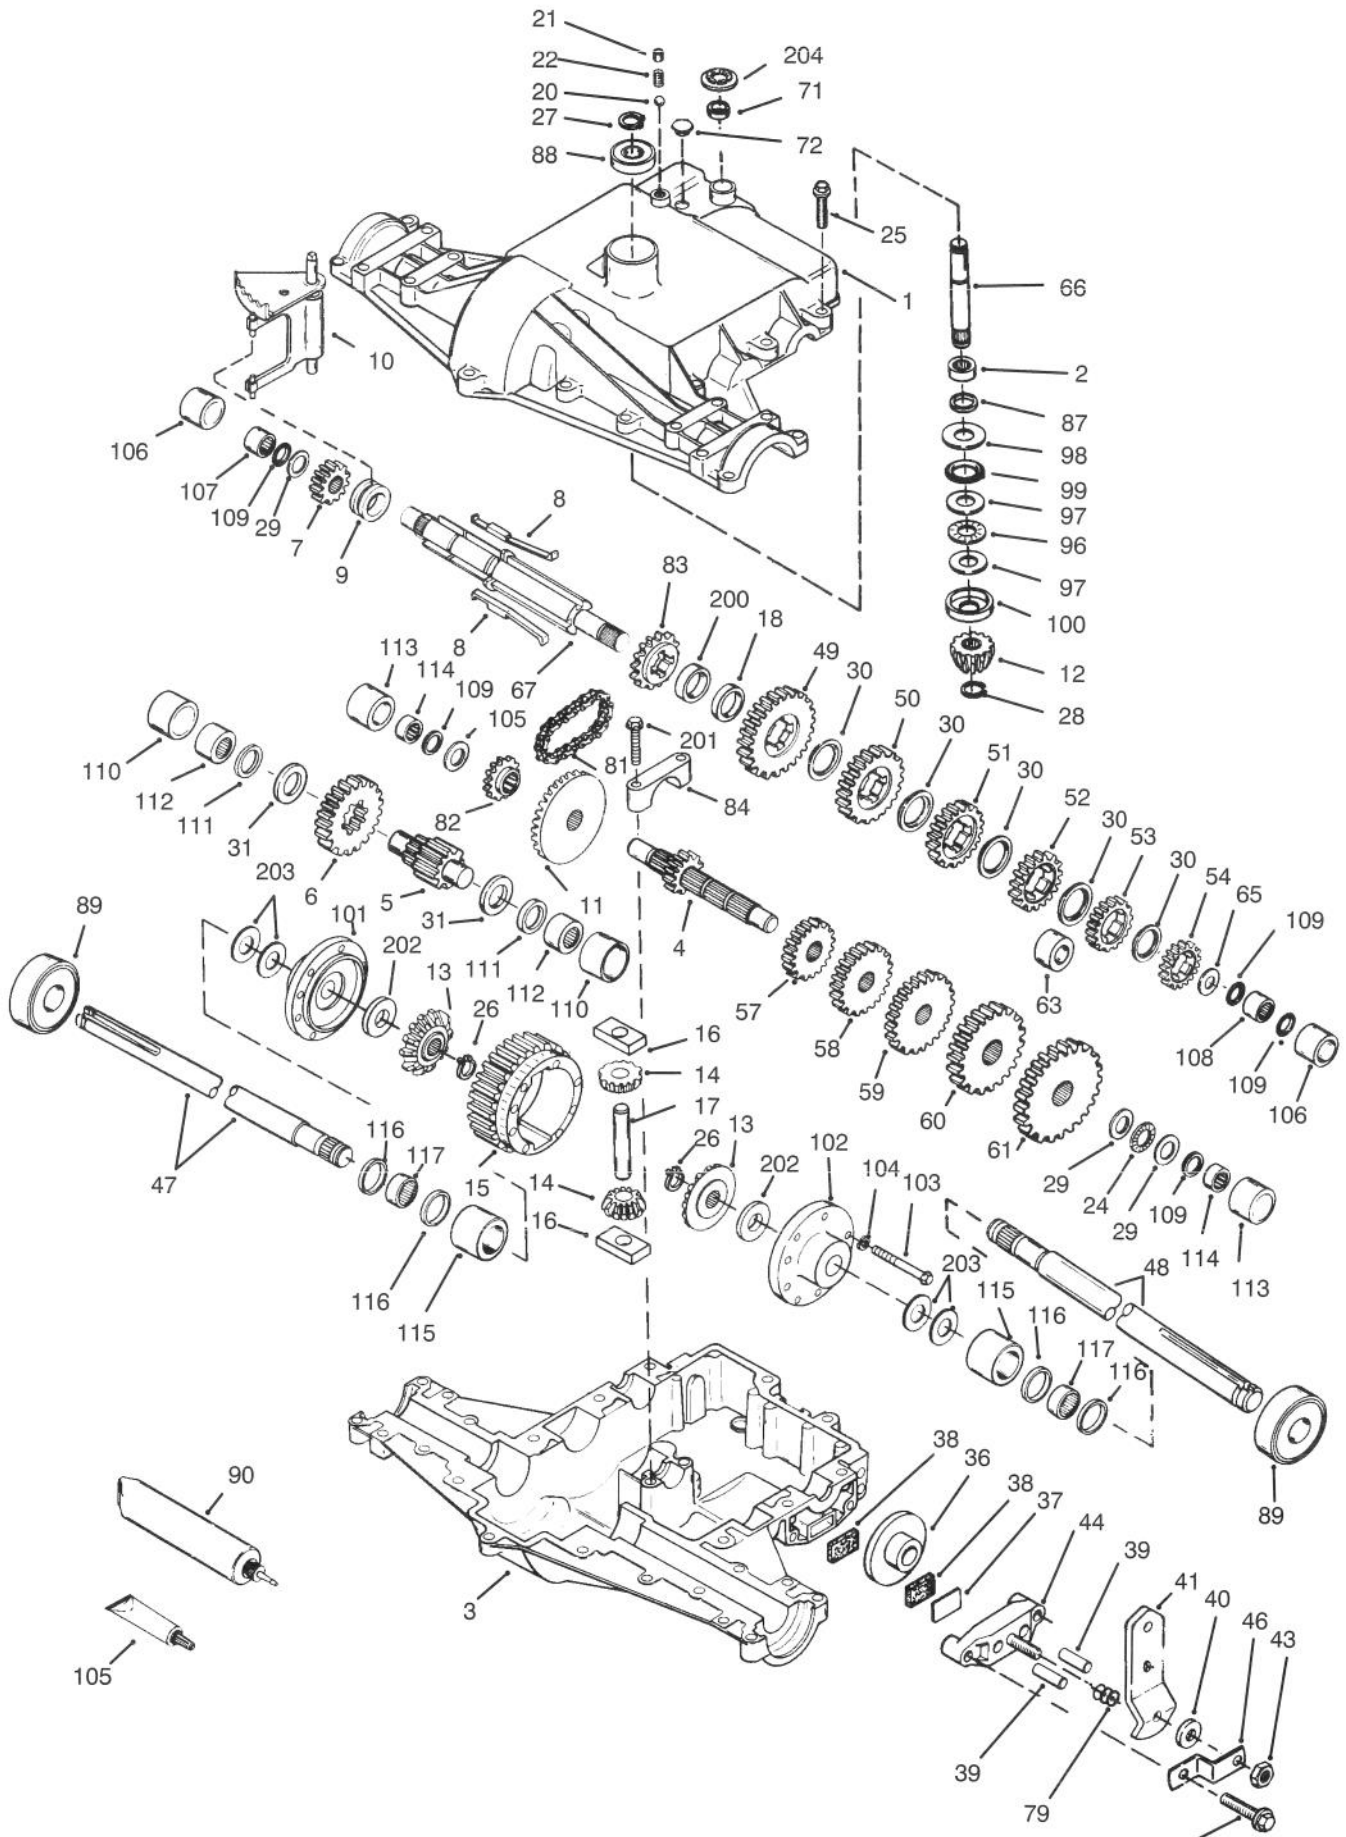

Peerless Transaxle 820-024

Peerless Transaxle 820-024

Ref. No.	Part No.	Qty.	Description
83	786124	1	Sprocket-Reverse 14t (Only On: 72042, 72062)
84	786131	1	Cap-Bearing (Only On: 72042, 72062)
87	788042	1	Seal-Oil 3/4" (Only On: 72042, 72062)
88	780119	1	Bearing-Ball (Only On: 72042, 72062)
89	780050	2	Bearing-Ball (Only On: 72042, 72062)
90	788067B	1	Grease 32 Oz Bentonite (Only On: 72042, 72062)
96	780084	1	Bearing-Thrust (Only On: 72042, 72062)
97	780051	2	Washer (Only On: 72042, 72062)
98	780165	1	Washer (Only On: 72042, 72062)
99	788077	1	O Ring (Only On: 72042, 72062)
100	780166	1	Washer-Cupped (Only On: 72042, 72062)
101	774833	1	Carrier-Differential (Only On: 72042, 72062)
102	774834	1	Carrier-Differential (Only On: 72042, 72062)
103	792020	8	Screw 14-20x2 1/4 (Only On: 72042, 72062)
104	792006	8	Washer-Lock (Only On: 72042, 72062)
105	780153	1	Washer (Only On: 72042, 72062)
106	786144	1	Sleeve (Only On: 72042, 72062)
107	780152	1	Bearing-Needle (Only On: 72042, 72062)
108	780150	1	Bearing-Needle (Only On: 72042, 72062)
109	792001	5	O Ring (Only On: 72042, 72062)
110	786142	2	Sleeve (Only On: 72042, 72062)
111	788071	2	Ring-Square Cut (Only On: 72042, 72062)
112	780168	2	Bearing-Needle (Only On: 72042, 72062)
113	786143	2	Sleeve (Only On: 72042, 72062)
114	780151	2	Bearing-Needle (Only On: 72042, 72062)
115	786145	2	Sleeve (Only On: 72042, 72062)
116	788070	4	Ring-Square Cut (Only On: 72042, 72062)
117	780031	2	Bearing-Needle (Only On: 72042, 72062)
150	510334	1	Gasket Loctite #515 (Only On: 72042, 72062)
200	786122	1	Spacer .276-.268 Thick (Only On: 72042, 72062)
201	792073	2	Screw 1/4-20x1 1/4 (Only On: 72042, 72062)
202	780107	2	Washer (Only On: 72042, 72062)
203	780042	4	Washer (Only On: 72042, 72062)
204	792145	1	Nut-Push (Only On: 72042, 72062)