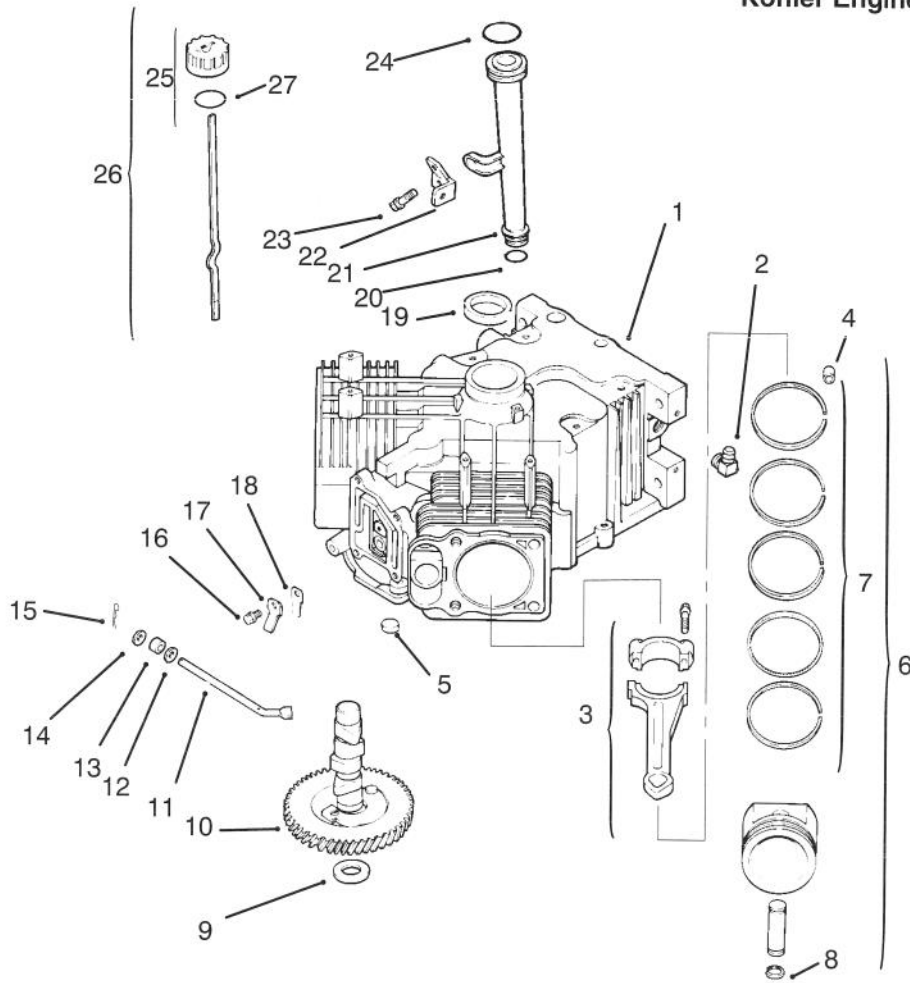

Sheet No.: 202
C-1960

Crankcase

Ref. No.	Part No.	Qty.	Description
16	M-0545010	2	Screw M5x0.8x10 (Only On: 72103, 72083)
17	24 018 04	2	Retainer-Reed (Only On: 72103, 72083)
18	24 402 01	2	Beed-Breather (Only On: 72103, 72083)
19	24 032 01	1	Seal-Oil (Only On: 72103, 72083)
20	12 153 01	1	O Ring-Lower Fill Tube (Only On: 72103, 72083)
21	12 123 04	1	Tube-Oil Fill (Only On: 72103, 72083)
22	24 126 19	1	Bracket-Oil Fill Tube (Only On: 72103, 72083)
23	M-0549016	1	Screw M5x0.8x16 (Only On: 72103, 72083)
24	12 153 02	1	O Ring-Upper Fill Tube (Only On: 72103, 72083)
25	24 038 04	1	Dipstick INC 26-27 (Only On: 72103, 72083)
†26	25 755 13	1	Kit-Oil Cap INC 3 (Only On: 72103, 72083)
†27	12 153 03	1	O Ring-Fill Cap (Only On: 72103, 72083)
*	24 755 03	1	Gasket Set (Only On: 72103, 72083)

† Included in a service kit or in an assembly
* Not illustrated