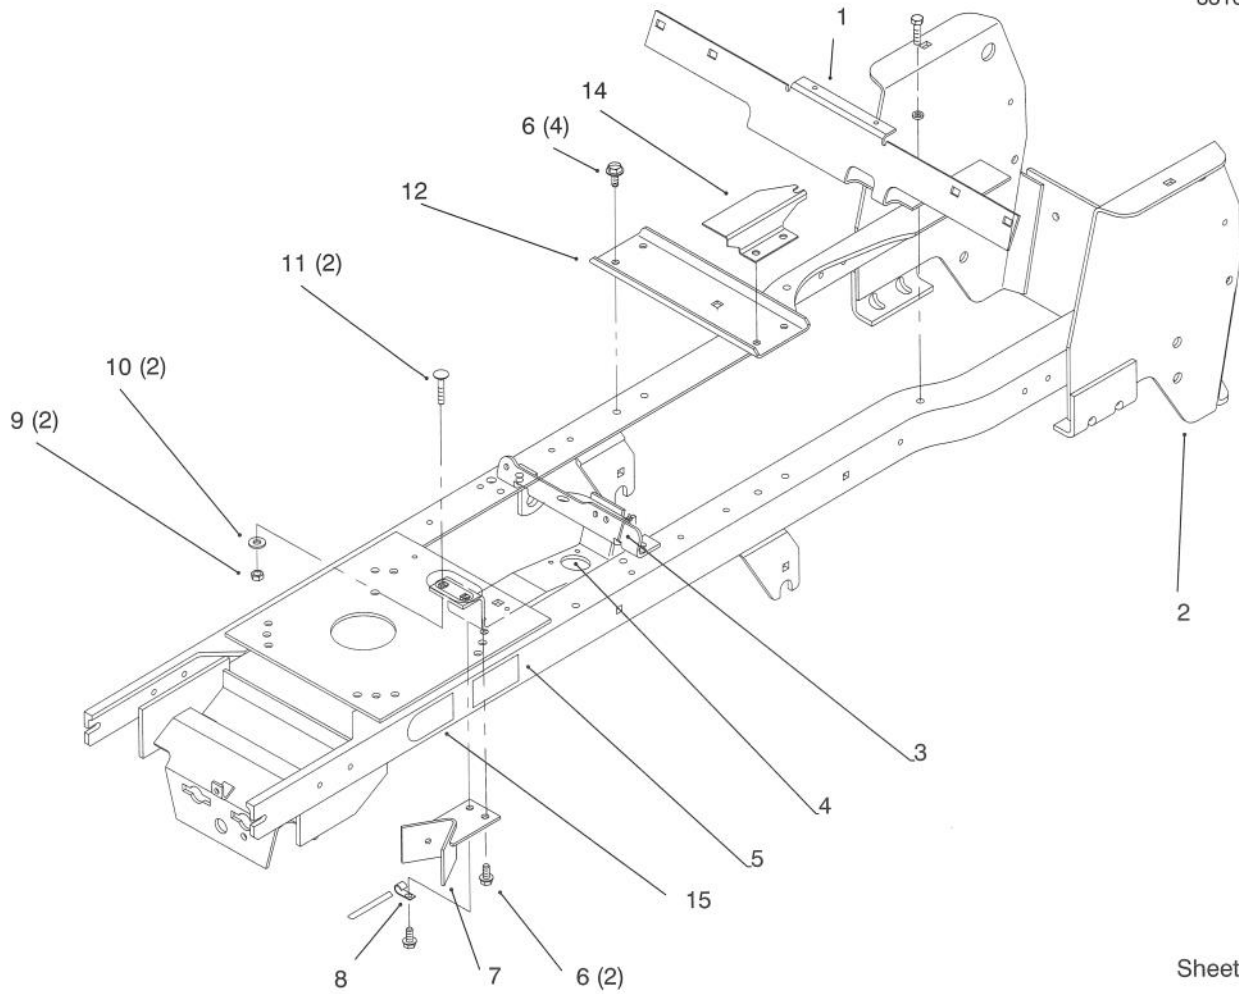

Sheet No.: 14

Frame

Ref. No.	Part No.	Qty.	Description
1	92-6674-03	1	Support-Fender
2	92-6660-03	1	Frame
3	614249	1	Tie Strap
4	92-6992-03	1	Bracket-Steering
5	79-6730	2	Decal-Belt Install (Only On: 72042, 72043, 72083)
5	79-7020	2	Decal-Belt Install (Only On: 72103, 72063, 72062)
6	32144-14	6	Screw-HH
7	78-2491-03	1	Stop-PTO
8	8830	1	Retainer-"j"
9	3296-29	2	Nut-Hex Lock
10	3256-23	2	Washer-Flat
11	3230-2	2	Screw-CARR
12	92-6868-03	1	Bracket-Idler
14	92-6964-03	1	Bracket-HOC
15	92-8747	2	Decal-Attach-A-Matic