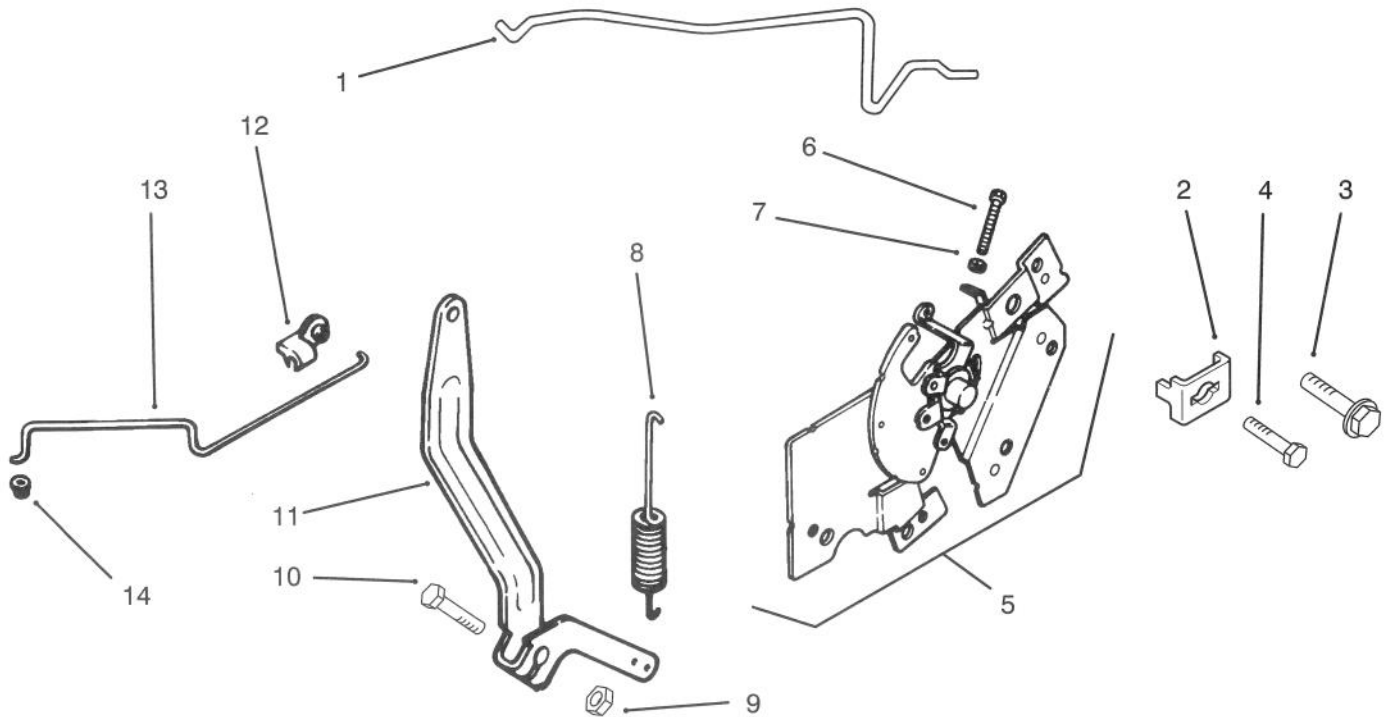

Sheet No.: 109
C-1956

Engine Controls

Ref. No.	Part No.	Qty.	Description
1	12 079 07	1	Linkage-Choke (Only On: 72042, 72063, 72062, 72043)
2	12 237 01	2	Clamp-Cable (Only On: 72042, 72063, 72062, 72043)
3	M-0645016	2	Screw-HH (Only On: 72042, 72063, 72062, 72043)
4	M-0545016	2	Screw M5x0.8x16 (Only On: 72042, 72063, 72062, 72043)
5	12 536 02	1	Control-ASM INC 6-7 (Only On: 72042, 72063, 72062, 72043)
†6	M-0401030	1	Screw-HHF M4x0.7x28 (Only On: 72042, 72063, 72062, 72043)
†7	M-0446030	1	Nut-Hex M4x0.7 (Only On: 72042, 72063, 72062, 72043)
8	52 089 07	1	Spring-Governor (Only On: 72042, 72063, 72062, 72043)
9	SM-0641060	1	Nut M6x1.0 (Only On: 72042, 72063, 72062, 72043)
10	SM-0642025	1	Screw M6x1.0x25 (Only On: 72042, 72063, 72062, 72043)
11	12 090 05	1	Lever-Governor (Only On: 72042, 72063, 72062, 72043)
12	25 158 11	1	Bushing-Linkage (Only On: 72042, 72063, 72062, 72043)
13	12 079 01	1	Linkage-Throttle (Only On: 72042, 72063, 72062, 72043)
14	25 158 08	1	Bushing-Linkage (Only On: 72042, 72063, 72062, 72043)

† Included in a service kit or in an assembly