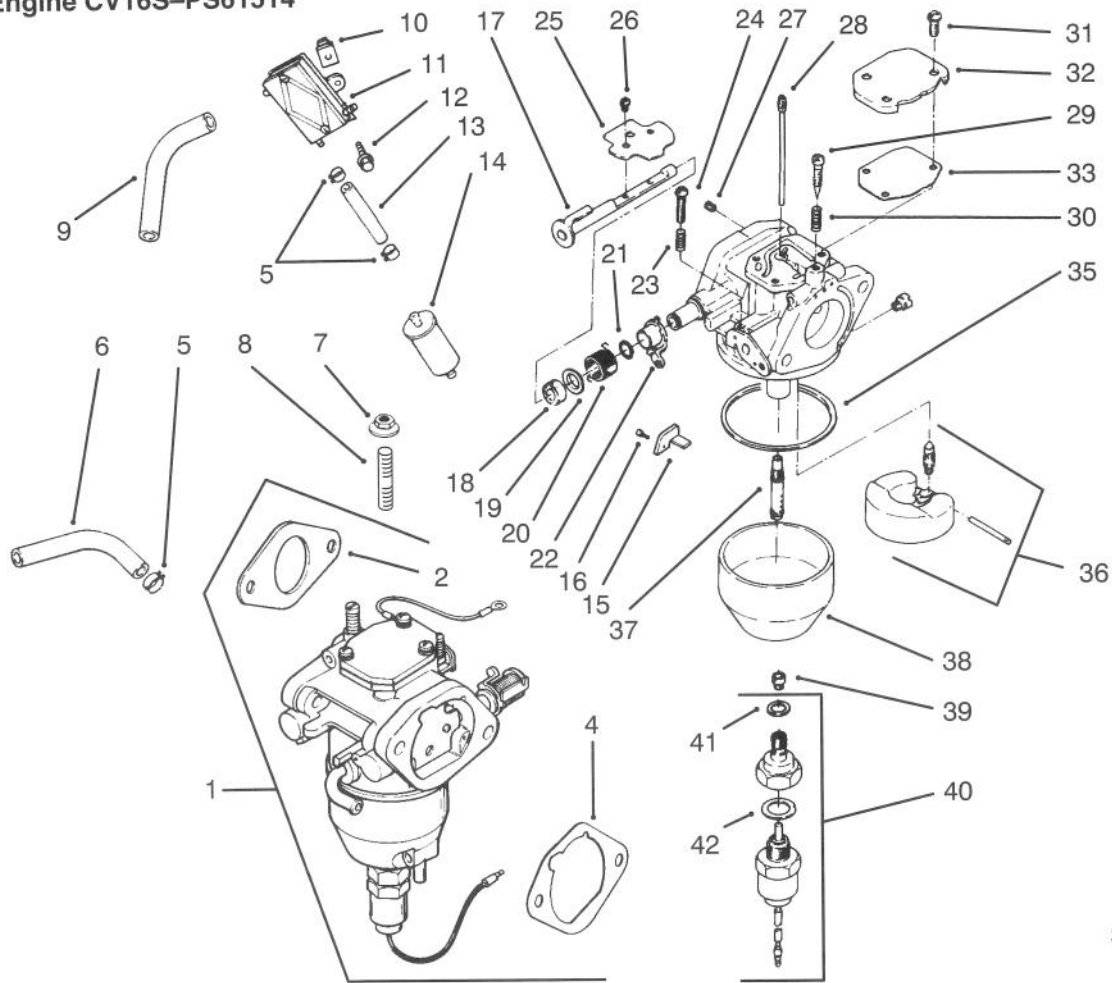

Fuel System

Ref. No.	Part No.	Qty.	Description
1	24 853 24	1	Kit-Carb INC 2/4/15-42 (Only On: 72103, 72083)
†2	24 041 15	1	Gasket-Carburetor (Only On: 72103, 72083)
†4	24 041 14	1	Gasket-A/C Base (Only On: 72103, 72083)
5	X-426-9	6	Clamp-Hose (Only On: 72103, 72083)
6	24 353 03	1	Line-Fuel 10 1/2" (Only On: 72103, 72083)
7	SM-0641060	2	Nut M6x1.0 (Only On: 72103, 72083)
8	M-0629095	2	Stud M6x1.0x95 (Only On: 72103, 72083)
9	52 353 22	1	Line-Fuel 12" (Only On: 72103, 72083)
10	24 100 01	2	Nut-Plastic (Only On: 72103, 72083)
11	24 393 04	1	Pump-Fuel (Only On: 72103, 72083)
12	24 086 12	2	Screw-Cable Clip (Only On: 72103, 72083)
13	25 353 15	1	Line-Fuel 3 1/2" (Only On: 72103, 72083)
14	25 050 02	1	Filter-Fuel (Only On: 72103, 72083)
†15	24 126 29	1	Bracket-Throttle Stop (Only On: 72103, 72083)
†16	M-0259006	1	Screw M2.5x45x5.5 (Only On: 72103, 72083)
†17	24 144 15	1	Shaft-Choke (Only On: 72103, 72083)
†18	24 468 05	1	Washer (Only On: 72103, 72083)
†19	24 241 01	1	Collar-Choke (Only On: 72103, 72083)
†20	24 089 22	1	Spring-Choke Return (Only On: 72103, 72083)
†21	24 141 04	1	Ring-Choke Lever (Only On: 72103, 72083)
†22	24 090 10	1	Lever-Choke (Only On: 72103, 72083)
†23	24 089 24	1	Spring-Throttle Screw (Only On: 72103, 72083)
†24	24 086 19	1	Screw-Throttle Adjust (Only On: 72103, 72083)
†25	24 462 02	1	Valve-Choke (Only On: 72103, 72083)
†26	24 086 20	4	Screw-Throttle Shaft (Only On: 72103, 72083)
†27	24 337 27	1	Jet-Air Bleed (Only On: 72103, 72083)

† Included in a service kit or in an assembly