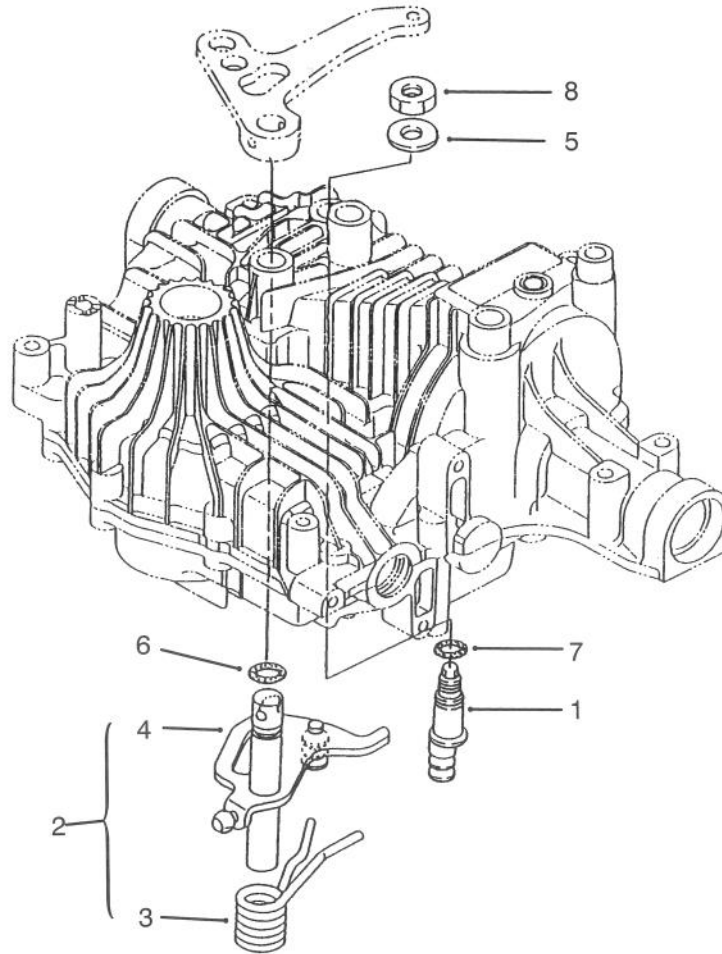

Sheet No.: 408

C-1866

N-Centering

Ref. No.	Part No.	Qty.	Description
1	93-0413	1	Fulcrum (Only On: 72083, 72043, 72103, 72063)
2	93-0414	1	Shaft ASM INC 3-4 (Only On: 72083, 72043, 72103, 72063)
†3		1	Spring (Only On: 72083, 72043, 72103, 72063)
†4		1	Shaft-Control (Only On: 72083, 72043, 72103, 72063)
5	93-0417	1	Washer (Only On: 72083, 72043, 72103, 72063)
6	93-0418	1	Packing (Only On: 72083, 72043, 72103, 72063)
7	93-0419	1	Packing (Only On: 72083, 72043, 72103, 72063)
8	93-0420	1	Nut (Only On: 72083, 72043, 72103, 72063)

† Included in a service kit or in an assembly