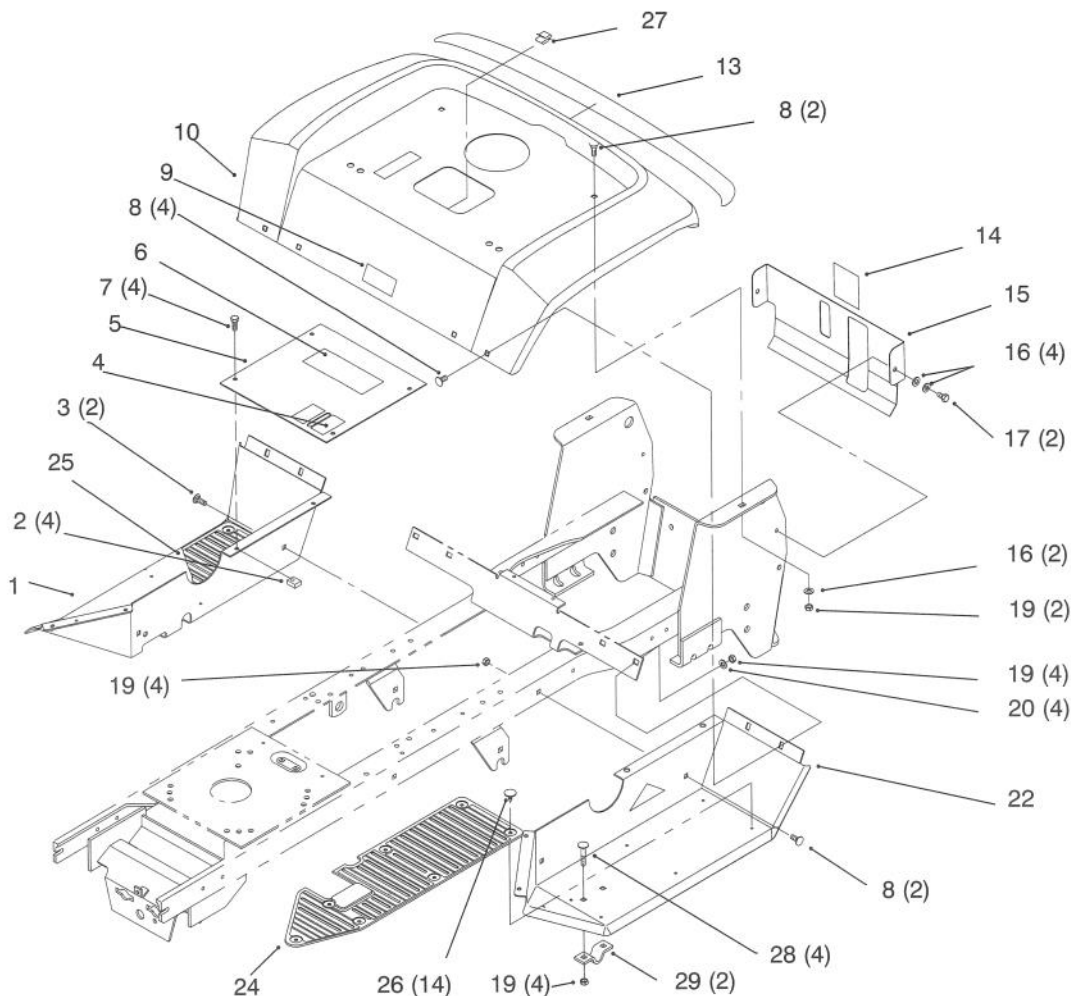

Sheet No.: 17

Fender and Footrest

Ref. No.	Part No.	Qty.	Description
1	92-6744-01	1	Footrest-RH (Only On: 72042, 72062)
1	92-6747-01	1	Footrest-RH (Only On: 72043, 72103, 72063, 72083)
2	92-6876	4	Nut-Retainer
3	3230-23	2	Screw-CARR
4	92-6725	1	Decal-HOC (Only On: 72042, 72043, 72083)
4	92-7092	1	Decal-HOC (Only On: 72103, 72063, 72062)
5	93-0489-01	1	Plate-Footerst W/Decal
6	92-8946	1	Decal-Danger
7	92-7020	4	Screw-TTH
8	3230-2	8	Screw-CARR
9	76-1340	1	Decal-USA (Only On: 72042, 72043, 72083)
10	92-6795-01	1	Fender
13	92-6730	1	Decal-Rear Fender
14	92-6727	1	Decal-Fuel Level
15	92-6713-03	1	Cover-Rear
16	3256-23	6	Washer-Flat
17	9266934	2	Screw-HWHTF
19	3296-29	14	Nut-Hex Lock
20	3256-71	4	Washer-Flat
22	92-6745-01	1	Footrest-LH (Only On: 72042, 72062)
22	92-6746-01	1	Footrest-LH (Only On: 72043, 72103, 72063, 72083)
24	92-6687	1	Mat-Footerst RH (Only On: 72043, 72103, 72063, 72083)
24	92-6689	1	Mat-Footerst RH (Only On: 72042, 72062)
25	92-6688	1	Mat-Footerst LH (Only On: 72043, 72103, 72063, 72083)
25	92-6690	1	Mat-Footerst LH (Only On: 72042, 72062)
26	3290-479	14	Fastener-Panel