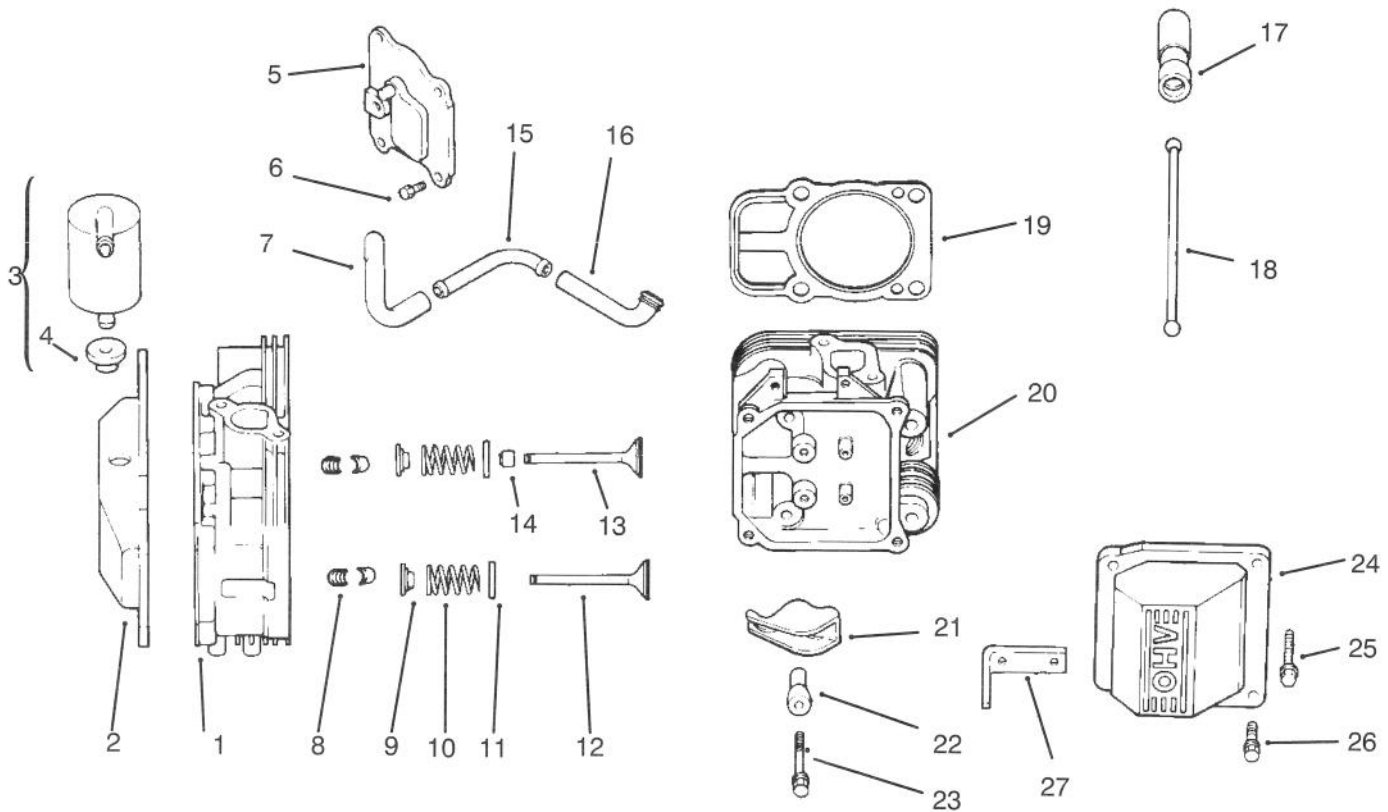

Sheet No.: 204
C-1962

Head / Valve / Breather

Ref. No.	Part No.	Qty.	Description
1	24 318 11	1	Head ASM-#1 Cylinder (Only On: 72103, 72083)
2	24 096 16	1	Cover-Rocker (Only On: 72103, 72083)
3	24 755 20	1	Kit-Breather INC 4 (Only On: 72103, 72083)
†4	25 313 02	1	Grommet-Rubber (Only On: 72103, 72083)
5	24 096 15	1	Cover-Breather (Only On: 72103, 72083)
6	SM-0645020	4	Screw M6x1.0x20 (Only On: 72103, 72083)
7	24 326 05	1	Hose-Breather (Only On: 72103, 72083)
8	12 755 03	4	Kit-Retainer (Only On: 72103, 72083)
9	12 173 01	4	Cap-Valve Spring (Only On: 72103, 72083)
10	24 089 02	4	Spring-Valve (Only On: 72103, 72083)
11	52 018 01	4	Retainer-Spring (Only On: 72103, 72083)
12	24 016 01	2	Valve-Exhaust (Only On: 72103, 72083)
13	24 017 01	2	Valve-Intake (Only On: 72103, 72083)
14	24 032 05	2	Seal-Valve Stem (Only On: 72103, 72083)
15	24 294 02	1	Fitting (Only On: 72103, 72083)
16	24 326 04	1	Hose-Breather (Only On: 72103, 72083)
17	12 351 01	4	Lifter-Valve (Only On: 72103, 72083)
18	24 411 02	4	Rod-Push (Only On: 72103, 72083)
19	24 041 08	2	Gasket-Cylinder Head (Only On: 72103, 72083)
20	24 318 12	1	Head ASM-#2 Cylinder (Only On: 72103, 72083)
21	24 186 02	4	Arm-Rocker (Only On: 72103, 72083)
22	24 194 01	4	Ball-Rocker Pivot (Only On: 72103, 72083)
23	M-0640034	4	Screw M6x1.0x34 (Only On: 72103, 72083)
24	24 096 12	1	Cover-Rocker (Only On: 72103, 72083)
25	12 086 16	8	Screw M10x1.5x91 (Only On: 72103, 72083)
26	M-0651030	8	Screw M6x1.0x30 (Only On: 72103, 72083)

† Included in a service kit or in an assembly