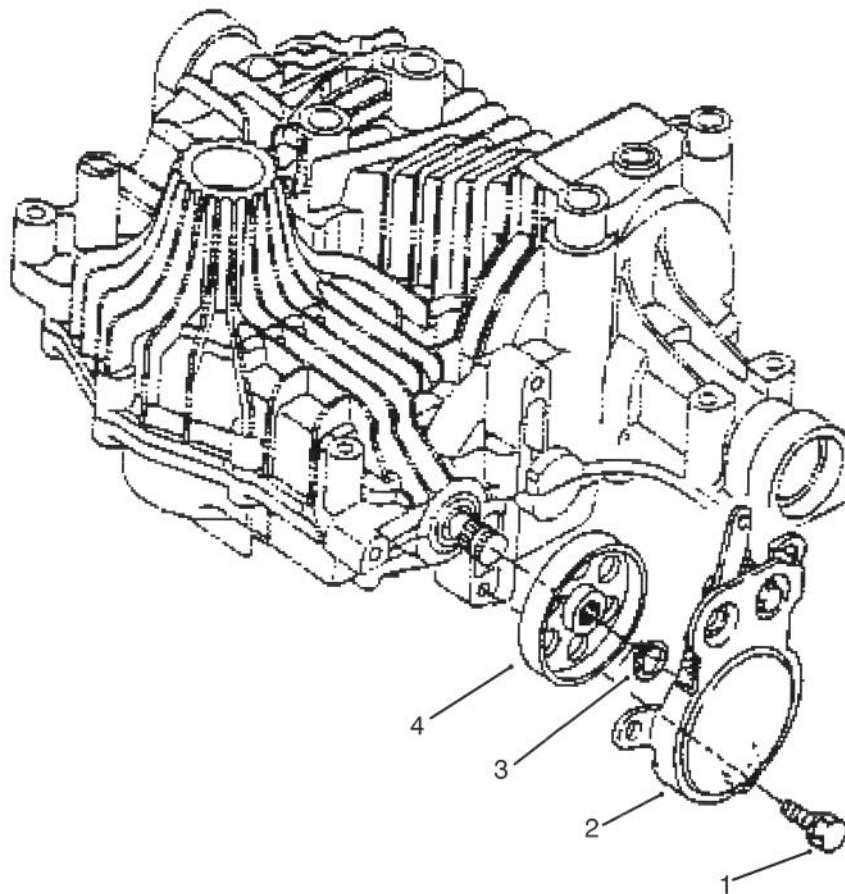

Sheet No.: 413
C-1871

Brake

Ref. No.	Part No.	Qty.	Description
1	93-0457	3	Bolt W/Washer (Only On: 72083, 72043, 72103, 72063)
2	93-0458	1	Band-Brake Interlock (Only On: 72083, 72043, 72103, 72063)
3	93-0373	1	Ring-Snap (Only On: 72083, 72043, 72103, 72063)
4	93-0460	1	Drum-Brake (Only On: 72083, 72043, 72103, 72063)