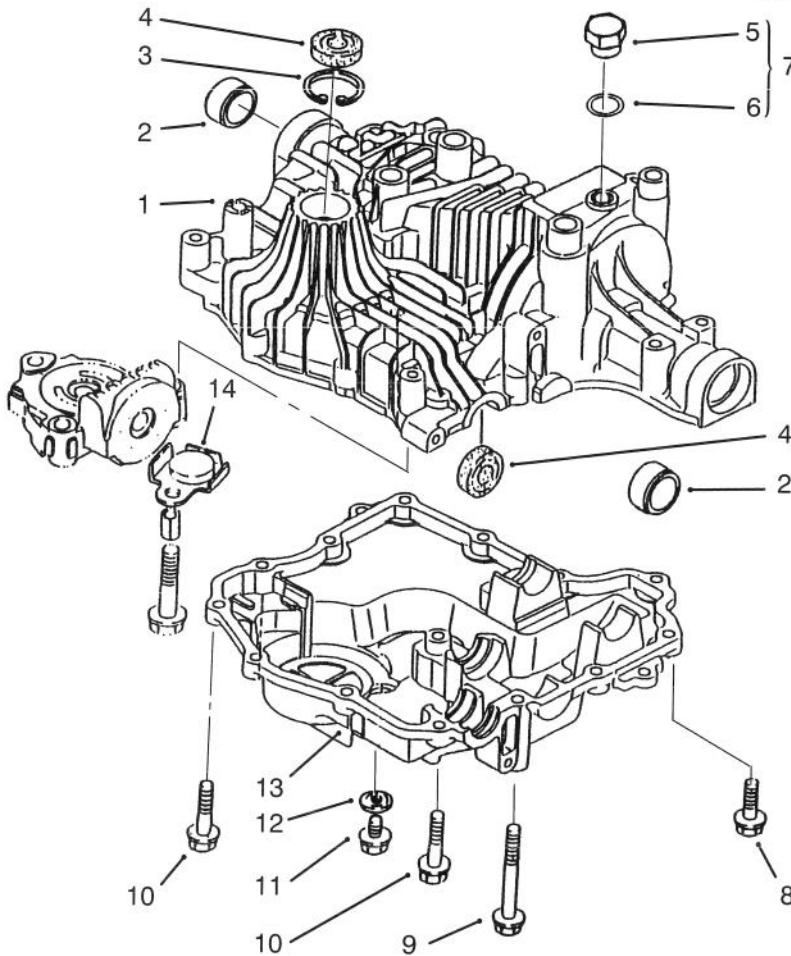

Sheet No.: 401
c-1860

Transaxle Case

Ref. No.	Part No.	Qty.	Description
1	93-0351	1	Upper Case ASM INC 2-6 (Only On: 72083, 72043, 72103, 72063)
†2		2	Bushing (Only On: 72083, 72043, 72103, 72063)
†3	93-0360	1	Ring (Only On: 72083, 72043, 72103, 72063)
†4	93-0361	2	Seal (Only On: 72083, 72043, 72103, 72063)
†5		1	Plug (Only On: 72083, 72043, 72103, 72063)
†6		1	Packing (Only On: 72083, 72043, 72103, 72063)
7	93-0356	1	Plug/Packing INC 5-6 (Only On: 72083, 72043, 72103, 72063)
8	93-0363	11	Screw-TAP (Only On: 72083, 72043, 72103, 72063)
9	93-0354	1	Bolt (Only On: 72083, 72043, 72103, 72063)
10	93-0364	2	Screw-TAP (Only On: 72083, 72043, 72103, 72063)
11	93-0362	1	Bolt (Only On: 72083, 72043, 72103, 72063)
13	93-0353	1	Case-Lower (Only On: 72083, 72043, 72103, 72063)
14	93-0355	1	Magnet (Only On: 72083, 72043, 72103, 72063)

† Included in a service kit or in an assembly