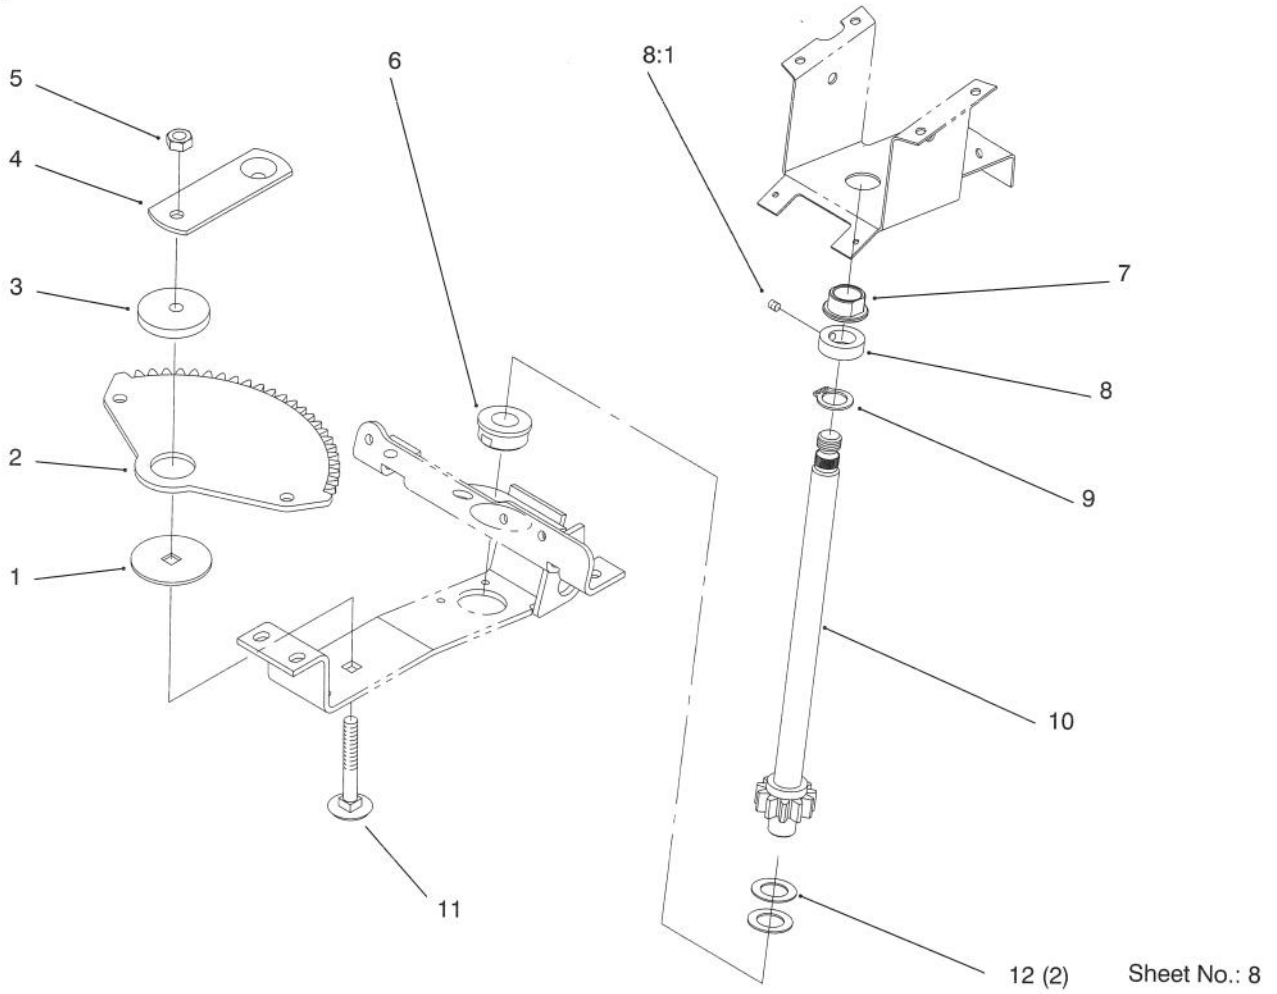

Sheet No.: 9

Steering Wheel and Tilt

Ref. No.	Part No.	Qty.	Description
1	92-6777-03	1	Bracket-Support
2	321-4	4	Screw-HH
3	93-1146	1	Bushing-Steering
4	7896	1	Washer-Bowed
5	92-6971	1	Lever-Tilt
6	88-3850	1	Steering Wheel (Only On: 72042, 72062, 72043)
6	92-6657	1	Steering Wheel (Only On: 72063, 72083, 72103)
6:1	88-3870	1	Cover-Steering Wheel (Only On: 72063, 72062, 72083, 72043, 72103)
8	32121-111	1	Pin-Spiral
9	92-6704	1	Shaft-Steer Upper
10	3256-28	1	Washer-Flat
11	92-6798	1	Cap-Rod
12	93-1148-03	1	Column
13	92-6776	1	Bracket-Detent
14	93-1357	1	Spring-Extension
15	92-6999	1	Spacer-Yoke
16	3256-23	2	Washer-Flat
17	322-3	1	Screw-HH
18	92-6717	1	U-Joint-Steering
19	3253-4	2	Washer-Lock
20	48-7730	2	Screw-HH
21	3296-29	2	Nut-Hex Lock
22	92-6998	1	Spacer-Yoke
23	322-17	1	Screw-HH
24	3296-8	4	Nut-Lock
25	32144-8	2	Screw-PPH