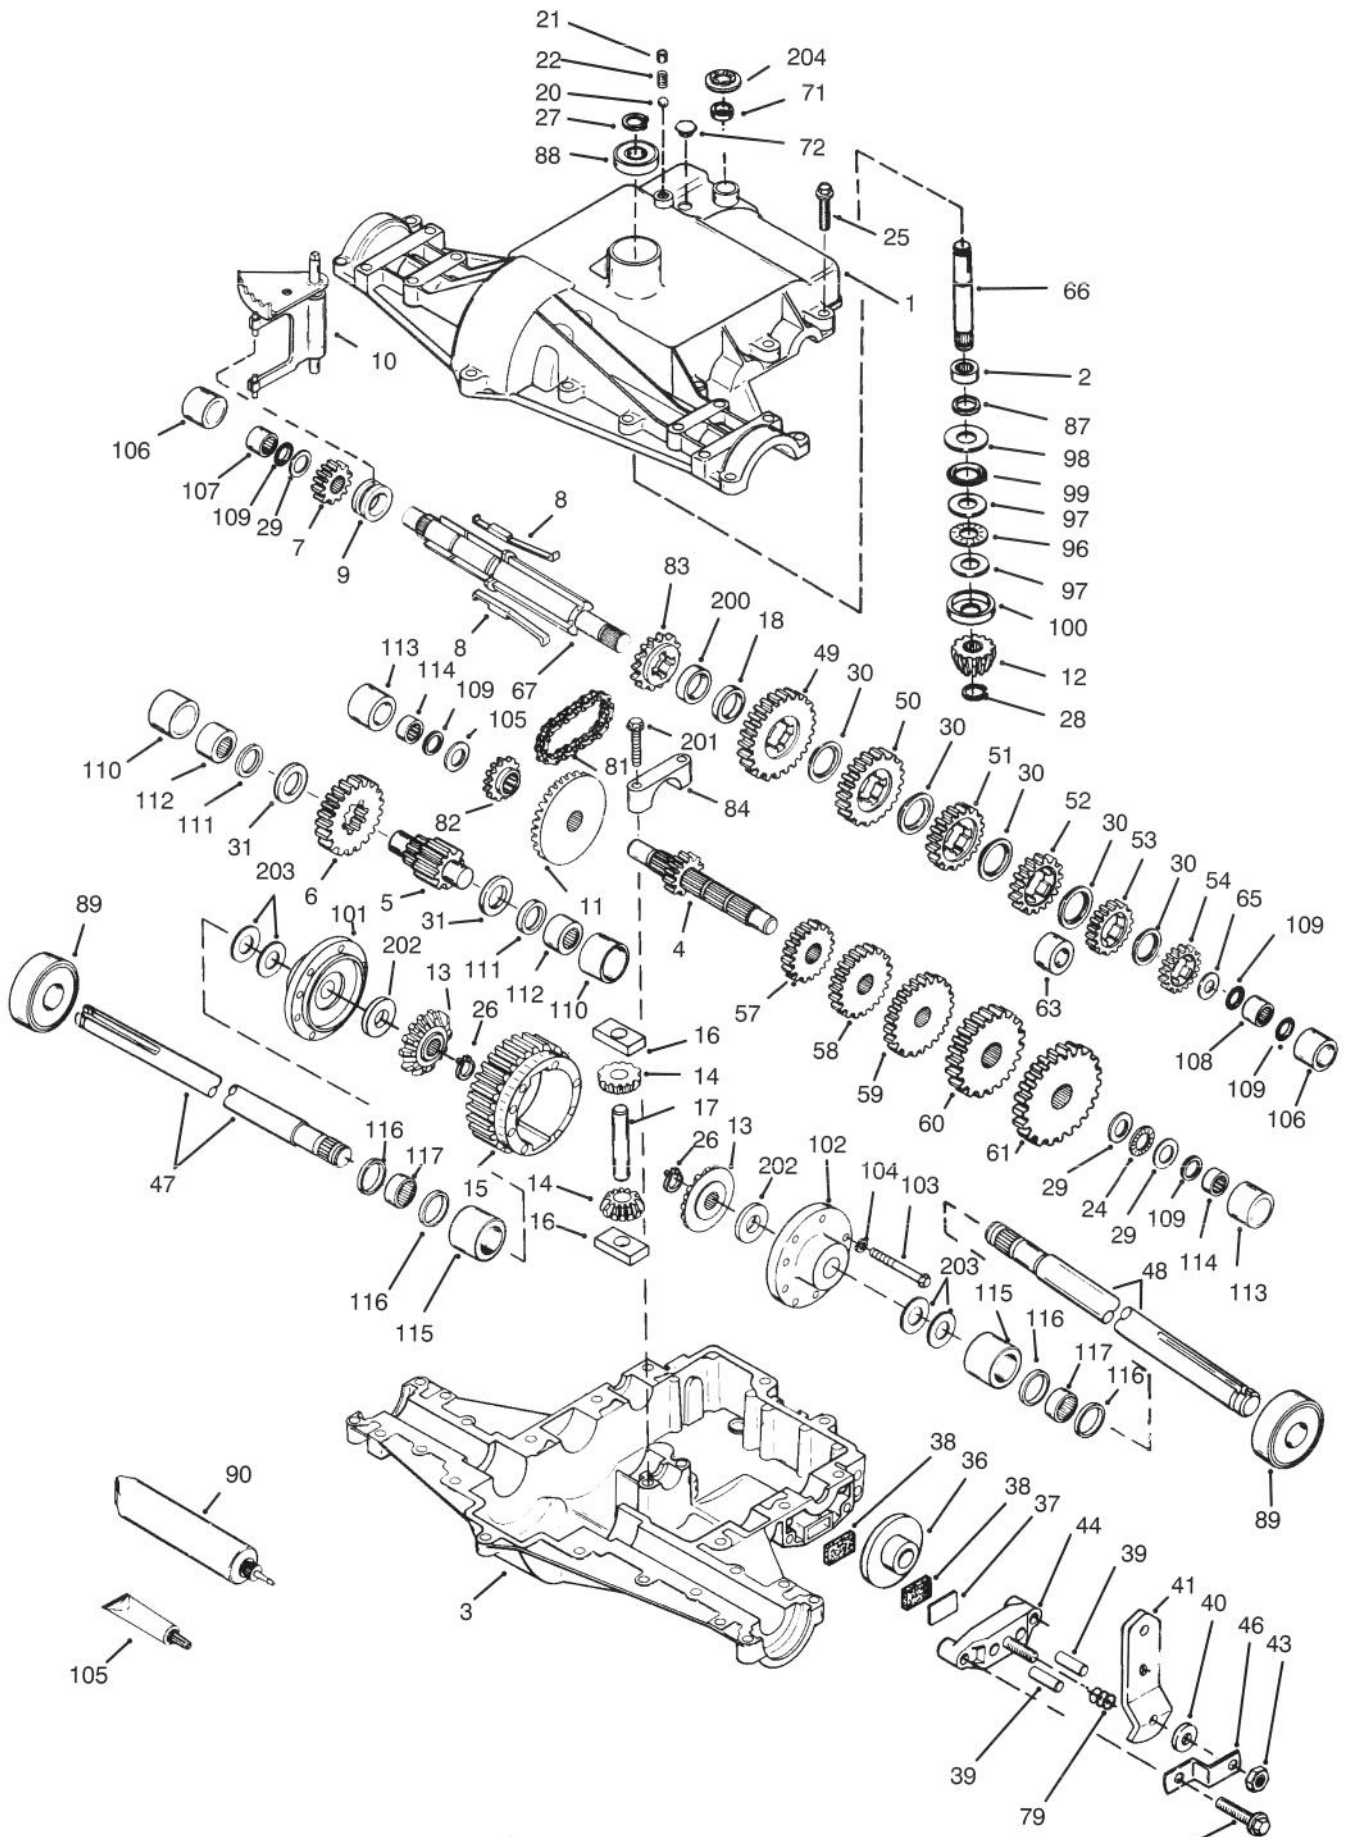

Peerless Transaxle 820-024

Peerless Transaxle 820-024

Ref. No.	Part No.	Qty.	Description
1	772098A	1	Cover-Transaxle (Only On: 72042, 72062)
2	780155	1	Bearing-Needle (Only On: 72042, 72062)
3	770088	1	Case-Transaxle (Only On: 72042, 72062)
4	776291	1	Countershaft-Gear 9t (Only On: 72042, 72062)
5	776275	1	Shaft-Output (Only On: 72042, 72062)
6	778247	1	Gear-Output 35t (Only On: 72042, 72062)
7	778253	1	Gear-Spur 15t (Only On: 72042, 72062)
8	792138	4	Key-Shift (Only On: 72042, 72062)
9	784216	1	Collar-Shift (Only On: 72042, 72062)
10	784342	1	Fork-Shift (Only On: 72042, 72062)
11	778246	1	Gear-Bevel 33t (Only On: 72042, 72062)
12	778245	1	Pinion-Input Bevel 13t (Only On: 72042, 72062)
13	778198	2	Gear-Bevel 16t (Only On: 72042, 72062)
14	778197	2	Pinion-Bevel 10t (Only On: 72042, 72062)
15	778248	1	Gear-Ring (Only On: 72042, 72062)
16	786027	2	Block-Drive (Only On: 72042, 72062)
17	786019	1	Pin-Drive (Only On: 72042, 72062)
18	786121	1	Spacer .350-.340 Thick (Only On: 72042, 72062)
20	792077	1	Ball-Steel (Only On: 72042, 72062)
21	792078	1	Screw-Set 3/8-16x3/8 (Only On: 72042, 72062)
22	792079	1	Spring (Only On: 72042, 72062)
24	780071	1	Bearing-Thrust (Only On: 72042, 72062)
25	792129	17	Screw 5/16-18x1 1/4 (Only On: 72042, 72062)
26	792018	2	Ring-Retaining (Only On: 72042, 72062)
27	792018	1	Ring-Retaining (Only On: 72042, 72062)
28	788040	1	Ring-Retaining (Only On: 72042, 72062)
29	780072	3	Washer (Only On: 72042, 72062)
30	780108	5	Washer (Only On: 72042, 72062)
31	780128	2	Washer (Only On: 72042, 72062)
36	790043	1	Washer (Only On: 72042, 72062)
37	790007	1	Plate-Brake Pad (Only On: 72042, 72062)
38	799021	1	Pad-Brake 2/Pkg (Only On: 72042, 72062)
39	786026	2	Pin-Dowel (Only On: 72042, 72062)
40	792076A	1	Washer (Only On: 72042, 72062)
41	790013	1	Lever-Brake (Only On: 72042, 72062)
42	792073	2	Screw 1/4-20x1 1/4 (Only On: 72042, 72062)
43	792075	1	Nut-Lock 5/16x24 (Only On: 72042, 72062)
44	790025	1	Holder-Brake Pad (Only On: 72042, 72062)
46	786086	1	Bracket-Brake Lever (Only On: 72042, 72062)
47	774958	1	Axle 12 9/16" Long (Only On: 72042, 72062)
48	774959	1	Axle 16 7/16" Long (Only On: 72042, 72062)
49	778216A	1	Gear-Spur 41t (Only On: 72042, 72062)
50	778206A	1	Gear-Spur 35t (Only On: 72042, 72062)
51	778205A	1	Gear-Spur 30t (Only On: 72042, 72062)
52	778204A	1	Gear Spur 25t (Only On: 72042, 72062)
53	778203A	1	Gear Spur 22t (Only On: 72042, 72062)
54	778273	1	Gear Spur 19t (Only On: 72042, 72062)
57	778199	1	Gear Spur 15t (Only On: 72042, 72062)
58	778200	1	Gear Spur 20t (Only On: 72042, 72062)
59	778201	1	Gear Spur 25t (Only On: 72042, 72062)
60	778202	1	Gear Spur 28t (Only On: 72042, 72062)
61	778222	1	Gear Spur 30t (Only On: 72042, 72062)
65	780109	1	Washer (Only On: 72042, 72062)
66	776293	1	Shaft-Input 30.910" Lg (Only On: 72042, 72062)
67	776313	1	Shaft-Shifter/Brake (Only On: 72042, 72062)
71	788069	1	Ring-Square Cut (Only On: 72042, 72062)
72	792074	1	Plug-Threaded 9/16-18 (Only On: 72042, 72062)
79	792144	1	Spring (Only On: 72042, 72062)
81	786062A	1	Chain-Roller #41 22" Lg (Only On: 72042, 72062)
82	786061	1	Sprocket 10t (Only On: 72042, 72062)