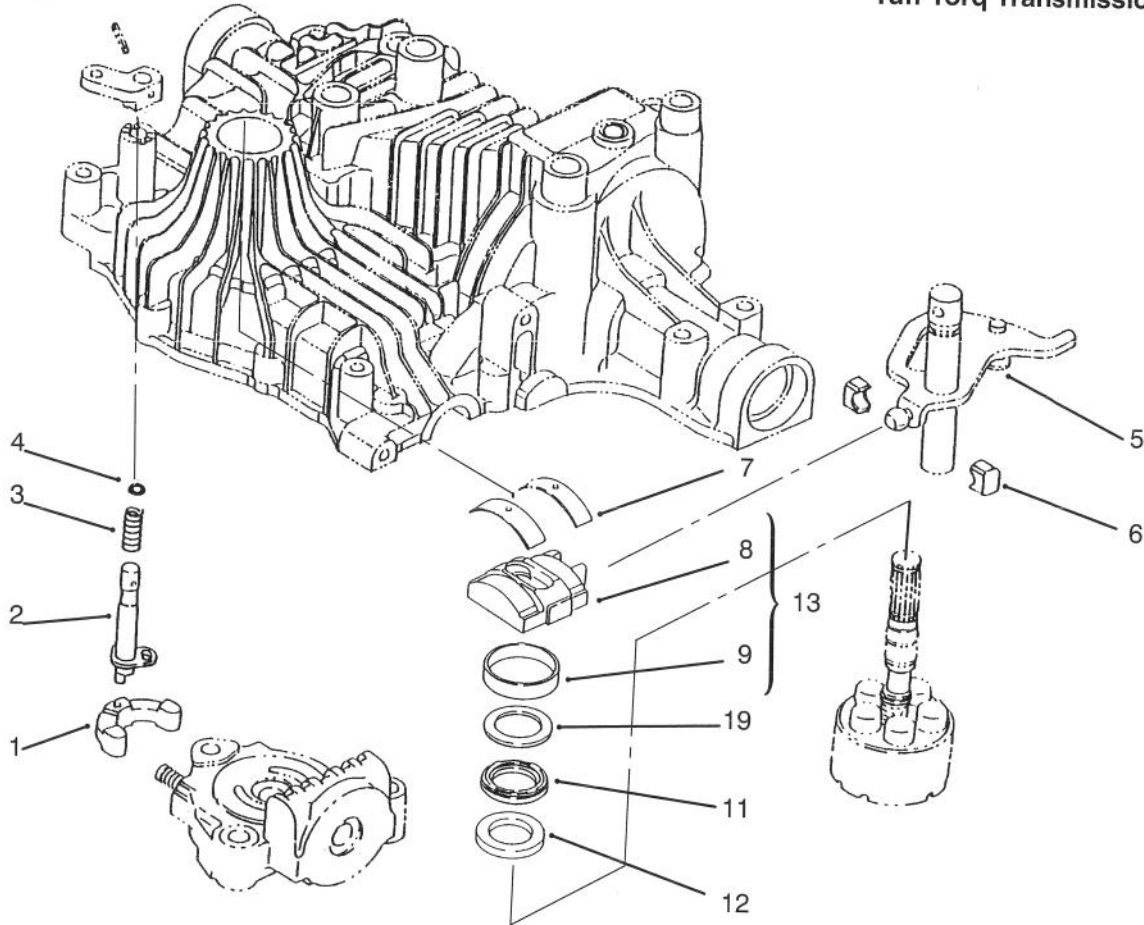

Sheet No.: 405
c-1863

Range Shift

Ref. No.	Part No.	Qty.	Description
1	93-0395	1	Arm (Only On: 72083, 72043, 72103, 72063)
2	93-0397	1	Shaft-Bypass (Only On: 72083, 72043, 72103, 72063)
3	93-0396	1	Spring (Only On: 72083, 72043, 72103, 72063)
4	93-0400	1	Packing (Only On: 72083, 72043, 72103, 72063)
5	93-0398	1	Block Set INC 6 (Only On: 72083, 72043, 72103, 72063)
†6		1	Block-Shift (Only On: 72083, 72043, 72103, 72063)
7	93-0388	2	Thrust Metal (Only On: 72083, 72043, 72103, 72063)
†8		1	Plate-Swash (Only On: 72083, 72043, 72103, 72063)
†9		1	Bushing-Swashplate (Only On: 72083, 72043, 72103, 72063)
10	93-0394	1	Plate-Thrust (Only On: 72083, 72043, 72103, 72063)
11	93-0392	1	Bearing (Only On: 72083, 72043, 72103, 72063)
12	93-0393	1	Plate-Thrust (Only On: 72083, 72043, 72103, 72063)
13	93-0389	1	Swash Plate INC 8-9 (Only On: 72083, 72043, 72103, 72063)

† Included in a service kit or in an assembly