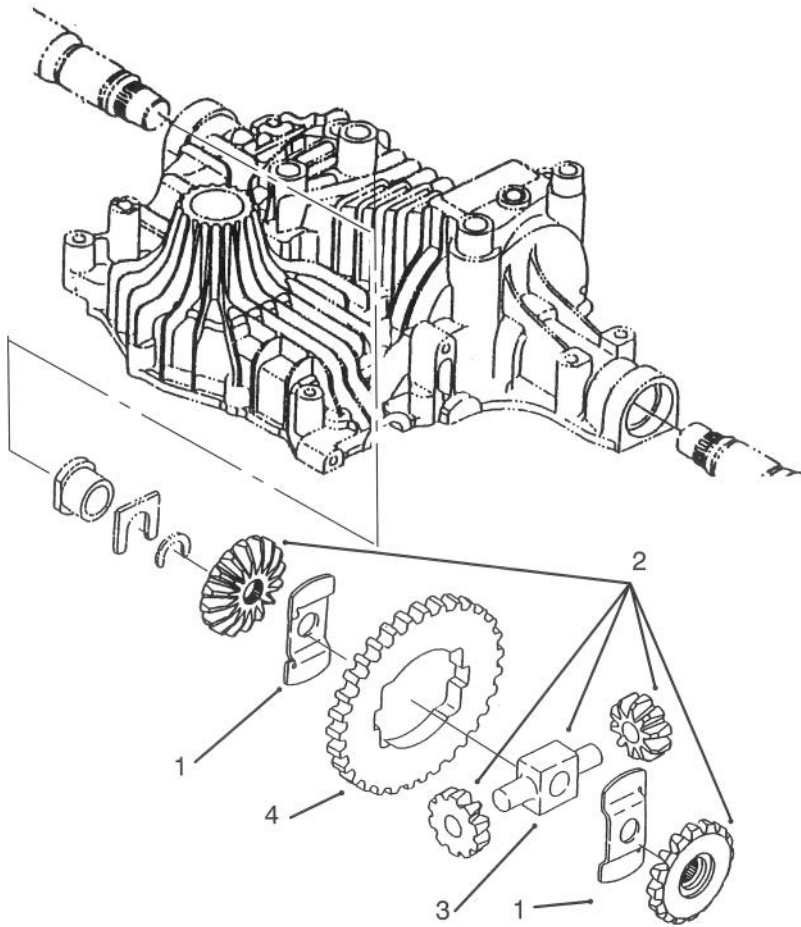

† Included in a service kit or in an assembly

Sheet No.: 410
c-1868

Differential Gear

Ref. No.	Part No.	Qty.	Description
1	93-0444	2	Washer-Thrust (Only On: 72083, 72043, 72103, 72063)
2	93-0440	1	Differential Gear ASM (Only On: 72083, 72043, 72103, 72063)
3	93-0443	1	Shaft-Pinion (Only On: 72083, 72043, 72103, 72063)
4	93-0445	1	Gear-Final (Only On: 72083, 72043, 72103, 72063)