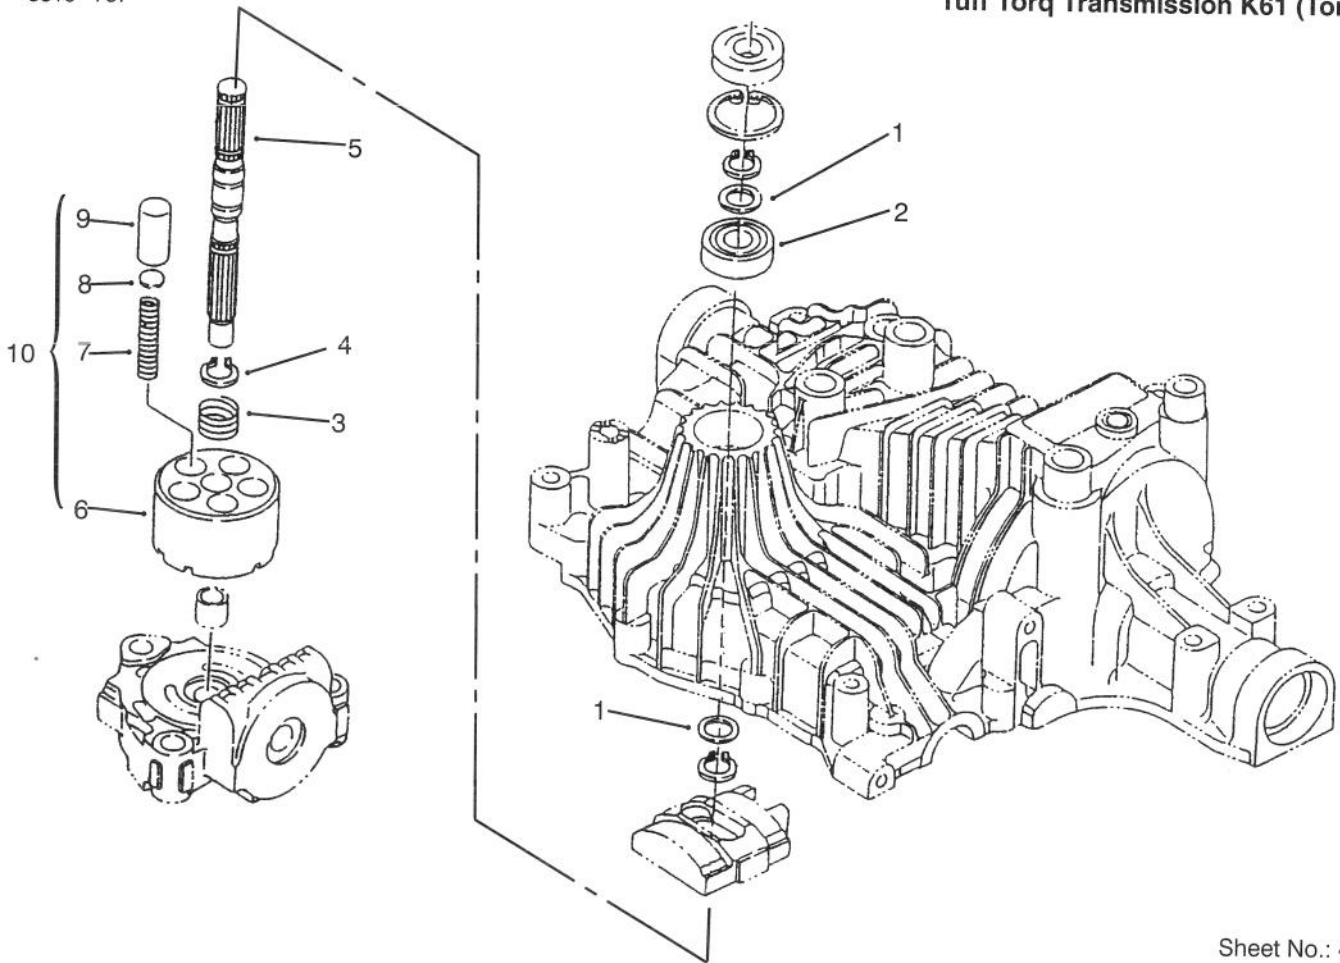

Sheet No.: 403
C-1861

Pump Shaft

Ref. No.	Part No.	Qty.	Description
1	93-0371	2	Washer (Only On: 72083, 72043, 72103, 72063)
2	93-0374	1	Bearing-Ball (Only On: 72083, 72043, 72103, 72063)
3	93-0370	1	Spring (Only On: 72083, 72043, 72103, 72063)
4	93-0373	3	Ring-Snap (Only On: 72083, 72043, 72103, 72063)
5	93-0372	1	Shaft-Pump (Only On: 72083, 72043, 72103, 72063)
†6		1	Block-Cylinder (Only On: 72083, 72043, 72103, 72063)
†7		5	Spring (Only On: 72083, 72043, 72103, 72063)
†8		5	Washer (Only On: 72083, 72043, 72103, 72063)
†9		5	Piston (Only On: 72083, 72043, 72103, 72063)
10	93-0365	1	Cylinder ASM INC 6-9 (Only On: 72083, 72043, 72103, 72063)

† Included in a service kit or in an assembly