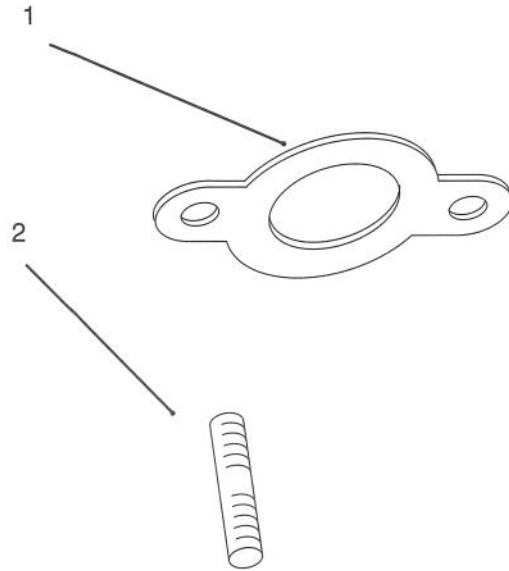

Sheet No.: 211
C-1969

Exhaust

Ref. No.	Part No.	Qty.	Description
1	24 041 02	2	Gasket-Exhaust (Only On: 72103, 72083)
2	M-0829033	4	Stud M8x1.25x20 (Only On: 72103, 72083)