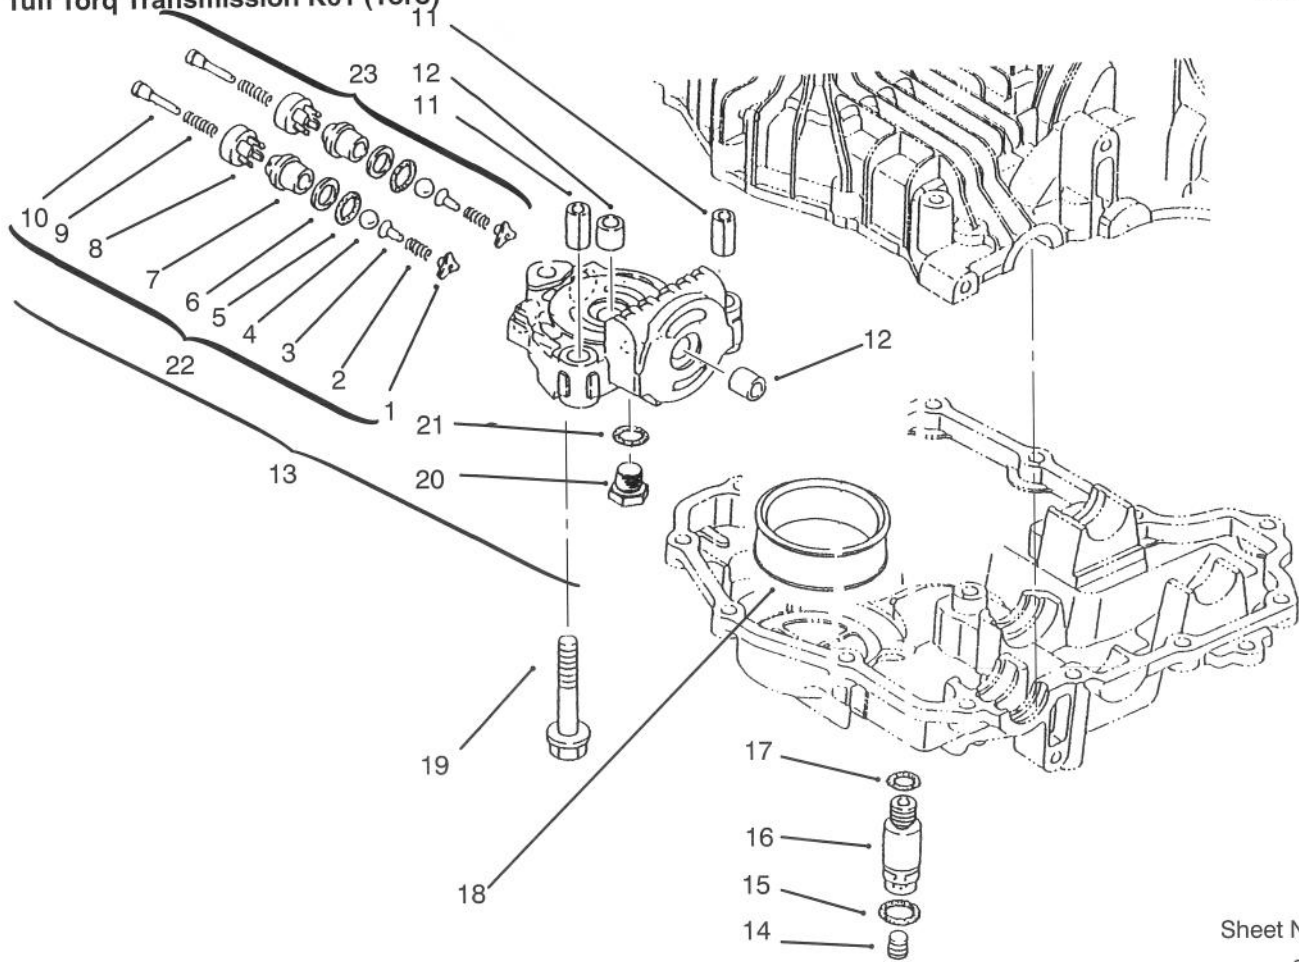

Tuff Torq Transmission K61 (Toro)

Sheet No.: 402
c-1877

Center Case

Ref. No.	Part No.	Qty.	Description
†1	93-0461	2	Holder-Bypass (Only On: 72083, 72043, 72103, 72063)
†2		2	Spring (Only On: 72083, 72043, 72103, 72063)
†3		2	Holder-Ball (Only On: 72083, 72043, 72103, 72063)
†4		1	Ball (Only On: 72083, 72043, 72103, 72063)
†5	93-0465	2	Packing (Only On: 72083, 72043, 72103, 72063)
†6	93-0466	2	Ring-Back Up (Only On: 72083, 72043, 72103, 72063)
†7		1	Sleeve A1 (Only On: 72083, 72043, 72103, 72063)
†8		2	Valve B (Only On: 72083, 72043, 72103, 72063)
†9		2	Spring (Only On: 72083, 72043, 72103, 72063)
†10		2	Pin-Push (Only On: 72083, 72043, 72103, 72063)
†11	93-0471	2	Pin-Knock (Only On: 72083, 72043, 72103, 72063)
†12	93-0472	2	Bushing (Only On: 72083, 72043, 72103, 72063)
13	93-0484	1	Case INC 11-12 & 20-23 (Only On: 72083, 72043, 72103, 72063)
14	93-0474	1	Plug (Only On: 72083, 72043, 72103, 72063)
15	93-0475	1	Packing (Only On: 72083, 72043, 72103, 72063)
16	93-0476	1	Connector (Only On: 72083, 72043, 72103, 72063)
17	93-0481	1	Packing (Only On: 72083, 72043, 72103, 72063)
18	93-0478	1	Filter (Only On: 72083, 72043, 72103, 72063)
19	93-0479	3	Bolt (Only On: 72083, 72043, 72103, 72063)
20	93-0480	1	Plug (Only On: 72083, 72043, 72103, 72063)
21	93-0481	1	Packing (Only On: 72083, 72043, 72103, 72063)
22	93-0482	1	Valve ASM A1 INC 1-10 (Only On: 72083, 72043, 72103, 72063)
23	93-0483	1	Valve ASM A2 (Only On: 72083, 72043, 72103, 72063)

† Included in a service kit or in an assembly