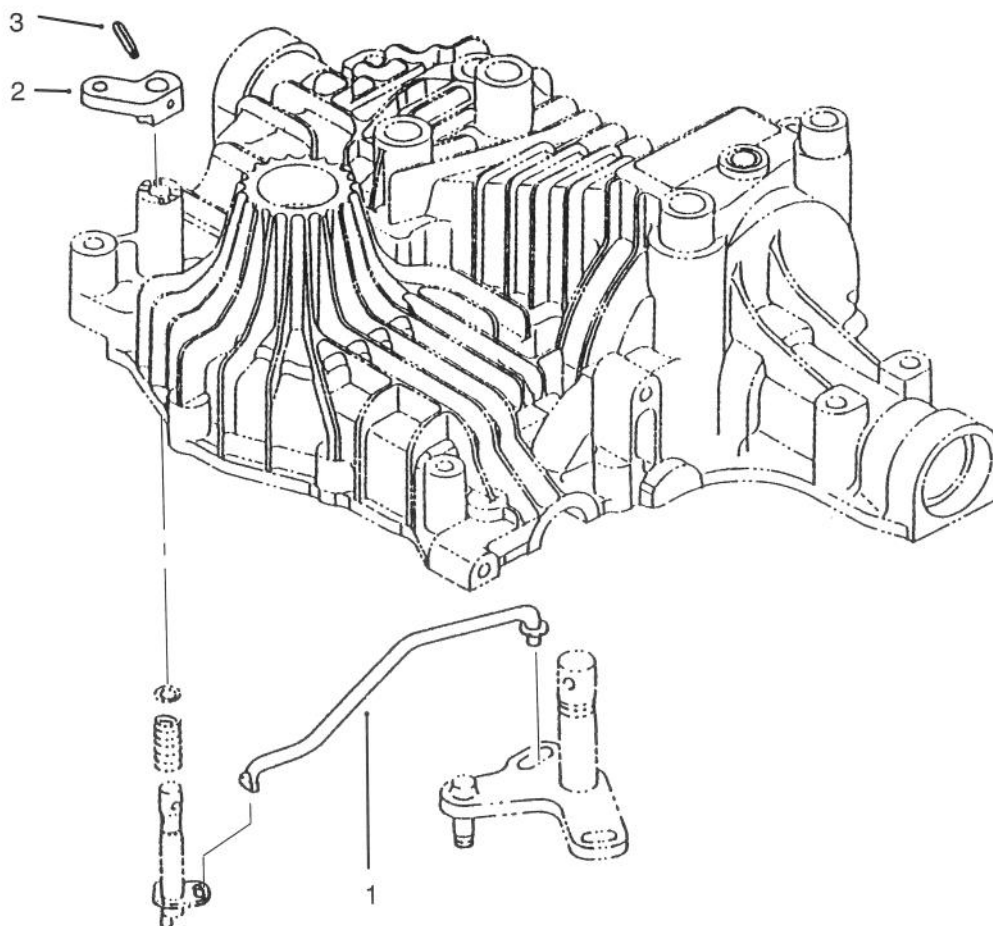

Sheet No.: 406
c-1864

Bypass Return

Ref. No.	Part No.	Qty.	Description
1	93-0401	1	Rod-Bypass (Only On: 72083, 72043, 72103, 72063)
2	93-0402	1	Arm-Valve Release (Only On: 72083, 72043, 72103, 72063)
3	93-0403	1	Pin-Roll (Only On: 72083, 72043, 72103, 72063)