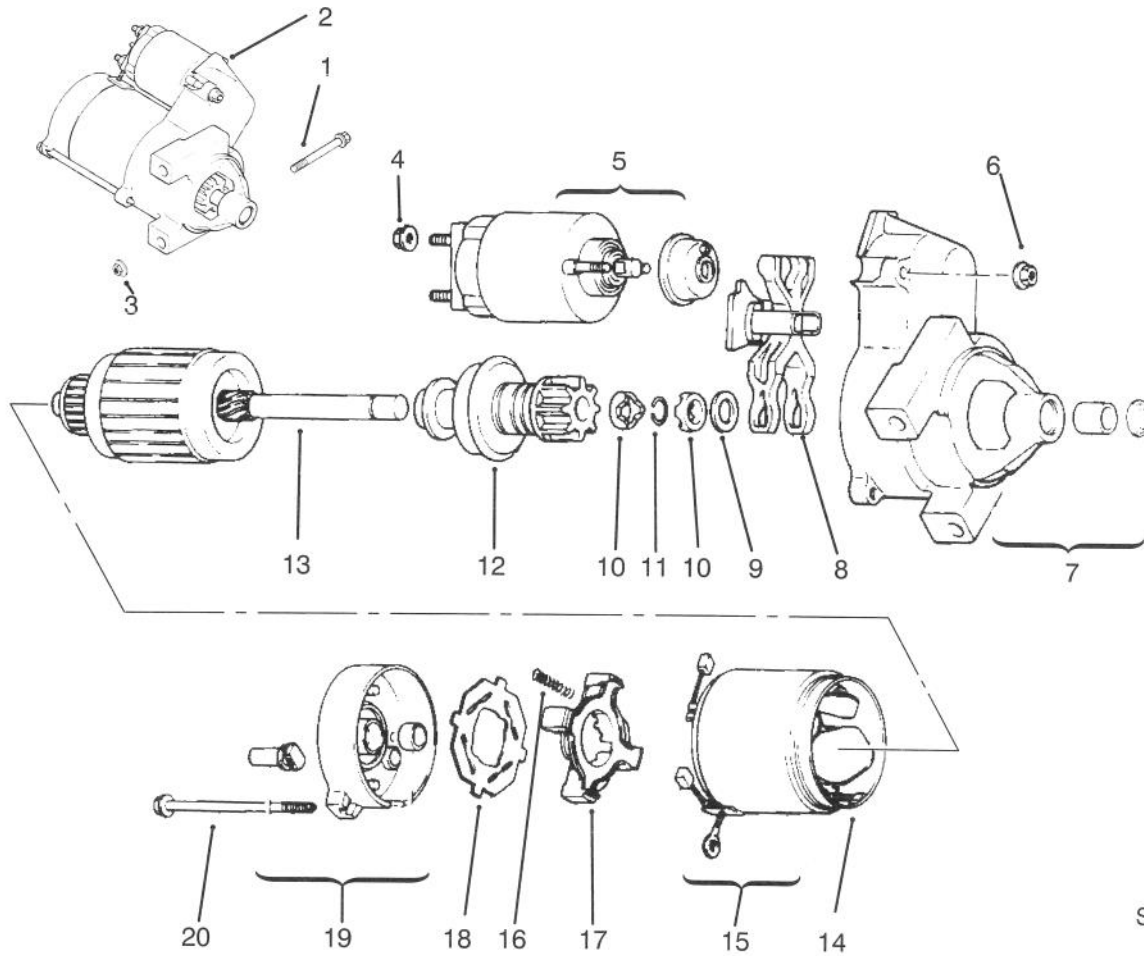

Sheet No.: 207
C-1965

Starting System

Ref. No.	Part No.	Qty.	Description
1	M-0839080	2	Screw M8x1.25x80 (Only On: 72103, 72083)
2	12 098 03	1	Starter INC 4-20 (Only On: 72103, 72083)
3	M-0841080	1	Nut M8x1.25 (Only On: 72103, 72083)
†4	52 100 09	1	Nut-Starter (Only On: 72103, 72083)
†5	52 435 02	1	Solenoid (Only On: 72103, 72083)
†6	52 100 10	2	Nut Starter (Only On: 72103, 72083)
†7	12 081 02	1	Cap-Drive End (Only On: 72103, 72083)
†8	12 090 10	1	Lever Starter Drive (Only On: 72103, 72083)
†9	42 468 14	1	Washer-Thrust (Only On: 72103, 72083)
†10	52 100 08	2	Nut-Stop Collar (Only On: 72103, 72083)
†11	52 141 03	1	Ring-Retainer (Only On: 72103, 72083)
†12	12 239 01	1	Drive-Pinion (Only On: 72103, 72083)
†13	12 170 03	1	Armature-Starter (Only On: 72103, 72083)
†14	12 471 01	1	Frame (Only On: 72103, 72083)
†15	52 221 01	1	Kit-Brush INC 16 (Only On: 72103, 72083)
†16	52 089 09	4	Spring-Brush (Only On: 72103, 72083)
†17	52 323 03	1	Holder-Brush (Only On: 72103, 72083)
†18	52 168 01	1	Insulator (Only On: 72103, 72083)
†19	12 301 01	1	Cap-Commutator End (Only On: 72103, 72083)
†20	52 211 05	2	Bolt (Only On: 72103, 72083)

† Included in a service kit or in an assembly