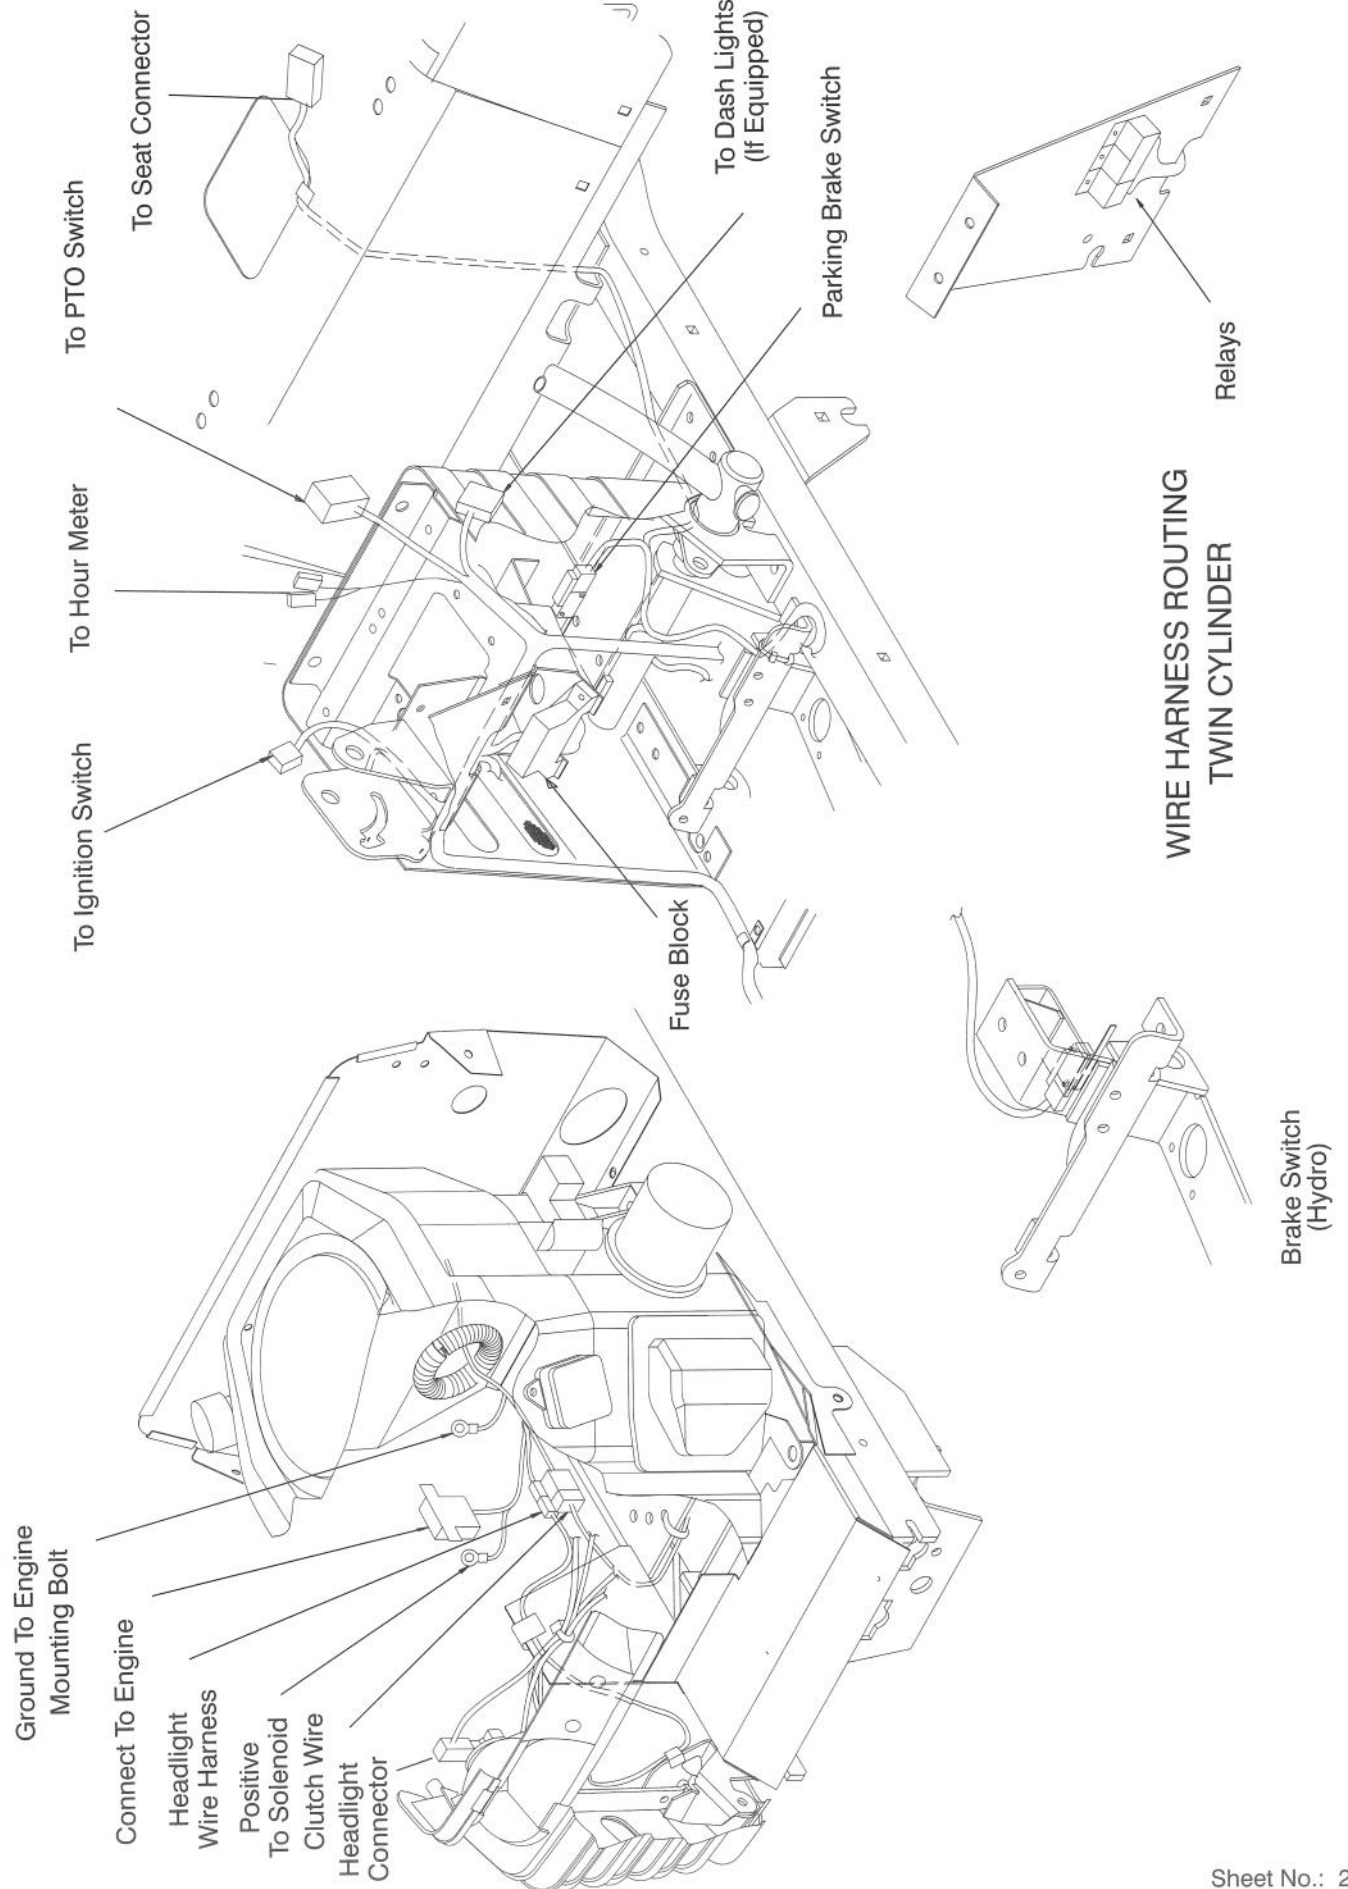

Wire Harness Routing — Twin Cylinder Engine