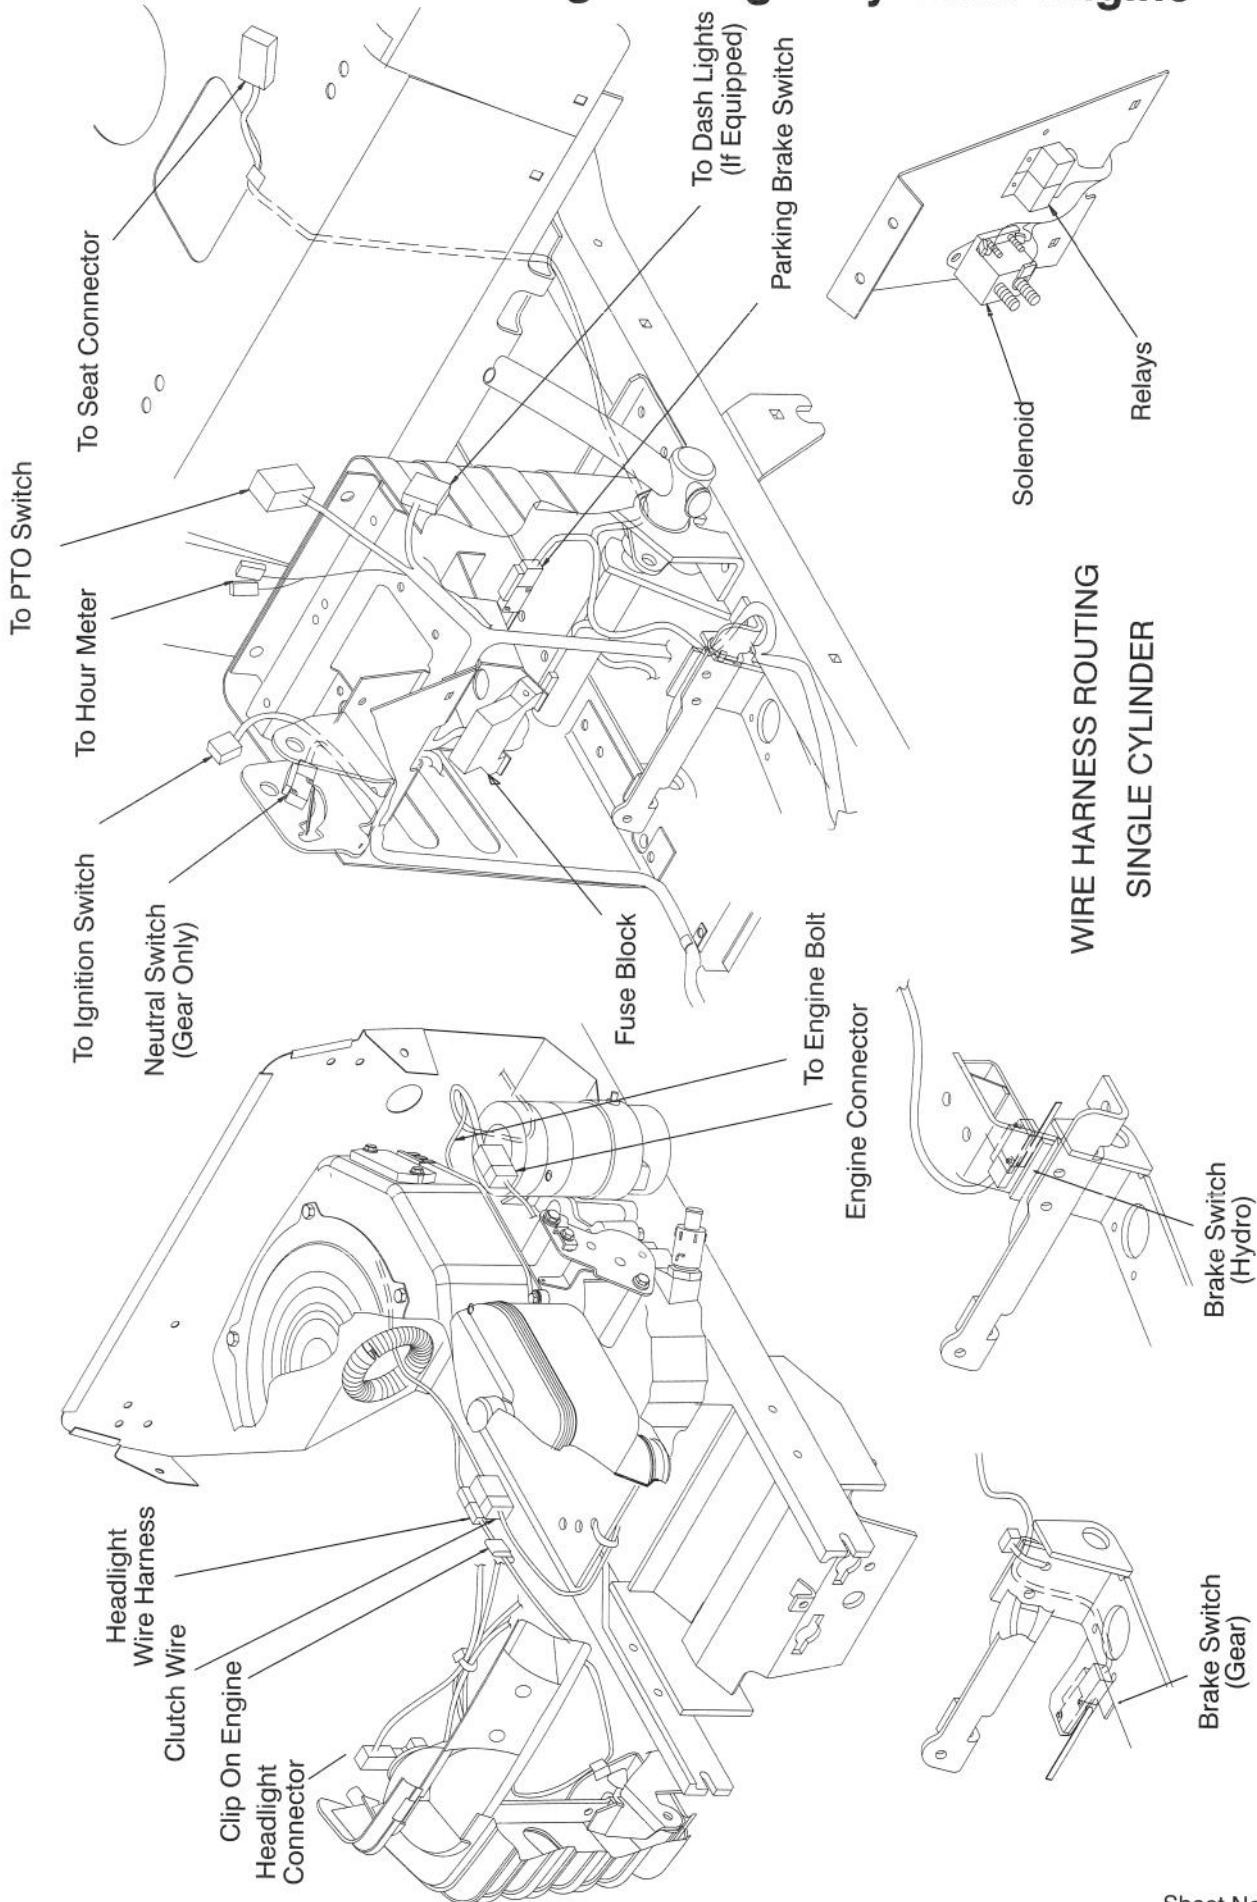

Wire Harness Routing — Single Cylinder Engine

Toro Part Number Index

Part No.	Page No.	Ref. No.	Qty.	Description
1278	6	12	2	WASHER-SHIM
1278	7	3	8	WASHER-SHIM
1481	8	19	1	FITTING-GREASE 45 DEG
2534	20	32	1	CLIP-SPRING
2534	18	6	2	CLIP-SPRING
3624	15	6	1	SPRING-COMPRESSION
3624	29	20	2	SPRING-COMPRESSION
5108	7	14:4	2	VALVE-TIRE TUBELESS
5108	32	1:2	2	VALVE-TIRE TUBELESS
5210	7	2	4	WASHER-SHIM
5618	7	1	1	E-RING
7896	5	4	1	WASHER-BOWED
8130	15	4	1	RETAINER-SPRING
8830	17	8	1	RETAINER-"J"
8830	24	9	1	RETAINER-"J"
8870	15	21	1	TRUNNION
104962	24	20	1	BATTERY
105503	1	12	2	BUSHING
105503	9	11	2	BUSHING
106269	16	36	1	BEARING-FLANGE
106288	12	29	2	CLAMP
106557	9	14	2	REFLECTER
106948	24	10	1	TRAY-BATTERY
107788	19	17	1	SPRING-EXTENSION
108881	6	5	1	NUT-HEX
109189	6	7	1	BEARING-FLANGE
109547	24	12	2	HOOK-BATTERY
109553	24	21	1	BOOT-BATTERY CABLE
109989	9	8	2	SPACER
110015	31	19	2	SPACER
110391	6	6	1	BEARING-WHEEL
110513	7	14:3	4	BEARING-WHEEL
110656	29	6	1	TRUNNION
111078	24	7	1	CABLE-BATTERY BLACK
111383	6	8	1	COLLAR W/SET SCREW
111418	6	3	1	BUSHING
111418	20	39	1	BUSHING
111418	18	18	1	BUSHING
111419	6	1	1	WASHER-BEARING
111419	20	35	1	WASHER-BEARING
111419	18	2	1	WASHER-BEARING
111646	6	9	1	GRIPRING
111712	31	21	2	WASHER-WAVE
112168	15	16	1	DECAL-LIFT
112843	22	15	1	WASHER-PTO
112843	21	12	1	WASHER-PTO
114064	23	4	2	BEARING-ELEC CLUTCH
114427	8	22	2	HUBCAP
114428	32	7	2	HUBCAP
114621	14	31	1	DECAL-NOISE
114720	24	13	1	TUBE-BATTERY DRN
115203	22	3	1	SCREW-HH
115230	29	1	1	SWITCH-CLUTCH
115593	15	11	1	KNOB
116397	4	26	2	RELAY
116744	32	1:3	2	TIRE
116971	32	1:3	2	TIRE
117127	7	14:1	2	TIRE
117316	24	2	1	ROD-BATTERY HOLD DOWN
120930	24	17:1	1	FUSE HOLDER
147665	15	3	2	SCREW
147665	19	23	2	SCREW

*Not Illustrated