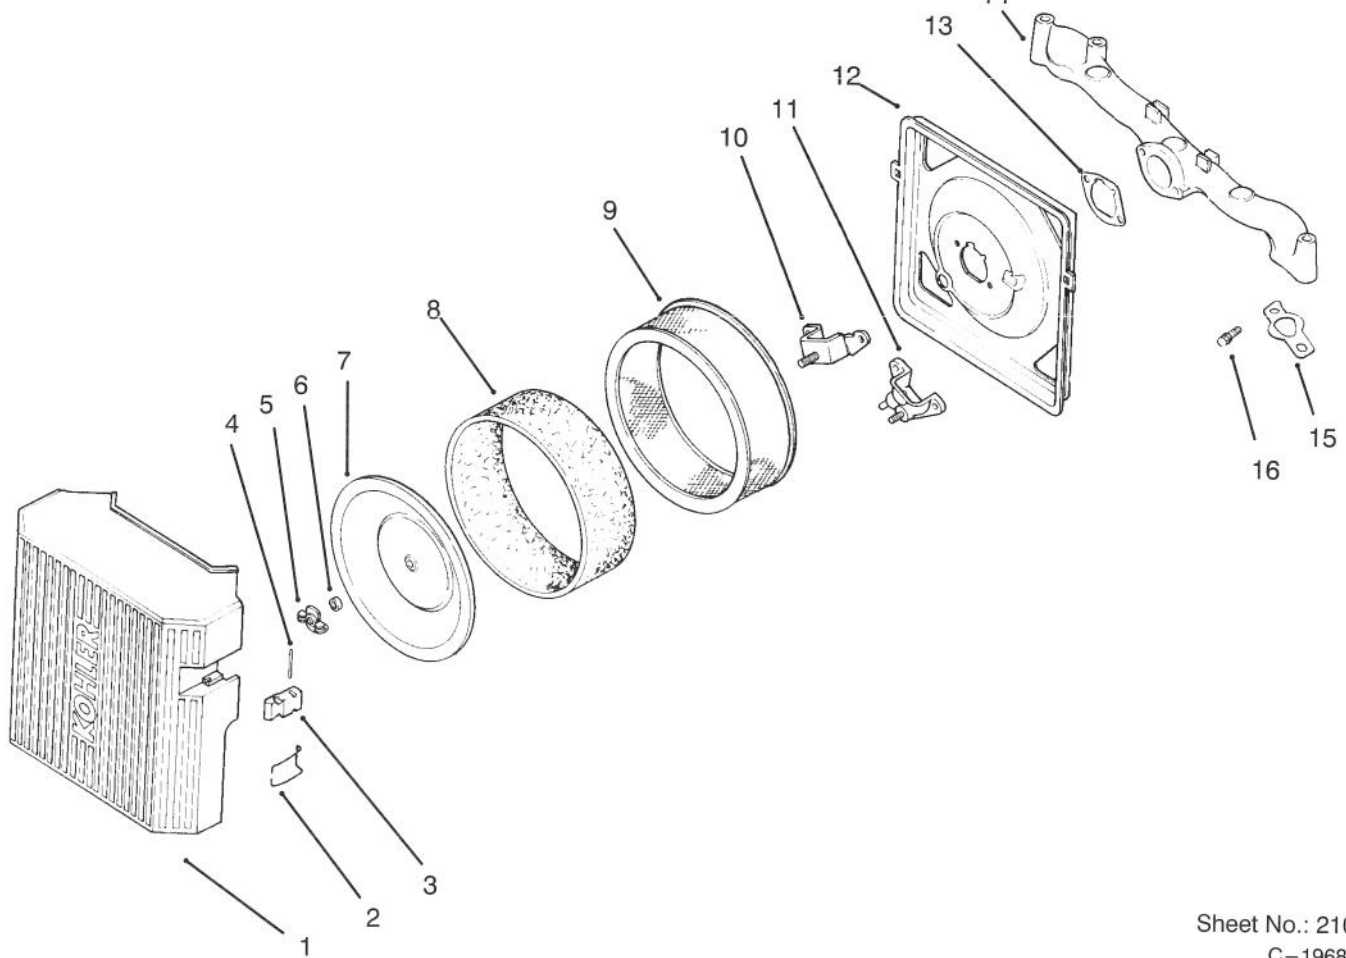

Sheet No.: 210
C-1968

Air Intake / Filtration

Ref. No.	Part No.	Qty.	Description
1	24 743 01	1	Kit-A/C Cover INC 2-4 (Only On: 72103, 72083)
†2	24 089 04	2	Spring-Latch (Only On: 72103, 72083)
†3	24 344 01	2	Latch-Lever (Only On: 72103, 72083)
†4	24 380 03	2	Pin-Latch Lever (Only On: 72103, 72083)
5	12 100 01	1	Nut-Wing (Only On: 72103, 72083)
6	24 032 03	1	Seal-Air Intake (Only On: 72103, 72083)
7	24 096 01	1	Cover-Inner Air Cleaner (Only On: 72103, 72083)
8	24 083 02	1	Element-Precleaner (Only On: 72103, 72083)
9	47 083 03	1	Element-Air Cleaner (Only On: 72103, 72083)
10	24 109 01	1	Cup-Fuel Spitback (Only On: 72103, 72083)
11	24 041 13	1	Gasket-Fuel Spitback Cup (Only On: 72103, 72083)
12	24 094 02	1	Base-Air Cleaner (Only On: 72103, 72083)
13	24 041 14	1	Gasket-A/C Base (Only On: 72103, 72083)
14	24 164 06	1	Manifold-Intake (Only On: 72103, 72083)
15	24 041 01	2	Gasket-Intake Manifold (Only On: 72103, 72083)
16	M-0639055	4	Screw M6x1.0x18 (Only On: 72103, 72083)

† Included in a service kit or in an assembly