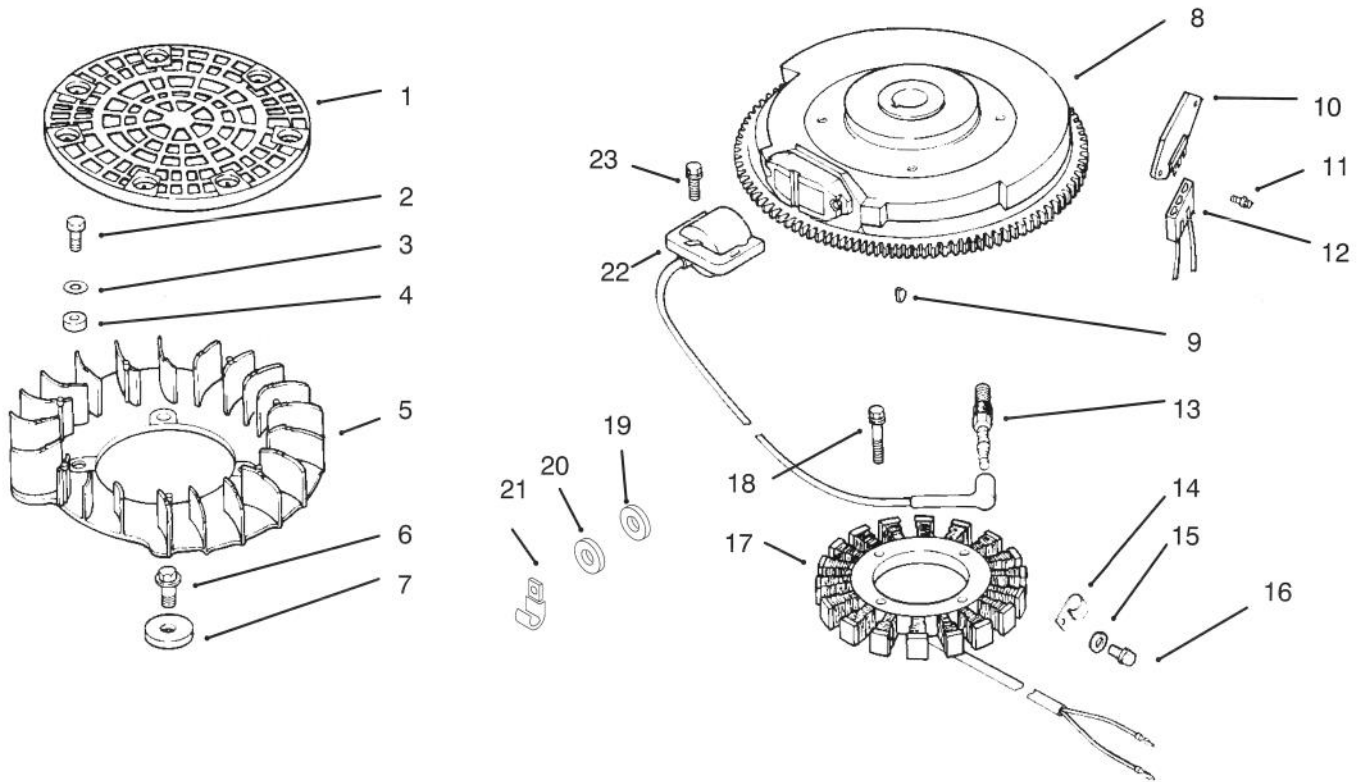

Sheet No.: 205
C-1963

Ignition / Electrical

Ref. No.	Part No.	Qty.	Description
1	24 162 17	1	Screen-Grass (Only On: 72103, 72083)
2	M-0401025	4	Screw M4x0.7x24 (Only On: 72103, 72083)
3	X-25-92	4	Washer-Flat (Only On: 72103, 72083)
4	24 112 04	1	Spacer-Fan (Only On: 72103, 72083)
5	24 157 03	1	Fan (Only On: 72103, 72083)
6	M-0639016	4	Screw M6x1.0x16 (Only On: 72103, 72083)
7	12 112 01	4	Spacer-Fan (Only On: 72103, 72083)
8	24 025 04	1	Flywheel ASM (Only On: 72103, 72083)
9	X-42-15	1	Key (Only On: 72103, 72083)
10	25 403 03	1	Rectifier-Regulator (Only On: 72103, 72083)
11	24 086 06	2	Screw-Phillips (Only On: 72103, 72083)
12	236602	1	Connector-Regulator (Only On: 72103, 72083)
13	12 132 02	2	Spark Plug (Only On: 72103, 72083)
14	48 154 02	1	Clip-Stator Harness (Only On: 72103, 72083)
15	12 468 03	1	Washer-Flywheel Screw (Only On: 72103, 72083)
16	12 086 14	1	Screw-Flywheel Mounting (Only On: 72103, 72083)
17	24 085 01	1	Stator-15 Amp (Only On: 72103, 72083)
18	M-0548025	2	Screw M5x0.8x25 (Only On: 72103, 72083)
19	X-25-63	2	Washer-Flat (Only On: 72103, 72083)
20	X-25-92	2	Washer-Flat (Only On: 72103, 72083)
21	235173	1	Clip-Cable (Only On: 72103, 72083)
22	24 584 01	1	Module-Ignition (Only On: 72103, 72083)
23	M-0545020	4	Screw M5x0.8x20 (Only On: 72103, 72083)
*	24 113 18	1	Decal-Grass Screen (Only On: 72103, 72083)
*	24 176 06	1	Harness-Wire (Only On: 72103, 72083)
*	24 518 04	1	Lead-Green (Only On: 72103, 72083)

* Not illustrated