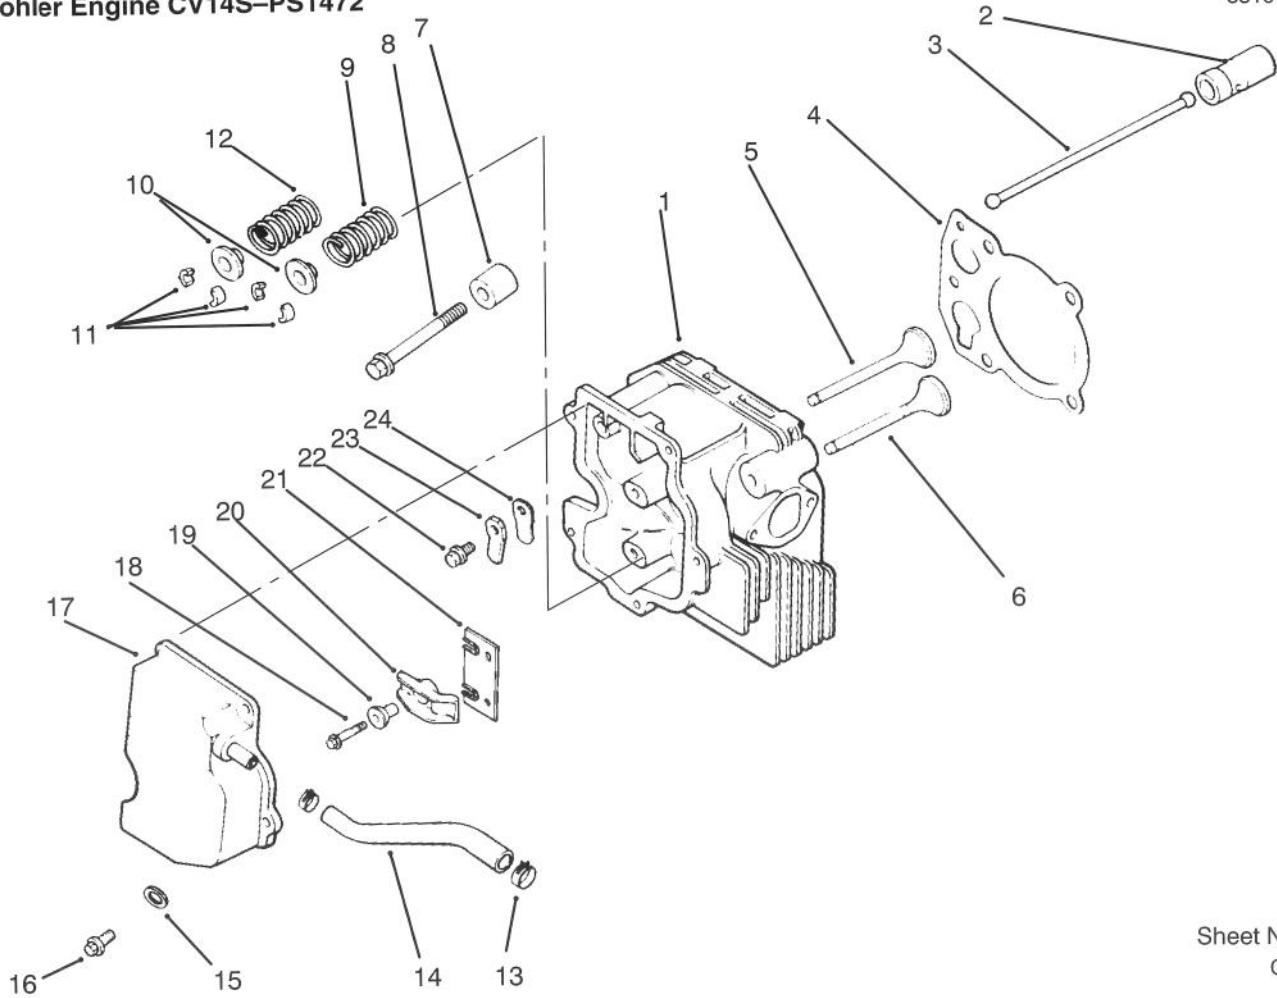

Sheet No.: 104
C-1951

Cylinder Head / Valve / Breather

Ref. No.	Part No.	Qty.	Description
1	12 318 02	1	Cylinder Head (Only On: 72042, 72063, 72062, 72043)
2	12 351 01	2	Lifter-Valve (Only On: 72042, 72063, 72062, 72043)
3	12 411 01	2	Rod-Push (Only On: 72042, 72063, 72062, 72043)
4	12 041 08	1	Gasket-Cylinder Head (Only On: 72042, 72063, 72062, 72043)
5	12 017 01	1	Valve-Intake STD (Only On: 72042, 72063, 72062, 72043)
5	12 017 02	1	Valve-Intake .25 (Only On: 72043, 72042, 72063, 72062)
6	12 016 01	1	Valve-Exhaust STD (Only On: 72042, 72063, 72062, 72043)
6	12 016 02	1	Valve-Exhaust .25 (Only On: 72042, 72063, 72062, 72043)
7	12 112 13	1	Spacer-Head Bolt Exhaust (Only On: 72042, 72063, 72062, 72043)
8	12 086 15	5	Screw M10x1.5x80 (Only On: 72042, 72063, 72062, 72043)
9	12 089 15	1	Spring-Valve Exhaust (Only On: 72042, 72063, 72062, 72043)
10	12 173 01	2	Cap-Valve Spring (Only On: 72042, 72063, 72062, 72043)
11	12 755 03	2	Kit-Retainer (Only On: 72042, 72063, 72062, 72043)
12	12 089 01	1	Spring-Valve Intake (Only On: 72042, 72063, 72062, 72043)
13	X-426-9	2	Clamp-Hose (Only On: 72042, 72063, 72062, 72043)
14	12 326 03	1	Hose-Breather (Only On: 72042, 72063, 72062, 72043)
15	12 468 05	1	Washer-Flat (Only On: 72042, 72063, 72062, 72043)
16	SM-0645020	5	Screw M6x1.0x20 (Only On: 72042, 72063, 72062, 72043)
17	12 096 07	1	Cover-Valve W/Nipple (Only On: 72042, 72063, 72062, 72043)
18	M-0640034	2	Screw M6x1.0x34 (Only On: 72042, 72063, 72062, 72043)
19	24 194 01	2	Ball-Rocker Pivot (Only On: 72042, 72063, 72062, 72043)
20	24 186 01	2	Arm-Rocker (Only On: 72042, 72063, 72062, 72043)
21	12 146 13	1	Plate-Guide (Only On: 72042, 72063, 72062, 72043)
22	M-0545010	1	Screw M5x0.8x10 (Only On: 72042, 72063, 72062, 72043)
23	12 018 01	1	Retainer-Breather Reed (Only On: 72042, 72063, 72062, 72043)
24	24 402 03	1	Reed-Breather (Only On: 72042, 72063, 72062, 72043)