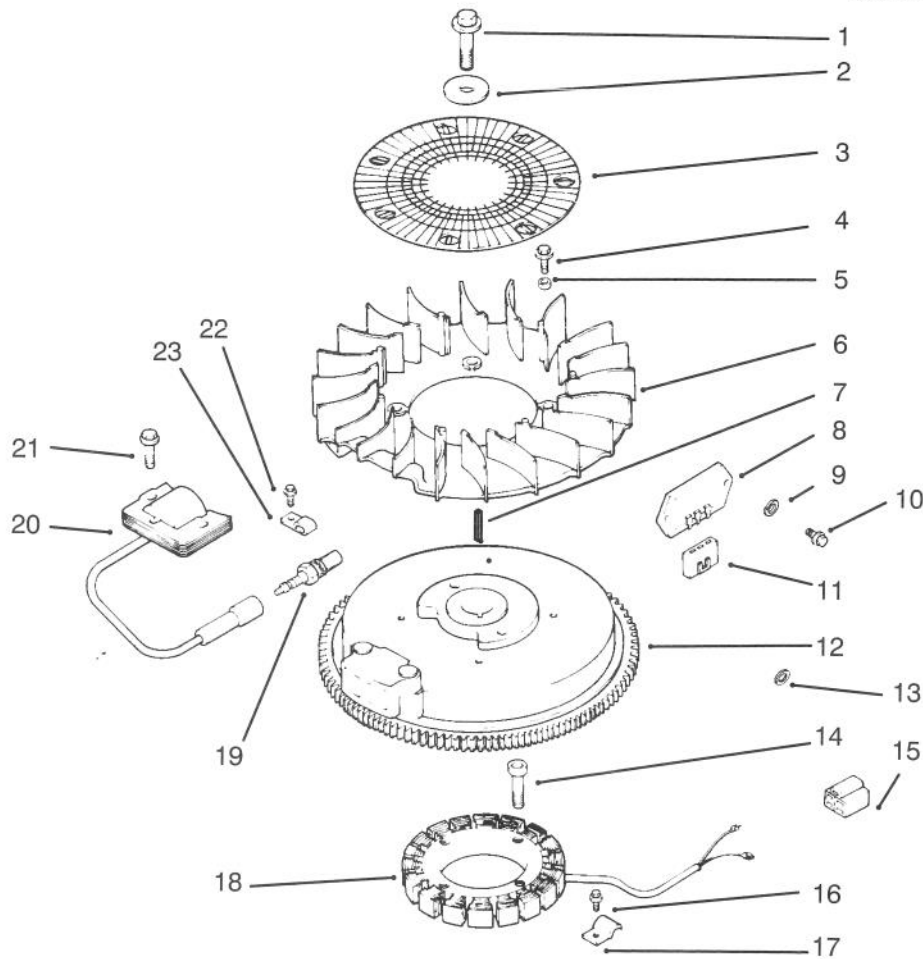

Sheet No.: 105
C-1952

Ignition / Electrical

Ref. No.	Part No.	Qty.	Description
1	12 086 14	1	Screw - Flywheel Mounting (Only On: 72042, 72063, 72062, 72043)
2	12 468 03	1	Washer - Flywheel Screw (Only On: 72042, 72063, 72062, 72043)
3	24 162 03	1	Screen - Grass (Only On: 72042, 72063, 72062, 72043)
4	M-0639016	4	Screw M6x1.0x16 (Only On: 72042, 72063, 72062, 72043)
5	12 112 01	4	Spacer - Fan (Only On: 72042, 72063, 72062, 72043)
6	12 157 02	1	Fan (Only On: 72042, 72063, 72062, 72043)
7	X-42-15	1	Key (Only On: 72042, 72063, 72062, 72043)
8	41 403 09	1	Rectifier - Regulator (Only On: 72042, 72063, 72062, 72043)
9	X-22-11	1	Washer - Lock (Only On: 72042, 72063, 72062, 72043)
10	M-0639016	2	Screw M6x1.0x16 (Only On: 72042, 72063, 72062, 72043)
11	236602	1	Connector - Regulator (Only On: 72042, 72063, 72062, 72043)
12	12 025 16	1	Flywheel ASM (Only On: 72042, 72063, 72062, 72043)
13	X-25-5	1	Washer - Flat (Only On: 72042, 72063, 72062, 72043)
14	M-0548025	4	Screw M5x0.8x25 (Only On: 72042, 72063, 72062, 72043)
15	48 155 01	1	Connector - 5 Contact (Only On: 72042, 72063, 72062, 72043)
16	M-0545010	1	Screw M5x0.8x10 (Only On: 72042, 72063, 72062, 72043)
17	12 154 02	1	Clip - Stator Harness (Only On: 72042, 72063, 72062, 72043)
18	24 085 01	1	Stator - 15 Amp (Only On: 72042, 72063, 72062, 72043)
19	12 132 02	1	Spark Plug (Only On: 72042, 72063, 72062, 72043)
20	12 584 01	1	Module - Ignition (Only On: 72042, 72063, 72062, 72043)
21	SM-0545020	2	Screw M5x0.8x20 (Only On: 72042, 72063, 72062, 72043)
22	M-0545010	1	Screw M5x0.8x10 (Only On: 72042, 72063, 72062, 72043)
23	X-728-1	1	Clip - Kill Lead (Only On: 72042, 72063, 72062, 72043)
*	12 518 01	1	Lead - White (Only On: 72042, 72063, 72062, 72043)
*	15 518 09	1	Lead - Green (Only On: 72042, 72063, 72062, 72043)
*	25 518 05	1	Lead - Black (Only On: 72042, 72063, 72062, 72043)