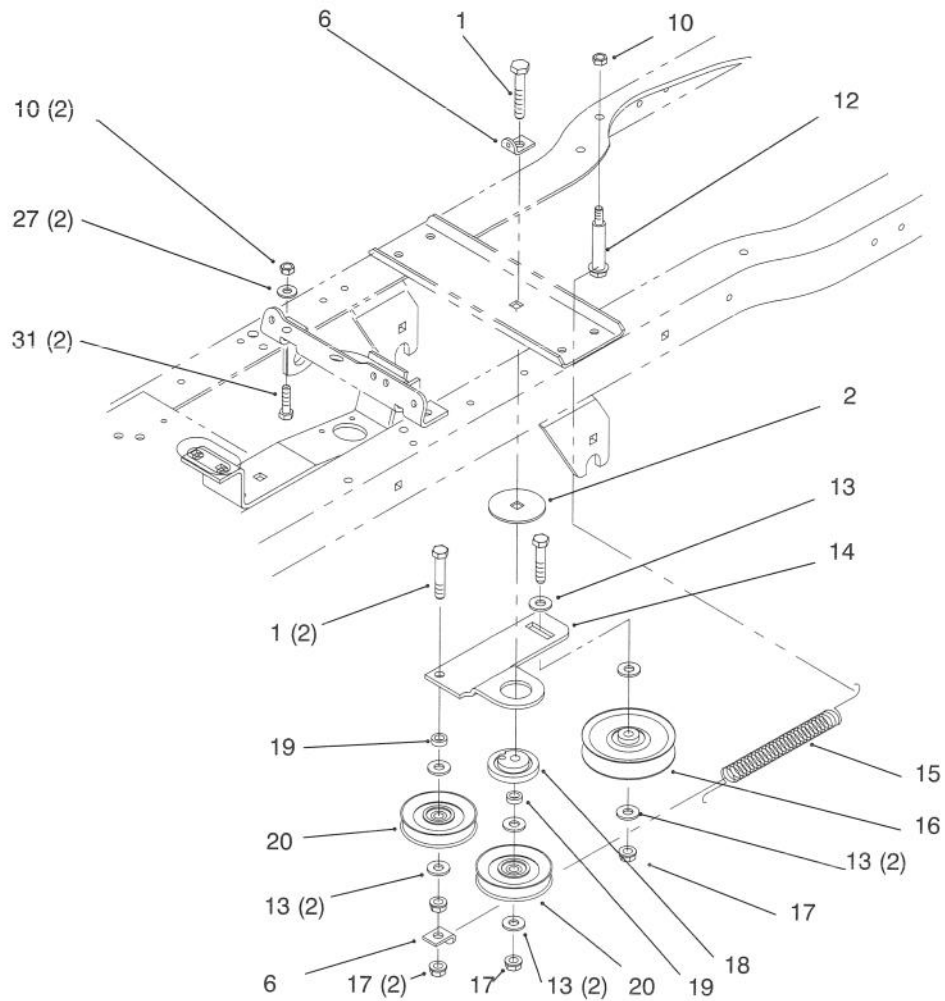

Sheet No.: 3

Hydro Drive Components

Ref. No.	Part No.	Qty.	Description
1	323-10	3	Screw (Only On: 72043, 72103, 72063, 72083)
2	111419	1	Washer-Bearing (Only On: 72043, 72103, 72063, 72083)
6	2534	2	Clip-Spring (Only On: 72043, 72103, 72063, 72083)
10	3296-29	3	Nut-Hex Lock (Only On: 72103, 72063, 72083, 72043)
12	88-4590	1	Bolt-Shoulder (Only On: 72043, 72103, 72063, 72083)
13	3256-24	7	Washer-Flat (Only On: 72043, 72103, 72063, 72083)
14	92-6900	1	Arm-Idler (Only On: 72043, 72103, 72063, 72083)
15	79-7530	1	Spring-Extension (Only On: 72043, 72103, 72063, 72083)
16	92-7101	1	Pulley-Flat Idler (Only On: 72043, 72103, 72063, 72083)
17	3296-39	4	Nut-Hex Lock (Only On: 72103, 72063, 72083, 72043)
18	111418	1	Bushing (Only On: 72043, 72103, 72063, 72083)
19	93-3658-03	2	Spacer (Only On: 72043, 72103, 72063, 72083)
20	92-7102	2	Pulley-Idler (Only On: 72043, 72103, 72063, 72083)
27	3256-23	2	Washer-Flat (Only On: 72103, 72063, 72083, 72043)
31	322-5	2	Screw-HH (Only On: 72043, 72103, 72063, 72083)