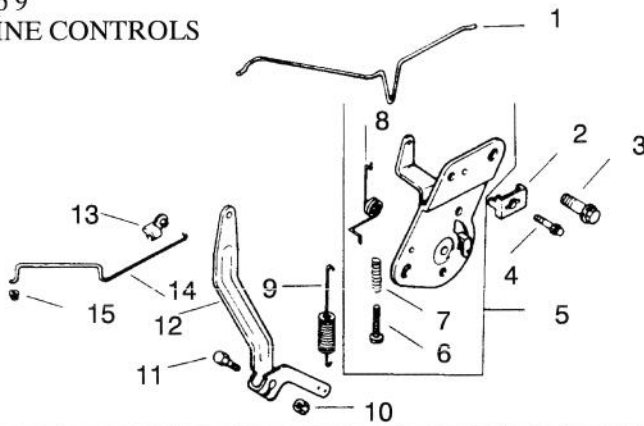

Group 9 ENGINE CONTROLS