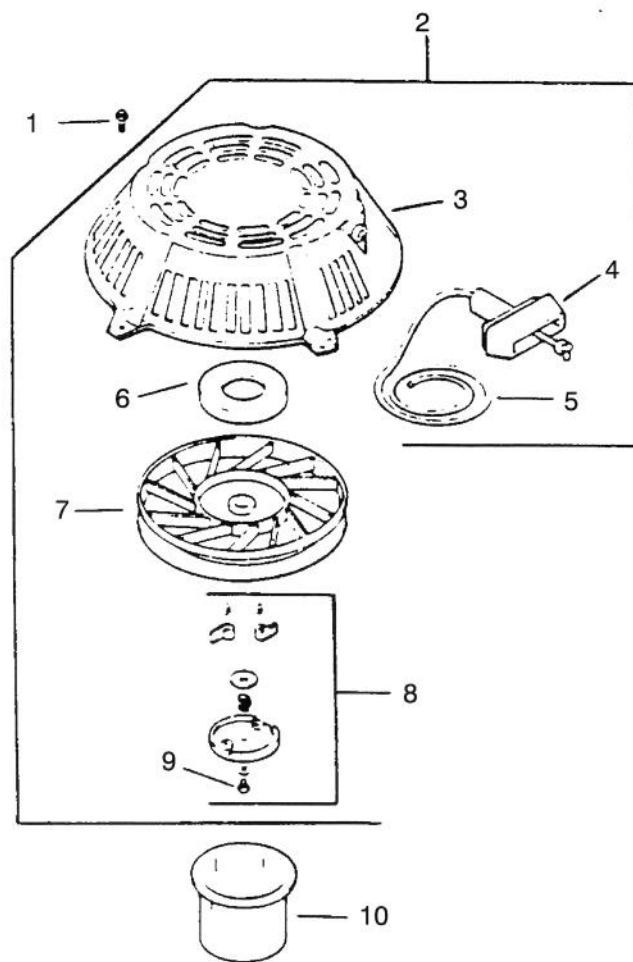

C-1798

ENGINE KOHLER MODEL NO. CV12.5T – 1254

Ref. No.	Part No.	Description	No. Used	Ref. No.	Part No.	Description	No. Used
		Starting System Group 7					
1	M-0545010	Screw	5	6	12 089 06	Spring & Keeper	1
2	12 165 01	Starter (Incl. Ref. #3-9)	1	7	12 093 01	Pulley	1
3	12 081 01	Housing - Starter	1	8	12 757 06	Kit - Dog Replacement (Incl Ref. #9)	1
4	234452	Handle - Recoil	1	9	41 086 09	Screw - Pozidrive	1
5	12 160 01	Rope - Starter	1	10	15 109 01	Cup - Driver	1
				*	12 113 07	Decal - Starting	1