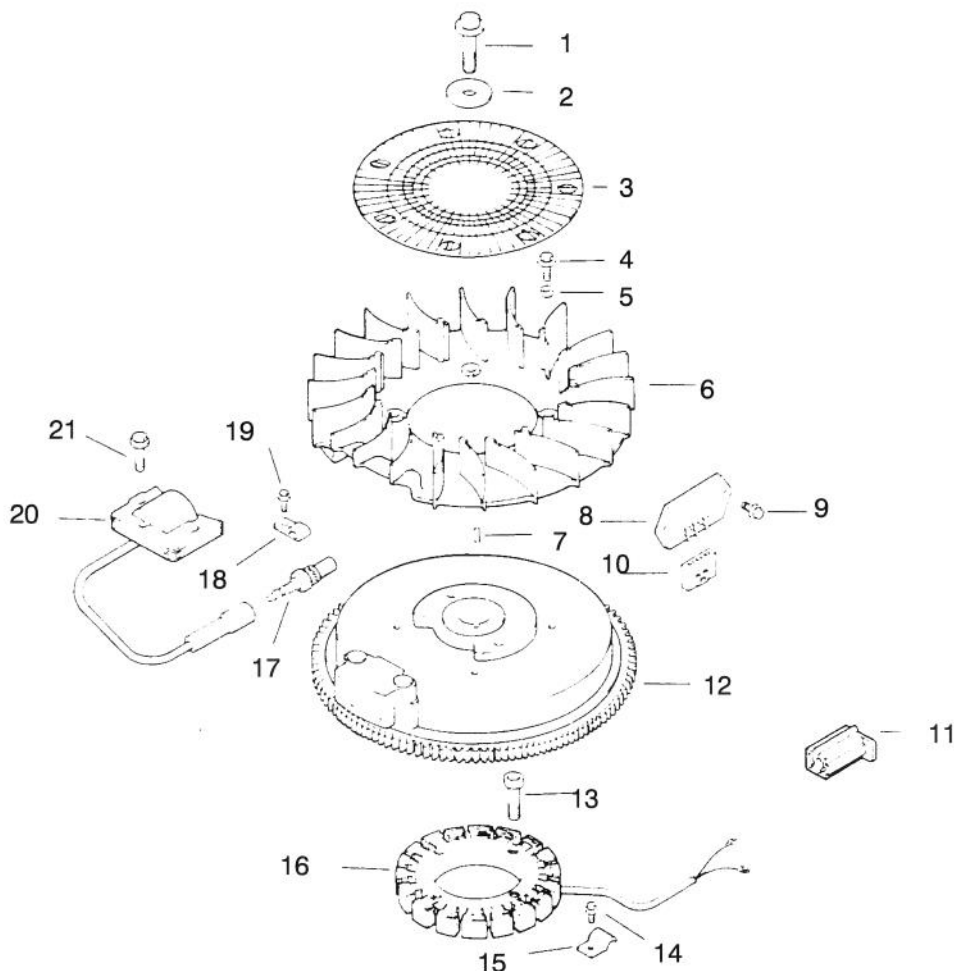

C-1796

ENGINE KOHLER MODEL NO. CV12.5T-1254

Ref. No.	Part No.	Description	No. Used	Ref. No.	Part No.	Description	No. Used
		Ignition / Electrical Group 5					
1	12 086 14	Screw - Flywheel	1	13	M-0548025	Screw - Stator	4
2	12 486 03	Washer - Flywheel	1	14	M-0545010	Screw - Stator Harness	1
3	12 162 03	Screen - Grass	1	15	12 154 02	Clip - Stator Harness	1
4	M-0639016	Screw - Fan	4	16	24 085 01	Stator - 15 Amp.	1
5	12 112 01	Spacer - Fan	4	17	12 132 02	Spark Plug	1
6	12 157 02	Fan	1	18	X-728-1	Clip - Kill Lead	1
7	X-42-15	Key	1	19	M-0545010	Screw - Lead Clip	1
8	12 403 01	Rectifier - Unregulated	1	20	12 584 02	Module - Ignition	1
9	M-0639016	Screw - Regulator	2	21	SM-0545020	Screw - Ignition Module	2
10	236602	Connector - Regulator	1		25 518 05	Lead - Black, Rectifier to Connector(5"-14 Gauge)	1
11	41 155 03	Connector	1	*	12 518 01	Lead - White, Ground to Kill (9.5"-18 Gauge)	1
12	12 025 16	Flywheel Assembly	1				

*Not Illustrated