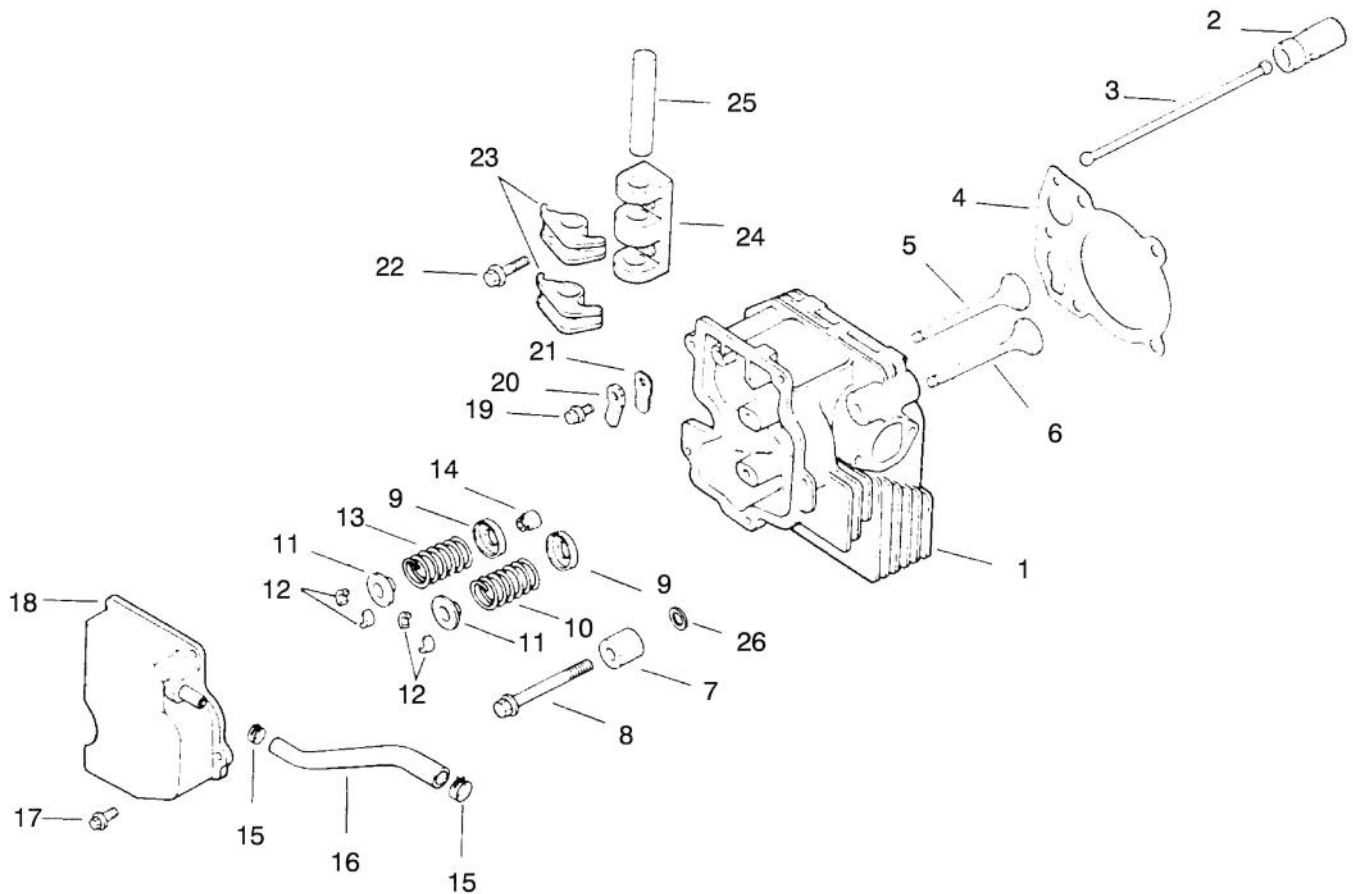

C-1795

ENGINE KOHLER MODEL NO. CV12.5T-1254

Ref. No.	Part No.	Description	No. Used
		Cylinder Head / Valve / Breather - Group 4	
1	12 318 01	Cylinder Head	1
2	12 351 01	Lifter - Valve	2
3	12 411 01	Rod - Push	2
4	12 041 08	Gasket - Cylinder Head	1
5	12 017 01	Valve - Intake (Std.)	1
	12 017 02	Valve - Intake (.25)	1
6	12 016 01	Valve - Exhaust (Std)	1
	12 016 02	Valve - Exhaust (.25)	1
7	12 112 13	Spacer - Head Bolt	1
8	12 086 15	Screw - Cylinder Head	5
9	52 018 01	Retainer - Spring	2
10	12 089 01	Spring - Valve	1
11	12 173 01	Cap - Valve Spring	2

Ref. No.	Part No.	Description	No. Used
12	12 755 03	Kit - Retainer	2
13	12 089 15	Spring - Valve, Exhaust	1
14	12 032 02	Seal - Valve Stem	1
15	X-426-9	Clamp - Hose	2
16	12 326 03	Hose - Breather	1
17	SM-0645020	Screw - Valve Cover	3
18	12 096 07	Cover - Valve W/Nipple	1
19	M-0545010	Screw - Breather Reed	1
20	12 018 01	Retainer - Breather Reed	1
21	12 402 01	Reed - Breather	1
22	SM-0642025	Screw - Rocker Bridge	2
23	12 186 01	Arm - Rocker	2
24	12 126 05	Bridge - Rocker Arm	1
25	12 144 03	Shaft - Rocker Arm	1
26	12 468 05	Washer - Flat	1
*	12 755 02	Kit - Cylinder Head	1