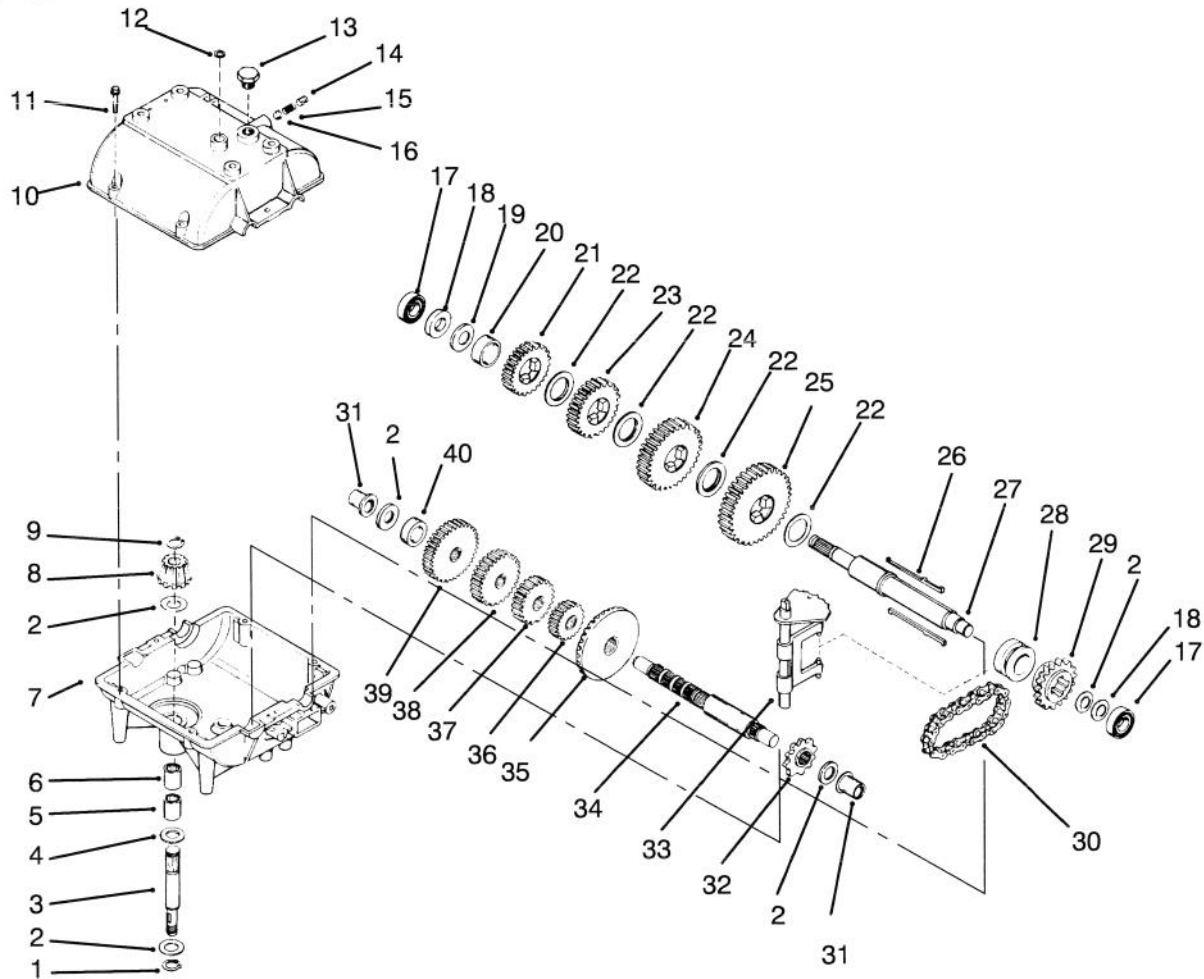

C-1776

PEERLESS TRANSMISSION MODEL NO. 700-039

Ref. No.	Part No.	Description	No. Used
1	792035	Ring - Retaining	1
2	780072	Washer - Thrust	5
3	776135	Shaft - Input	1
4	792001	"O"Ring	2
5	780142	Bearing - Needle	1
6	780086	Bearing - Needle	1
7	770090A	Case - Transmission	1
8	778153	Bevel Pinion - Input	1
9	788040	Ring - Retaining	1
10	772099A	Cover - Transmission	1
11	792073	Screw - Self Tapping	6
12	788069	Seal - Square Cut	1
13	792074	Plug - Threaded	1
14	792078	Screw - Set	1
15	792079	Spring	1
16	792077	Ball - Steel	1
17	780092	Bearing - Ball	2
18	780065	Washer - Thrust	2
19	780139	Washer - Thrust	1
20	786072	Spacer	1
21	778123A	Gear - Spur (25 Teeth)	1

Ref. No.	Part No.	Description	No. Used
22	780108	Washer - Thrust	4
23	778250	Gear - Spur (27 Teeth)	1
24	778124A	Gear - Spur (30 Teeth)	1
25	778125	Gear - Spur (35 Teeth)	1
26	792089A	Key	4
27	776289A	Shaft - Output & Brake	1
28	784266	Collar - Shift	1
29	786083	Sprocket (18 Teeth)	1
30	786081	Chain - Roller (No. 41 Chain 24 Links)	1
31	780105A	Bushing - Flanged	2
32	786082	Sprocket (9 Teeth)	1
33	784267	Rod & Fork Ass'y - Shift	1
34	776134	Shaft - Counter	1
35	778154	Gear - Bevel (42Teeth)	1
36	778136	Gear - Spur (15 Teeth)	1
37	778126A	Gear - Spur (20 Teeth)	1
38	778249	Gear - Spur (23 Teeth)	1
39	778127A	Gear - Spur (25 Teeth)	1
40	786071	Spacer	1