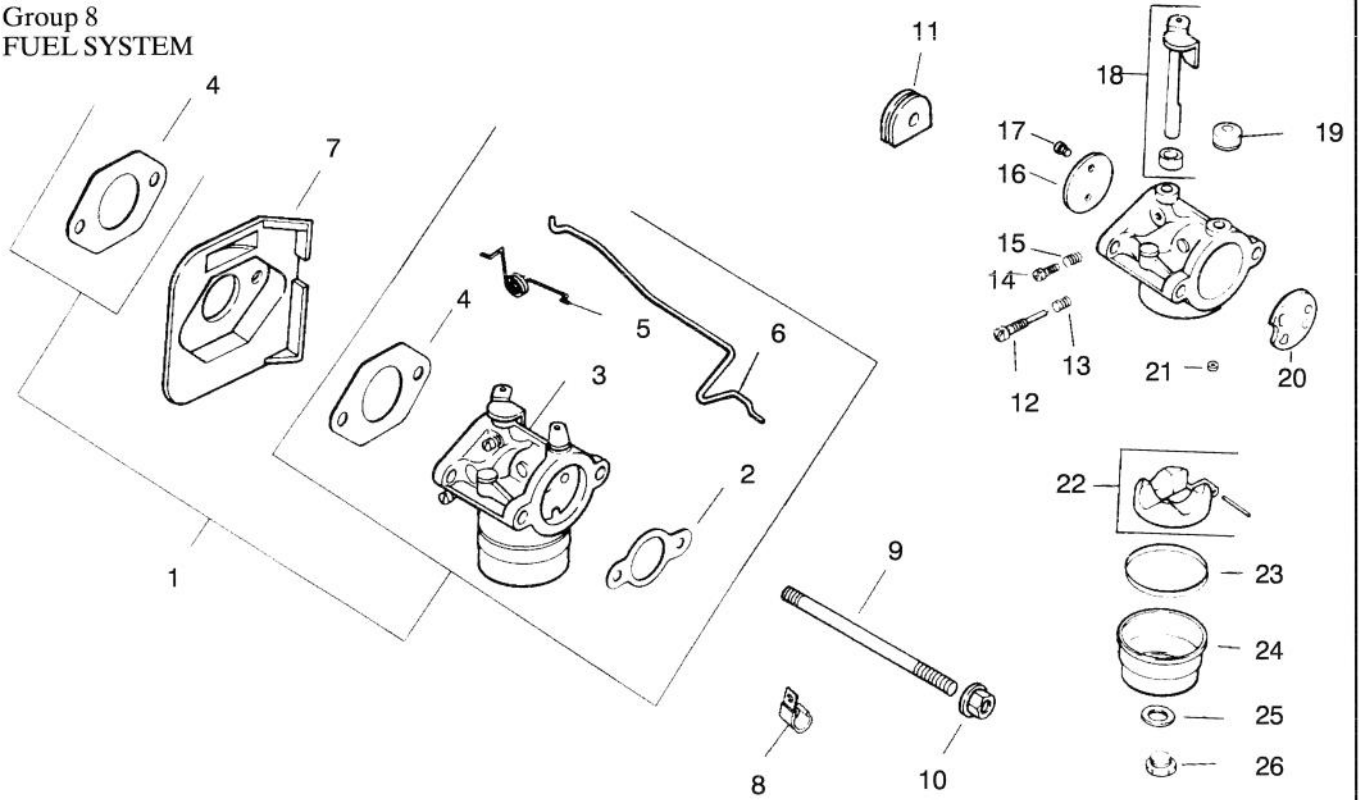

ENGINE KOHLER MODEL NO. CV12.5T - 1254

Group 8 FUEL SYSTEM