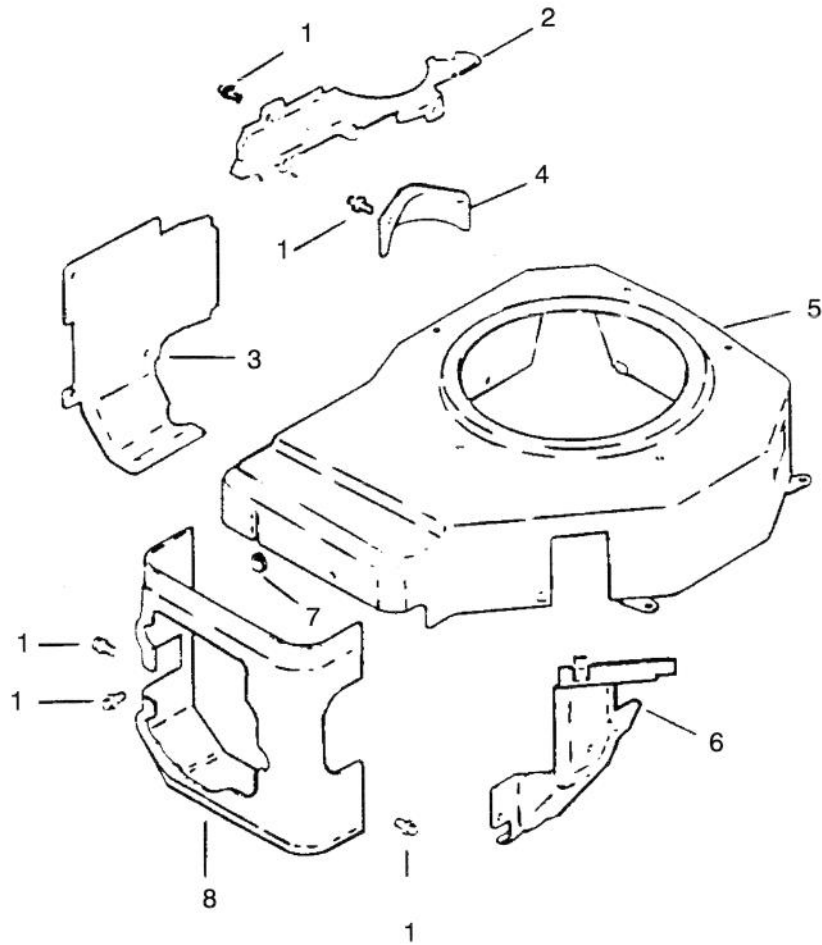

C-1797

ENGINE KOHLER MODEL NO. CV12.5T – 1254

Ref. No.	Part No.	Description	No. Used
		Blower Housing & Baffle Group 6	
1	M-0545010	Screw	14
2	12 146 07	Plate – Blower Housing	1
3	12 063 01	Baffle – Cylinder Barrel	1
4	12 096 05	Cover – Starter	1

Ref. No.	Part No.	Description	No. Used
5	12 027 11	Housing – Blower	1
6	12 063 05	Baffle – Carburetor	1
7	12 313 03	Grommet – Blower Hsg	1
8	12 063 03	Baffle – Cylinder Head	1
*	12 133 30	Decal – H.P.	1

*Not Illustrated