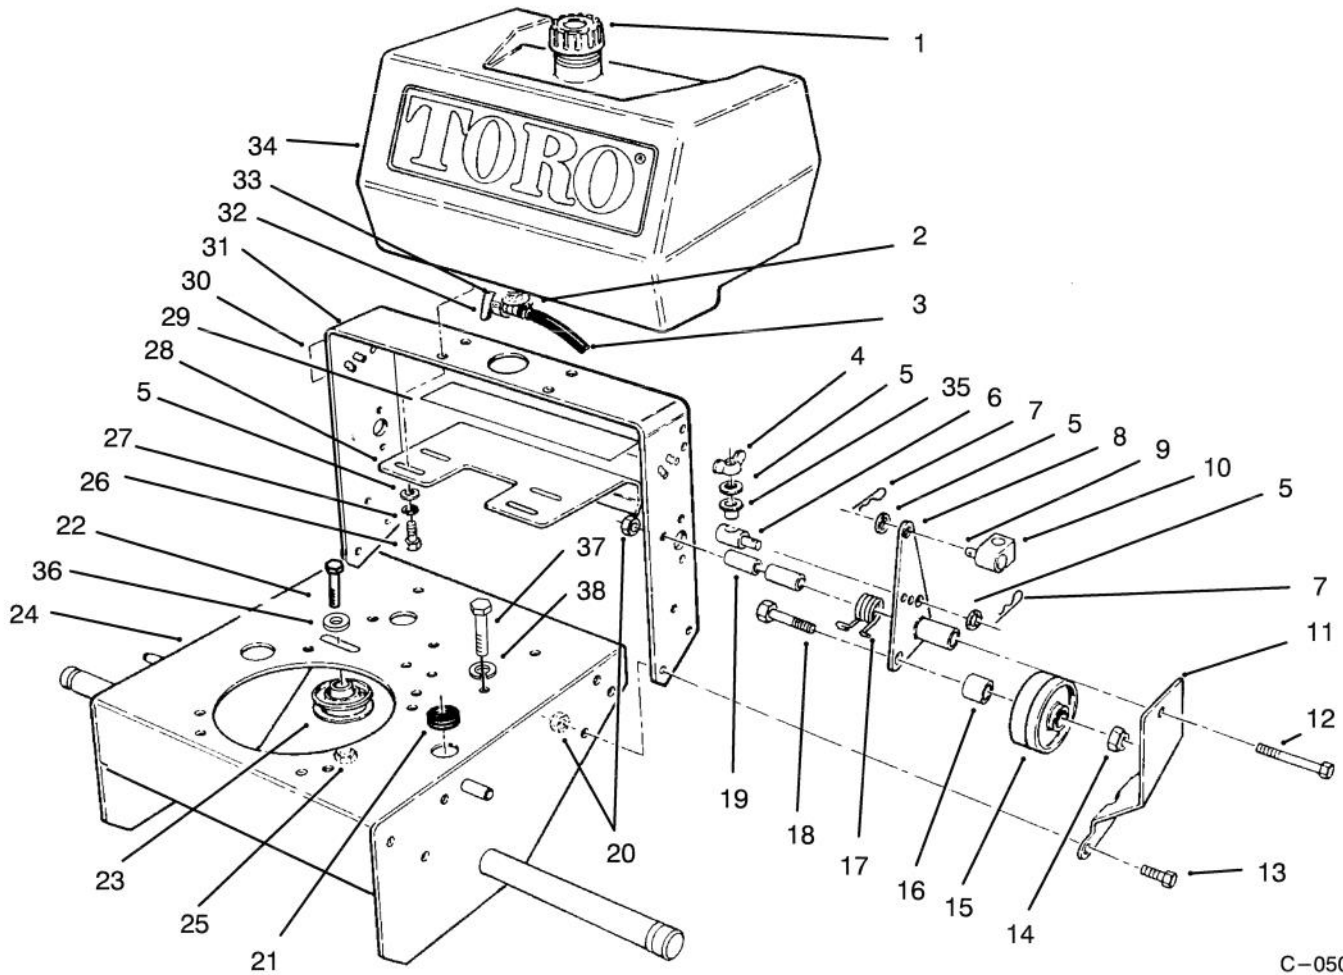

C-0505A

FRAME ASSEMBLY (Continued)

Ref. No.	Part No.	Description	No. Used
32	74-0510	Valve - Fuel	1
33	237-7	"O"Ring	1
34	82-8440	Fuel Tank Assembly (Incl. Ref. # 32 & 33)	1

Ref. No.	Part No.	Description	No. Used
35	52-2890	Bushing	2
36	3256-24	Washer - Flat	1
37	12-3270	Screw - Hex Head	1
38	3255-7	Washer - Lock	2

*Not Illustrated