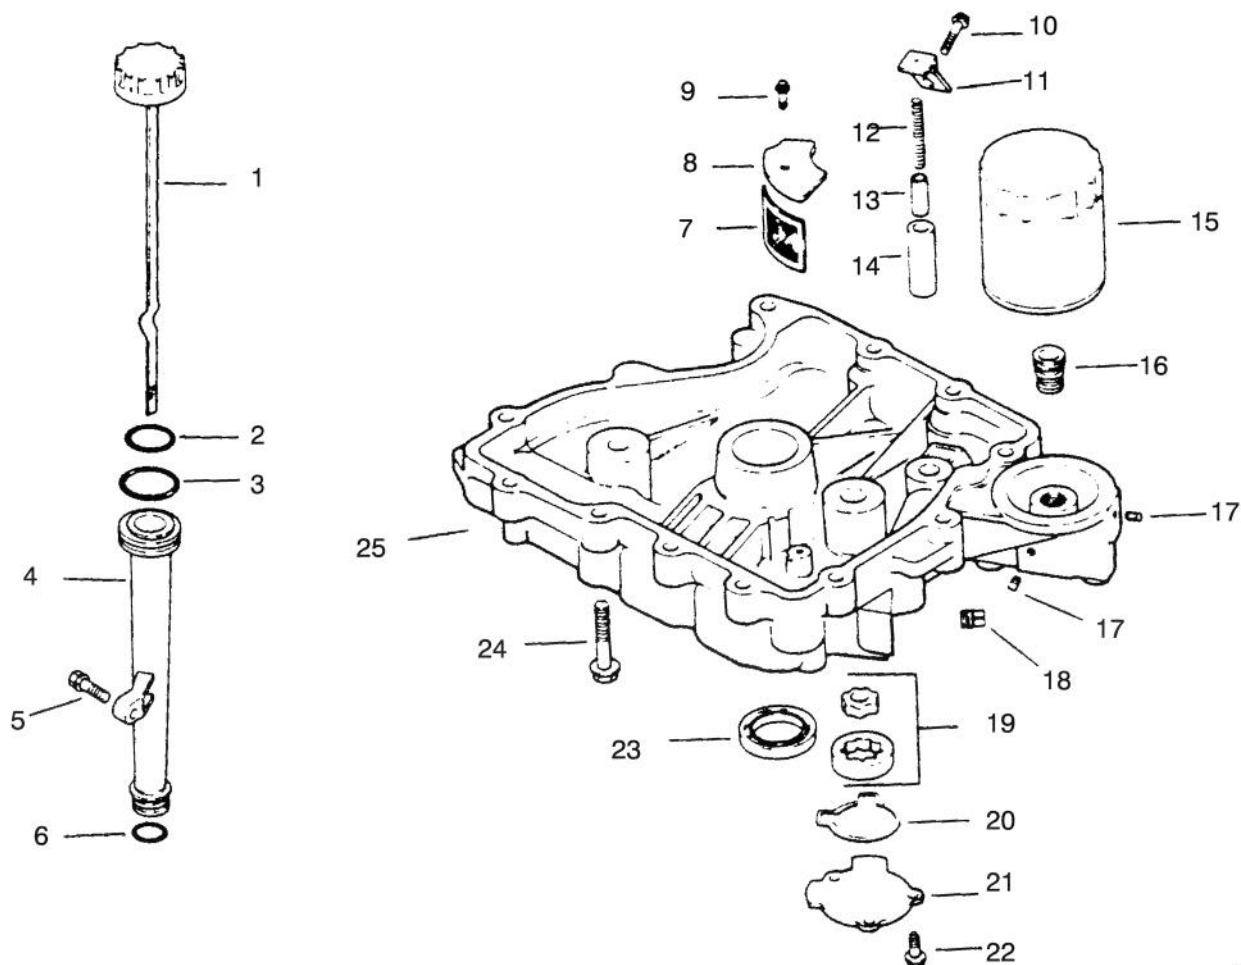

C-1794

ENGINE KOHLER MODEL NO. CV12.5T-1254

Ref. No.	Part No.	Description	No. Used	Ref. No.	Part No.	Description	No. Used
		Oil Pan / Lubrication Group 3					
1	12 038 01	Dipstick Assembly	1	13	12 462 01	Piston - Oil Pump Relief Valve	1
2	12 153 03	"O"Ring - Dipstick	1	14	12 208 01	Body - Oil Pump Relief Valve	1
3	12 153 02	"O"Ring - Upper Tube	1	15	52 050 02	Filter - Oil	1
4	12 123 04	Tube - Oil Fill	1	16	12 136 01	Adapter - Oil Filter	1
5	SM-0545020	Screw - Oil Fill Tube	1	17	X-75-1	Plug - 1/8 N.P.T.F.	2
6	12 153 01	"O"Ring - Lower Tube	2	18	X-75-10	Plug - 3/8 N.P.T.F.	2
7	12 162 02	Screen - Oil Pick Up	1	19	12 393 01	Pump - Oil Assembly	1
8	12 096 03	Cover - Oil Screen	1	20	12 032 04	"O"Ring - Pump Cover	1
9	SM-0545016	Screw	1	21	12 096 02	Cover - Oil Pump	1
10	M-1051025	Screw	1	22	SM-0545016	Screw	3
11	12 126 02	Bracket - Oil Pump Relief Valve	1	23	12 032 03	Seal - Oil (P.T.O.End)	1
12	12 089 03	Spring - Oil Pump Relief Valve	1	24	SM-0839045	Screw - Oil Pan	11
				25	12 199 09	Pan - Oil	1
				*	25 755 13	Kit - Oil Fill Cap	1

*Not Illustrated