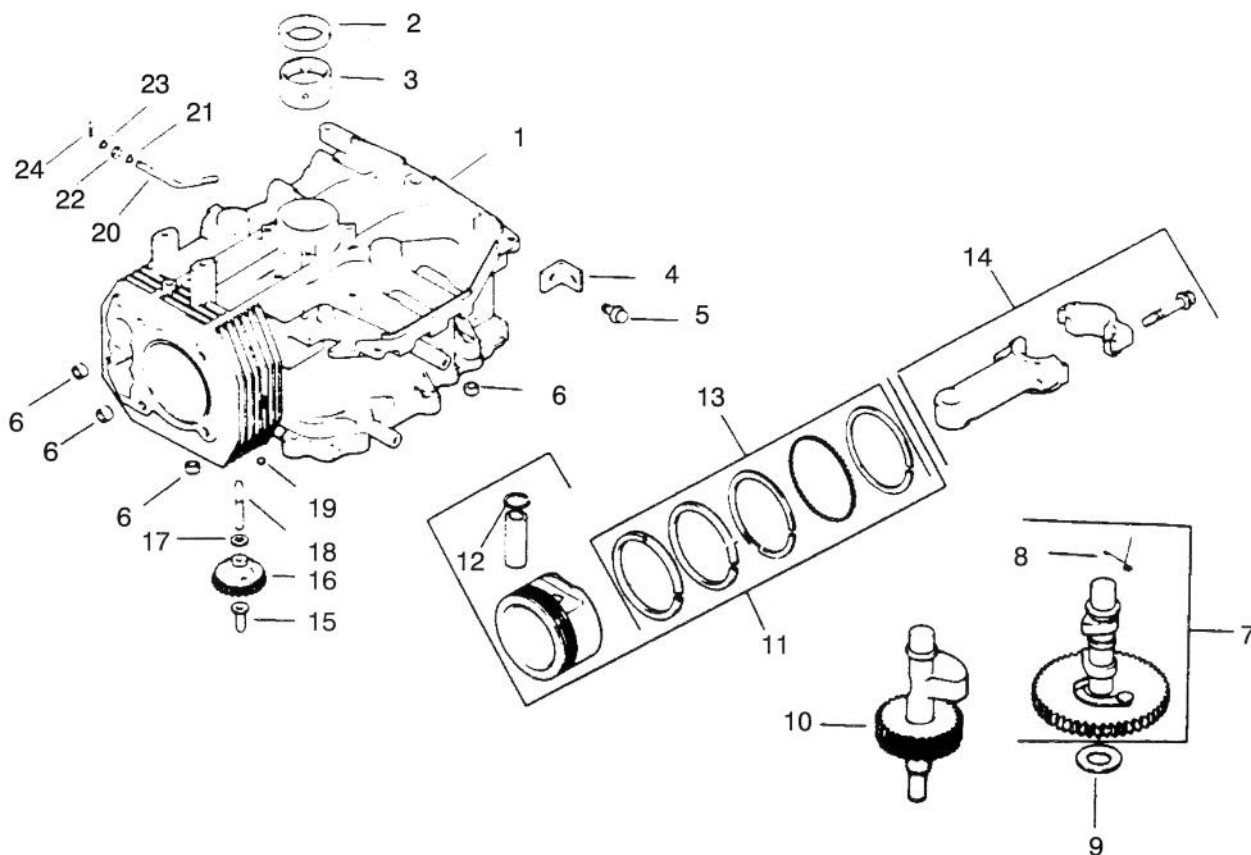

C-1792

ENGINE KOHLER MODEL NO. CV12.5T-1254

Ref. No.	Part No.	Description	No. Used
		Crankcase Group 2	
1	12 522 02	Short Block	1
2	12 032 03	Seal - Crankshaft	1
3	12 030 01	Bearing - Crankshaft (Std.)	1
*	12 030 02	Bearing - Crankshaft (.25)	1
*	12 030 03	Bearing - Crankshaft (.50)	1
4	12 445 02	Strap - Lifting	1
5	M-0839025	Screw - Lifting Strap	1
6	12 380 03	Dowel - Locating	4
7	12 010 05	Camshaft Assembly	1
8	12 089 18	Spring - Actuating	1
9	12 422 08	Shim - Camshaft	1
*	12 422 09	Shim - Camshaft	A/R
*	12 422 10	Shim - Camshaft	A/R
*	12 422 11	Shim - Camshaft	A/R
*	12 422 12	Shim - Camshaft	A/R
*	12 422 13	Shim - Camshaft	A/R
*	12 422 07	Shim - Camshaft	A/R
10	12 144 04	Shaft - Balance	1

Ref. No.	Part No.	Description	No. Used
11	12 847 01	Piston W/Ring Set (Std.)	1
*	12 847 02	Piston W/Ring Set (.25)	1
*	12 847 03	Piston W/Ring Set (.50)	1
12	12 018 02	Retainer - Piston Pin	2
13	12 108 01	Ring Set (Std.)	1
*	12 108 02	Ring Set (.25)	1
*	12 108 03	Ring Set (.50)	1
14	12 067 01	Connecting Rod (Std.)	1
*	12 067 02	Connecting Rod (.25)	1
15	12 380 01	Pin - Governor Regulating	1
16	12 043 05	Gear - Governor Ass'y	1
17	SM-0631005	Washer - Governor Gear	1
18	12 144 02	Shaft - Governor Gear	1
19	52 139 09	Plug - Cap	1
20	12 144 01	Shaft - Governor Cross	1
21	X-25-102	Washer	1
22	12 032 01	Seal - Cross Shaft	1
23	SM-0631015	Washer - Governor Shaft	1
24	12 380 04	Pin - Governor Hitch	1

*Not Illustrated