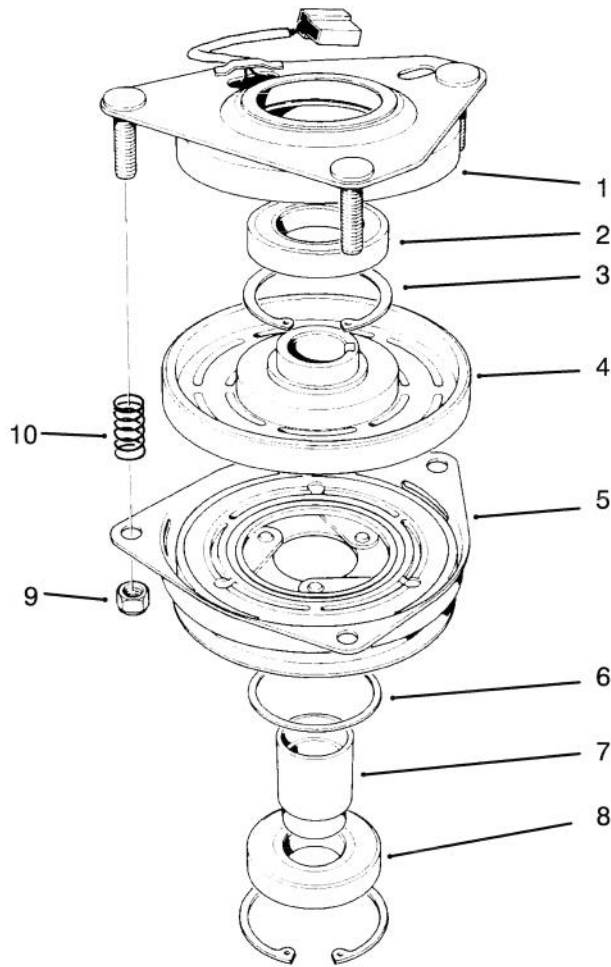

*Not Illustrated

C-0505A

FRAME ASSEMBLY (Continued)

Ref. No.	Part No.	Description	No. Used
32	74-0510	Valve - Fuel	1
33	237-7	"O"Ring	1
34	82-8440	Fuel Tank Assembly (Incl. Ref. # 32 & 33)	1

Ref. No.	Part No.	Description	No. Used
35	52-2890	Bushing	2
36	3256-24	Washer - Flat	1
37	12-3270	Screw - Hex Head	1
38	3255-7	Washer - Lock	2

*Not Illustrated

C-0501A

ENGINE ASSEMBLY

Ref. No.	Part No.	Description	No. Used	Ref. No.	Part No.	Description	No. Used
1		Engine	1	12	112843	Washer - PTO	1
2	63-8440	Decal - Hot	1	14	57-6360	Screw - Hex. Hd.	1
3	2412-98	Clamp - Fuel Filter	2	15	608006	Key - Crankshaft	1
4	56-6360	Filter - Fuel	1	16	74-0930	Guard - Pulley	1
5	47-2964	Line - Fuel	1	17	51-4540	Retainer - Clutch	1
6	3256-23	Washer - Flat	6	18	288-4	Cap - Pipe	1
7	3253-4	Washer - Lock	3	19	74-0950	Elbow	2
8	57-6380	Screw - Hex. Hd.	4	20	289-51	Nipple	1
9	74-0060	Sheave - Upper Half	1	21	2412-87	Clamp	1
10	74-0050	Sheave - Lower Half	1	22	32144-19	Screw	1
11	54-3200	Clutch Assembly	1	23	2412-108	Clamp	1

T-0080

CLUTCH ASSEMBLY NO. 54-3200

Ref. No.	Part No.	Description	No. Used	Ref. No.	Part No.	Description	No. Used
1	54-0230	Field Assembly (Incl. Ref. #2 & 3)	1	6	44-8330	Spacer - Pulley Bearing	1
2	251-292	Bearing - Field	1	7	44-8340	Collar - Bearing	1
3	44-8310	Ring - Retaining	2	8	251-291	Bearing - Pulley	1
4	44-8360	Field Coil, Rotor & Bearing Assembly (Incl. Ref. #1)	1	9	3296-5	Nut - Lock	3
5	55-7410	Armature & Pulley Assembly (Incl. Ref. #3, 6, 7, & 8)	1	10	44-8320	Spring	3