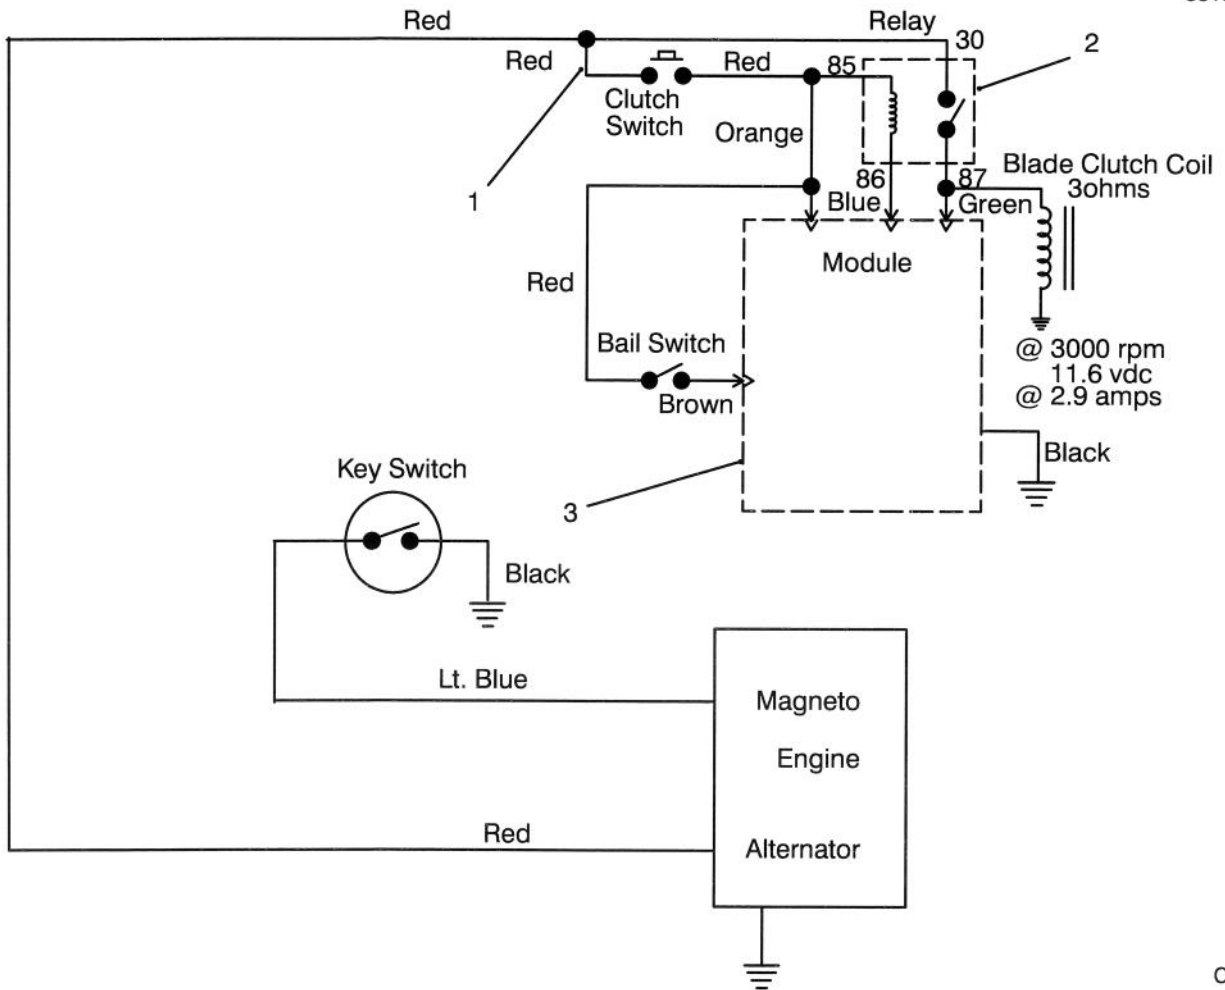

*Not Illustrated

C-0686

HANDLE ASSEMBLY

Ref. No.	Part No.	Description	No. Used
1	67-6440	Handle - Upper	1
2	74-0720	Tube - Manual	1
3	82-2180	Panel - Control	1
4	82-7730	Decal - Proline	1
5	82-7632	Rod - Control	2
6	82-2300	Switch - Clutch	1
7	3296-2	Nut - Lock	5
8	74-0630	Control - Throttle	1
9	52-2010	Decal - Parking Brake	1
10	82-7690	Bar - Control	1
11	82-7680	Bail - Handle	1
12	82-2290	Decal - Control Bar	1
13	82-2190	Switch - Bail	1
14	32105-1	Screw - Hex. Hd. Machine	1
15	3290-307	Pin - Cotter	2
17	237-141	Grommet - Rubber	2
18	51-4850	Lever - Brake, Parking	1
19	74-0470	Rod - Pivot	1
20	32151-80	Ring - Push On	2
21	74-0380	Control - Pivot	1
22	82-2280	Decal - Reverse Handle	1
23	32105-14	Screw - Hex. Hd. Machine	4

Ref. No.	Part No.	Description	No. Used
24	3290-378	Cable Tie	2
25	3234-11	Screw - Hex. Hd.	4
26	32128-21	Nut - Hex. Flange	4
27	82-2260	Wire Harness	1
28	57-5811	Panel - Bottom	1
29	2412-120	"R" Clamp	2
30	32144-19	Screw - Self Tapping	4
31	82-3820	Boot - Switch	1
32	218-595	Connector - Body	1
33	29-5560	Switch - On/Off (Incl. Ref. #34-36)	1
34	63-8360	Key	2
35	218-461	Nut	1
36	3254-5	Washer - Lock	1
37	63-7590	Relay	1
38	86-7910	Module - Interlock	1
39	321-2	Screw - Hex. Hd.	2
40	3296-42	Nut - Lock	2
41	71-1280	Decal - Danger	1
42	65-3090	Decal - Instructions	1
43	3255-7	Washer - Lock	2