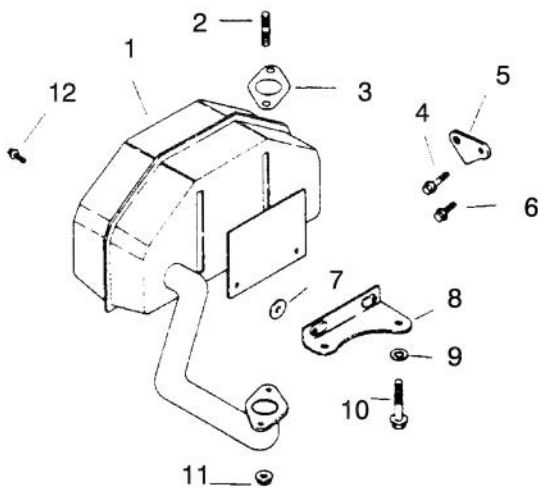

ENGINE KOHLER MODEL NO. CV12.5T - 1254

Group 8 FUEL SYSTEM

Group 9 ENGINE CONTROLS

Group 10 AIR INTAKE/FILTRATION

Group 11 EXHAUST

ENGINE KOHLER MODEL NO. CV12.5T – 1254

Ref. No.	Part No.	Description	No. Used	Ref. No.	Part No.	Description	No. Used
		Fuel System Group 8					
1	12 853 22	Kit – Carburetor (Incl Ref. #2-6)	1	6	SM-0443025	Screw	1
2	12 041 02	Gasket – Air Cleaner	1	7	12 089 11	Spring	1
3	12 053 28	Carburetor Assembly (Incl Ref. #12-26)	1	8	12 089 23	Spring – Choke	1
4	12 041 01	Gasket – Carburetor	1	9	12 089 19	Spring – Governor	1
5	12 089 23	Spring – Choke Return	1	10	SM-0641060	Nut – Governor	1
6	12 079 07	Linkage – Choke	1	11	SM-0642025	Screw – Governor	1
7	12 265 01	Deflector – Heat	1	12	12 090 05	Lever – Governor	1
8	47 154 01	Clamp – Fuel Line	1	13	25 158 11	Bushing – Black Retainer	1
9	M-0629122	Stud – Carburetor	2	14	12 079 01	Linkage – Throttle	1
10	SM-0641060	Nut – Carburetor	2	15	25 158 08	Bushing – Natural,Linkage	1
11	12 313 01	Grommet	1			Air Intake / Filtration Group 10	
12	12 368 03	Needle – Idle	1	1	12 341 01	Knob – Air Cleaner Cover	1
13	12 089 09	Spring – Idle	1	2	12 096 06	Cover – Air Cleaner	1
14	12 086 04	Screw – Idle	1	3	12 100 01	Nut – Wing	1
15	12 089 09	Spring – Idle	1	4	X-25-63	Washer – Flat	1
16	12 146 03	Plate – Throttle	1	5	12 083 08	Precleaner – Element	1
17	25 086 27	Screw – Throttle Plate	2	6	12 083 05	Element – Air Cleaner	1
18	12 144 09	Shaft Assembly-Throttle	1	7	12 072 03	Stud – Mounting Plate	1
19	12 173 06	Cap – Choke Lever	1	8	12 086 01	Screw – Mounting Plate	1
20	12 146 10	Plate – Choke	1	9	12 041 02	Gasket – Air Cleaner	1
21	12 337 07	Jet – Main	1	10	12 094 01	Base – Air Cleaner	1
22	12 757 02	Kit – Float	1	*	12 113 04	Decal – Air Cleaner	1
23	12 041 05	Gasket – Bowl	1			Exhaust Group 11	
24	12 104 01	Bowl – Fuel	1	1	12 068 03	Muffler	1
25	12 041 06	Gasket – Bowl	1	2	M-0829033	Stud – Exhaust Manifold	2
26	12 086 05	Screw – Bowl	1	3	12 041 03	Gasket – Exhaust	1
*	12 757 01	Kit – Carburetor Repair	1	4	SM-0645025	Screw – Lifting Strap	1
*	12 755 36	Kit – Kit High Altitude Jet	1	5	12 445 01	Strap – Lifting	1
*	12 757 11	Kit – Choke Repair	1	6	SM-0645020	Screw – Valve Cover	1
		Engine Control Group 9		7	X-25-52	Washer	2
1	12 079 07	Linkage – Choke	1	8	12 126 39	Bracket – Muffler	1
2	12 237 01	Clamp – Cable	1	9	12 468 01	Washer – Flat	1
3	SM-0645016	Screw – Hex. Hd.	2	10	12 086 13	Screw – Oil Pan	1
4	SM-0545016	Screw – Cable Clamp	1	11	M-0841080	Nut – Muffler	2
5	12 536 01	Control – Speed ((incl Ref.#6-8)	1	12	M-0650012	Screw – Muffler	2
				*	12 755 01	Gasket Set	1
					12 755 30	Kit –Bracket	1