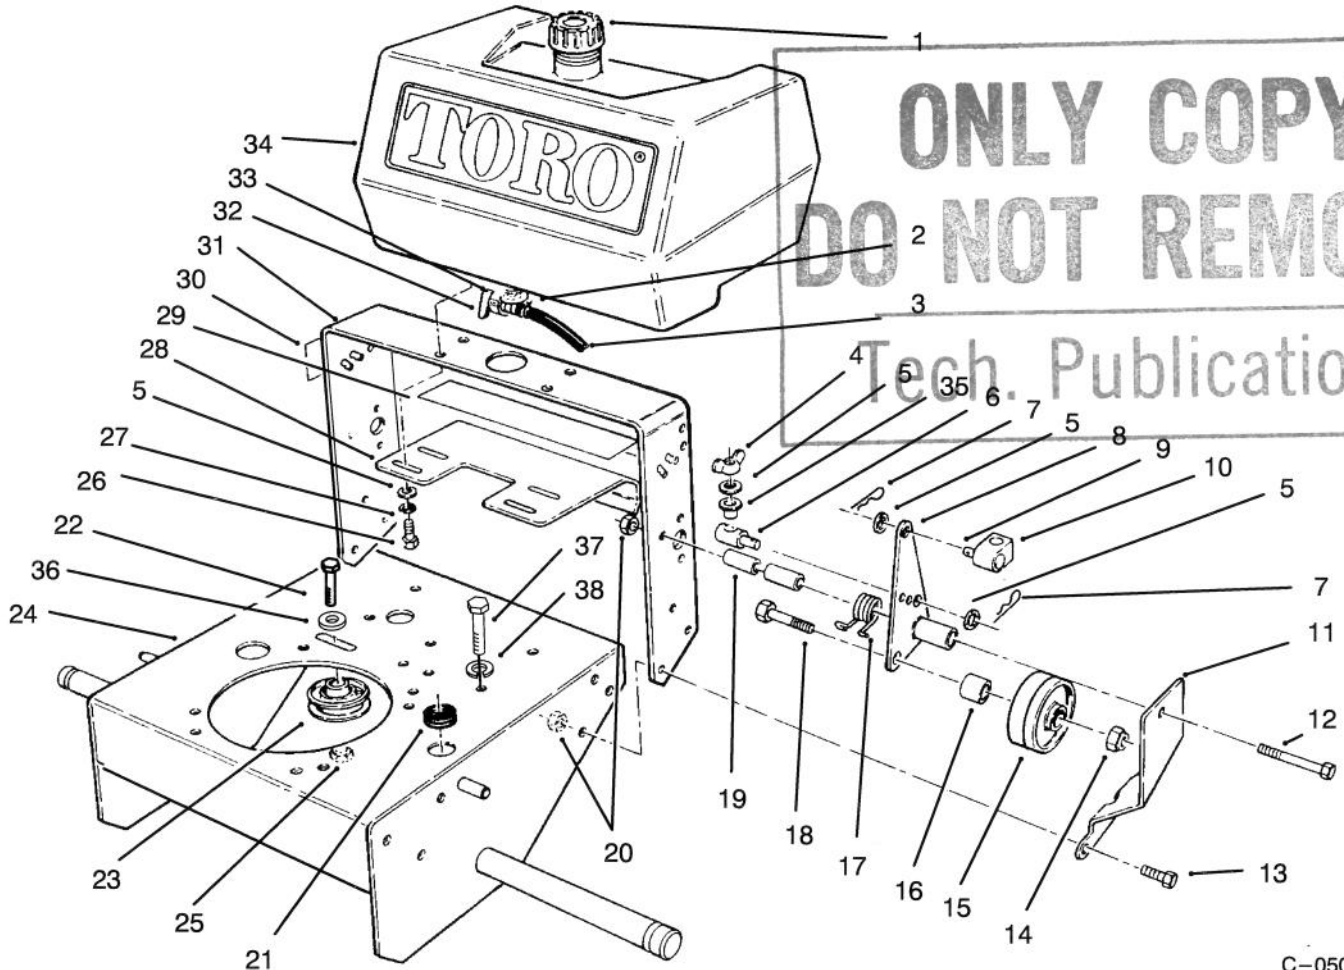

MODEL NO. 30157- 590001 & UP

PARTS CATALOG

PROLINE MID-SIZE TRACTION UNIT
12.5HP GEAR DRIVE

ONLY COPY
DO NOT REMOVE

Tech. Publications

C-0505A

FRAME ASSEMBLY

Ref. No.	Part No.	Description	No. Used
1	55-3570	Cap - Fuel Tank	1
2	2412-98	Clamp - Fuel line	1
3	47-2982	Hose - Fuel	1
4	32103-25	Nut - Wing	2
5	3256-23	Washer - Flat	10
6	68-9690	Fitting - Rod	2
7	3290-307	Pin - Cotter	4
8	74-0220	Idler - Bracket L.H.	1
*	74-0230	Idler - Bracket R.H.	1
9	283-6	Pin - Clevis	2
10	74-0521	Fitting - Rod	2
11	67-6380	Bracket - Support L.H.	1
*	67-6370	Bracket - Support R.H.	1
12	323-16	Screw - Hex. Hd.	2
13	323-6	Screw - Hex. Hd.	6
14	3296-23	Nut - Lock	2
15	51-4480	Idler - Wheel	2

T-0080

CLUTCH ASSEMBLY NO. 54-3200

Ref. No.	Part No.	Description	No. Used	Ref. No.	Part No.	Description	No. Used
1	54-0230	Field Assembly (Incl. Ref. #2 & 3)	1	6	44-8330	Spacer - Pulley Bearing	1
2	251-292	Bearing - Field	1	7	44-8340	Collar - Bearing	1
3	44-8310	Ring - Retaining	2	8	251-291	Bearing - Pulley	1
4	44-8360	Field Coil, Rotor & Bearing Assembly (Incl. Ref. #1)	1	9	3296-5	Nut - Lock	3
5	55-7410	Armature & Pulley Assembly (Incl. Ref. #3, 6, 7, & 8)	1	10	44-8320	Spring	3