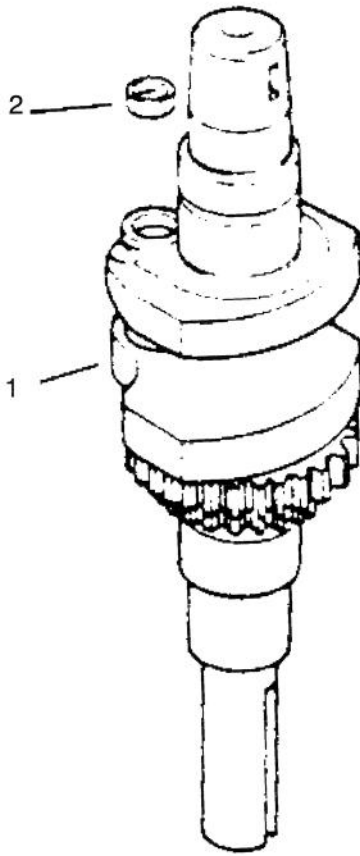

C-1793

ENGINE KOHLER MODEL NO. CV12.5T-1254

Ref. No.	Part No.	Description	No. Used	Ref. No.	Part No.	Description	No. Used
1	12 014 02	Crankshaft Group 1 Crankshaft Assembly	1	2	12 139 01	Plug - Cup	1