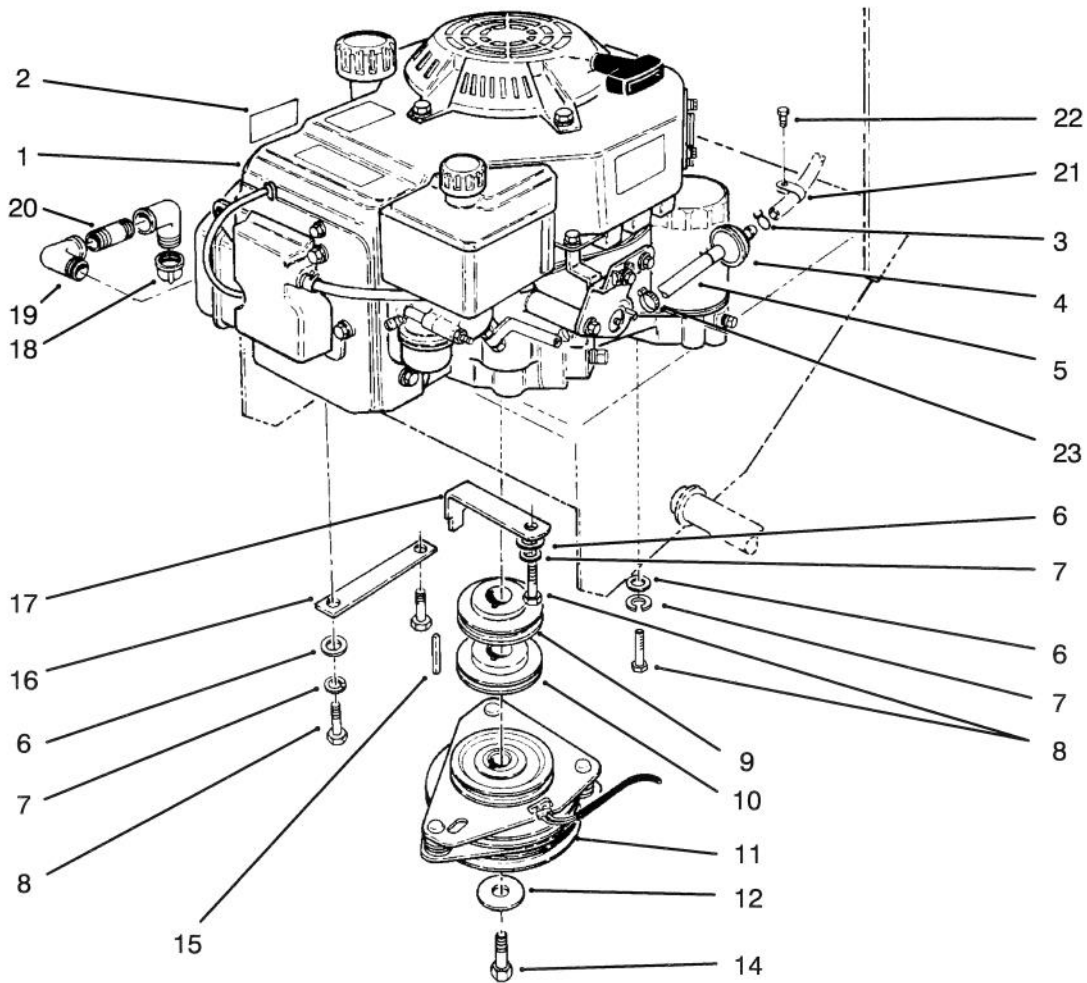

*Not Illustrated

C-0505A

FRAME ASSEMBLY (Continued)

Ref. No.	Part No.	Description	No. Used
32	74-0510	Valve - Fuel	1
33	237-7	"O"Ring	1
34	82-8440	Fuel Tank Assembly (Incl. Ref. # 32 & 33)	1

Ref. No.	Part No.	Description	No. Used
35	52-2890	Bushing	2
36	3256-24	Washer - Flat	1
37	12-3270	Screw - Hex Head	1
38	3255-7	Washer - Lock	2

*Not Illustrated

C-0501A

ENGINE ASSEMBLY

Ref. No.	Part No.	Description	No. Used	Ref. No.	Part No.	Description	No. Used
1		Engine	1	12	112843	Washer - PTO	1
2	63-8440	Decal - Hot	1	14	57-6360	Screw - Hex. Hd.	1
3	2412-98	Clamp - Fuel Filter	2	15	608006	Key - Crankshaft	1
4	56-6360	Filter - Fuel	1	16	74-0930	Guard - Pulley	1
5	47-2964	Line - Fuel	1	17	51-4540	Retainer - Clutch	1
6	3256-23	Washer - Flat	6	18	288-4	Cap - Pipe	1
7	3253-4	Washer - Lock	3	19	74-0950	Elbow	2
8	57-6380	Screw - Hex. Hd.	4	20	289-51	Nipple	1
9	74-0060	Sheave - Upper Half	1	21	2412-87	Clamp	1
10	74-0050	Sheave - Lower Half	1	22	32144-19	Screw	1
11	54-3200	Clutch Assembly	1	23	2412-108	Clamp	1

T-0080

CLUTCH ASSEMBLY NO. 54-3200

Ref. No.	Part No.	Description	No. Used	Ref. No.	Part No.	Description	No. Used
1	54-0230	Field Assembly (Incl. Ref. #2 & 3)	1	6	44-8330	Spacer - Pulley Bearing	1
2	251-292	Bearing - Field	1	7	44-8340	Collar - Bearing	1
3	44-8310	Ring - Retaining	2	8	251-291	Bearing - Pulley	1
4	44-8360	Field Coil, Rotor & Bearing Assembly (Incl. Ref. #1)	1	9	3296-5	Nut - Lock	3
5	55-7410	Armature & Pulley Assembly (Incl. Ref. #3, 6, 7, & 8)	1	10	44-8320	Spring	3