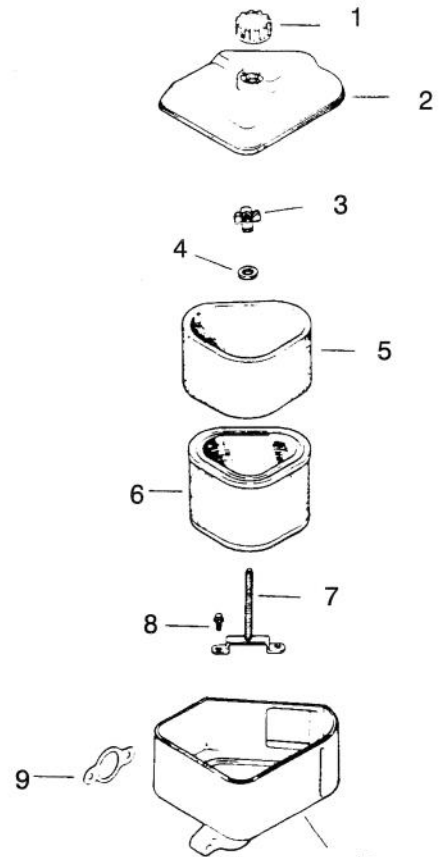

ENGINE KOHLER MODEL NO. CV12.5T - 1254

Group 8 FUEL SYSTEM

Group 9 ENGINE CONTROLS

Group 10 AIR INTAKE/FILTRATION

Group 11 EXHAUST

ENGINE KOHLER MODEL NO. CV12.5T – 1254

Ref. No.	Part No.	Description	No. Used	Ref. No.	Part No.	Description	No. Used
		Fuel System Group 8					
1	12 853 22	Kit – Carburetor (Incl Ref. #2-6)	1	6	SM-0443025	Screw	1
2	12 041 02	Gasket – Air Cleaner	1	7	12 089 11	Spring	1
3	12 053 28	Carburetor Assembly (Incl Ref. #12-26)	1	8	12 089 23	Spring – Choke	1
4	12 041 01	Gasket – Carburetor	1	9	12 089 19	Spring – Governor	1
5	12 089 23	Spring – Choke Return	1	10	SM-0641060	Nut – Governor	1
6	12 079 07	Linkage – Choke	1	11	SM-0642025	Screw – Governor	1
7	12 265 01	Deflector – Heat	1	12	12 090 05	Lever – Governor	1
8	47 154 01	Clamp – Fuel Line	1	13	25 158 11	Bushing – Black Retainer	1
9	M-0629122	Stud – Carburetor	2	14	12 079 01	Linkage – Throttle	1
10	SM-0641060	Nut – Carburetor	2	15	25 158 08	Bushing – Natural,Linkage	1
11	12 313 01	Grommet	1			Air Intake / Filtration Group 10	
12	12 368 03	Needle – Idle	1	1	12 341 01	Knob – Air Cleaner Cover	1
13	12 089 09	Spring – Idle	1	2	12 096 06	Cover – Air Cleaner	1
14	12 086 04	Screw – Idle	1	3	12 100 01	Nut – Wing	1
15	12 089 09	Spring – Idle	1	4	X-25-63	Washer – Flat	1
16	12 146 03	Plate – Throttle	1	5	12 083 08	Precleaner – Element	1
17	25 086 27	Screw – Throttle Plate	2	6	12 083 05	Element – Air Cleaner	1
18	12 144 09	Shaft Assembly-Throttle	1	7	12 072 03	Stud – Mounting Plate	1
19	12 173 06	Cap – Choke Lever	1	8	12 086 01	Screw – Mounting Plate	1
20	12 146 10	Plate – Choke	1	9	12 041 02	Gasket – Air Cleaner	1
21	12 337 07	Jet – Main	1	10	12 094 01	Base – Air Cleaner	1
22	12 757 02	Kit – Float	1	*	12 113 04	Decal – Air Cleaner	1
23	12 041 05	Gasket – Bowl	1			Exhaust Group 11	
24	12 104 01	Bowl – Fuel	1	1	12 068 03	Muffler	1
25	12 041 06	Gasket – Bowl	1	2	M-0829033	Stud – Exhaust Manifold	2
26	12 086 05	Screw – Bowl	1	3	12 041 03	Gasket – Exhaust	1
*	12 757 01	Kit – Carburetor Repair	1	4	SM-0645025	Screw – Lifting Strap	1
*	12 755 36	Kit – Kit High Altitude Jet	1	5	12 445 01	Strap – Lifting	1
*	12 757 11	Kit – Choke Repair	1	6	SM-0645020	Screw – Valve Cover	1
		Engine Control Group 9		7	X-25-52	Washer	2
1	12 079 07	Linkage – Choke	1	8	12 126 39	Bracket – Muffler	1
2	12 237 01	Clamp – Cable	1	9	12 468 01	Washer – Flat	1
3	SM-0645016	Screw – Hex. Hd.	2	10	12 086 13	Screw – Oil Pan	1
4	SM-0545016	Screw – Cable Clamp	1	11	M-0841080	Nut – Muffler	2
5	12 536 01	Control – Speed ((incl Ref.#6-8)	1	12	M-0650012	Screw – Muffler	2
				*	12 755 01	Gasket Set	1
					12 755 30	Kit –Bracket	1