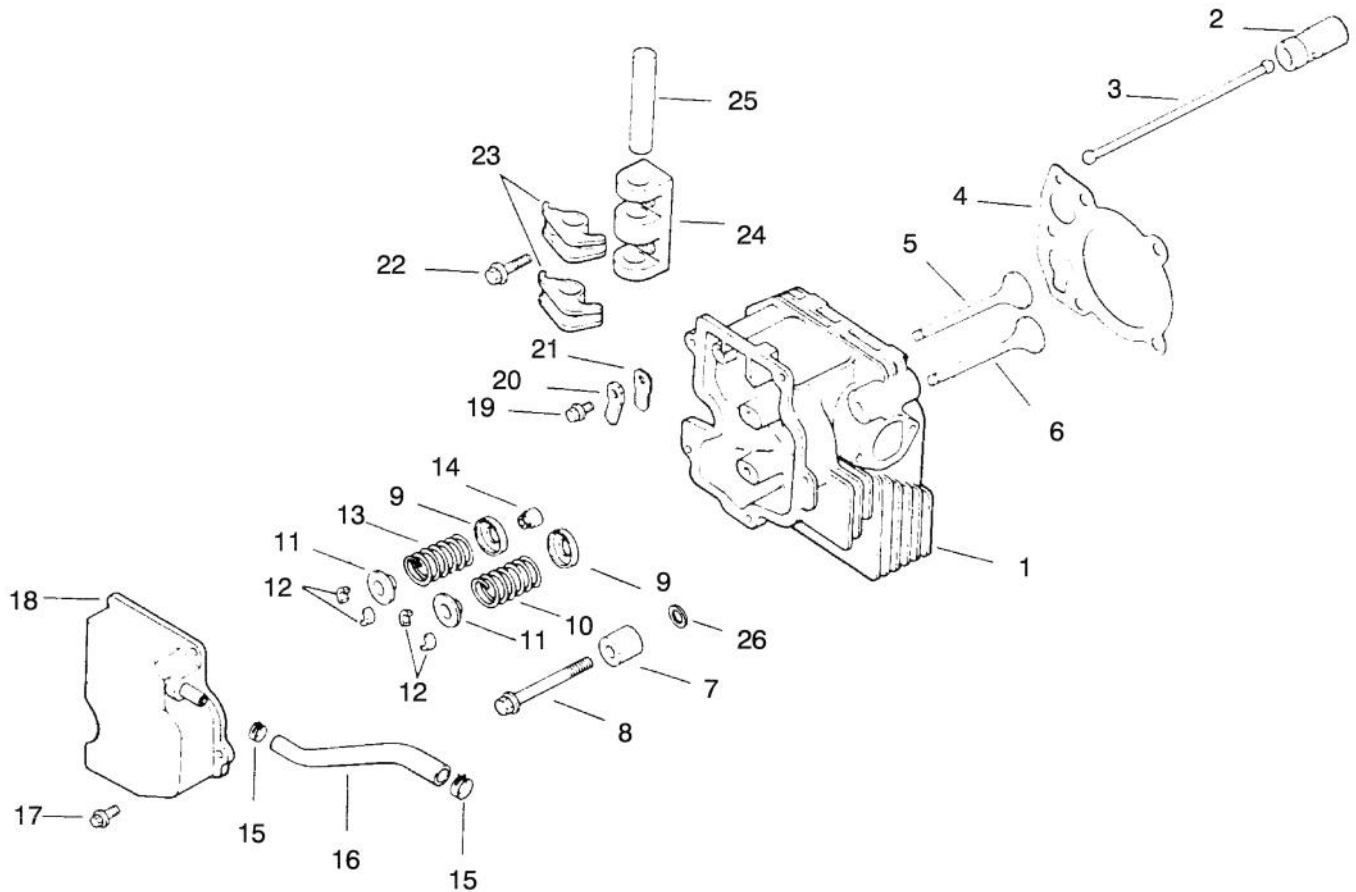

C-1795

ENGINE KOHLER MODEL NO. CV14 T-1412

Ref. No.	Part No.	Description	No. Used
		Cylinder Head / Valve / Breather - Group 4	
1	12 318 01	Cylinder Head	1
2	12 351 01	Lifter - Valve	2
3	12 411 01	Rod - Push	2
4	12 041 08	Gasket - Cylinder Head	1
5	12 017 01	Valve - Intake (Std.)	1
	12 017 02	Valve - Intake (.25)	1
6	12 016 01	Valve - Exhaust (Std)	1
	12 016 02	Valve - Exhaust (.25)	1
7	12 112 13	Spacer - Head Bolt	1
8	12 086 15	Screw - Cylinder Head	5
9	52 018 01	Retainer - Spring	2
10	12 089 01	Spring - Valve	1
11	12 173 01	Cap - Valve Spring	2

Ref. No.	Part No.	Description	No. Used
12	12 755 03	Kit - Retainer	2
13	12 089 15	Spring - Valve, Exhaust	1
14	12 032 02	Seal - Valve Stem	1
15	X-426-9	Clamp - Hose	2
16	12 326 03	Hose - Breather	1
17	SM-0645020	Screw - Valve Cover	3
18	12 096 07	Cover - Valve W/Nipple	1
19	M-0545010	Screw - Breather Reed	1
20	12 018 01	Retainer - Breather Reed	1
21	12 402 01	Reed - Breather	1
22	SM-0642025	Screw - Rocker Bridge	2
23	12 186 01	Arm - Rocker	2
24	12 126 05	Bridge - Rocker Arm	1
25	12 144 03	Shaft - Rocker Arm	1
26	12 468 05	Washer - Flat	1
*	12 755 02	Kit - Cylinder Head	1