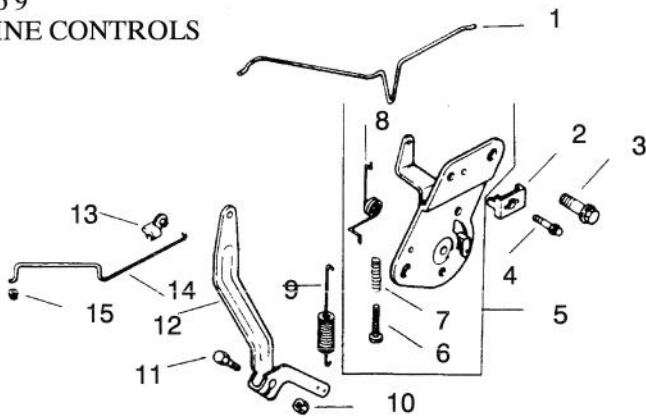

Group 9 ENGINE CONTROLS