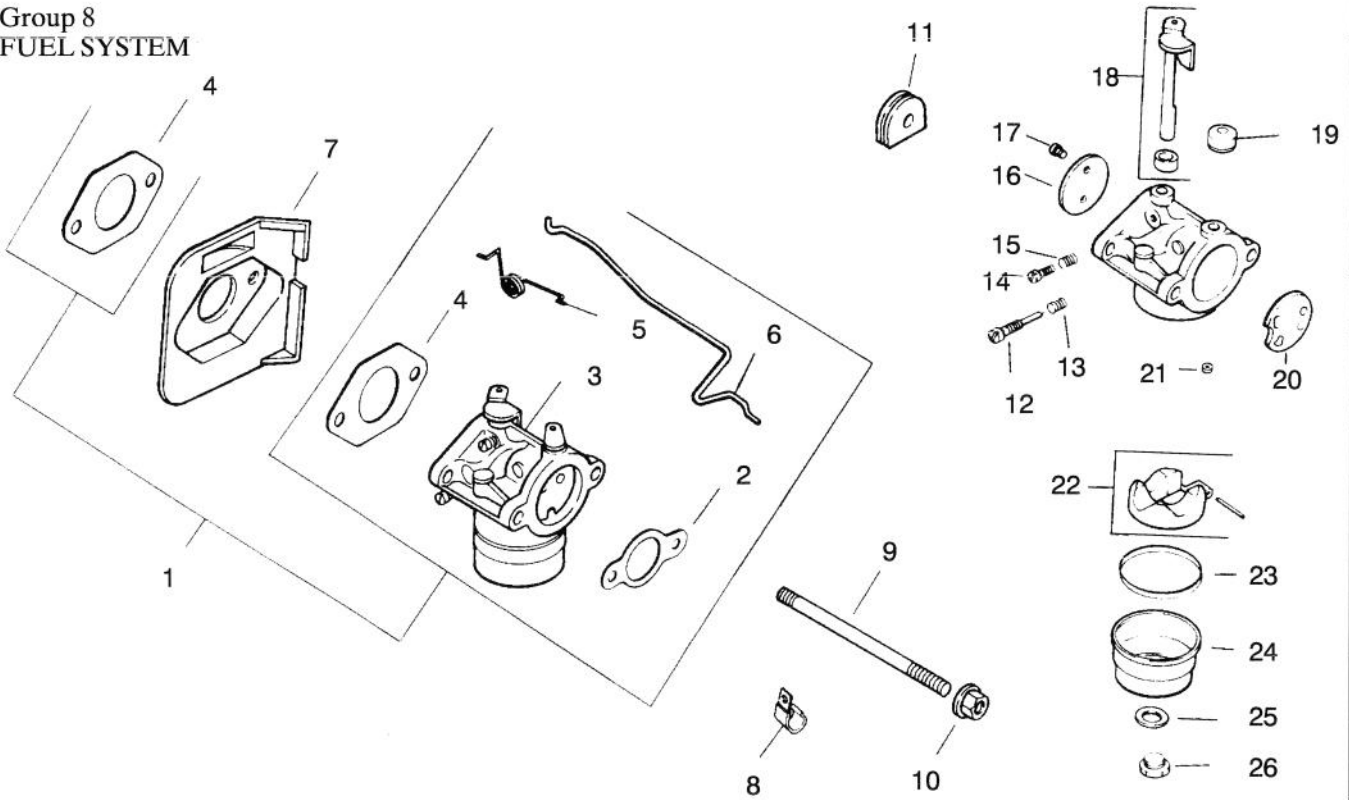

ENGINE KOHLER MODEL NO. CV14 T-1412

Group 8 FUEL SYSTEM