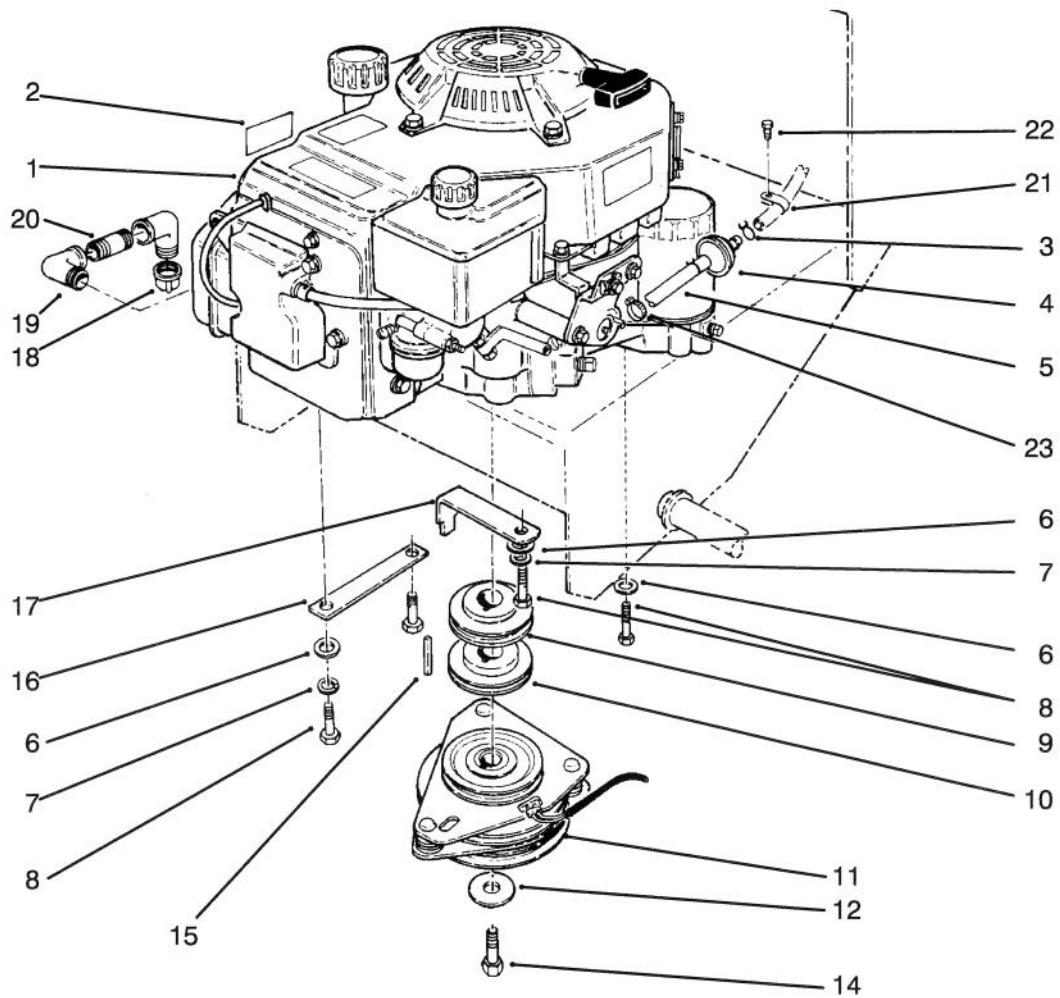

*Not Illustrated

© The TORO Company -1994
All Rights Reserved

TPS

C-2096

FRAME ASSEMBLY (Continued)

Ref. No.	Part No.	Description	No. Used
31	66-7400	Plate - Control	1
32	82-7750	Decal - Ground Speed	1
33	74-0490	Decal - Fuel Shut Off	1
34	74-0360	Frame - Rear	1
35	74-0510	Valve - Fuel	1
36	237-7	"O"Ring	1

Ref. No.	Part No.	Description	No. Used
37	82-8440	Tank - Fuel	1
38	12-3270	Screw	1
39	3255-7	Washer - Ext. Tooth	1
40	52-2890	Bushing	2
41	3296-6	Nut - Lock	1

C-2097

ENGINE ASSEMBLY

Ref. No.	Part No.	Description	No. Used	Ref. No.	Part No.	Description	No. Used
1		Engine	1	12	44-8160	Washer - Clutch	1
2	63-8440	Decal - Hot	1	14	57-6360	Screw - Hex. Hd. Cap	1
3	2412-98	Clamp - Fuel Filter	3	15	608006	Key - Crankshaft	1
4	56-6360	Filter - Fuel	1	16	74-0930	Guard - Pulley	1
5	47-2964	Line - Fuel	1	17	51-4540	Retainer - Clutch	1
6	3256-23	Washer - Flat	3	18	288-4	Cap - Pipe	1
7	3253-4	Washer - Lock	3	19	74-0950	Elbow	2
8	57-6380	Screw - Hex. Hd. Cap	4	20	289-51	Nipple	1
9	74-0060	Sheave - Upper Half	1	21	2412-87	Clamp - Hose	1
10	74-0050	Sheave - Lower Half	1	22	32144-19	Screw	1
11	54-3200	Clutch Assembly	1	23	2412-108	Clamp	1

T-0080

CLUTCH ASSEMBLY NO. 54-3200

Ref. No.	Part No.	Description	No. Used
1	54-0230	Field Ass'y (Incl. Ref. #2 & 3)	1
2	251-292	Bearing - Field	1
3	44-8310	Ring - Retaining	2
4	44-8360	Field Coil, Rotor & Bearing Assembly (Incl. Ref. # 1)	1