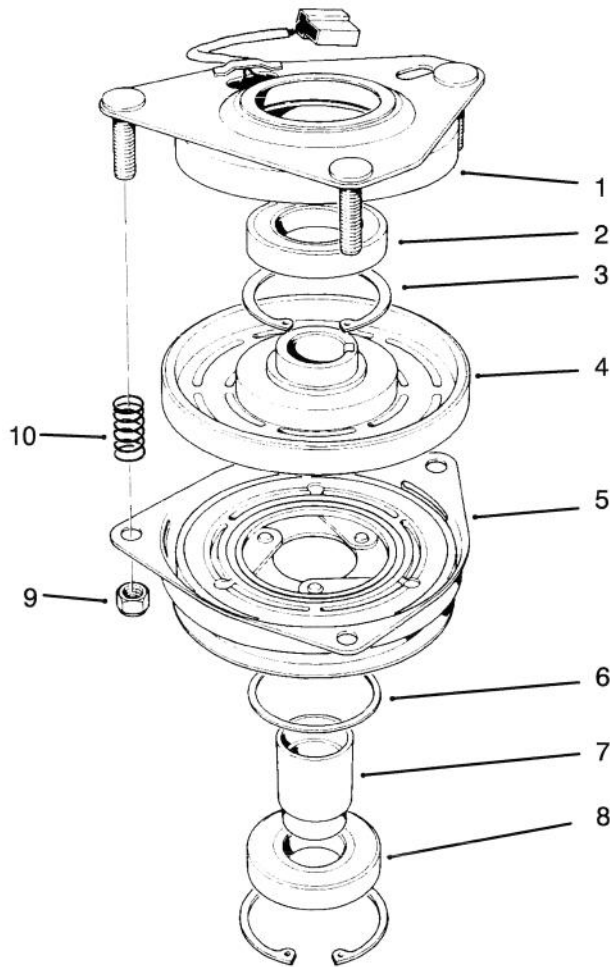

Ref. No.	Part No.	Description	No. Used
16	51-4490	Spacer - Idler Wheel	2
17	51-4380	Spring - Torsion L.H.	1
*	51-4370	Spring - Torsion R.H.	1
18	51-4450	Screw - Leveler	2
19	74-0040	Spacer - Pivot Idler	4
20	3296-39	Nut - Lock	8
21	237-124	Grommet	1
22	68-2190	Spring - Extension	1
23	27-6230	Bolt - Wheel	1
24	256-155	Bushing	2
25	16-7509	Lever - Idler (Incl. Ref. #24)	1
26	62-4540	Pulley - Idler	1
27	323-8	Screw - Hex Hd. Cap	1
28	93-1156	Frame	1
29	322-4	Screw - Hex. Hd. Cap	4
30	3253-4	Washer - Lock	4

*Not Illustrated

© The TORO Company -1994
All Rights Reserved

TPS

C-2096

FRAME ASSEMBLY (Continued)

Ref. No.	Part No.	Description	No. Used
31	66-7400	Plate - Control	1
32	82-7750	Decal - Ground Speed	1
33	74-0490	Decal - Fuel Shut Off	1
34	74-0360	Frame - Rear	1
35	74-0510	Valve - Fuel	1
36	237-7	"O"Ring	1

Ref. No.	Part No.	Description	No. Used
37	82-8440	Tank - Fuel	1
38	12-3270	Screw	1
39	3255-7	Washer - Ext. Tooth	1
40	52-2890	Bushing	2
41	3296-6	Nut - Lock	1

C-2097

ENGINE ASSEMBLY

Ref. No.	Part No.	Description	No. Used	Ref. No.	Part No.	Description	No. Used
1		Engine	1	12	44-8160	Washer - Clutch	1
2	63-8440	Decal - Hot	1	14	57-6360	Screw - Hex. Hd. Cap	1
3	2412-98	Clamp - Fuel Filter	3	15	608006	Key - Crankshaft	1
4	56-6360	Filter - Fuel	1	16	74-0930	Guard - Pulley	1
5	47-2964	Line - Fuel	1	17	51-4540	Retainer - Clutch	1
6	3256-23	Washer - Flat	3	18	288-4	Cap - Pipe	1
7	3253-4	Washer - Lock	3	19	74-0950	Elbow	2
8	57-6380	Screw - Hex. Hd. Cap	4	20	289-51	Nipple	1
9	74-0060	Sheave - Upper Half	1	21	2412-87	Clamp - Hose	1
10	74-0050	Sheave - Lower Half	1	22	32144-19	Screw	1
11	54-3200	Clutch Assembly	1	23	2412-108	Clamp	1

T-0080

CLUTCH ASSEMBLY NO. 54-3200

Ref. No.	Part No.	Description	No. Used
1	54-0230	Field Ass'y (Incl. Ref. #2 & 3)	1
2	251-292	Bearing - Field	1
3	44-8310	Ring - Retaining	2
4	44-8360	Field Coil, Rotor & Bearing Assembly (Incl. Ref. # 1)	1