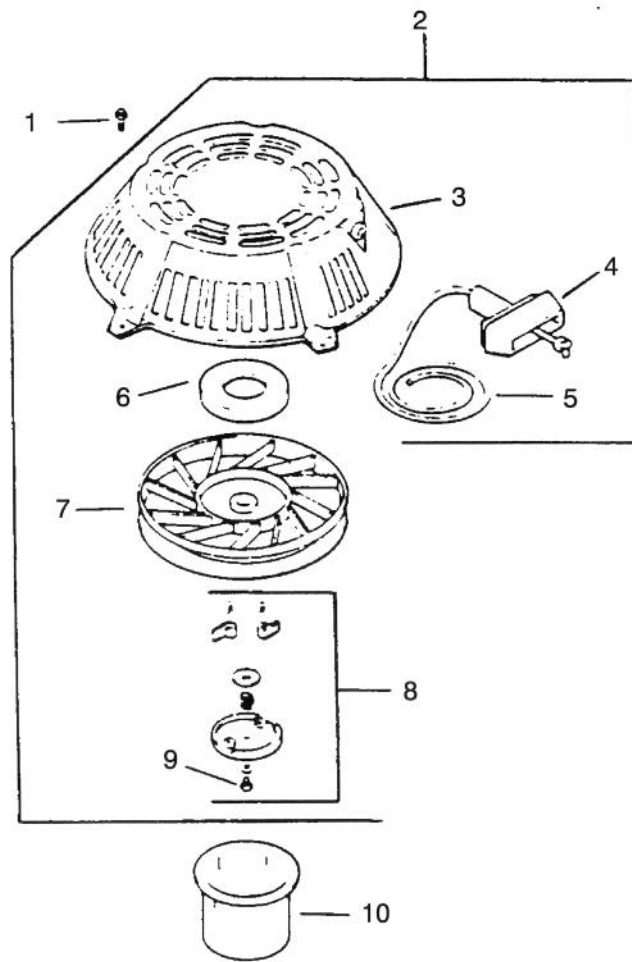

C-1798

ENGINE KOHLER MODEL NO. CV14 T-1412

Ref. No.	Part No.	Description	No. Used	Ref. No.	Part No.	Description	No. Used
		Starting System Group 7		6	12 089 06	Spring & Keeper	1
1	M-0545010	Screw	5	7	12 093 01	Pulley	1
2	12 165 01	Starter (Incl. Ref. #3-9)	1	8	12 757 06	Kit - Dog Replacement (Incl Ref. #9)	1
3	12 081 01	Housing - Starter	1	9	41 086 09	Screw - Pozidrive	1
4	234452	Handle - Recoil	1	10	15 109 01	Cup - Driver	1
5	12 160 01	Rope - Starter	1	*	12 113 07	Decal - Starting	1