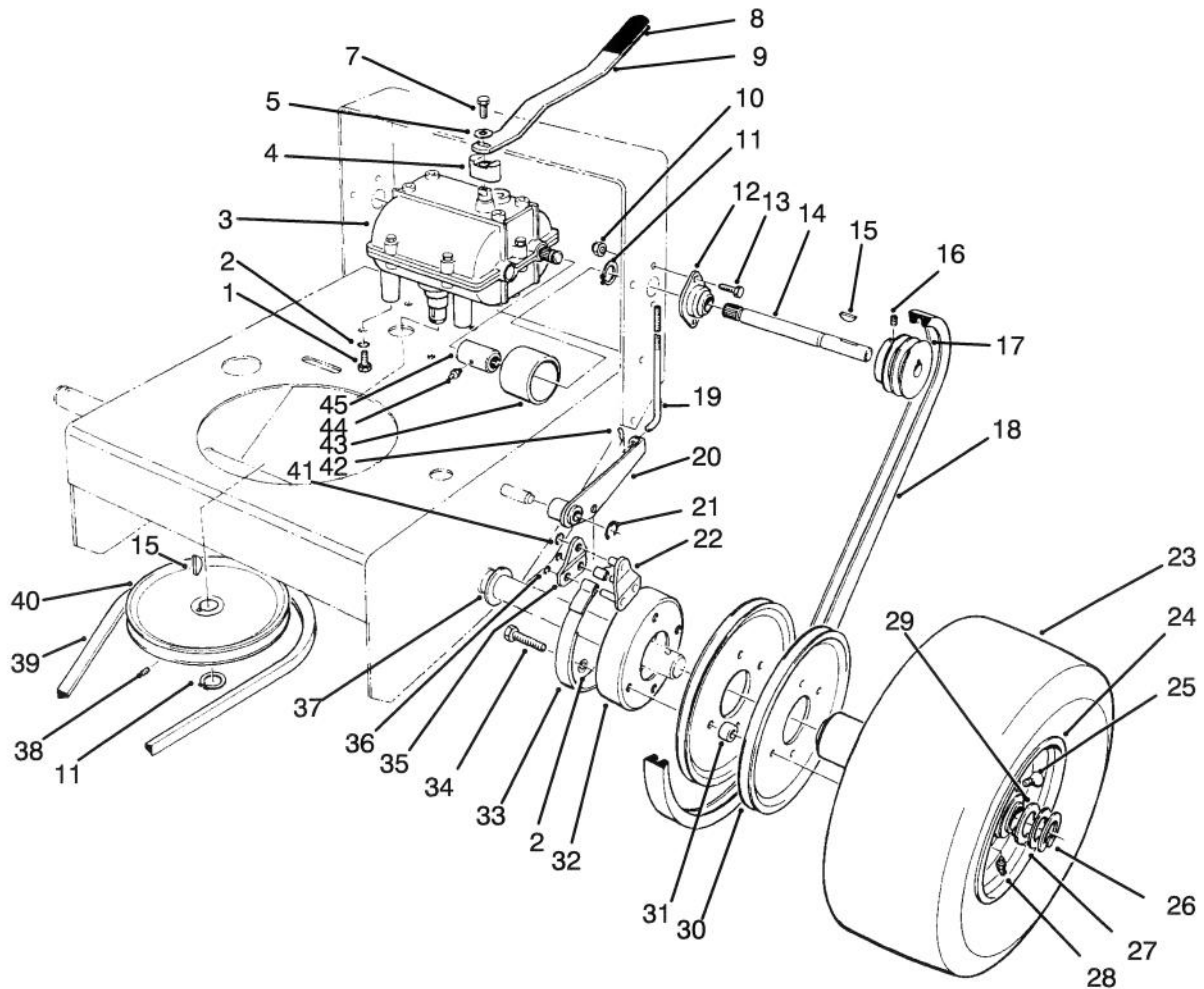

C-0502

AXLE ASSEMBLY

Ref. No.	Part No.	Description	No. Used	Ref. No.	Part No.	Description	No. Used
1	322-2	Screw - Hex. Hd. Cap	4	23	231-117	Tire	2
2	3253-4	Washer - Lock	12	24	242-80	Rim	2
3	74-0610	Transmission	1	25	232-27	Valve Stem	2
4	72-2190	Mount - Shift Lever	1	26	32151-91	Ring - Retaining	2
5	7-5461	Spacer	1	27	92-1746	Bearing	4
7	329-10	Screw - Hex. Hd. Cap	1	28	302-11	Fitting - Grease	2
8	47-1970	Grip - Engagement	1	29	10-8110	Washer - Flat	A/R
9	74-0320	Lever - Shift	1	30	51-4160	Pulley - Wheel	4
10	3296-42	Nut - Lock	4	31	51-4170	Spacer - Pulley	8
11	32120-64	Ring - Retaining	3	32	51-4180	Drum - Brake	2
12	51-4270	Bearing - Shaft Extension	2	33	51-4700	Brake Band Assembly	2
13	321-4	Screw - Hex. Hd. Cap	4	34	322-7	Screw - Hex. Hd. Cap	8
14	51-4240	Shaft - Extension R.H.	1	35	51-4660	Plate - Link Brake	2
*	51-4250	Shaft - Extension L.H.	1	36	32151-72	Ring - Retaining	4
15	3257-5	Key - Woodruff	3	37	51-4230	Washer - Wheel	2
16	3245-3	Screw - Set Socket Hd.	2	38	3241-5	Screw - Set	1
17	74-0480	Pulley - Drive	2	39	26-9670	Belt - Traction	1
18	51-4290	Belt - Drive	2	40	51-4190	Pulley - Driven	1
19	51-4580	Rod - Brake	2	41	32151-56	Ring - Retaining	2
20	51-4610	Brake Arm L.H.	1	42	3290-307	Pin - Cotter	2
*	51-4600	Brake Arm R.H.	1	43	51-4220	Guard - Coupler	2
21	32151-40	Ring - Retaining	2	44	302-5	Fitting - Grease	2
22	51-4650	Link - Brake	2	45	51-4260	Coupler	2

*Not Illustrated