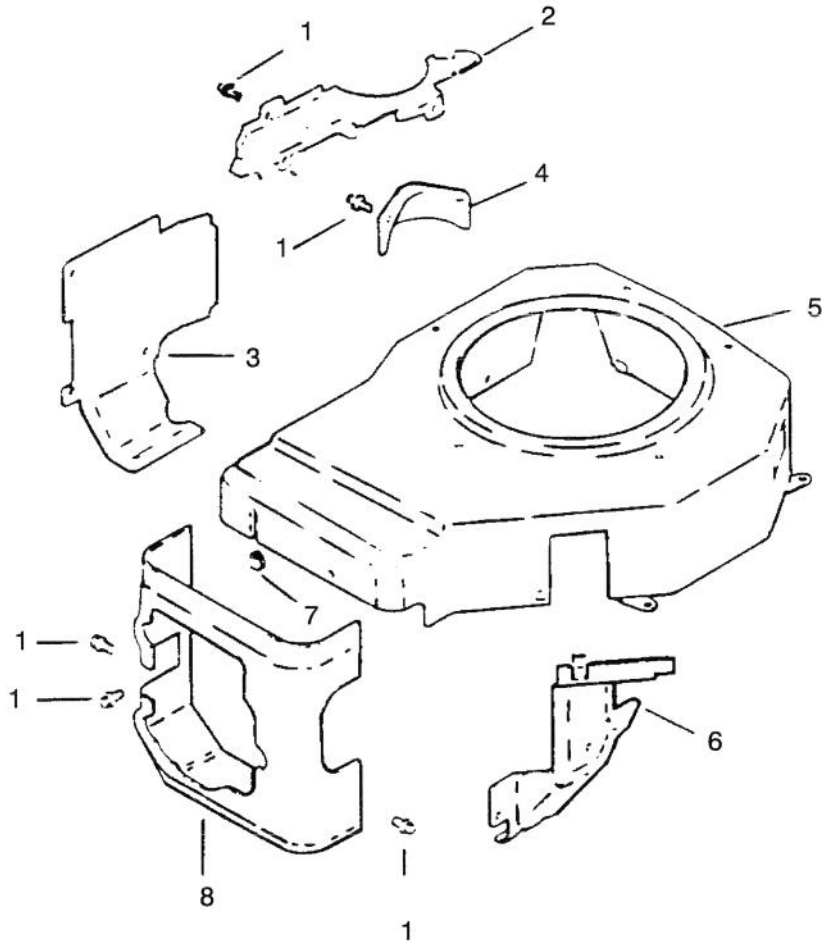

C-1797

ENGINE KOHLER MODEL NO. CV14 T-1412

Ref. No.	Part No.	Description	No. Used
1		Blower Housing & Baffle Group 6	
1	M-0545010	Screw	14
2	12 146 07	Plate - Blower Housing	1
3	12 063 01	Baffle - Cylinder Barrel	1
4	12 096 05	Cover - Starter	1

Ref. No.	Part No.	Description	No. Used
5	12 027 11	Housing - Blower	1
6	12 063 05	Baffle - Carburetor	1
7	12 313 03	Grommet - Blower Hsg	1
8	12 063 03	Baffle - Cylinder Head	1
*	12 133 31	Decal - H.P.	1

*Not Illustrated