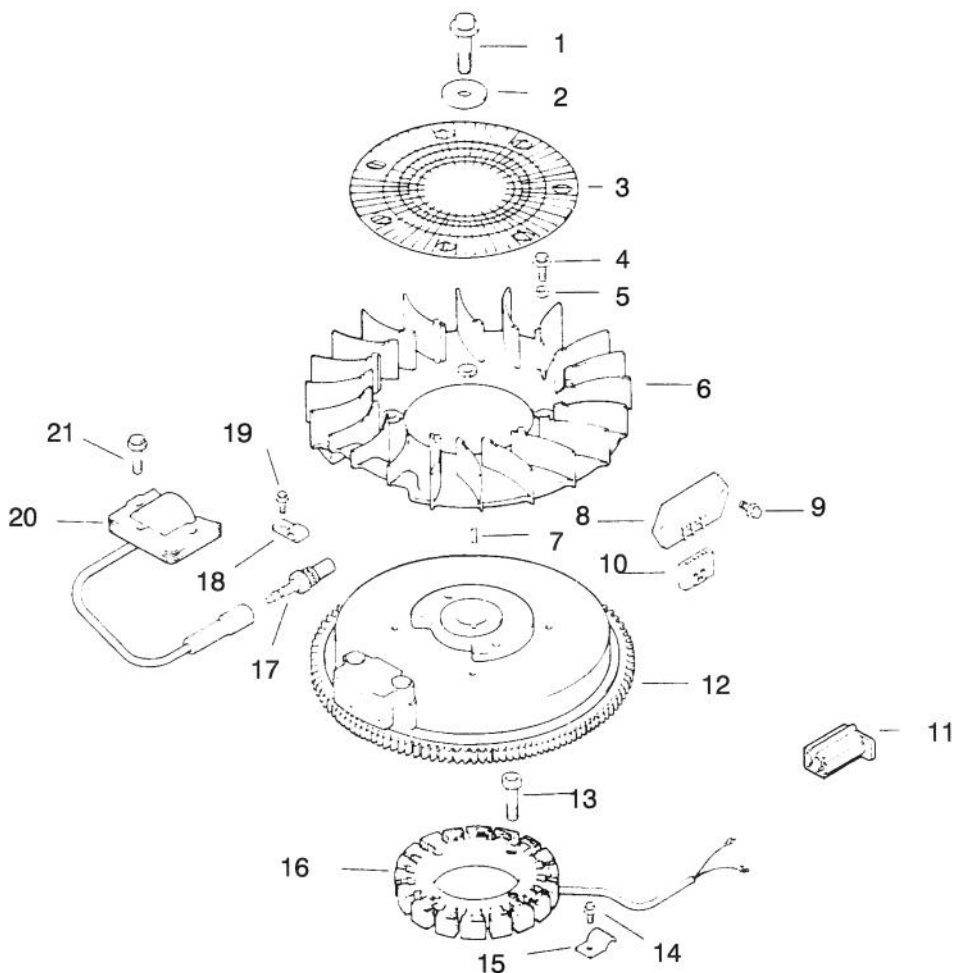

C-1796

ENGINE KOHLER MODEL NO. CV14 T-1412

Ref. No.	Part No.	Description	No. Used	Ref. No.	Part No.	Description	No. Used
Ignition / Electrical Group 5							
1	12 086 14	Screw - Flywheel	1	13	M-0548025	Screw - Stator	4
2	12 486 03	Washer - Flywheel	1	14	M-0545010	Screw - Stator Harness	1
3	12 162 03	Screen - Grass	1	15	12 154 02	Clip - Stator Harness	1
4	M-0639016	Screw - Fan	4	16	24 085 01	Stator - 15 Amp.	1
5	12 112 01	Spacer - Fan	4	17	12 132 02	Spark Plug	1
6	12 157 01	Fan	1	18	X-728-1	Clip - Kill Lead	1
7	X-42-15	Key	1	19	M-0545010	Screw - Lead Clip	1
8	12 403 01	Rectifier - Unregulated	1	20	12 584 02	Module - Ignition	1
9	M-0639016	Screw - Regulator	2	21	SM-0545020	Screw - Ignition Module	2
10	236602	Connector - Regulator	1		25 518 05	Lead - Black, Rectifier to Connector(5"-14 Gauge	1
11	41 155 03	Connector	1	*	12 518 01	Lead - White, Ground to Kill (9.5"-18 Gauge)	1
12	12 025 16	Flywheel Assembly	1				

*Not Illustrated