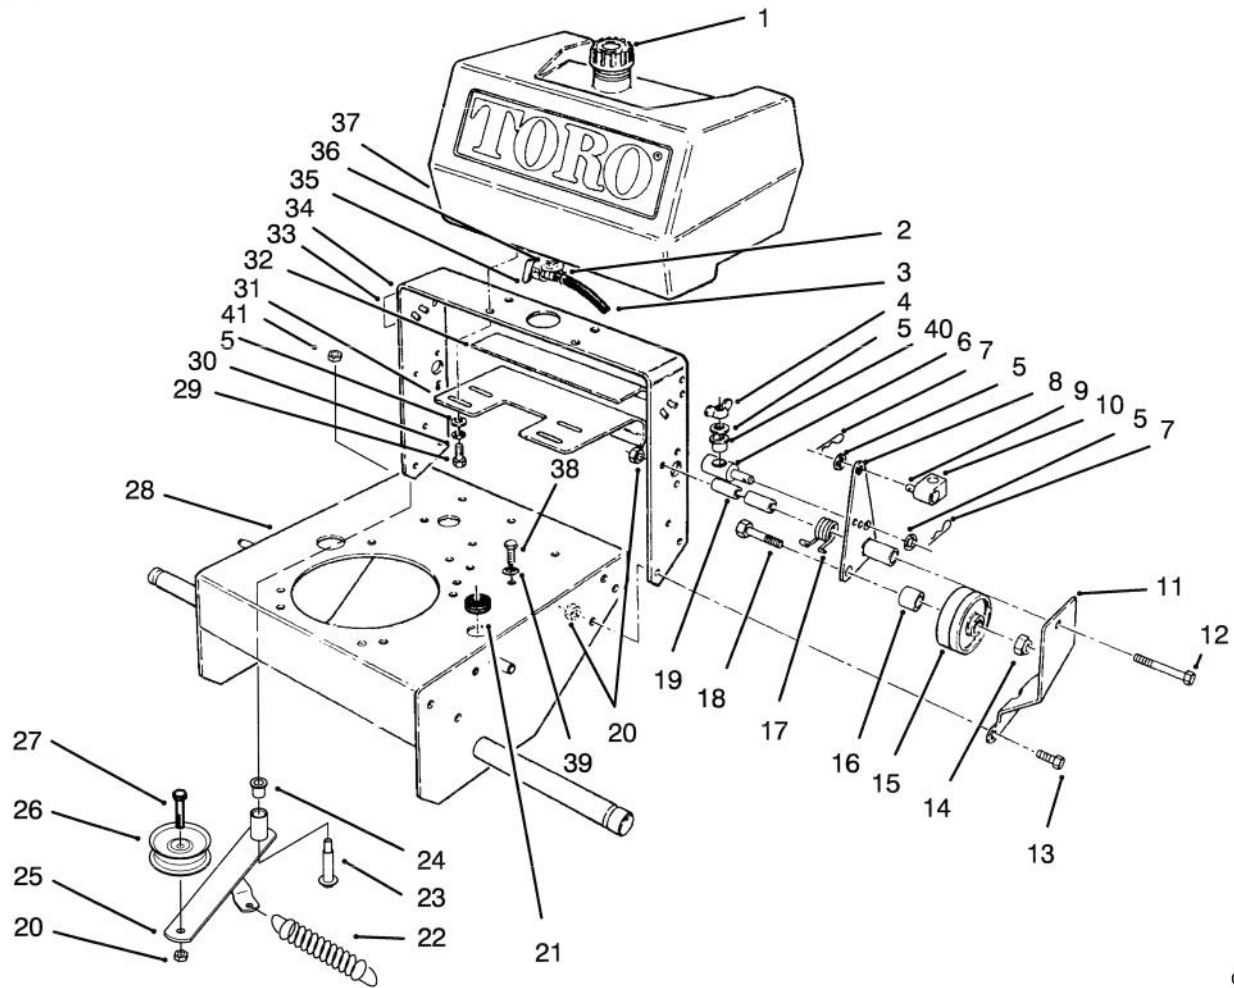

TORO[®]

MODEL NO. 30176-590001 & UP

**PARTS
CATALOG****PROLINE 176 MIDSIZE
Traction Unit**

C-2096

FRAME ASSEMBLY

Ref. No.	Part No.	Description	No. Used
1	55-3570	Cap - Fuel Tank	1
2	2412-103	Clamp - Fuel line	1
3	47-2982	Hose - Fuel	1
4	32103-25	Nut - Wing	2
5	3256-23	Washer - Flat	10
6	68-9690	Fitting - Rod	2
7	3290-307	Pin - Cotter	4
8	74-0220	Idler - Bracket L.H.	1
*	74-0230	Idler - Bracket R.H.	2
9	283-6	Pin - Clevis	4
10	74-0521	Fitting - Rod	2
11	67-6380	Bracket - Support L.H.	1
*	67-6370	Bracket - Support R.H.	1
12	323-16	Screw - Hex. Hd. Cap	2
13	323-6	Screw - Hex. Hd. Cap	6
14	3296-23	Nut - Lock	2
15	51-4480	Idler - Wheel	2

Ref. No.	Part No.	Description	No. Used
16	51-4490	Spacer - Idler Wheel	2
17	51-4380	Spring - Torsion L.H.	1
*	51-4370	Spring - Torsion R.H.	1
18	51-4450	Screw - Leveler	2
19	74-0040	Spacer - Pivot Idler	4
20	3296-39	Nut - Lock	8
21	237-124	Grommet	1
22	68-2190	Spring - Extension	1
23	27-6230	Bolt - Wheel	1
24	256-155	Bushing	2
25	16-7509	Lever - Idler (Incl. Ref. #24)	1
26	62-4540	Pulley - Idler	1
27	323-8	Screw - Hex Hd. Cap	1
28	93-1156	Frame	1
29	322-4	Screw - Hex. Hd. Cap	4
30	3253-4	Washer - Lock	4

*Not Illustrated

© The TORO Company -1994
All Rights Reserved

TPS

C-2096

FRAME ASSEMBLY (Continued)

Ref. No.	Part No.	Description	No. Used
31	66-7400	Plate - Control	1
32	82-7750	Decal - Ground Speed	1
33	74-0490	Decal - Fuel Shut Off	1
34	74-0360	Frame - Rear	1
35	74-0510	Valve - Fuel	1
36	237-7	"O"Ring	1

T-0080

CLUTCH ASSEMBLY NO. 54-3200

Ref. No.	Part No.	Description	No. Used
1	54-0230	Field Ass'y (Incl. Ref. #2 & 3)	1
2	251-292	Bearing - Field	1
3	44-8310	Ring - Retaining	2
4	44-8360	Field Coil, Rotor & Bearing Assembly (Incl. Ref. # 1)	1