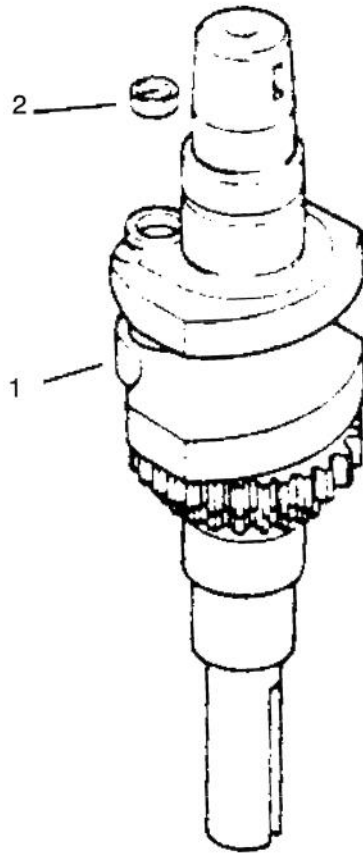

C-1793

ENGINE KOHLER CRANKSHAFT

Ref. No.	Part No.	Description	No. Used
1	12 014 02	Crankshaft Group 1 Crankshaft Assembly	1

Ref. No.	Part No.	Description	No. Used
2	12 139 01	Plug - Cup	1