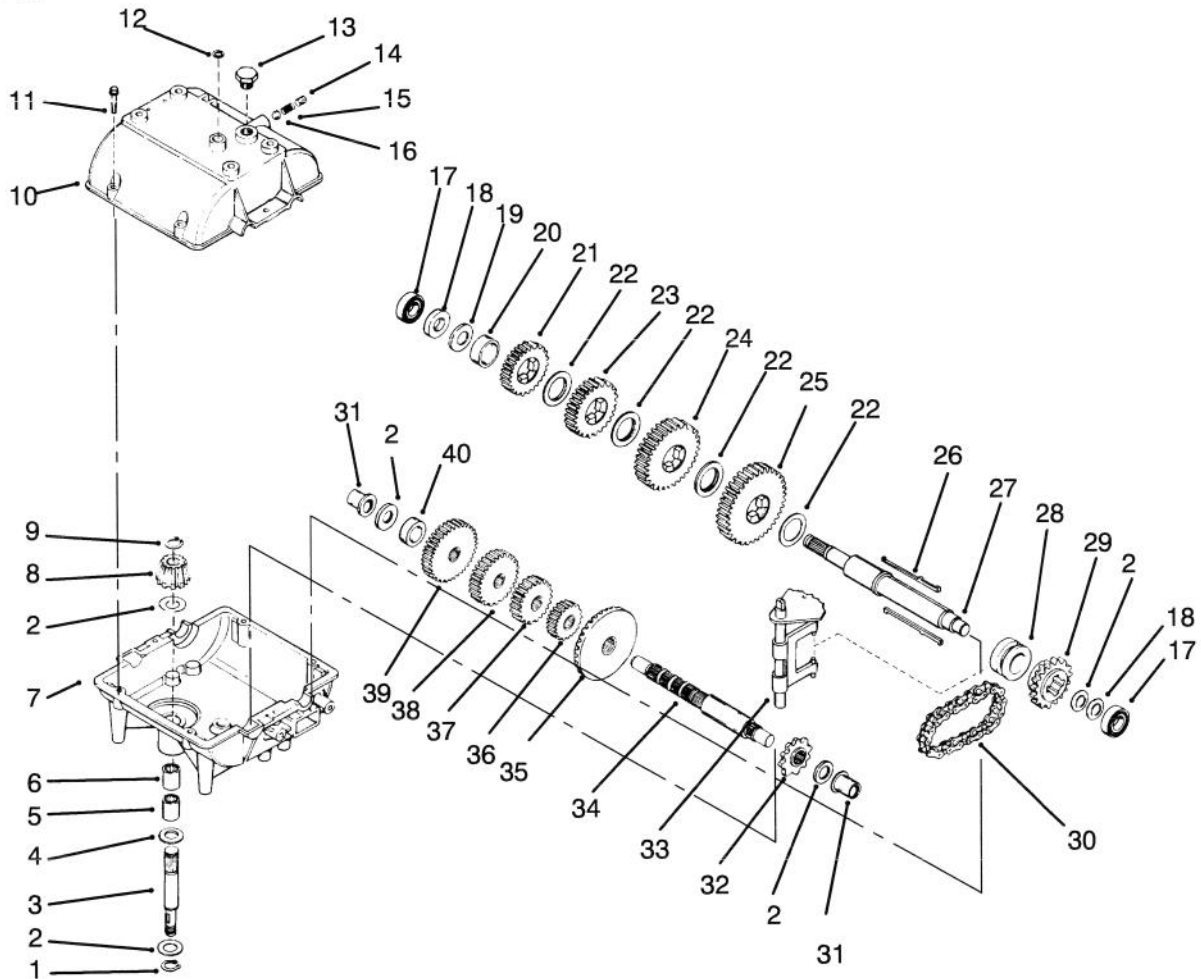

C-1776

PEERLESS TRANSMISSION MODEL NO. 700-039

Ref. No.	Part No.	Description	No. Used
1	792035	Ring - Retaining	1
2	780072	Washer - Thrust	5
3	776135	Shaft - Input	1
4	792001	"O"Ring	2
5	780142	Bearing - Needle	1
6	780086	Bearing - Needle	1
7	770090A	Case - Transmission	1
8	778153	Bevel Pinion - Input	1
9	788040	Ring - Retaining	1
10	772099A	Cover - Transmission	1
11	792073	Screw - Self Tapping	6
12	788069	Seal - Square Cut	1
13	792074	Plug - Threaded	1
14	792078	Screw - Set	1
15	792079	Spring	1
16	792077	Ball - Steel	1
17	780092	Bearing - Ball	2
18	780065	Washer - Thrust	2
19	780139	Washer - Thrust	1
20	786072	Spacer	1
21	778123A	Gear - Spur (25 Teeth)	1

Ref. No.	Part No.	Description	No. Used
22	780108	Washer - Thrust	4
23	778250	Gear - Spur (27 Teeth)	1
24	778124A	Gear - Spur (30 Teeth)	1
25	778125	Gear - Spur (35 Teeth)	1
26	792089A	Key	4
27	776289A	Shaft - Output & Brake	1
28	784266	Collar - Shift	1
29	786083	Sprocket (18 Teeth)	1
30	786081	Chain - Roller (No. 41 Chain 24 Links)	1
31	780105A	Bushing - Flanged	2
32	786082	Sprocket (9 Teeth)	1
33	784267	Rod & Fork Ass'y - Shift	1
34	776134	Shaft - Counter	1
35	778154	Gear - Bevel (42Teeth)	1
36	778136	Gear - Spur (15 Teeth)	1
37	778126A	Gear - Spur (20 Teeth)	1
38	778249	Gear - Spur (23 Teeth)	1
39	778127A	Gear - Spur (25 Teeth)	1
40	786071	Spacer	1