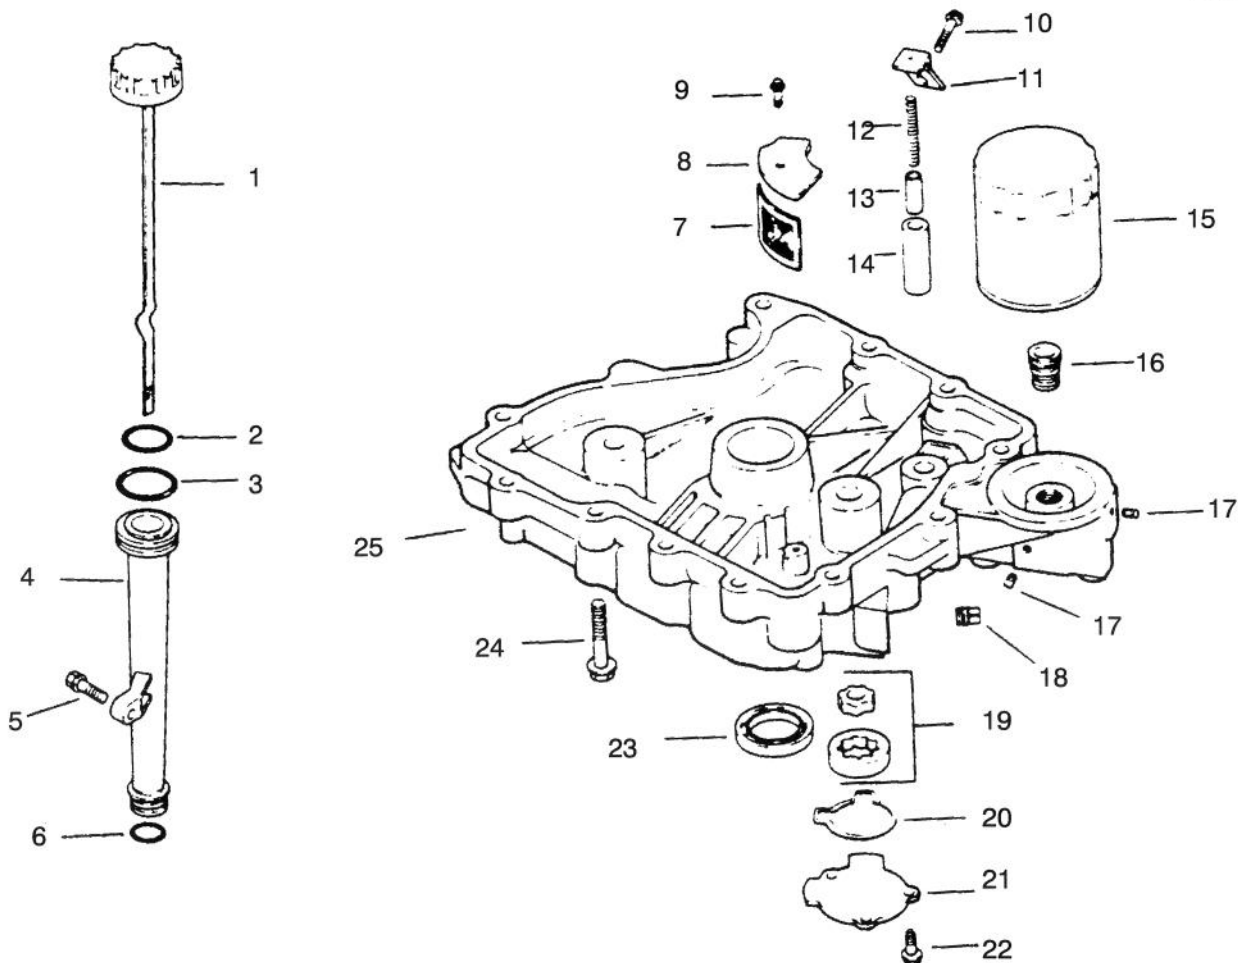

*Not Illustrated

© The TORO Company -1994
All Rights Reserved

TPS

C-2096

FRAME ASSEMBLY (Continued)

Ref. No.	Part No.	Description	No. Used
31	66-7400	Plate - Control	1
32	82-7750	Decal - Ground Speed	1
33	74-0490	Decal - Fuel Shut Off	1
34	74-0360	Frame - Rear	1
35	74-0510	Valve - Fuel	1
36	237-7	"O"Ring	1

C-1792

ENGINE KOHLER MODEL NO. CV14T-1412

Ref. No.	Part No.	Description	No. Used	Ref. No.	Part No.	Description	No. Used
		Crankcase Group 2		11	12 847 01	Piston W/Ring Set (Std.)	1
1	12 522 01	Short Block	1	*	12 847 02	Piston W/Ring Set (.25)	1
2	12 032 03	Seal - Crankshaft	1	*	12 847 03	Piston W/Ring Set (.50)	1
3	12 030 01	Bearing - Crankshaft(Std.)	1	12	12 018 02	Retainer - Piston Pin	2
*	12 030 02	Bearing - Crankshaft (.25)	1	13	12 108 01	Ring Set (Std.)	1
*	12 030 03	Bearing - Crankshaft (.50)	1	*	12 108 02	Ring Set (.25)	1
4	12 445 02	Strap - Lifting	1	*	12 108 03	Ring Set (.50)	1
5	M-0839025	Screw - Lifting Strap	1	14	12 067 01	Connecting Rod (Std.)	1
6	12 380 03	Dowel - Locating	4	*	12 067 02	Connecting Rod (.25)	1
7	12 010 04	Camshaft Assembly	1	15	12 380 01	Pin - Governor Regulating	1
8	12 089 18	Spring - Actuating	1	16	12 043 05	Gear - Governor Ass'y	1
9	12 422 08	Shim - Camshaft	1	17	SM-0631005	Washer - Governor Gear	1
*	12 422 09	Shim - Camshaft	A/R	18	12 144 02	Shaft - Governor Gear	1
*	12 422 10	Shim - Camshaft	A/R	19	52 139 09	Plug - Cap	1
*	12 422 11	Shim - Camshaft	A/R	20	12 144 01	Shaft - Governor Cross	1
*	12 422 12	Shim - Camshaft	A/R	21	X-25-102	Washer	1
*	12 422 13	Shim - Camshaft	A/R	22	12 032 01	Seal - Cross Shaft	1
*	12 422 07	Shim - Camshaft	A/R	23	SM-0631015	Washer - Governor Shaft	1
10	12 144 04	Shaft - Balance	1	24	12 380 04	Pin - Governor Hitch	1

*Not Illustrated

C-1793

ENGINE KOHLER CRANKSHAFT

Ref. No.	Part No.	Description	No. Used
1	12 014 02	Crankshaft Group 1 Crankshaft Assembly	1

Ref. No.	Part No.	Description	No. Used
2	12 139 01	Plug - Cup	1