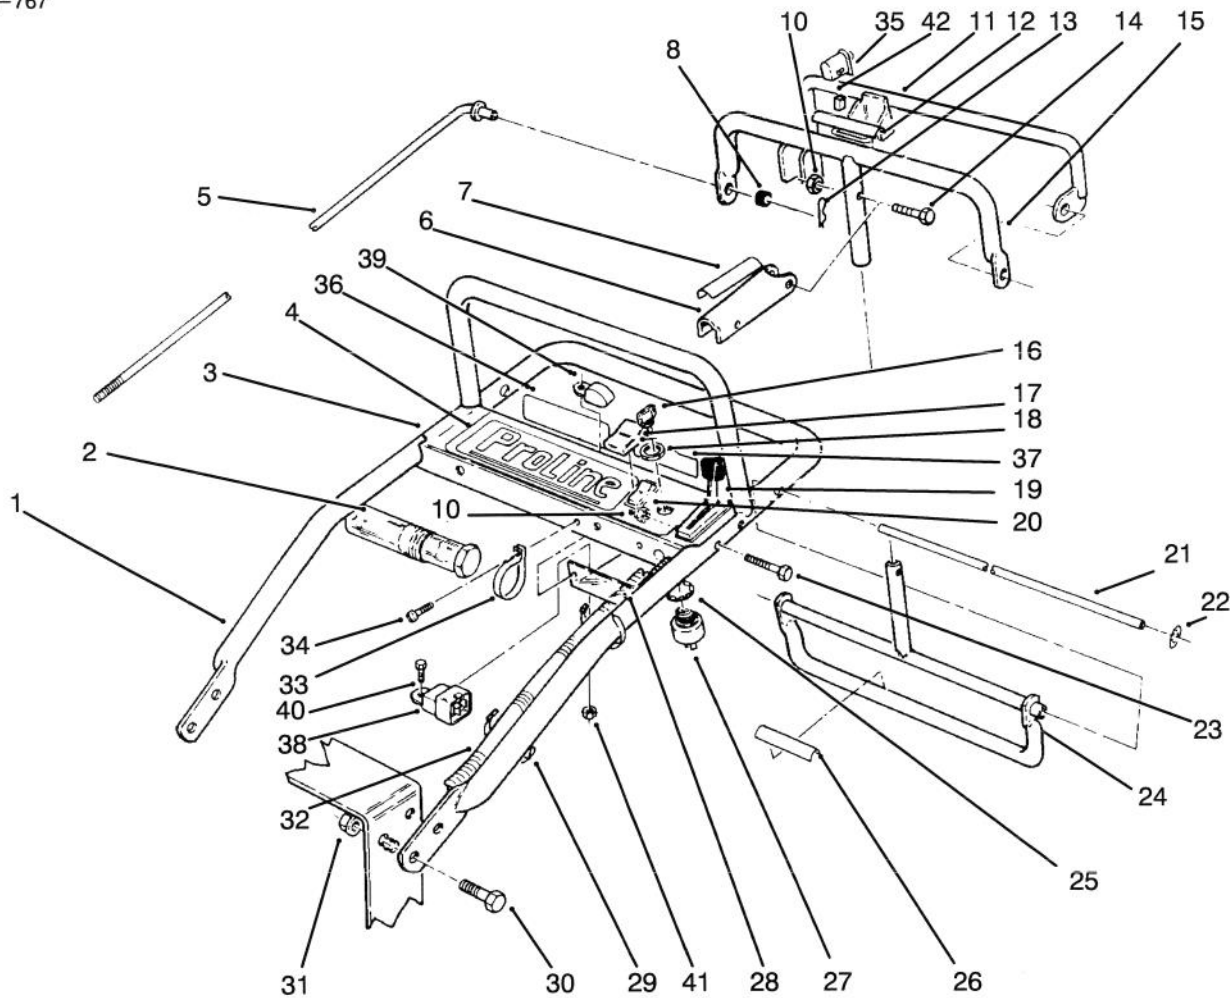

C-0503

HANDLE ASSEMBLY

Ref. No.	Part No.	Description	No. Used
1	67-6440	Handle - Upper	1
2	74-0720	Tube - Manual	1
3	82-2180	Panel - Control	1
4	82-7730	Decal - Proline	1
5	82-7631	Rod - Control	2
6	51-4850	Lever - Brake, Parking	1
7	52-2010	Decal - Parking Brake	1
8	237-141	Grommet - Rubber	2
10	3296-2	Nut - Lock	5
11	82-7680	Bail Assembly	1
12	82-2290	Decal - Control Bar	1
13	3290-307	Pin - Cotter	2
14	32105-1	Screw - Hex. Hd. Machine	1
15	82-7690	Bar - Control	1
16	63-8360	Key	2
17	82-3820	Boot	1
18	218-461	Nut	1
19	74-0630	Control - Throttle	1
20	82-2300	Switch - Clutch	1
21	74-0470	Rod - Pivot	1
22	32151-80	Ring - Push On	2

Ref. No.	Part No.	Description	No. Used
23	32105-14	Screw - Hex. Hd. Machine	4
24	74-0380	Control - Pivot	1
25	3254-5	Washer - Lock	1
26	82-2280	Decal - Reverse Handle	1
27	29-5560	Switch - Off/On (Incl. Ref. #16, 18, & 25)	1
28	57-5811	Panel - Bottom	1
29	3290-378	Cable Tie	2
30	3234-11	Screw - Hex. Hd. Cap	4
31	32128-21	Nut - Hex. Flange	4
32		Wire Harness	1
33	2412-120	"R" Clamp	2
34	32144-19	Screw - Self Tapping	4
35	82-2190	Switch - Bail	1
36	71-1280	Decal - Danger	1
37	65-3090	Decal - Instruction	1
38	63-7590	Relay	1
39	86-7910	Module	1
40	321-1	Screw	2
41	3296-42	Nut - Lock	2
42	218-595	Connector - Body	1