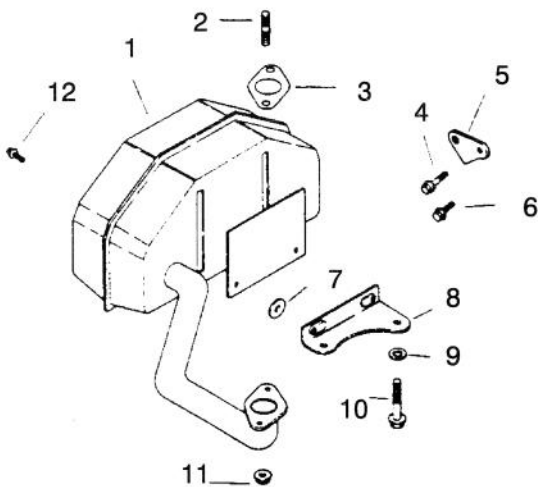

ENGINE KOHLER MODEL NO. CV14 T-1412

Group 8 FUEL SYSTEM

Group 9 ENGINE CONTROLS

Group 10 AIR INTAKE/FILTRATION

Group 11 EXHAUST

10 C-1783

ENGINE KOHLER MODEL NO. CV14 T-1412(Continued)

Ref. No.	Part No.	Description	No. Used	Ref. No.	Part No.	Description	No. Used
		Fuel System Group 8				((incl Ref.#6-8)	1
1	12 853 20	Kit - Carburetor (Incl Ref. #2-6)	1	6	SM-0443025	Screw	1
2	12 041 02	Gasket - Air Cleaner	1	7	12 089 11	Spring	1
3	12 053 26	Carburetor Assembly (Incl Ref. #12-26)	1	8	12 089 23	Spring - Choke	1
4	12 041 01	Gasket - Carburetor	1	9	12 089 19	Spring - Governor	1
5	12 089 23	Spring - Choke Return	1	10	SM-0641060	Nut - Governor	1
6	12 079 07	Linkage - Choke	1	11	SM-0642025	Screw - Governor	1
7	12 265 01	Deflector - Heat	1	12	12 090 05	Lever - Governor	1
8	47 154 01	Clamp - Fuel Line	1	13	25 158 11	Bushing - Black Retainer	1
9	M-0629122	Stud - Carburetor	2	14	12 079 01	Linkage - Throttle	1
10	SM-0641060	Nut - Carburetor	2	15	25 158 08	Bushing - Natural,Linkage	1
11	12 313 01	Grommet	1			Air Intake / Filtration Group 10	
12	12 368 03	Needle - Idle	1	1	12 341 01	Knob - Air Cleaner Cover	1
13	12 089 09	Spring - Idle	1	2	12 096 06	Cover - Air Cleaner	1
14	12 086 04	Screw - Idle	1	3	12 100 01	Nut - Wing	1
15	12 089 09	Spring - Idle	1	4	X-25-63	Washer - Flat	1
16	12 146 03	Plate - Throttle	1	5	12 083 08	Precleaner - Element	1
17	25 086 27	Screw - Throttle Plate	2	6	12 083 05	Element - Air Cleaner	1
18	12 144 09	Shaft Assembly-Throttle	1	7	12 072 03	Stud - Mounting Plate	1
19	12 173 06	Cap - Choke Lever	1	8	12 086 01	Screw - Mounting Plate	1
20	12 146 10	Plate - Choke	1	9	12 041 02	Gasket - Air Cleaner	1
21	12 337 07	Jet - Main	1	10	12 094 01	Base - Air Cleaner	1
22	12 757 02	Kit - Float	1	*	12 113 04	Decal - Air Cleaner	1
23	12 041 05	Gasket - Bowl	1			Exhaust Group 11	
24	12 104 01	Bowl - Fuel	1	1	12 068 03	Muffler	1
25	12 041 06	Gasket - Bowl	1	2	M-0829033	Stud - Exhaust Manifold	2
26	12 086 05	Screw - Bowl	1	3	12 041 03	Gasket - Exhaust	1
*	12 757 01	Kit - Carburetor Repair	1	4	SM-0645025	Screw - Lifting Strap	1
*	12 755 36	Kit - Kit High Altitude Jet	1	5	12 445 01	Strap - Lifting	1
*	12 757 11	Kit - Choke Repair	1	6	SM-0645020	Screw - Valve Cover	1
		Engine Control Group 9		7	X-25-52	Washer	2
1	12 079 07	Linkage - Choke	1	8	12 126 39	Bracket - Muffler	1
2	12 237 01	Clamp - Cable	1	9	12 468 01	Washer - Flat	1
3	SM-0645016	Screw - Hex. Hd.	2	10	12 086 13	Screw - Oil Pan	1
4	SM-0545016	Screw - Cable Clamp	1	11	M-0841080	Nut - Muffler	2
5	12 536 01	Control - Speed	1	12	M-0650012	Screw - Muffler	2
				*	12 755 01	Gasket Set	1
					12 755 30	Kit -Bracket	1