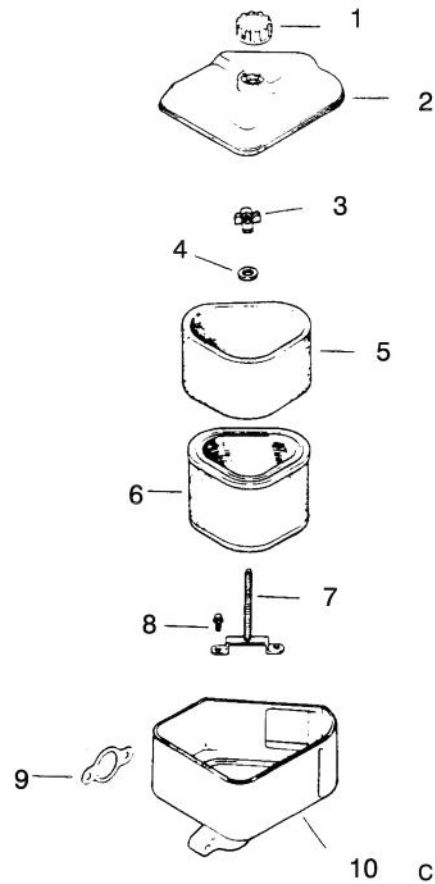

ENGINE KOHLER MODEL NO. CV14 T-1412

Group 8 FUEL SYSTEM

Group 9 ENGINE CONTROLS

Group 10 AIR INTAKE/FILTRATION

Group 11 EXHAUST

10 C-1783

ENGINE KOHLER MODEL NO. CV14 T-1412(Continued)

Ref. No.	Part No.	Description	No. Used	Ref. No.	Part No.	Description	No. Used
		Fuel System Group 8				((incl Ref.#6-8)	1
1	12 853 20	Kit - Carburetor (Incl Ref. #2-6)	1	6	SM-0443025	Screw	1
2	12 041 02	Gasket - Air Cleaner	1	7	12 089 11	Spring	1
3	12 053 26	Carburetor Assembly (Incl Ref. #12-26)	1	8	12 089 23	Spring - Choke	1
4	12 041 01	Gasket - Carburetor	1	9	12 089 19	Spring - Governor	1
5	12 089 23	Spring - Choke Return	1	10	SM-0641060	Nut - Governor	1
6	12 079 07	Linkage - Choke	1	11	SM-0642025	Screw - Governor	1
7	12 265 01	Deflector - Heat	1	12	12 090 05	Lever - Governor	1
8	47 154 01	Clamp - Fuel Line	1	13	25 158 11	Bushing - Black Retainer	1
9	M-0629122	Stud - Carburetor	2	14	12 079 01	Linkage - Throttle	1
10	SM-0641060	Nut - Carburetor	2	15	25 158 08	Bushing - Natural,Linkage	1
11	12 313 01	Grommet	1			Air Intake / Filtration Group 10	
12	12 368 03	Needle - Idle	1	1	12 341 01	Knob - Air Cleaner Cover	1
13	12 089 09	Spring - Idle	1	2	12 096 06	Cover - Air Cleaner	1
14	12 086 04	Screw - Idle	1	3	12 100 01	Nut - Wing	1
15	12 089 09	Spring - Idle	1	4	X-25-63	Washer - Flat	1
16	12 146 03	Plate - Throttle	1	5	12 083 08	Precleaner - Element	1
17	25 086 27	Screw - Throttle Plate	2	6	12 083 05	Element - Air Cleaner	1
18	12 144 09	Shaft Assembly-Throttle	1	7	12 072 03	Stud - Mounting Plate	1
19	12 173 06	Cap - Choke Lever	1	8	12 086 01	Screw - Mounting Plate	1
20	12 146 10	Plate - Choke	1	9	12 041 02	Gasket - Air Cleaner	1
21	12 337 07	Jet - Main	1	10	12 094 01	Base - Air Cleaner	1
22	12 757 02	Kit - Float	1	*	12 113 04	Decal - Air Cleaner	1
23	12 041 05	Gasket - Bowl	1			Exhaust Group 11	
24	12 104 01	Bowl - Fuel	1	1	12 068 03	Muffler	1
25	12 041 06	Gasket - Bowl	1	2	M-0829033	Stud - Exhaust Manifold	2
26	12 086 05	Screw - Bowl	1	3	12 041 03	Gasket - Exhaust	1
*	12 757 01	Kit - Carburetor Repair	1	4	SM-0645025	Screw - Lifting Strap	1
*	12 755 36	Kit - Kit High Altitude Jet	1	5	12 445 01	Strap - Lifting	1
*	12 757 11	Kit - Choke Repair	1	6	SM-0645020	Screw - Valve Cover	1
		Engine Control Group 9		7	X-25-52	Washer	2
1	12 079 07	Linkage - Choke	1	8	12 126 39	Bracket - Muffler	1
2	12 237 01	Clamp - Cable	1	9	12 468 01	Washer - Flat	1
3	SM-0645016	Screw - Hex. Hd.	2	10	12 086 13	Screw - Oil Pan	1
4	SM-0545016	Screw - Cable Clamp	1	11	M-0841080	Nut - Muffler	2
5	12 536 01	Control - Speed	1	12	M-0650012	Screw - Muffler	2
				*	12 755 01	Gasket Set	1
					12 755 30	Kit -Bracket	1