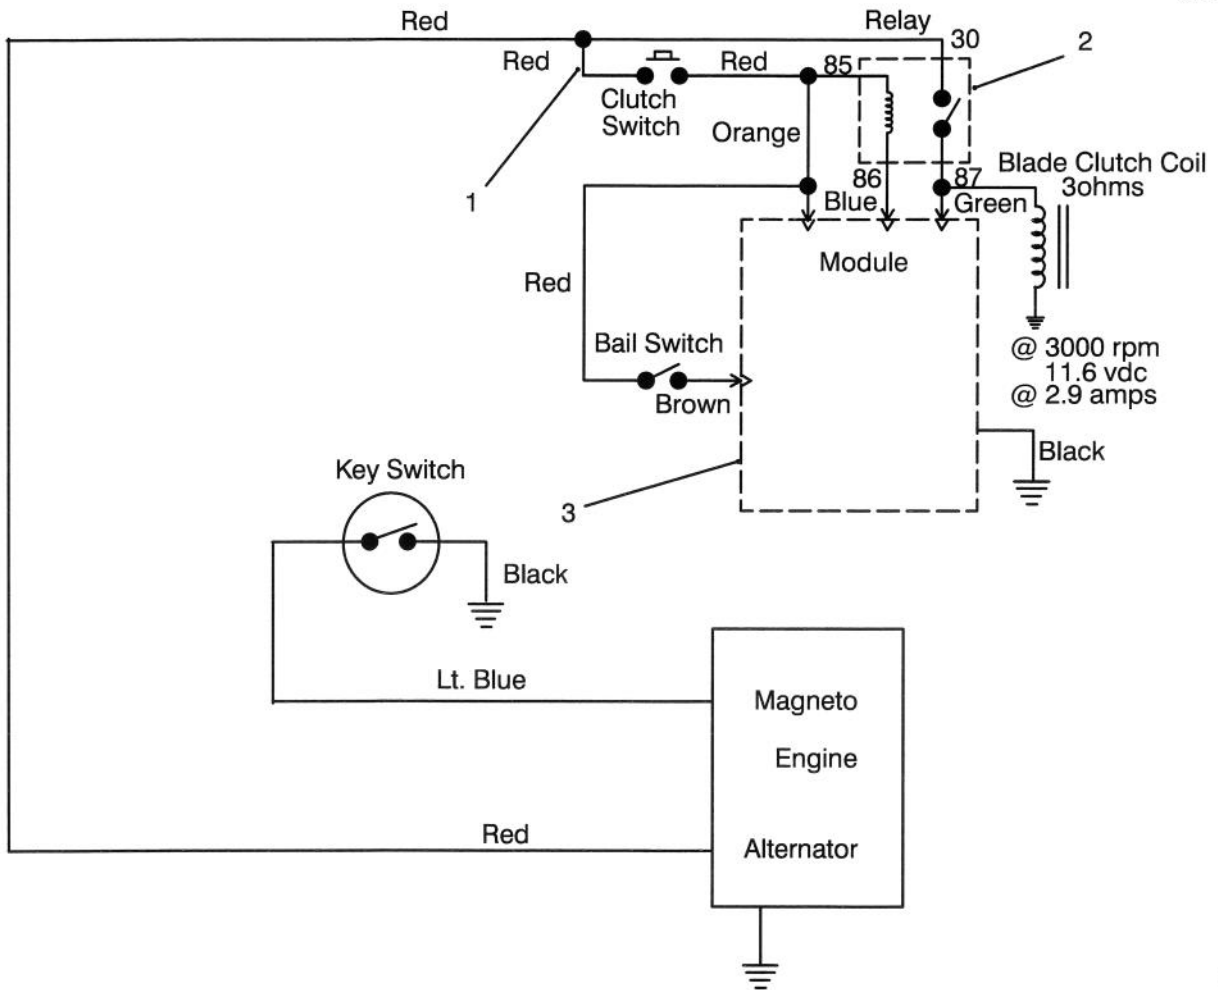

*Not Illustrated

C-0503

HANDLE ASSEMBLY

Ref. No.	Part No.	Description	No. Used
1	67-6440	Handle - Upper	1
2	74-0720	Tube - Manual	1
3	82-2180	Panel - Control	1
4	82-7730	Decal - Proline	1
5	82-7631	Rod - Control	2
6	51-4850	Lever - Brake, Parking	1
7	52-2010	Decal - Parking Brake	1
8	237-141	Grommet - Rubber	2
10	3296-2	Nut - Lock	5
11	82-7680	Bail Assembly	1
12	82-2290	Decal - Control Bar	1
13	3290-307	Pin - Cotter	2
14	32105-1	Screw - Hex. Hd. Machine	1
15	82-7690	Bar - Control	1
16	63-8360	Key	2
17	82-3820	Boot	1
18	218-461	Nut	1
19	74-0630	Control - Throttle	1
20	82-2300	Switch - Clutch	1
21	74-0470	Rod - Pivot	1
22	32151-80	Ring - Push On	2

Ref. No.	Part No.	Description	No. Used
23	32105-14	Screw - Hex. Hd. Machine	4
24	74-0380	Control - Pivot	1
25	3254-5	Washer - Lock	1
26	82-2280	Decal - Reverse Handle	1
27	29-5560	Switch - Off/On (Incl. Ref. #16, 18, & 25)	1
28	57-5811	Panel - Bottom	1
29	3290-378	Cable Tie	2
30	3234-11	Screw - Hex. Hd. Cap	4
31	32128-21	Nut - Hex. Flange	4
32		Wire Harness	1
33	2412-120	"R" Clamp	2
34	32144-19	Screw - Self Tapping	4
35	82-2190	Switch - Bail	1
36	71-1280	Decal - Danger	1
37	65-3090	Decal - Instruction	1
38	63-7590	Relay	1
39	86-7910	Module	1
40	321-1	Screw	2
41	3296-42	Nut - Lock	2
42	218-595	Connector - Body	1