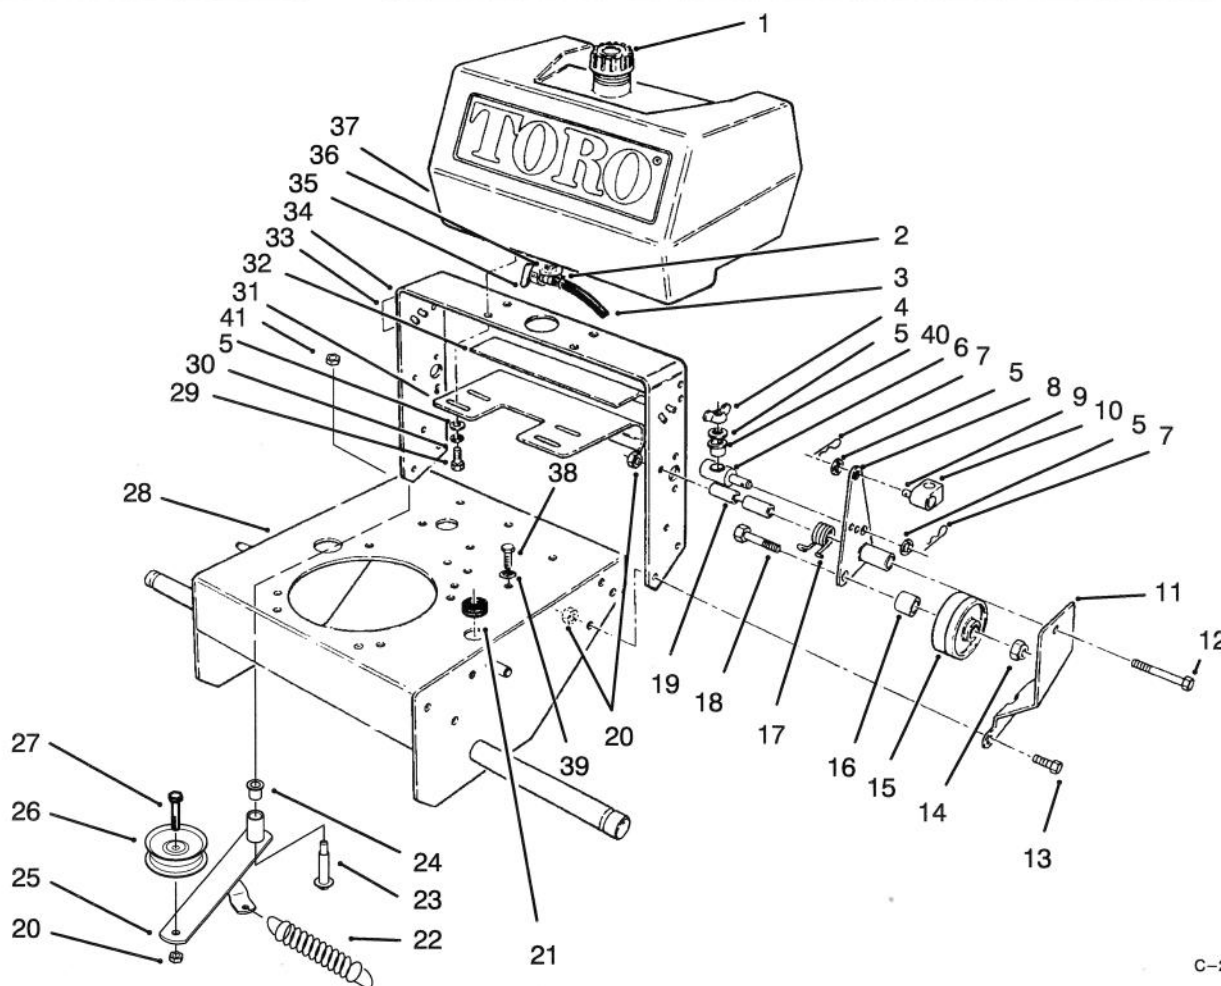

TORO[®]

MODEL NO. 30176-590001 & UP

**PARTS
CATALOG****PROLINE 176 MIDSIZE
Traction Unit**

C-2096

FRAME ASSEMBLY

Ref. No.	Part No.	Description	No. Used
1	55-3570	Cap - Fuel Tank	1
2	2412-103	Clamp - Fuel line	1
3	47-2982	Hose - Fuel	1
4	32103-25	Nut - Wing	2
5	3256-23	Washer - Flat	10
6	68-9690	Fitting - Rod	2
7	3290-307	Pin - Cotter	4
8	74-0220	Idler - Bracket L.H.	1
*	74-0230	Idler - Bracket R.H.	2
9	283-6	Pin - Clevis	4
10	74-0521	Fitting - Rod	2
11	67-6380	Bracket - Support L.H.	1
*	67-6370	Bracket - Support R.H.	1
12	323-16	Screw - Hex. Hd. Cap	2
13	323-6	Screw - Hex. Hd. Cap	6
14	3296-23	Nut - Lock	2
15	51-4480	Idler - Wheel	2

Ref. No.	Part No.	Description	No. Used
16	51-4490	Spacer - Idler Wheel	2
17	51-4380	Spring - Torsion L.H.	1
*	51-4370	Spring - Torsion R.H.	1
18	51-4450	Screw - Leveler	2
19	74-0040	Spacer - Pivot Idler	4
20	3296-39	Nut - Lock	8
21	237-124	Grommet	1
22	68-2190	Spring - Extension	1
23	27-6230	Bolt - Wheel	1
24	256-155	Bushing	2
25	16-7509	Lever - Idler (Incl. Ref. #24)	1
26	62-4540	Pulley - Idler	1
27	323-8	Screw - Hex Hd. Cap	1
28	93-1156	Frame	1
29	322-4	Screw - Hex. Hd. Cap	4
30	3253-4	Washer - Lock	4

*Not Illustrated

© The TORO Company -1994
All Rights Reserved

TPS

C-2096

FRAME ASSEMBLY (Continued)

Ref. No.	Part No.	Description	No. Used
31	66-7400	Plate - Control	1
32	82-7750	Decal - Ground Speed	1
33	74-0490	Decal - Fuel Shut Off	1
34	74-0360	Frame - Rear	1
35	74-0510	Valve - Fuel	1
36	237-7	"O"Ring	1

T-0080

CLUTCH ASSEMBLY NO. 54-3200

Ref. No.	Part No.	Description	No. Used
1	54-0230	Field Ass'y (Incl. Ref. #2 & 3)	1
2	251-292	Bearing - Field	1
3	44-8310	Ring - Retaining	2
4	44-8360	Field Coil, Rotor & Bearing Assembly (Incl. Ref. # 1)	1