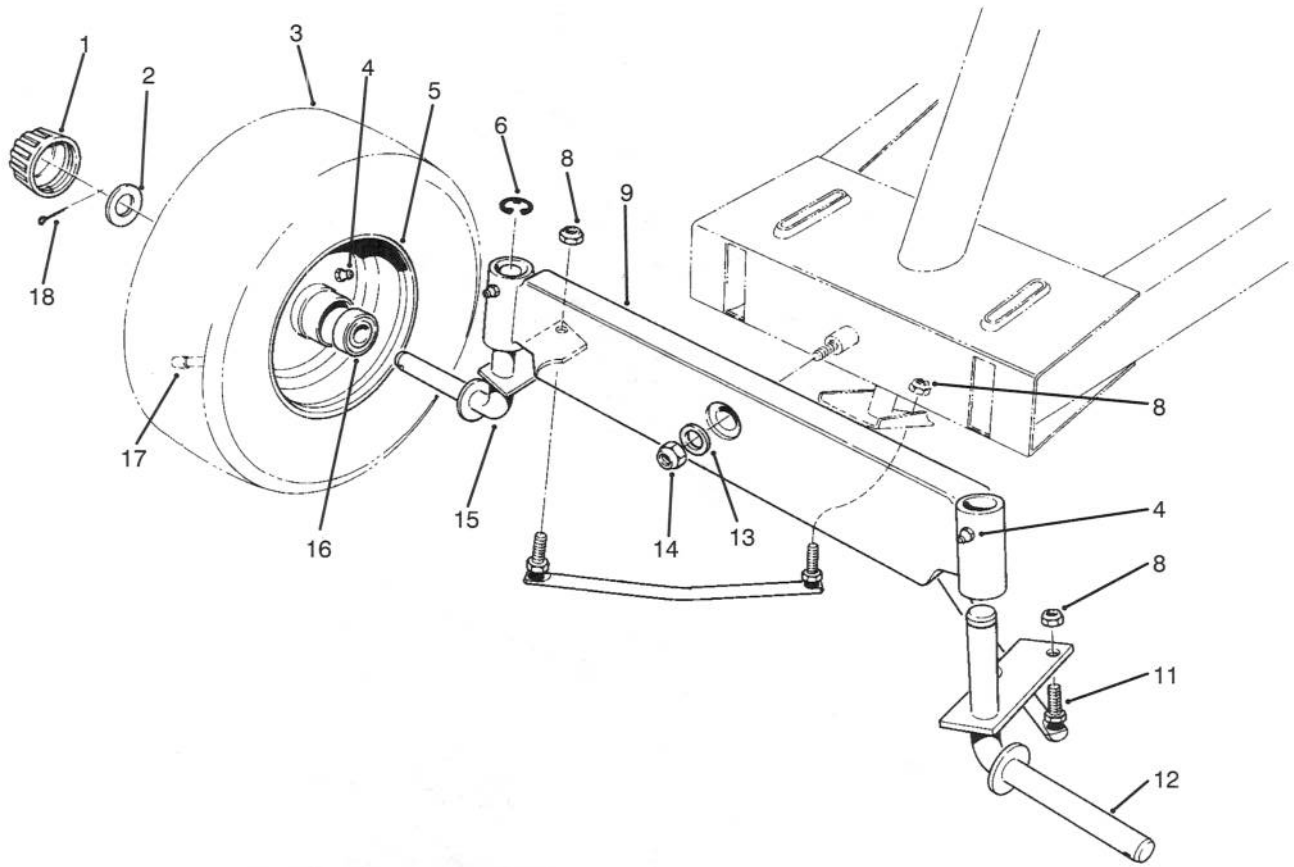

C-0003A

FRONT AXLE ASSEMBLY

Ref. No.	Part No.	Description	No. Used
1	61-9780	Cap - Hub	2
2	28-2480	Washer - Flat	2
3	231-116	Tire	2
4	302-5	Fitting - Grease	4
5	217-80	Rim	2
6	32151-48	Ring - Retaining	2
8	3296-4	Nut - Lock	4
9	67-0990	Axle - Front	1

Ref. No.	Part No.	Description	No. Used
11	67-0880	Assembly - Tie Rod	2
12	67-0810-01	Spindle - L.H.	1
13	3256-26	Washer - Flat	1
14	3296-25	Nut - Lock	1
15	67-0800-01	Spindle - R.H.	1
16	110513	Bearing	4
17	232-27	Valve Stem w/Cap	2
18	3272-12	Pin - Cotter	2