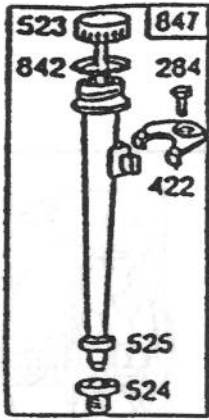

BRIGGS & STRATTON MODEL NO. 195707-0121-01

358 GASKET SET

* REQUIRES SPECIAL TOOLS TO INSTALL.
SEE REPAIR INSTRUCTION MANUAL.

Assemblies include all parts shown in frames.