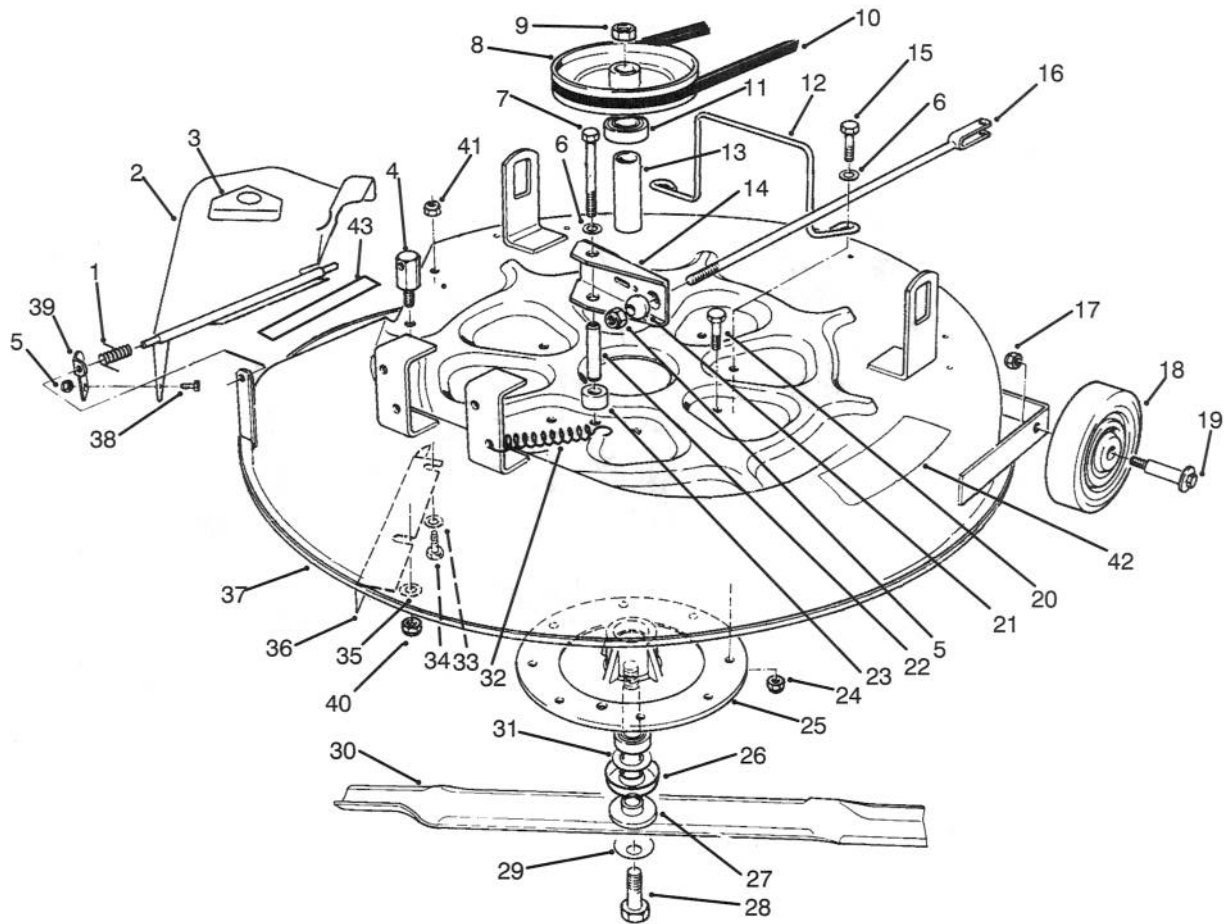

C-0001A

CUTTING UNIT ASSEMBLY

Ref. No.	Part No.	Description	No. Used	Ref. No.	Part No.	Description	No. Used
1	28-8010	Spring	1	23	76-3810	Spacer - Brake, Deck	1
2	67-1150	Deflector (Incl. Ref. #3)	1	24	3296-29	Nut - Lock	9
3	54-9220	Decal - Danger	1	25	67-0970	Hub - Spindle	1
4	67-0140	Post - Pivot	1	26	80-4360	Shield - Bearing	1
5	3296-8	Nut - Lock	2	27	80-4340	Shaft - Spindle	1
6	3256-23	Washer - Lock	3	28	26-0671	Bolt - Blade	1
7	322-19	Screw - Cap Hex. Hd.	1	29	3290-465	Washer - Belleville	1
8	80-4420	Pulley - Deck	1	30	67-0200	Blade	1
9	3219-6	Nut - Hex.	1	31	80-4380	Spacer - Spindle	1
10	67-1390	V-Belt	1	32	67-1440	Spring - Brake	1
11	38-7820	Bearing - Ball	2	33	3256-22	Washer - Flat	1
12	80-4520	Guide - Belt	1	34	3234-21	Screw - Cap Hex. Hd.	1
13	62-3660	Spacer - Bearing	1	35	3256-24	Washer - Flat	1
14	67-1370	Assy. - Brake, Deck	1	36	67-0130-01	Baffle	1
15	322-6	Screw - Cap Hex. Hd.	2	37	16-2199	Deck (Incl. Ref. #42)	1
16	67-0570	Rod W.A. - Brake, Deck	1	38	321-4	Screw - Cap Hex. Hd.	1
17	3296-39	Nut - Lock	2	39	67-1600-01	Bracket - Deflector	1
18	61-9760	Wheel - Deck	2	40	3296-59	Nut - Lock	1
19	56-6590	Bolt - Wheel	2	41	3296-42	Nut - Lock	1
20	322-3	Screw - Cap Hex. Hd.	6	42	76-4070	Decal - Danger	1
21	67-0710	Ball - Swivel	1	43	68-3650	Decal - Warning	1
22	67-0730	Post - Mount, Brake	1