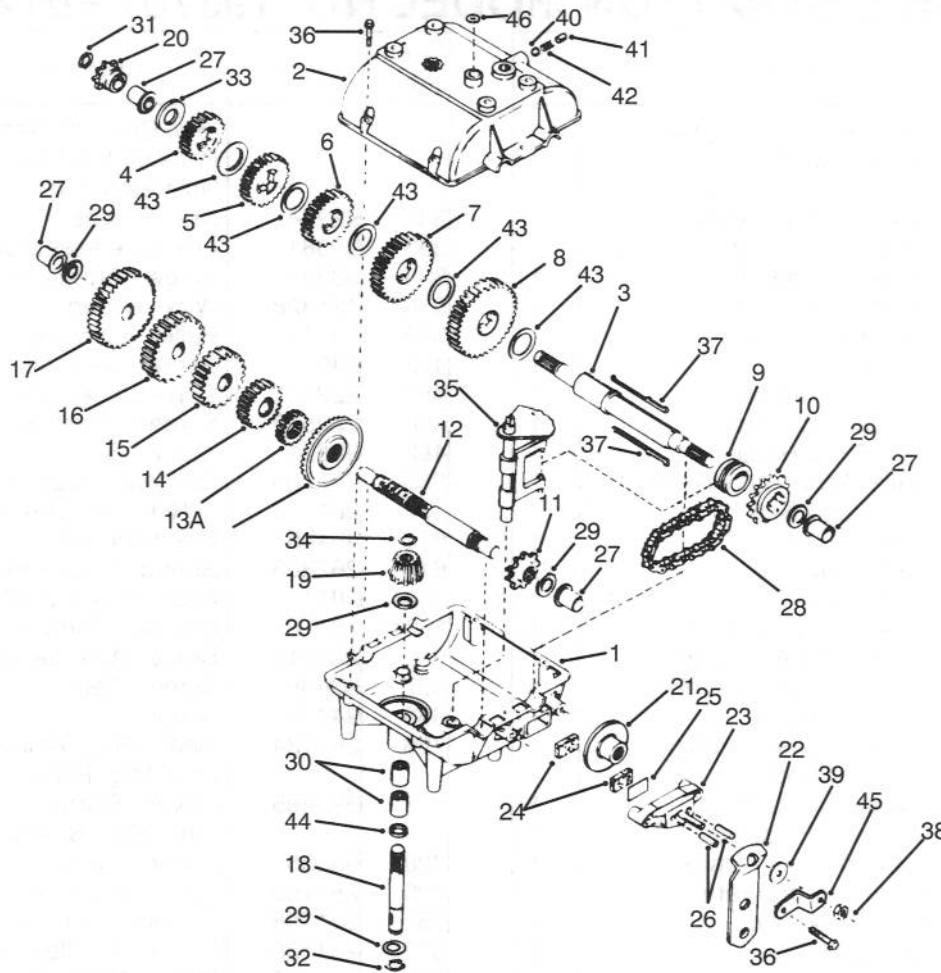

C-0441

TRANSMISSION PEERLESS MODEL 700-025

Ref. No.	Part No.	Description	No. Used
1	770061	Case - Transmission	1
2	772083	Cover - Transmission	1
3	776217	Shaft - Output	1
4	778121A	Gear - Spur (20 Teeth)	1
5	778122A	Gear - Spur (22 Teeth)	1
6	778123A	Gear - Spur (25 Teeth)	1
7	778124A	Gear - Spur (30 Teeth)	1
8	778125	Gear - Spur (35 Teeth)	1
9	784266	Collar - Shift	1
10	786083	Sprocket (18 Teeth)	1
11	786082	Sprocket (9 Teeth)	1
12	776134	Shaft - Counter	1
13	788137A	Gear - Bevel (42 Teeth)	1
13A	778136	Gear - Spur (15 Teeth)	1
14	778126A	Gear - Spur (20 Teeth)	1
15	778127A	Gear - Spur (25 Teeth)	1
16	778128A	Gear - Spur (28 Teeth)	1
17	778129A	Gear - Spur (30 Teeth)	1
18	776135	Shaft - Input	1
19	778113A	Bevel - Pinion, Input	1
20	786047	Sprocket (8 Teeth)	1
21	790003	Disk - Brake	1
22	790008A	Lever - Brake	1
23	790025	Holder - Pad, Brake	1

Ref. No.	Part No.	Description	No. Used
24	790006	Pad - Brake	2
25	790007	Plate - Pad, Brake	1
26	786026	Pin - Dowel	2
27	780105A	Bushing - Flange	4
28	786081	Chain - Roller (No. 41 Chain, 24 Links)	1
29	780072	Washer - Thrust	5
30	780086	Bearing - Needle	2
31	792072	Ring - Retaining	1
32	792035	Ring - Retaining	1
33	780109	Washer	1
34	788040	Ring - Retaining	1
35	784267	Assy. Rod & Fork - Shift	1
36	792073	Screw - Thread Forming	8
37	792089A	Key	2
38	792075	Nut - Lock	1
39	792076	Washer	1
40	792077	Ball - Steel	1
41	792078	Screw - Set	1
42	792079	Spring	1
43	780108	Washer - Thrust	5
44	792001	O-Ring	1
45	786086	Bracket - Lever, Brake	1
46	788069	Seal - Square Cut	1