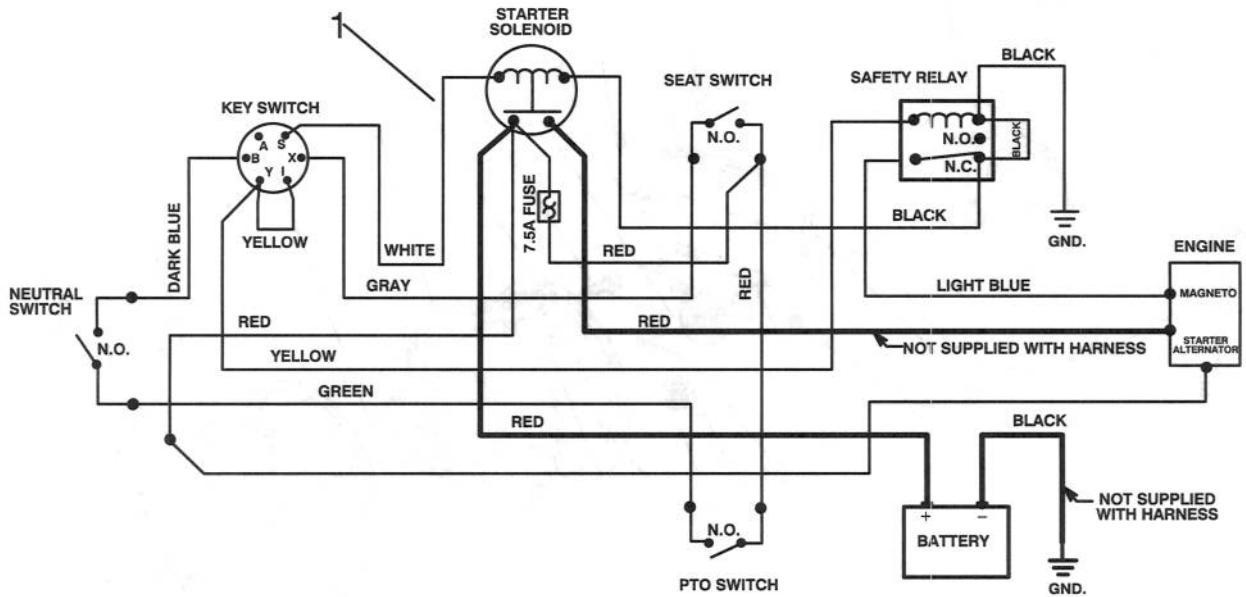

C-1578

ELECTRICAL SCHEMATIC

Ref. No.	Part No.	Description	No. Used	Ref. No.	Part No.	Description	No. Used
1	88-9870	Harness - Wire	1