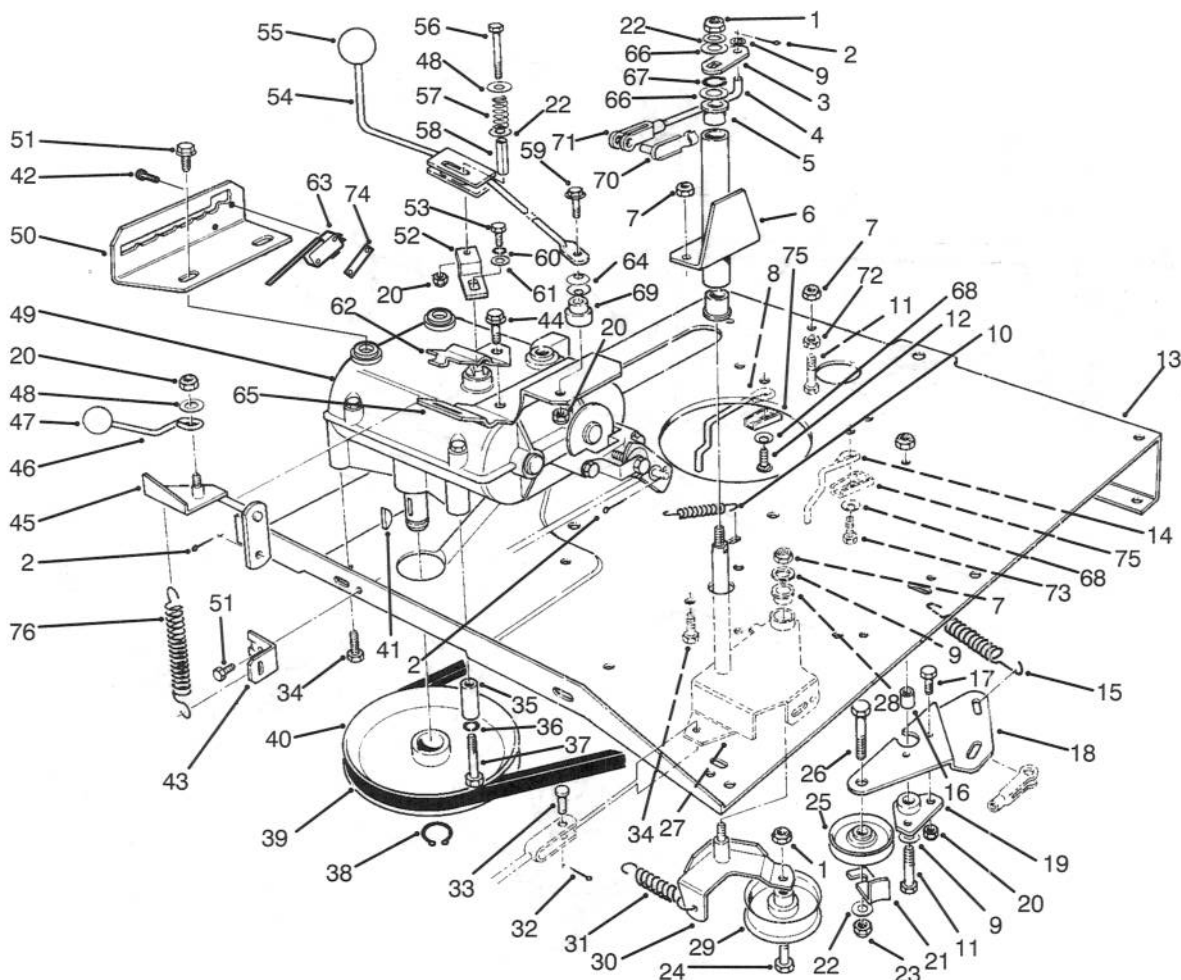

C-1506

TRANSMISSION & LINKAGE ASSEMBLY (CONTINUED)

Ref. No.	Part No.	Description	No. Used
47	233-22	Knob	1
48	3256-55	Washer - Fender	2
49	67-1400	Transmission	1
50	88-9810-03	Gate - Shift	1
51	32144-14	Screw - Wash. Hd., Tap.	4
52	56-7620	Lever - Shift	1
53	329-4	Screw - Cap Hex. Hd.	1
54	76-3940-03	Lever W.A. - Shift	1
55	233-48	Knob	1
56	321-15	Screw - Cap Hex. Hd.	1
57	56-7730	Spring	1
58	56-7740	Spacer	1
59	321-8	Screw - Cap Hex. Hd.	1
60	3253-3	Washer - Lock	1
61	3256-22	Washer - Flat	5

Ref. No.	Part No.	Description	No. Used
62	67-0670	Bracket - Engage, Deck	1
63	88-9930	Switch - Micro	1
64	3290-478	Washer - Belleville	2
65	67-0660	Bracket - Mount, Shifter	1
66	20-3220	Washer - Flat	2
67	32151-62	Ring - Retaining	1
68	3290-456	Washer - Belleville	2
69	76-3970	Spacer - Pivot	1
70	67-1530	Assembly - Pin, Clevis	1
71	282-27	Clevis	1
72	3218-2	Nut - Jam	1
73	32144-26	Screw - Thread Forming	1
74	3290-354	Nut - Double	1
75	76-3820	Anchor - Guide, Belt	2
76	76-4660	Spring	1