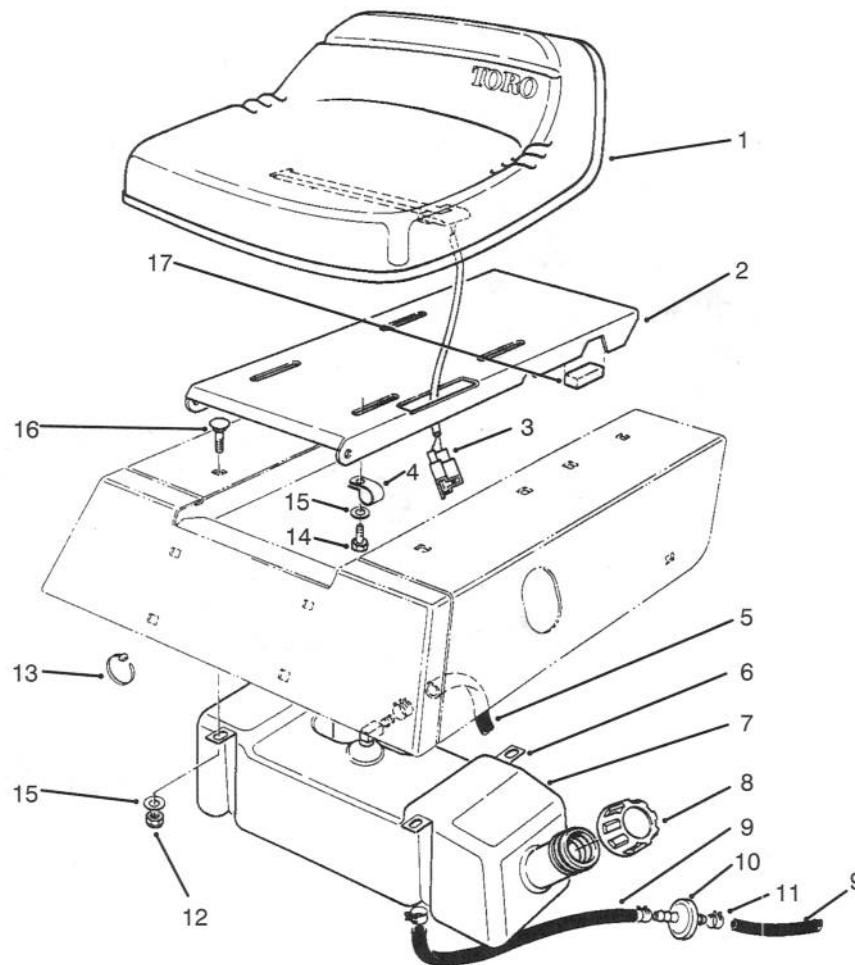

MODEL NO. 70060-4900001 & UP

PARTS CATALOG

**WHEEL HORSE®
8-25 RIDING MOWER**

C-0004

FRONT BODY ASSEMBLY

Ref. No.	Part No.	Description	No. Used
1	76-1620	Decal - Instruction	1
2	3296-29	Nut - Lock	5
3	44-7030	Tread - Foot Rest	2
4	32104-110	Screw - Cap Hex. Hd.	4
5	3290-347	Nut - U-Type	4
6	67-1590	Bracket - Brake Return	1
7	67-1430	Spring - Compression	1
8	26-9530	Washer - Pivot	1
9	67-1340	Rod - Brake, Transmission	1
10	67-1330-03	Lever - Brake, Bellcrank	1
11	67-1450	Spring - Extension	1
12	67-1350	Rod - Front, Brake	1

Ref. No.	Part No.	Description	No. Used
13	19-1970	Spring - Brake, Parking	1
14	67-1130-03	Pedal - Brake & Clutch	2
15	67-1070-01	Body W.A. - Front	1
16	3290-250	Pin - Hair, Cotter	2
17	65-2920	Pad - Pedal	2
18	19-1470	Bolt - Shoulder	1
19	19-1610-03	Lever - Brake, Parking	1
20	19-2200	Tip - Brake, Parking	1
21	92-7981	Decal - Toro	1
22	55-7101	Tower (Incl. Ref. #21)	1

C-0002A

SEAT & GAS TANK ASSEMBLY

Ref. No.	Part No.	Description	No. Used
1	66-6680	Seat	1
2	67-1241	Base - Seat	1
3	38-1420	Switch - Seat	1
4	18-2970	R-Clamp	1
5	47-2986	Hose - Gas	1
6	67-0950	Strap - Tank, Gas	2
7	80-4580	Tank - Gas	1
8	55-3576	Assembly - Cap, Gas	1
9	47-2964	Hose - Gas	2