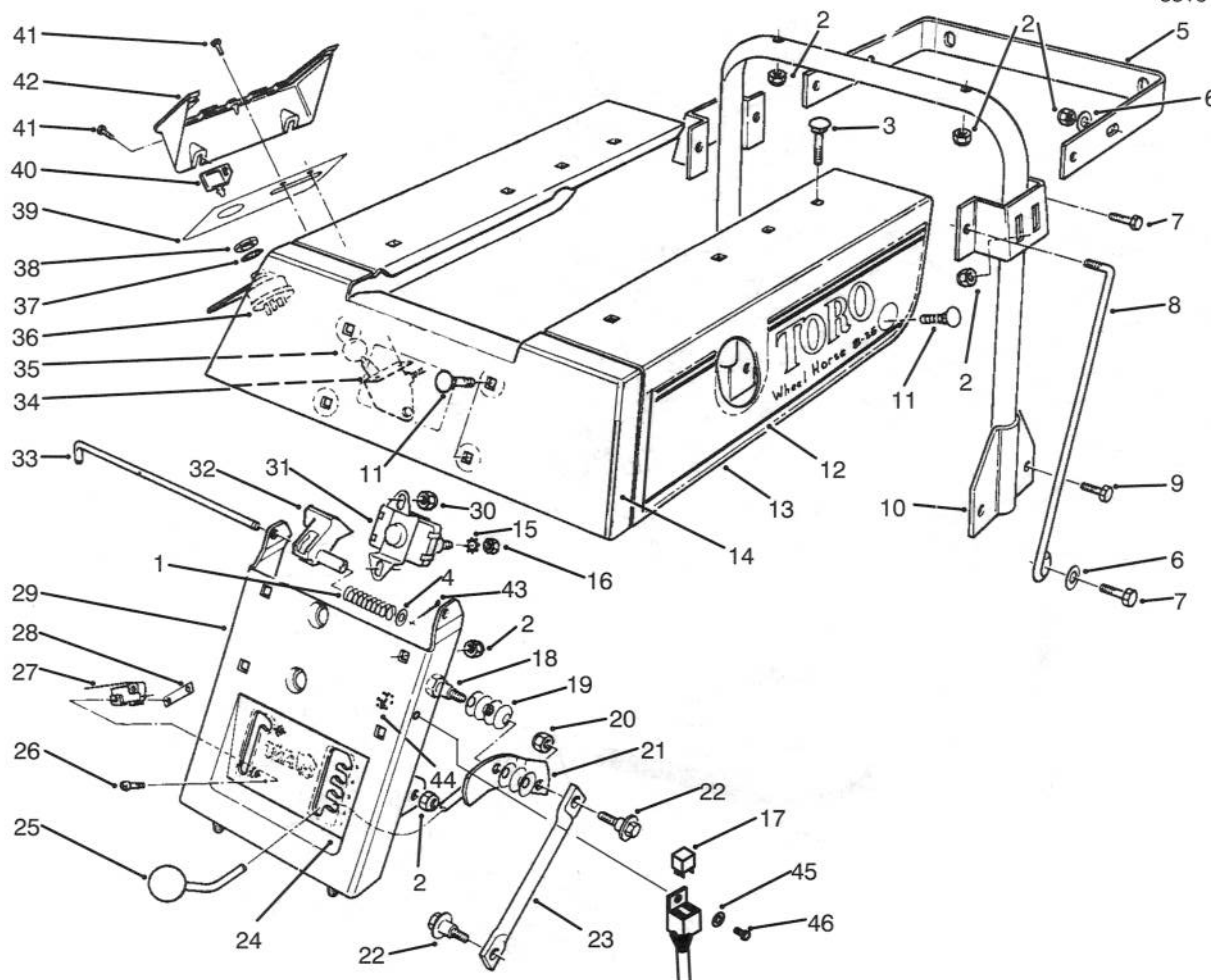

MODEL NO. 70060-4900001 & UP

PARTS CATALOG

**WHEEL HORSE®
8-25 RIDING MOWER**

C-0004

FRONT BODY ASSEMBLY

Ref. No.	Part No.	Description	No. Used
1	76-1620	Decal - Instruction	1
2	3296-29	Nut - Lock	5
3	44-7030	Tread - Foot Rest	2
4	32104-110	Screw - Cap Hex. Hd.	4
5	3290-347	Nut - U-Type	4
6	67-1590	Bracket - Brake Return	1
7	67-1430	Spring - Compression	1
8	26-9530	Washer - Pivot	1
9	67-1340	Rod - Brake, Transmission	1
10	67-1330-03	Lever - Brake, Bellcrank	1
11	67-1450	Spring - Extension	1
12	67-1350	Rod - Front, Brake	1

C-0002A

SEAT & GAS TANK ASSEMBLY

Ref. No.	Part No.	Description	No. Used
1	66-6680	Seat	1
2	67-1241	Base - Seat	1
3	38-1420	Switch - Seat	1
4	18-2970	R-Clamp	1
5	47-2986	Hose - Gas	1
6	67-0950	Strap - Tank, Gas	2
7	80-4580	Tank - Gas	1
8	55-3576	Assembly - Cap, Gas	1
9	47-2964	Hose - Gas	2

Ref. No.	Part No.	Description	No. Used
11	67-0880	Assembly - Tie Rod	2
12	67-0810-01	Spindle - L.H.	1
13	3256-26	Washer - Flat	1
14	3296-25	Nut - Lock	1
15	67-0800-01	Spindle - R.H.	1
16	110513	Bearing	4
17	232-27	Valve Stem w/Cap	2
18	3272-12	Pin - Cotter	2

*Not Illustrated

C-1506

TRANSMISSION & LINKAGE ASSEMBLY

Ref. No.	Part No.	Description	No. Used
1	3296-39	Nut - Lock	2
2	3272-6	Pin - Cotter	1
3	67-0690-03	Flat - Deck Engage	1
4	68-8370	Link - Deck Engage	1
5	256-90	Bushing	3
6	67-0540-03	Tube W.A. - Pivot (Incl. Ref. #5)	1
7	3296-29	Nut - Lock	8
8	67-0930	Guide R.H. - Belt, Engine	1
9	3256-23	Washer - Flat	3
10	26-6700	Spring - Return, Brake	1
11	322-6	Screw - Cap Hex. Hd.	1
12	3230-2	Bolt - Carriage	1
13	76-4090-01	Plate - Engine	1
14	67-0940	Guide L.H. - Belt, Engine	1
15	68-9950	Spring - Traction	1
16	67-0410	Spacer - Pivot	1
17	321-4	Screw - Cap Hex. Hd.	2
18	67-0420-03	Plate - Mount, Idler	1
19	67-0400	Mount - Pivot	1
20	3296-42	Nut - Lock	5
21	12-9020	Retainer - Belt	1
22	3256-24	Washer - Flat	3
23	3296-59	Nut - Lock	1