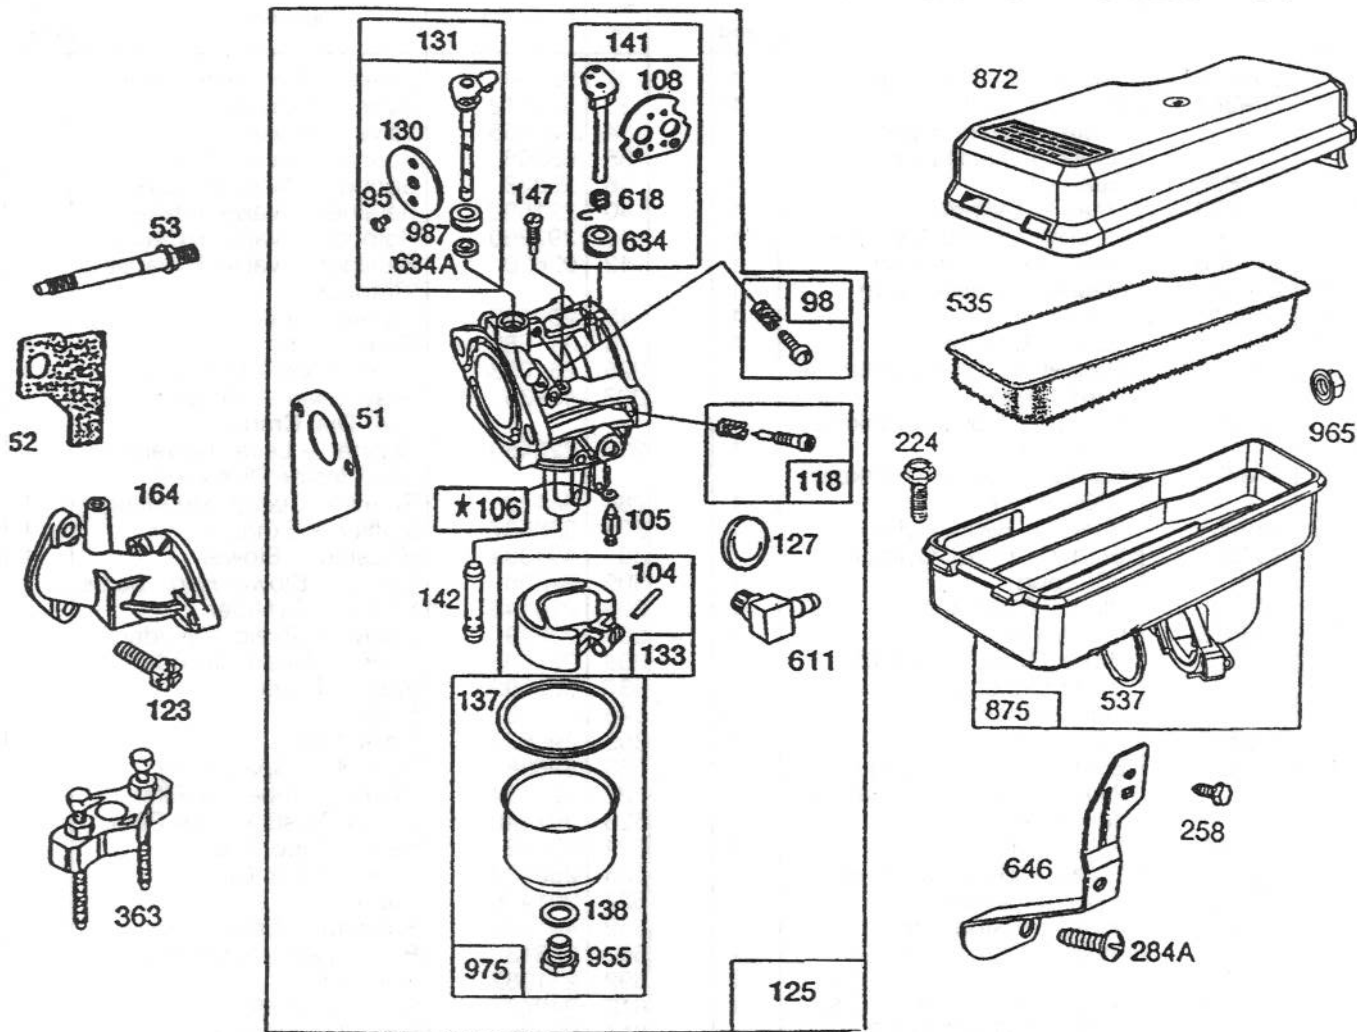

BRIGGS & STRATTON MODEL NO. 195707-0121-01

121 CARBURETOR OVERHAUL KIT

BRIGGS & STRATTON MODEL NO. 195707-0121-01

Ref. No.	Part No.	Description	No. Used	Ref. No.	Part No.	Description	No. Used
223	391983	Flywheel and Ring Gear Assy. - Magneto (Incl. Aluminum Ring Gear)	1			See Chart for Replacement Parts for Starting Motor on Illustrated Pages	1
*#51	272465	Gasket - Carburetor (Carb. to Elbow)	1	332	92284	Nut - Flywheel	1
‡52	270824	Gasket - Carb. Mtg.	1	333	398811	Armature Assembly	1
53	94637	Stud - Gasket Mtg.	1	334	93381	Screw - Armature Mtg. Sem	1
75	224061	Washer - Spring	1	356	494328	Wire - Ground	1
78	93805	Screw - Sem	1	363	19165	Puller - Flywheel	1
*95	94098	Screw - Throttle	1	423	94073	Screw - Sem	1
98	494382	Screw - Idle Speak	1	455	222561	Cup - Screen Mounting	1
*104	231789	Pin - Float Hinge	1	468	222562	Screen - Flush Rotating	1
*105	231790	Valve Assy. - Inlet Needle	1	482	93621	Screw - Sem	1
*106	281169	Inlet Valve Seat	1	535	272405	Element - Foam Air Cleaner	1
108	224540	Valve - Choke	1	537	281106	O-Ring - Air Cleaner	1
118	494383	Valve - Needle	1	611	494451	Fuel Inlet Tube	1
121	494880	Carburetor Overhaul Kit	1	618	262803	Spring - Choke Return	1
123	94616	Screw - Carburetor Mtg.	1	*634	281168	Seal - Choke Shaft	1
125	494894	Carburetor Assembly	1	*634A	281167	Washer - Throttle Shaft	1
*127		Plug - Welch (Kit Only)	1	646	224614	Brace - Air Cleaner	1
130	224668	Valve - Throttle	1	657	93496	Screw - Sem	1
131	494885	Shaft & Lever - Throttle	1	663	94419	Screw	1
133	494381	Float - Carburetor	1	726	392134	Gear - Ring (Aluminum) (Incl. Mtg. Parts)	1
*#137	281165	Gasket - Float Bowl	1	727	395405	Cover - Starter (Incl. Mtg. Screws)	1
*#138	281164	Washer - Float Bowl	1	728	93535	Screw - Sem	1
141	494380	Shaft & Lever - Choke	1	729	281159	Clip - Lead Wire	1
*142	494877	Nozzle - Carburetor	1	851	221798	Terminal - Ignition Cable	1
*147	231794	Screw - Nozzle	1	872	281108	Cover - Air Cleaner	1
164	213819	Carburetor Elbow	1	875	494745	Body - Air Cleaner	1
201	262769	Link - Governor	1	877	393814	Diode & Connector Assy.	1
209	260871	Spring - Governor	1	887	391529	Stator Assembly - Alternator (D.C.)	1
216	262768	Link - Choke	1	955	94642	Screw - Fuel Bowl	1
222	493896	Plate - Gov. Plate	1	965	94108	Nut - Lock	1
224	94513	Screw - Sem	1	975	494378	Bowl Assy. - Carburetor	1
232	262787	Spring - Governor Link	1	*987	281166	Seal - Throttle Shaft	1
258	94620	Screw - Hex. Tapping	1				
265	221535	Clamp - Casing	1				
284A	94326	Screw - Brace Mtg.	1				
309		Motor - Starting (12 Volt)	1				

*Included in Carburetor Overhaul Set - Part No. 494880.

#Included in Carburetor Gasket Set - Part No. 494385.

‡Included in Gasket Set - Part No. 299577.