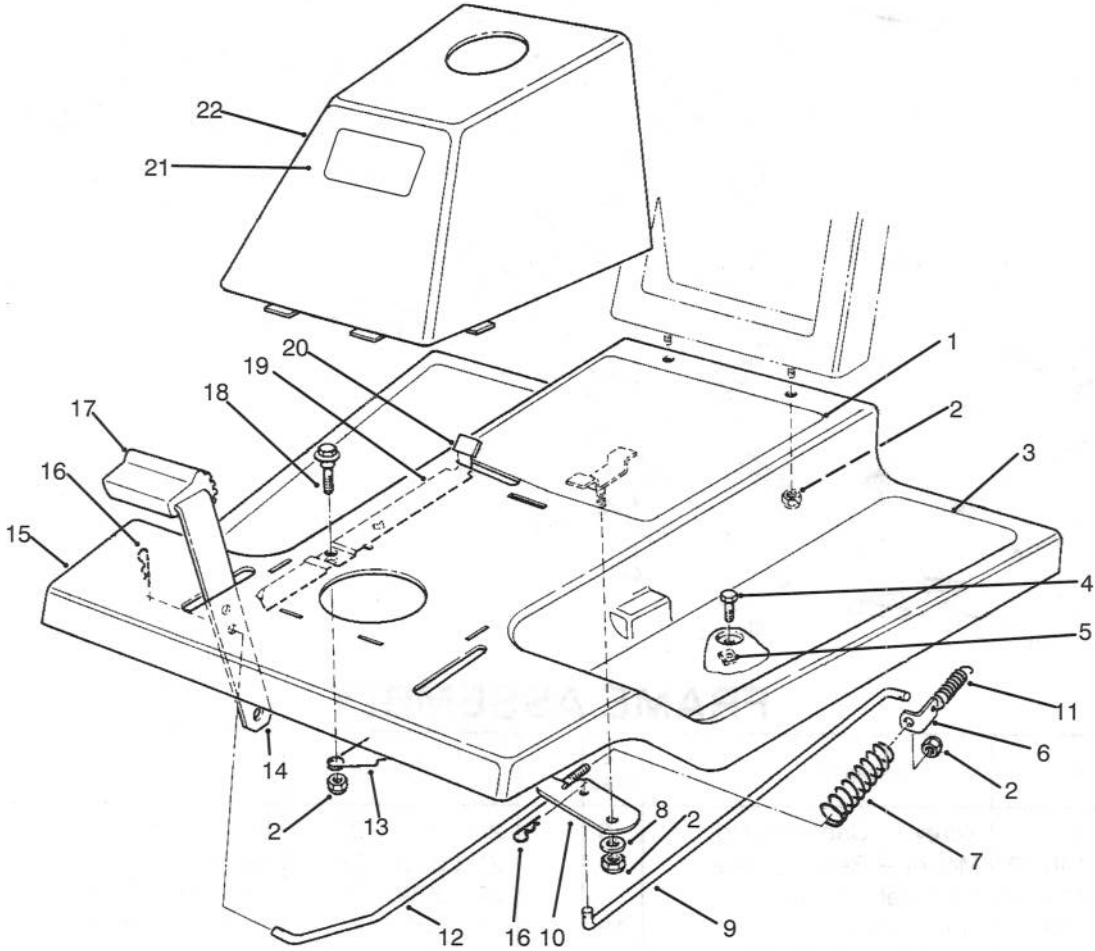

MODEL NO. 70060-4900001 & UP

PARTS CATALOG

**WHEEL HORSE®
8-25 RIDING MOWER**

C-0004

FRONT BODY ASSEMBLY

Ref. No.	Part No.	Description	No. Used
1	76-1620	Decal - Instruction	1
2	3296-29	Nut - Lock	5
3	44-7030	Tread - Foot Rest	2
4	32104-110	Screw - Cap Hex. Hd.	4
5	3290-347	Nut - U-Type	4
6	67-1590	Bracket - Brake Return	1
7	67-1430	Spring - Compression	1
8	26-9530	Washer - Pivot	1
9	67-1340	Rod - Brake, Transmission	1
10	67-1330-03	Lever - Brake, Bellcrank	1
11	67-1450	Spring - Extension	1
12	67-1350	Rod - Front, Brake	1

Ref. No.	Part No.	Description	No. Used
13	19-1970	Spring - Brake, Parking	1
14	67-1130-03	Pedal - Brake & Clutch	2
15	67-1070-01	Body W.A. - Front	1
16	3290-250	Pin - Hair, Cotter	2
17	65-2920	Pad - Pedal	2
18	19-1470	Bolt - Shoulder	1
19	19-1610-03	Lever - Brake, Parking	1
20	19-2200	Tip - Brake, Parking	1
21	92-7981	Decal - Toro	1
22	55-7101	Tower (Incl. Ref. #21)	1

C-0002A

SEAT & GAS TANK ASSEMBLY

Ref. No.	Part No.	Description	No. Used
1	66-6680	Seat	1
2	67-1241	Base - Seat	1
3	38-1420	Switch - Seat	1
4	18-2970	R-Clamp	1
5	47-2986	Hose - Gas	1
6	67-0950	Strap - Tank, Gas	2
7	80-4580	Tank - Gas	1
8	55-3576	Assembly - Cap, Gas	1
9	47-2964	Hose - Gas	2