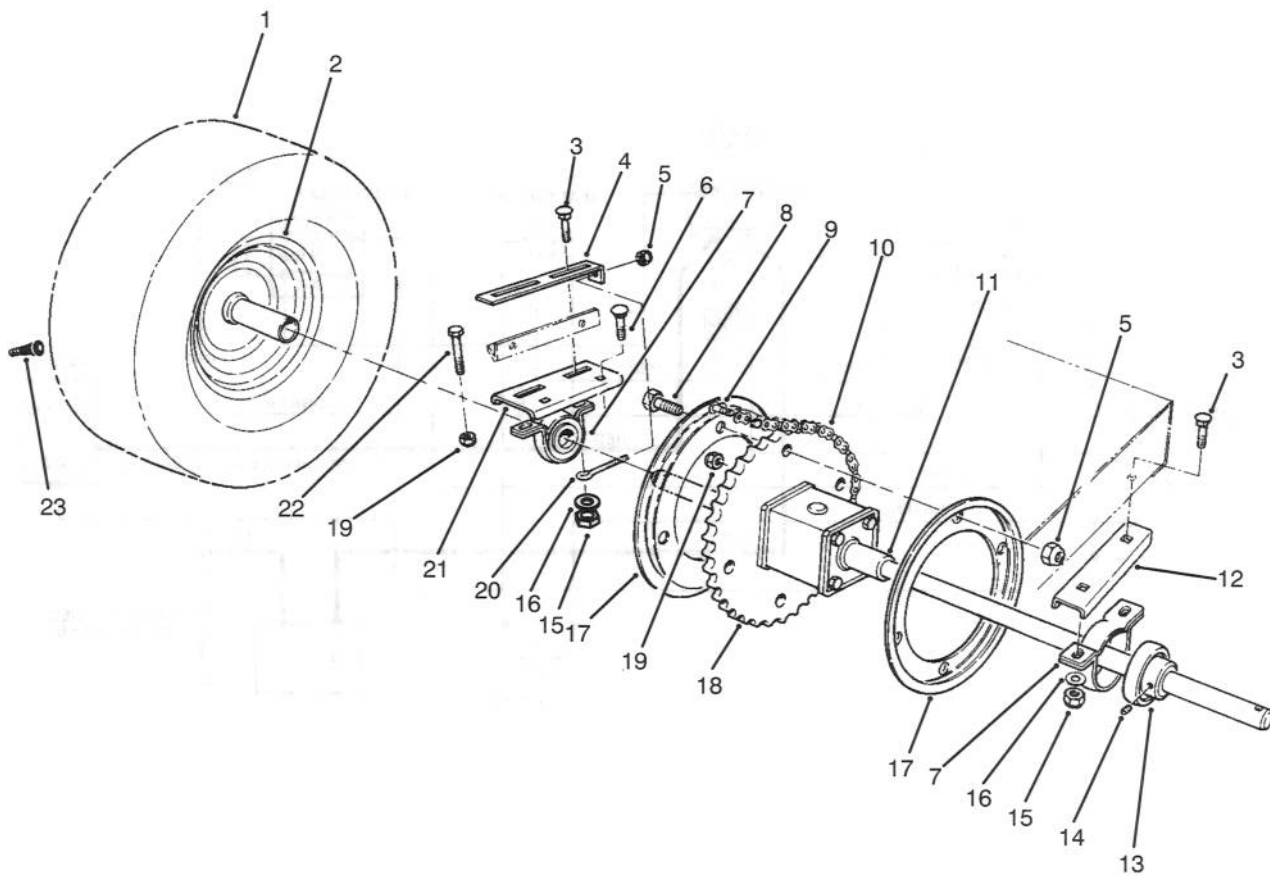

MODEL NO. 70060-4900001 & UP

PARTS CATALOG

**WHEEL HORSE®
8-25 RIDING MOWER**

C-0004

FRONT BODY ASSEMBLY

Ref. No.	Part No.	Description	No. Used
1	76-1620	Decal - Instruction	1
2	3296-29	Nut - Lock	5
3	44-7030	Tread - Foot Rest	2
4	32104-110	Screw - Cap Hex. Hd.	4
5	3290-347	Nut - U-Type	4
6	67-1590	Bracket - Brake Return	1
7	67-1430	Spring - Compression	1
8	26-9530	Washer - Pivot	1
9	67-1340	Rod - Brake, Transmission	1
10	67-1330-03	Lever - Brake, Bellcrank	1
11	67-1450	Spring - Extension	1
12	67-1350	Rod - Front, Brake	1

Ref. No.	Part No.	Description	No. Used
17	56-7870	Assembly - Wire Battery to Ground	2
18	32144-14	Screw - Self Tapping	2
19	322-7	Screw - Cap Hex. Hd.	3
20	67-0920	Guide - Belt	1
21	322-10	Screw - Cap Hex. Hd.	1
22	67-0962-01	Guard - Chain	1
23		Engine - 8 H.P. B & S	1
24	3296-29	Nut - Lock	5
28	3255-8	Washer - Lock	4
29	288-2	Cap - Pipe	1
30	289-34	Nipple - Pipe	1
31	2811-17	Elbow - Street	1
32	2812-1	Reducer	1
33	84-8470	Cap - Battery	6
*	88-4490	Reducer - Throttle	1

*Not Illustrated

C-1578

ELECTRICAL SCHEMATIC

Ref. No.	Part No.	Description	No. Used	Ref. No.	Part No.	Description	No. Used
1	88-9870	Harness - Wire	1				

C-0008A

REAR AXLE ASSEMBLY

Ref. No.	Part No.	Description	No. Used
1	231-115	Tire	2
2	44-9760	Rim	2
3	3231-4	Bolt - Carriage	2
4	61-9990	Plate - Adjusting	1
5	3296-42	Nut - Lock	5
6	3231-25	Bolt - Carriage	4
7	47-1480	Mount - Bearing	2
8	321-4	Screw - Cap Hex. Hd.	4
9	2710-11	Link - Connecting	1
10	67-0910	Chain (Incl. Ref. #9)	1
11	56-9960	Differential	1
12	66-6630-03	Support L.H.	1

Ref. No.	Part No.	Description	No. Used
13	47-1490	Bearing (Incl. Ref. #14)	2
14	3245-32	Screw - Set	4
15	3296-39	Nut - Lock	6
16	3256-24	Washer - Flat	4
17	76-1580-03	Guide - Chain	2
18	76-4010	Sprocket	1
19	3296-29	Nut - Lock	6
20	61-9980	Screw - Adjusting	1
21	66-6620-03	Support R.H.	1
22	46-2511	Bolt - Axle	2
23	232-27	Valve Stem w/Cap	2
*	11-0410	Kit - Tire Chains (Optional)	1