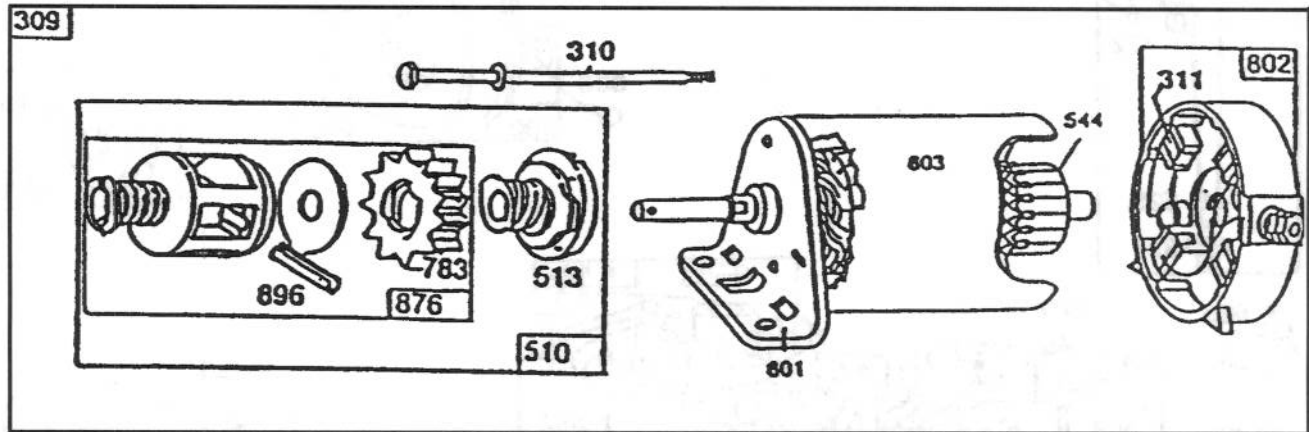

C-0784

STARTER – BRIGGS & STRATTON NO. 195707-0121-01

Ref. No.	Part No.	Description	No. Used
309	394805	Assembly – Motor & Drive	1
310	94003	Assembly – Thru Bolt	2
311	395538	Assembly – Brush	2
510	490421	Assembly – Drive (Incl. Ref. #513, 783, 876 & 896)	1
513	398003	Assembly – Clutch	1
544	390837	Assembly – Armature	1

Ref. No.	Part No.	Description	No. Used
783	280104	Gear	1
801	394856	Assembly – End Cap	1
802	395537	Assembly – Commutator, End Cap	1
803	398159	Assembly – Housing (3-21/32" Long)	1
876	490467	Kit – Retainer	1
896	94288	Pin – Roll	1