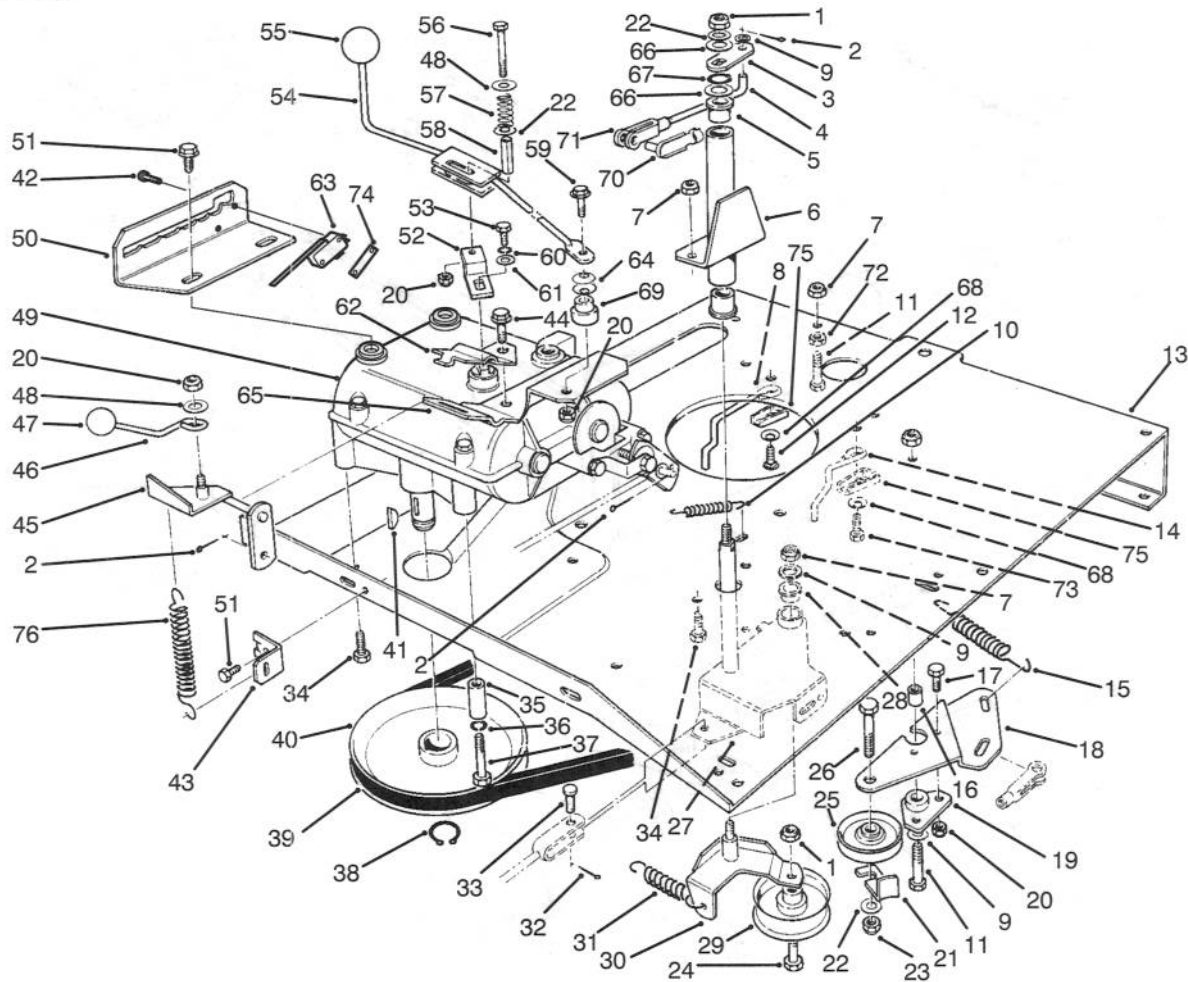

MODEL NO. 70060-4900001 & UP

PARTS CATALOG

**WHEEL HORSE®
8-25 RIDING MOWER**

C-0004

FRONT BODY ASSEMBLY

Ref. No.	Part No.	Description	No. Used
1	76-1620	Decal - Instruction	1
2	3296-29	Nut - Lock	5
3	44-7030	Tread - Foot Rest	2
4	32104-110	Screw - Cap Hex. Hd.	4
5	3290-347	Nut - U-Type	4
6	67-1590	Bracket - Brake Return	1
7	67-1430	Spring - Compression	1
8	26-9530	Washer - Pivot	1
9	67-1340	Rod - Brake, Transmission	1
10	67-1330-03	Lever - Brake, Bellcrank	1
11	67-1450	Spring - Extension	1
12	67-1350	Rod - Front, Brake	1

Ref. No.	Part No.	Description	No. Used
11	67-0880	Assembly - Tie Rod	2
12	67-0810-01	Spindle - L.H.	1
13	3256-26	Washer - Flat	1
14	3296-25	Nut - Lock	1
15	67-0800-01	Spindle - R.H.	1
16	110513	Bearing	4
17	232-27	Valve Stem w/Cap	2
18	3272-12	Pin - Cotter	2

*Not Illustrated

C-1506

TRANSMISSION & LINKAGE ASSEMBLY

Ref. No.	Part No.	Description	No. Used
1	3296-39	Nut - Lock	2
2	3272-6	Pin - Cotter	1
3	67-0690-03	Flat - Deck Engage	1
4	68-8370	Link - Deck Engage	1
5	256-90	Bushing	3
6	67-0540-03	Tube W.A. - Pivot (Incl. Ref. #5)	1
7	3296-29	Nut - Lock	8
8	67-0930	Guide R.H. - Belt, Engine	1
9	3256-23	Washer - Flat	3
10	26-6700	Spring - Return, Brake	1
11	322-6	Screw - Cap Hex. Hd.	1
12	3230-2	Bolt - Carriage	1
13	76-4090-01	Plate - Engine	1
14	67-0940	Guide L.H. - Belt, Engine	1
15	68-9950	Spring - Traction	1
16	67-0410	Spacer - Pivot	1
17	321-4	Screw - Cap Hex. Hd.	2
18	67-0420-03	Plate - Mount, Idler	1
19	67-0400	Mount - Pivot	1
20	3296-42	Nut - Lock	5
21	12-9020	Retainer - Belt	1
22	3256-24	Washer - Flat	3
23	3296-59	Nut - Lock	1