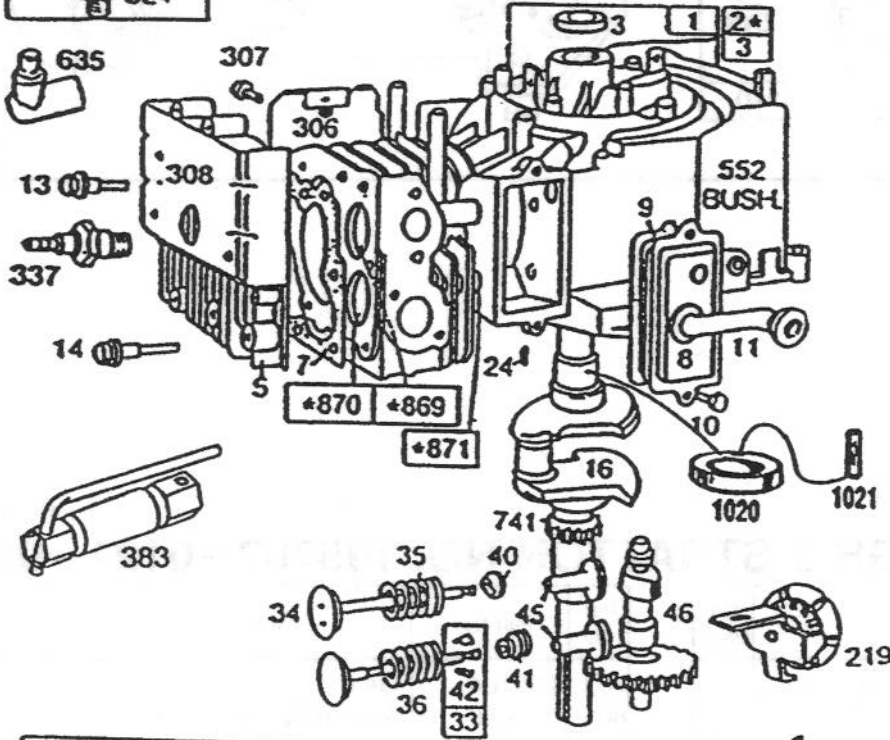

BRIGGS & STRATTON MODEL NO. 195707-0121-01

358 GASKET SET

* REQUIRES SPECIAL TOOLS TO INSTALL.
SEE REPAIR INSTRUCTION MANUAL.

Assemblies include all parts shown in frames.