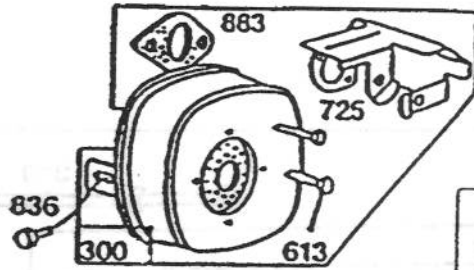

BRIGGS & STRATTON MODEL NO. 195707-0121-01

358 GASKET SET

* REQUIRES SPECIAL TOOLS TO INSTALL.
SEE REPAIR INSTRUCTION MANUAL.

Assemblies include all parts shown in frames.