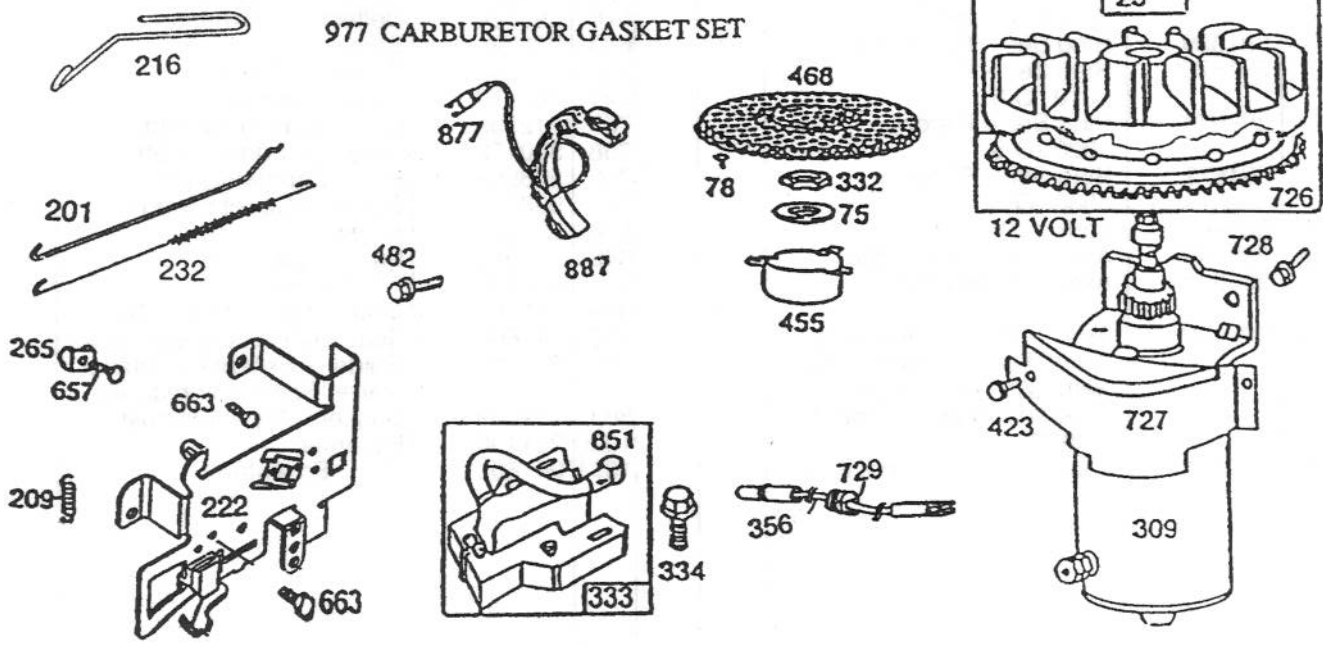

121 CARBURETOR OVERHAUL KIT

977 CARBURETOR GASKET SET

* REQUIRES SPECIAL TOOLS TO INSTALL.
SEE REPAIR INSTRUCTION MANUAL.

Assemblies include all parts shown in frames.