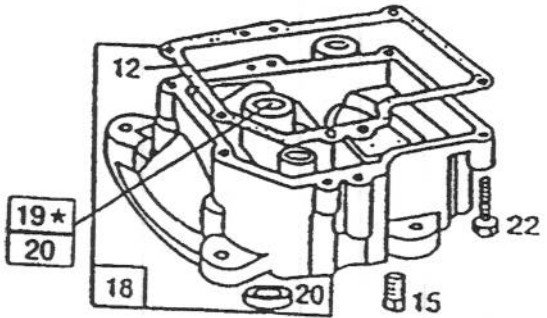

BRIGGS & STRATTON MODEL NO. 195707-0121-01

358 GASKET SET

* REQUIRES SPECIAL TOOLS TO INSTALL.
SEE REPAIR INSTRUCTION MANUAL.

Assemblies include all parts shown in frames.