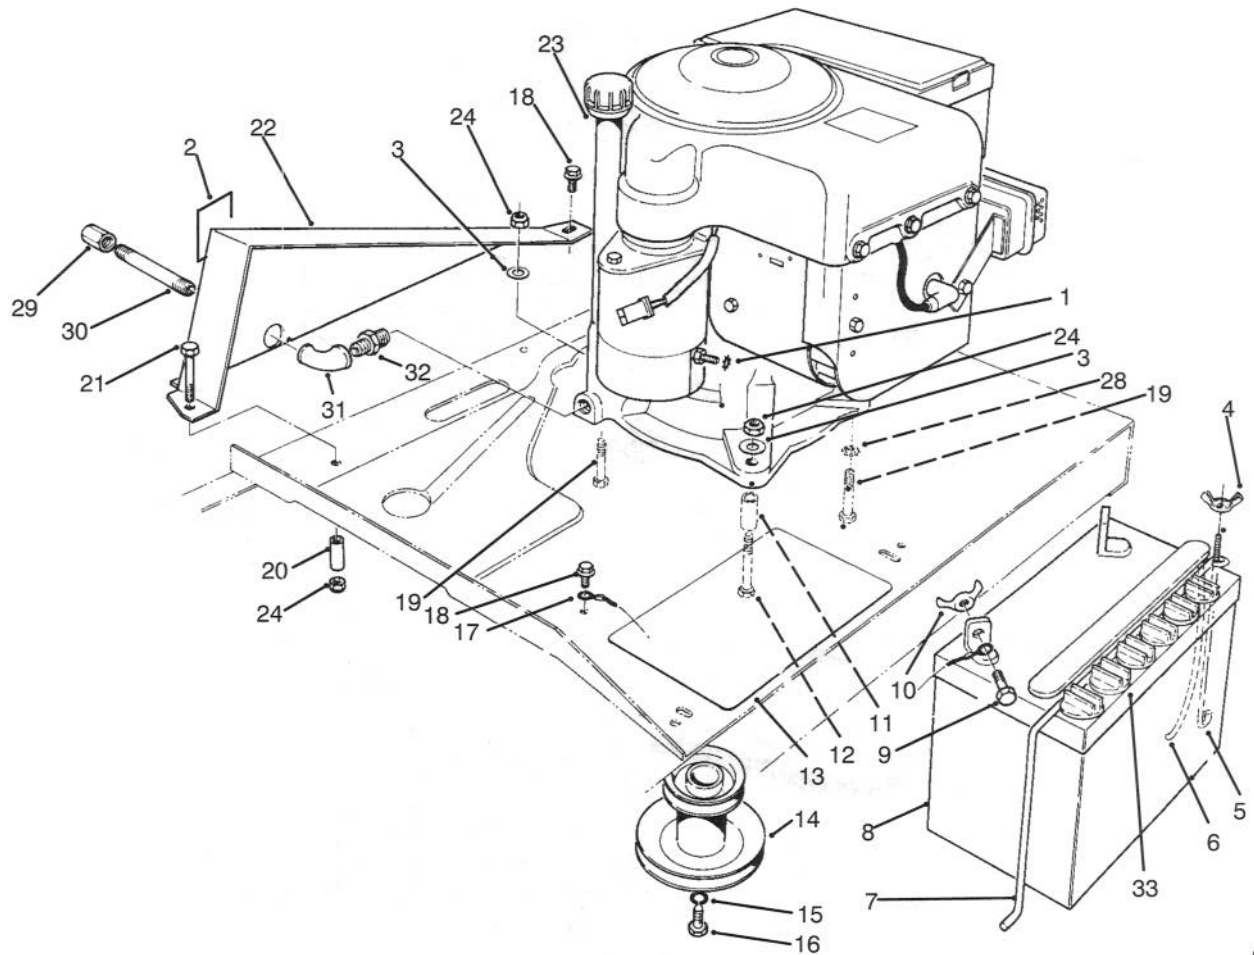

C-1525A

ENGINE ASSEMBLY

Ref. No.	Part No.	Description	No. Used
1	3255-7	Washer - Lock, Int. Tooth	1
2	114621	Decal - Noise	1
3	3256-23	Washer - Flat	4
4	32103-14	Nut - Wing	1
5	56-7720	Post - Hold Down, Battery	1
6	56-2540	Tube - Drain	1
7	56-7710	Hold Down - Battery	1
8	80-2600	Battery 12V	1
9	321-4	Screw - Cap Hex. Hd.	2
10	32103-22	Nut - Wing	2
11	80-4560	Spacer	1
12	322-12	Screw - Cap Hex. Hd.	1
13	62-4300	Pad - Anti-Skid	1
14	83-4840	Pulley - Engine	1
15	3256-25	Washer - Flat	1
16	62-3760	Screw - Cap Hex. Hd.	1

Ref. No.	Part No.	Description	No. Used
17	56-7870	Assembly - Wire Battery to Ground	2
18	32144-14	Screw - Self Tapping	2
19	322-7	Screw - Cap Hex. Hd.	3
20	67-0920	Guide - Belt	1
21	322-10	Screw - Cap Hex. Hd.	1
22	67-0962-01	Guard - Chain	1
23		Engine - 8 H.P. B & S	1
24	3296-29	Nut - Lock	5
28	3255-8	Washer - Lock	4
29	288-2	Cap - Pipe	1
30	289-34	Nipple - Pipe	1
31	2811-17	Elbow - Street	1
32	2812-1	Reducer	1
33	84-8470	Cap - Battery	6
*	88-4490	Reducer - Throttle	1

*Not Illustrated