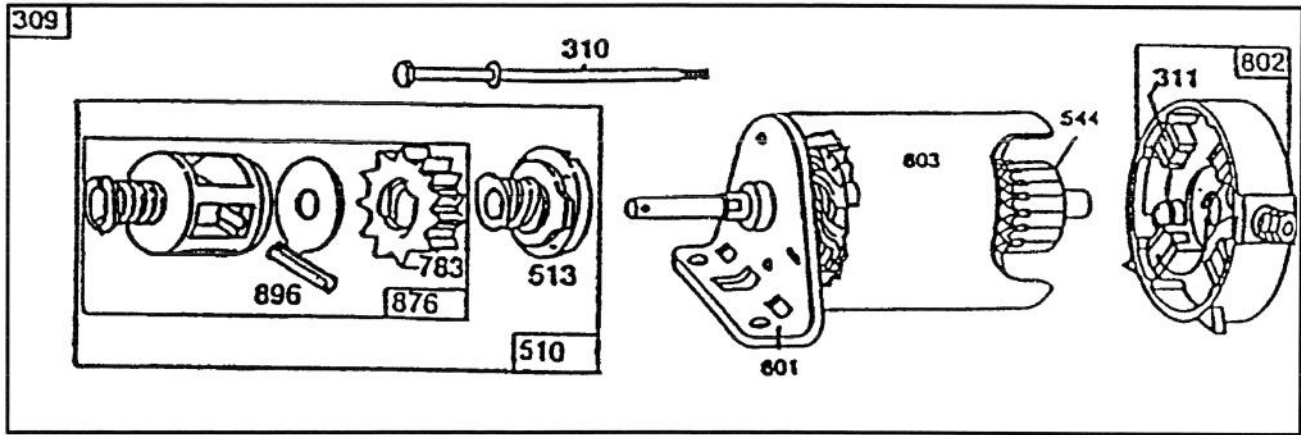

C-0784

STARTER – BRIGGS & STRATTON NO. 195707-0121-01

Ref. No.	Part No.	Description	No. Used
309	394805	Assembly – Motor & Drive	1
310	94003	Assembly – Thru Bolt	2
311	395538	Assembly – Brush	2
510	490421	Assembly – Drive (Incl. Ref. #513, 783, 876 & 896)	1
513	398003	Assembly – Clutch	1
544	390837	Assembly – Armature	1
783	280104	Gear	1

Ref. No.	Part No.	Description	No. Used
801	394856	Assembly – End Cap	1
802	395537	Assembly – Commutator, End Cap	1
803	398159	Assembly – Housing (3-21/32" Long)	1
876	490467	Kit – Retainer	1
896	94288	Pin – Roll	1