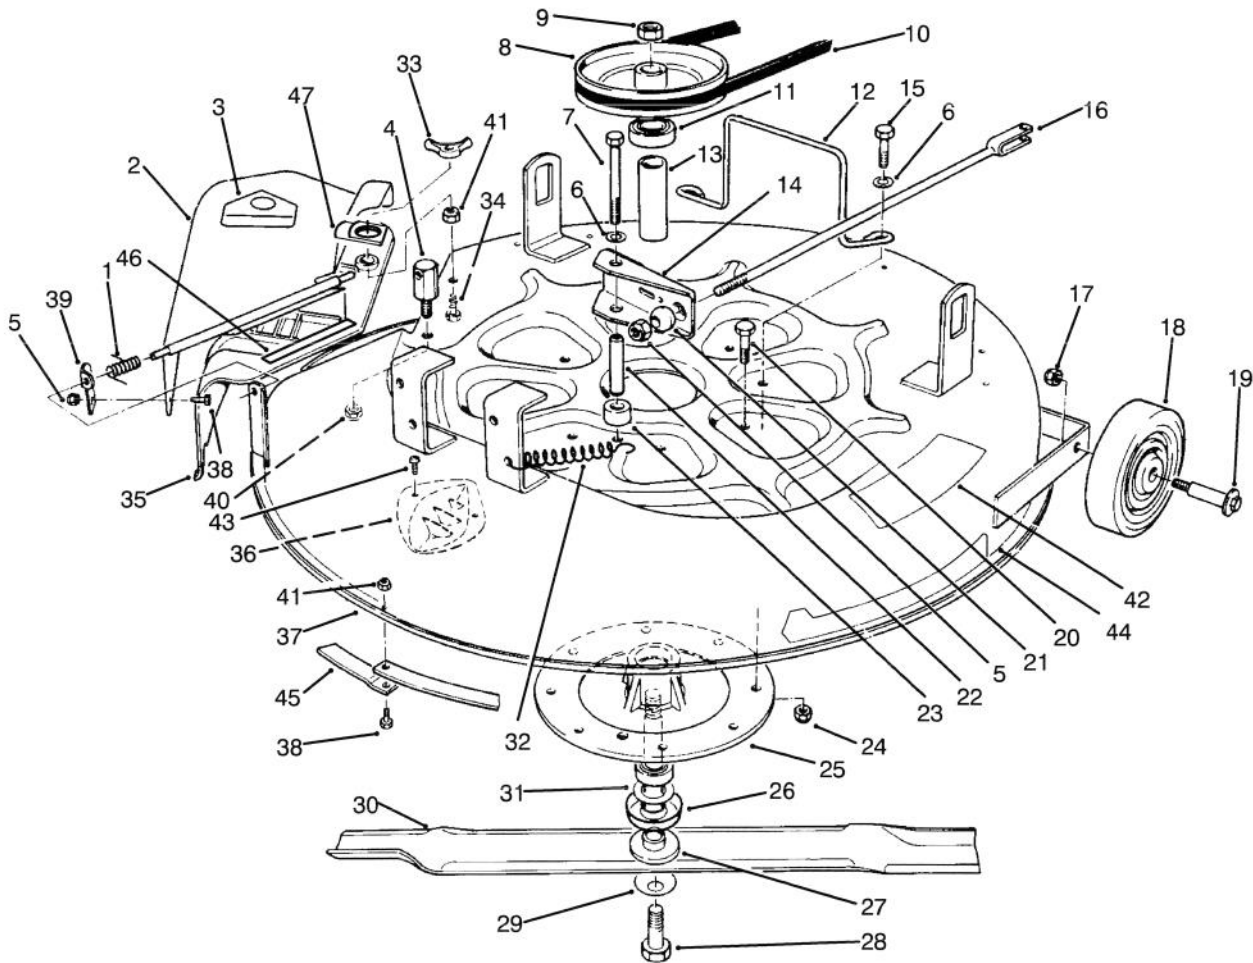

C-1943

CUTTING UNIT ASSEMBLY

Ref. No.	Part No.	Description	No. Used	Ref. No.	Part No.	Description	No. Used
1	28-8010	Spring	1	25	67-0970	Hub - Spindle	1
2	67-1151	Deflector (Incl. Ref. #3)	1	26	80-4360	Shield - Bearing	1
3	54-9220	Decal - Danger	1	27	80-4340	Shaft - Spindle	1
4	67-0140	Post - Pivot	1	28	26-0671	Bolt - Blade	1
5	3296-8	Nut - Lock	2	29	3290-465	Washer - Belleville	1
6	3256-23	Washer - Lock	3	30	80-4530	Blade	1
7	322-22	Screw - Cap Hex. Hd.	1	31	80-4380	Spacer - Spindle	1
8	80-4460	Pulley - Deck	1	32	67-1440	Spring - Brake	1
9	3219-6	Nut - Hex.	1	33	32109-14	Nut - Wing	1
10	67-1390	V-Belt	1	34	3234-21	Screw - Cap Hex. Hd.	1
11	38-7820	Bearing - Ball	2	35	80-4450	Cover - Recycler	1
12	80-4520	Guide - Belt	1	36	80-4510	Kicker	4
13	62-3660	Spacer - Bearing	1	37	16-2199	Deck (Incl. Ref. #42)	1
14	67-1370	Assy. - Brake, Deck	1	38	321-4	Screw - Cap Hex. Hd.	9
15	322-6	Screw - Cap Hex. Hd.	2	39	67-1600-01	Bracket - Deflector	1
16	67-0570	Rod W.A. - Brake, Deck	1	40	3296-59	Nut - Lock	1
17	3296-39	Nut - Lock	2	41	3296-42	Nut - Lock	9
18	61-9760	Wheel - Deck	2	42	76-4070	Decal - Danger	1
19	56-6590	Bolt - Wheel	2	43	32144-111	Screw - Special	8
20	322-3	Screw - Cap Hex. Hd.	6	44	92-9522	Decal - Recycler	1
21	67-0710	Ball - Swivel	1	45	80-4540-03	Ring - Deck, Recycler	4
22	67-0730	Post - Mount, Brake	1	46	68-3650	Decal - Warning	1
23	67-0740	Spacer - Brake, Deck	1	47	83-6610	Tab - Hold Down	1
24	3296-29	Nut - Lock	9