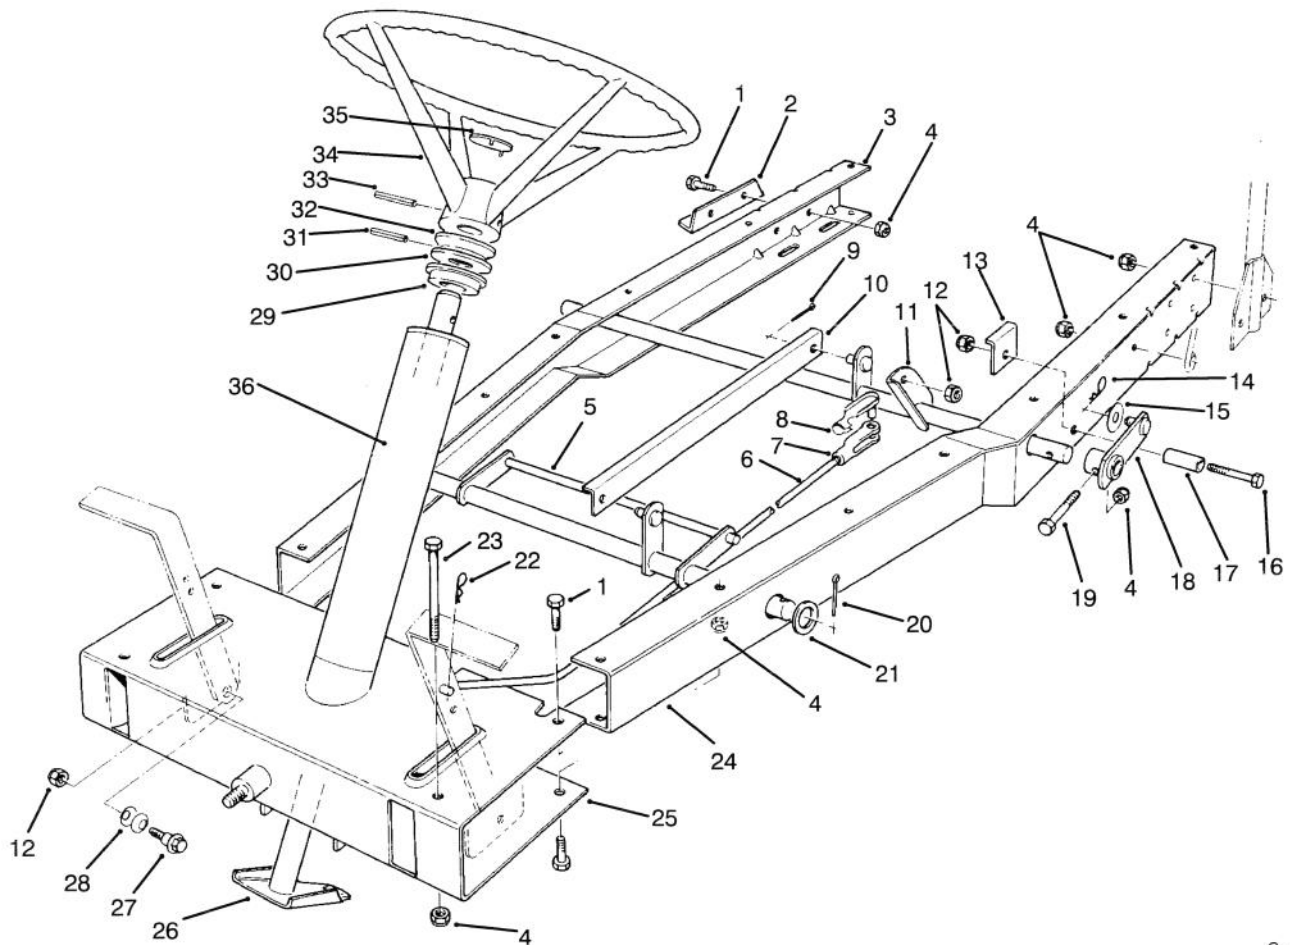

**TORO**<sup>®</sup>

MODEL NO. 70040-4900001 &amp; UP

**PARTS  
CATALOG****WHEEL HORSE<sup>®</sup>  
8-25 RECYCLER<sup>®</sup> RIDING MOWER**

C-1940

**FRONT BODY ASSEMBLY**

Ref. No.	Part No.	Description	No. Used
1	76-1620	Decal - Instruction	1
2	3296-29	Nut - Lock	5
3	44-7030	Tread - Foot Rest	2
4	32104-110	Screw - Cap Hex. Hd.	4
5	3290-347	Nut - U-Type	4
6	67-1590	Bracket - Brake Return	1
7	67-1430	Spring - Compression	1
8	26-9530	Washer - Pivot	1
9	67-1340	Rod - Brake, Transmission	1
10	67-1330-03	Lever - Brake, Bellcrank	1
11	67-1450	Spring - Extension	1
12	67-1350	Rod - Front, Brake	1

Ref. No.	Part No.	Description	No. Used
13	19-1970	Spring - Brake, Parking	1
14	67-1130-03	Pedal - Brake & Clutch	2
15	67-1070-01	Body W.A. - Front	1
16	3290-250	Pin - Hair, Cotter	2
17	65-2920	Pad - Pedal	2
18	19-1470	Bolt - Shoulder	1
19	19-1610-03	Lever - Brake, Parking	1
20	19-2200	Tip - Brake, Parking	1
21	92-7981	Decal - Toro	1
22	55-7101	Tower (Incl. Ref. #21)	1