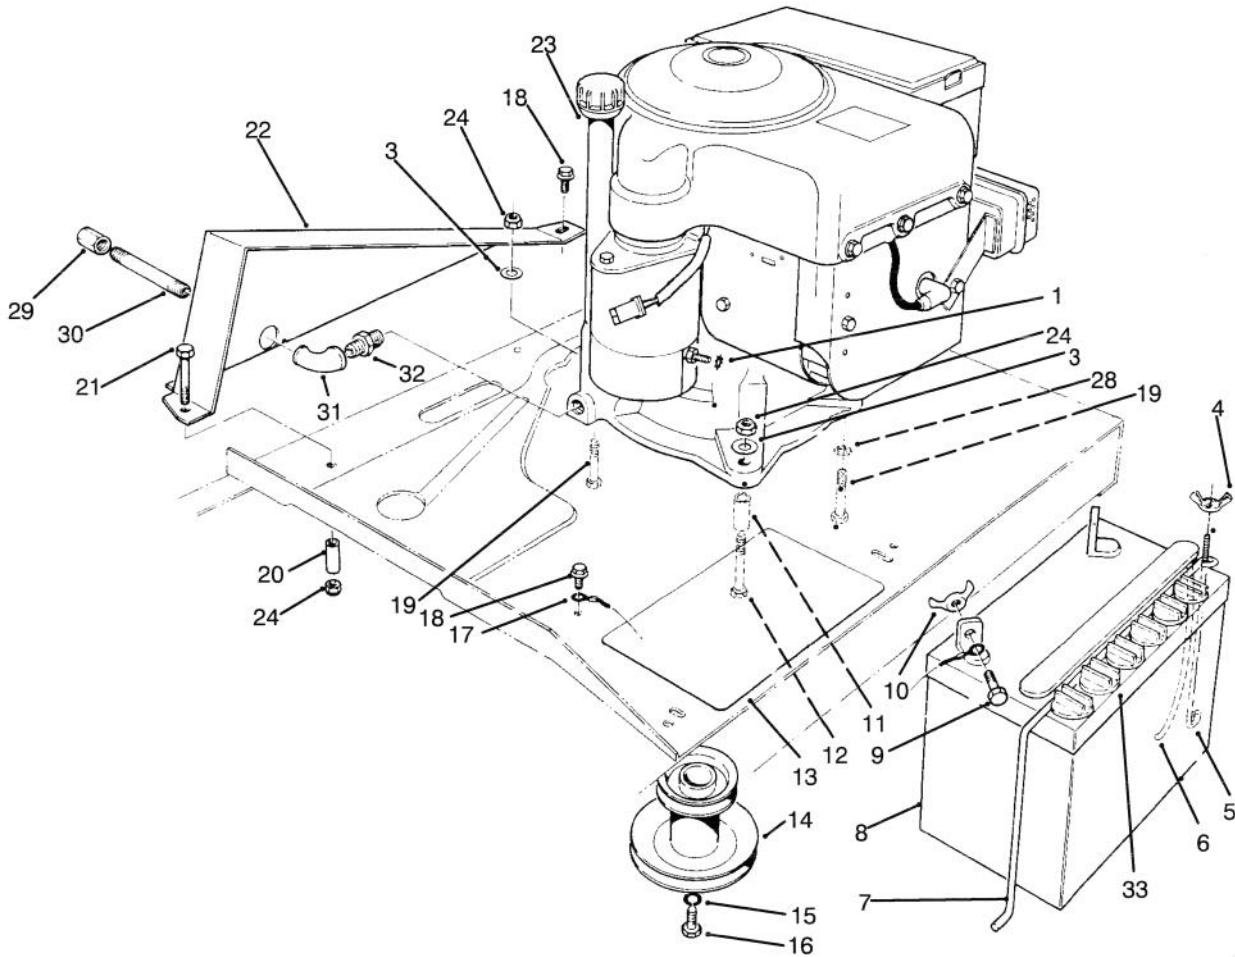

C-0006C

ENGINE ASSEMBLY

Ref. No.	Part No.	Description	No. Used
1	3255-7	Washer - Lock, Int. Tooth	1
3	3256-23	Washer - Flat	4
4	32103-14	Nut - Wing	1
5	56-7720	Post - Hold Down, Battery	1
6	56-2540	Tube - Drain	1
7	56-7710	Hold Down - Battery	1
8	80-2600	Battery 12V	1
9	321-4	Screw - Cap Hex. Hd.	2
10	32103-22	Nut - Wing	2
11	80-4560	Spacer	1
12	322-12	Screw - Cap Hex. Hd.	1
13	62-4300	Pad - Anti-Skid	1
14	83-4840	Pulley - Engine	1
15	3256-25	Washer - Flat	1
16	62-3760	Screw - Cap Hex. Hd.	1

Ref. No.	Part No.	Description	No. Used
17	56-7870	Assembly - Wire Battery to Ground	2
18	32144-14	Screw - Self Tapping	2
19	322-7	Screw - Cap Hex. Hd.	3
20	67-0920	Guide - Belt	1
21	322-10	Screw - Cap Hex. Hd.	1
22	67-0962-01	Guard - Chain	1
23		Engine - 8 H.P B & S	1
24	3296-29	Nut - Lock	5
28	3255-8	Washer - Lock	4
29	288-2	Cap - Pipe	1
30	289-34	Nipple - Pipe	1
31	2811-17	Elbow - Street	1
32	2812-1	Reducer	1
33	84-8470	Cap - Battery	6