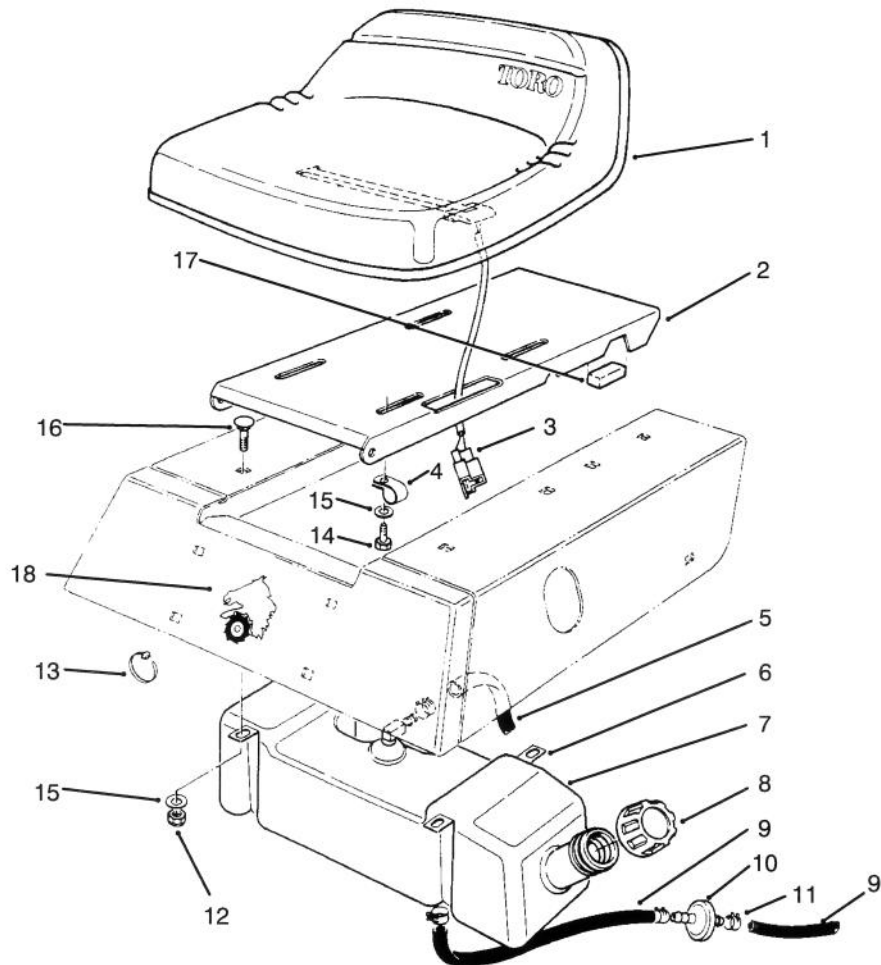

C-1941

SEAT & GAS TANK ASSEMBLY

Ref. No.	Part No.	Description	No. Used
1	66-6680	Seat	1
2	67-1241	Base - Seat	1
3	38-1420	Switch - Seat	1
4	18-2970	R-Clamp	1
5	47-2986	Hose - Gas	1
6	67-0950	Strap - Tank, Gas	2
7	80-4580	Tank - Gas	1
8	55-3576	Assembly - Cap, Gas	1
9	47-2964	Hose - Gas	2

Ref. No.	Part No.	Description	No. Used
10	56-6360	Filter	1
11	2412-98	Clamp - Hose	5
12	3296-29	Nut - Lock	4
13	3290-378	Tie - Cable	1
14	322-3	Screw - Cap Hex. Hd.	4
15	3256-23	Washer - Flat	8
16	3230-20	Bolt - Carriage	6
17	66-6920	Pad - Isolator	2
18	92-7978	Decal - Horsehead	1