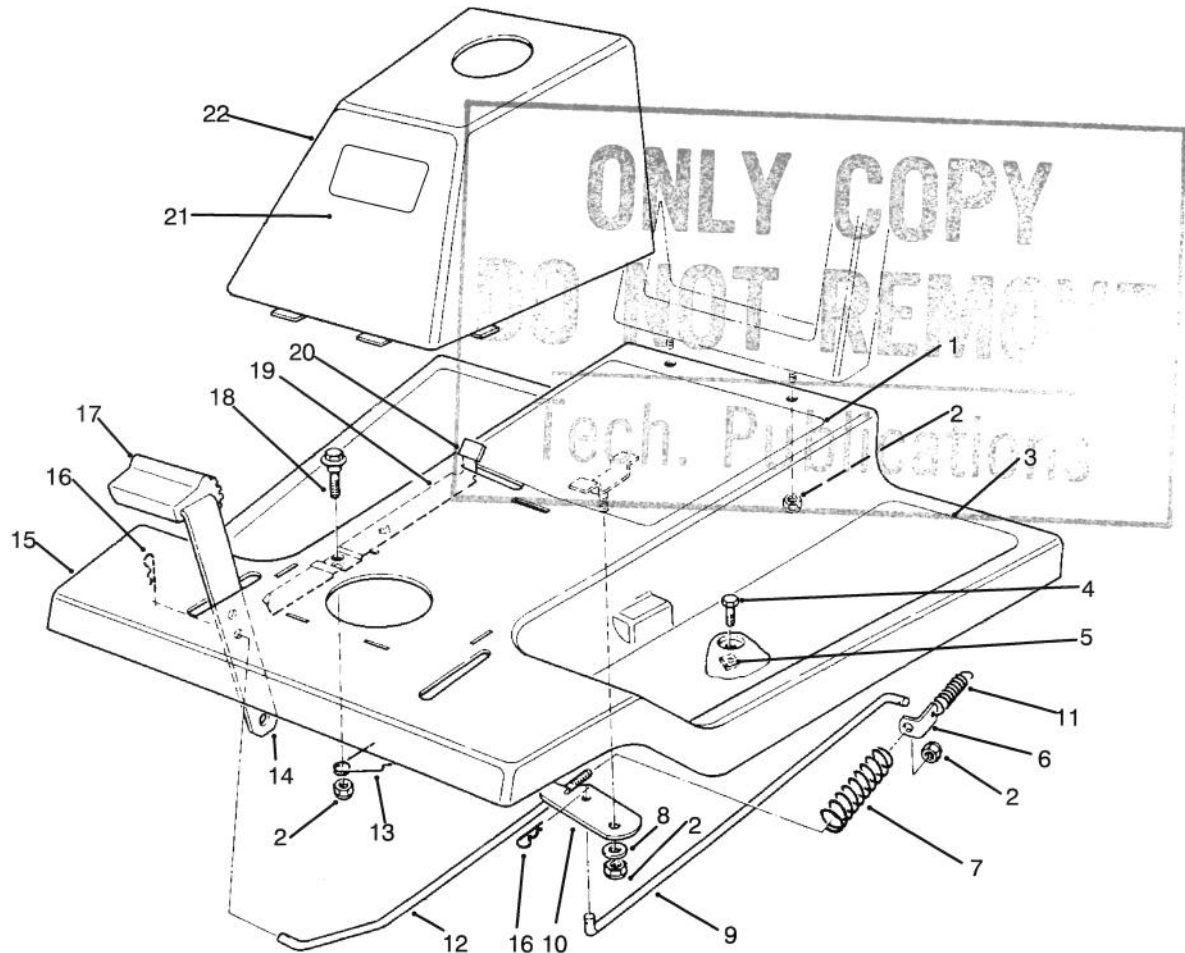

**TORO**<sup>®</sup>

MODEL NO. 70040-4900001 &amp; UP

**PARTS  
CATALOG****WHEEL HORSE<sup>®</sup>  
8-25 RECYCLER<sup>®</sup> RIDING MOWER**

C-1940

**FRONT BODY ASSEMBLY**

Ref. No.	Part No.	Description	No. Used
1	76-1620	Decal - Instruction	1
2	3296-29	Nut - Lock	5
3	44-7030	Tread - Foot Rest	2
4	32104-110	Screw - Cap Hex. Hd.	4
5	3290-347	Nut - U-Type	4
6	67-1590	Bracket - Brake Return	1
7	67-1430	Spring - Compression	1
8	26-9530	Washer - Pivot	1
9	67-1340	Rod - Brake, Transmission	1
10	67-1330-03	Lever - Brake, Bellcrank	1
11	67-1450	Spring - Extension	1
12	67-1350	Rod - Front, Brake	1

Ref. No.	Part No.	Description	No. Used
13	19-1970	Spring - Brake, Parking	1
14	67-1130-03	Pedal - Brake & Clutch	2
15	67-1070-01	Body W.A. - Front	1
16	3290-250	Pin - Hair, Cotter	2
17	65-2920	Pad - Pedal	2
18	19-1470	Bolt - Shoulder	1
19	19-1610-03	Lever - Brake, Parking	1
20	19-2200	Tip - Brake, Parking	1
21	92-7981	Decal - Toro	1
22	55-7101	Tower (Incl. Ref. #21)	1