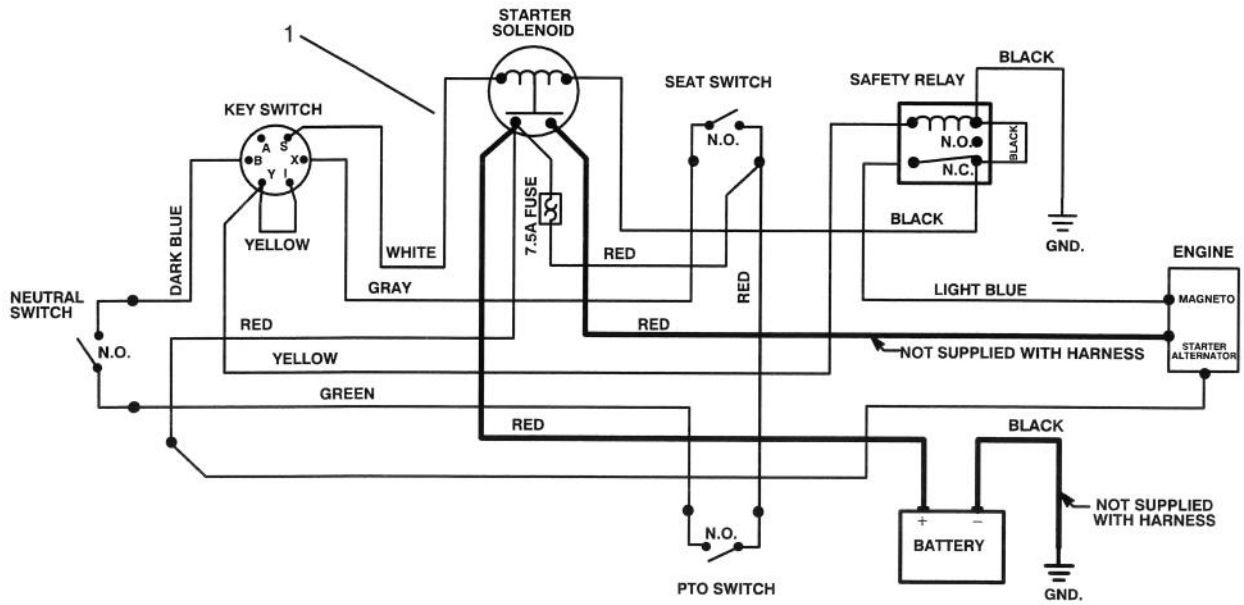

ELECTRICAL SCHEMATIC

C-1578

Ref. No.	Part No.	Description	No. Used
1	88-9870	Harness - Wire	1

Ref. No.	Part No.	Description	No. Used