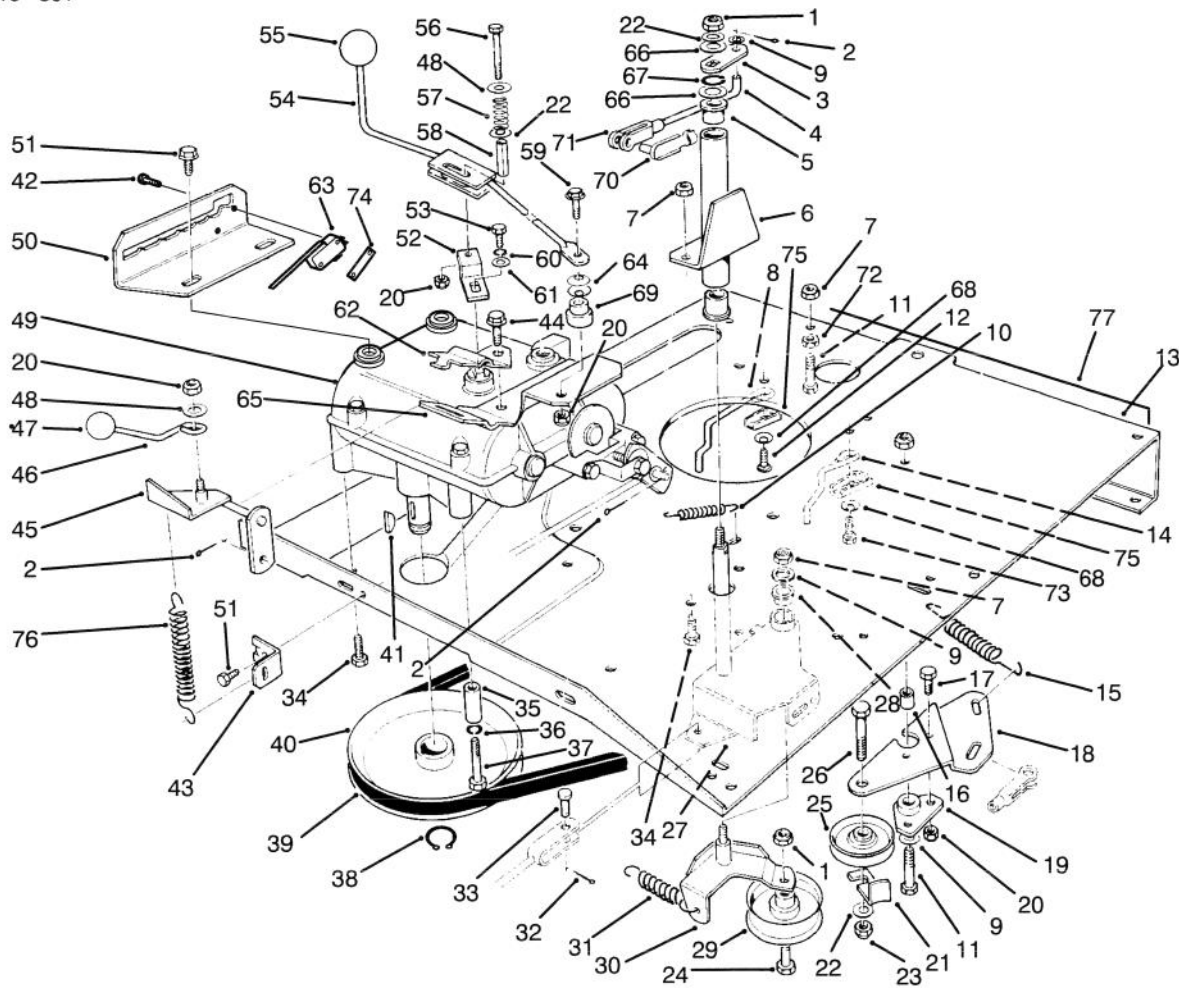

C-1506

TRANSMISSION & LINKAGE ASSEMBLY

Ref. No.	Part No.	Description	No. Used
1	3296-39	Nut - Lock	2
2	3272-6	Pin - Cotter	1
3	67-0690-03	Flat - Deck Engage	1
4	68-8370	Link - Deck Engage	1
5	256-90	Bushing	3
6	67-0540-03	Tube W.A. - Pivot (Incl. Ref. #5)	1
7	3296-29	Nut - Lock	8
8	67-0930	Guide R.H. - Belt, Engine	1
9	3256-23	Washer - Flat	3
10	26-6700	Spring - Return, Brake	1
11	322-6	Screw - Cap Hex. Hd.	1
12	3230-2	Bolt - Carriage	1
13	76-4090-01	Plate - Engine	1
14	67-0940	Guide L.H. - Belt, Engine	1
15	68-9950	Spring - Traction	1
16	67-0410	Spacer - Pivot	1
17	321-4	Screw - Cap Hex. Hd.	2
18	67-0420-03	Plate - Mount, Idler	1
19	67-0400	Mount - Pivot	1
20	3296-42	Nut - Lock	5
21	12-9020	Retainer - Belt	1
22	3256-24	Washer - Flat	3
23	3296-59	Nut - Lock	1

Ref. No.	Part No.	Description	No. Used
24	323-10	Screw - Cap Hex. Hd.	1
25	12-5820	Pulley - Idler, Traction	1
26	323-8	Screw - Cap Hex. Hd.	1
27	67-0360	Bracket - Arm, idler (Incl. Ref. #28)	1
28	256-155	Bushing	1
29	56-9870	Pulley - Idler, Deck	1
30	67-0330-03	Idler - Plate, Mount	1
31	67-9170	Spring	1
32	3274-4	Pin - Cotter	1
33	283-67	Pin - Clevis	1
34	322-3	Screw - Cap Hex. Hd.	5
35	67-0920	Guide - Belt	1
36	3253-4	Washer - Lock	1
37	322-10	Screw - Cap Hex. Hd.	1
38	32120-64	Ring - Retaining	1
39	67-0900	Belt - Traction	1
40	82-6450	Pulley - Transmission	1
41	3257-23	Key	1
42	147665	Screw - Tapping	2
43	67-0750	Bracket - Mount, Spring	1
44	32144-70	Screw - Hex. Hd. Tapping	1
45	67-0600-03	Lever W.A. - Deck Engage	1
46	67-0640	Handle - Deck Engage	1