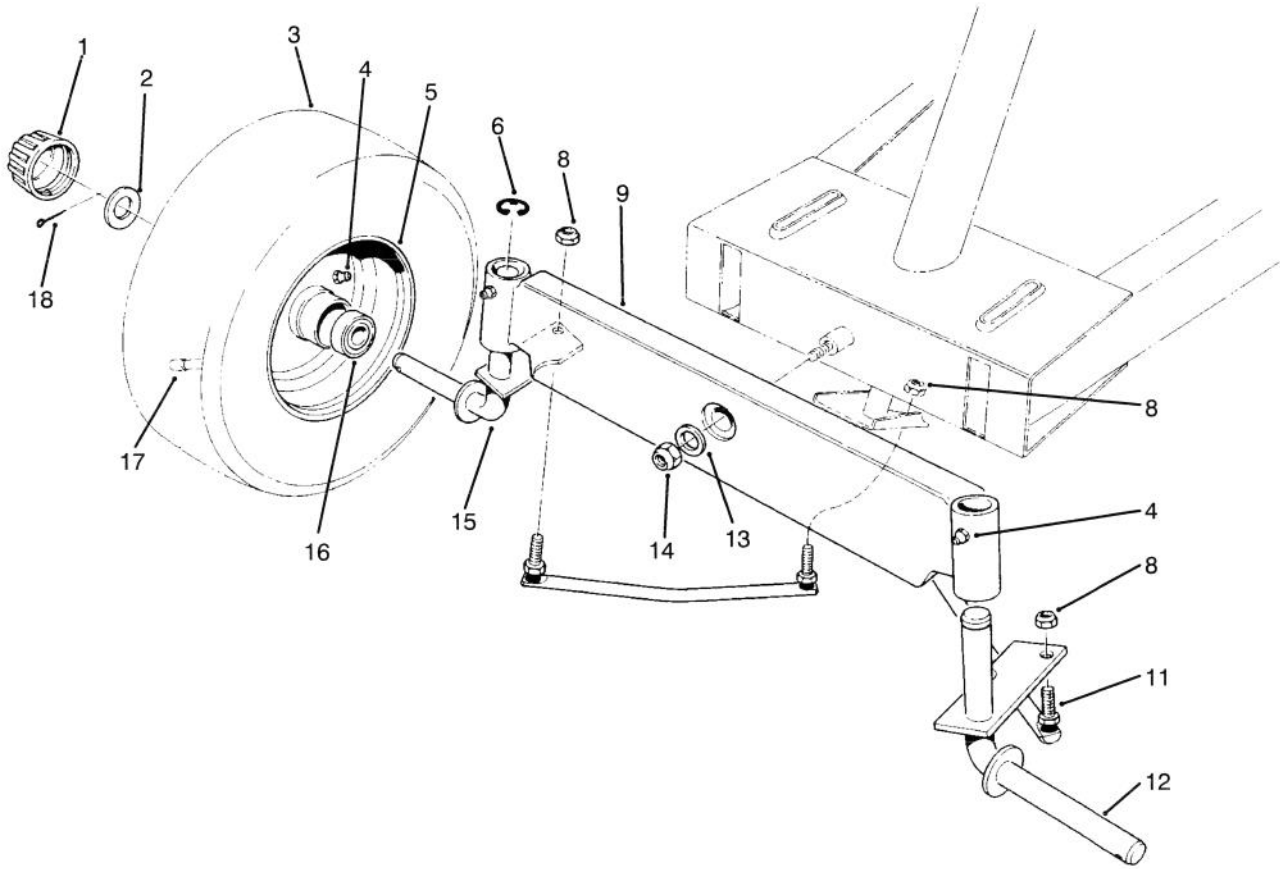

C-0003A

FRONT AXLE ASSEMBLY

Ref. No.	Part No.	Description	No. Used
1	61-9780	Cap - Hub	2
2	28-2480	Washer - Flat	2
3	231-116	Tire	2
4	302-5	Fitting - Grease	4
5	217-80	Rim	2
6	32151-48	Ring - Retaining	2
8	3296-4	Nut - Lock	4
9	67-0990	Axle - Front	1

Ref. No.	Part No.	Description	No. Used
11	67-0880	Assembly - Tie Rod	2
12	67-0810-01	Spindle - L.H.	1
13	3256-26	Washer - Flat	1
14	3296-25	Nut - Lock	1
15	67-0800-01	Spindle - R.H.	1
16	110513	Bearing	4
17	232-27	Valve Stem w/Cap	2
18	3272-12	Pin - Cotter	2