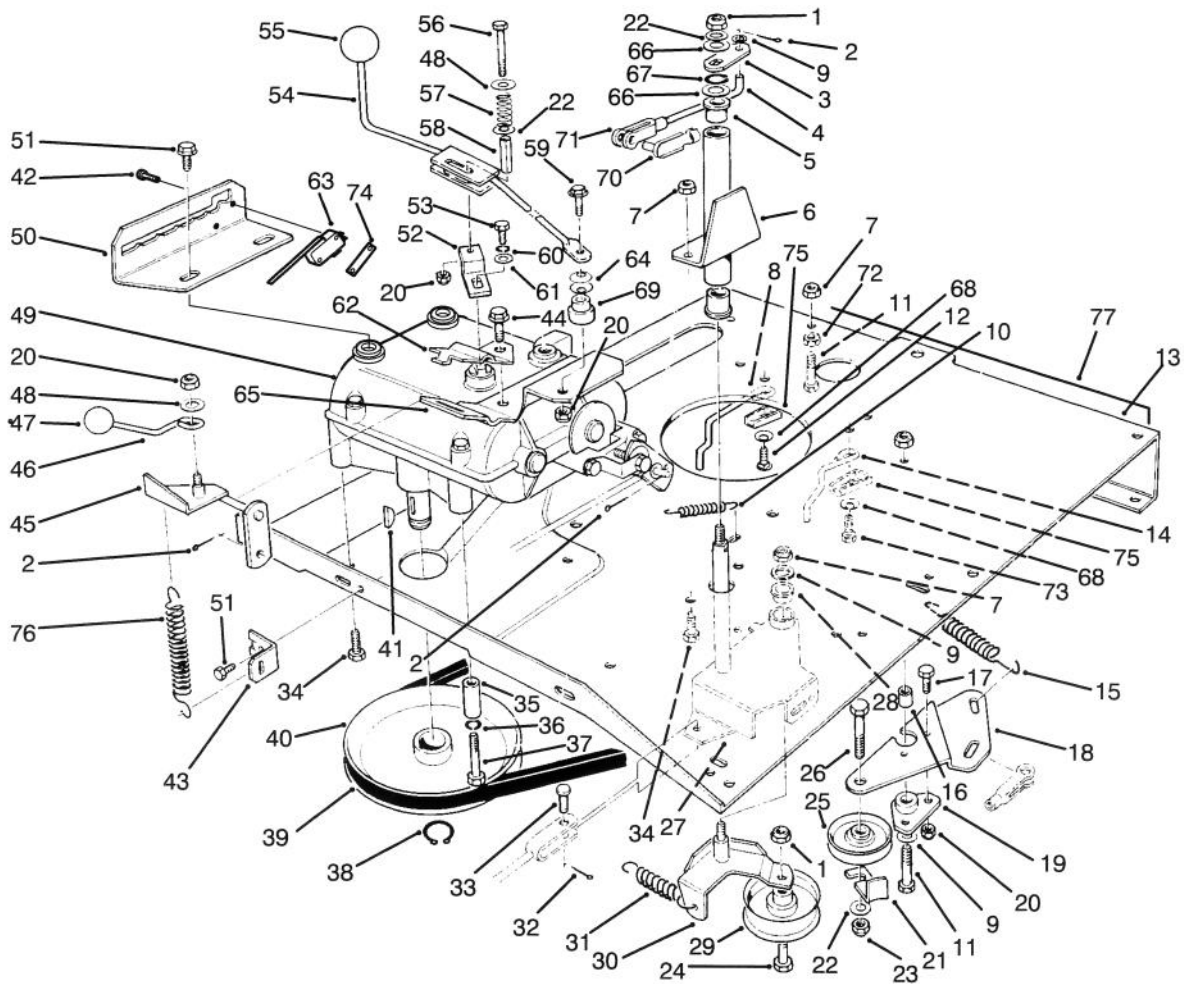

C-1506

TRANSMISSION & LINKAGE ASSEMBLY (CONTINUED)

Ref. No.	Part No.	Description	No. Used
47	233-22	Knob	1
48	3256-55	Washer - Fender	2
49	67-1400	Transmission	1
50	88-9810-03	Gate - Shift	1
51	32144-14	Screw - Wash. Hd., Tap.	4
52	56-7620	Lever - Shift	1
53	329-4	Screw - Cap Hex. Hd.	1
54	76-3940-03	Lever W.A. - Shift	1
55	233-48	Knob	1
56	321-15	Screw - Cap Hex. Hd.	1
57	56-7730	Spring	1
58	56-7740	Spacer	1
59	321-8	Screw - Cap Hex. Hd.	1
60	3253-3	Washer - Lock	1
61	3256-22	Washer - Flat	5
62	67-0670	Bracket - Engage, Deck	1

Ref. No.	Part No.	Description	No. Used
63	88-9930	Switch - Micro	1
64	3290-478	Washer - Belleville	2
65	67-0660	Bracket - Mount, Shifter	1
66	20-3220	Washer - Flat	2
67	32151-62	Ring - Retaining	1
68	3290-456	Washer - Belleville	2
69	76-3970	Spacer - Pivot	1
70	67-1530	Assembly - Pin, Clevis	1
71	282-27	Clevis	1
72	3218-2	Nut - Jam	1
73	32144-26	Screw - Thread Forming	1
74	3290-354	Nut - Double	1
75	76-3820	Anchor - Guide, Belt	2
76	76-4660	Spring	1
77	76-3860	Decal	1