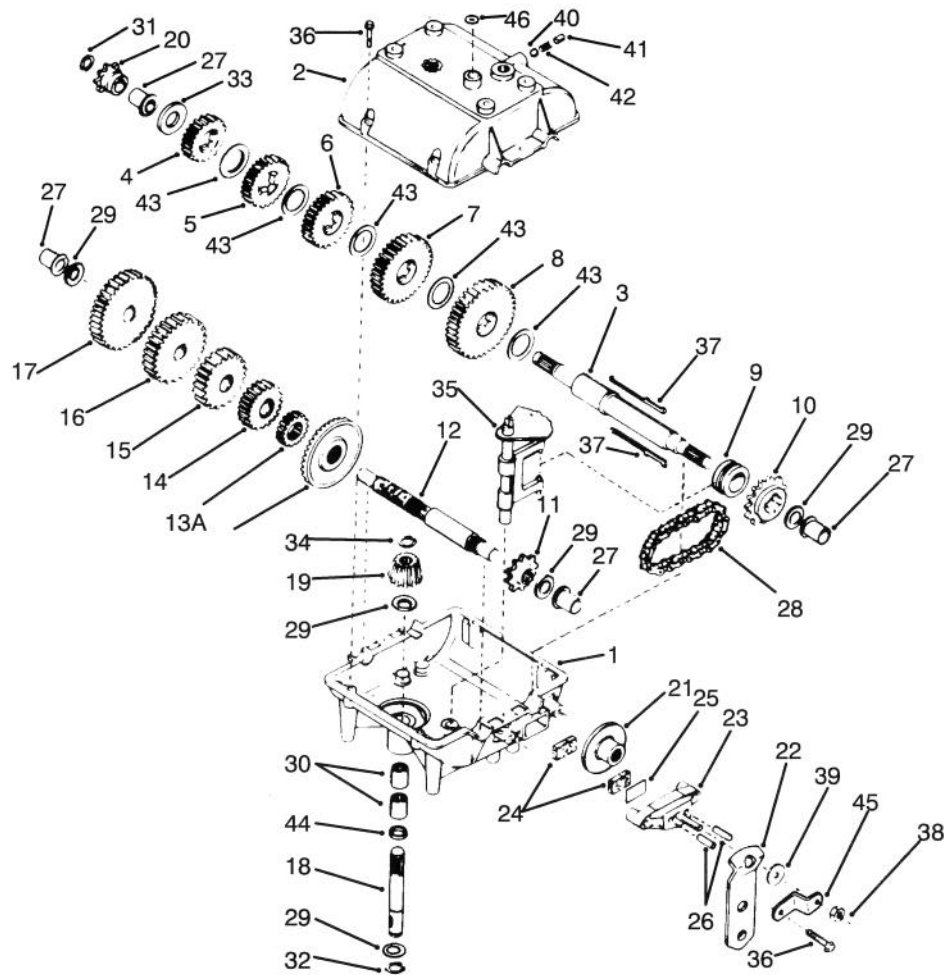

C-0441

TRANSMISSION PEERLESS MODEL 700-025

Ref. No.	Part No.	Description	No. Used
1	770061	Case - Transmission	1
2	772083	Cover - Transmission	1
3	776217	Shaft - Output	1
4	778121A	Gear - Spur (20 Teeth)	1
5	778122A	Gear - Spur (22 Teeth)	1
6	778123A	Gear - Spur (25 Teeth)	1
7	778124A	Gear - Spur (30 Teeth)	1
8	778125	Gear - Spur (35 Teeth)	1
9	784266	Collar - Shift	1
10	786083	Sprocket (18 Teeth)	1
11	786082	Sprocket (9 Teeth)	1
12	776134	Shaft - Counter	1
13	788137A	Gear - Bevel (42 Teeth)	1
13A	778136	Gear - Spur (15 Teeth)	1
14	778126A	Gear - Spur (20 Teeth)	1
15	778127A	Gear - Spur (25 Teeth)	1
16	778128A	Gear - Spur (28 Teeth)	1
17	778129A	Gear - Spur (30 Teeth)	1
18	776135	Shaft - Input	1
19	778113A	Bevel - Pinion, Input	1
20	786047	Sprocket (8 Teeth)	1
21	790003	Disk - Brake	1
22	790008A	Lever - Brake	1
23	790025	Holder - Pad, Brake	1

Ref. No.	Part No.	Description	No. Used
24	790006	Pad - Brake	2
25	790007	Plate - Pad, Brake	1
26	786026	Pin - Dowel	2
27	780105A	Bushing - Flange	4
28	786081	Chain - Roller (No. 41 Chain, 24 Links)	1
29	780072	Washer - Thrust	5
30	780086	Bearing - Needle	2
31	792072	Ring - Retaining	1
32	792035	Ring - Retaining	1
33	780109	Washer	1
34	788040	Ring - Retaining	1
35	784267	Assy. Rod & Fork - Shift	1
36	792073	Screw - Thread Forming	8
37	792089A	Key	2
38	792075	Nut - Lock	1
39	792076	Washer	1
40	792077	Ball - Steel	1
41	792078	Screw - Set	1
42	792079	Spring	1
43	780108	Washer - Thrust	5
44	792001	O-Ring	1
45	786086	Bracket - Lever, Brake	1
46	788069	Seal - Square Cut	1