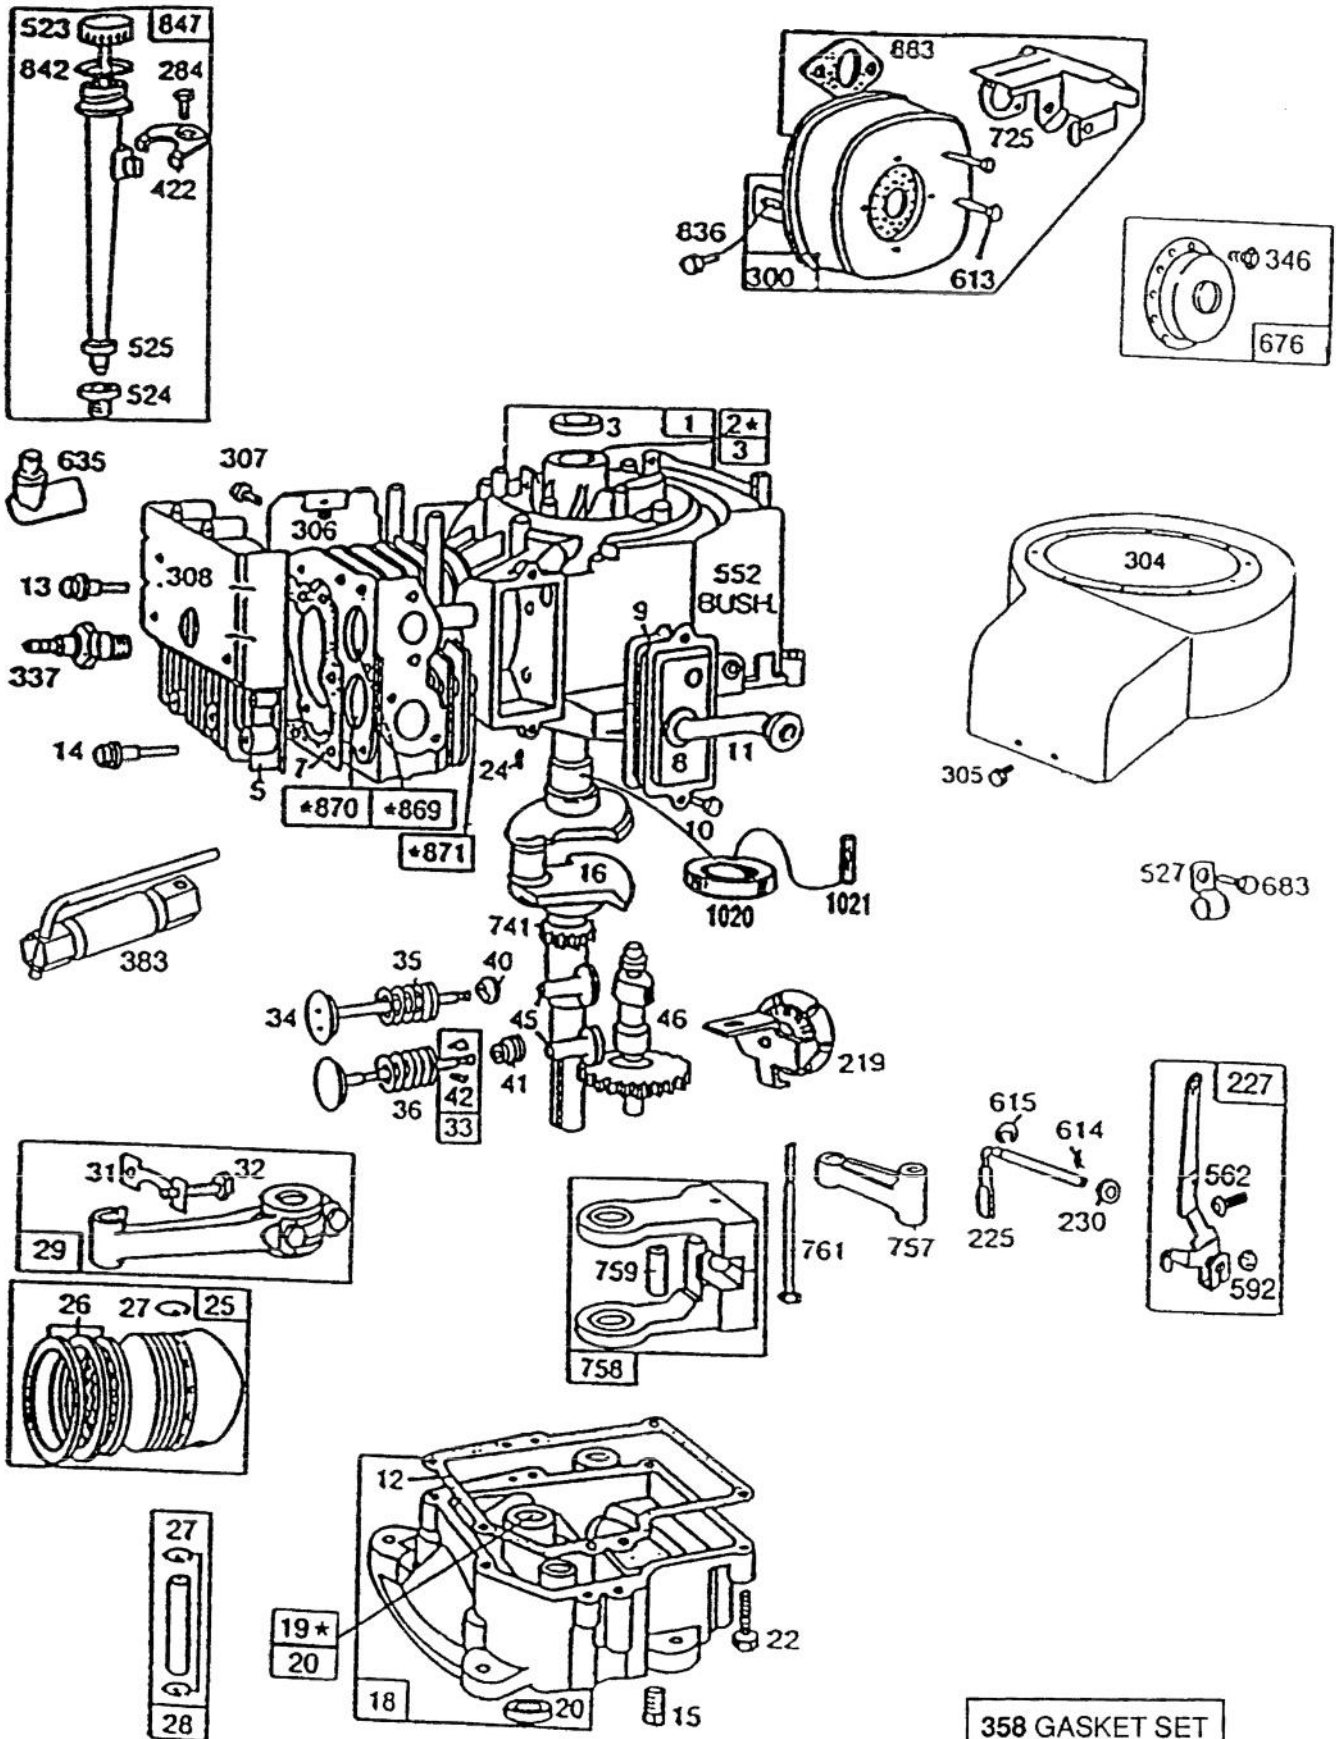

BRIGGS & STRATTON MODEL NO. 195707-0121-01

* REQUIRES SPECIAL TOOLS TO INSTALL.
SEE REPAIR INSTRUCTION MANUAL.

Assemblies include all parts shown in frames.

BRIGGS & STRATTON MODEL NO. 195707-0121-01

Ref. No.	Part No.	Description	No. Used
1	396269	Assembly - Cylinder	1
2	399267	Bearing - Cylinder Note: Requires special tools for installation.	1
3	294606	Seal - Oil	1
5	212286	Head - Cylinder	1
*7	272163	Gasket - Head, Cylinder	1
8	391406	Assembly - Breather	1
*9	27803	Gasket - Cover, Valve	1
10	94621	Screw	1
11	280005	Tube - Breather	1
*12	271701	Gasket - Cover, Crankcase 1/64" Thick	1
*	27876	Gasket - Cover, Crankcase .005" Thick	1
*	27877	Gasket - Cover, Crankcase .009" Thick	1
13	94565	Screw - Head, Cylinder	1
14	93723	Screw - Head, Cylinder (3" Long)	1
15	94239	Plug - Drain, Oil	1
16	396876	Crankshaft Note: Order Part 94388 for timing gear pin replacement.	1
18	392548	Base - Engine	1
19	295963	Bushing - Base, Engine Note: Requires special tool for installation.	1
20	391086	Seal - Oil	1
22	93585	Screw - Base, Mounting	1
24	222698	Key - Flywheel	1
25	391673	Assy. - Piston, Std.	1
	391674	Assy. - Piston, .010" O.S.	1
	391675	Assy. - Piston, .020" O.S.	1
	391676	Assy. - Piston, .030" O.S.	1
		PISTON RING SETS Note: For Chrome Piston Ring Set - Standard Size - Order No. 299743.	
26	391669	Ring Set - Piston, Std.	1
	391670	Ring Set - Piston, .010" O.S.	1
	391671	Ring Set - Piston, .020" O.S.	1
	391672	Ring Set - Piston, .030" O.S.	1
27	68546	Lock - Piston Pin	1
28	295840	Assy. - Piston Pin, Std.	1
	295841	Assy. - Piston Pin, .005" O.S.	1
29	390402	Assy. - Rod, Connecting Note: For Connecting Rod with .020" Undersize Crankpin Bore - Order No. 390773.	1
31	222114	Lock - Screw, Conn. Rod	1

*Included in Gasket Set - Part No. 299577.

Ref. No.	Part No.	Description	No. Used
32	92659	Screw - Connecting Rod	1
33	390419	Valve - Exhaust	1
34	261055	Valve - Intake	1
35	65906	Spring - Valve, Intake	1
36	26828	Spring - Valve, Exhaust	1
40	221596	Retainer - Valve, Intake	1
41	292260	Rotocoil - Valve, Exhaust	1
42	93630	Retainer - Valve, Exhaust Rotocoil	2
45	260933	Tappet - Valve	1
46	211689	Gear - Cam	1
225	231058	Crank - Gov. (1/4" Dia.)	1
227	43935	Assy. Lever - Governor for 1/4" Dia. Crank	1
230	222450	Washer - Lever, Governor (1/4" Inside Diameter)	1
284	94419	Screw - Clamp, Mounting	1
300	398507	Muffler - Exhaust	1
304	494084	Housing - Blower	1
305	94608	Screw - Blower Hsg., Sems	1
306	224543	Shield - Cylinder	1
307	93949	Screw - Shield, Cylinder	1
308	222636	Cover - Head, Cylinder	1
337	802592	Plug - Spark	1
346	93705	Screw	1
358	299577	Gasket Set	1
383	89838	Wrench - Spark Plug	1
422	223394	Clamp - Tube, Oil Filler	1
523	391840	Cap & Dipstick - Oil Filler	1
524	68838	Seal - Tube, Filler	1
525	280133	Tube - Filler, Oil	1
527	221428	Clamp	1
552	491986	Bushing - Crank, Gov.	1
562	92613	Bolt - Lever, Governor	1
592	231082	Nut - Hex.	1
613	94042	Screw - Muffler	1
614	93306	Pin - Hair, Cotter	1
615	93307	Retainer - E-Ring	1
635	66538	Elbow - Plug, Spark	1
676	395700	Deflector - Exhaust	1
683	93572	Screw	1
725	223540	Shield - Muffler	1
741	262479	Gear - Timing	1
757	212359	Link - Counterweight	1
758	390172	Assy. - Counterweight	1
759	298909	Pin - Counterweight	1
761	93874	Screw - Counterweight	1
836	93559	Screw	1
842	270920	Seal - Cap, Filler	1
847	392066	Filler Group - Oil	1
869	211661	Seat - Valve, Intake (Std.)	1
870	211661	Seat - Valve, Exhaust (Std.)	1
871	231218	Guide - Exhaust or Intake Valve, See repair manual	1
883	272309	Gasket - Pipe, Exhaust	1
1020	261190	Eccentric	1
1021	94160	Pin - Eccentric	1