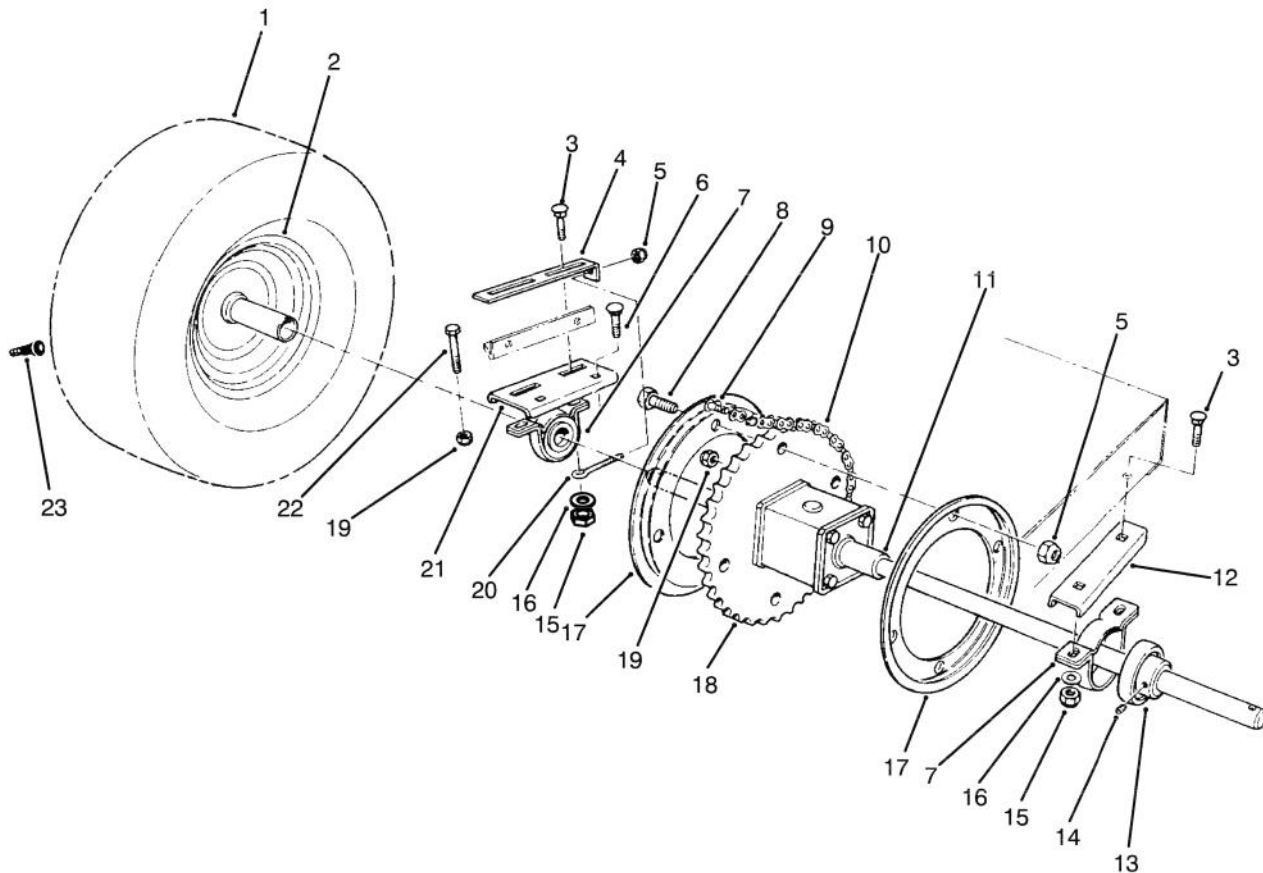

Ref. No.	Part No.	Description	No. Used
17	56-7870	Assembly - Wire Battery to Ground	2
18	32144-14	Screw - Self Tapping	2
19	322-7	Screw - Cap Hex. Hd.	3
20	67-0920	Guide - Belt	1
21	322-10	Screw - Cap Hex. Hd.	1
22	67-0962-01	Guard - Chain	1
23		Engine - 8 H.P B & S	1
24	3296-29	Nut - Lock	5
28	3255-8	Washer - Lock	4
29	288-2	Cap - Pipe	1
30	289-34	Nipple - Pipe	1
31	2811-17	Elbow - Street	1
32	2812-1	Reducer	1
33	84-8470	Cap - Battery	6

## ELECTRICAL SCHEMATIC

C-1578

Ref. No.	Part No.	Description	No. Used
1	88-9870	Harness - Wire	1

Ref. No.	Part No.	Description	No. Used

C-0008A