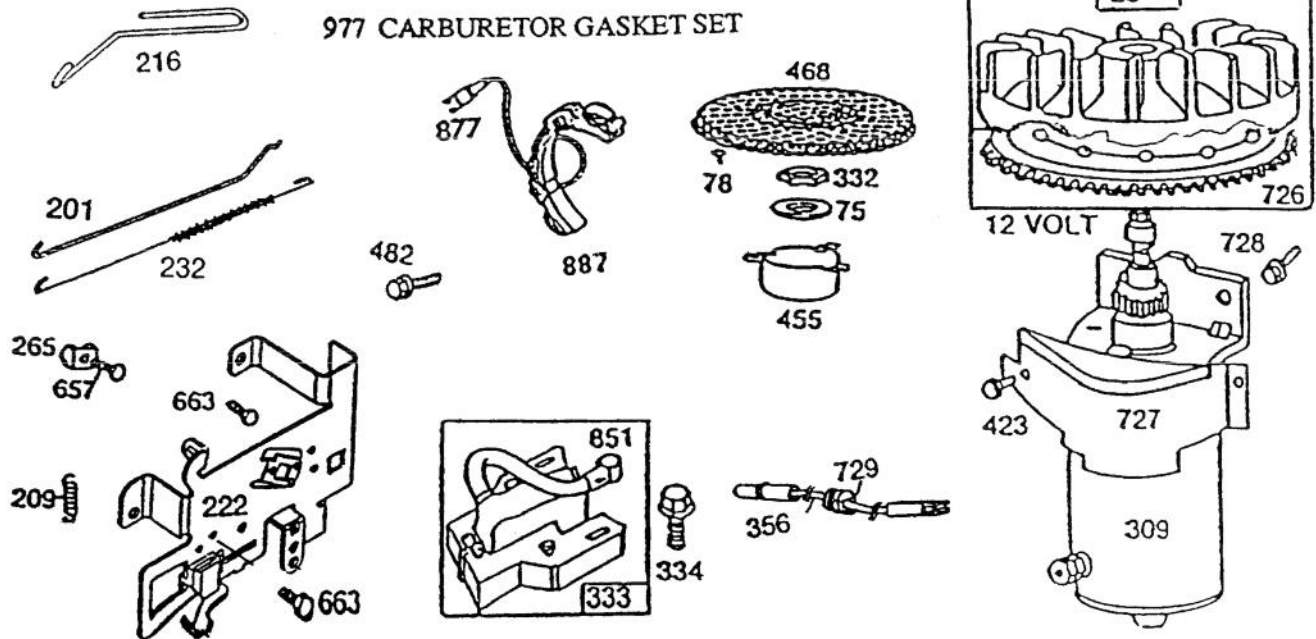

121 CARBURETOR OVERHAUL KIT

977 CARBURETOR GASKET SET

*REQUIRES SPECIAL TOOLS TO INSTALL.
SEE REPAIR INSTRUCTION MANUAL.

Assemblies include all parts shown in frames.