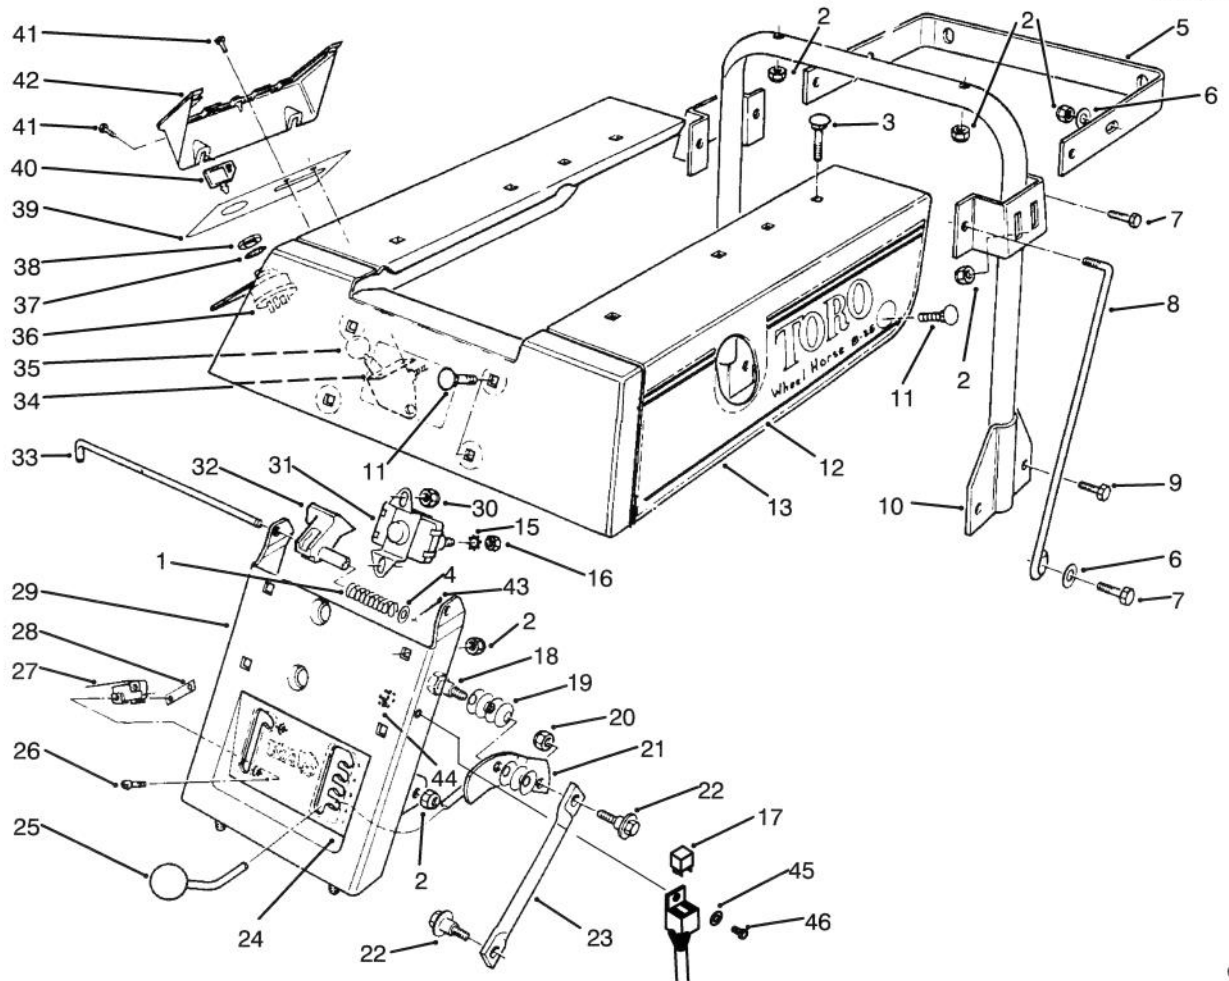

C-1942

REAR BODY ASSEMBLY

Ref. No.	Part No.	Description	No. Used
1	71-8310	Spring - Prop, Seat	1
2	3296-29	Nut - Lock	11
3	3230-3	Bolt - Carriage	2
4	3256-22	Washer - Flat	1
5	67-1500-03	Bar - Stand	1
6	3256-23	Washer - Flat	4
7	322-5	Screw - Cap Hex. Hd.	4
8	67-1480	Brace - Support, Seat	2
9	322-3	Screw - Cap Hex. Hd.	4
10	67-0790-03	Support W.A. - Seat	1
11	3230-20	Bolt - Carriage	1
12	92-7979	Decal - Toro L.H.	1
*	92-7980	Decal - Toro R.H.	1
13	67-0231-01	Body W.A. - Rear	1
15	3255-7	Washer - Lock, Int. Tooth	2
16	3218-1	Nut - Jam	2
17	48-4700	Relay	1
18	28-0540	Bolt - Shoulder	1
19	3290-413	Washer - Belleville	7
20	3296-39	Nut - Lock	1
21	67-0270	Handle W.A. - H.O.C.	1
22	67-0870	Bolt - Shoulder	2
23	67-0080	Link - H.O.C.	1
24	76-3920	Decal - H.O.C./Deck Engage.	1

Ref. No.	Part No.	Description	No. Used
25	233-22	Knob	1
26	3290-313	Screw - Pan Head	2
27	40-8200	Switch - Micro	1
28	3290-354	Nut - Double	1
29	67-1090-01	Support W.A. - Seat	1
30	3296-42	Nut - Lock	2
31	47-1910	Solenoid	1
32	80-4330	Prop - Seat	1
33	80-4550	Rod - Base, Seat	1
34	66-6640	Control - Throttle	1
35	233-59	Knob	1
36	23-0660	Switch - Ignition (Incl. Ref. #37 & 38)	1
37	3254-5	Washer - Lock, Int. Tooth	1
38	218-461	Nut - Hex.	1
39	67-1270	Decal - Panel, Control	1
40	63-8360	Key	2
41	32144-42	Screw - Hex. Hd. Tapping	4
42	67-1030	Cover - Panel, Control	1
43	3274-4	Pin - Cotter	1
44	3296-2	Nut - Lock	1
45	3256-14	Washer - Flat	1
46	3290-134	Screw - Cap Mach. Hd.	1

*Not Illustrated