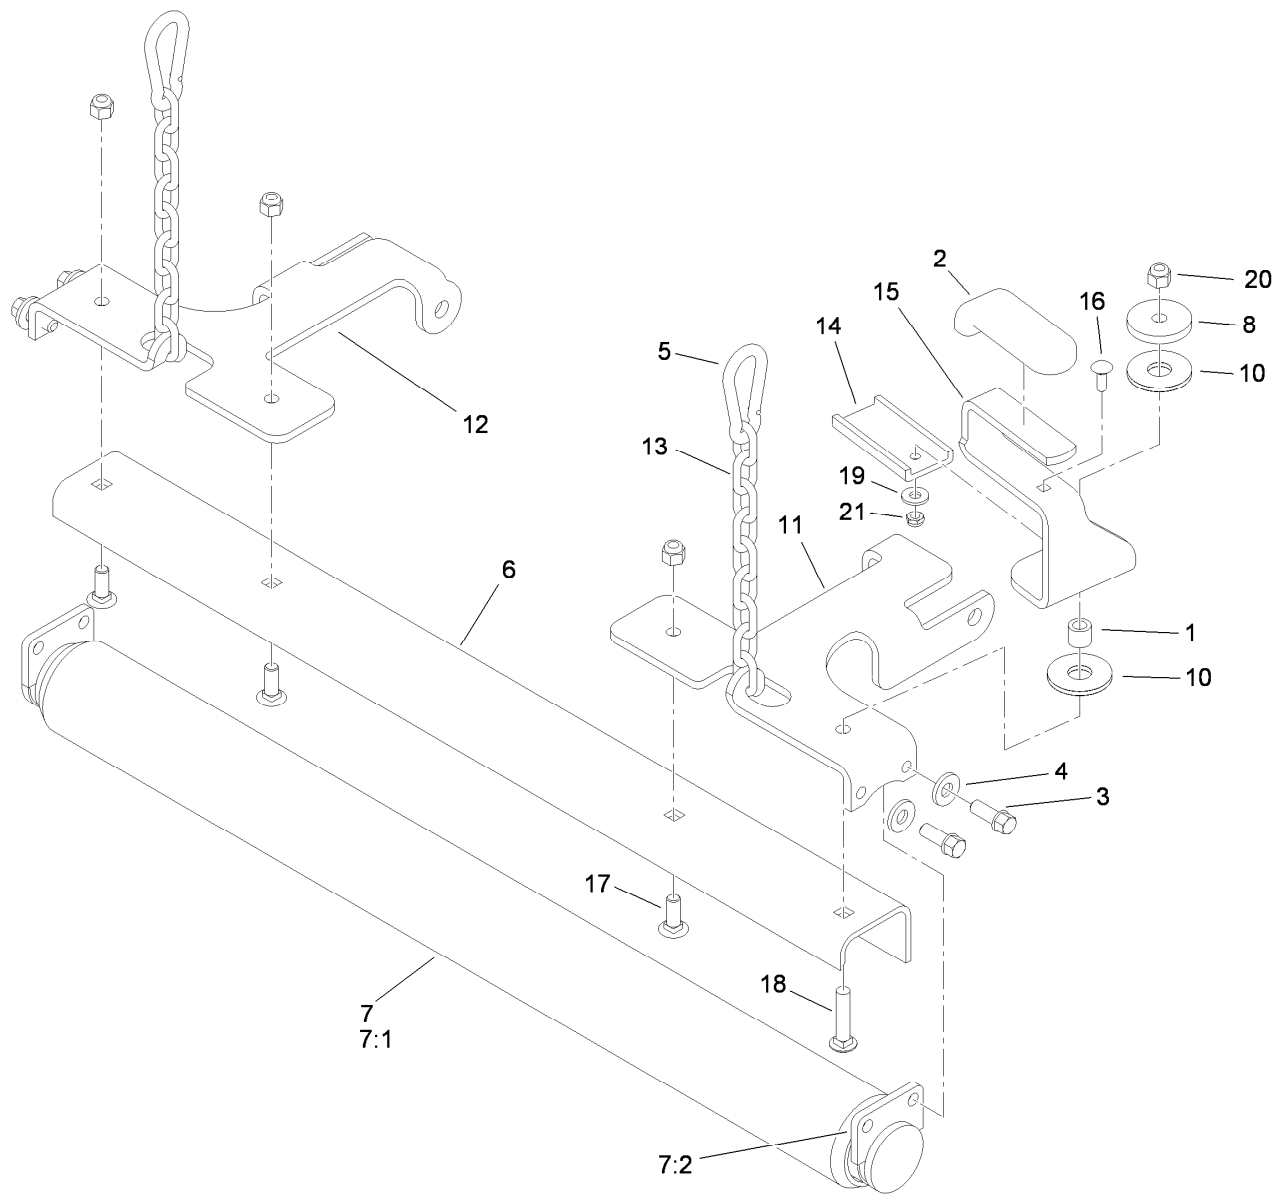

Count on it.

Parts Catalog

Striping Kit
GrandStand® Mower
Model No. 114-3521

Roller Striper Assembly No. 114-3521

<i>Ref.</i>	<i>Part Number</i>	<i>Qty.</i>	<i>Description</i>
1	114-3518-03	2	Bracket-Mount, Striper
2	3231-22	4	Screw-CARR
3	3296-39	6	Nut-Lock, NI
4	3234-24	2	Screw-HHF
5	9202414	2	Washer-Spacer
6	3290-224	2	Lockwasher-Pyramid
7	283-83	2	Pin-Clevis
8	3290-355	2	Pin-Hair
9	108-4076	1	Spring-Torsion
10	108-4075	1	Spring-Torsion
11	117-9642-03	2	Plate-Hinge
12	119-0366	1	Roller ASM

Roller Assembly No. 119-0366

Ref.	Part Number	Qty.	Description	Ref.	Part Number	Qty.	Description
1	117-9700	1	Spacer	11	114-3519-03	1	Mount-Roller, RH
2	1-633268	1	Grip-Lever, Brake	12	114-3520-03	1	Mount-Roller, LH
3	92-1624	4	Screw-HWH	13	117-9628	2	Chain-Link, Straight
4	98-5975	4	Washer-Belleville	14	117-9667	1	Slide-Plastic
5	107-1507	2	Link-Snap	15	117-9681-03	1	Lever-Roller
6	108-2154-03	1	Scraper-Roller	16	3229-1	1	Screw-CARR
7	108-2199	1	Roller ASM	17	3231-22	3	Screw-CARR
7:1	108-2157	1	Roller-Striper	18	3231-5	1	Screw-CARR
7:2	108-2198	2	Hub ASM	19	3256-2	1	Washer-Flat
8	110-9981	1	Washer-Plain	20	3296-39	4	Nut-Lock, NI
10	114-0463	2	Washer-Friction, Composite	21	3296-56	1	Nut-Lock, NI