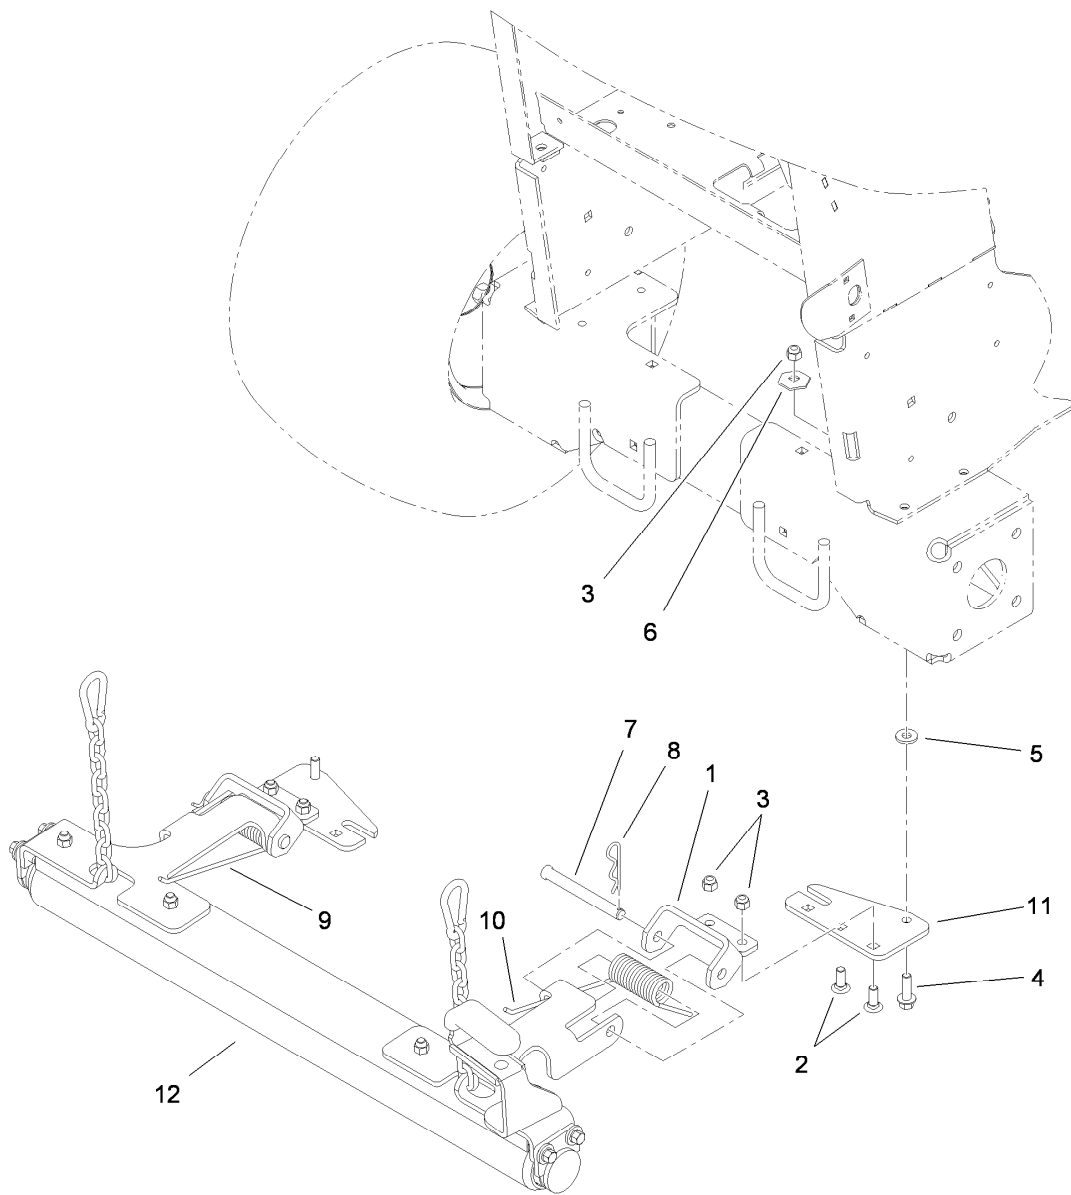

Count on it.

Parts Catalog

Striping Kit
GrandStand® Mower
Model No. 114-3521

Roller Striper Assembly No. 114-3521

<i>Ref.</i>	<i>Part Number</i>	<i>Qty.</i>	<i>Description</i>
1	114-3518-03	2	Bracket-Mount, Striper
2	3231-22	4	Screw-CARR
3	3296-39	6	Nut-Lock, NI
4	3234-24	2	Screw-HHF
5	9202414	2	Washer-Spacer
6	3290-224	2	Lockwasher-Pyramid
7	283-83	2	Pin-Clevis
8	3290-355	2	Pin-Hair
9	108-4076	1	Spring-Torsion
10	108-4075	1	Spring-Torsion
11	117-9642-03	2	Plate-Hinge
12	119-0366	1	Roller ASM

Roller Assembly No. 119-0366

Ref.	Part Number	Qty.	Description	Ref.	Part Number	Qty.	Description
1	117-9700	1	Spacer	11	114-3519-03	1	Mount-Roller, RH
2	1-633268	1	Grip-Lever, Brake	12	114-3520-03	1	Mount-Roller, LH
3	92-1624	4	Screw-HWH	13	117-9628	2	Chain-Link, Straight
4	98-5975	4	Washer-Belleville	14	117-9667	1	Slide-Plastic
5	107-1507	2	Link-Snap	15	117-9681-03	1	Lever-Roller
6	108-2154-03	1	Scraper-Roller	16	3229-1	1	Screw-CARR
7	108-2199	1	Roller ASM	17	3231-22	3	Screw-CARR
7:1	108-2157	1	Roller-Striper	18	3231-5	1	Screw-CARR
7:2	108-2198	2	Hub ASM	19	3256-2	1	Washer-Flat
8	110-9981	1	Washer-Plain	20	3296-39	4	Nut-Lock, NI
10	114-0463	2	Washer-Friction, Composite	21	3296-56	1	Nut-Lock, NI