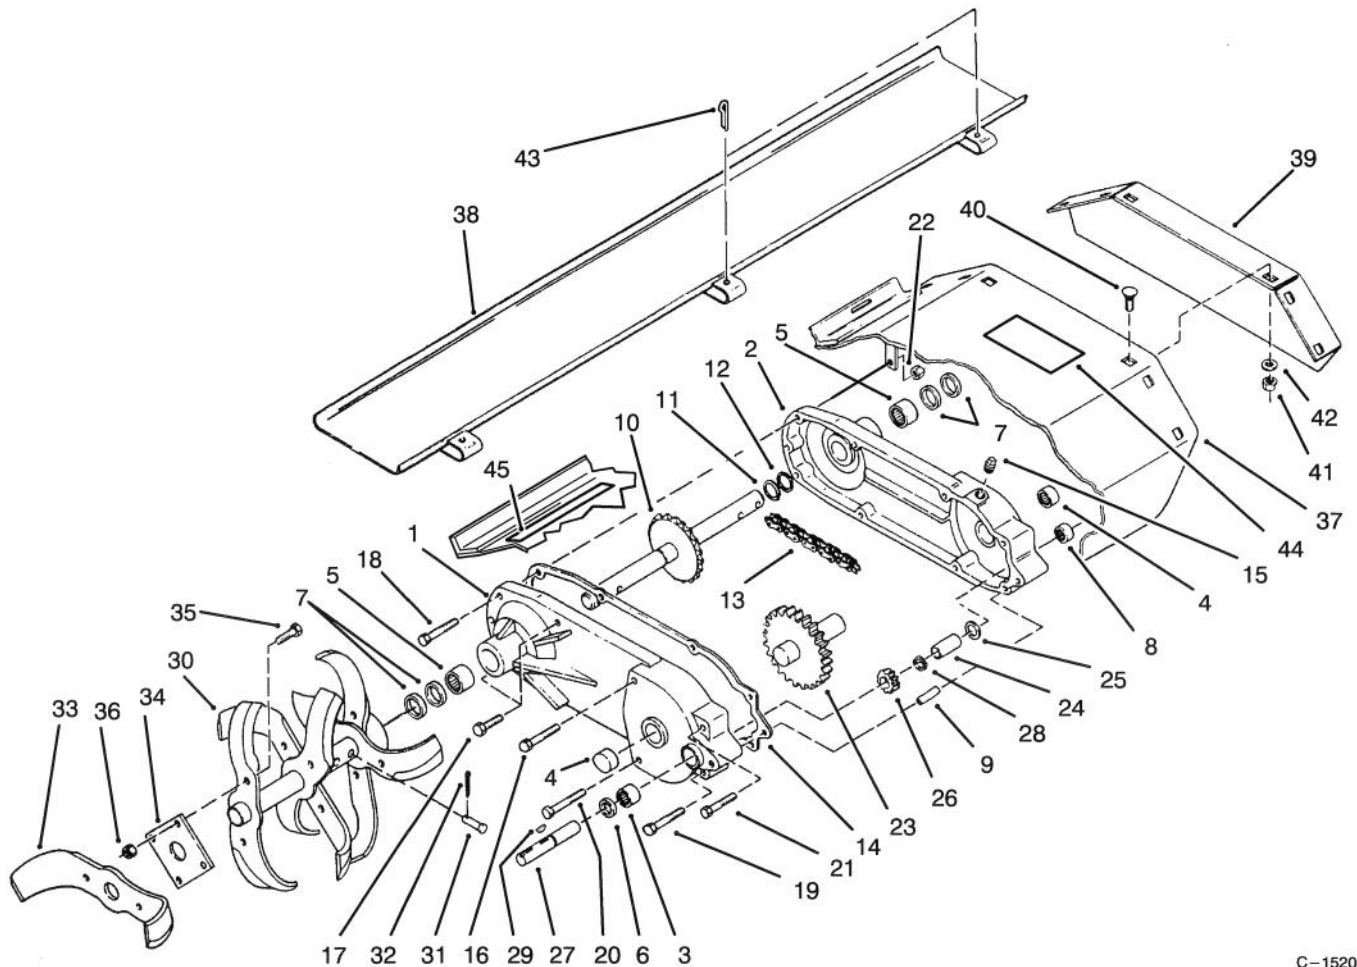

MODEL NO. 79370-4900001 & UP

PARTS CATALOG

**WHEEL HORSE®**  
36 in. Garden Tractor Tiller

C-1518

**HITCH ASSEMBLY**

Ref. No.	Part No.	Description	No. Used
1	3296-29	Nut - Lock	4
2	93-1608-01	Plate - Lift	1
3	3230-1	Bolt - Carriage	4
4	79-2280	Assembly - Clevis	1
5	933504	Hairpin - Cotter (Incl. Ref. #8 & 27)	4
6	110046	Chain - Lift	1
7	110044	Lever	1
8	105821	Pin - Clevis	1
9	108519	Bushing	2
10	1278	Washer - Shim	2
11	5210	Washer - Shim	2
12	5618	E-Ring	2
13	104524	Trunnion	1
14	3256-24	Washer - Flat	3
15	108144	Cable - Lift	1

Ref. No.	Part No.	Description	No. Used
16	108145	Clevis - Short, 8-Speed & Sundstrand Hyd. Transmission	1
*	108143	Clevis - Long, Eaton Hyd. Transmission	1
17	3272-1	Pin - Cotter	1
18	932120	Pin - Clevis	3
19	32146-2	Nut - Lock	11
20	108485	Link - RH	1
21	3697	Link - LH	1
22	7713	Spacer - Axle	2
23	104657	Latch - Hitch	2
24	3231-2	Bolt - Carriage	2
25	3231-11	Bolt - Carriage	4
26	104659	Bracket - Mounting	1
27	3272-6	Pin - Cotter	1

## PULLEY ASSEMBLY

Ref. No.	Part No.	Description	No. Used
1	93-0345	Pulley	1
2	1005	Key - Square	1
3	3242-2	Screw - Sq. Hd. Set	2
4	93-1607-01	Hitch	1
5	92-7104	Pulley - Idler	1
6	911404	Screw - Cap Hex. Hd.	1
7	32146-2	Nut - Lock	10
8	93-1606-01	Bracket - Spring	1
9	4629	Spring - Heavy, Lift	1
10	100653	Bolt - Eye	1
11	3296-39	Nut - Lock	1
12	110265	Belt - Drive	1
13	323-13	Screw - Cap Hex. Hd.	1
14	3256-4	Washer - Flat	2
15	83-2950	Spacer	1

Ref. No.	Part No.	Description	No. Used
16	92-7103	Pulley - Idler, V	1
17	MW8821	Pulley - Idler, Flat	1
18	323-9	Screw - Cap Hex. Hd.	1
19	102025	Spacer	1
20	92-4082	Arm - Idler	1
21	6135	Spring - Light, Idler	1
22	323-7	Screw - Cap Hex. Hd.	1
23	110008	Support - Idler, Mid-Mount	1
24	108903	Clamp - Conduit	1
26	110039	Guard - Idler	1
27	108315	Conduit - Hyd. Trans.	1
28	105845	Tube Assembly	1
29	926671	S.T. Bolt	2