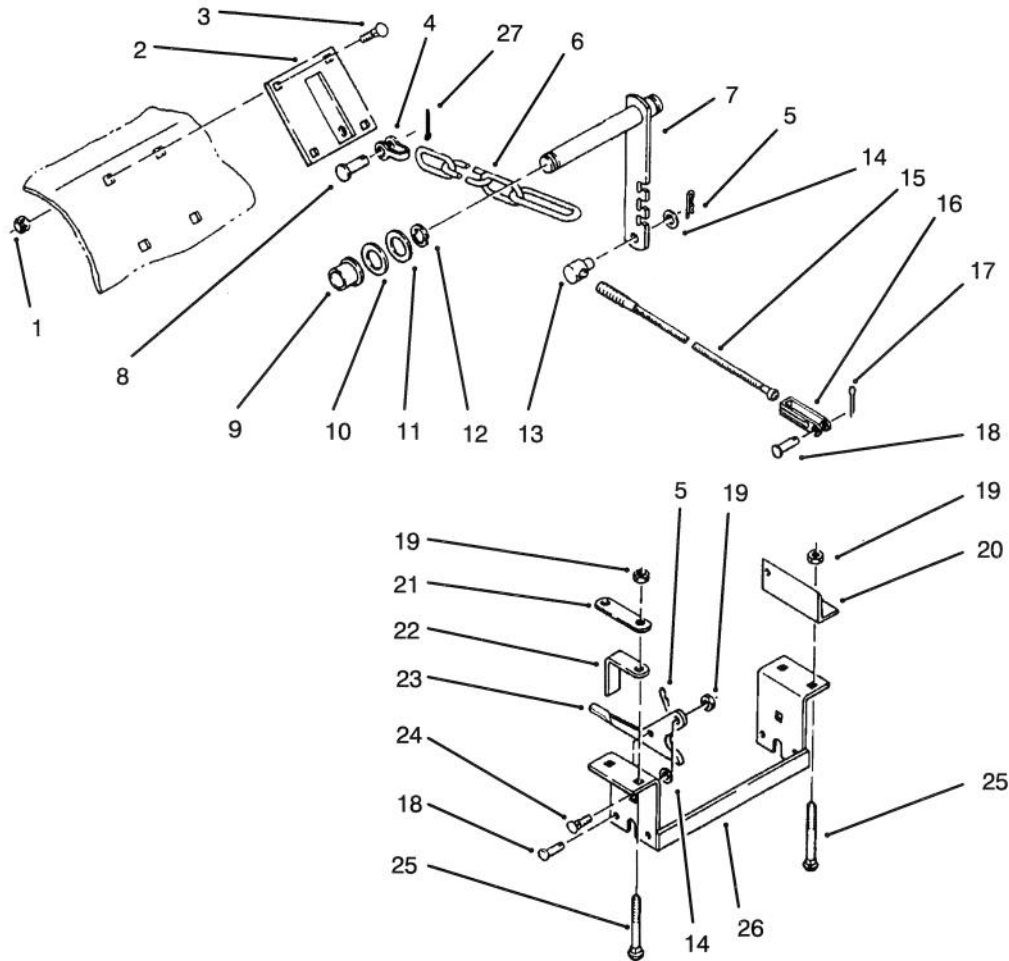

MODEL NO. 79370-4900001 & UP

PARTS CATALOG

**WHEEL HORSE®**  
36 in. Garden Tractor Tiller

C-1518

**HITCH ASSEMBLY**

Ref. No.	Part No.	Description	No. Used
1	3296-29	Nut - Lock	4
2	93-1608-01	Plate - Lift	1
3	3230-1	Bolt - Carriage	4
4	79-2280	Assembly - Clevis	1
5	933504	Hairpin - Cotter (Incl. Ref. #8 & 27)	4
6	110046	Chain - Lift	1
7	110044	Lever	1
8	105821	Pin - Clevis	1
9	108519	Bushing	2
10	1278	Washer - Shim	2
11	5210	Washer - Shim	2
12	5618	E-Ring	2
13	104524	Trunnion	1
14	3256-24	Washer - Flat	3
15	108144	Cable - Lift	1

Ref. No.	Part No.	Description	No. Used
16	108145	Clevis - Short, 8-Speed & Sundstrand Hyd. Transmission	1
*	108143	Clevis - Long, Eaton Hyd. Transmission	1
17	3272-1	Pin - Cotter	1
18	932120	Pin - Clevis	3
19	32146-2	Nut - Lock	11
20	108485	Link - RH	1
21	3697	Link - LH	1
22	7713	Spacer - Axle	2
23	104657	Latch - Hitch	2
24	3231-2	Bolt - Carriage	2
25	3231-11	Bolt - Carriage	4
26	104659	Bracket - Mounting	1
27	3272-6	Pin - Cotter	1

## PULLEY ASSEMBLY

Ref. No.	Part No.	Description	No. Used
1	93-0345	Pulley	1
2	1005	Key - Square	1
3	3242-2	Screw - Sq. Hd. Set	2
4	93-1607-01	Hitch	1
5	92-7104	Pulley - Idler	1
6	911404	Screw - Cap Hex. Hd.	1
7	32146-2	Nut - Lock	10
8	93-1606-01	Bracket - Spring	1
9	4629	Spring - Heavy, Lift	1
10	100653	Bolt - Eye	1
11	3296-39	Nut - Lock	1
12	110265	Belt - Drive	1
13	323-13	Screw - Cap Hex. Hd.	1
14	3256-4	Washer - Flat	2
15	83-2950	Spacer	1