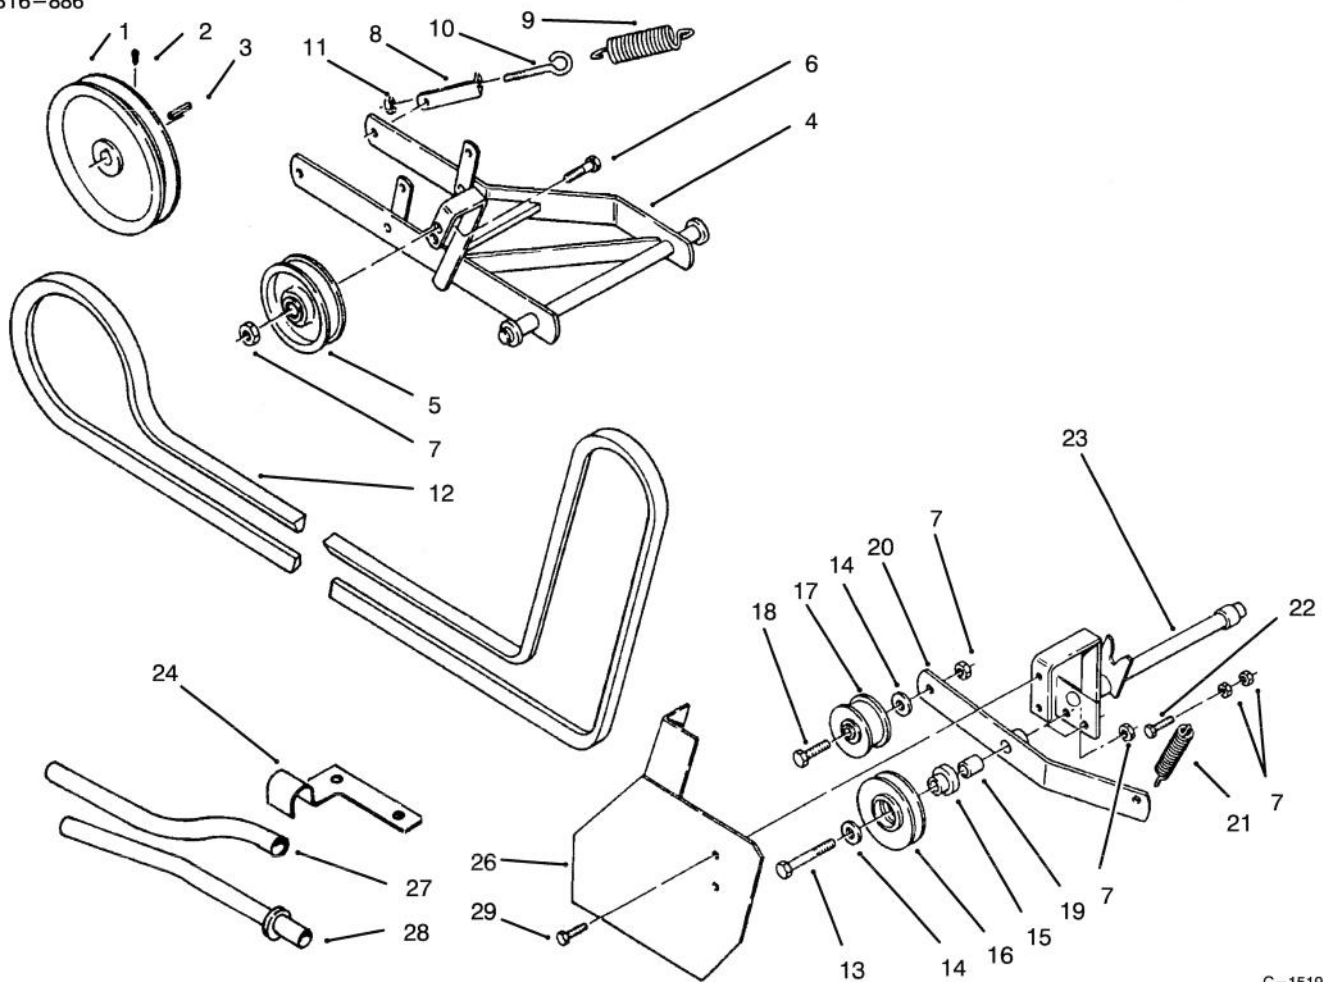

C-1519

PULLEY ASSEMBLY

Ref. No.	Part No.	Description	No. Used
1	93-0345	Pulley	1
2	1005	Key - Square	1
3	3242-2	Screw - Sq. Hd. Set	2
4	93-1607-01	Hitch	1
5	92-7104	Pulley - Idler	1
6	911404	Screw - Cap Hex. Hd.	1
7	32146-2	Nut - Lock	10
8	93-1606-01	Bracket - Spring	1
9	4629	Spring - Heavy, Lift	1
10	100653	Bolt - Eye	1
11	3296-39	Nut - Lock	1
12	110265	Belt - Drive	1
13	323-13	Screw - Cap Hex. Hd.	1
14	3256-4	Washer - Flat	2
15	83-2950	Spacer	1

Ref. No.	Part No.	Description	No. Used
16	92-7103	Pulley - Idler, V	1
17	MW8821	Pulley - Idler, Flat	1
18	323-9	Screw - Cap Hex. Hd.	1
19	102025	Spacer	1
20	92-4082	Arm - Idler	1
21	6135	Spring - Light, Idler	1
22	323-7	Screw - Cap Hex. Hd.	1
23	110008	Support - Idler, Mid-Mount	1
24	108903	Clamp - Conduit	1
26	110039	Guard - Idler	1
27	108315	Conduit - Hyd. Trans.	1
28	105845	Tube Assembly	1
29	926671	S.T. Bolt	2