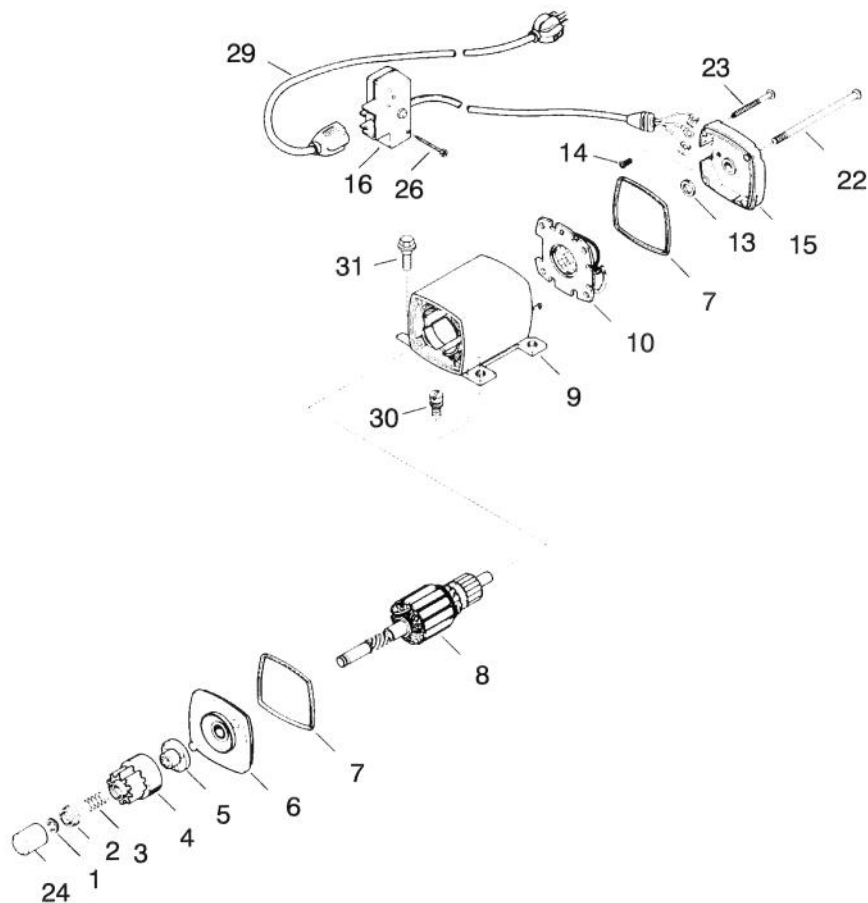

PART NO. 37-4810	PARTS CATALOG
ELECTRIC START MOTOR KIT	

C-2039

MOTOR ASSEMBLY

Ref. No.	Part No.	Description	No. Used
1	33842	Ring - Retaining	1
2	33430	Retainer - Spring	1
3	33431	Spring - Anti-Drift	1
4	33432	Gear	1
5	33433	Nut - Engagaement	1
6	35449	Cap Assembly - Cap End (Incl. Ref. #7)	1
7	35450	"O" Ring	2
8	335541A	Armature	1
9	35451	Housing Assembly	1
10	35452	Card Assembly - Brush	1
13	590500	Washer - Thrust	1

Ref. No.	Part No.	Description	No. Used
14	33441	Screw - Ground	1
15	35453	Cap Assembly Commutator End (Incl. Ref. #7)	1
16	35454	Switch Box Assembly	1
22	35455	Bolt - Case	2
23	35456	Screw - Grounding	1
24	33451	Cover - Dust	1
26	650819	Screw - Self Tapping	2
29	32450A	Cord - Power (10' 6")	1
30	30063	Screw - Fil. Hd.	2
31	650820	Screw - Hex Hd. Shoulder	2