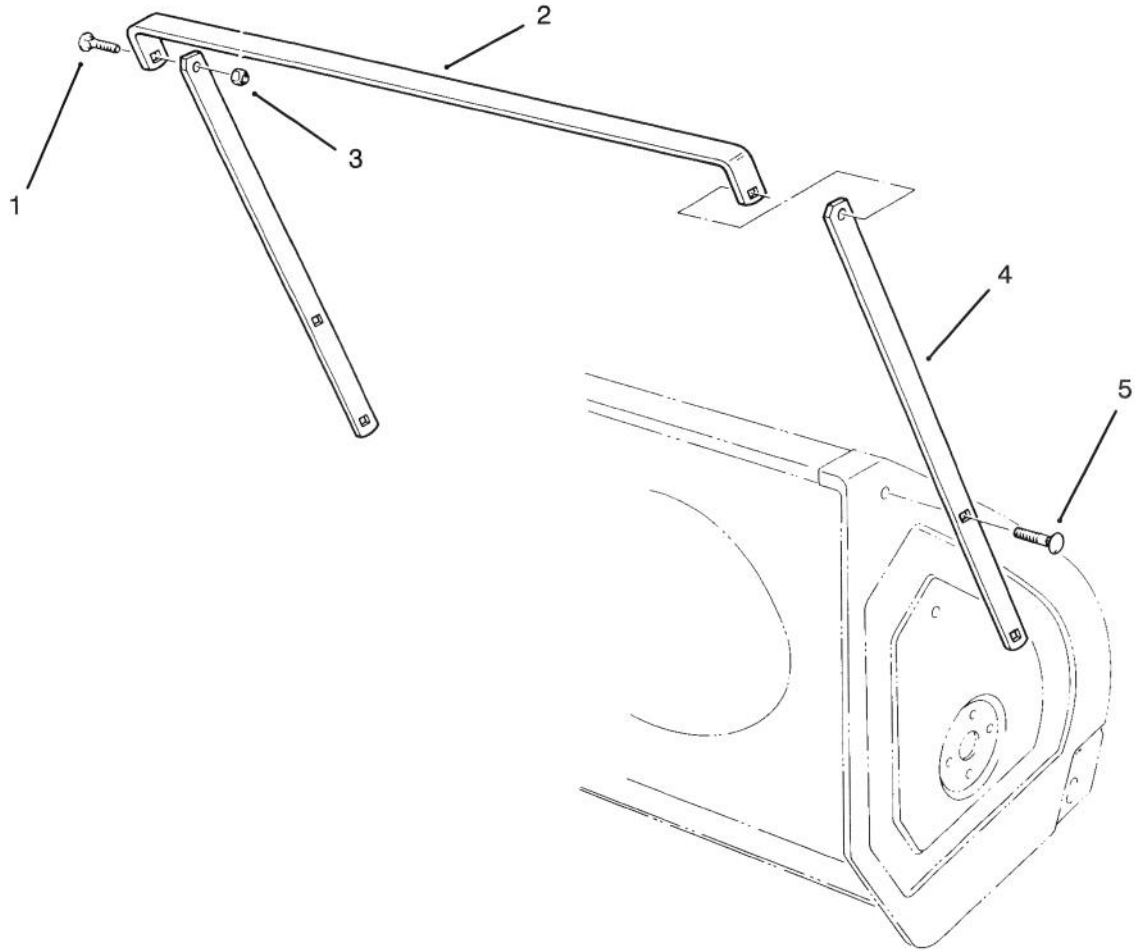

PART NO. 66-7970	PARTS CATALOG
DRIFT BREAKER KIT	

C-0068

DRIFT BREAKER ASSEMBLY

Ref. No.	Part No.	Description	No. Used	Ref. No.	Part No.	Description	No. Used
1	3230-16	Bolt - Carriage Breaker - Top (28")	2	5	3230-1	Bolt - Carriage	4
†2			1	*	66-7970	Drift Breaker Kit (Incl. Ref. #1-5)	1
3	3296-29	Nut - Lock	6				
†4		Breaker - Side	2				