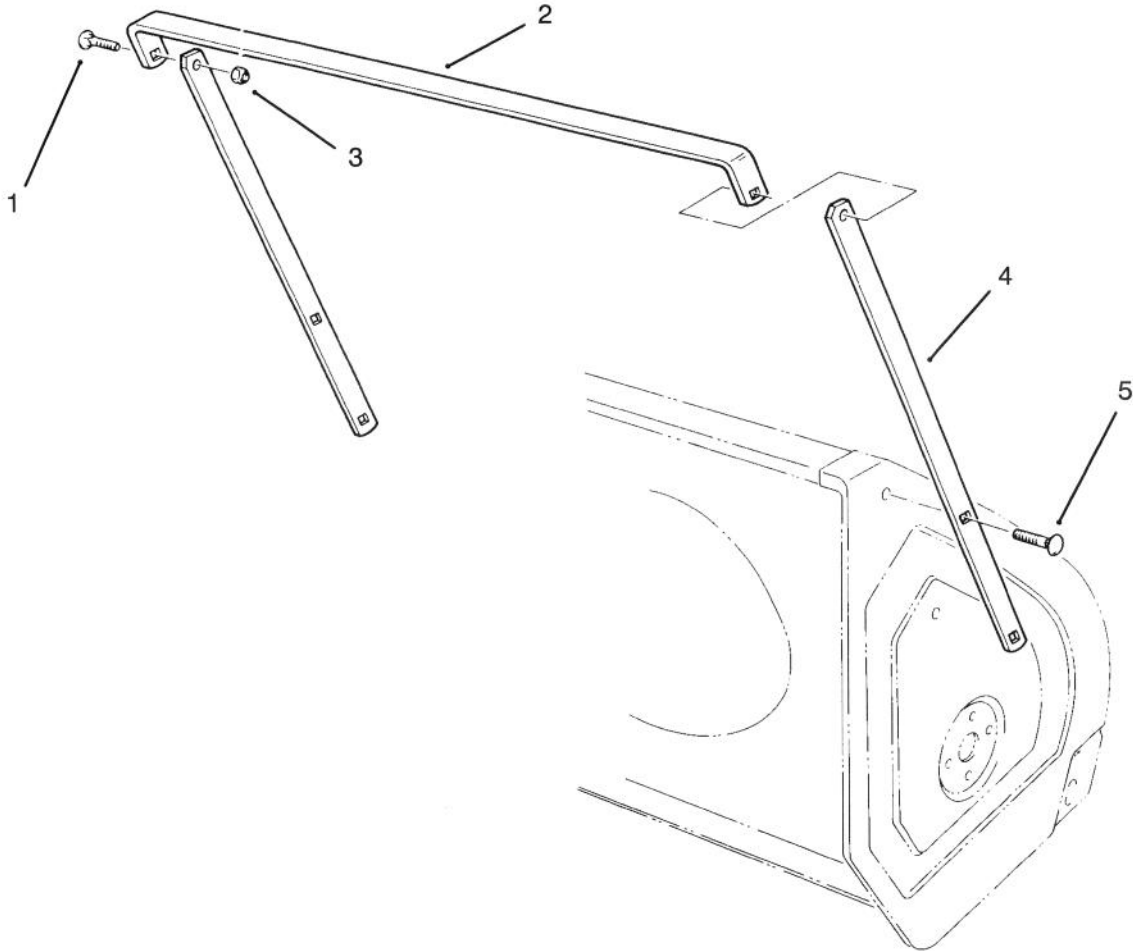

PART NO. 66-7980	PARTS CATALOG
DRIFT BREAKER KIT	

C-0068

DRIFT BREAKER ASSEMBLY

Ref. No.	Part No.	Description	No. Used
1	3230-16	Bolt - Carriage	2
†2		Breaker - Top (32")	1
3	3296-29	Nut - Lock	6
†4		Breaker - Side	2

Ref. No.	Part No.	Description	No. Used
5	3230-1	Bolt - Carriage	4
*	66-7980	Drift Breaker Kit (Incl. Ref. #1-5)	1

*Not Illustrated
† Items Not Sold Separately