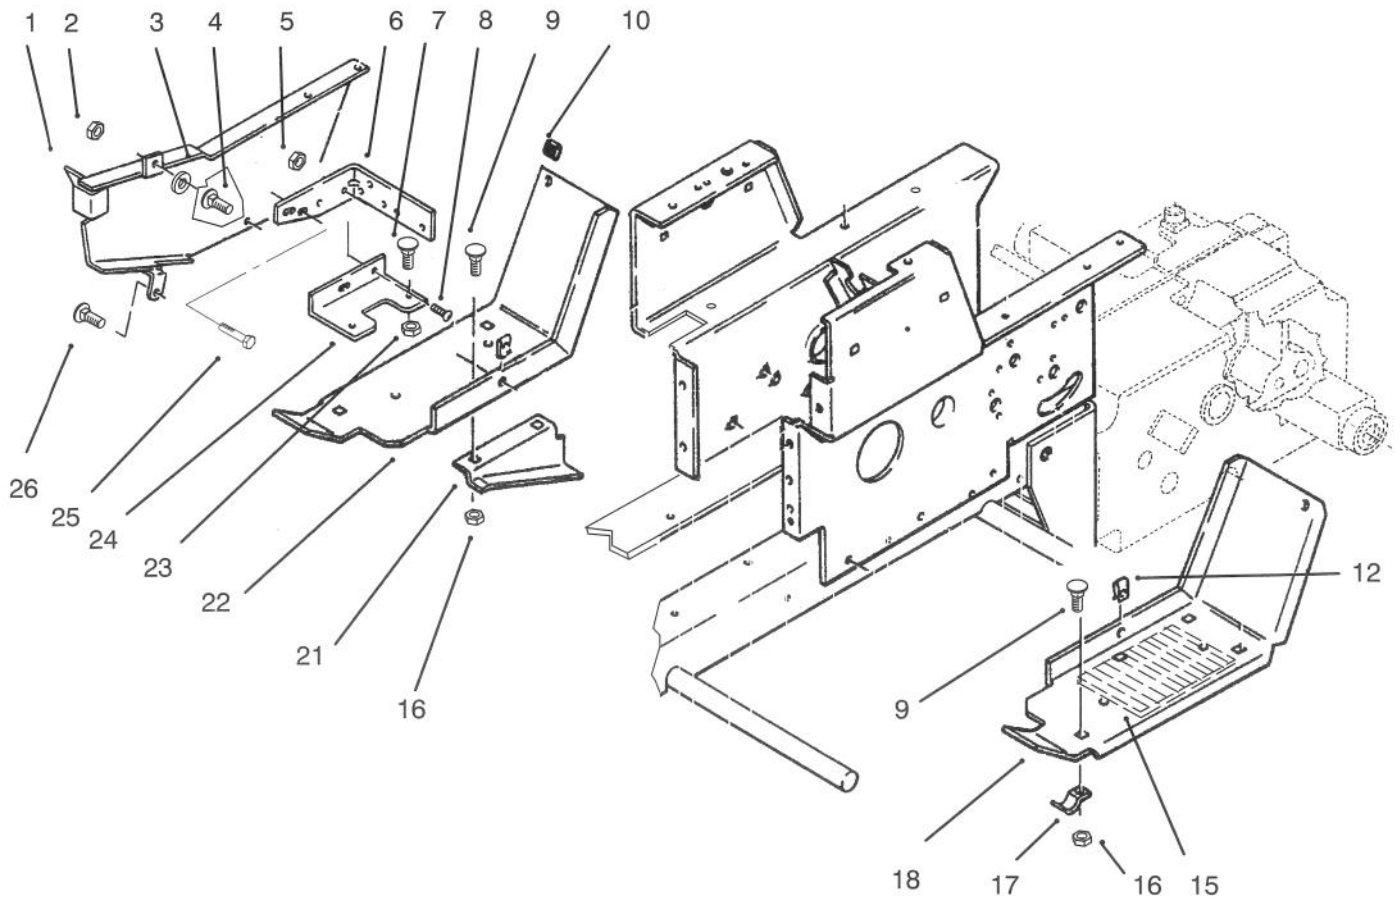

BELT GUARD & FOOTRESTS

Ref. No.	Part No.	Description	No. Used
1	107975	Guard – Belt	1
2	3296-29	Nut – Lock	7
3	108457	Nut – Push	1
4	910837	Bolt – Carriage	9
5	3296-42	Nut	1
6	109554	Bracket – Belt Guard	1
7	910794	Screw – Machine	2
8	321-4	Bolt	2
9	116000	Bolt – Carriage	6
10	518211	Bumper	2
12	107069	Clip	3

Ref. No.	Part No.	Description	No. Used
15	110636	Pad – Footrest	2
16	3296-29	Nut	11
17	7456	Clamp	4
18	106223	Footrest – LH	1
21	106352	Guard – Lower Belt	1
22	106222	Footrest – RH	1
23	915740	Nut	4
24	117331	Bracket – Fuse Holder	1
25	3230-1	Bolt	1
26	926694	Bolt	6