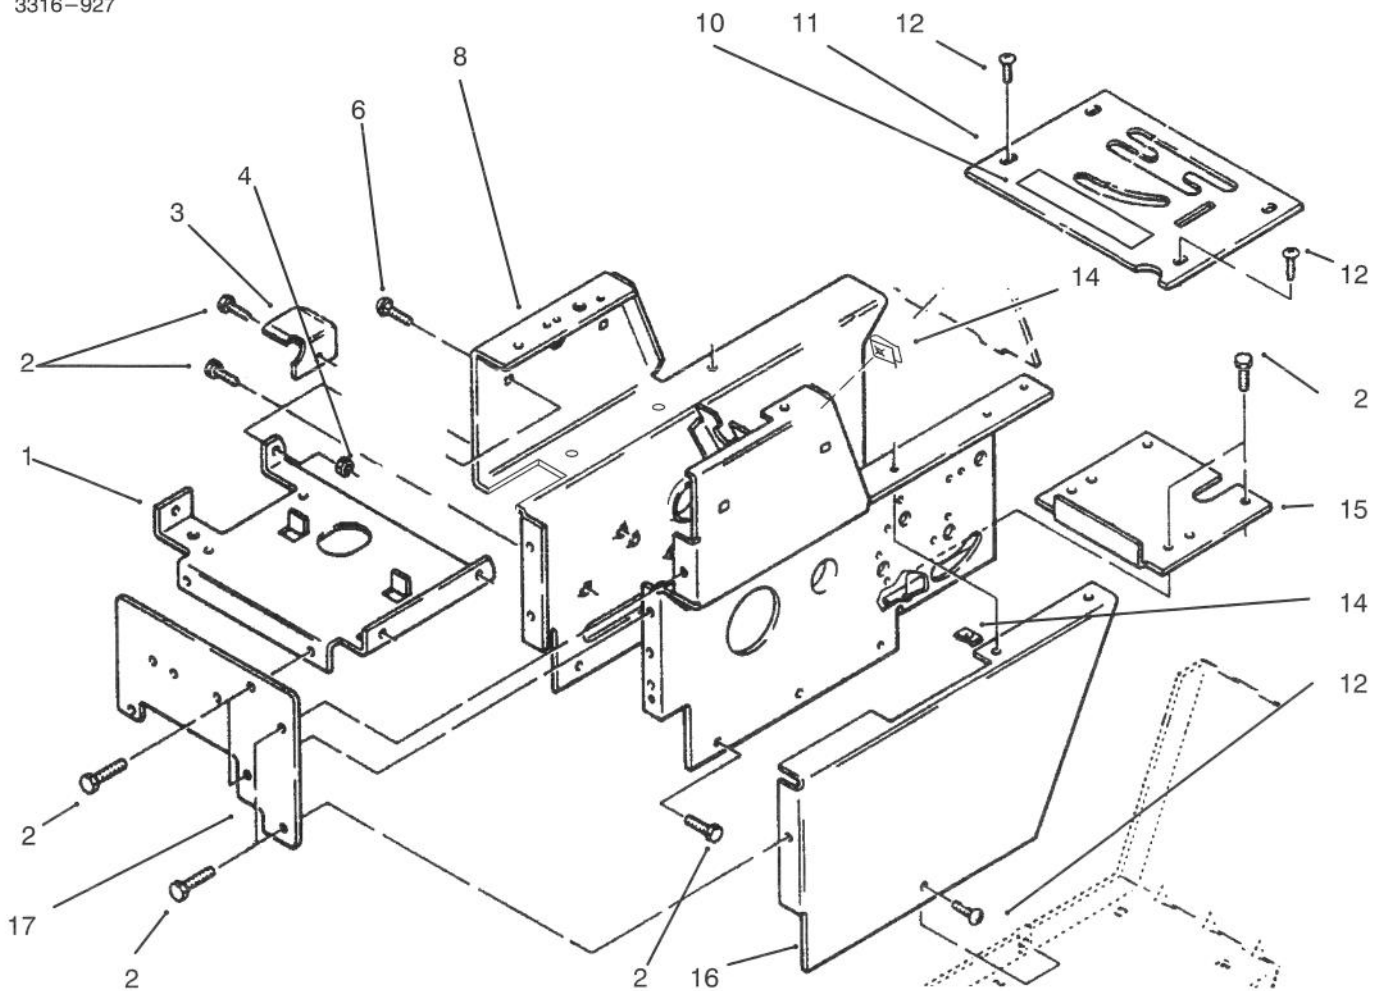

HOOD STAND AND SUPPORTS

Ref. No.	Part No.	Description	No. Used
1	78-3010	Bracket - Battery Support	1
2	926694	Screw - Hex. Hd..	13
3	88-2170	Bracket - Belt	1
4	9151126	Nut	4
6	117371	Bolt - Carriage	4
8	92-1525	Hoodstand	1
10	92-8946	Decal - Danger	1

Ref. No.	Part No.	Description	No. Used
11	92-6529	Plate - Shift Cover (Incl. Ref.#10)	1
12	910837	Screw	7
14	107069	Nut - Speed	7
15	106250	Cover - Dust	1
16	113935	Cover - Side, LH	1
17	78-3020	Plate - Front	

*Not Illustrated