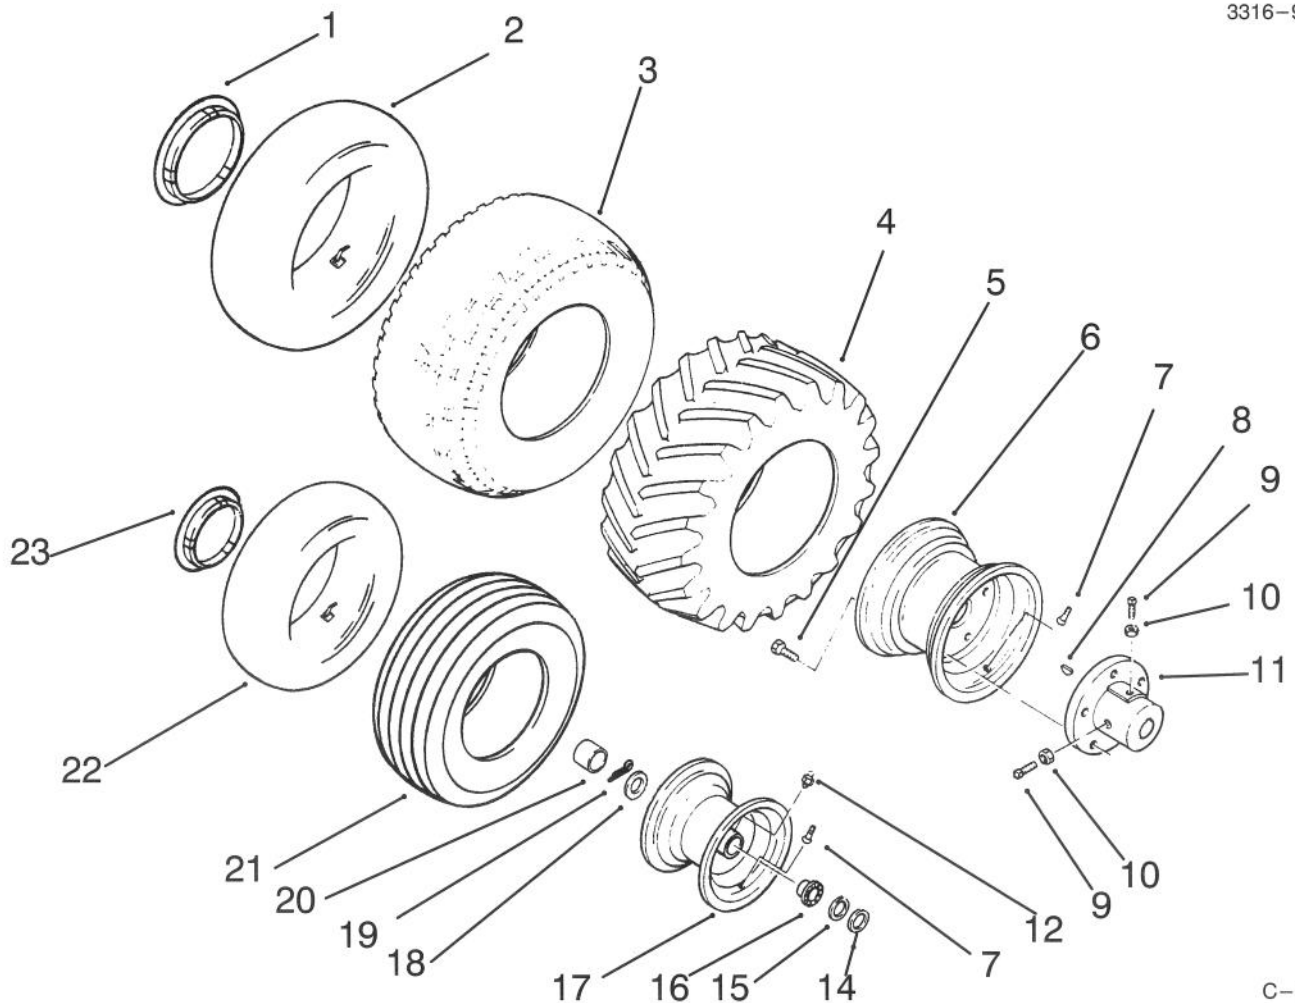

C-1499

WHEELS AND TIRES

Ref. No.	Part No.	Description	No. Used
1	114428	Logo - Hub Cap 12" (Opt.)	2
2	7007	Tube - Rear (Opt.)	2
*	100291	Tube - Cleat Tire (Opt.)	2
3	116744	Tire - Turf Trac, Rear	2
4	7607	Tire - Cleat, (Opt.)	2
5	83-2720	Bolt - Lug	10
6	111516	Wheel - Rear	2
*	110677	Wheel - Cleat (Opt.)	2
7	5108	Stem - Valve	4
8	937108	Key - Woodruff	2
9	3243-5	Screw - Set	4
10	3218-3	Nut	4
11	105763	Hub - Rear	2

Ref. No.	Part No.	Description	No. Used
12	109500	Fitting - Grease	2
14	5210	Washer - Shim .015	2
15	1278	Washer - Shim .050	4
16	110513	Bearing - Ball	4
17	78-1680	Rim - Front	2
18	111952	Washer - Special Hub Cap	2
19	3272-17	Pin - Cotter	2
20	111591	Hubcap	2
21	117127	Tire - Turf Trac, Front	2
22	100079	Tube - Front" (Opt.)	2
23	114427	Logo - Hub Cap 6" (Opt.)	2
*	78-1660	Wheel Assembly - Front (Incl. Ref.# 7,12, 16 & 21)	2

*Not Illustrated