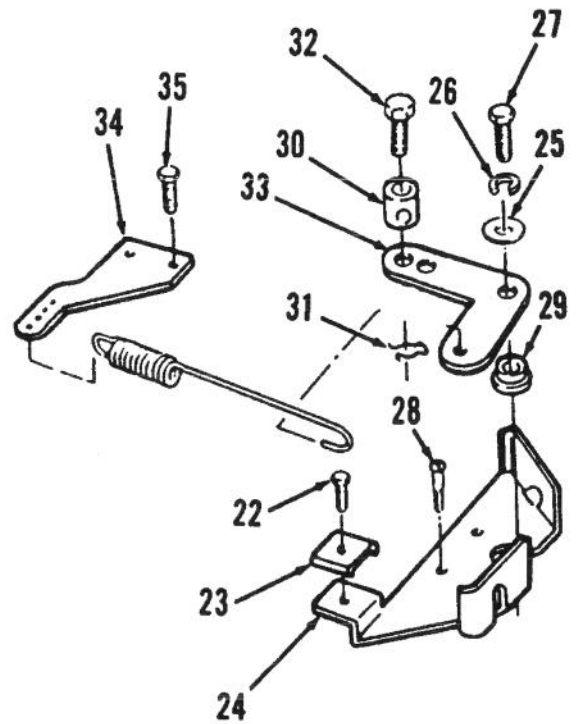

C-1669

GOVERNOR

Ref. No.	Part No.	Description	No. Used
11	NN10217	Spring - Governor, 5 Ball	1
12	57-9190	Clamp - Cable	1
13	79-6360	Bracket	1
14	NN10395	Screw	1
15	59-1030	Screw	1
16	NN10219	Spring	1
17	92-0922	Arm - Governor Control, w/o Swivel	1
18	59-1100	Screw	2
19	NN10357	Washer - Flat	1
20	NN10218	Bushing	1
22	59-1000	Screw	1
23	57-9190	Clamp - Throttle Cable	1

Ref. No.	Part No.	Description	No. Used
24	79-6390	Bracket - Governor Control	1
25	59-0830	Washer - Flat	1
26	82-1620	Washer - Lock	1
27	82-1370	Screw	1
28	201327	Screw	3
29	79-6400	Bushing - Governor Control	1
30	NN10320	Swivel - Throttle Control	1
31	59-0720	Pin - Cotter	1
32	NN10410	Screw - Machine	1
33	79-6410	Link - Governor Control	1
34	79-6420	Adapter - Governor Arm	1
35	59-1050	Screw	2