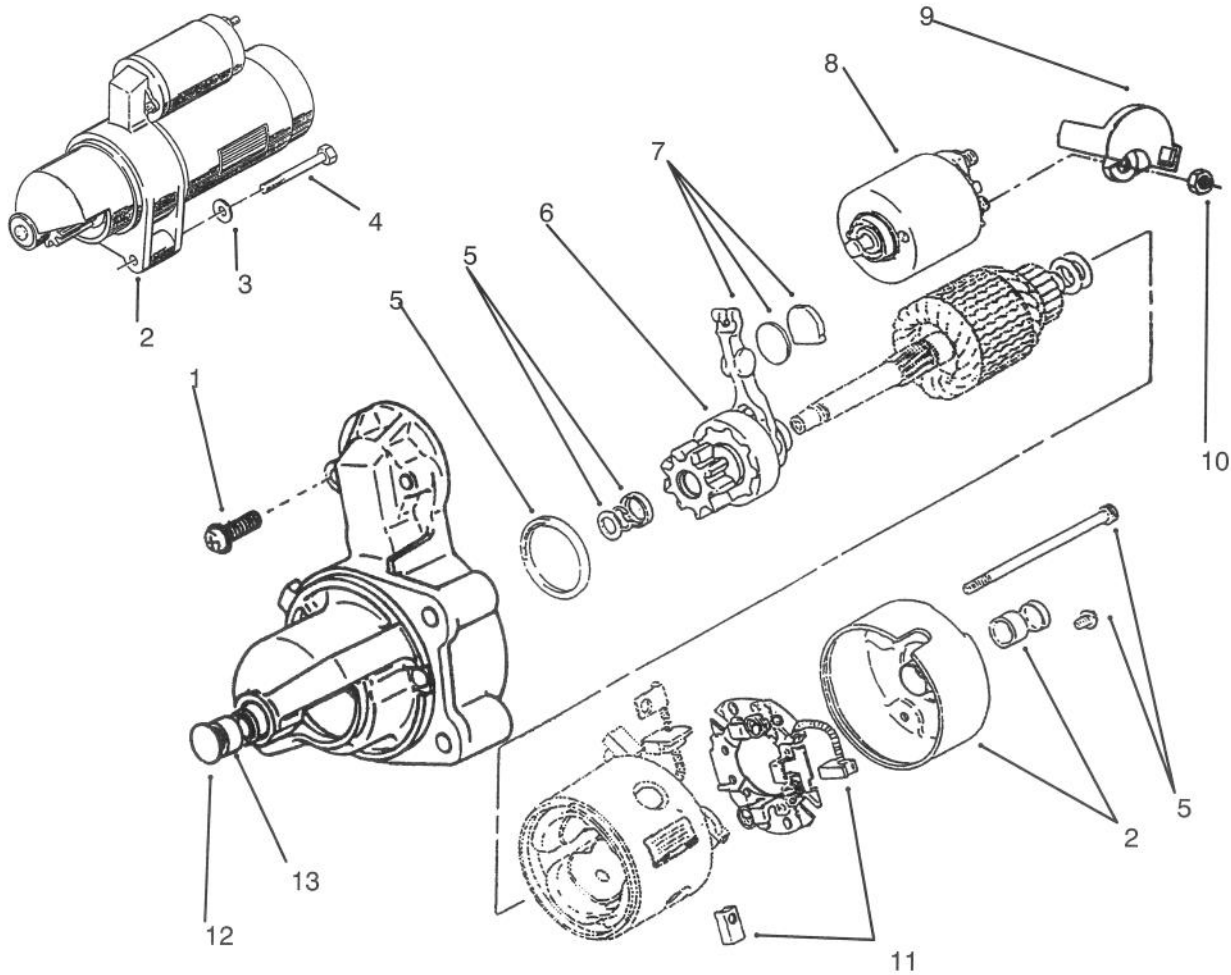

C-1671

STARTER

Ref. No.	Part No.	Description	No. Used
1	NN10885	Starter Hdwr Kit (Incl. Solenoid Screws [2] Brush Holder Screws [2], Thru Bolts[2], Armature Shims [2], Pinion Stop Collar, & Pinion Retaining Ring)	1
2	71-6040	Starter, Complete - See Components Below	1
3	57-9770	Washer - Flat	2
4	79-6580	Screw - Cap	2
5	NN10886	Seal - Dust	1
6	NN10884	Clutch - Starter (Incl. Pinion Gear w/Clutch)	1
7	NN10266	Kit - Starter Shift Lever (Incl. Shift Lever, Wear	

Ref. No.	Part No.	Description	No. Used
8	NN10887	Plate & Rubber Plug) Kit - Starter Solenoid (Incl. Solenoid, Spring, & Plunger)	1
9	NN10930	Cap - Starter Solenoid	1
10	NN10768	Nut	1
11	NN10883	Kit - Starter Brush (Incl. Positive Brush [2] & Negative Brush w/Pigtail)	1
12	62-2730	Kit - Bushing (Incl. Front Bushing & Rear Cap w/Bushing)	1
13	NN10929	Holder - Starter Brush (Incl. Brush Holder w/Negative Brush)	1