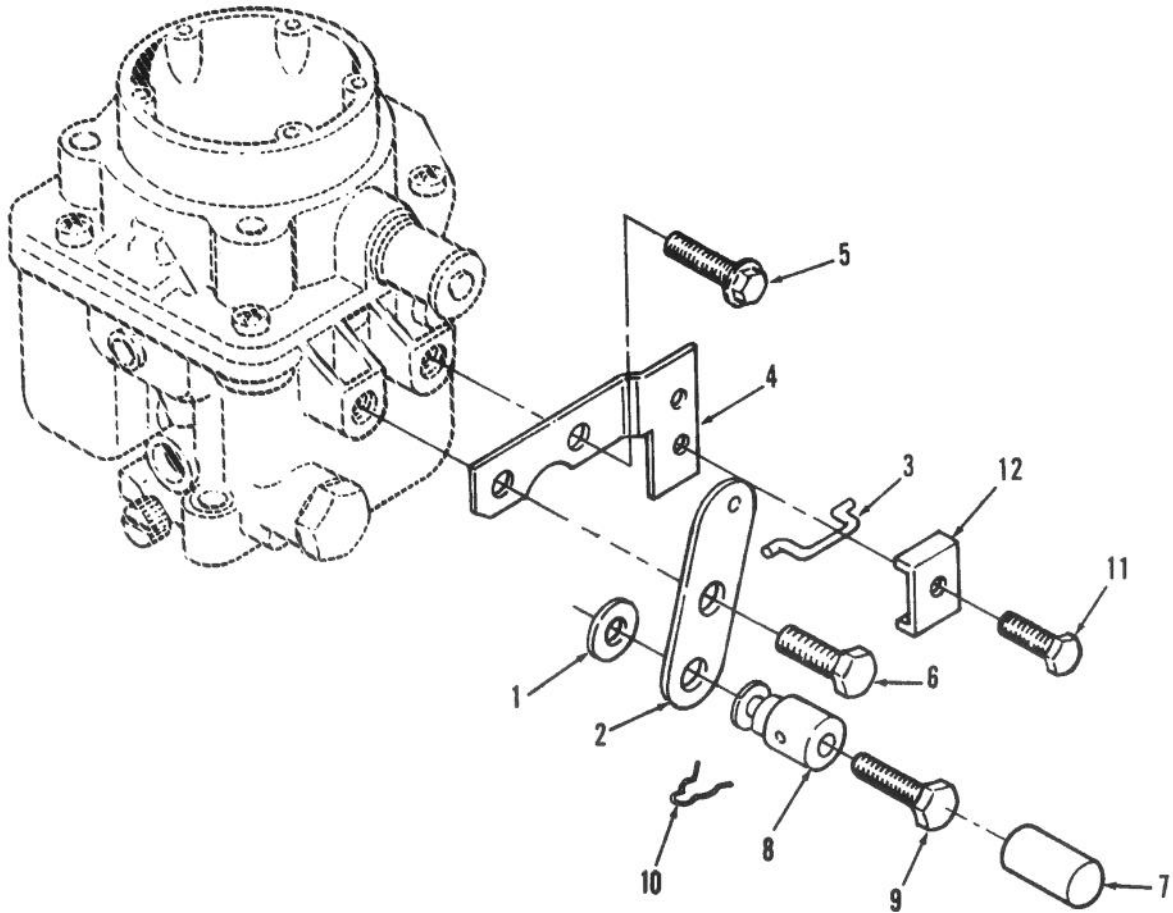

C-1668

CHOKE LINKAGE

Ref. No.	Part No.	Description	No. Used
1	59-0850	Washer	2
2	59-0460	Lever - Choke	1
3	57-9180	Link - Choke	1
4	59-0470	Bracket	1
5	NN10412	Screw	1
6	92-0916	Screw	1

Ref. No.	Part No.	Description	No. Used
7	NN10830	Plug	1
8	57-9170	Swivel - Choke Lever	1
9	NN10410	Screw	1
10	59-0720	Pin - Cotter	1
11	NN10784	Screw	1
12	57-9190	Clip	1