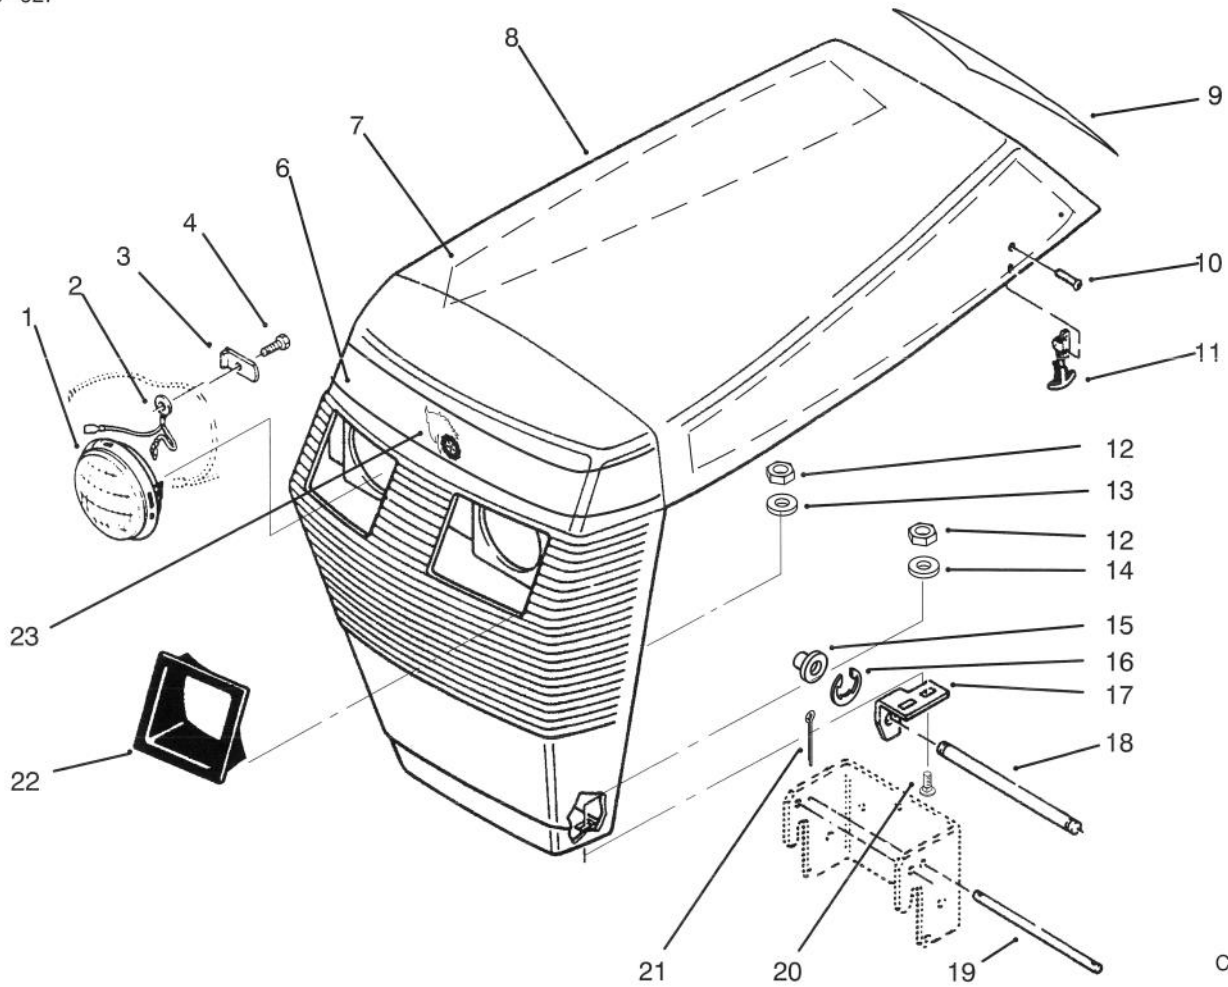

C-1481

HOOD ASSEMBLY

Ref. No.	Part No.	Description	No. Used
1	102881	Headlight	2
2	108130	Wire - Headlight Ground	1
3	109459	Clamp	2
4	926671	Bolt	2
6	92-9826	Decal - Hood, Front	1
7	92-9825	Decal - Hood RH	1
*	92-9824	Decal - Hood LH	1
8	88-2782	Hood (Incl. Ref. # 9)	1
9	92-9837	Decal - Danger	1
10	117432	Rivet - Pop	4
11	117344	Handle Assembly	2
12	3296-42	Nut	4

Ref. No.	Part No.	Description	No. Used
13	3254-2	Washer - Intl. T	1
14	3256-22	Washer	3
15	5979	Bushing - Hood Pivot	2
16	105797	Ring - Retaining	2
17	116747	Bracket - LH	1
*	116746	Bracket - RH	1
18	116745	Rod - Pivot	1
19	101850	Rod - Hood Stop	1
20	3229-25	Bolt - Carriage	4
21	3272-1	Pin - Cotter	2
22	109495	Retainer - Headlight LH	1
*	109494	Retainer - Headlight RH	1
23	92-9836	Decal - Logo	1

*Not Illustrated