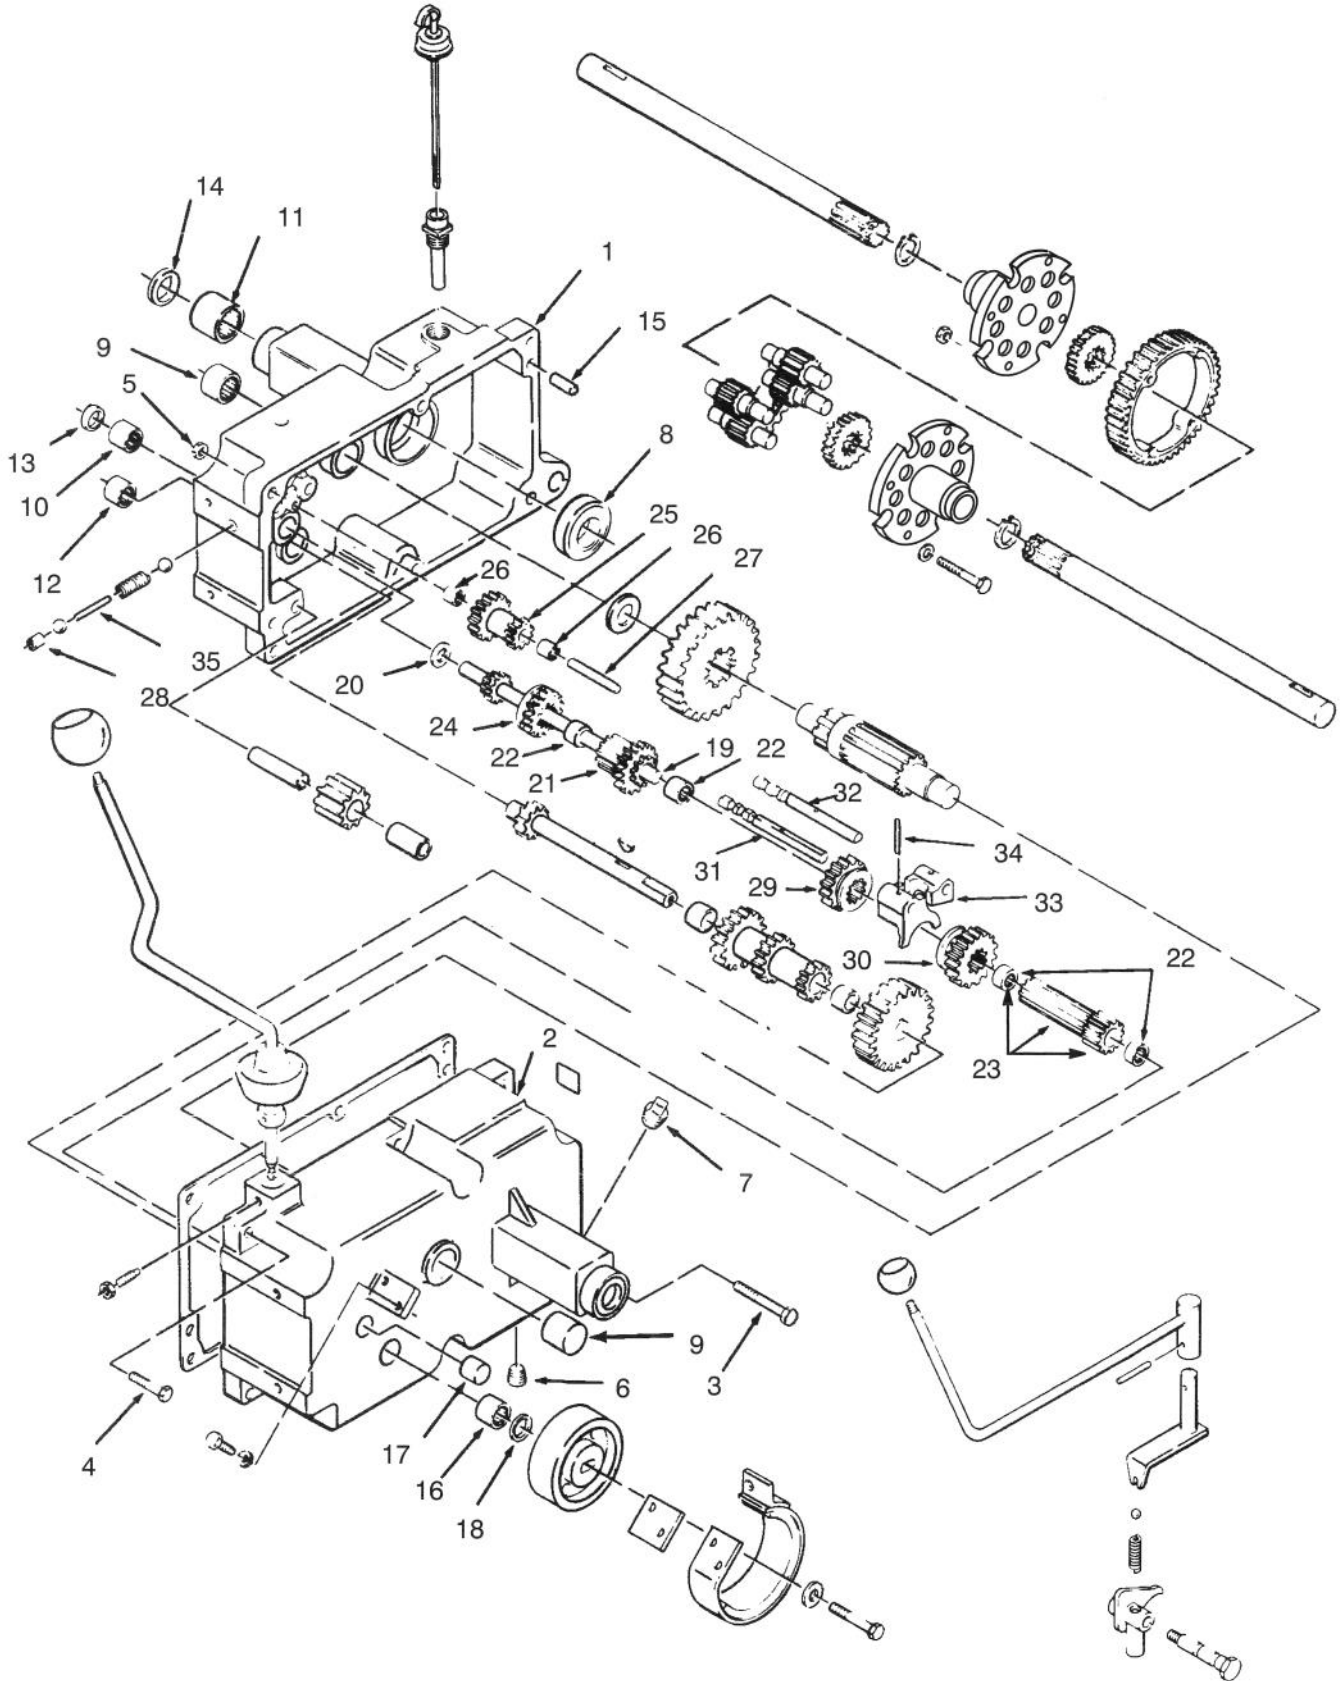

TRANSMISSION 8-SPEED

C-1473

TRANSMISSION 8-SPEED

Ref. No.	Part No.	Description	No. Used
*	92-8708	Transmission Assembly	1
1	111200	Case-Transmission, RH	1
2	111198	Case-Transmission, LH	1
3	323-16	Screw - Hex. Hd..	1
4	323-11	Screw - Hex. Hd..	5
5	3296-39	Nut	6
6	281-10	Plug - Pipe, Allen Hd.	1
7	281-2	Plug - Pipe, Sq. Hd.	1
8	111199	Bearing - Ball	2
9	1532	Bearing - Needle	2
10	1542	Bearing - Needle	1
11	9416	Bearing - Needle	2
12	1529	Bearing - Needle	1
13	100442	Seal - Input Shaft	1
14	100443	Seal - Axle	4
15	3915	Pin - Locating	2
16	1523	Bearing - Needle	1
17	83-2890	Bearing - Needle	1
18	100441	Seal - Brake Shaft	1

Ref. No.	Part No.	Description	No. Used
19	7201	Shaft - Input	1
20	7418	Washer - Thrust	1
21	7204	Gear Assembly (Incl. Ref. #22)	1
22	1518	Bearing - Needle	2
23	5175	Gear Assembly (Incl. Ref. # 22)	1
24	7205	Gear - Sliding	1
25	7206	Gear - Reduction	1
26	7207	Bearing - Needle	2
27	7208	Shaft - Reduction Gear	1
28	1243	Cup - Plug	1
29	5173	Gear - Hi & Second	1
30	5174	Gear Low & Reverse	1
31	5615	Rail - Shift, Front	1
32	5616	Rail - Shift, Rear	1
33	3503	Fork - Shift	2
34	933156	Pin - Spirol	2
35	5614	Pin - Shift	1

*Not Illustrated