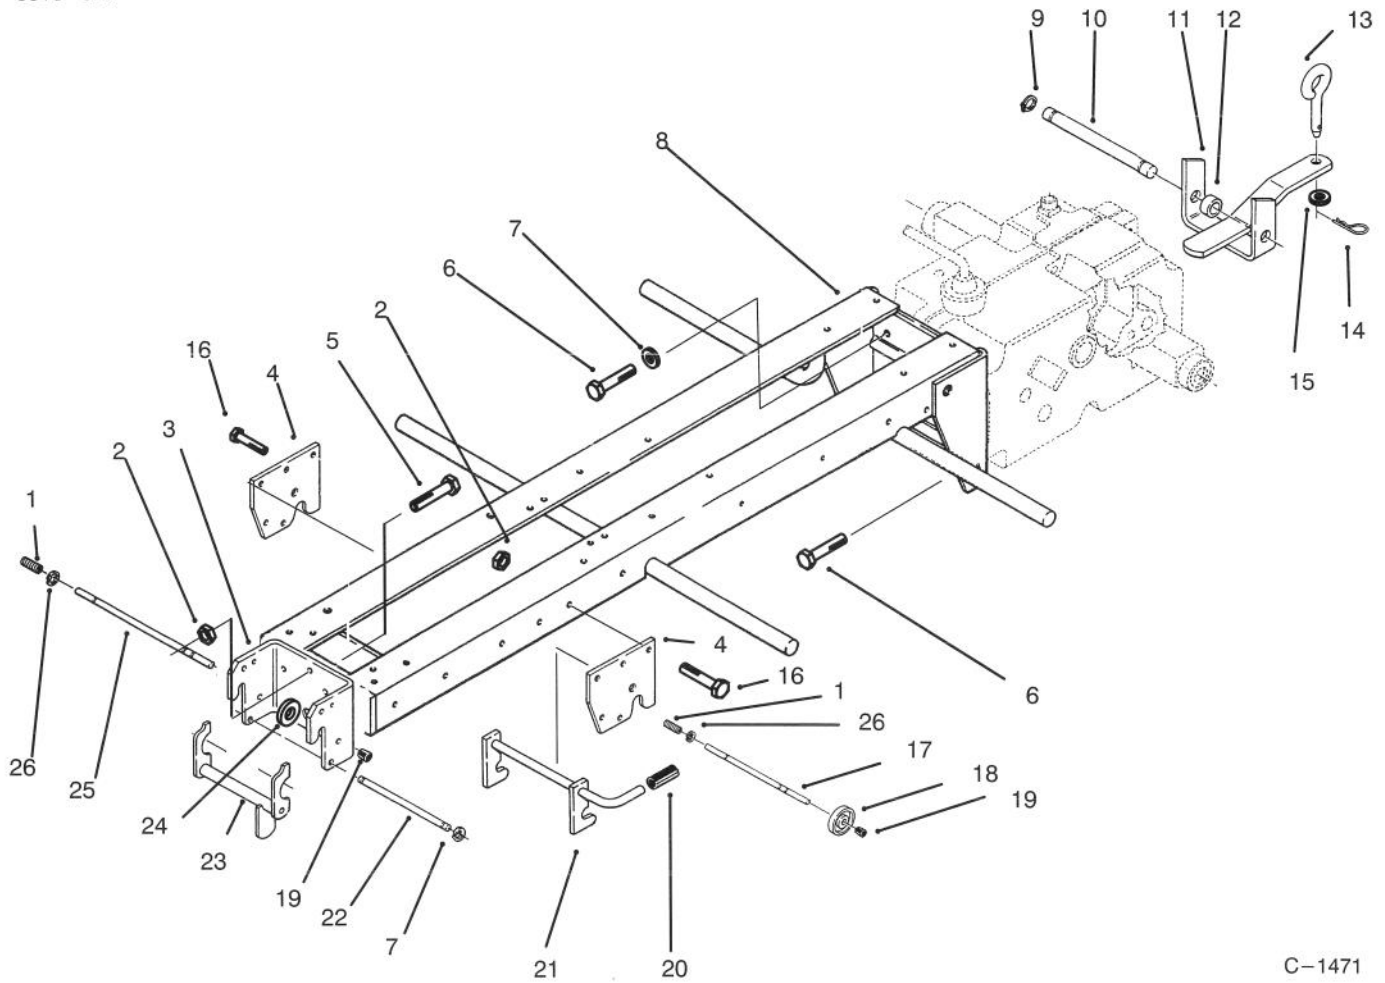

C-1471

FRAME & HITCHES

Ref. No.	Part No.	Description	No. Used
1	8616	Spring	2
2	3296-39	Nut	9
3	101711	Housing - Front Hitch	1
4	102644	Plate - Mid Hitch	2
5	3231-25	Bolt - Carriage	3
6	323-5	Bolt	4
7	3253-21	Washer - Lock	4
8	78-2680	Frame	1
9	5618	Ring - Retaining	2
10	105269	Shaft - Drawbar Hitch	1
11	1644	Hitch - Drawbar	1
12	979120	Spacer	2
13	106634	Pin - Hitch	1

Ref. No.	Part No.	Description	No. Used
14	933505	Pin - Cotter	1
15	3256-26	Washer - Flat	1
16	323-44	Screw - Hex. Hd..	6
17	101017	Rod - Mid Hitch Lock	1
18	83-6520	Rod - Lock	1
19	105316	Cap - Lock Rod	2
20	9038	Grip	1
21	117930	Latch - Mid Hitch	1
22	101750	Rod - Pivot Latch	1
23	93-1613	Latch - Front Hitch	1
24	101707	Lock - Attachment	1
25	101751	Rod - Lock	1
26	105797	Ring - Retaining	6