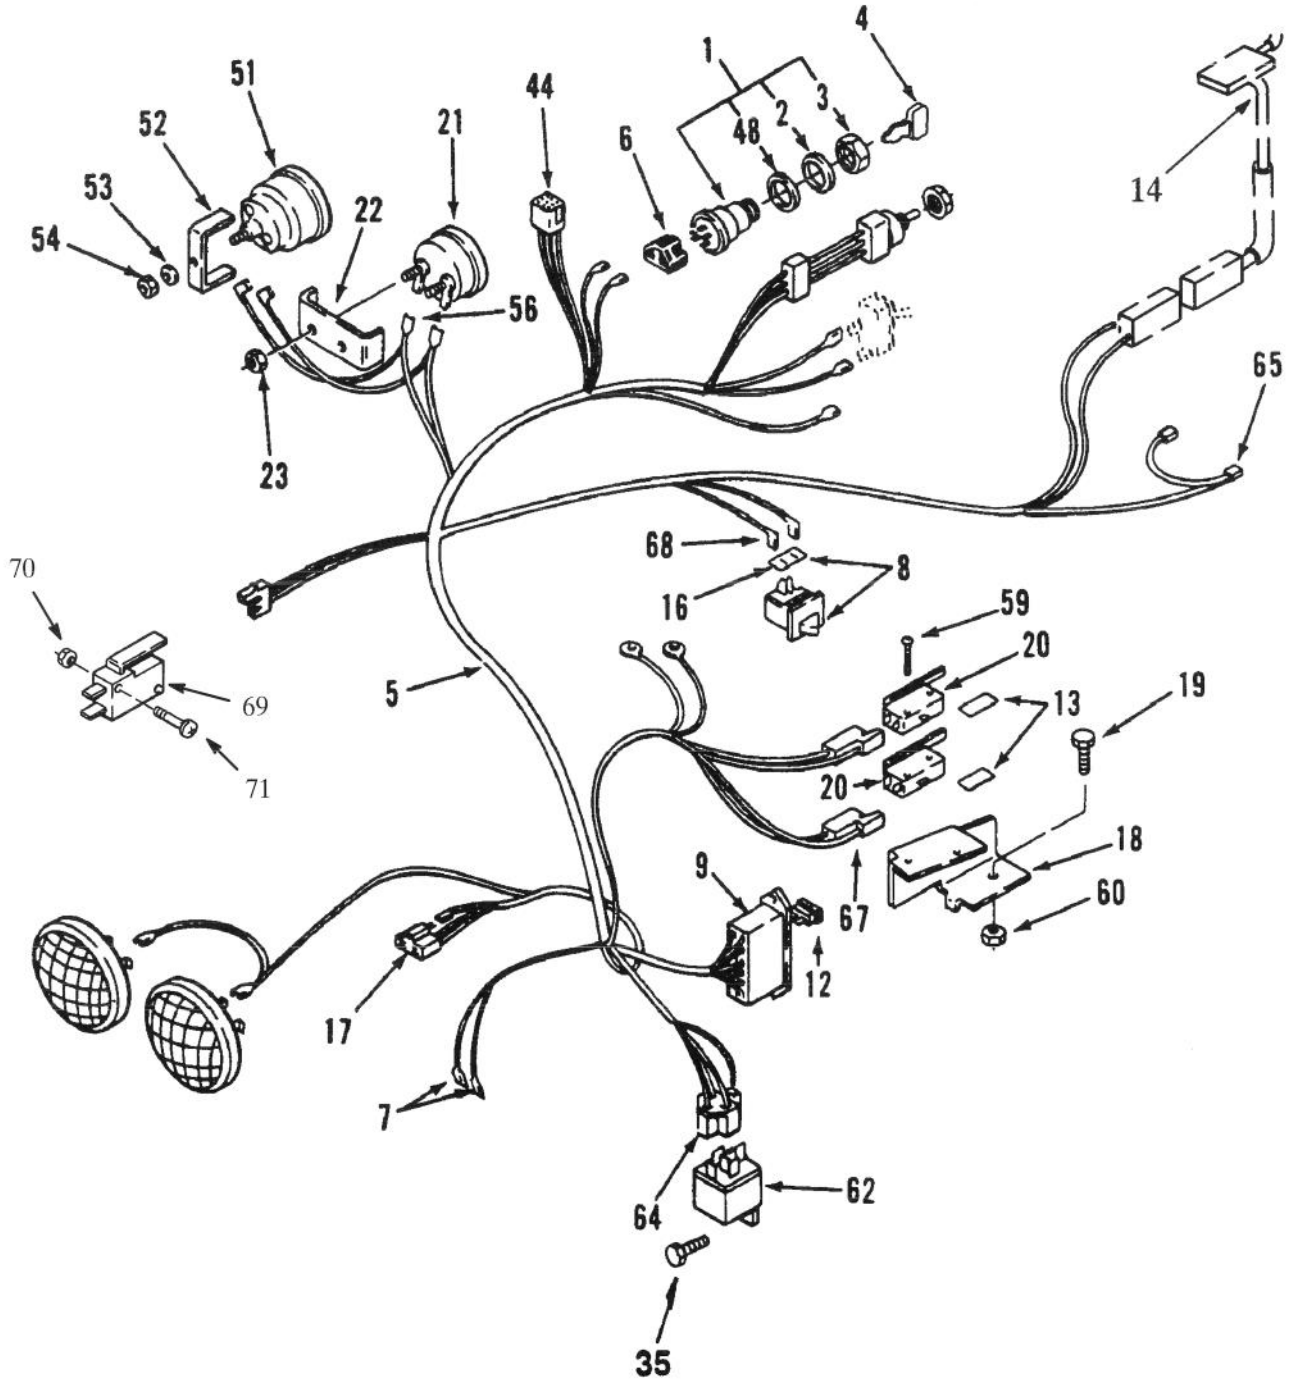

ELECTRICAL SYSTEM

ELECTRICAL SYSTEM

Ref. No.	Part No.	Description	No. Used	Ref. No.	Part No.	Description	No. Used
1	111216	Switch – Ignition	1	20	111332	Switch – PTO Interlock	2
2	920160	Washer – Lock	1	21	79-0060	Voltmeter	1
3	101884	Nut – Special	1	22	78-0080	Clamp – Voltmeter	1
4	62-7770	Key – Ignition, Padded	1	23	5924	Nut	2
5	79-3600	Wiring Harness (Incl. Ref.# 6,7,9,17,44,65 & 68)	1	35	910794	Screw	1
6	104926	Switch – Connector Body Ignition	1	48	920262	Washer – Special	1
7	518105	Terminal	1	51	78-0020	Meter – Hour (Incl. Ref.# 52-54)	1
8	103480	Switch – Clutch Interlock, (Incl. Ref.#16)	1	52	114017	Clamp – Hour Meter	1
9	120930	Body – Fuse	1	53	920120	Washer – Lock	1
12	109355	Fuse 15 Amp ATO or ATC	1	54	915962	Nut – Hex	1
*	109102	Fuse 25 Amp ATO or ATC	1	59	910478	Screw	2
*	NN10277	Fuse 30 Amp ATO or ATC	1	60	915732	Nut	2
13	111642	Barrier – Switch Insulator	2	62	116397	Relay	1
14	38-1420	Switch – Seat	1	64	518105	Terminal	1
16	110502	Shield – Dirt	1	65	6921	Terminal	1
17	112185	Body – Connector	1	68	518077	Terminal	2
18	115411	Support – Switch	1	69	111332	Switch – Parking Brake	1
19	926671	Bolt	1	70	915732	Nut – Hex	2
				71	910948	Screw	2

*Not Illustrated