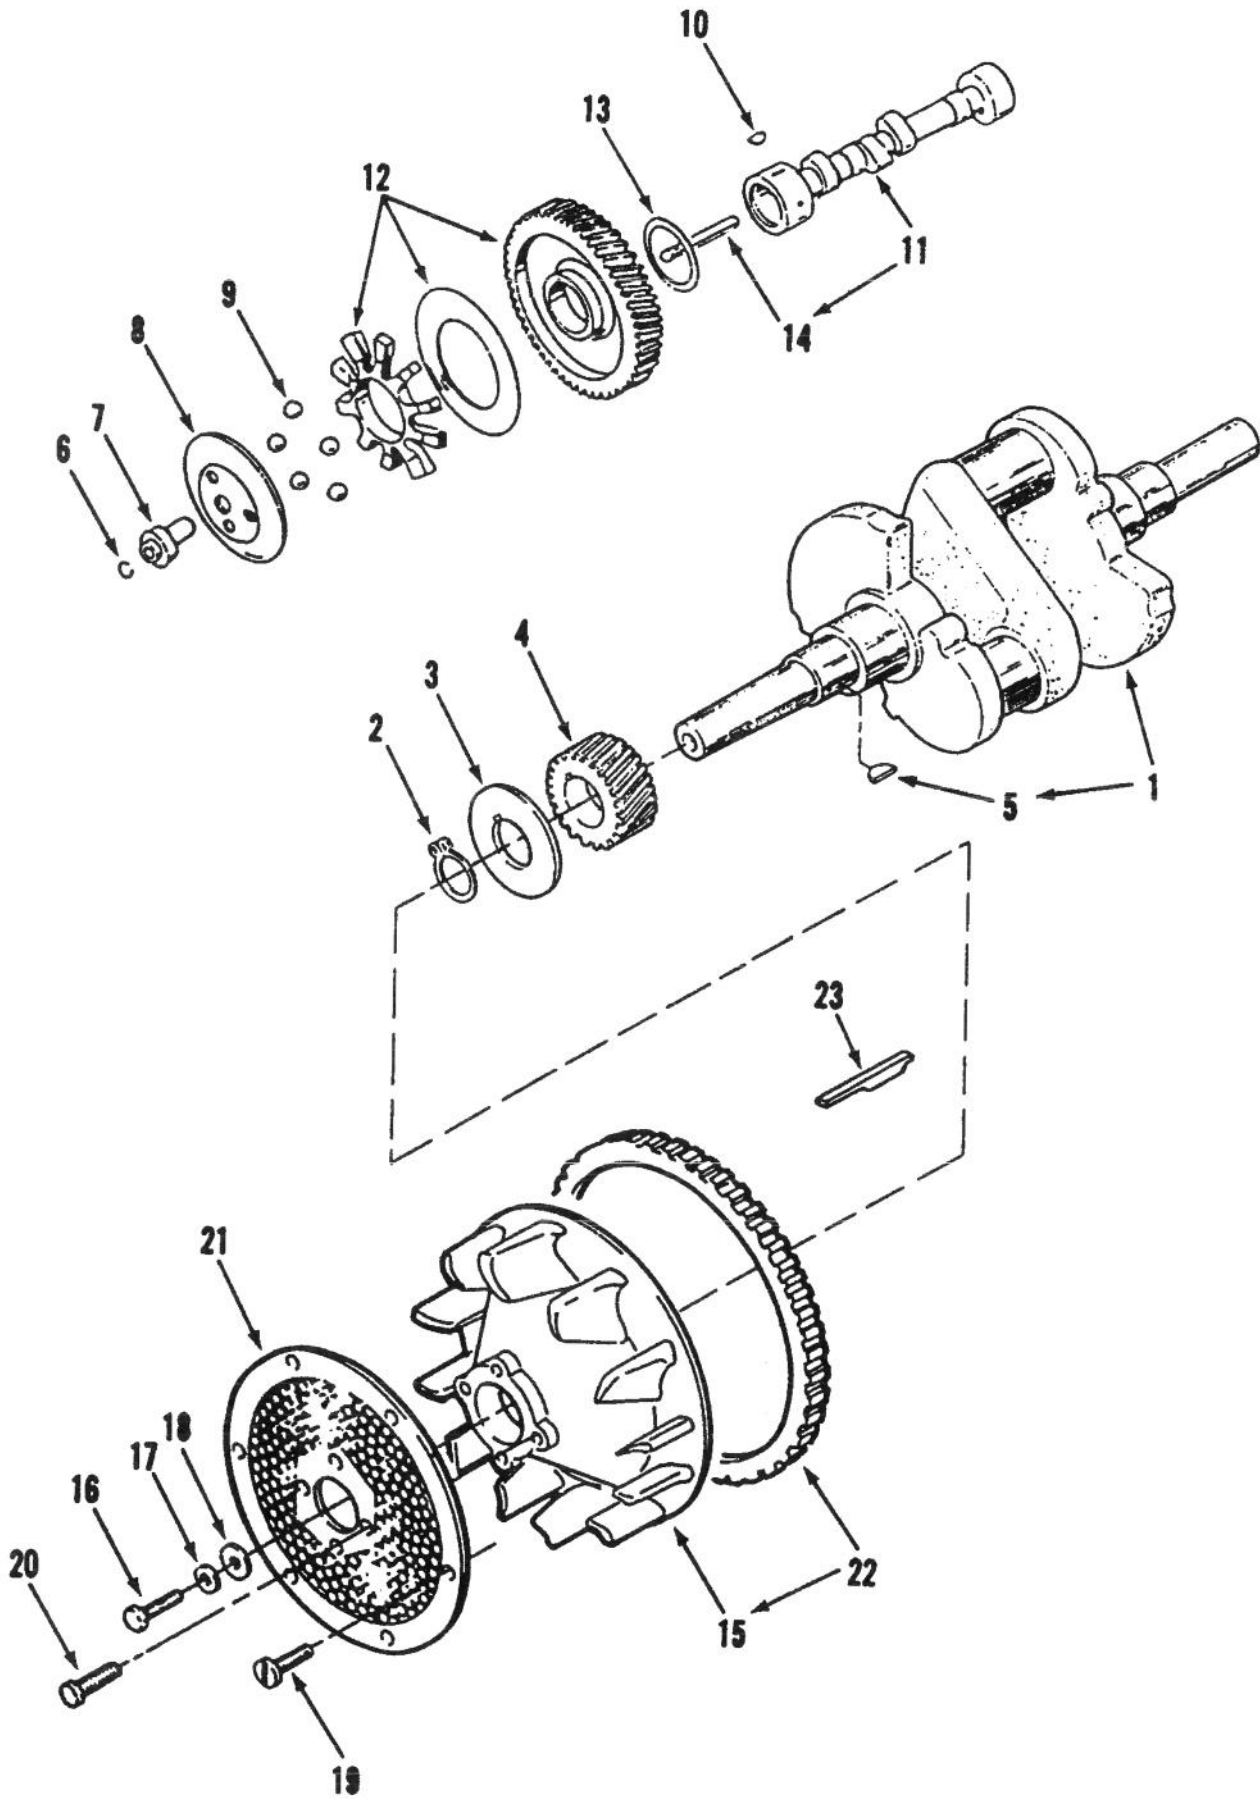

CRANKSHAFT, CAMSHAFT, FLYWHEEL

CRANKSHAFT, CAMSHAFT, FLYWHEEL

Ref. No.	Part No.	Description	No. Used
1	NN10853	Crankshaft	1
2	57-9710	Ring - Retaining	1
3	NN10439	Washer	1
4	NN10438	Gear	1
5	NN10330	Key	1
6	NN10215	Ring - Retaining	1
7	NN10221	Hub - Governor Cup	1
8	NN10222	Cup - Governor	1
9	57-9640	Ball	1
10	57-9660	Key	1
11	NN10032	Camshaft (Incl. Item 13)	1
12	57-8210	Camshaft Gear (Incl. Gear, Spacer, & Plate)	1

Ref. No.	Part No.	Description	No. Used
13	NN10030	Washer	1
14	NN10214	Pin	1
15	NN10171	Flywheel (Incl. Ring Gear)	1
16	NN10021	Screw	1
17	82-1320	Washer	1
18	NN10355	Washer	1
19	NN10409	Screw	6
20	82-1400	Screw	4
21	79-6440	Screen	1
22	57-8180	Gear - Ring	1
23	82-1150	Key	1