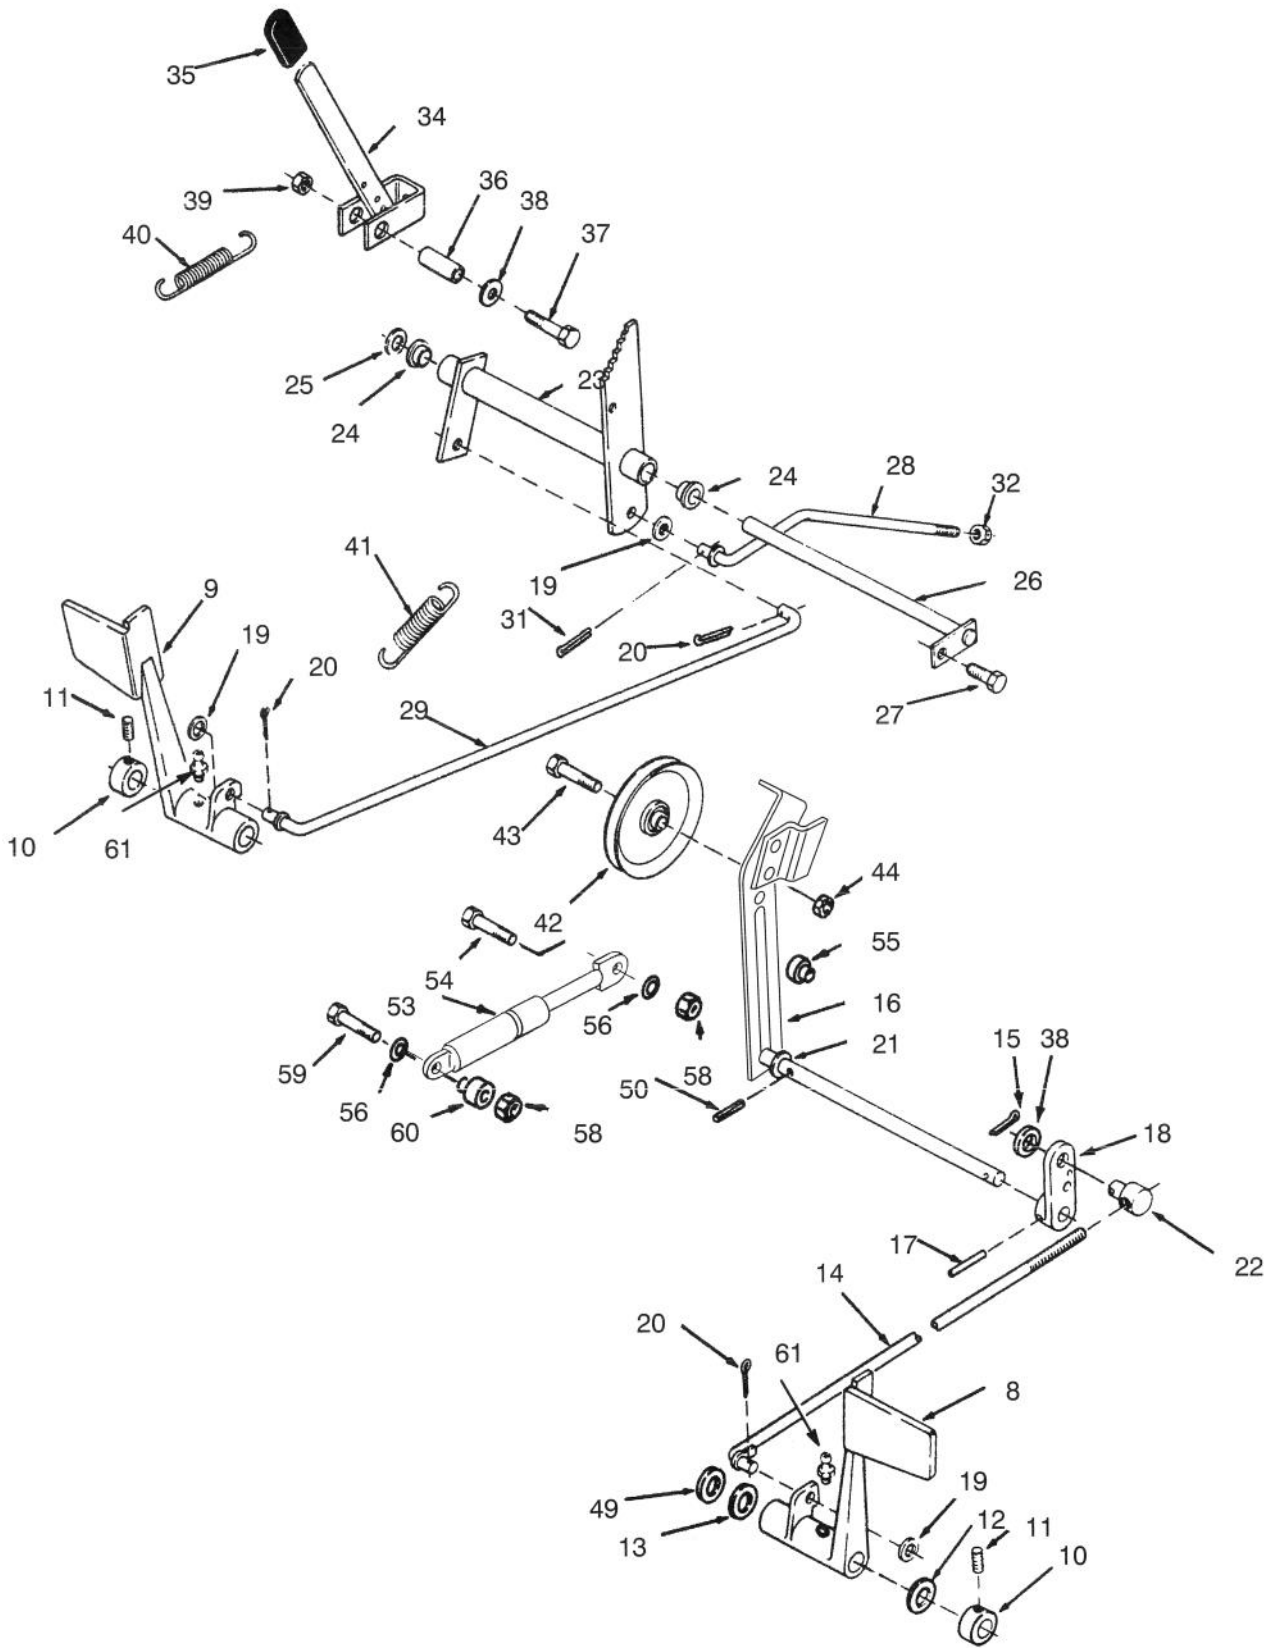

CLUTCH, BRAKE AND SPEED CONTROL LINKAGE

CLUTCH, BRAKE AND SPEED CONTROL LINKAGE

Ref. No.	Part No.	Description	No. Used
8	114814	Pedal – Clutch	1
9	114813	Pedal – Brake	1
10	111383	Collar	3
11	3245-32	Screw – Set	3
12	7896	Washer – Bowed	1
13	1278	Washer – Shim	1
14	103347	Rod – Clutch	1
15	3272-6	Pin – Cotter	1
16	78-2970	Arm – Clutch Idler	1
17	933190	Pin – Spirol	1
18	105896	Arm – Clutch Rod	1
19	920248	Washer – Nylon	3
20	3272-10	Pin – Cotter	3
21	3765	Washer – Shim	1
22	101161	Trunnion – Clutch Rod	1
23	103543	Bell Crank – Brake Linkage	1
24	7879	Bushing	2
25	3256-26	Washer	1
26	106417	Rod – Bell Crank Pivot	1
27	926694	Screw – Hex. Hd..	1
28	105900	Rod – Brake, Rear	1
29	105886	Rod – Brake, Front	1
31	933505	Pin – Cotter	1

Ref. No.	Part No.	Description	No. Used
32	3296-39	Nut	1
34	106451	Lever – Parking Brake	1
35	6820	Grip	1
36	102025	Spacer	1
37	323-9	Screw Hex. Hd..	1
38	3256-24	Washer	2
39	102809	Nut – Special	1
40	107677	Spring – Brake Return	1
41	103628	Spring – Return	1
42	7451	Pulley – Idler	1
43	106193	Bolt – Special	1
44	32146-2	Nut	1
49	920225	Washer – Special	1
50	933267	Pin – Spirol	1
53	78-3240	Spring – Gas	1
54	321-31	Screw – Hex. Hd..	1
55	78-3260	Spacer	1
56	3256-22	Washer	2
58	3296-42	Nut	2
59	321-9	Screw – Hex. Hd..	1
60	78-3250	Spacer	1
61	302-5	Fitting – Grease	2