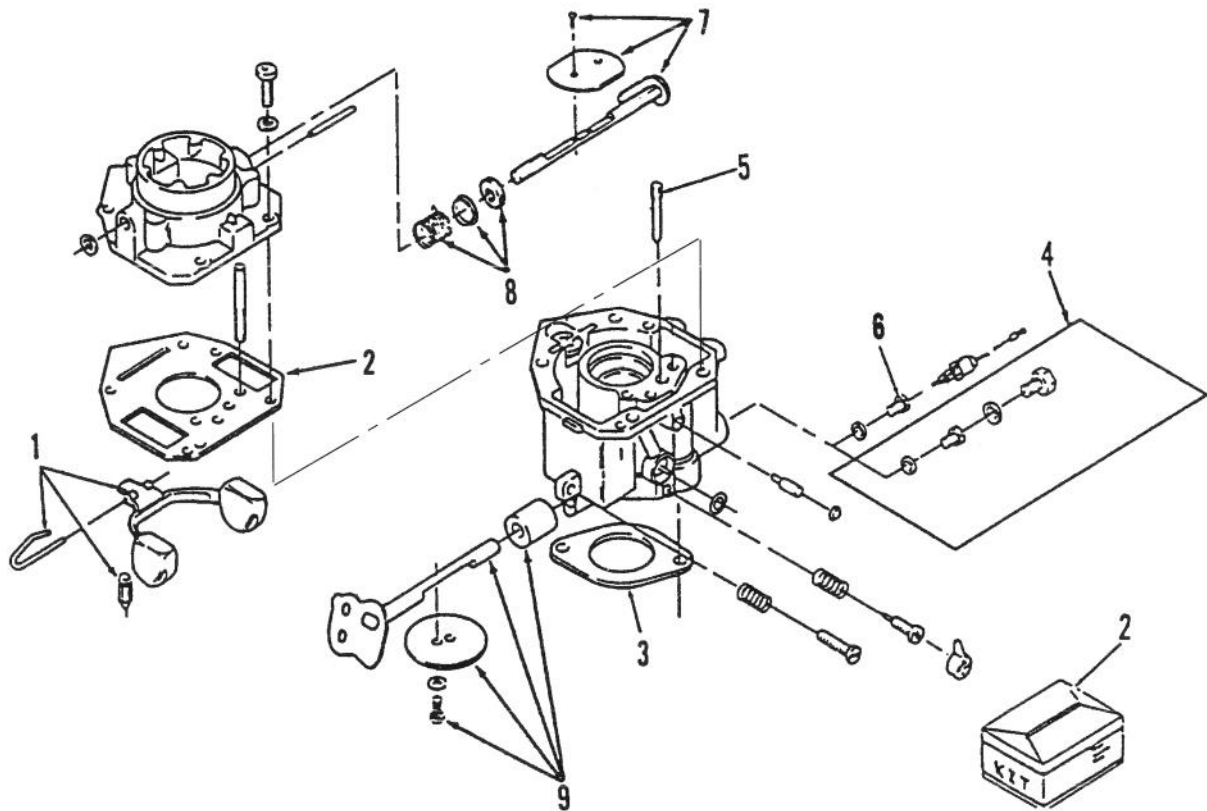

C-1667

CARBURETOR

Ref. No.	Part No.	Description	No. Used
1	NN10209	Kit - Float (Incl. Float, Pin, & Valve)	1
2	82-0780	Kit - Repair (Incl. Screw & Plug Package, Gasket Package, Float Valve, Idle Adjustment Needle & Spring, Mounting Gaskets, & Idle Limit Cap)	1
3	82-0850	Gasket - Carburetor Mtg. Jet (Power-Fixed & Opt. High Altitude)	1
4	NN10810	Kit - Fixed Jet	1

Ref. No.	Part No.	Description	No. Used
5	NN10201	Jet - Idle	1
6	NN10199	Jet - Power	1
7	NN10207	Kit - Choke Shaft (Incl. Choke Valve, Valve Screw - Set, & Air Filter)	1
8	NN10809	Kit - Choke Lever (Incl. Choke Lever Ring, Choke Spring, & Choke Collar)	1
9	NN10811	Kit - Throttle Shaft (Incl. Valve Screw - Set, Air Filter, & Throttle Valve)	1