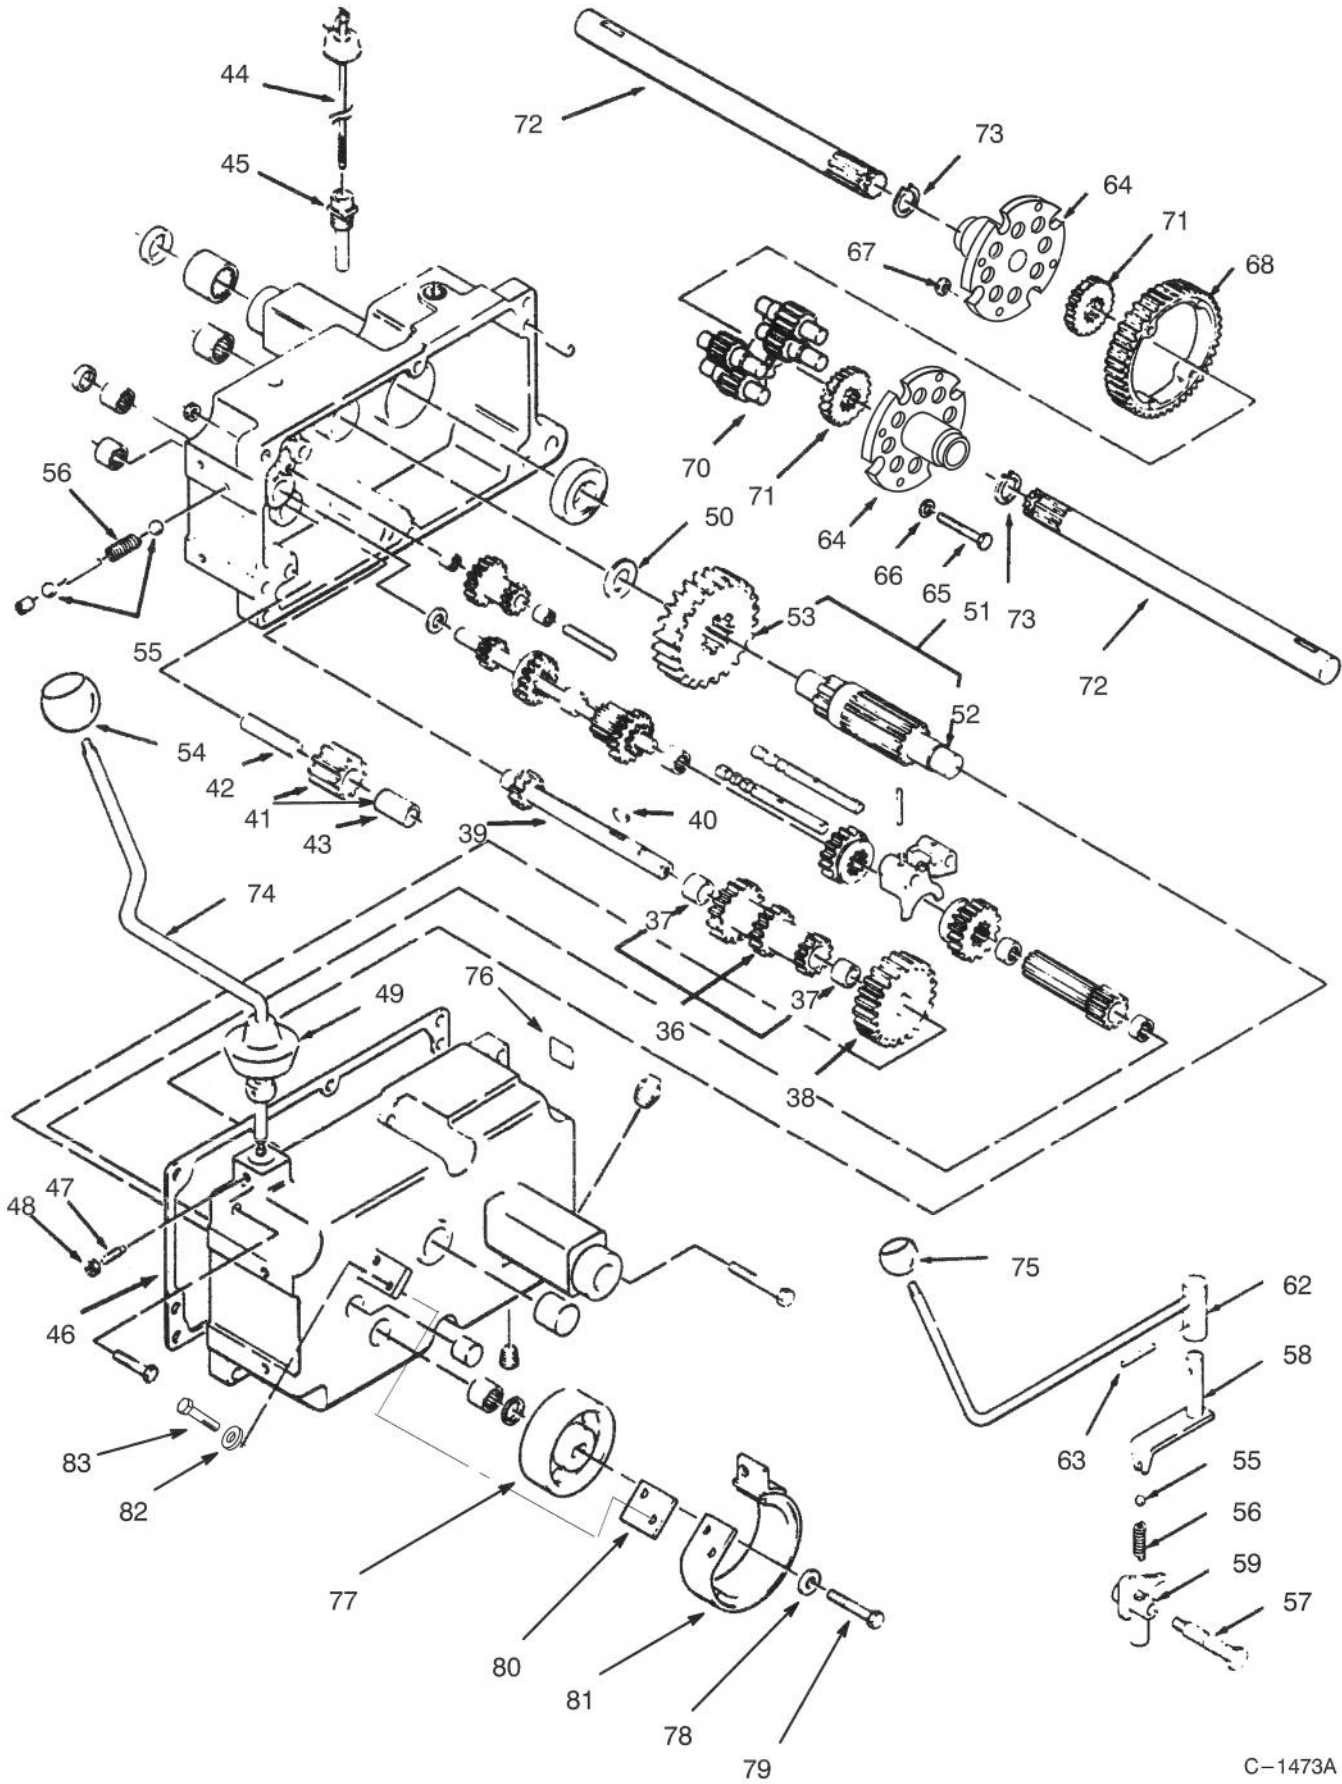

TRANSMISSION 8-SPEED

C-1473A

TRANSMISSION 8-SPEED

Ref. No.	Part No.	Description	No. Used
36	7269	Gear Assembly (Incl. Ref.#37)	1
37	1504	Bushing – Bronze	2
38	3527	Gear – Reduction	1
39	83-3530	Shaft – Cluster	1
40	937089	Key – Woodruff	1
41	4204	Gear Assembly, Reverse Idler (Incl. Ref. #43)	1
42	3909	Pin – Reverse Idler	1
43	1516	Bushing – Reverse Idler	1
44	101847	Dipstick	1
45	102703	Nipple – Transmission Fill	1
46	3912	Gasket – Transmission	1
47	1239	Screw – Set – Special	1
48	3217-5	Nut	1
49	3577	Cover – Dust	1
50	9547	Washer – Thrust	1
51	102974	Gear Assembly (Incl. Ref.# 52 & 53)	1
52	101625	Shaft – Pinion	1
53	101626	Gear 44 Tooth	1
54	108758	Knob – Gear Shift	1
55	3517	Ball – Detent	3
56	106030	Spring – Detent	2
57	7213	Bolt – Detent	1

Ref. No.	Part No.	Description	No. Used
58	7214	Lever – Shift Hi–Low Range	1
59	116636	Fork – Shift Hi–Low Range	1
62	110727	Rod – Shift Hi–Low Range	1
63	933184	Pin – Spirol	1
64	111196	Cap – Diff End	2
65	911423	Bolt	4
66	107374	Washer – Special	4
67	108881	Nut – Hex	4
68	105061	Gear – Differential Ring 43 Tooth	1
70	101623	Gear – Differential Pinion	8
71	101889	Gear – Differential Axle	2
72	105875	Axle – Rear	2
73	105876	Ring – Special, Snap	2
74	110725	Stick – Shift	1
75	83-2710	Knob – Hi–Lo Range Shift	1
76	92-8749	Decal – Unidrive	1
77	106719	Drum – Brake	1
78	2844	Washer – Special	1
79	110234	Screw – Hex. Hd..	1
80	9598	Plate – Stop	1
81	9593	Band – Brake	1
82	3253-3	Washer – Lock	2
83	321 - 3	Screw – Hex. Hd..	2