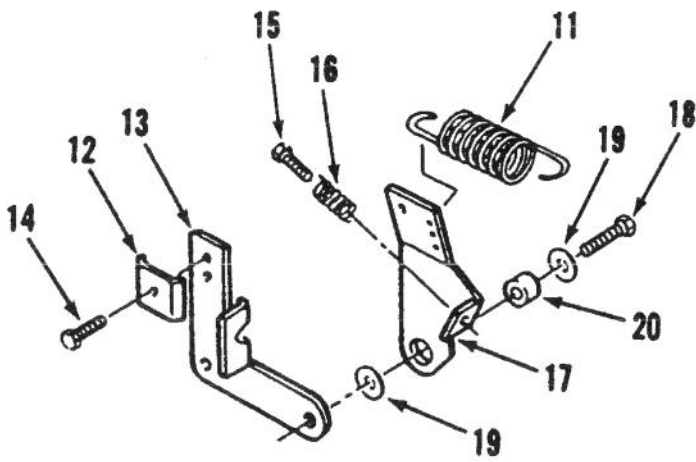

C-1669

GOVERNOR

Ref. No.	Part No.	Description	No. Used
11	NN10217	Spring - Governor, 5 Ball	1
12	57-9190	Clamp - Cable	1
13	79-6360	Bracket	1
14	NN10395	Screw	1
15	59-1030	Screw	1
16	NN10219	Spring	1
17	92-0922	Arm - Governor Control, w/o Swivel	1
18	59-1100	Screw	2
19	NN10357	Washer - Flat	1
20	NN10218	Bushing	1
22	59-1000	Screw	1
23	57-9190	Clamp - Throttle Cable	1

Ref. No.	Part No.	Description	No. Used
24	79-6390	Bracket - Governor Control	1
25	59-0830	Washer - Flat	1
26	82-1620	Washer - Lock	1
27	82-1370	Screw	1
28	201327	Screw	3
29	79-6400	Bushing - Governor Control	1
30	NN10320	Swivel - Throttle Control	1
31	59-0720	Pin - Cotter	1
32	NN10410	Screw - Machine	1
33	79-6410	Link - Governor Control	1
34	79-6420	Adapter - Governor Arm	1
35	59-1050	Screw	2