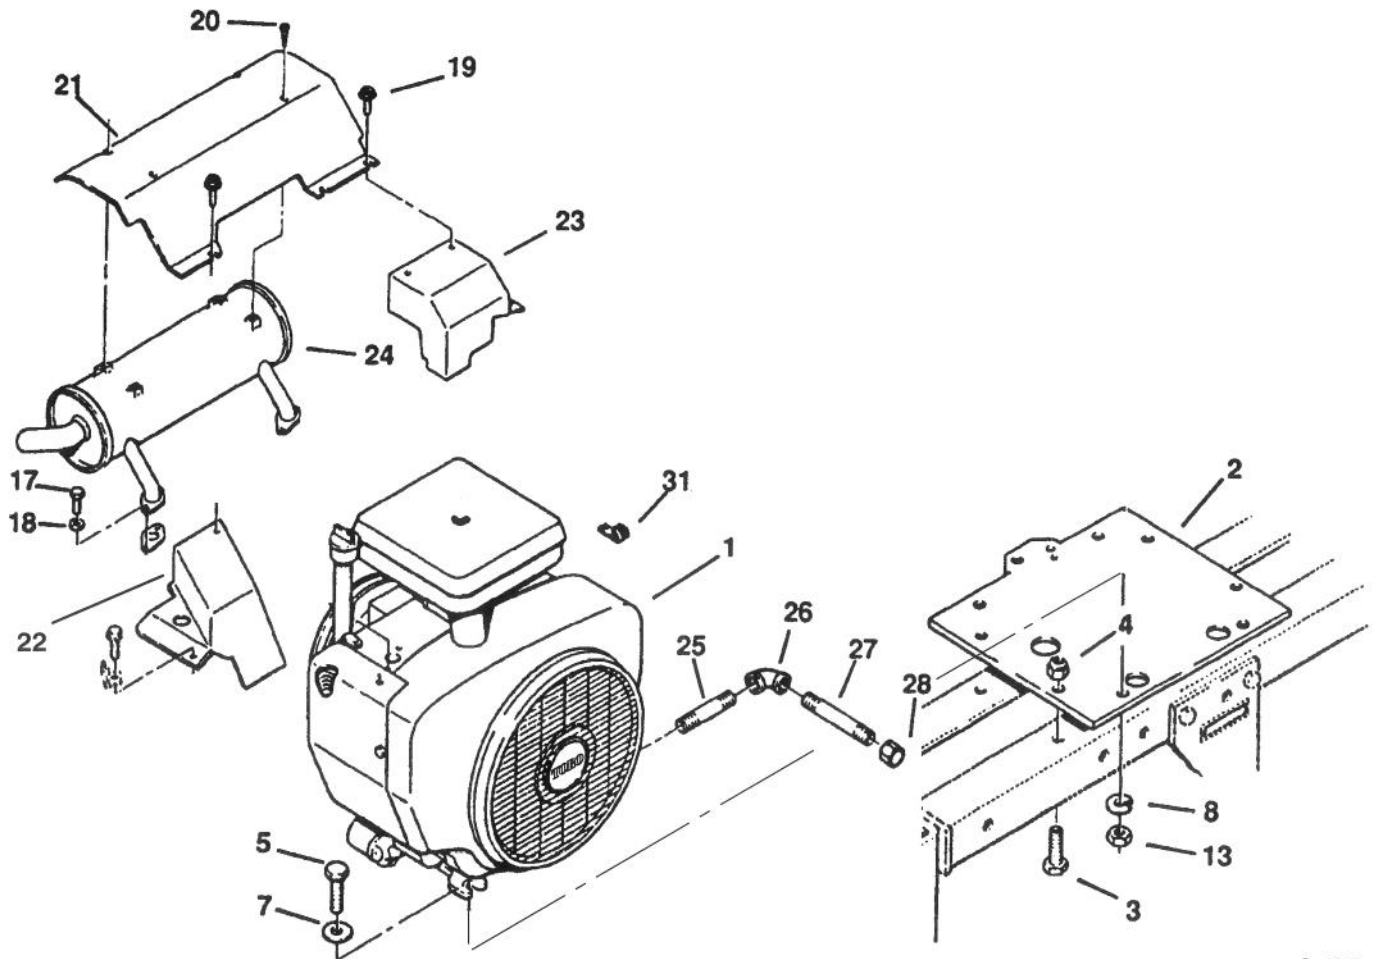

C-1659

ENGINE, TORO POWER PLUS

Ref. No.	Part No.	Description	No. Used
1	79-5210	Engine - 16HP TORO Power Plus P216G-I/10976D	1
2	116609	Plate - Engine	1
3	908035	Bolt	4
4	915553	Nut	4
5	908035	Bolt	4
7	3256-24	Washer	4
8	3253-24	Washer - Lock	4
13	32146-2	Nut	4
17	322-3	Bolt	4
18	3253-4	Washer	4
19	321-2	Bolt	3

Ref. No.	Part No.	Description	No. Used
20	910331	Screw	4
21	114217	Deflector - Air	1
22	114215	Cover - Exhaust, L.H.	1
23	114216	Cover - Exhaust, RH	1
24	116470	Muffler	1
25	114636	Pipe	1
26	114764	Elbow - 90°	1
27	114763	Pipe	1
28	5224	Cap	1
30	114214	Gasket - Exhaust	2
31	111357	Clip	1