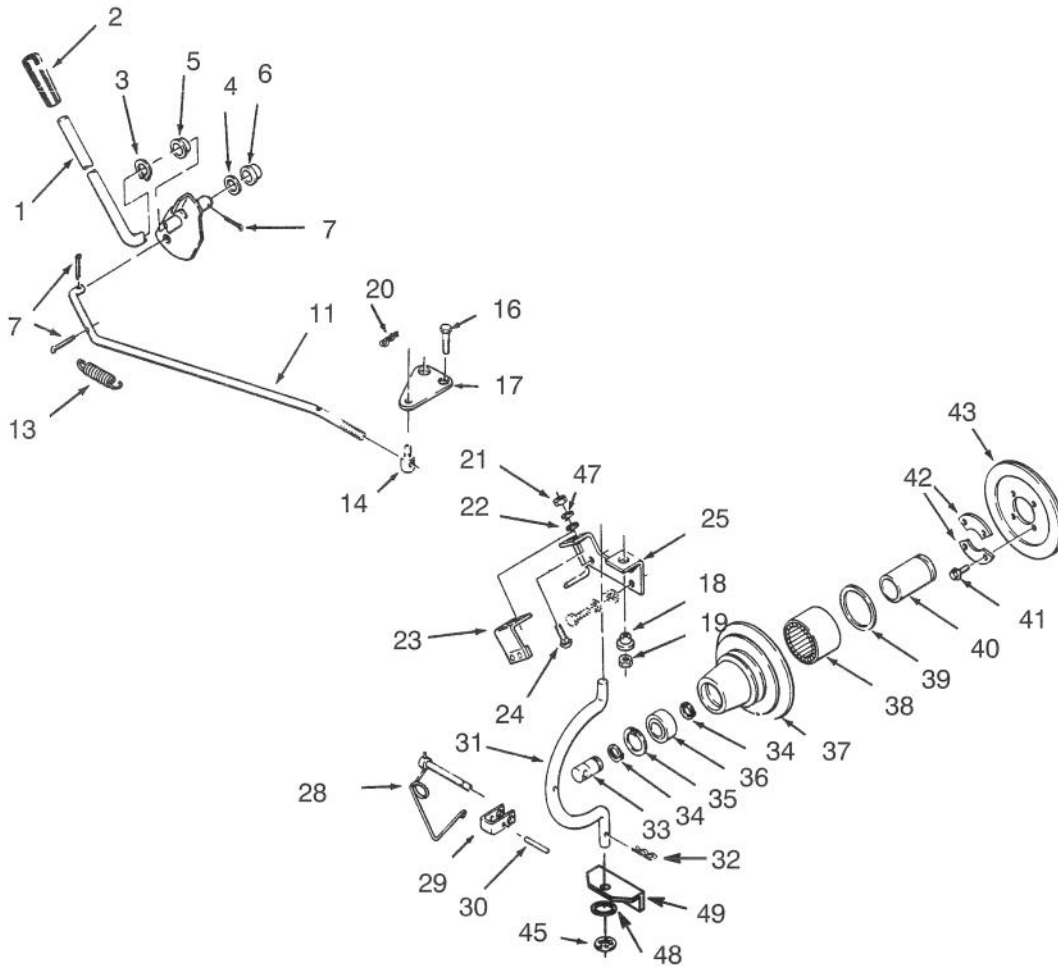

C-1500

PTO CLUTCH AND CONTROL

Ref. No.	Part No.	Description	No. Used
1	111234	Lever - PTO Clutch	1
2	9038	Grip	1
3	32151-11	Ring - Grip	1
4	3765	Washer - Shim	2
5	5666	Bushing - Nyliner	1
6	5983	Bushing	1
7	3272-10	Pin - Cotter	3
11	111052	Rod - PTO Clutch	1
13	103125	Spring	1
14	110656	Trunnion	1
16	323-7	Screw - Hex. Hd..	1
17	110669	Plate - PTO	1
18	104859	Spacer	1
19	3296-39	Nut	1
20	933505	Pin - Cotter	1
21	3218-1	Nut	2
22	3256-22	Washer	2
23	110665	Brake Assembly - PTO	1
24	3229-25	Bolt - Carriage	2
25	111240	Bracket - Engine	1

Ref. No.	Part No.	Description	No. Used
28	111314	Pin - Locking	1
29	113107	Clevis	1
30	933274	Pin - Spirol	1
31	113108	Rod - PTO Housing	1
32	933506	Pin - Cotter	1
33	102872	Shaft - Stub	1
34	32120-72	Ring - Retaining	2
35	32120-62	Ring - Retaining	1
36	109842	Bearing - Ball	1
37	103478	Housing - Pulley	1
38	6662	Bearing - Needle	1
39	6663	Seal	1
40	6658	Race - Bearing	1
41	321-8	Bolt - Nylok	4
42	6659	Retainer	2
43	114881	Facing - Clutch Plate	1
45	106695	Push-On Ring	1
47	3253-3	Washer - Lock	2
48	3256-27	Washer	1
49	102870	Bracket Support	1