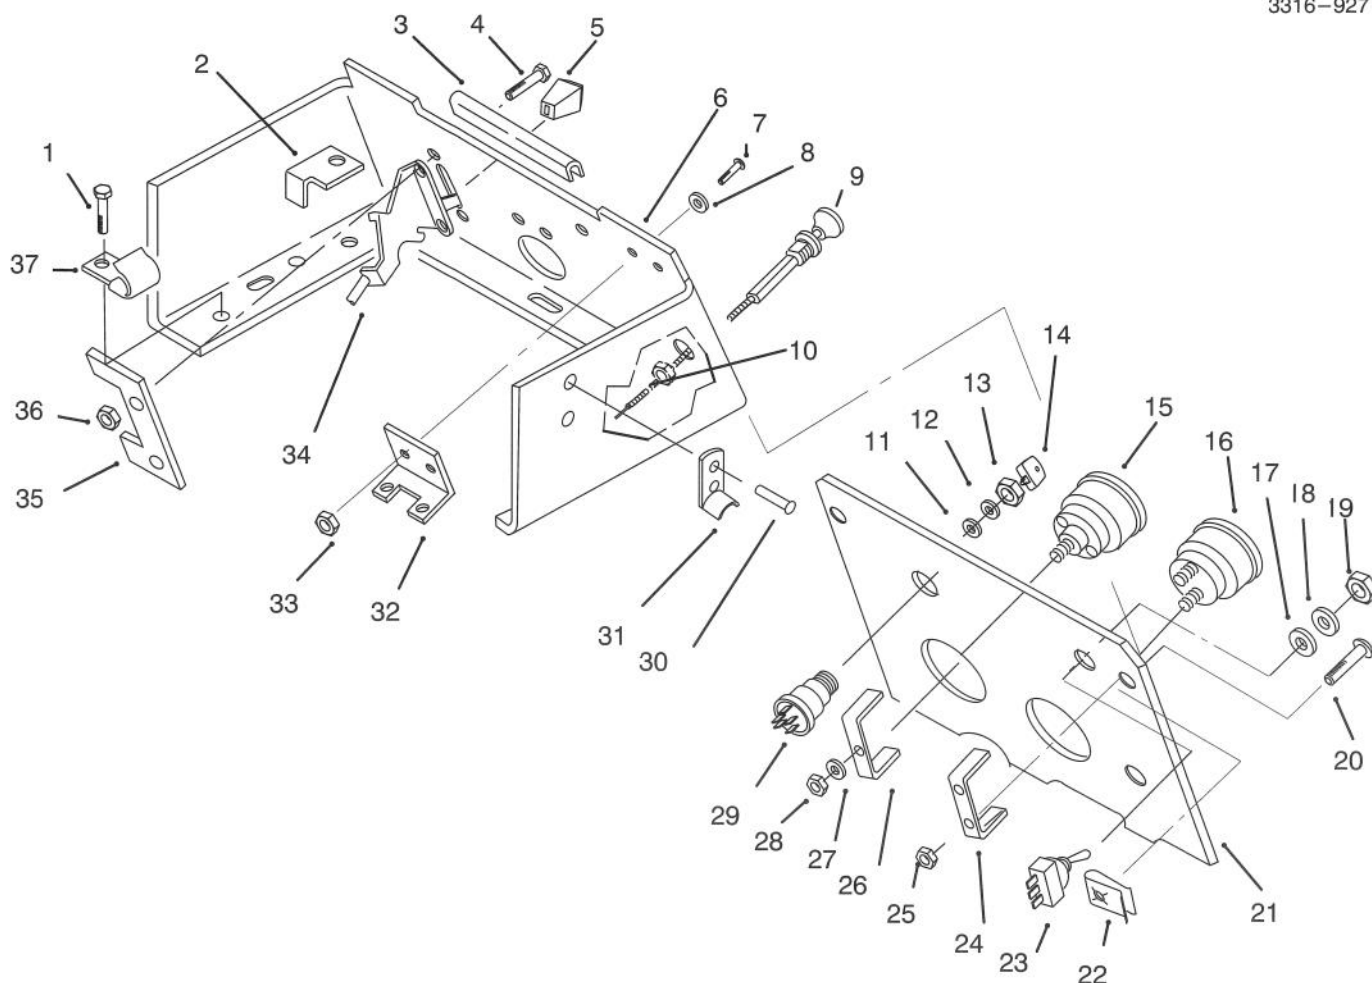

CONTROL PANEL

Ref. No.	Part No.	Description	No. Used
1	926694	Screw - Hex. Washer Hd.	3
2	112415	Stop - PTO	1
3	111757	Edging - Console	1
4	910792	Screw	6
5	66-0120	Knob - Control	1
6	111271	Console	1
7	910762	Screw	2
8	920150	Washer - Lock	2
9	112214	Control - Choke	1
10	109530	Nut	1
11	920262	Washer - Special	1
12	920160	Washer - IntL. T	1
13	101884	Nut - Special	1
14	62-7770	Key - Ignition, Padded	1
15	78-0020	Meter - Hour (Incl. Ref.# 27-28)	1
16	79-0060	Meter - Volt (Incl. Ref.# 24-25)	1
17	920259	Washer - Special	1
18	102950	Ring - Retaining	1
19	113179	Nut	1

Ref. No.	Part No.	Description	No. Used
20	910837	Screw	7
21	111034	Plate - Hood Stand	1
22	8830	Clip	2
23	102138	Switch - Light (Incl. Ref. #17-19)	1
24	78-0080	Clamp - Volt Meter	1
25	5924	Nut	2
26	78-3320	Clamp - Steel	1
27	3255-25	Washer - Lock	1
28	3217-27	Nut - Hex	1
29	116338	Switch - Ignition (Incl. Ref.#11-13)	1
30	117431	Rivet - Pop	4
31	117343	Latch - Hood	2
32	112506	Bracket - Indicator Lights	1
33	915960	Nut	2
34	115854	Control - Throttle	1
35	120590	Stop - Throttle	1
36	915740	Nut - Lock	2
37	111392	"J"Clip	1