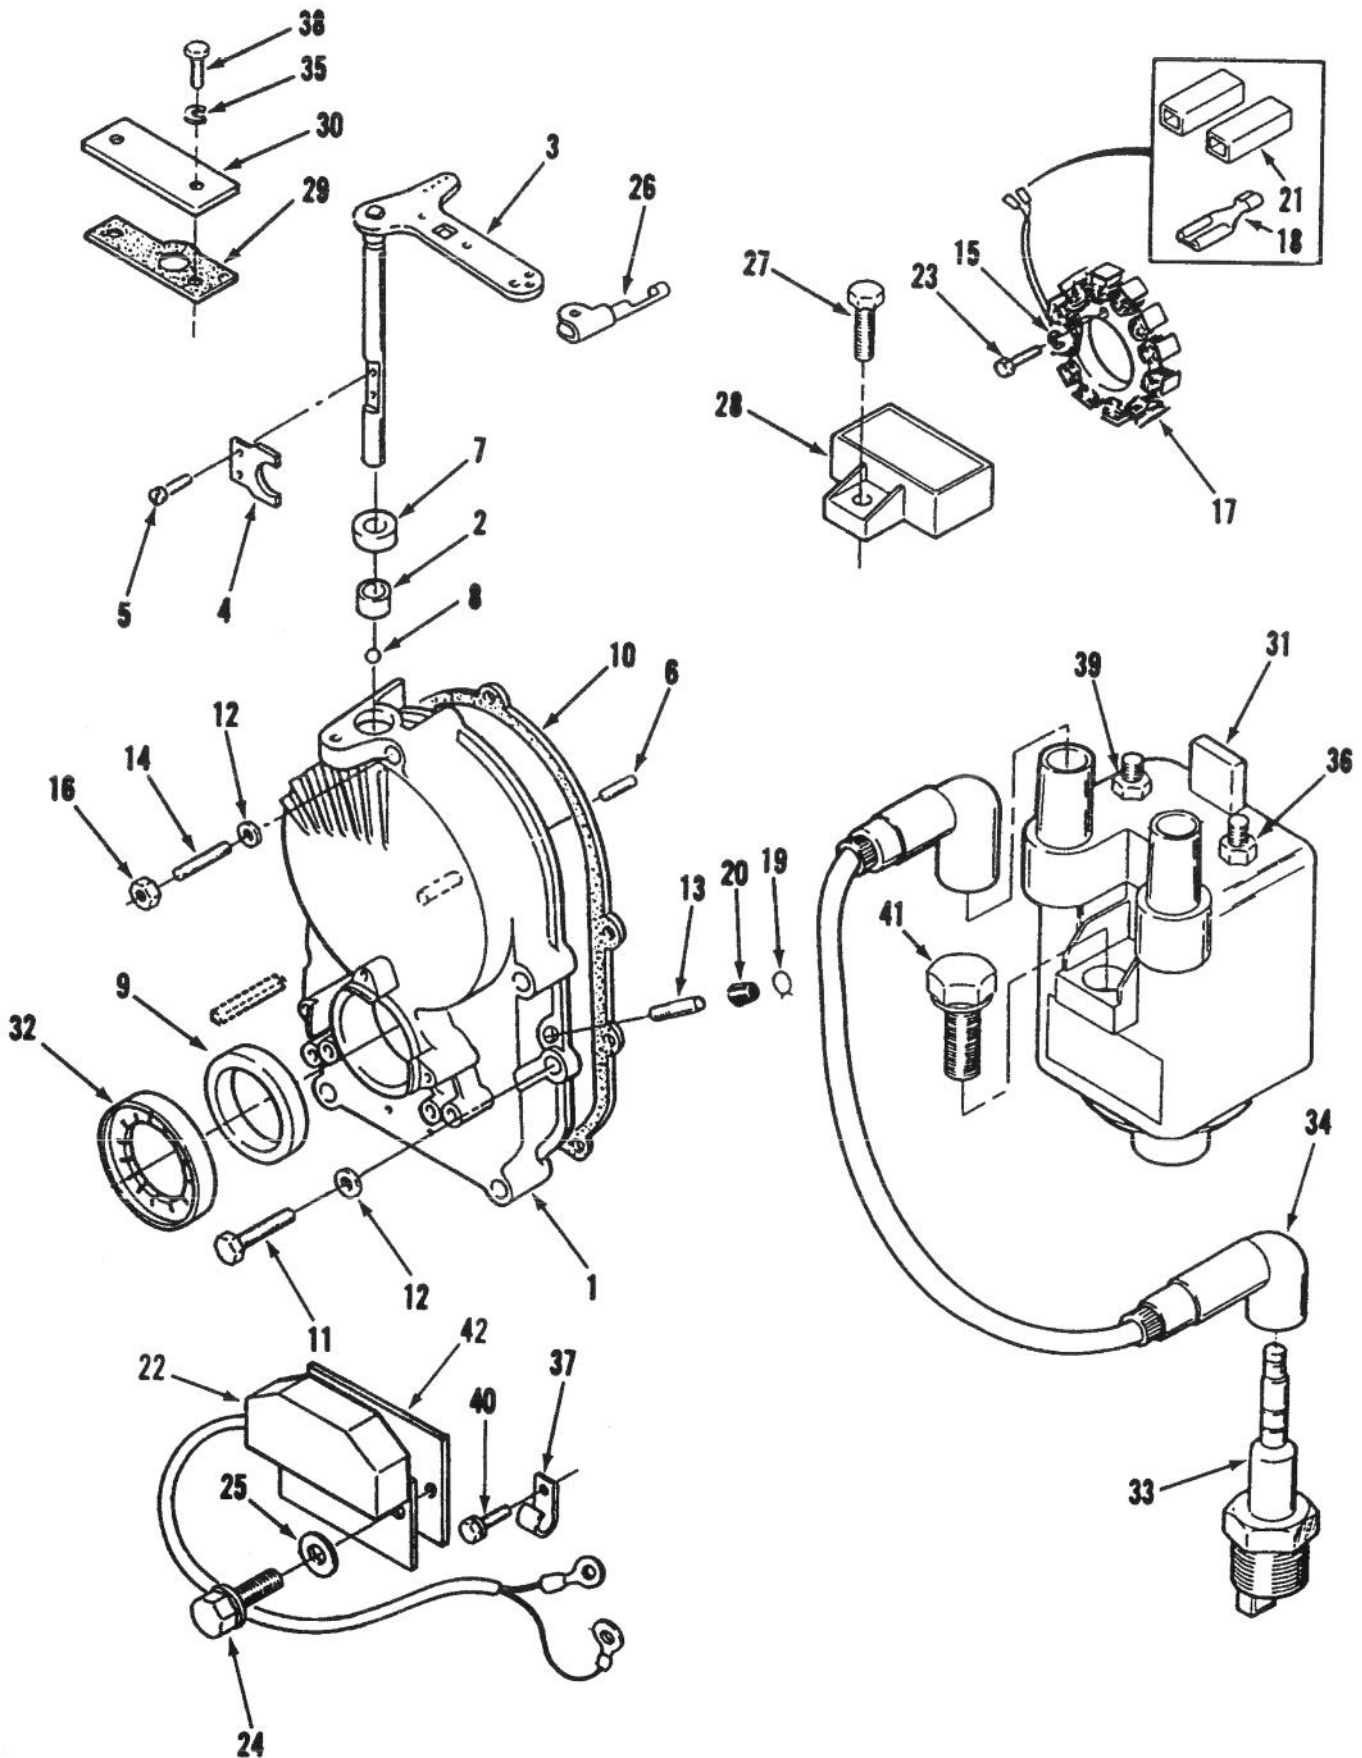

GEARCASE AND IGNITION CONTROLS

GEARCASE AND IGNITION CONTROLS

Ref. No.	Part No.	Description	No. Used
1	NN10825	Kit – Gearcase (Incl. Ref.# 2-9, 13, 19, & 20)	1
2	57-9650	Bearing	1
3	NN10826	Governor Shaft & Arm – Chromed	1
4	59-0420	Yoke	1
5	59-0950	Screw	1
6	NN10335	Pin – Dowel	1
7	57-9570	Seal – Oil	1
8	NN10327	Bearing	1
9	57-9580	Seal – Oil	1
10	NN10895	Gasket	1
11	82-1410	Screw	4
12	57-9750	Washer	5
13	59-0360	Tube – Vacuum Port	1
14	NN10352	Stud – Gear Cover	1
15	3253-2	Washer – Lock	3
16	NN10426	Nut	1
17	NN10518	Stator w/Terminals	1
18	NN10290	Terminal – Stator Leads	3
19	57-9550	Clamp	1
20	59-0370	Cap	1
21	82-1000	Kit – Terminal	

Ref. No.	Part No.	Description	No. Used
		Connector Body	1
22	NN10444	Control – Ignition	1
23	82-1500	Screw – Hex. Hd..	3
24	NN10394	Screw – Hex. Hd..	2
25	82-1660	Washer – Lock	2
26	57-9730	Clip – Retaining	1
27	NN10414	Screw – Hex. Hd.	1
28	NN10261	Regulator – Voltage 20 amp	1
29	79-6490	Gasket – Plate	1
30	NN10515	Cover – Ignition Plunger	1
31	NN10245	Battery Ignition Coil	1
32	NN10247	Rotor – Ignition	1
33	57-9340	Plug – Spark	2
34	82-1340	Cable – Spark Plug	1
35	82-1340	Washer – Flat	2
36	NN10248	Nut	1
37	NN10348	Clip – Wire	1
38	82-1360	Screw – Hex. Hd.	1
39	NN10249	Nut	1
40	82-1410	Screw – Hex. Hd..	1
41	NN10408	Screw – Hex. Hd..	2
42	NN10516	Indicator – Ignition Module	1