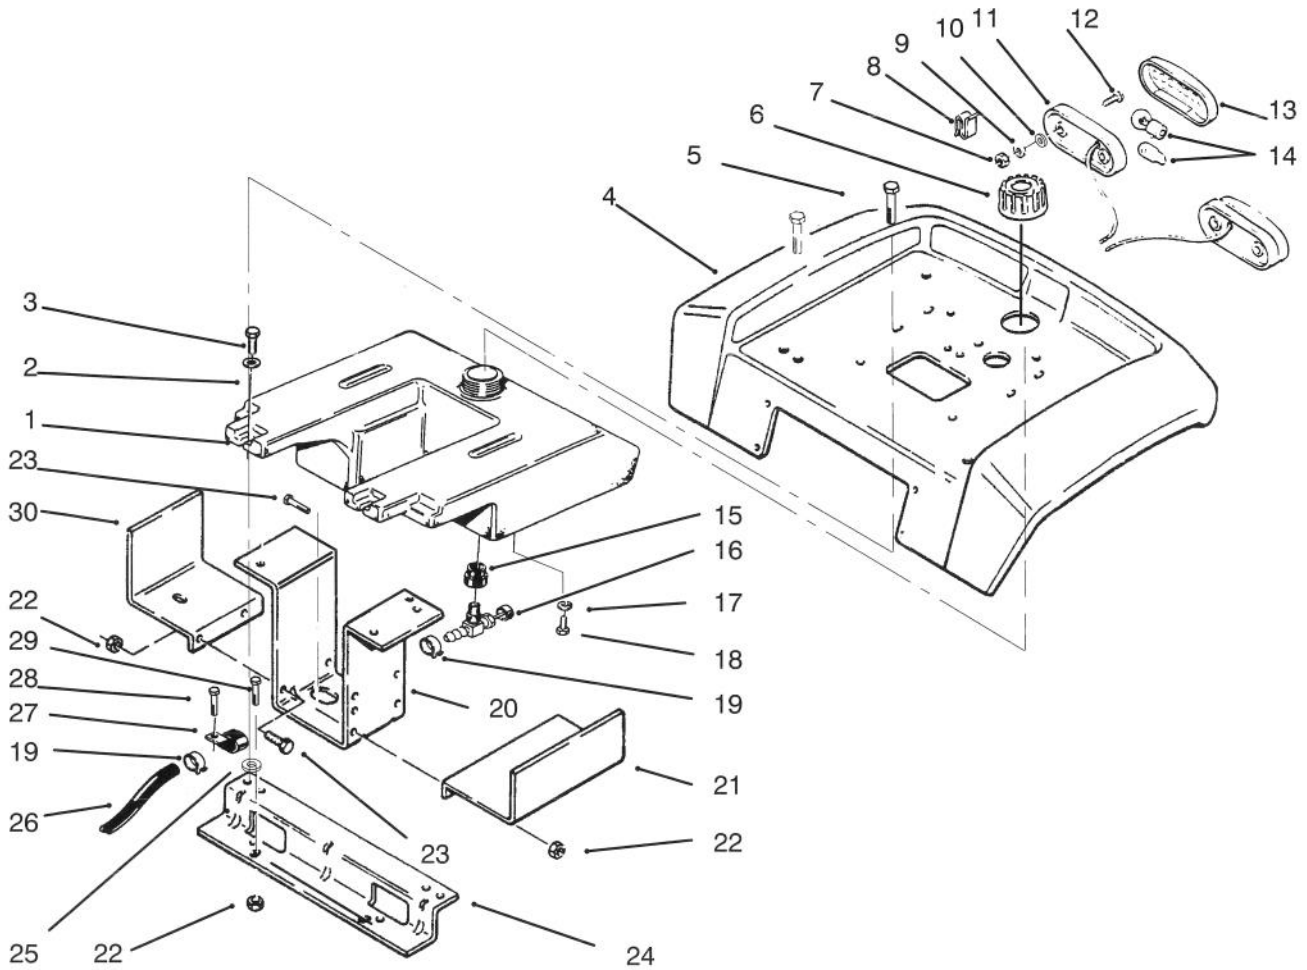

FENDER AND SUPPORT

Ref. No.	Part No.	Description	No. Used
1	106234	Tank – Fuel	1
2	3256-4	Washer	2
3	926697	Bolt	2
4	110960	Fender	1
5	926694	Bolt	2
6	55-3570	Fuel Cap	1
7	3296-27	Nut	4
8	3023	Clip – Small	1
9	3256-21	Washer	4
10	3254-1	Washer – Lock	4
11	105202	Base – Taillight, w/Bulb	2
12	910808	Screw	4
13	112564	Lens – Taillight	2
14	8043	Bulb – Light, Metal Base	2
*	109045	Bulb – Light, All Glass	2
15	104047	Bushing	1

Ref. No.	Part No.	Description	No. Used
16	104048	Valve – Fuel Shut-Off	1
17	3253-4	Washer – Lock	1
18	322-2	Bolt	5
19	2412-98	Clamp	2
20	79-4990	Bracket – Fender Support	1
21	108464	Support – Fuel Tank, LH	1
22	3296-29	Nut	6
23	322-3	Bolt	6
24	107951	Bracket – Fender Front	1
25	3256-23	Washer	2
26	92-9511	Line – Fuel 62"	1
27	8830	"J"Clip	1
28	3235-22	Screw – Hex. Hd..	1
29	322-5	Screw – Hex. Hd..	2
30	106236	Support – Fuel Tank, RH	1

*Not Illustrated