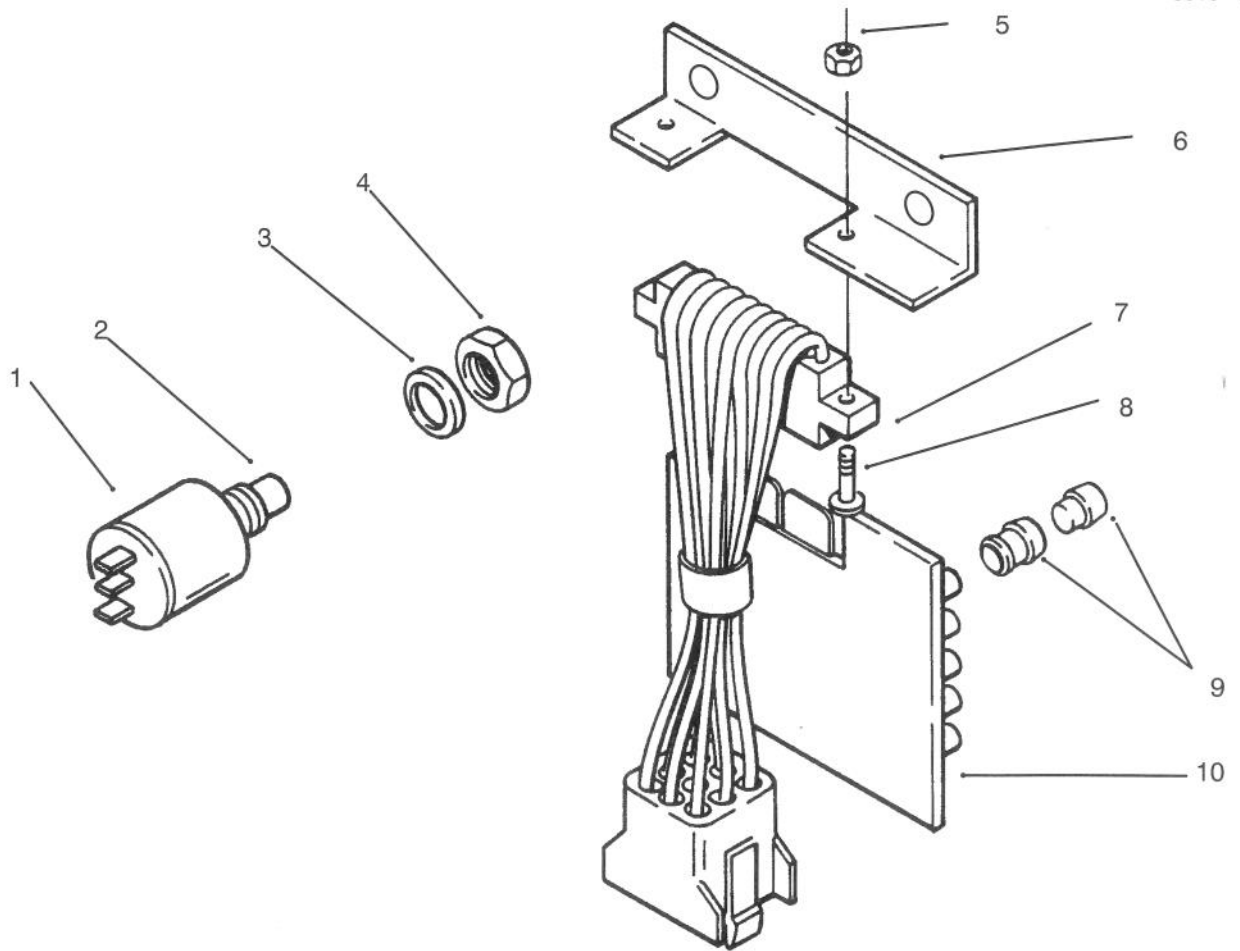

C-1497

ELECTRICAL SYSTEM

Ref. No.	Part No.	Description	No. Used
1	116796	Test Switch (Incl. Ref. #2-4)	1
2	117217	Button - Switch	1
3	111767	Washer	1
4	111359	Nut - Hex	1
5	9157324	Nut - Lock	2

Ref. No.	Part No.	Description	No. Used
6	112506	Bracket	1
7	117377	Harness - Wiring	1
8	9107562	Screw	2
9	111343	Bushing Assembly & Indicator Lens	5
10	114825	PC Board w/Lights	1