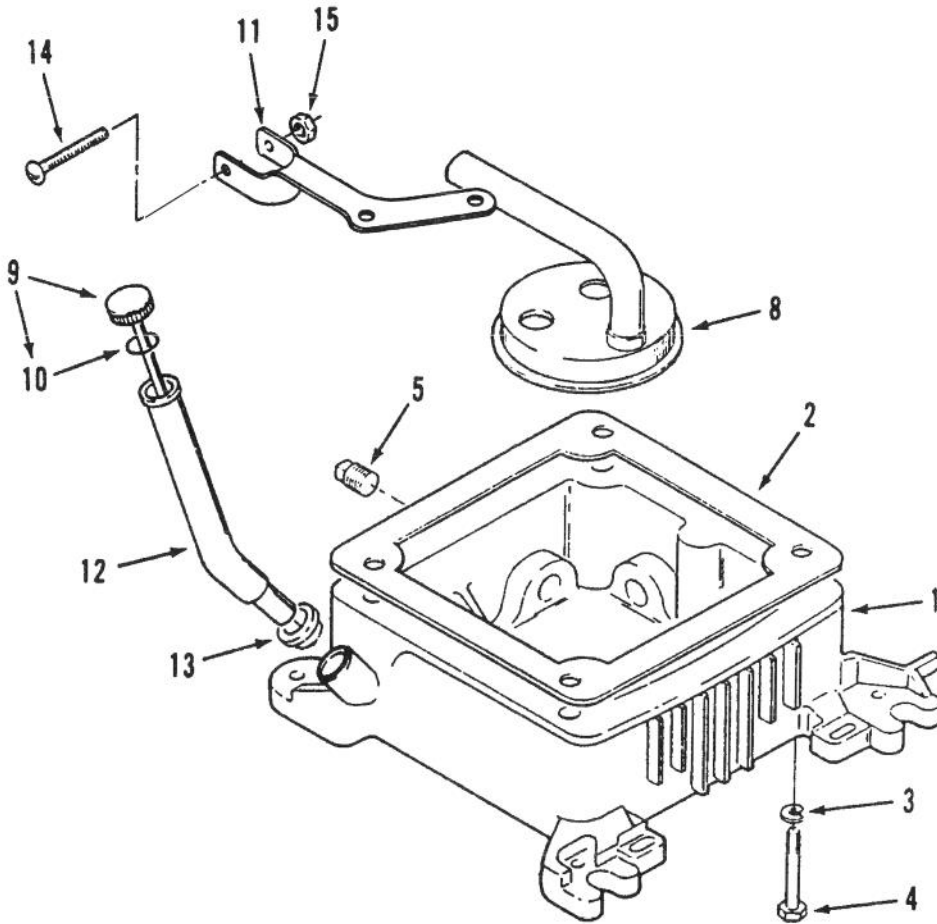

C-1663

OIL BASE AND FILL TUBE AND BRACKET

Ref. No.	Part No.	Description	No. Used
1	NN10018	Base - Oil (Incl. All Plugs & Plug Gasket)	1
2	57-8090	Gasket	1
3	82-1310	Washer - Lock	4
4	NN10379	Screw	4
5	82-1130	Plug - Sq Hd.	2
8	NN10138	Cup - Oil Pump Intake	1
9	NN10159	Cap - Oil Fill & Indicator (Incl. "O"Ring)	1

Ref. No.	Part No.	Description	No. Used
10	NN10323	Ring - Oil	1
11	79-6460	Bracket	1
12	NN10854	Tube - Oil Fill, Chrome	1
13	NN10690	Seal	1
14	82-1560	Screw	1
15	82-1700	Nut - Speed	1