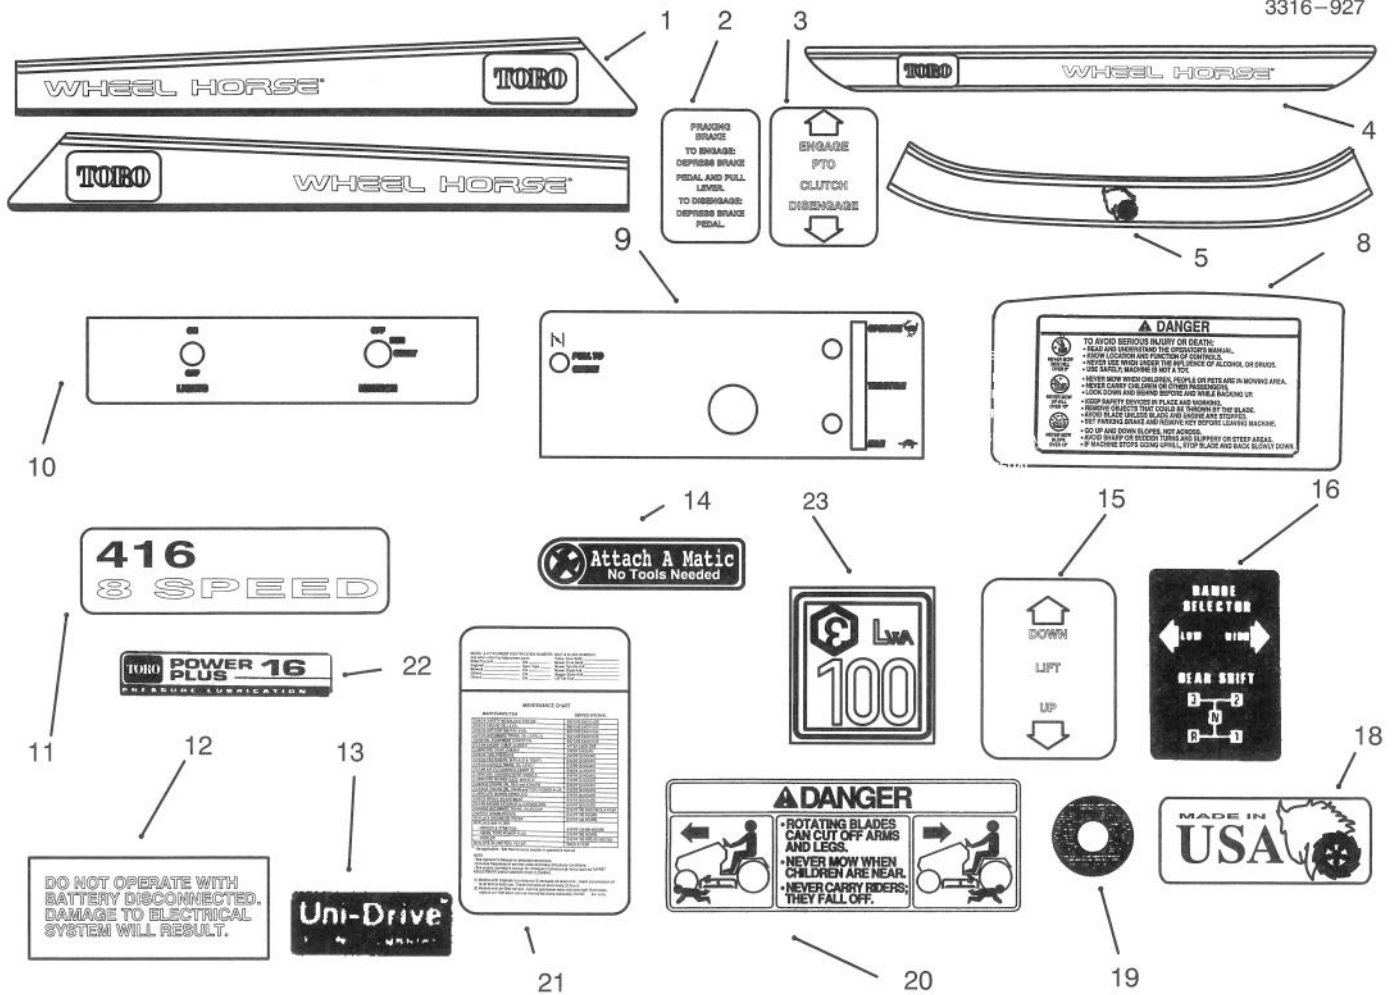

Ref. No.	Part No.	Description	No. Used
28	111314	Pin - Locking	1
29	113107	Clevis	1
30	933274	Pin - Spirol	1
31	113108	Rod - PTO Housing	1
32	933506	Pin - Cotter	1
33	102872	Shaft - Stub	1
34	32120-72	Ring - Retaining	2
35	32120-62	Ring - Retaining	1
36	109842	Bearing - Ball	1
37	103478	Housing - Pulley	1
38	6662	Bearing - Needle	1
39	6663	Seal	1
40	6658	Race - Bearing	1
41	321-8	Bolt - Nylok	4
42	6659	Retainer	2
43	114881	Facing - Clutch Plate	1
45	106695	Push-On Ring	1
47	3253-3	Washer - Lock	2
48	3256-27	Washer	1
49	102870	Bracket Support	1