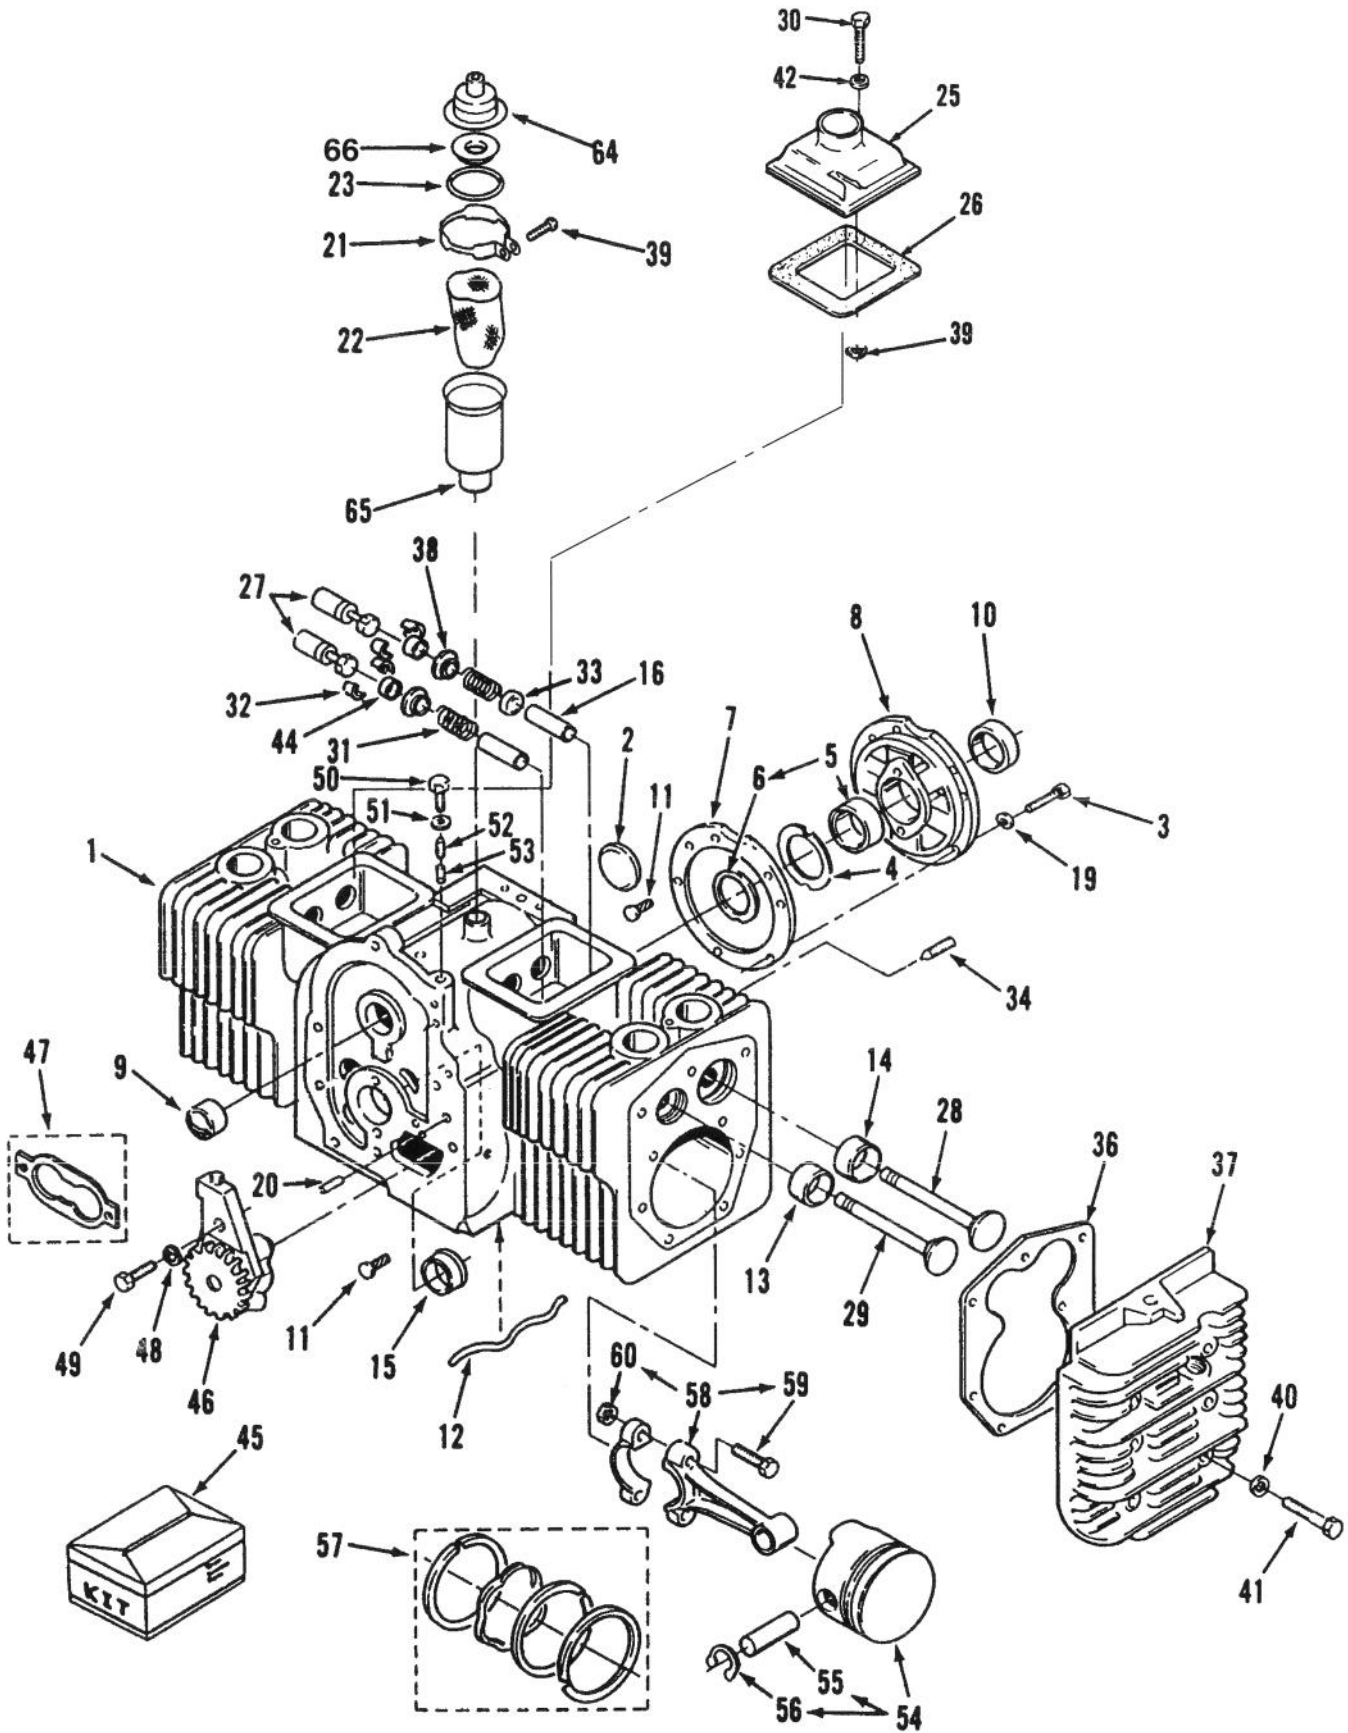

CYLINDER BLOCK