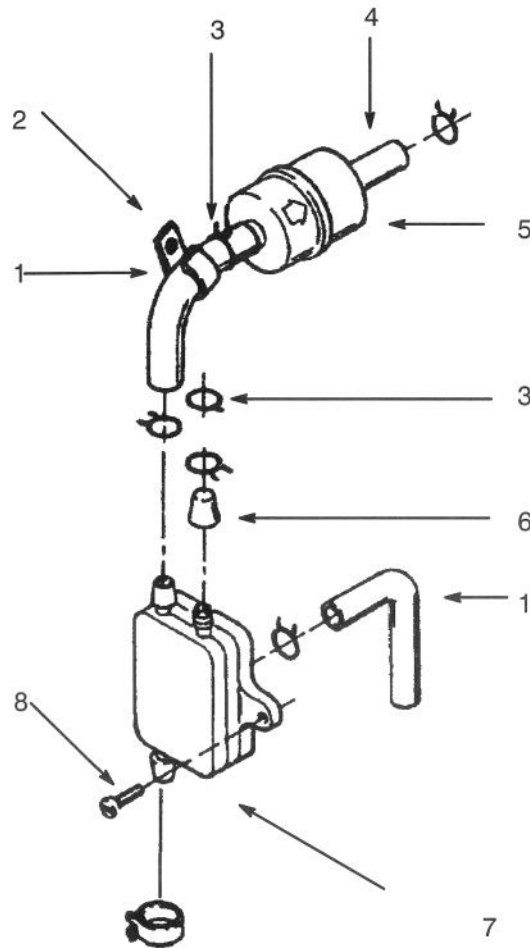

FUEL PUMP

Ref. No.	Part No.	Description	No. Used
1	NN10302	Line - Fuel 12"	2
2	NN10348	Clip - Wire	1
3	82-1080	Clamp - Hose 1/2	6
4	92-0923	Hose - Fuel	1

Ref. No.	Part No.	Description	No. Used
5	NN10506	Filter - Fuel	1
6	59-0370	Cap - Fuel Fitting	1
7	57-9080	Pump - Fuel	1
8	59-1050	Screw	1