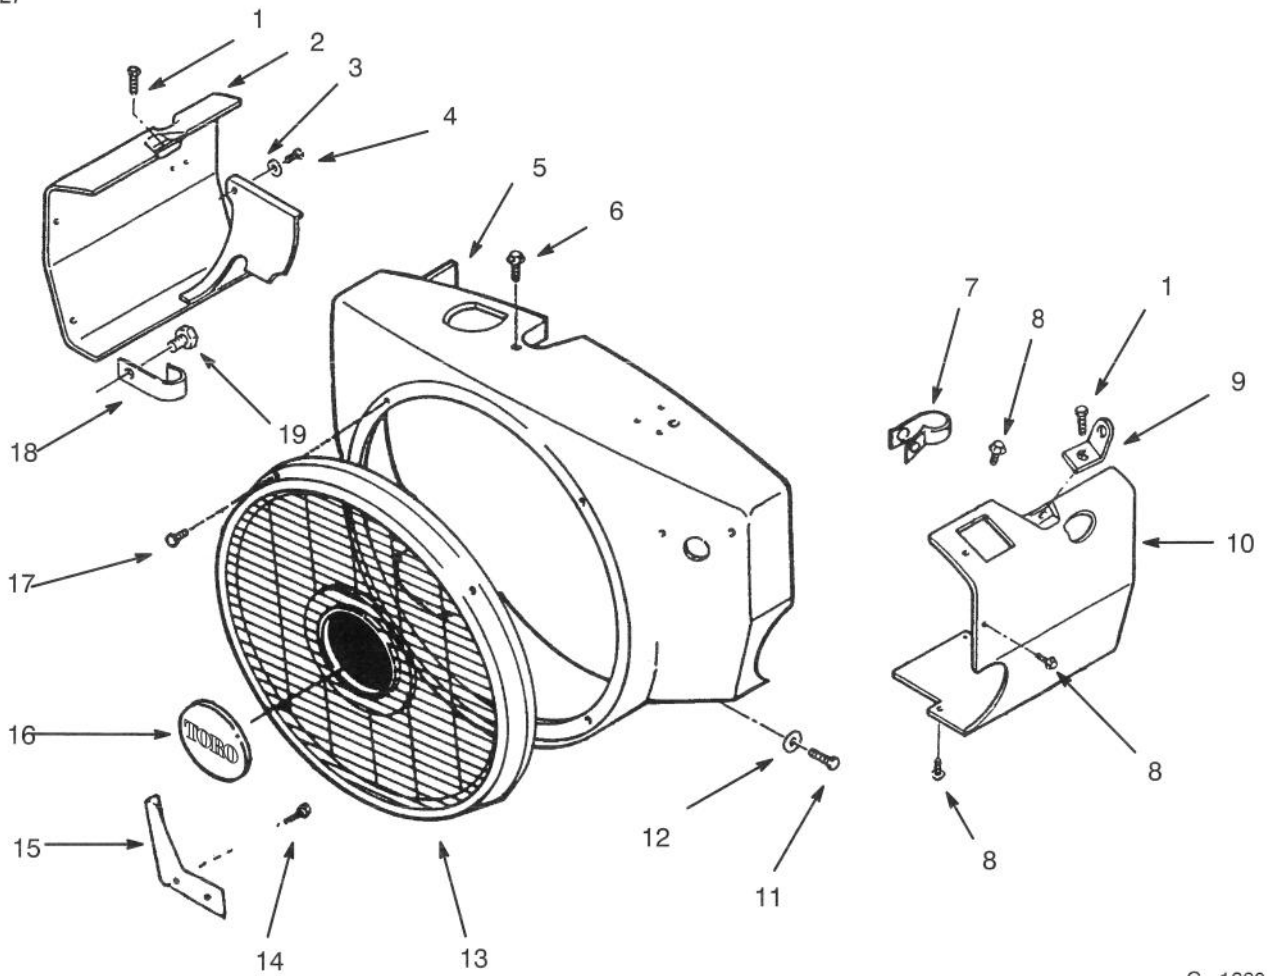

C-1660

BLOWER HOUSING

Ref. No.	Part No.	Description	No. Used
1	82-1600	Screw	2
2	92-0920	Housing - Cylinder Air, L.H.	1
3	NN10393	Washer	1
4	59-0980	Screw	1
5	NN10862	Housing - Blower	1
6	59-0970	Screw	1
7	NN10289	Clamp	1
8	NN10414	Screw	4
9	NN10296	Bracket - Lifting	2
10	92-0921	Housing - Cylinder Air, R.H.	1

Ref. No.	Part No.	Description	No. Used
11	NN10393	Screw	4
12	NN10356	Washer - Flat	1
13	82-0620	Guard - Stationary	1
14	82-0930	Screw	2
15	NN10832	Bracket	1
16	118530	Name Plate - Toro	1
17	82-1590	Screw	4
18	NN10348	Clip - Wire	1
19	82-1540	Screw	1