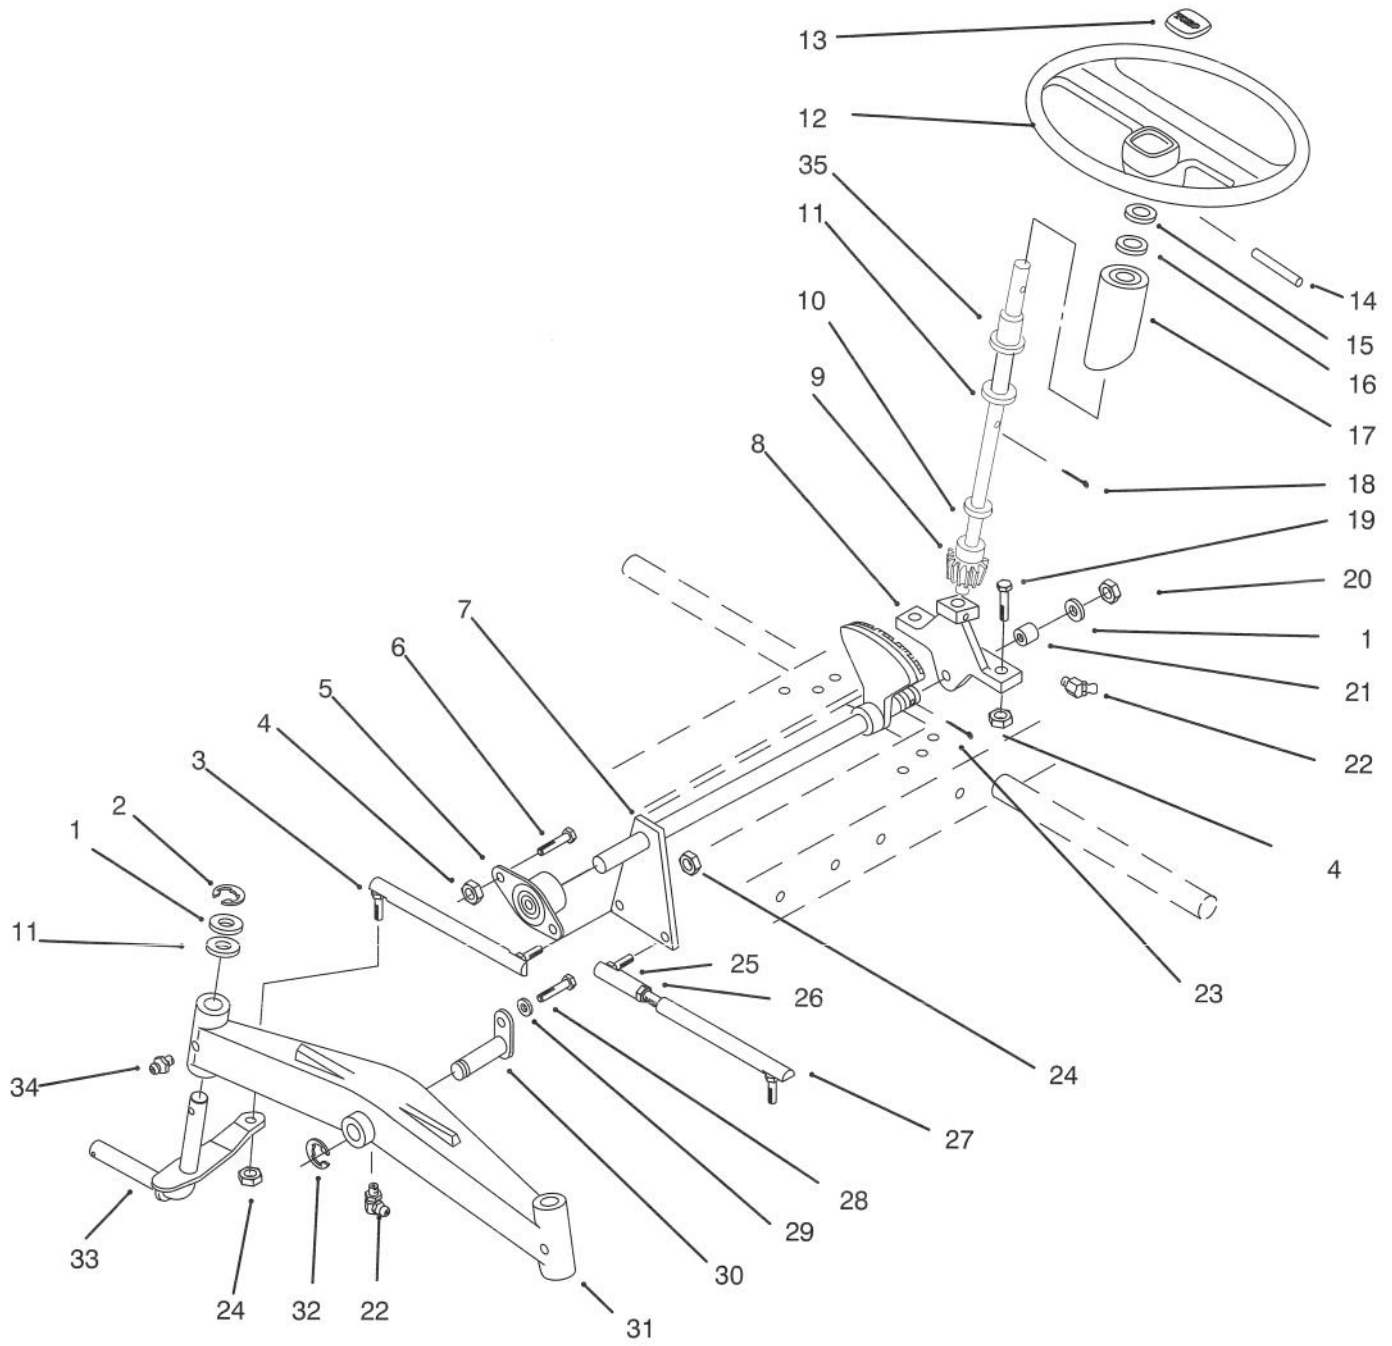

FRONT AXLE AND STEERING

FRONT AXLE AND STEERING

Ref. No.	Part No.	Description	No. Used
1	1278	Washer – Shim	3
2	32120-93	Ring – Retaining	2
3	102592	Tie Rod Asm, RH	1
4	3296-39	Nut – Lock	4
5	6472	Bearing – Flanged	1
6	323-6	Bolt	2
7	78-2880	Shaft – Lower	1
8	88-2710	Support – Steering Shaft	1
9	92-4987	Shaft – Upper	1
10	237-69	"O"Ring	1
11	5210	Washer – Shim	A/R
12	76-1420	Steering Wheel (Incl. Ref. #13)	1
13	78-0370	Insert	1
14	32121-111	Pin – Spirol	1
15	7896	Washer – Bowed	1
16	109262	Washer – Special	2
17	113443	Tube – Steering	1
18	3272-21	Pin – Cotter	1

Ref. No.	Part No.	Description	No. Used
19	323-8	Bolt	2
20	32136-5	Nut – Slotted	1
21	6397	Bearing	1
22	1481	Fitting – Grease, 45°	2
23	3272-19	Pin – Cotter	1
24	3296-6	Nut	4
25	78-2920	Tie Rod End	1
26	3219-3	Nut	1
27	78-2900	Tie Rod Assembly, LH (Incl. Ref. # 25 & 26)	1
28	322-1	Bolt	1
29	3253-4	Washer – Lock	1
30	6216	Pin & Plate	1
31	5638	Axle	1
32	5618	Ring – Retaining	1
33	113381	Spindle – LH	1
*	113382	Spindle – RH	1
34	302-5	Fitting – Grease, Straight	2
35	109189	Bearing	1

*Not Illustrated