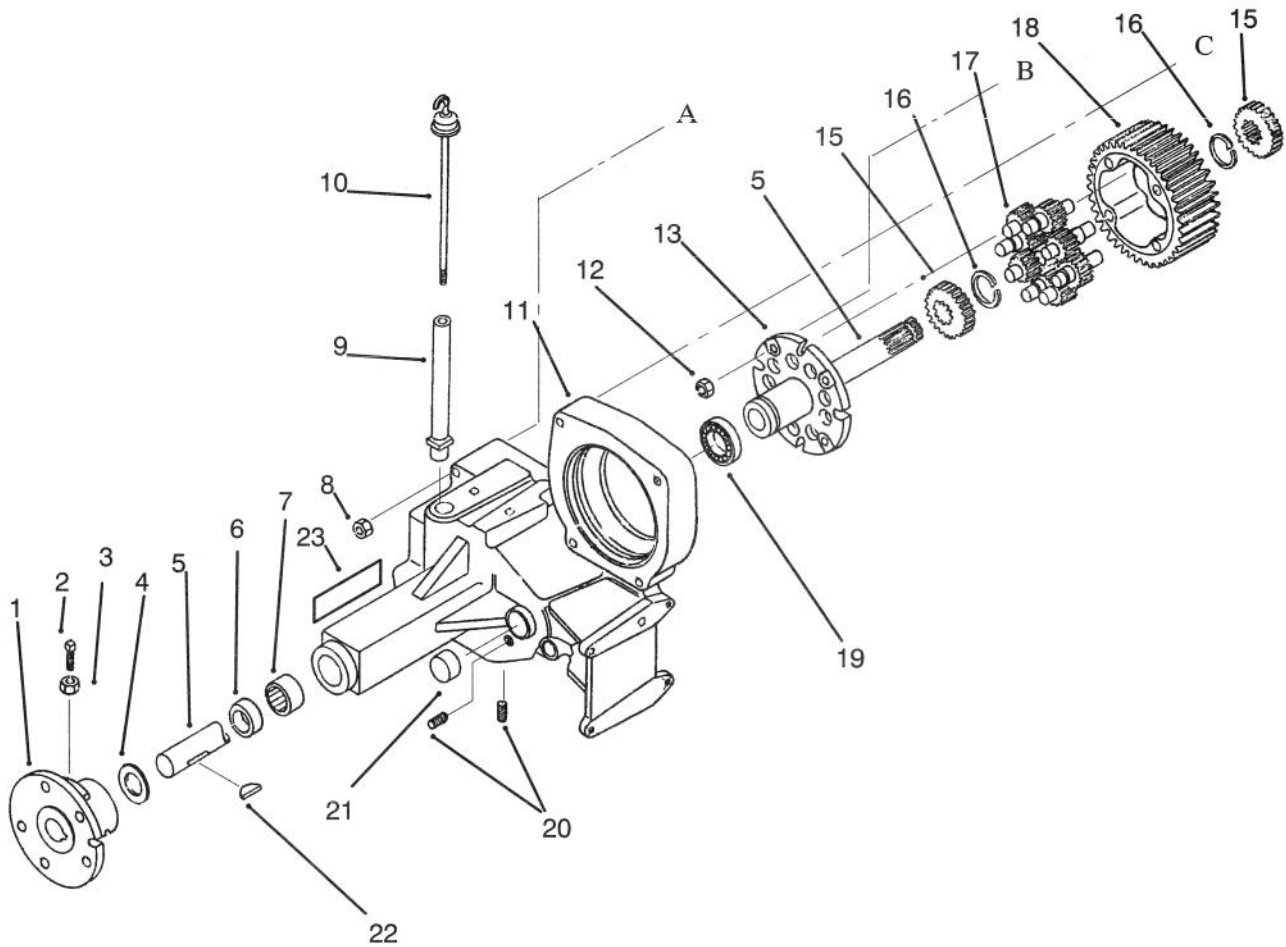

TRANSAXLE ASSEMBLY

Ref. No.	Part No.	Description	No. Used
1	105763	Hub - Rear	1
2	3243-5	Screw - Set	2
3	3218-3	Nut	2
4	106826	Washer - Thrust	1
5	108362	Axle - Rear, RH Long 13-1/8 in./33 cm	1
6	6449	Axle - Seal	1
7	9416	Bearing - Needle	1
8	3296-39	Nut	3
9	106448	Tube - Filler	1
10	110768	Dipstick	1
11	92-7298	Case - Transaxle, RH (Incl. Ref.#23)	1
12	108881	Nut	4

Ref. No.	Part No.	Description	No. Used
13	111196	Cap - Differential End	1
15	101889	Gear - Differential Axle 24 Tooth	2
16	105876	Ring - Retaining	2
17	101623	Gear - Differential Pinion 11 Tooth	8
18	105061	Gear - Differential Ring 43 Tooth	1
19	111199	Bearing - Ball	1
20	281-10	Plug - Pipe	2
21	1532	Bearing - Needle	2
22	937108	Key - Woodruff	1
*	92-7297	Transaxle (Incl. Ref. #23)	1
23	88-2790	Decal - Danger	1

Note : In Illustration Center lines A,B and C
Continue on next page