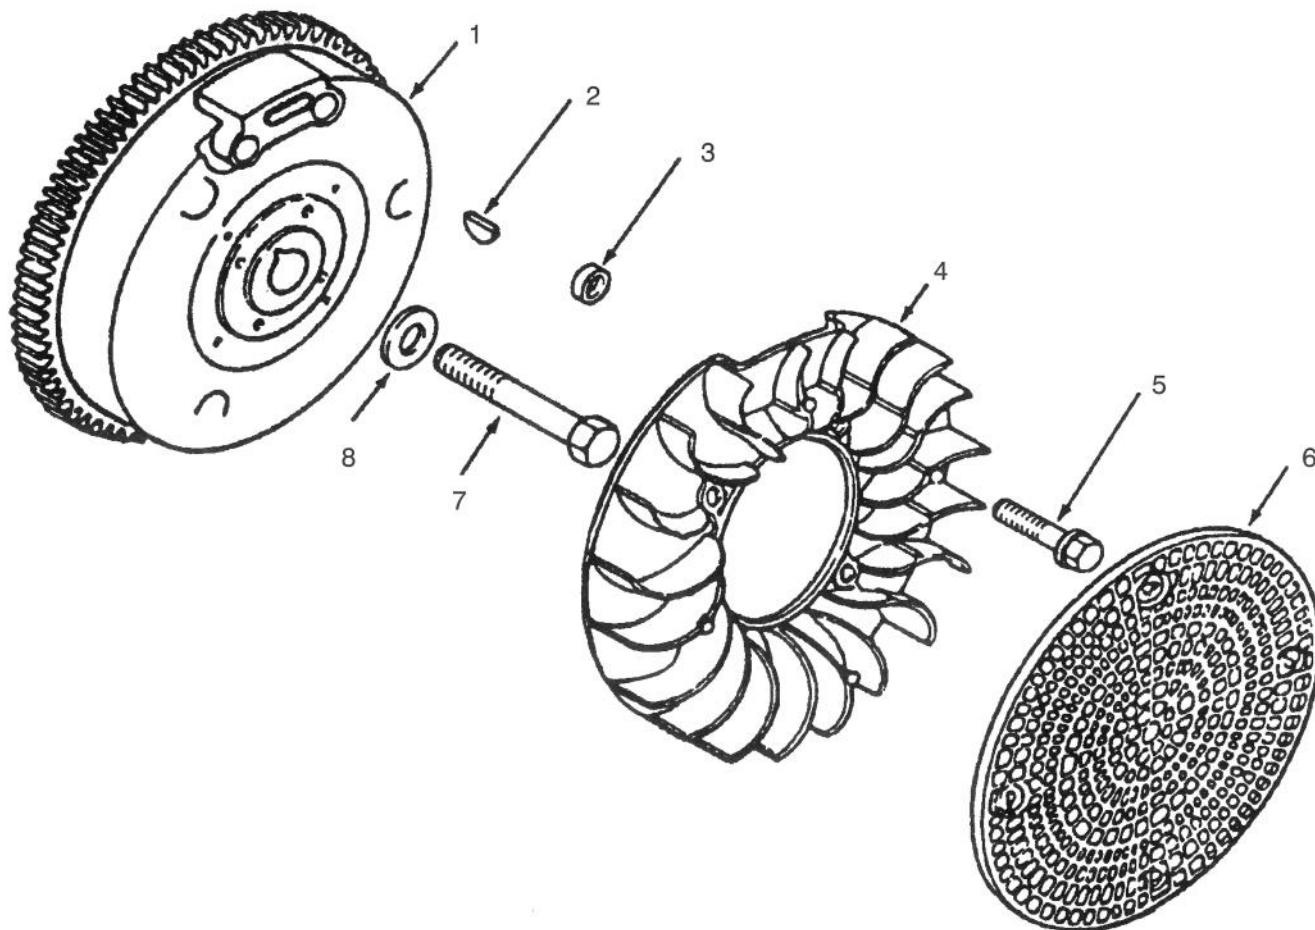

C-1491

FLYWHEEL

Ref. No.	Part No.	Description	No. Used	Ref. No.	Part No.	Description	No. Used
1	KH10263	Flywheel	1	5	KH10107	Screw – Hex. Hd.	4
2	KH10588	Key – Woodruff	1	6	KH10126	Screen	1
3	KH10188	Spacer	4	7	KH10108	Screw	1
4	KH10124	Fan	1	8	KH10666	Washer	1