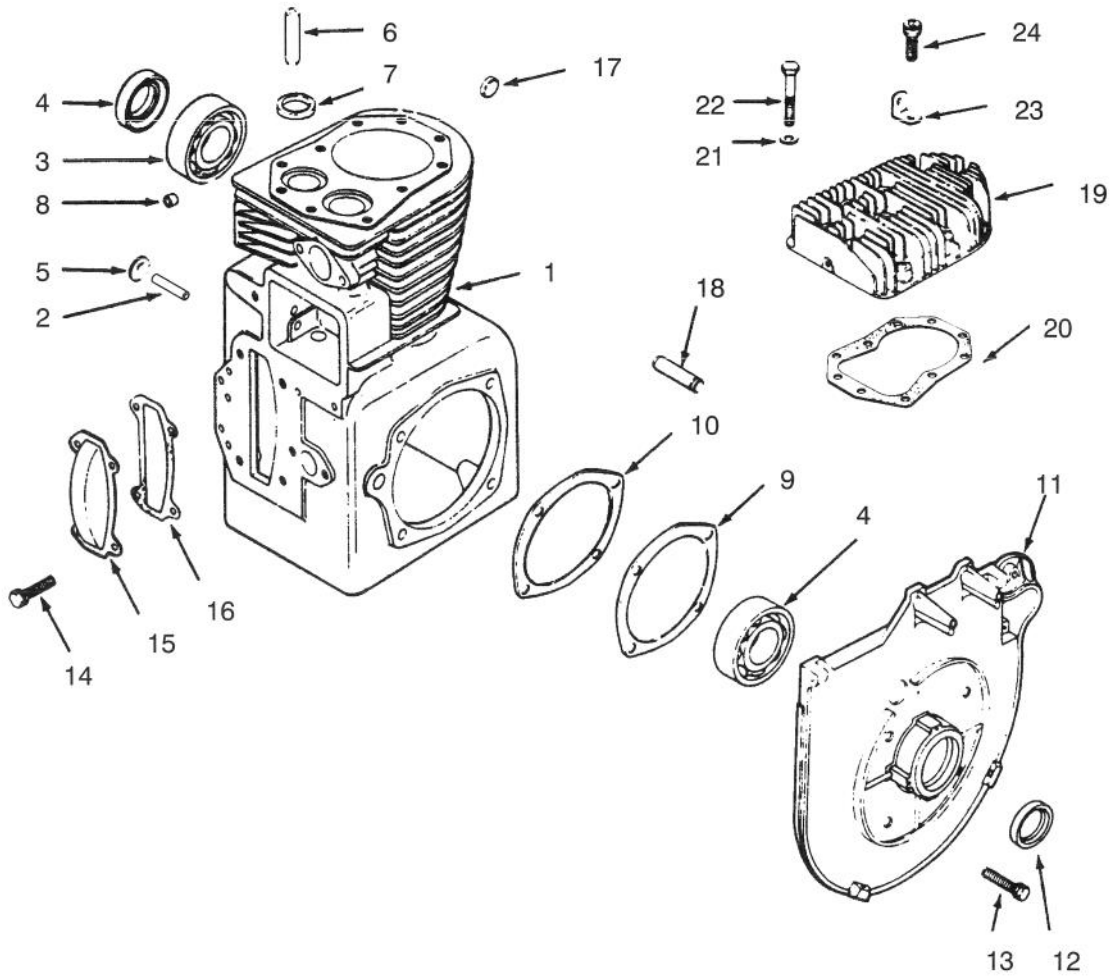

C-1561

CRANKCASE AND CYLINDER HEAD

Ref. No.	Part No.	Description	No. Used
1	92-7279	Short Block (Includes Crankshaft)	1
	92-7280	Miniblock (w/Out Crankshaft)	1
2	92-7258	Shaft - Governor Gear	1
3	KH10067	Ball Bearing	2
4	KH10269	Seal	1
5	KH10562	Plug	1
6	92-7259	Guide - Valve	2
7	KH10029	Insert - Exhaust Valve	1
8	KH10049	Bearing	1
9	KH10272	Gasket	1
10	KH10311	Gasket	1
11	KH10687	Plate - Bearing	1
12	KH10268	Seal	1

Ref. No.	Part No.	Description	No. Used
13	KH10549	Screw	4
14	KH10545	Screw	4
15	KH10661	Cover	1
16	KH10055	Gasket	1
18	KH10081	Shaft - Balance Gear	1
19	KH10261	Head - Cylinder	1
20	KH10700	Gasket	1
21	KH10145	Washer	9
22	KH10144	Screw	8
23	KH10312	Strap - Lifting	1
24	KH10290	Screw	1
*	KH10325	Set - Gasket w/ Seals	1
*	KH10258	Set - Gasket w/o Seals	1