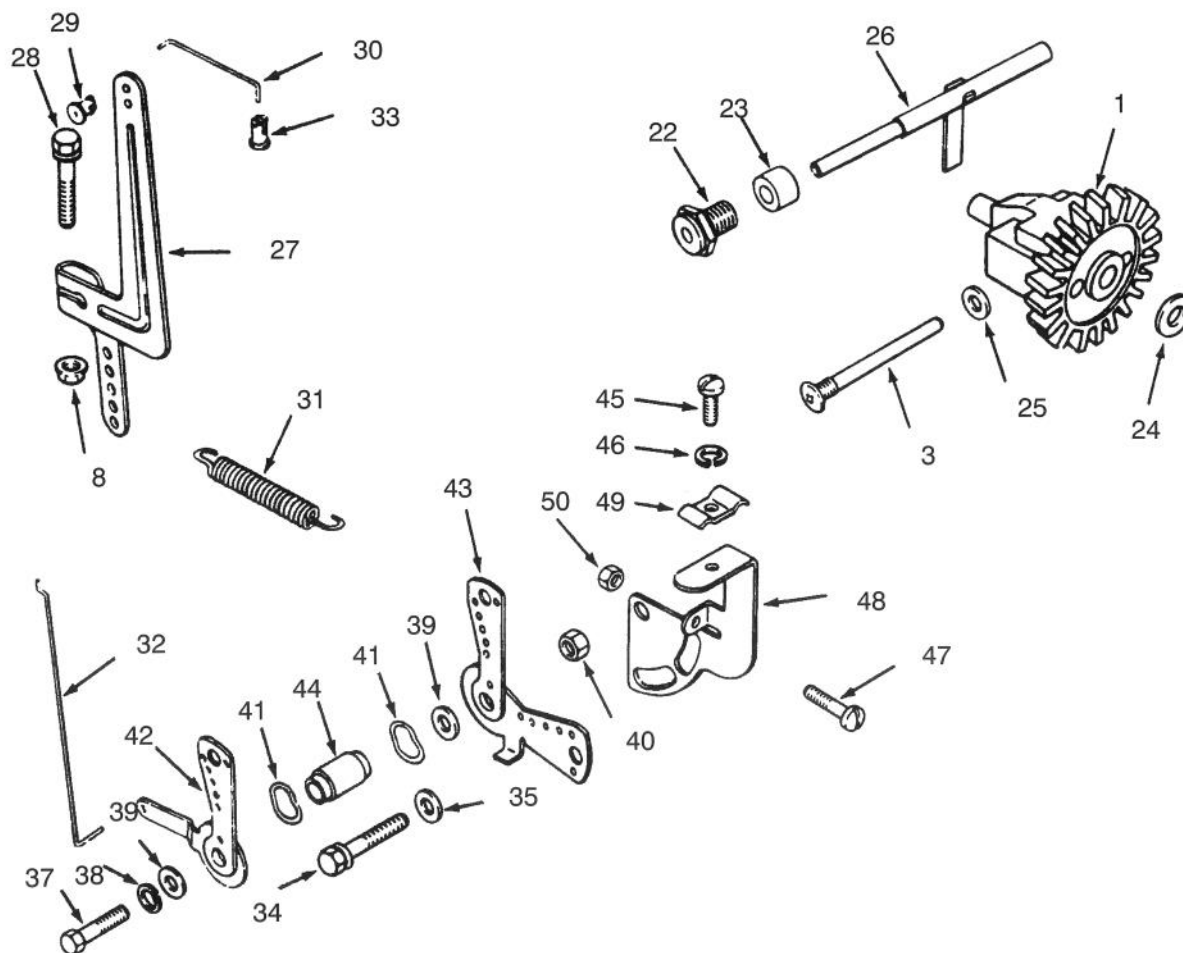

C-1492

GOVERNOR LINKAGE

Ref. No.	Part No.	Description	No. Used	Ref. No.	Part No.	Description	No. Used
1	KH10660	Kit – Governor Gear (Includes 24)	1	35	KH10570	Washer	1
3	KH10035	Pin – Governor Stop	1	37	KH10600	Screw	1
8	KH10629	Nut – Pal	1	38	KH10556	Washer – Lock	1
22	KH10070	Bushing	1	39	KH10569	Washer	1
23	KH10585	Spacer	1	40	KH10624	Nut	1
24	KH10087	Washer	1	41	KH10152	Washer	2
25	KH10136	Washer	1	42	KH10293	Lever – Choke Control	1
26	92-7262	Kit – Governor Cross Shaft	1	43	KH10294	Lever – Throttle Control	1
27	KH10295	Lever – Governor	1	44	KH10302	Space	1
28	KH10626	Screw	1	45	KH10605	Screw	1
29	92-7254	Bushing	1	46	KH10695	Washer	1
30	KH10701	Linkage (Governor to Carb.)	1	47	KH10040	Screw	1
31	KH10296	Spring (Governor to Carb.)	1	48	KH10303	Bracket – Clutch Control	1
32	KH10287	Linkage – Choke (Carb. to Choke Shaft)	1	49	KH10308	Clamp	1
33	92-7253	Bushing	1	50	KH10619	Nut	1
34	KH10545	Screw	1	*	92-7263	Choke Lever Assembly (Incl. Ref. #37 thru 44)	1