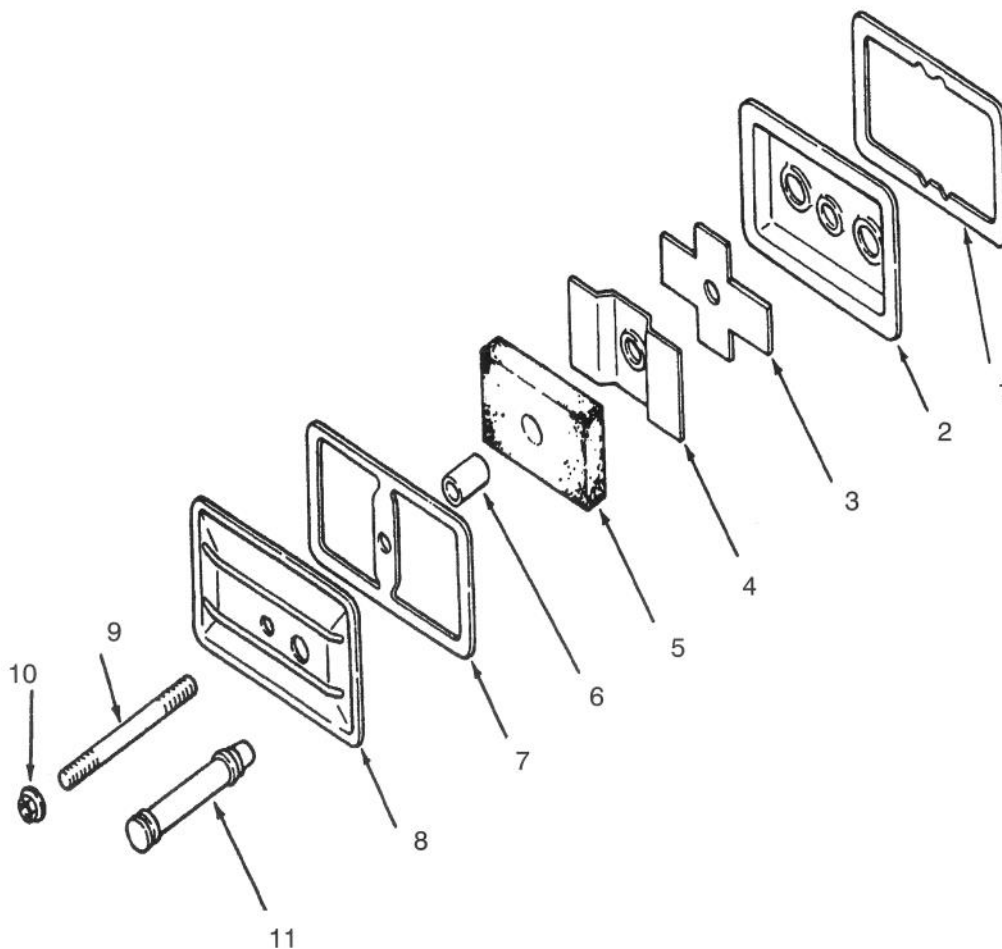

C-1485

BREATHER AND VENT

Ref. No.	Part No.	Description	No. Used
1	KH10058	Gasket	1
2	KH10072	Plate	1
3	KH10057	Reed	1
4	KH10143	Baffle	1
5	KH10275	Filter	1
6	KH10034	Seal	1

Ref. No.	Part No.	Description	No. Used
7	KH10149	Gasket	1
8	KH10298	Cover	1
9	KH10150	Stud	1
10	KH10629	Nut	1
11	KH10309	Hose	1