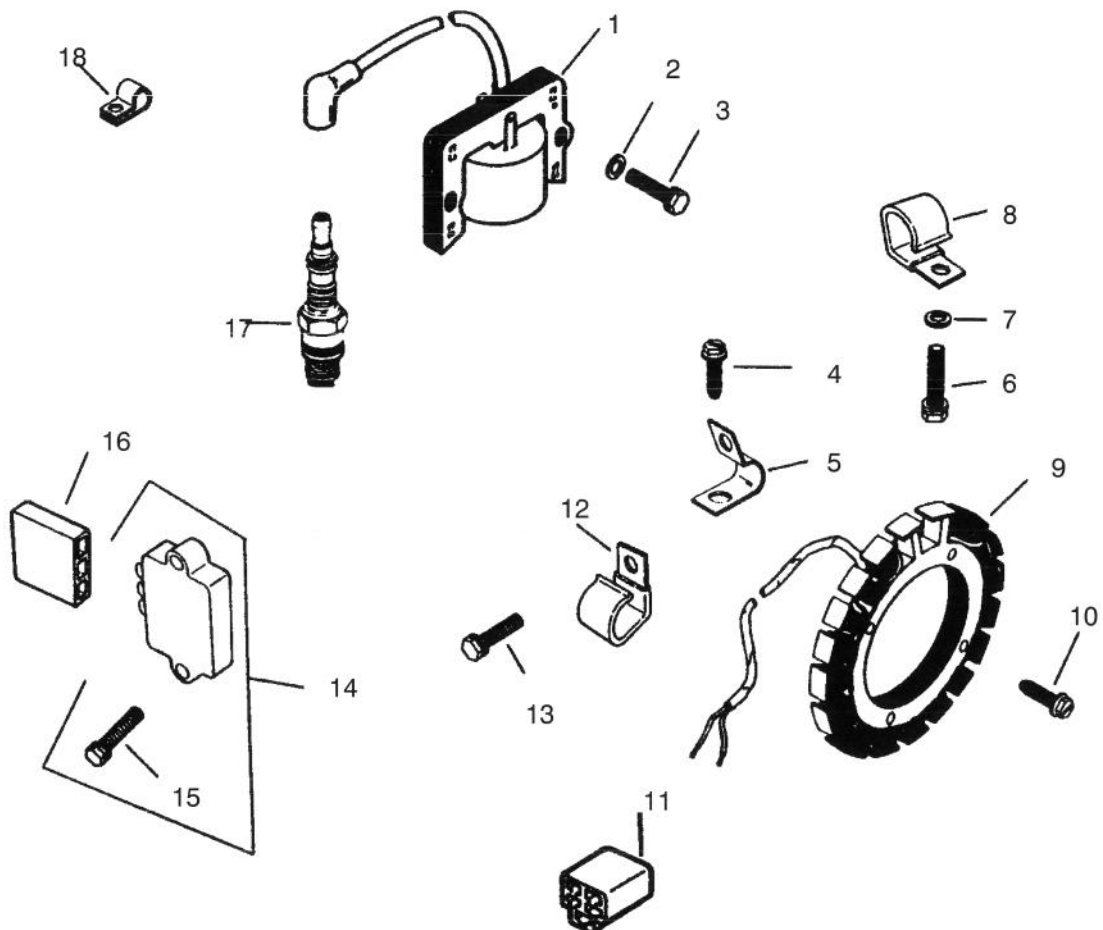

C-1493

IGNITION SYSTEM

Ref. No.	Part No.	Description	No. Used
1	KH10321	Module – Ignition	1
2	KH10570	Washer	2
3	KH10548	Screw	2
4	KH10606	Screw – Hex. Hd.	1
5	KH10618	Clip	1
6	KH10610	Screw	1
7	KH10570	Washer – Flat	1
8	92-7264	Clip	1
9	KH10091	Kit – Stator 15 am (Incl. Ref.#8)	1
10	KH10605	Screw – Pozidrive	4
11	KH10345	Connector	1

Ref. No.	Part No.	Description	No. Used
12	8830	”J”Clip	1
13	321-2	Screw	1
14	KH10673	Regulator – Rectifier	2
15	92-7266	Screw	2
16	KH10082	Connector	1
17	92-7265	Plug – Spark	1
18	KH10010	Clip – Hi-Tension	1
*	KH10313	Lead – Violet, Regulator – Rectifier to Connector (23”)	1
*	KH10315	Lead – Wire, Module to Connector	1