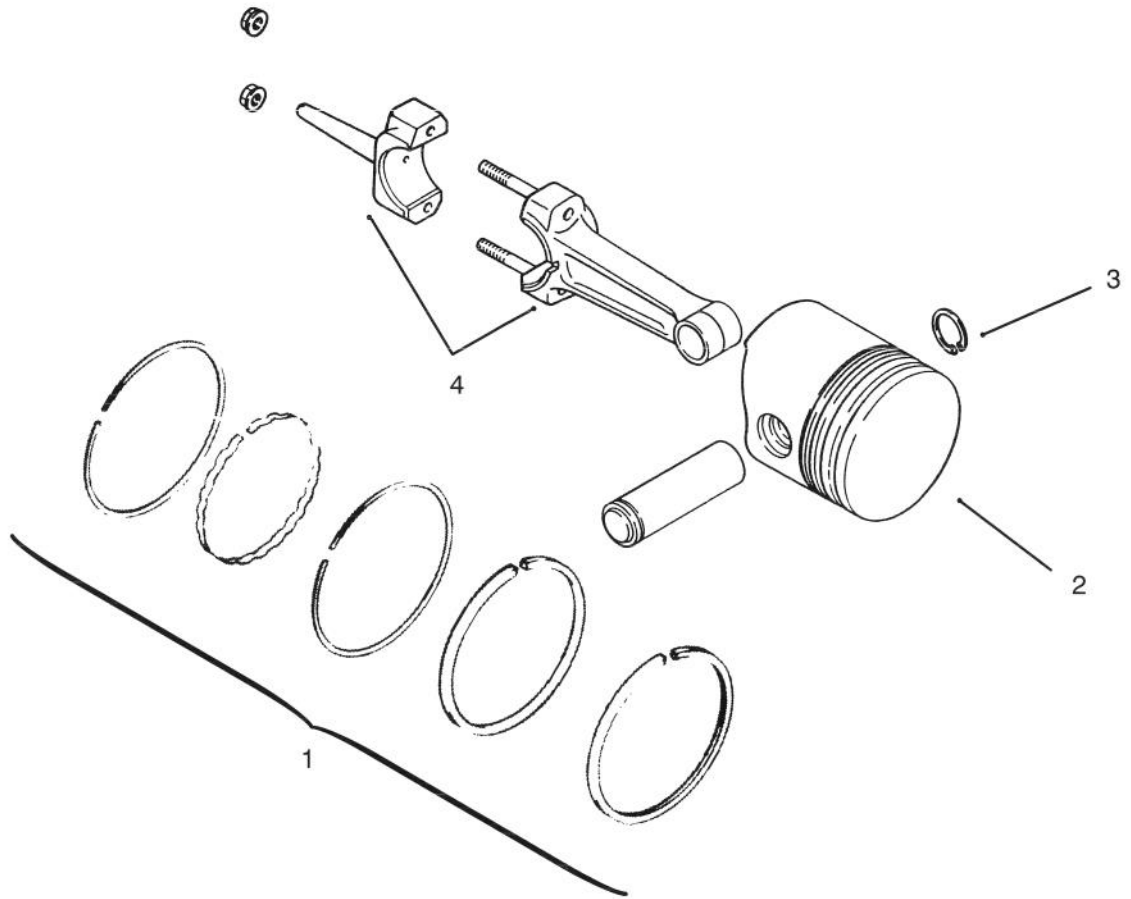

C-1563

PISTON AND RINGS

Ref. No.	Part No.	Description	No. Used
1	92-7273	Set - Ring, Std. & .003	1
*	92-7274	Set - Ring .010	1
*	92-7275	Set - Ring .020	1
*	92-7276	Set - Ring .030	1
2	92-7268	Piston w/Ring Set Std.	1
*	92-7269	Piston w/Ring Set .003	1

Ref. No.	Part No.	Description	No. Used
*	92-7270	Piston w/Ring Set .010	1
*	92-7271	Piston w/Ring Set .020	1
*	92-7272	Piston w/Ring Set .030	1
3	KH10262	Retainer - Piston Pin	2
4	92-7267	Rod - Connecting Std.	1
*	KH10695	Rod - Connecting .010	1