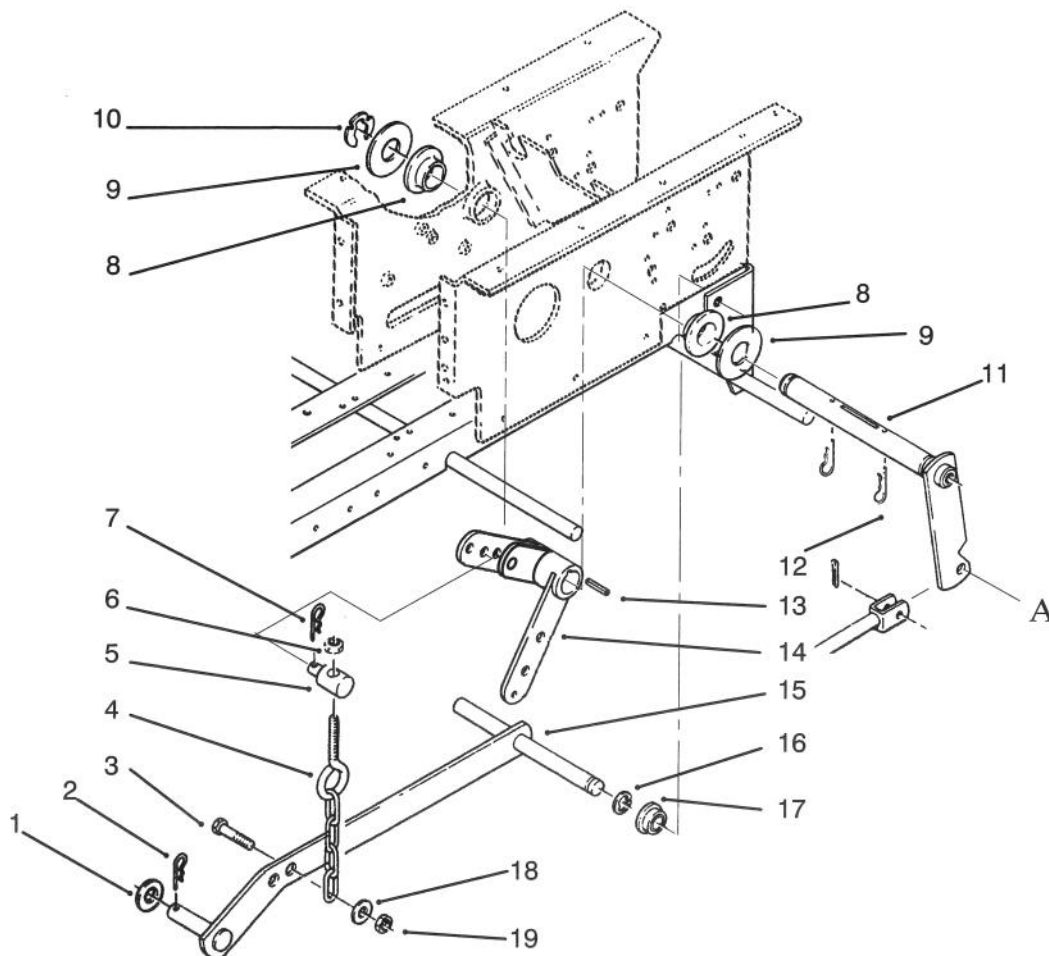

HYDROSTATIC LIFT LINKAGE

Ref. No.	Part No.	Description	No. Used	Ref. No.	Part No.	Description	No. Used
1	3256-26	Washer	1	11	121100	Lever - Lift	1
2	9335054	Pin - Cotter	1	12	9335074	Pin - Cotter	2
3	322-5	Bolt	1	13	1121	Key - Sq.	1
4	106522	Chain - Lift	1	14	78-1550	Bellcrank	1
5	6739	Trunnion	1	15	113445	Bar - Lift	1
6	3296-39	Nut	1	16	32120-47	Ring - Retaining	1
7	9335054	Pin - Cotter	1	17	6229	Bearing	1
8	106269	Bearing - Flanged	2	18	3256-23	Washer	1
9	3256-62	Washer	3	19	3296-29	Nut	1
10	32151-91	Retainer	1