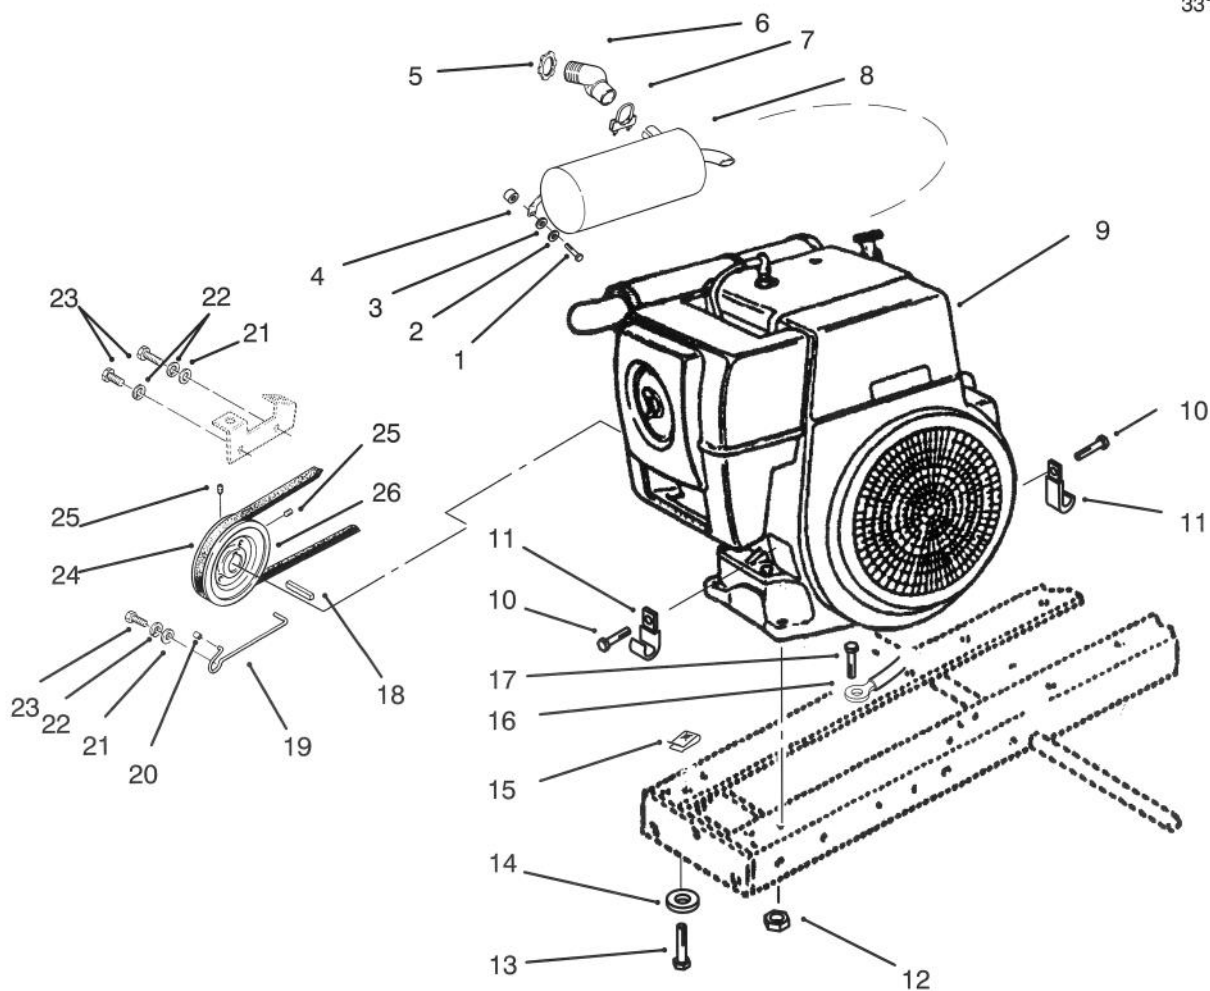

ENGINE, MUFFLER, PULLEY & DRIVE BELT

Ref. No.	Part No.	Description	No. Used
1	322-7	Bolt	1
2	3253-4	Washer	1
3	3256-23	Washer	1
4	6876	Spacer	1
5	KH10535	Nut - Lock	1
6	KH10278	Elbow	1
7	106858	Clamp	1
8	112213	Muffler	1
9	92-1532	Engine - 14HP Kohler	1
10		Screw (Engine) Ref	
11	8830	"J"Clip	1
12	3296-39	Nut	2
13	323-6	Bolt	2

Ref. No.	Part No.	Description	No. Used
14	3253-21	Washer - Lock	1
15	3023	Clip - Wire	1
16	109910	Wire - Ground	1
17	323-8	Bolt	2
18	105453	Key	1
19	111242	Guide - Belt, Bottom	1
20	112841	Cap	1
21	3256-25	Washer	3
22	3253-6	Washer - Lock	3
23	324-5	Bolt	3
24	108501	Belt - Drive	1
25	3246-2	Screw - Set	2
26	7443	Pulley - Engine Drive	1