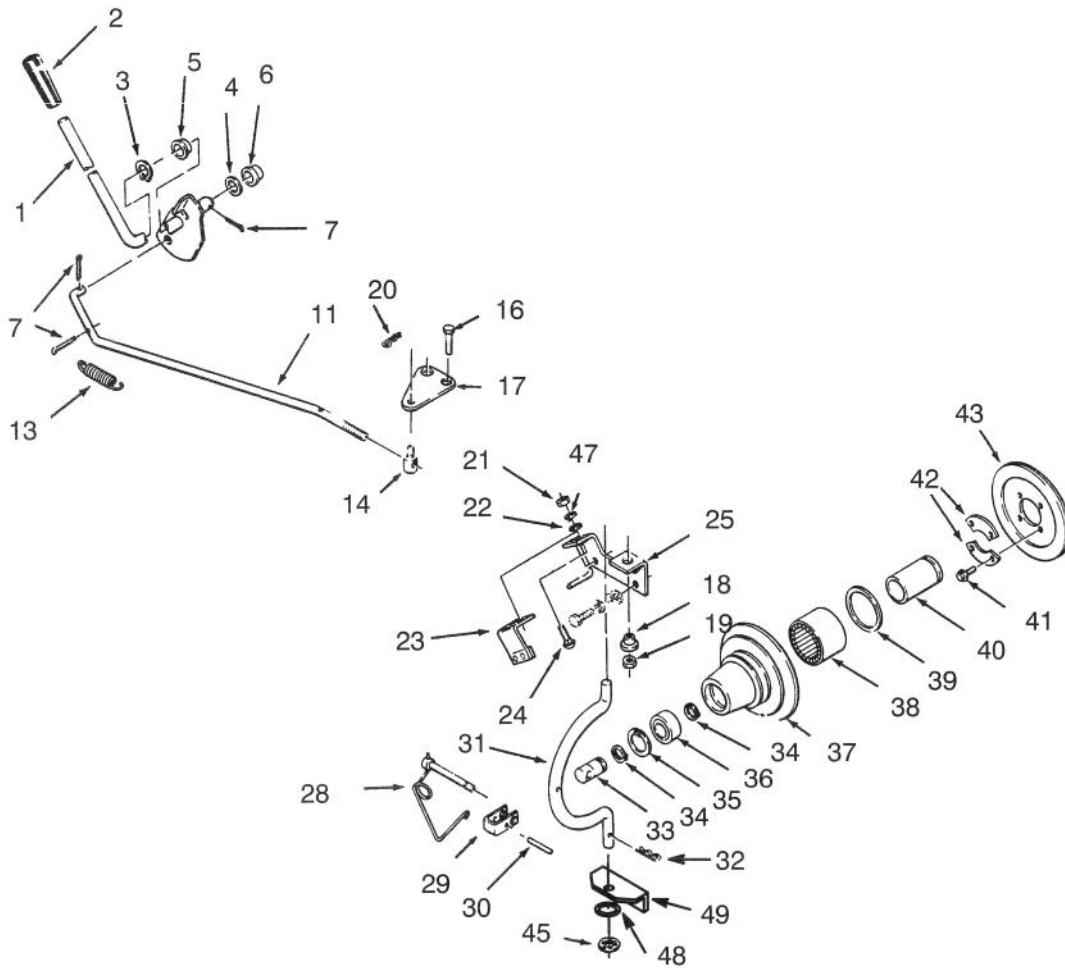

C-1500

PTO CLUTCH AND CONTROL

Ref. No.	Part No.	Description	No. Used
1	111234	Lever - PTO Clutch	1
2	9038	Grip	1
3	32151-11	Ring - Grip	1
4	3765	Washer - Shim	2
5	5666	Bushing - Nyliner	1
6	5983	Bushing	1
7	3272-10	Pin - Cotter	3
11	111052	Rod - PTO Clutch	1
13	103125	Spring	1
14	110656	Trunnion	1
16	323-7	Screw - Hex. Hd.	1
17	110669	Plate - PTO	1
18	104859	Spacer	1
19	3296-39	Nut	1
20	933505	Pin - Cotter	1
21	3218-1	Nut	2
22	3256-22	Washer	2
23	110665	Brake Assembly - PTO	1
24	3229-25	Bolt - Carriage	2
25	111240	Bracket - Engine	1

Ref. No.	Part No.	Description	No. Used
28	111314	Pin - Locking	1
29	113107	Clevis	1
30	933274	Pin - Spirol	1
31	113108	Rod - PTO Housing	1
32	933506	Pin - Cotter	1
33	102872	Shaft - Stub	1
34	32120-72	Ring - Retaining	2
35	32120-62	Ring - Retaining	1
36	109842	Bearing - Ball	1
37	103478	Housing - Pulley	1
38	6662	Bearing - Needle	1
39	6663	Seal	1
40	6658	Race - Bearing	1
41	321-8	Bolt - Nylok	4
42	6659	Retainer	2
43	114881	Facing - Clutch Plate	1
45	106695	Push-On Ring	1
47	3253-3	Washer - Lock	1
48	3256-27	Washer	1
49	102870	Bracket Support	1