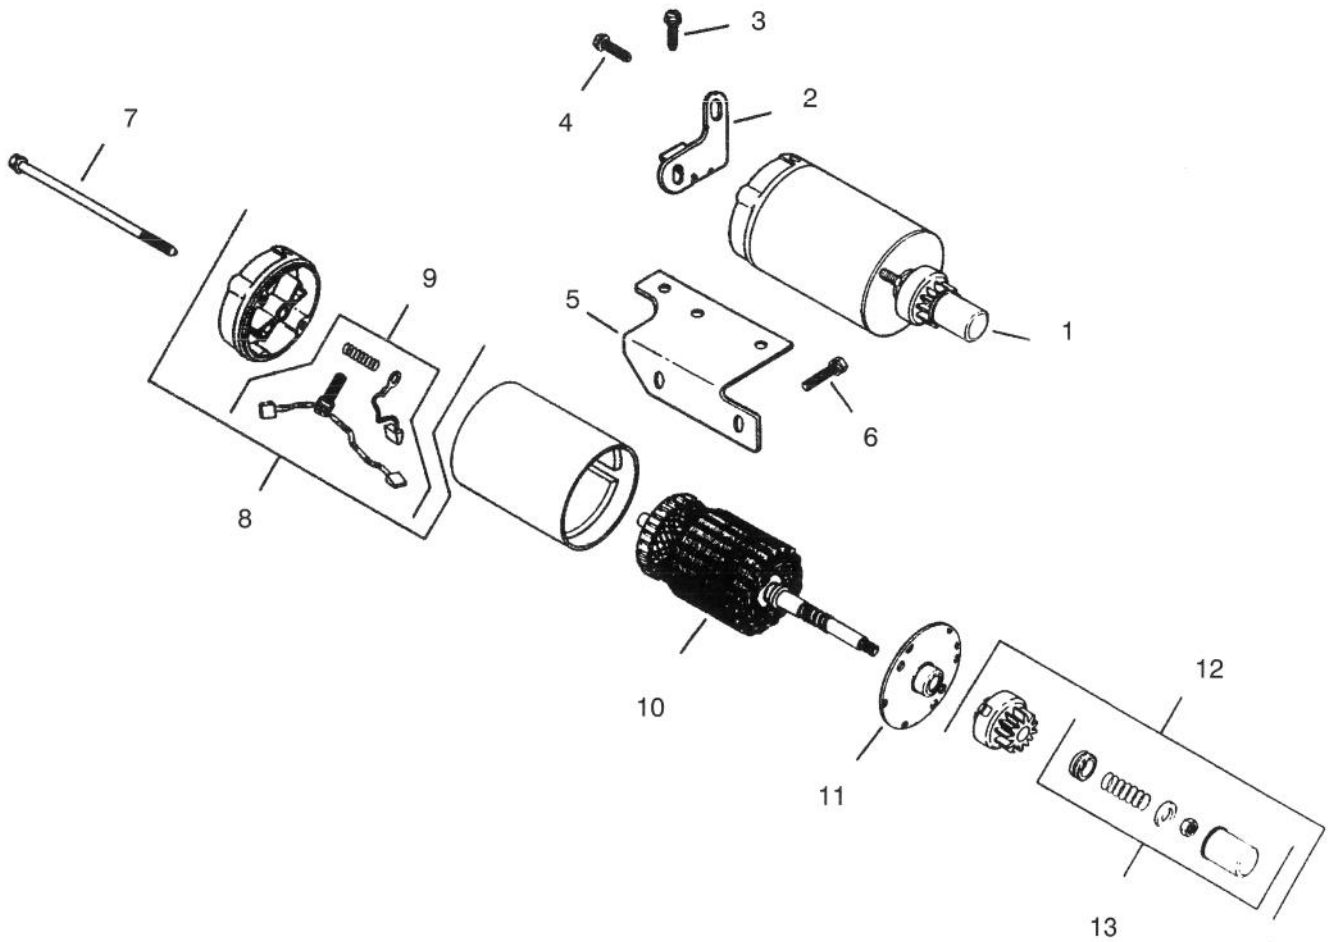

C-1490

STARTER

Ref. No.	Part No.	Description	No. Used
1	92-7260	Starter Assembly (Includes Items 9 thru 15)	1
2	KH10244	Brace - Starter Tail	1
3	KH10607	Screw - Hex. Hd.	1
4	KH10610	Screw - Hex. Hd.	1
5	KH10304	Bracket - Starter	1
6	KH10549	Screw	2
7	KH10181	Bolt	2
8	KH10210	End Cap Ass'Y (Incl. Ref.#9)	1

Ref. No.	Part No.	Description	No. Used
9	KH10515	Kit - Brush	1
10	KH10247	Armature	1
11	KH10209	Cap - Drive End	1
12	KH10323	Kit - Drive (Incl. Ref. #15)	1
13	KH10324	Kit - Drive Parts	1
*	KH10135	Tag - Caution	1
*	KH10304	Bracket - Solenoid	1
*	KH10549	Screw	1