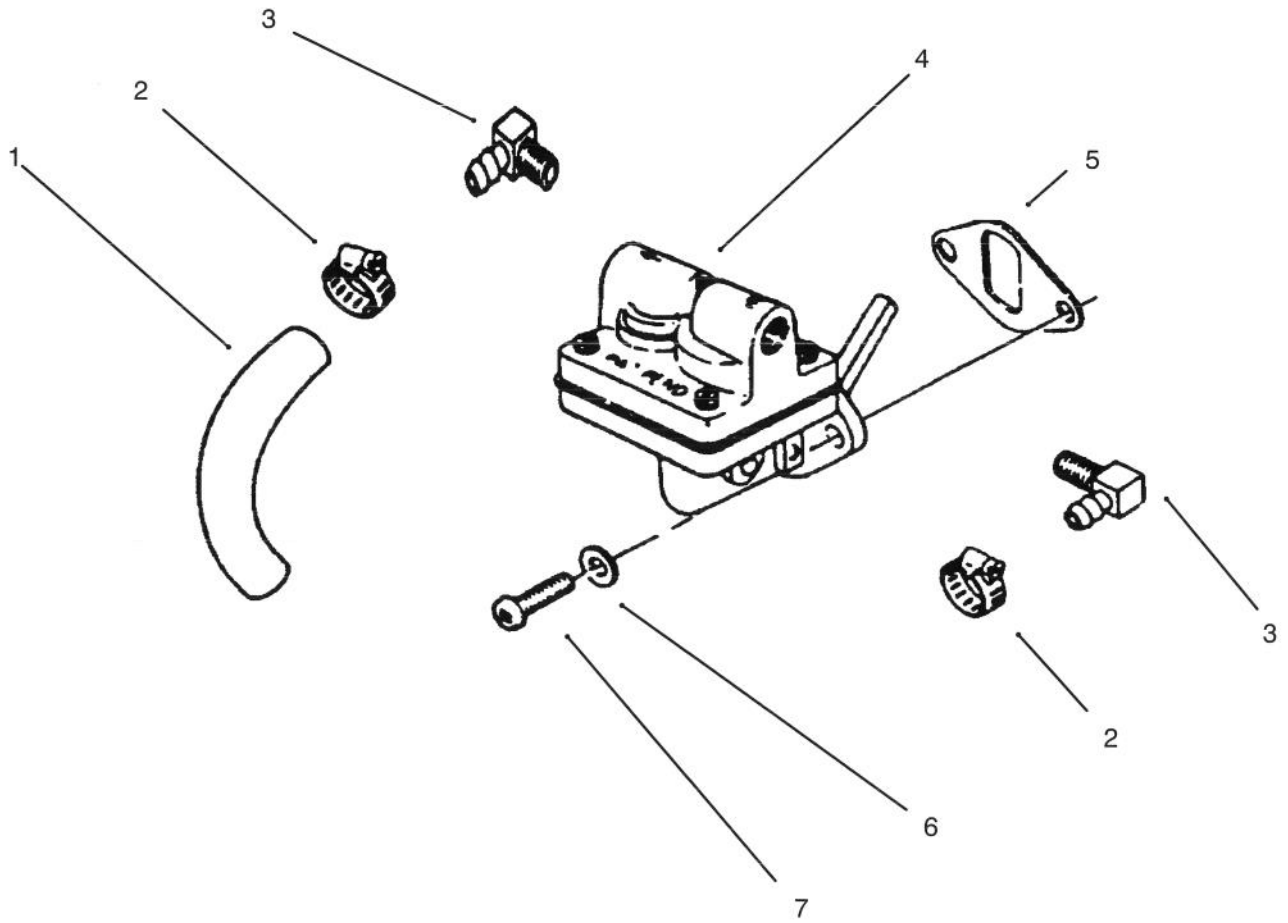

FUEL PUMP

Ref. No.	Part No.	Description	No. Used
1	KH10130	Line - Fuel	1
2	KH10586	Clamp	2
3	KH10123	Connector - 90°	2
4	KH10319	Pump Assy - Fuel (Incl. Ref.#5 &7)	1

Ref. No.	Part No.	Description	No. Used
5	KH10095	Gasket	1
6	KH10569	Washer	2
7	KH10552	Screw - Pozidrive	2