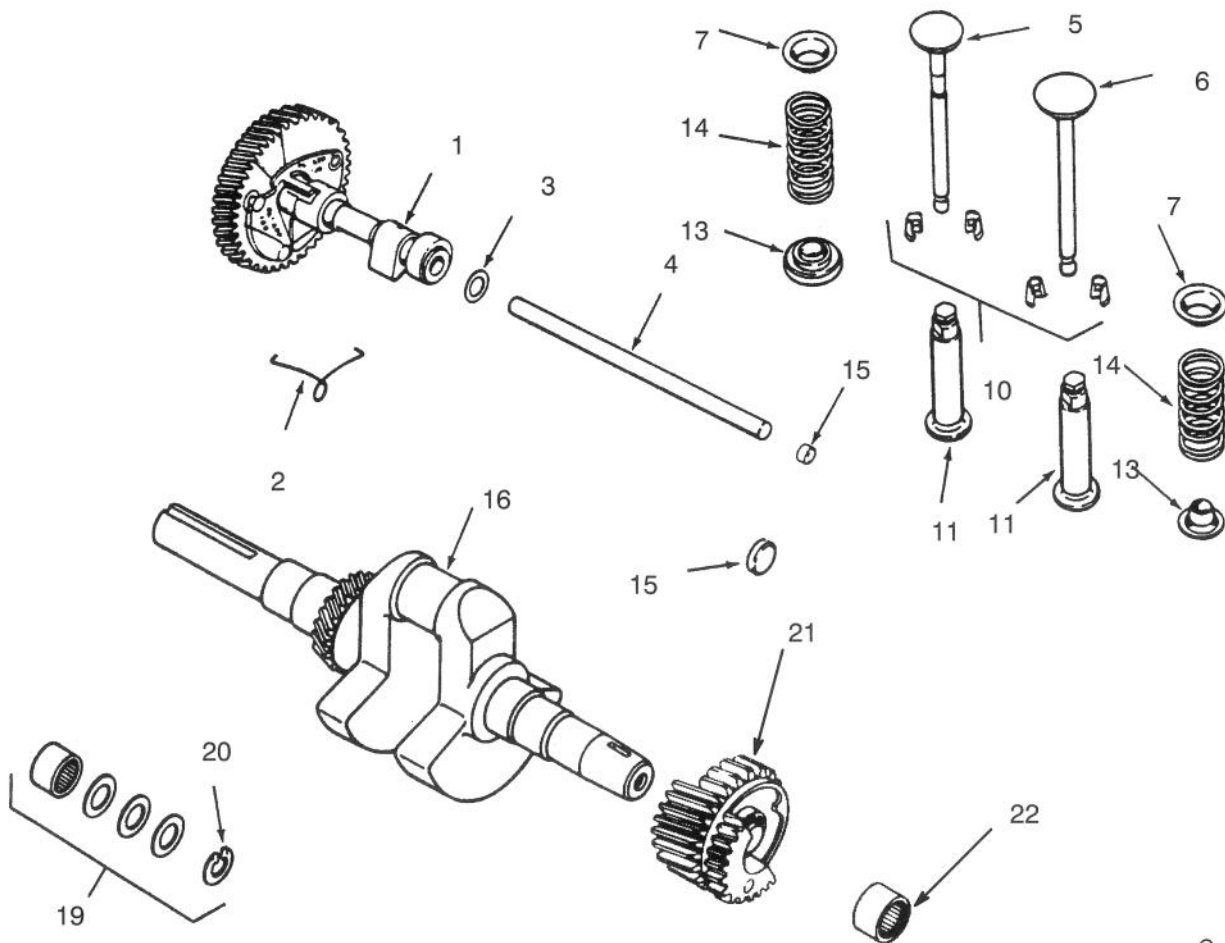

C-1560

CAMSHAFT, CRANKSHAFT AND VALVES

Ref. No.	Part No.	Description	No. Used
1	KH10259	Camshaft Assy (Incl. Ref.# 2)	1
2	KH10292	Spring	1
3	KH10147	Spacer .005	1
*	KH10148	Spacer .010	1
4	KH10310	Pin - Camshaft	1
5	KH10090	Valve - Exhaust	1
6	KH10071	Valve - Intake	1
7	KH10054	Retainer - Upper Spring	2
10	KH10221	Kit - Retainer	2
11	KH10539	Tappet - Intake Valve	2

Ref. No.	Part No.	Description	No. Used
13	KH10496	Rotator - Valve	2
14	KH10062	Spring	2
15	KH10617	Plug - Cup	1
16	KH10245	Kit - Crankshaft (Includes Flywheel Hdwr.)	1
19	KH10322	Kit - Spacer (Incl. Ref.#20)	2
20	KH10574	Retainer	1
21	KH10228	Gear Assembly (Incl. Ref. #22)	2
22	KH10267	Bearing - Needle	2