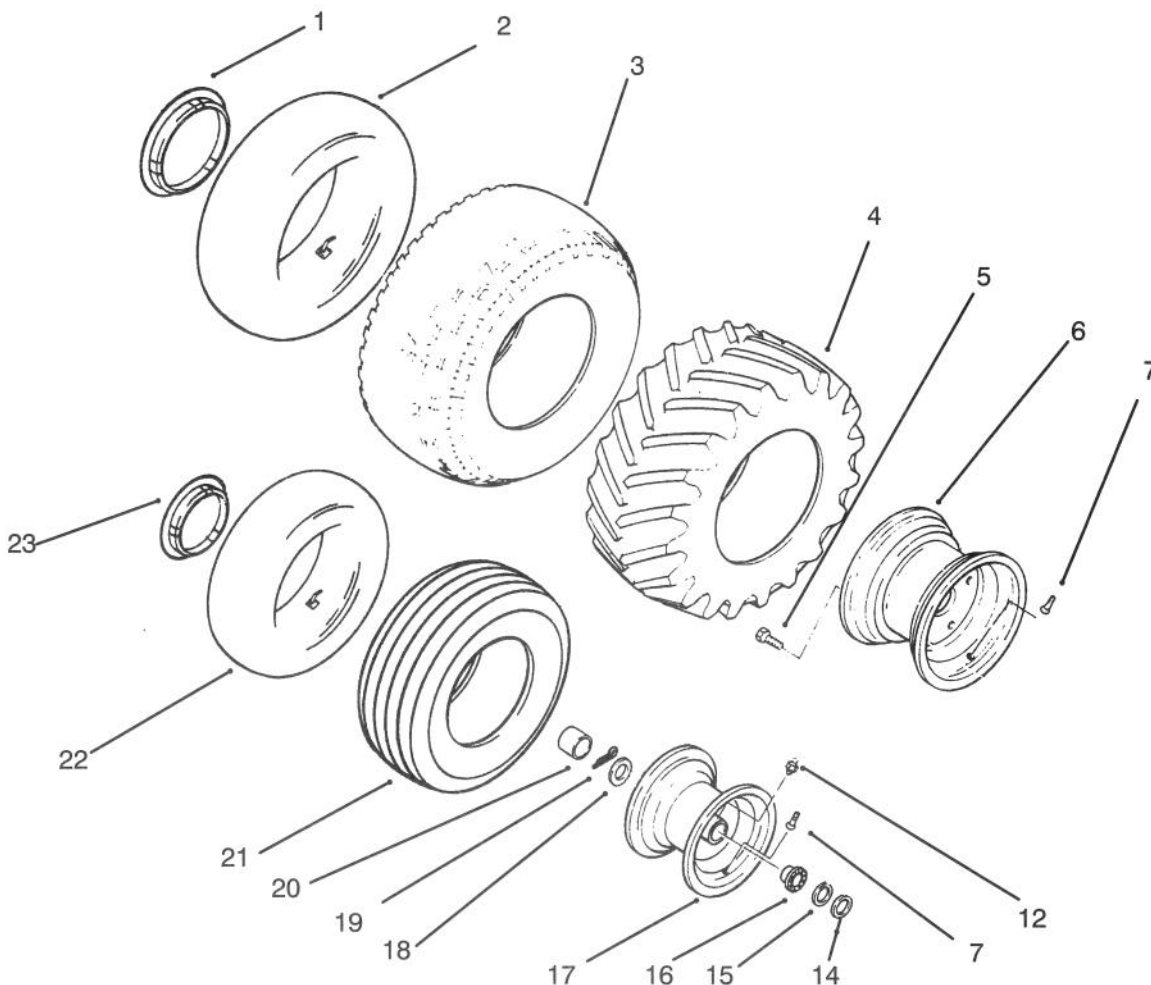

WHEELS AND TIRES

Ref. No.	Part No.	Description	No. Used
1	114428	Logo - Hub Cap 12" (Opt.)	2
2	1645	Tube - Rear (Opt.)	2
*	100291	Tube - Cleat Tire (Opt.)	2
3	116744	Tire - Turf Trac, Rear	2
4	7607	Tire - Cleat, (Opt.)	2
5	83-2720	Bolt - Lug	10
6	111516	Wheel - Rear	2
*	110677	Wheel - Cleat (Opt.)	2
7	5108	Stem - Valve	4
12	109500	Fitting - Grease	2
14	5210	Washer - Shim .015	2

Ref. No.	Part No.	Description	No. Used
15	1278	Washer - Shim .050	4
16	110513	Bearing - Ball	4
17	117286	Rim - Front	2
18	11952	Washer - Special Hub Cap	2
19	3272-17	Pin - Cotter	2
20	109154	Hubcap	2
21	117127	Tire - Turf Trac, Front	2
22	100079	Tube - Front" (Opt.)	2
23	114426	Logo - Hub Cap 6" (Opt.)	2
*	78-7600	Wheel Assembly - Front (Incl. Ref.# 7,12, 16 & 21)	2

*Not Illustrated