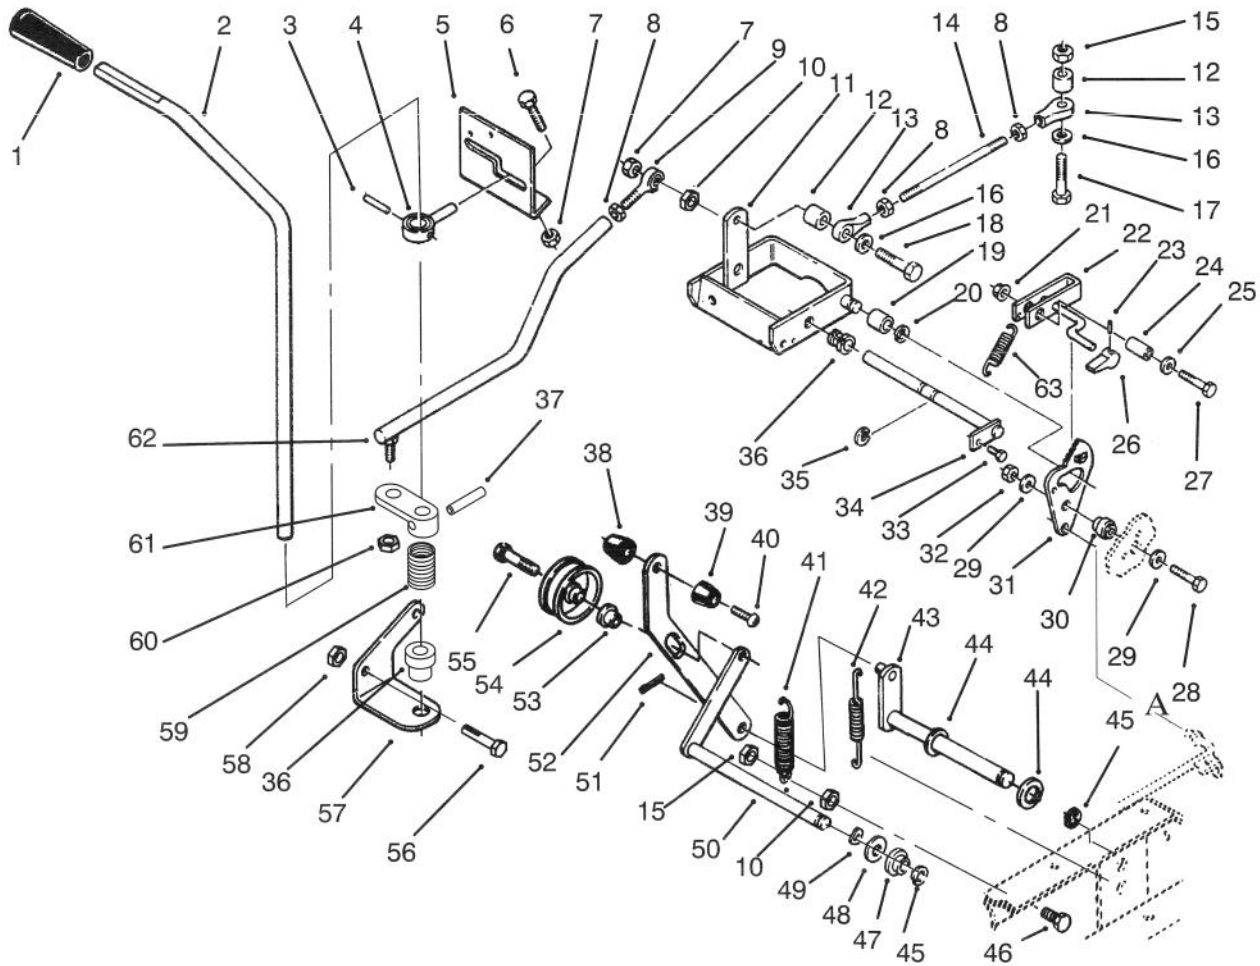

CLUTCH, BRAKE MOTION CONTROL LINKAGE

Ref. No.	Part No.	Description	No. Used
33	926694	Bolt	1
34	108496	Rod - Pivot	1
35	32120-47	Ring - Retaining	2
36	5983	Bushing	3
37	32312-94	Pin - Spirol	1
38	8722	Knob	1
39	8693	Knob	1
40	9117474	Screw	1
41	107938	Spring	1
42	110769	Spring	1
43	106369	Shaft	1
44	9202634	Washer	4
45	5701	Ring - Retaining	4
46	321-6	Bolt	1
47	7879	Bushing	1
48	3765	Washer - Shim	1

Ref. No.	Part No.	Description	No. Used
49	114823	Washer - Wave	2
50	78-6020	Rod - Pivot	1
51	3272-2	Pin - Cotter	1
52	110780	Handle	1
52	106368	Rod - Pivot	1
53	106450	Spacer	1
54	112426	Pulley - Idler	1
55	106193	Bolt - Special	1
56	322-3	Bolt	2
57	78-1540	Bracket - Control, Lower	1
58	3296-29	Nut	2
59	101938	Spring	1
60	3296-4	Nut	1
61	116321	Arm - Control	1
62	116324	Rod Assembly	1
63	83-2820	Spring	1

* Not Illustrated