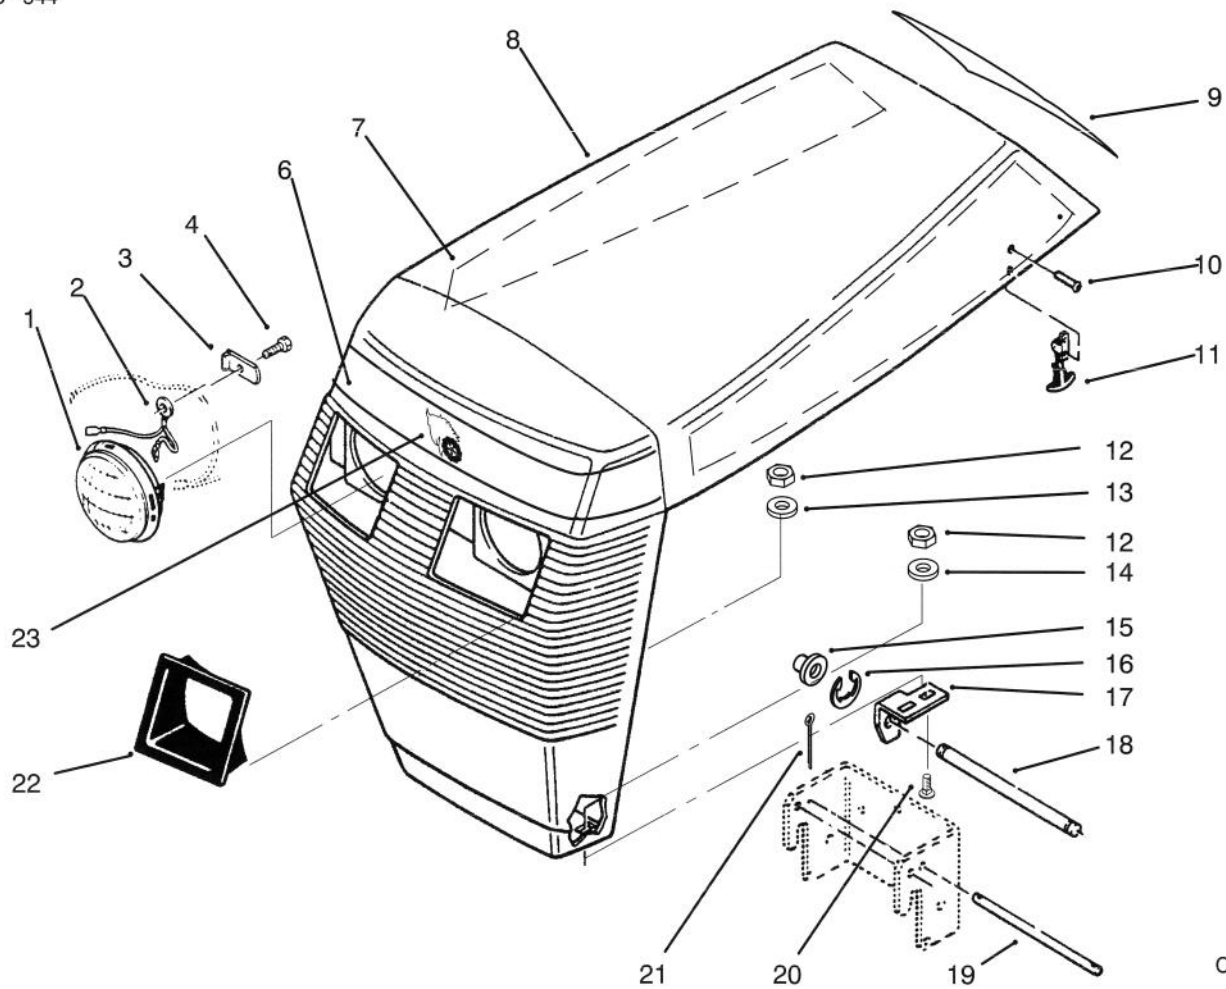

MODEL NO. 73401-4900001 & UP

PARTS
CATALOG

WHEEL HORSE[®]
314-H Garden Tractor

C-1481

HOOD ASSEMBLY

Ref. No.	Part No.	Description	No. Used
1	102881	Headlight	2
2	108130	Wire - Headlight Ground	1
3	109459	Clamp	2
4	926671	Bolt	2
6	92-9826	Decal - Hood, Front	1
7	92-9825	Decal - Hood RH	1
*	92-9824	Decal - Hood LH	1
8	88-2782	Hood	1
9	92-9837	Decal - Danger (Incl. Ref. # 9)	1
10	117432	Rivet - Pop	4
11	117344	Handle Assembly	2
12	3296-42	Nut	4