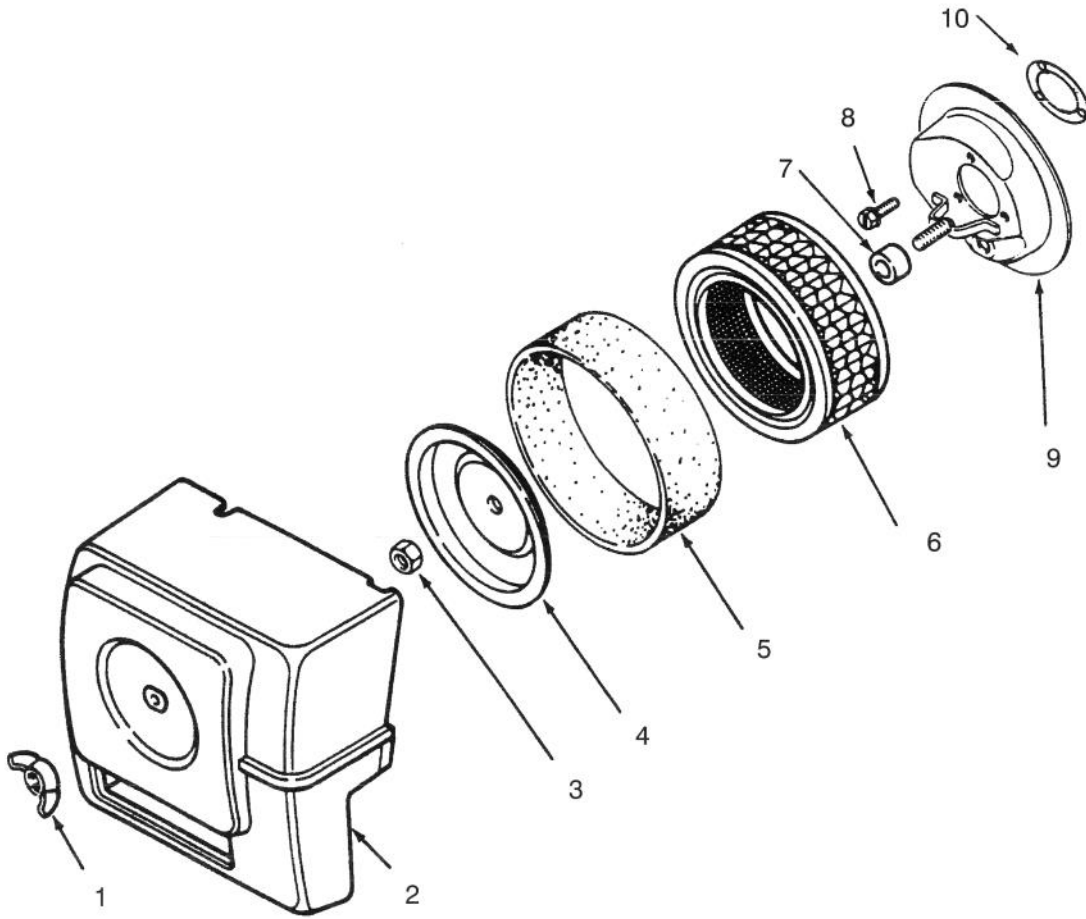

C-1482

AIR INTAKE

Ref. No.	Part No.	Description	No. Used
1	KH10576	Nut – Wing	1
2	KH10299	Cover	1
3	KH10189	Nut	1
4	KH10412	Cover – Air Cleaner Element	1
5	KH10235	Element – Precleaner	1
6	KH10236	Element	1

Ref. No.	Part No.	Description	No. Used
7	KH10034	Seal	1
8	KH10609	Screw	3
9	KH10297	Base – Air Cleaner	1
10	KH10697	Gasket	1
*	KH10191	Decal – Air Cleaner	1

*Not Illustrated