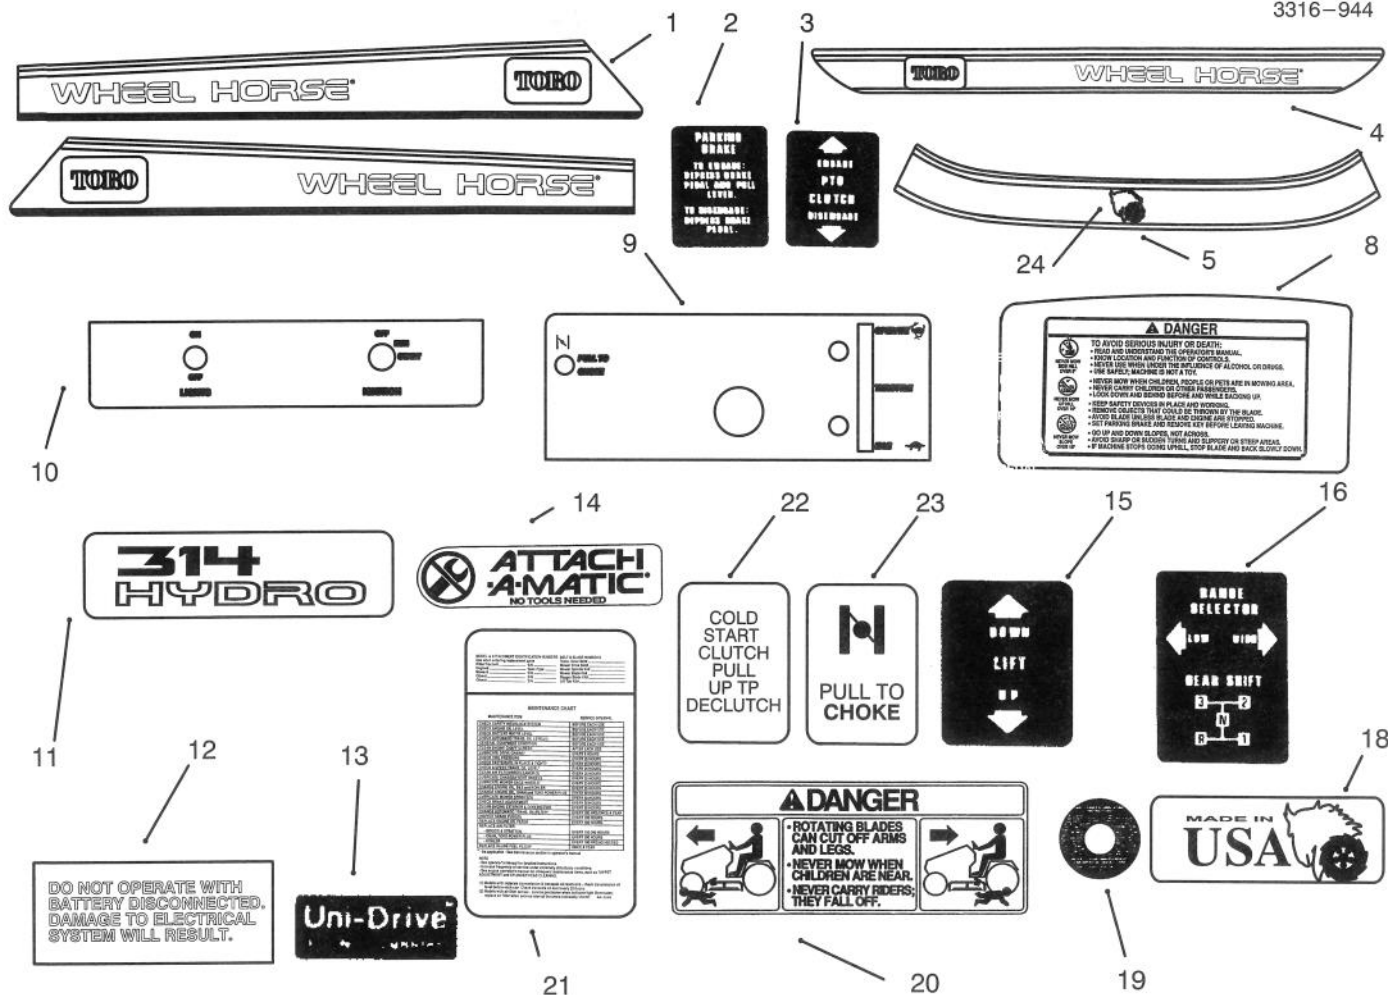

DECALS

Ref. No.	Part No.	Description	No. Used
1	92-9825	Decal - Hood RH	1
	92-9824	Decal - Hood LH	1
2	116445	Decal - Parking Brake	1
3	111960	Decal - PTO Clutch	1
4	92-9827	Decal - Rear Fender	1
5	92-9826	Decal - Front Hood	1
8	92-9837	Decal - Rear Hood Danger	1
9	119190	Decal - Lower Dash	1
10	74-2470	Decal - Switch Plate	1
11	92-9830	Decal - 314-Hydro	2
12	111926	Decal - Electrical System	1
13	92-8749	Decal - Unidrive	1

Ref. No.	Part No.	Description	No. Used
14	92-8747	Decal - Attach-A-Matic	2
15	112168	Decal - Lift	1
16	111534	Decal - Hi-Low Shift	1
18	76-1340	Decal - Made in U.S.A.	1
19	KH10191	Decal - Air Cleaner/Lub	1
20	92-8946	Decal - Danger	1
21	88-3200	Decal - Maintenance	1
22	789130	Decal - Cold Start	1
23	78-7300	Decal - Choke	1
24	92-9836	Plate - Logo, Wheel Horse	1
*	92-1536	Loose Parts Package	1