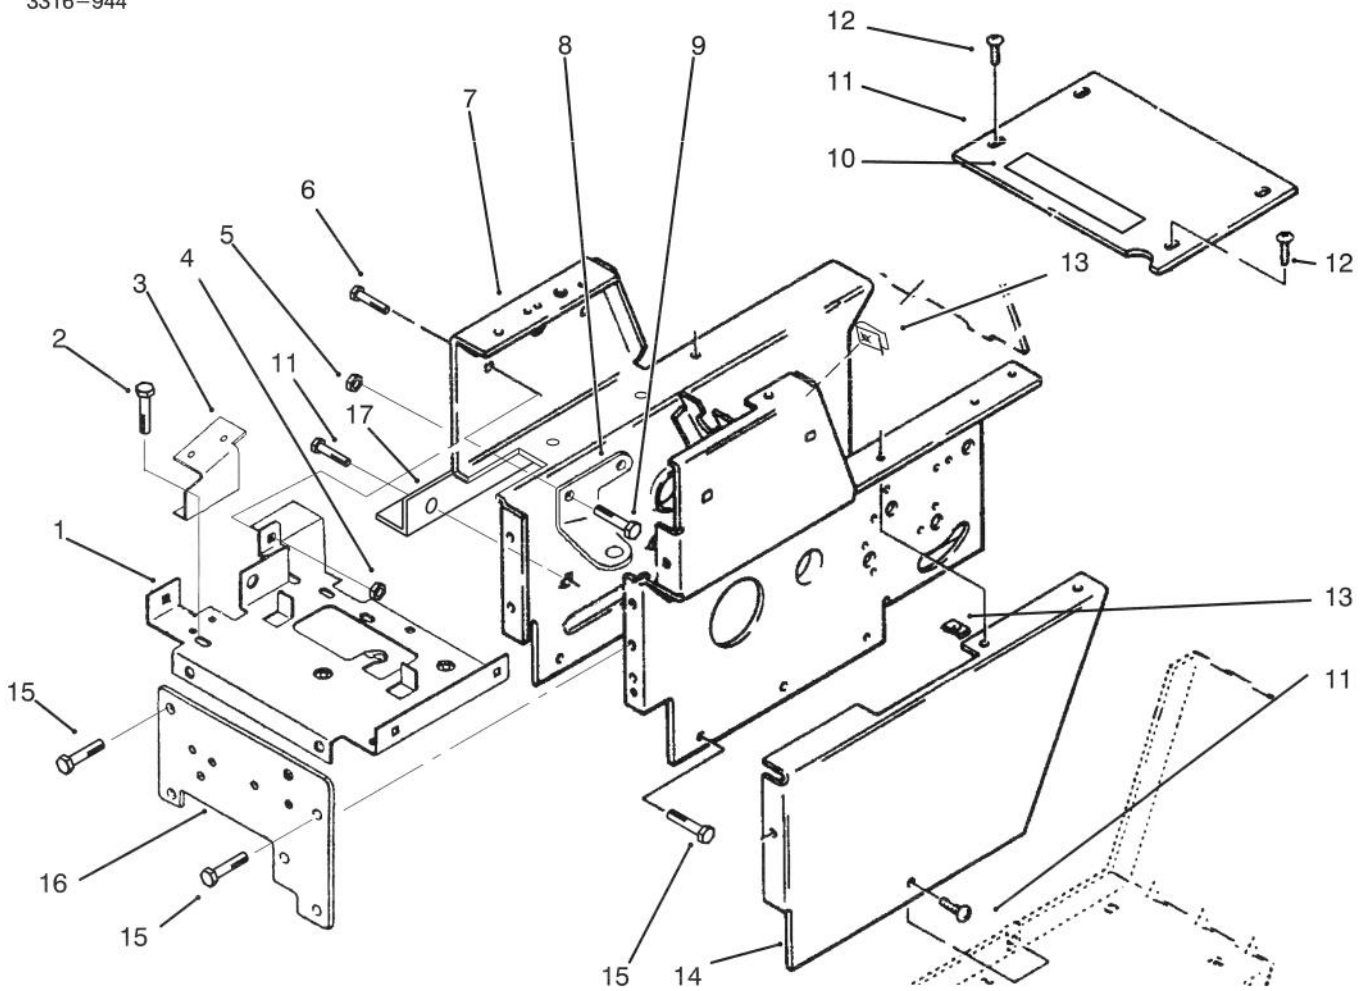

HOOD STAND AND SUPPORTS

Ref. No.	Part No.	Description	No. Used
1	78-3010	Bracket - Battery Support	1
2	926671	Screw - Hex. Hd..	13
3	115411	Support - Switch	1
4	9151126	Nut	4
5	3296-29	Nut - Lock	2
6	117371	Bolt - Carriage	4
7	92-1525	Hoodstand	1
8	78-1540	Bracket - Lower Control	1
9	322-3	Screw - Hex. Hd.	2

Ref. No.	Part No.	Description	No. Used
10	92-8946	Decal - Danger	1
11	92-7294	Plate - Shift Cover (Incl. Ref.#10)	1
12	910837	Screw	7
13	107069	Nut - Speed	7
14	113935	Cover - Side, LH	1
15	926694	Screw - Hex. Hd.	11
16	78-3020	Plate - Front	1
17	106209	Angle - Belt Guard	1

*Not Illustrated