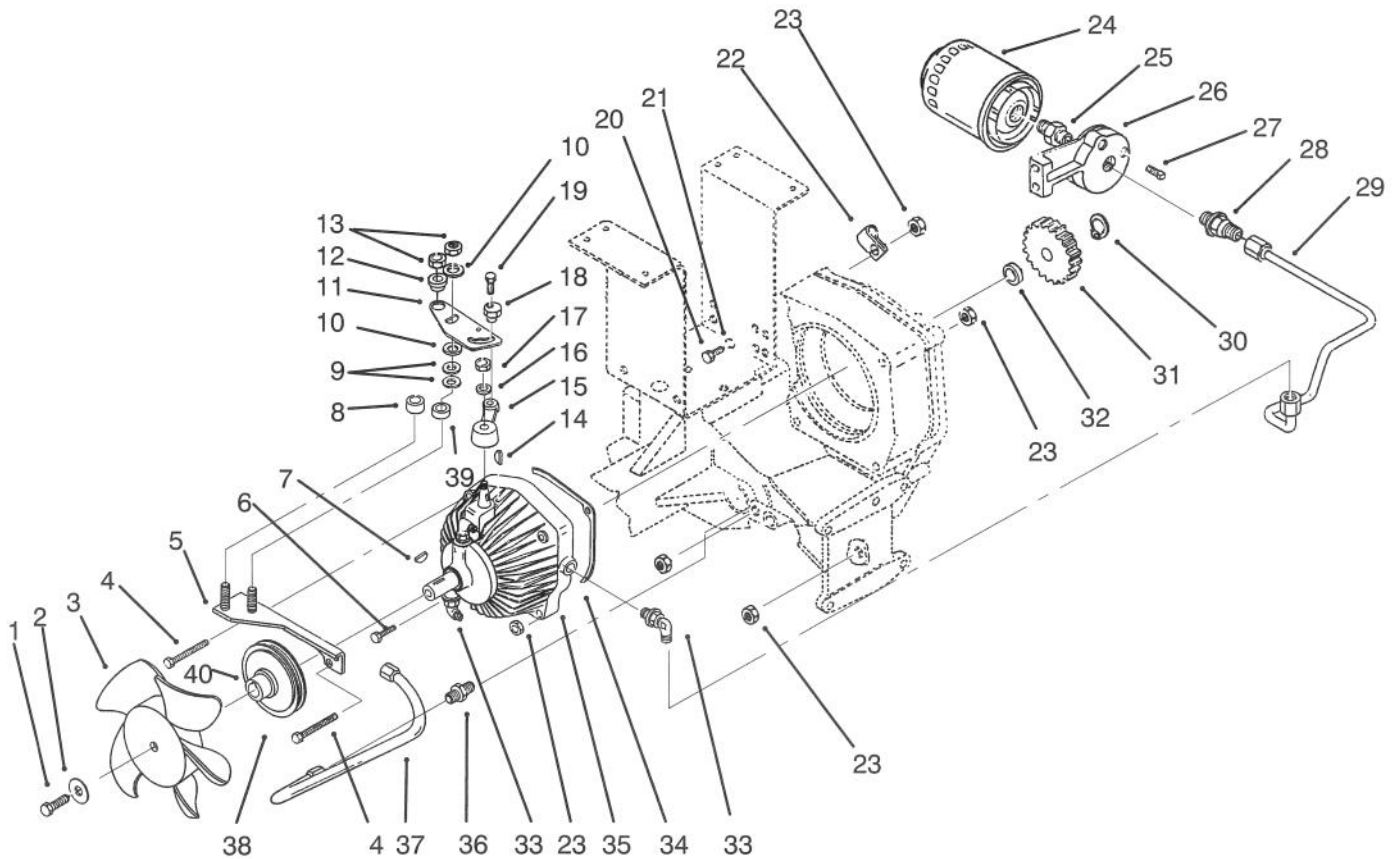

HYDROSTATIC TRANSMISSION

Ref. No.	Part No.	Description	No. Used
1	9080-26	Bolt	1
2	103995	Washer - Special	1
3	108393	Fan	1
4	323-25	Screw - Cap Hex. Hd.	2
5	108329	Assembly - Plate, Control	1
6	9080406	Screw - Cap Hex. Hd.	1
7	937089	Key - Hi-Pro	1
8	108326	Spacer - Pivot, Long	1
9	100365	Washer - Spring, Disc	2
10	100305	Washer - Friction	2
11	108333	Plate - Control, Speed	1
12	100309	Bushing - Pivot, Cam	1
13	108881	Nut	2
14	3257-24	Key - Woodruff	1
15	108325	Arm - Control, Speed	1
16	3256-26	Washer - Flat	1
17	3296-45	Nut - Lock	1
18	106661	Cam - Eccentric	1
19	9080196	Screw - Cap Hex. Hd.	1
20	322-3	Screw - Cap Hex. Hd.	2
21	3253-4	Washer - Lock	2

Ref. No.	Part No.	Description	No. Used
22	8830	"J"Clip	1
23	3296-39	Nut - Lock	4
24	79-5270	Filter - Oil	1
25	5991	Fitting - Filter	1
26	108323	Base - Filter	1
27	281-10	Plug - Pipe	3
28	102628	Fitting - Hyd., Straight (Incl. "O"Ring)	1
*	973370	"O"Ring	1
29	79-5020	Tube - Filter to Pump	1
30	32120-64	Ring - Retaining	1
31	109751	Gear - 20 Teeth	1
32	108366	Spacer - Drive, Gear	1
33	108365	Fitting - Hydraulic 90°	2
34	108319	Gasket - Pump	1
35	108368	Assembly - Pump & Motor	1
36	108364	Fitting - Hyd., Straight	1
37	111217	Tube - Suction	1
38	108316	Pulley - Transmission Drive	1
39	108327	Spacer - Pivot, Short	1
*40	3242-2	Screw - Set	2

* Not Illustrated