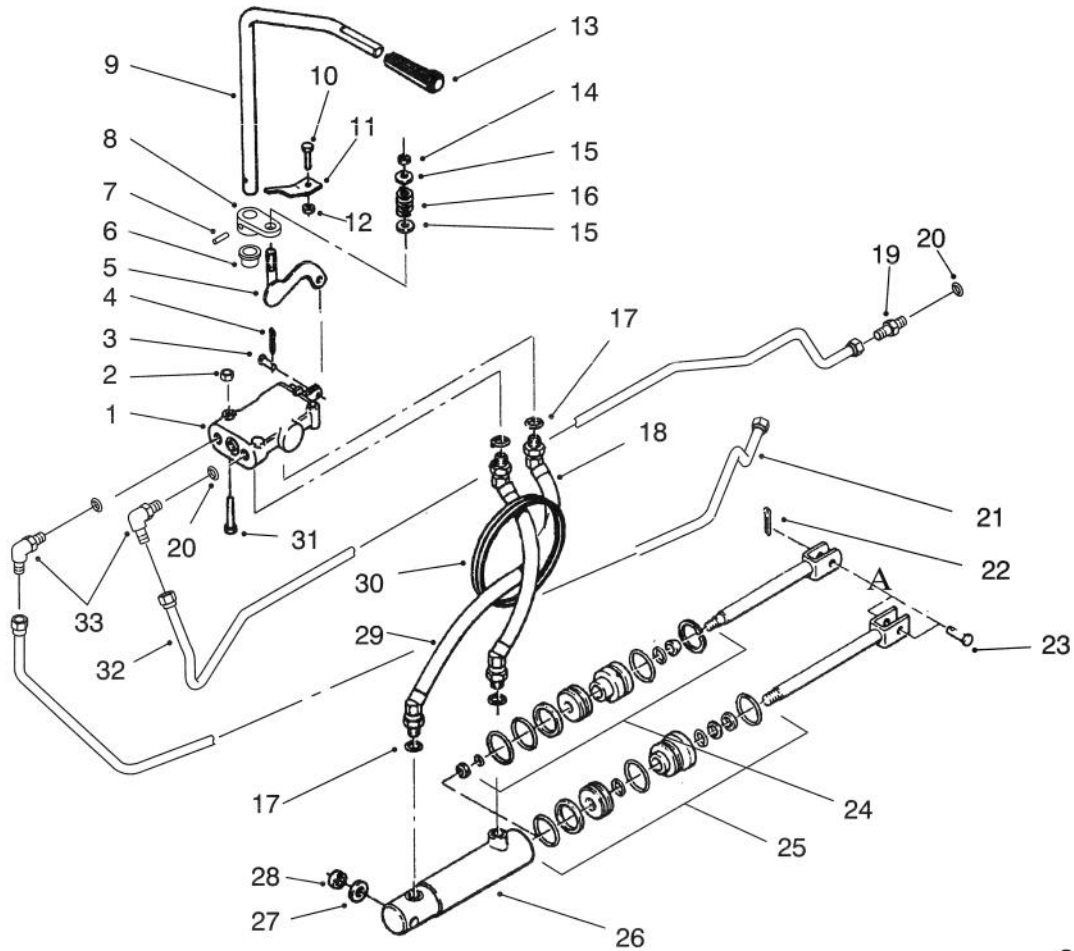

C-2051

HYDRAULIC CONTROL SYSTEM

Ref. No.	Part No.	Description	No. Used
1	114000	Valve - Hydraulic (Incl. Ref.#3-4)	1
2	3296-42	Nut	2
3	932120	Pin - Clevis	1
4	3272-1	Pin - Cotter	2
5	78-5640	Bar - Lift	1
6	5983	Bushing	1
7	933198	Pin - Spirol	1
8	116302	Arm - Control	1
9	78-5670	Rod - Lift Control	1
10	321-4	Screw	1
11	116305	Bracket - Control Rod	1
12	3296-42	Nut	1
13	116634	Knob - Hydraulic Lift	1
14	3296-29	Nut	1
15	3256-23	Washer - Flat	2
16	104841	Spring	1
17	973310	"O"Ring	4
18	110125	Hose - Valve To Cylinder	1
19	102628	Fitting - Straight Adapter (Incl. Ref. #20)	1

Ref. No.	Part No.	Description	No. Used
20	973370	"O"Ring	4
21	86-9280	Tube - Hydraulic (Pressure)	1
22	3272-11	Pin - Cotter	1
23	9329974	Pin - Clevis	1
24	101699	Kit - Service, Cylinder Repair	1
25	109088	Kit - Service, Cylinder Repair	1
26	119340	Cylinder - Hydraulic (Incl. Ref.#24-25)	1
27	9202324	Washer	1
28	101757	Spacer	1
29	110124	Hose - Valve To Cylinder	1
30	106267	Grommet - Rubber	1
31	321-11	Bolt	2
32	86-9290	Tube - Hydraulic (Return)	1
33	108365	Fitting - 90° (Incl. Ref. #20)	2
*	109081	Kit - Service, Valve Repair	1
*	100571	Tie - Cable	1

*Not Illustrated

Note : In Illustration Center lines A Continue on next page