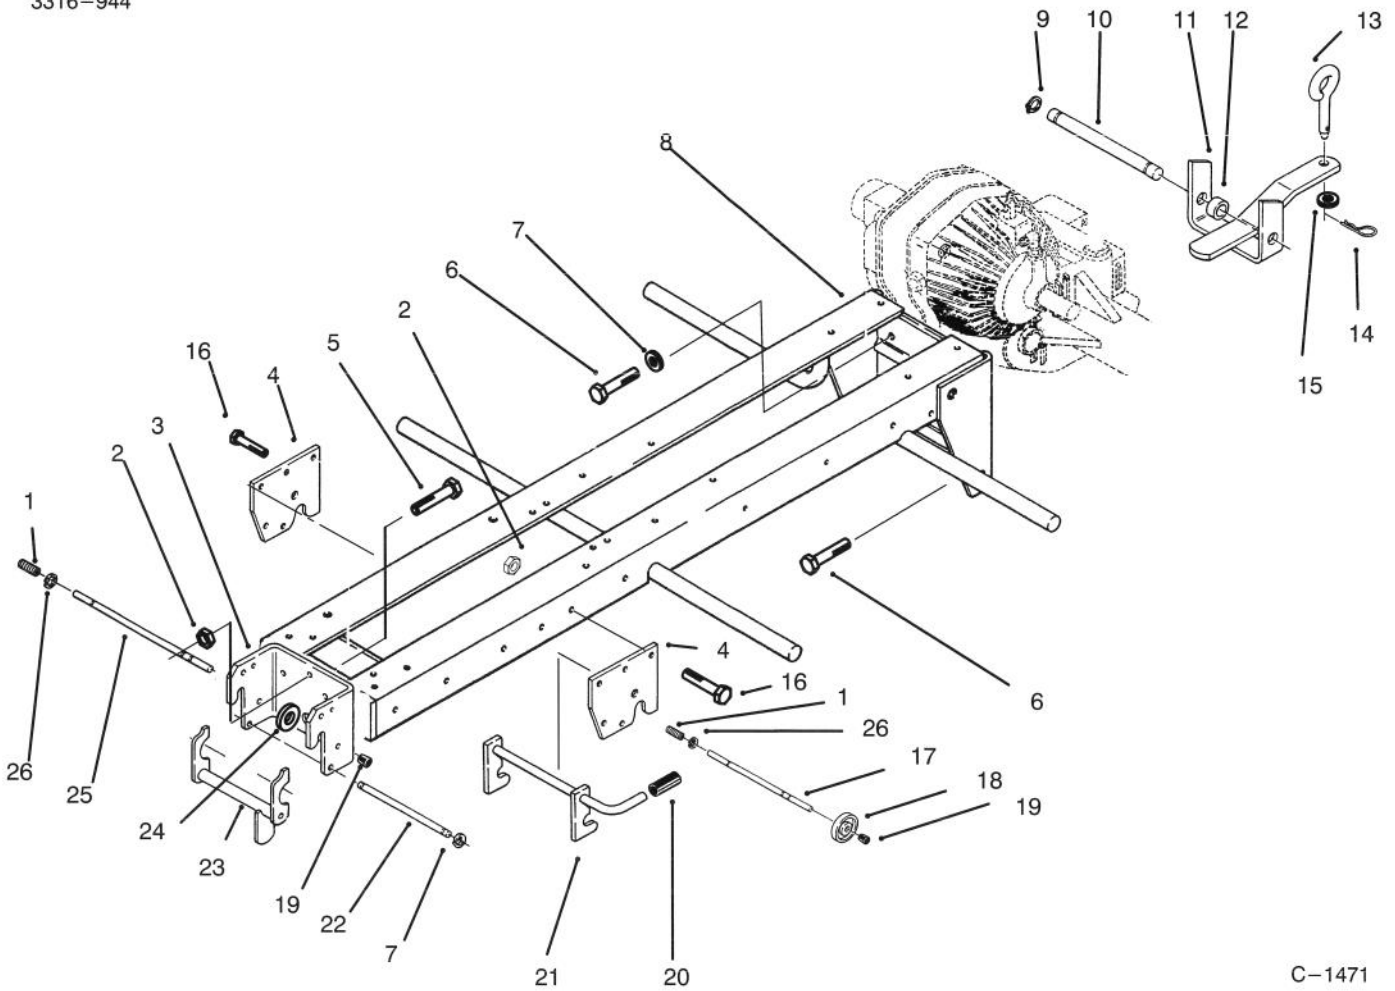

C-1471

FRAME & HITCHES

Ref. No.	Part No.	Description	No. Used
1	8616	Spring	2
2	3296-39	Nut	9
3	101711	Housing - Front Hitch	1
4	102644	Plate - Mid Hitch	2
5	3231-25	Bolt - Carriage	3
6	323-5	Bolt	4
7	3253-21	Washer - Lock	4
8	78-2680	Frame	1
9	5618	Ring - Retaining	2
10	105269	Shaft - Drawbar Hitch	1
11	1644	Hitch - Drawbar	1
12	979120	Spacer	2
13	106634	Pin - Hitch	1

Ref. No.	Part No.	Description	No. Used
14	933505	Pin - Cotter	1
15	3256-26	Washer - Flat	1
16	323-44	Screw - Hex. Hd..	6
17	101017	Rod - Mid Hitch Lock	1
18	83-6520	Rod - Lock	1
19	105316	Cap - Lock Rod	2
20	9038	Grip	1
21	117930	Latch - Mid Hitch	1
22	101750	Rod - Pivot Latch	1
23	93-1613	Latch - Front Hitch	1
24	101707	Lock - Attachment	1
25	101751	Rod - Lock	1
26	105797	Ring - Retaining	6