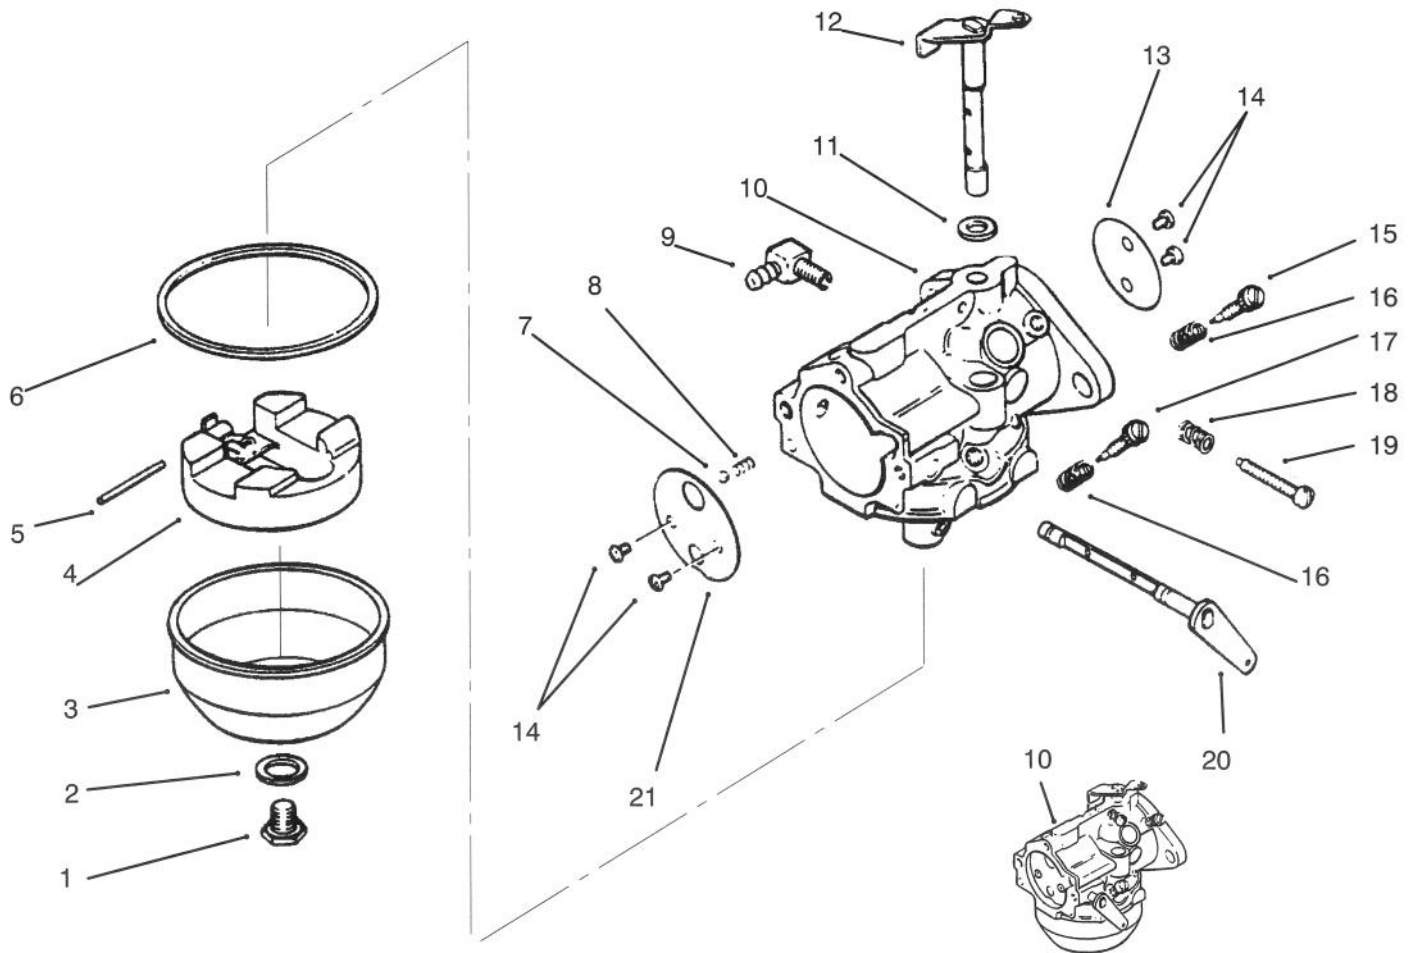

CARBURETOR

Ref. No.	Part No.	Description	No. Used	Ref. No.	Part No.	Description	No. Used
1	KH10116	Screw	1		KH10146	Gasket - Carburetor	
2	KH10093	Gasket	1		KH10733	Gasket	
3	KH10117	Bowl - Fuel	1		KH10093	Gasket - Bowl Screen	
4	KH10663	Kit - Float (Incl. Ref.#5)	1		KH10094	Gasket - Bowl	
5		Pin - Float	1		KH10677	Gasket - Air Cleaner	
6	KH10094	Gasket	1		KH10697	Gasket	
7	KH10128	Ball	1		KH10274	Gasket - Carburetor	
8	KH10113	Spring	1	*	KH10358	Kit - Choke & Throttle Repair	1
9		Connector 90°	1	*	KH10710	Kit - High Altitude Jet (Includes	
10	92-7252	Carburetor Assembly (Complete)	1		KH10682	Bushing	
11		Seal	1		KH10709	Jet - Main	1
12	92-7256	Shaft w/Lever & Seal (Incl. Ref# 11)	1	*	92-7251	Kit - Carburetor w/Linkage (Includes	
13	92-7257	Plate - Throttle	1		KH10682	Bushing &	
14	KH10110	Screw	4		KH10709	Main Jet	1
15	KH10132	Needle - Idle Fuel Adj.	1	*	KH10693	Kit - Adjustable Jet w/Linkage (Includes	
16	KH10112	Spring - Idle Fuel	1		KH10701	Carburetor Linkage	
17	KH10694	Main - Needle	1		KH10682	Bushing - Linkage Natural	
18	KH10114	Spring - Adj.	1		KH10686	Bushing Linkage Black	
19	KH10109	Screw - Idle Speed Adj.	1		KH10697	Gasket - Air Cleaner	
20	KH10702	Shaft - Choke	1		KH10693	Carburetor Assembly	
21	92-7255	Plate - Choke	1		KH10146	Gasket	
*	KH10696	Kit - Carburetor Repair (Includes			KH10274	Gasket	1
	KH10009	Gasket - Flange					

*Not Illustrated