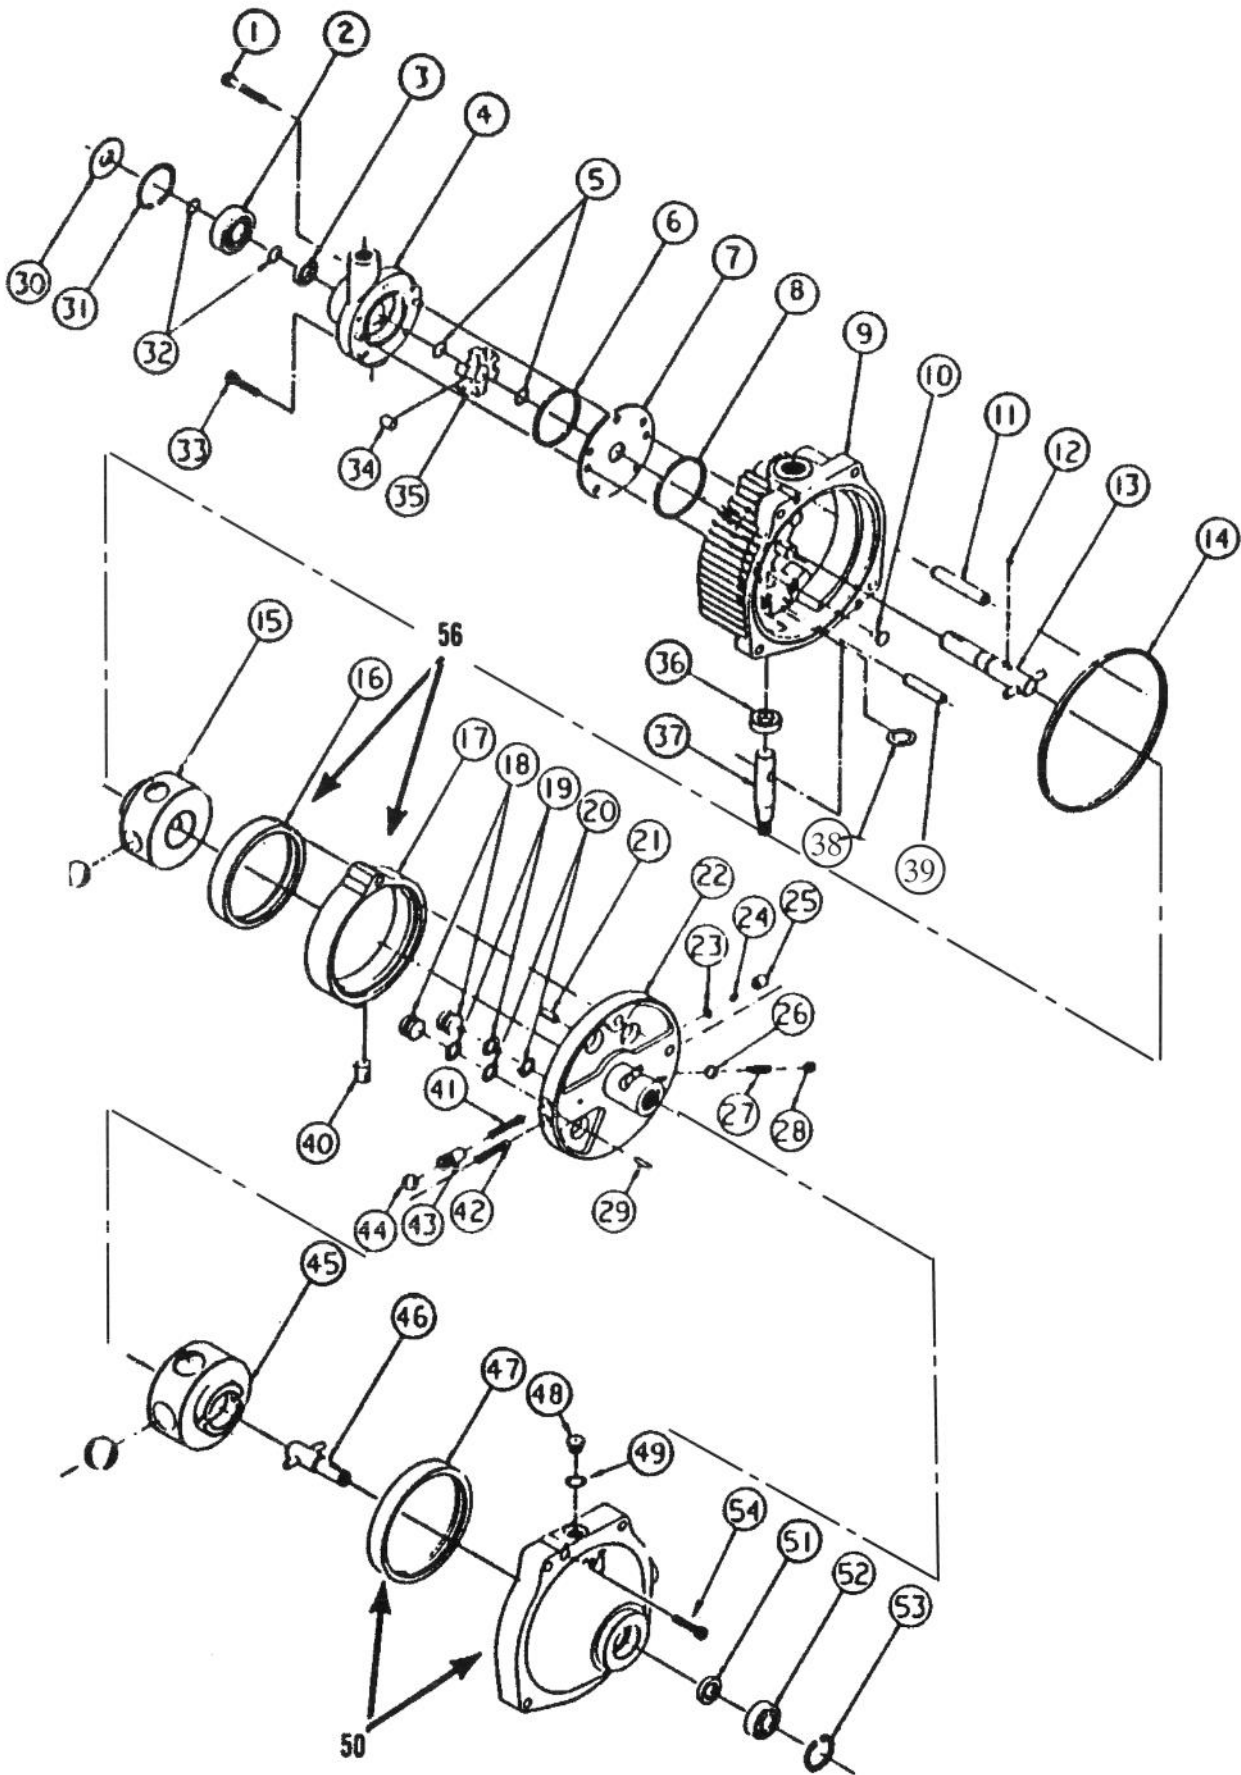

TRANSMISSION ASSEMBLY

TRANSMISSION ASSEMBLY

Ref. No.	Part No.	Description	No. Used
1	112635	Screw	1
2	112636	Bearing – Input	1
3	112604	Seal	2
4	112637	Housing – Pump Assembly (Incl. Ref.# 2)	1
5	112654	Ring – Retaining	2
6	112638	Ring – Seal	1
7	112639	Plate	1
8	112640	Ring – Seal	1
9	112641	Cover Assembly (Incl. Ref. #3, 6, 8,10, 11, 19, 20, 36–39, & 51)	1
10	112595	Button	2
11		Pin – Pivot	1
12	112642	Pin	1
13	112643	Shaft – Input	1
14	112644	Ring – Seal	1
15	112645	Rotor – Pump	1
16	113136	Race – Pump	1
17		Ring – Cam	1
18	113041	Piston	2
19		Ring – Back Up	2
20		"O"Ring	2
21	112608	Pin – Coil	1
22	112646	Pintle Assembly (Inc. Ref. #21, 23–29 &41–44)	1
23	112611	Ring – Retaining	2
24	112610	Ball	2
25	112647	Body – Check Valve	2
26	112648	Ball	1
27	112649	Spring – Relief Valve	1
28	112650	Plug – Relief Valve	1

Ref. No.	Part No.	Description	No. Used
29	112651	Pin	1
30	112652	Shield	1
31	112653	Ring – Retaining	1
32	112654	Ring – Retaining	2
33	112616	Screw	4
34	112656	Roller	6
35	112657	Carrier	1
36	112658	Seal	1
37	112659	Kit – Control Shaft	1
38		Washer	1
39		Dowel	1
40	112660	Insert – Cam Ring	1
41	112661	Spring – Acc. Valve	1
42	112661	Spring – Acc. Valve	1
43	112662	Body – Acc. Valve	2
44	112663	Ball	2
45	112664	Rotor – Motor	1
46	112665	Shaft – Output	1
47	113137	Race – Motor	1
48	112613	Plug – "O"Ring (incl. Ref. #49)	1
49	112614	"O"Ring	1
50	112669	Body Assembly (Incl. Ref. #51, 53 & 54)	1
51		Seal	1
52	112666	Bearing – Output	1
53	112600	Ring – Retaining	2
54	112616	Screw	2
55	112667	Kit – Seal, Overhaul (Incl. Ref.# 3, 6, 8, 14, 19, 20, 36, 49 & 51)	1
56	112668	Ring – Cam	1