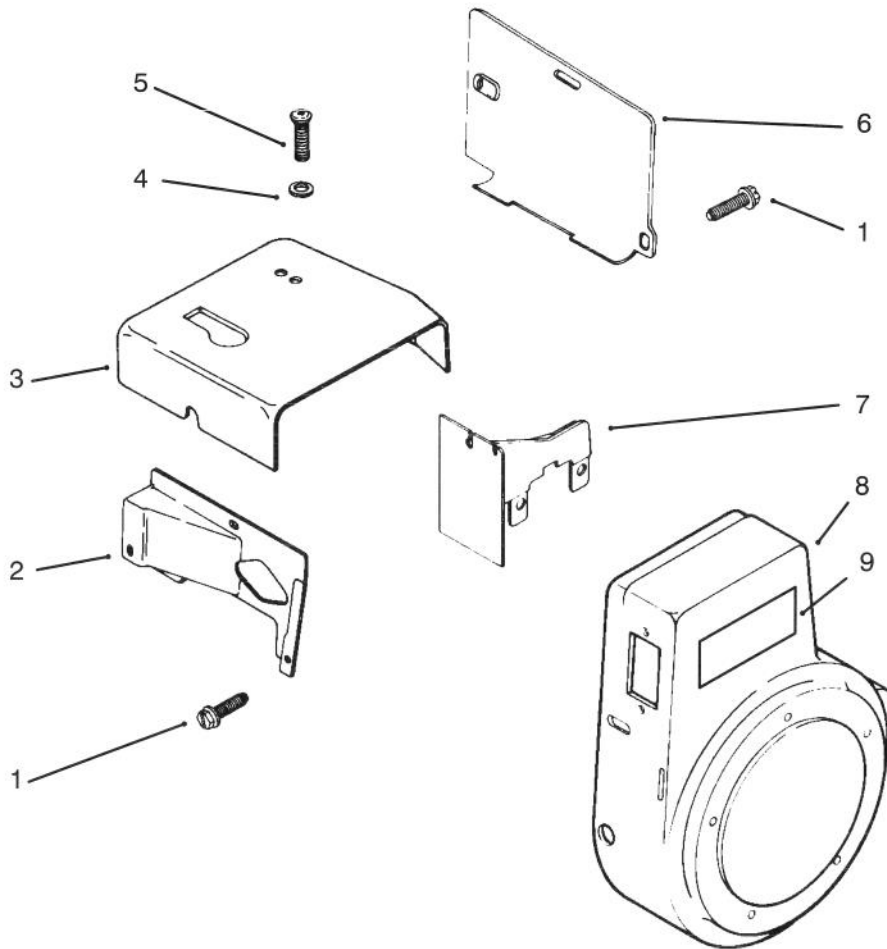

C-1492

GOVERNOR LINKAGE

Ref. No.	Part No.	Description	No. Used	Ref. No.	Part No.	Description	No. Used
1	KH10660	Kit – Governor Gear (Includes 24)	1	35	KH10570	Washer	1
3	KH10035	Pin – Governor Stop	1	37	KH10600	Screw	1
8	KH10629	Nut – Pal	1	38	KH10556	Washer – Lock	1
22	KH10070	Bushing	1	39	KH10569	Washer	1
23	KH10585	Spacer	1	40	KH10624	Nut	1
24	KH10087	Washer	1	41	KH10152	Washer	2
25	KH10136	Washer	1	42	KH10293	Lever – Choke Control	1
26	92-7262	Kit – Governor Cross Shaft	1	43	KH10294	Lever – Throttle Control	1
27	KH10295	Lever – Governor	1	44	KH10302	Space	1
28	KH10626	Screw	1	45	KH10605	Screw	1
29	92-7254	Bushing	1	46	KH10695	Washer	1
30	KH10701	Linkage (Governor to Carb.)	1	47	KH10040	Screw	1
31	KH10296	Spring (Governor to Carb.)	1	48	KH10303	Bracket – Clutch Control	1
32	KH10287	Linkage – Choke (Carb. to Choke Shaft)	1	49	KH10308	Clamp	1
33	92-7253	Bushing	1	50	KH10619	Nut	1
34	KH10545	Screw	1	*	92-7263	Choke Lever Assembly (Incl. Ref. #37 thru 44)	1