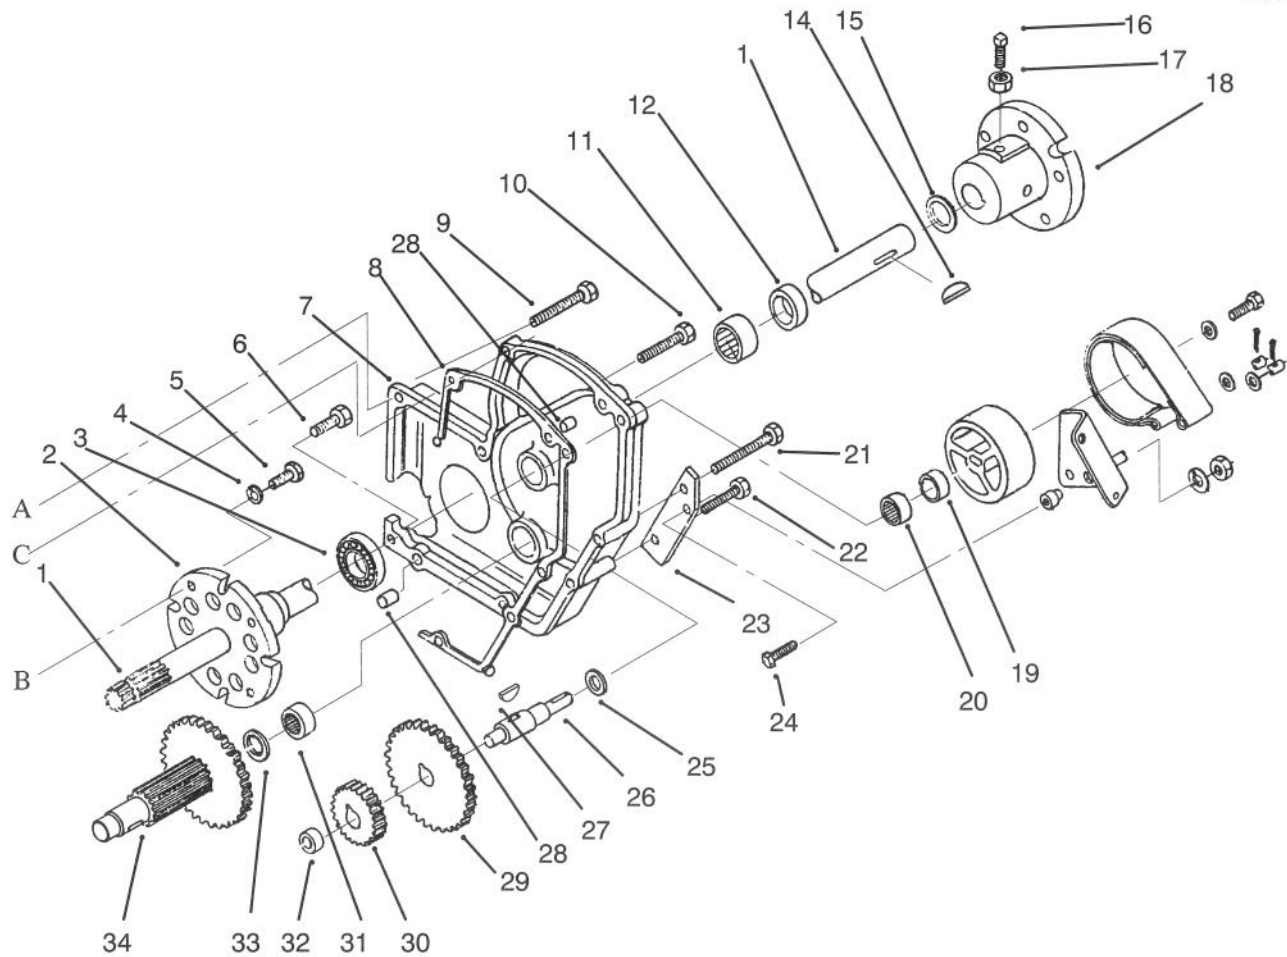

TRANSAXLE ASSEMBLY (Continued)

Ref. No.	Part No.	Description	No. Used
1	108361	Axle – Rear, LH Short 10-1/8 in./26 cm	1
2	111196	Cap – Differential End	1
3	111199	Bearing – Ball	1
4	107374	Washer – Special	4
5	911423	Bolt	4
6	9080356	Bolt	1
7	111201	Case – Transaxle, LH	1
8	108312	Gasket – Case	1
9	323-15	Bolt	2
10	9080406	Bolt	1
11	9416	Bearing – Needle	1
12	6449	Axle – Seal	1
14	937108	Key – Woodruff	1
15	106826	Washer – Thrust	1
16	3243-5	Screw – Set	2
17	106826	Washer – Thrust	1

Ref. No.	Part No.	Description	No. Used
18	105763	Hub – Rear	1
19	108357	Seal – Oil	1
20	1538	Bearing – Needle	1
21	323-26	Screw – Hex. Hd.	1
22	323-25	Screw – Hex. Hd.	3
23	109367	Bracket – Brake	1
24	323-9	Screw – Hex. Hd.	1
25	7956	Washer – Thrust	1
26	109370	Shaft	1
27	937099	Key – Woodruff	1
28	108363	Pin – Dowel	2
29	109752	Gear 46 Tooth	1
30	109742	Gear 20 Tooth	1
31	1532	Bearing – Needle	2
32	1518	Bearing – Needle	1
33	9547	Washer – Thrust	1
34	109703	Gear Assembly	1