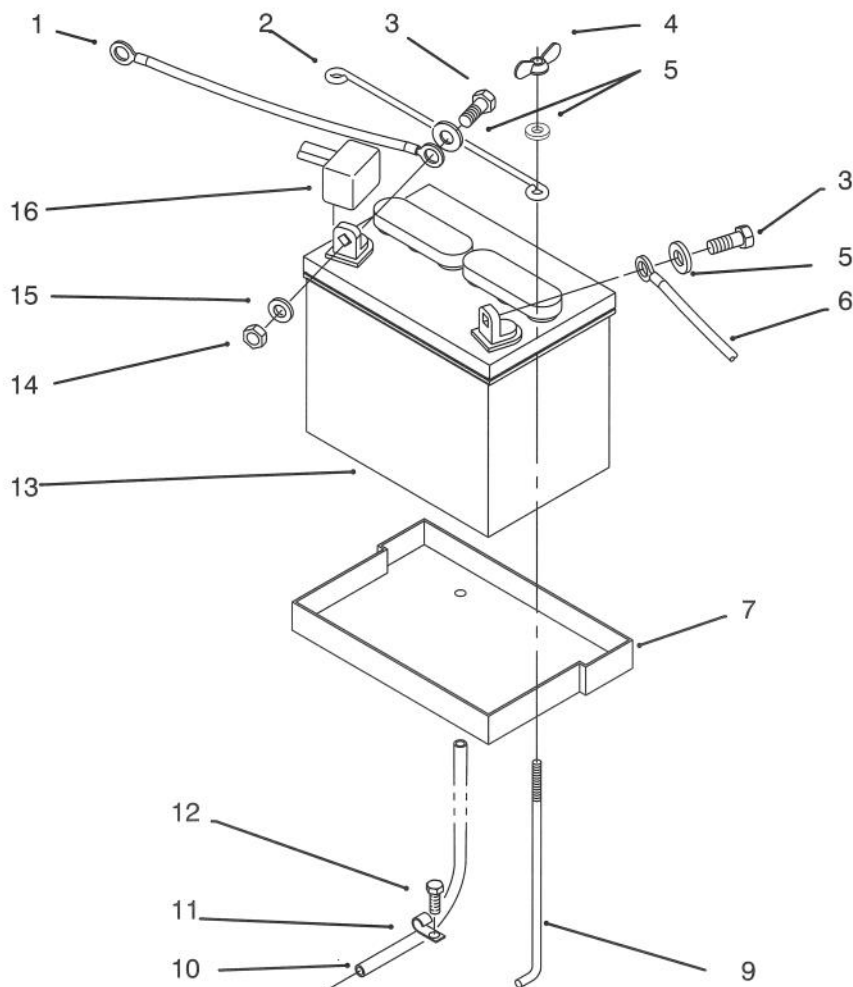

BATTERY

Ref. No.	Part No.	Description	No. Used	Ref. No.	Part No.	Description	No. Used
1	111074	Cable - Battery	1	10	114720	Tube - Battery	1
2	113010	Rod - Battery Hold Down	1	11	8830	"J"Clip	1
3	321-3	Screw - Hex. Hd.	2	12	322-2	Screw - Hex. Hd.	1
4	32103-22	Nut - Wing	4	13	104962	Battery	1
5	3256-22	Washer	4	14	3296-42	Nut	2
6	111069	Cable - Battery	1	15	3253-3	Washer - Lock	2
7	106948	Tray - Battery	1	16	109553	Boot - Battery Cable	1
9	113969	Hook - Battery	2