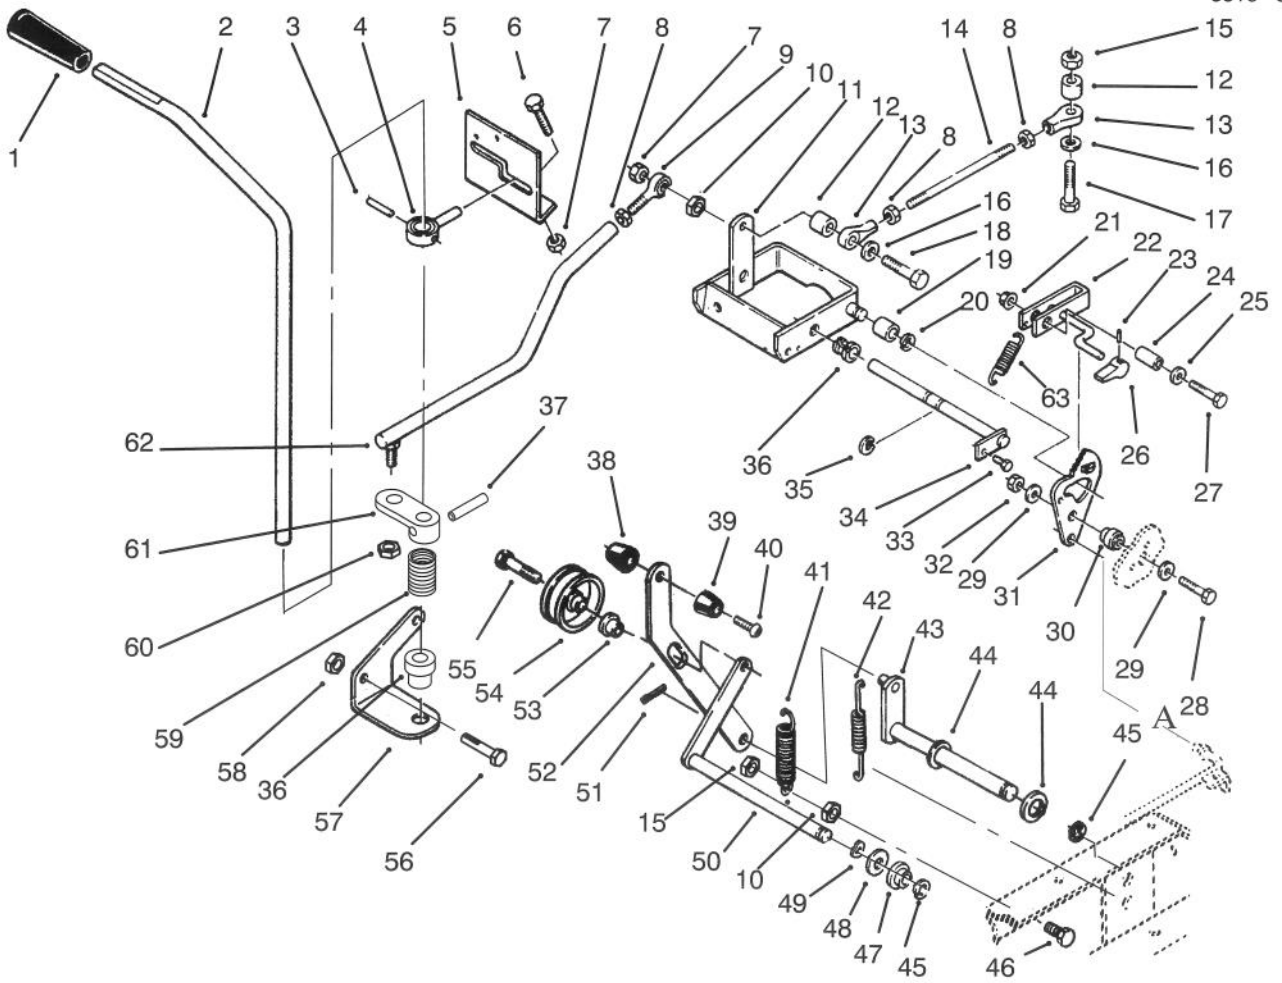

CLUTCH, BRAKE MOTION CONTROL LINKAGE

Ref. No.	Part No.	Description	No. Used
1	16635	Knob – Motion Control	1
2	78-5660	Lever – Motion Control	1
3	933198	Pin – Spirol	1
4	118660	Guide – Control	1
5	78-5631	Bracket – Control	1
6	321-4	Bolt	2
7	3296-42	Nut	4
8	3220-1	Nut	3
9	116407	Rod End	2
10	3217-5	Nut	2
11	113454	Control – Cam	1
12	100304	Spacer	2
13	110189	Rod End Asm	2
14	108904	Rod Control 9" Long	1
15	32146-17	Nut	1
16	3256-22	Washer	2

Ref. No.	Part No.	Description	No. Used
17	321-9	Screw – Hex. Hd.	1
18	9114584	Bolt	2
19	100656	Bearing – Cam	1
20	32120-47	Ring – Retaining	4
21	102809	Nut – Special, Flanged	1
22	78-8500	Lever – Parking Brake	1
23	933135	Pin – Spirol	1
24	102025	Spacer	1
25	9202414	Washer	1
26	128860	Knob – Parking Brake Lever	1
27	323-9	Bolt	1
28	323-8	Bolt	1
29	3256-4	Washer	2
30	108717	Spacer	1
31	108716	Plate – Cam	1
32	3296-39	Nut	1

* Not Illustrated