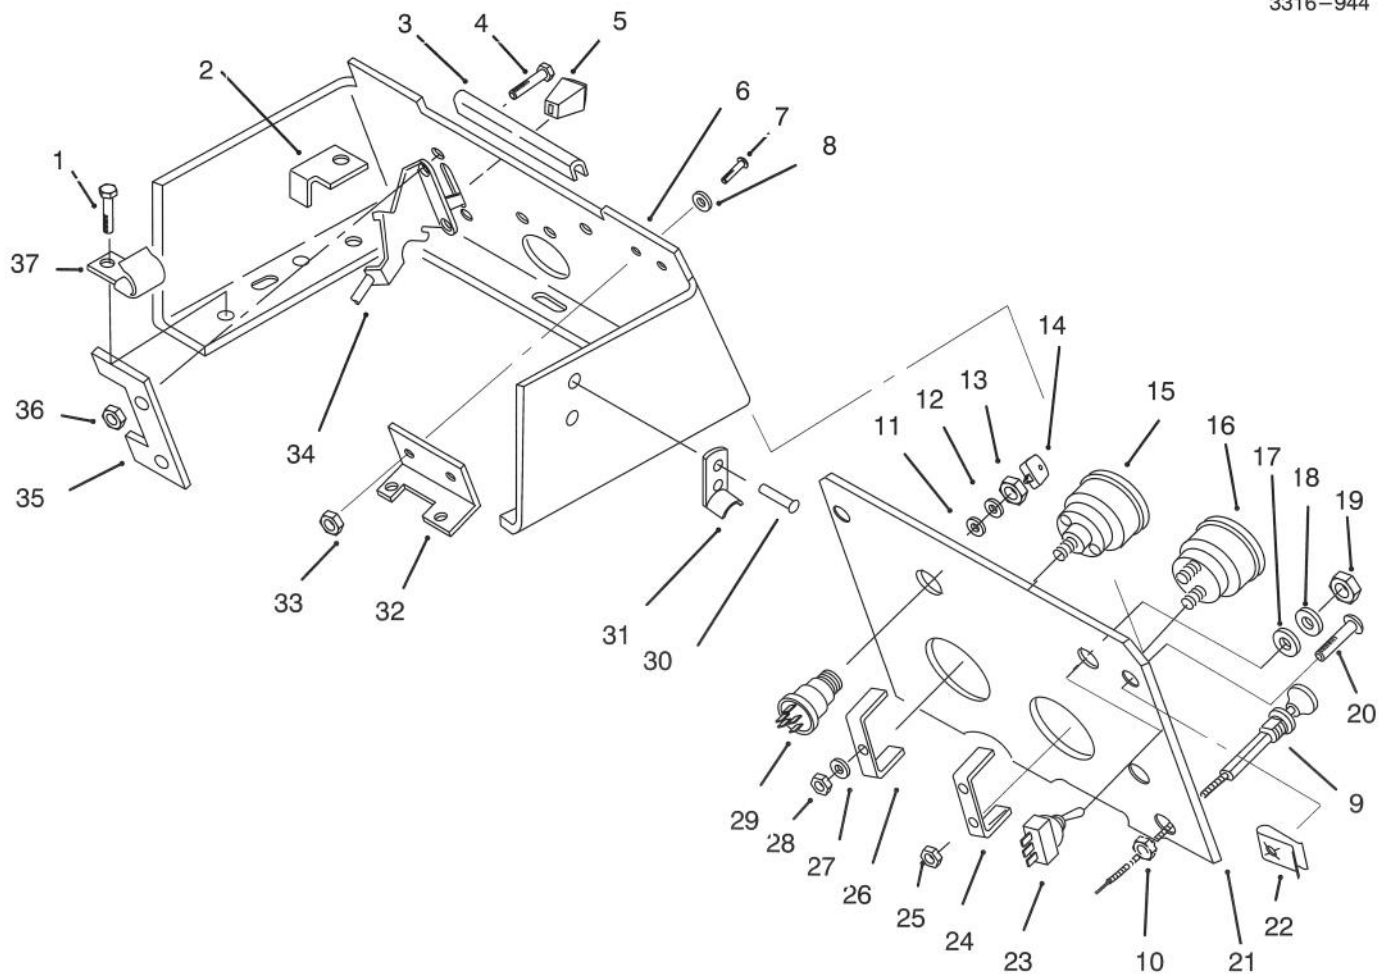

CONTROL PANEL

Ref. No.	Part No.	Description	No. Used	Ref. No.	Part No.	Description	No. Used
1	926694	Screw - Hex. Washer Hd.	3	20	910837	Screw	7
2	112415	Stop - PTO	1	21	78-5620	Plate - Hood Stand	1
3	111757	Edging - Console	1	22	8830	"J"Clip	2
4	910792	Screw	6	23	102138	Switch - Light (Incl. Ref. #17-19)	1
5	66-0120	Knob - Control	1	24	78-0080	Clamp - Volt Meter	1
6	78-5610	Console	1	25	5924	Nut	2
7	910762	Screw	2	26	78-3320	Clamp - Steel	1
8	920150	Washer - Lock	2	27	3255-25	Washer - Lock	1
9	112214	Control - Choke	1	28	3217-27	Nut - Hex	1
10	109530	Nut	1	29	116338	Switch - Ignition (Incl. Ref.#11-13)	1
11	920262	Washer - Special	1	30	117431	Rivet - Pop	4
12	920160	Washer - IntL. T	1	31	117343	Latch - Hood	2
13	101884	Nut - Special	1	32	112506	Bracket - Indicator Lights	1
14	62-7770	Key - Ignition, Padded	1	33	915960	Nut	2
15	78-0020	Meter - Hour (Incl. Ref.# 27-28)	1	34	115854	Control - Throttle	1
16	79-0060	Meter - Volt (Incl. Ref.# 24-25)	1	35	120590	Stop - Throttle	1
17	920259	Washer - Special	1	36	915740	Nut - Lock	2
18	102950	Ring - Retaining	1	37	111392	"J"Clip	1
19	113179	Nut	1