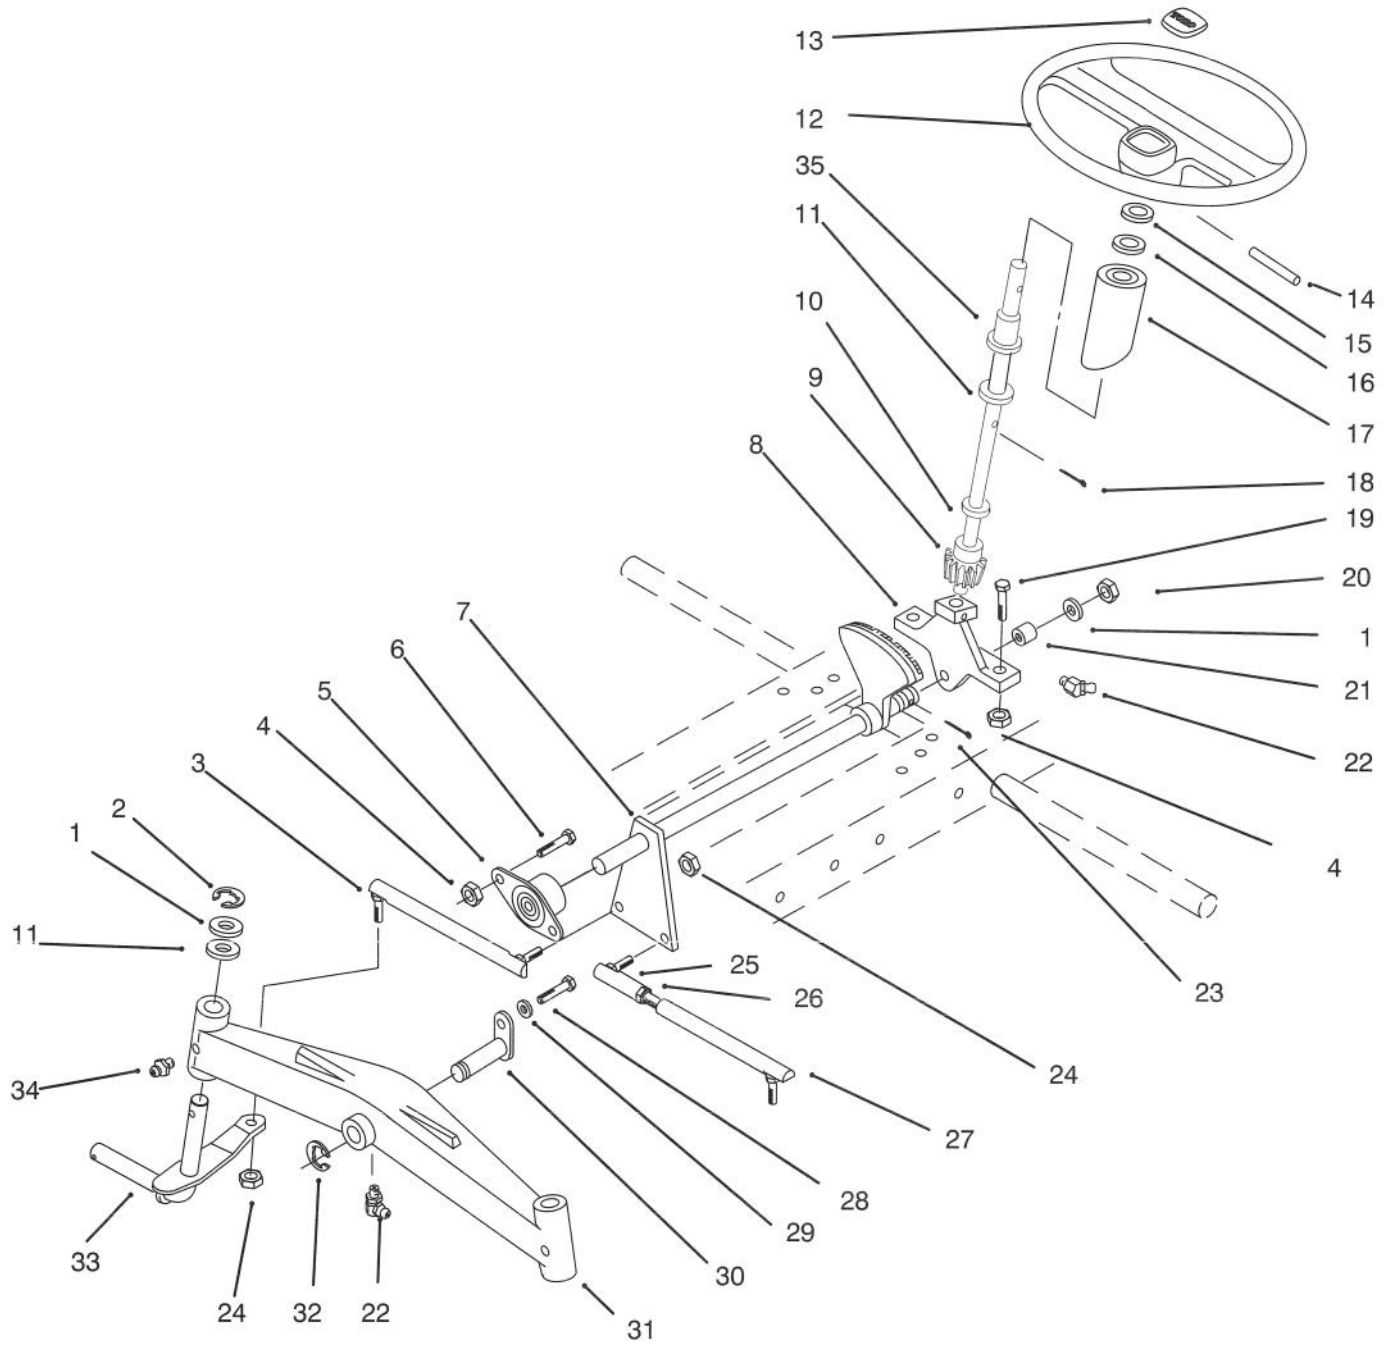

FRONT AXLE AND STEERING

FRONT AXLE AND STEERING

Ref. No.	Part No.	Description	No. Used	Ref. No.	Part No.	Description	No. Used
1	1278	Washer – Shim	3	19	323-8	Bolt	2
2	32120-93	Ring – Retaining	2	20	32136-5	Nut – Slotted	1
3	102592	Tie Rod Asm, RH	1	21	6397	Bearing	1
4	3296-39	Nut – Lock	4	22	1481	Fitting – Grease, 45°	2
5	6472	Bearing – Flanged	1	23	3272-19	Pin – Cotter	1
6	323-6	Bolt	2	24	3296-6	Nut	4
7	78-2880	Shaft – Lower	1	25	78-2920	Tie Rod End	1
8	88-2710	Support – Steering Shaft	1	26	3219-3	Nut	1
9	92-4987	Shaft – Upper	1	27	78-2900	Tie Rod Assembly, LH (Incl. Ref. # 25 & 26)	1
10	237-69	"O"Ring	1	28	322-1	Bolt	1
11	5210	Washer – Shim	A/R	29	3253-4	Washer – Lock	1
12	76-1420	Steering Wheel (Incl. Ref. #13)	1	30	6216	Pin & Plate	1
13	78-0370	Insert	1	31	5638	Axle	1
14	32121-111	Pin – Spirol	1	32	5618	Ring – Retaining	1
15	7896	Washer – Bowed	1	33	113381	Spindle – LH	1
16	109262	Washer – Special	2	*	113382	Spindle – RH	1
17	113443	Tube – Steering	1	34	302-5	Fitting – Grease, Straight	2
18	3272-21	Pin – Cotter	1	35	109189	Bearing	1

*Not Illustrated