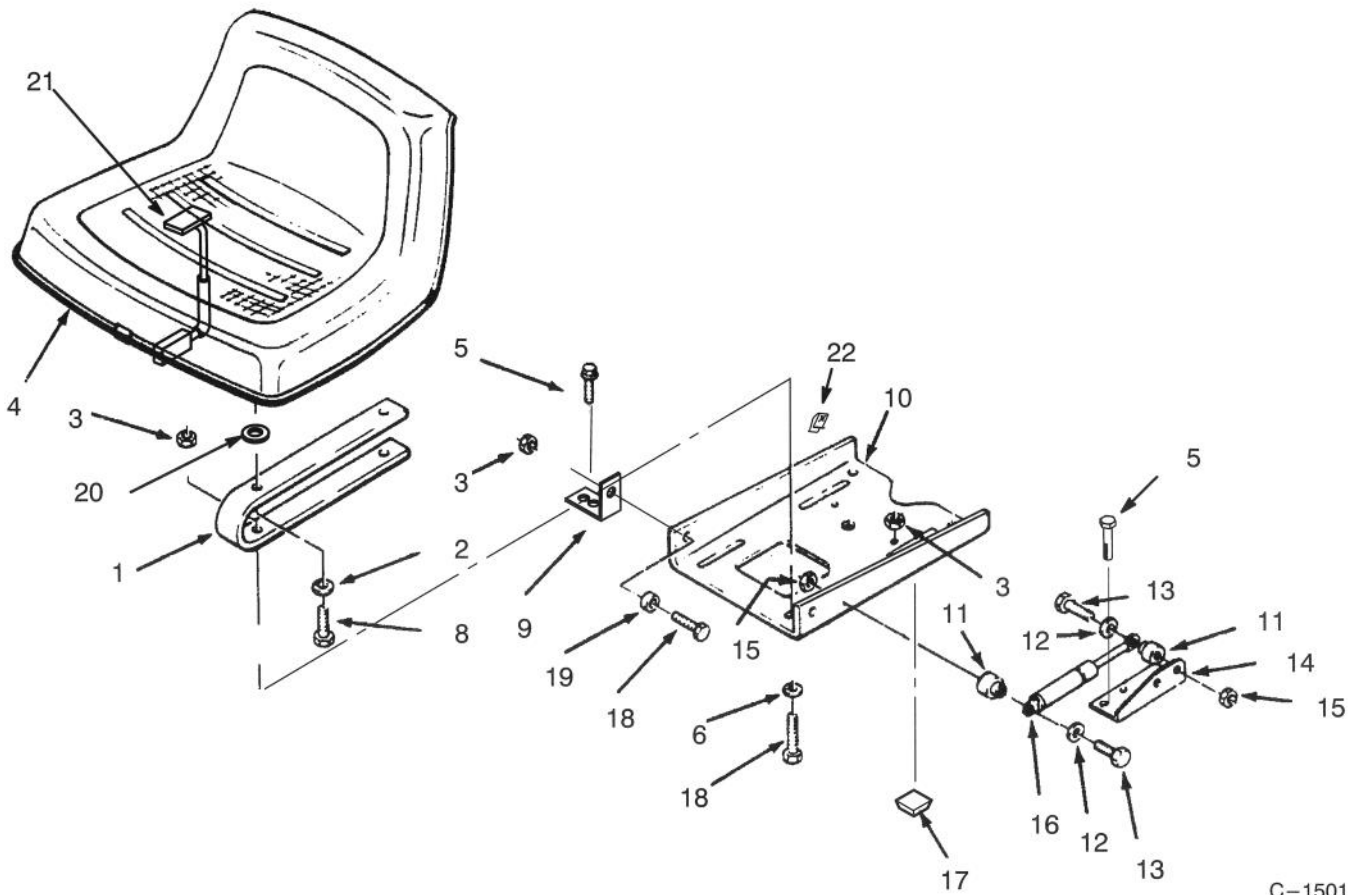

C-1501

SEAT

Ref. No.	Part No.	Description	No. Used
1	110920	Spring - Seat	2
2	3253-4	Washer - Lock	4
3	3296-29	Nut - Lock	6
4	78-0760	Seat	1
5	92-6697	Screw	4
6	3256-23	Washer	4
8	322-5	Screw - Hex. Hd.	4
9	105524	Bracket - Pivot	2
10	78-2990	Plate - Seat Pivot	1
11	114344	Spacer	2
12	3256-22	Washer	2

Ref. No.	Part No.	Description	No. Used
13	321-8	Screw - Hex. Hd.	2
14	114345	Bracket	1
15	3296-42	Nut - Lock	2
16	114343	Spring - Gas	1
17	111071	Bumper	2
18	322-4	Screw - Hex. Hd.	6
19	105503	Bushing	2
20	109989	Spacer	4
21	38-1420	Switch - Seat	1
22	3023	Clip - Speed	1

*Not Illustrated