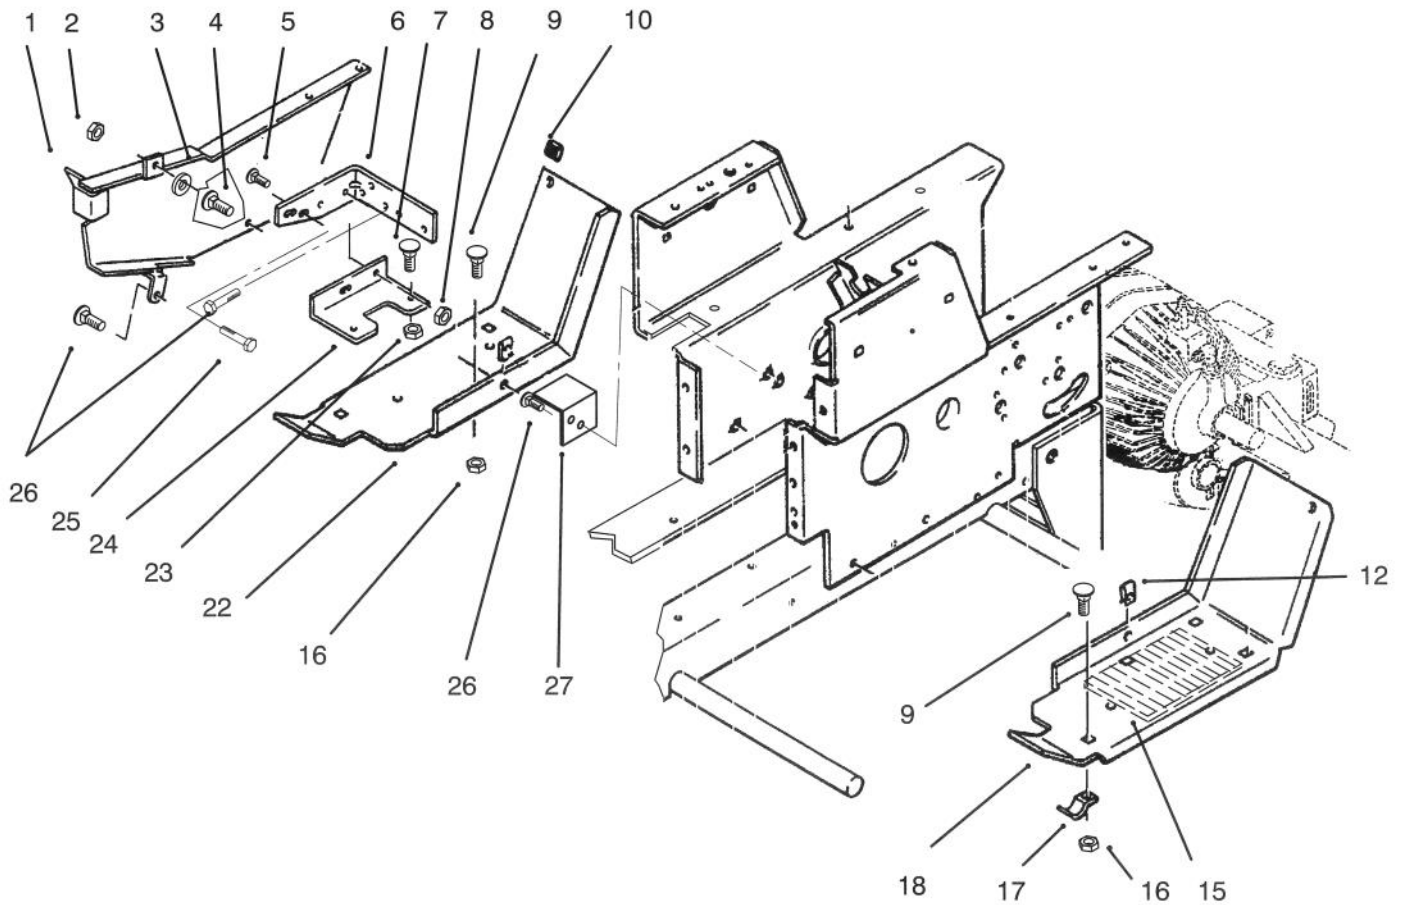

BELT GUARD & FOOTRESTS

Ref. No.	Part No.	Description	No. Used
1	107975	Belt Guard Asm	1
2	3296-29	Nut - Lock	7
3	108457	Nut - Push	1
4	910837	Bolt - Carriage	9
5	321-4	Bolt	2
6	109554	Bracket - Belt Guard	1
7	910794	Screw - Machine	2
8	3296-42	Nut	1
9	116000	Bolt - Carriage	6
10	518211	Bumper	2
12	107069	Clip	3

Ref. No.	Part No.	Description	No. Used
15	110636	Pad - Footrest	2
16	3296-29	Nut	11
17	7456	Clamp	4
18	106223	Footrest - LH	1
22	106222	Footrest - RH	1
23	915740	Nut	4
24	118280	Bracket - Fuse Holder	1
25	3230-1	Bolt	1
26	926694	Bolt	6
27	108537	Bracket Belt	1