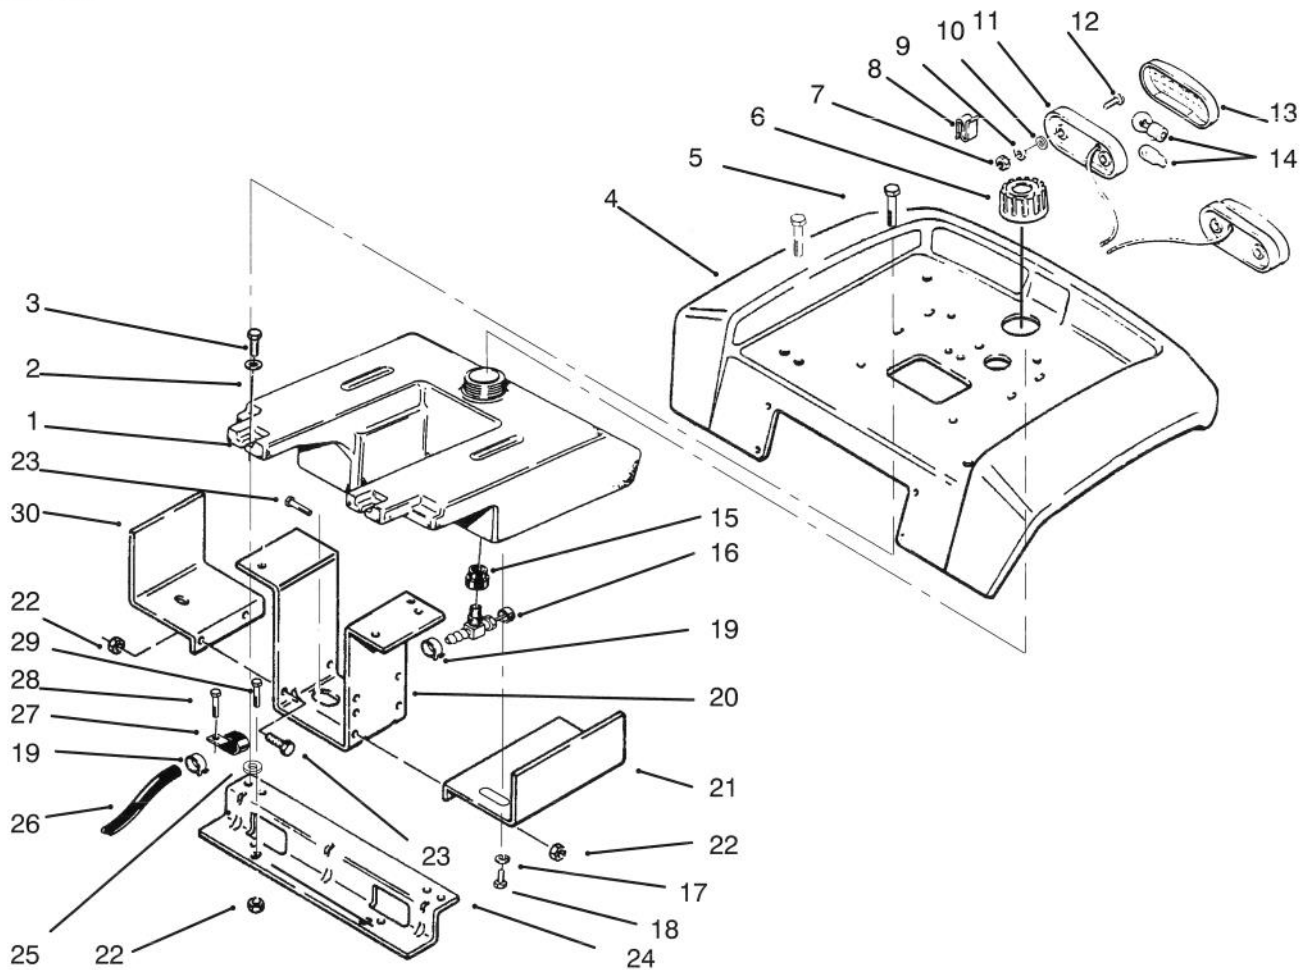

FENDER, FENDER SUPPORTS AND FUEL TANK

Ref. No.	Part No.	Description	No. Used
1	106234	Tank - Fuel	1
2	3256-4	Washer	2
3	926697	Bolt	2
4	110960	Fender	1
5	926694	Bolt	2
6	55-3570	Fuel Cap	1
7	3296-27	Nut	4
8	3023	Clip - Small	1
9	3256-21	Washer	4
10	3254-1	Washer - Lock	4
11	105202	Base - Taillight, w/Bulb	2
12	910808	Screw	4
13	112564	Lens - Taillight	2
14	8043	Bulb - Light, Metal Base	2
*	109045	Bulb - Light, All Glass	2
15	104047	Bushing	1

Ref. No.	Part No.	Description	No. Used
16	104048	Valve - Fuel Shut-Off	1
17	3253-4	Washer - Lock	1
18	322-2	Bolt	5
19	2412-98	Clamp	2
20	79-4990	Bracket - Fender Support	1
21	108464	Support - Fuel Tank, LH	1
22	3296-29	Nut	6
23	322-3	Bolt	6
24	107951	Bracket - Fender Front	1
25	3256-23	Washer	2
26	92-9511	Line - Fuel 62"	1
27	8830	"J"Clip	1
28	3235-22	Screw - Hex. Hd.	1
29	322-5	Screw - Hex. Hd.	2
30	106236	Support - Fuel Tank, RH	1

*Not Illustrated