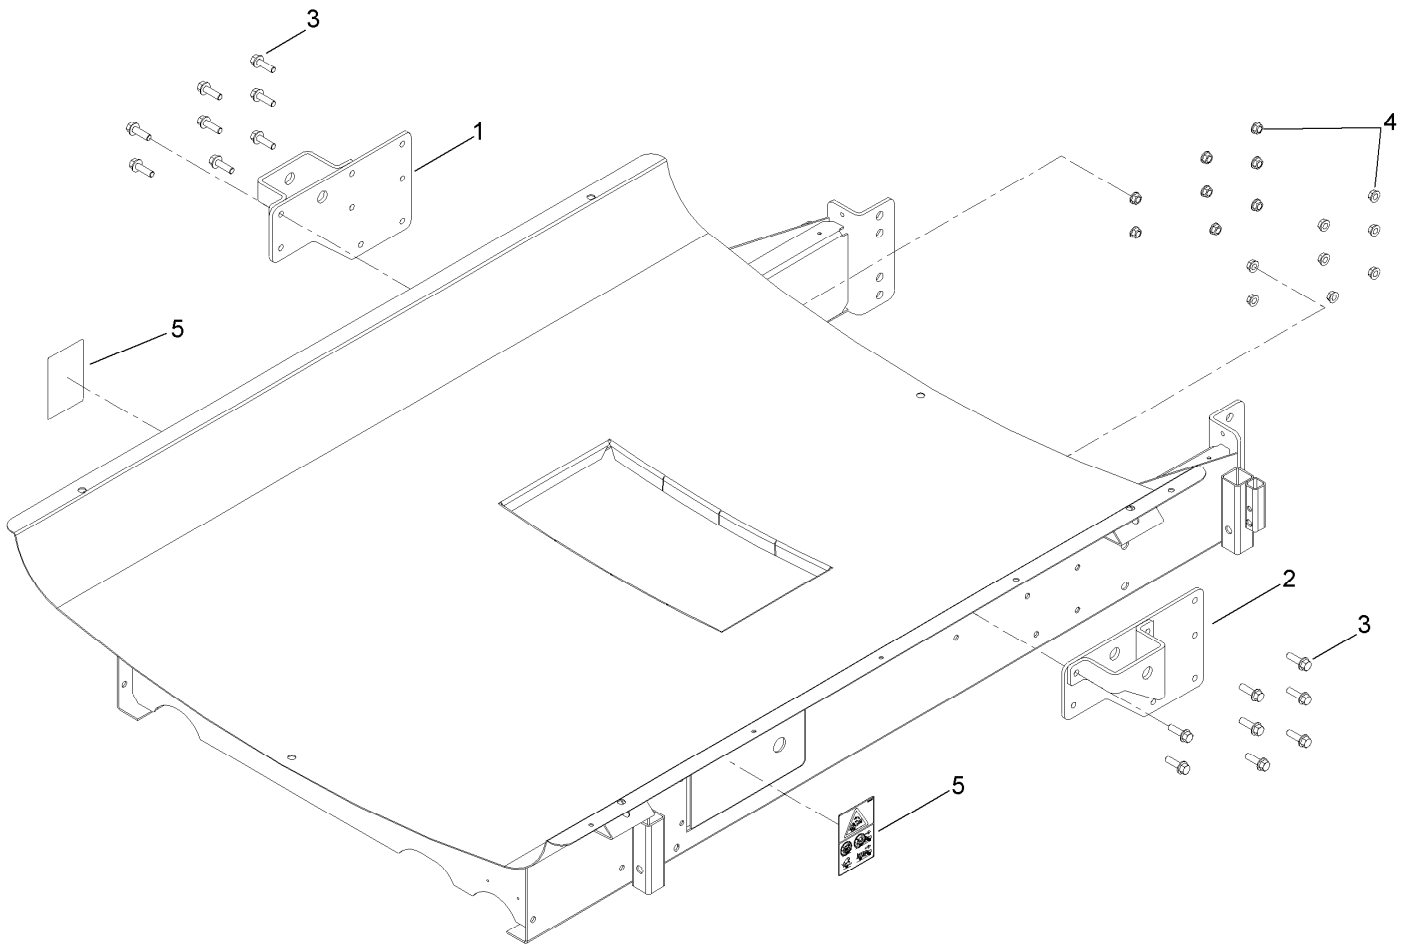

Count on it.

Parts Catalog

Sprayer Cylinder Lift Kit

Workman® 200 Spray System

Model No. 117-4846

Sprayer Cylinder Lift Kit No. 117-4846

<i>Ref.</i>	<i>Part Number</i>	<i>Qty.</i>	<i>Description</i>
1	119-0688-03	1	RH Cylinder Mount ASM
2	119-0686-03	1	LH Cylinder Mount ASM
3	110-5050	16	Screw-HHF
4	3290-357	16	Nut-HHF, Whiz
5	119-0651	2	Decal-Tipping