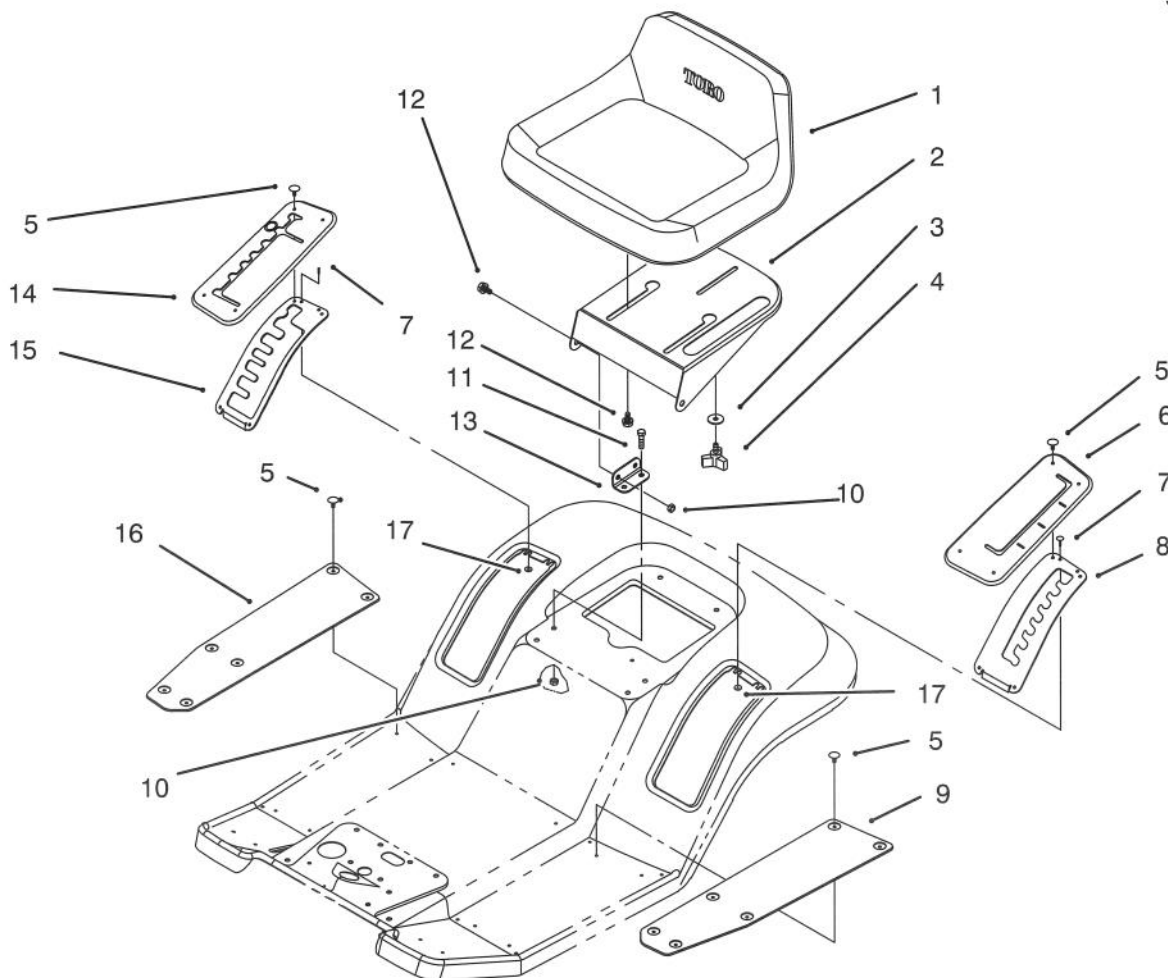

C-1830

SEAT ASSEMBLY

Ref. No.	Part No.	Description	No. Used	Ref. No.	Part No.	Description	No. Used
1	88-4330	Seat (Model No. 71182 Only)	1	8	88-5030	Gate - H.O.C.	1
*	88-3950	Seat (Model No. 71200 Only)	1	9	88-5240	Mat - L.H. Foot	1
2	88-4910	Support - Seat	1	10	3296-29	Nut - Lock	6
3	5-4460	Washer - Fender	1	11	322-3	Screw - Hex Hd. Cap	4
4	92-9674	Knob - Studded	1	12	37-8770	Bolt - Shoulder	4
5	3290-479	Fastener - Panel	20	13	88-4820	Bracket - Seat Hinge	2
6	88-5170	Cover - H.O.C.	1	14	88-5160	Cover - Shift Gate	1
7	3290-282	Rivet - Pop	4	15	88-5020	Gate - Shift	1
				16	88-5220	Mat - R.H. Foot	1
				17	3269-26	Washer - Backup	4

*Not Illustrated