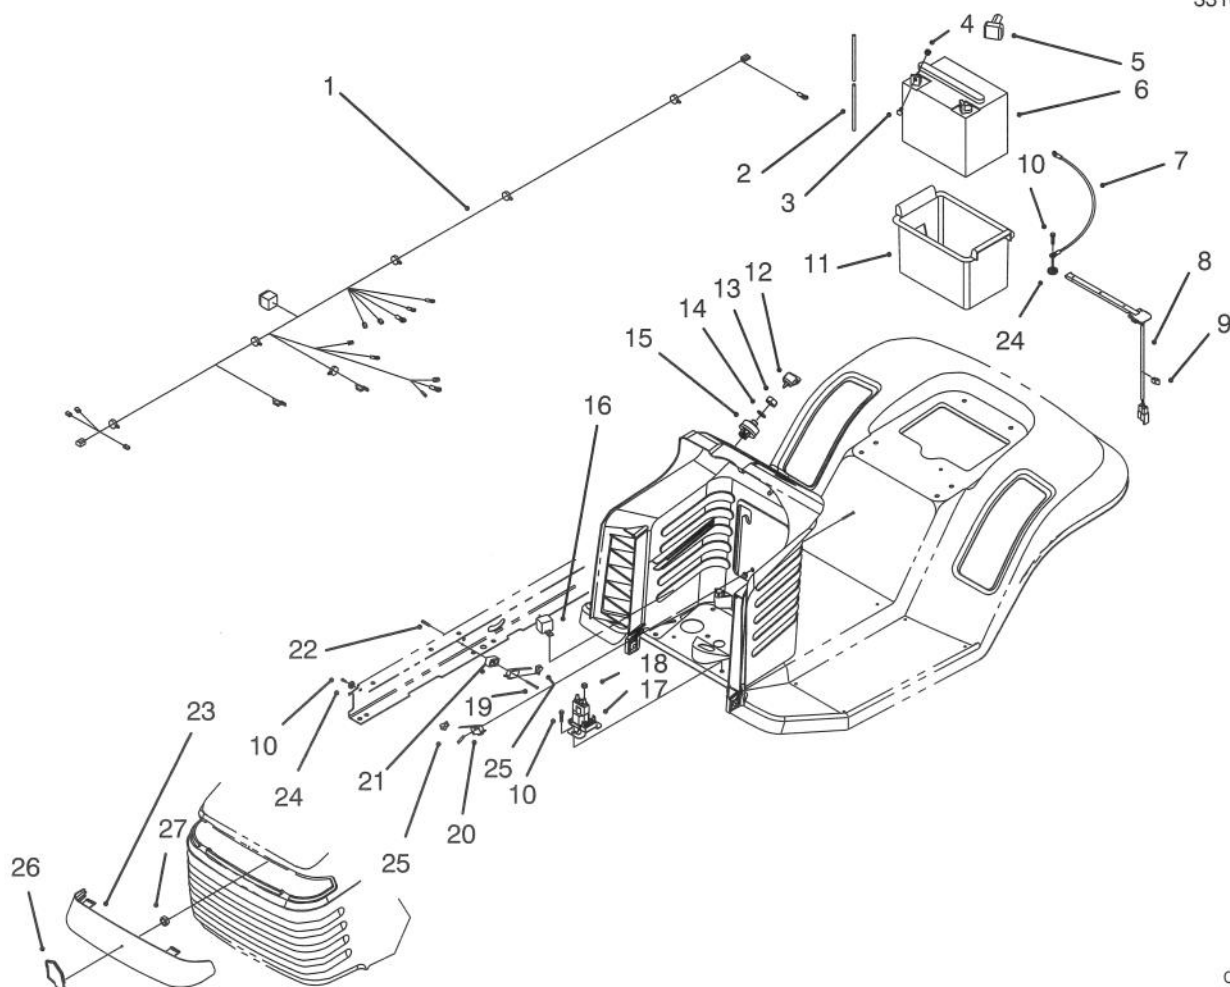

C-1306

ELECTRICAL ASSEMBLY

Ref. No.	Part No.	Description	No. Used	Ref. No.	Part No.	Description	No. Used
1	88-4310	Harness - Wire	1	14	3254-5	Washer - Lock	1
2	56-2540	Vent - Tube	1	15	88-9830	Switch - Ignition	1
3	321-4	Screw - Hex Hd. Cap	2	16	116397	Relay	1
4	32103-22	Nut - Wing	2	17	92-9845	Solenoid	1
5	28-8080	Boot - Battery Terminal	1	18	32149-2	Nut - Keps	2
6	80-2600	Battery - 7 Plate	1	19	910478	Screw - Phillips Hd.	4
7	44-8110	Cable - Battery Negative	1	20	88-9932	Switch - Micro	2
8	38-1420	Switch - Seat	1	21	88-4880	Spacer - Microswitch	1
9	702366	Clip - Wire Retainer	1	22	3290-354	Speednut	2
10	32144-4	Screw - Hex Hd. Thr'd Form.	4	23	88-3960	Lens - Headlights	1
11	88-4040	Box - Battery	1	24	3255-7	Washer - Ext. Tooth Lock	2
12	63-8360	Key - Ignition	1	25	93-3240	Seal - Plunger	2
13	218-461	Nut - Hex	1	26	80-2240	Plate - Grille Panel	1
				27	3290-299	Nut - Tinnerman	1