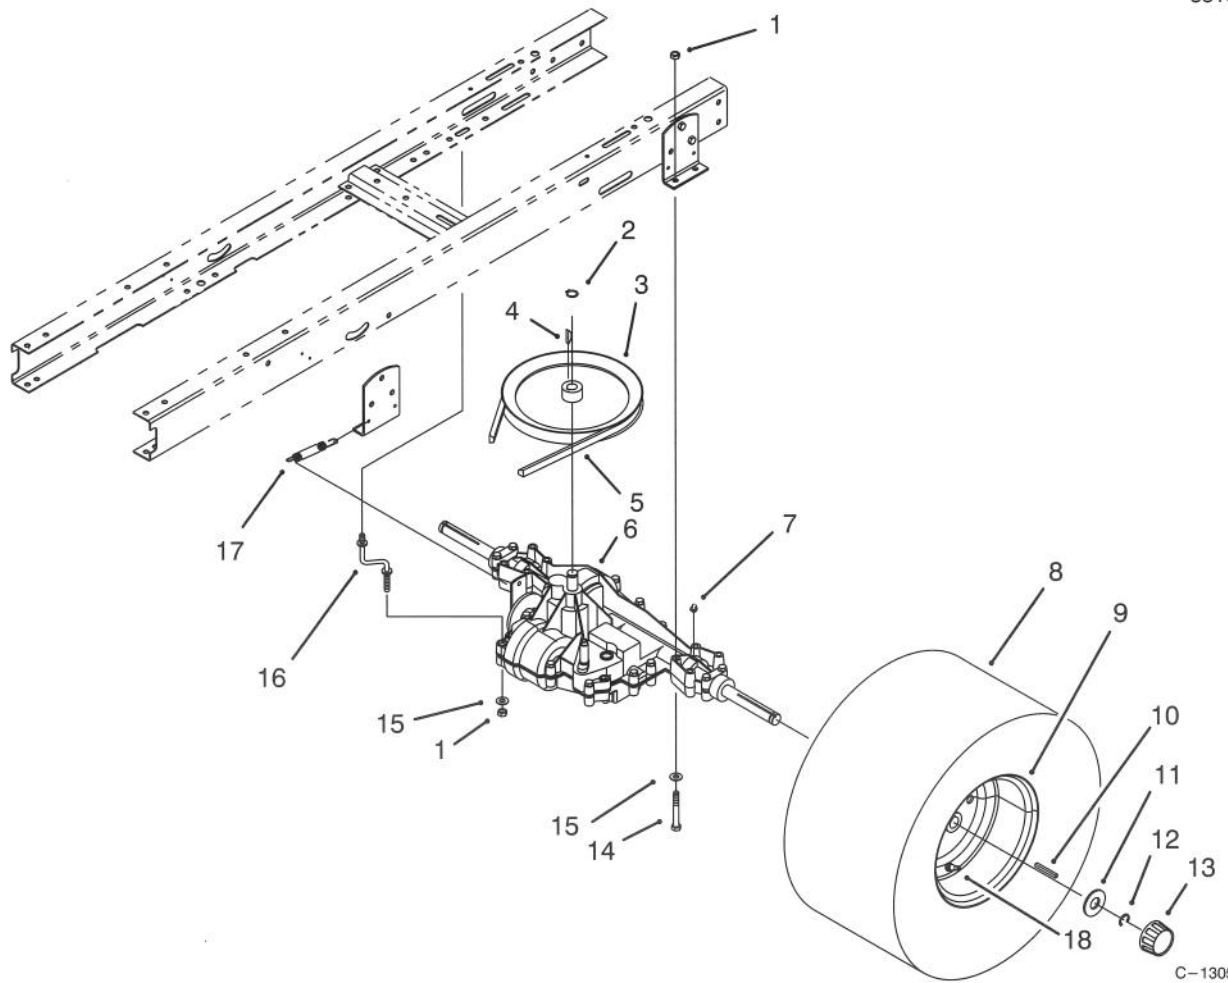

TRANSAXLE ASSEMBLY

Ref. No.	Part No.	Description	No. Used
1	3296-29	Nut - Lock	8
2	32120-64	Ring - Snap	1
3	88-4840	Pulley - Transmission	1
4	3257-23	Key - Woodruff	1
5	88-6270	V-Belt - Traction	1
6	88-6450	Transaxle	1
7	302-11	Fitting - Grease	2
8	88-4080	Tire	2
9	88-4380	Rim	2
10	7-0036	Key - Square	2
11	28-2480	Washer	2

Ref. No.	Part No.	Description	No. Used
12	32151-48	E-Ring	2
13	61-9780	Cap - Hub	2
14	322-12	Screw - Hex Hd. Cap	4
15	3256-23	Washer - Flat	8
16	88-5350	Strap - Torque	2
17	26-6700	Spring - Brake Return	1
18	232-27	Valve Stem w/Cap	2
*	231-91	Tube - Inner (Optional)	2
*	88-4290	Wheel & Tire Assembly (Incl. Ref. #8 & 9)	2

*Not Illustrated