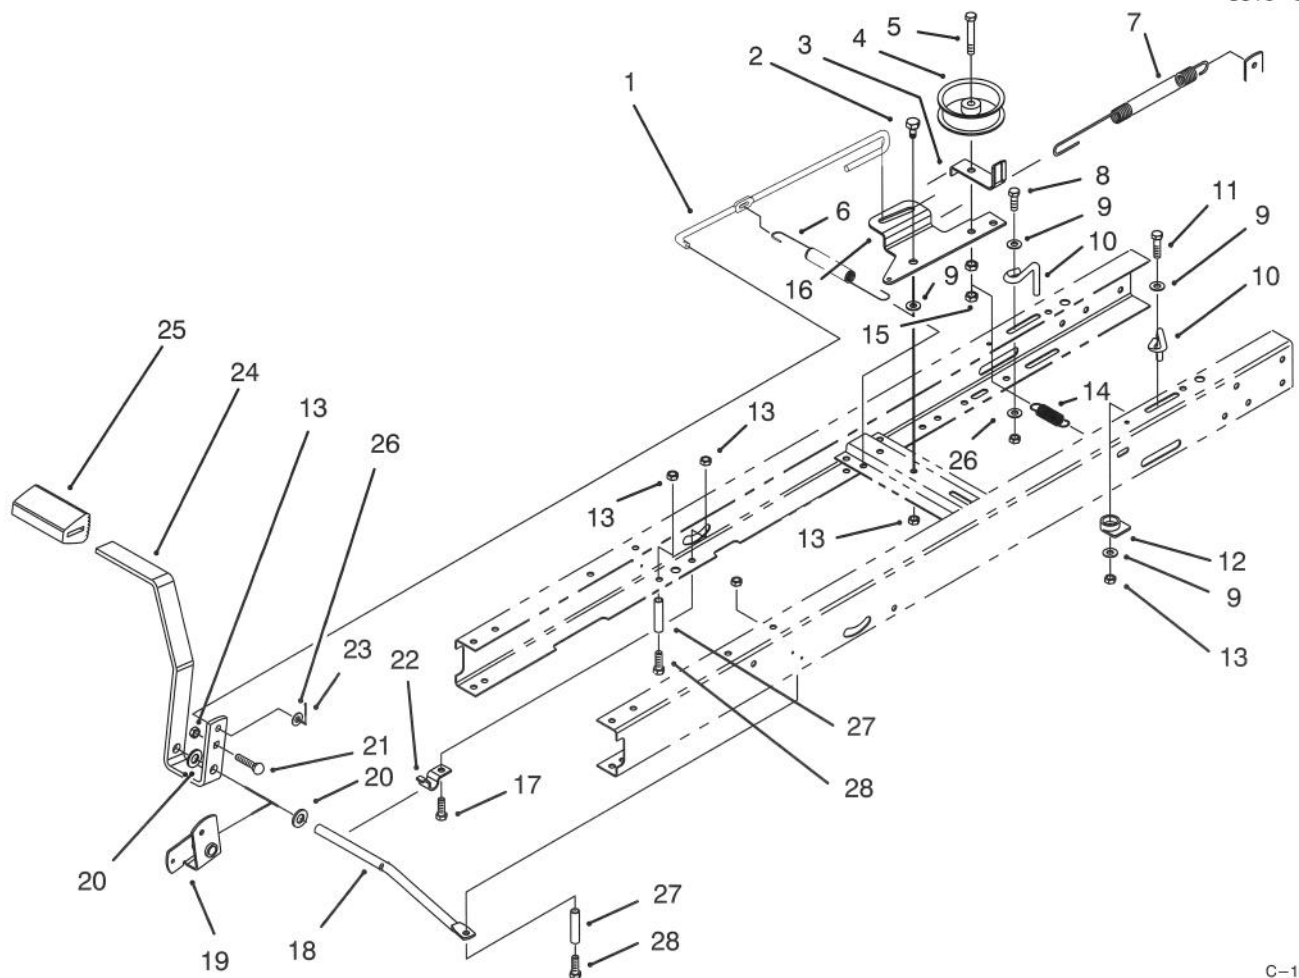

C-1828A

CLUTCH ASSEMBLY

Ref. No.	Part No.	Description	No. Used
1	88-5270	Rod - Clutch/Brake	1
2	37-8770	Bolt - Shoulder	1
3	88-5560	Guide - Idler Belt	1
4	88-5680	Pulley - Flat Idler	1
5	323-11	Screw - Hex Hd. Cap	1
6	27-8890	Spring - Pedal Return	1
7	88-6140	Spring - Brake	1
8	322-5	Screw - Hex Hd. Cap	1
9	5-4460	Washer - Flat	4
10	88-5460	Guide - Trans. Belt	2
11	322-7	Screw - Hex Hd. Cap	1
12	84-5610	Guide - Cable	1
13	3296-29	Nut - Lock	7
14	88-6330	Spring - Extension	1

Ref. No.	Part No.	Description	No. Used
15	3296-59	Nut - Lock	2
16	88-6070	Arm - Idler	1
17	322-3	Screw - Hex Hd. Cap	1
18	88-5500	Rod - Pedal Pivot	1
19	88-4800	Bellcrank	1
20	3256-26	Washer - Flat	2
21	3230-3	Bolt - Carriage	1
22	88-4810	Clamp - Shift Pivot	1
23	3272-10	Pin - Cotter	1
24	88-5000	Pedal - Clutch/Brake	1
25	65-2920	Pad - Pedal	1
26	3256-23	Washer - Flat	2
27	46-5590	Spacer - Tube	2
28	322-12	Screw - Hex Head Cap	2