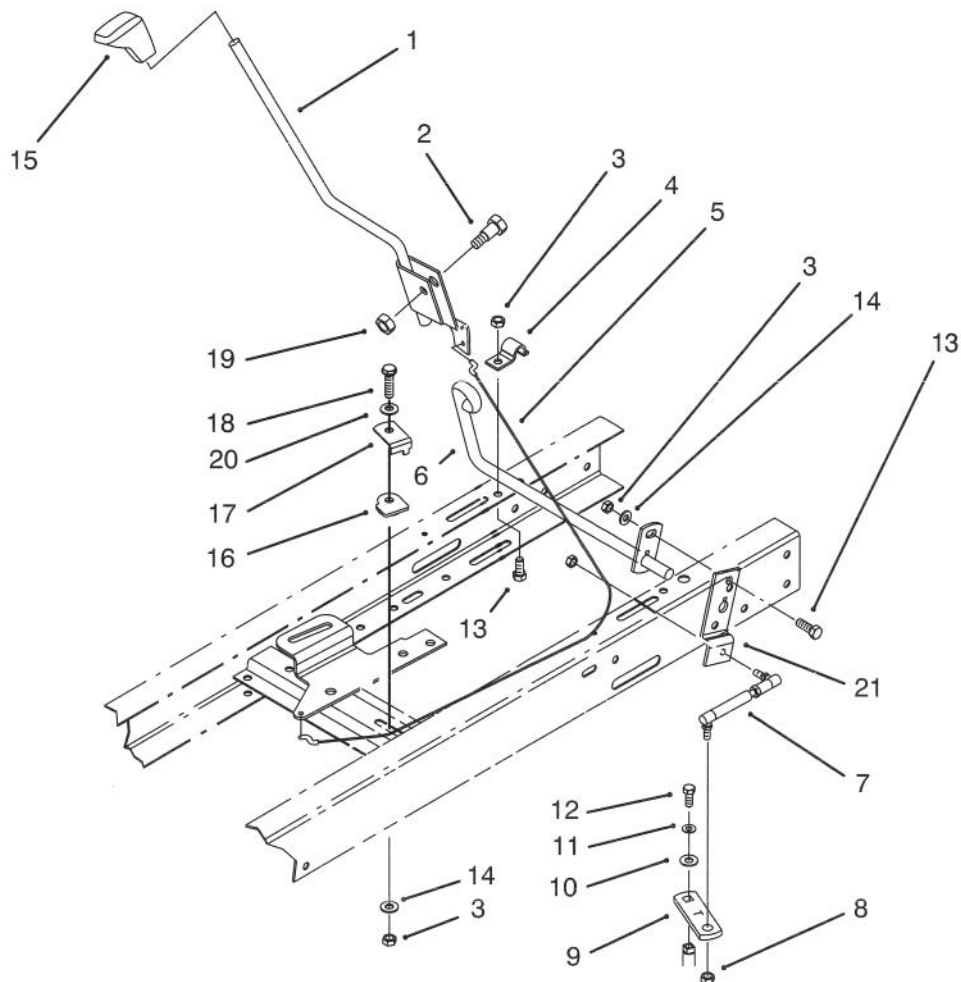

C-1317

SHIFT ASSEMBLY

Ref. No.	Part No.	Description	No. Used
1	88-5300	Lever - Shift	1
2	5-4015	Bolt - Shoulder	1
3	3296-29	Nut - Lock	4
4	88-4810	Clamp - Shift Pivot	2
5	55-9321	Cable - Shotgo	1
6	92-5796	Pivot - Shift	1
7	88-5530	Rod - Shift Tie	1
8	3296-3	Nut - Lock	2
9	88-5340	Lever - Trans. Shift	1
10	7-5461	Washer - Hardened	1
11	3253-3	Washer - Lock	1

Ref. No.	Part No.	Description	No. Used
12	329-23	Screw - Hex Hd. Cap	1
13	322-3	Screw - Hex Hd. Cap	3
14	3256-23	Washer - Flat	2
15	62-1292	Knob - Shift	1
16	84-5610	Guide - Cable	1
17	88-5930	Keeper - Cable	1
18	3230-3	Bolt - Carriage	1
19	3296-39	Nut - Lock	1
20	3256-25	Washer - Flat	1
21	92-5794	Lever - Shift Pivot	1