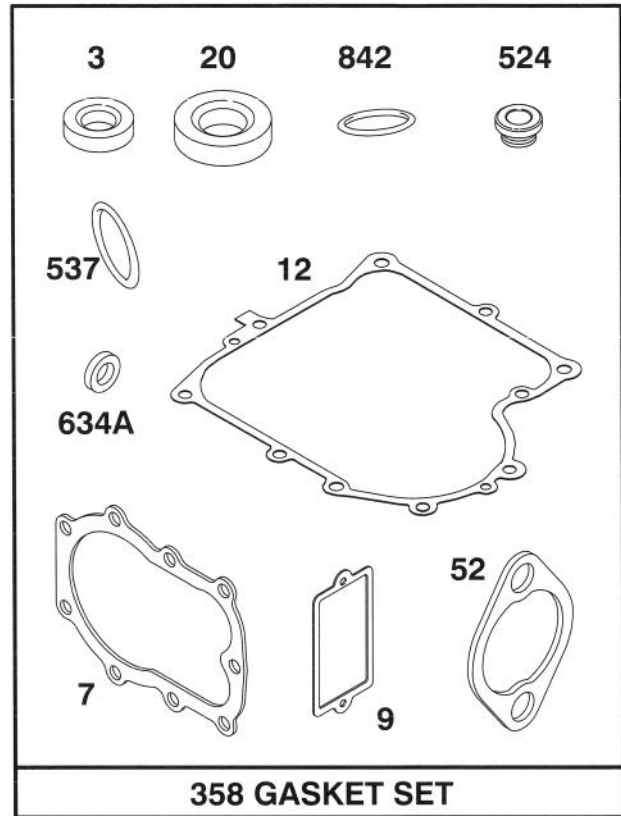

Assemblies include all parts shown in frames.

ENGINE BRIGGS & STRATTON MODEL 283707-0156-01

Ref. No.	Part No.	Description	No. Used
★3	391086	Seal—Oil	1
★7	271866	Gasket—Cylinder Head	1
★9	27803	Gasket—Valve Cover	1
★12	271916	Gasket—Crankcase Cover (1/64" Thick)	1
★	271997	Gasket—Crankcase Cover (.005" Thick)	1
★	271996	Gasket—Crankcase Cover (.009" Thick)	1
★20	291675	Seal—Oil	1
◆●51	272465	Gasket—Carburetor (Carb. to Elbow)	1
★52	272554	Gasket—Carburetor (Elbow to Cylinder)	1
●95	94098	Screw—Throttle	1
●104	231789	Pin—Float Hinge	1
●105	231855	Valve Assy.—Inlet Needle	1
●106	231854	Inlet Valve Seat	1

Ref. No.	Part No.	Description	No. Used
121	495799	Carburetor Overhaul Kit	1
●127		Plug—Welch (Sold in Kit Only).	1
◆●137	281165	Gasket—Float Bowl	1
◆●138	281164	Washer—Float Bowl Screw	1
●142	494537	Nozzle—Carburetor	1
●147	231794	Pilot—Jet	1
358	494241	Gasket Set	1
★524	68838	Seal—Filler Tube	1
★537	281106	O-Ring—Air Cleaner	1
●634	281168	Seal—Choke Shaft	1
★634A	491323	Seal—Governor	1
●634B	281167	Washer—Throttle Shaft	1
★842	270920	Seal—Oil Filler Cap	1
977	494358	Carburetor Gasket Set	1
●987	281166	Seal—Throttle Shaft	1

★ Included in Gasket Set—Part No. 494241.

● Included in Carburetor Overhaul Kit—Part No. 495799.

◆ Included in Carburetor Gasket Set—Part No. 494385.