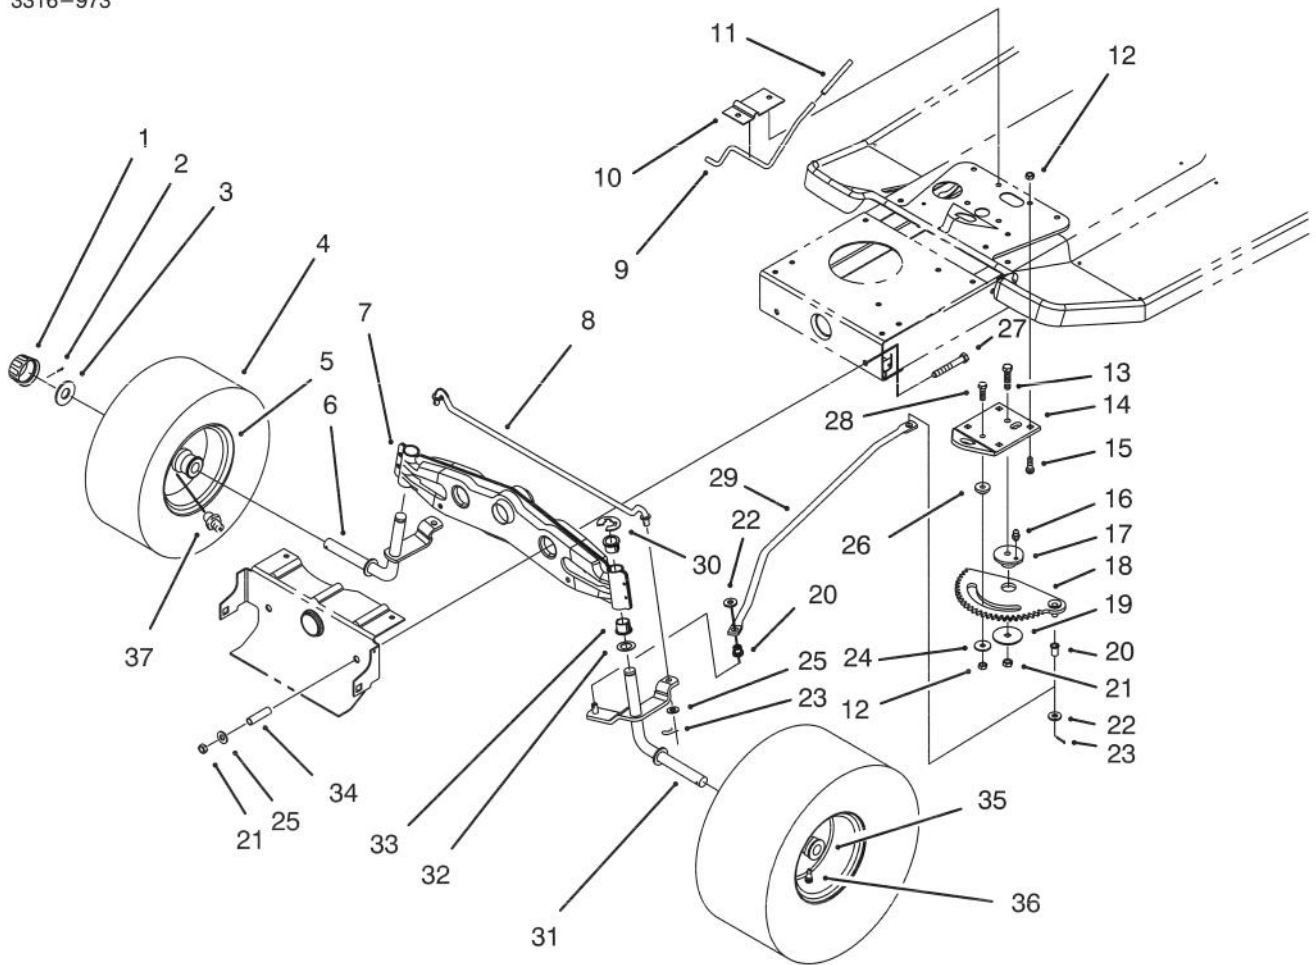

C-1302

FRONT AXLE ASSEMBLY

Ref. No.	Part No.	Description	No. Used
1	61-9780	Cap - Hub	2
2	3272-12	Pin - Cotter	2
3	28-2480	Washer	2
4	88-4060	Tire - 13"	2
5	88-4360	Rim - Front Wheel	2
6	92-7889	Spindle - R.H.	1
7	88-4460	Axle - Front	1
8	88-5380	Rod - Steering Tie	1
9	88-5510	Rod - Parking Brake	1
10	88-5520	Bracket - Parking Brake	1
11	88-0890	Grip - Brake Rod	1
12	3296-29	Nut - Lock	5
13	3231-4	Screw - Carriage	1
14	88-5130	Bracket - Steering Rack	1
15	3230-1	Bolt - Carriage	4
16	302-26	Fitting - Grease	1
17	88-4670	Bushing - Eccentric	1
18	88-5200	Rack - Steering	1
19	111419	Washer - Fender	1
20	52-2891	Bushing - Steering Link	2
21	3296-39	Nut - Lock	3

Ref. No.	Part No.	Description	No. Used
22	3256-25	Washer - Flat	2
23	3272-10	Pin - Cotter	4
24	5-4460	Washer - Fender	1
25	3256-24	Washer - Flat	4
26	88-5010	Spacer - Steering Rack	1
27	323-13	Screw - Hex Hd. Cap	2
28	3230-3	Screw - Carriage	1
29	88-4830	Link - Drag	1
30	32151-48	E-Ring	2
31	92-7890	Spindle - L.H.	1
32	3-6498	Washer - Thrust	2
33	88-5800	Bushing - Steering Spindle	4
34	88-5470	Spacer - Front Axle	2
35	88-4400	Bearing - Wheel	4
36	232-27	Valve Stem w/Cap	2
37	302-5	Fitting - Grease	2
*	232-40	Tube - Inner (Optional)	2
*	88-4270	Wheel & Tire Assembly (Incl. Ref. #4 & 5)	2

*Not Illustrated