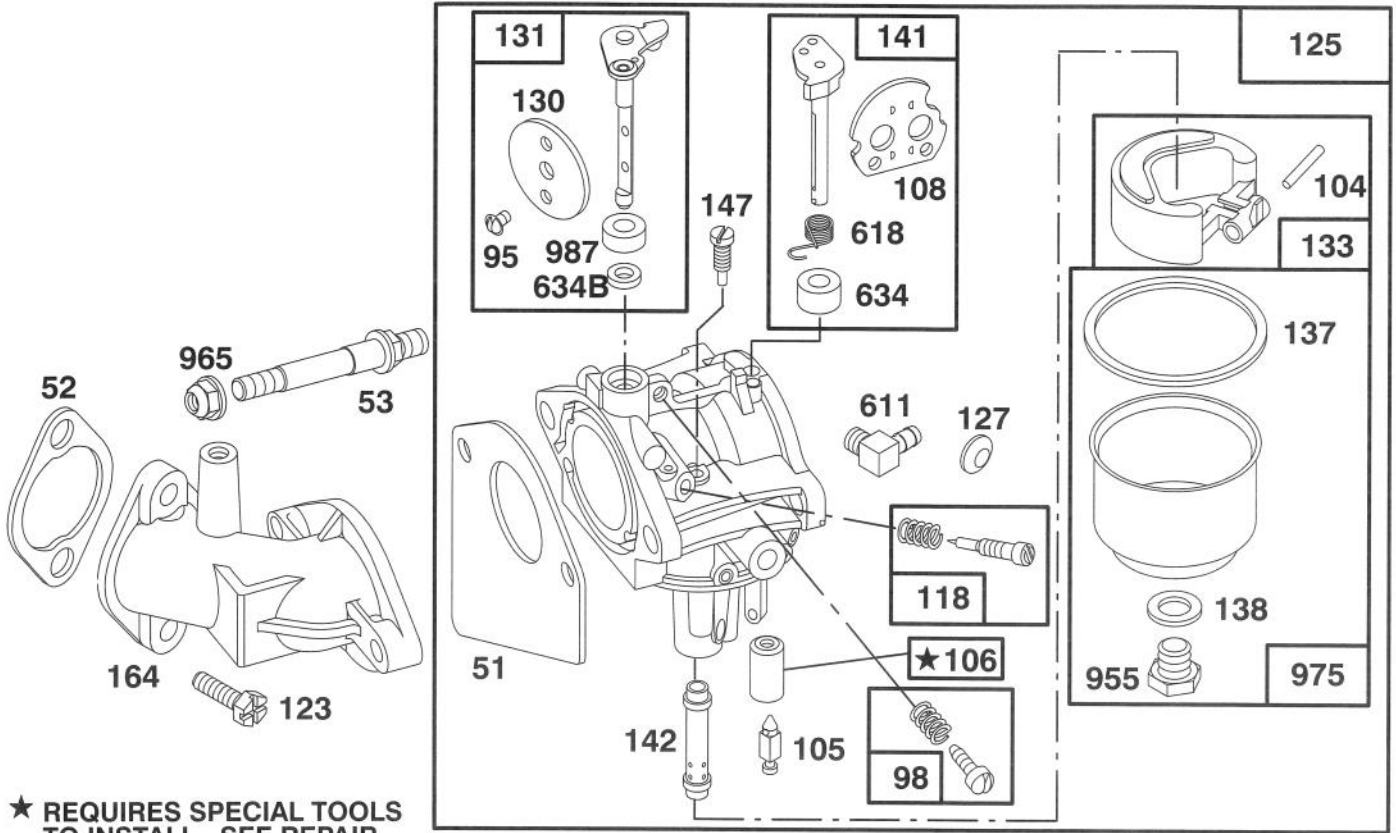

★ REQUIRES SPECIAL TOOLS TO INSTALL. SEE REPAIR INSTRUCTION MANUAL.

Assemblies include all parts shown in frames.

ENGINE BRIGGS & STRATTON MODEL 282707-0119-01

Ref. No.	Part No.	Description	No. Used
51	272465	Gasket - Carburetor (Carb. to Elbow)	1
★52	272554	Gasket - Carburetor (Elbow to Cylinder)	1
53	94637	Stud - Carb. Mtg.	1
●95	94098	Screw - Throttle	1
98	495800	Screw - Idle Speed	1
●104	231789	Pin - Float Hinge	1
●105	231855	Valve Assy. - Inlet Needle	1
●106	231854	Inlet Valve Seat	1
108	224540	Valve - Choke	1
118	494383	Valve - Needle	1
121	495799	Carburetor Overhaul Kit	1
123	94616	Screw - Elbow Mtg.	1
125	495706	Carburetor Assembly	1
●127		Plug - Welch (Sold in Kit Only).	1
130	224539	Valve - Throttle	1

Ref. No.	Part No.	Description	No. Used
131	494379	Shaft and Lever - Throttle	1
133	494381	Float - Carburetor	1
●◆137	281165	Gasket - Float Bowl	1
●◆138	281164	Washer - Float Bowl Screw	1
141	495931	Shaft and Lever - Choke	1
●142	494537	Nozzle - Carburetor	1
●147	231794	Pilot - Jet	1
164	213819	Carburetor - Elbow	1
611	494451	Fuel Inlet Tube	1
618	262803	Spring - Choke Return	1
●634	281168	Seal - Choke Shaft	1
●634B	398970	Washer - Throttle Shaft	1
955	94642	Screw - Fuel Bowl	1
965	94010	Locknut - Air Cleaner Mtg.	1
975	494378	Bowl Assy. - Carburetor	1
977	494385	Carburetor Gasket Kit	1
●987	281166	Seal - Throttle Shaft	1

◆ Included in Carburetor Gasket Set - Part No. 494385.

● Included in Carburetor Overhaul Kit - Part No. 495799.

★ Included in Gasket Set - Part No. 494241.