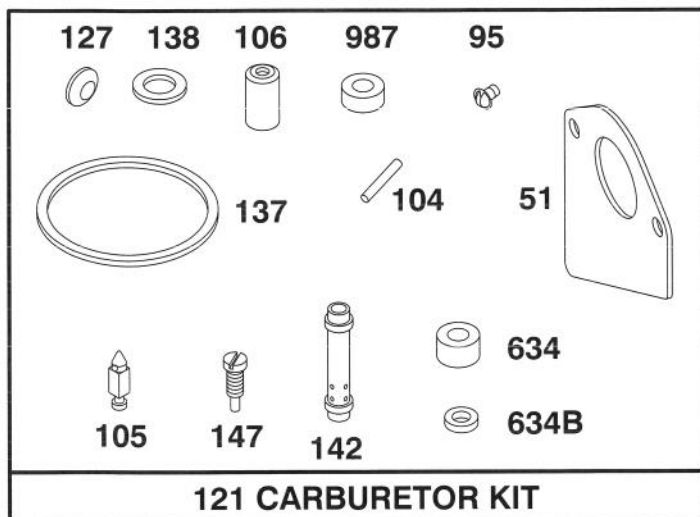

Assemblies include all parts shown in frames.

ENGINE BRIGGS & STRATTON MODEL 282707-0119-01

Ref. No.	Part No.	Description	No. Used
*3	391086	Seal - Oil	1
*7	271866	Gasket - Cylinder Head	1
*9	27803	Gasket - Valve Cover	1
*12	271916	Gasket - Crankcase Cover (1/64" Thick)	1
*	271997	Gasket - Crankcase Cover (.005" Thick)	1
*	271996	Gasket - Crankcase Cover (.009" Thick)	1
*20	291675	Seal - Oil	1
◆●51	272465	Gasket - Carburetor (Carb. to Elbow)	1
*52	272554	Gasket - Carburetor (Elbow to Cylinder)	1
●95	94098	Screw - Throttle	1
●104	231789	Pin - Float Hinge	1
●105	231855	Valve Assy. - Inlet Needle	1
●106	231854	Inlet Valve Seat	1

Ref. No.	Part No.	Description	No. Used
121	495799	Carburetor Kit	1
●127		Plug - Welch (Sold in Kit Only)	1
◆●137	281165	Gasket - Float Bowl	1
◆●138	281164	Washer - Float Bowl Screw	1
●142	494537	Nozzle - Carburetor	1
●147	231794	Pilot - Jet	1
358	494241	Gasket Set	1
*524	68838	Seal - Filler Tube	1
*537	281106	O-Ring - Air Cleaner	1
●634	281168	Seal - Choke Shaft	1
*634A	491323	Seal - Governor	1
●634B	394970	Washer - Throttle Shaft	1
*842	270920	Seal - Oil Filler Cap	1
977	494358	Carburetor Gasket Set	1
●987	281166	Seal - Throttle Shaft	1

* Included in Gasket Set - Part No. 494241.

● Included in Carburetor Kit - Part No. 495799.

◆ Included in Carburetor Gasket Set - Part No. 494385.