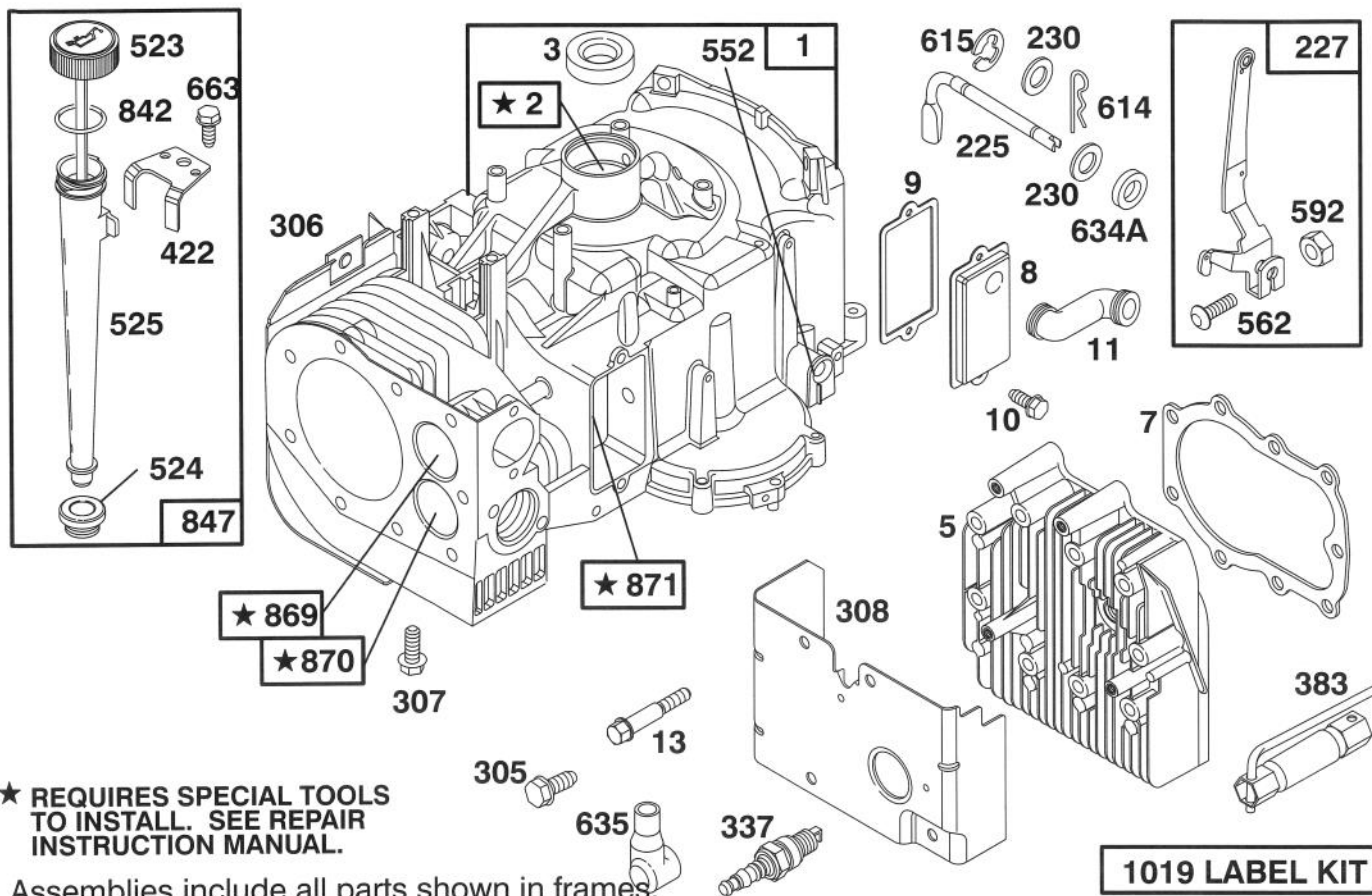

ENGINE BRIGGS & STRATTON MODEL 283707-0156-01

Ref. No.	Part No.	Description	No. Used
1	490450	Cylinder Assembly	1
2	399265	Bearing-Cylinder	1
★3	391086	Seal-Oil	1
5	494240	Head-Cylinder	1
★7	271866	Gasket-Cylinder Head	1
8	391406	Breather Assembly	1
★9	27803	Gasket-Valve Cover	1
10	94621	Screw-Sem	1
11	280100	Tube-Breather	1
13	94622	Screw-Cylinder Head	1
225	231058	Crank-Governor	1
227	493935	Lever Assy.-Governor	1
230	94742	Washer-Gov. Crank	1
305	94619	Screw-hex. Washer Hd.	1
306	224545	Shield-Cylinder	1
307	94623	Screw-Cyl. Shield Mtg.	1
308	491490	Cover-Cylinder Head	1
337	802592	Plug-Spark	1
383	89838	Wrench-Spark Plug	1
422	223721	Clamp-Oil Filler Tube	1

Ref. No.	Part No.	Description	No. Used
523	495230	Cap and Dipstick-Oil Filler	1
★524	68838	Seal-Filler Tube	1
525	280741	Tube-Oil Filler	1
552	231597	Bushing-Gov. Crank	1
562	92613	Bolt-Governor Lever	1
592	231082	Nut-Hex.	1
614	93306	Cotter-Hair Pin	1
615	93307	Retainer-E-Ring	1
★634A	491323	Seal-Governor	1
635	66538	Elbow-Spark Plug	1
663	94620	Screw-Hex Head	1
★842	270920	Seal-Oil Filler Cap	1
847	490474	Fill Group-Oil	1
869	261463	Seat-Intake Valve (Std.)	1
870	213316	Seat-Exhaust Valve (Std.)	1
871	261961	Guide-Exhaust Valve	1
		Note: 231218 Guide-Intake Valve	1
1019	491255	Label Kit	1

★ Included in Gasket Set-Part No. 494241.