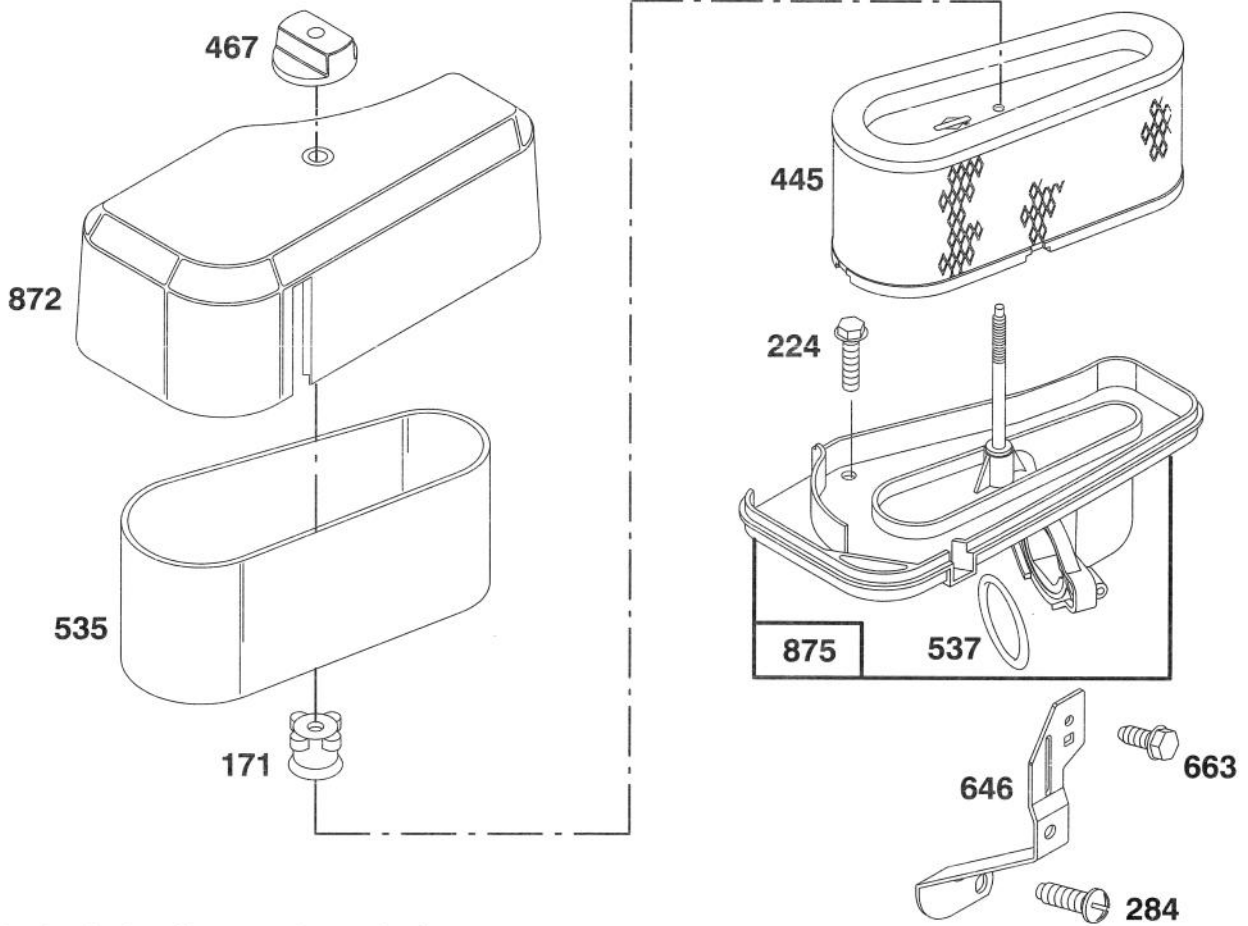

Assemblies include all parts shown in frames.

ENGINE BRIGGS & STRATTON MODEL 283707-0156-01

Ref. No.	Part No.	Description	No. Used
171	281051	Nut—Air Cleaner Mtg.	1
224	94513	Screw—Air Cleaner Sem	1
284	94326	Screw Hex. Head	1
445	493909	Cartridge—Air Cleaner	1
467	493903	Knob—Air Cleaner	1
535	272403	Element—Air Cleaner	1

Ref. No.	Part No.	Description	No. Used
★537	281106	O-Ring—Air Cleaner	1
646	224546	Brace—Air Cleaner	1
663	94620	Screw—Hex. Hd.	1
872	281104	Cover—Air Cleaner	1
875	494237	Body—Air Cleaner	1

★ Included in Gasket Set—Part No. 494241.