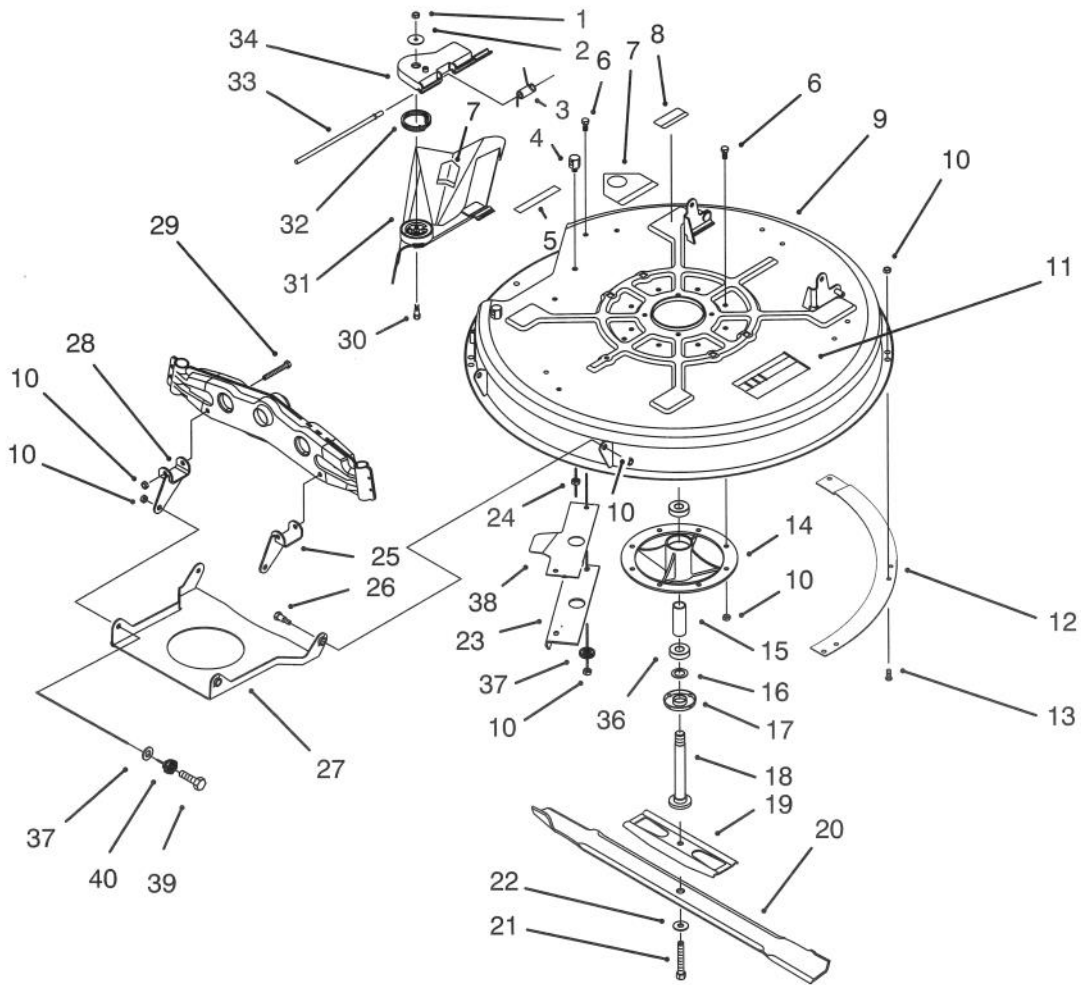

C-1829A

DECK & SPINDLE ASSEMBLY (32" CUTTING UNIT)

Ref. No.	Part No.	Description	No. Used
1	3296-42	Nut - Lock	1
2	3256-58	Washer - Fender	1
3	92-2493	Spring - Torsion	1
4	28-7350	Post - Rear Pivot	1
5	68-3650	Decal - Deflector Danger	1
6	322-3	Screw - Hex Hd. Cap	10
7	93-1122	Decal - Danger	2
8	55-4300	Decal - Caution	2
9	88-5790-01	Cutter Deck - 32"	1
10	3296-29	Nut - Lock (Model No. 71182)	16
		(Model No. 71200)	24
11	66-1340	Decal - Danger	1
12	92-9664	Ring - Wet Grass (Model No. 71200 Only)	4
13	32122-14	Screw - Truss Hd. (Model No. 71200 Only)	8
14	56-7030	Housing - Spindle	1
15	83-7020	Spacer - Bearing	1
16	80-4390	Spacer - Hardened	1
17	80-4370	Shield - Bearing	1
18	80-4350	Shaft - Spindle	1

Ref. No.	Part No.	Description	No. Used
19	80-4570	Stiffener - Blade	1
20	33-4750	Blade - 32"	1
21	26-0671	Bolt - Blade	1
22	3290-465	Washer - Belleville	1
23	44-5720	Baffle - Deck	1
24	3296-59	Nut - Lock	1
25	88-5650	Bracket - L.H.	1
26	28-0540	Bolt - Shoulder	2
27	88-4940	Pan - Front Suspension	1
28	88-5640	Bracket - R.H.	1
29	322-12	Screw - Hex Hd. Cap	2
30	92-8916	Bolt - Shoulder	1
31	93-0318	Deflector Assembly (Incl. Ref. #7)	1
32	88-6160	Spring - Torsion	1
33	88-6150	Rod - Deflector Hinge	1
34	88-4540	Hinge - Deflector Danger	1
36	251-297	Bearing - Spindle	2
37	3256-23	Washer - Flat	4
38	92-2494	Ramp - Deflector	1
39	322-6	Screw - Hex Hd. Cap	2
40	106661	Cam	2