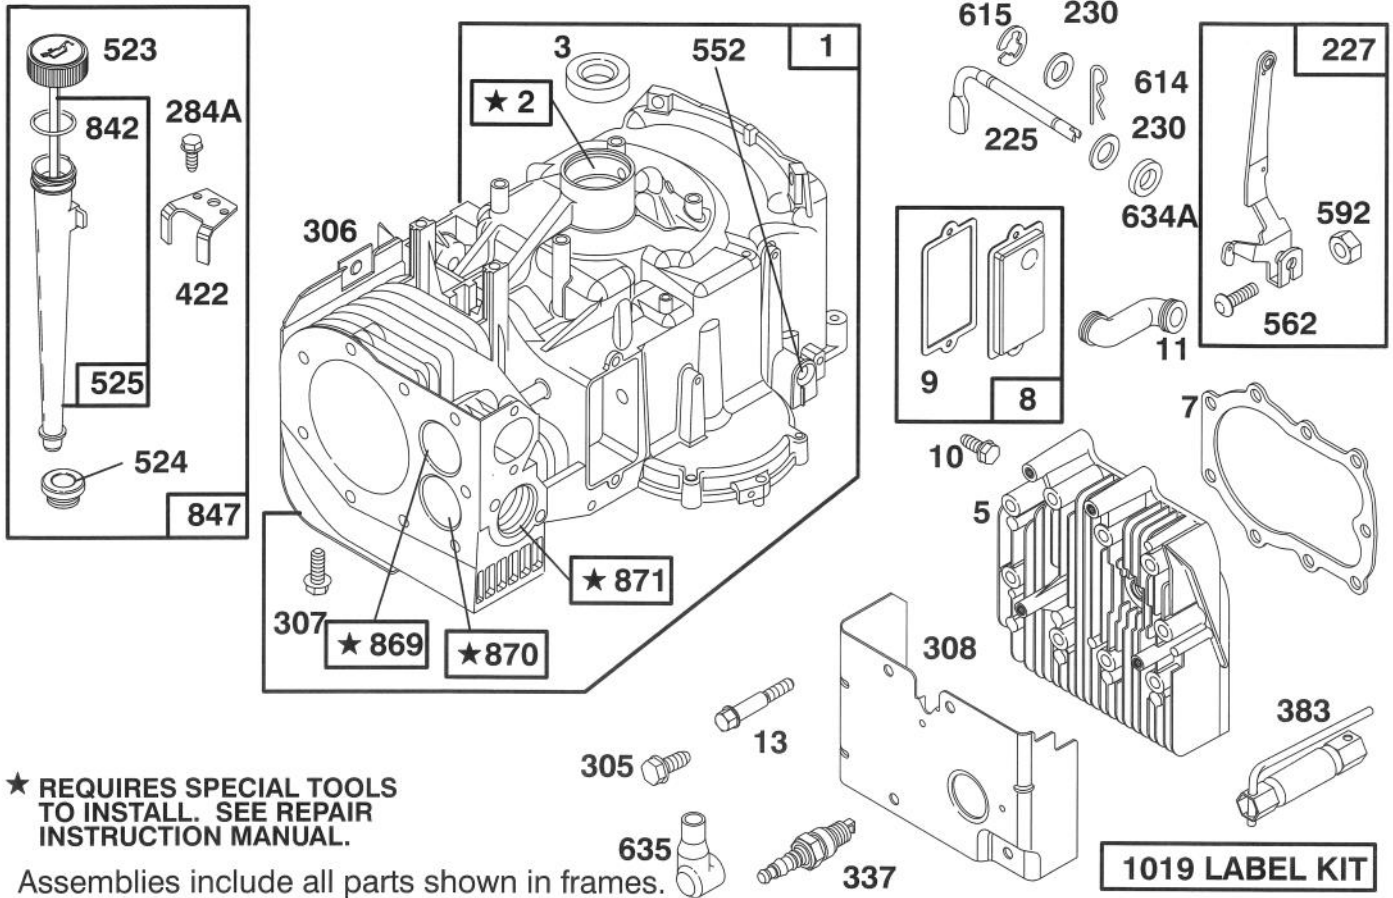

ENGINE BRIGGS & STRATTON MODEL 282707-0119-01

Ref. No.	Part No.	Description	No. Used
1	496414	Cylinder Assembly	1
2	399265	Bearing-Cylinder	1
★3	391086	Seal-Oil	1
5	494240	Head-Cylinder	1
★7	271866	Gasket-Cylinder Head	1
8	495735	Breather Assembly	1
★9	27803	Gasket-Valve Cover	1
10	94621	Screw-Sem	1
11	280100	Tube-Breather	1
13	94622	Screw-Cylinder Head	1
225	231058	Crank-Governor	1
227	493935	Lever Assy.-Governor	1
230	94742	Washer-Gov. Crank	1
284A	94602	Screw-Hex. Head	1
305	94786	Screw-Hex. Washer Hd.	1
306	224545	Shield-Cylinder	1
307	94623	Screw-Cyl. Shield Mtg.	1
308	491490	Cover-Cylinder Head	1
337	802592	Plug-Spark	1
383	89838	Wrench-Spark Plug	1

Ref. No.	Part No.	Description	No. Used
422	224390	Clamp-Oil Fill	1
523	495230	Cap-Oil Filler	1
★524	68838	Seal-Filler Tube	1
525	495768	Tube-Oil Filler	1
552	231597	Bushing-Gov. Crank	1
562	92613	Bolt-Governor Lever	1
592	231082	Nut-Hex.	1
614	93306	Cotter-Hair Pin	1
615	93307	Retainer-E-Rin	1
★634A	491323	Seal-Governor	1
635	66538	Elbow-Spark Plug	1
★842	270920	Seal-Oil Filler Cap	1
847	490474	Fill Group-Oil	1
869	261463	Seat-Intake Valve (Std.)	1
870	213316	Seat-Exhaust Valve (Std.)	1
871	261961	Guide-Exhaust Valve	1
		Note: 231218 Guide - Intake Valve	1
1019	491252	Label Kit	1

★ Included in Gasket Set-Part No. 494241.