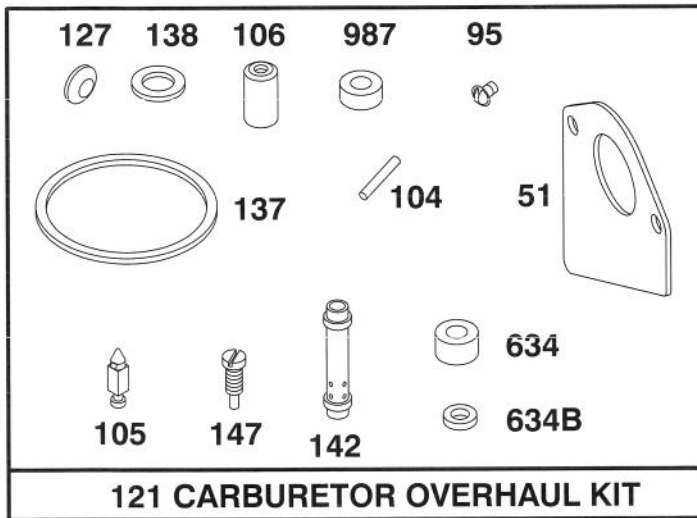

Assemblies include all parts shown in frames.

ENGINE BRIGGS & STRATTON MODEL 283707-0156-01

Ref. No.	Part No.	Description	No. Used
★3	391086	Seal—Oil	1
★7	271866	Gasket—Cylinder Head	1
★9	27803	Gasket—Valve Cover	1
★12	271916	Gasket—Crankcase Cover (1/64" Thick)	1
★	271997	Gasket—Crankcase Cover (.005" Thick)	1
★	271996	Gasket—Crankcase Cover (.009" Thick)	1
★20	291675	Seal—Oil	1
◆●51	272465	Gasket—Carburetor (Carb. to Elbow)	1
★52	272554	Gasket—Carburetor (Elbow to Cylinder)	1
●95	94098	Screw—Throttle	1
●104	231789	Pin—Float Hinge	1
●105	231855	Valve Assy.—Inlet Needle	1
●106	231854	Inlet Valve Seat	1

Ref. No.	Part No.	Description	No. Used
121	495799	Carburetor Overhaul Kit	1
●127		Plug—Welch (Sold in Kit Only).	1
◆●137	281165	Gasket—Float Bowl	1
◆●138	281164	Washer—Float Bowl Screw	1
●142	494537	Nozzle—Carburetor	1
●147	231794	Pilot—Jet	1
358	494241	Gasket Set	1
★524	68838	Seal—Filler Tube	1
★537	281106	O-Ring—Air Cleaner	1
●634	281168	Seal—Choke Shaft	1
★634A	491323	Seal—Governor	1
●634B	281167	Washer—Throttle Shaft	1
★842	270920	Seal—Oil Filler Cap	1
977	494358	Carburetor Gasket Set	1
●987	281166	Seal—Throttle Shaft	1

★ Included in Gasket Set—Part No. 494241.

● Included in Carburetor Overhaul Kit—Part No. 495799.

◆ Included in Carburetor Gasket Set—Part No. 494385.