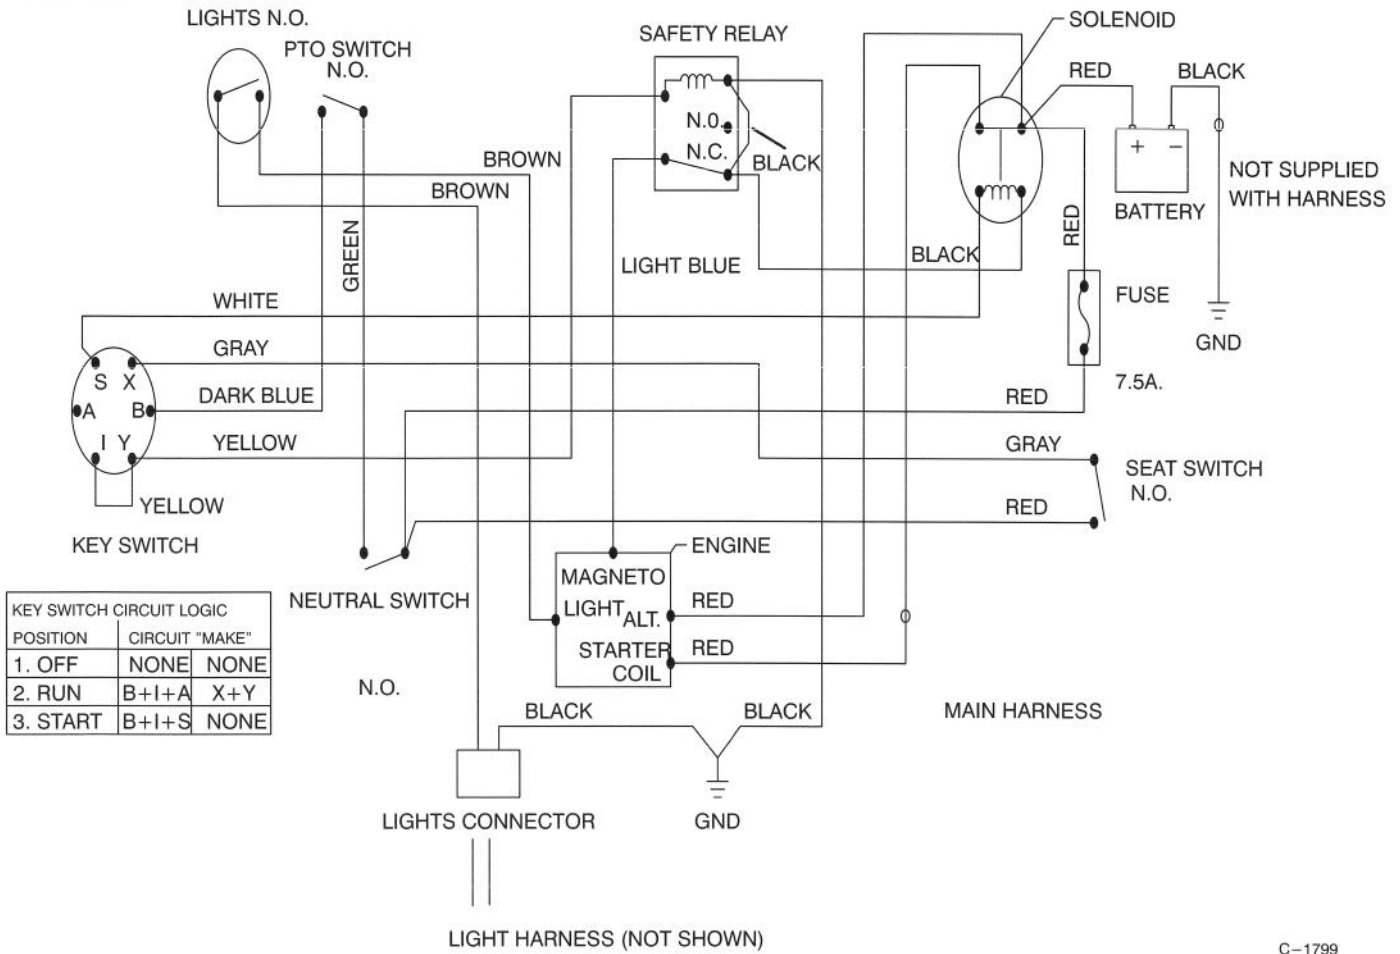

C-1799

ELECTRICAL SCHEMATIC

Ref. No.	Part No.	Description	No. Used

Ref. No.	Part No.	Description	No. Used