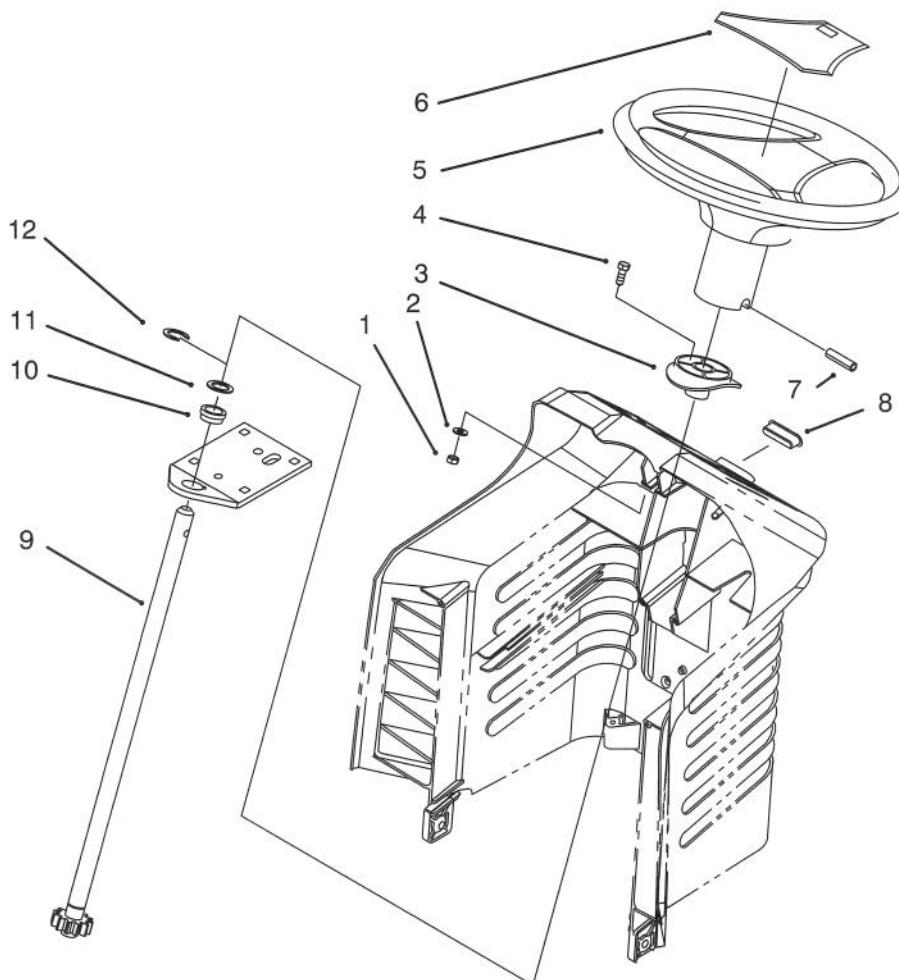

C-1341

STEERING ASSEMBLY

Ref. No.	Part No.	Description	No. Used	Ref. No.	Part No.	Description	No. Used
1	3296-42	Nut - Lock	2	7	32121-78	Pin - Roll	1
2	3256-22	Washer - Flat	2	8	88-4150	Plug	1
3	88-4190	Bushing - Sliding	1	9	88-6380	Shaft - Steering	1
4	321-4	Screw - Hex Hd. Cap	2	10	88-5150	Bushing - Flange	1
5	88-3850	Wheel - Steering (Incl. Ref. #6)	1	11	3-6498	Washer - Thrust	1
6	88-3870	Cover - Steering Wheel	1	12	32151-48	E-Ring	1