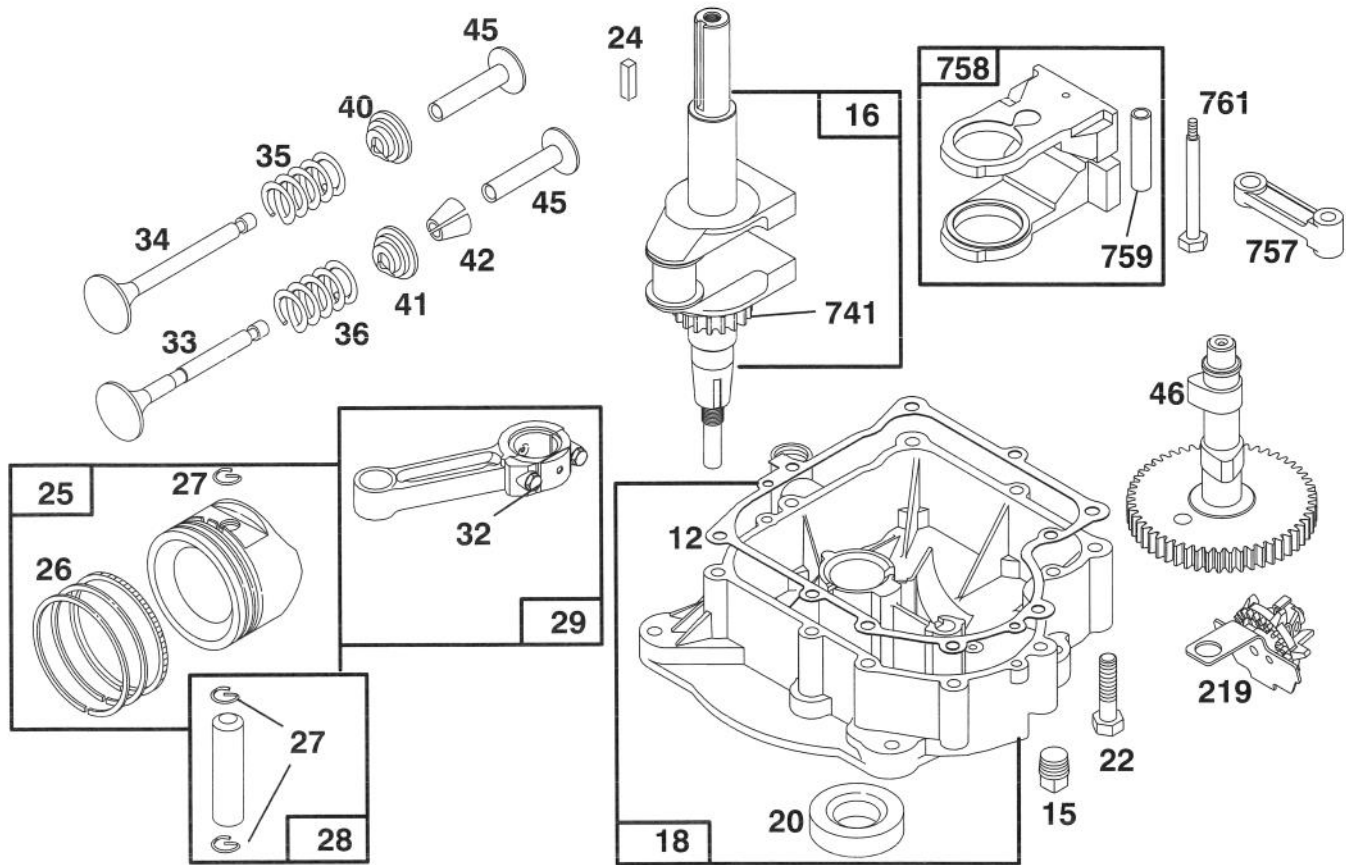

Assemblies include all parts shown in frames.

ENGINE BRIGGS & STRATTON MODEL 282707-0119-01

Ref. No.	Part No.	Description	No. Used
★12	271916	Gasket-Crkse. (1/64" Thick)	1
★	271997	Gasket-Crkse. (.005" Thick)	1
★	271996	Gasket-Crkse. (.009" Thick)	1
15	94239	Plug-Oil Drain	1
16	495162	Crankshaft	1
	94196	Key-Timing Gear	1
18	494238	Base-Engine	1
★20	291675	Seal-Oil	1
22	94624	Screw-Base Mtg. Sem	1
24	222698	Key-Flywheel	1
25	391285	Piston Assy. (Std.)	1
	391287	Piston Assy. (.010" O.S.)	1
	391288	Piston Assy. (.020" O.S.)	1
	391289	Piston Assy. (.030" O.S.)	1
26	391780	Ring Set-Piston (Std.)	1
	391781	Ring Set-Piston (.010" O.S.)	1
	391782	Ring Set-Piston (.020" O.S.)	1
	391783	Ring Set-Piston (.030" O.S.)	1

Ref. No.	Part No.	Description	No. Used
27	260924	Lock-Piston Pin	1
28	299691	Pin Assy.-Piston (Std.)	1
	391286	Pin-Piston (.005" O.S.)	1
29	490348	Rod-Connecting	1
	490469	Rod-Connecting (020" U.S. Crankpin Bore)	1
32	94671	Screw-Connecting Rod	1
33	262246	Valve-Exhaust	1
34	262247	Valve-Intake	1
35	65906	Spring-Intake Valve	1
36	26828	Spring-Exhaust Valve	1
40	221596	Retainer-Intake Valve	1
41	292260	Rotocoil-Exhaust Valve	1
42	494553	Retainer-Ex. Valve Rotocoil	1
45	262248	Tappet-Valve	1
46	212897	Gear-Cam	1
219	490815	Slinger-Oil	1
741	262932	Gear-Timing	1
757	212359	Link-Counterweight	1
758	399891	Counterweight Assy.	1
759	298909	Pin-Counterweight	1
761	93875	Screw-Counterweight	1

★ Included in Gasket Set-Part No. 494241.