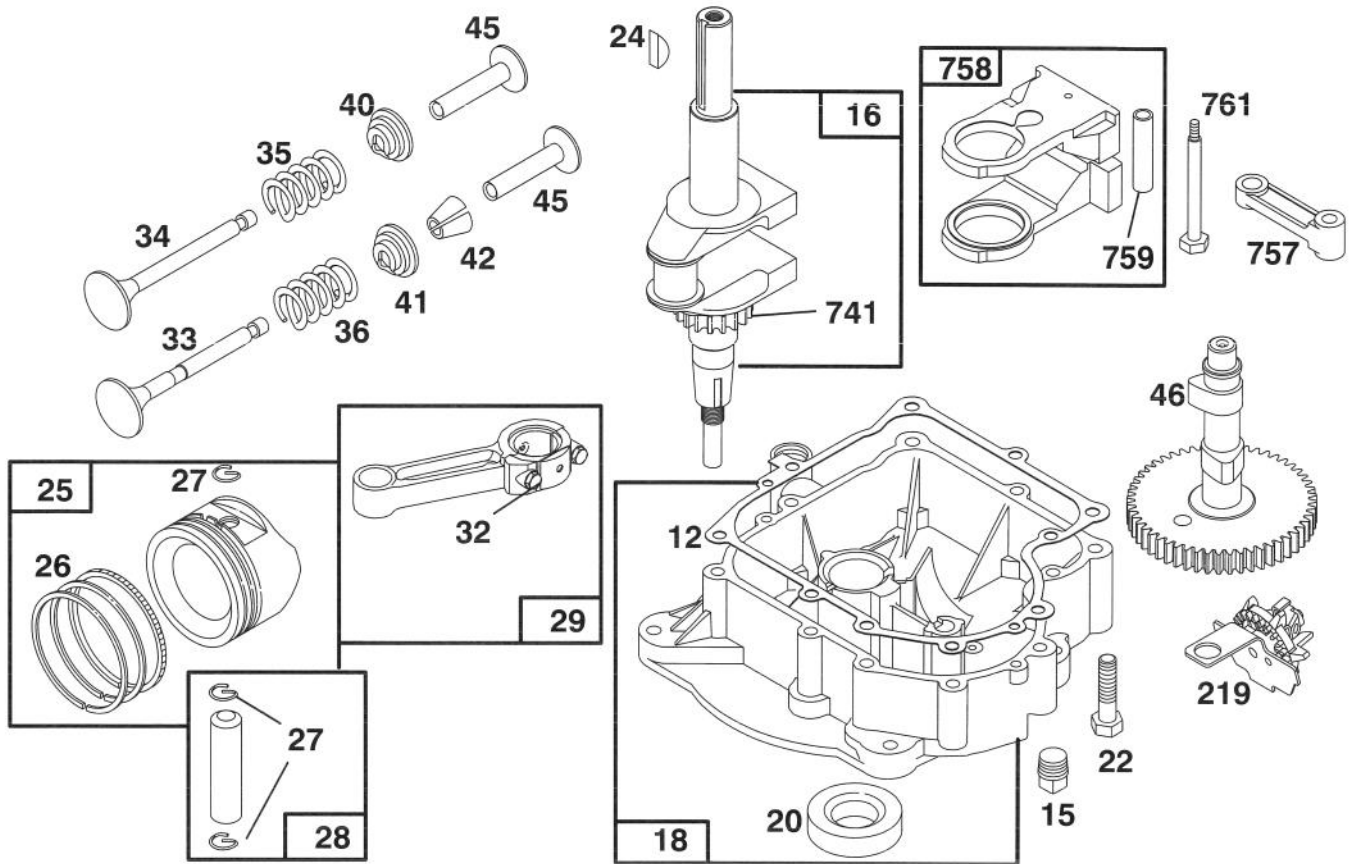

Assemblies include all parts shown in frames.

ENGINE BRIGGS & STRATTON MODEL 283707-0156-01

Ref. No.	Part No.	Description	No. Used
★12	271916	Gasket-Crkcse. (1/64")	1
★	271997	Gasket-Crkcse. (.005")	1
★	271996	Gasket-Crkcse. (.009")	1
15	94239	Plug-Oil Drain	1
16	495162	Crankshaft	1
	94196	Key-Timing Gear	1
18	494238	Base-Engine	1
★20	291675	Seal-Oil	1
22	94624	Screw-Base Mtg. Sem	1
24	222698	Key-Flywheel	1
25	394661	Piston Assy. (Std.)	1
	394662	Piston Assy. (.010" O.S.)	1
	394663	Piston Assy. (.020" O.S.)	1
	394664	Piston Assy. (.030" O.S.)	1
26	391780	Ring Set-Piston (Std.)	1
	391781	Ring Set-Piston (.010" O.S.)	1
	391782	Ring Set-Piston (.020" O.S.)	1
	391783	Ring Set-Piston (.030" O.S.)	1
27	260924	Lock-Piston Pin	1
28	299691	Pin Assy.-Piston (Standard)	1
	391286	Pin Assy.-Piston (.005" O.S.)	1

Ref. No.	Part No.	Description	No. Used
29	490348	Rod Assembly- Connecting	1
	490469	Connecting Rod (.020" U.S. Crankpin Bore)	1
32	94671	Screw-Connecting Rod	1
33	262246	Valve-Exhaust	1
34	262247	Valve-Intake	1
35	65906	Spring-Intake Valve	1
36	26828	Spring-Exhaust Valve	1
40	221596	Retainer-Intake Valve	1
41	292260	Rotocoil-Exhaust Valve	1
42	93630	Retainer-Ex. Valve Rotocoil	1
45	262248	Tappet-Valve	1
46	212897	Gear-Cam	1
219	490815	Oil Slinger, Gov. Gear Assy.	1
741	262932	Gear-Timing	1
757	212359	Link-Counterweight	1
758	399891	Counterweight Assy.	1
759	298909	Pin-Counterweight	1
761	93875	Screw-Counterweight	1

★ Included in Gasket Set-Part No. 494241.