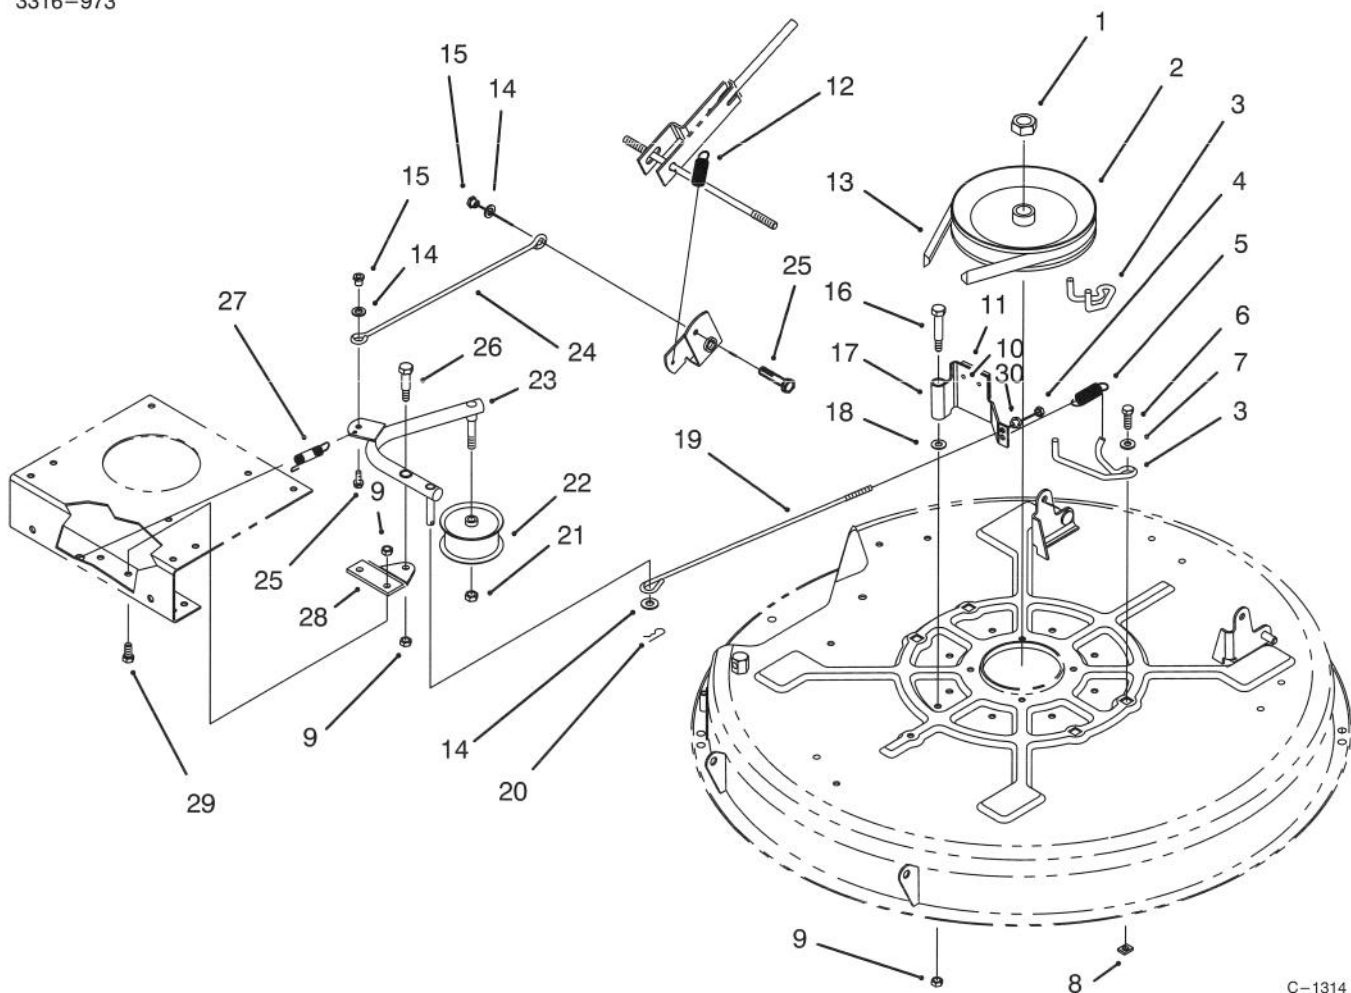

C-1314

PULLEY & BELT ASSEMBLY (32" CUTTING UNIT)

Ref. No.	Part No.	Description	No. Used	Ref. No.	Part No.	Description	No. Used
1	3219-7	Nut - Lock	1	17	88-6110	Deck Brake Assembly (Incl. Ref. #10 & 11)	1
2	88-5060	Pulley - Deck	1	18	3256-23	Washer - Flat	1
3	88-5760	Guide - Belt	2	19	88-5690	Rod - Deck Brake	1
4	3296-42	Nut - Lock	1	20	3290-307	Pin - Hair Cotter	1
5	88-6330	Spring - Extension	1	21	3296-39	Nut - Lock	1
6	322-5	Screw - Hex Hd. Cap	2	22	56-9870	Pulley - Idler	1
7	5-4460	Washer - Fender	2	23	88-5850	Arm - Idler	1
8	3290-496	Nut - Retained	2	24	88-5980	Rod - Deck Engage	1
9	3296-29	Nut - Lock	4	25	3234-13	Screw - Hex Flange Hd.	2
10	3290-282	Rivet - Pop	2	26	7-0030	Bolt - Shoulder	1
11	56-9830	Pad - Brake	1	27	26-6700	Spring - Extension	1
12	88-6420	Spring/Cable Assembly	1	28	88-5370	Plate - Idler Mount	1
13	88-6260	V-Belt	1	29	322-3	Screw - Hex Hd. Cap	2
14	3256-24	Washer - Flat	3	30	67-0710	Ball - Swivel	1
15	47-4990	Post	2				
16	88-4590	Bolt - Shoulder	1