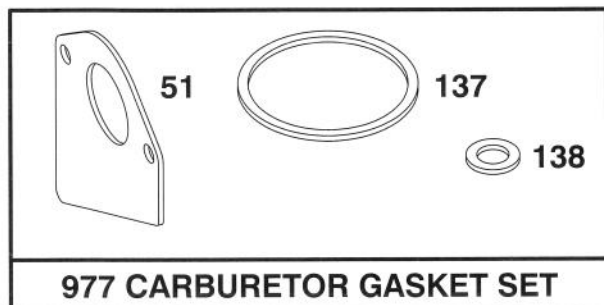

Assemblies include all parts shown in frames.

ENGINE BRIGGS & STRATTON MODEL 282707-0119-01

Ref. No.	Part No.	Description	No. Used
*3	391086	Seal - Oil	1
*7	271866	Gasket - Cylinder Head	1
*9	27803	Gasket - Valve Cover	1
*12	271916	Gasket - Crankcase Cover (1/64" Thick)	1
*	271997	Gasket - Crankcase Cover (.005" Thick)	1
*	271996	Gasket - Crankcase Cover (.009" Thick)	1
*20	291675	Seal - Oil	1
◆●51	272465	Gasket - Carburetor (Carb. to Elbow)	1
*52	272554	Gasket - Carburetor (Elbow to Cylinder)	1
●95	94098	Screw - Throttle	1
●104	231789	Pin - Float Hinge	1
●105	231855	Valve Assy. - Inlet Needle	1
●106	231854	Inlet Valve Seat	1

Ref. No.	Part No.	Description	No. Used
121	495799	Carburetor Kit	1
●127		Plug - Welch (Sold in Kit Only)	1
◆●137	281165	Gasket - Float Bowl	1
◆●138	281164	Washer - Float Bowl Screw	1
●142	494537	Nozzle - Carburetor	1
●147	231794	Pilot - Jet	1
358	494241	Gasket Set	1
*524	68838	Seal - Filler Tube	1
*537	281106	O-Ring - Air Cleaner	1
●634	281168	Seal - Choke Shaft	1
*634A	491323	Seal - Governor	1
●634B	394970	Washer - Throttle Shaft	1
*842	270920	Seal - Oil Filler Cap	1
977	494358	Carburetor Gasket Set	1
●987	281166	Seal - Throttle Shaft	1

* Included in Gasket Set - Part No. 494241.

● Included in Carburetor Kit - Part No. 495799.

◆ Included in Carburetor Gasket Set - Part No. 494385.