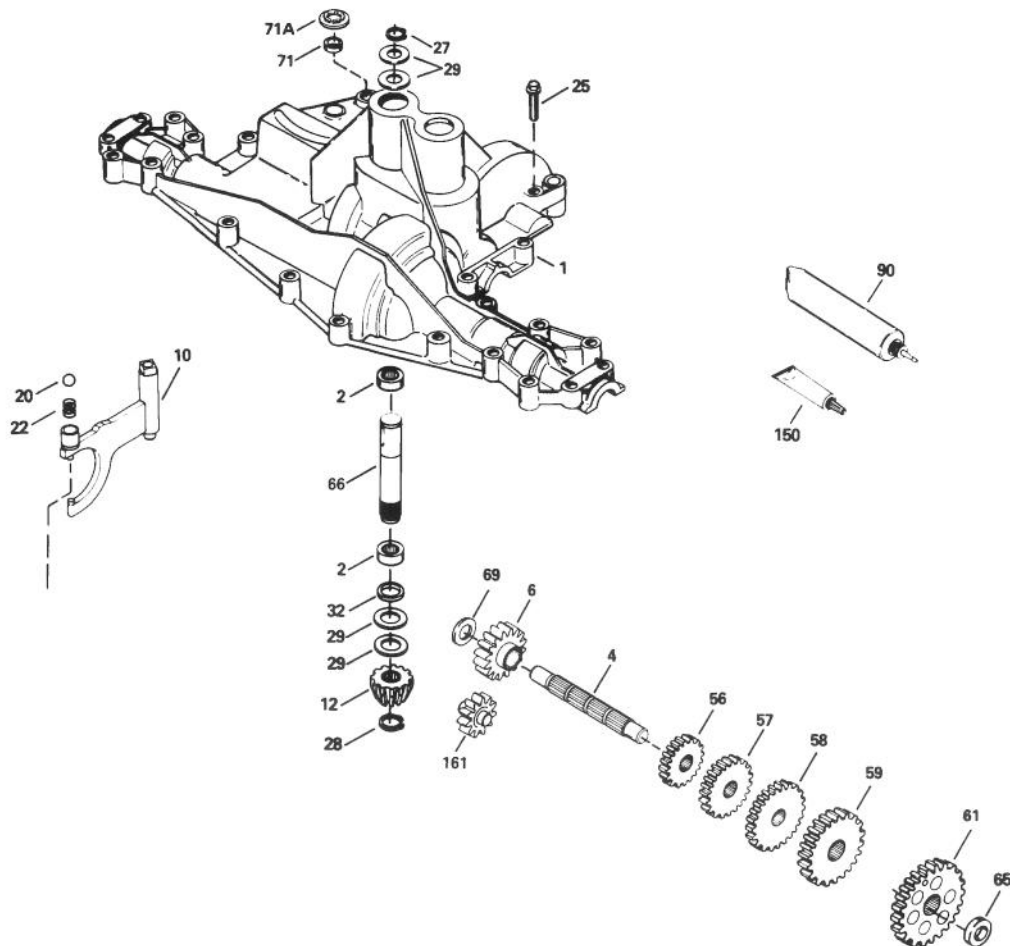

PEERLESS TRANSAXLE MODEL NO. 915-020

Ref. No.	Part No.	Description	No. Used	Ref. No.	Part No.	Description	No. Used
1	772128	Transaxle Cover	1	58	778314	Spur Gear (21 Teeth)	1
4	776300	Countershaft	1	59	778129A	Spur Gear (30 Teeth)	1
6	778281	Spur Gear (16 Teeth)	1	61	778265	Spur Gear (34 Teeth)	1
10	784370	Shift Rod & Fork	1	65	780162	Washer	1
12	778262	Bevel Pinion (14 Teeth)	1	66	776299	Input Shaft (3.522" lg.)	1
20	792139	Ball (3/8" dia.)	1	69	780161	Thrust Washer	1
22	792142	Spring	1	71	788069	Square Cut Ring	1
25	792073	Screw	17	71A	792145	Pushnut	1
27	792035	Retaining Ring	1	90	788067B	Grease (32 oz. btl. Bentonite grease)	1
28	788040	Retaining Ring	1	150	510334	Gasket Eliminator (Loctite #515)	1
29	780072	Washer	4	161	776302	Reverse Idler Assembly	1
32	792001	O-Ring	1				
56	778151	Spur Gear (15 Teeth)	1				
57	778249	Spur Gear (23 Teeth)	1