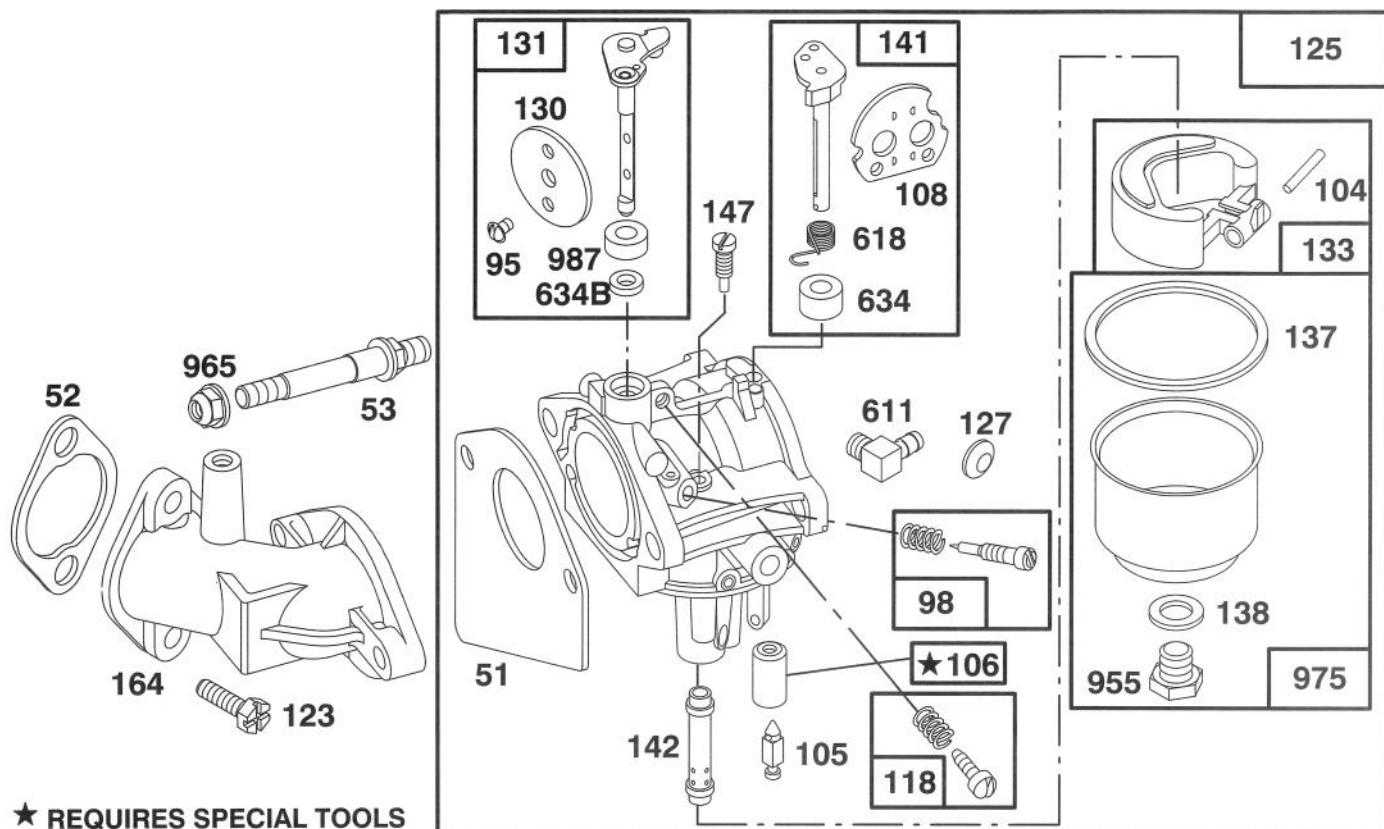

★ REQUIRES SPECIAL TOOLS TO INSTALL. SEE REPAIR INSTRUCTION MANUAL.

Assemblies include all parts shown in frames.

ENGINE BRIGGS & STRATTON MODEL 283707-0156-01

Ref. No.	Part No.	Description	No. Used
◆5	1272465	Gasket—Carburetor (Carb. to Elbow)	1
★52	272554	Gasket—Carburetor (Elbow to Cylinder)	1
53	94637	Stud—Carb. Mtg.	1
●95	94098	Screw—Throttle	1
98	495800	Screw—Idle Speed	1
●104	231789	Pin—Float Hinge	1
●105	231855	Valve Assy.—Inlet Needle	1
●106	231854	Inlet Valve Seat	1
108	224540	Valve—Choke	1
118	494383	Valve—Needle	1
121	495799	Carburetor Overhaul Kit	1
123	94616	Screw—Elbow Mtg.	1
125	495706	Carburetor Assembly	1
●127		Plug—Welch (Sold in Kit Only).	1
130	224539	Valve—Throttle	1

Ref. No.	Part No.	Description	No. Used
131	494379	Shaft and Lever—Throttle	1
133	494381	Float—Carburetor	1
◆◆137	281165	Gasket—Float Bowl	1
◆◆138	281164	Washer—Float Bowl Screw	1
141	494380	Shaft and Lever—Choke	1
●142	494537	Nozzle—Carburetor	1
●147	231794	Pilot—Jet	1
164	213819	Carburetor—Elbow	1
611	494451	Fuel Inlet Tube	1
618	262803	Spring—Choke Return	1
●634	281168	Seal—Choke Shaft	1
●634B	281167	Washer—Throttle Shaft	1
955	94642	Screw—Fuel Bowl	1
965	94108	Locknut—Air Cleaner Mtg.	1
975	494378	Bowl Assy.—Carburetor	1
977	494385	Carburetor Gasket Kit	1
●987	281166	Seal—Throttle Shaft	1

◆ Included in Carburetor Gasket Set—Part No. 494385.

★ Included in Gasket Set—Part No. 494241.

● Included in Carburetor Overhaul Kit—Part No. 495799.