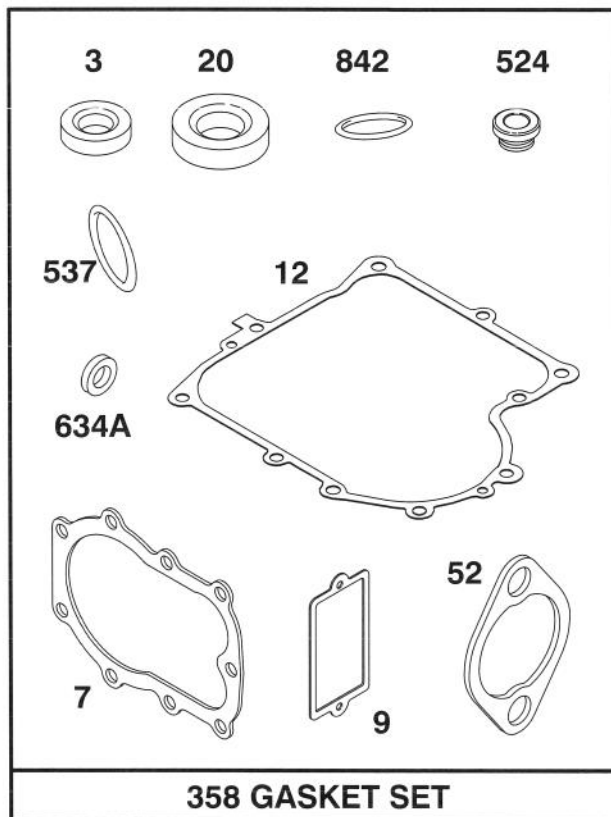

Assemblies include all parts shown in frames.

ENGINE BRIGGS & STRATTON MODEL 282707-0119-01

Ref. No.	Part No.	Description	No. Used
*3	391086	Seal - Oil	1
*7	271866	Gasket - Cylinder Head	1
*9	27803	Gasket - Valve Cover	1
*12	271916	Gasket - Crankcase Cover (1/64" Thick)	1
*	271997	Gasket - Crankcase Cover (.005" Thick)	1
*	271996	Gasket - Crankcase Cover (.009" Thick)	1
*20	291675	Seal - Oil	1
◆●51	272465	Gasket - Carburetor (Carb. to Elbow)	1
*52	272554	Gasket - Carburetor (Elbow to Cylinder)	1
●95	94098	Screw - Throttle	1
●104	231789	Pin - Float Hinge	1
●105	231855	Valve Assy. - Inlet Needle	1
●106	231854	Inlet Valve Seat	1

Ref. No.	Part No.	Description	No. Used
121	495799	Carburetor Kit	1
●127		Plug - Welch (Sold in Kit Only)	1
◆●137	281165	Gasket - Float Bowl	1
◆●138	281164	Washer - Float Bowl Screw	1
●142	494537	Nozzle - Carburetor	1
●147	231794	Pilot - Jet	1
358	494241	Gasket Set	1
*524	68838	Seal - Filler Tube	1
*537	281106	O-Ring - Air Cleaner	1
●634	281168	Seal - Choke Shaft	1
*634A	491323	Seal - Governor	1
●634B	394970	Washer - Throttle Shaft	1
*842	270920	Seal - Oil Filler Cap	1
977	494358	Carburetor Gasket Set	1
●987	281166	Seal - Throttle Shaft	1

* Included in Gasket Set - Part No. 494241.

● Included in Carburetor Kit - Part No. 495799.

◆ Included in Carburetor Gasket Set - Part No. 494385.