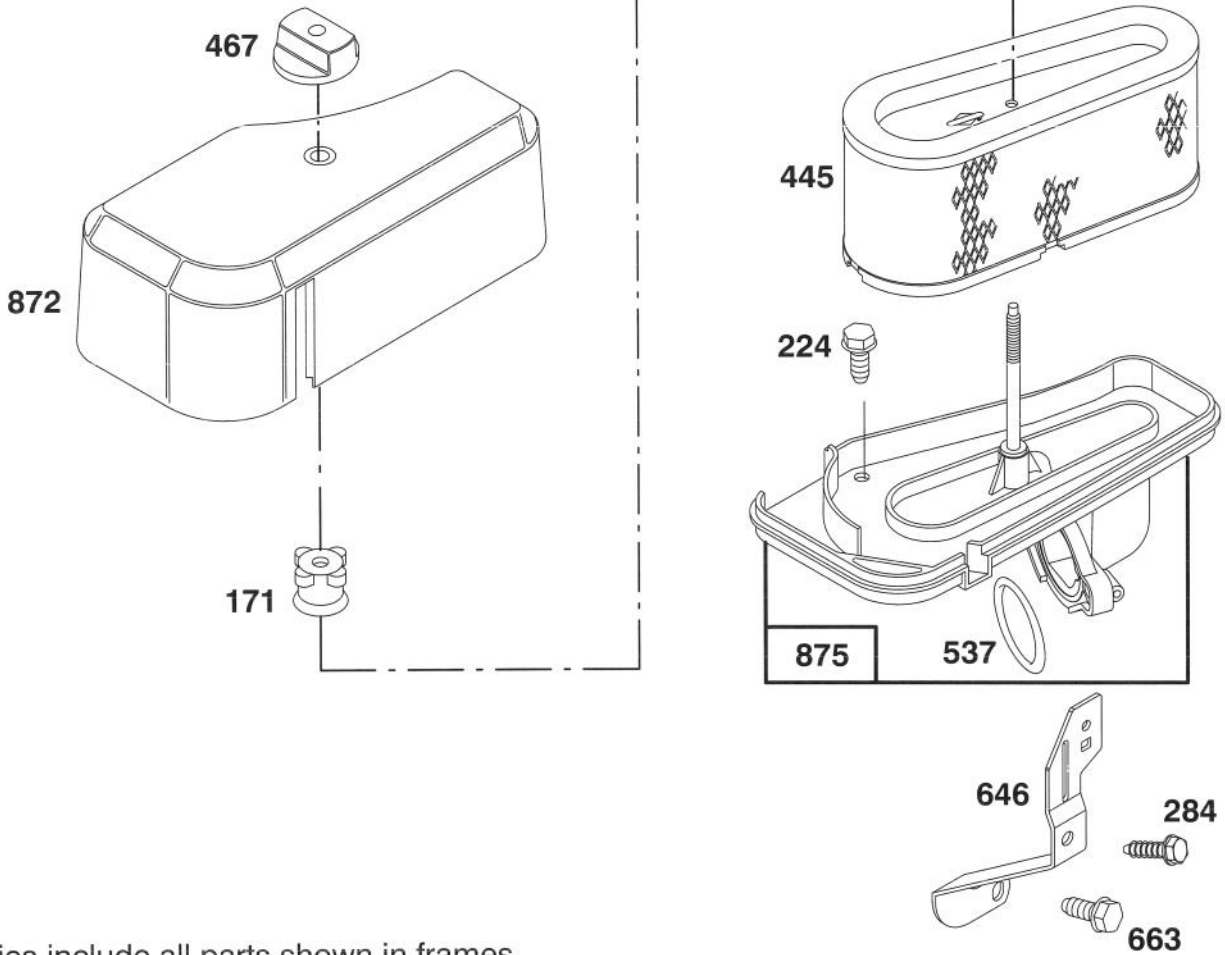

Assemblies include all parts shown in frames.

ENGINE BRIGGS & STRATTON MODEL 282707-0119-01

Ref. No.	Part No.	Description	No. Used
171	281051	Nut—Air Cleaner Mtg.	1
224	94729	Screw—Air Cleaner Sem	1
284	94704	Screw Hex. Head	1
445	493909	Cartridge—Air Cleaner	1
467	493903	Knob—Air Cleaner	1

Ref. No.	Part No.	Description	No. Used
★537	281106	O-Ring—Air Cleaner	1
646	224546	Brace—Air Cleaner	1
663	94620	Screw—Hex. Hd.	1
872	281104	Cover—Air Cleaner	1
875	494237	Body—Air Cleaner	1

★ Included in Gasket Set—Part No. 494241.