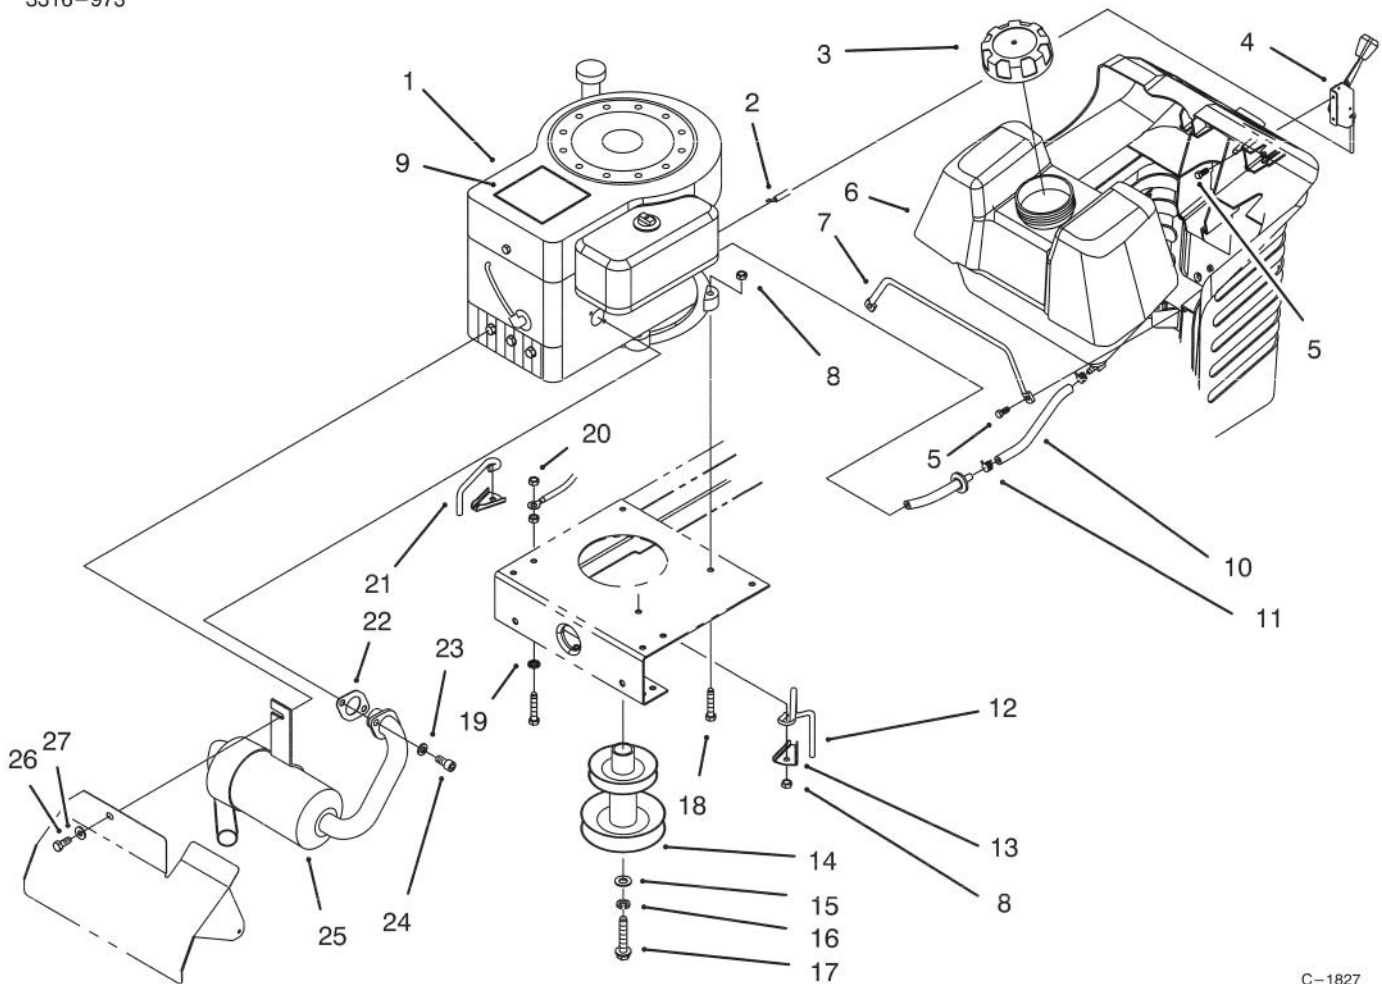

C-1827

ENGINE ASSEMBLY

Ref. No.	Part No.	Description	No. Used
1		Engine - 12 H.P. (Model No. 71182 Only)	1
*		Engine - 12 H.P. (Model No. 71200 Only)	1
2	88-4350	Cable - Throttle	1
3	88-3980	Cap - Gas	1
4	88-4340	Control - Throttle	1
5	27-0220	Screw - Plastite	4
6	88-3880	Tank - Gas	1
7	88-5920	Rod - Gas Tank	1
8	3296-29	Nut - Lock	3
9	92-2482	Decal - Engine 12 H.P. (Model No. 71200 Only)	1
10	47-2963	Line - Fuel	1
11	2412-98	Clamp - Hose	2
12	88-6060	Guide - Belt L.H.	1

Ref. No.	Part No.	Description	No. Used
13	76-3820	Anchor - Belt Guide	2
14	88-5050	Pulley - Engine	1
15	3256-25	Washer - Flat	1
16	3253-22	Washer - Lock	1
17	26-0671	Bolt - Blade	1
18	322-9	Screw - Hex Hd. Cap	4
19	3255-8	Washer - Ext. Tooth Lock	1
20	32149-1	Nut - Keps	2
21	88-5490	Guide - Belt R.H.	1
22	88-4410	Gasket - Muffler	1
23	3253-4	Washer - Lock	2
24	3274-12	Screw - Hex Soc. Hd.	2
25	88-6480	Muffler	1
26	321-4	Screw - Hex Hd. Cap	1
27	3253-3	Washer - Lock	1

*Not Illustrated