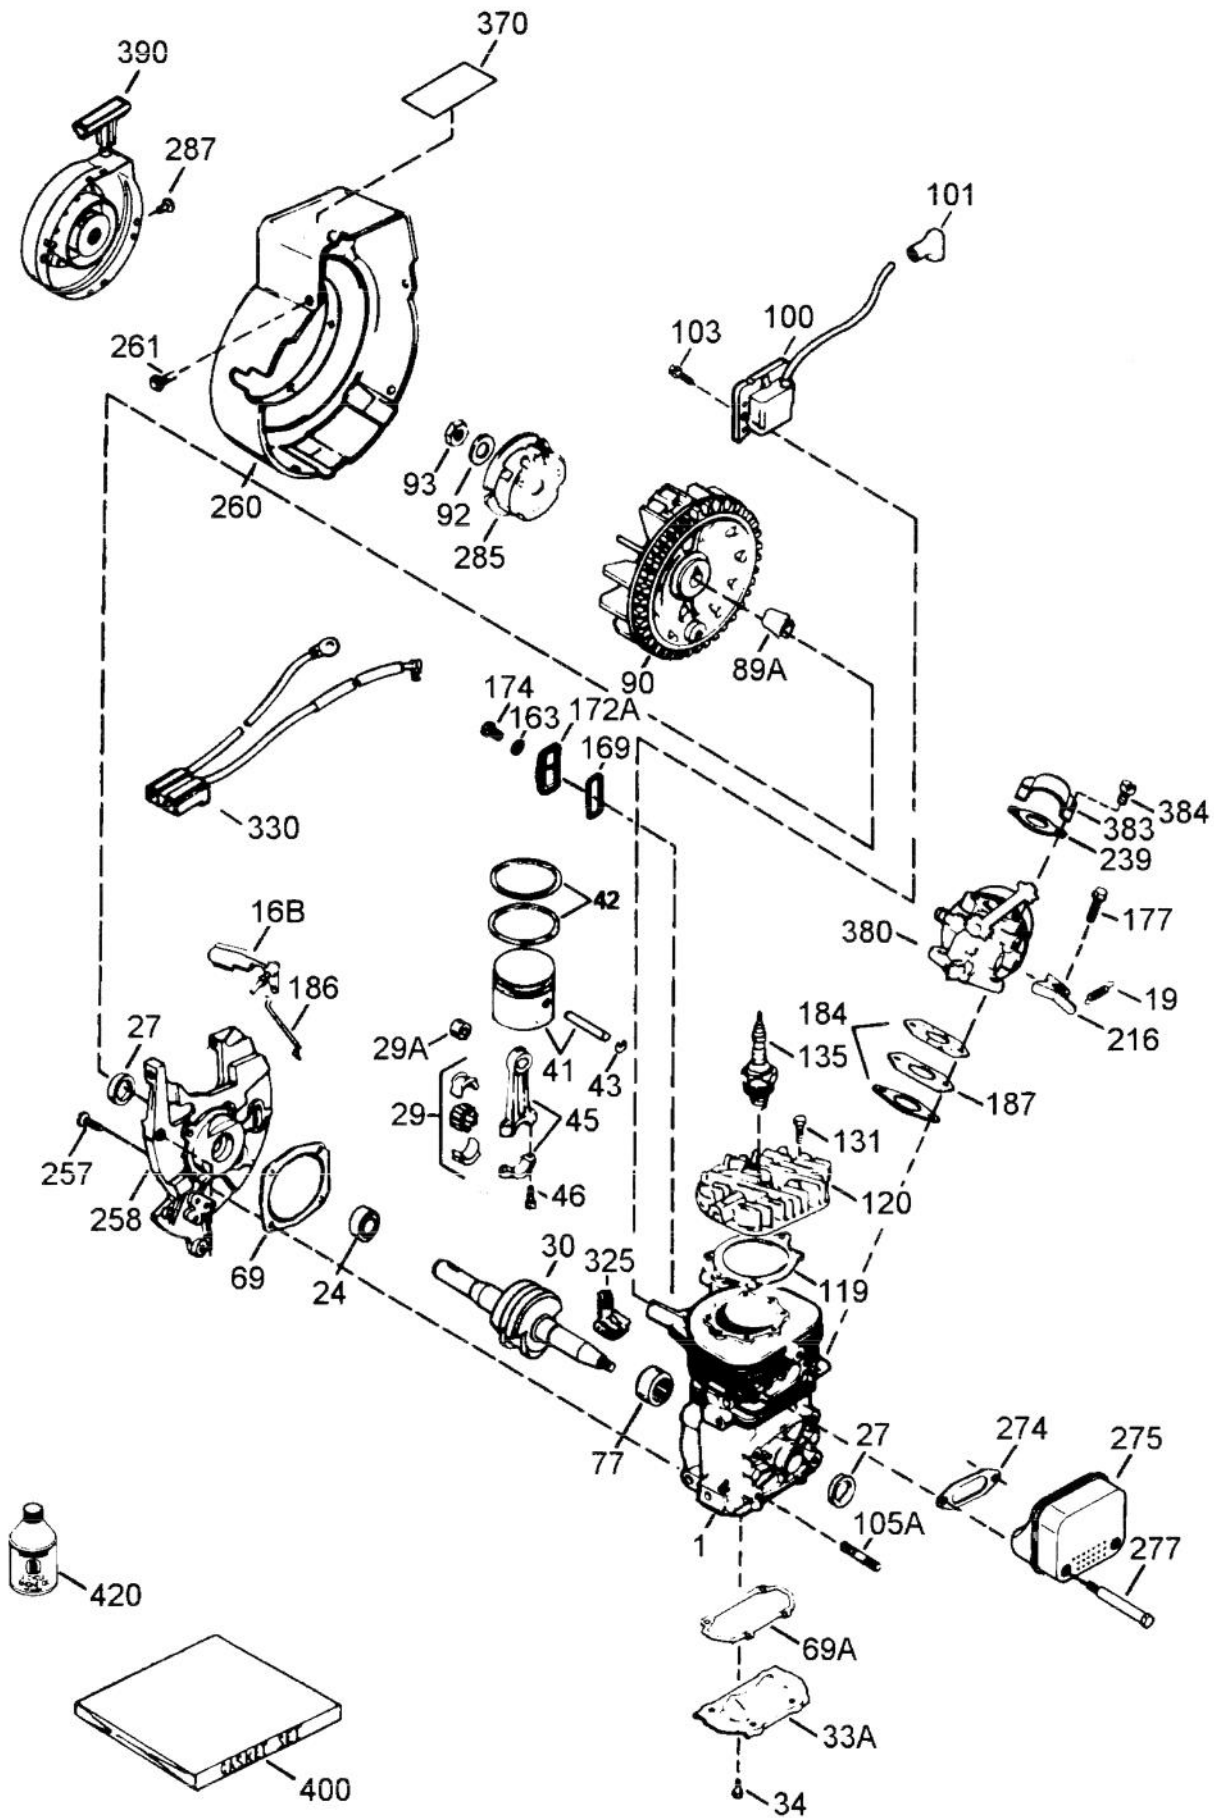

ENGINE TECUMSEH MODEL NO. HSK600-1681S

ENGINE TECUMSEH MODEL NO. HSK600-1681S

Ref. No.	Part No.	Description	No. Used
1		Cylinder (Order Short Block if Replacement is needed)	1
16B	490291A	Air Vane	1
19	570707	Extension Spring	1
24	530110	Ball Bearing	1
27	510319	Oil Seal	2
29	530150	Needle Bearing & Liner Set (37 Needles)	1
29A	530104A	Cartridge Bearing	1
30	290602	Crankshaft	1
33A	570644	Cover Plate	1
34	650579	Screw, Torx T-25	4
41	310283A	Piston & Pin Assembly	1
42	310190	Ring Set	2
43	310167	Piston Pin Retaining Ring	2
45	310235B	Connecting Rod Assembly (Incl. Ref. #29, 29A, & 46)	1
46	650633	Connecting Rod Bolt	4
*69	510292A	Cylinder Cover Gasket	1
*69A	510323A	Cover Plate Gasket	1
77	53-105	Cartridge Bearing	1
89	611032	Adapter Sleeve	1
90	611066	Flywheel	1
92	650815	Belleville Washer	1
93	650390	Flywheel Nutt	1
100	34443A	Solid State Ignition (Incl. Ref. #101)	1
101	610118	Spark Plug Cover	1
103	650814	Screw, Torx T-15	2
105A	650796	Stud	4
*119	510274A	Cylinder Head Gasket	1
120	250240B	Cylinder Head	1
131	650477	Screw, Torx T-30	5

Ref. No.	Part No.	Description	No. Used
135	611049	Resistor Spark Plug	1
163	650838	Washer	1
*169	510325A	Cover Plate Gasket	1
172A	570708	Compression Release Cover	1
174	650579	Screw, Torx T-25	1
177	650959	Screw	2
*184	510326A	Carburetor Gasket	2
186	490322	Governor Link	1
187	570428A	Spacer	1
216	570645	R.P.M. Adjusting Lever	1
239	35815	Air Cleaner Gasket	1
257	650911	Screw, Torx T-30	4
258	350422	Blower Housing Base (Incl. Ref. #27)	1
260	350437	Blower Housing	1
261	650737	Screw	4
*274	510346A	Exhaust Gasket	1
275	390330	Muffler (Incl. Ref. #274 & 277)	1
277	650869	Screw	2
285	590551	Starter Cup	1
287	650926	Screw	3
325	29443	Wire Clip	1
330	611153	Wire Harness	1
370	35977	Instruction Decal	1
380	632641	Carburetor (Incl. Ref. #184)	1
383	570434	Spit Cup	1
384	650229	Screw, Torx T-25	2
390	590652	Rewind Starter	1
400	510324	Gasket Set	1
420	730227A	2-Cycle Oil (8 oz.)	1

*Included in Gasket Set No. 510324.