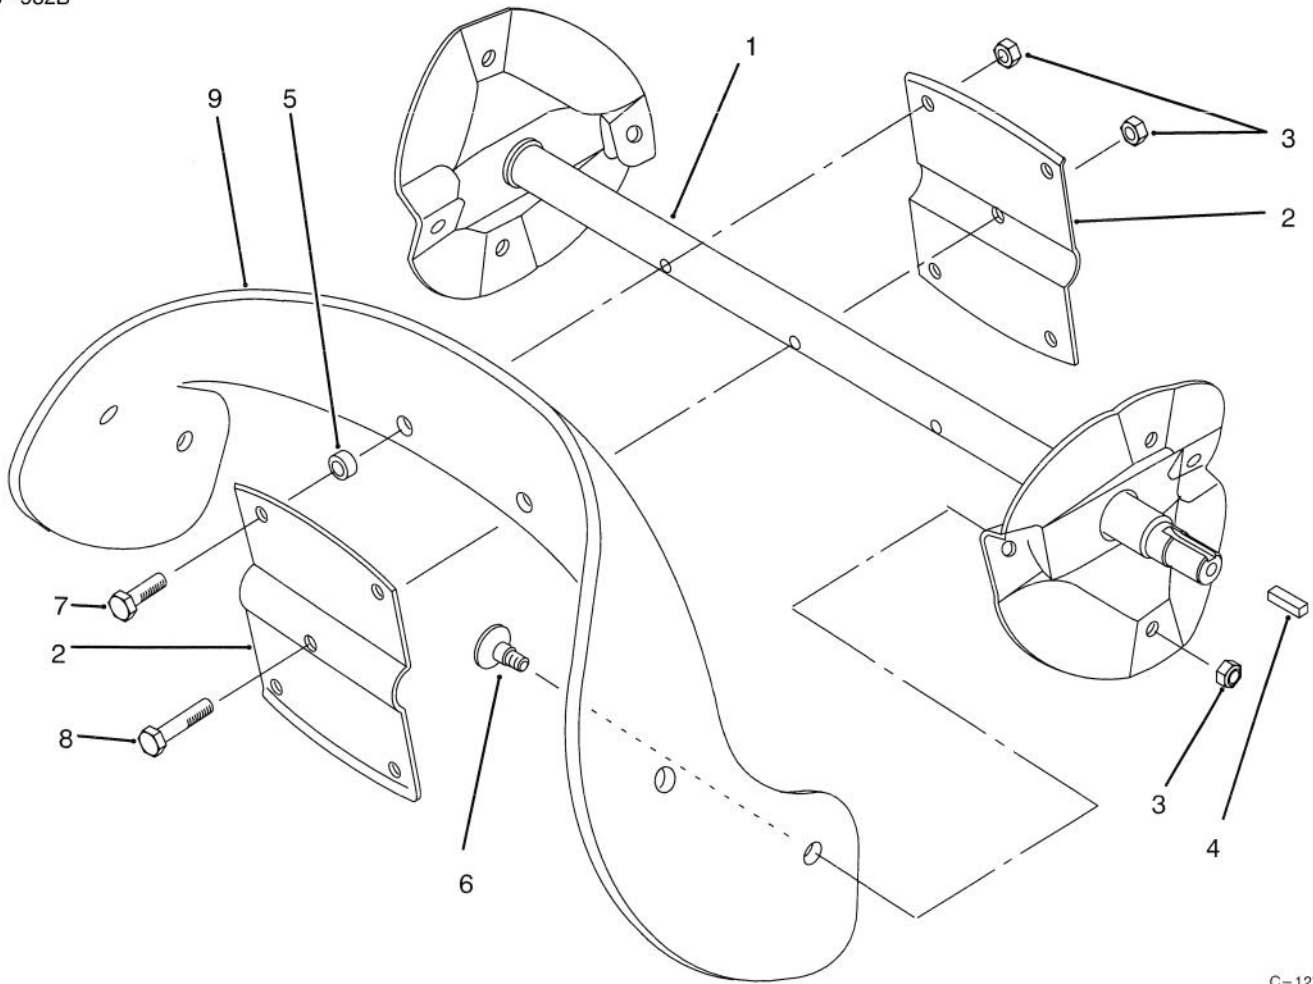

C-1273

ROTOR ASSEMBLY

Ref. No.	Part No.	Description	No. Used
1	55-9202	Rotor Shaft Assembly	1
2	66-6600	Plate - Rotor	2
3	3296-56	Nut - Lock	13
4	10-8040	Key - Square	1
5	55-9370	Spacer	4

Ref. No.	Part No.	Description	No. Used
6	84-1971	Screw - Countersunk	8
7	321-4	Screw - Hex. Hd.	4
8	321-8	Screw - Hex. Hd.	1
9	88-0781	Blade - Rotor	2