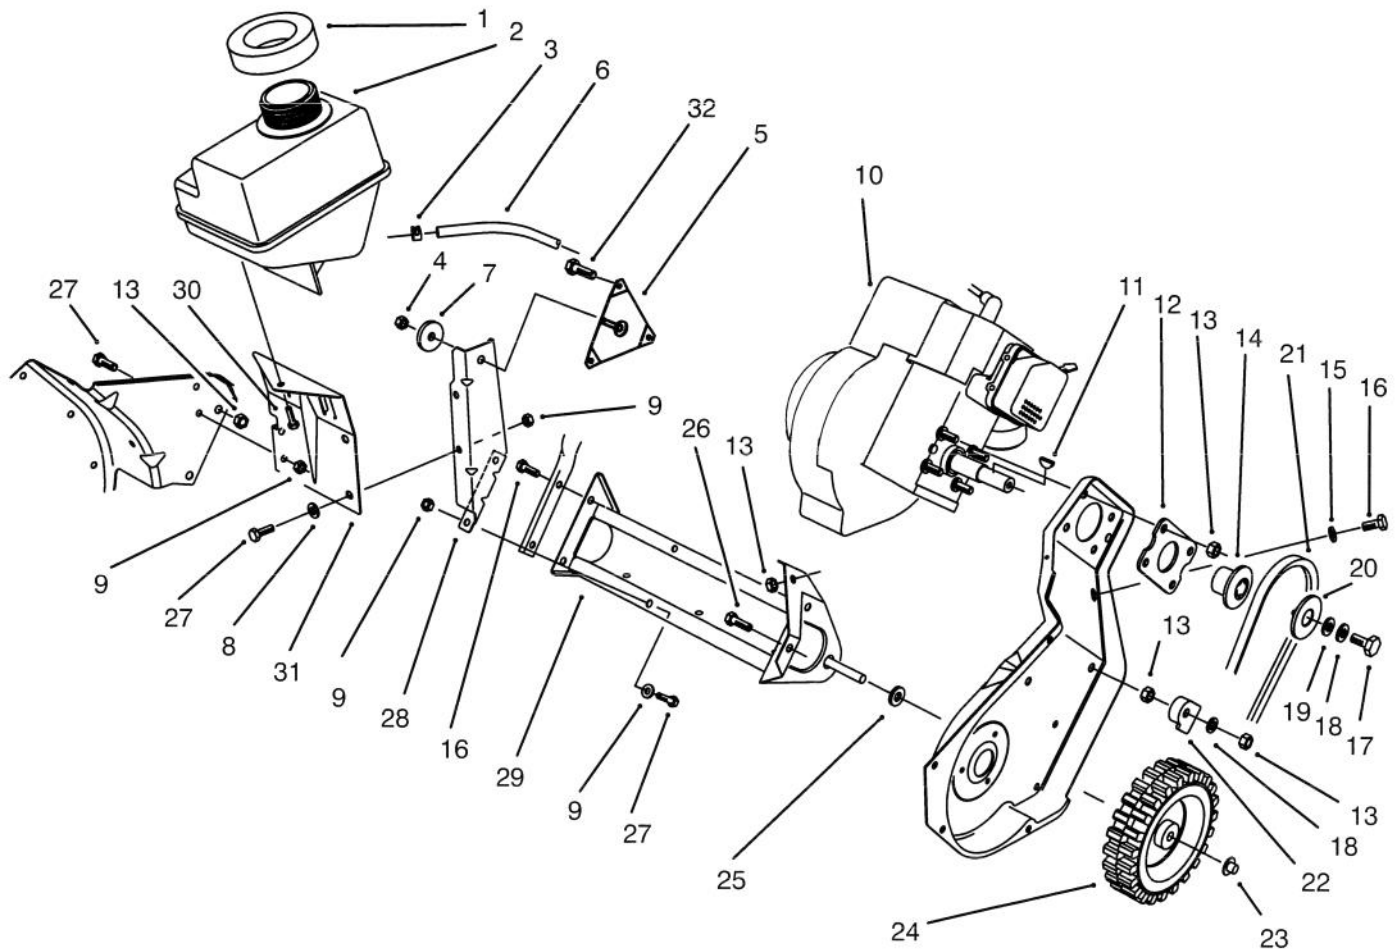

C-1742

ENGINE & FRAME ASSEMBLY MODEL 38191 (RECOIL)

Ref. No.	Part No.	Description	No. Used
1	55-9310	Seal - Fuel Tank	1
2	71-5020	Tank - Fuel	1
3	2412-86	Clamp - Hose	2
4	3296-16	Nut - Lock	1
5	92-6012	Bracket & Stud Assembly	1
6	49-2482	Hose - Fuel	1
7	71-5320	Washer - Engine Support	1
8	3256-22	Washer - Flat	4
9	3296-42	Nut - Lock	6
†10		Engine - Tecumseh No. HSK600-1681S	1
11	3257-3	Key - Woodruff	1
12	71-5290	Plate - Engine	1
13	3296-29	Nut - Lock	9
14	71-5050	Hub - Sheave	1
15	3256-23	Washer - Flat	1
16	322-3	Screw - Hex. Hd.	3

Ref. No.	Part No.	Description	No. Used
17	3235-6	Screw - Locking Hex. Hd.	1
18	3290-456	Washer - Belleville	1
19	3256-71	Washer - Flat	2
20	71-5060	Cap - Sheave	1
21	71-5381	Belt - Drive	1
22	84-5610	Guide - Cable	1
23	3290-320	Nut - Push	2
24	23-3250	Wheel	2
25	71-5440	Spacer - Wheel	2
26	322-5	Screw - Hex. Hd.	1
27	321-4	Screw - Hex. Hd.	6
28	71-5210	Support - Engine	1
29	71-5200	Frame Assembly	1
30	32144-53	Screw - Thread Forming	1
31	71-5220	Bracket - Fuel Tank	1
32	92-6019	Screw - Thr'd Form.	3

* Not Illustrated

† Obtain from your local Tecumseh dealer.