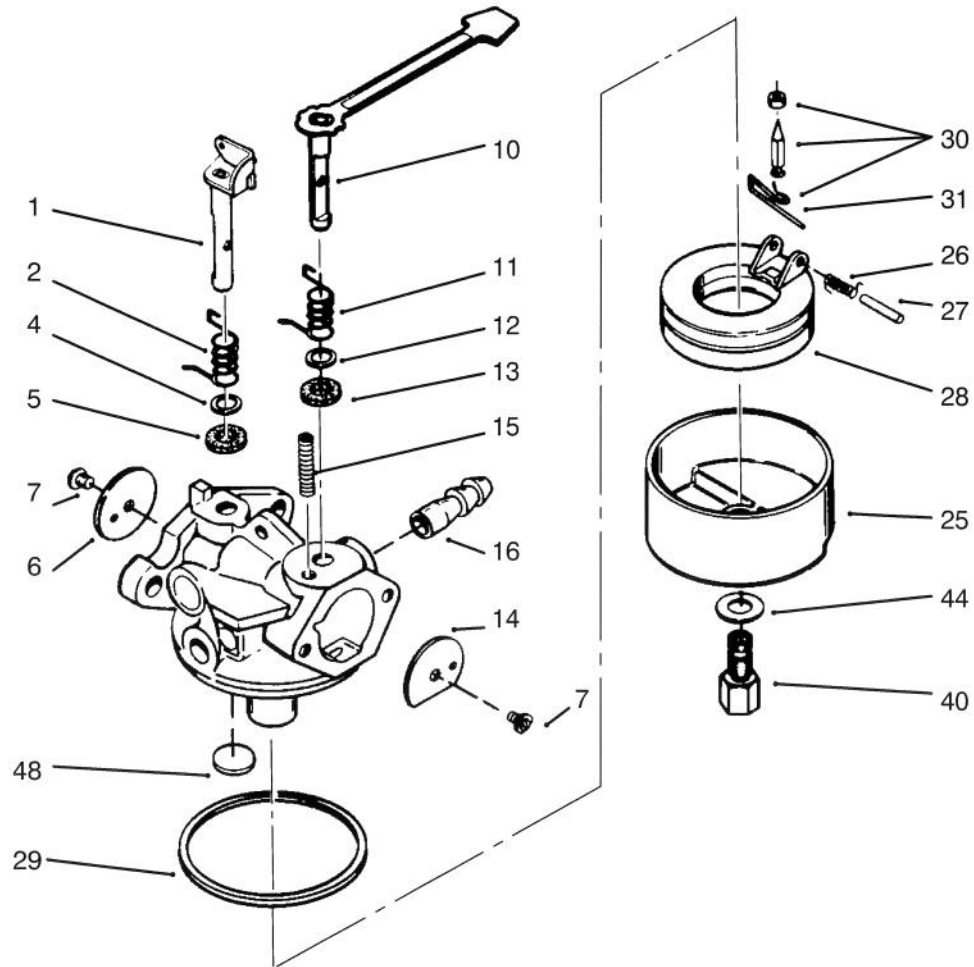

* Not Illustrated

† Obtain from your local Tecumseh dealer.

C-1752

HANDLE ASSEMBLY

Ref. No.	Part No.	Description	No. Used	Ref. No.	Part No.	Description	No. Used
1	71-5090	Handle - Upper	1	13	71-5040	Shroud - Lower (Model 38196)	1
2	71-5120	Bail Assembly	1	*	71-5041	Shroud - Lower (Model 38191)	1
3	94-2577	Decal - Rotor Drive	1	14	322-3	Screw - Hex. Hd.	2
4	71-5530	Cover - Spring	1	15	3296-29	Nut - Lock	2
5	71-5480	Spring - Extension	1	16	3290-225	Nut - Speed	4
6	71-5330	Adjuster - Cable	1	17	71-5370	Handle - Lower	1
7	55-9322	Cable - Clutch	1	18	94-2581	Decal - Warning (Model No. 38196)	1
8	55-9370	Spacer	1	19	71-5600	Bracket - Shroud	1
9	3299-1	Bolt - Eye	1				
10	32105-11	Screw - Hex. Hd.	3				
11	3290-486	Nut - Push	5				
12	32144-53	Screw - Thread Forming	3				

*Not Illustrated

C-1756

STARTER MOTOR ASSEMBLY (MODEL 38196-ELECTRIC)

Ref. No.	Part No.	Description	No. Used
1	61-4680	Ring - Lock	1
2	61-4670	Stop - Pinion	1
3	61-4690	Spring - Anti Drift	1
4	84-5240	Pinion Assembly	1
5	70-7810	Housing - Upper Starter	1
6	61-4820	Switch - Starter	1
7	61-4810	Boot - Switch	1
8	80-3740	Cap - Switch Housing	1
9	36-8370	Plug - Power	1
10	80-3730	Base - Switch Housing	1
11	3296-2	Nut - Lock	2

Ref. No.	Part No.	Description	No. Used
12	70-7820	Housing - Lower Starter	1
13	70-7802	Motor	1
14	70-7900	Bushing - Upper	1
15	70-7850	Cover - Gear	1
16	92-6003	Gear & Shaft Assembly	1
17	32144-101	Screw - Machine	2
18	70-7890	Cap - Pinion	1
19	250-7	Cable Tie	1
*	77-0402	Starter Motor Assembly (Incl. Ref. #1-5,11-18 & 20)	1
*	28-9170	Cord - 7 Ft.	1

Ref. No.	Part No.	Description	No. Used
25	631700	Float Bowl	1
26	632386	Float Dampening Spring	1
27	631024	Float shaft	1
28	632019	Float	1
29	631028	Float Bowl "O" Ring	1
30	631021	Inlet Needle, Seat & Clip (Incl. Ref. #31)	1
31	631022	Spring Clip	1
40	632385	High Speed Bowl Nut	1
44	631334	Bowl Nut Washer	1
48	631027	Welch Plug	1