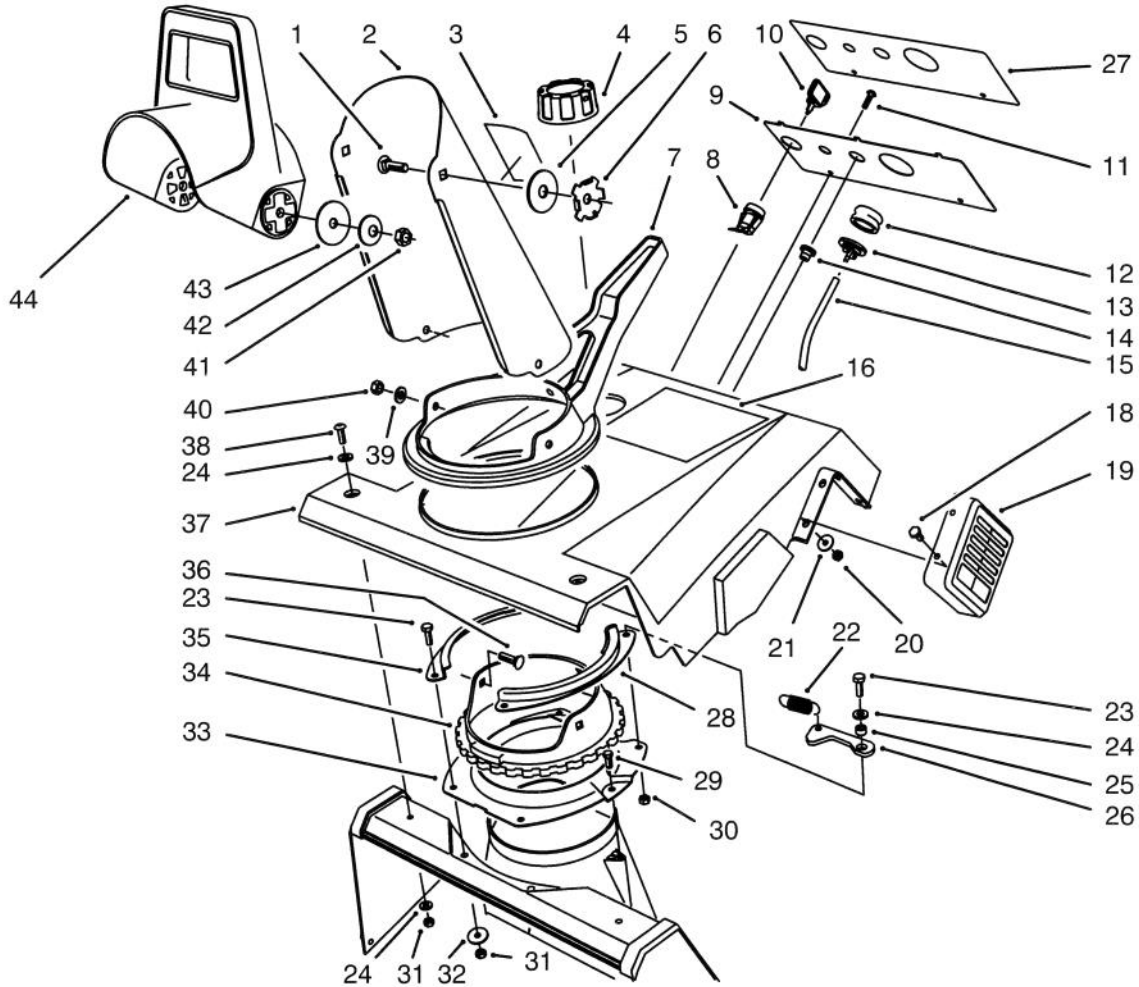

MODEL NO. 38191-590001 Thru
6900001 & UP
MODEL NO. 38196-590001 Thru
6900001 & UP

**PARTS
CATALOG**

CCR1000™ SNOWTHROWER

C-1740

UPPER SHROUD ASSEMBLY

Ref. No.	Part No.	Description	No. Used
1	3230-22	Bolt - Carriage	2
2	94-2791	Discharge Chute Assembly (Incl. Ref. #3)	1
3	94-2901	Decal - Danger	1
4	55-3573	Gas Cap Assembly	1
5	20-4320	Washer - Rubber	2
6	55-8950	Plate - Friction	2
7	71-4940	Handle - Chute	1
8	40-5940	Switch - On-Off	1
9	71-5240	Panel - Control (Model 38191)	1
9	71-5241	Panel - Control (Model 38196)	1
10	63-8360	Key - Ignition	1

Ref. No.	Part No.	Description	No. Used
11	32144-53	Screw - Slotted Flange Hd.	2
12	66-7460	Bulb - Primer	1
13	44-2750	Body - Primer	1
14	23-7470	Guide - Rope	1
15	44-3173	Hose - Primer	1
16	77-5210	Decal - CCR1000 E (Model 38196)	1
*	71-5490	Decal - Shroud (Model 38191)	1
18	3290-359	Screw - Hex. Hd.	4
19	71-5340	Guard - Muffler	1
20	3296-2	Nut - Lock	4
21	3256-61	Washer - Flat	4
22	80-4600	Spring - Extension	1

*Not Illustrated

C-1740

UPPER SHROUD ASSEMBLY (Continued)

Ref. No.	Part No.	Description	No. Used
23	321-4	Screw - Hex. Hd.	4
24	3256-22	Washer - Flat	5
25	55-9370	Spacer - Detent Arm	1
26	80-4610	Arm - Detent	1
27	94-2567	Decal - Control Panel (Model No. 38191)	1
*	94-2566	Decal - Control Panel (Model 38196)	1
28	71-4980	Retainer - Chute Ring L.H.	1
29	46-8092	Screw - Hex. Flange Hd.	2
30	3296-56	Nut - Lock	1
31	3296-42	Nut - Lock	4
32	3256-22	Washer - Flat	2
33	55-8921	Support - Chute Ring	1