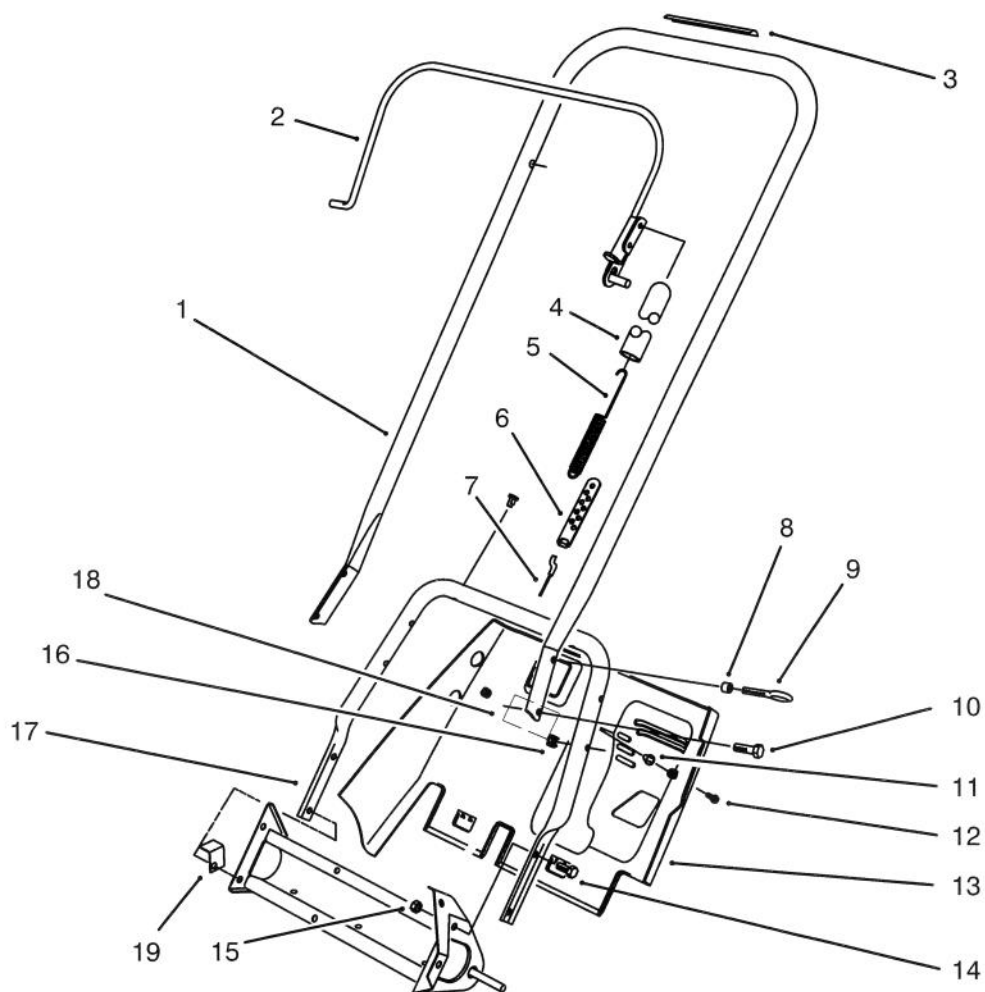

C-1752

HANDLE ASSEMBLY

Ref. No.	Part No.	Description	No. Used	Ref. No.	Part No.	Description	No. Used
1	71-5090	Handle - Upper	1	13	71-5040	Shroud - Lower (Model 38196)	1
2	71-5120	Bail Assembly	1	*	71-5041	Shroud - Lower (Model 38191)	1
3	94-2577	Decal - Rotor Drive	1	14	322-3	Screw - Hex. Hd.	2
4	71-5530	Cover - Spring	1	15	3296-29	Nut - Lock	2
5	71-5480	Spring - Extension	1	16	3290-225	Nut - Speed	4
6	71-5330	Adjuster - Cable	1	17	71-5370	Handle - Lower	1
7	55-9322	Cable - Clutch	1	18	94-2581	Decal - Warning (Model No. 38196)	1
8	55-9370	Spacer	1	19	71-5600	Bracket - Shroud	1
9	3299-1	Bolt - Eye	1				
10	32105-11	Screw - Hex. Hd.	3				
11	3290-486	Nut - Push	5				
12	32144-53	Screw - Thread Forming	3				

*Not Illustrated