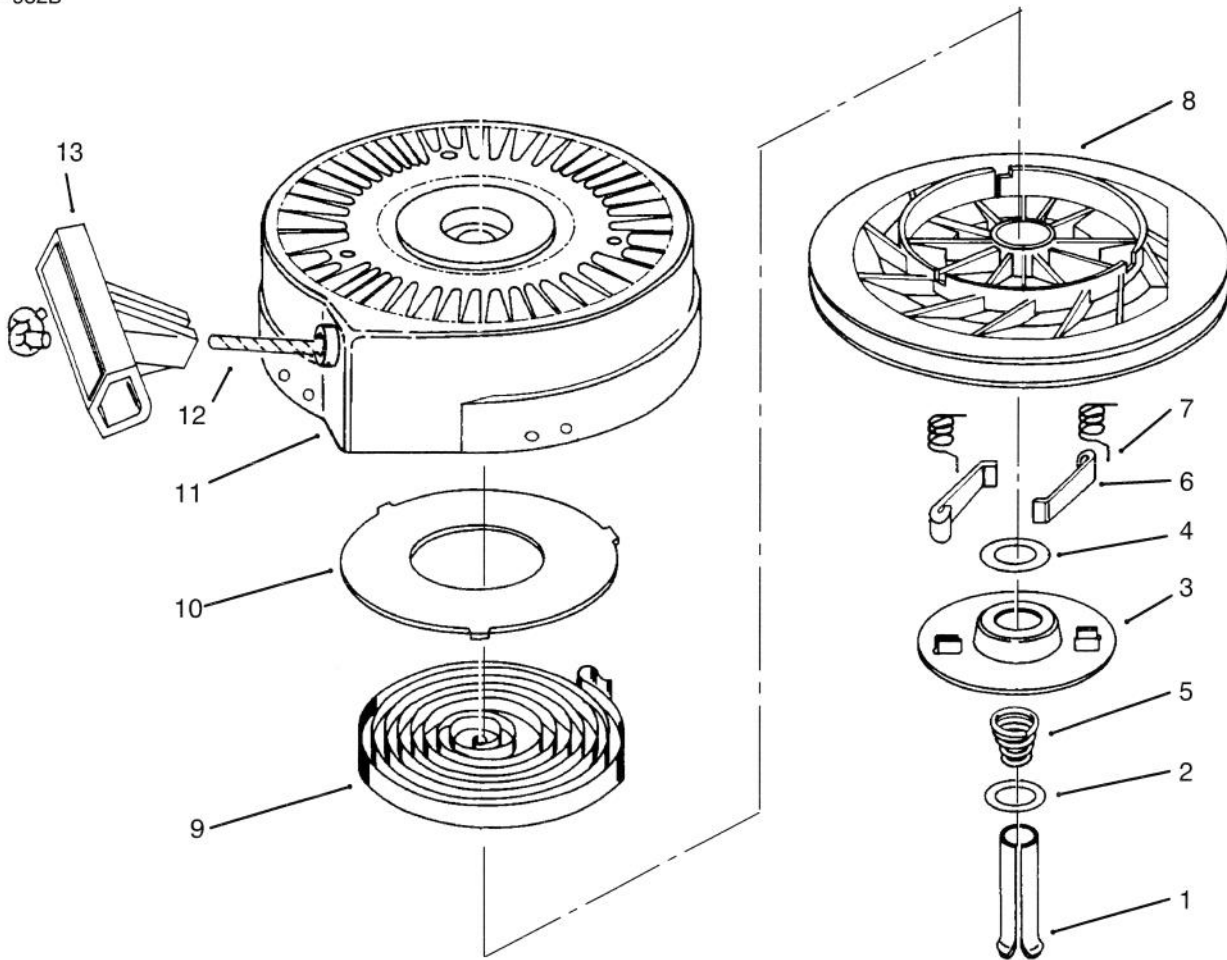

c-1750

RECOIL STARTER NO. 590652

Ref. No.	Part No.	Description	No. Used
1	590599A	Spring Pin (Incl. Ref. #4)	1
2	590600	Washer	1
3	590615	Retainer	1
4	590601	Washer	1
5	590598	Brake Spring	1
6	590616	Starter Dog	2
7	590617	Dog Spring	2

Ref. No.	Part No.	Description	No. Used
8	590645A	Pulley Assembly (Incl. Ref. #9 & 10)	1
9	590619	Rewind Spring	1
10	590620	Spring Cover	1
11	590643	Starter Housing Assembly	1
12	590535	Starter Rope	1
13	590452	Starter Handle	1