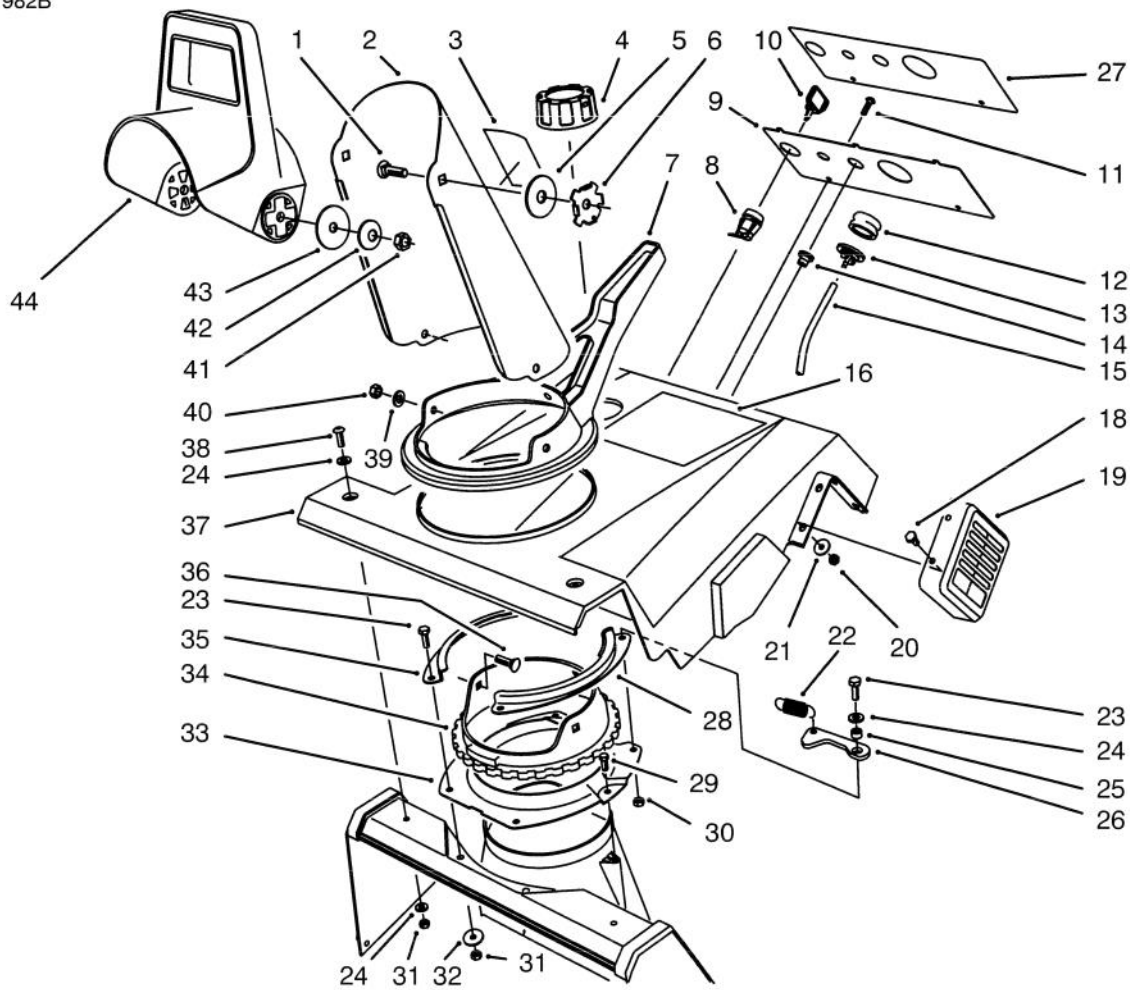

MODEL NO. 38191-590001 Thru
6900001 & UP
MODEL NO. 38196-590001 Thru
6900001 & UP

**PARTS
CATALOG**

CCR1000™ SNOWTHROWER

C-1740

UPPER SHROUD ASSEMBLY

Ref. No.	Part No.	Description	No. Used
1	3230-22	Bolt - Carriage	2
2	94-2791	Discharge Chute Assembly (Incl. Ref. #3)	1
3	94-2901	Decal - Danger	1
4	55-3573	Gas Cap Assembly	1
5	20-4320	Washer - Rubber	2
6	55-8950	Plate - Friction	2
7	71-4940	Handle - Chute	1
8	40-5940	Switch - On-Off	1
9	71-5240	Panel - Control (Model 38191)	1
9	71-5241	Panel - Control (Model 38196)	1
10	63-8360	Key - Ignition	1

Ref. No.	Part No.	Description	No. Used
11	32144-53	Screw - Slotted Flange Hd.	2
12	66-7460	Bulb - Primer	1
13	44-2750	Body - Primer	1
14	23-7470	Guide - Rope	1
15	44-3173	Hose - Primer	1
16	77-5210	Decal - CCR1000 E (Model 38196)	1
*	71-5490	Decal - Shroud (Model 38191)	1
18	3290-359	Screw - Hex. Hd.	4
19	71-5340	Guard - Muffler	1
20	3296-2	Nut - Lock	4
21	3256-61	Washer - Flat	4
22	80-4600	Spring - Extension	1

*Not Illustrated

C-1740

UPPER SHROUD ASSEMBLY (Continued)

Ref. No.	Part No.	Description	No. Used
23	321-4	Screw - Hex. Hd.	4
24	3256-22	Washer - Flat	5
25	55-9370	Spacer - Detent Arm	1
26	80-4610	Arm - Detent	1
27	94-2567	Decal - Control Panel (Model No. 38191)	1
*	94-2566	Decal - Control Panel (Model 38196)	1
28	71-4980	Retainer - Chute Ring L.H.	1
29	46-8092	Screw - Hex. Flange Hd.	2
30	3296-56	Nut - Lock	1
31	3296-42	Nut - Lock	4
32	3256-22	Washer - Flat	2
33	55-8921	Support - Chute Ring	1