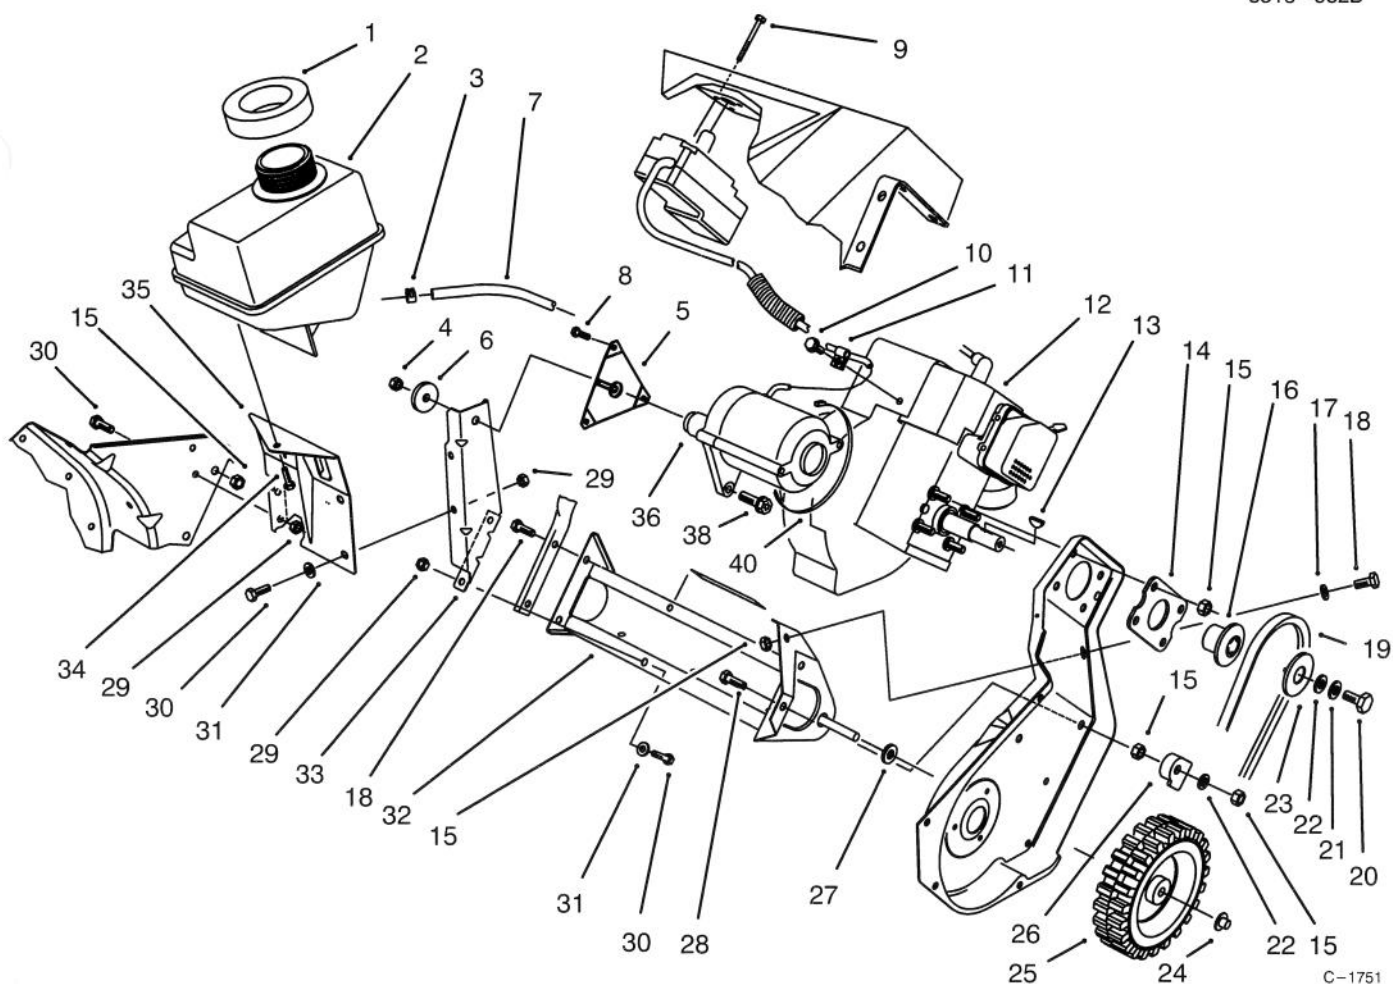

ENGINE & FRAME ASSEMBLY MODEL 38196 (ELECTRIC)

Ref. No.	Part No.	Description	No. Used	Ref. No.	Part No.	Description	No. Used
1	55-9310	Seal - Fuel Tank	1	20	3235-6	Screw - Locking Hex. Hd.	1
2	71-5020	Tank - Fuel	1	21	3290-456	Washer - Belleville	1
3	2412-98	Clamp - Hose	2	22	3256-71	Washer - Flat	2
4	3296-16	Nut - Lock	1	23	71-5060	Cap - Sheave	1
5	92-6012	Bracket & Stud Assembly	1	24	3290-320	Nut - Push	2
6	71-5320	Washer - Engine Support	1	25	23-3250	Wheel	2
7	49-2482	Hose - Fuel	1	26	84-5610	Guide - Cable	1
8	92-6019	Screw - Thread Forming	3	27	71-5440	Spacer - Wheel	2
9	32144-27	Screw - Thread Forming	3	28	322-5	Screw - Hex. Hd.	1
10	32144-10	Screw - Thread Forming	1	29	3296-42	Nut - Lock	6
11	2412-91	Clamp - Cable	1	30	321-4	Screw - Hex. Hd.	6
†12		Engine - Tecumseh No. HSK600-1681S	1	31	3256-22	Washer - Flat	4
13	3257-3	Key - Woodruff	1	32	71-5200	Frame Assembly	1
14	71-5290	Plate - Engine	1	33	71-5210	Support - Engine	1
15	3296-29	Nut - Lock	9	34	32144-53	Screw - Thread Forming	1
16	71-5050	Hub - Sheave	1	35	71-5220	Bracket - Fuel Tank	1
17	3256-23	Washer - Flat	1	*36	77-0402	Starter Motor Assembly	1
18	322-3	Screw - Hex. Hd.	3	38	80-0700	Screw - Hex Torx	2
19	71-5381	Belt - Drive	1	40	250-7	Strap - Starter Tie Down	1

* Not Illustrated

† Obtain from your local Tecumseh dealer.