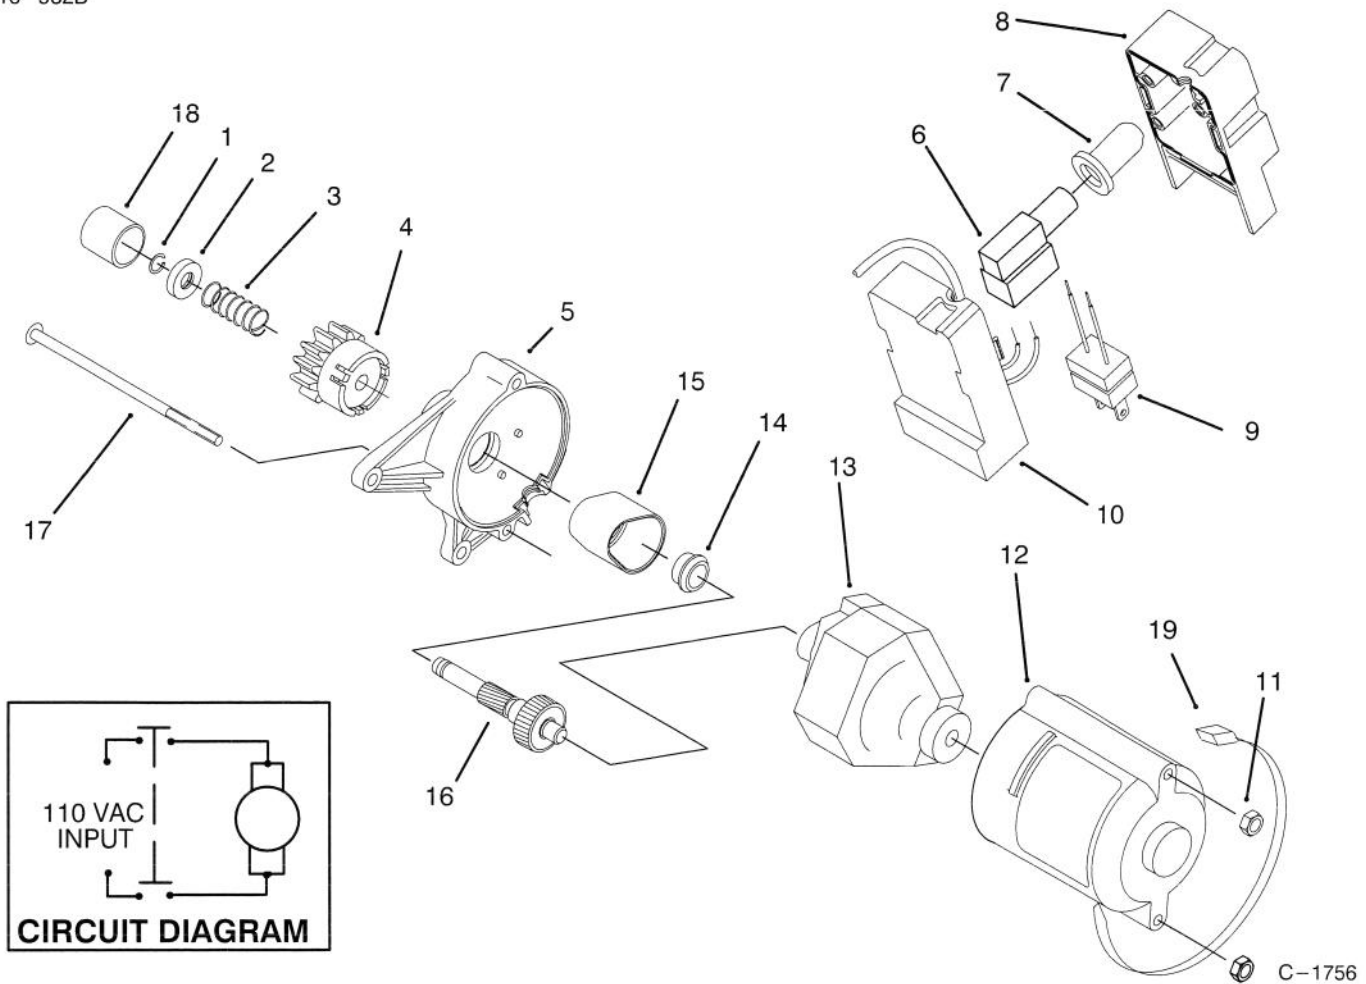

C-1756

STARTER MOTOR ASSEMBLY (MODEL 38196-ELECTRIC)

Ref. No.	Part No.	Description	No. Used
1	61-4680	Ring - Lock	1
2	61-4670	Stop - Pinion	1
3	61-4690	Spring - Anti Drift	1
4	84-5240	Pinion Assembly	1
5	70-7810	Housing - Upper Starter	1
6	61-4820	Switch - Starter	1
7	61-4810	Boot - Switch	1
8	80-3740	Cap - Switch Housing	1
9	36-8370	Plug - Power	1
10	80-3730	Base - Switch Housing	1
11	3296-2	Nut - Lock	2

Ref. No.	Part No.	Description	No. Used
12	70-7820	Housing - Lower Starter	1
13	70-7802	Motor	1
14	70-7900	Bushing - Upper	1
15	70-7850	Cover - Gear	1
16	92-6003	Gear & Shaft Assembly	1
17	32144-101	Screw - Machine	2
18	70-7890	Cap - Pinion	1
19	250-7	Cable Tie	1
*	77-0402	Starter Motor Assembly (Incl. Ref. #1-5,11-18 & 20)	1
*	28-9170	Cord - 7 Ft.	1