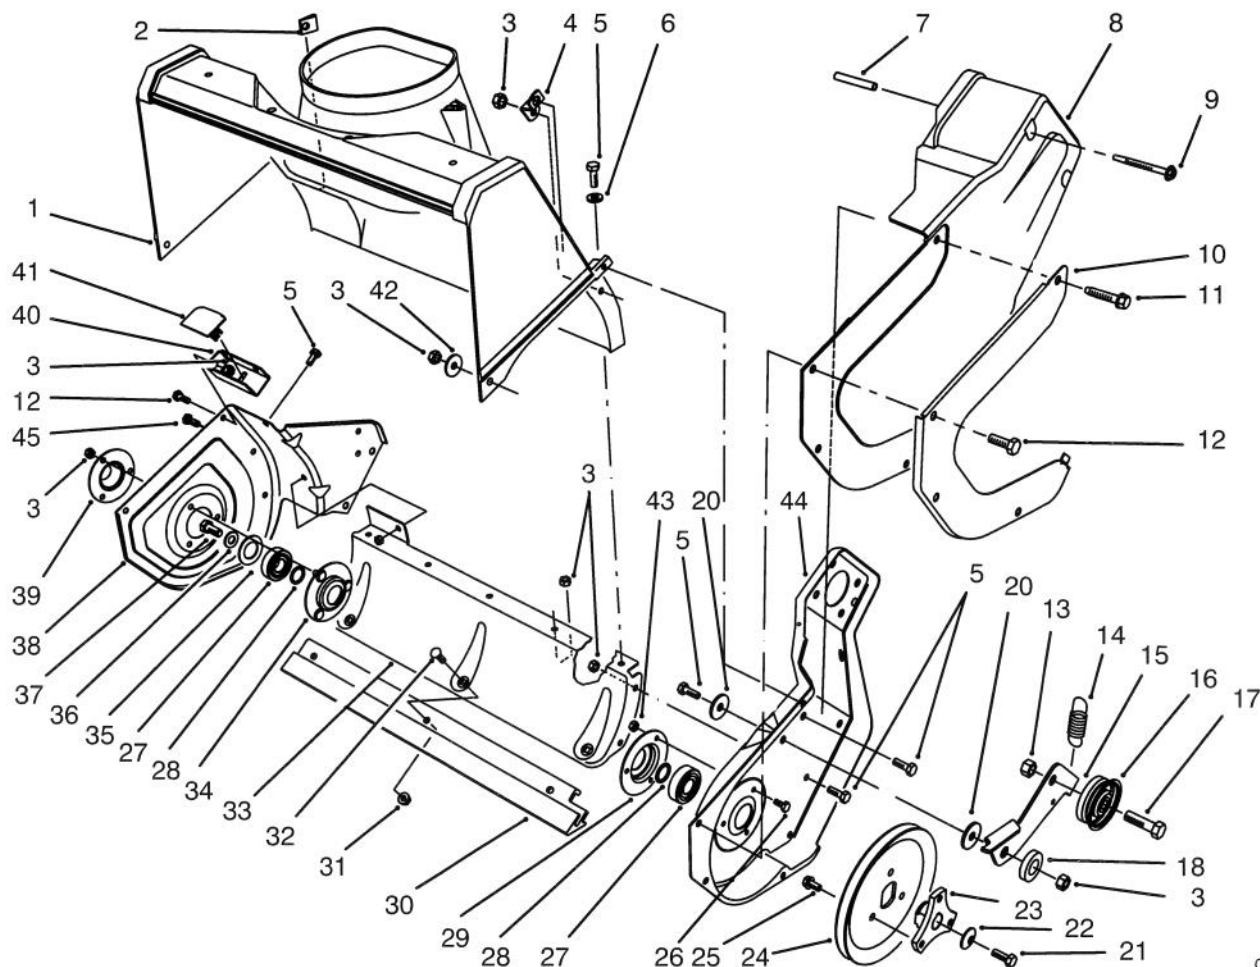

C-1741

ROTOR HOUSING ASSEMBLY

Ref. No.	Part No.	Description	No. Used	Ref. No.	Part No.	Description	No. Used
1	55-8700	Housing - Rotor	1	24	71-5410	Pulley - Rotor	1
2	32115-14	Nut - U	1	25	12-3270	Screw - Hex. Flange Hd.	3
3	3296-42	Nut - Lock	21	26	32105-8	Screw - Hex. Hd.	3
4	55-9430	Bracket - Z	1	27	38-7820	Bearing - Ball	2
5	321-4	Screw - Hex. Hd.	11	28	52-7280	Washer - Thrust	2
6	3256-22	Washer - Flat	5	29	38-8620	Flange - Bearing	1
7	57-3830	Tube	2	30	71-5390	Scraper	1
8	71-5030	Cover - Drive	1	31	32128-10	Nut - Flange Lock	3
9	71-5350	Screw - Thread Forming	2	32	3229-11	Bolt - Carriage	3
10	71-5150	Guard - Drive Cover	1	33	71-4930	Housing - Lower	1
11	36-3860	Screw - Special	1	34	52-9110	Flange - Bearing	1
12	32105-15	Screw - Hex. Flange Hd.	7	35	52-7270	Washer - Rubber	1
13	3296-39	Nut - Lock	1	36	3256-24	Washer - Flat	1
14	71-5470	Spring - Brake	1	37	3234-25	Screw - Hex. Hd.	1
15	71-5160	Arm - Brake	1	38	71-4920	Sideplate - R.H.	1
16	71-5260	Pulley - Idler	1	39	52-7290	Retainer - Bearing	1
17	323-44	Screw - Hex. Hd.	1	40	71-5310	Bracket - Support	1
18	80-4620	Washer - Spacer	1	41	71-5270	Cover - Bracket	1
20	3256-55	Washer - Pivot	2	42	3256-67	Washer - Flat	2
21	321-30	Screw - Hex. Hd.	1	43	3296-2	Nut - Lock	3
22	3290-456	Washer - Belleville	1	44	71-4911	Sideplate - L.H.	1
23	71-5070	Hub - Pulley	1	45	321-39	Screw - Hex Washer Hd.	1