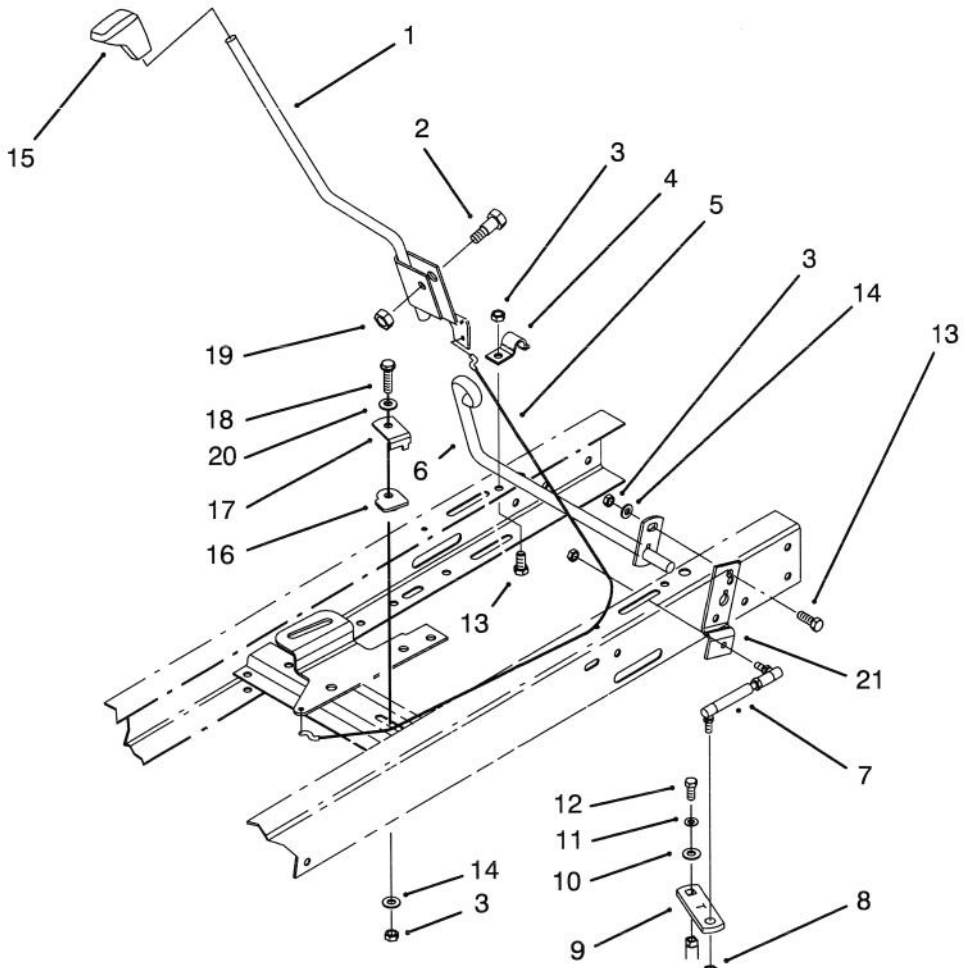

C-1317

SHIFT ASSEMBLY

Ref. No.	Part No.	Description	No. Used
1	88-5300	Lever - Shift	1
2	5-4015	Bolt - Shoulder	1
3	3296-29	Nut - Lock	4
4	88-4810	Clamp - Shift Pivot	2
5	55-9321	Cable - Shotgo	1
6	92-5796	Pivot - Shift	1
7	88-5530	Rod - Shift Tie	1
8	3296-3	Nut - Lock	2
9	88-5340	Lever - Trans. Shift	1
10	7-5461	Washer - Hardened	1
11	3253-3	Washer - Lock	1

Ref. No.	Part No.	Description	No. Used
12	329-23	Screw - Hex Hd. Cap	1
13	322-3	Screw - Hex Hd. Cap	3
14	3256-23	Washer - Flat	2
15	62-1292	Knob - Shift	1
16	84-5610	Guide - Cable	2
17	88-5930	Keeper - Cable	1
18	3230-3	Bolt - Carriage	1
19	3296-39	Nut - Lock	1
20	3256-25	Washer - Flat	1
21	92-5794	Lever - Shift Pivot	1