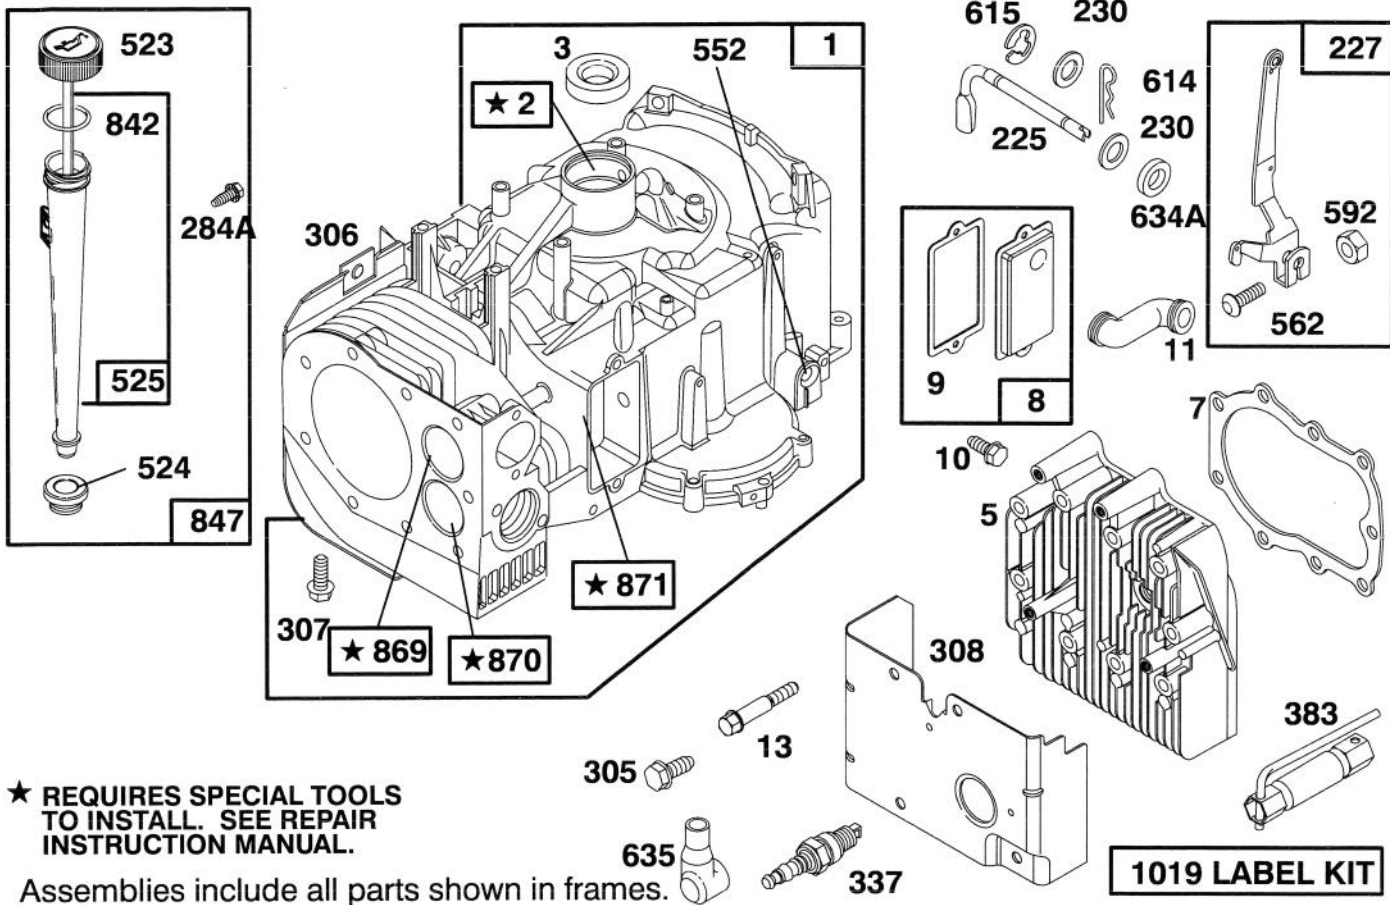

★ REQUIRES SPECIAL TOOLS TO INSTALL. SEE REPAIR INSTRUCTION MANUAL.

Assemblies include all parts shown in frames.

ENGINE BRIGGS & STRATTON MODEL 286707-0453-01

Ref. No.	Part No.	Description	No. Used
★12	271916	Gasket-Crkcse. (1/64" Thick)	1
★	271997	Gasket-Crkcse. (.005" Thick)	1
★	271996	Gasket-Crkcse. (.009" Thick)	1
15	94239	Plug-Oil Drain	1
16	495162	Crankshaft	1
	94196	Key-Timing Gear	1
18	494238	Base-Engine	1
★20	291675	Seal-Oil	1
22	94624	Screw-Base Mtg. Sem	1
24	222698	Key-Flywheel	1
25	394661	Piston Assy. (Std.)	1
	394662	Piston Assy. (.010" O.S.)	1
	394663	Piston Assy. (.020" O.S.)	1
	394664	Piston Assy. (.030" O.S.)	1
26	391780	Ring Set-Piston (Std.)	1
	391781	Ring Set-Piston (.010" O.S.)	1
	391782	Ring Set-Piston (.020" O.S.)	1
	391783	Ring Set-Piston (.030" O.S.)	1

Ref. No.	Part No.	Description	No. Used
27	260924	Lock-Piston Pin	1
28	299691	Pin Assy.-Piston (Std.)	1
	391286	Pin Assy.-Piston (.005" O.S.)	1
29	490348	Rod Assembly-Connecting	1
	490469	Rod-Connecting (020" U.S. Crankpin Bore)	1
32	94671	Screw-Connecting Rod	1
33	262246	Valve-Exhaust	1
34	262247	Valve-Intake	1
35	65906	Spring-Intake Valve	1
36	26828	Spring-Exhaust Valve	1
40	221596	Retainer-Intake Valve	1
41	292260	Rotocoil-Exhaust Valve	1
42	93630	Retainer-Ex. Valve Rotocoil	1
45	262248	Tappet-Valve	1
46	212897	Gear-Cam	1
219	490815	Oil Slinger, Gov. Gear Assy.	1
741	262932	Gear-Timing	1
757	212359	Link-Counterweight	1
758	399891	Counterweight Assy.	1
759	298909	Pin-Counterweight	1
761	93875	Screw-Counterweight	1

★ Included in Gasket Set-Part No. 494241.