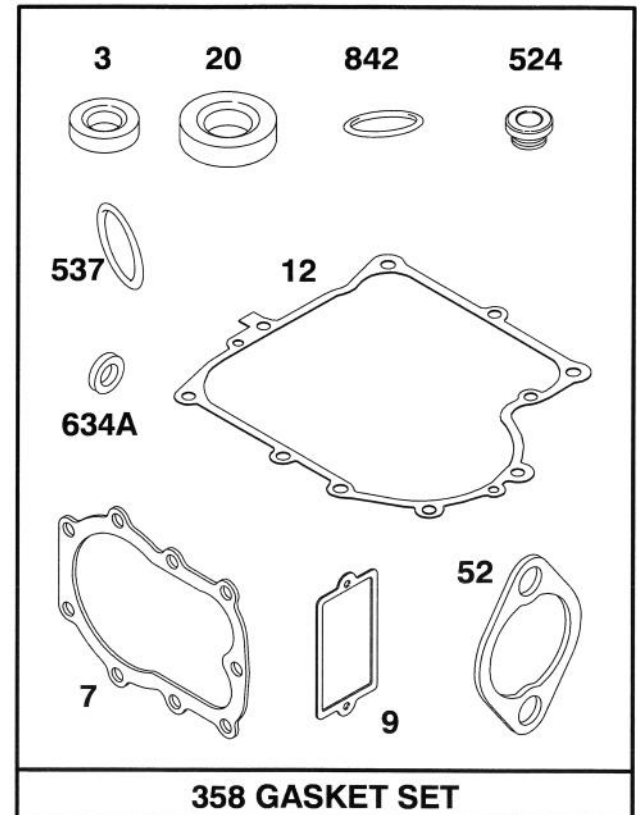

Assemblies include all parts shown in frames.

ENGINE BRIGGS & STRATTON MODEL 286707-0453-01

Ref. No.	Part No.	Description	No. Used
★3	391086	Seal—Oil	1
★7	271866	Gasket—Cylinder Head	1
★9	27803	Gasket—Valve Cover	1
★12	271916	Gasket—Crankcase Cover (1/64" Thick)	1
★	271997	Gasket—Crankcase Cover (.005" Thick)	1
★	271996	Gasket—Crankcase Cover (.009" Thick)	1
★20	291675	Seal—Oil	1
◆●51	272465	Gasket—Carburetor (Carb. to Elbow)	1
★52	272554	Gasket—Carburetor (Elbow to Cylinder)	1
●95	94098	Screw—Throttle	1
●104	231789	Pin—Float Hinge	1
●105	231855	Valve Assy.—Inlet Needle	1
●106	231854	Inlet Valve Seat	1

Ref. No.	Part No.	Description	No. Used
121	495799	Carburetor Kit	1
●127		Plug—Welch (Sold in Kit Only).	1
◆●137	281165	Gasket—Float Bowl	1
◆●138	281164	Washer—Float Bowl Screw	1
●142	494537	Nozzle—Carburetor	1
●147	231794	Pilot—Jet	1
358	494241	Gasket Set	1
★524	68838	Seal—Filler Tube	1
★537	281106	O-Ring—Air Cleaner	1
●634	281168	Seal—Choke Shaft	1
★634A	491323	Seal—Governor	1
●634B	394970	Washer—Throttle Shaft	1
★842	270920	Seal—Oil Filler Cap	1
977	494358	Carburetor Gasket Set	1
●987	281166	Seal—Throttle Shaft	1

★ Included in Gasket Set—Part No. 494241.

● Included in Carburetor Kit—Part No. 495799.

◆ Included in Carburetor Gasket Set—Part No. 494385.