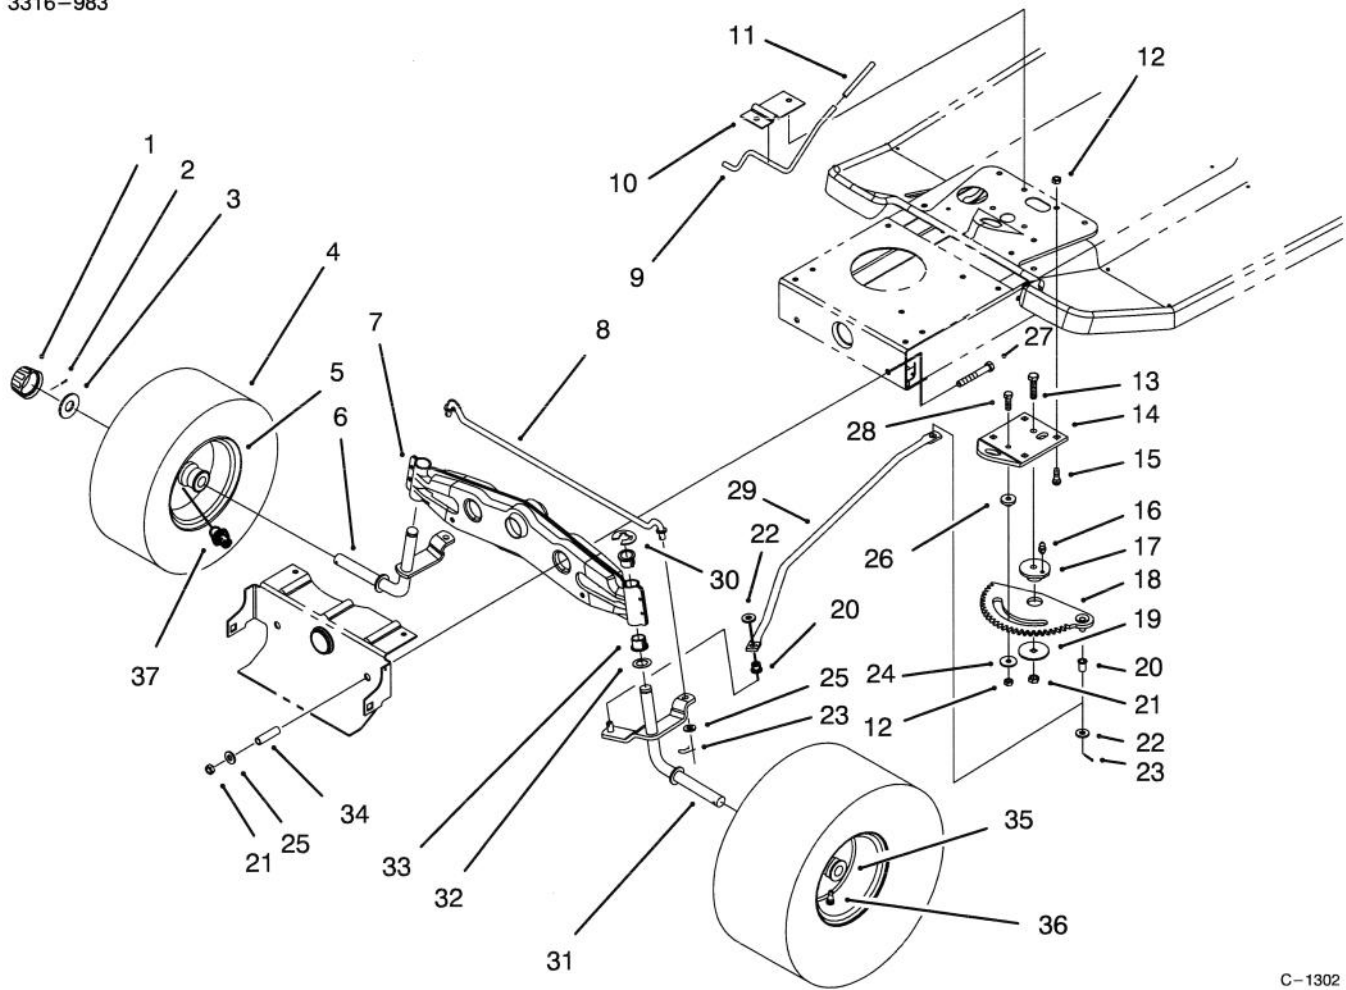

C-1302

FRONT AXLE ASSEMBLY

Ref. No.	Part No.	Description	No. Used
1	61-9780	Cap - Hub	2
2	3272-12	Pin - Cotter	2
3	28-2480	Washer	2
4	88-4070	Tire - 13"	2
5	88-4370	Rim - Front Wheel	2
6	92-7889	Spindle - R.H.	1
7	88-4460	Axle - Front	1
8	88-5380	Rod - Steering Tie	1
9	88-5510	Rod - Parking Brake	1
10	88-5520	Bracket - Parking Brake	1
11	88-0890	Grip - Brake Rod	1
12	3296-29	Nut - Lock	5
13	3231-4	Screw - Carriage	1
14	88-5130	Bracket - Steering Rack	1
15	3230-1	Bolt - Carriage	4
16	302-26	Fitting - Grease	1
17	88-4670	Bushing - Eccentric	1
18	88-5200	Rack - Steering	1
19	111419	Washer - Fender	1
20	52-2891	Bushing - Steering Link	2
21	3296-39	Nut - Lock	3

Ref. No.	Part No.	Description	No. Used
22	3256-25	Washer - Flat	2
23	3272-10	Pin - Cotter	4
24	5-4460	Washer - Fender	1
25	3256-24	Washer - Flat	4
26	88-5010	Spacer - Steering Rack	1
27	323-13	Screw - Hex Hd. Cap	2
28	3230-3	Screw - Carriage	1
29	88-4830	Link - Drag	1
30	32151-48	E-Ring	2
31	92-7890	Spindle - L.H.	1
32	3-6498	Washer - Thrust	2
33	88-5800	Bushing - Steering Spindle	4
34	88-5470	Spacer - Front Axle	2
35	88-4400	Bearing - Wheel	4
36	232-27	Valve Stem w/Cap	2
37	302-5	Fitting - Grease	2
*	232-39	Inner Tube	2
*	88-4280	Wheel & Tire Assembly (Incl. Ref. #4 & 5)	2

*Not Illustrated