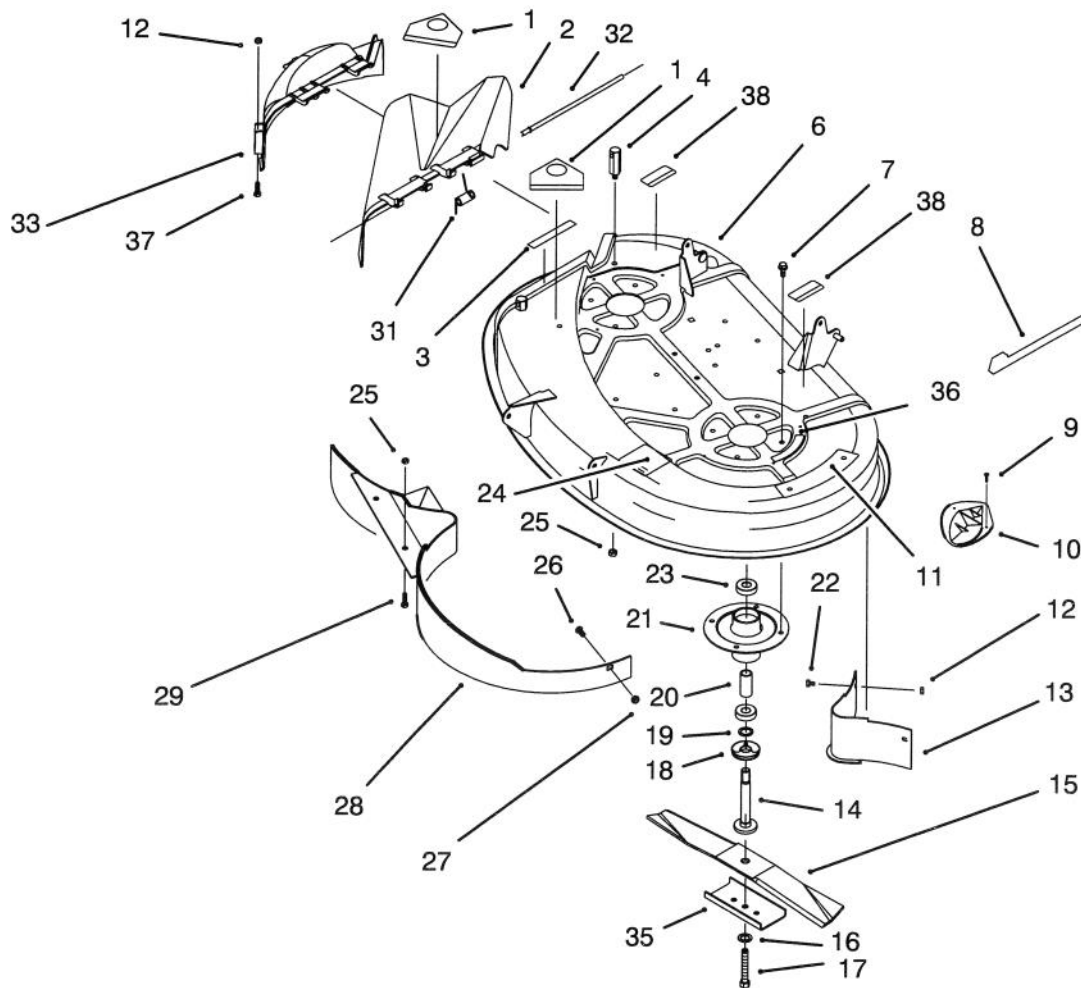

C-1320A

HOUSING & SPINDLE ASSEMBLY (38" CUTTING UNIT)

Ref. No.	Part No.	Description	No. Used	Ref. No.	Part No.	Description	No. Used
1	93-1122	Decal - Danger	2	19	80-4380	Spacer - Hardened	2
2	93-0317	Deflector Ass'y (Incl. Ref. #1)	1	20	62-3661	Spacer - Bearing	2
3	68-3650	Decal - Deflector Danger	1	21	88-4510	Housing - Spindle	2
4	57-4360	Post - Rear Pivot	1	22	321-4	Screw - Hex Hd. Cap	2
6	88-5780-01	Deck - 38"	1	23	38-7820	Bearing - Spindle	4
7	32144-41	Screw - Taptite	8	24	117137	Decal - Belt Guide	1
8	92-9520	Decal - Recycler	1	25	3296-39	Nut - Lock	3
9	32144-111	Screw - Plastic	8	26	3230-1	Bolt - Carriage	1
10	76-2160	Plate - Kicker	4	27	3296-29	Nut - Lock	1
11	79-3140	Decal - Danger	1	28	79-1600	Baffle - Recycler	1
12	3296-42	Nut - Lock	4	29	323-5	Screw - Hex Hd. Cap	2
13	79-1640	Baffle - Rear	1	31	57-6950	Spring - Torsion	1
14	80-4341	Shaft - Spindle	2	32	57-4380	Rod - Deflector Hinge	1
15	79-3061	Blade - Recycler	2	33	88-4430	Cover - Recycler	1
16	3290-465	Washer - Belleville	2	35	80-0510	Stiffener - Blade	2
17	26-0671	Bolt - Blade	2	36	68-3660	Decal - Shield Danger	1
18	80-4360	Shield - Bearing	2	37	321-14	Screw - Hex Hd. Cap	2
				38	55-4300	Decal - Caution Spring	2