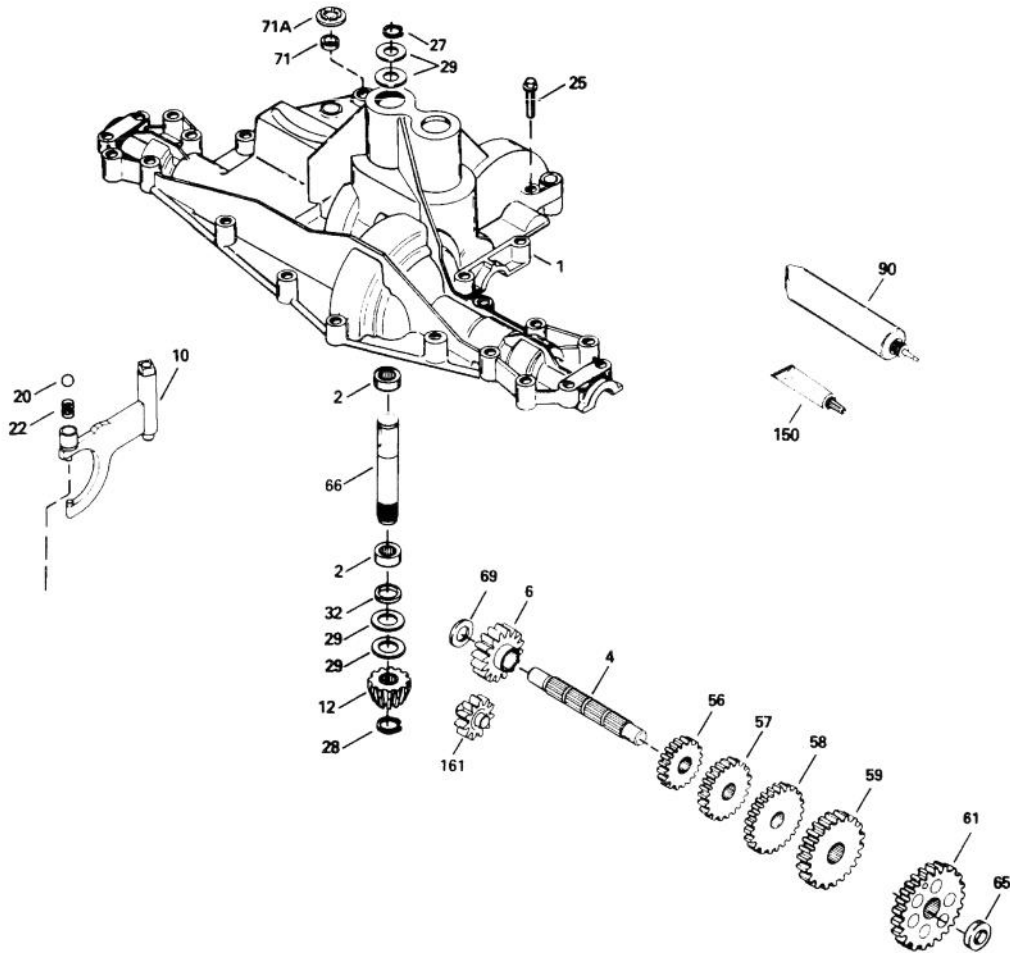

PEERLESS TRANSAXLE MODEL NO. 915-020

Ref. No.	Part No.	Description	No. Used
1	772128	Transaxle Cover	1
4	776300	Countershaft	1
6	778281	Spur Gear (16 Teeth)	1
10	784370	Shift Rod & Fork	1
12	778262	Bevel Pinion (14 Teeth)	1
20	792139	Ball (3/8" dia.)	1
22	792142	Spring	1
25	792073	Screw	17
27	792035	Retaining Ring	1
28	788040	Retaining Ring	1
29	780072	Washer	4
32	792001	O-Ring	1
56	778151	Spur Gear (15 Teeth)	1
57	778249	Spur Gear (23 Teeth)	1

Ref. No.	Part No.	Description	No. Used
58	778314	Spur Gear (21 Teeth)	1
59	778129A	Spur Gear (30 Teeth)	1
61	778265	Spur Gear (34 Teeth)	1
65	780162	Washer	1
66	776299	Input Shaft (3.522" lg.)	1
69	780161	Thrust Washer	1
71	788069	Square Cut Ring	1
71A	792145	Pushnut	1
90	788067B	Grease (32 oz. btl. Bentonite grease)	1
150	510334	Gasket Eliminator (Loctite #515)	1
161	776302	Reverse Idler Assembly	1