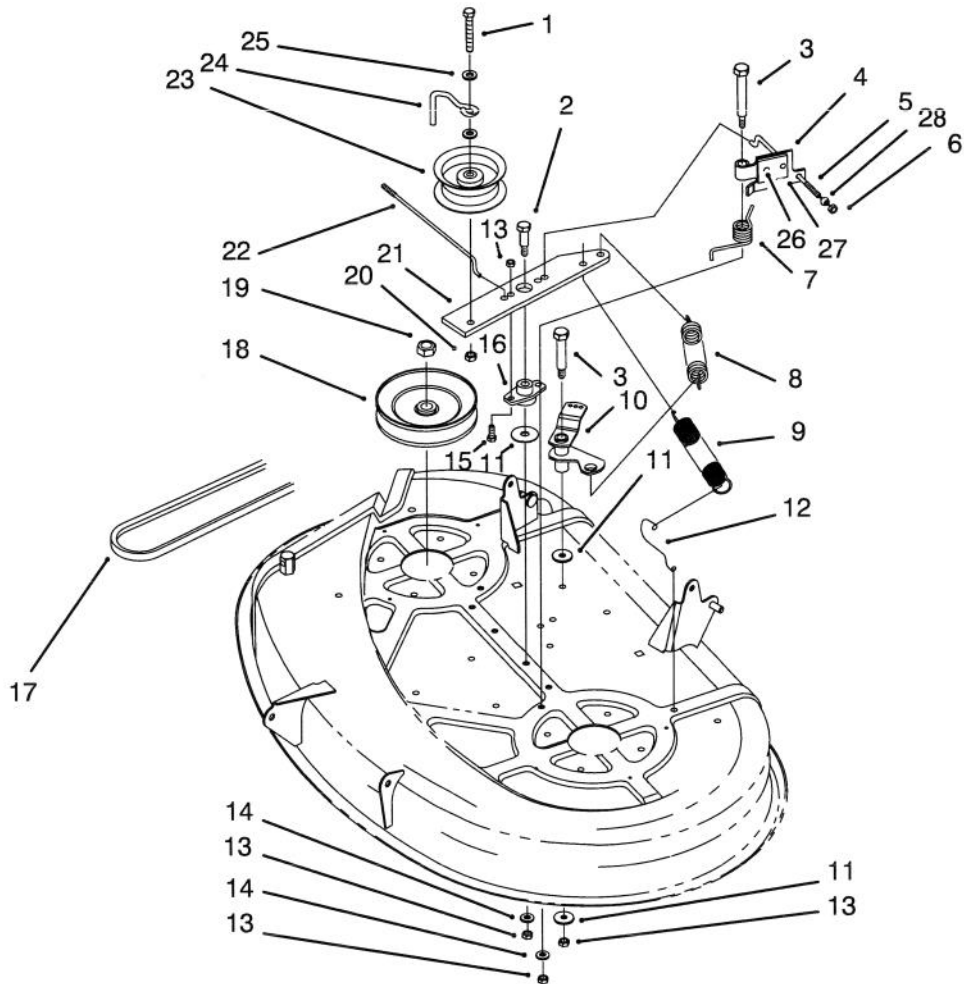

C-1347

BRAKE ASSEMBLY (38" CUTTING UNIT)

Ref. No.	Part No.	Description	No. Used	Ref. No.	Part No.	Description	No. Used
1	323-12	Screw - Hex Hd. Cap	1	15	322-5	Screw - Hex Hd. Cap	2
2	7-0030	Bolt - Shoulder	1	16	88-4980	Bushing - Idler Arm	1
3	88-4590	Bolt - Shoulder	3	17	88-6250	V-Belt - Deck	1
4	88-6100	Brake - Deck (Incl. Ref. #26 & 27)	2	18	88-5330	Puiley - Deck	2
5	88-5550	Rod - Deck Brake L.H.	1	19	3219-6	Nut - Lock	2
6	3296-42	Nut - Lock	2	20	3296-39	Nut - Lock	1
7	88-5910	Spring - Torsion	2	21	88-4870	Arm - Idler	1
8	88-6130	Spring - Deck Engage	1	22	88-5540	Rod - Deck Brake R.H.	1
9	92-8934	Spring - Extension	1	23	88-5630	Pulley - Idler	1
10	88-5390	Bellcrank	1	24	88-5070	Guide - Idler Belt	1
11	3256-68	Washer - Fender	3	25	3256-24	Washer - Flat	2
12	88-5970	Hook - Spring Return	1	26	3290-282	Rivet - Pop	4
13	3296-29	Nut - Lock	6	27	56-9830	Pad - Brake	2
14	3256-23	Washer - Flat	3	28	67-0710	Ball - Swivel	2