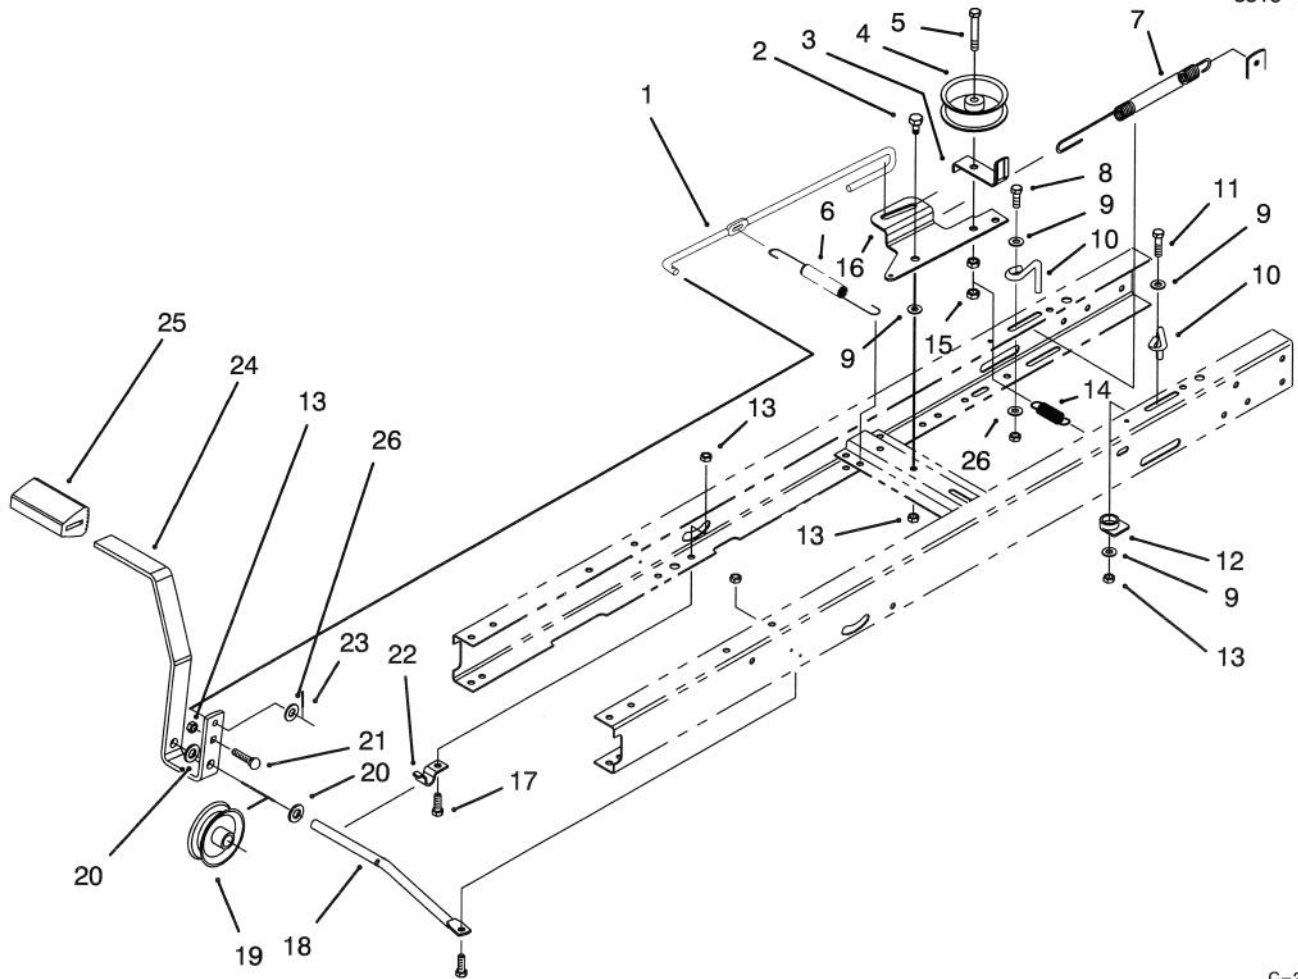

C-2103

CLUTCH ASSEMBLY

Ref. No.	Part No.	Description	No. Used
1	88-5270	Rod - Clutch/Brake	1
2	37-8770	Bolt - Shoulder	1
3	88-5560	Guide - Idler Belt	1
4	88-5680	Pulley - Flat Idler	1
5	323-11	Screw - Hex Hd. Cap	1
6	27-8890	Spring - Pedal Return	1
7	88-6140	Spring - Brake	1
8	322-5	Screw - Hex Hd. Cap	1
9	5-4460	Washer - Flat	4
10	88-5460	Guide - Trans. Belt	2
11	322-7	Screw - Hex Hd. Cap	1
12	84-5610	Guide - Cable	2
13	3296-29	Nut - Lock	6

Ref. No.	Part No.	Description	No. Used
14	88-6330	Spring - Extension	1
15	3296-59	Nut - Lock	2
16	88-6070	Arm - Idler	1
17	322-3	Screw - Hex Hd. Cap	2
18	88-5500	Rod - Pedal Pivot	1
19	88-4700	Pulley - Cable	1
20	3256-26	Washer - Flat	2
21	3230-3	Bolt - Carriage	1
22	88-4810	Clamp - Shift Pivot	1
23	3272-10	Pin - Cotter	1
24	88-5000	Pedal - Clutch/Brake	1
25	65-2920	Pad - Pedal	1
26	3256-23	Washer - Flat	2