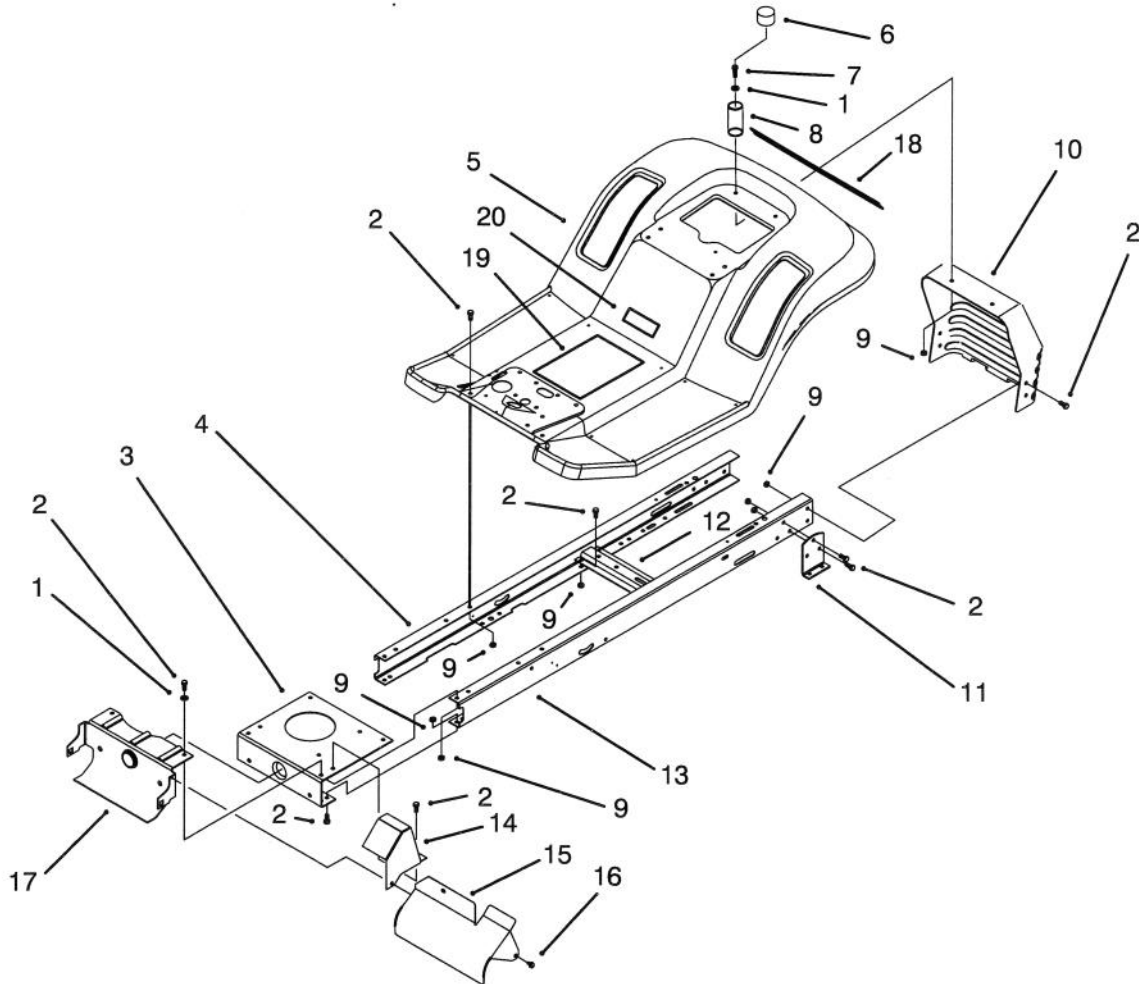

MODEL NO. 71184-590001 & UP

PARTS CATALOG

1238XL LAWN TRACTOR

C-1307A

FRAME ASSEMBLY

Ref. No.	Part No.	Description	No. Used
1	3256-23	Washer - Flat	4
2	322-3	Screw - Hex Hd. Cap	22
3	88-4630	Plate - Engine Mount	1
4	88-4650	Rail - R.H. Frame	1
5	88-3840-01	Body - Rear	1
6	701178	Cap - Protector	2
7	322-5	Screw - Hex Hd. Cap	2
8	88-6220	Spring - Compression	2
9	3296-29	Nut - Lock	24
10	88-3940	Panel - Rear Hitch	1