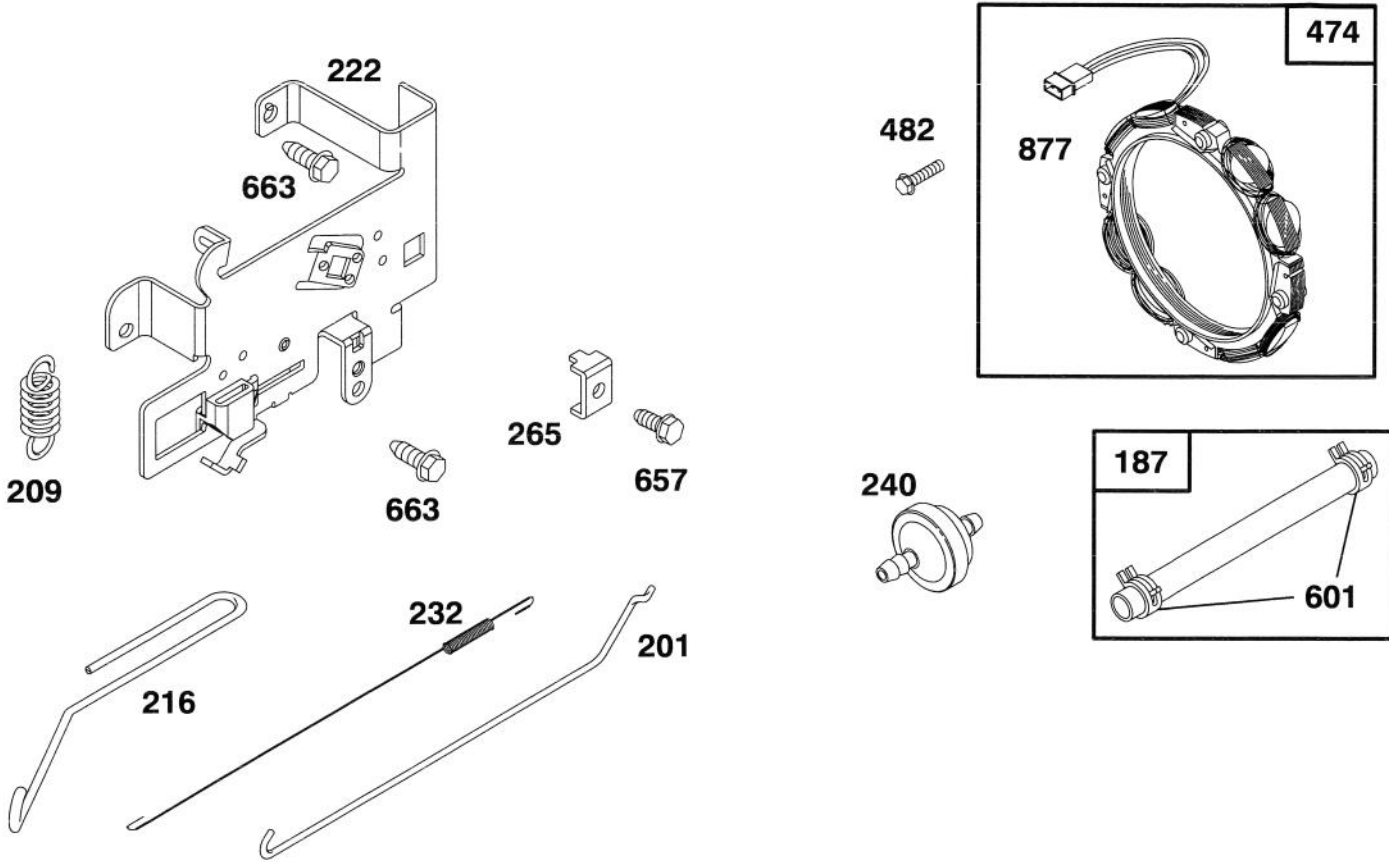

Assemblies include all parts shown in frames.

ENGINE BRIGGS & STRATTON MODEL 286707-0453-01

Ref. No.	Part No.	Description	No. Used
187	393815	Line-Fuel (11" Long, Cut to Suit)	1
201	262767	Link-Governor	1
209	260871	Spring-Governor	1
216	262766	Link-Choke	1
222	495611	Plate-Governor Control	1
232	262785	Spring-Governor Link	1
240	394358	Filter-Fuel	1
265	221535	Clamp-Casing	1

Ref. No.	Part No.	Description	No. Used
474	393474	Stator-Alternator (Dual Circuit)	1
482	93621	Screw-Sem	1
601	93053	Clamp-Fuel Pipe	1
657	93496	Screw-Sem	1
663	94620	Screw-Hex. Hd.	1
877	393456	Diode and Connector Assy. (Dual Circuit)	1