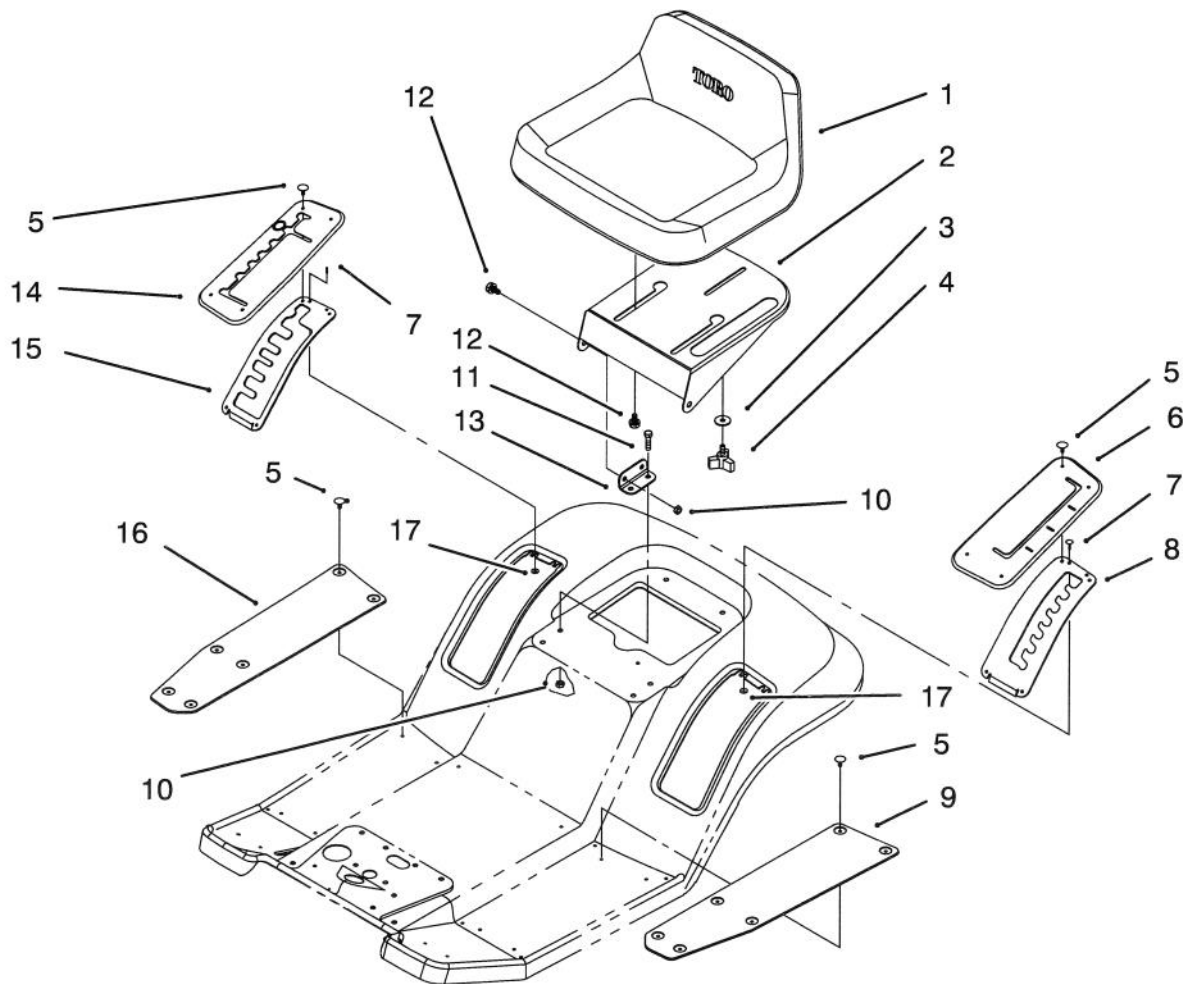

C-1830

SEAT ASSEMBLY

Ref. No.	Part No.	Description	No. Used
1	88-3950	Seat	1
2	88-4910	Support - Seat	1
3	5-4460	Washer - Fender	1
4	92-9674	Knob - Studded	1
5	3290-479	Fastener - Panel	20
6	88-5170	Cover - H.O.C.	1
7	3290-282	Rivet - Pop	4
8	88-5030	Gate - H.O.C.	1
9	88-5240	Mat - L.H. Foot	1

Ref. No.	Part No.	Description	No. Used
10	3296-29	Nut - Lock	6
11	322-3	Screw - Hex Hd. Cap	4
12	37-8770	Bolt - Shoulder	4
13	88-4820	Bracket - Seat Hinge	2
14	88-5160	Cover - Shift Gate	1
15	88-5020	Gate - Shift	1
16	88-5220	Mat - R.H. Foot	1
17	3269-26	Washer - Backup	4