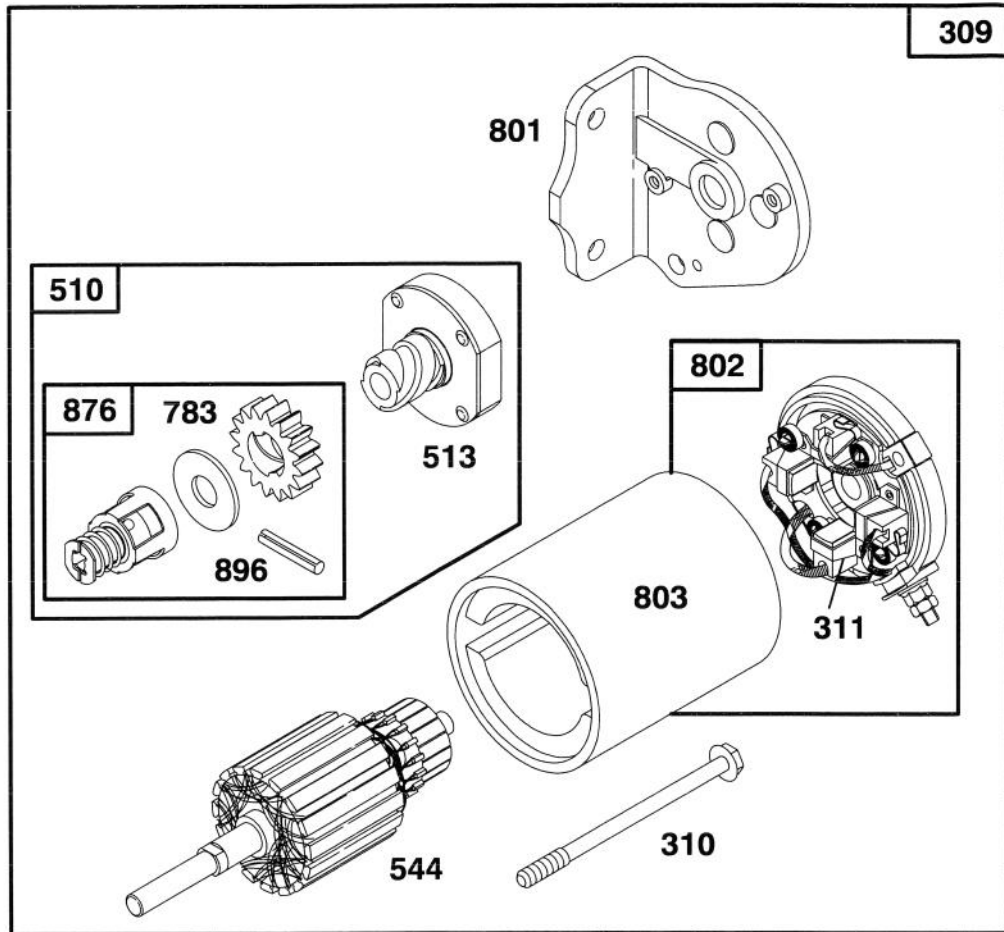

729A

728

Assemblies include all parts shown in frames.

ENGINE BRIGGS & STRATTON MODEL 286707-0453-01

Ref. No.	Part No.	Description	No. Used
309	394805	Motor and Drive Assy.	1
310	94003	Bolt Hex. Hd.	1
311	395538	Brush Assy.	1
510	495878	Starter Drive Assy.	1
513	398003	Clutch Assy.	1
544	390837	Armature Assy.	1
728	94627	Screw-Hex. Hd.	1
729A	224723	Retainer-Wire	1

Ref. No.	Part No.	Description	No. Used
783	280104	Gear	1
801	394856	Drive End Cap Assy.	1
802	395537	End Cap Assy Commutator	1
803	398159	Housing Assy.	1
876	495877	Retainer And Pin	1
896	94288	Pin-Roll	1