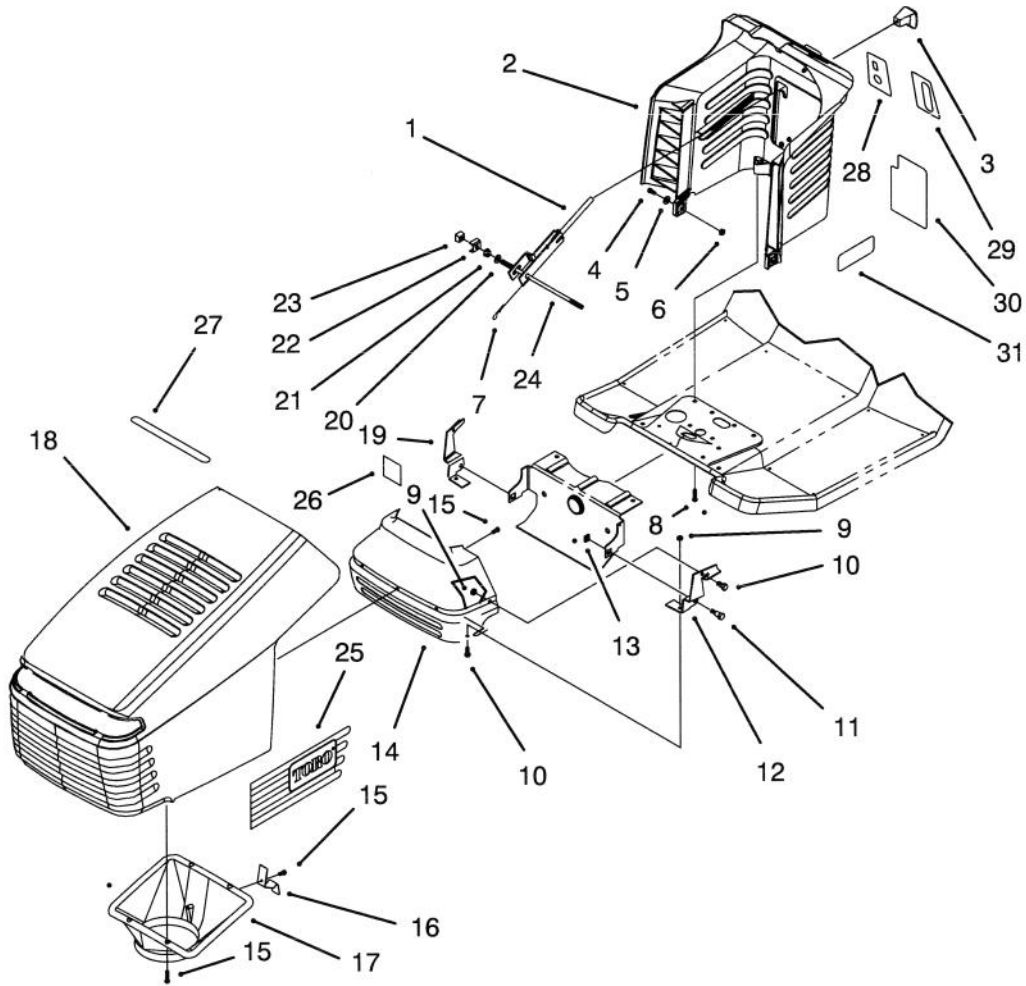

C-1308

HOOD ASSEMBLY

Ref. No.	Part No.	Description	No. Used
1	88-5190	Lever - Deck Engage	1
2	93-0303	Tower - Steering	1
3	62-1292	Knob - Engage Lever	1
4	322-3	Screw - Hex Hd. Cap	2
5	3256-23	Washer - Flat	2
6	3296-29	Nut - Lock	2
7	3290-307	Pin - Cotter	2
8	46-8091	Screw - Plastite	2
9	3296-42	Nut - Lock	4
10	321-4	Screw - Hex Hd. Cap	4
11	28-0540	Bolt - Shoulder	2
12	88-6050	Bracket - Hood Pivot L.H.	1
13	3290-496	Nut - Retained	2
14	88-3930	Shield - Heat	1
15	46-8090	Screw - Plastite	8
16	88-4220	Latch - Hood	1

Ref. No.	Part No.	Description	No. Used
17	88-4050	Duct - Hood Air	1
18	92-8650	Hood	1
19	88-6040	Bracket - Hood Pivot R.H.	1
20	3256-24	Washer - Flat	2
21	32128-43	Nut - Flange	2
22	88-4160	Clamp - Pivot Rod	2
23	88-4140	Nut - Wedge	2
24	88-4170	Rod - Tower Pivot	1
25	92-2467	Decal - Hood R.H.	1
*	92-2468	Decal - Hood L.H.	1
26	92-5782	Patch - Heat Tape	1
27	92-5748	Decal - Air Duct	1
28	92-2460	Decal - Ignition/Lights	1
29	92-2461	Decal - Throttle	1
30	92-2462	Decal - Deck Engage	1
31	92-2474	Decal - Tower 1238XL	2

*Not Illustrated