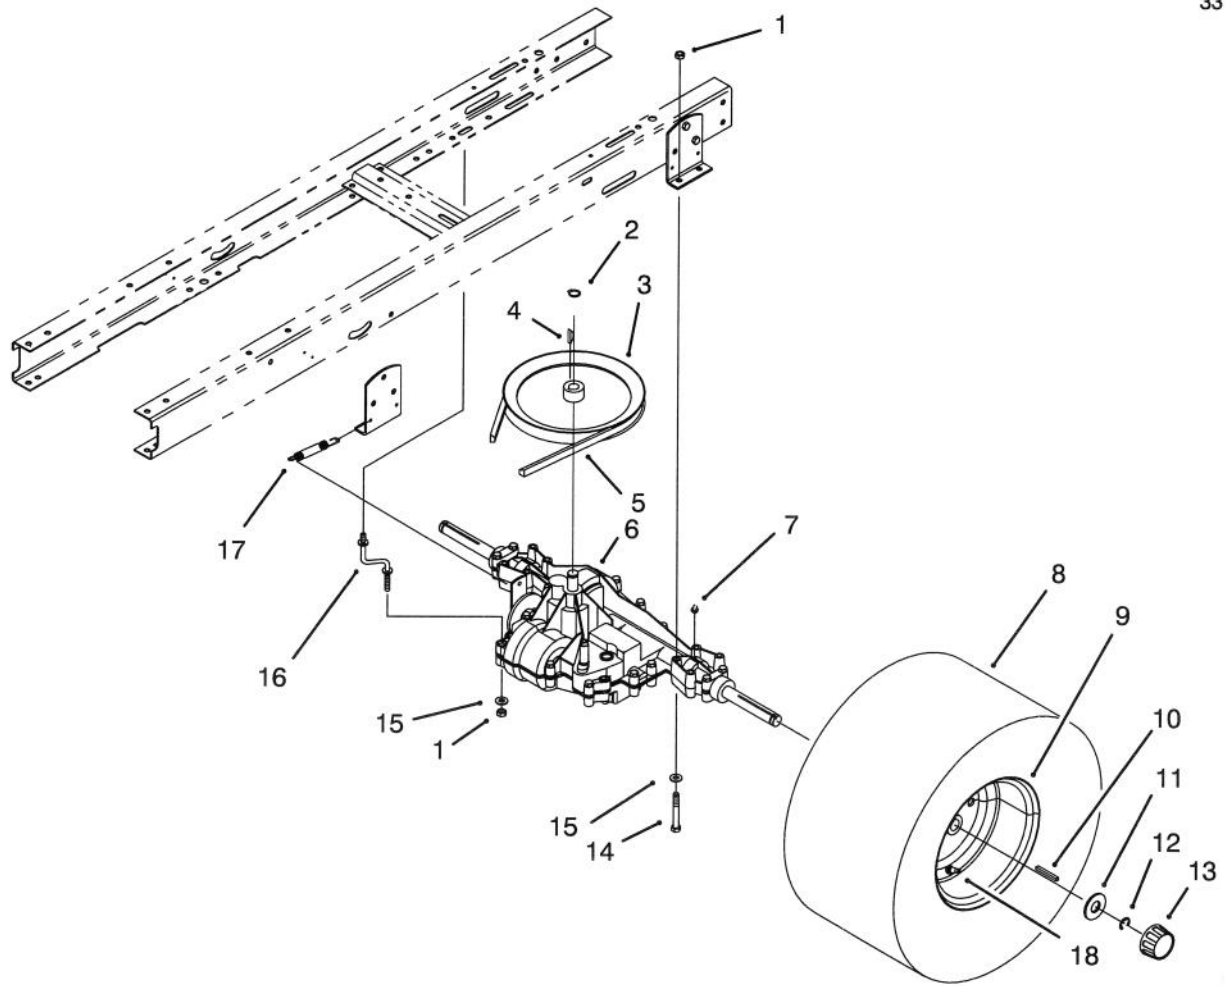

C-1305

TRANSAXLE ASSEMBLY

Ref. No.	Part No.	Description	No. Used
1	3296-29	Nut - Lock	8
2	32120-64	Ring - Snap	1
3	88-4840	Pulley - Transmission	1
4	3257-23	Key - Woodruff	1
5	88-6240	V-Belt - Traction	1
6	88-6450	Transaxle	1
7	302-11	Fitting - Grease	2
8	88-4090	Tire	2
9	88-4390	Rim	2
10	7-0036	Key - Square	2
11	28-2480	Washer	2

Ref. No.	Part No.	Description	No. Used
12	32151-48	E-Ring	2
13	61-9780	Cap - Hub	2
14	322-12	Screw - Hex Hd. Cap	4
15	3256-23	Washer - Flat	8
16	88-5350	Strap - Torque	2
17	26-6700	Spring - Brake Return	1
18	232-27	Valve Stem w/Cap	2
*	232-41	Inner Tube (Optional)	2
*	88-4300	Wheel & Tire Assembly (Incl. Ref. #8 & 9)	2

*Not Illustrated