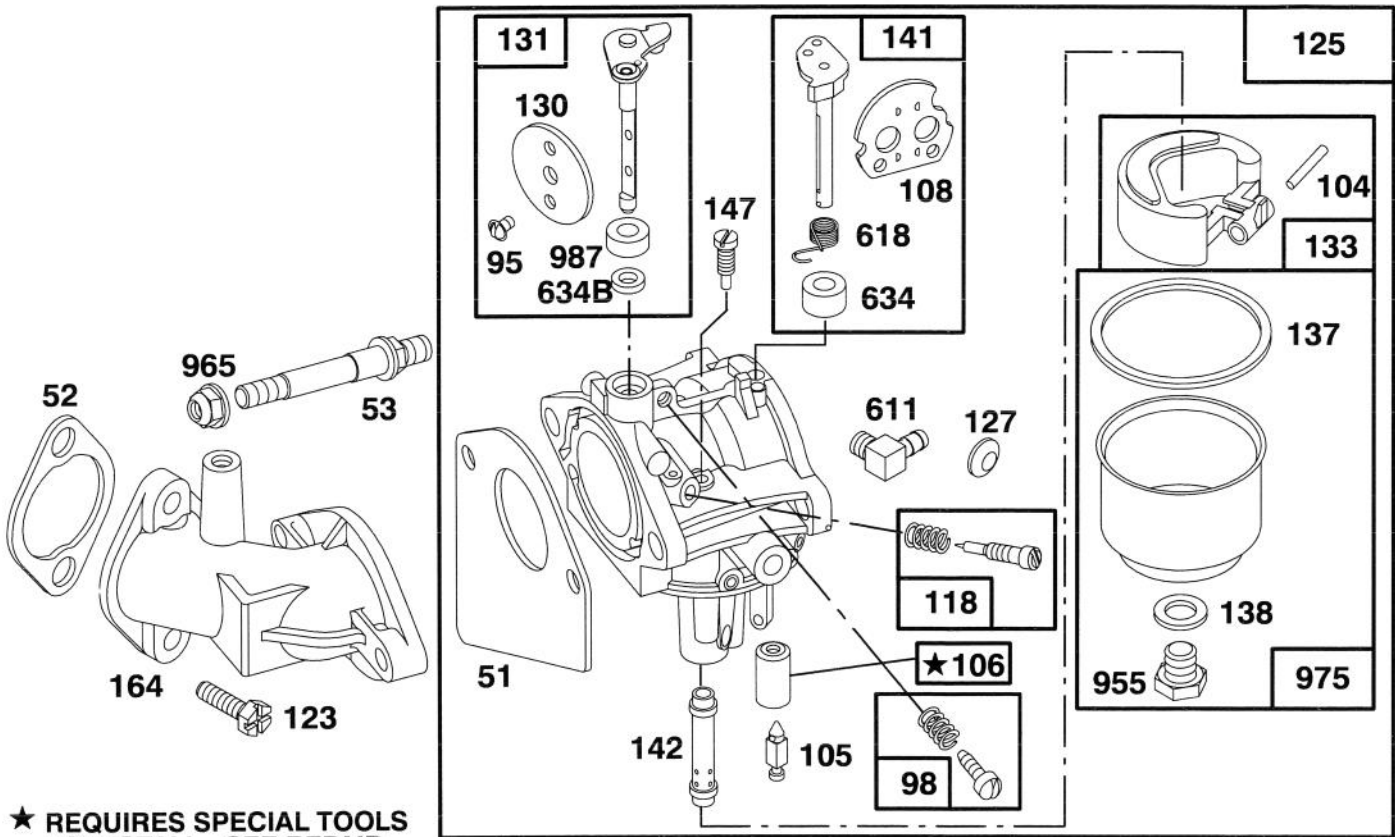

Assemblies include all parts shown in frames.

★ REQUIRES SPECIAL TOOLS TO INSTALL. SEE REPAIR INSTRUCTION MANUAL.

ENGINE BRIGGS & STRATTON MODEL 286707-0453-01

Ref. No.	Part No.	Description	No. Used
●51	272465	Gasket-Carburetor (Carb. to Elbow)	1
★52	272554	Gasket-Carburetor (Elbow to Cylinder)	1
53	94637	Stud-Carb. Mtg.	1
●95	94098	Screw-Throttle	1
98	495800	Screw-Idle Speed	1
●104	231789	Pin-Float Hinge	1
●105	231855	Valve Assy.-Inlet Needle	1
●106	231854	Inlet Valve Seat	1
108	224540	Valve-Choke	1
118	494383	Valve-Needle	1
121	495799	Carburetor Overhaul Kit	1
123	94616	Screw-Elbow Mtg.	1
125	495706	Carburetor Assembly	1
●127		Plug-Welch (Sold in Kit Only).	1
130	224539	Valve-Throttle	1

Ref. No.	Part No.	Description	No. Used
131	494379	Shaft and Lever-Throttle	1
133	494381	Float-Carburetor	1
●◆137	281165	Gasket-Float Bowl	1
●◆138	281164	Washer-Float Bowl Screw	1
141	495931	Shaft and Lever-Choke	1
●142	494537	Nozzle-Carburetor	1
●147	231794	Pilot-Jet	1
164	213819	Carburetor-Elbow	1
611	494451	Fuel Inlet Tube	1
618	262803	Spring-Choke Return	1
●634	281168	Seal-Choke Shaft	1
●634B	398970	Washer-Throttle Shaft	1
955	94642	Screw-Fuel Bowl	1
965	94010	Locknut-Air Cleaner Mtg.	1
975	494378	Bowl Assy.-Carburetor	1
977	494385	Carburetor Gasket Kit	1
●987	281166	Seal-Throttle Shaft	1

◆ Included in Carburetor Gasket Set-Part No.494385.

★ Included in Gasket Set-Part No. 494241.

● Included in Carburetor Overhaul Kit-Part No. 495799.