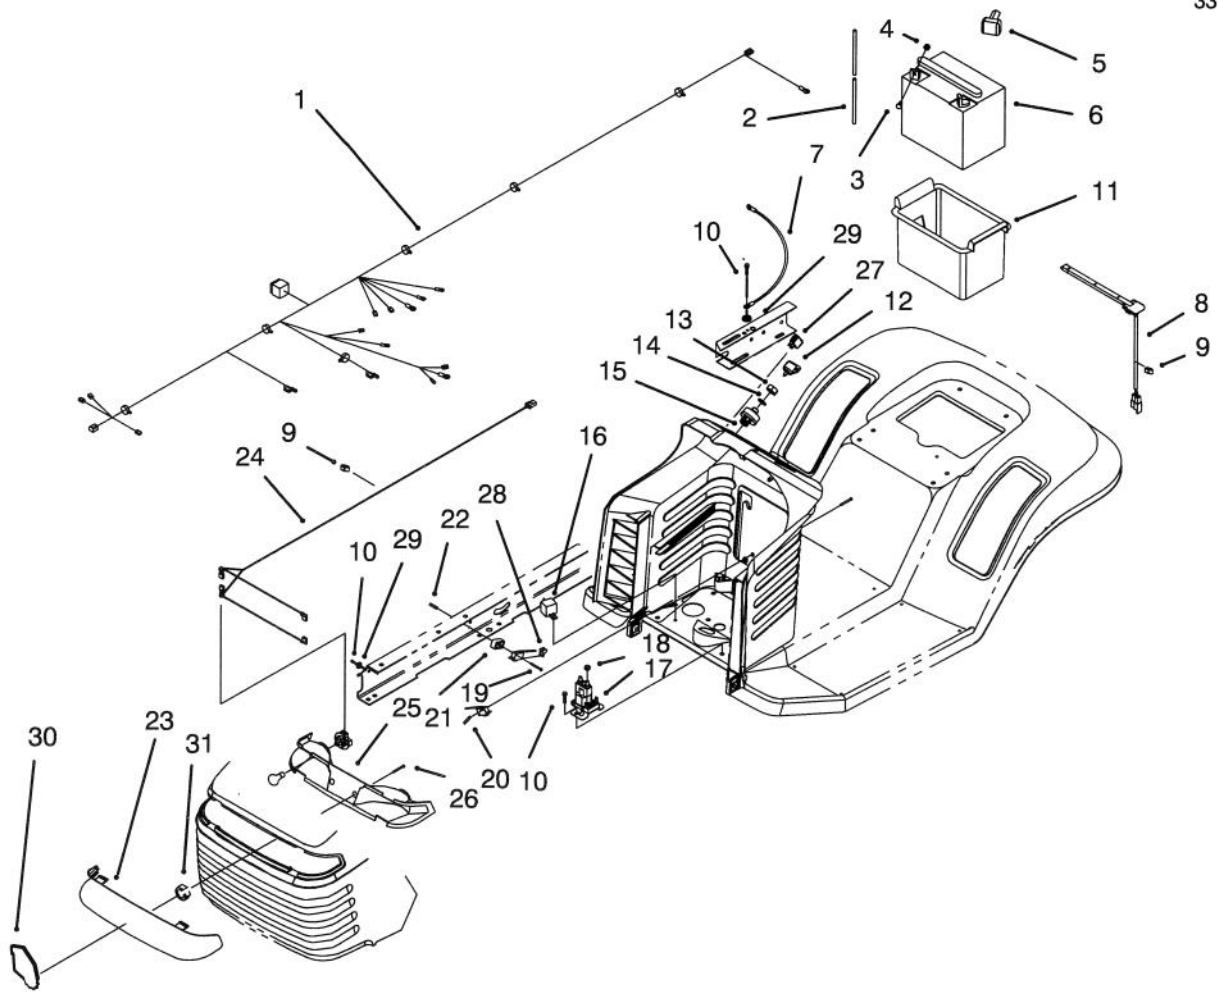

C-1831

ELECTRICAL ASSEMBLY

Ref. No.	Part No.	Description	No. Used
1	88-4310	Harness - Wire	1
2	56-2540	Vent - Tube	1
3	321-4	Screw - Hex Hd. Cap	2
4	32103-22	Nut - Wing	2
5	28-8080	Boot - Battery Terminal	1
6	80-2600	Battery - 7 Plate	1
7	44-8110	Cable - Battery Negative	1
8	38-1420	Switch - Seat	1
9	702366	Clip - Wire Retainer	3
10	32144-4	Screw - Hex Hd. Thr'd Form.	4
11	88-4040	Box - Battery	1
12	63-8360	Key - Ignition	1
13	218-461	Nut - Hex	1
14	3254-5	Washer - Lock	1
15	88-9830	Switch - Ignition	1

Ref. No.	Part No.	Description	No. Used
16	116397	Relay	1
17	92-9845	Solenoid	1
18	32149-2	Nut - Keps	2
19	910478	Screw - Phillips Hd.	4
20	88-9932	Switch - Micro	2
21	88-4880	Spacer - Microswitch	1
22	3290-354	Speednut	2
23	88-3960	Lens - Headlights	1
24	88-4320	Harness - Wire	1
25	88-3970	Reflector & Lamp	1
26	32144-32	Screw - Plastite	2
27	92-8875	Switch - Rocker	1
28	93-3240	Seal - Plunger	2
29	3255-7	Washer - Ext. Tooth Lock	2
30	80-2240	Plate - Grille Panel	1
31	3290-299	Nut - Tinnerman	1