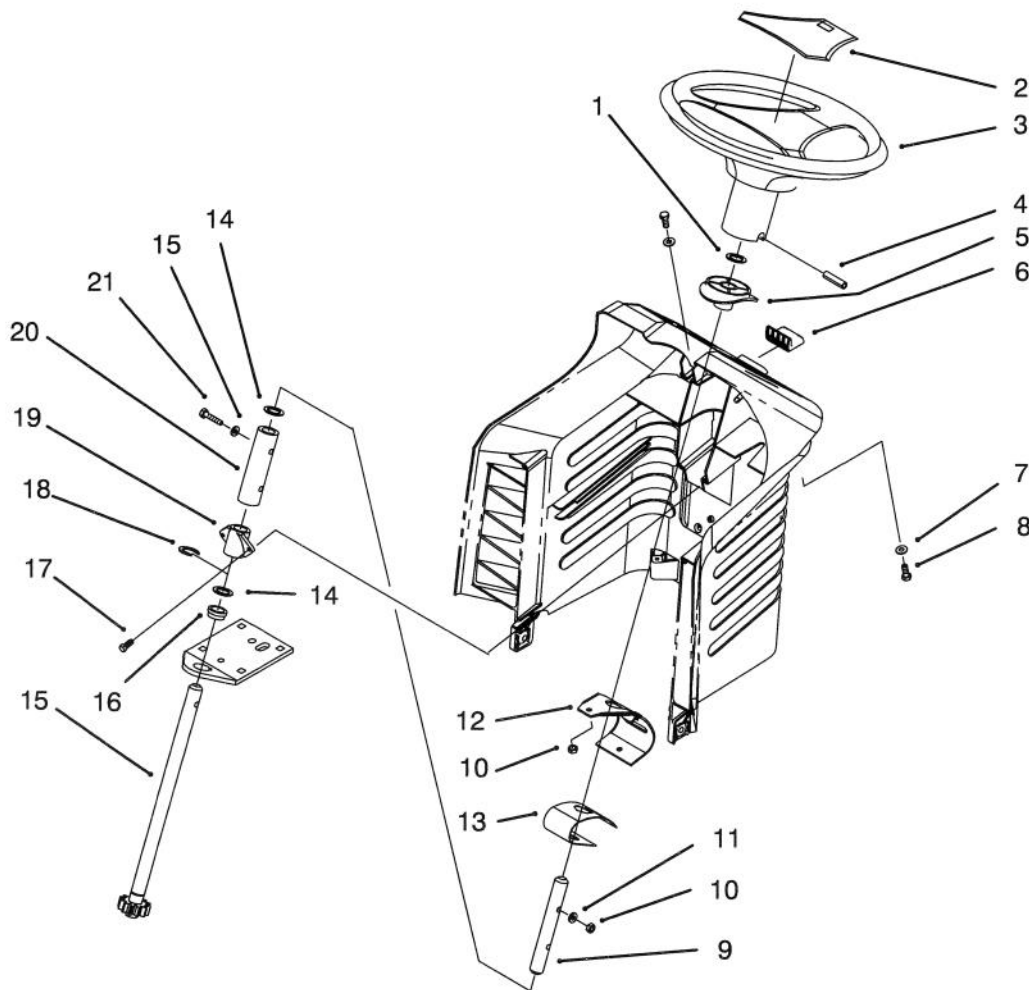

C-1344A

STEERING ASSEMBLY

Ref. No.	Part No.	Description	No. Used
1	32151-81	Ring - Retaining	1
2	88-3870	Cover - Steering Wheel	1
3	88-3850	Wheel - Steering (Incl. Ref. #2)	1
4	32121-78	Pin - Roll	1
5	88-4190	Bushing - Sliding	1
6	88-4180	Button - Release	1
7	3256-22	Washer - Flat	2
8	321-4	Screw - Hex Hd. Cap	2
9	88-6300	Shaft - Steering Upper	1
10	3296-42	Nut - Lock	4

Ref. No.	Part No.	Description	No. Used
11	3-7501	Washer - Curved	4
12	88-5180	Bracket - Backup	1
13	88-4890	Spring - Leaf	1
14	3-6498	Washer - Thrust	2
15	88-6370	Shaft - Steering Short	1
16	88-5150	Bushing - Flange	1
17	27-0220	Screw - Plastite	2
18	32151-48	E-Ring	1
19	88-4210	Bushing - Stationary	1
20	88-6090	Coupling - Steering	1
21	321-9	Screw - Hex Hd. Cap	2