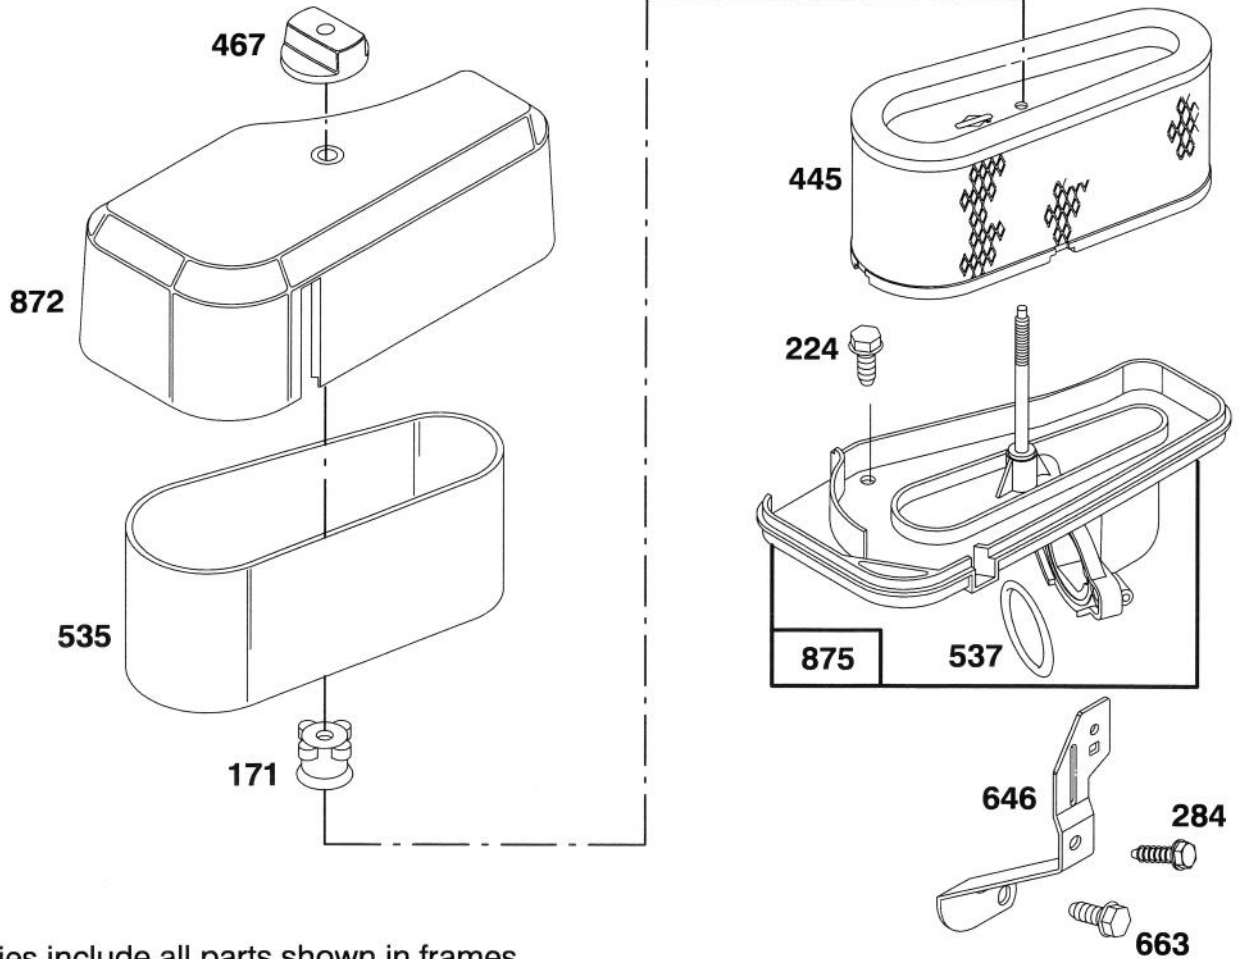

Assemblies include all parts shown in frames.

ENGINE BRIGGS & STRATTON MODEL 286707-0453-01

Ref. No.	Part No.	Description	No. Used
171	281051	Nut-Air Cleaner Mtg.	1
224	94513	Screw-Air Cleaner Sem	1
284	94704	Screw Hex. Head	1
445	493909	Cartridge-Air Cleaner	1
467	493903	Knob-Air Cleaner	1
535	272403	Element-Air Cleaner	1

Ref. No.	Part No.	Description	No. Used
★537	281106	O-Ring-Air Cleaner	1
646	224546	Brace-Air Cleaner	1
663	94620	Screw-Hex. Hd.	1
872	281104	Cover-Air Cleaner	1
875	494237	Body-Air Cleaner	1

★ Included in Gasket Set-Part No. 494241.