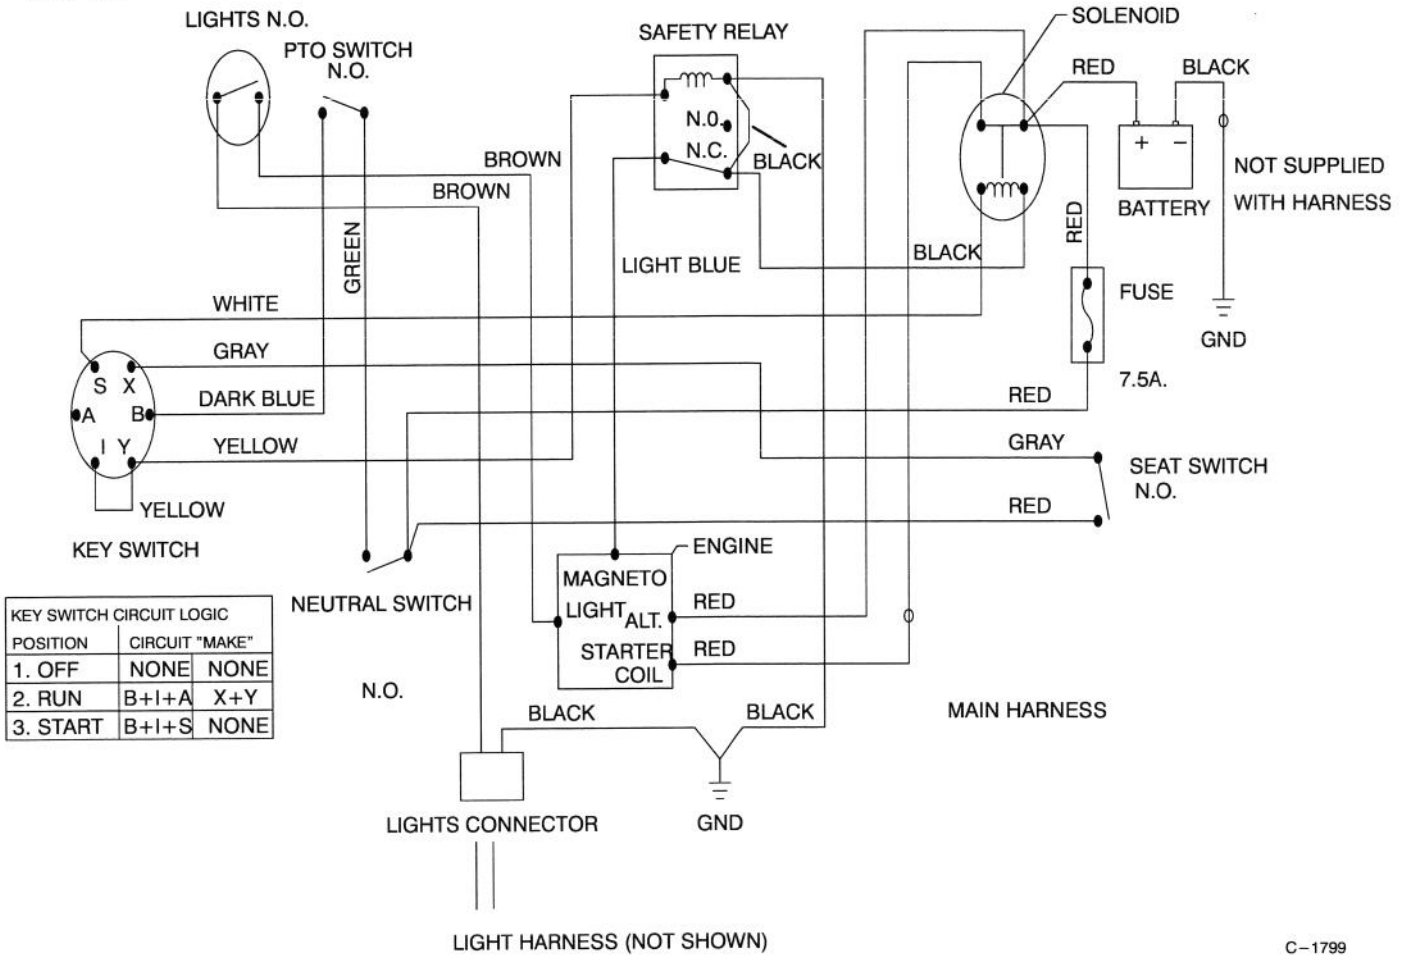

C-1799

ELECTRICAL SCHEMATIC

Ref. No.	Part No.	Description	No. Used

Ref. No.	Part No.	Description	No. Used