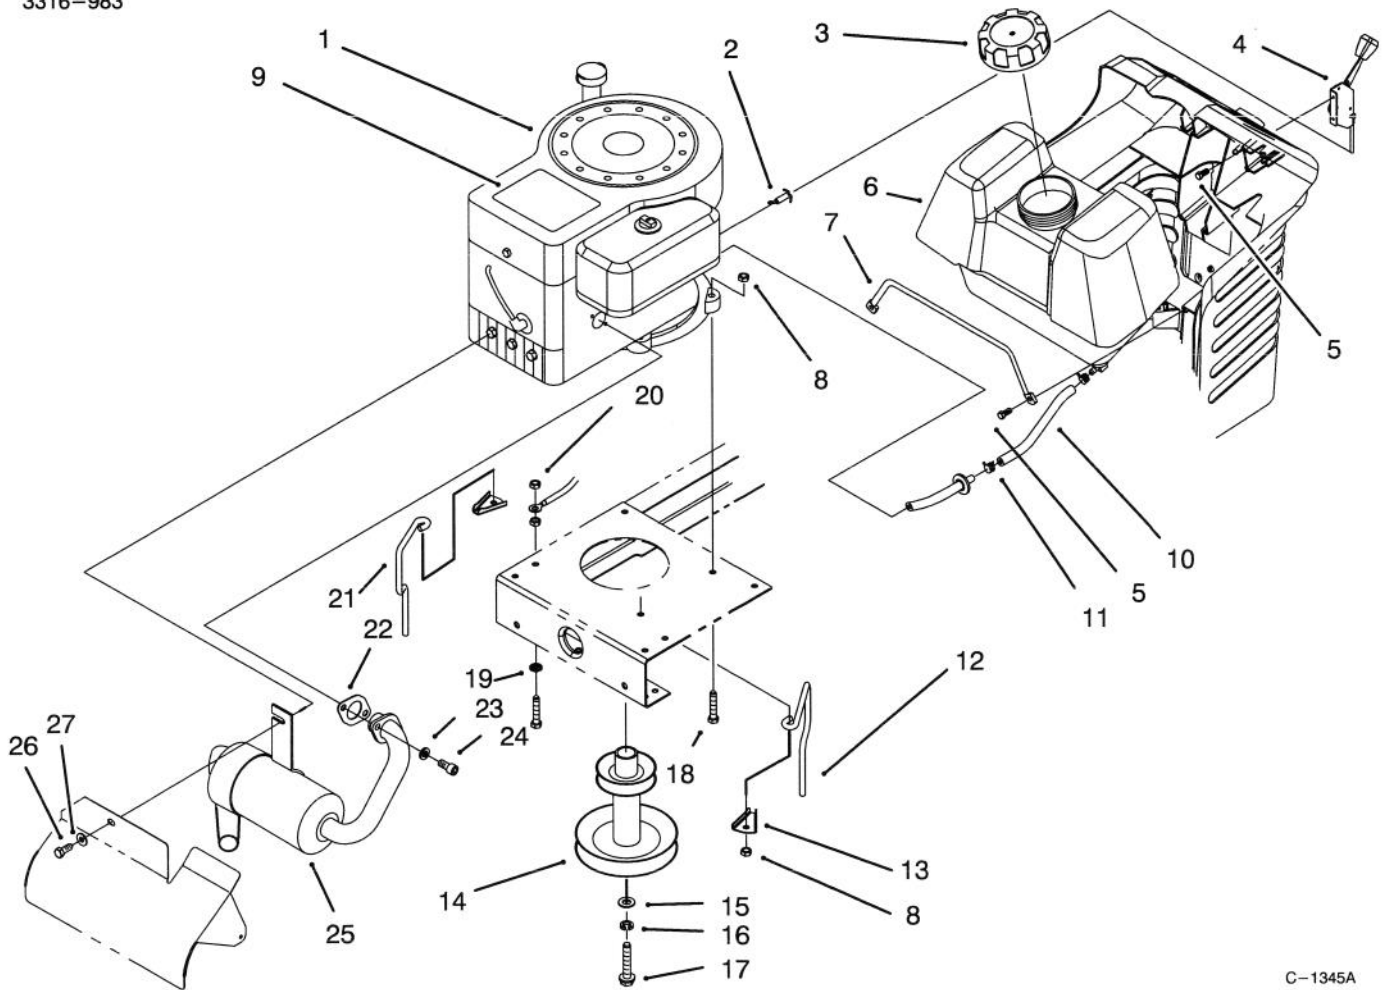

C-1345A

ENGINE ASSEMBLY

Ref. No.	Part No.	Description	No. Used
1		Engine - 12.5 H.P.	1
2	88-4350	Cable - Throttle	1
3	88-3980	Cap - Gas	1
4	88-4340	Control - Throttle	1
5	27-0220	Screw - Plastite	4
6	88-3880	Tank - Gas	1
7	88-5920	Rod - Gas Tank	1
8	3296-29	Nut - Lock	3
9	92-2481	Decal - Engine 12.5)	1
10	47-2963	Line - Fuel	1
11	2412-98	Clamp - Hose	2
12	88-5830	Guide - Belt L.H.	1
13	76-3820	Anchor - Belt Guide	2
14	88-4850	Pulley - Engine	1

Ref. No.	Part No.	Description	No. Used
15	3256-25	Washer - Flat	1
16	3253-22	Washer - Lock	1
17	26-0671	Bolt - Blade	1
18	322-9	Screw - Hex Hd. Cap	4
19	3255-8	Washer - Ext. Tooth Lock	1
20	32149-1	Nut - Keps	2
21	88-5840	Guide - Belt R.H.	1
22	88-4410	Gasket - Muffler	1
23	3253-4	Washer - Lock	2
24	3274-12	Screw - Hex Soc. Hd.	2
25	88-6480	Muffler	1
26	321-4	Screw - Hex Hd. Cap	1
27	3253-3	Washer - Lock	1