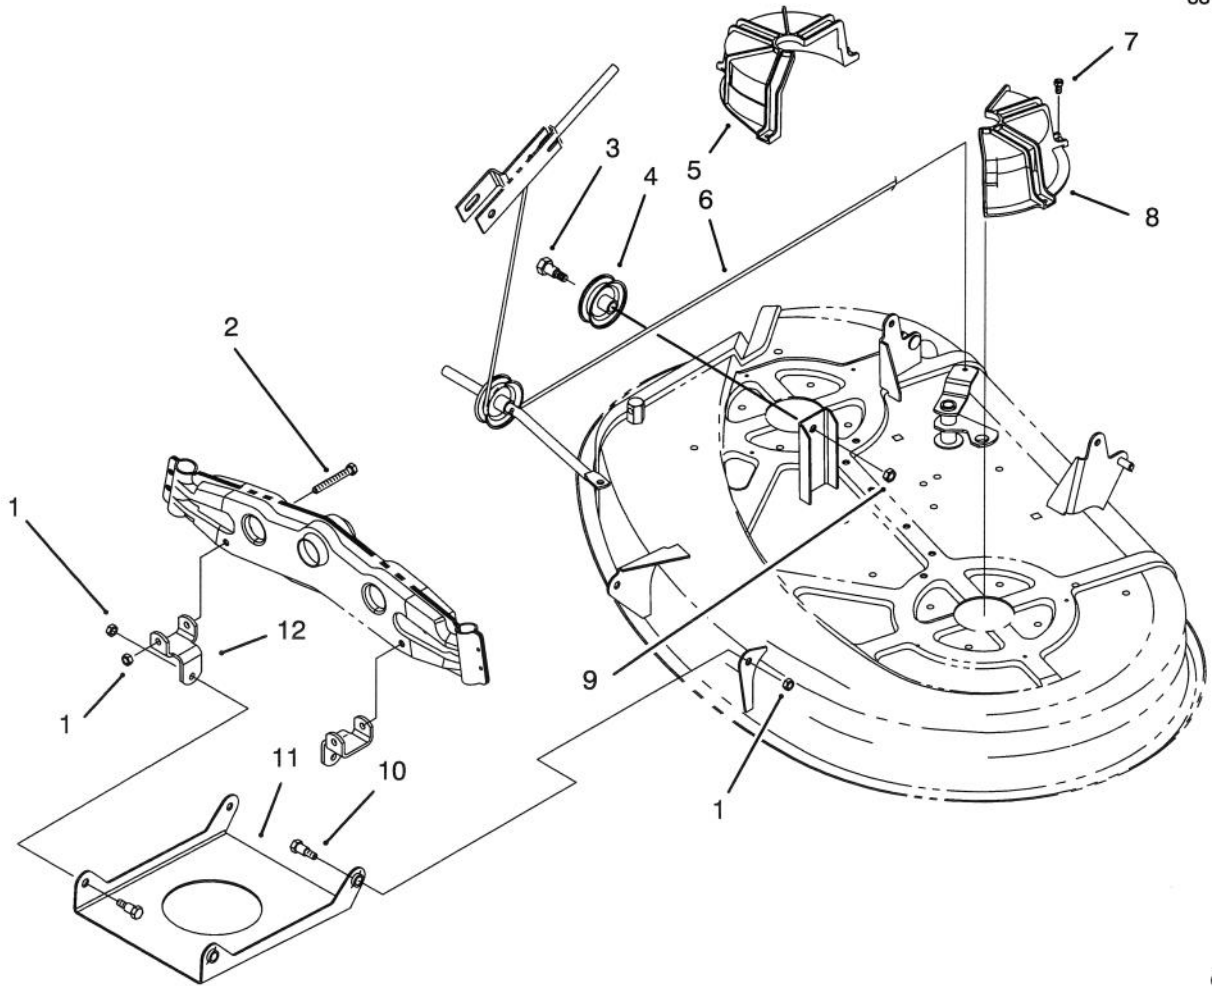

C-1348

CABLE & COVER ASSEMBLY (38" CUTTING UNIT)

Ref. No.	Part No.	Description	No. Used
1	3296-29	Nut - Lock	6
2	322-12	Screw - Hex Hd. Cap	2
3	23-0310	Bolt - Shoulder	1
4	88-4700	Pulley - Cable	1
5	88-4020	Guide - Deck Belt R.H.	1
6	88-6410	Cable - Deck Engage	1
7	32104-76	Screw - Thread Cutting	5

Ref. No.	Part No.	Description	No. Used
8	88-4030	Guide - Deck Belt L.H.	1
9	3296-39	Nut - Lock	1
10	28-0540	Bolt - Shoulder	4
11	88-4900	Pan - Front Deck Suspension	1
12	88-4640	Bracket - Deck Suspension	2