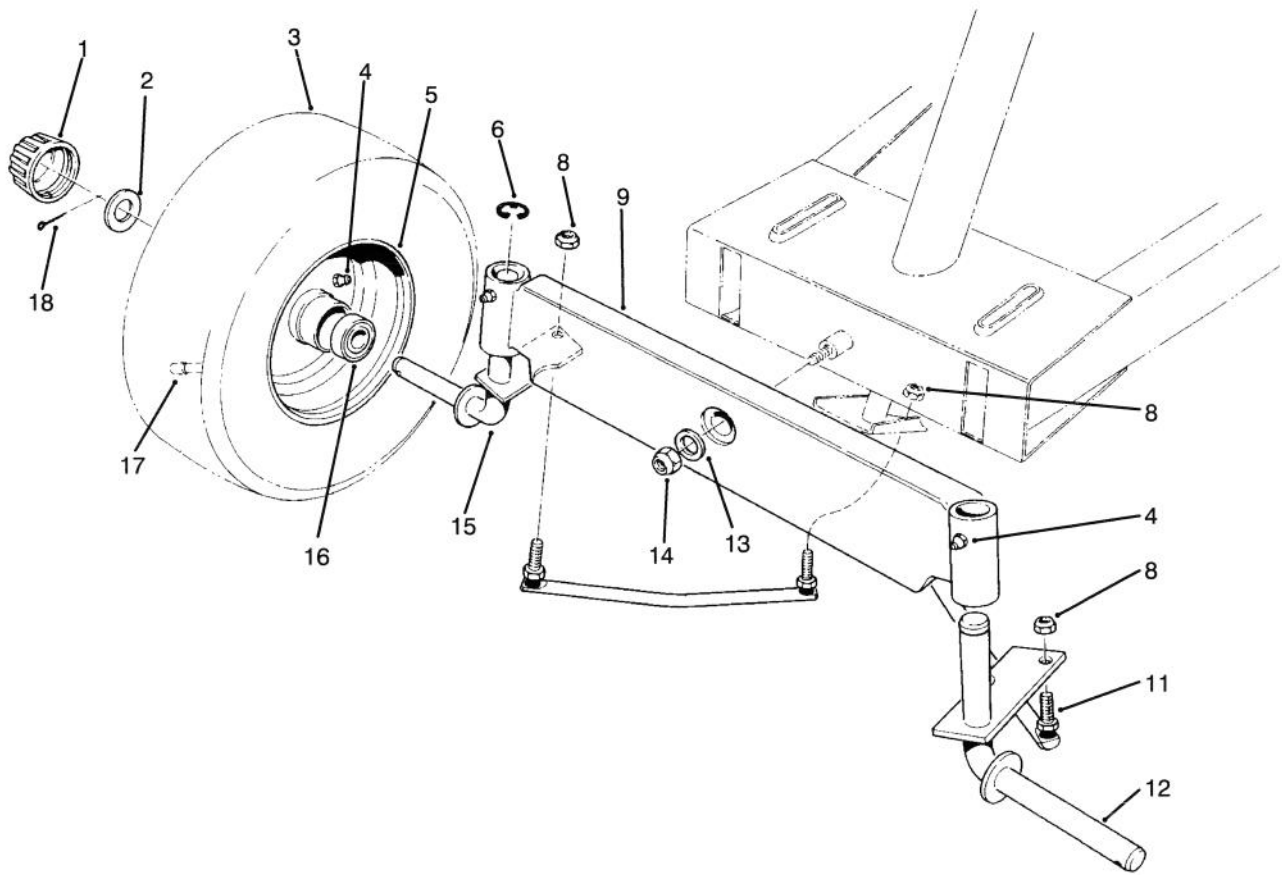

C-0003A

FRONT AXLE ASSEMBLY

Ref. No.	Part No.	Description	No. Used
1	61-9780	Cap - Hub	2
2	28-2480	Washer - Flat	2
3	231-116	Tire	2
4	302-5	Fitting - Grease	4
5	217-80	Rim	2
6	32151-48	Ring - Retaining	2
8	3296-4	Nut - Lock	4
9	67-0990	Axle - Front	1

Ref. No.	Part No.	Description	No. Used
11	67-0880	Assembly - Tie Rod	2
12	67-0810-01	Spindle - L.H.	1
13	3256-26	Washer - Flat	1
14	3296-25	Nut - Lock	1
15	67-0800-01	Spindle - R.H.	1
16	110513	Bearing	4
17	232-27	Valve Stem w/Cap	2
18	3272-12	Pin - Cotter	2