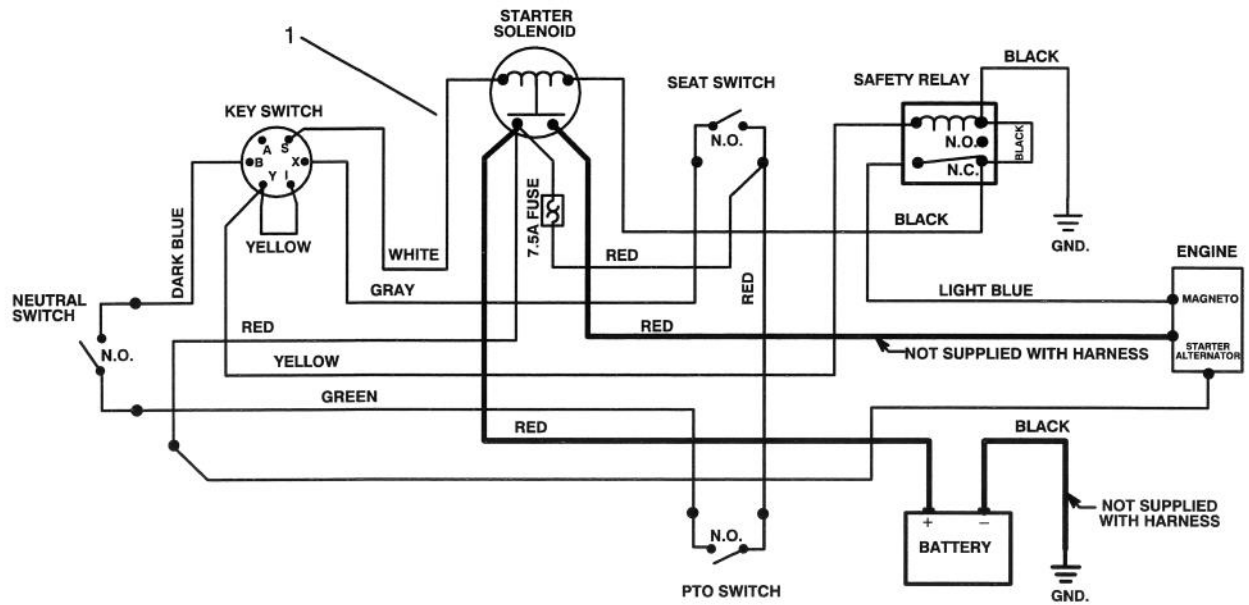

C-1578

ELECTRICAL SCHEMATIC

Ref. No.	Part No.	Description	No. Used
1	88-9870	Harness - Wire	1

Ref. No.	Part No.	Description	No. Used