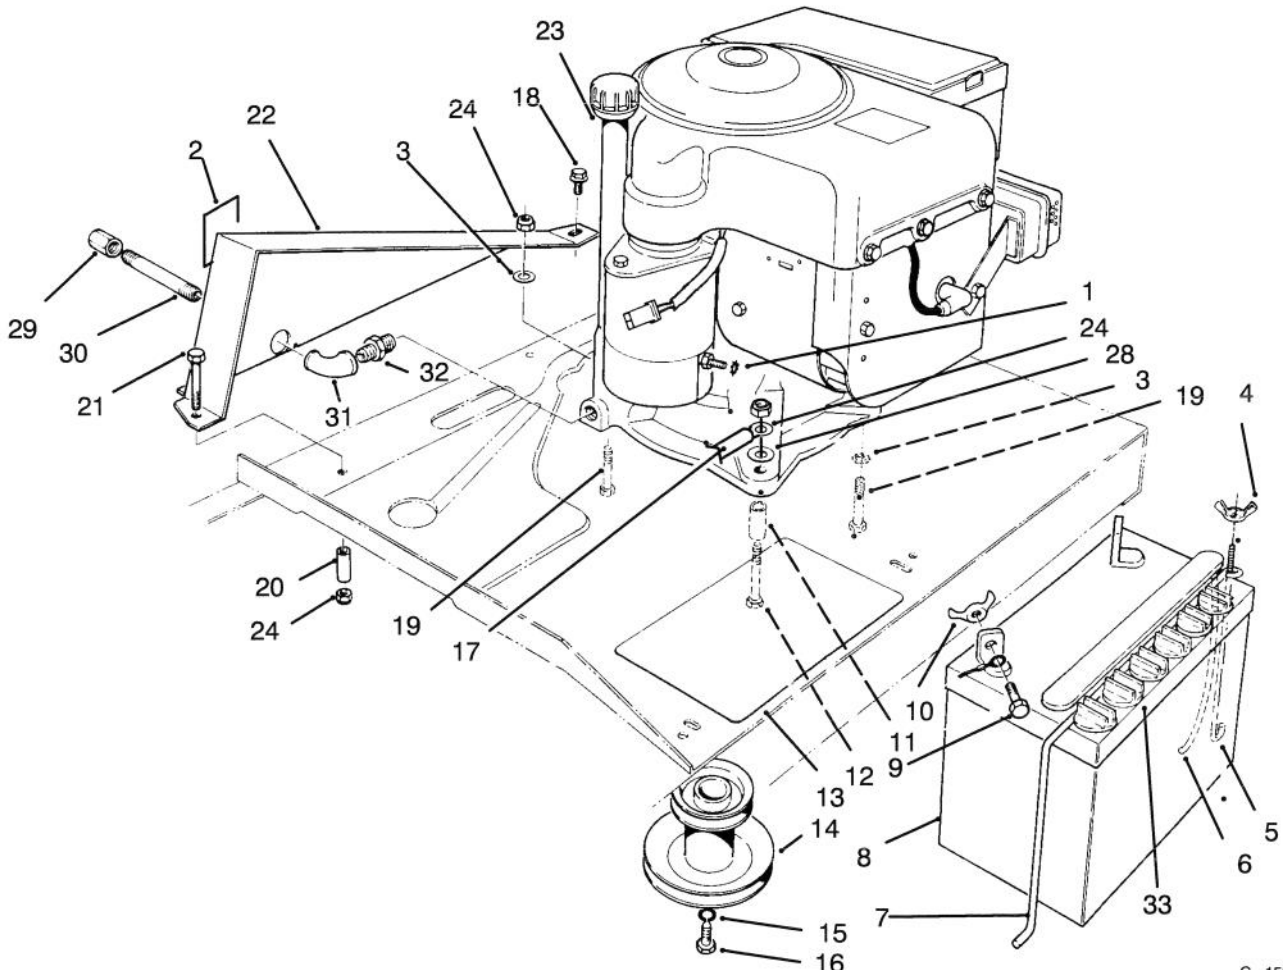

C-1525B

ENGINE ASSEMBLY

Ref. No.	Part No.	Description	No. Used
1	3255-7	Washer - Lock, Int. Tooth	1
3	3256-23	Washer - Flat	4
4	32103-14	Nut - Wing	1
5	56-7720	Post - Hold Down, Battery	1
6	56-2540	Tube - Drain	1
7	56-7710	Hold Down - Battery	1
8	80-2600	Battery 12V	1
9	321-4	Screw - Cap Hex. Hd.	2
10	32103-22	Nut - Wing	2
11	80-4560	Spacer	1
12	322-12	Screw - Cap Hex. Hd.	1
13	62-4300	Pad - Anti-Skid	1
14	83-4840	Pulley - Engine	1
15	3256-25	Washer - Flat	1
16	62-3760	Screw - Cap Hex. Hd.	1

Ref. No.	Part No.	Description	No. Used
17	54-3091	Assembly - Wire Battery to Ground	2
18	32144-14	Screw - Self Tapping	1
19	322-7	Screw - Cap Hex. Hd.	3
20	67-0920	Guide - Belt	1
21	322-10	Screw - Cap Hex. Hd.	1
22	67-0962-01	Guard - Chain	1
23		Engine - 8 H.P. B & S	1
24	3296-29	Nut - Lock	5
28	3255-8	Washer - Lock	4
29	288-2	Cap - Pipe	1
30	289-34	Nipple - Pipe	1
31	2811-17	Elbow - Street	1
32	2812-1	Reducer	1
33	84-8470	Cap - Battery	6