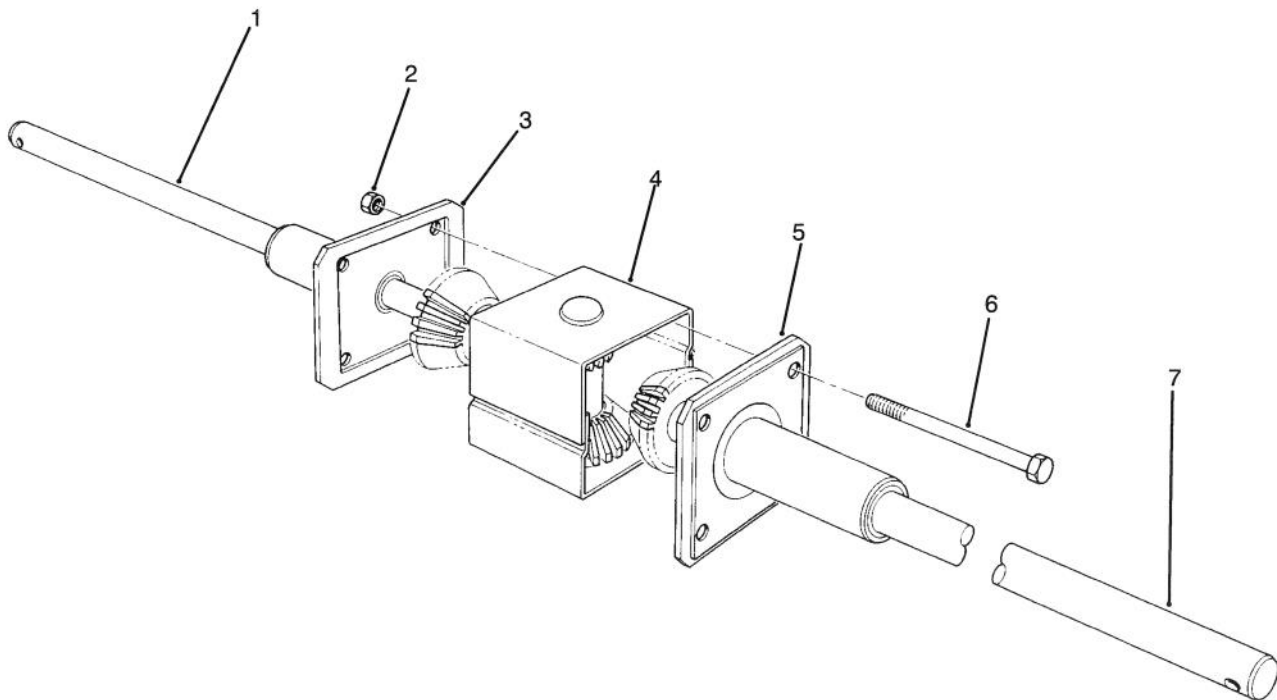

C-0010

DIFFERENTIAL ASSEMBLY

Ref. No.	Part No.	Description	No. Used
1	55-7762	Axle - R.H.	1
2	32152-1	Nut - Lock	4
3	55-7770	Cap - End, R.H.	1
4	55-7780	Case - Gear, Transfer	1

Ref. No.	Part No.	Description	No. Used
5	55-7771	Cap - End, L.H.	1
6	322-22	Screw - Cap Hex. Hd.	4
7	55-7763	Axle - L.H.	1
*	56-9960	Differential - Complete	1

*Not Illustrated