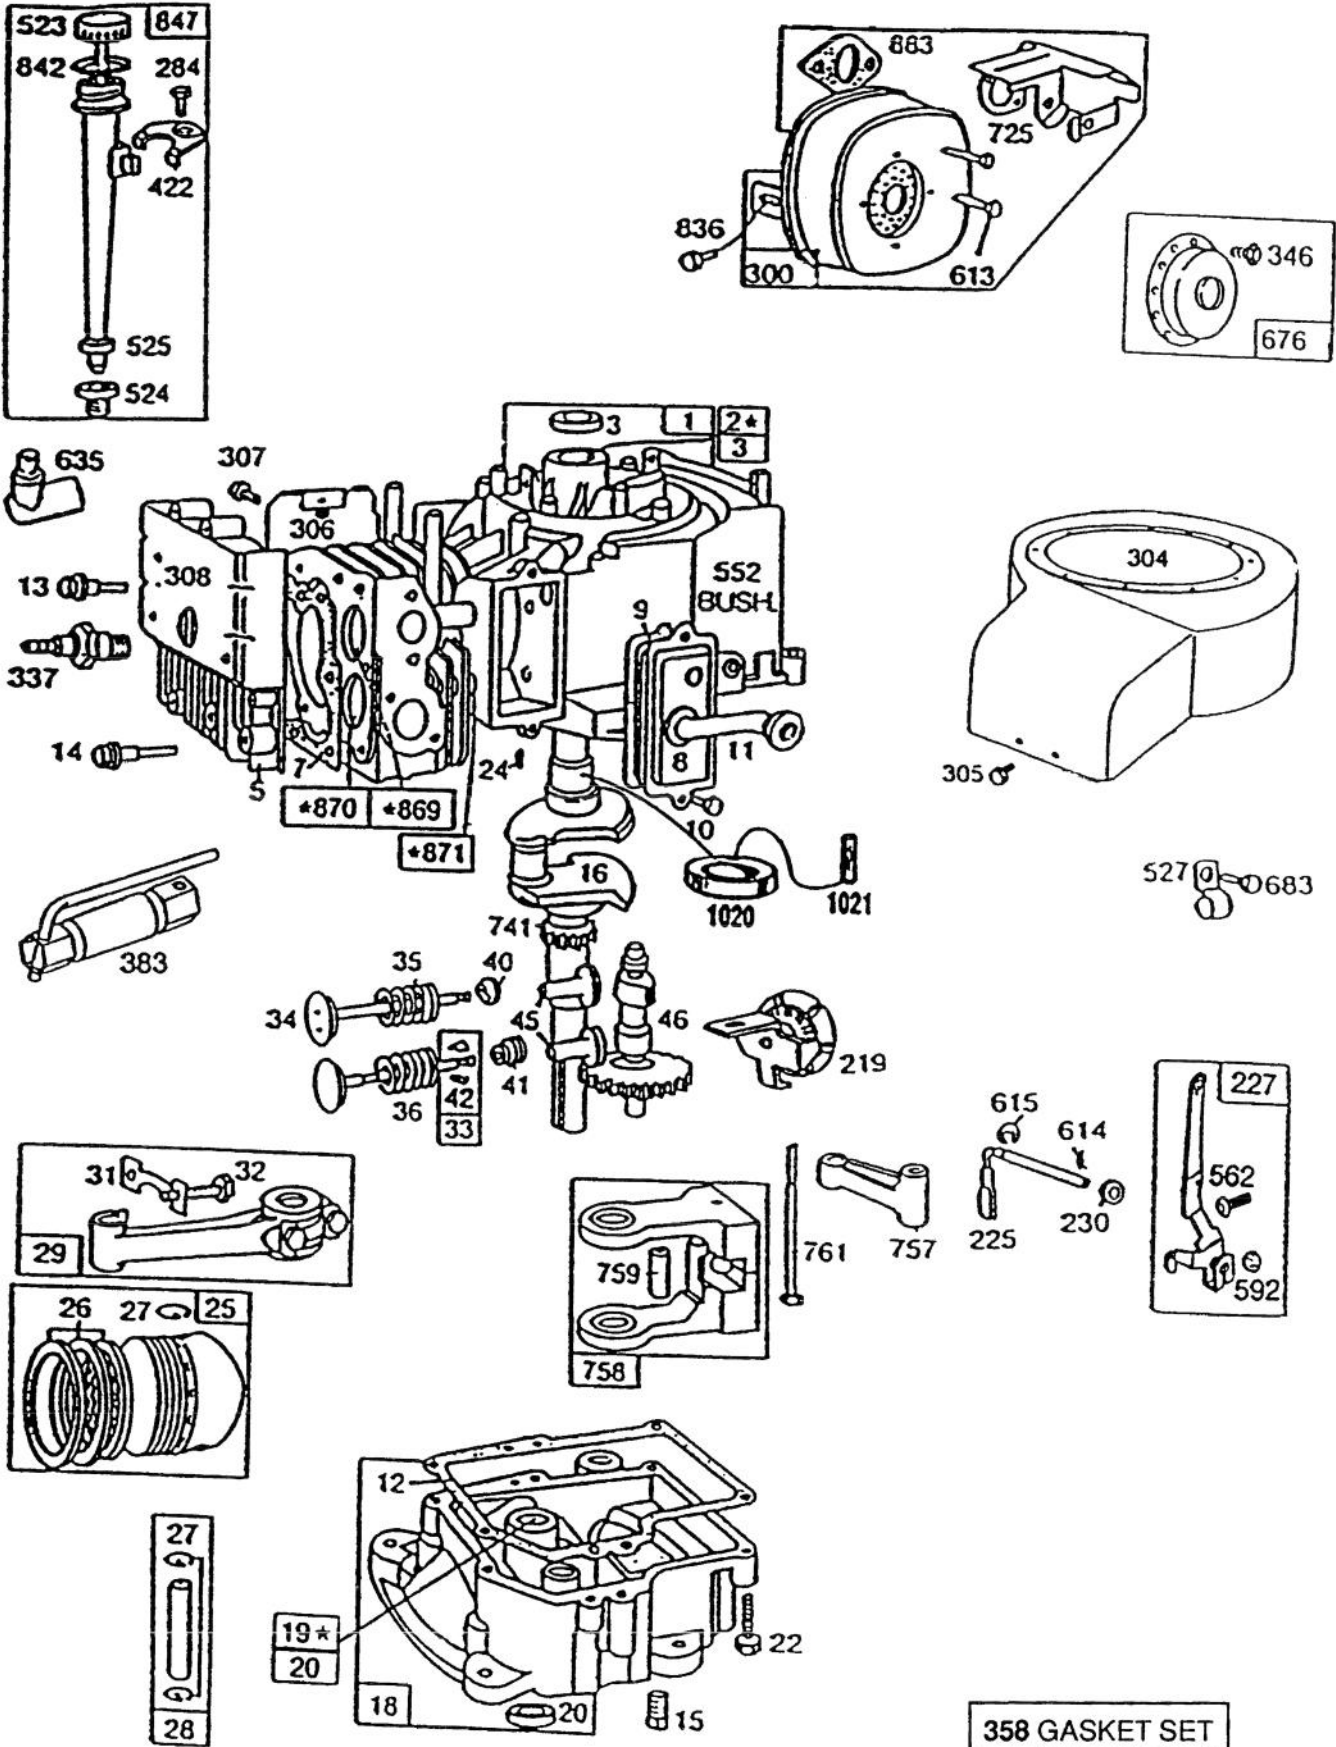

BRIGGS & STRATTON MODEL NO. 195707-0121-01

* REQUIRES SPECIAL TOOLS TO INSTALL.
SEE REPAIR INSTRUCTION MANUAL.

Assemblies include all parts shown in frames.

BRIGGS & STRATTON MODEL NO. 195707-0121-01

Ref. No.	Part No.	Description	No. Used
1	396269	Assembly - Cylinder	1
2	399267	Bearing - Cylinder Note: Requires special tools for installation.	1
3	294606	Seal - Oil	1
5	212286	Head - Cylinder	1
*7	272163	Gasket - Head, Cylinder	1
8	391406	Assembly - Breather	1
*9	27803	Gasket - Cover, Valve	1
10	94621	Screw	1
11	280005	Tube - Breather	1
*12	271701	Gasket - Cover, Crankcase 1/64" Thick	1
*	27876	Gasket - Cover, Crankcase .005" Thick	1
*	27877	Gasket - Cover, Crankcase .009" Thick	1
13	94565	Screw - Head, Cylinder	1
14	93723	Screw - Head, Cylinder (3" Long)	1
15	94239	Plug - Drain, Oil	1
16	396876	Crankshaft Note: Order Part 94388 for timing gear pin replacement.	1
18	392548	Base - Engine	1
19	295963	Bushing - Base, Engine Note: Requires special tool for installation.	1
20	391086	Seal - Oil	1
22	93585	Screw - Base, Mounting	1
24	222698	Key - Flywheel	1
25	391673	Assy. - Piston, Std.	1
	391674	Assy. - Piston, .010" O.S.	1
	391675	Assy. - Piston, .020" O.S.	1
	391676	Assy. - Piston, .030" O.S. PISTON RING SETS Note: For Chrome Piston Ring Set - Standard Size - Order No. 299743.	1
26	391669	Ring Set - Piston, Std.	1
	391670	Ring Set - Piston, .010" O.S.	1
	391671	Ring Set - Piston, .020" O.S.	1
	391672	Ring Set - Piston, .030" O.S.	1
27	68546	Lock - Piston Pin	1
28	295840	Assy. - Piston Pin, Std.	1
	295841	Assy. - Piston Pin, .005" O.S.	1
29	390402	Assy. - Rod, Connecting Note: For Connecting Rod with .020" Undersize Crankpin Bore - Order No. 390773.	1
31	222114	Lock - Screw, Conn. Rod	1

Ref. No.	Part No.	Description	No. Used
32	92659	Screw - Connecting Rod	1
33	390419	Valve - Exhaust	1
34	261055	Valve - Intake	1
35	65906	Spring - Valve, Intake	1
36	26828	Spring - Valve, Exhaust	1
40	221596	Retainer - Valve, Intake	1
41	292260	Rotocoil - Valve, Exhaust	1
42	93630	Retainer - Valve, Exhaust Rotocoil	2
45	260933	Tappet - Valve	1
46	211689	Gear - Cam	1
225	231058	Crank - Gov. (1/4" Dia.)	1
227	43935	Assy. Lever - Governor for 1/4" Dia. Crank	1
230	222450	Washer - Lever, Governor (1/4" Inside Diameter)	1
284	94419	Screw - Clamp, Mounting	1
300	398507	Muffler - Exhaust	1
304	494084	Housing - Blower	1
305	94608	Screw - Blower Hsg., Sems	1
306	224543	Shield - Cylinder	1
307	93949	Screw - Shield, Cylinder	1
308	222636	Cover - Head, Cylinder	1
337	802592	Plug - Spark	1
346	93705	Screw	1
358	299577	Gasket Set	1
383	89838	Wrench - Spark Plug	1
422	223394	Clamp - Tube, Oil Filler	1
523	391840	Cap & Dipstick - Oil Filler	1
524	68838	Seal - Tube, Filler	1
525	280133	Tube - Filler, Oil	1
527	221428	Clamp	1
552	491986	Bushing - Crank, Gov.	1
562	92613	Bolt - Lever, Governor	1
592	231082	Nut - Hex.	1
613	94042	Screw - Muffler	1
614	93306	Pin - Hair, Cotter	1
615	93307	Retainer - E-Ring	1
635	66538	Elbow - Plug, Spark	1
676	395700	Deflector - Exhaust	1
683	93572	Screw	1
725	223540	Shield - Muffler	1
741	262479	Gear - Timing	1
757	212359	Link - Counterweight	1
758	390172	Assy. - Counterweight	1
759	298909	Pin - Counterweight	1
761	93874	Screw - Counterweight	1
836	93559	Screw	1
842	270920	Seal - Cap, Filler	1
847	392066	Filler Group - Oil	1
869	211661	Seat - Valve, Intake (Std.)	1
870	211661	Seat - Valve, Exhaust (Std.)	1
871	231218	Guide - Exhaust or Intake Valve, See repair manual	1
883	272309	Gasket - Pipe, Exhaust	1
1020	261190	Eccentric	1
1021	94160	Pin - Eccentric	1

*Included in Gasket Set - Part No. 299577.