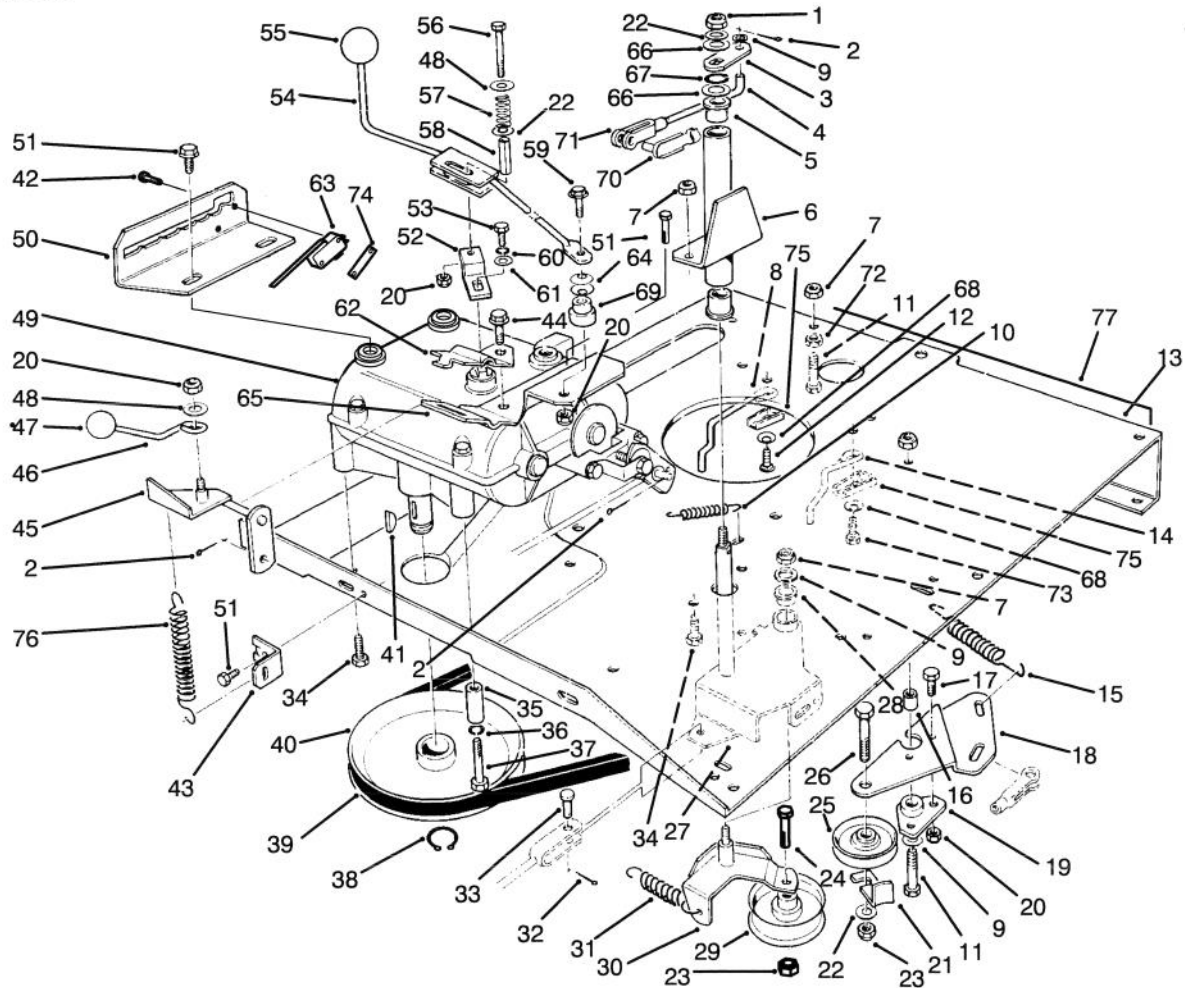

MODEL NO. 70040-5900001 & UP

PARTS CATALOG

WHEEL HORSE®
8-25 RECYCLER® RIDING MOWER

C-1940

FRONT BODY ASSEMBLY

Ref. No.	Part No.	Description	No. Used
1	76-1620	Decal - Instruction	1
2	3296-29	Nut - Lock	5
3	44-7030	Tread - Foot Rest	2
4	32104-110	Screw - Cap Hex. Hd.	4
5	3290-347	Nut - U-Type	4
6	67-1590	Bracket - Brake Return	1
7	67-1430	Spring - Compression	1
8	26-9530	Washer - Pivot	1
9	67-1340	Rod - Brake, Transmission	1
10	67-1330-03	Lever - Brake, Bellcrank	1
11	67-1450	Spring - Extension	1
12	67-1350	Rod - Front, Brake	1

Ref. No.	Part No.	Description	No. Used
11	67-0880	Assembly - Tie Rod	2
12	67-0810-01	Spindle - L.H.	1
13	3256-26	Washer - Flat	1
14	3296-25	Nut - Lock	1
15	67-0800-01	Spindle - R.H.	1
16	110513	Bearing	4
17	232-27	Valve Stem w/Cap	2
18	3272-12	Pin - Cotter	2

*Not Illustrated

C-1506A

TRANSMISSION & LINKAGE ASSEMBLY

Ref. No.	Part No.	Description	No. Used
1	3296-39	Nut - Lock	1
2	3272-6	Pin - Cotter	1
3	67-0690-03	Flat - Deck Engage	1
4	68-8370	Link - Deck Engage	1
5	256-90	Bushing	3
6	67-0540-03	Tube W.A. - Pivot (Incl. Ref. #5)	1
7	3296-29	Nut - Lock	8
8	67-0930	Guide R.H. - Belt, Engine	1
9	3256-23	Washer - Flat	3
10	26-6700	Spring - Return, Brake	1
11	322-6	Screw - Cap Hex. Hd.	1
12	3230-2	Bolt - Carriage	1
13	76-4090-01	Plate - Engine	1
14	67-0940	Guide L.H. - Belt, Engine	1
15	68-9950	Spring - Traction	1
16	67-0410	Spacer - Pivot	1
17	321-4	Screw - Cap Hex. Hd.	2
18	67-0420-03	Plate - Mount, Idler	1
19	67-0400	Mount - Pivot	1
20	3296-42	Nut - Lock	5
21	12-9020	Retainer - Belt	1
22	3256-24	Washer - Flat	3
23	3296-59	Nut - Lock	2