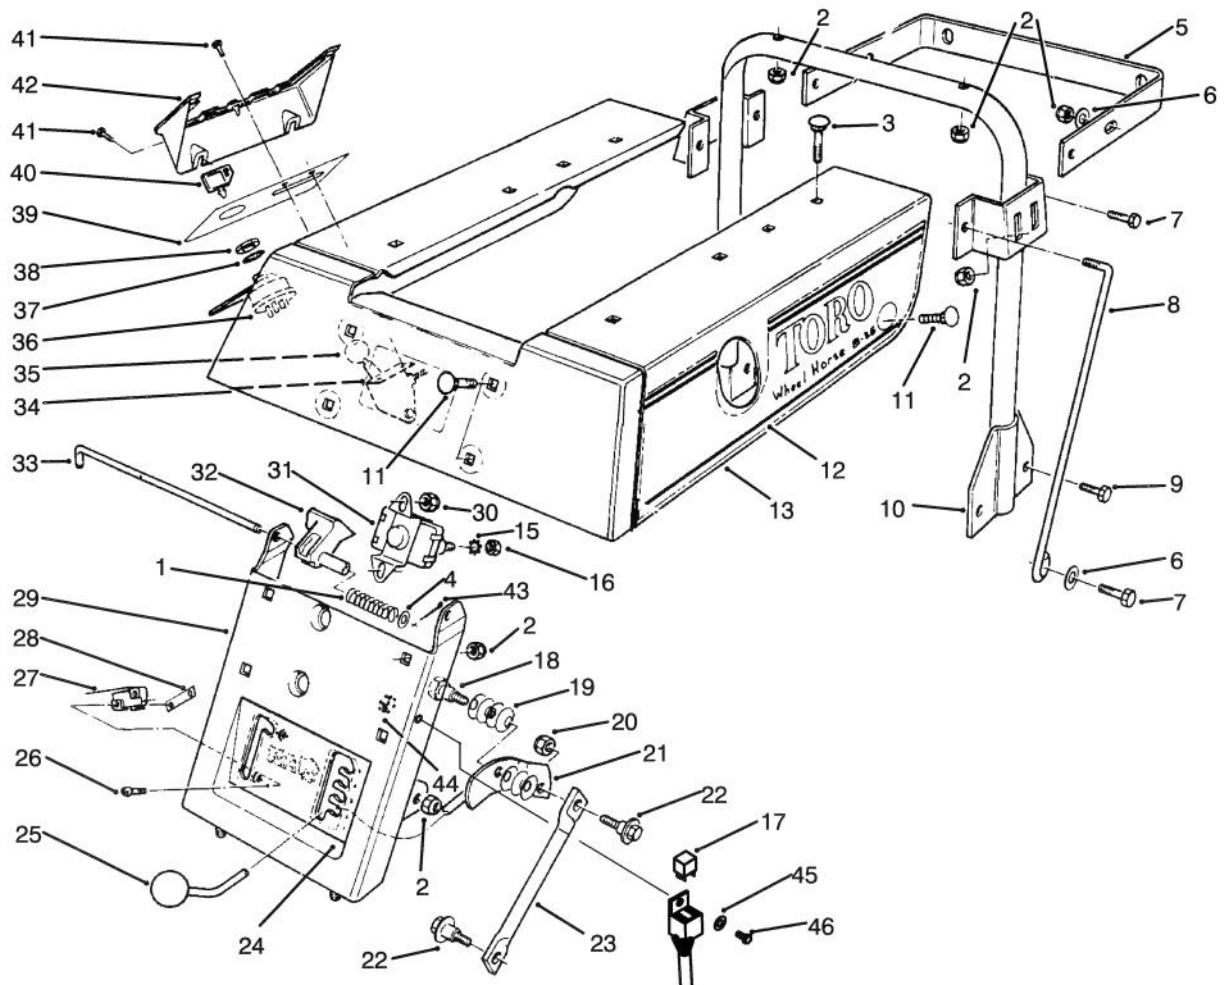

MODEL NO. 70040-5900001 & UP

PARTS CATALOG

WHEEL HORSE®
8-25 RECYCLER® RIDING MOWER

C-1940

FRONT BODY ASSEMBLY

Ref. No.	Part No.	Description	No. Used
1	76-1620	Decal - Instruction	1
2	3296-29	Nut - Lock	5
3	44-7030	Tread - Foot Rest	2
4	32104-110	Screw - Cap Hex. Hd.	4
5	3290-347	Nut - U-Type	4
6	67-1590	Bracket - Brake Return	1
7	67-1430	Spring - Compression	1
8	26-9530	Washer - Pivot	1
9	67-1340	Rod - Brake, Transmission	1
10	67-1330-03	Lever - Brake, Bellcrank	1
11	67-1450	Spring - Extension	1
12	67-1350	Rod - Front, Brake	1

Ref. No.	Part No.	Description	No. Used
10	56-6360	Filter	1
11	2412-98	Clamp - Hose	5
12	3296-29	Nut - Lock	4
13	3290-378	Tie - Cable	1
14	322-3	Screw - Cap Hex. Hd.	4
15	3256-23	Washer - Flat	8
16	3230-20	Bolt - Carriage	6
17	66-6920	Pad - Isolator	2
18	92-7978	Decal - Horsehead	1

C-0003A

FRONT AXLE ASSEMBLY

Ref. No.	Part No.	Description	No. Used
1	61-9780	Cap - Hub	2
2	28-2480	Washer - Flat	2
3	231-116	Tire	2
4	302-5	Fitting - Grease	4
5	217-80	Rim	2
6	32151-48	Ring - Retaining	2
8	3296-4	Nut - Lock	4
9	67-0990	Axle - Front	1

Ref. No.	Part No.	Description	No. Used
11	67-0880	Assembly - Tie Rod	2
12	67-0810-01	Spindle - L.H.	1
13	3256-26	Washer - Flat	1
14	3296-25	Nut - Lock	1
15	67-0800-01	Spindle - R.H.	1
16	110513	Bearing	4
17	232-27	Valve Stem w/Cap	2
18	3272-12	Pin - Cotter	2