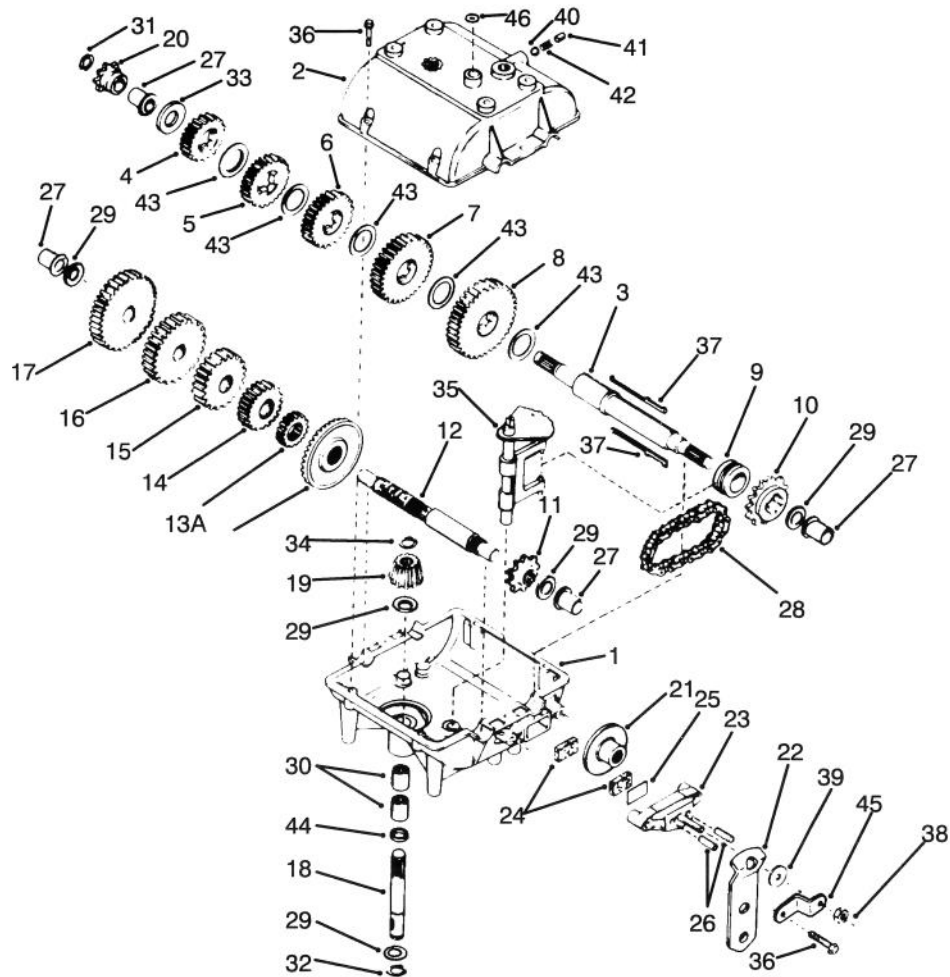

C-0441

TRANSMISSION PEERLESS MODEL 700-025

Ref. No.	Part No.	Description	No. Used	Ref. No.	Part No.	Description	No. Used
1	770061	Case - Transmission	1	24	790006	Pad - Brake	2
2	772083	Cover - Transmission	1	25	790007	Plate - Pad, Brake	1
3	776217	Shaft - Output	1	26	786026	Pin - Dowel	2
4	778121A	Gear - Spur (20 Teeth)	1	27	780105A	Bushing - Flange	4
5	778122A	Gear - Spur (22 Teeth)	1	28	786081	Chain - Roller (No. 41 Chain, 24 Links)	1
6	778123A	Gear - Spur (25 Teeth)	1	29	780072	Washer - Thrust	5
7	778124A	Gear - Spur (30 Teeth)	1	30	780086	Bearing - Needle	2
8	778125	Gear - Spur (35 Teeth)	1	31	792072	Ring - Retaining	1
9	784266	Collar - Shift	1	32	792035	Ring - Retaining	1
10	786083	Sprocket (18 Teeth)	1	33	780109	Washer	1
11	786082	Sprocket (9 Teeth)	1	34	788040	Ring - Retaining	1
12	776134	Shaft - Counter	1	35	784267	Assy. Rod & Fork - Shift	1
13	788137A	Gear - Bevel (42 Teeth)	1	36	792073	Screw - Thread Forming	8
13A	778136	Gear - Spur (15 Teeth)	1	37	792089A	Key	2
14	778126A	Gear - Spur (20 Teeth)	1	38	792075	Nut - Lock	1
15	778127A	Gear - Spur (25 Teeth)	1	39	792076	Washer	1
16	778128A	Gear - Spur (28 Teeth)	1	40	792077	Ball - Steel	1
17	778129A	Gear - Spur (30 Teeth)	1	41	792078	Screw - Set	1
18	776135	Shaft - Input	1	42	792079	Spring	1
19	778113A	Bevel - Pinion, Input	1	43	780108	Washer - Thrust	5
20	786047	Sprocket (8 Teeth)	1	44	792001	O-Ring	1
21	790003	Disk - Brake	1	45	786086	Bracket - Lever, Brake	1
22	790008A	Lever - Brake	1	46	788069	Seal - Square Cut	1
23	790025	Holder - Pad, Brake	1