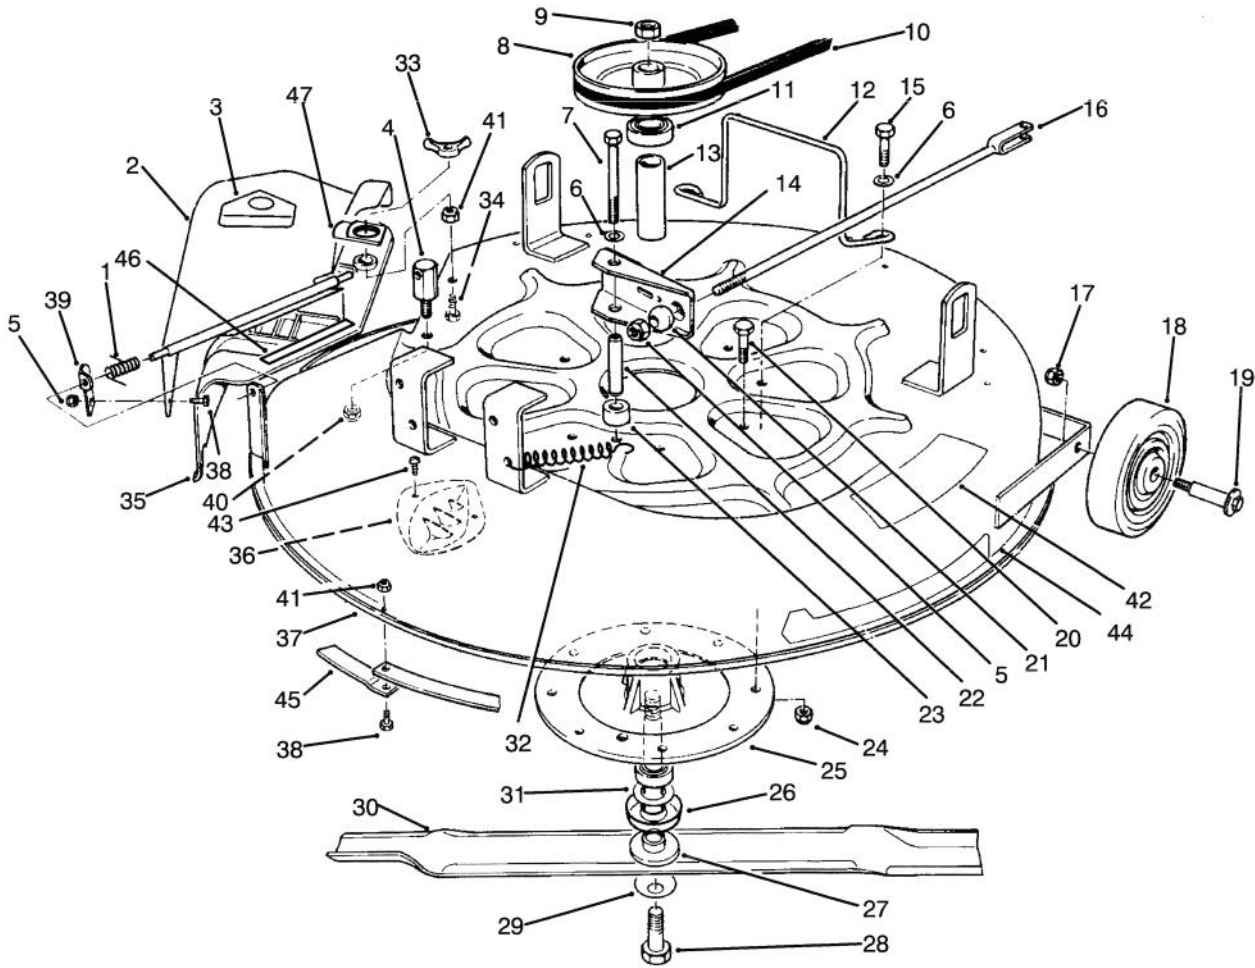

C-1943

CUTTING UNIT ASSEMBLY

Ref. No.	Part No.	Description	No. Used
1	28-8010	Spring	1
2	67-1151	Deflector (Incl. Ref. #3)	1
3	54-9220	Decal - Danger	1
4	67-0140	Post - Pivot	1
5	3296-8	Nut - Lock	2
6	3256-23	Washer - Lock	3
7	322-22	Screw - Cap Hex. Hd.	1
8	80-4460	Pulley - Deck	1
9	3219-6	Nut - Hex.	1
10	67-1390	V-Belt	1
11	38-7820	Bearing - Ball	2
12	80-4520	Guide - Belt	1
13	62-3660	Spacer - Bearing	1
14	67-1370	Assy. - Brake, Deck	1
15	322-6	Screw - Cap Hex. Hd.	2
16	67-0570	Rod W.A. - Brake, Deck	1
17	3296-39	Nut - Lock	2
18	61-9760	Wheel - Deck	2
19	56-6590	Bolt - Wheel	2
20	322-3	Screw - Cap Hex. Hd.	6
21	67-0710	Ball - Swivel	1
22	67-0730	Post - Mount, Brake	1
23	67-0740	Spacer - Brake, Deck	1
24	3296-29	Nut - Lock	9

Ref. No.	Part No.	Description	No. Used
25	67-0970	Hub - Spindle	1
26	80-4360	Shield - Bearing	1
27	80-4340	Shaft - Spindle	1
28	26-0671	Bolt - Blade	1
29	3290-465	Washer - Belleville	1
30	80-4530	Blade	1
31	80-4380	Spacer - Spindle	1
32	67-1440	Spring - Brake	1
33	32109-14	Nut - Wing	1
34	3234-21	Screw - Cap Hex. Hd.	1
35	80-4450	Cover - Recycler	1
36	80-4510	Kicker	4
37	16-2199	Deck (Incl. Ref. #42)	1
38	321-4	Screw - Cap Hex. Hd.	9
39	67-1600-01	Bracket - Deflector	1
40	3296-59	Nut - Lock	1
41	3296-42	Nut - Lock	9
42	76-4070	Decal - Danger	1
43	32144-111	Screw - Special	8
44	92-9522	Decal - Recycler	1
45	80-4540-03	Ring - Deck, Recycler	4
46	68-3650	Decal - Warning	1
47	83-6610	Tab - Hold Down	1