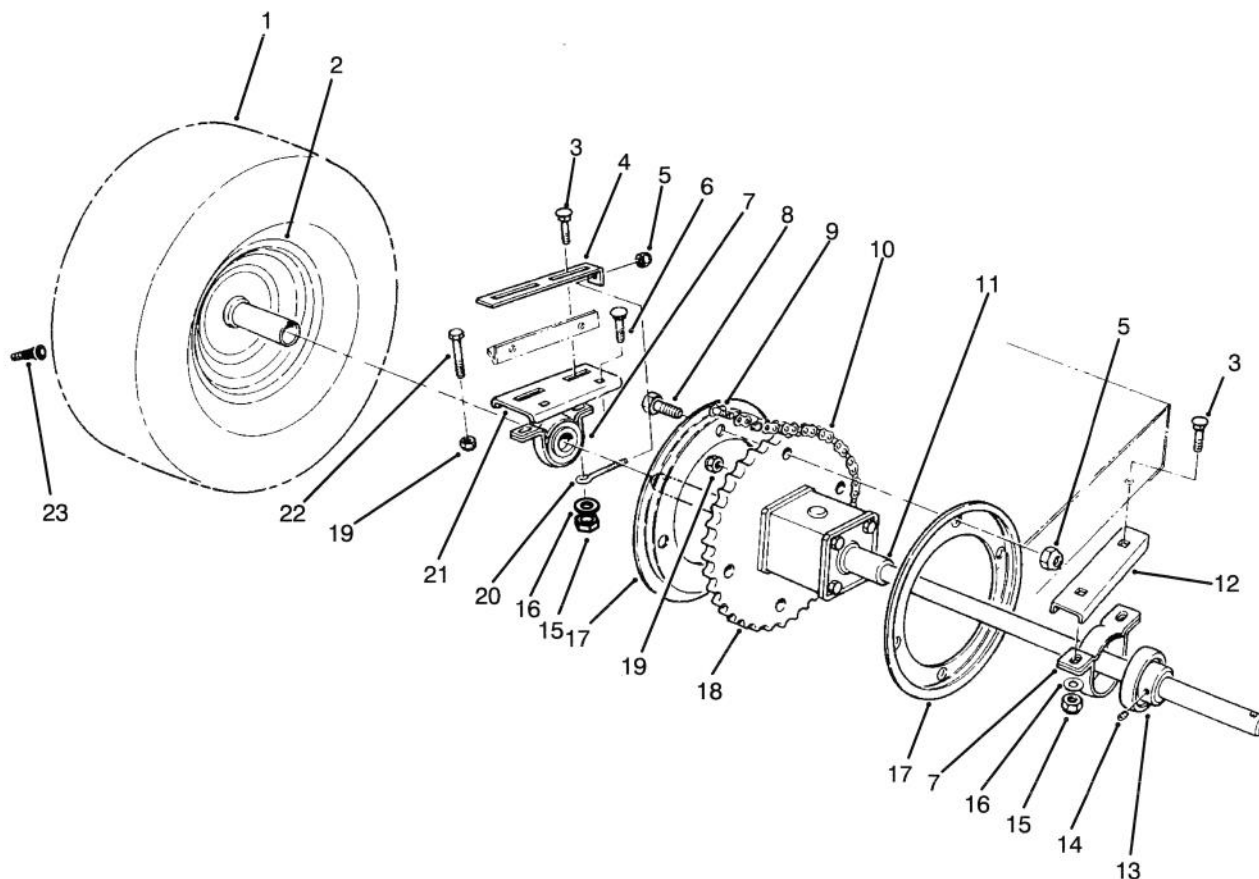

MODEL NO. 70040-5900001 & UP

PARTS CATALOG

WHEEL HORSE®
8-25 RECYCLER® RIDING MOWER

C-1940

FRONT BODY ASSEMBLY

Ref. No.	Part No.	Description	No. Used
1	76-1620	Decal - Instruction	1
2	3296-29	Nut - Lock	5
3	44-7030	Tread - Foot Rest	2
4	32104-110	Screw - Cap Hex. Hd.	4
5	3290-347	Nut - U-Type	4
6	67-1590	Bracket - Brake Return	1
7	67-1430	Spring - Compression	1
8	26-9530	Washer - Pivot	1
9	67-1340	Rod - Brake, Transmission	1
10	67-1330-03	Lever - Brake, Bellcrank	1
11	67-1450	Spring - Extension	1
12	67-1350	Rod - Front, Brake	1

Ref. No.	Part No.	Description	No. Used
17	54-3091	Assembly - Wire Battery to Ground	2
18	32144-14	Screw - Self Tapping	1
19	322-7	Screw - Cap Hex. Hd.	3
20	67-0920	Guide - Belt	1
21	322-10	Screw - Cap Hex. Hd.	1
22	67-0962-01	Guard - Chain	1
23		Engine - 8 H.P. B & S	1
24	3296-29	Nut - Lock	5
28	3255-8	Washer - Lock	4
29	288-2	Cap - Pipe	1
30	289-34	Nipple - Pipe	1
31	2811-17	Elbow - Street	1
32	2812-1	Reducer	1
33	84-8470	Cap - Battery	6

C-1578

ELECTRICAL SCHEMATIC

Ref. No.	Part No.	Description	No. Used
1	88-9870	Harness - Wire	1

Ref. No.	Part No.	Description	No. Used

C-0008A

REAR AXLE ASSEMBLY

Ref. No.	Part No.	Description	No. Used
1	231-115	Tire	2
2	44-9760	Rim	2
3	3231-4	Bolt - Carriage	2
4	61-9990	Plate - Adjusting	1
5	3296-42	Nut - Lock	5
6	3231-25	Bolt - Carriage	4
7	47-1480	Mount - Bearing	2
8	321-4	Screw - Cap Hex. Hd.	4
9	2710-11	Link - Connecting	1
10	67-0910	Chain (Incl. Ref. #9)	1
11	56-9960	Differential	1
12	66-6630-03	Support L.H.	1