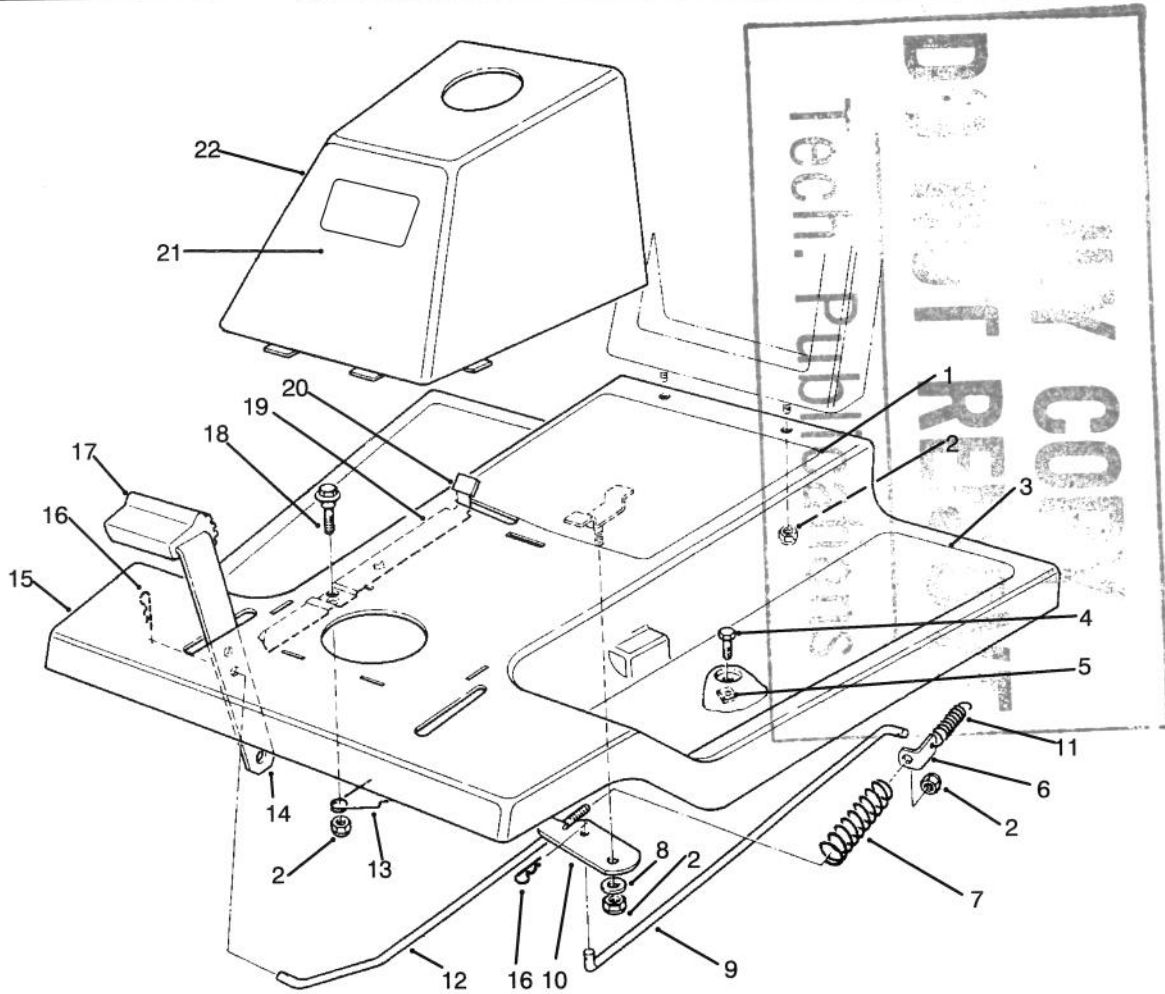

MODEL NO. 70040-5900001 & UP

PARTS CATALOG

WHEEL HORSE®
8-25 RECYCLER® RIDING MOWER

C-1940

FRONT BODY ASSEMBLY

Ref. No.	Part No.	Description	No. Used
1	76-1620	Decal - Instruction	1
2	3296-29	Nut - Lock	5
3	44-7030	Tread - Foot Rest	2
4	32104-110	Screw - Cap Hex. Hd.	4
5	3290-347	Nut - U-Type	4
6	67-1590	Bracket - Brake Return	1
7	67-1430	Spring - Compression	1
8	26-9530	Washer - Pivot	1
9	67-1340	Rod - Brake, Transmission	1
10	67-1330-03	Lever - Brake, Bellcrank	1
11	67-1450	Spring - Extension	1
12	67-1350	Rod - Front, Brake	1

Ref. No.	Part No.	Description	No. Used
13	19-1970	Spring - Brake, Parking	1
14	67-1130-03	Pedal - Brake & Clutch	2
15	67-1070-01	Body W.A. - Front	1
16	3290-250	Pin - Hair, Cotter	2
17	65-2920	Pad - Pedal	2
18	19-1470	Bolt - Shoulder	1
19	19-1610-03	Lever - Brake, Parking	1
20	19-2200	Tip - Brake, Parking	1
21	92-7981	Decal - Toro	1
22	55-7101	Tower (Incl. Ref. #21)	1

C-0005

FRAME ASSEMBLY

Ref. No.	Part No.	Description	No. Used
1	322-3	Screw - Cap Hex. Hd.	6
2	44-7140-01	Mount - Bearing, Axle	1
3	67-0520-01	Channel - R.H.	1
4	3296-29	Nut - Lock	16
5	67-0010-03	Lift W.A. - Front, Deck	1
6	67-0430	Rod - Clutch	1
7	282-27	Clevis	1
8		Assembly - Pin, Clevis	1
9	3272-6	Pin - Cotter	2
10	67-0090-03	Bracket - Link, H.O.C.	1
11	67-0050-01	Tube W.A. - Support, Rear	1
12	3296-39	Nut - Lock	5
13	67-1510-03	Brace - Stop, Deck	2
14	3290-355	Pin - Hair, Cotter	2
15	67-1460	Washer - Flat	2
16	323-10	Screw - Cap Hex. Hd.	2
17	68-8380	Spacer - Stop, Deck	2
18	67-0300-01	Lever W.A. - H.O.C.	2
19	46-2511	Bolt - Mounting, Axle	2