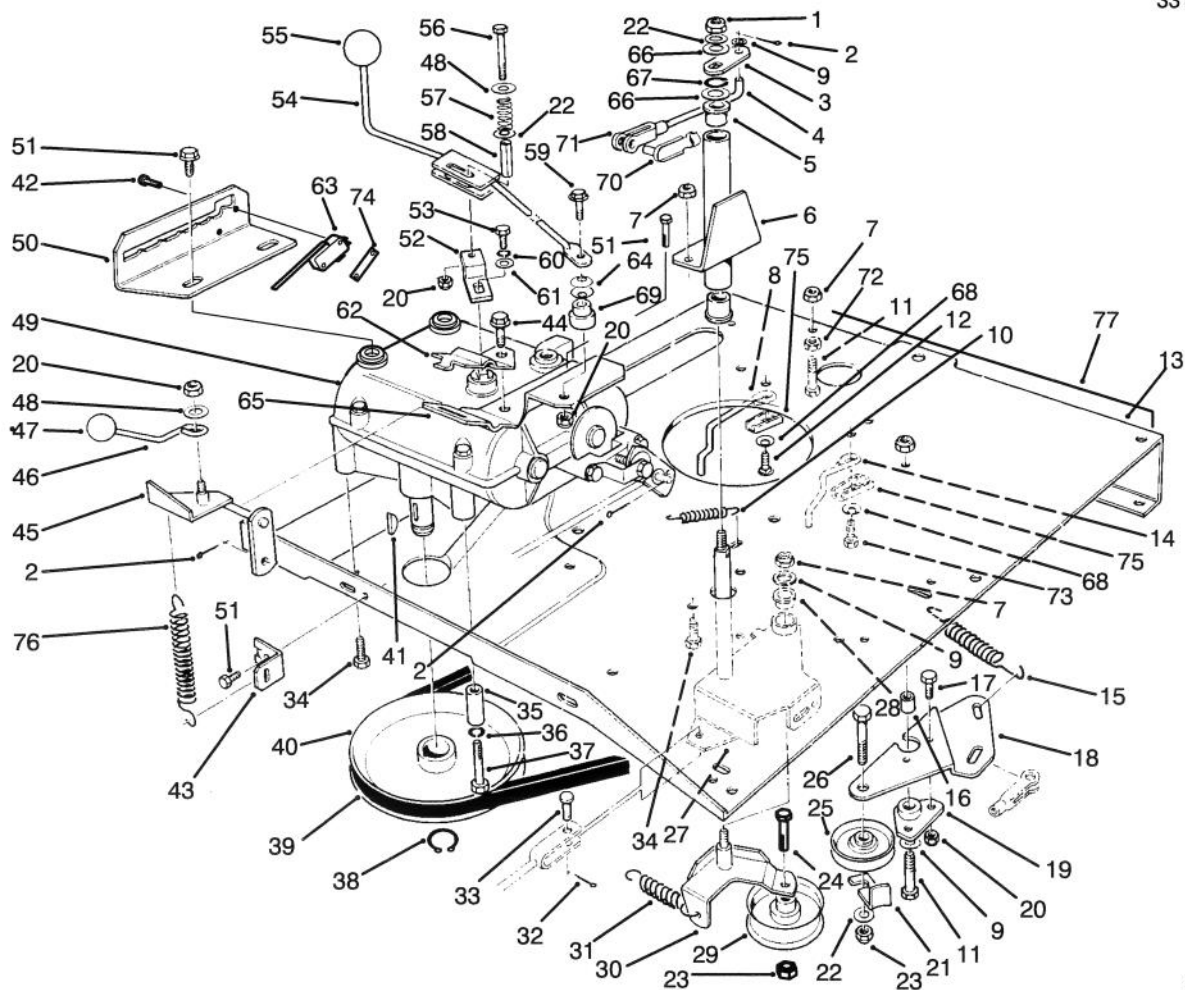

C-1506A

TRANSMISSION & LINKAGE ASSEMBLY (CONTINUED)

Ref. No.	Part No.	Description	No. Used
47	233-22	Knob	1
48	3256-55	Washer - Fender	2
49	67-1400	Transmission	1
50	88-9810-03	Gate - Shift	1
51	32144-14	Screw - Wash. Hd., Tap.	4
52	56-7620	Lever - Shift	1
53	329-4	Screw - Cap Hex. Hd.	1
54	76-3940-03	Lever W.A. - Shift	1
55	233-48	Knob	1
56	321-15	Screw - Cap Hex. Hd.	1
57	56-7730	Spring	1
58	56-7740	Spacer	1
59	321-8	Screw - Cap Hex. Hd.	1
60	3253-3	Washer - Lock	1
61	3256-22	Washer - Flat	5
62	67-0670	Bracket - Engage, Deck	1

Ref. No.	Part No.	Description	No. Used
63	88-9930	Switch - Micro	1
64	3290-478	Washer - Belleville	2
65	67-0660	Bracket - Mount, Shifter	1
66	20-3220	Washer - Flat	2
67	32151-62	Ring - Retaining	1
68	3290-456	Washer - Belleville	2
69	76-3970	Spacer - Pivot	1
70	67-1530	Assembly - Pin, Clevis	1
71	282-27	Clevis	1
72	3218-2	Nut - Jam	1
73	32144-26	Screw - Thread Forming	1
74	3290-354	Nut - Double	1
75	76-3820	Anchor - Guide, Belt	2
76	76-4660	Spring	1
77	76-3860	Decal	1