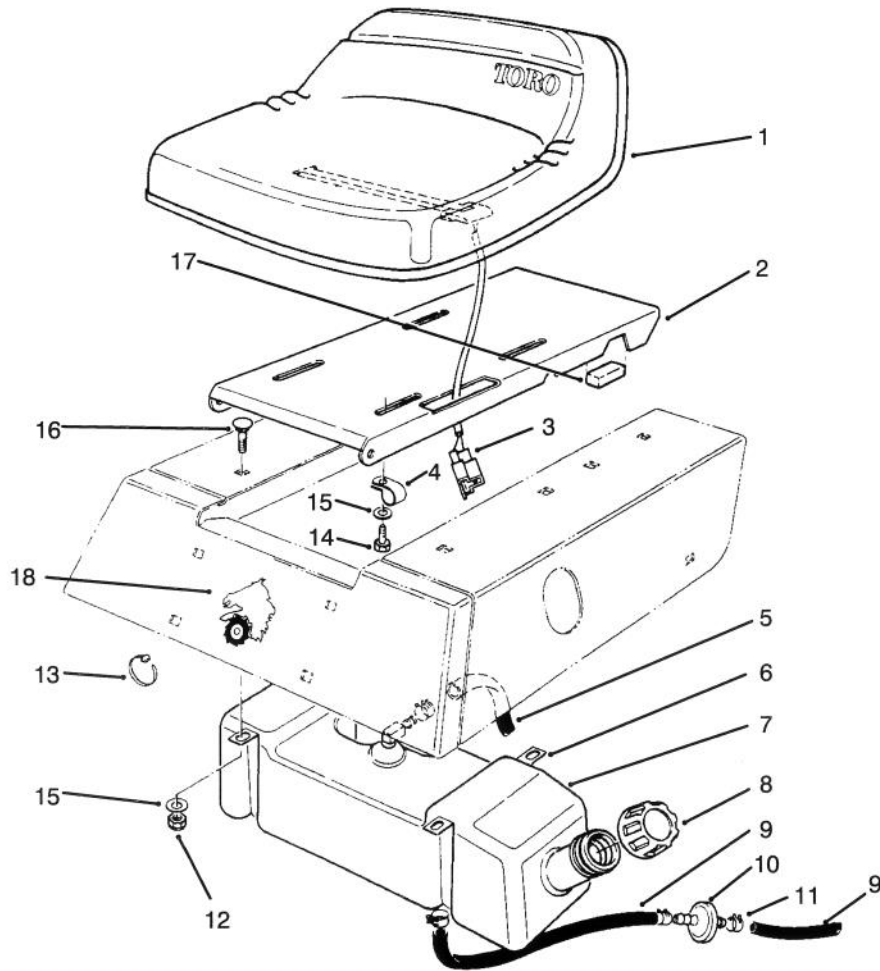

C-1941

SEAT & GAS TANK ASSEMBLY

Ref. No.	Part No.	Description	No. Used
1	66-6680	Seat	1
2	67-1241	Base - Seat	1
3	38-1420	Switch - Seat	1
4	18-2970	R-Clamp	1
5	47-2986	Hose - Gas	1
6	67-0950	Strap - Tank, Gas	2
7	80-4580	Tank - Gas	1
8	55-3576	Assembly - Cap, Gas	1
9	47-2964	Hose - Gas	2

Ref. No.	Part No.	Description	No. Used
10	56-6360	Filter	1
11	2412-98	Clamp - Hose	5
12	3296-29	Nut - Lock	4
13	3290-378	Tie - Cable	1
14	322-3	Screw - Cap Hex. Hd.	4
15	3256-23	Washer - Flat	8
16	3230-20	Bolt - Carriage	6
17	66-6920	Pad - Isolator	2
18	92-7978	Decal - Horsehead	1