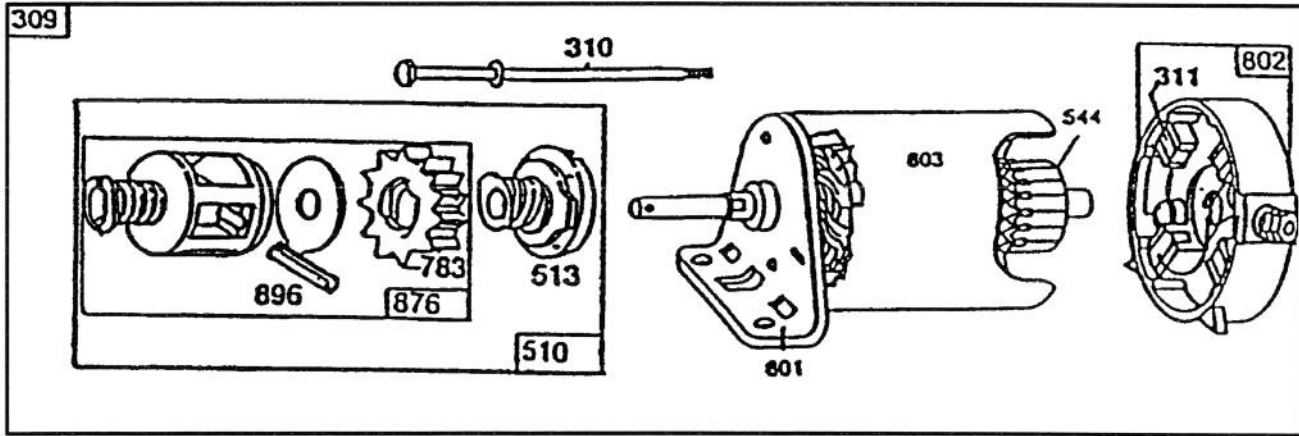

C-0784

STARTER – BRIGGS & STRATTON NO. 195707-0121-01

Ref. No.	Part No.	Description	No. Used
309	394805	Assembly – Motor & Drive	1
310	94003	Assembly – Thru Bolt	2
311	395538	Assembly – Brush	2
510	490421	Assembly – Drive (Incl. Ref. #513, 783, 876 & 896)	1
513	398003	Assembly – Clutch	1
544	390837	Assembly – Armature	1
783	280104	Gear	1

Ref. No.	Part No.	Description	No. Used
801	394856	Assembly – End Cap	1
802	395537	Assembly – Commutator, End Cap	1
803	398159	Assembly – Housing (3-21/32" Long)	1
876	490467	Kit – Retainer	1
896	94288	Pin – Roll	1