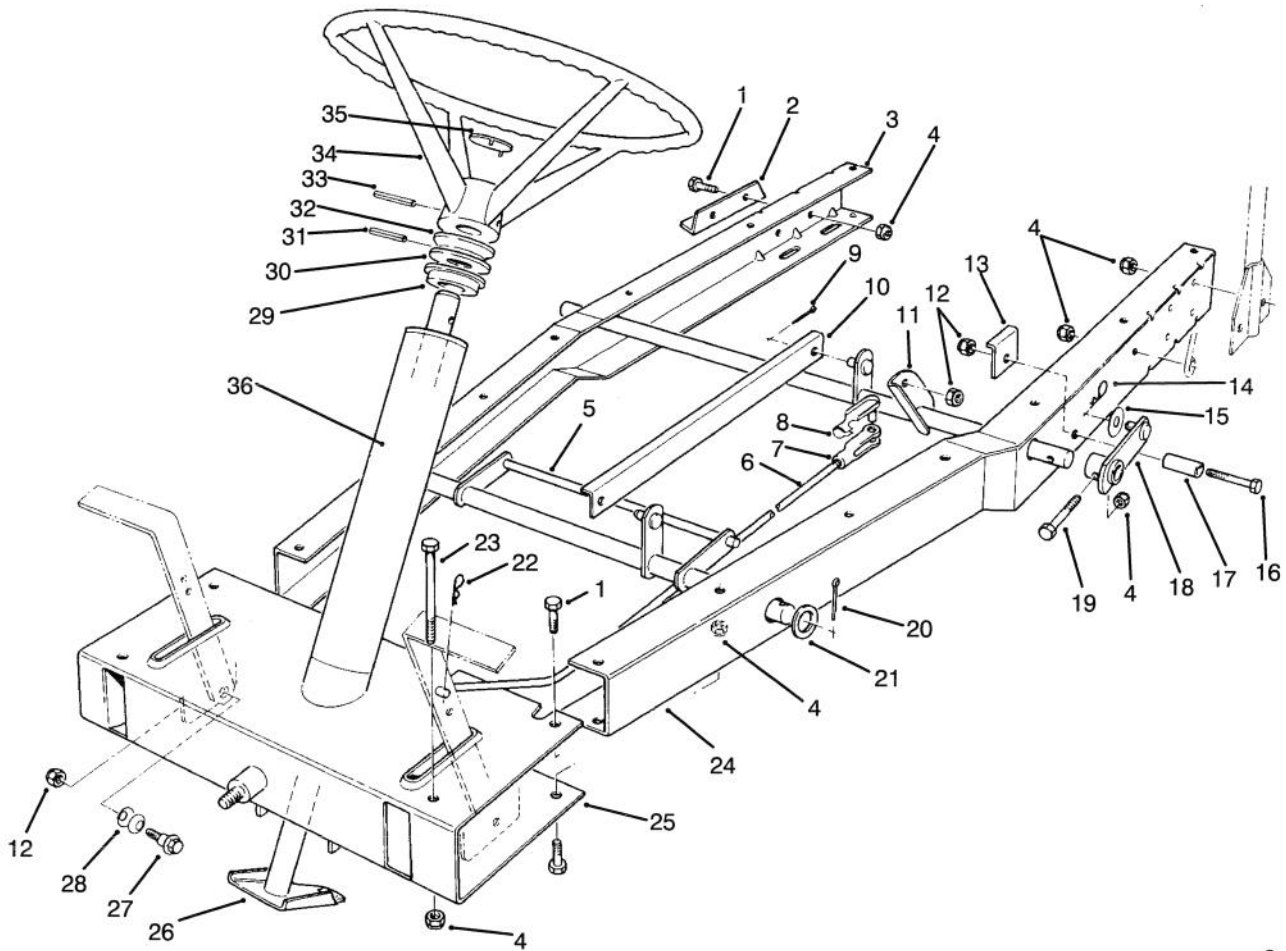

MODEL NO. 70040-5900001 & UP

PARTS CATALOG

WHEEL HORSE®
8-25 RECYCLER® RIDING MOWER

C-1940

FRONT BODY ASSEMBLY

Ref. No.	Part No.	Description	No. Used
1	76-1620	Decal - Instruction	1
2	3296-29	Nut - Lock	5
3	44-7030	Tread - Foot Rest	2
4	32104-110	Screw - Cap Hex. Hd.	4
5	3290-347	Nut - U-Type	4
6	67-1590	Bracket - Brake Return	1
7	67-1430	Spring - Compression	1
8	26-9530	Washer - Pivot	1
9	67-1340	Rod - Brake, Transmission	1
10	67-1330-03	Lever - Brake, Bellcrank	1
11	67-1450	Spring - Extension	1
12	67-1350	Rod - Front, Brake	1

Ref. No.	Part No.	Description	No. Used
13	19-1970	Spring - Brake, Parking	1
14	67-1130-03	Pedal - Brake & Clutch	2
15	67-1070-01	Body W.A. - Front	1
16	3290-250	Pin - Hair, Cotter	2
17	65-2920	Pad - Pedal	2
18	19-1470	Bolt - Shoulder	1
19	19-1610-03	Lever - Brake, Parking	1
20	19-2200	Tip - Brake, Parking	1
21	92-7981	Decal - Toro	1
22	55-7101	Tower (Incl. Ref. #21)	1

C-0005

FRAME ASSEMBLY

Ref. No.	Part No.	Description	No. Used
1	322-3	Screw - Cap Hex. Hd.	6
2	44-7140-01	Mount - Bearing, Axle	1
3	67-0520-01	Channel - R.H.	1
4	3296-29	Nut - Lock	16
5	67-0010-03	Lift W.A. - Front, Deck	1
6	67-0430	Rod - Clutch	1
7	282-27	Clevis	1
8		Assembly - Pin, Clevis	1
9	3272-6	Pin - Cotter	2
10	67-0090-03	Bracket - Link, H.O.C.	1
11	67-0050-01	Tube W.A. - Support, Rear	1
12	3296-39	Nut - Lock	5
13	67-1510-03	Brace - Stop, Deck	2
14	3290-355	Pin - Hair, Cotter	2
15	67-1460	Washer - Flat	2
16	323-10	Screw - Cap Hex. Hd.	2
17	68-8380	Spacer - Stop, Deck	2
18	67-0300-01	Lever W.A. - H.O.C.	2
19	46-2511	Bolt - Mounting, Axle	2