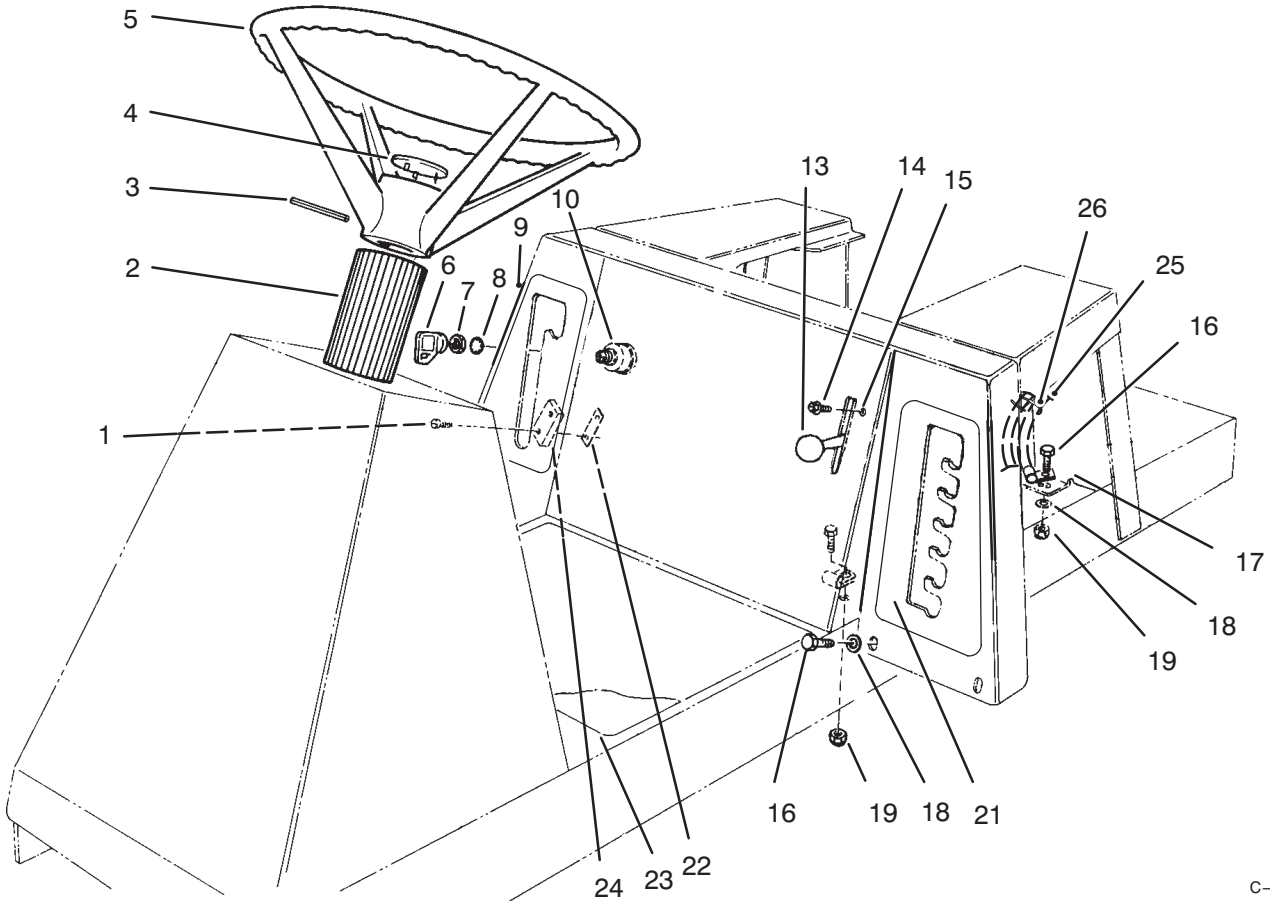

C-2119

STEERING WHEEL, SWITCHES & DECALS

Ref. No.	Part No.	Description	No. Used
1	147665	Screw – Phillips Head	2
2	66-6740	Cover – Shaft, Steering	1
3	32121-78	Pin – Roll	1
4	92-7990	Insert – Wheel, Steering	1
5	49-3242	Assy. – Wheel, Steering (Incl. Ref. #4)	1
6	63-8360	Key	1
7	218-461	Nut – Lock	1
8	3254-5	Washer – Lock, Int. Tooth	1
9	92-7983	Decal – Deck Engage	1
10	88-9830	Switch – Ignition (Incl. Ref. #6-8)	1
13	233-25	Knob	1

Ref. No.	Part No.	Description	No. Used
14	32104-76	Screw – Self-Tapping	2
15	92-0890	Control – Throttle (Incl. Ref. #13)	1
16	322-5	Screw – Cap Hex. Hd.	8
17	8830	Clamp	2
18	3256-23	Washer – Flat	7
19	3296-29	Nut – Lock	4
21	92-7984	Decal – H.O.C.	1
22	3290-354	Nut – Double	1
23	76-1090	Decal – Instructions	1
24	88-9931	Switch – Micro	1
25	54-3090	Wire Assembly	1
26	3290-378	Tie – Cable	1