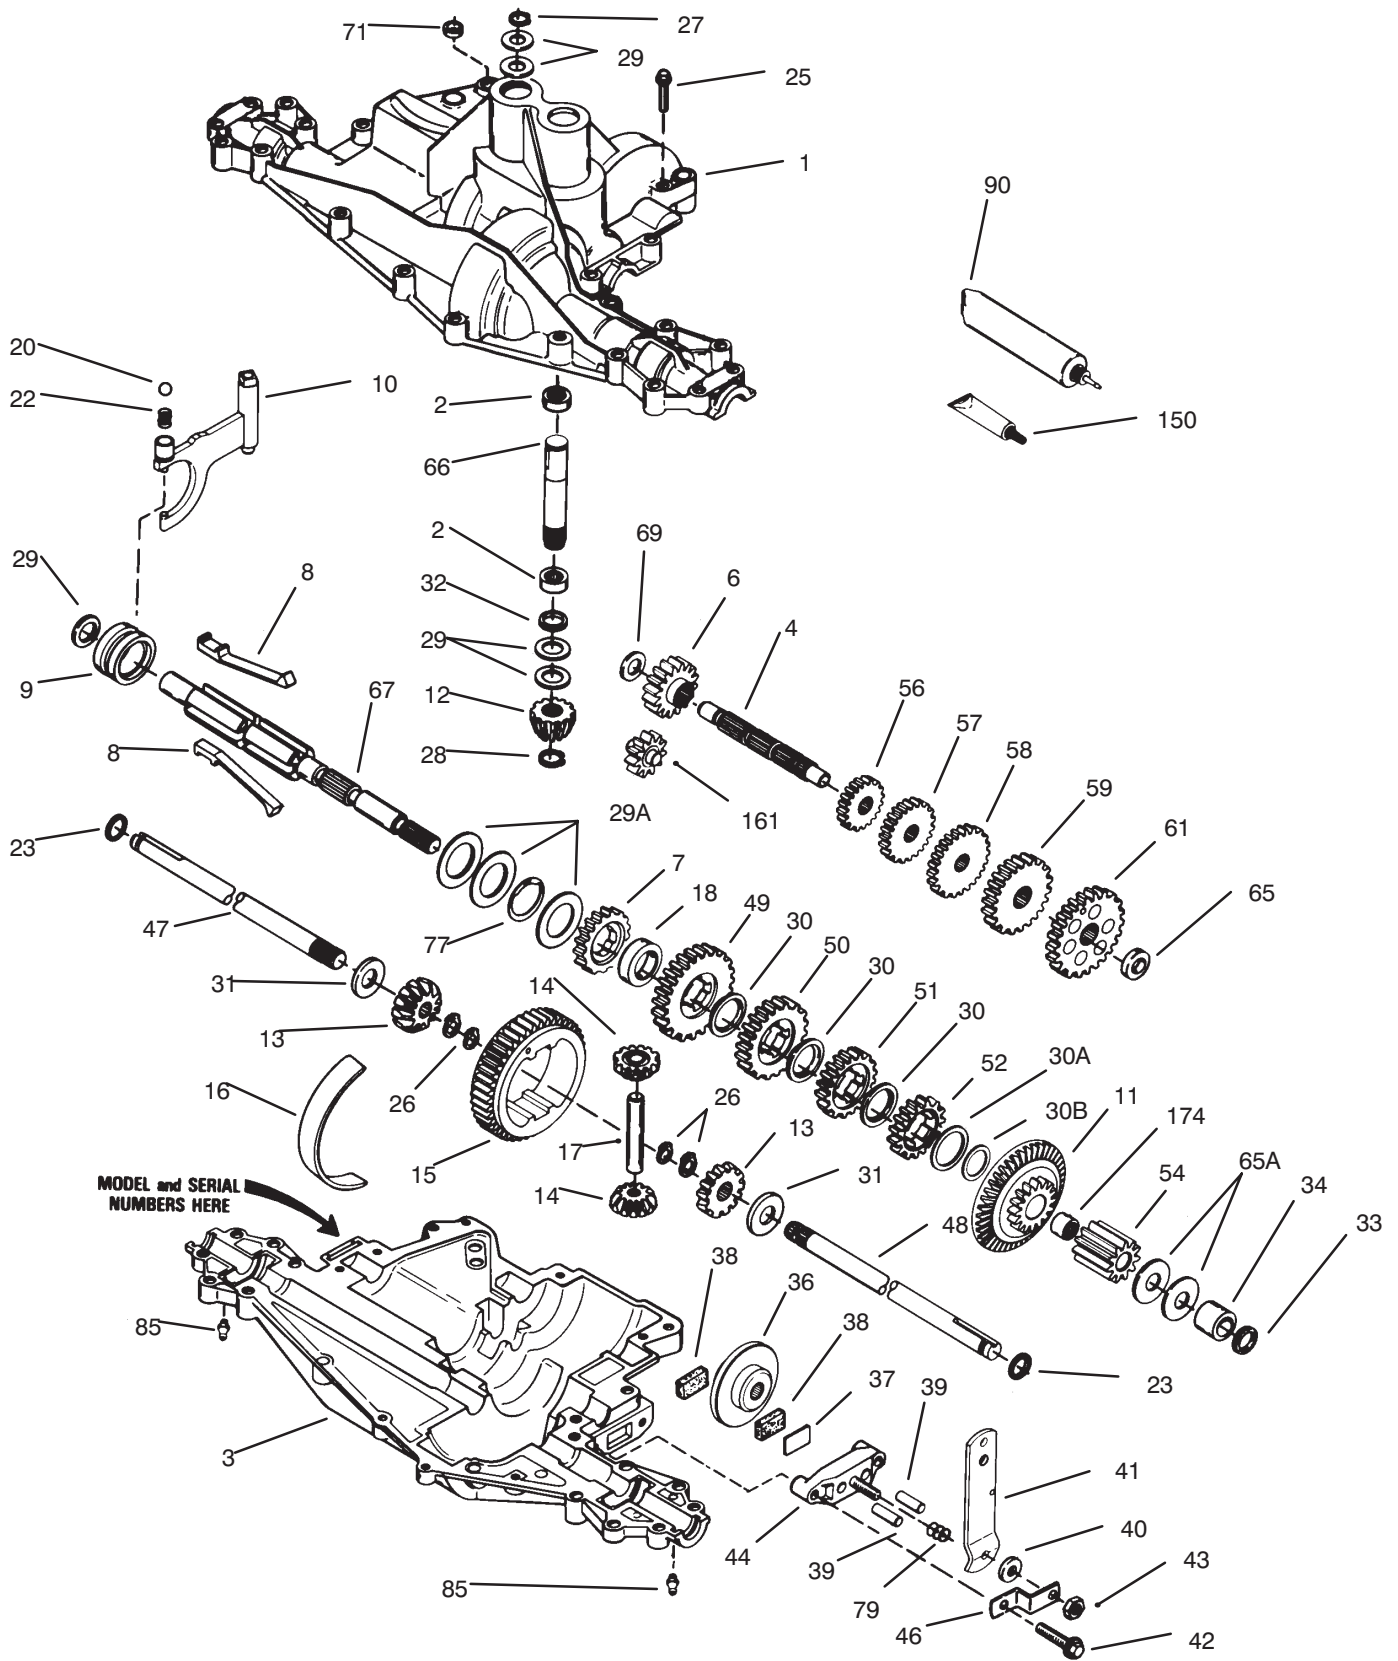

PEERLESS TRANSAXLE MODEL NO. 915-019

PEERLESS TRANSAXLE MODEL NO. 915-019

Ref. No.	Part No.	Description	No. Used	Ref. No.	Part No.	Description	No. Used
1	772117	Transaxle Cover	1	38	790006	Brake Pad	2
2	780086	Needle Bearing	2	39	786026	Dowel Pin	2
3	770114	Transaxle Case	1	40	792076	Washer	1
4	776300	Countershaft	1	41	790045	Brake Lever	1
6	778281	Spur Gear (16 Teeth)	1	42	792073	Screw	2
7	778122A	Spur Gear (22 Teeth)	1	43	792075	Locknut	1
8	792133	Shift Key	4	44	790025	Brake Pad Holder	1
9	784352	Shift Collar	1	46	786086	Brake Lever Bracket	1
10	784365	Shift Rod & Fork	1	47	774930	Axle (16-3/4" lg.)	1
11	778290	Bevel Gear & Bearing (44/16 Teeth) (Incl. Ref. #174)	1	48	774931	Axle (11-9/16" lg.) (Incl. Ref. #26)	1
12	778262	Bevel Pinion (14 Teeth)	1	49	778124A	Spur Gear (30 Teeth)	1
13	778221	Bevel Gear (16 Teeth)	2	50	778123A	Spur Gear (25 Teeth)	1
14	778068	Differential Pinion	2	51	778122A	Spur Gear (22 Teeth)	1
15	778260	Ring Gear	1	52	778273	Spur Gear (19 Teeth)	1
16	786150	Bearing Strip	1	54	778263	Spur Gear (11 Teeth)	1
17	78139	Drive Pin	1	56	778126A	Spur Gear (20 Teeth)	1
18	786147	Neutral Spacer	1	57	778127A	Spur Gear (25 Teeth)	1
20	792139	Ball (3/8" dia.)	1	58	778128A	Spur Gear (28 Teeth)	1
22	792142	Spring	1	59	778129A	Spur Gear (30 Teeth)	1
23	788061	Seal Ring	2	61	778265	Spur Gear (34 Teeth)	1
25	792073	Screw	17	65	780162	Washer	1
26	792125	Retaining Ring (pkg. of 2)	4	65A	780160	Washer	2
27	792035	Retaining Ring	1	66	776299	Input Shaft (3.522" lg.)	1
28	788040	Retaining Ring	1	67	776352	Shifter & Brake Shaft	1
29	780072	Washer	5	69	780161	Thrust Washer	1
29A	780090	Thrust Washer	3	71	788069	Square Cut Ring	1
30	780108	Washer	3	77	788078A	Inverted Retaining Ring (pkg. of 2)	1
30A	789145	Washer	1	79	792144	Spring	1
30B	780178	Washer	1	90	788067B	Grease (32 oz. btl. Bentonite grease)	1
31	780001	Washer	2	150	510334	Gasket Eliminator (Loctite #515)	1
32	792001	O-Ring	1	161	776302	Reverse Idler Assembly	1
33	788076	O-Ring	1	174	780085	Needle Bearing	1
34	780159	Bushing	1				
36	790071	Brake Disk	1				
37	790007	Brake Pad Plate	1