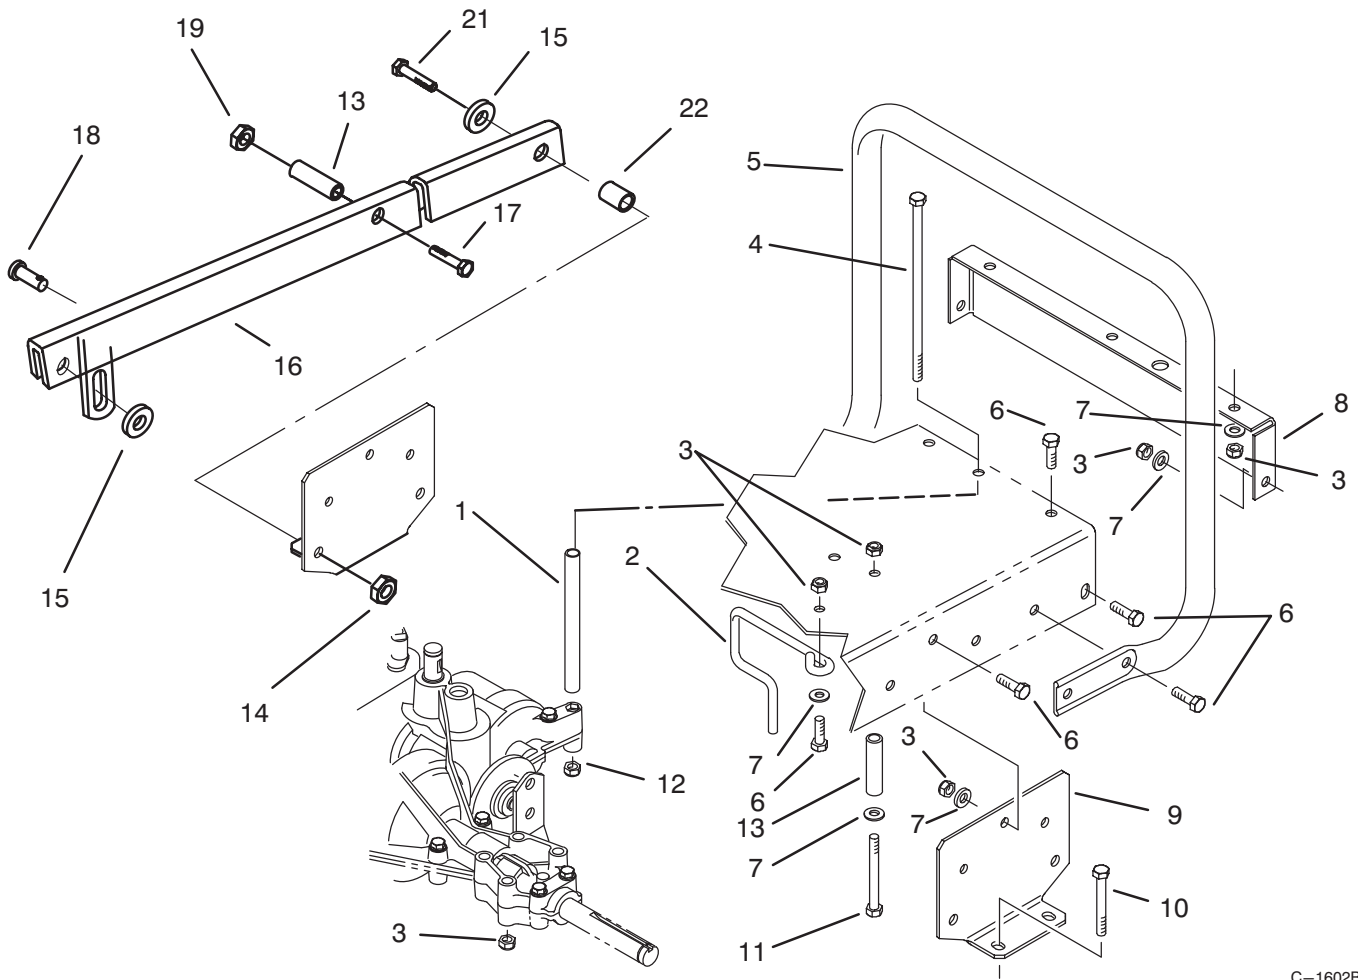

*Not Illustrated

ELECTRICAL SCHEMATIC

C-1586A

REAR AXLE ASSEMBLY

Ref. No.	Part No.	Description	No. Used	Ref. No.	Part No.	Description	No. Used
1	92-0889	Link - Shift	1	13	32151-48	Ring - Retaining	2
2	3253-3	Washer - Lock	1	14	61-9780	Cap - Hub	2
3	329-4	Screw - Cap Hex. Hd.	1	15	28-2480	Washer	2
4	92-0870	V-Belt - Traction	1	16	232-27	Stem - Valve	2
5	32120-64	Ring - Retaining	1	17	57-9940	Spring - Brake	1
6	3257-23	Key	1	18	92-0872	Rod - Brake	1
7	92-0874	Pulley	1	19	3296-29	Nut - Lock	1
8	92-0862	Transaxle	1	20	3254-2	Washer - Lock, Int. Tooth	1
9	3272-16	Pin - Cotter	1	21	92-0899	Guide - Belt, Lower	1
10	231-117	Tire	2	22	3272-6	Pin - Cotter	1
11	232-39	Tube - Inner	2	23	92-0880	Arm - Shift, Transaxle	1
12	88-9730	Rim	2	24	7-0036	Key - Square	2

C-1602B

STAND BAR ASSEMBLY

Ref. No.	Part No.	Description	No. Used
1	92-0897	Spacer	1
2	92-0898	Guide - Belt	1
3	3296-29	Nut - Lock	17
4	322-50	Screw - Cap Hex. Hd.	1
5	92-0864	Standbar	1
6	322-5	Screw - Cap Hex. Hd.	15
7	3256-23	Washer - Flat	12
8	92-0861	Frame - Rear	1
9	92-0865	Support - Axle	2
10	322-12	Screw - Cap Hex. Hd.	4
11	322-14	Screw - Cap Hex. Hd.	2