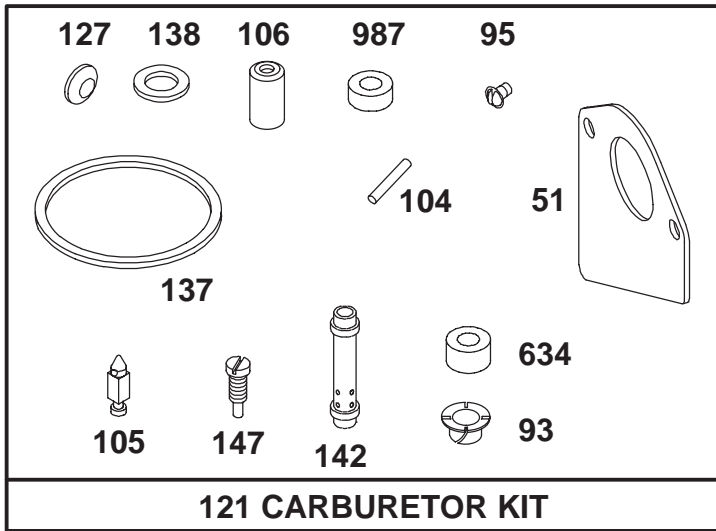

Assemblies include all parts shown in frames.

ENGINE BRIGGS & STRATTON MODEL 28D707-0124-01

Ref. No.	Part No.	Description	No. Used
★3	391086	Seal—Oil	
★7	271866	Gasket—Cylinder Head	
★9	27803	Gasket—Valve Cover	
★12	271916	Gasket—Crankcase (.015" Thick)	
★	271997	Gasket—Crankcase (.005" Thick)	
★	271996	Gasket—Crankcase (.009" Thick)	
★20	291675	Seal—Oil	
◆51	272465	Gasket—Carburetor	
★52	272554	Gasket—Carburetor	
●93	281346	Bushing—Throttle Shaft	
●95	94098	Screw—Throttle	
●104	231789	Pin—Float Hinge	
●105	231855	Valve—Inlet Needle	
●106	231854	Inlet Valve Seat	
121	497481	Carburetor Kit	

Ref. No.	Part No.	Description	No. Used
●127		Plug—Welch (Sold in Kit Only).	
◆137	281165	Gasket—Float Bowl	
◆138	281164	Washer—Float Bowl	
●142	496519	Nozzle—Carburetor Note: 496623 Nozzle—Carb. (High Altitude) Includes: 281164 Washer—Float Bowl	
●147	497472	Pilot—Jet	
358	494241	Gasket Set	
★524	281370	Seal—Filler Tube	
★537	281106	Gasket—Air Cleaner	
●634	281168	Seal—Choke Shaft	
★634A	491323	Seal—Governor	
★842	270920	Seal—Oil Filler Cap	
★883	272293	Gasket—Muffler	
977	494385	Carburetor Gasket Set	
●987	281166	Seal—Throttle	

★ Included in Gasket Set—Part No. 494241.
◆ Included in Carburetor Gasket Set—Part No. 494385.

● Included in Carburetor Kit—Part No. 497481.