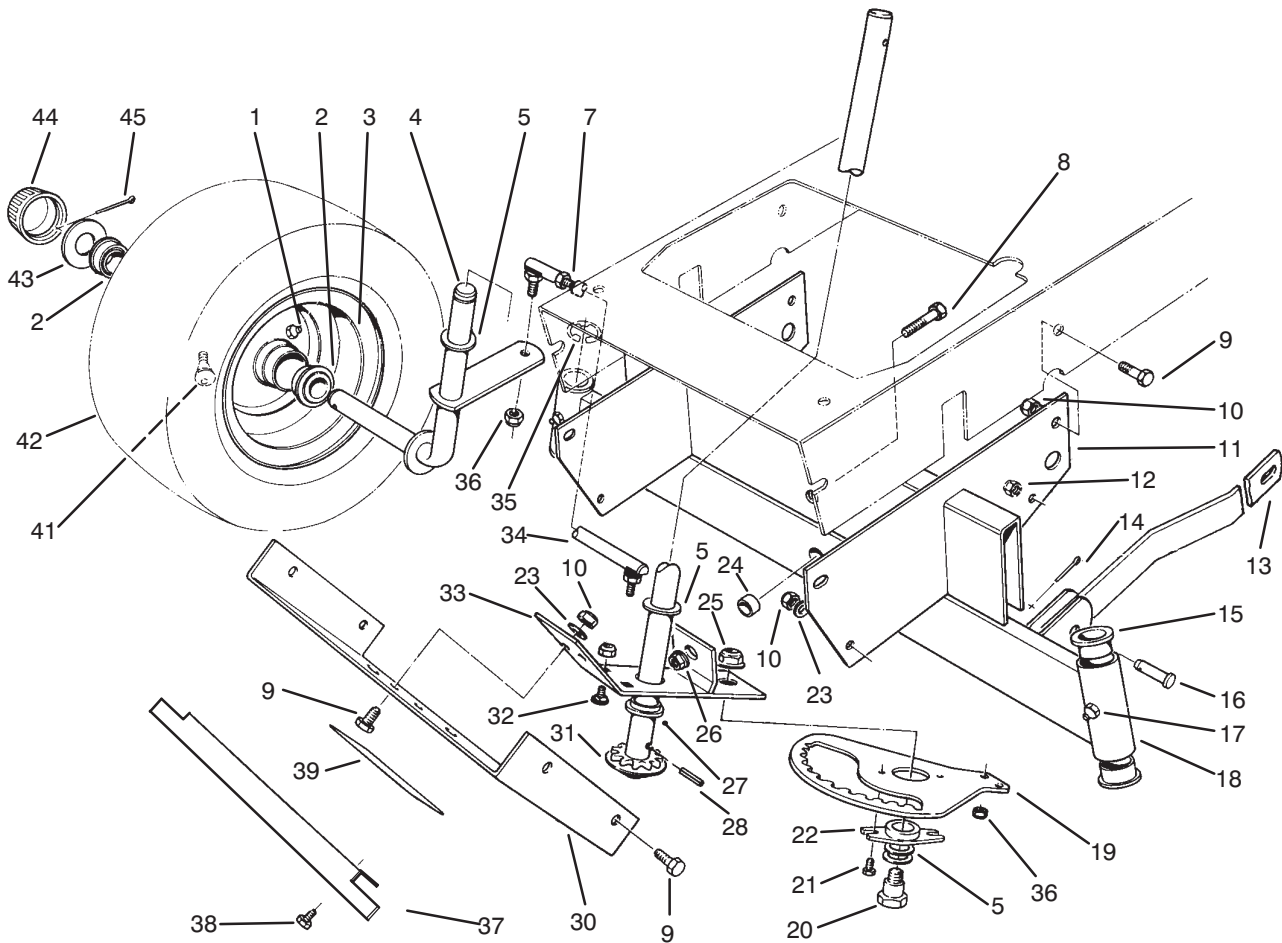

C-0438B

FRONT AXLE ASSEMBLY

Ref. No.	Part No.	Description	No. Used
1	302-5	Fitting - Grease	2
2	251-210	Bearing	4
3	217-80	Rim	2
4	47-0600	Spindle - R.H.	1
*	47-0590	Spindle - L.H.	1
5	3-6498	Washer - Thrust	5
7	3220-2	Nut - Hex. Jam	1
8	325-6	Screw - Cap Hex. Hd.	1
9	322-5	Screw - Cap Hex. Hd.	8
10	3296-29	Nut - Lock	8
11	47-0760	Support - Axle, Front	1
12	3296-8	Nut - Lock	1
13	47-0010	Arm - Suspension, Front	2
14	3272-6	Pin - Cotter	2
15	27-9080	Bearing - Flange	4
16	283-2	Pin - Clevis	2
17	302-49	Fitting - Grease	2
18	80-2430	Axle - Front (Incl. Ref. #15 & 17)	1
19	80-2450	Rack - Steering	1
20	56-7530	Bolt - Shoulder	1
21	32144-4	Screw - Special	2
22	56-7520	Bushing - Sector	1
23	3256-23	Washer - Flat	6

Ref. No.	Part No.	Description	No. Used
24	28-0380	Spacer - Axle, Front	1
25	32128-21	Nut - Lock, Flange Hd.	1
26	32128-23	Nut - Lock, Flange Hd.	1
27	47-0700	Bearing - Flange	1
28	32121-9	Pin - Roll	1
30	56-7180	Cover - Front	1
31	56-7500	Shaft - Steering	1
32	3230-18	Bolt - Carriage	2
33	56-7470	Bracket - Rack, Steering (Incl. Ref. #27)	1
34	47-0610	Tie Rod - Adjustable (Incl. Ref. #7)	1
*	80-2460	Tie Rod - Fixed	1
35	32151-48	Ring - Retaining, External	2
36	3296-4	Nut - Lock	4
37	92-0876	Guard - Front	1
38	32144-14	Screw - Thread Forming	2
39	92-7989	Decal - Important	1
41	232-27	Valve Stem w/Cap	2
42	231-116	Tire	2
43	28-2480	Washer	2
44	61-9780	Cap - Hub	2
45	3272-12	Pin - Cotter	2
†	232-44	Tube - Inner	2

*Not Illustrated

†Service Replacement Part