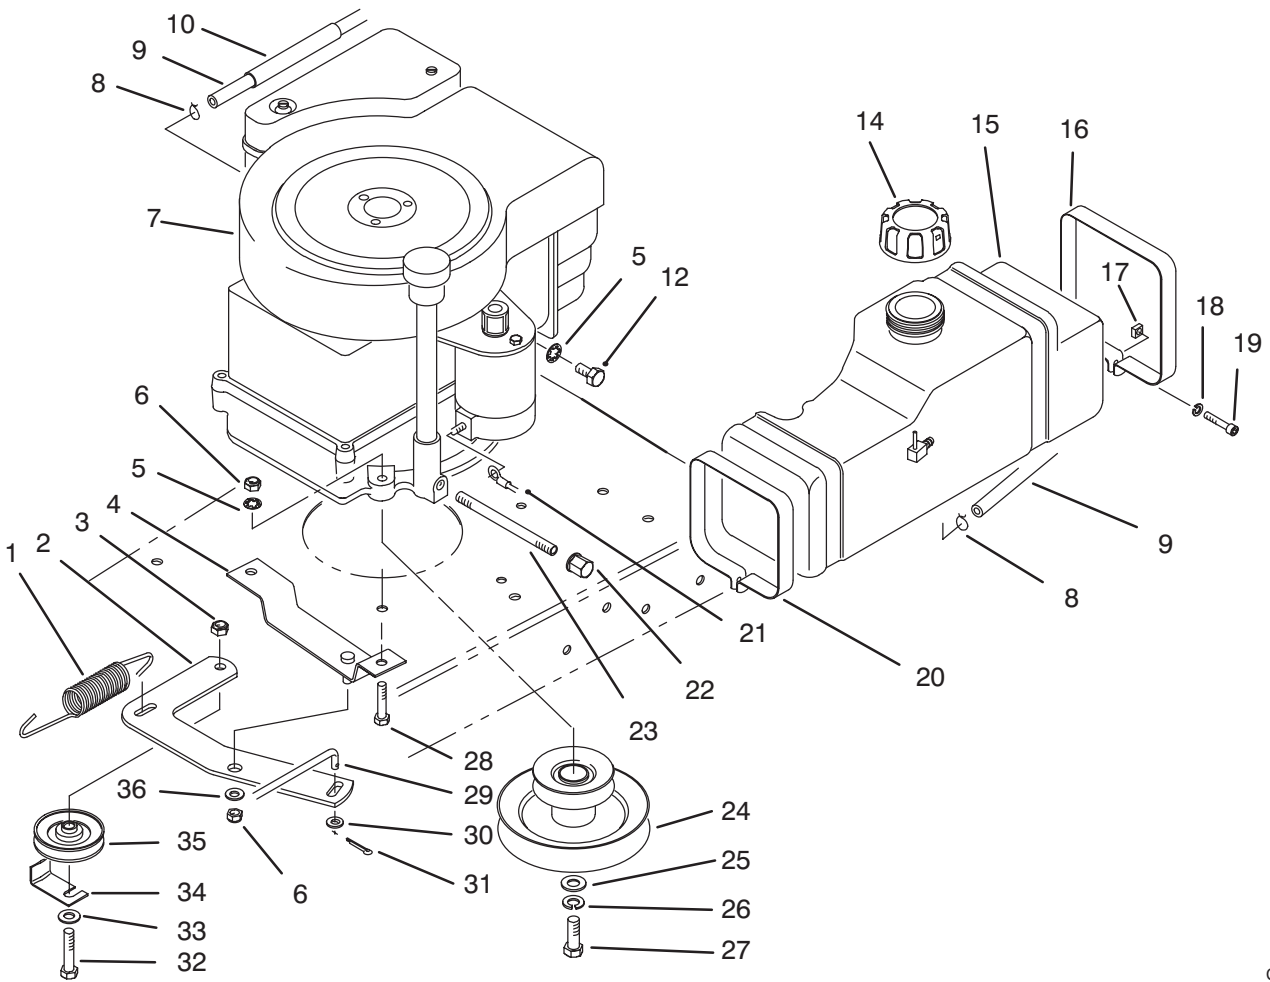

C-1937

ENGINE ASSEMBLY

Ref. No.	Part No.	Description	No. Used	Ref. No.	Part No.	Description	No. Used
1	92-0879	Spring	1	21	56-7670	Cable - Battery, Positive	1
2	92-0883	Plate - Mounting, Idler	1	22	288-10	Cap - Pipe	1
3	3296-39	Nut - Lock	1	23	289-19	Nipple - Pipe	1
4	92-0881	Bracket W.A. - Traction	1	24	92-0873	Pulley - Engine	1
5	3254-2	Washer - Lock, Int. Tooth	4	25	3256-25	Washer - Flat	1
6	3296-29	Nut - Lock	2	26	3253-6	Washer - Lock	1
7		Engine - 11.5 H.P.	1	27	62-3760	Screw - Cap Hex. Hd.	1
8	2412-98	Clamp - Hose	2	28	322-7	Screw - Cap Hex. Hd.	1
9	47-2961	Hose - Fuel Line	1	29	92-0871	Rod - Traction	1
10	62-5490	Support - Fuel Line	1	30	3256-22	Washer - Flat	1
12	32144-14	Screw	2	31	3272-6	Pin - Cotter	1
14	55-3570	Cap - Fuel	1	32	323-9	Screw - Cap Hex. Hd.	1
15	56-7050	Tank - Fuel	1	33	3256-24	Washer - Flat	1
16	57-4060	Retainer - Front	1	34	12-9020	Retainer - Belt	1
17	32107-11	Nut - Square	2	35	12-5820	Pulley - Idler	1
18	3253-3	Washer - Lock	2	36	3256-57	Washer - Flat	1
19	3274-51	Screw - Hex. Socket Hd.	2	*	88-4490	Reducer - Throttle	1
20	57-4070	Retainer - Rear	1				

*Not Illustrated