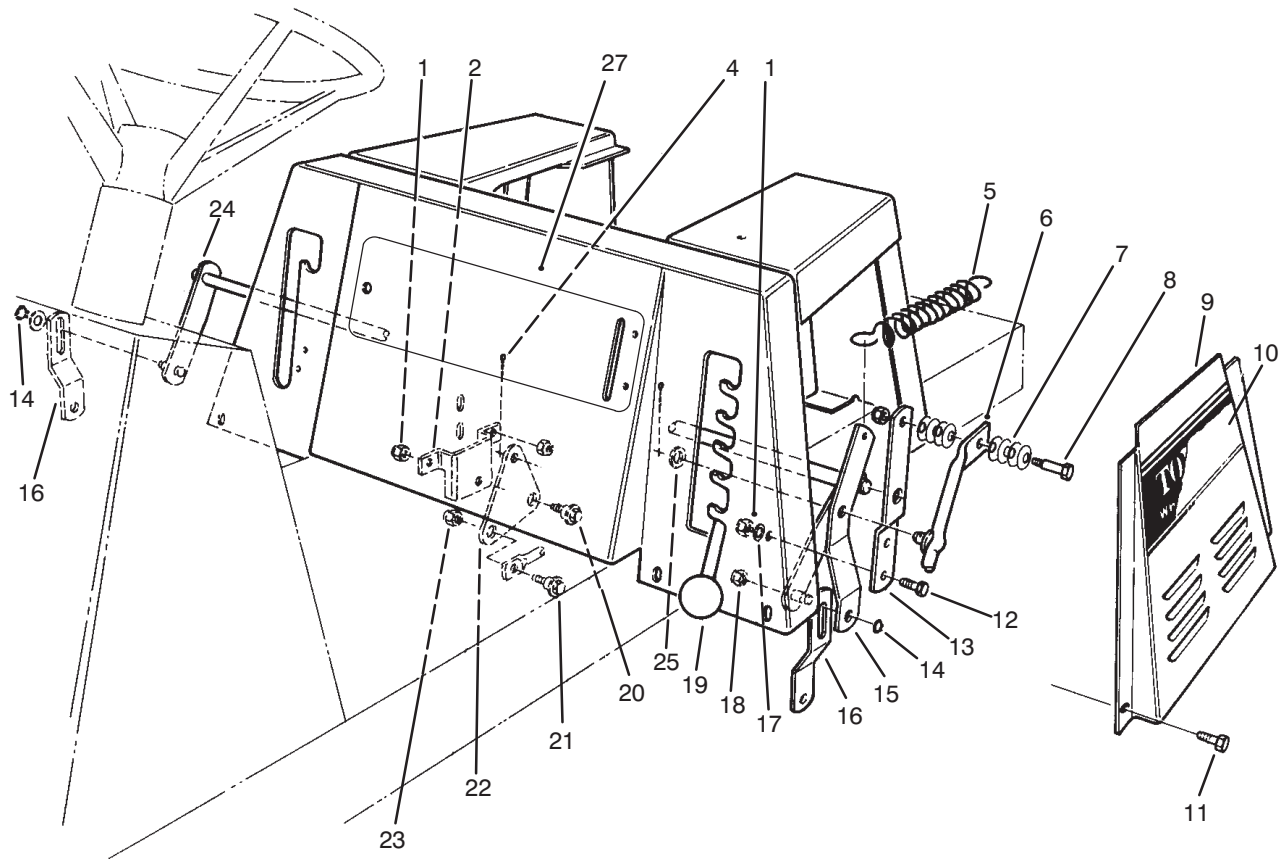

*Not Illustrated

†Service Replacement Part

C-0439A

BRAKE & CLUTCH ASSEMBLY

Ref. No.	Part No.	Description	No. Used
1	3272-6	Pin - Cotter	3
2	322-5	Screw - Cap Hex. Hd.	1
3	56-7240	Bracket - Retaining, Spring	1
4	3296-29	Nut - Lock	3
5	65-2920	Pad - Pedal, Foot	2
6	62-3930	Spring - Extension	1
7	322-5	Screw - Cap Hex. Hd.	2
8	47-0770	Shaft - Pivot, Pedal	1
9	47-0780	Retainer - Shaft	1
10	321-4	Screw - Cap Hex. Hd.	1

C-1935A

LINKAGE ASSEMBLY

Ref. No.	Part No.	Description	No. Used	Ref. No.	Part No.	Description	No. Used
1	3296-29	Nut - Lock	7	15	80-2321	Bracket - H.O.C., Engage	1
2	80-2310	Bracket - Bell Crank Mount	1	16	63-5830	Link - Suspension, Deck	2
4	3272-6	Pin - Cotter	2	17	3256-23	Washer - Flat	4
5	62-3930	Spring - Extension	1	18	3296-42	Nut - Lock	1
6	47-1850	Lever - Height-of-Cut	1	19	233-48	Knob	1
7	3290-413	Washer - Belleville	8	20	19-1470	Bolt - Shoulder	1
8	28-0540	Bolt - Shoulder	1	21	65-5670	Bolt - Shoulder	1
9	92-0878	Panel L.H. - Base, Seat	1	22	80-2360	Crank - Bell, Deck Engage	1
10	93-1194	Decal - L.H.	1	23	3296-8	Nut - Lock	1
11	321-4	Screw - Cap Hex. Hd.	4	24	56-7400	Arm - Lever, H.O.C.	1
12	322-5	Screw - Cap Hex. Hd.	2	25	3256-26	Washer - Flat	1
13	47-1840	Bracket - Height-of-Cut	1	27	92-7982	Decal - Control Panel	1
14	32151-61	Ring - Retaining	2				