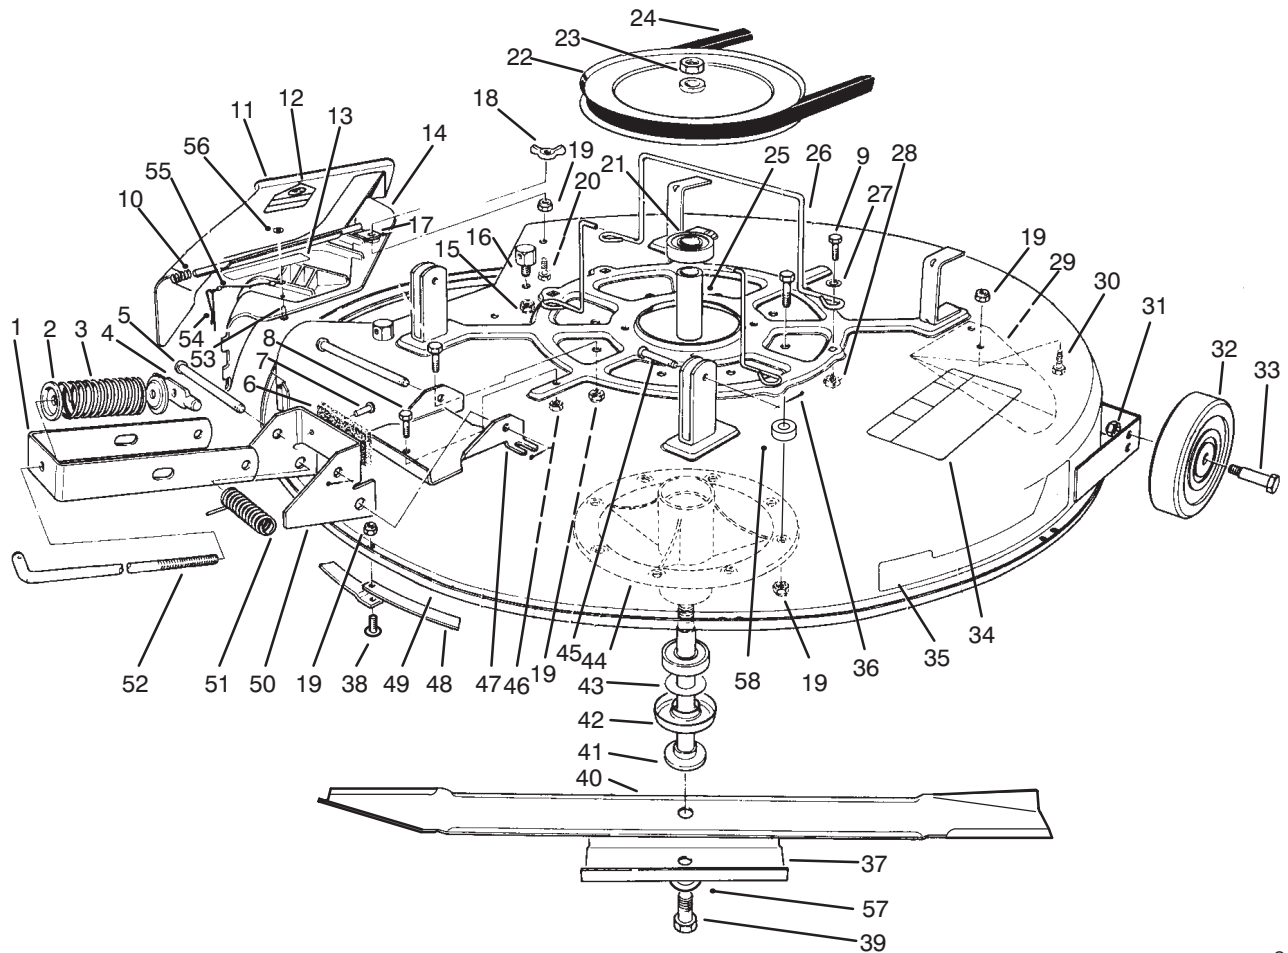

C-1939

MOWER ASSEMBLY – RECYCLER

Ref. No.	Part No.	Description	No. Used	Ref. No.	Part No.	Description	No. Used
1	47-1180	Bracket – Engagement	1	30	322-3	Screw – Cap Hex. Hd.	7
2	47-1140	Retainer – Spring, Top	2	31	3296-39	Nut – Lock	2
3	47-0960	Spring – Compression	1	32	61-9760	Wheel – Deck	2
4	47-1200	Shaft – Adjusting	1	33	56-6590	Bolt – Wheel	2
5	80-2570	Pin – Clevis	2	34	66-1340	Decal – Danger	1
6	80-2550	Pad – Brake	1	35	92-7988	Decal – Recycler	1
7	3290-282	Rivet	2	36	3272-6	Pin – Cotter	2
8	321-4	Screw – Cap Hex. Hd.	1	37	80-4570	Stiffener – Blade	1
9	322-5	Screw – Cap Hex. Hd.	10	38	32122-14	Screw – Truss, Phillips Hd.	8
10	28-8010	Spring – Torsion	1	39	26-0671	Bolt – Blade	1
11	44-5930	Assembly – Deflector (Incl. Ref. #12)	1	40	33-4750	Blade – Recycler	1
12	54-9220	Decal – Caution, Deflector	1	41	80-4350	Shaft – Spindle	1
13	68-3650	Decal – Warning, Deflector	1	42	80-4370	Shield – Bearing	1
14	82-6150	Assy. – Cover, Discharge (Incl. Ref. #53-56)	1	43	80-4390	Spacer – Hardened	2
15	3296-59	Nut – Lock	1	44	56-7030	Body – Spindle	1
16	28-7350	Post – Pivot	1	45	283-2	Pin – Clevis	2
17	83-7010	Brace – Cover, Rear	1	46	3296-8	Nut – Lock	1
18	32103-2	Nut – Wing	1	47	80-2560	Plate – Deck, Brake Mtg.	1
19	3296-29	Nut – Lock	24	48	80-4490	Ring – Deck	4
20	322-6	Screw – Cap Hex. Hd.	3	49	14-9999	Deck – Cutting, Recycler (Incl. Ref. #13 & 34)	1
21	251-297	Bearing	2	50	80-2530	Assembly – Brake (Incl. Ref. #6-7)	1
22	80-4470	Pulley	1	51	40-6230	Spring – Torsion	1
23	3219-7	Nut – Hex. Hd.	1	52	80-2580	Rod – Adjusting	1
24	92-0875	V-Belt	1	53	3290-282	Rivet	2
25	83-7020	Spacer – Bearing	1	54	28-8130	Pin – Chute, Locking	1
26	60-9730	Guide – Belt	2	55	28-8070	Lanyard	1
27	3256-23	Washer – Flat	8	56	3256-49	Washer – Flat	1
28	3290-496	Nut – Retainer	4	57	3290-465	Washer – Belleville	1
29	80-2630	Kicker – 32"	4	58	26-4840	Spacer – Isomount	8