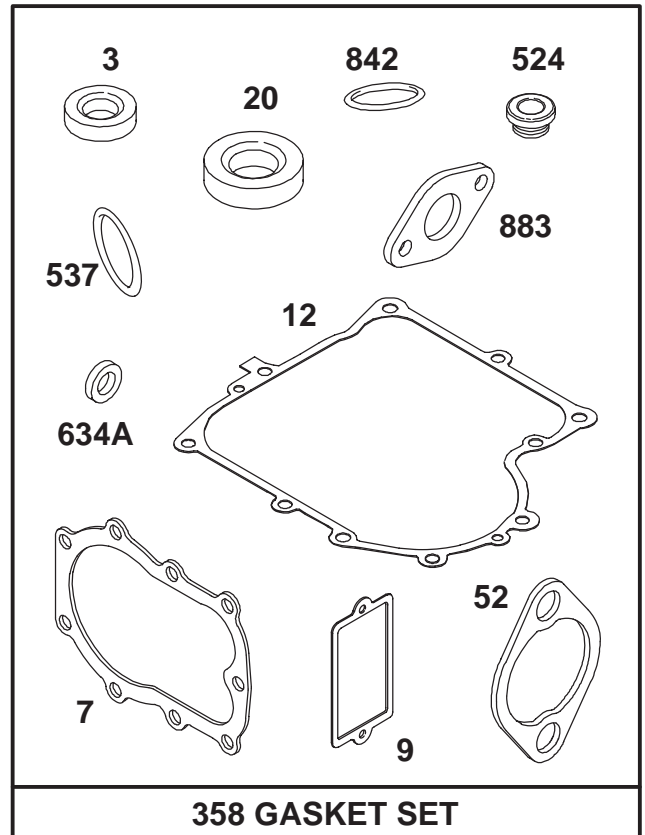

358 GASKET SET

Assemblies include all parts shown in frames.

ENGINE BRIGGS & STRATTON MODEL 28D707-0124-01

Ref. No.	Part No.	Description	No. Used
★3	391086	Seal—Oil	
★7	271866	Gasket—Cylinder Head	
★9	27803	Gasket—Valve Cover	
★12	271916	Gasket—Crankcase (.015" Thick)	
★	271997	Gasket—Crankcase (.005" Thick)	
★	271996	Gasket—Crankcase (.009" Thick)	
★20	291675	Seal—Oil	
◆51	272465	Gasket—Carburetor	
★52	272554	Gasket—Carburetor	
●93	281346	Bushing—Throttle Shaft	
●95	94098	Screw—Throttle	
●104	231789	Pin—Float Hinge	
●105	231855	Valve—Inlet Needle	
●106	231854	Inlet Valve Seat	
121	497481	Carburetor Kit	

Ref. No.	Part No.	Description	No. Used
●127		Plug—Welch (Sold in Kit Only).	
◆137	281165	Gasket—Float Bowl	
◆138	281164	Washer—Float Bowl	
●142	496519	Nozzle—Carburetor Note: 496623 Nozzle—Carb. (High Altitude) Includes: 281164 Washer—Float Bowl	
●147	497472	Pilot—Jet	
358	494241	Gasket Set	
★524	281370	Seal—Filler Tube	
★537	281106	Gasket—Air Cleaner	
●634	281168	Seal—Choke Shaft	
★634A	491323	Seal—Governor	
★842	270920	Seal—Oil Filler Cap	
★883	272293	Gasket—Muffler	
977	494385	Carburetor Gasket Set	
●987	281166	Seal—Throttle	

★ Included in Gasket Set—Part No. 494241.
◆ Included in Carburetor Gasket Set—Part No. 494385.

● Included in Carburetor Kit—Part No. 497481.