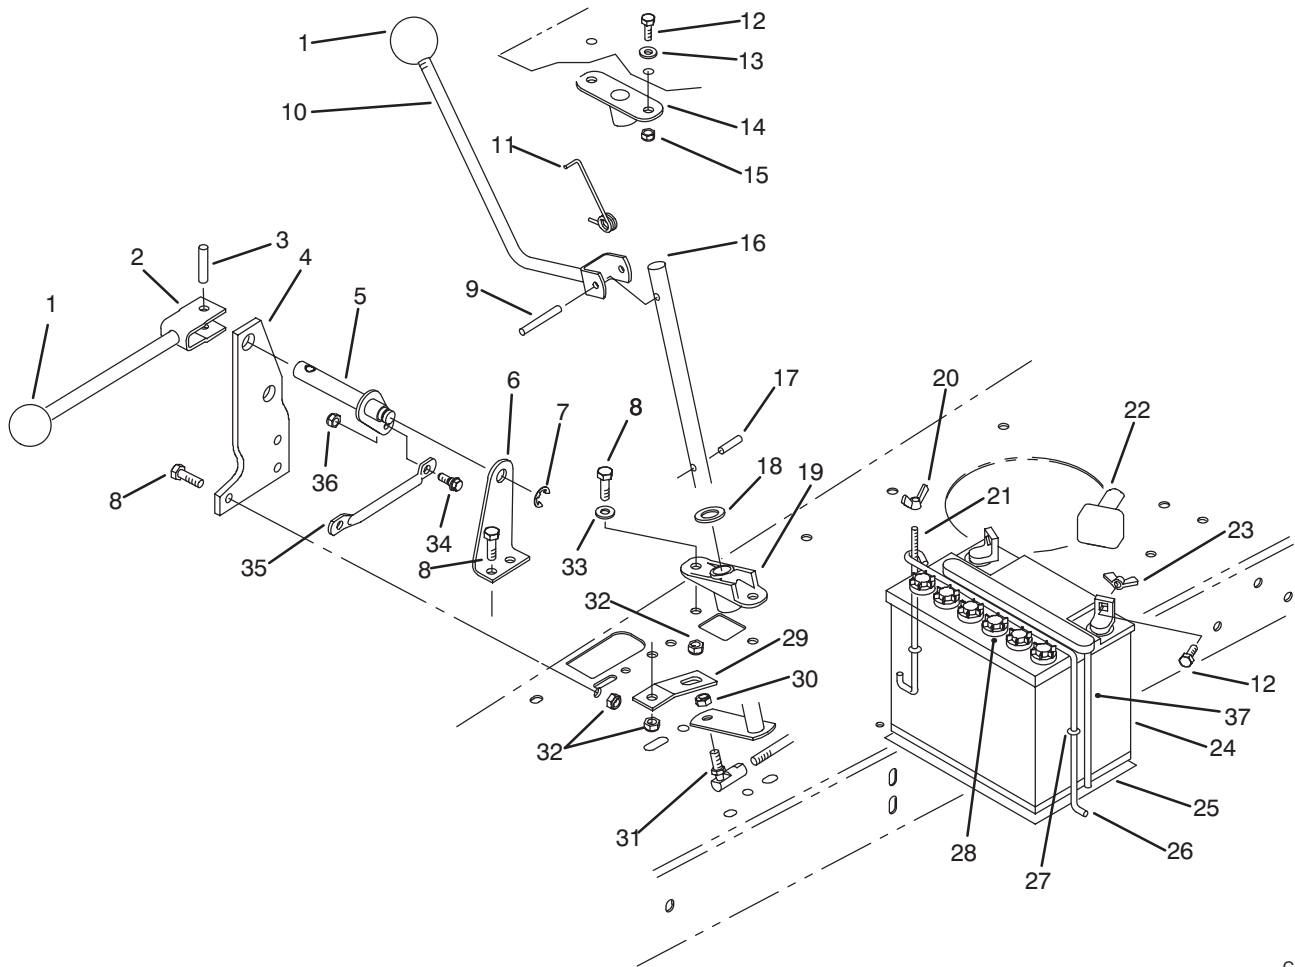

C-1601

TRANSMISSION LINKAGE ASSEMBLY

Ref. No.	Part No.	Description	No. Used
1	233-48	Knob	2
2	80-2400	Lever W.A. - Engage	1
3	32121-25	Pin - Roll	1
4	80-2350	Pivot - Outer	1
5	80-2370	Shaft W.A. - Pivot	1
6	80-2340	Bracket - Pivot, Inner	1
7	32120-47	Ring - Retaining	1
8	322-5	Screw - Cap Hex. Hd.	4
9	32121-78	Pin - Roll	1
10	92-0884	Lever W.A. - Shaft	1
11	92-0894	Spring - Torsion	1
12	321-4	Screw - Cap Hex. Hd.	2
13	3256-22	Washer - Flat	2
14	92-0888	Support - Shift, Upper	1
15	3296-42	Nut - Lock	2
16	92-0891	Shaft W. A. - Shift	1
17	32121-16	Pin - Roll	1
18	257-11	Washer	1
19	92-0887	Support - Shift, Lower	1

Ref. No.	Part No.	Description	No. Used
20	32103-12	Nut - Wing	1
21	56-7720	Post - Battery	1
22	28-8080	Boot - Terminal	1
23	32103-22	Nut - Wing	2
24	80-2600	Battery - 12 Volt (Incl. Ref. #28 & 37)	1
25	62-4300	Pad - Battery	1
26	56-7710	Hold Down - Battery	1
27	237-143	O-Ring	2
28	218-560	Cap - Battery	6
29	92-0896	Retainer - Spring	1
30	3296-4	Nut - Lock	1
31	2411-32	Ball Joint	1
32	3296-29	Nut - Lock	4
33	3256-23	Washer - Flat	2
34	65-5670	Screw - Shoulder	1
35	80-2330	Link - Bell Crank	1
36	3296-8	Nut - Lock	1
37	56-2540	Tube - Vent, Battery	1