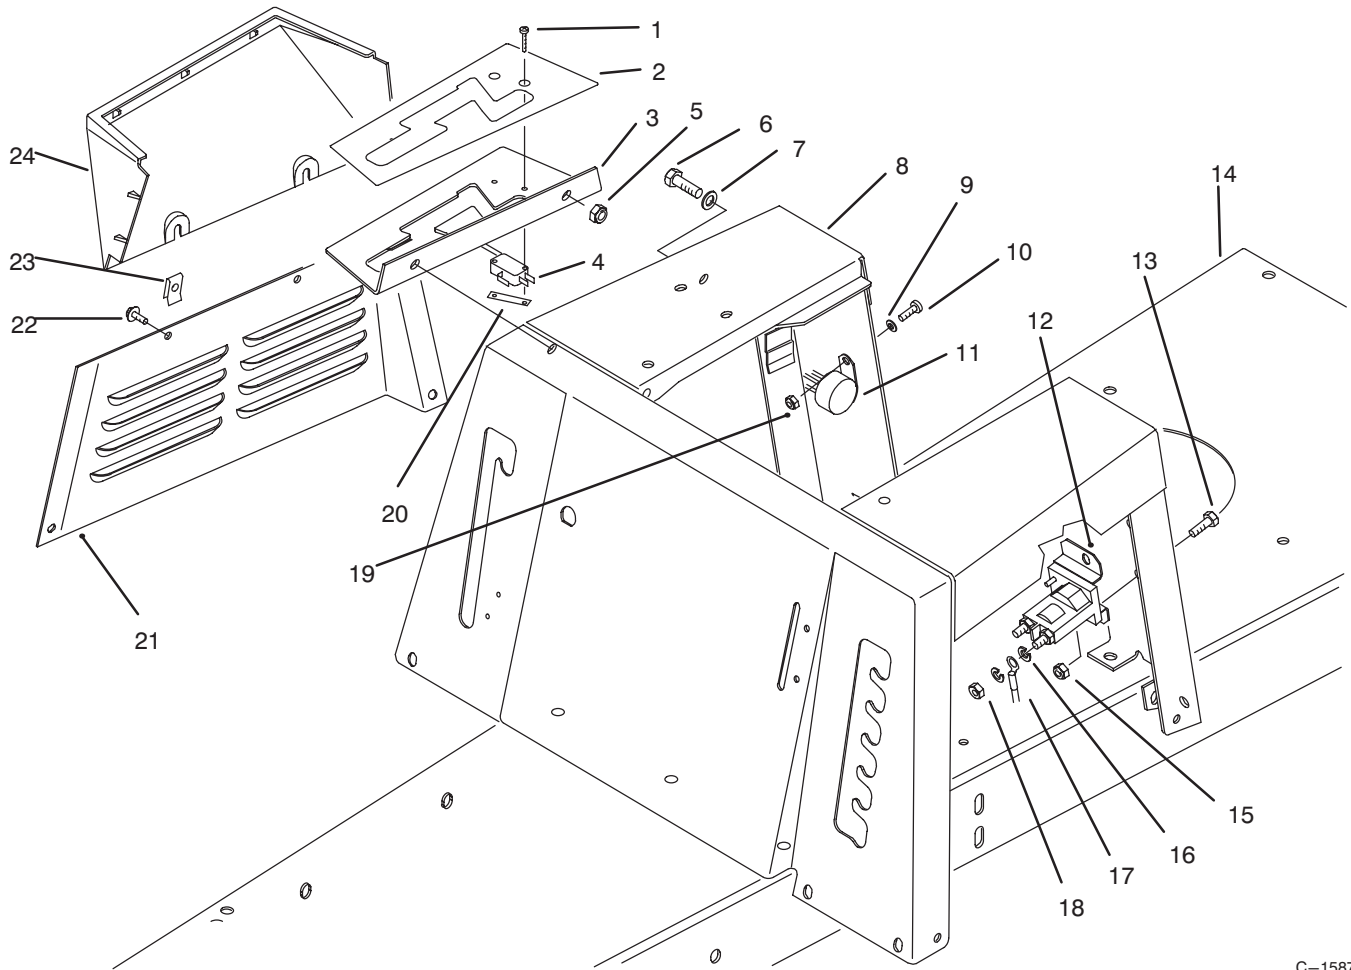

C-2119

STEERING WHEEL, SWITCHES & DECALS

Ref. No.	Part No.	Description	No. Used
1	147665	Screw – Phillips Head	2
2	66-6740	Cover – Shaft, Steering	1
3	32121-78	Pin – Roll	1
4	92-7990	Insert – Wheel, Steering	1
5	49-3242	Assy. – Wheel, Steering (Incl. Ref. #4)	1
6	63-8360	Key	1
7	218-461	Nut – Lock	1
8	3254-5	Washer – Lock, Int. Tooth	1
9	92-7983	Decal – Deck Engage	1
10	88-9830	Switch – Ignition (Incl. Ref. #6-8)	1
13	233-25	Knob	1

C-1935A

LINKAGE ASSEMBLY

Ref. No.	Part No.	Description	No. Used	Ref. No.	Part No.	Description	No. Used
1	3296-29	Nut - Lock	7	15	80-2321	Bracket - H.O.C., Engage	1
2	80-2310	Bracket - Bell Crank Mount	1	16	63-5830	Link - Suspension, Deck	2
4	3272-6	Pin - Cotter	2	17	3256-23	Washer - Flat	4
5	62-3930	Spring - Extension	1	18	3296-42	Nut - Lock	1
6	47-1850	Lever - Height-of-Cut	1	19	233-48	Knob	1
7	3290-413	Washer - Belleville	8	20	19-1470	Bolt - Shoulder	1
8	28-0540	Bolt - Shoulder	1	21	65-5670	Bolt - Shoulder	1
9	92-0878	Panel L.H. - Base, Seat	1	22	80-2360	Crank - Bell, Deck Engage	1
10	93-1194	Decal - L.H.	1	23	3296-8	Nut - Lock	1
11	321-4	Screw - Cap Hex. Hd.	4	24	56-7400	Arm - Lever, H.O.C.	1
12	322-5	Screw - Cap Hex. Hd.	2	25	3256-26	Washer - Flat	1
13	47-1840	Bracket - Height-of-Cut	1	27	92-7982	Decal - Control Panel	1
14	32151-61	Ring - Retaining	2				