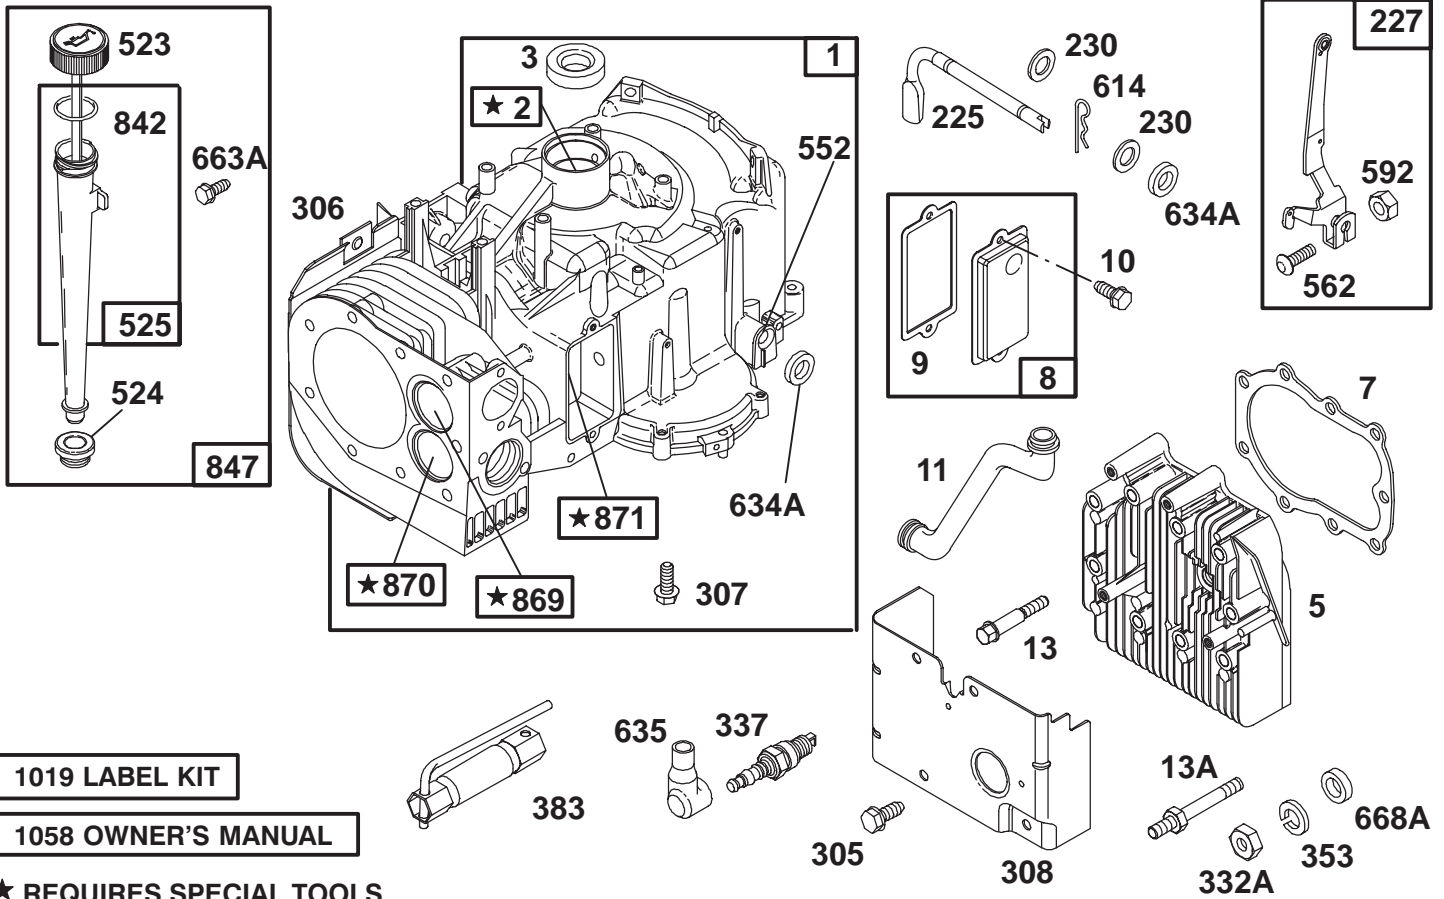

Assemblies include all parts shown in frames.

★ REQUIRES SPECIAL TOOLS TO INSTALL. SEE REPAIR INSTRUCTION MANUAL.

ENGINE BRIGGS & STRATTON MODEL 28D707-0124-01

Ref. No.	Part No.	Description	No. Used
1	496413	Cylinder Assembly	
2	399265	Bearing—Cylinder	
★3	391086	Seal—Oil	
5	494240	Head—Cylinder	
★7	271866	Gasket—Cylinder Head	
8	495735	Breather Assembly	
★9	27803	Gasket—Valve Cover	
10	94621	Screw—Sem	
11	281246	Tube—Breather	
13	94622	Screw—Cylinder Head	
13A	94776	Stud—Cylinder Head	
225	495157	Crank—Governor	
227	493935	Lever Assy.—Governor	
230	94742	Washer—Governor Lever	
305	94786	Screw—Hex. Head	
306	224545	Shield—Cylinder	
307	94386	Screw—Self Tap	
308	491490	Cover—Cylinder Head	
332A	94314	Nut—Hex.	
337	802592	Plug—Spark	
353	94315	Washer—Lock	

Ref. No.	Part No.	Description	No. Used
383	89838	Wrench—Spark Plug	
523	495229	Cap—Oil Filler	
★524	68838	Seal—Filler Tube	
525	496068	Tube—Oil Filler	
552	231597	Bushing—Gov. Crank	
562	92613	Bolt—Governor Lever	
592	231082	Nut—Hex.	
614	93306	Pin—Cotter	
★634A	491323	Seal—Governor	
635	66538	Elbow—Spark Plug	
663A	94073	Screw—Hex. Head	
668A	231109	Spacer	
★842	270920	Seal—Oil Filler Cap	
847	496367	Fill Group—Oil	
869	261463	Seat—Intake Valve	
870	213316	Seat—Exhaust Valve	
871	261961	Guide—Exhaust Valve	
		Note: 231218 Guide—Intake Valve (Brass)	
1019	491254	Label Kit	
1058	272697	Owner's Manual	

★ Included in Gasket Set—Part No. 494241.
◆ Included in Carburetor Gasket Set—Part No. 494385.

● Included in Carburetor Kit—Part No. 497481.