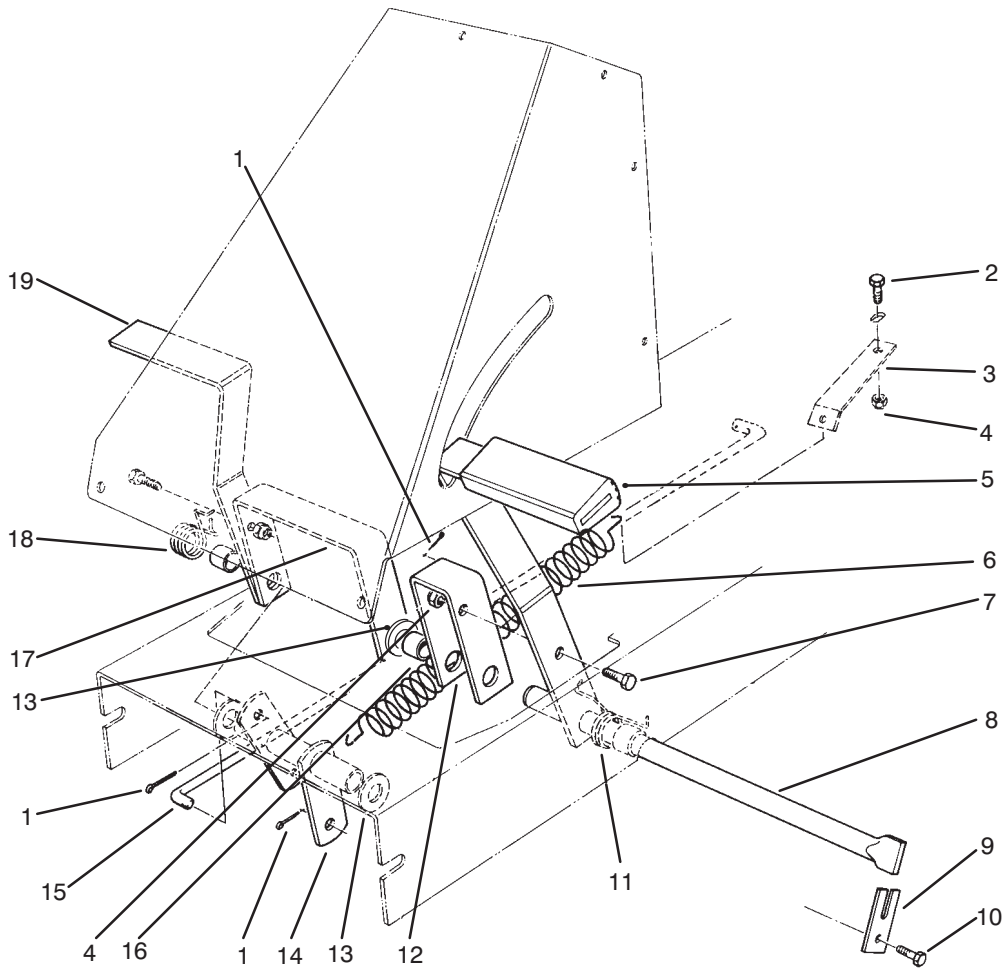

C-0439A

BRAKE & CLUTCH ASSEMBLY

Ref. No.	Part No.	Description	No. Used
1	3272-6	Pin - Cotter	3
2	322-5	Screw - Cap Hex. Hd.	1
3	56-7240	Bracket - Retaining, Spring	1
4	3296-29	Nut - Lock	3
5	65-2920	Pad - Pedal, Foot	2
6	62-3930	Spring - Extension	1
7	322-5	Screw - Cap Hex. Hd.	2
8	47-0770	Shaft - Pivot, Pedal	1
9	47-0780	Retainer - Shaft	1
10	321-4	Screw - Cap Hex. Hd.	1

Ref. No.	Part No.	Description	No. Used
11	56-7070	Spring - Torsion, Clutch	1
12	47-0560	Bracket - Clutch, Pedal	1
13	3256-27	Washer - Flat	3
14	56-7650	Tube - Pivot	1
15	56-7570	Rod - Engagement	1
16	47-0570	Spacer - Pedal	3
17	47-0550	Bracket - Brake, Pedal	1
18	56-7080	Spring - Torsion, Brake	1
19	47-0540	Pedal	2