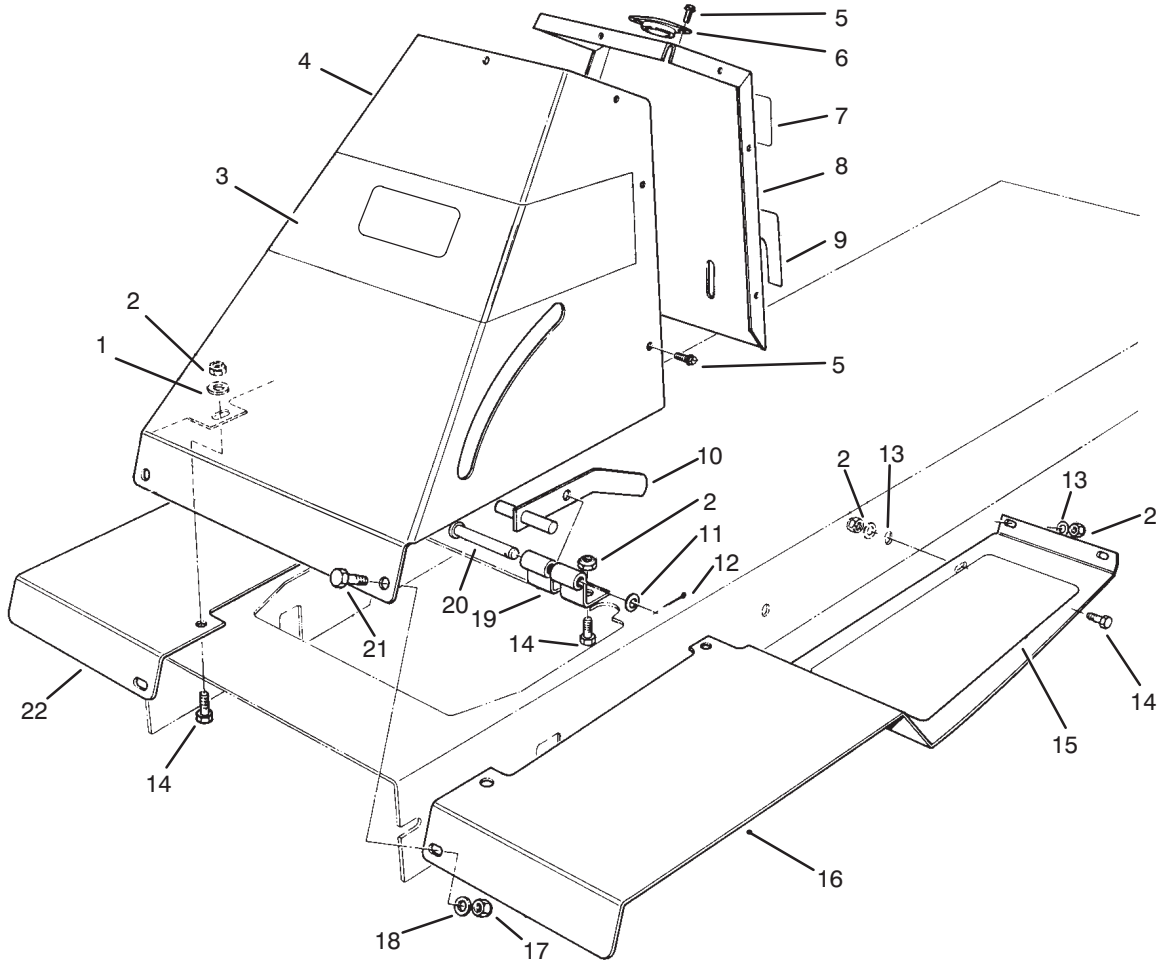

MODEL NO. 70142-5900001 & UP	PARTS CATALOG
WHEEL HORSE® 11-32 RIDING MOWER	

C-1933

FRONT TOWER ASSEMBLY

Ref. No.	Part No.	Description	No. Used	Ref. No.	Part No.	Description	No. Used
1	3256-35	Washer - Flat	4	14	322-5	Screw - Cap Hex. Hd.	10
2	3296-29	Nut - Lock	14	15	92-7975	Tread - Foot L.H.	1
3	92-7987	Decal - Recycler	1	*	92-7974	Tread - Foot R.H.	1
4	56-7130	Tower - Front	1	16	47-0940	Footrest - L.H.	1
5	32104-76	Screw - Self Tap Acorn Hd.	9	17	3296-42	Nut - Lock	2
6	56-7170	Guide - Shaft, Steering	1	18	3256-22	Washer - Flat	2
7	79-0370	Decal - Danger	1	19	47-2060	Bracket - Brake, Parking	1
8	56-7140	Tower - Rear	1	20	283-52	Pin - Clevis	1
9	56-7810	Decal - Brake, Parking	1	21	321-4	Screw - Cap Hex. Hd.	2
10	47-1290	Brake - Parking	1	22	47-0930	Footrest - R.H.	1
11	3256-24	Washer - Flat	1	*	12-8829	Loose Parts	1
12	3272-6	Pin - Cotter	1	*	12-8819	Loose Parts	1
13	3256-23	Washer - Flat	8			(Includes Steering Wheel)	1

*Not Illustrated

†Service Replacement Part

C-0439A

BRAKE & CLUTCH ASSEMBLY

Ref. No.	Part No.	Description	No. Used
1	3272-6	Pin - Cotter	3
2	322-5	Screw - Cap Hex. Hd.	1
3	56-7240	Bracket - Retaining, Spring	1
4	3296-29	Nut - Lock	3
5	65-2920	Pad - Pedal, Foot	2
6	62-3930	Spring - Extension	1
7	322-5	Screw - Cap Hex. Hd.	2
8	47-0770	Shaft - Pivot, Pedal	1
9	47-0780	Retainer - Shaft	1
10	321-4	Screw - Cap Hex. Hd.	1