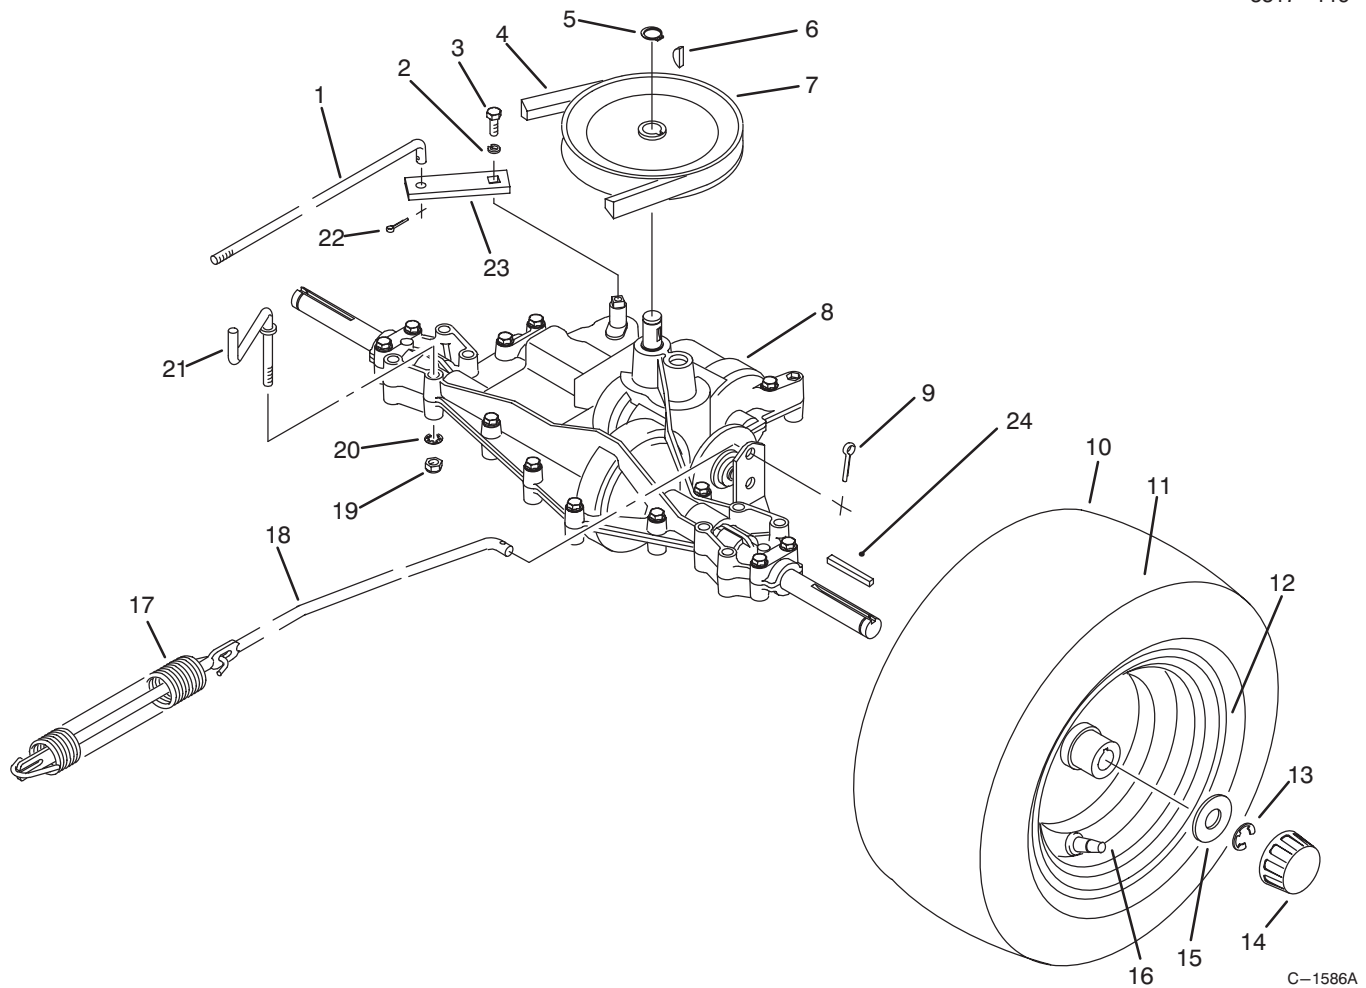

C-1937

ENGINE ASSEMBLY

Ref. No.	Part No.	Description	No. Used	Ref. No.	Part No.	Description	No. Used
1	92-0879	Spring	1	21	56-7670	Cable - Battery, Positive	1
2	92-0883	Plate - Mounting, Idler	1	22	288-10	Cap - Pipe	1
3	3296-39	Nut - Lock	1	23	289-19	Nipple - Pipe	1
4	92-0881	Bracket W.A. - Traction	1	24	92-0873	Pulley - Engine	1
5	3254-2	Washer - Lock, Int. Tooth	4	25	3256-25	Washer - Flat	1
6	3296-29	Nut - Lock	2	26	3253-6	Washer - Lock	1
7		Engine - 11.5 H.P.	1	27	62-3760	Screw - Cap Hex. Hd.	1
8	2412-98	Clamp - Hose	2	28	322-7	Screw - Cap Hex. Hd.	1
9	47-2961	Hose - Fuel Line	1	29	92-0871	Rod - Traction	1
10	62-5490	Support - Fuel Line	1	30	3256-22	Washer - Flat	1
12	32144-14	Screw	2	31	3272-6	Pin - Cotter	1
14	55-3570	Cap - Fuel	1	32	323-9	Screw - Cap Hex. Hd.	1
15	56-7050	Tank - Fuel	1	33	3256-24	Washer - Flat	1
16	57-4060	Retainer - Front	1	34	12-9020	Retainer - Belt	1
17	32107-11	Nut - Square	2	35	12-5820	Pulley - Idler	1
18	3253-3	Washer - Lock	2	36	3256-57	Washer - Flat	1
19	3274-51	Screw - Hex. Socket Hd.	2	*	88-4490	Reducer - Throttle	1
20	57-4070	Retainer - Rear	1				

*Not Illustrated

ELECTRICAL SCHEMATIC

C-1586A

REAR AXLE ASSEMBLY

Ref. No.	Part No.	Description	No. Used	Ref. No.	Part No.	Description	No. Used
1	92-0889	Link - Shift	1	13	32151-48	Ring - Retaining	2
2	3253-3	Washer - Lock	1	14	61-9780	Cap - Hub	2
3	329-4	Screw - Cap Hex. Hd.	1	15	28-2480	Washer	2
4	92-0870	V-Belt - Traction	1	16	232-27	Stem - Valve	2
5	32120-64	Ring - Retaining	1	17	57-9940	Spring - Brake	1
6	3257-23	Key	1	18	92-0872	Rod - Brake	1
7	92-0874	Pulley	1	19	3296-29	Nut - Lock	1
8	92-0862	Transaxle	1	20	3254-2	Washer - Lock, Int. Tooth	1
9	3272-16	Pin - Cotter	1	21	92-0899	Guide - Belt, Lower	1
10	231-117	Tire	2	22	3272-6	Pin - Cotter	1
11	232-39	Tube - Inner	2	23	92-0880	Arm - Shift, Transaxle	1
12	88-9730	Rim	2	24	7-0036	Key - Square	2