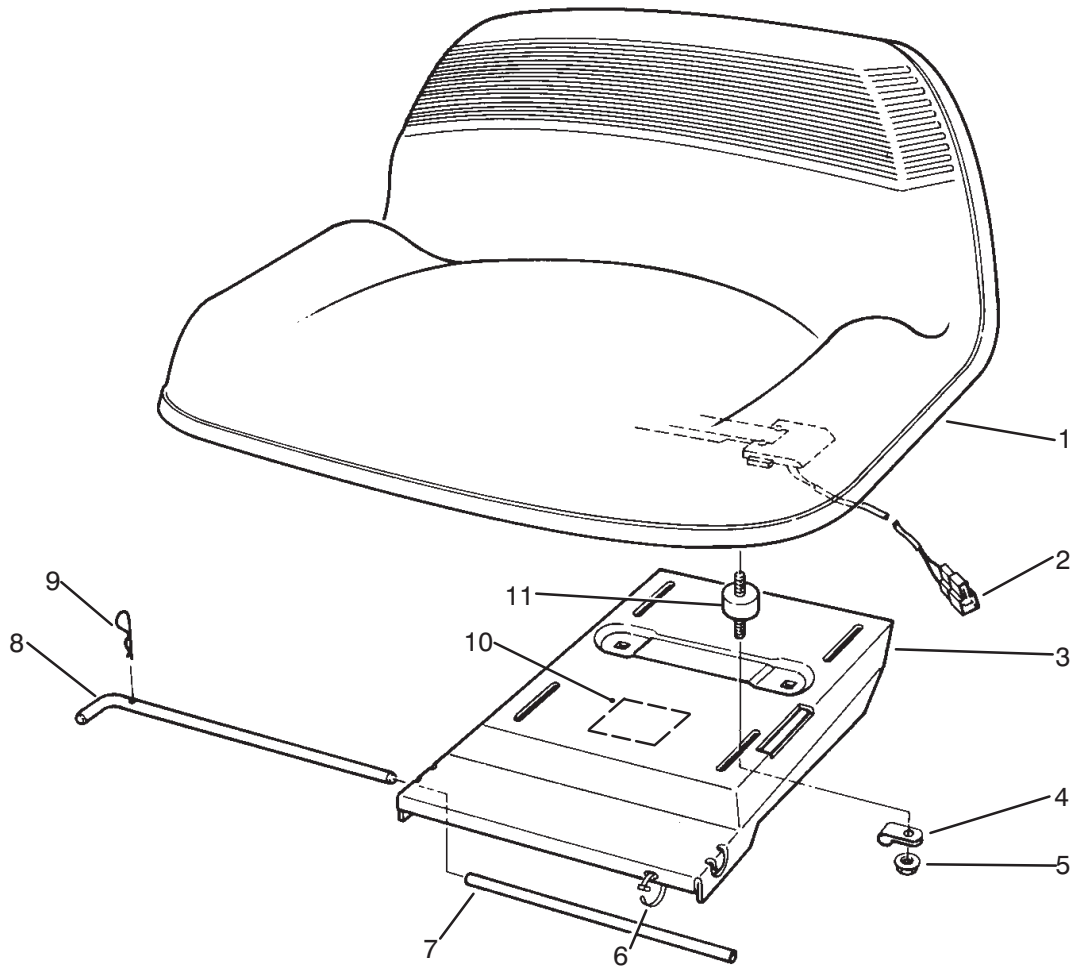

C-0745A

SEAT ASSEMBLY

Ref. No.	Part No.	Description	No. Used	Ref. No.	Part No.	Description	No. Used
1	88-3950	Assembly - Seat	1	7	63-5670	Tube - Bumper, Seat Rod	1
2	38-1420	Switch - Interlock	1	8	80-2620	Rod - Base, Seat	1
3	63-5540	Base - Seat	1	9	3290-307	Pin - Cotter, Hair	1
4	2412-68	Clamp - Wire	1	10	114621	Decal - Euro Noise	1
5	32128-20	Nut - Flange Hd.	4	11	62-5480	Isolator - Seat	4
6	3290-378	Tie - Cable	1