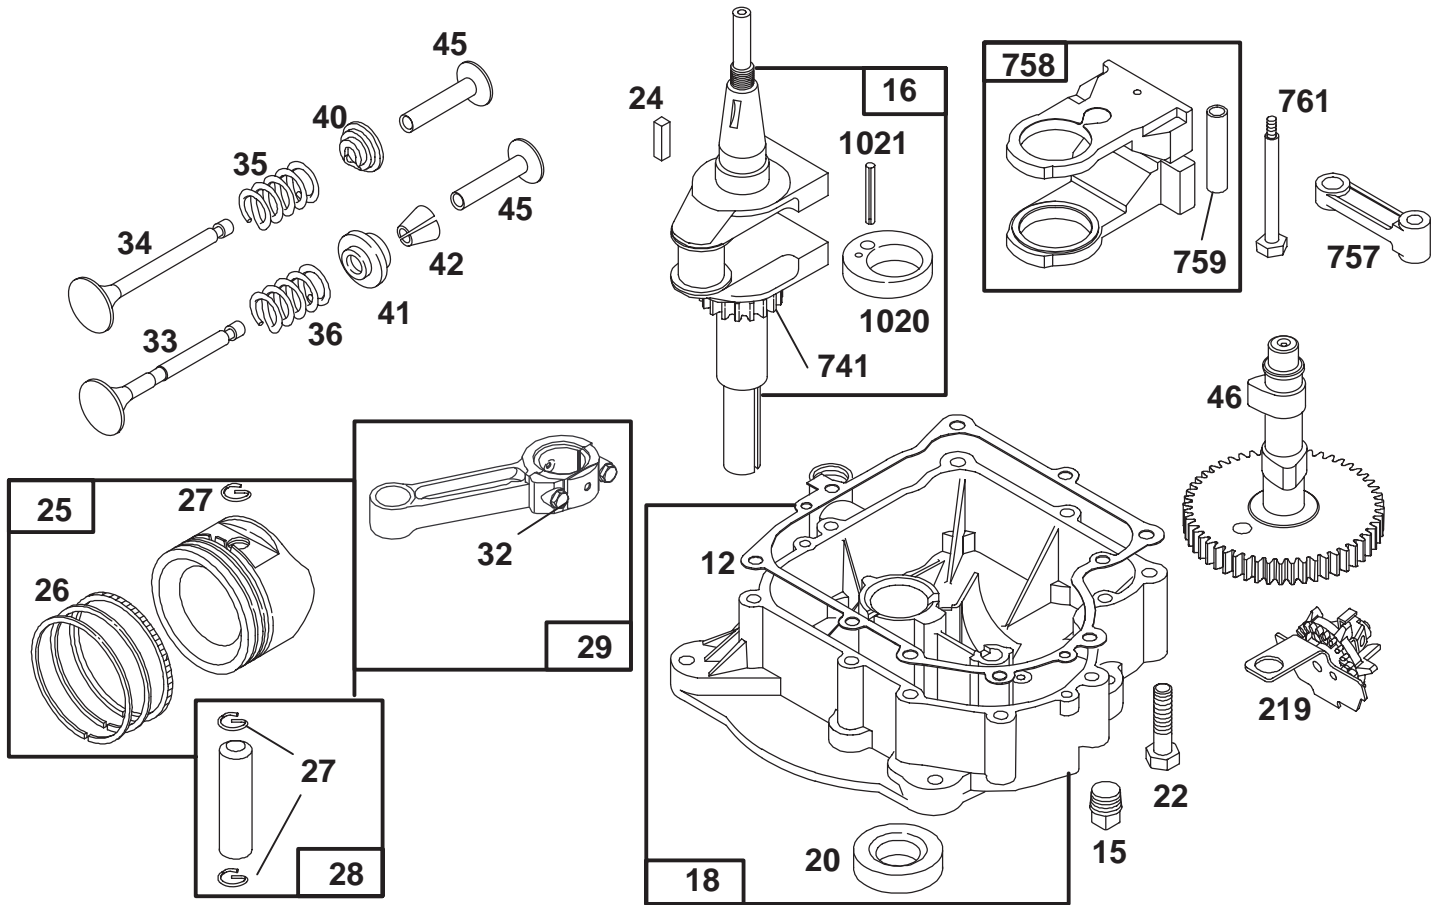

Assemblies include all parts shown in frames.

ENGINE BRIGGS & STRATTON MODEL 28D707-0124-01

Ref. No.	Part No.	Description	No. Used
★12	271916	Gasket—Crankcase (.015" Thick)	
★	271997	Gasket—Crankcase (.005" Thick)	
★	271996	Gasket—Crankcase (.009" Thick)	
15	94239	Plug—Oil Drain	
16	495162	Crankshaft	
		Note: For Timing Gear Key—Order 94196.	
18	494238	Base—Engine	
★20	291675	Seal—Oil	
22	94624	Screw—Sem	
24	222698	Key—Flywheel	
25	394661	Piston Assembly (Standard)	
	394662	Piston Assy. (.010" O.S.)	
	394663	Piston Assy. (.020" O.S.)	
	394664	Piston Assy. (.030" O.S.)	
26	391780	Ring Set (Standard)	
	392331	Ring Set (Chrome Std.)	
	391781	Ring Set (.010" O.S.)	
	391782	Ring Set (.020" O.S.)	
	391783	Ring Set (.030" O.S.)	

Ref. No.	Part No.	Description	No. Used
27	260924	Lock—Piston Pin	
28	299691	Pin—Piston (Standard)	
	391286	Pin—Piston (.005" O.S.)	
29	490348	Rod—Connecting	
	490469	Rod—Conn. (.020" U.S.)	
32	94671	Screw—Conn. Rod	
33	262246	Valve—Exhaust	
34	262247	Valve—Intake	
35	65906	Spring—Valve	
36	26828	Spring—Valve	
40	221596	Retainer—Intake Valve	
41	292260	Rotocoil—Ex. Valve	
42	494553	Retainer—Rotocoil	
45	262248	Tappet—Valve	
46	212897	Gear—Cam	
219	490815	Gear—Gov.	
741	262932	Gear—Timing	
757	213998	Link—Counterweight	
758	399891	Counterweight Assy.	
759	298909	Pin—Counterweight	
761	94593	Screw—Counterweight	
1020	262243	Eccentric	
1021	94853	Pin—Eccentric	

★ Included in Gasket Set—Part No. 494241.
◆ Included in Carburetor Gasket Set—Part No. 494385.

● Included in Carburetor Kit—Part No. 497481.