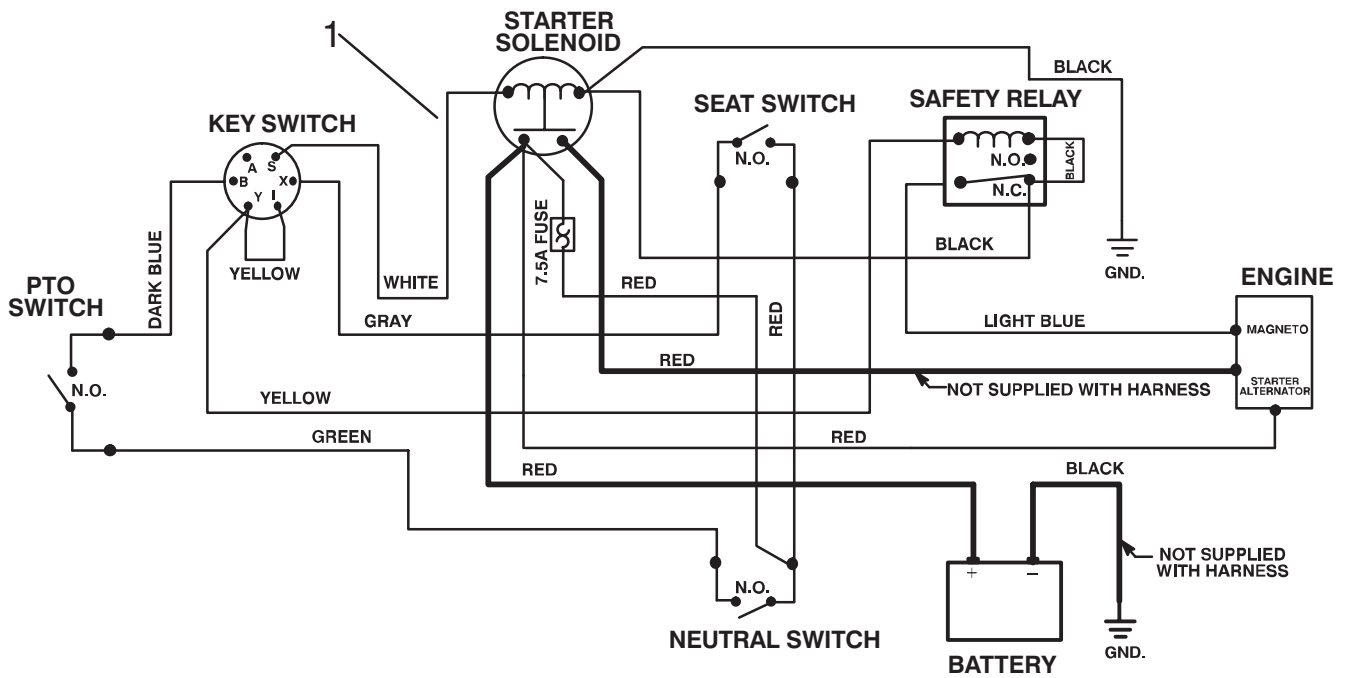

ELECTRICAL SCHEMATIC