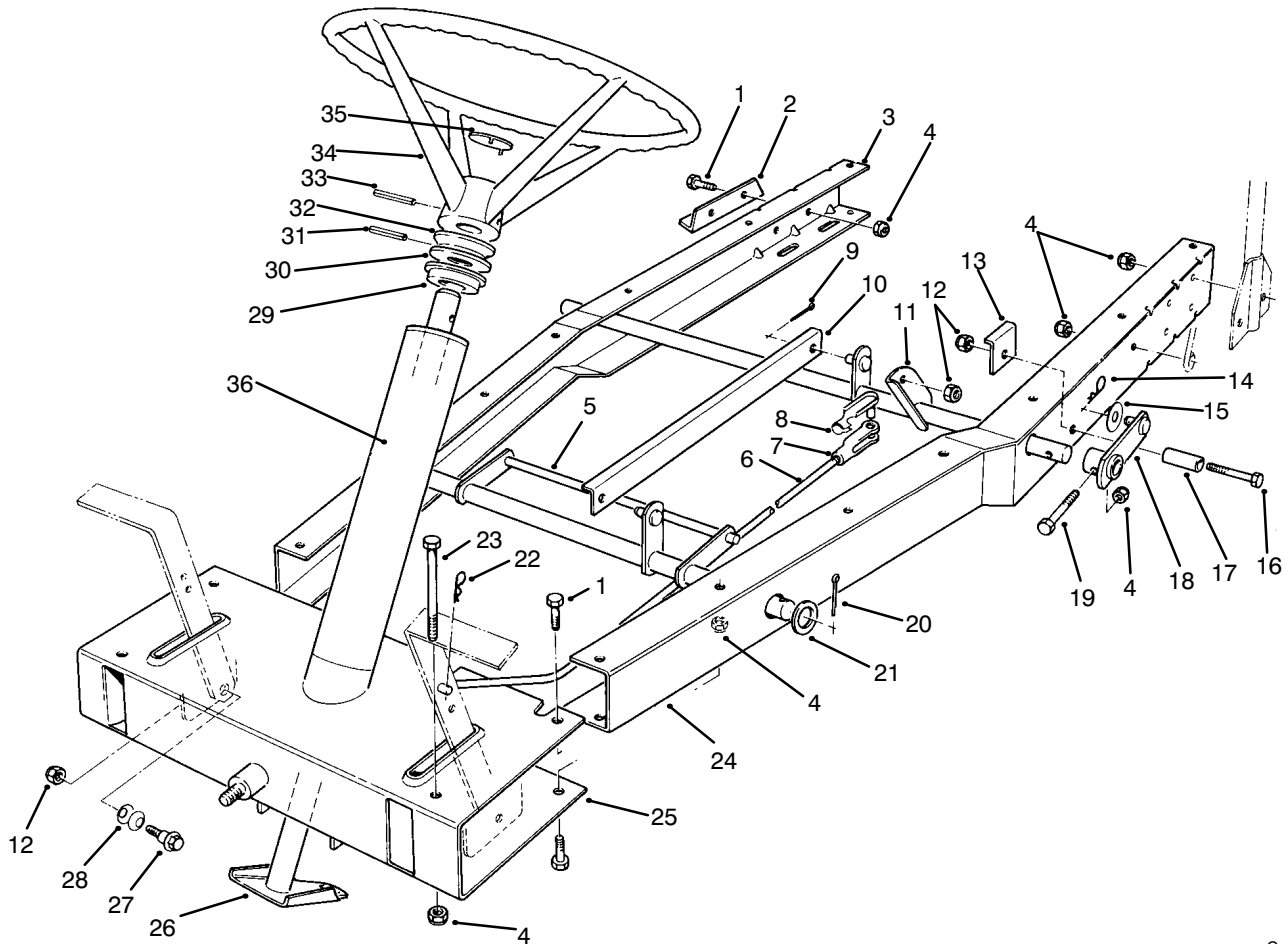

MODEL NO. 70060-5900001 & UP

PARTS
CATALOG

WHEEL HORSE®

8-25 RIDING MOWER

C-0004

FRONT BODY ASSEMBLY

Ref. No.	Part No.	Description	No. Used
1	76-1620	Decal - Instruction	1
2	3296-29	Nut - Lock	5
3	44-7030	Tread - Foot Rest	2
4	32104-110	Screw - Cap Hex. Hd.	4
5	3290-347	Nut - U-Type	4
6	67-1590	Bracket - Brake Return	1
7	67-1430	Spring - Compression	1
8	26-9530	Washer - Pivot	1
9	67-1340	Rod - Brake, Transmission	1
10	67-1330-03	Lever - Brake, Bellcrank	1
11	67-1450	Spring - Extension	1
12	67-1350	Rod - Front, Brake	1

Ref. No.	Part No.	Description	No. Used
13	19-1970	Spring - Brake, Parking	1
14	67-1130-03	Pedal - Brake & Clutch	2
15	67-1070-01	Body W.A. - Front	1
16	3290-250	Pin - Hair, Cotter	2
17	65-2920	Pad - Pedal	2
18	19-1470	Bolt - Shoulder	1
19	19-1610-03	Lever - Brake, Parking	1
20	19-2200	Tip - Brake, Parking	1
21	92-7981	Decal - Toro	1
22	55-7101	Tower (Incl. Ref. #21)	1

C-0005

FRAME ASSEMBLY

Ref. No.	Part No.	Description	No. Used
1	322-3	Screw - Cap Hex. Hd.	6
2	44-7140-01	Mount - Bearing, Axle	1
3	67-0520-01	Channel - R.H.	1
4	3296-29	Nut - Lock	16
5	67-0010-03	Lift W.A. - Front, Deck	1
6	67-0430	Rod - Clutch	1
7	282-27	Clevis	1
8		Assembly - Pin, Clevis	1
9	3272-6	Pin - Cotter	2
10	76-3890	Bracket - Link, H.O.C.	1
11	67-0050-01	Tube W.A. - Support, Rear	1
12	3296-39	Nut - Lock	5
13	67-1510-03	Brace - Stop, Deck	2
14	3290-355	Pin - Hair, Cotter	2
15	67-1460	Washer - Flat	2
16	323-10	Screw - Cap Hex. Hd.	2
17	68-8380	Spacer - Stop, Deck	2
18	76-3790	Lever W.A. - H.O.C.	2
19	46-2511	Bolt - Mounting, Axle	2