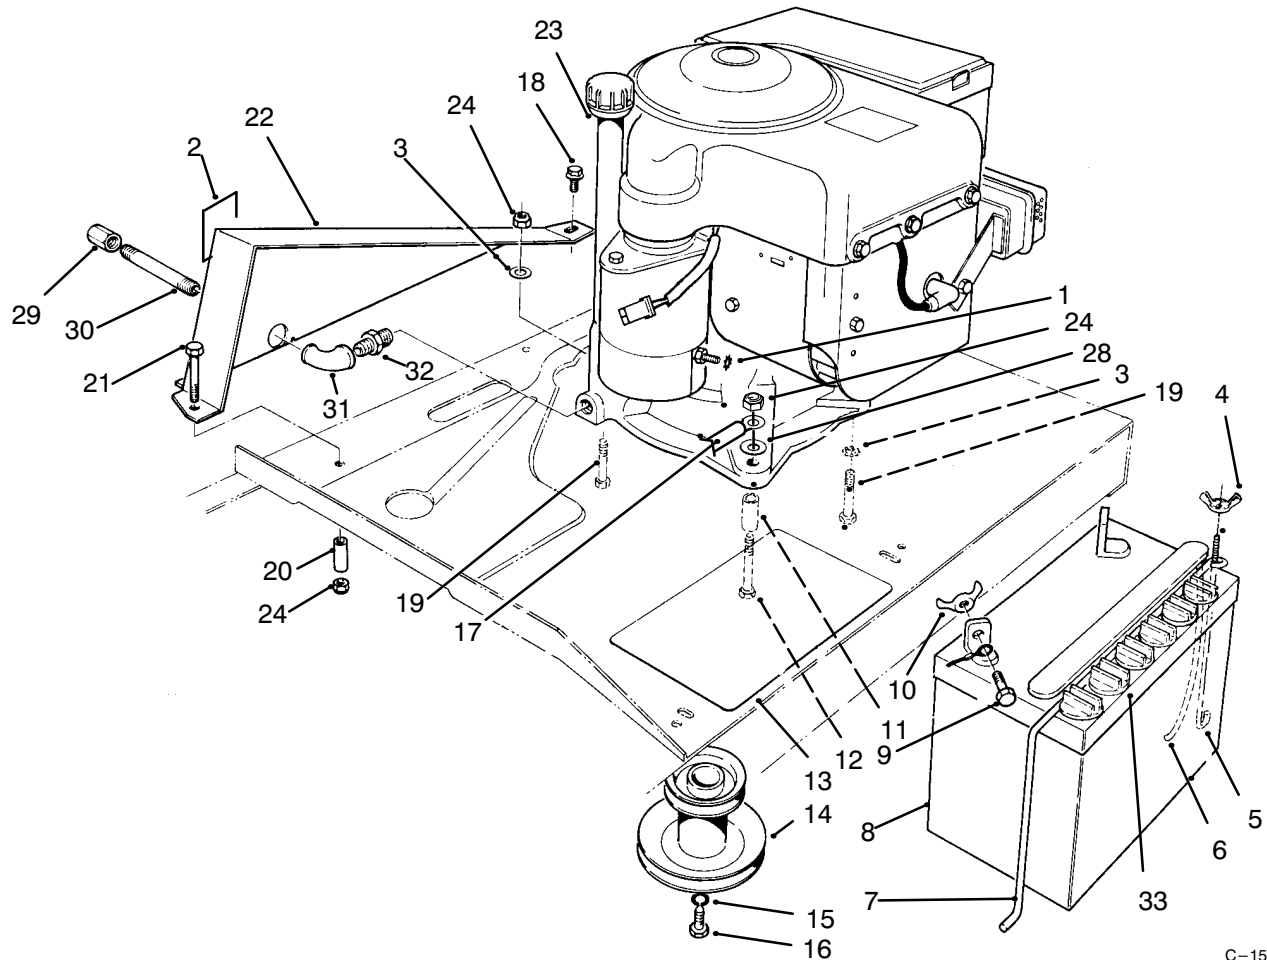

C-1525B

ENGINE ASSEMBLY

Ref. No.	Part No.	Description	No. Used	Ref. No.	Part No.	Description	No. Used
1	3255-7	Washer - Lock, Int. Tooth	1	17	54-3091	Assembly - Wire Battery to Ground	2
2	114621	Decal - Noise	1	18	32144-14	Screw - Self Tapping	1
3	3256-23	Washer - Flat	4	19	322-7	Screw - Cap Hex. Hd.	3
4	32103-14	Nut - Wing	1	20	67-0920	Guide - Belt	1
5	56-7720	Post - Hold Down, Battery	1	21	322-10	Screw - Cap Hex. Hd.	1
6	56-2540	Tube - Drain	1	22	67-0962-01	Guard - Chain	1
7	56-7710	Hold Down - Battery	1	23		Engine - 8 H.P. B & S	1
8	80-2600	Battery 12V	1	24	3296-29	Nut - Lock	5
9	321-4	Screw - Cap Hex. Hd.	2	28	3255-8	Washer - Lock	4
10	32103-22	Nut - Wing	2	29	288-2	Cap - Pipe	1
11	80-4560	Spacer	1	30	289-34	Nipple - Pipe	1
12	322-12	Screw - Cap Hex. Hd.	1	31	2811-17	Elbow - Street	1
13	62-4300	Pad - Anti-Skid	1	32	2812-1	Reducer	1
14	83-4840	Pulley - Engine	1	33	84-8470	Cap - Battery	6
15	3256-25	Washer - Flat	1	*	88-4490	Reducer - Throttle	1
16	62-3760	Screw - Cap Hex. Hd.	1				

*Not Illustrated