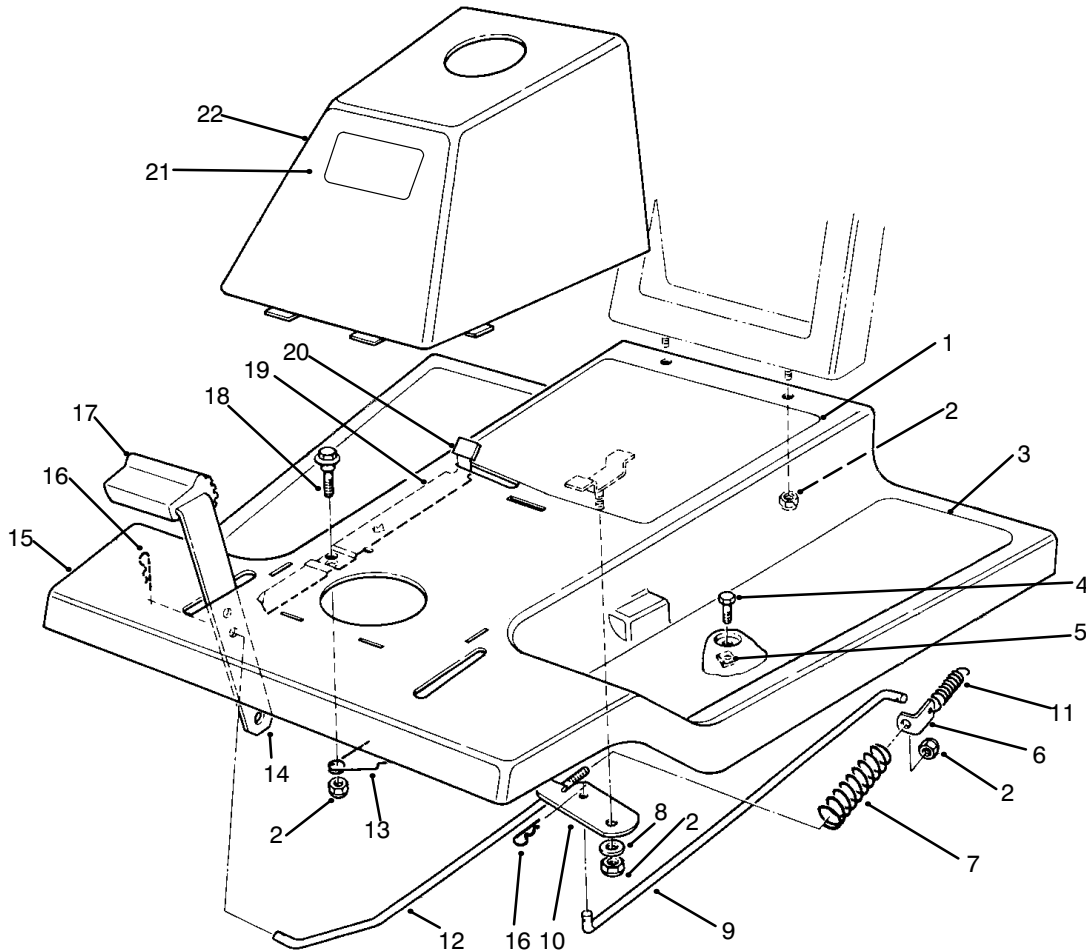

MODEL NO. 70060-5900001 & UP

PARTS
CATALOG

WHEEL HORSE®

8-25 RIDING MOWER

C-0004

FRONT BODY ASSEMBLY

Ref. No.	Part No.	Description	No. Used
1	76-1620	Decal - Instruction	1
2	3296-29	Nut - Lock	5
3	44-7030	Tread - Foot Rest	2
4	32104-110	Screw - Cap Hex. Hd.	4
5	3290-347	Nut - U-Type	4
6	67-1590	Bracket - Brake Return	1
7	67-1430	Spring - Compression	1
8	26-9530	Washer - Pivot	1
9	67-1340	Rod - Brake, Transmission	1
10	67-1330-03	Lever - Brake, Bellcrank	1
11	67-1450	Spring - Extension	1
12	67-1350	Rod - Front, Brake	1

Ref. No.	Part No.	Description	No. Used
13	19-1970	Spring - Brake, Parking	1
14	67-1130-03	Pedal - Brake & Clutch	2
15	67-1070-01	Body W.A. - Front	1
16	3290-250	Pin - Hair, Cotter	2
17	65-2920	Pad - Pedal	2
18	19-1470	Bolt - Shoulder	1
19	19-1610-03	Lever - Brake, Parking	1
20	19-2200	Tip - Brake, Parking	1
21	92-7981	Decal - Toro	1
22	55-7101	Tower (Incl. Ref. #21)	1

C-0005

FRAME ASSEMBLY

Ref. No.	Part No.	Description	No. Used
1	322-3	Screw - Cap Hex. Hd.	6
2	44-7140-01	Mount - Bearing, Axle	1
3	67-0520-01	Channel - R.H.	1
4	3296-29	Nut - Lock	16
5	67-0010-03	Lift W.A. - Front, Deck	1
6	67-0430	Rod - Clutch	1
7	282-27	Clevis	1
8		Assembly - Pin, Clevis	1
9	3272-6	Pin - Cotter	2
10	76-3890	Bracket - Link, H.O.C.	1
11	67-0050-01	Tube W.A. - Support, Rear	1
12	3296-39	Nut - Lock	5
13	67-1510-03	Brace - Stop, Deck	2
14	3290-355	Pin - Hair, Cotter	2
15	67-1460	Washer - Flat	2
16	323-10	Screw - Cap Hex. Hd.	2
17	68-8380	Spacer - Stop, Deck	2
18	76-3790	Lever W.A. - H.O.C.	2
19	46-2511	Bolt - Mounting, Axle	2