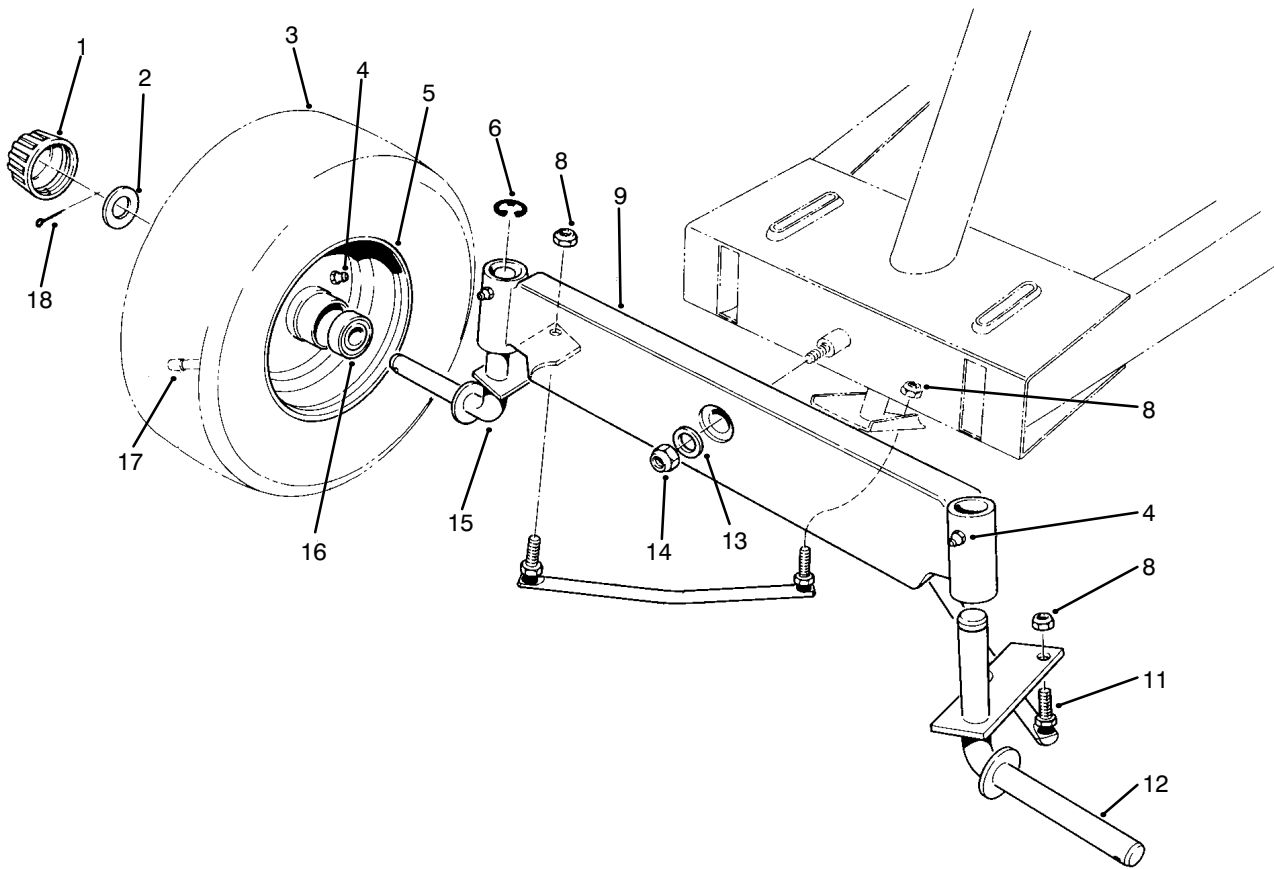

MODEL NO. 70060-5900001 & UP

PARTS
CATALOG

WHEEL HORSE®

8-25 RIDING MOWER

C-0004

FRONT BODY ASSEMBLY

Ref. No.	Part No.	Description	No. Used
1	76-1620	Decal - Instruction	1
2	3296-29	Nut - Lock	5
3	44-7030	Tread - Foot Rest	2
4	32104-110	Screw - Cap Hex. Hd.	4
5	3290-347	Nut - U-Type	4
6	67-1590	Bracket - Brake Return	1
7	67-1430	Spring - Compression	1
8	26-9530	Washer - Pivot	1
9	67-1340	Rod - Brake, Transmission	1
10	67-1330-03	Lever - Brake, Bellcrank	1
11	67-1450	Spring - Extension	1
12	67-1350	Rod - Front, Brake	1

C-0005

FRAME ASSEMBLY

Ref. No.	Part No.	Description	No. Used
1	322-3	Screw - Cap Hex. Hd.	6
2	44-7140-01	Mount - Bearing, Axle	1
3	67-0520-01	Channel - R.H.	1
4	3296-29	Nut - Lock	16
5	67-0010-03	Lift W.A. - Front, Deck	1
6	67-0430	Rod - Clutch	1
7	282-27	Clevis	1
8		Assembly - Pin, Clevis	1
9	3272-6	Pin - Cotter	2
10	76-3890	Bracket - Link, H.O.C.	1
11	67-0050-01	Tube W.A. - Support, Rear	1
12	3296-39	Nut - Lock	5
13	67-1510-03	Brace - Stop, Deck	2
14	3290-355	Pin - Hair, Cotter	2
15	67-1460	Washer - Flat	2
16	323-10	Screw - Cap Hex. Hd.	2
17	68-8380	Spacer - Stop, Deck	2
18	76-3790	Lever W.A. - H.O.C.	2
19	46-2511	Bolt - Mounting, Axle	2

*Not Illustrated

C-0002A

SEAT & GAS TANK ASSEMBLY

Ref. No.	Part No.	Description	No. Used	Ref. No.	Part No.	Description	No. Used
1	66-6680	Seat	1	10	56-6360	Filter	1
2	67-1241	Base - Seat	1	11	2412-98	Clamp - Hose	5
3	38-1420	Switch - Seat	1	12	3296-29	Nut - Lock	4
4	18-2970	R-Clamp	1	13	3290-378	Tie - Cable	1
5	47-2986	Hose - Gas	1	14	322-3	Screw - Cap Hex. Hd.	4
6	67-0950	Strap - Tank, Gas	2	15	3256-23	Washer - Flat	8
7	80-4580	Tank - Gas	1	16	3230-20	Bolt - Carriage	6
8	55-3576	Assembly - Cap, Gas	1	17	66-6920	Pad - Isolator	2
9	47-2964	Hose - Gas	2				