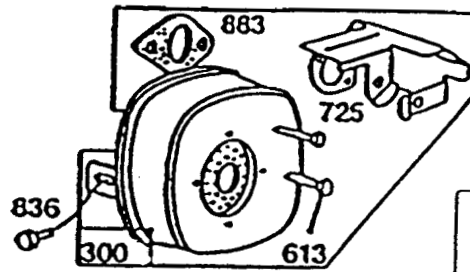

BRIGGS & STRATTON MODEL NO. 195707-0121-01

358 GASKET SET

* REQUIRES SPECIAL TOOLS TO INSTALL. SEE REPAIR INSTRUCTION MANUAL.

Assemblies include all parts shown in frames.