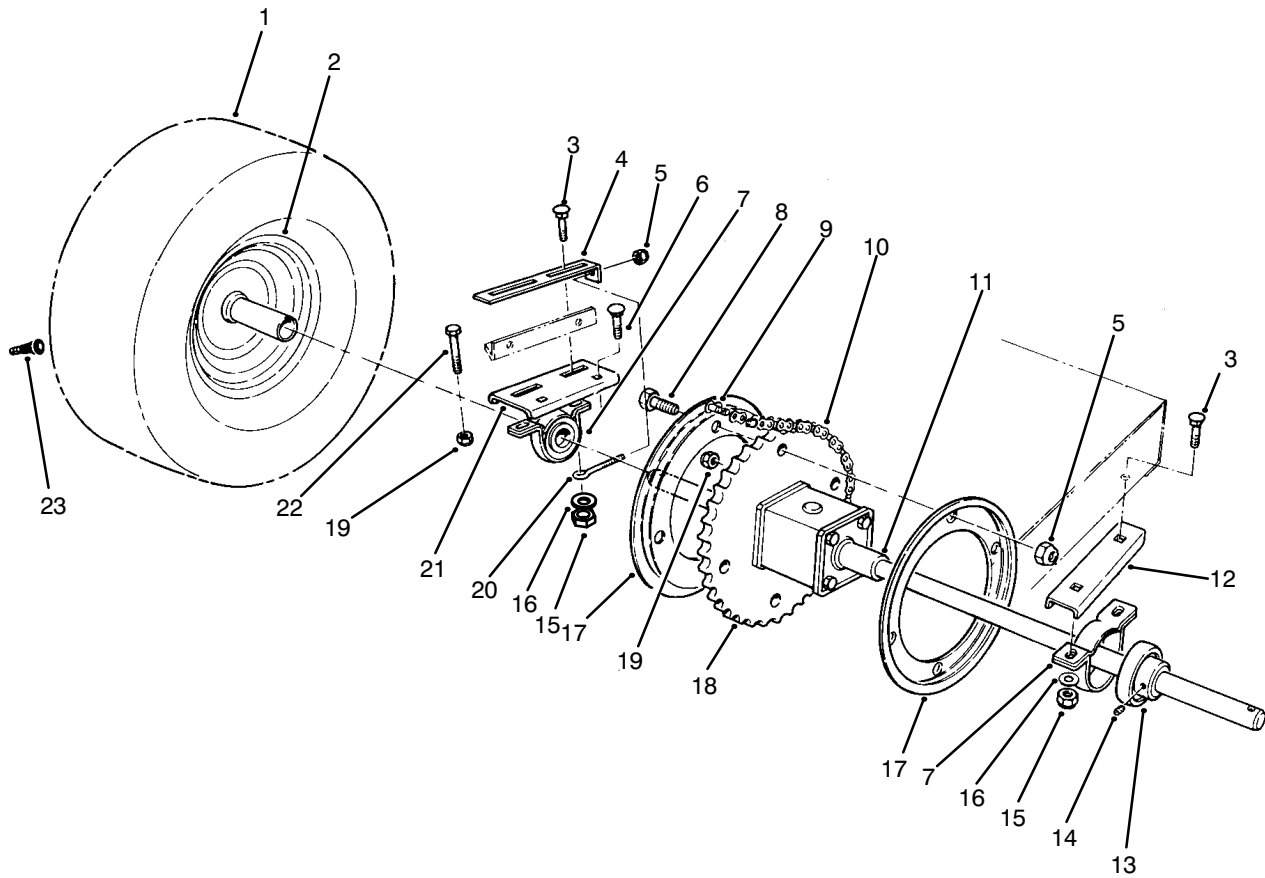

*Not Illustrated

C-1578

ELECTRICAL SCHEMATIC

Ref. No.	Part No.	Description	No. Used
1	88-9870	Harness - Wire	1

Ref. No.	Part No.	Description	No. Used

C-0008A

REAR AXLE ASSEMBLY

Ref. No.	Part No.	Description	No. Used	Ref. No.	Part No.	Description	No. Used
1	231-115	Tire	2	13	47-1490	Bearing	
2	44-9760	Rim	2			(Incl. Ref. #14)	2
3	3231-4	Bolt - Carriage	2	14	3245-32	Screw - Set	4
4	61-9990	Plate - Adjusting	1	15	3296-39	Nut - Lock	6
5	3296-42	Nut - Lock	5	16	3256-24	Washer - Flat	4
6	3231-25	Bolt - Carriage	4	17	76-1580-03	Guide - Chain	2
7	47-1480	Mount - Bearing	2	18	76-4010	Sprocket	1
8	321-4	Screw - Cap Hex. Hd.	4	19	3296-29	Nut - Lock	6
9	2710-11	Link - Connecting	1	20	61-9980	Screw - Adjusting	1
10	67-0910	Chain		21	66-6620-03	Support R.H.	1
		(Incl. Ref. #9)	1	22	46-2511	Bolt - Axle	2
11	56-9960	Differential	1	23	232-27	Valve Stem w/Cap	2
12	66-6630-03	Support L.H.	1	*	11-0410	Kit - Tire Chains (Optional)	1

*Not Illustrated

C-0010

DIFFERENTIAL ASSEMBLY

Ref. No.	Part No.	Description	No. Used	Ref. No.	Part No.	Description	No. Used
1	55-7762	Axle - R.H.	1	5	55-7771	Cap - End, L.H.	1
2	32152-1	Nut - Lock	4	6	322-22	Screw - Cap Hex. Hd.	4
3	55-7770	Cap - End, R.H.	1	7	55-7763	Axle - L.H.	1
4	55-7780	Case - Gear, Transfer	1	*	56-9960	Differential - Complete	1