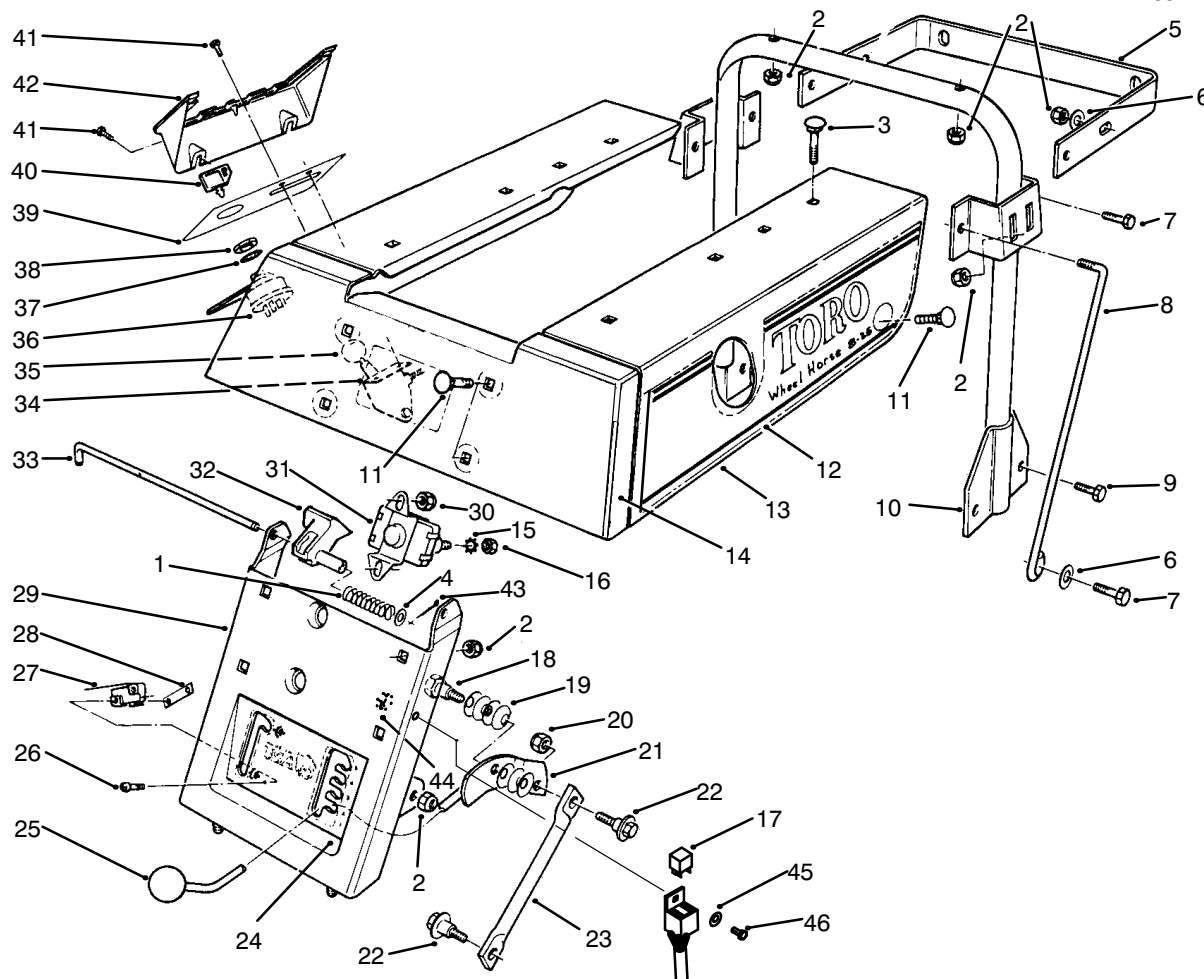

MODEL NO. 70060-5900001 & UP

PARTS
CATALOG

WHEEL HORSE®

8-25 RIDING MOWER

C-0004

FRONT BODY ASSEMBLY

Ref. No.	Part No.	Description	No. Used
1	76-1620	Decal - Instruction	1
2	3296-29	Nut - Lock	5
3	44-7030	Tread - Foot Rest	2
4	32104-110	Screw - Cap Hex. Hd.	4
5	3290-347	Nut - U-Type	4
6	67-1590	Bracket - Brake Return	1
7	67-1430	Spring - Compression	1
8	26-9530	Washer - Pivot	1
9	67-1340	Rod - Brake, Transmission	1
10	67-1330-03	Lever - Brake, Bellcrank	1
11	67-1450	Spring - Extension	1
12	67-1350	Rod - Front, Brake	1

C-0005

FRAME ASSEMBLY

Ref. No.	Part No.	Description	No. Used
1	322-3	Screw - Cap Hex. Hd.	6
2	44-7140-01	Mount - Bearing, Axle	1
3	67-0520-01	Channel - R.H.	1
4	3296-29	Nut - Lock	16
5	67-0010-03	Lift W.A. - Front, Deck	1
6	67-0430	Rod - Clutch	1
7	282-27	Clevis	1
8		Assembly - Pin, Clevis	1
9	3272-6	Pin - Cotter	2
10	76-3890	Bracket - Link, H.O.C.	1
11	67-0050-01	Tube W.A. - Support, Rear	1
12	3296-39	Nut - Lock	5
13	67-1510-03	Brace - Stop, Deck	2
14	3290-355	Pin - Hair, Cotter	2
15	67-1460	Washer - Flat	2
16	323-10	Screw - Cap Hex. Hd.	2
17	68-8380	Spacer - Stop, Deck	2
18	76-3790	Lever W.A. - H.O.C.	2
19	46-2511	Bolt - Mounting, Axle	2

*Not Illustrated

C-0002A

SEAT & GAS TANK ASSEMBLY

Ref. No.	Part No.	Description	No. Used	Ref. No.	Part No.	Description	No. Used
1	66-6680	Seat	1	10	56-6360	Filter	1
2	67-1241	Base - Seat	1	11	2412-98	Clamp - Hose	5
3	38-1420	Switch - Seat	1	12	3296-29	Nut - Lock	4
4	18-2970	R-Clamp	1	13	3290-378	Tie - Cable	1
5	47-2986	Hose - Gas	1	14	322-3	Screw - Cap Hex. Hd.	4
6	67-0950	Strap - Tank, Gas	2	15	3256-23	Washer - Flat	8
7	80-4580	Tank - Gas	1	16	3230-20	Bolt - Carriage	6
8	55-3576	Assembly - Cap, Gas	1	17	66-6920	Pad - Isolator	2
9	47-2964	Hose - Gas	2				

Ref. No.	Part No.	Description	No. Used
11	67-0880	Assembly - Tie Rod	2
12	67-0810-01	Spindle - L.H.	1
13	3256-26	Washer - Flat	1
14	3296-25	Nut - Lock	1
15	67-0800-01	Spindle - R.H.	1
16	110513	Bearing	4
17	232-27	Valve Stem w/Cap	2
18	3272-12	Pin - Cotter	2