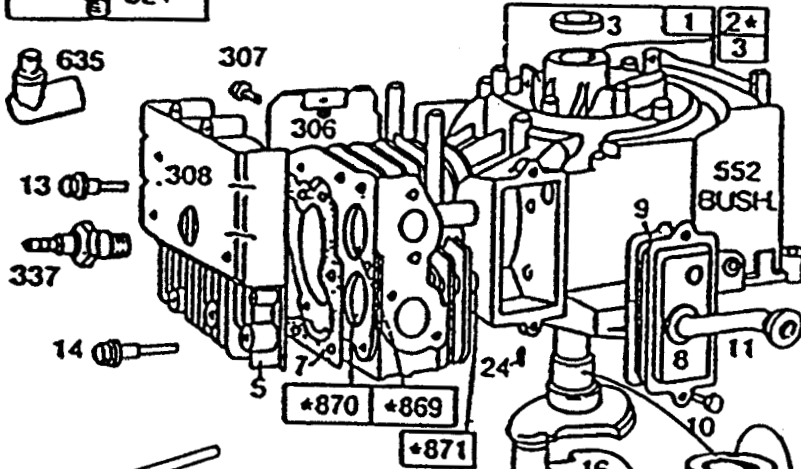

BRIGGS & STRATTON MODEL NO. 195707-0121-01

358 GASKET SET

* REQUIRES SPECIAL TOOLS TO INSTALL. SEE REPAIR INSTRUCTION MANUAL.

Assemblies include all parts shown in frames.