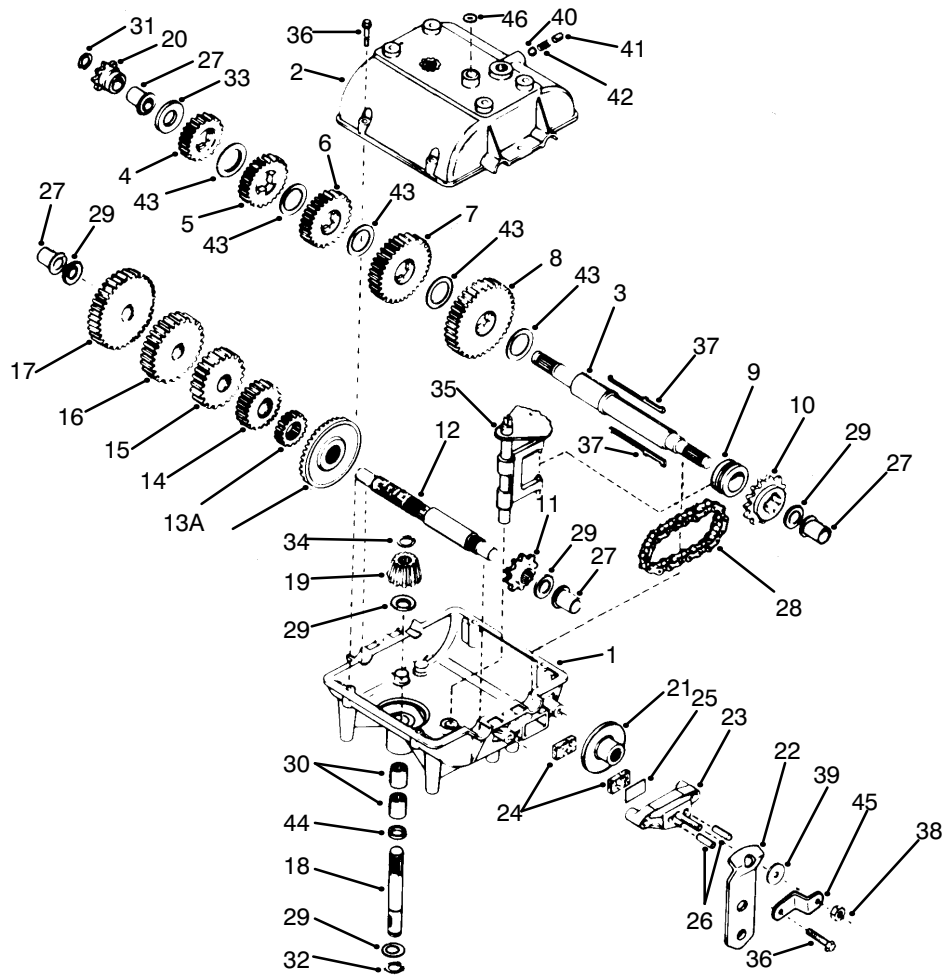

C-0441

TRANSMISSION PEERLESS MODEL 700-025

Ref. No.	Part No.	Description	No. Used	Ref. No.	Part No.	Description	No. Used
1	770061	Case – Transmission	1	24	790006	Pad – Brake	2
2	772083	Cover – Transmission	1	25	790007	Plate – Pad, Brake	1
3	776217	Shaft – Output	1	26	786026	Pin – Dowel	2
4	778121A	Gear – Spur (20 Teeth)	1	27	780105A	Bushing – Flange	4
5	778122A	Gear – Spur (22 Teeth)	1	28	786081	Chain – Roller (No. 41 Chain, 24 Links)	1
6	778123A	Gear – Spur (25 Teeth)	1	29	780072	Washer – Thrust	5
7	778124A	Gear – Spur (30 Teeth)	1	30	780086	Bearing – Needle	2
8	778125	Gear – Spur (35 Teeth)	1	31	792072	Ring – Retaining	1
9	784266	Collar – Shift	1	32	792035	Ring – Retaining	1
10	786083	Sprocket (18 Teeth)	1	33	780109	Washer	1
11	786082	Sprocket (9 Teeth)	1	34	788040	Ring – Retaining	1
12	776134	Shaft – Counter	1	35	784267	Assy. Rod & Fork – Shift	1
13	788137A	Gear – Bevel (42 Teeth)	1	36	792073	Screw – Thread Forming	8
13A	778136	Gear – Spur (15 Teeth)	1	37	792089A	Key	2
14	778126A	Gear – Spur (20 Teeth)	1	38	792075	Nut – Lock	1
15	778127A	Gear – Spur (25 Teeth)	1	39	792076	Washer	1
16	778128A	Gear – Spur (28 Teeth)	1	40	792077	Ball – Steel	1
17	778129A	Gear – Spur (30 Teeth)	1	41	792078	Screw – Set	1
18	776135	Shaft – Input	1	42	792079	Spring	1
19	778113A	Bevel – Pinion, Input	1	43	780108	Washer – Thrust	5
20	786047	Sprocket (8 Teeth)	1	44	792001	O-Ring	1
21	790003	Disk – Brake	1	45	786086	Bracket – Lever, Brake	1
22	790008A	Lever – Brake	1	46	788069	Seal – Square Cut	1
23	790025	Holder – Pad, Brake	1