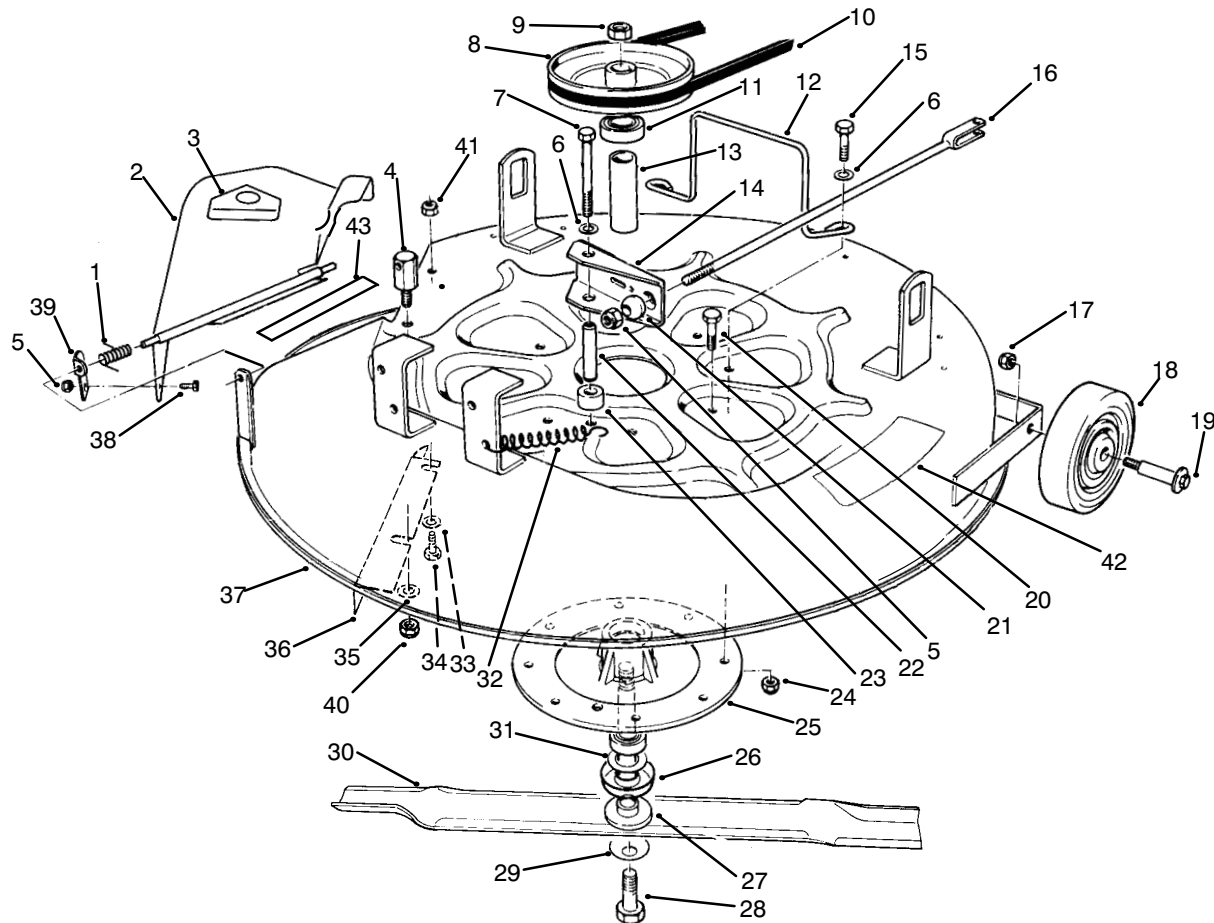

C-0001A

CUTTING UNIT ASSEMBLY

Ref. No.	Part No.	Description	No. Used	Ref. No.	Part No.	Description	No. Used
1	28-8010	Spring	1	23	76-3810	Spacer - Brake, Deck	1
2	67-1150	Deflector (Incl. Ref. #3)	1	24	3296-29	Nut - Lock	9
3	54-9220	Decal - Danger	1	25	67-0970	Hub - Spindle	1
4	67-0140	Post - Pivot	1	26	80-4360	Shield - Bearing	1
5	3296-8	Nut - Lock	2	27	80-4340	Shaft - Spindle	1
6	3256-23	Washer - Lock	3	28	26-0671	Bolt - Blade	1
7	322-19	Screw - Cap Hex. Hd.	1	29	3290-465	Washer - Belleville	1
8	80-4420	Pulley - Deck	1	30	67-0200	Blade	1
9	3219-6	Nut - Hex.	1	31	80-4380	Spacer - Spindle	1
10	67-1390	V-Belt	1	32	67-1440	Spring - Brake	1
11	38-7820	Bearing - Ball	2	33	3256-22	Washer - Flat	1
12	80-4520	Guide - Belt	1	34	3234-21	Screw - Cap Hex. Hd.	1
13	62-3660	Spacer - Bearing	1	35	3256-24	Washer - Flat	1
14	67-1370	Assy. - Brake, Deck	1	36	67-0130-01	Baffle	1
15	322-6	Screw - Cap Hex. Hd.	2	37	16-2199	Deck (Incl. Ref. #42)	1
16	67-0570	Rod W.A. - Brake, Deck	1	38	321-4	Screw - Cap Hex. Hd.	1
17	3296-39	Nut - Lock	2	39	67-1600-01	Bracket - Deflector	1
18	61-9760	Wheel - Deck	2	40	3296-59	Nut - Lock	1
19	56-6590	Bolt - Wheel	2	41	3296-42	Nut - Lock	1
20	322-3	Screw - Cap Hex. Hd.	6	42	76-4070	Decal - Danger	1
21	67-0710	Ball - Swivel	1	43	68-3650	Decal - Warning	1
22	67-0730	Post - Mount, Brake	1