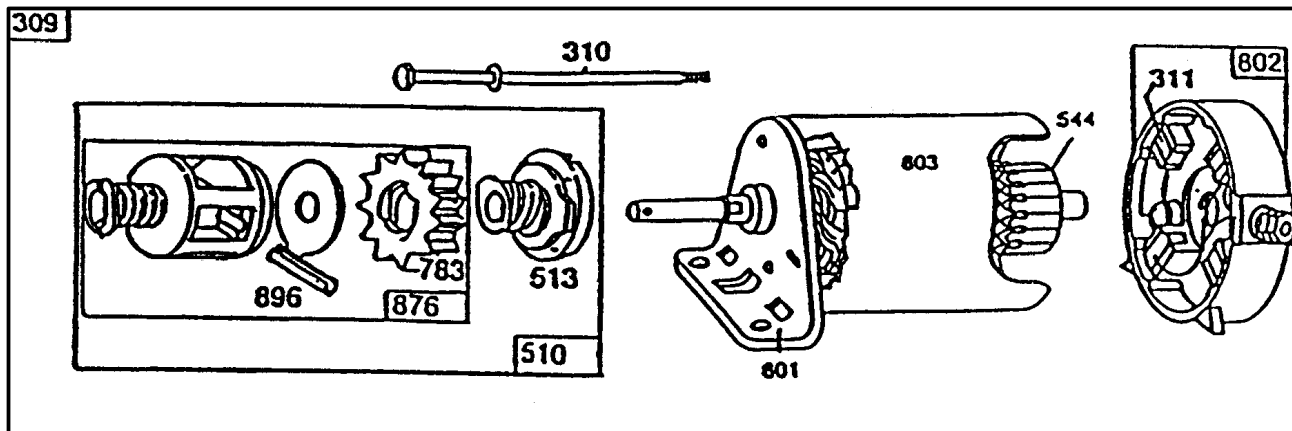

C-0784

STARTER – BRIGGS & STRATTON NO. 195707-0121-01

Ref. No.	Part No.	Description	No. Used
309	394805	Assembly – Motor & Drive	1
310	94003	Assembly – Thru Bolt	2
311	395538	Assembly – Brush	2
510	490421	Assembly – Drive (Incl. Ref. #513, 783, 876 & 896)	1
513	398003	Assembly – Clutch	1
544	390837	Assembly – Armature	1

Ref. No.	Part No.	Description	No. Used
783	280104	Gear	1
801	394856	Assembly – End Cap	1
802	395537	Assembly – Commutator, End Cap	1
803	398159	Assembly – Housing (3-21/32" Long)	1
876	490467	Kit – Retainer	1
896	94288	Pin – Roll	1