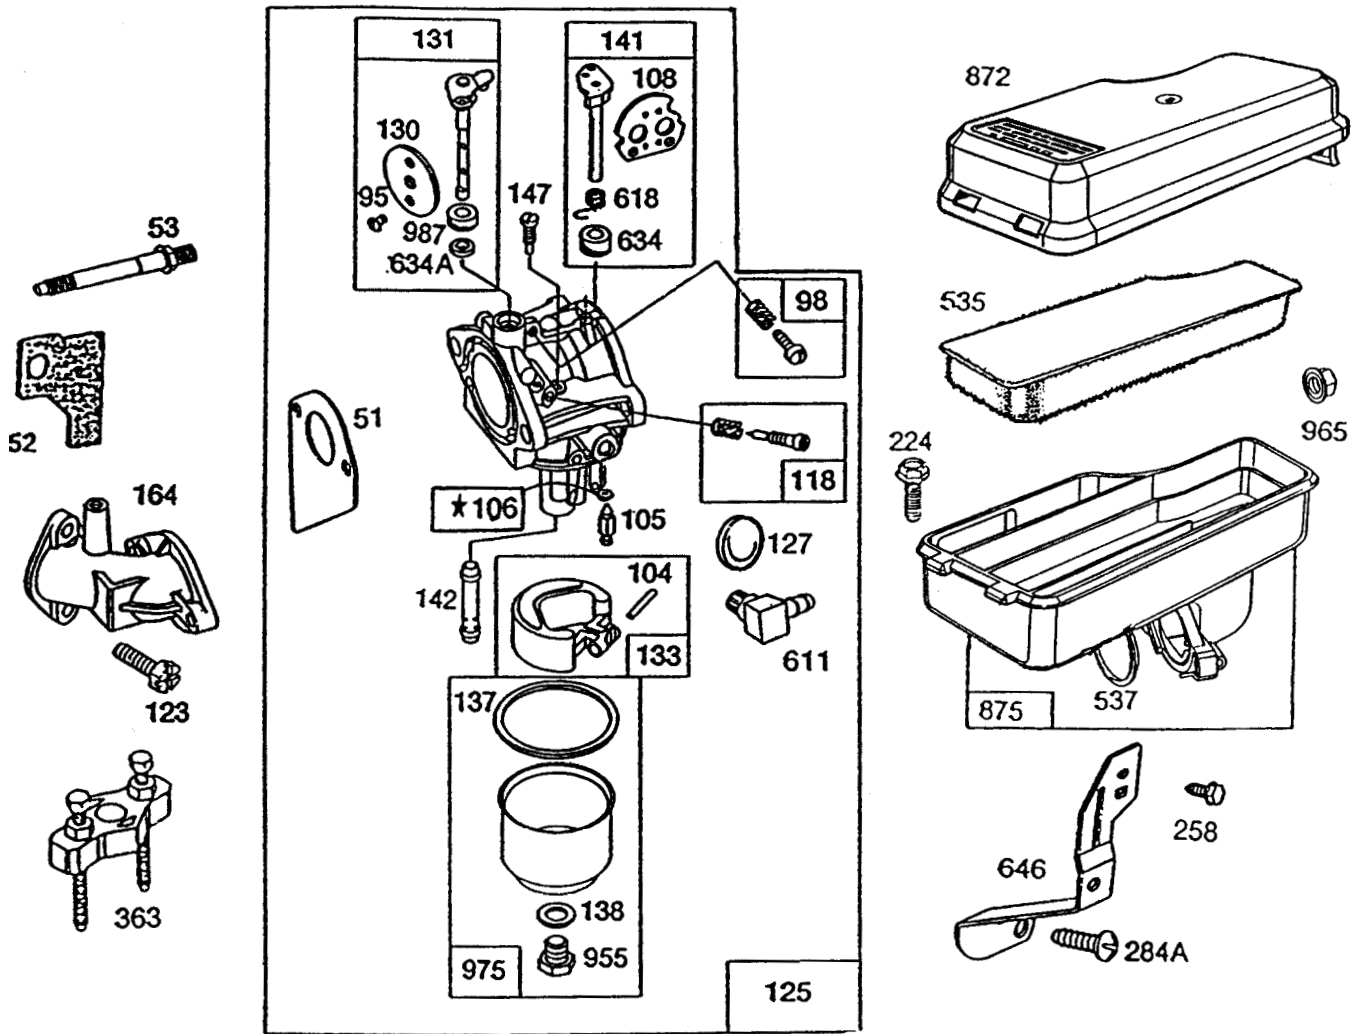

BRIGGS & STRATTON MODEL NO. 195707-0121-01

121 CARBURETOR OVERHAUL KIT

BRIGGS & STRATTON MODEL NO. 195707-0121-01

Ref. No.	Part No.	Description	No. Used	Ref. No.	Part No.	Description	No. Used
223	391983	Flywheel and Ring Gear Assy. - Magneto (Incl. Aluminum Ring Gear)	1			See Chart for Replacement Parts for Starting Motor on Illustrated Pages	1
*#51	272465	Gasket - Carburetor (Carb. to Elbow)	1	332	92284	Nut - Flywheel	1
‡52	270824	Gasket - Carb. Mtg.	1	333	398811	Armature Assembly	1
53	94637	Stud - Gasket Mtg.	1	334	93381	Screw - Armature Mtg. Sem	1
75	224061	Washer - Spring	1	356	494328	Wire - Ground	1
78	93805	Screw - Sem	1	363	19165	Puller - Flywheel	1
*95	94098	Screw - Throttle	1	423	94073	Screw - Sem	1
98	494382	Screw - Idle Speek	1	455	222561	Cup - Screen Mounting	1
*104	231789	Pin - Float Hinge	1	468	222562	Screen - Flush Rotating	1
*105	231790	Valve Assy. - Inlet Needle	1	482	93621	Screw - Sem	1
*106	281169	Inlet Valve Seat	1	535	272405	Element - Foam Air Cleaner	1
108	224540	Valve - Choke	1	537	281106	O-Ring - Air Cleaner	1
118	494383	Valve - Needle	1	611	494451	Fuel Inlet Tube	1
121	494880	Carburetor Overhaul Kit	1	618	262803	Spring - Choke Return	1
123	94616	Screw - Carburetor Mtg.	1	*634	281168	Seal - Choke Shaft	1
125	494894	Carburetor Assembly	1	*634A	281167	Washer - Throttle Shaft	1
*127		Plug - Welch (Kit Only)	1	646	224614	Brace - Air Cleaner	1
130	224668	Valve - Throttle	1	657	93496	Screw - Sem	1
131	494885	Shaft & Lever - Throttle	1	663	94419	Screw	1
133	494381	Float - Carburetor	1	726	392134	Gear - Ring (Aluminum) (Incl. Mtg. Parts)	1
*#137	281165	Gasket - Float Bowl	1	727	395405	Cover - Starter (Incl. Mtg. Screws)	1
*#138	281164	Washer - Float Bowl	1	728	93535	Screw - Sem	1
141	494380	Shaft & Lever - Choke	1	729	281159	Clip - Lead Wire	1
*142	494877	Nozzle - Carburetor	1	851	221798	Terminal - Ignition Cable	1
*147	231794	Screw - Nozzle	1	872	281108	Cover - Air Cleaner	1
164	213819	Carburetor Elbow	1	875	494745	Body - Air Cleaner	1
201	262769	Link - Governor	1	877	393814	Diode & Connector Assy.	1
209	260871	Spring - Governor	1	887	391529	Stator Assembly - Alternator (D.C.)	1
216	262768	Link - Choke	1	955	94642	Screw - Fuel Bowl	1
222	493896	Plate - Gov. Plate	1	965	94108	Nut - Lock	1
224	94513	Screw - Sem	1	975	494378	Bowl Assy. - Carburetor	1
232	262787	Spring - Governor Link	1	*987	281166	Seal - Throttle Shaft	1
258	94620	Screw - Hex. Tapping	1				
265	221535	Clamp - Casing	1				
284A	94326	Screw - Brace Mtg.	1				
309		Motor - Starting (12 Volt)	1				

*Included in Carburetor Overhaul Set - Part No. 494880.

#Included in Carburetor Gasket Set - Part No. 494385.

‡Included in Gasket Set - Part No. 299577.