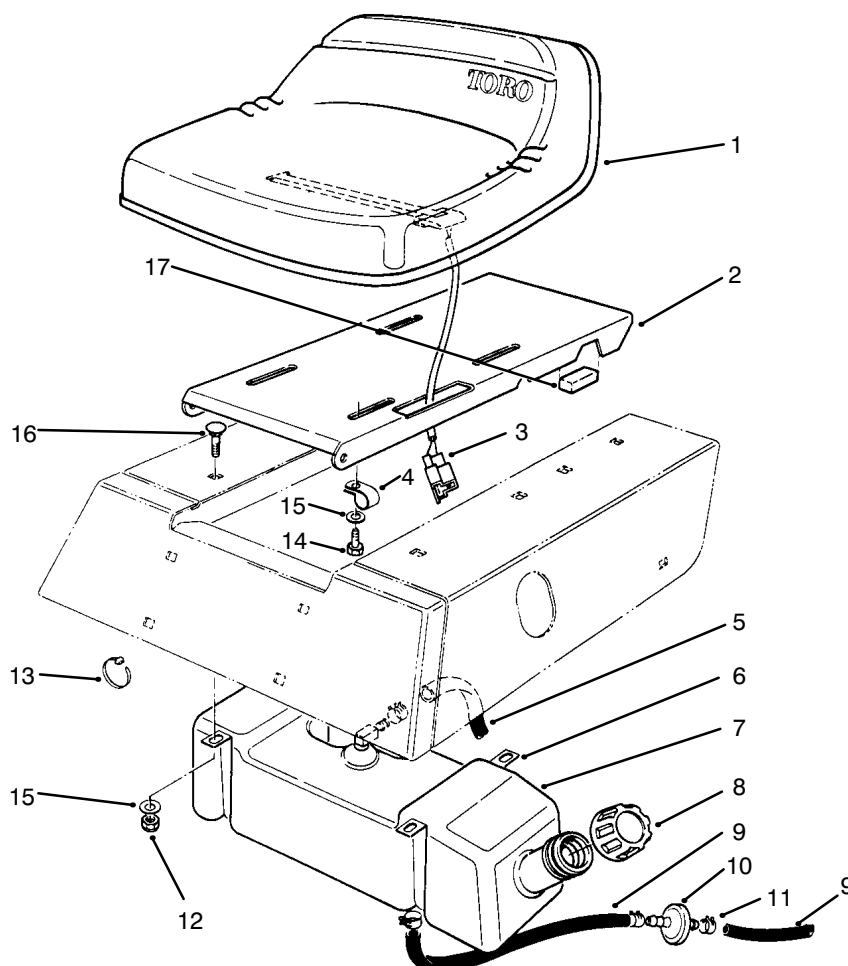

C-0002A

SEAT & GAS TANK ASSEMBLY

Ref. No.	Part No.	Description	No. Used	Ref. No.	Part No.	Description	No. Used
1	66-6680	Seat	1	10	56-6360	Filter	1
2	67-1241	Base - Seat	1	11	2412-98	Clamp - Hose	5
3	38-1420	Switch - Seat	1	12	3296-29	Nut - Lock	4
4	18-2970	R-Clamp	1	13	3290-378	Tie - Cable	1
5	47-2986	Hose - Gas	1	14	322-3	Screw - Cap Hex. Hd.	4
6	67-0950	Strap - Tank, Gas	2	15	3256-23	Washer - Flat	8
7	80-4580	Tank - Gas	1	16	3230-20	Bolt - Carriage	6
8	55-3576	Assembly - Cap, Gas	1	17	66-6920	Pad - Isolator	2
9	47-2964	Hose - Gas	2