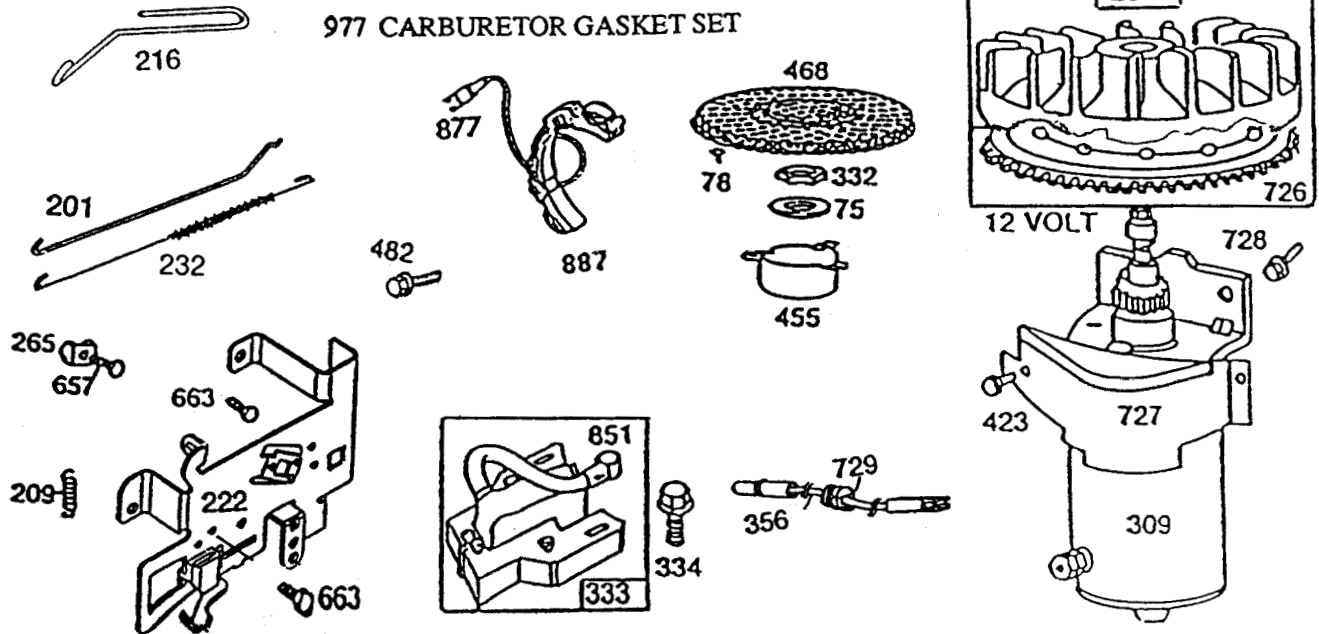

121 CARBURETOR OVERHAUL KIT

977 CARBURETOR GASKET SET

* REQUIRES SPECIAL TOOLS TO INSTALL.
SEE REPAIR INSTRUCTION MANUAL.

Assemblies include all parts shown in frames.