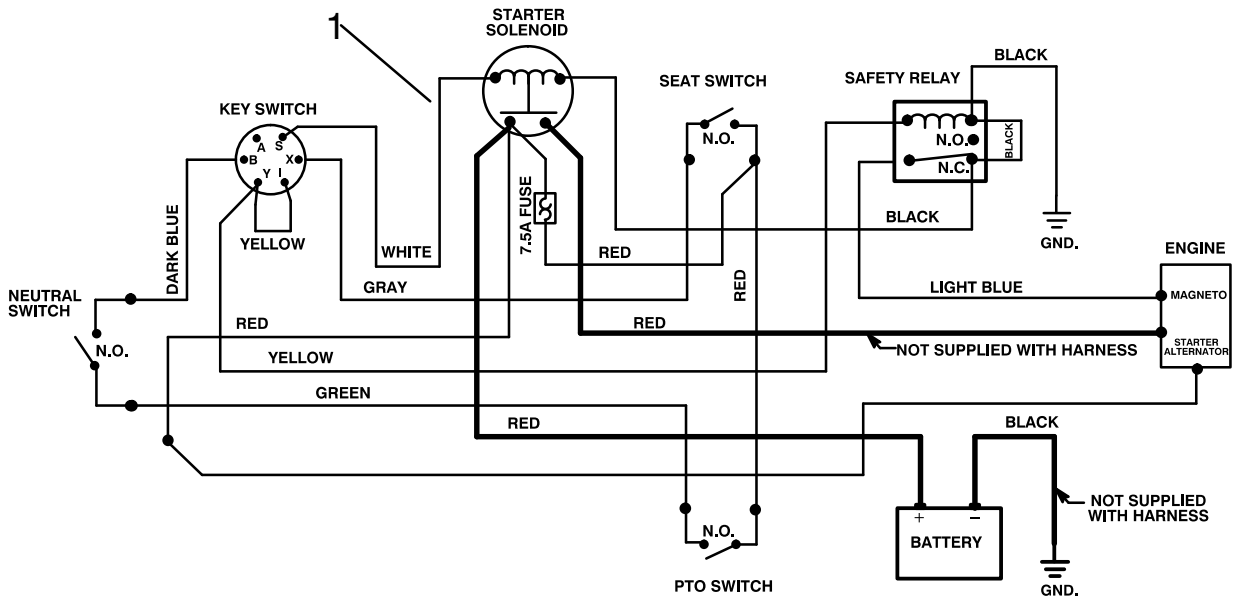

C-1578

ELECTRICAL SCHEMATIC

Ref. No.	Part No.	Description	No. Used
1	88-9870	Harness - Wire	1

Ref. No.	Part No.	Description	No. Used