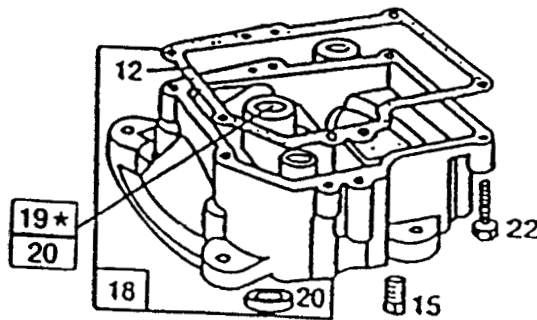

BRIGGS & STRATTON MODEL NO. 195707-0121-01

358 GASKET SET

* REQUIRES SPECIAL TOOLS TO INSTALL. SEE REPAIR INSTRUCTION MANUAL.

Assemblies include all parts shown in frames.