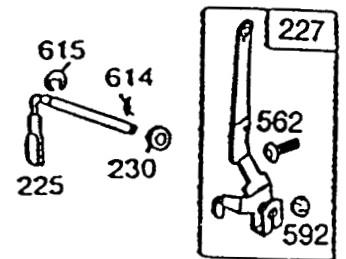

BRIGGS & STRATTON MODEL NO. 195707-0121-01

358 GASKET SET

* REQUIRES SPECIAL TOOLS TO INSTALL. SEE REPAIR INSTRUCTION MANUAL.

Assemblies include all parts shown in frames.