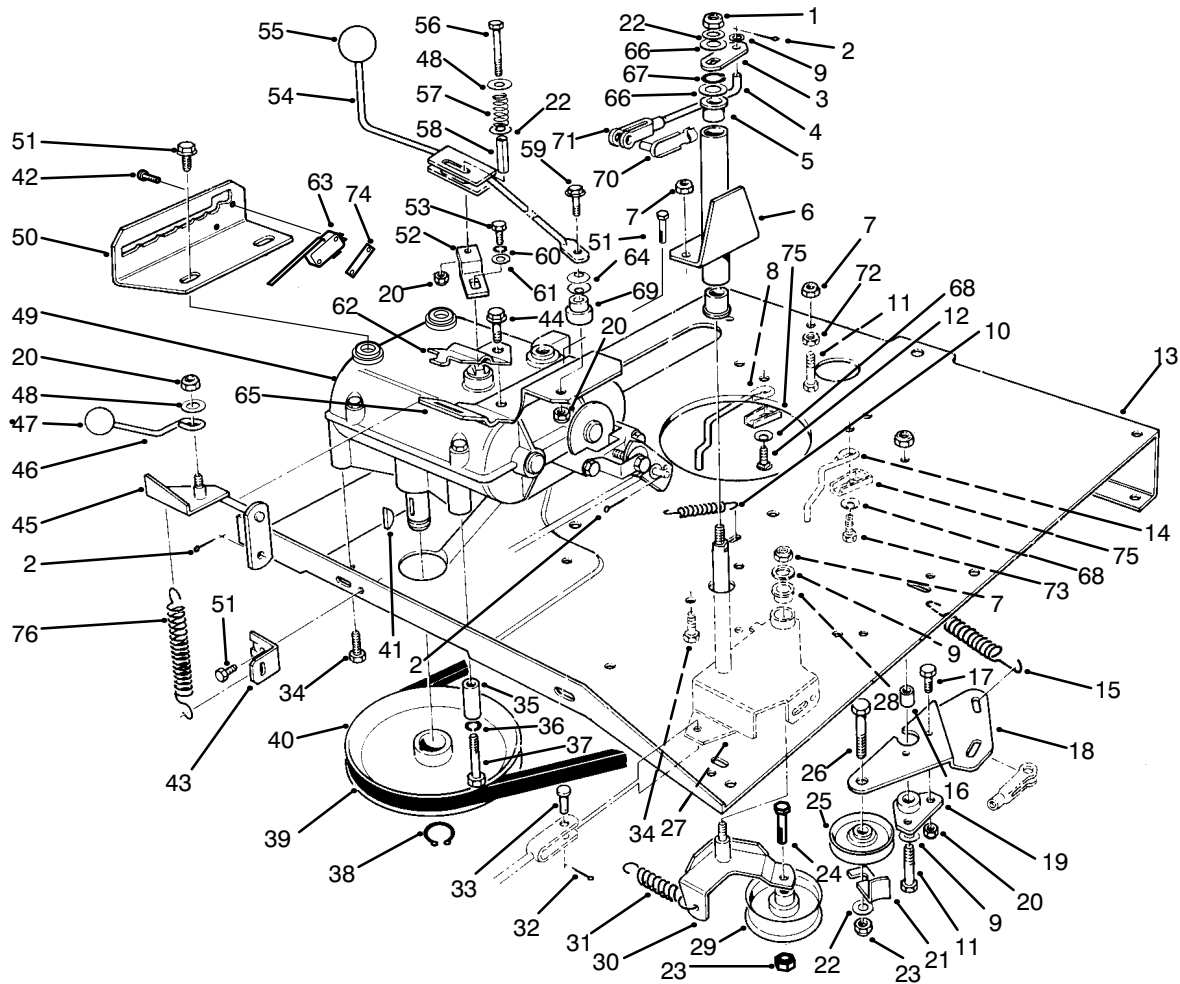

MODEL NO. 70060-5900001 & UP

PARTS
CATALOG

WHEEL HORSE®

8-25 RIDING MOWER

C-0004

FRONT BODY ASSEMBLY

Ref. No.	Part No.	Description	No. Used
1	76-1620	Decal - Instruction	1
2	3296-29	Nut - Lock	5
3	44-7030	Tread - Foot Rest	2
4	32104-110	Screw - Cap Hex. Hd.	4
5	3290-347	Nut - U-Type	4
6	67-1590	Bracket - Brake Return	1
7	67-1430	Spring - Compression	1
8	26-9530	Washer - Pivot	1
9	67-1340	Rod - Brake, Transmission	1
10	67-1330-03	Lever - Brake, Bellcrank	1
11	67-1450	Spring - Extension	1
12	67-1350	Rod - Front, Brake	1

Ref. No.	Part No.	Description	No. Used
11	67-0880	Assembly - Tie Rod	2
12	67-0810-01	Spindle - L.H.	1
13	3256-26	Washer - Flat	1
14	3296-25	Nut - Lock	1
15	67-0800-01	Spindle - R.H.	1
16	110513	Bearing	4
17	232-27	Valve Stem w/Cap	2
18	3272-12	Pin - Cotter	2

*Not Illustrated

C-2106

TRANSMISSION & LINKAGE ASSEMBLY

Ref. No.	Part No.	Description	No. Used
1	3296-39	Nut - Lock	1
2	3272-6	Pin - Cotter	1
3	67-0690-03	Flat - Deck Engage	1
4	68-8370	Link - Deck Engage	1
5	256-90	Bushing	3
6	67-0540-03	Tube W.A. - Pivot (Incl. Ref. #5)	1
7	3296-29	Nut - Lock	8
8	67-0930	Guide R.H. - Belt, Engine	1
9	3256-23	Washer - Flat	3
10	26-6700	Spring - Return, Brake	1
11	322-6	Screw - Cap Hex. Hd.	1
12	3230-2	Bolt - Carriage	1
13	76-4090-01	Plate - Engine	1
14	67-0940	Guide L.H. - Belt, Engine	1
15	68-9950	Spring - Traction	1
16	67-0410	Spacer - Pivot	1
17	321-4	Screw - Cap Hex. Hd.	2
18	67-0420-03	Plate - Mount, Idler	1
19	67-0400	Mount - Pivot	1
20	3296-42	Nut - Lock	5
21	12-9020	Retainer - Belt	1
22	3256-24	Washer - Flat	3
23	3296-59	Nut - Lock	2