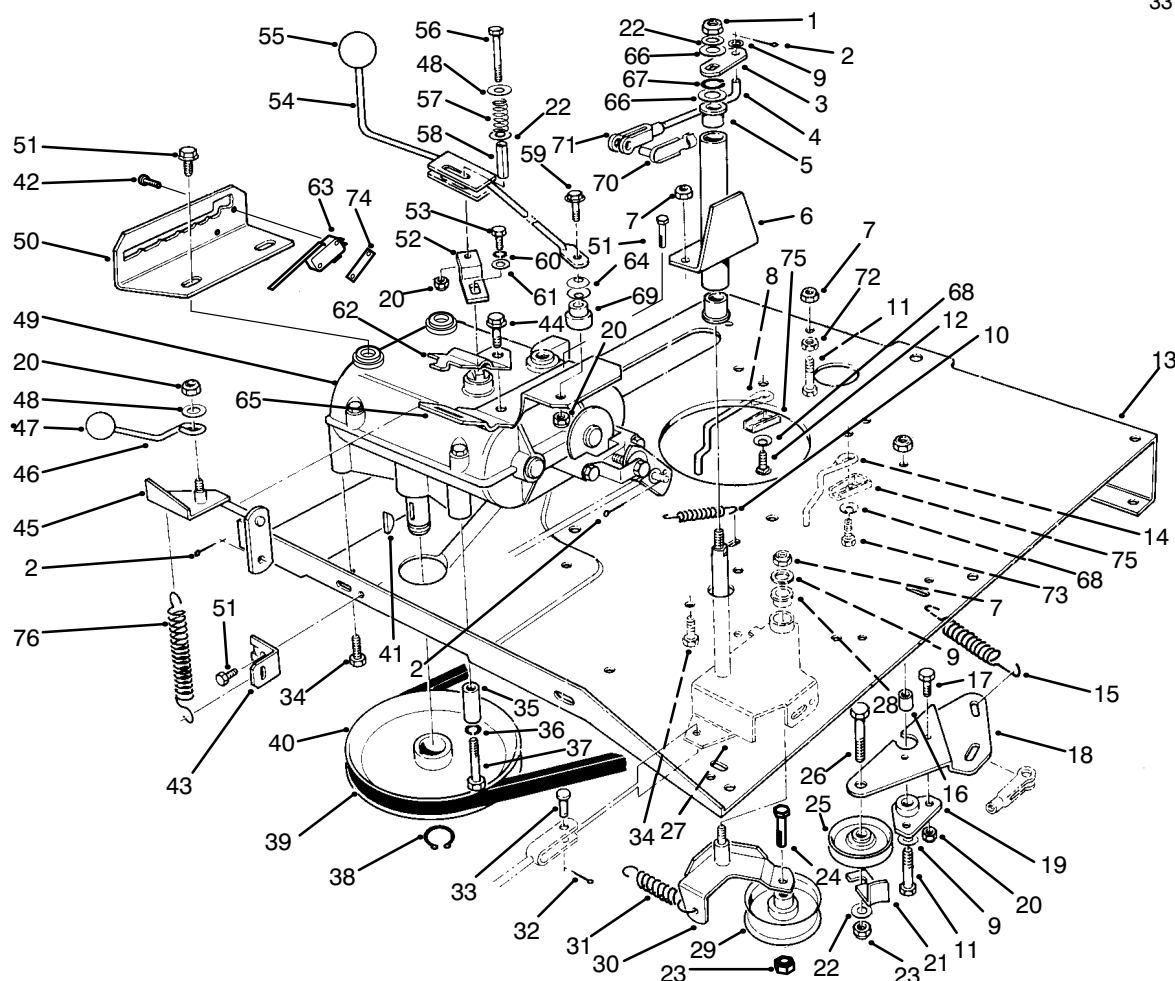

C-2106

TRANSMISSION & LINKAGE ASSEMBLY (CONTINUED)

Ref. No.	Part No.	Description	No. Used	Ref. No.	Part No.	Description	No. Used
47	233-22	Knob	1	62	67-0670	Bracket - Engage, Deck	1
48	3256-55	Washer - Fender	2	63	88-9930	Switch - Micro	1
49	67-1400	Transmission	1	64	3290-478	Washer - Belleville	2
50	88-9810-03	Gate - Shift	1	65	67-0660	Bracket - Mount, Shifter	1
51	32144-14	Screw - Wash. Hd., Tap.	4	66	20-3220	Washer - Flat	2
52	56-7620	Lever - Shift	1	67	32151-62	Ring - Retaining	1
53	329-4	Screw - Cap Hex. Hd.	1	68	3290-456	Washer - Belleville	2
54	76-3940-03	Lever W.A. - Shift	1	69	76-3970	Spacer - Pivot	1
55	233-48	Knob	1	70	67-1530	Assembly - Pin, Clevis	1
56	321-15	Screw - Cap Hex. Hd.	1	71	282-27	Clevis	1
57	56-7730	Spring	1	72	3218-2	Nut - Jam	1
58	56-7740	Spacer	1	73	32144-26	Screw - Thread Forming	1
59	321-8	Screw - Cap Hex. Hd.	1	74	3290-354	Nut - Double	1
60	3253-3	Washer - Lock	1	75	76-3820	Anchor - Guide, Belt	2
61	3256-22	Washer - Flat	5	76	76-4660	Spring	1