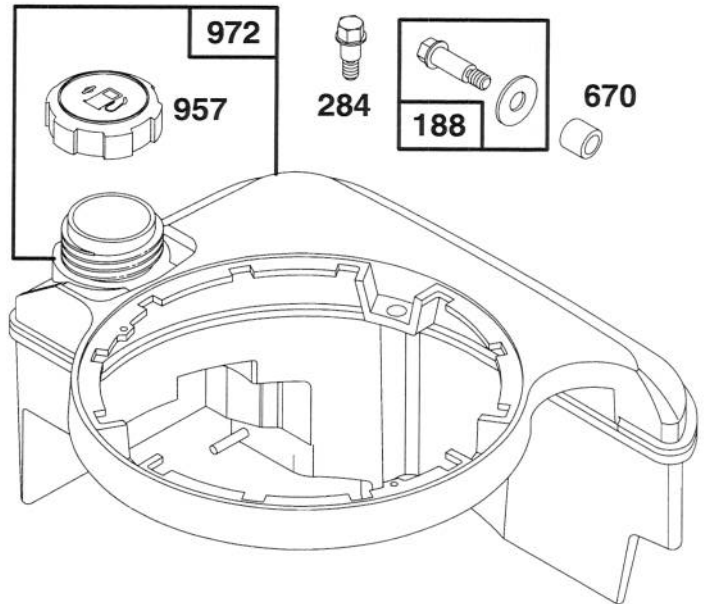

Assemblies include all parts shown in frames.

ENGINE BRIGGS & STRATTON MODEL 127802-0640-01

Ref. No.	Part No.	Description	No. Used
81	223664	Lock – Muffer Screw	1
187	492790	Hose – Fuel	1
188	398540	Screw – Tank Mounting	1
284	94511	Screw – Hex. Head	1
300	490547	Muffer – Exhaust	1
346	93705	Screw – Hex. Head	1
601	93807	Clamp – Hose	1

Ref. No.	Part No.	Description	No. Used
613	94231	Screw – Muffer Mtg.	1
670	280512	Spacer – Fuel Tank	1
676	493871	Deflector – Muffer	1
★883	272253	Gasket – Exhaust	1
957	397974	Cap Assy. – Fuel	1
972	495224	Tank Assembly – Fuel	1