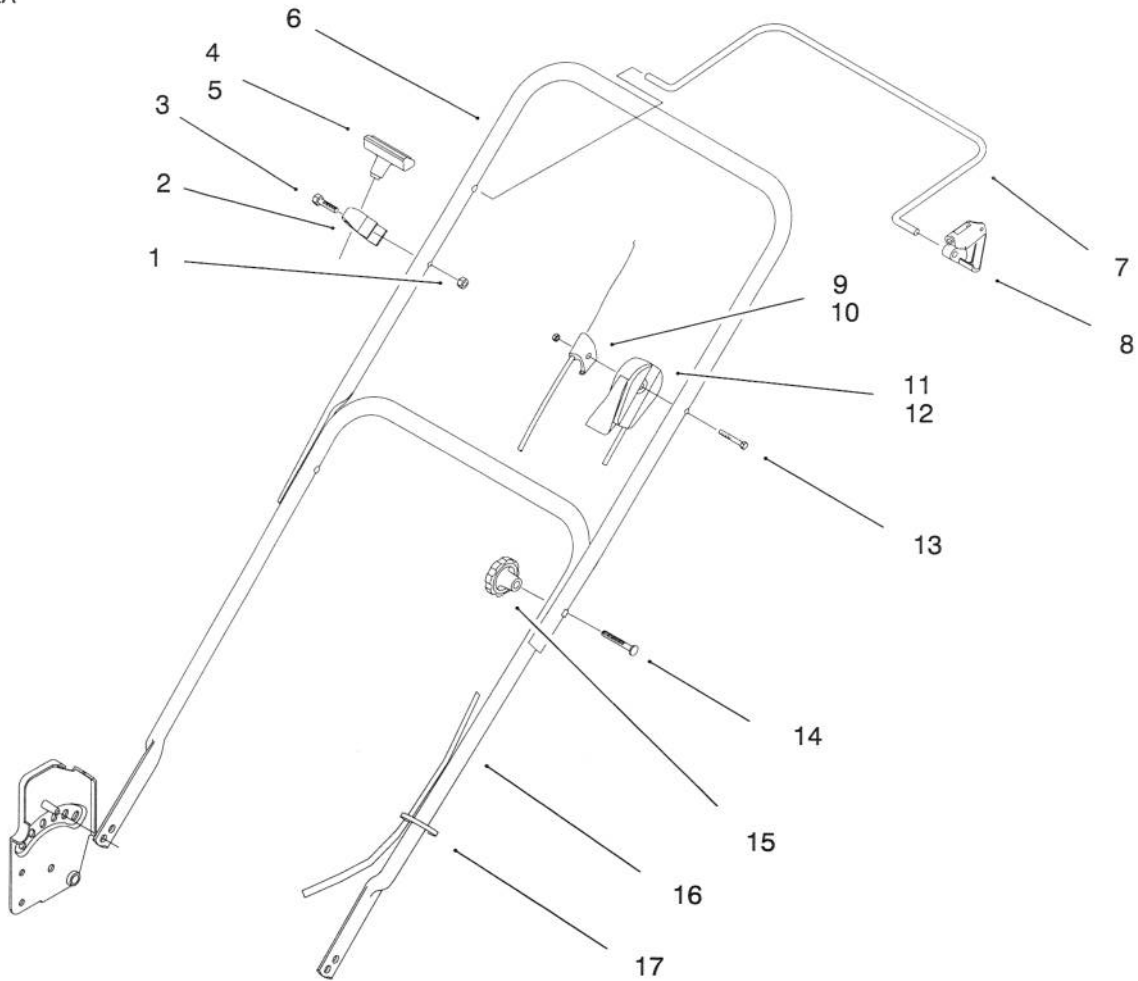

*Not Illustrated

C-2130B

CARBURETOR ASSEMBLY (Model No. 20441 Only)

Ref. No.	Part No.	Description	No. Used	Ref. No.	Part No.	Description	No. Used
1	92-6376	Air Vane & Shaft	1	13	602850	Gasket	1
2	610165	Retainer - Speed Control	1	14	92-6371	Nozzle	1
3	93-1225	Lever - Speed Adjust	1	15	611071	Filter - Fuel	1
4	610834	Collar - Air Vane	1	16	678113	Float & Arm Assembly	1
5	92-4944	Spring - Governor	1	17	92-6389	Pin	1
6	92-6373	Disc - Throttle	1	18	92-9691	Float Chamber	1
7	92-4949	Bracket - Throttle Control	1	19	608850	Screw	4
8	613269	Screw	2	20	612383	Washer	1
9	92-6377	Carburetor Body	1	21	92-6370	Main Jet	1
10	92-9697	Kit - Float Valve, Body & Seat (Incl. Ref. #12)	1	22	93-4320	Shield - Fuel	1
12	603145	Spring	1	*	92-6385	Jet - High Altitude	1
				*	92-9695	Carburetor Assembly	1

*Not Illustrated

C-2290

ENGINE ASSEMBLY

Ref. No.	Part No.	Description	No. Used	Ref. No.	Part No.	Description	No. Used
1	32144-111	Screw - Phillips Pan Hd.	2	11	32144-73	Screw - Hex Washer Hd., Thread Forming (Model No. 20443 Only)	3
2	93-8470	Screw - Clamp (P/W Eng.) (Model No. 20443 Only)	1	12	322-3	Screw - Hex Hd. Cap	4
3	2210-249	Clamp - Casing (P/W Eng.) (Model No. 20443 Only)	1	13	3296-29	Nut - Lock	4
4		Engine - Quantum 4HP (Model No. 20443 Only)	1	14	93-0217	Kicker - Rear	1
5	93-0243	Shroud - Qt Wedge (Model No. 20443 Only)	1	15	93-0223	Baffle - Rear	1
6	2210-316	Stop - Rope (P/W Eng.) (Model No. 20443 Only)	1	16	62-7540	Retainer - Blade (Model No. 20443 Only)	1
7	93-0247	Decal - Engine (Model No. 20443 Only)	1	17	93-0241	Blade - Steel Deck	1
8	32144-121	Screw (Model No. 20443 Only)	2	18	93-0219	Accelerator	1
9	92-2289	Plate - Logo	1	19	3253-22	Washer - Lock	1
10	82-8550	Shield - Muffler (Model No. 20443 Only)	1	20	26-0670	Bolt - Blade	1
				21	93-0218	Kicker - Side	1
				22	92-1624	Screw - Engine	3