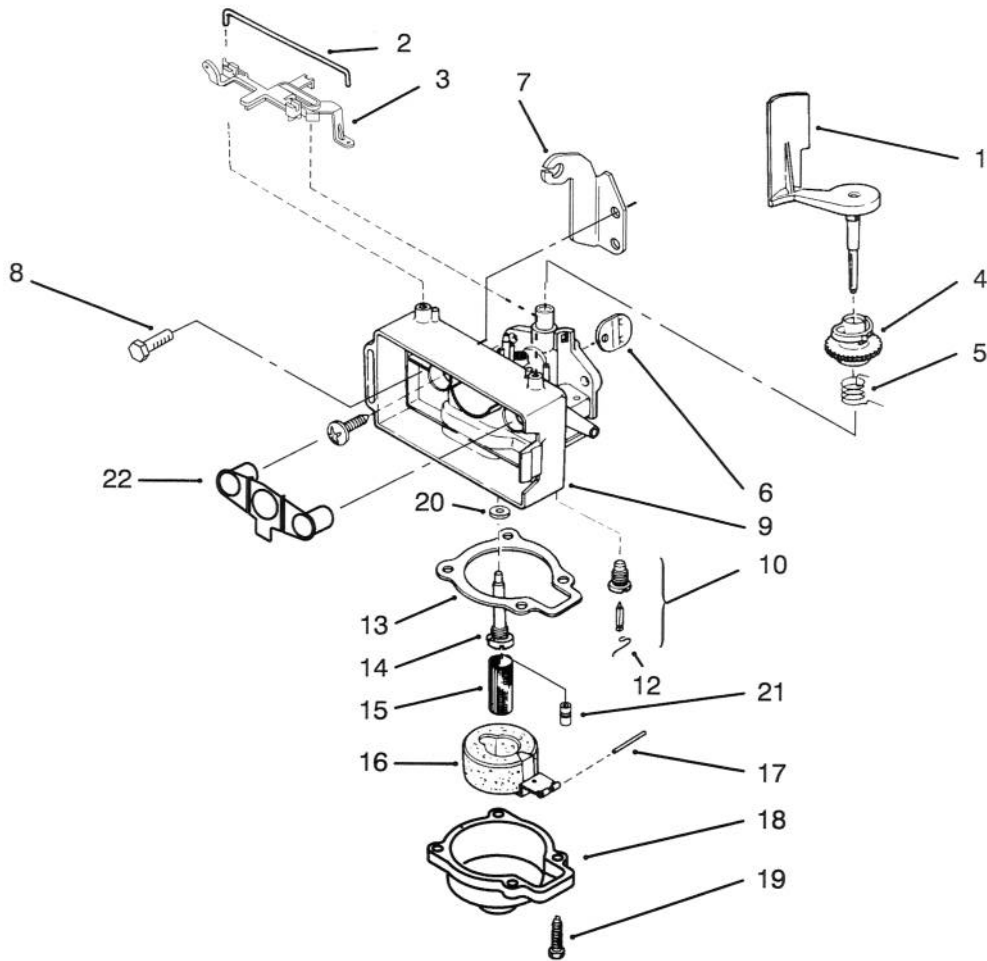

C-2130B

CARBURETOR ASSEMBLY (Model No. 20441 Only)

Ref. No.	Part No.	Description	No. Used	Ref. No.	Part No.	Description	No. Used
1	92-6376	Air Vane & Shaft	1	13	602850	Gasket	1
2	610165	Retainer - Speed Control	1	14	92-6371	Nozzle	1
3	93-1225	Lever - Speed Adjust	1	15	611071	Filter - Fuel	1
4	610834	Collar - Air Vane	1	16	678113	Float & Arm Assembly	1
5	92-4944	Spring - Governor	1	17	92-6389	Pin	1
6	92-6373	Disc - Throttle	1	18	92-9691	Float Chamber	1
7	92-4949	Bracket - Throttle Control	1	19	608850	Screw	4
8	613269	Screw	2	20	612383	Washer	1
9	92-6377	Carburetor Body	1	21	92-6370	Main Jet	1
10	92-9697	Kit - Float Valve, Body & Seat (Incl. Ref. #12)	1	22	93-4320	Shield - Fuel	1
12	603145	Spring	1	*	92-6385	Jet - High Altitude	1
				*	92-9695	Carburetor Assembly	1

*Not Illustrated