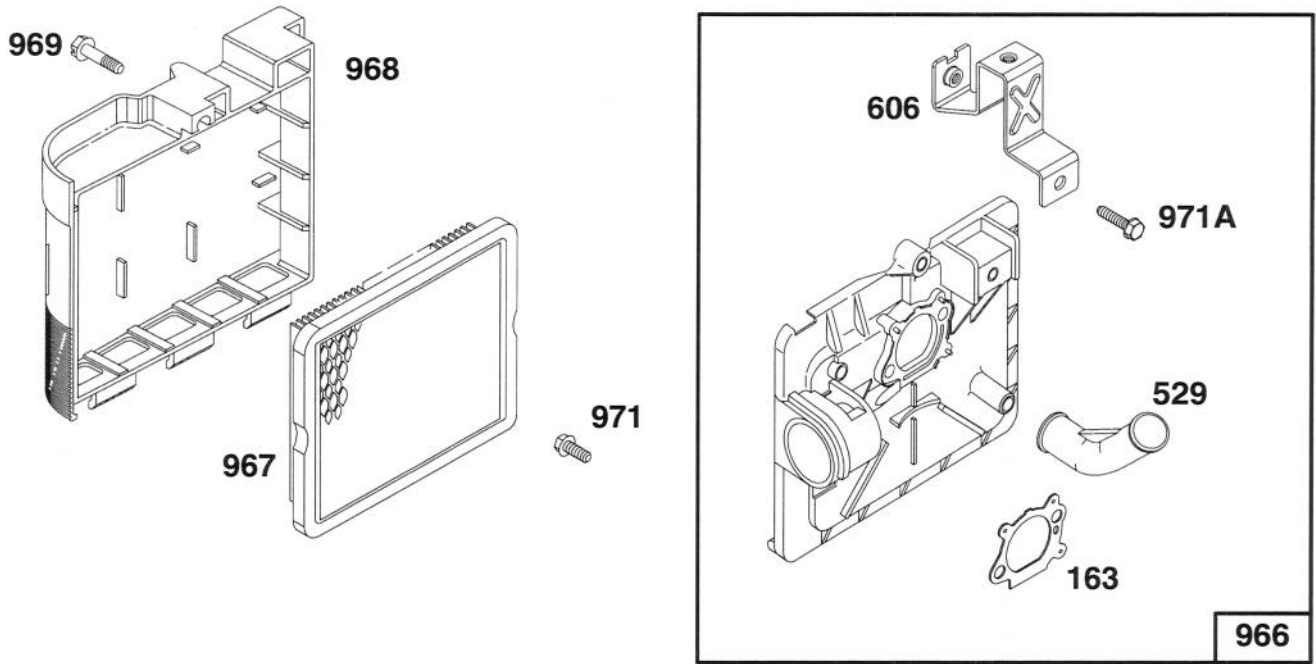

Assemblies include all parts shown in frames.

ENGINE BRIGGS & STRATTON MODEL 127802-0640-01

Ref. No.	Part No.	Description	No. Used
163	272653	Gasket – Air Cleaner	1
529	281299	Grommet – Breather	1
606	224815	Strap – Bracket	1
966	496116	Base – Air Cleaner	1
967	491588	Filter – Air	1

Ref. No.	Part No.	Description	No. Used
968	281340	Cover – Air Cleaner	1
969	94120	Screw – Cover Mtg.	1
971	94121	Screw – Air Cleaner	1
971A	94749	Screw – Hex. Head	1

★ Included in Gasket Set – Part No. 496117.