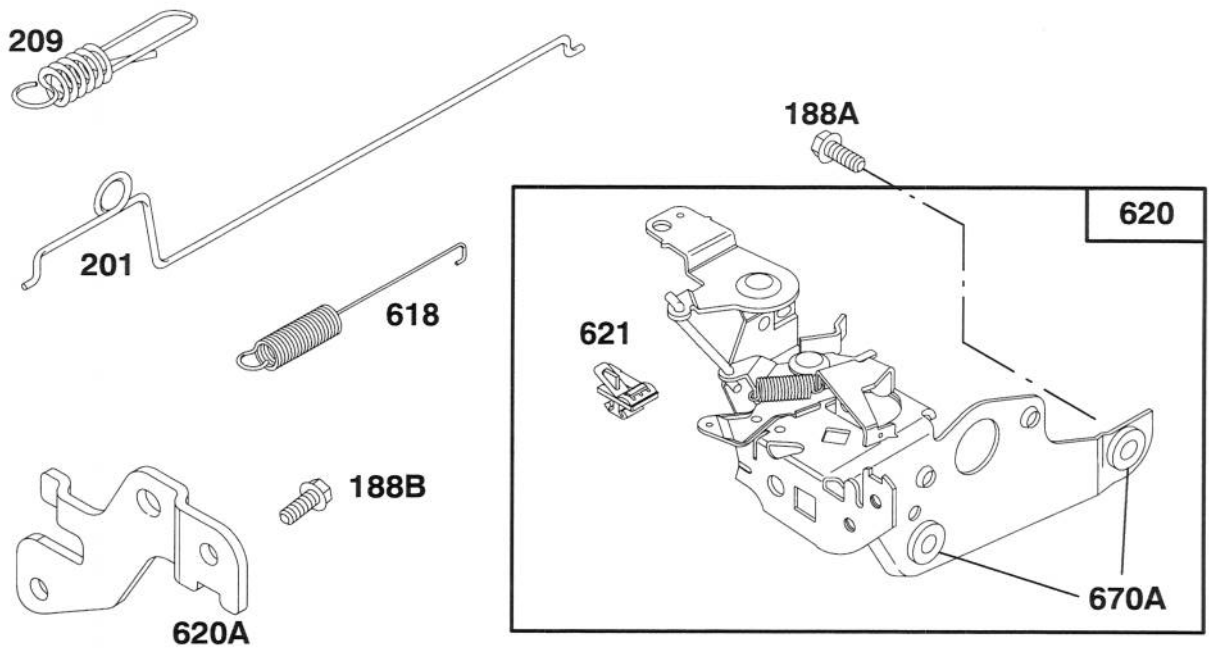

Assemblies include all parts shown in frames.

ENGINE BRIGGS & STRATTON MODEL 127802-0640-01

Ref. No.	Part No.	Description	No. Used
188A	94644	Screw - Hex. Head	1
188B	94602	Screw - Hex. Head	1
201	262579	Link - Governor	1
209	262661	Spring - Governor	1
618	262749	Spring - Return	1

Ref. No.	Part No.	Description	No. Used
620	497203	Bracket - Carburetor	1
620A	225152	Bracket - Control	1
621	396847	Switch - Stop	1
670A	493823	Spacer - Bracket	1