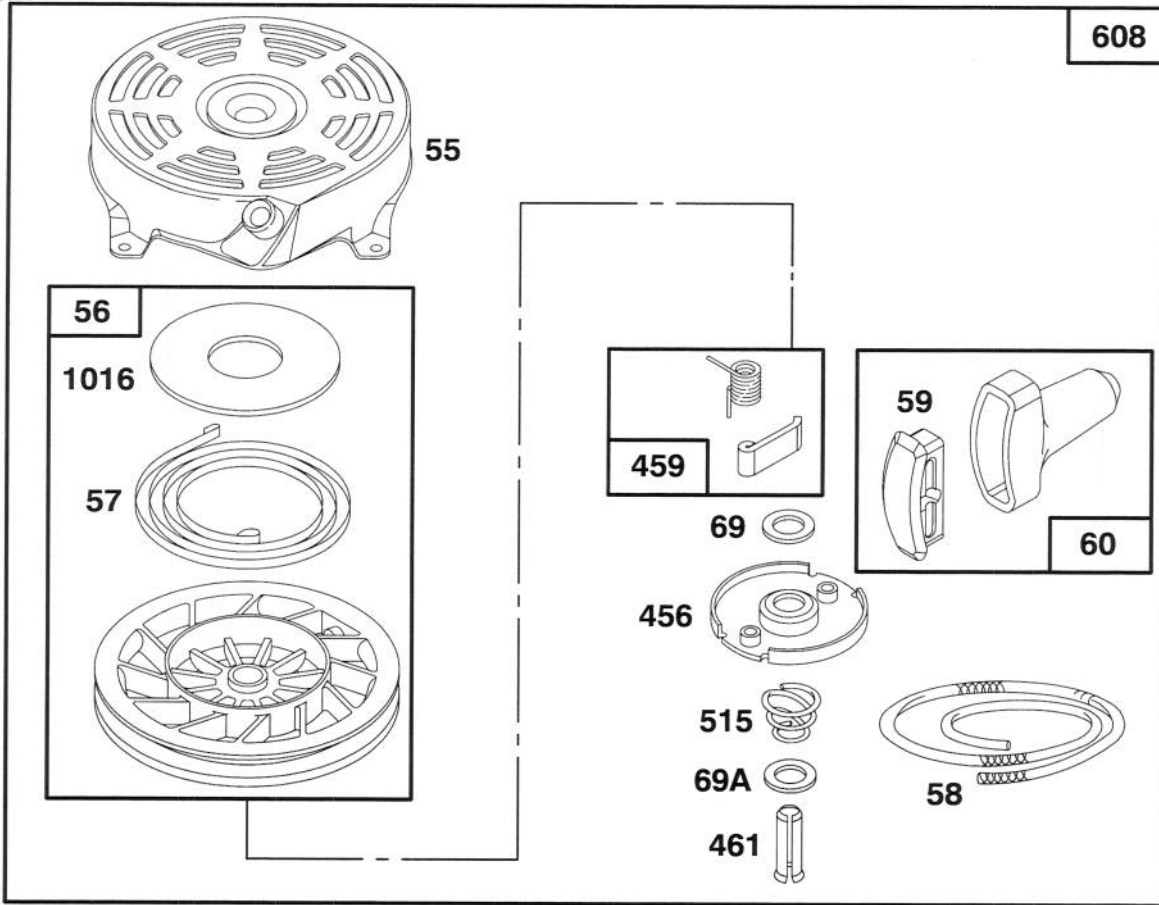

Assemblies include all parts shown in frames.

ENGINE BRIGGS & STRATTON MODEL 127802-0640-01

Ref. No.	Part No.	Description	No. Used
55	492831	Housing – Rewind Starter	1
56	493824	Pulley – Rewind Starter	1
57	262594	Spring – Rewind Starter	1
58	280399	Rope – Rewind Starter	1
59	396892	Insert – Handle	1
60	393152	Handle – Rewind Starter	1
69	280973	Washer – Rewind Starter	1
69A	224322	Washer – Rewind Starter	1
456	224321	Retainer – Rewind Starter	1

Ref. No.	Part No.	Description	No. Used
459	492833	Pawl – Starter	1
461	262626	Pin – Starter	1
515	262625	Spring – Torsion	1
608	493295	Starter Assy. – Rewind	1
		Includes:	
		94128 Screw – Hex. Hd.	1
		92987 Nut – Hex.	1
1016	224278	Cover – Rewind Starter	1