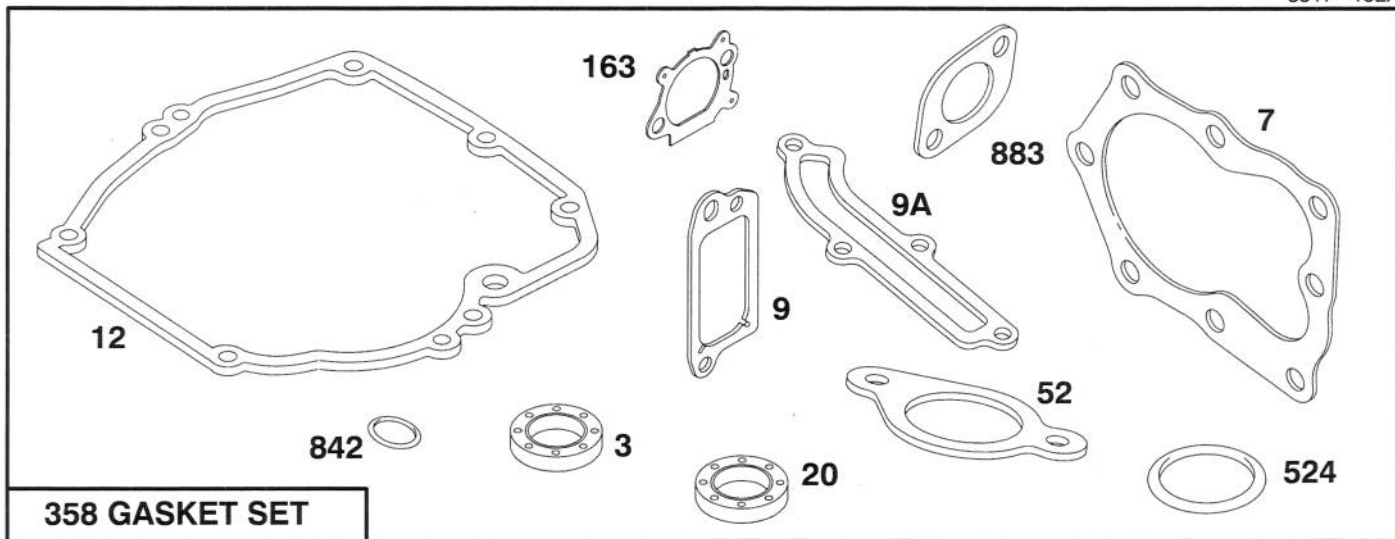

Assemblies include all parts shown in frames.

ENGINE BRIGGS & STRATTON MODEL 127802-0640-01

Ref. No.	Part No.	Description	No. Used
★3	299819	Seal – Oil	1
★7	272916	Gasket – Cylinder Hd.	1
★9	272481	Gasket – Valve Cover	1
★9A	272238	Gasket – Baffle Plate	1
★12	272198	Gasket – Crankcase	1
★20	399781	Seal – Oil	1
★52	272199	Gasket – Intake Elbow	1
●104	231371	Pin – Float Hinge	1
●◆116		Gasket – Sealing (Sold in Kit Only).	1
121	493762	Carburetor Kit	1
●127		Plug – Welch (Sold in Kit Only).	1

Ref. No.	Part No.	Description	No. Used
●134	398188	Valve – Inlet (Includes Seat)	1
●◆137		Gasket – Bowl (Sold in Kit Only).	1
★163	272653	Gasket – Air Cleaner	1
358	497316	Gasket Set	1
★524	280393	Seal – Filler Tube	1
●◆617	270344	Seal – Fuel Intake Tube	1
●◆634		Washer – Shaft (Sold in Kit Only).	1
★842	280966	Seal – O-Ring	1
★883	272253	Gasket – Exhaust	1
977	490937	Gasket Set – Carburetor	1

- Included in Carburetor Kit – Part No. 493762.
- Included in Carburetor Gasket Set – Part No. 490937.

★ Included in Gasket Set – Part No. 496117.