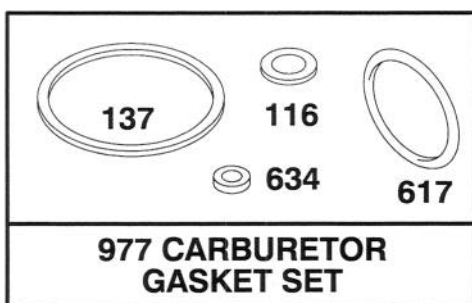

Assemblies include all parts shown in frames.

ENGINE BRIGGS & STRATTON MODEL 127802-0640-01

Ref. No.	Part No.	Description	No. Used
★3	299819	Seal – Oil	1
★7	272916	Gasket – Cylinder Hd.	1
★9	272481	Gasket – Valve Cover	1
★9A	272238	Gasket – Baffle Plate	1
★12	272198	Gasket – Crankcase	1
★20	399781	Seal – Oil	1
★52	272199	Gasket – Intake Elbow	1
●104	231371	Pin – Float Hinge	1
●◆116		Gasket – Sealing (Sold in Kit Only).	1
121	493762	Carburetor Kit	1
●127		Plug – Welch (Sold in Kit Only).	1

Ref. No.	Part No.	Description	No. Used
●134	398188	Valve – Inlet (Includes Seat)	1
●◆137		Gasket – Bowl (Sold in Kit Only).	1
★163	272653	Gasket – Air Cleaner	1
358	497316	Gasket Set	1
★524	280393	Seal – Filler Tube	1
●◆617	270344	Seal – Fuel Intake Tube	1
●◆634		Washer – Shaft (Sold in Kit Only).	1
★842	280966	Seal – O-Ring	1
★883	272253	Gasket – Exhaust	1
977	490937	Gasket Set – Carburetor	1

- Included in Carburetor Kit – Part No. 493762.
- Included in Carburetor Gasket Set – Part No. 490937.

★ Included in Gasket Set – Part No. 496117.