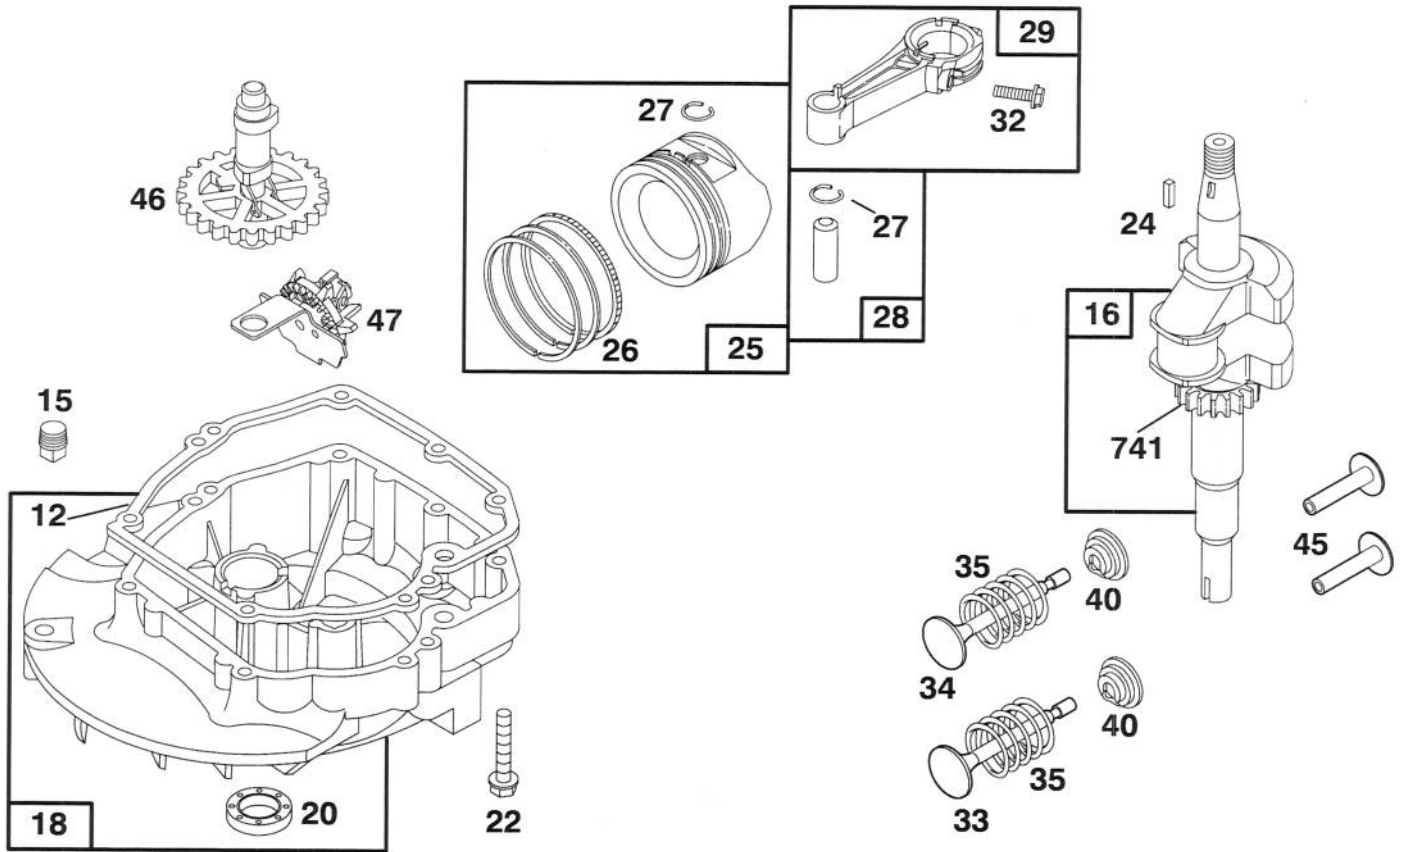

Assemblies include all parts shown in frames.

ENGINE BRIGGS & STRATTON MODEL 127802-0640-01

Ref. No.	Part No.	Description	No. Used
★12	272198	Gasket – Crankcase	1
15	94720	Plug – Oil Drain	1
16	494546	Crankshaft	1
		Note: Order 94388 For Timing Gear Key.	
18	493279	Sump – Engine	1
★20	399781	Seal – Oil	1
22	94220	Screw – Hex. Head	1
		Note: 94612 Screw – Hex. Head (One (1) Used in Hole Nearest Breather.)	
24	222698	Key – Flywheel	1
25	493262	Piston Assy. (Standard)	1
	493385	Piston Assy. (.010" O.S.)	1
	493386	Piston Assy. (.020" O.S.)	1
	493387	Piston Assy. (.030" O.S.)	1
26	493261	Ring Set (Standard)	1
	493388	Ring Set (.010" O.S.)	1
	493389	Ring Set (.020" O.S.)	1
	493390	Ring Set (.030" O.S.)	1

Ref. No.	Part No.	Description	No. Used
27	26026	Lock – Piston Pin	1
28	298909	Pin – Piston (Standard)	1
	298908	Pin – Piston (.005" O.S.)	1
29	490566	Rod Assembly – Conn.	1
		Note: For Conn. Rod With .020" Undersize Crankpin Bearing – Order No. 490743.	
32	94699	Screw – Conn. Rod	1
33	262651	Valve – Exhaust	1
34	262652	Valve – Intake	1
35	262224	Spring – Valve	1
40	93312	Retainer – Valve Spring	1
45	262204	Tappet – Valve	1
46	492828	Gear – Cam	1
47	493737	Slinger – Oil	1
741	262598	Gear – Timing	1

★ Included in Gasket Set – Part No. 496117.