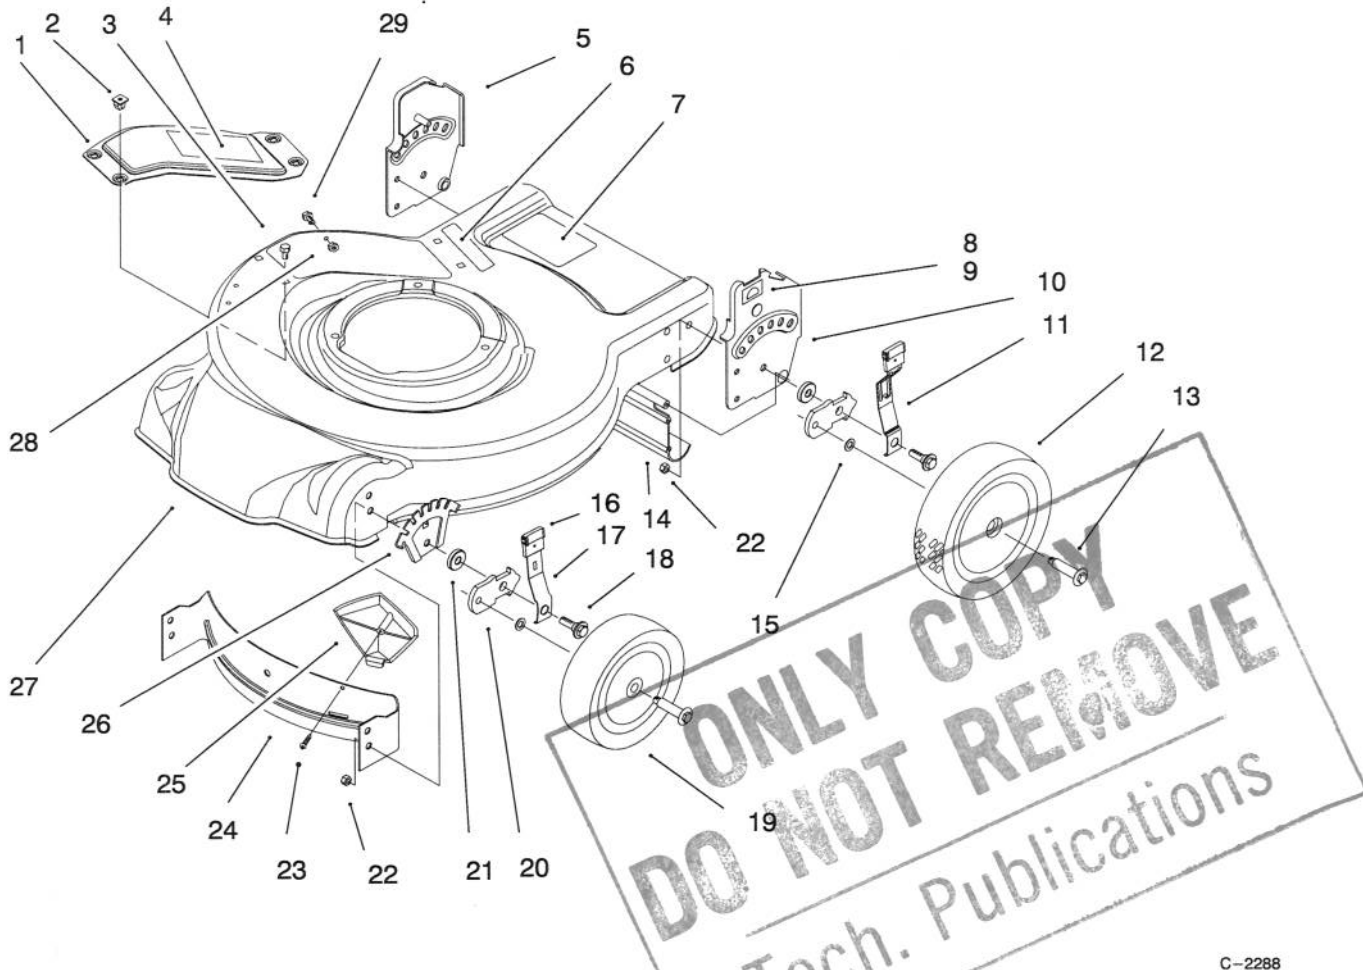

MODEL NO. 20441-5900001 & UP
MODEL NO. 20443-5900001 & UP

PARTS CATALOG

21" RECYCLER®
Mower

C-2288

HOUSING ASSEMBLY

Ref. No.	Part No.	Description	No. Used
1	16-9269	Cover - Recycling (Incl. Ref. #4)	1
2	93-0242	Grommet	4
3	32144-4	Screw - Tapping	4
4	85-7060	Decal - Danger	1
5	93-0236	Bracket - Handle R.H.	1
6	93-0262	Decal - Warning	1
7	93-0248	Decal - Warning	1
8	92-2915	Decal - HOC L.H.	1
9	92-2914	Decal - HOC R.H.	1
10	93-0235	Bracket - Handle L.H.	1
11	92-1005	Spring Arm Assembly	2
12	92-9592	Wheel Assembly	2
13	614650	Bolt - Shoulder	4
14	92-8647	Shield - Trailing	1
15	40-1940	Washer	4

Ref. No.	Part No.	Description	No. Used
16	92-1008	Knob - Height Adjust	4
17	614687	Spring Arm Assembly	2
18	614672	Bolt - Shoulder	4
19	92-9591	Wheel Assembly	2
20	614637	Bracket - Wheel Height Adj.	4
21	92-4890	Washer	4
22	3296-39	Nut - Lock	4
23	93-0231	Screw - Plastite	2
24	93-0222	Baffle - Front	1
25	93-0216	Kicker - Front	1
26	92-4881	Plate - Height Adjust	2
27	16-9259	Deck Assembly (Incl. Ref. #6 & 7 pg. 1) (Incl. Ref. #14 pg. 2)	1
28	3296-2	Nut - Lock	1
29	32105-27	Screw - Hex Washer Hd.	1

C-2289

ENGINE ASSEMBLY

Ref. No.	Part No.	Description	No. Used
1	92-6396	Shroud - Engine (Model No. 20441 Only)	1
2	93-4302	Screw - Sems (Model No. 20441 Only)	3
3	93-0246	Decal - Engine (Model No. 20441 Only)	1
4	93-1200	Cover - Strap (Model No. 20441 Only)	1
5	92-1701	Rope - Stop (Model No. 20441 Only)	1
6	55-3578	Gas Cap Assembly (Model No. 20441 Only)	1