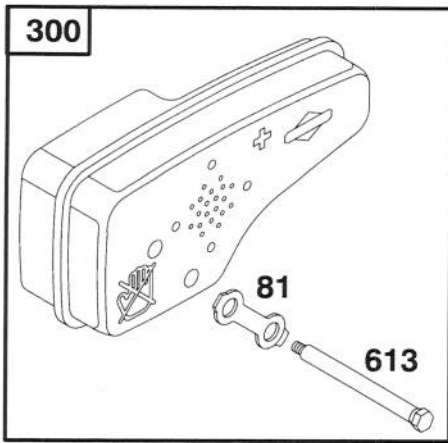

Assemblies include all parts shown in frames.

ENGINE BRIGGS & STRATTON MODEL 127802-0640-01

Ref. No.	Part No.	Description	No. Used
81	223664	Lock – Muffer Screw	1
187	492790	Hose – Fuel	1
188	398540	Screw – Tank Mounting	1
284	94511	Screw – Hex. Head	1
300	490547	Muffer – Exhaust	1
346	93705	Screw – Hex. Head	1
601	93807	Clamp – Hose	1

Ref. No.	Part No.	Description	No. Used
613	94231	Screw – Muffer Mtg.	1
670	280512	Spacer – Fuel Tank	1
676	493871	Deflector – Muffer	1
★883	272253	Gasket – Exhaust	1
957	397974	Cap Assy. – Fuel	1
972	495224	Tank Assembly – Fuel	1