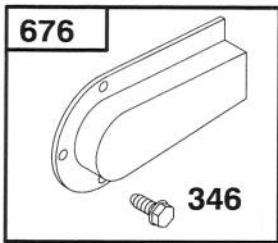

Assemblies include all parts shown in frames.

ENGINE BRIGGS & STRATTON MODEL 127802-0640-01

Ref. No.	Part No.	Description	No. Used
81	223664	Lock – Muffer Screw	1
187	492790	Hose – Fuel	1
188	398540	Screw – Tank Mounting	1
284	94511	Screw – Hex. Head	1
300	490547	Muffer – Exhaust	1
346	93705	Screw – Hex. Head	1
601	93807	Clamp – Hose	1

Ref. No.	Part No.	Description	No. Used
613	94231	Screw – Muffer Mtg.	1
670	280512	Spacer – Fuel Tank	1
676	493871	Deflector – Muffer	1
★883	272253	Gasket – Exhaust	1
957	397974	Cap Assy. – Fuel	1
972	495224	Tank Assembly – Fuel	1