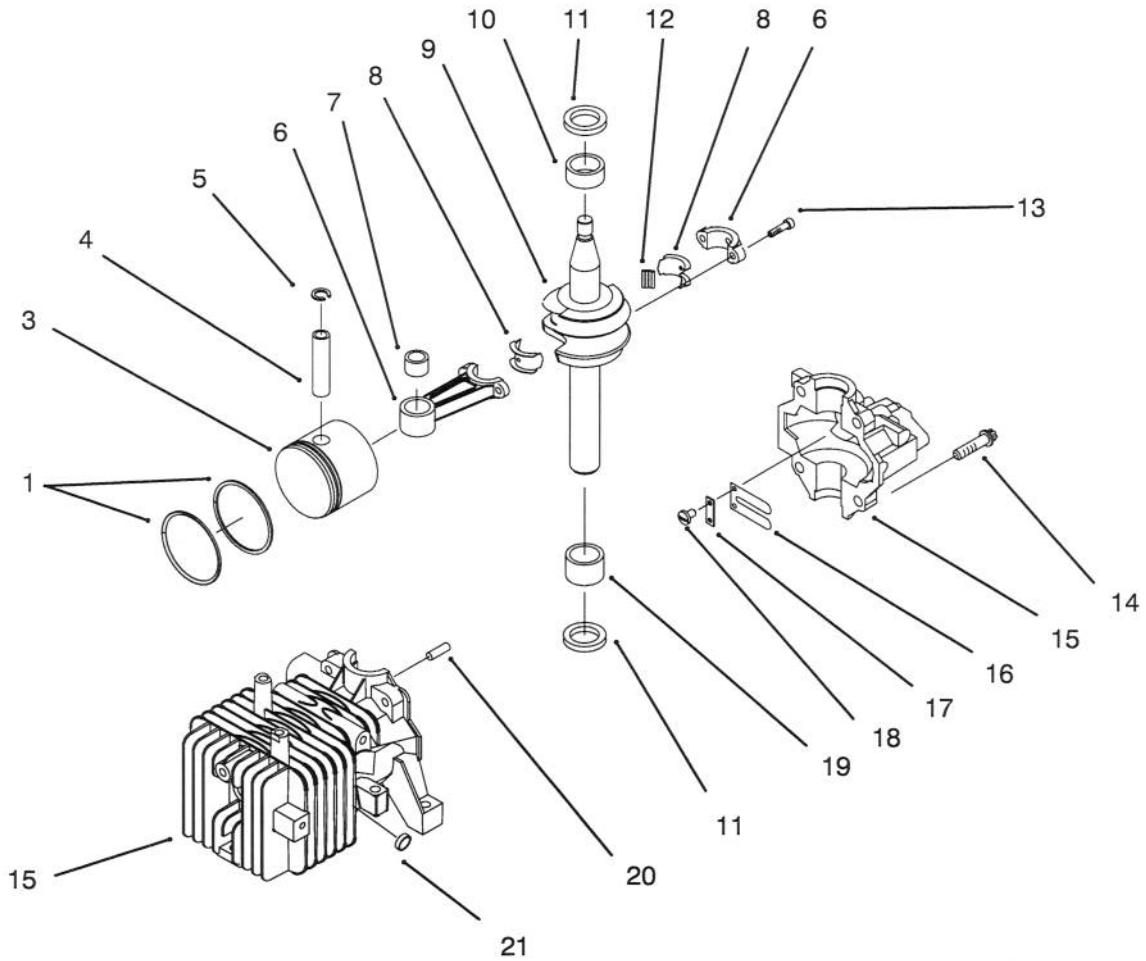

C-2292

BLOCK ASSEMBLY (Model No. 20441 Only)

Ref. No.	Part No.	Description	No. Used	Ref. No.	Part No.	Description	No. Used
1	681737	Set – Rings, Piston	1	12	683911	Bearing – Needle	1
3	92-4923	Piston & Ring Set	1	13	611393	Screw – Hex. Hd.	2
*	92-4925	Piston & Connecting Rod (Incl. Ref. #1, 3-7 & 13)	1	14	614636	Screw – Hex. Washer Hd.	3
4	606608	Pin – Wrist	1	15	93-4311	Cylinder & Crankcase Cover (Incl. Ref. #14, 16, 17, 18, 20, & 21)	1
5	303712	Ring – Retaining	2	16	602588	Reed – Carburetor	1
6	92-4921	Connecting Rod Assembly (Incl. Ref. #8, 12 & 13)	1	17	602587	Reed – Backup Plate	1
7	92-4927	Bearing	1	18	612872	Screw	2
8	677982	Liner – Split (Set of 2)	1	19	681831	Bearing – Needle	1
9	92-6379	Crankshaft	1	20	609629	Dowel	1
10	681830	Bearing – Upper Main	1	21	609123	Plug – Core	4
11	611396	Seal – Oil	2				

*Not Illustrated