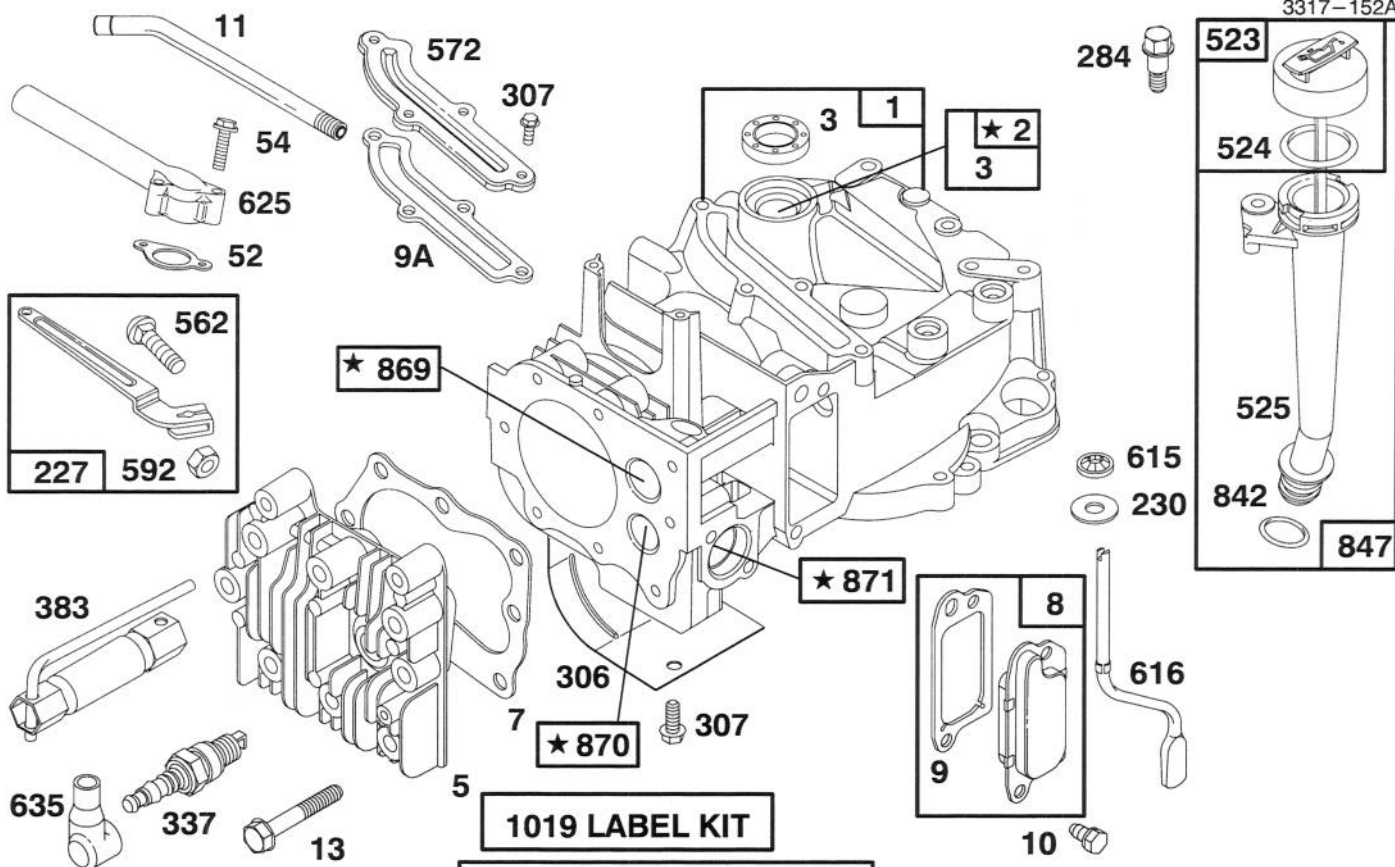

★ REQUIRES SPECIAL TOOLS TO INSTALL. SEE REPAIR INSTRUCTION MANUAL.

1058 OWNER'S MANUAL

Assemblies include all parts shown in frames.

ENGINE BRIGGS & STRATTON MODEL 127802-0640-01

Ref. No.	Part No.	Description	No. Used
1	493260	Cylinder Assembly	1
2	293708	Bushing - Cylinder	1
★3	299819	Seal - Oil	1
5	214349	Head - Cylinder	1
★7	272916	Gasket - Cylinder Head	1
8	495786	Breather - Valve Chamber	1
★9	272481	Gasket - Valve Cover	1
★9A	272238	Gasket - Baffle Plate	1
10	94650	Screw - Breather Mtg.	1
11	231933	Tube - Breather	1
13	94547	Screw - Cylinder Head	1
★52	272199	Gasket - Intake Elbow	1
54	94526	Screw - Intake Elbow Mounting	1
227	492349	Lever Assembly - Gov.	1
230	67072	Washer - Gov. Crank	1
284	94511	Screw - Hex. Head	1
306	224324	Shield - Cylinder	1
307	94515	Screw - Hex. Head	1
337	802592	Plug - Spark	1
383	89838	Wrench - Spark Plug	1

Ref. No.	Part No.	Description	No. Used
523	495264	Cap With Dipstick - Oil Filler	1
★524	280393	Seal - Filler Tube	1
525	495265	Tube - Oil Filler	1
562	92613	Bolt - Governor Lever	1
572	224328	Baffle - Cylinder	1
592	231082	Nut - Hex.	1
615	94474	Fastener	1
616	262578	Crank - Governor	1
625	281085	Tube - Fuel Intake	1
635	66538	Elbow - Spark Plug	1
★842	280966	Seal - O-Ring	1
847	495263	Oil Fill Tube Assy.	1
869	213512	Seat - Intake Valve	1
870	213513	Seat - Exhaust Valve	1
871	262001	Guide - Exhaust Valve	1
1019	494256	Label Kit	1
1058	272262	Owner's Manual	1

★ Included in Gasket Set - Part No. 496117.