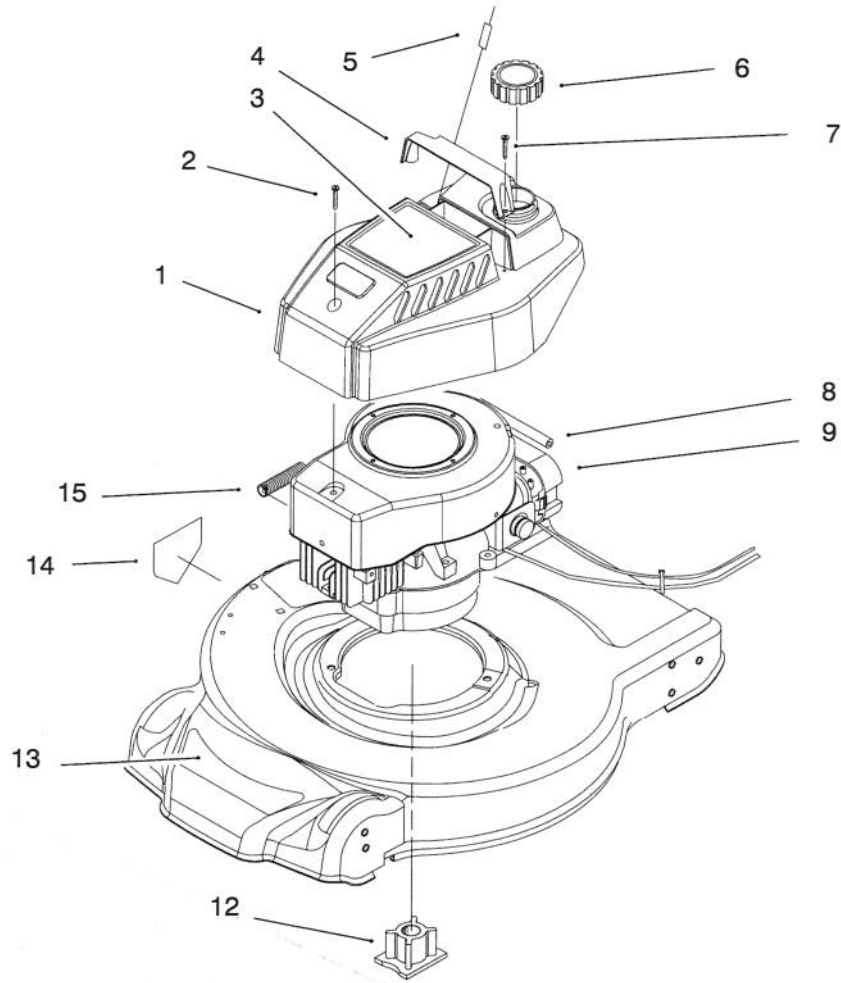

MODEL NO. 20441-5900001 & UP
MODEL NO. 20443-5900001 & UP

PARTS CATALOG

21" RECYCLER®
Mower

C-2288

HOUSING ASSEMBLY

Ref. No.	Part No.	Description	No. Used
1	16-9269	Cover - Recycling (Incl. Ref. #4)	1
2	93-0242	Grommet	4
3	32144-4	Screw - Tapping	4
4	85-7060	Decal - Danger	1
5	93-0236	Bracket - Handle R.H.	1
6	93-0262	Decal - Warning	1
7	93-0248	Decal - Warning	1
8	92-2915	Decal - HOC L.H.	1
9	92-2914	Decal - HOC R.H.	1
10	93-0235	Bracket - Handle L.H.	1
11	92-1005	Spring Arm Assembly	2
12	92-9592	Wheel Assembly	2
13	614650	Bolt - Shoulder	4
14	92-8647	Shield - Trailing	1
15	40-1940	Washer	4

Ref. No.	Part No.	Description	No. Used
16	92-1008	Knob - Height Adjust	4
17	614687	Spring Arm Assembly	2
18	614672	Bolt - Shoulder	4
19	92-9591	Wheel Assembly	2
20	614637	Bracket - Wheel Height Adj.	4
21	92-4890	Washer	4
22	3296-39	Nut - Lock	4
23	93-0231	Screw - Plastite	2
24	93-0222	Baffle - Front	1
25	93-0216	Kicker - Front	1
26	92-4881	Plate - Height Adjust	2
27	16-9259	Deck Assembly (Incl. Ref. #6 & 7 pg. 1) (Incl. Ref. #14 pg. 2)	1
28	3296-2	Nut - Lock	1
29	32105-27	Screw - Hex Washer Hd.	1

C-2289

ENGINE ASSEMBLY

Ref. No.	Part No.	Description	No. Used
1	92-6396	Shroud - Engine (Model No. 20441 Only)	1
2	93-4302	Screw - Sems (Model No. 20441 Only)	3
3	93-0246	Decal - Engine (Model No. 20441 Only)	1
4	93-1200	Cover - Strap (Model No. 20441 Only)	1
5	92-1701	Rope - Stop (Model No. 20441 Only)	1
6	55-3578	Gas Cap Assembly (Model No. 20441 Only)	1

Ref. No.	Part No.	Description	No. Used
7	32104-118	Screw - Phillips Hd. (Model No. 20441 Only)	2
8	68-3632	Line - Fuel (Model No. 20441 Only)	1
9		Engine (Model No. 20441 Only)	1
12	52-7320	Retainer - Blade (Model No. 20441 Only)	1
13	93-0245	Decal - Deck	1
14	39-5770	Decal - Danger	1
15	66-5370	Spring - Compression (Model No. 20441 Only)	1