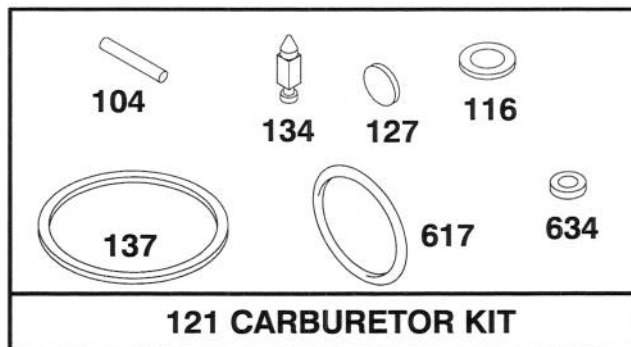

Assemblies include all parts shown in frames.

ENGINE BRIGGS & STRATTON MODEL 127802-0640-01

Ref. No.	Part No.	Description	No. Used
★3	299819	Seal – Oil	1
★7	272916	Gasket – Cylinder Hd.	1
★9	272481	Gasket – Valve Cover	1
★9A	272238	Gasket – Baffle Plate	1
★12	272198	Gasket – Crankcase	1
★20	399781	Seal – Oil	1
★52	272199	Gasket – Intake Elbow	1
●104	231371	Pin – Float Hinge	1
●◆116		Gasket – Sealing (Sold in Kit Only).	1
121	493762	Carburetor Kit	1
●127		Plug – Welch (Sold in Kit Only).	1

Ref. No.	Part No.	Description	No. Used
●134	398188	Valve – Inlet (Includes Seat)	1
●◆137		Gasket – Bowl (Sold in Kit Only).	1
★163	272653	Gasket – Air Cleaner	1
358	497316	Gasket Set	1
★524	280393	Seal – Filler Tube	1
●◆617	270344	Seal – Fuel Intake Tube	1
●◆634		Washer – Shaft (Sold in Kit Only).	1
★842	280966	Seal – O-Ring	1
★883	272253	Gasket – Exhaust	1
977	490937	Gasket Set – Carburetor	1

- Included in Carburetor Kit – Part No. 493762.
- Included in Carburetor Gasket Set – Part No. 490937.

★ Included in Gasket Set – Part No. 496117.