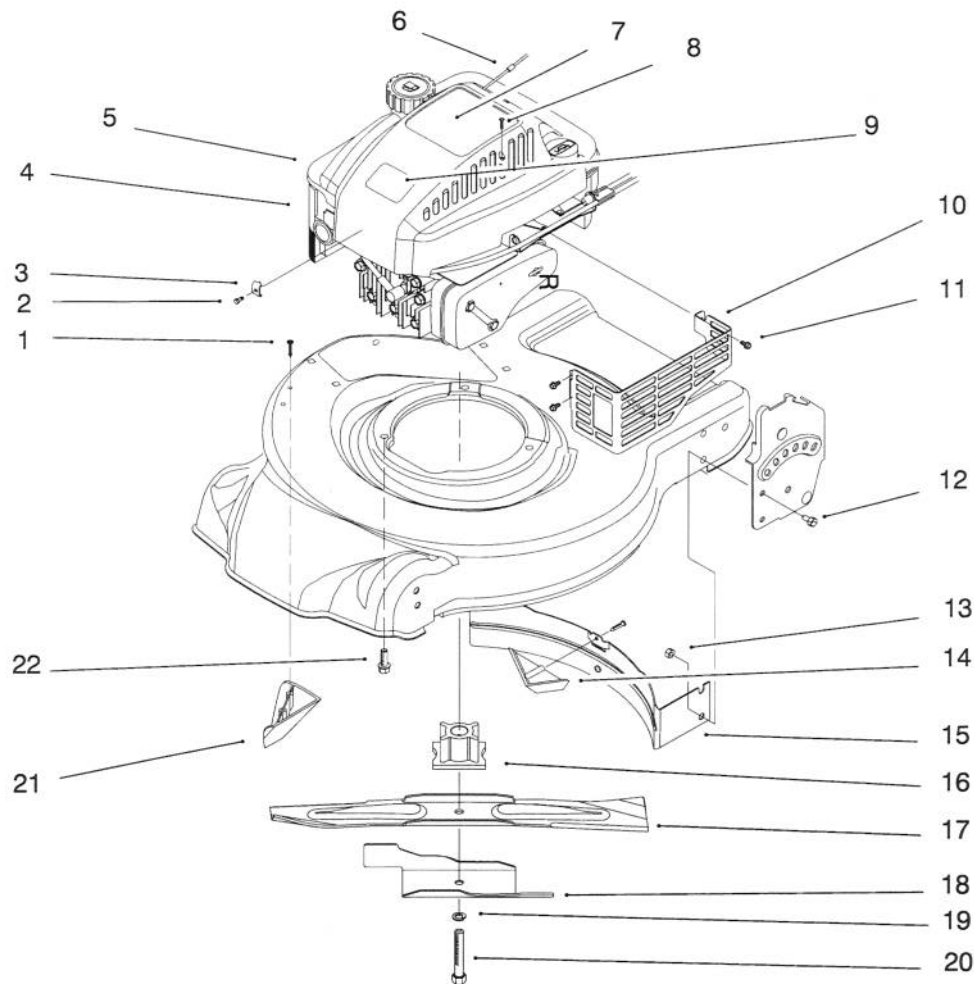

*Not Illustrated

C-2130B

CARBURETOR ASSEMBLY (Model No. 20441 Only)

Ref. No.	Part No.	Description	No. Used	Ref. No.	Part No.	Description	No. Used
1	92-6376	Air Vane & Shaft	1	13	602850	Gasket	1
2	610165	Retainer - Speed Control	1	14	92-6371	Nozzle	1
3	93-1225	Lever - Speed Adjust	1	15	611071	Filter - Fuel	1
4	610834	Collar - Air Vane	1	16	678113	Float & Arm Assembly	1
5	92-4944	Spring - Governor	1	17	92-6389	Pin	1
6	92-6373	Disc - Throttle	1	18	92-9691	Float Chamber	1
7	92-4949	Bracket - Throttle Control	1	19	608850	Screw	4
8	613269	Screw	2	20	612383	Washer	1
9	92-6377	Carburetor Body	1	21	92-6370	Main Jet	1
10	92-9697	Kit - Float Valve, Body & Seat (Incl. Ref. #12)	1	22	93-4320	Shield - Fuel	1
12	603145	Spring	1	*	92-6385	Jet - High Altitude	1
				*	92-9695	Carburetor Assembly	1

*Not Illustrated

C-2290

ENGINE ASSEMBLY

Ref. No.	Part No.	Description	No. Used	Ref. No.	Part No.	Description	No. Used
1	32144-111	Screw - Phillips Pan Hd.	2	11	32144-73	Screw - Hex Washer Hd., Thread Forming (Model No. 20443 Only)	3
2	93-8470	Screw - Clamp (P/W Eng.) (Model No. 20443 Only)	1	12	322-3	Screw - Hex Hd. Cap	4
3	2210-249	Clamp - Casing (P/W Eng.) (Model No. 20443 Only)	1	13	3296-29	Nut - Lock	4
4		Engine - Quantum 4HP (Model No. 20443 Only)	1	14	93-0217	Kicker - Rear	1
5	93-0243	Shroud - Qt Wedge (Model No. 20443 Only)	1	15	93-0223	Baffle - Rear	1
6	2210-316	Stop - Rope (P/W Eng.) (Model No. 20443 Only)	1	16	62-7540	Retainer - Blade (Model No. 20443 Only)	1
7	93-0247	Decal - Engine (Model No. 20443 Only)	1	17	93-0241	Blade - Steel Deck	1
8	32144-121	Screw (Model No. 20443 Only)	2	18	93-0219	Accelerator	1
9	92-2289	Plate - Logo	1	19	3253-22	Washer - Lock	1
10	82-8550	Shield - Muffler (Model No. 20443 Only)	1	20	26-0670	Bolt - Blade	1
				21	93-0218	Kicker - Side	1
				22	92-1624	Screw - Engine	3