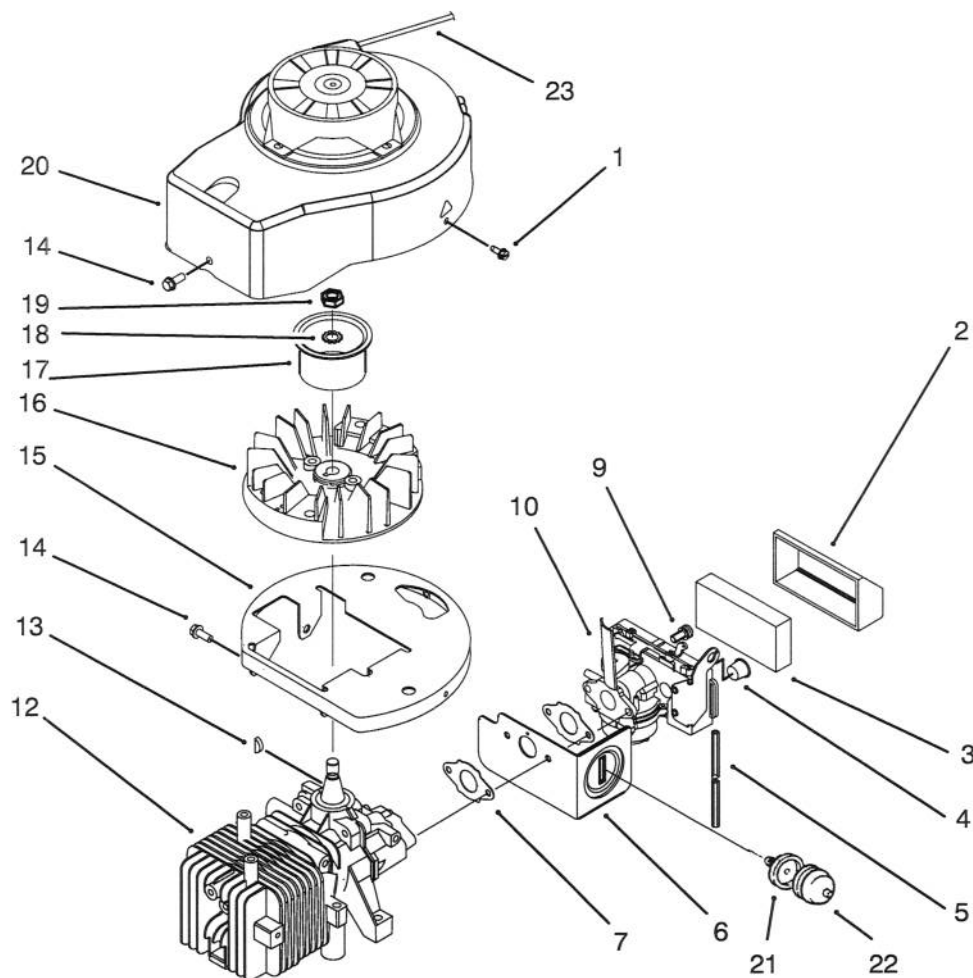

MODEL NO. 20441-5900001 & UP
MODEL NO. 20443-5900001 & UP

PARTS CATALOG

21" RECYCLER®
Mower

C-2288

HOUSING ASSEMBLY

Ref. No.	Part No.	Description	No. Used
1	16-9269	Cover - Recycling (Incl. Ref. #4)	1
2	93-0242	Grommet	4
3	32144-4	Screw - Tapping	4
4	85-7060	Decal - Danger	1
5	93-0236	Bracket - Handle R.H.	1
6	93-0262	Decal - Warning	1
7	93-0248	Decal - Warning	1
8	92-2915	Decal - HOC L.H.	1
9	92-2914	Decal - HOC R.H.	1
10	93-0235	Bracket - Handle L.H.	1
11	92-1005	Spring Arm Assembly	2
12	92-9592	Wheel Assembly	2
13	614650	Bolt - Shoulder	4
14	92-8647	Shield - Trailing	1
15	40-1940	Washer	4

Ref. No.	Part No.	Description	No. Used
16	92-1008	Knob - Height Adjust	4
17	614687	Spring Arm Assembly	2
18	614672	Bolt - Shoulder	4
19	92-9591	Wheel Assembly	2
20	614637	Bracket - Wheel Height Adj.	4
21	92-4890	Washer	4
22	3296-39	Nut - Lock	4
23	93-0231	Screw - Plastite	2
24	93-0222	Baffle - Front	1
25	93-0216	Kicker - Front	1
26	92-4881	Plate - Height Adjust	2
27	16-9259	Deck Assembly (Incl. Ref. #6 & 7 pg. 1) (Incl. Ref. #14 pg. 2)	1
28	3296-2	Nut - Lock	1
29	32105-27	Screw - Hex Washer Hd.	1

C-2289

ENGINE ASSEMBLY

Ref. No.	Part No.	Description	No. Used
1	92-6396	Shroud - Engine (Model No. 20441 Only)	1
2	93-4302	Screw - Sems (Model No. 20441 Only)	3
3	93-0246	Decal - Engine (Model No. 20441 Only)	1
4	93-1200	Cover - Strap (Model No. 20441 Only)	1
5	92-1701	Rope - Stop (Model No. 20441 Only)	1
6	55-3578	Gas Cap Assembly (Model No. 20441 Only)	1

Ref. No.	Part No.	Description	No. Used
7	32104-118	Screw - Phillips Hd. (Model No. 20441 Only)	2
8	68-3632	Line - Fuel (Model No. 20441 Only)	1
9		Engine (Model No. 20441 Only)	1
12	52-7320	Retainer - Blade (Model No. 20441 Only)	1
13	93-0245	Decal - Deck	1
14	39-5770	Decal - Danger	1
15	66-5370	Spring - Compression (Model No. 20441 Only)	1