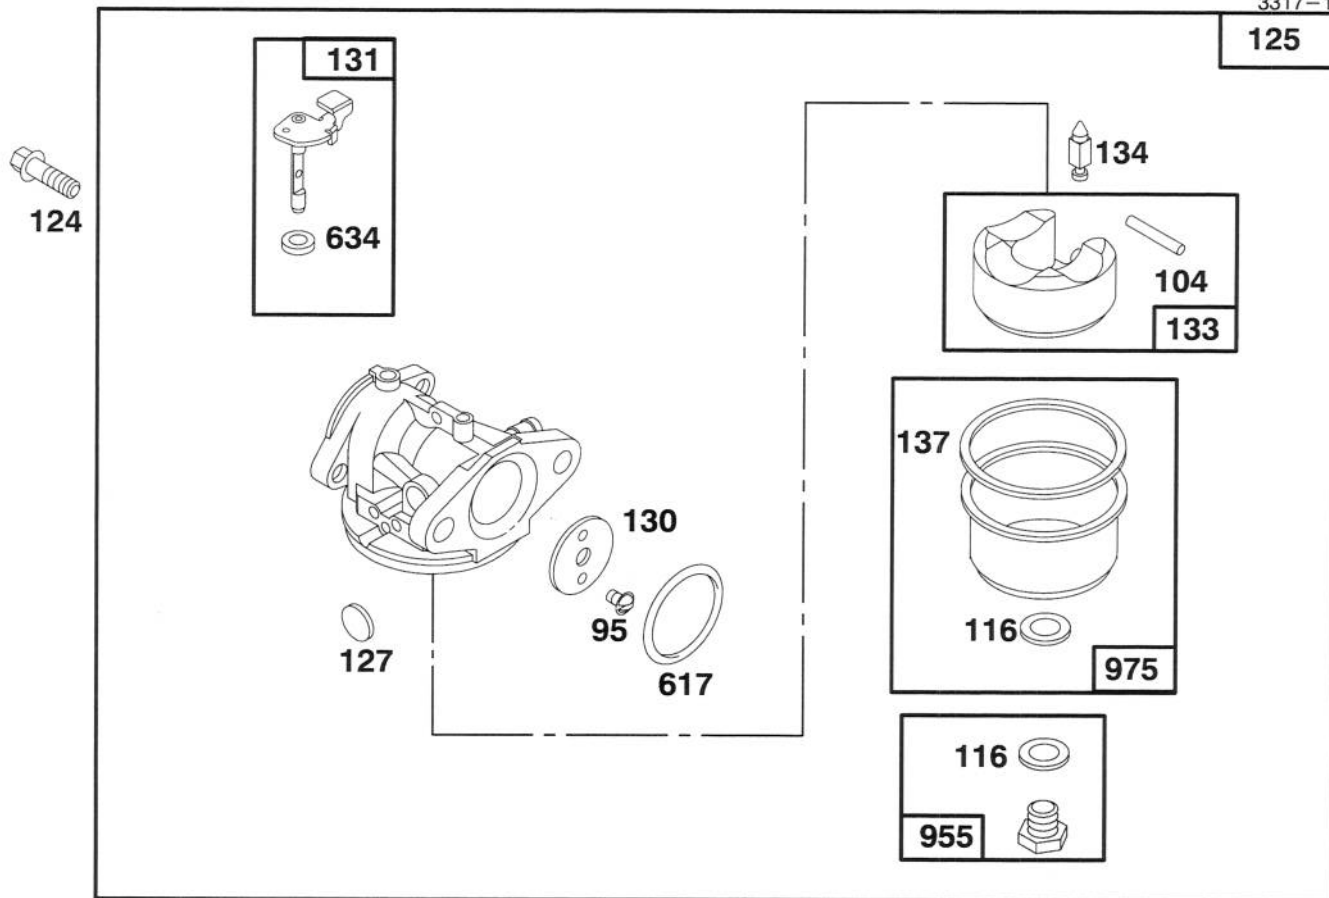

Assemblies include all parts shown in frames.

ENGINE BRIGGS & STRATTON MODEL 127802-0640-01

Ref. No.	Part No.	Description	No. Used
95	94098	Screw – Throttle Valve Mounting	1
●104	231371	Pin – Float Hinge	1
●◆116		Gasket – Sealing (Sold in Kit Only).	1
124	94525	Screw – Carburetor Mtg.	1
125	497314	Carburetor	1
●127		Plug – Welch (Sold in Kit Only).	1
130	224908	Valve – Throttle	1
131	493267	Shaft – Throttle	1
133	398187	Float Assy. – Carburetor	1

Ref. No.	Part No.	Description	No. Used
●134	398188	Valve – Inlet (Includes Seat)	1
●◆137		Gasket – Bowl (Sold in Kit Only).	1
●◆617	270344	Seal – Fuel Intake Tube	1
●◆634		Washer – Shaft (Sold in Kit Only).	1
955	497315	Screw – Bowl Mtg. (Std.)	1
		Note: 496495 Screw – Bowl Mtg. (High Altitude)	1
975	493640	Bowl Assy. – Carburetor	1

● Included in Carburetor Kit – Part No. 493762.
◆ Included in Carburetor Gasket Set – Part No. 490937.