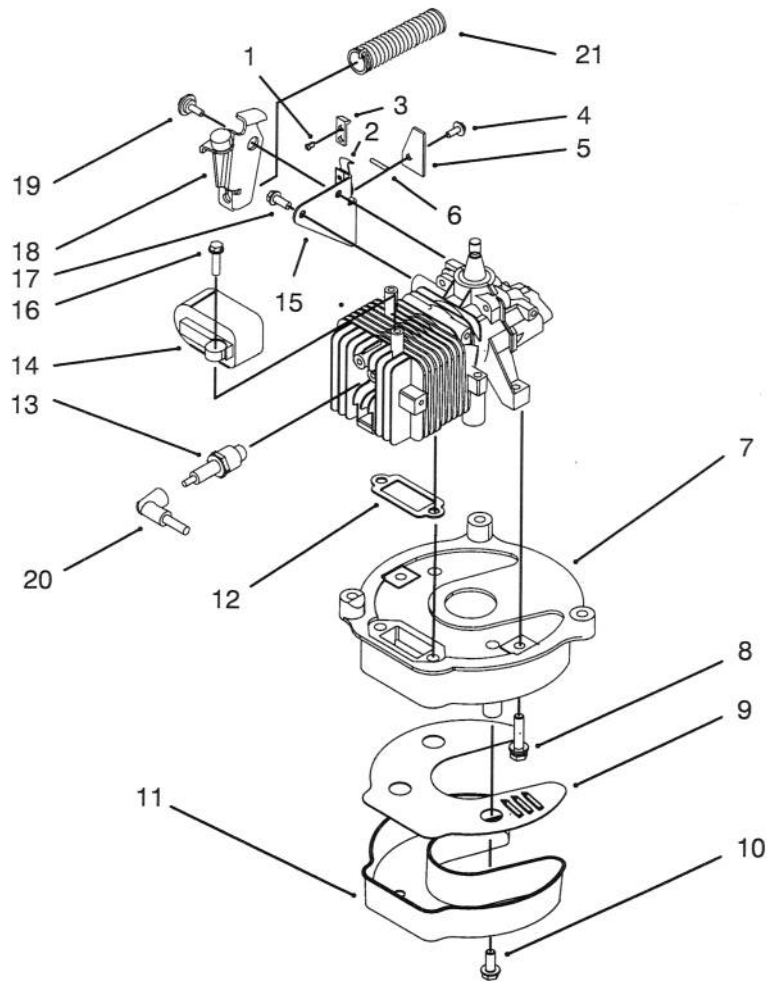

C-1899

BRAKE & MUFFLER ASSEMBLY (Model No. 20441 Only)

Ref. No.	Part No.	Description	No. Used
1	3290-459	Rivet	2
2	60-9010	Strap - Ground	1
3	92-2925	Strap - Insulation	1
4	12-5450	Screw - Thread Forming	1
5	53-4690	Stop - Ground Strap	1
6	92-1156	Wire - Brake Switch Lead	1
7	614654	Plate - Muffler	1
8	607601	Screw	4
9	93-1217	Baffle	1
10	609471	Screw	3
11	93-1108	Cover - Muffler	1

Ref. No.	Part No.	Description	No. Used
12	93-1233	Gasket - Exhaust	1
13	614009	Plug - Spark	1
14	684049	Ignition Assembly (Incl. Ref. #20)	1
15	84-7820	Plate - Brake Mount	1
16	613208	Screw - Hex Washer Hd.	2
17	614702	Screw	1
18	66-5380	Plate - Brake Assembly	1
19	92-9698	Screw - Shoulder	1
20	681678	Lead & Cover Assembly	1
21	66-5370	Spring - Compression	1