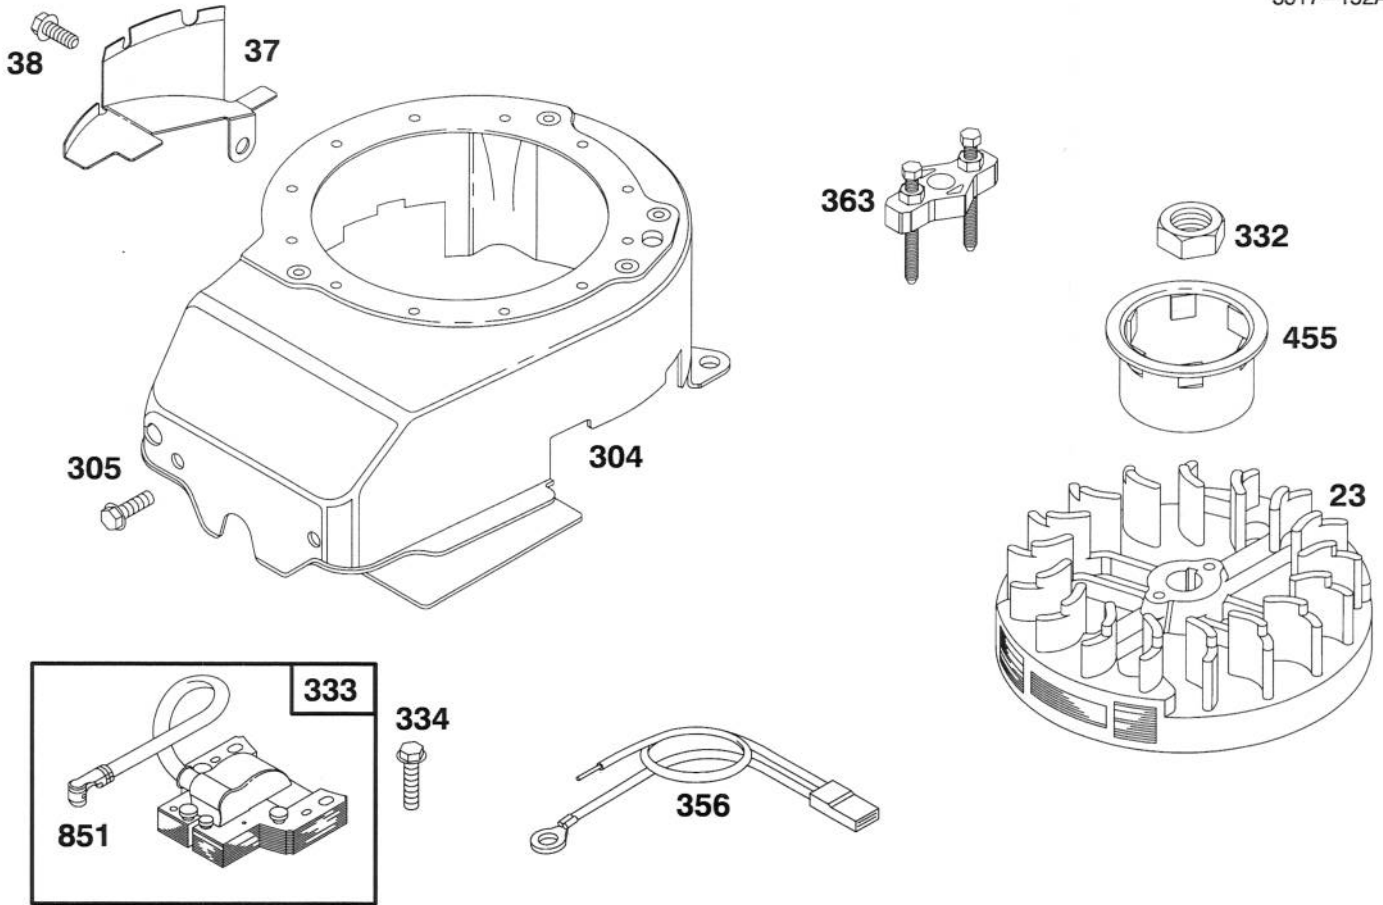

Assemblies include all parts shown in frames.

ENGINE BRIGGS & STRATTON MODEL 127802-0640-01

Ref. No.	Part No.	Description	No. Used
23	492177	Flywheel	1
37	224511	Guard - Flywheel	1
38	94786	Screw - Hex. Head	1
304	493294	Housing - Blower	1
305	94786	Screw - Sem	1
332	92284	Nut - Flywheel	1

Ref. No.	Part No.	Description	No. Used
333	802574	Armature - Magneto	1
334	94731	Screw - Sem	1
356	398808	Wire - Ground	1
363	19069	Puller - Flywheel	1
455	224250	Cup - Starter	1
851	493880	Terminal - Ignition Cable	1