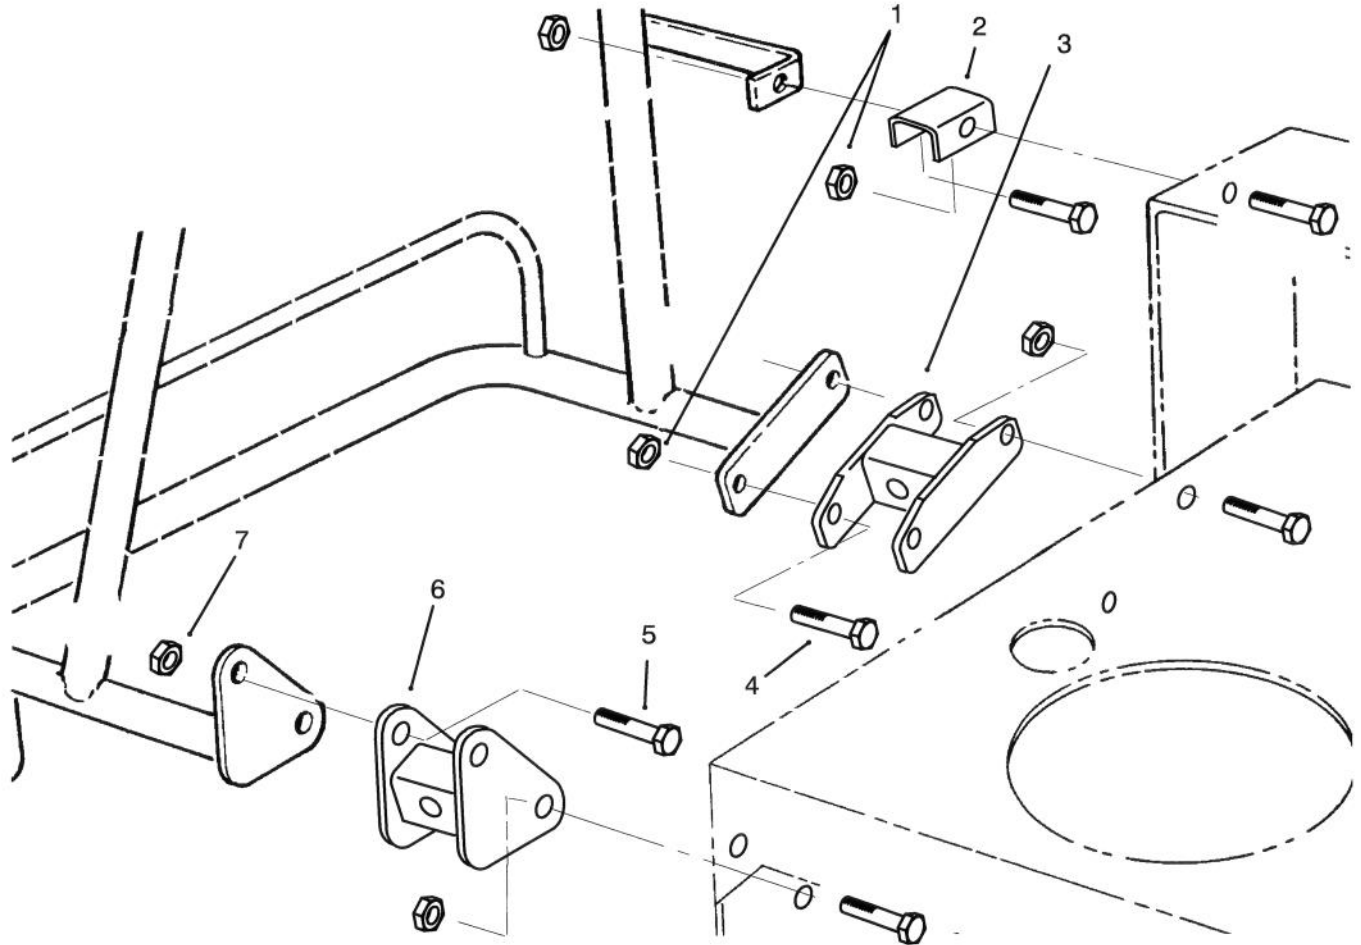

PART NO. 93-4372	PARTS CATALOG
PROLINE® ADAPTER KIT 32" BAGGER	

BRACKETS AND ADAPTER PLATE

Ref. No.	Part No.	Description	No. Used
1	3296-39	Nut - Lock	2
2	93-4371	Bracket	1
3	93-4369	Adapter	1
4	323-4	Screw	2
5	325-4	Screw	2

Ref. No.	Part No.	Description	No. Used
6	93-4370	Adapter	1
7	3296-23	Nut - Lock	2
*8	68-3560	Elbow - Exhaust	1
*9	2412-111	Clamp	1

*Not Illustrated