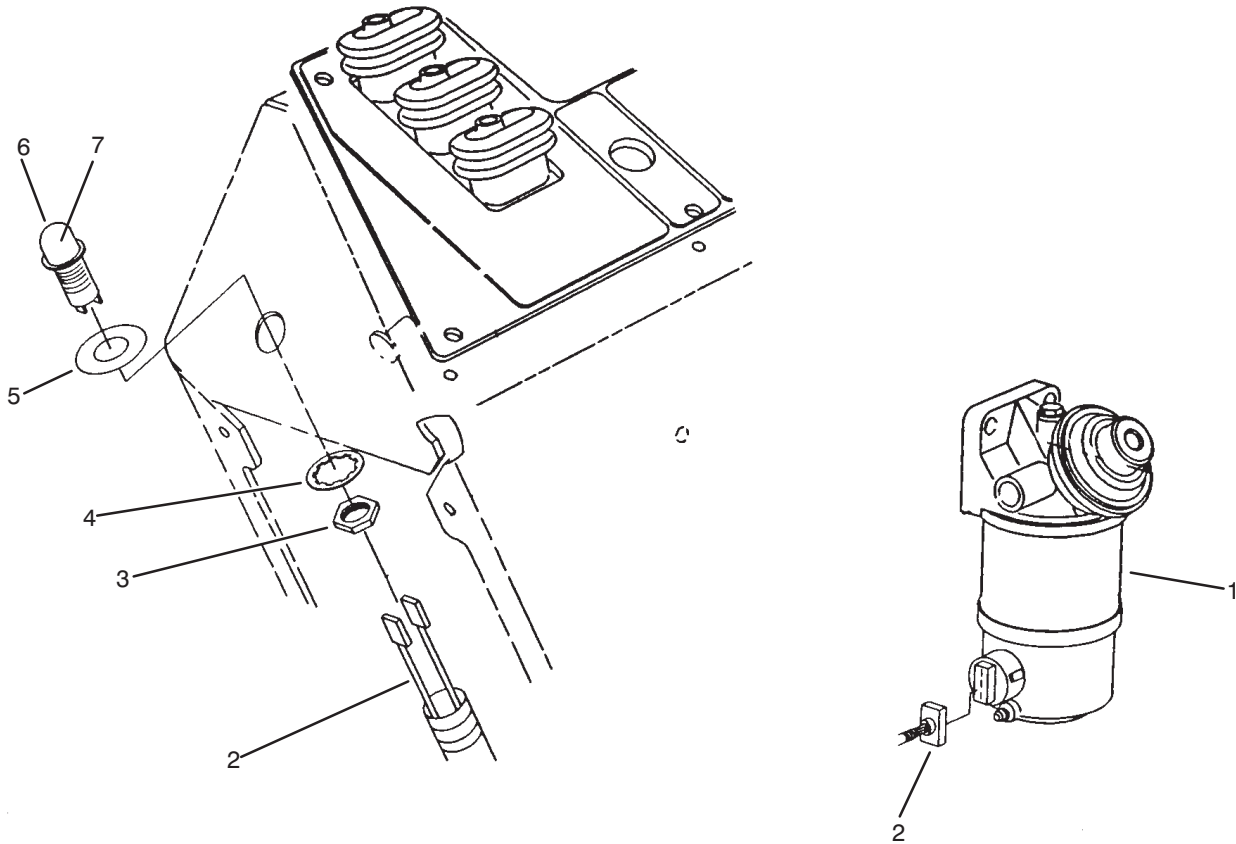

MODEL NO. 92-9739	PARTS CATALOG
KIT – FUEL FILTER REELMASTER 335D/3500D & GROUNDMASTER 455D	

T-1948

FUEL FILTER KIT

Ref. No.	Part No.	Description	No. Used
1	76-5300	Assembly – Fuel Filter	1
2	92-9740	Harness – Wire	1
3	218-535	Nut – Hex.	1
4	218-536	Washer – Lock, Int. Tooth	1
5	92-9741	Decal – Water In Fuel	1

Ref. No.	Part No.	Description	No. Used
†6	218-562	Lens – Amber	1
7		Bulb	1
*	44-2212	Assembly – Light, Warning (Incl. Ref. #3-4, & 6-7))	1

† Obtain Locally
*Not Illustrated